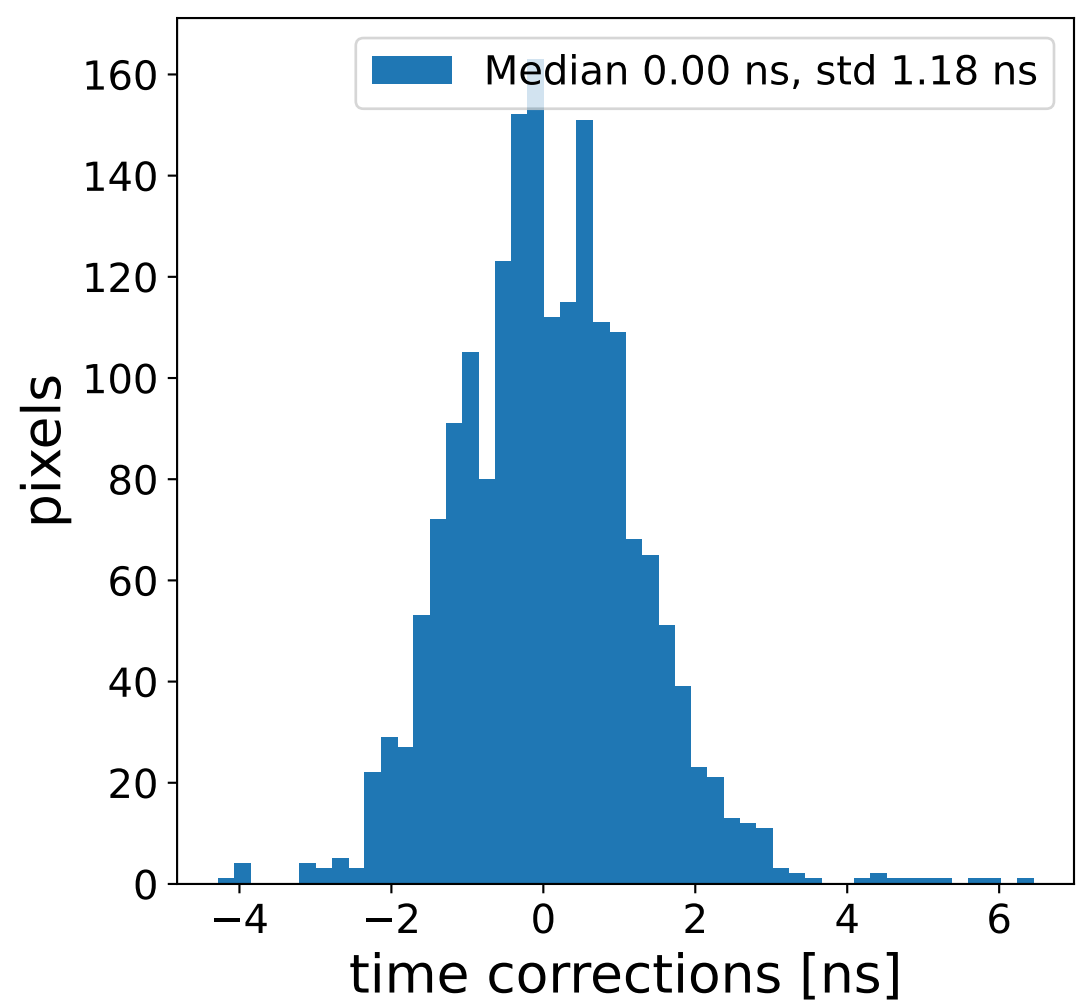

Run 8921

Run 8921

Run 8921 channel: HG

FF sample of 10000 events

pedestal sample of 10000 events

flat-fielded gain [ADC/pe]

Run 8921 channel: LG

FF sample of 10000 events

pedestal sample of 10000 events

flat-fielded gain [ADC/pe]