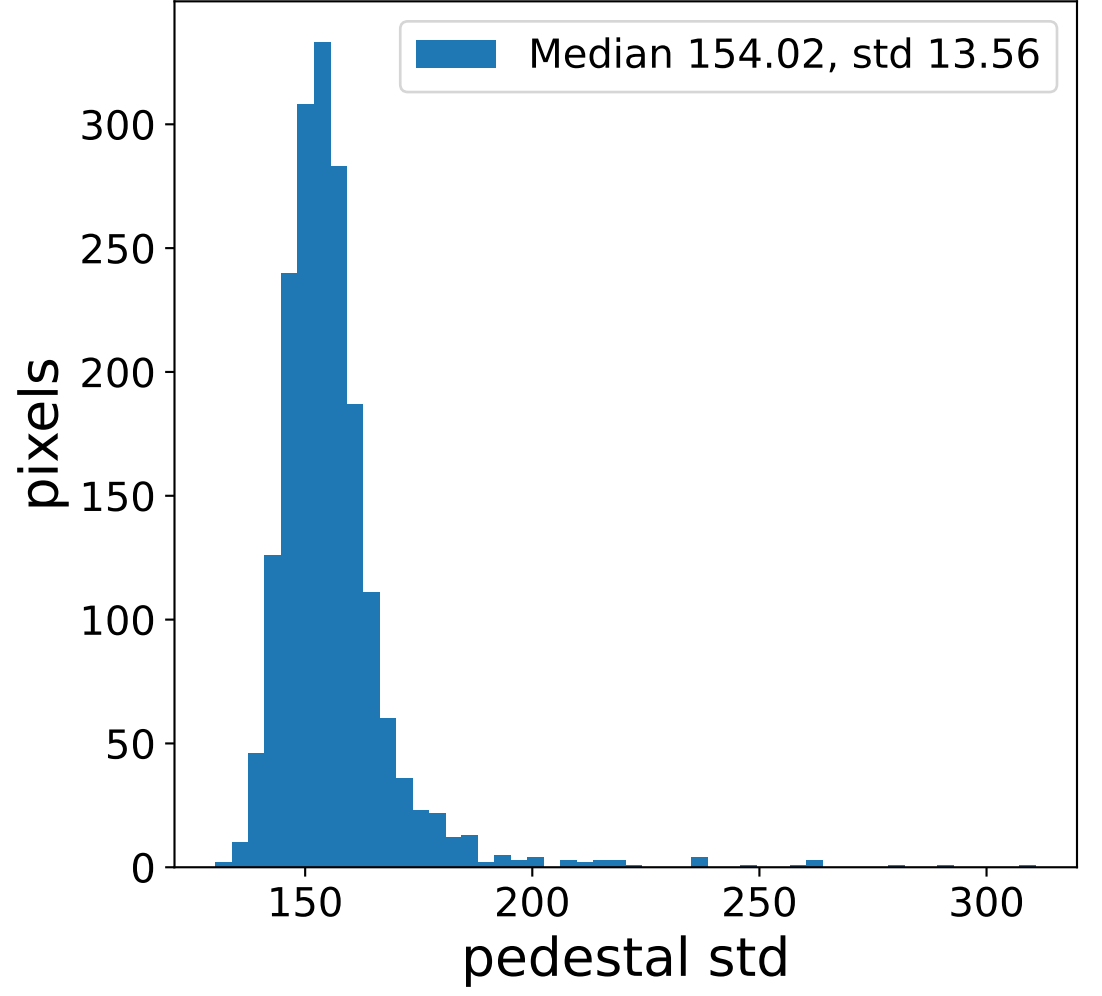

Run 8921

Run 8921

Run 8921 channel: HG

FF sample of 10000 events

pedestal sample of 10000 events

flat-fielded gain [ADC/pe]

Run 8921 channel: LG

FF sample of 10000 events

pedestal sample of 10000 events

flat-fielded gain [ADC/pe]