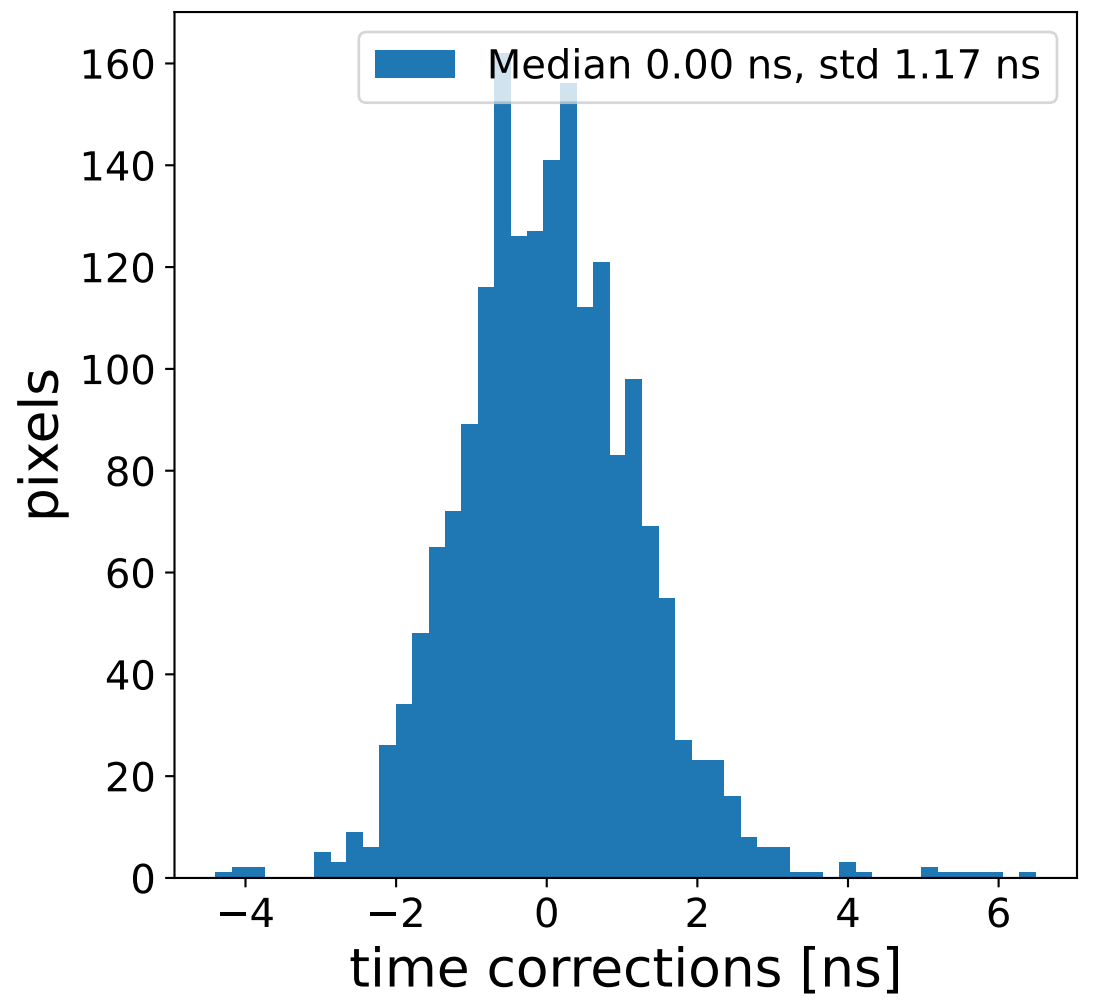

Run 8921

Run 8921

Run 8921 channel: HG

FF sample of 10000 events

pedestal sample of 10000 events

flat-fielded gain [ADC/pe]

Run 8921 channel: LG

FF sample of 10000 events

pedestal sample of 10000 events

flat-fielded gain [ADC/pe]