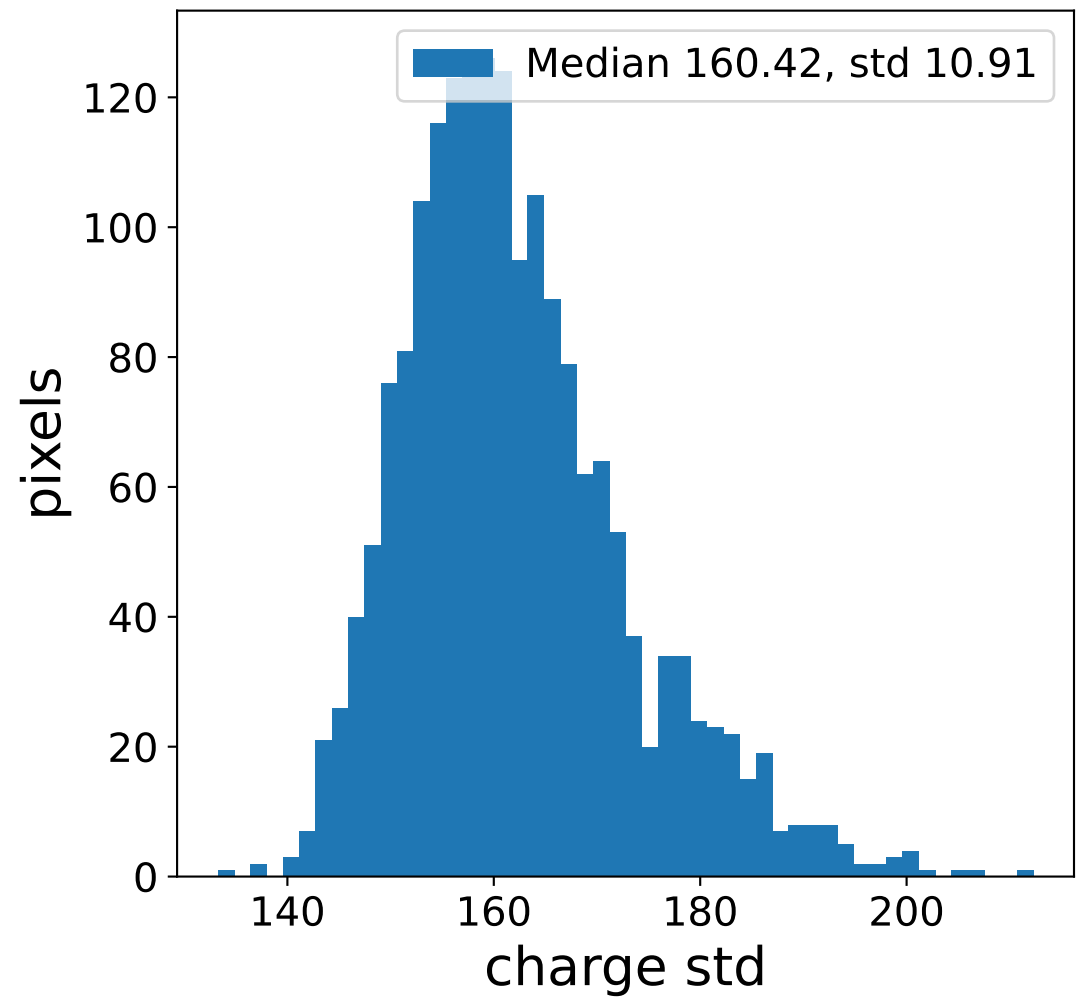

Run 8921

Run 8921

Run 8921 channel: HG

FF sample of 10000 events

pedestal sample of 10000 events

flat-fielded gain [ADC/pe]

Run 8921 channel: LG

FF sample of 10000 events

pedestal sample of 10000 events

flat-fielded gain [ADC/pe]