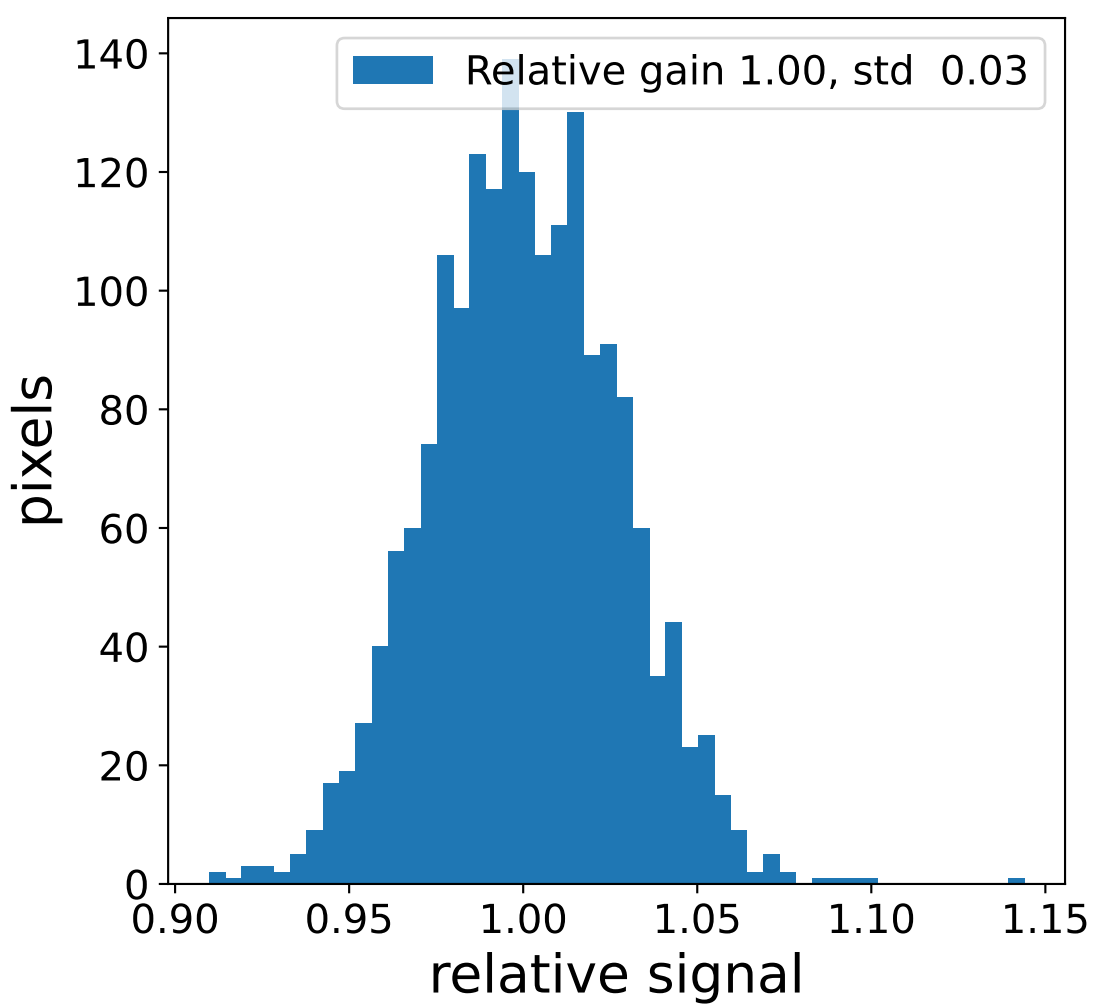

Run 8921

Run 8921

Run 8921 channel: HG

FF sample of 10000 events

pedestal sample of 10000 events

flat-fielded gain [ADC/pe]

Run 8921 channel: LG

FF sample of 10000 events

pedestal sample of 10000 events

flat-fielded gain [ADC/pe]