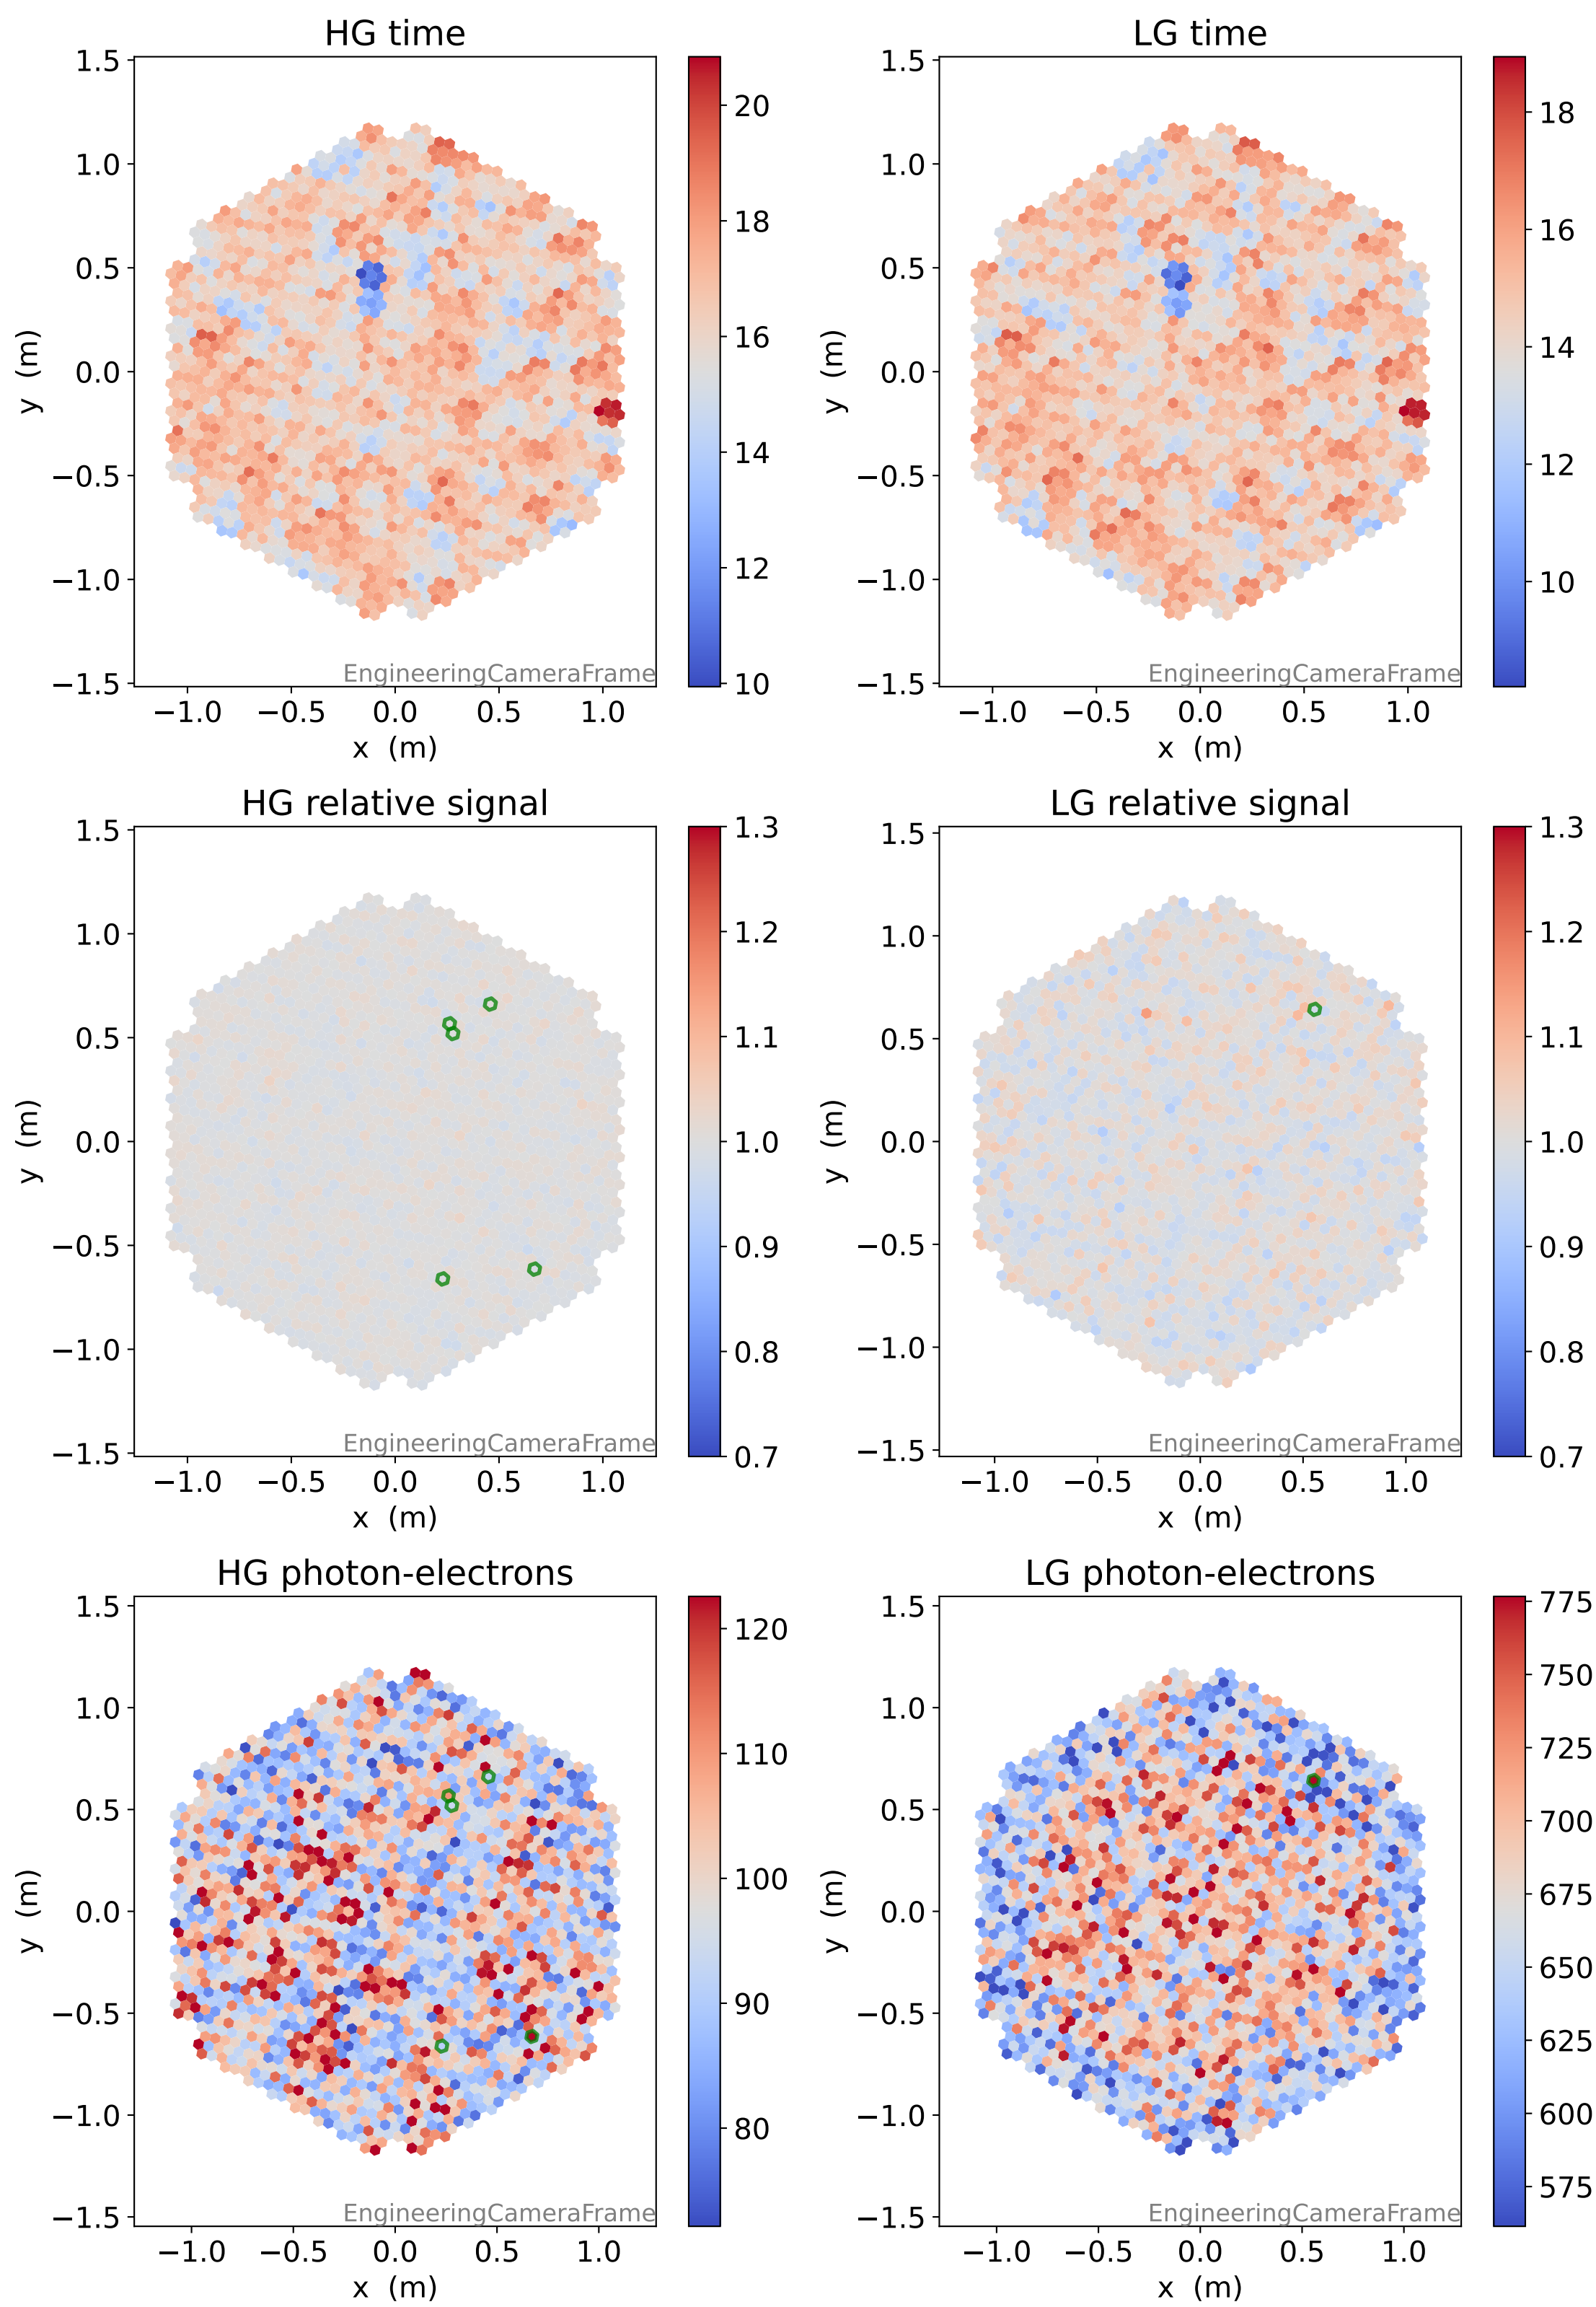

Run 8921

Run 8921

Run 8921 channel: HG

FF sample of 10000 events

pedestal sample of 10000 events

flat-fielded gain [ADC/pe]

Run 8921 channel: LG

FF sample of 10000 events

pedestal sample of 10000 events

flat-fielded gain [ADC/pe]