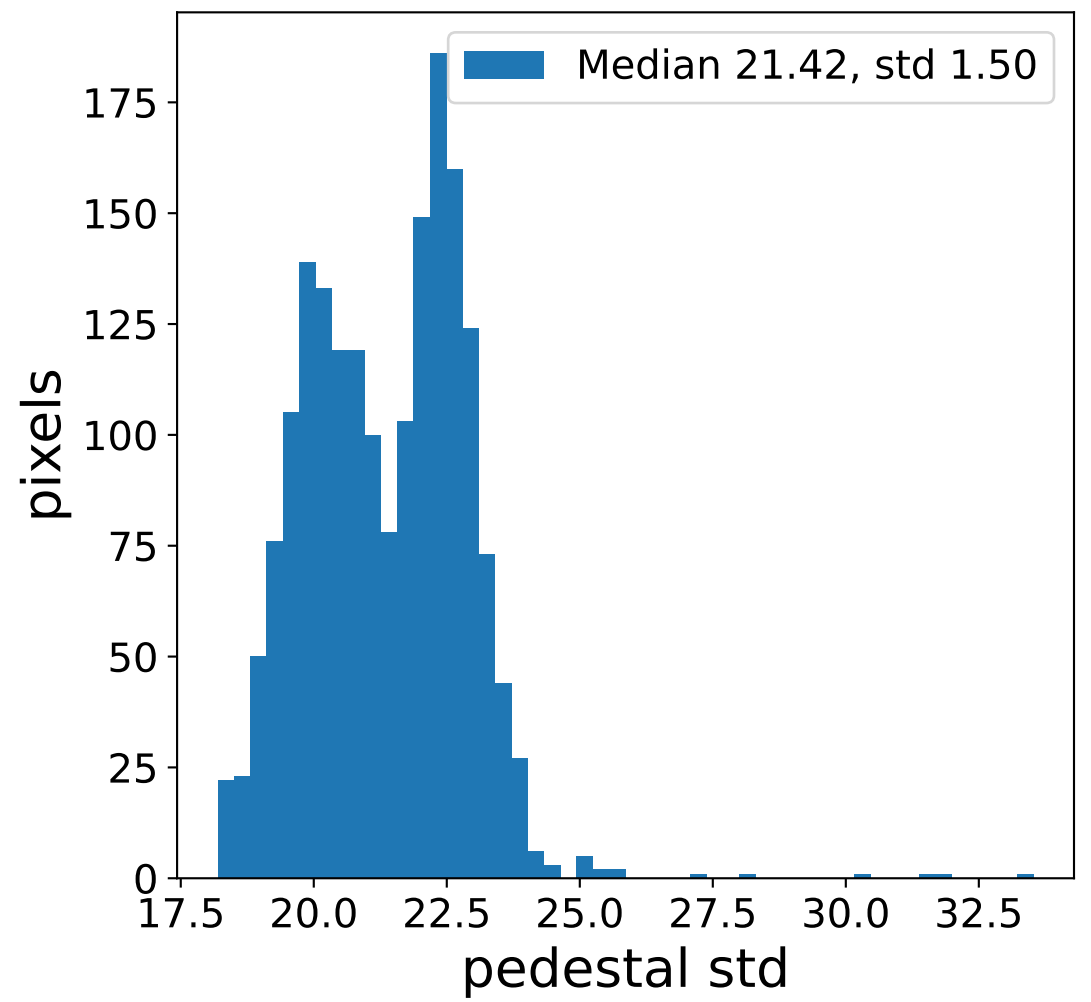

Run 8921

Run 8921

Run 8921 channel: HG

FF sample of 10000 events

pedestal sample of 10000 events

flat-fielded gain [ADC/pe]

Run 8921 channel: LG

FF sample of 10000 events

pedestal sample of 10000 events

flat-fielded gain [ADC/pe]