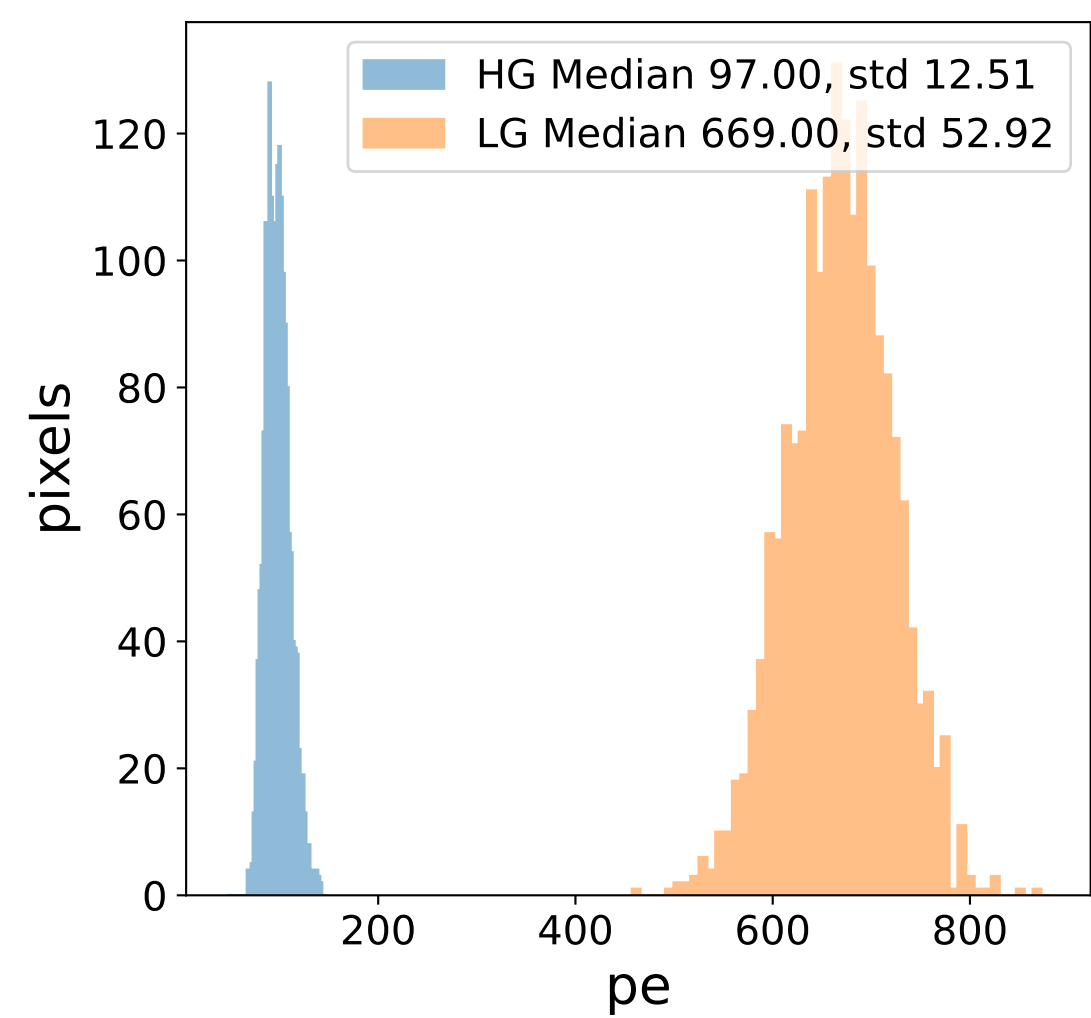

Run 8921

Run 8921

Run 8921 channel: HG

FF sample of 10000 events

pedestal sample of 10000 events

flat-fielded gain [ADC/pe]

Run 8921 channel: LG

FF sample of 10000 events

pedestal sample of 10000 events

flat-fielded gain [ADC/pe]