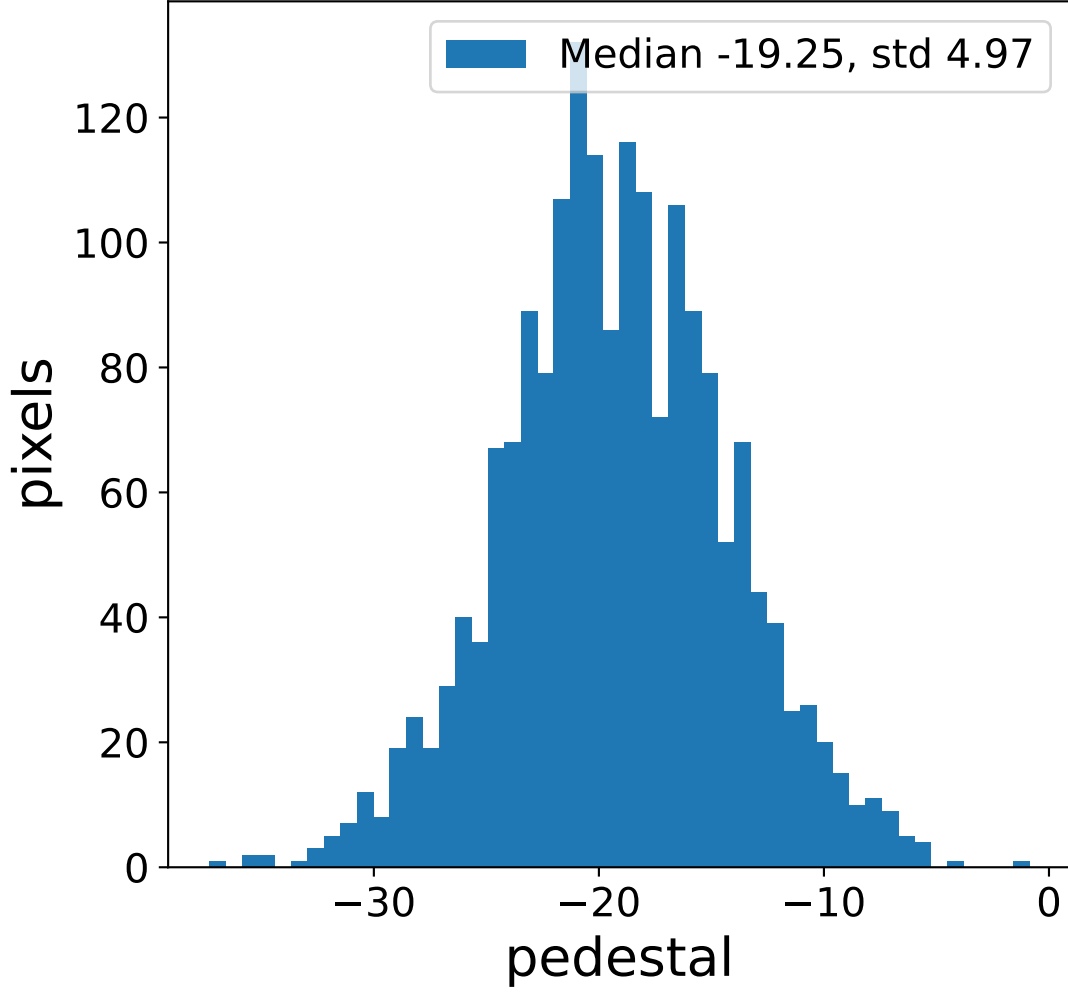

Run 8921

Run 8921

Run 8921 channel: HG

FF sample of 10000 events

pedestal sample of 10000 events

flat-fielded gain [ADC/pe]

Run 8921 channel: LG

FF sample of 10000 events

pedestal sample of 10000 events

flat-fielded gain [ADC/pe]