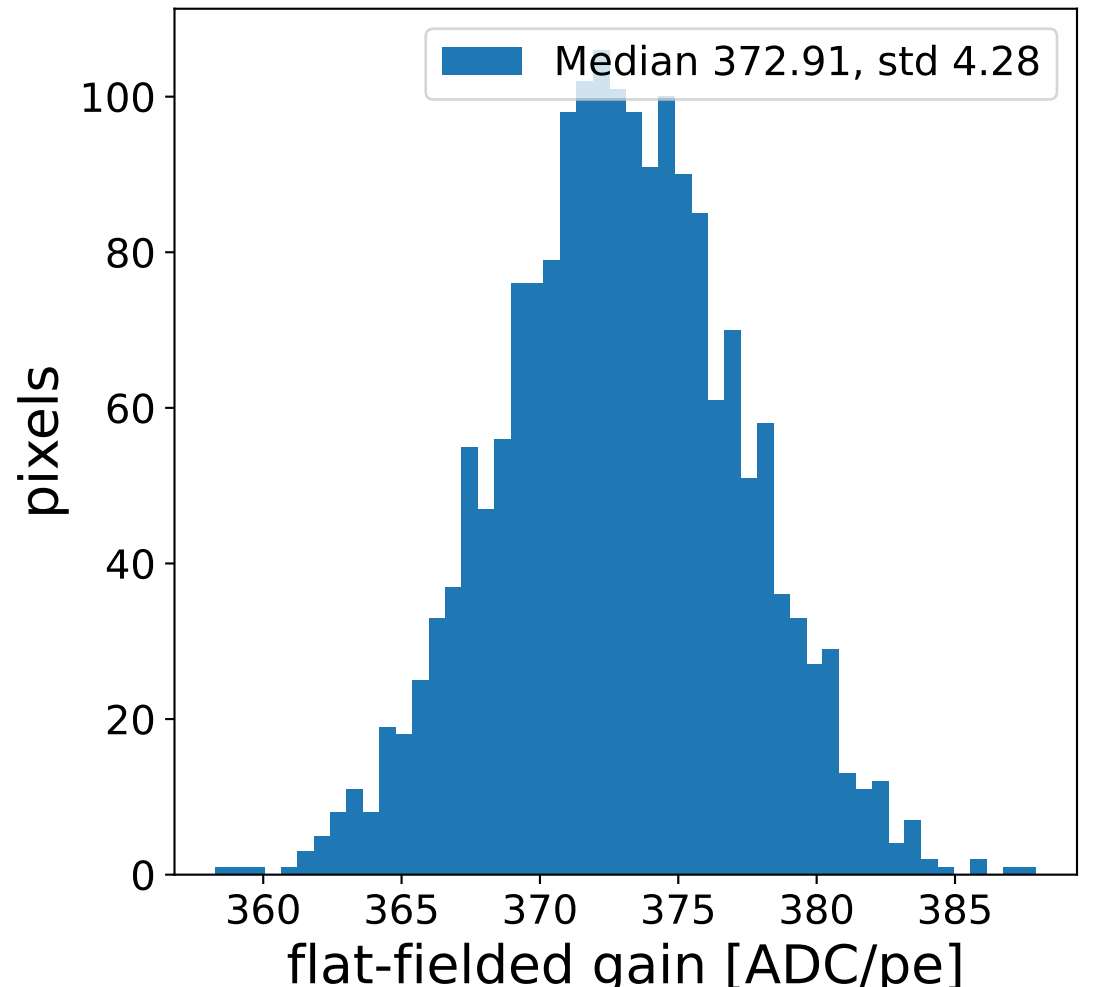

Run 8921

Run 8921

Run 8921 channel: HG

FF sample of 10000 events

pedestal sample of 10000 events

flat-fielded gain [ADC/pe]

Run 8921 channel: LG

FF sample of 10000 events

pedestal sample of 10000 events

flat-fielded gain [ADC/pe]