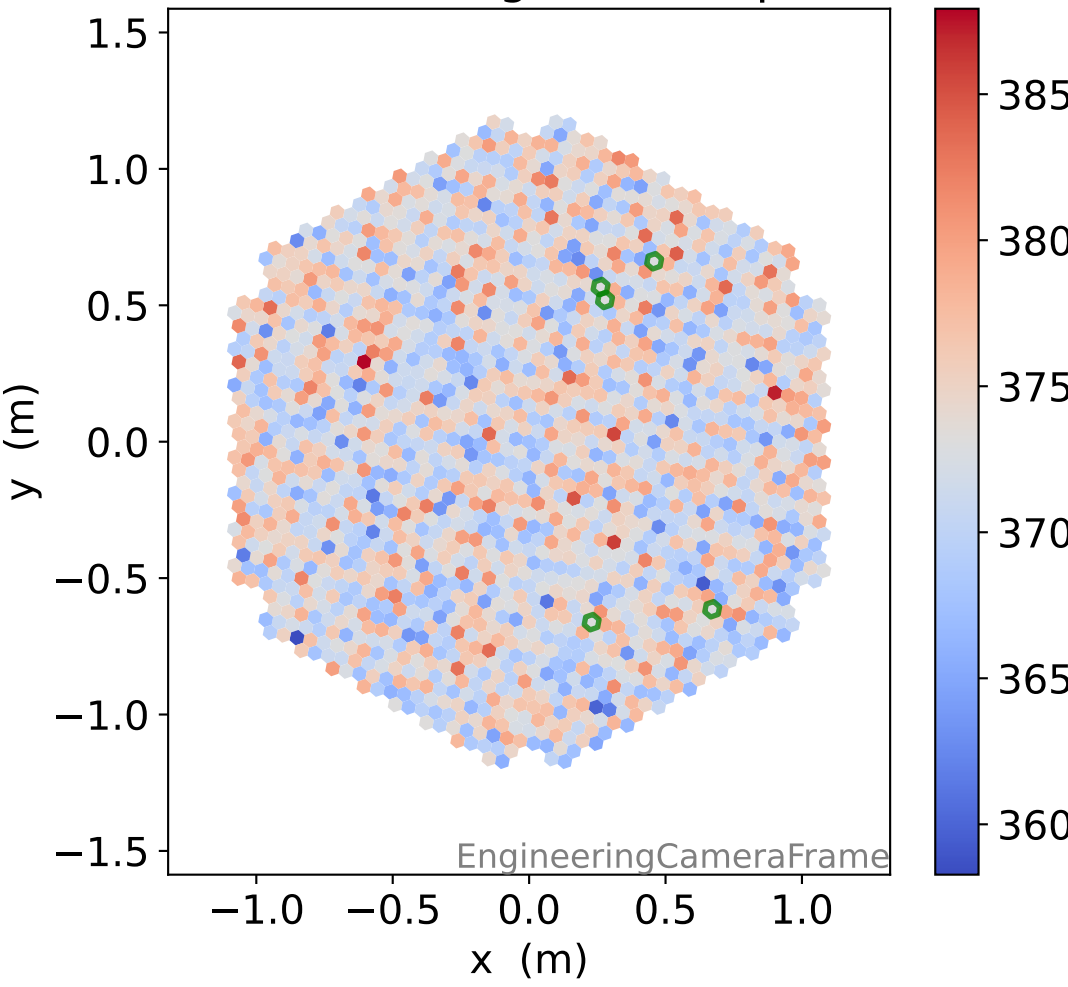

Run 8921

Run 8921

Run 8921 channel: HG

FF sample of 10000 events

pedestal sample of 10000 events

flat-fielded gain [ADC/pe]

Run 8921 channel: LG

FF sample of 10000 events

pedestal sample of 10000 events

flat-fielded gain [ADC/pe]