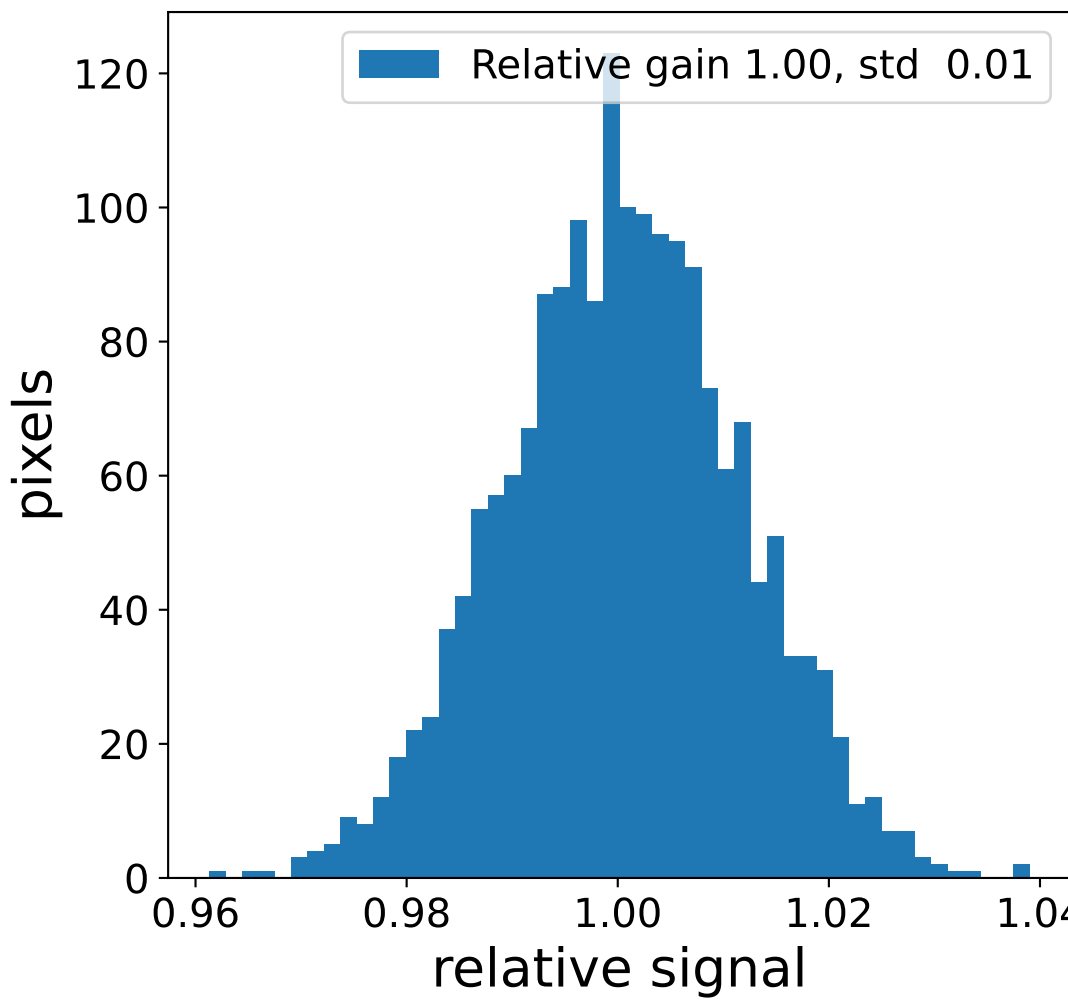

Run 8921

Run 8921

Run 8921 channel: HG

FF sample of 10000 events

pedestal sample of 10000 events

flat-fielded gain [ADC/pe]

Run 8921 channel: LG

FF sample of 10000 events

pedestal sample of 10000 events

flat-fielded gain [ADC/pe]