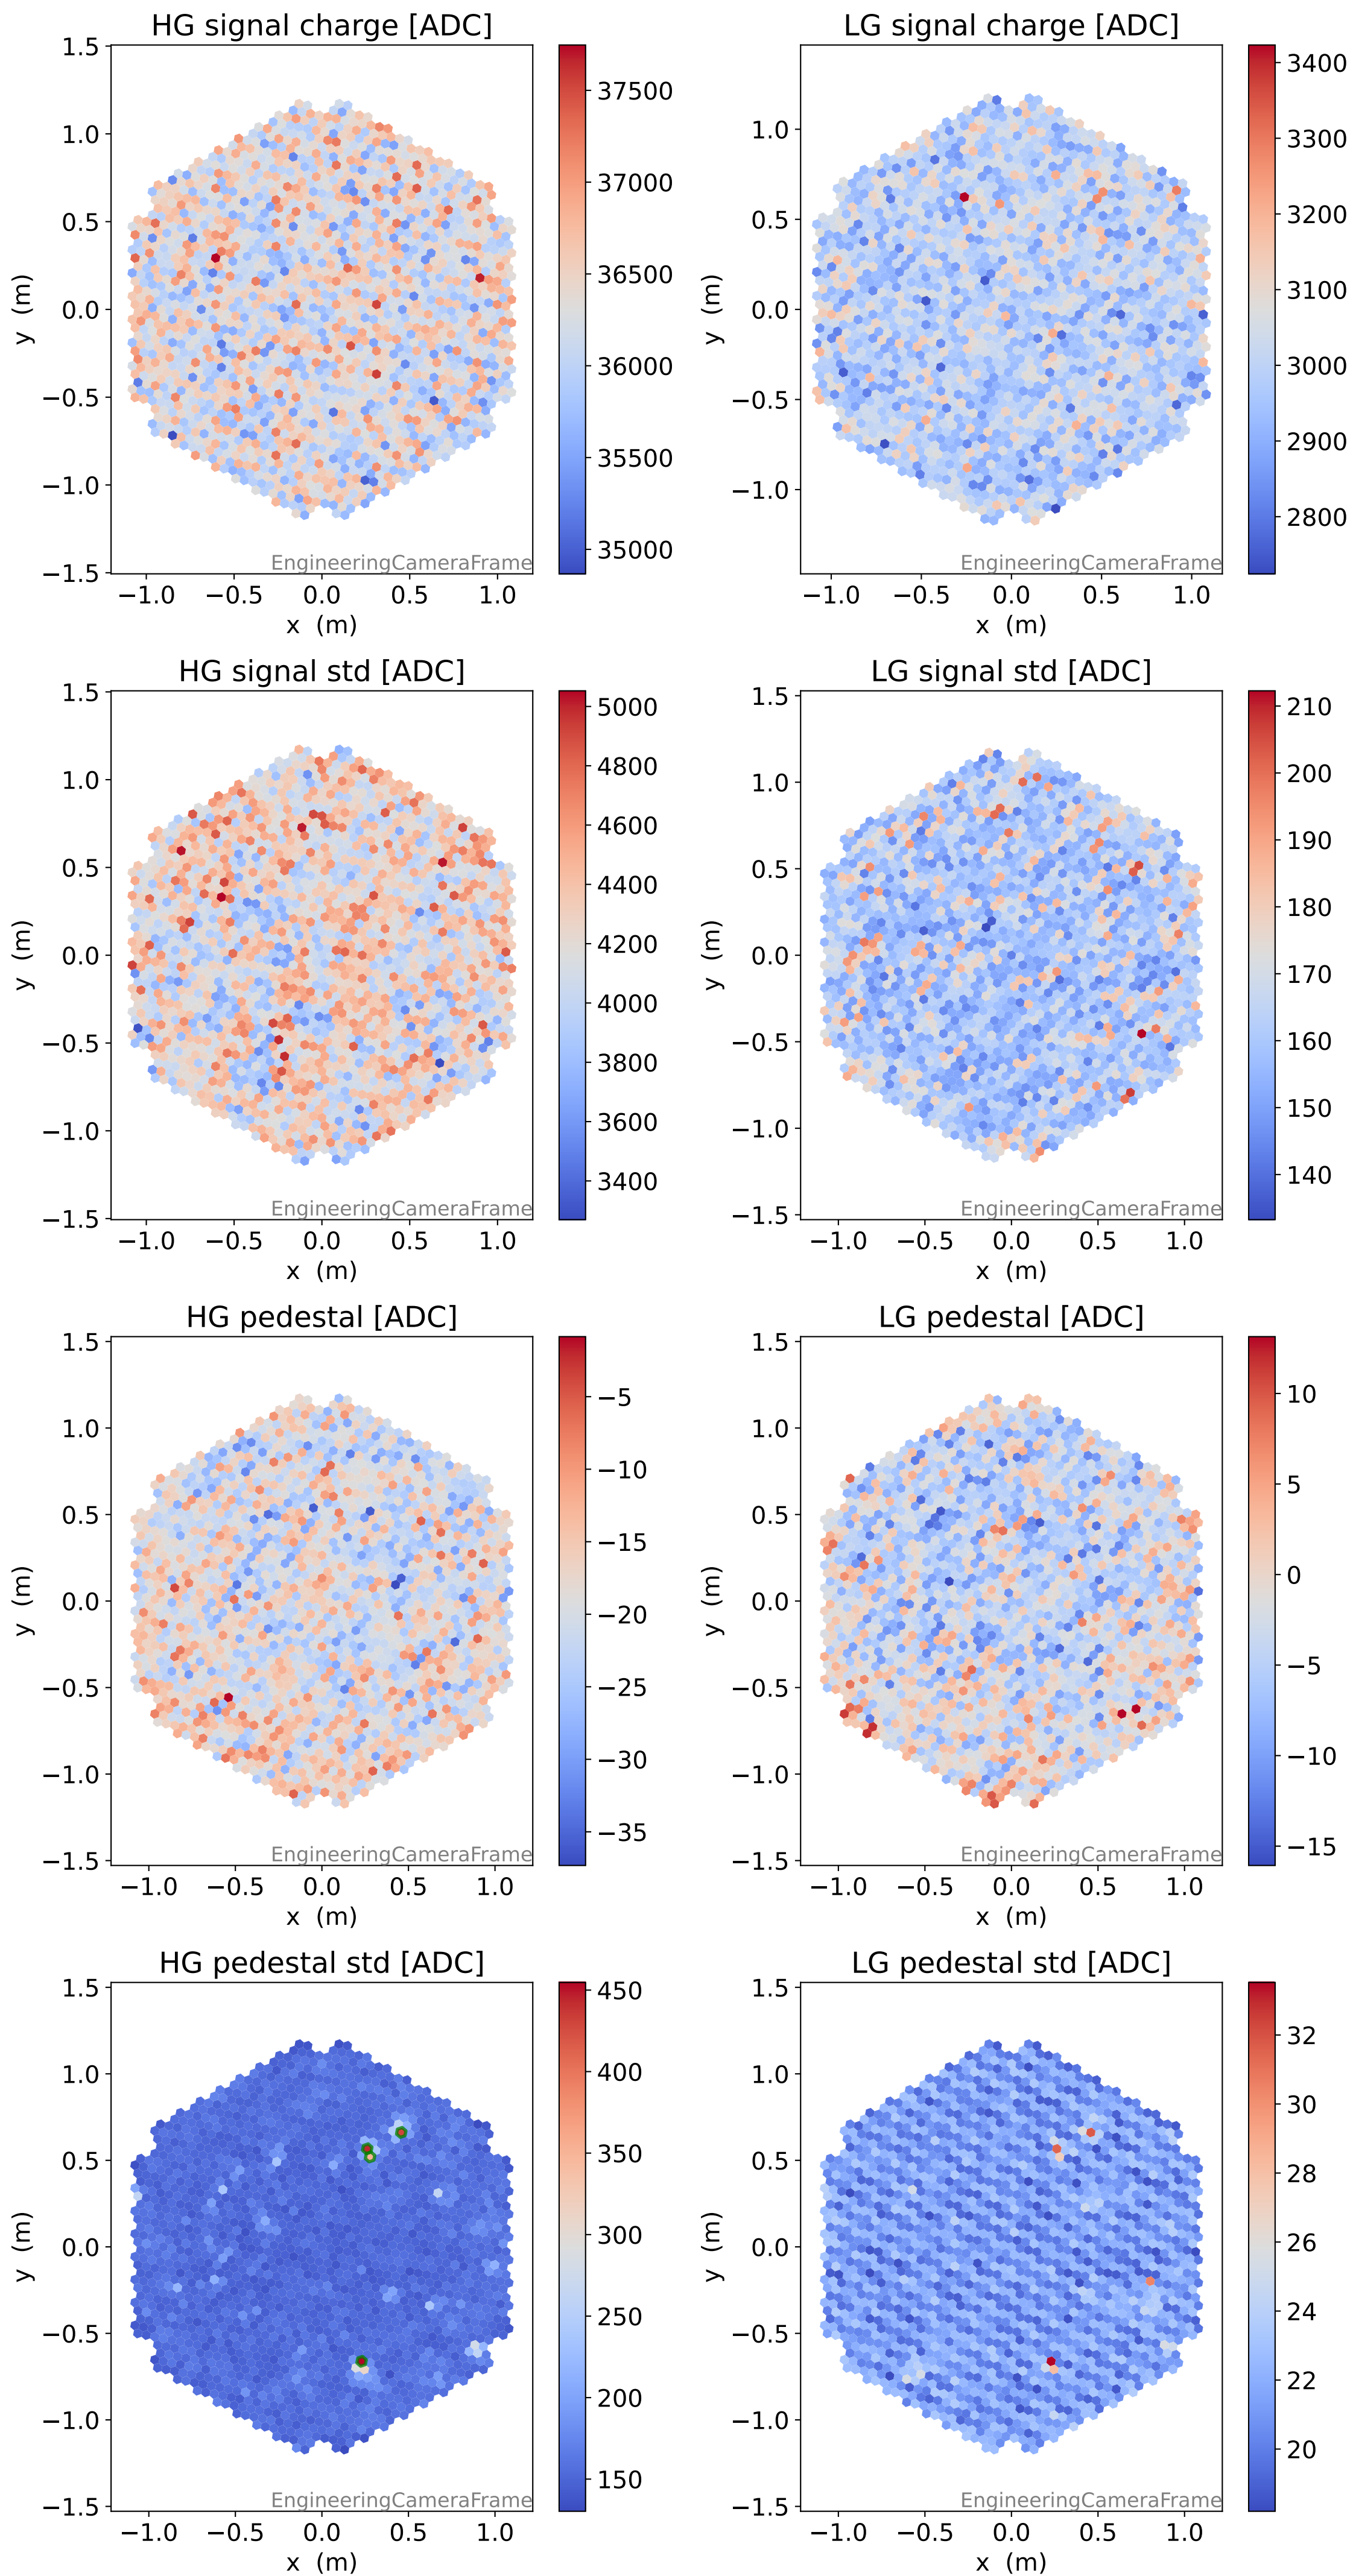

Run 8921

Run 8921

Run 8921 channel: HG

FF sample of 10000 events

pedestal sample of 10000 events

flat-fielded gain [ADC/pe]

Run 8921 channel: LG

FF sample of 10000 events

pedestal sample of 10000 events

flat-fielded gain [ADC/pe]