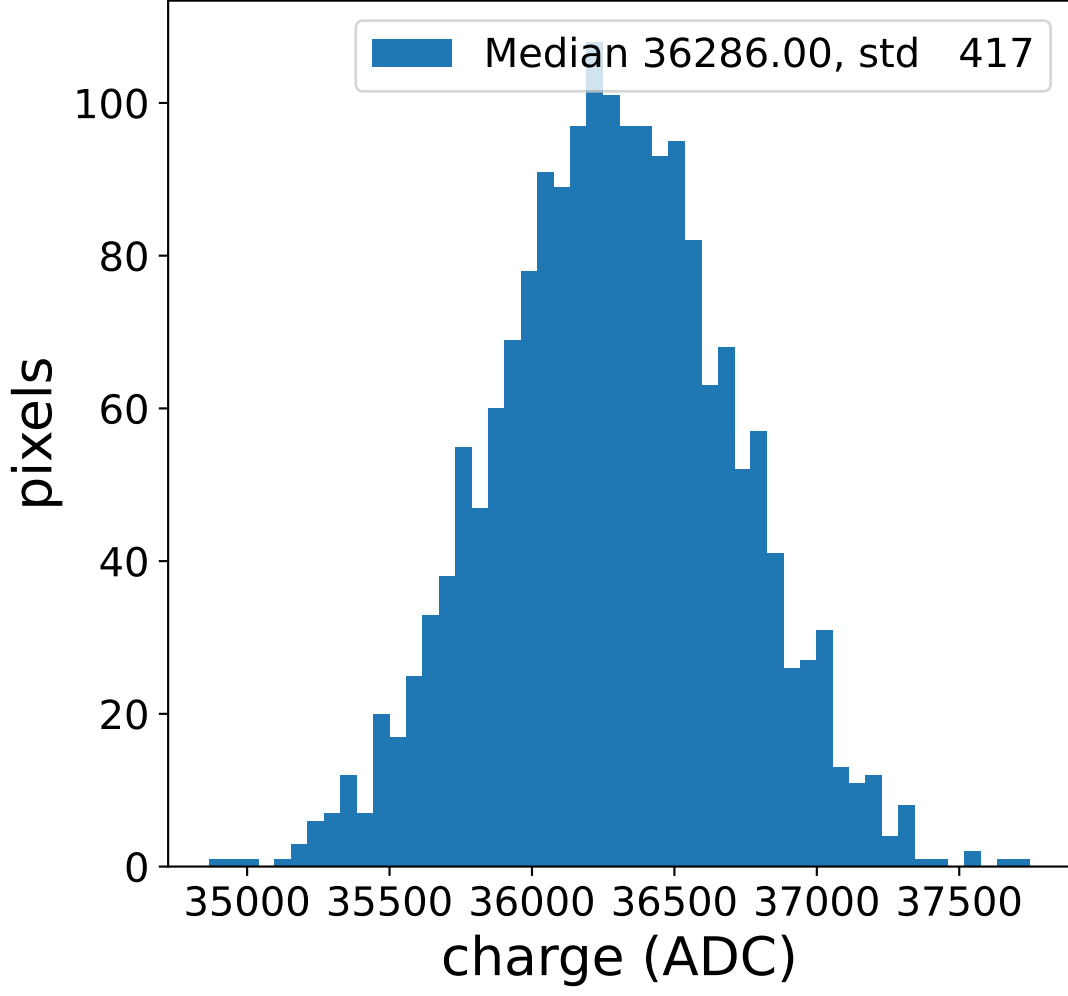

Run 8921

Run 8921

Run 8921 channel: HG

FF sample of 10000 events

pedestal sample of 10000 events

flat-fielded gain [ADC/pe]

Run 8921 channel: LG

FF sample of 10000 events

pedestal sample of 10000 events

flat-fielded gain [ADC/pe]