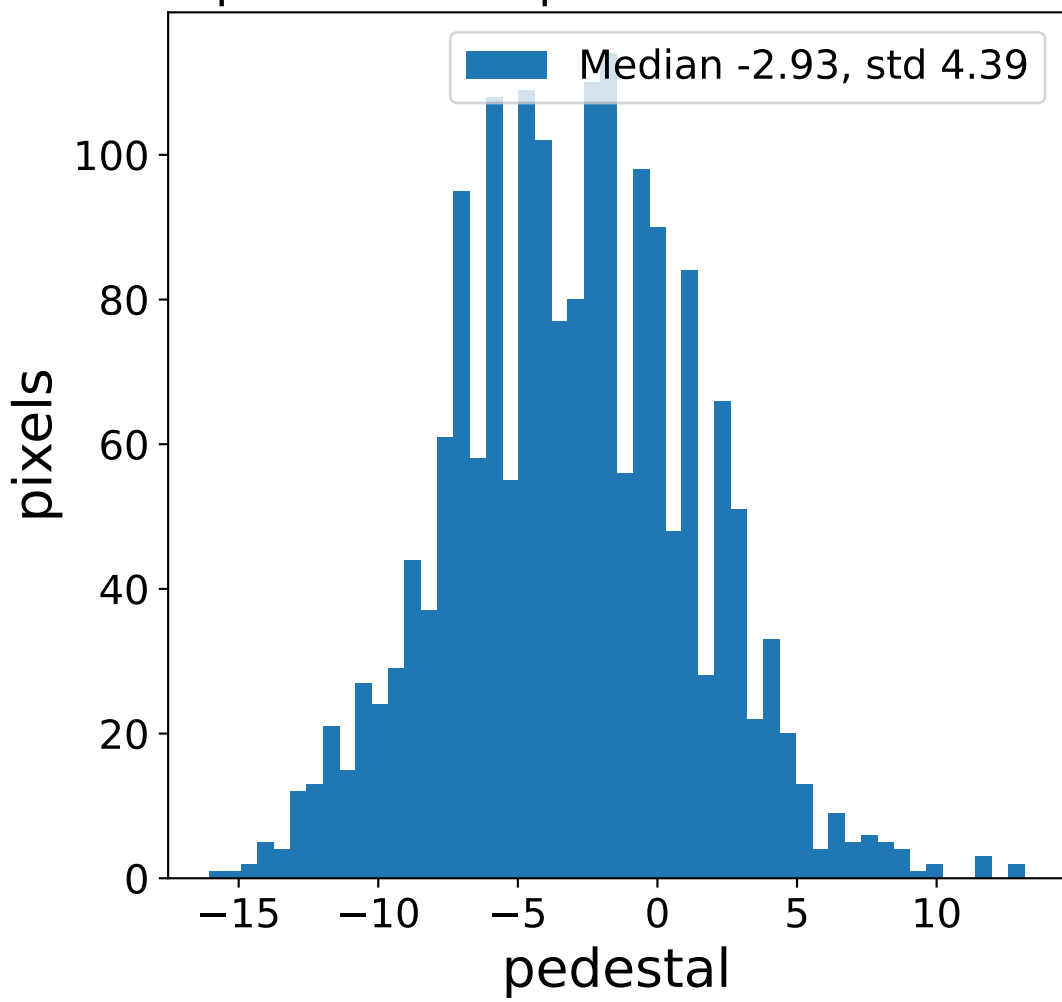

Run 8921

Run 8921

Run 8921 channel: HG

FF sample of 10000 events

pedestal sample of 10000 events

flat-fielded gain [ADC/pe]

Run 8921 channel: LG

FF sample of 10000 events

pedestal sample of 10000 events

flat-fielded gain [ADC/pe]