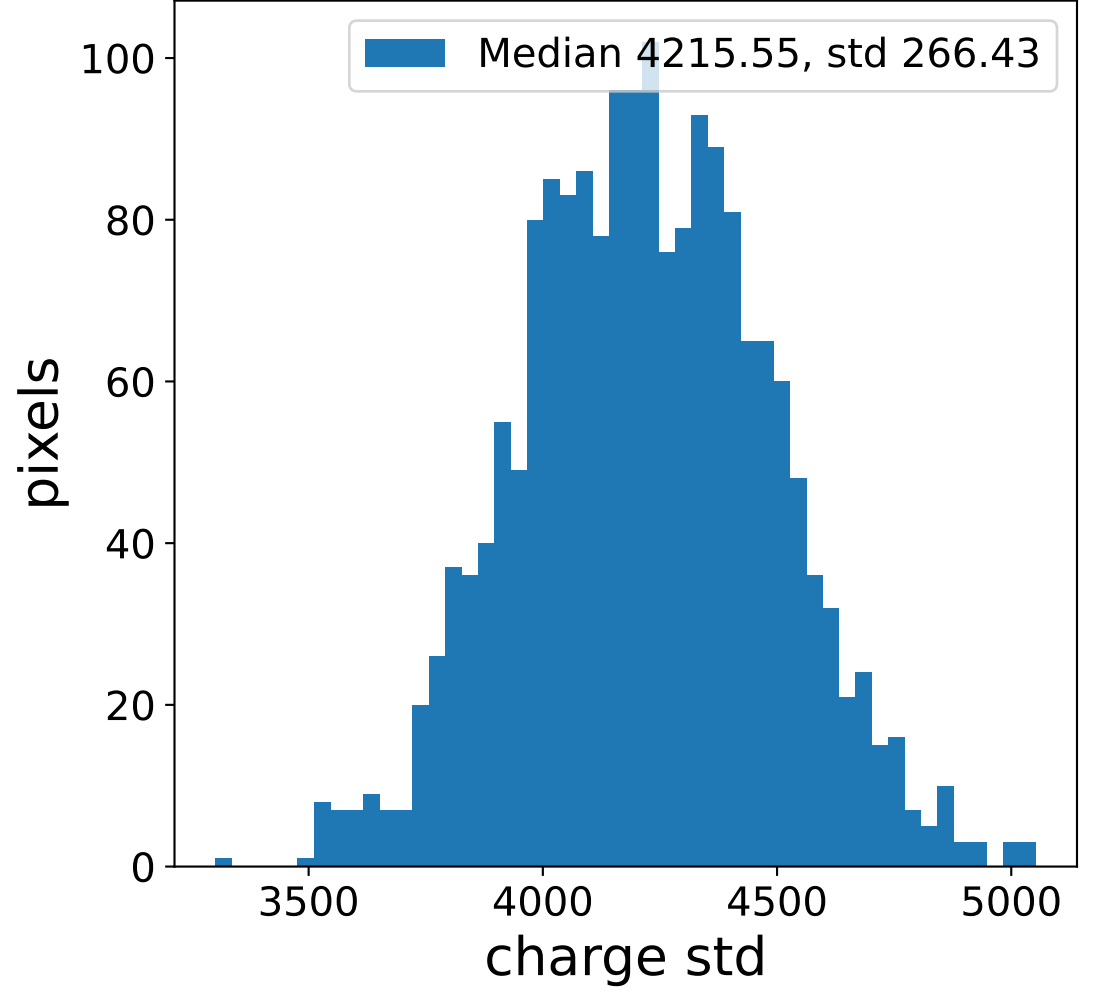

Run 8921

Run 8921

Run 8921 channel: HG

FF sample of 10000 events

pedestal sample of 10000 events

flat-fielded gain [ADC/pe]

Run 8921 channel: LG

FF sample of 10000 events

pedestal sample of 10000 events

flat-fielded gain [ADC/pe]