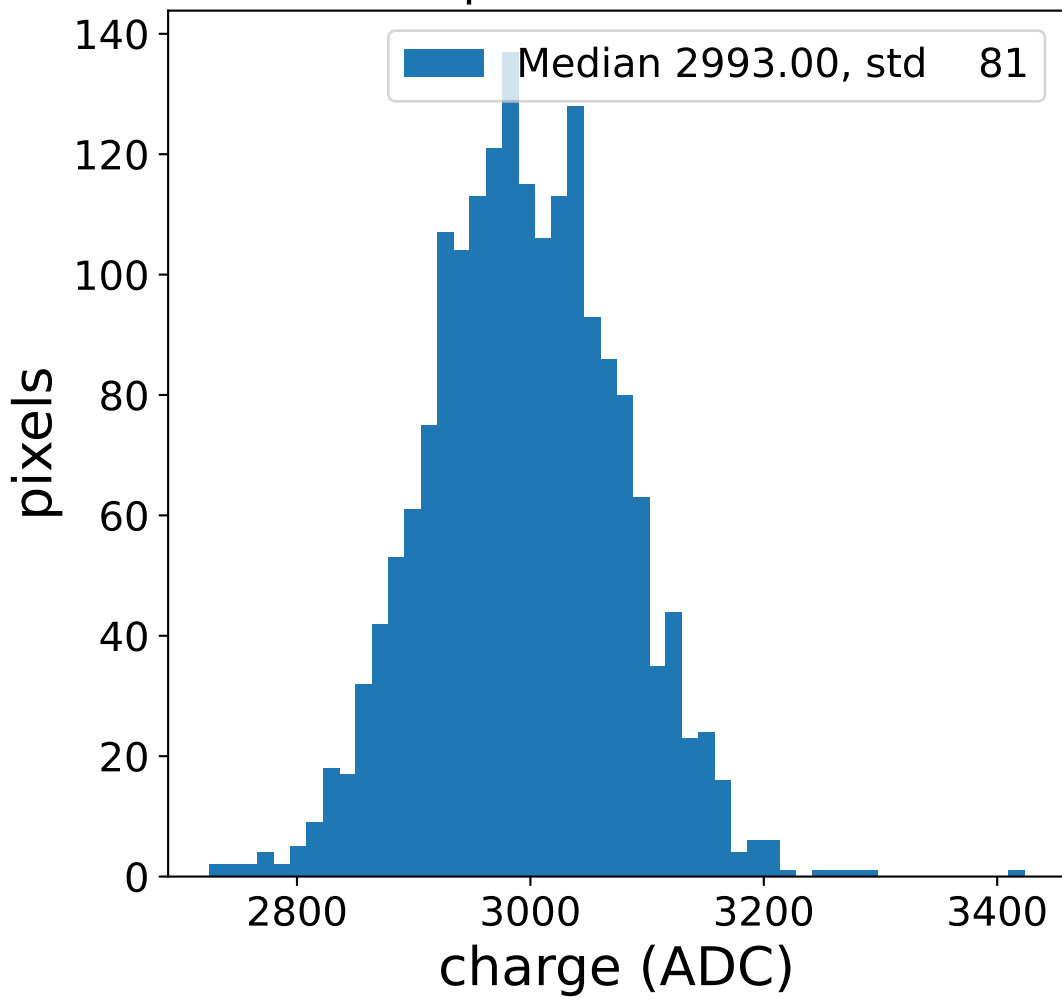

Run 8921

Run 8921

Run 8921 channel: HG

FF sample of 10000 events

pedestal sample of 10000 events

flat-fielded gain [ADC/pe]

Run 8921 channel: LG

FF sample of 10000 events

pedestal sample of 10000 events

flat-fielded gain [ADC/pe]