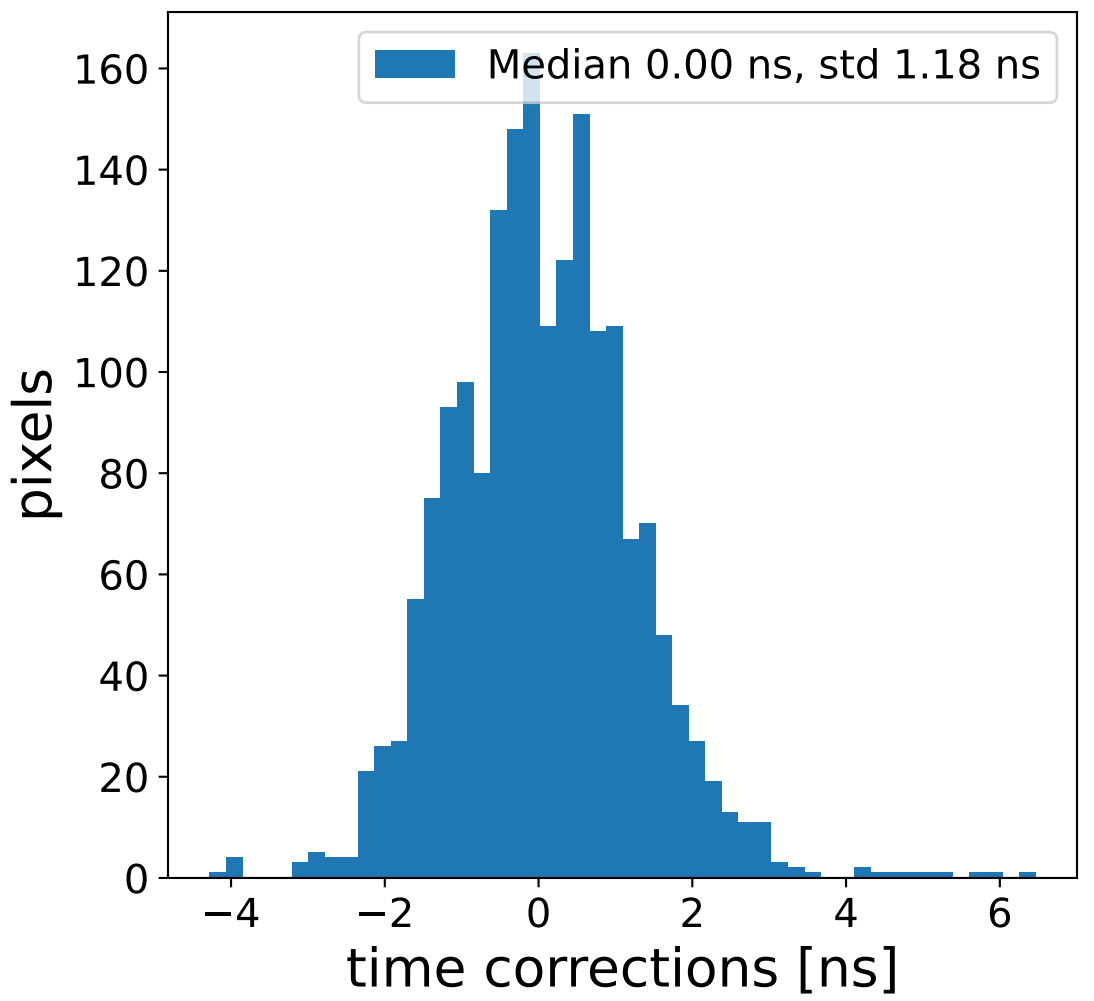

Run 8921

Run 8921

Run 8921 channel: HG

FF sample of 10000 events

pedestal sample of 10000 events

flat-fielded gain [ADC/pe]

Run 8921 channel: LG

FF sample of 10000 events

pedestal sample of 10000 events

flat-fielded gain [ADC/pe]