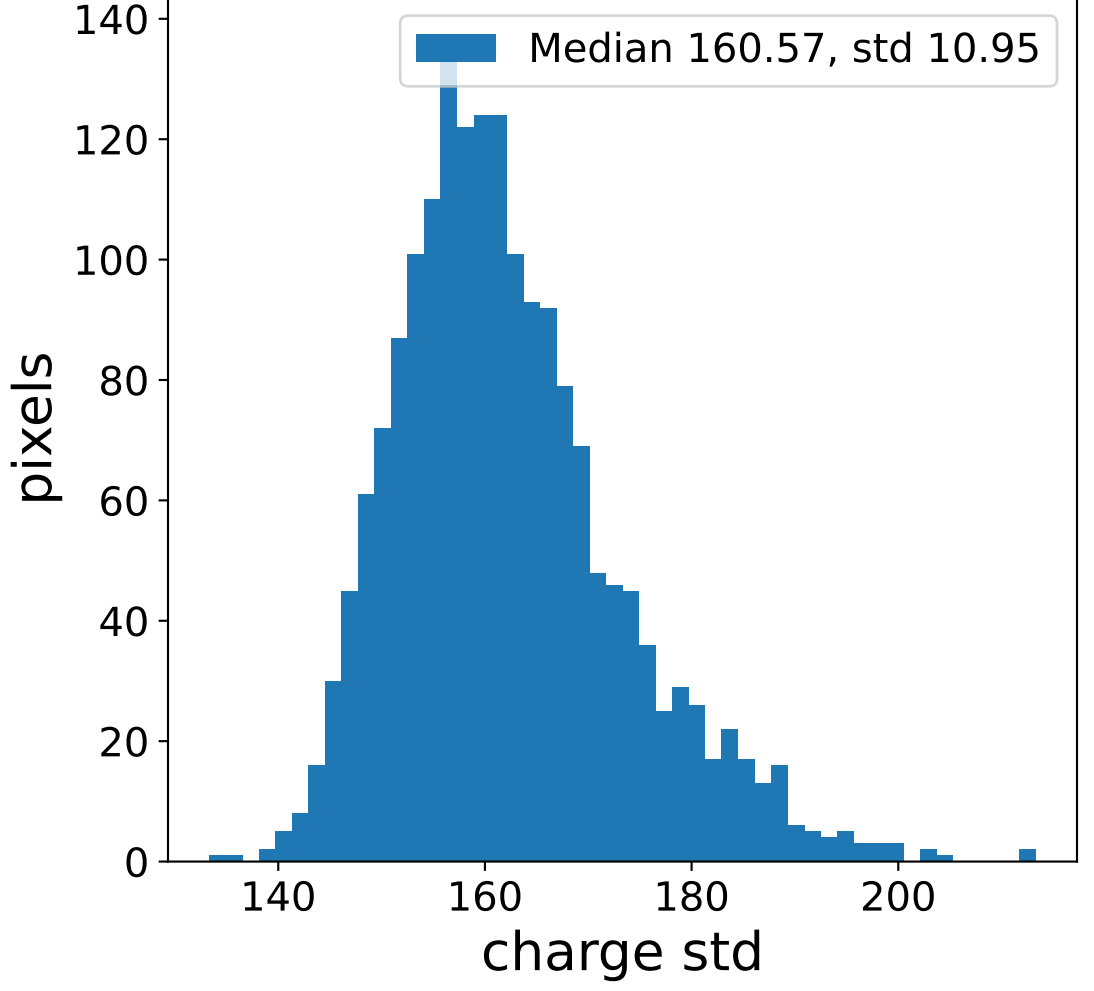

Run 8921

Run 8921

Run 8921 channel: HG

FF sample of 10000 events

pedestal sample of 10000 events

flat-fielded gain [ADC/pe]

Run 8921 channel: LG

FF sample of 10000 events

pedestal sample of 10000 events

flat-fielded gain [ADC/pe]