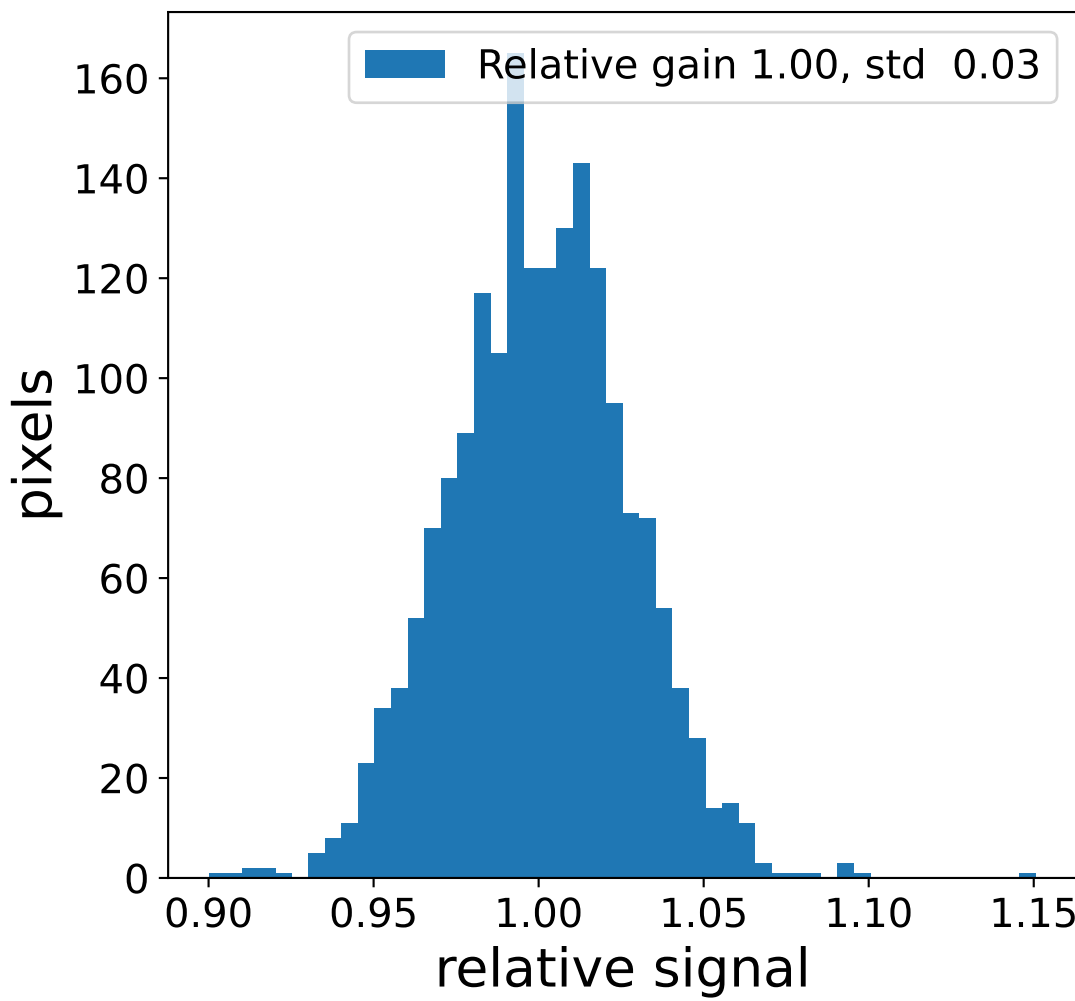

Run 8921

Run 8921

Run 8921 channel: HG

FF sample of 10000 events

pedestal sample of 10000 events

flat-fielded gain [ADC/pe]

Run 8921 channel: LG

FF sample of 10000 events

pedestal sample of 10000 events

flat-fielded gain [ADC/pe]