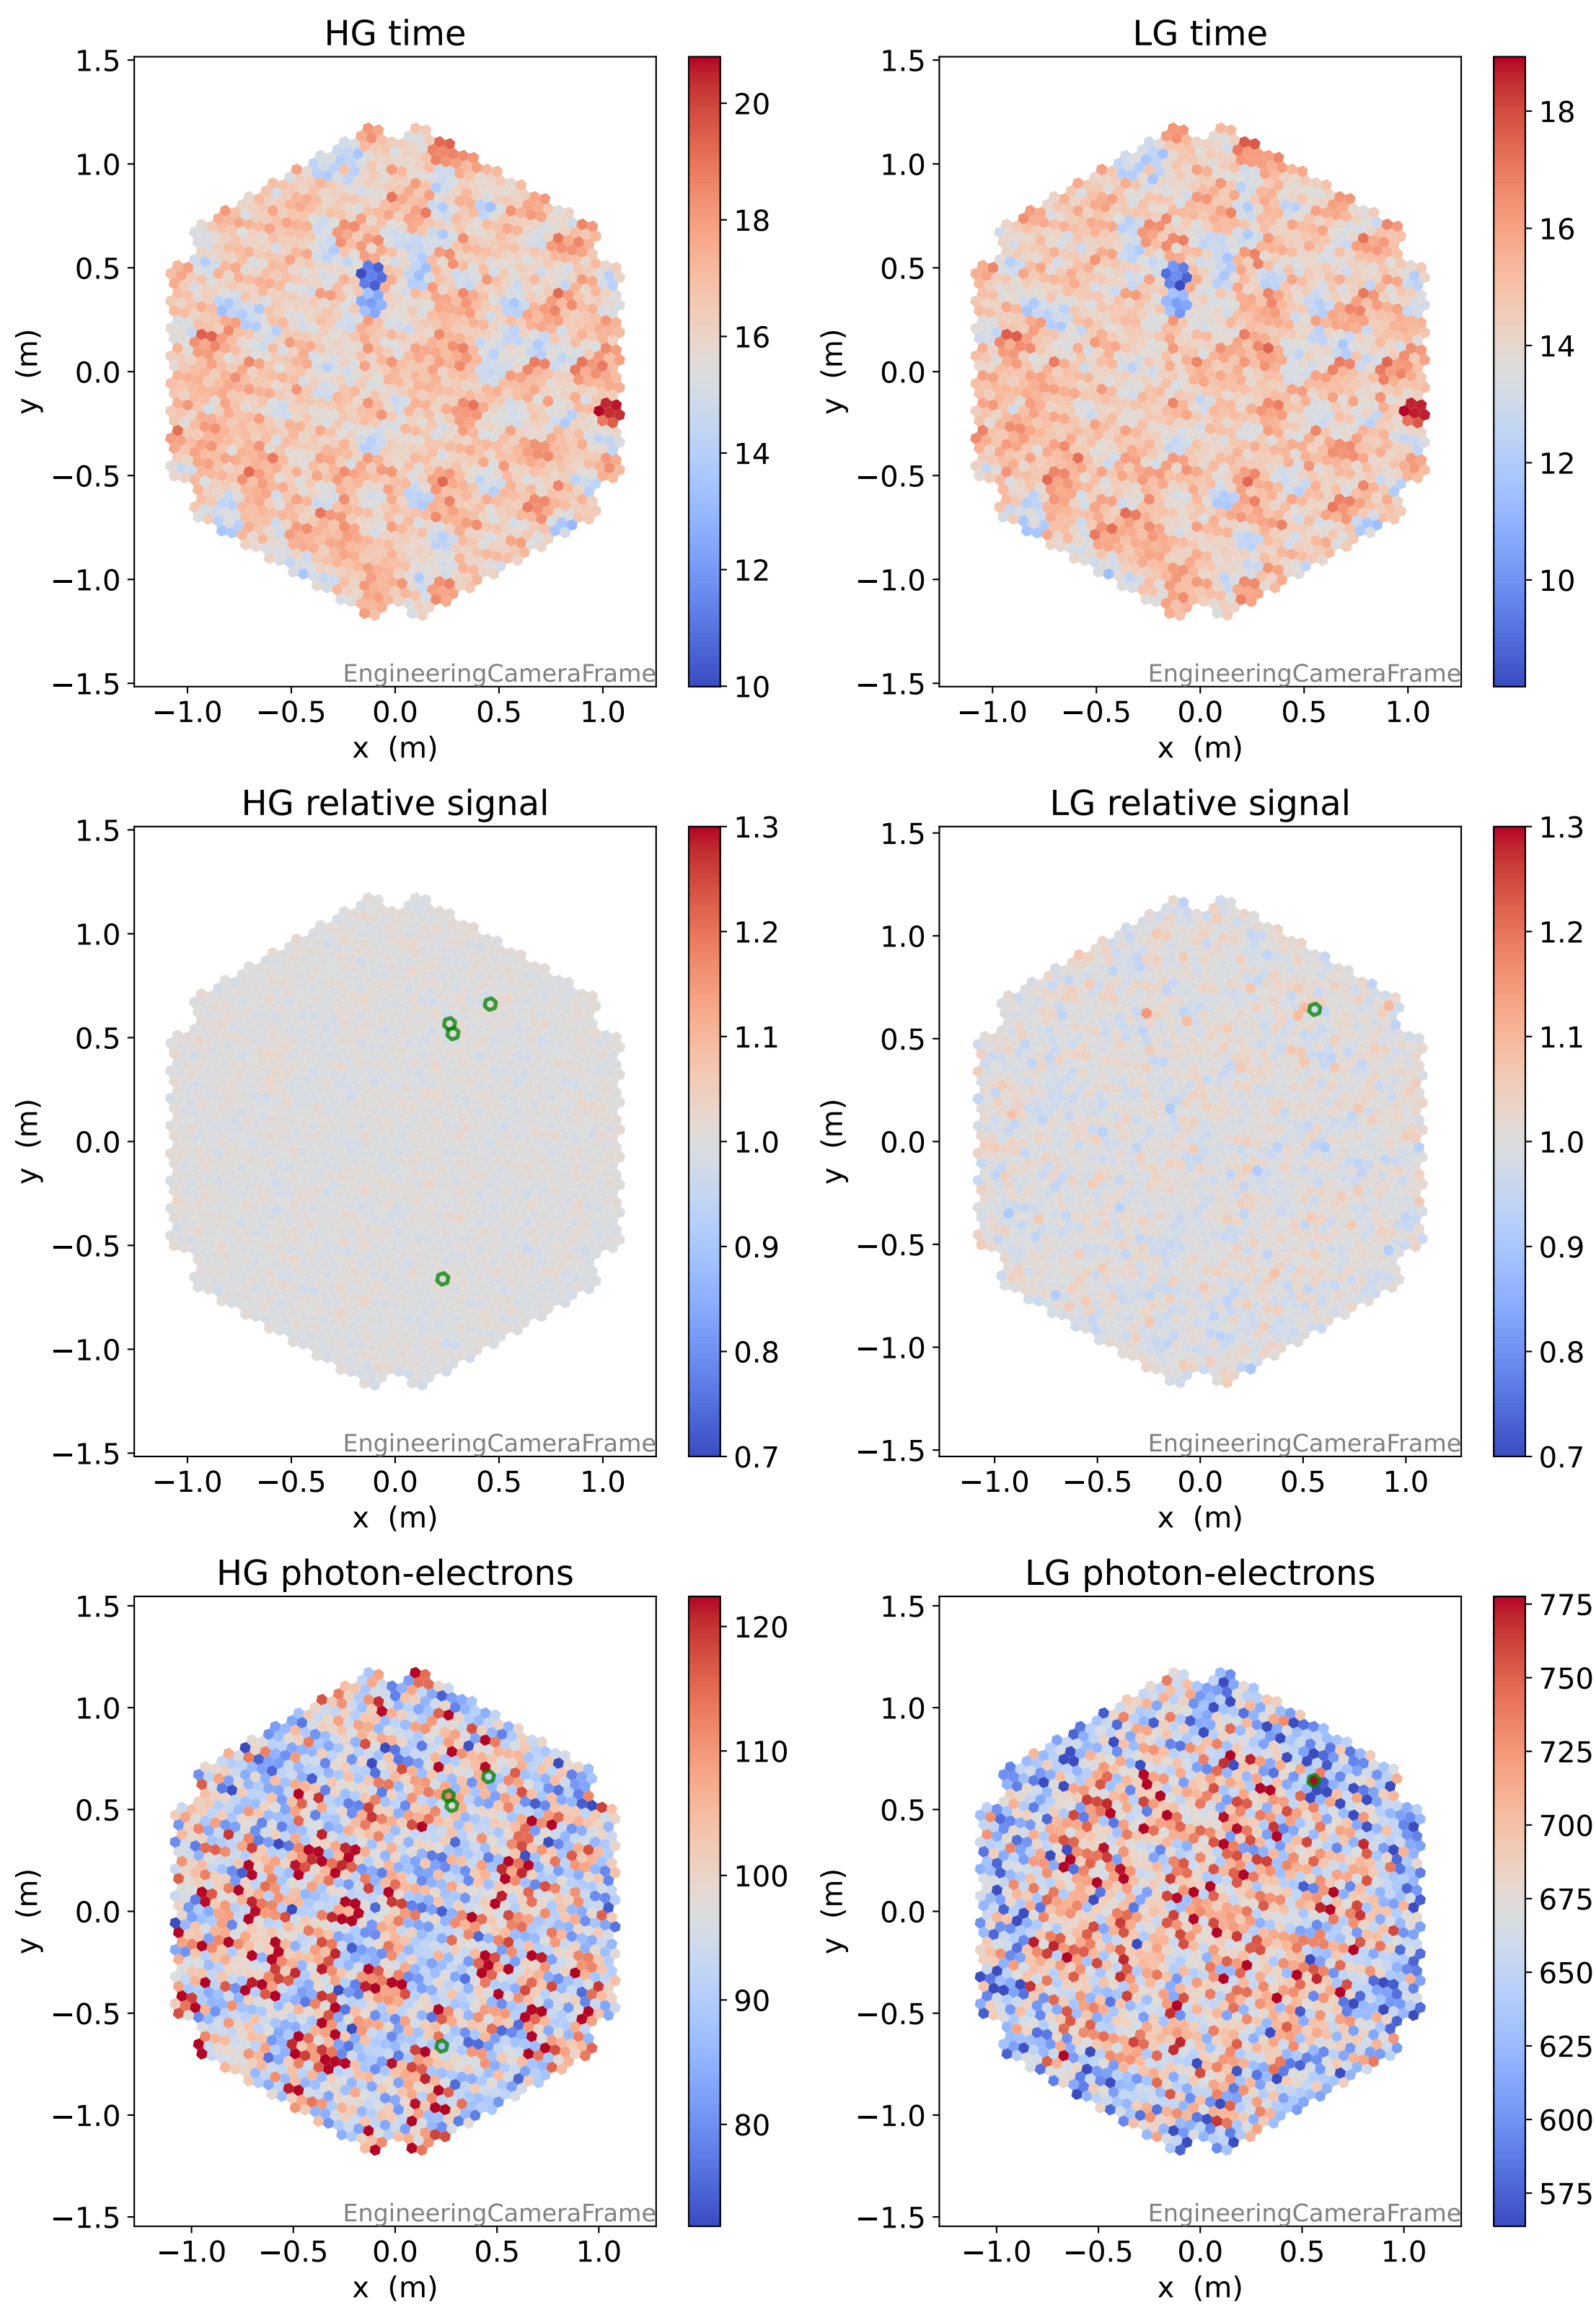

Run 8921

Run 8921

Run 8921 channel: HG

FF sample of 10000 events

pedestal sample of 10000 events

flat-fielded gain [ADC/pe]

Run 8921 channel: LG

FF sample of 10000 events

pedestal sample of 10000 events

flat-fielded gain [ADC/pe]