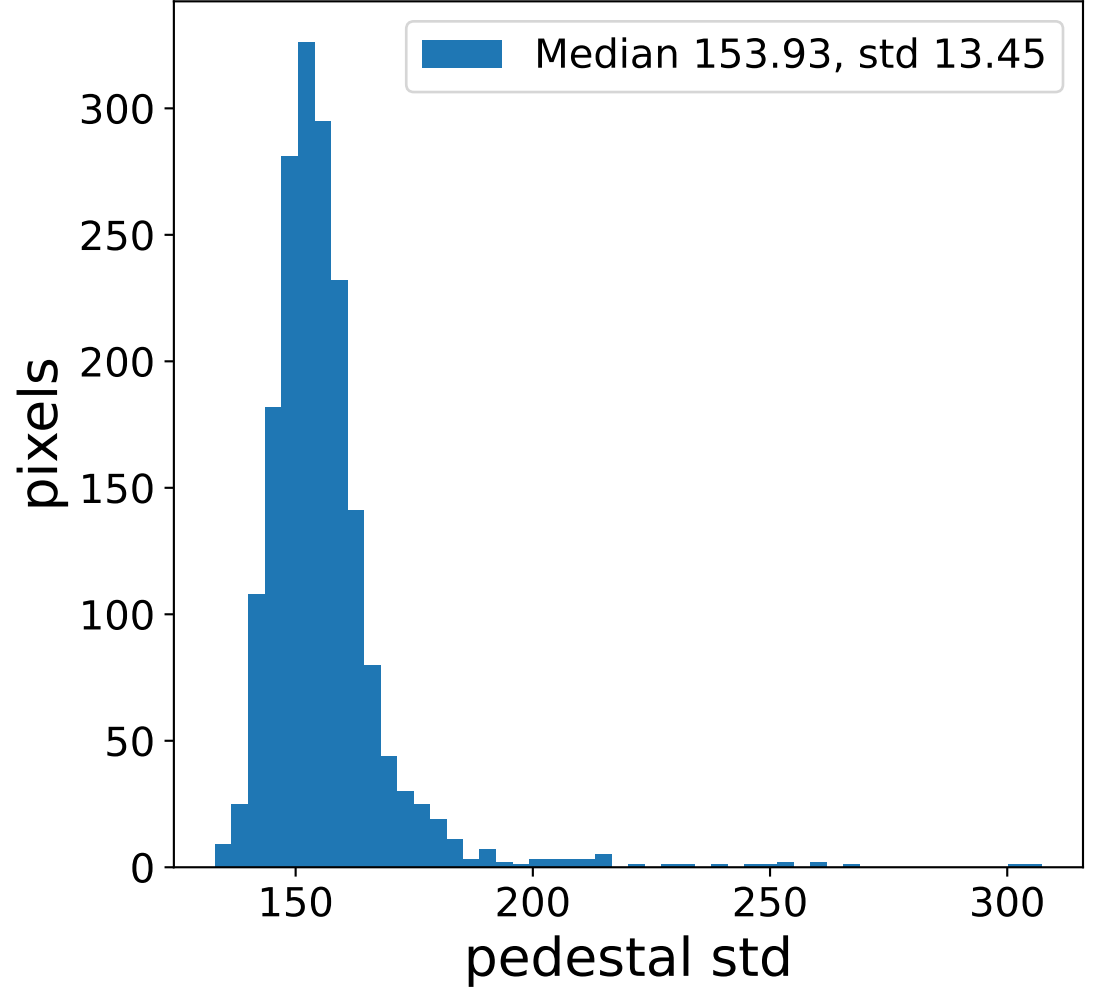

Run 8921

Run 8921

Run 8921 channel: HG

FF sample of 10000 events

pedestal sample of 10000 events

flat-fielded gain [ADC/pe]

Run 8921 channel: LG

FF sample of 10000 events

pedestal sample of 10000 events

flat-fielded gain [ADC/pe]