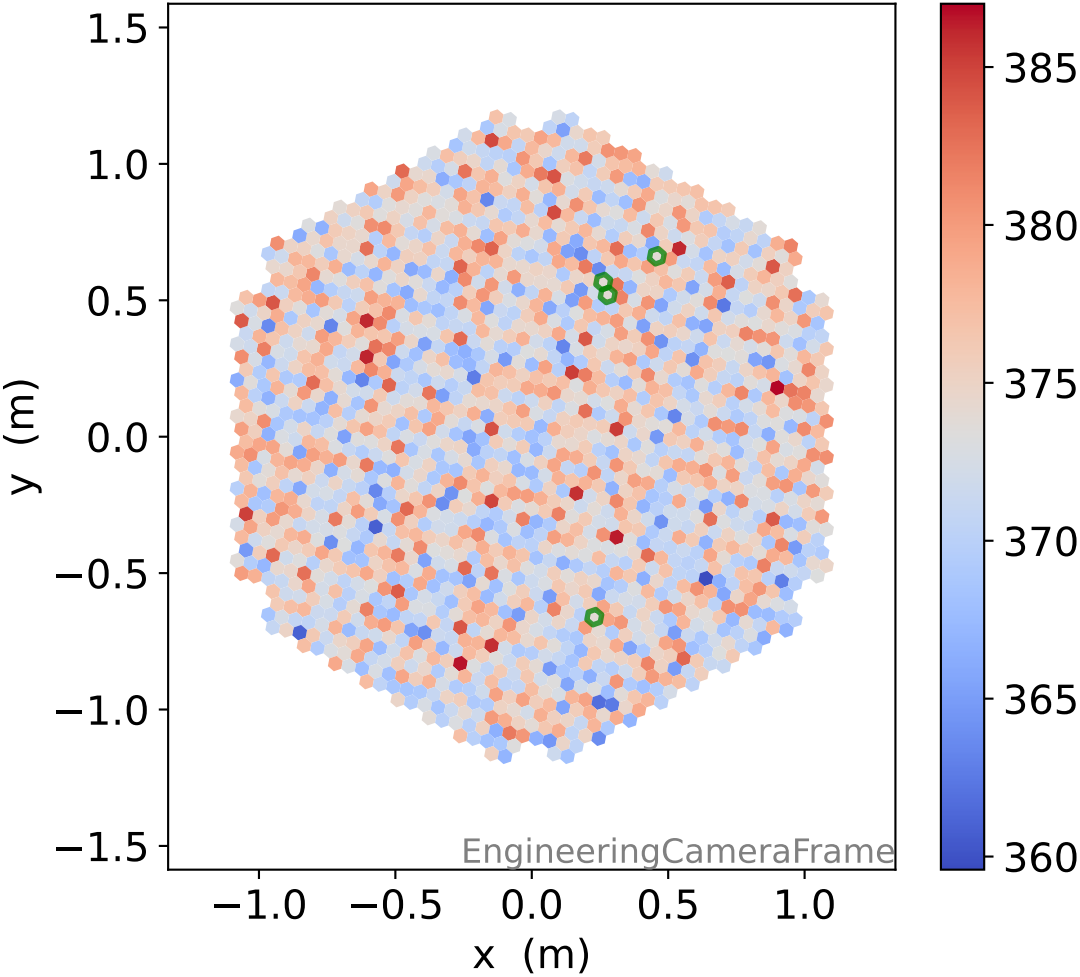

Run 8921

Run 8921

Run 8921 channel: HG

FF sample of 10000 events

pedestal sample of 10000 events

flat-fielded gain [ADC/pe]

Run 8921 channel: LG

FF sample of 10000 events

pedestal sample of 10000 events

flat-fielded gain [ADC/pe]