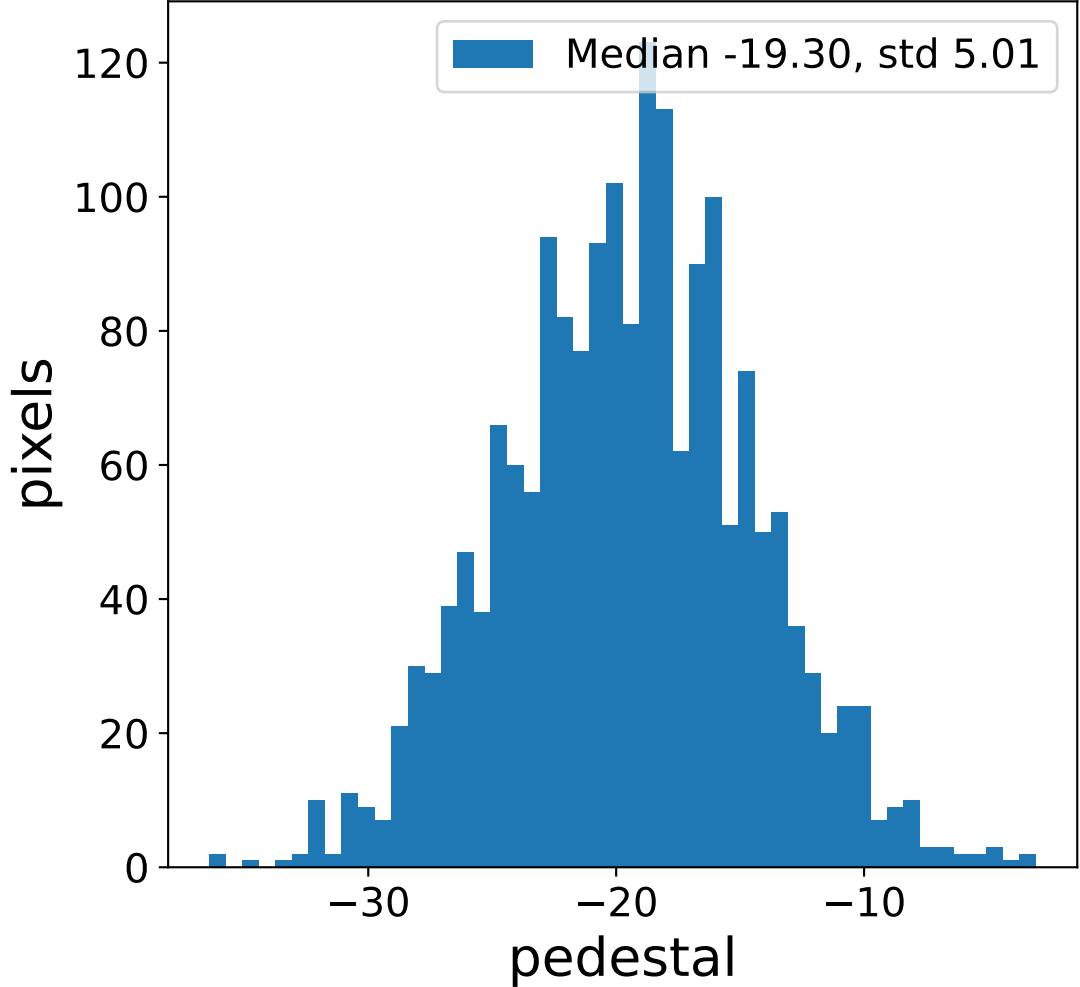

Run 8921

Run 8921

Run 8921 channel: HG

FF sample of 10000 events

pedestal sample of 10000 events

flat-fielded gain [ADC/pe]

Run 8921 channel: LG

FF sample of 10000 events

pedestal sample of 10000 events

flat-fielded gain [ADC/pe]