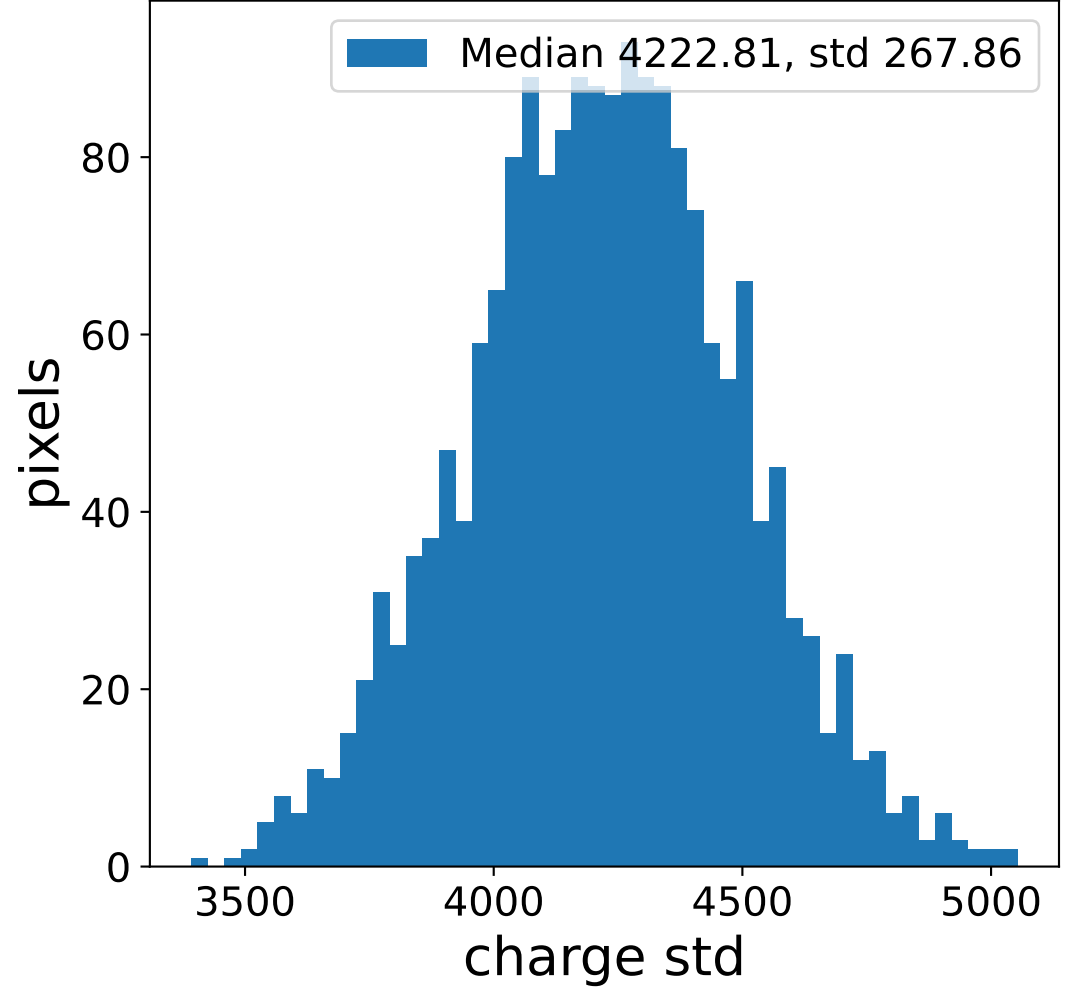

Run 8921

Run 8921

Run 8921 channel: HG

FF sample of 10000 events

pedestal sample of 10000 events

flat-fielded gain [ADC/pe]

Run 8921 channel: LG

FF sample of 10000 events

pedestal sample of 10000 events

flat-fielded gain [ADC/pe]