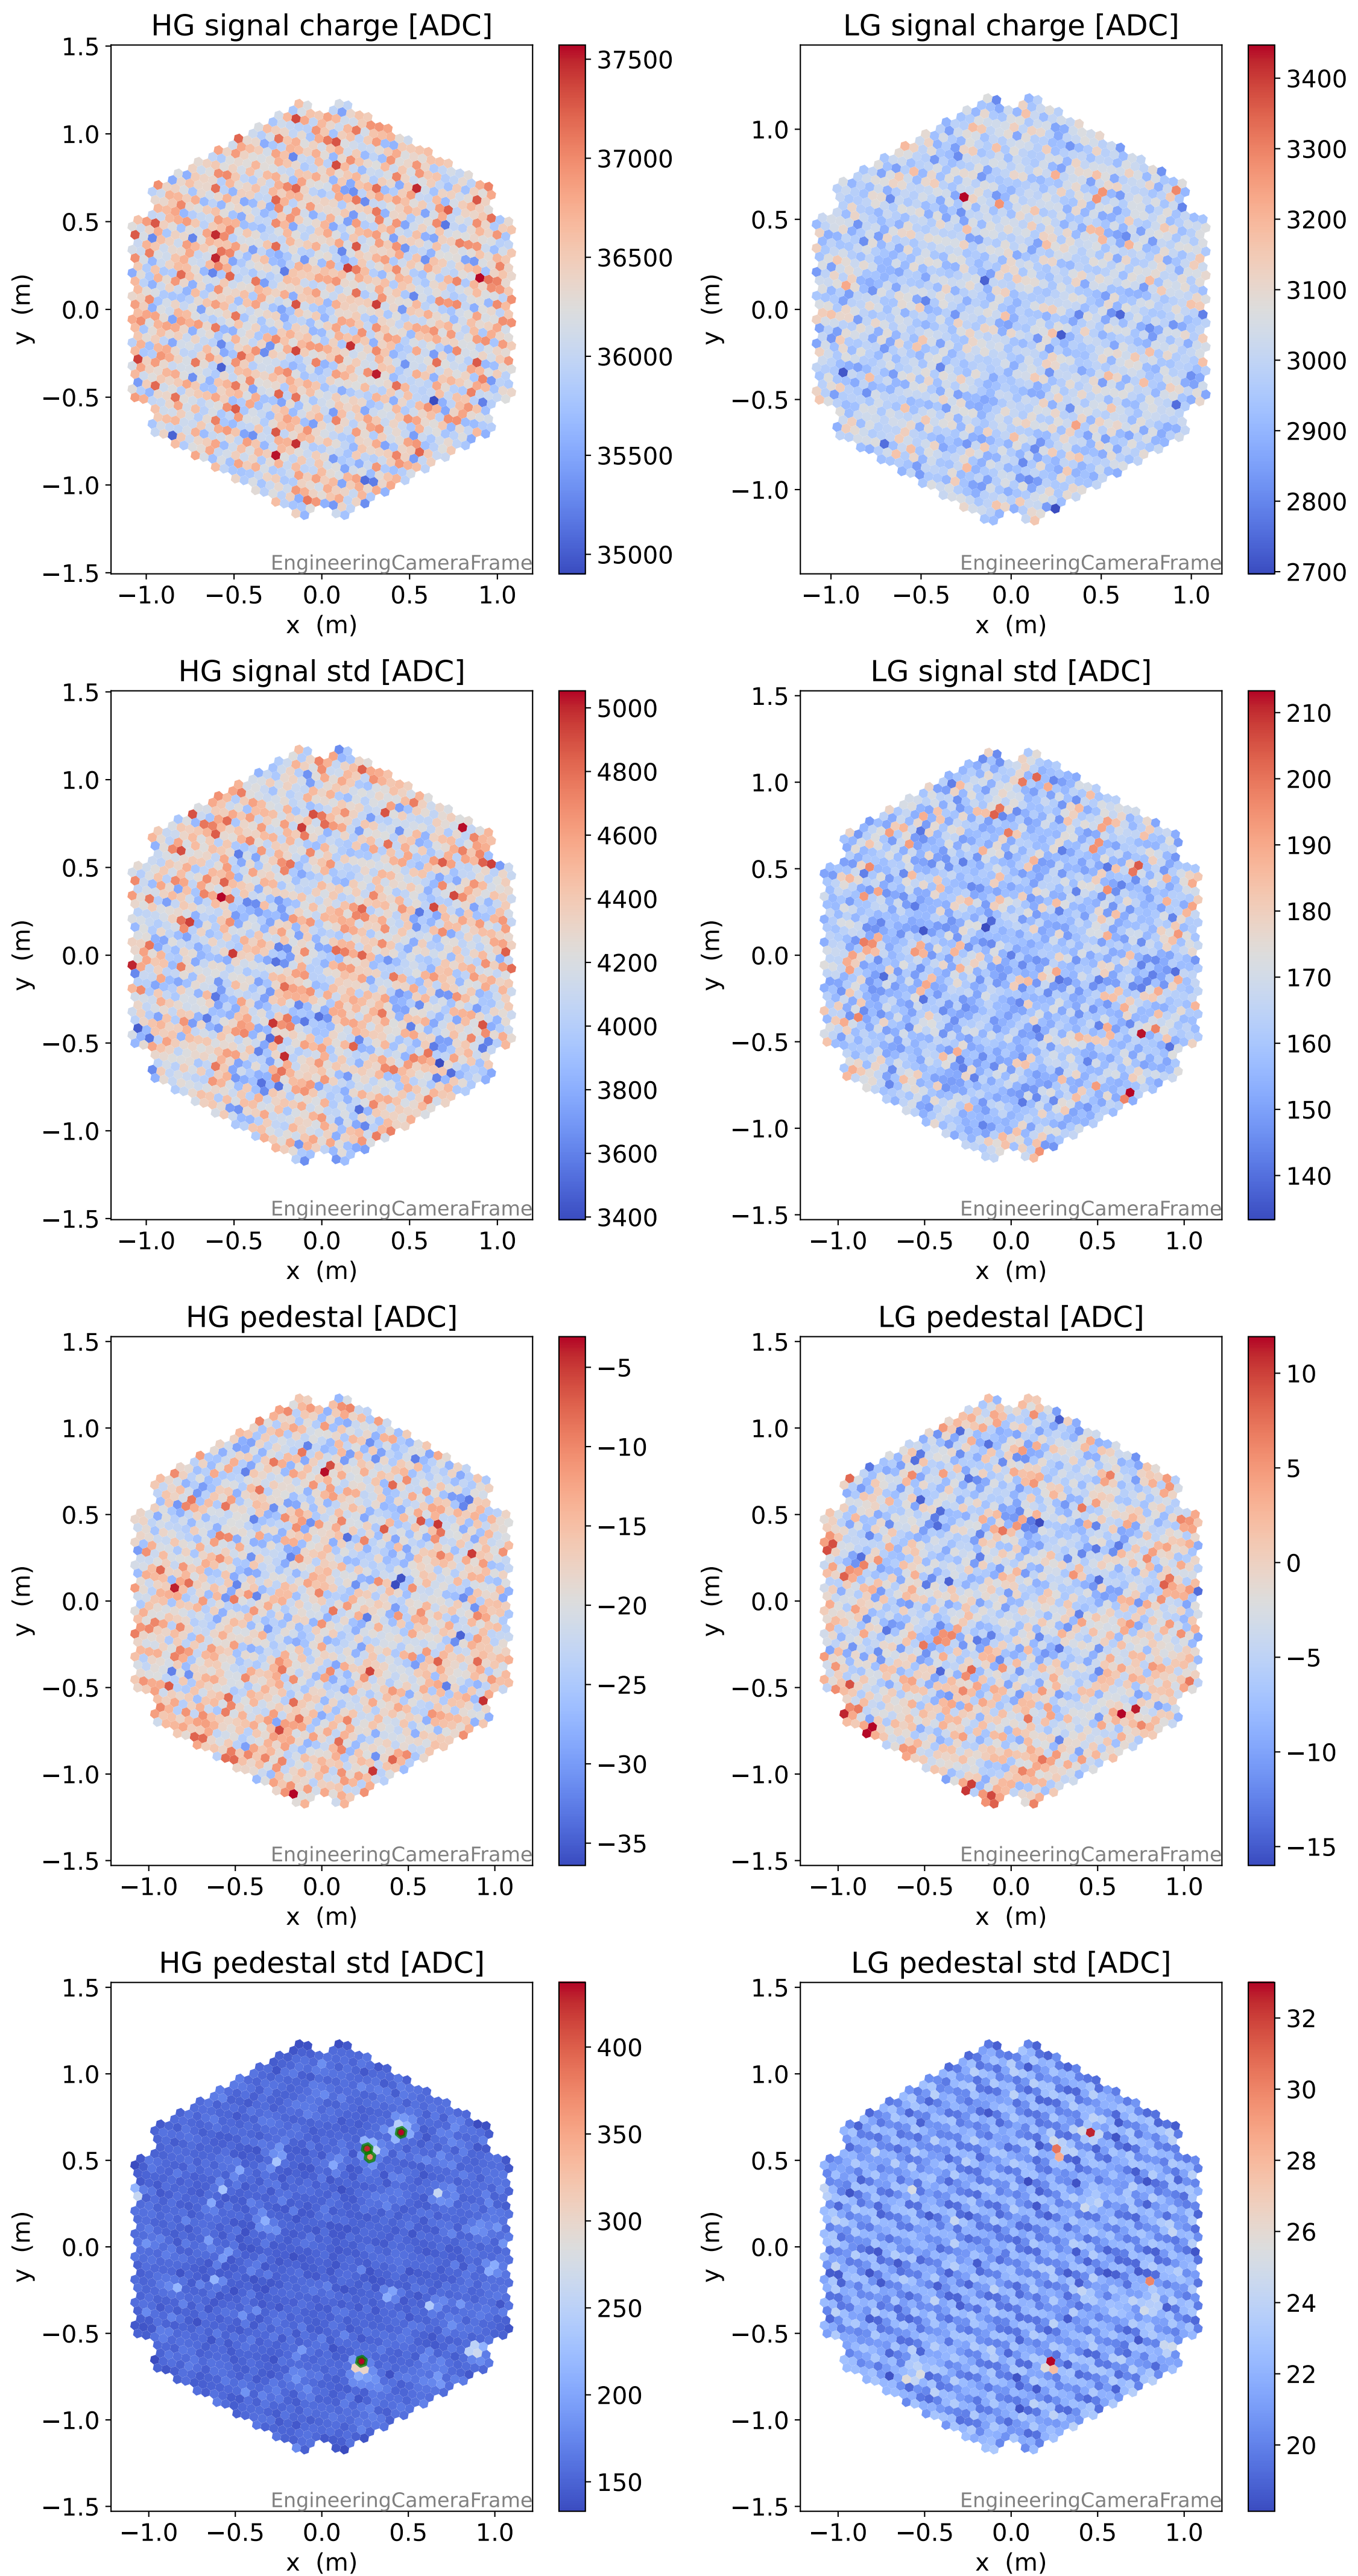

Run 8921

Run 8921

Run 8921 channel: HG

FF sample of 10000 events

pedestal sample of 10000 events

flat-fielded gain [ADC/pe]

Run 8921 channel: LG

FF sample of 10000 events

pedestal sample of 10000 events

flat-fielded gain [ADC/pe]