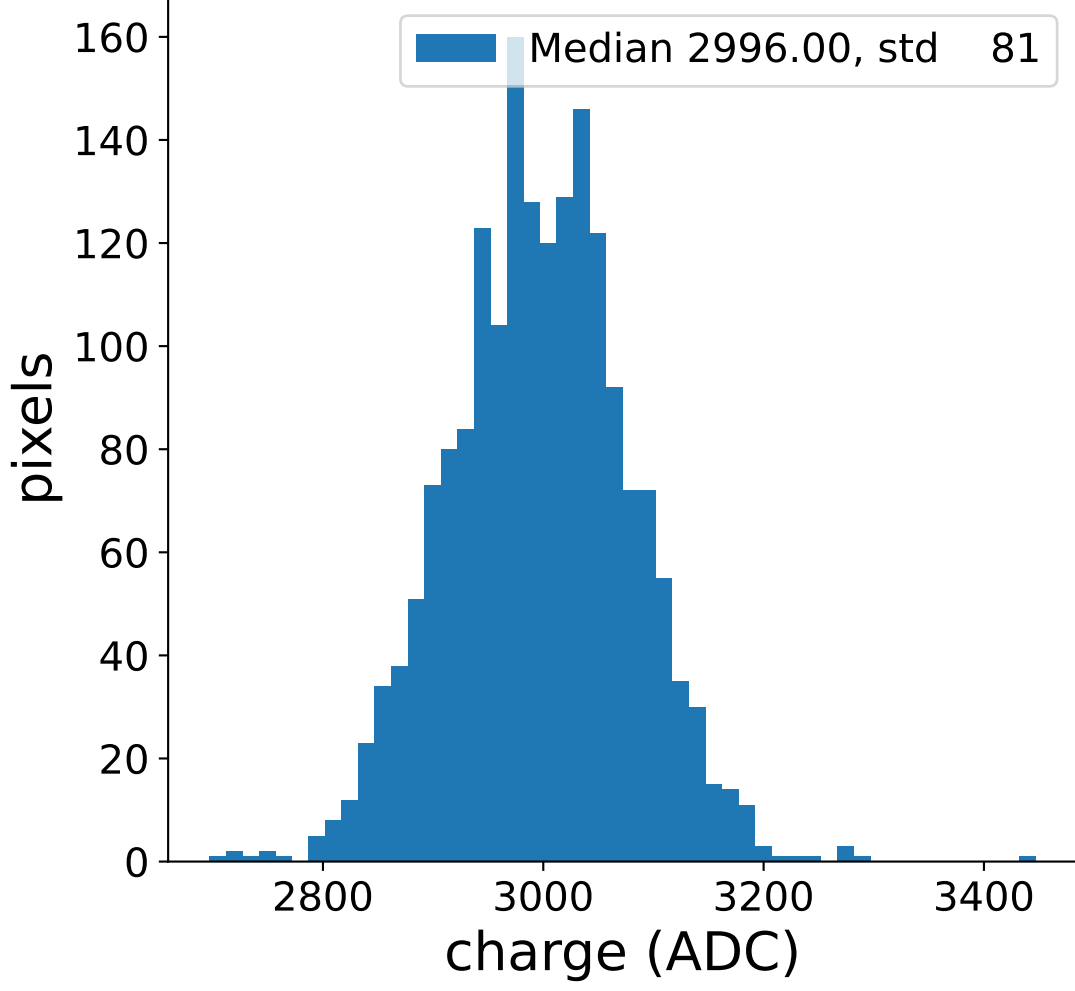

Run 8921

Run 8921

Run 8921 channel: HG

FF sample of 10000 events

pedestal sample of 10000 events

flat-fielded gain [ADC/pe]

Run 8921 channel: LG

FF sample of 10000 events

pedestal sample of 10000 events

flat-fielded gain [ADC/pe]