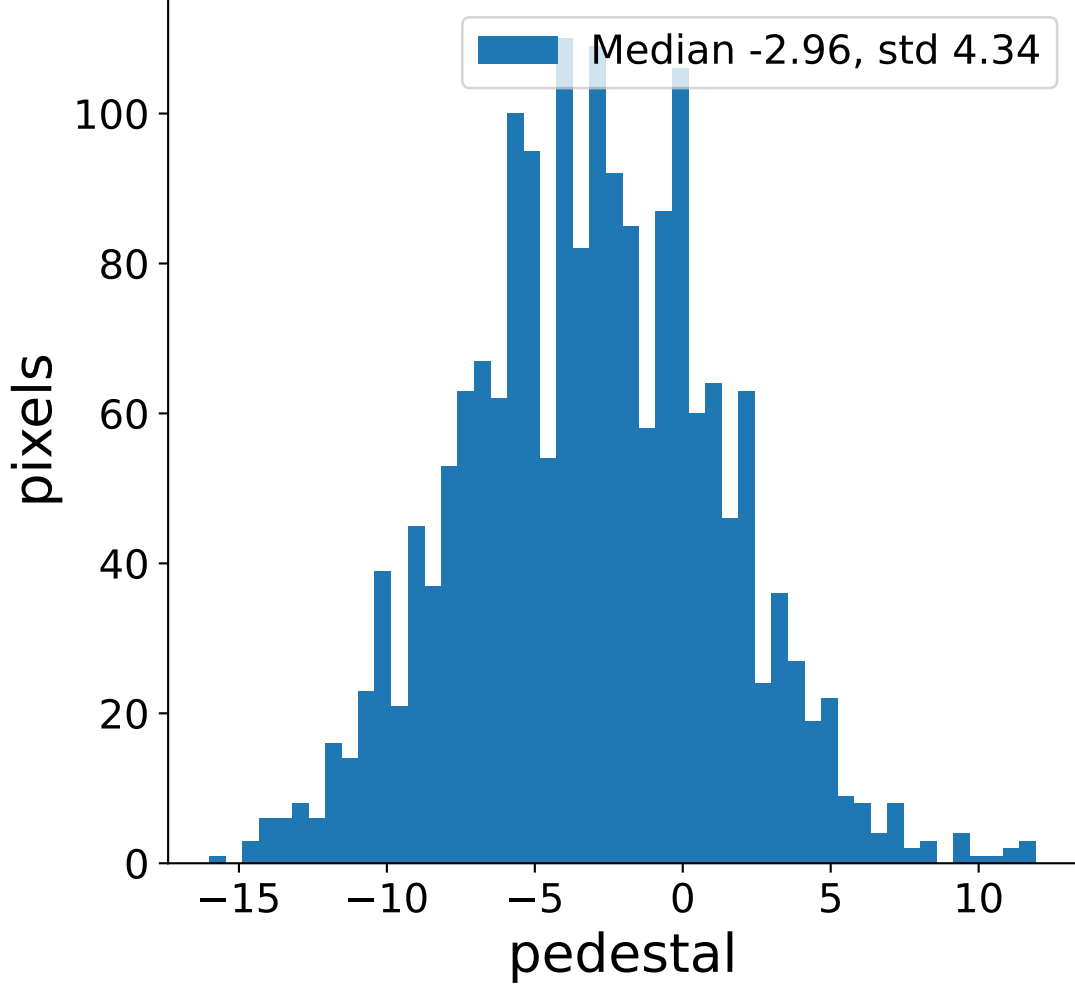

Run 8921

Run 8921

Run 8921 channel: HG

FF sample of 10000 events

pedestal sample of 10000 events

flat-fielded gain [ADC/pe]

Run 8921 channel: LG

FF sample of 10000 events

pedestal sample of 10000 events

flat-fielded gain [ADC/pe]