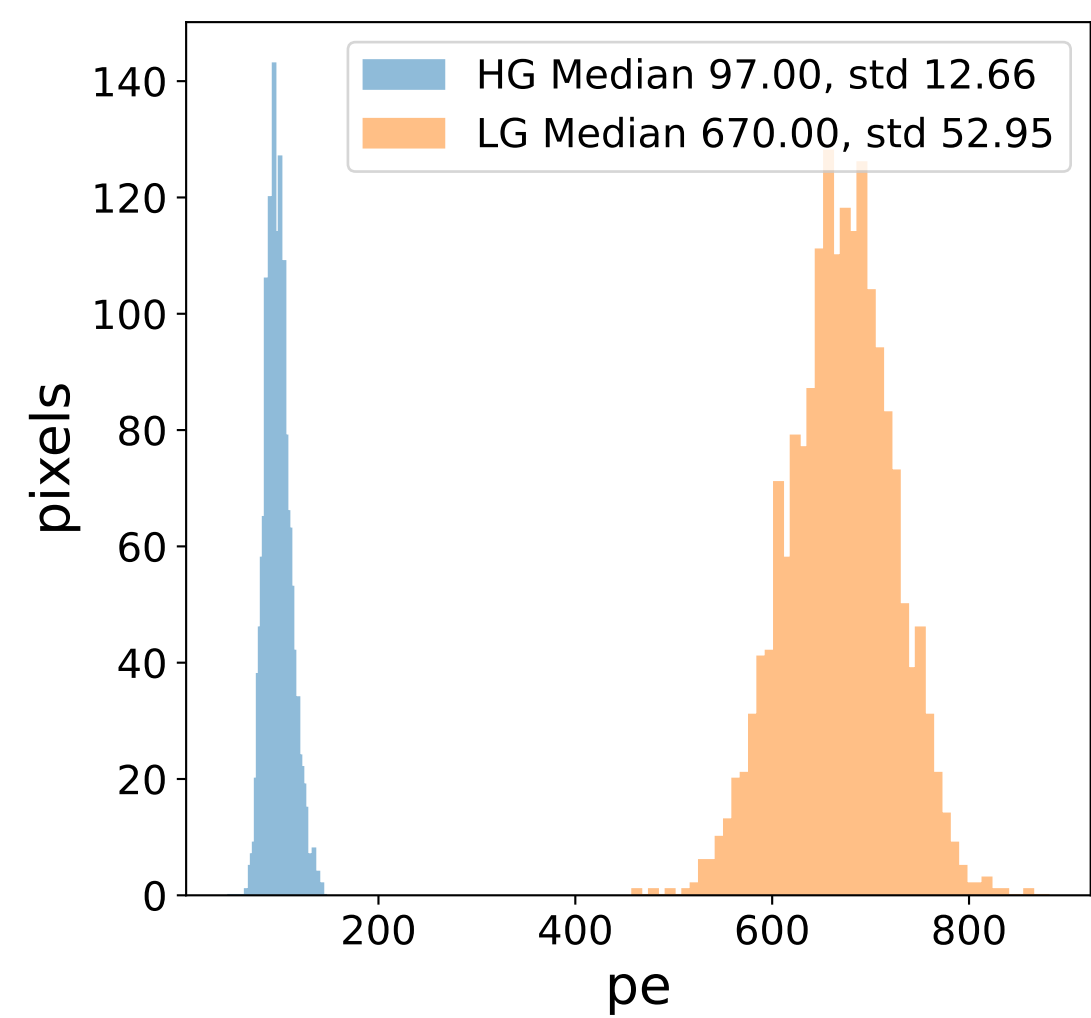

Run 8921

Run 8921

Run 8921 channel: HG

FF sample of 10000 events

pedestal sample of 10000 events

flat-fielded gain [ADC/pe]

Run 8921 channel: LG

FF sample of 10000 events

pedestal sample of 10000 events

flat-fielded gain [ADC/pe]