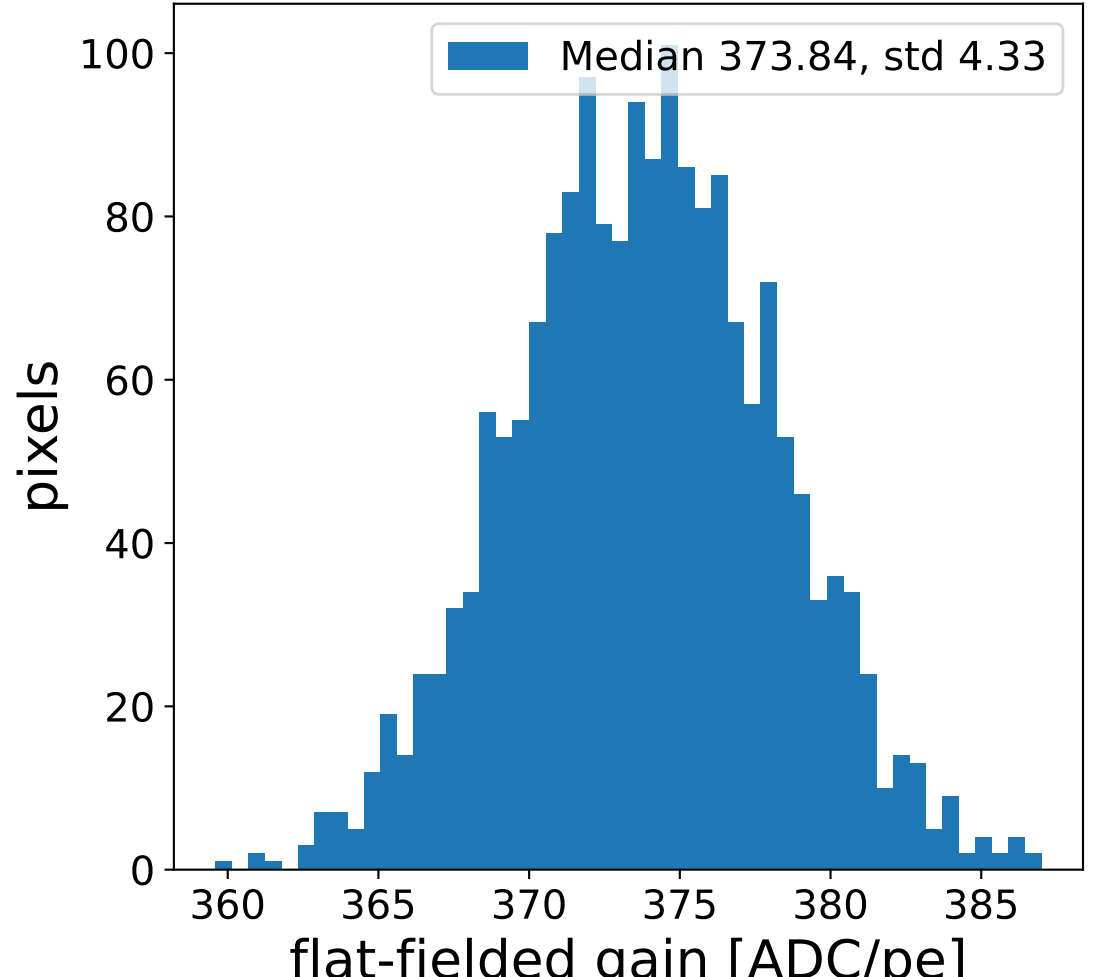

Run 8921

Run 8921

Run 8921 channel: HG

FF sample of 10000 events

pedestal sample of 10000 events

flat-fielded gain [ADC/pe]

Run 8921 channel: LG

FF sample of 10000 events

pedestal sample of 10000 events

flat-fielded gain [ADC/pe]