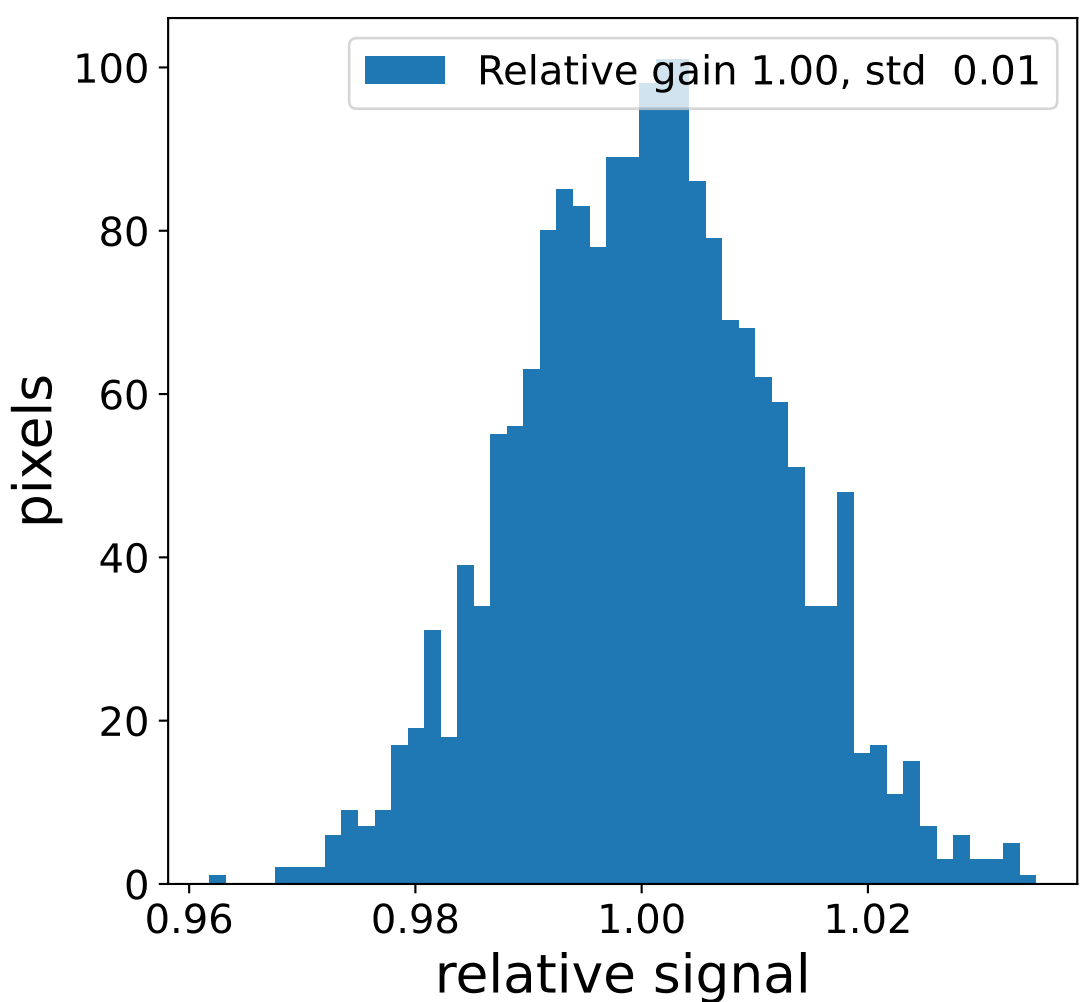

Run 8921

Run 8921

Run 8921 channel: HG

FF sample of 10000 events

pedestal sample of 10000 events

flat-fielded gain [ADC/pe]

Run 8921 channel: LG

FF sample of 10000 events

pedestal sample of 10000 events

flat-fielded gain [ADC/pe]