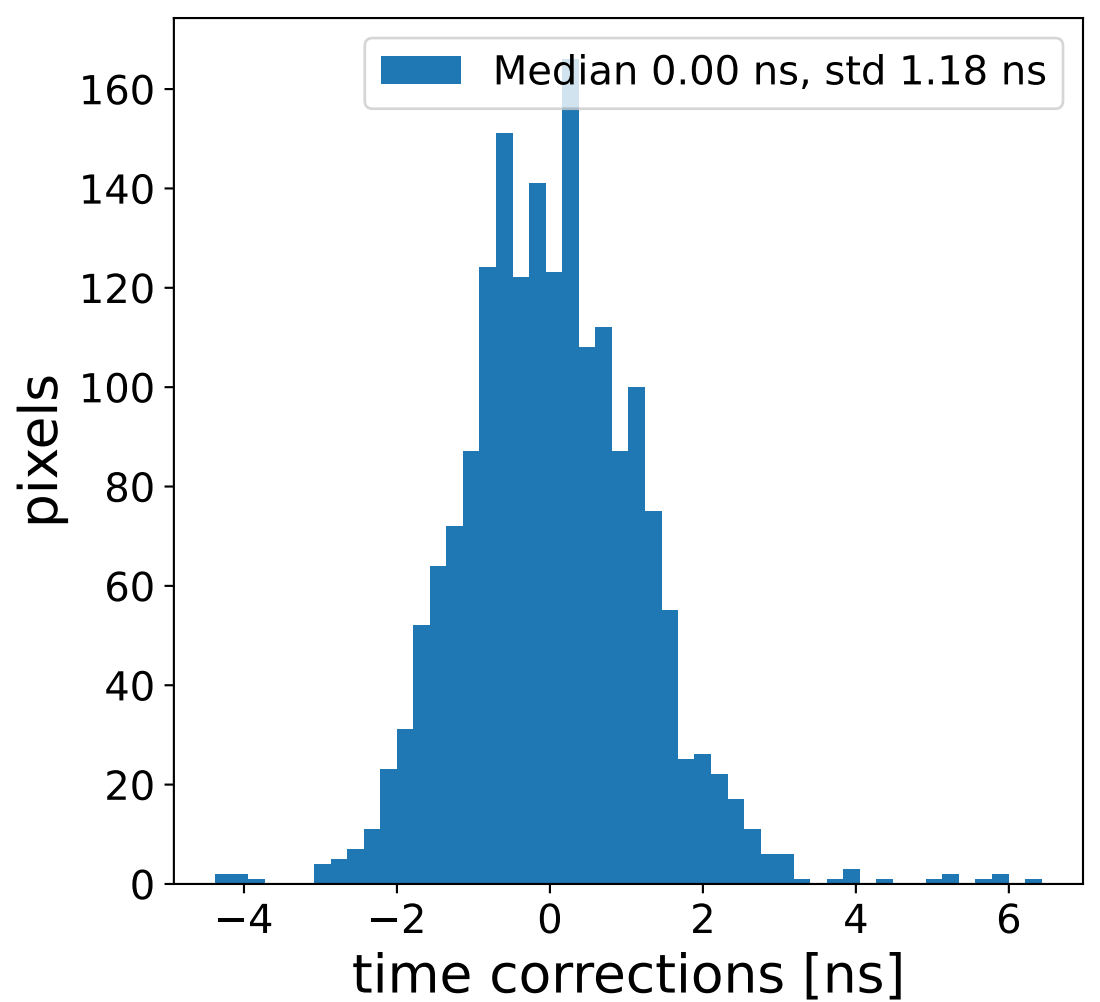

Run 8921

Run 8921

Run 8921 channel: HG

FF sample of 10000 events

pedestal sample of 10000 events

flat-fielded gain [ADC/pe]

Run 8921 channel: LG

FF sample of 10000 events

pedestal sample of 10000 events

flat-fielded gain [ADC/pe]