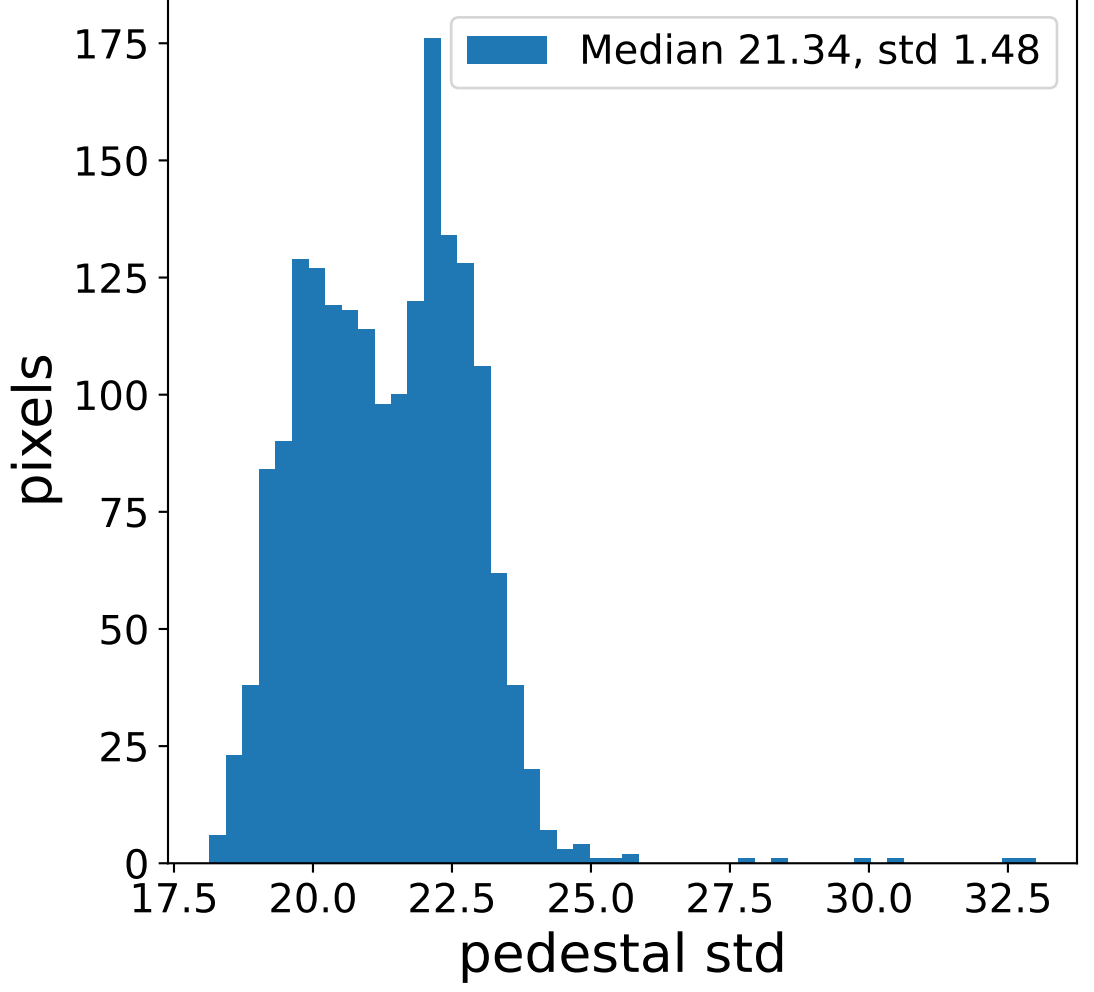

Run 8921

Run 8921

Run 8921 channel: HG

FF sample of 10000 events

pedestal sample of 10000 events

flat-fielded gain [ADC/pe]

Run 8921 channel: LG

FF sample of 10000 events

pedestal sample of 10000 events

flat-fielded gain [ADC/pe]