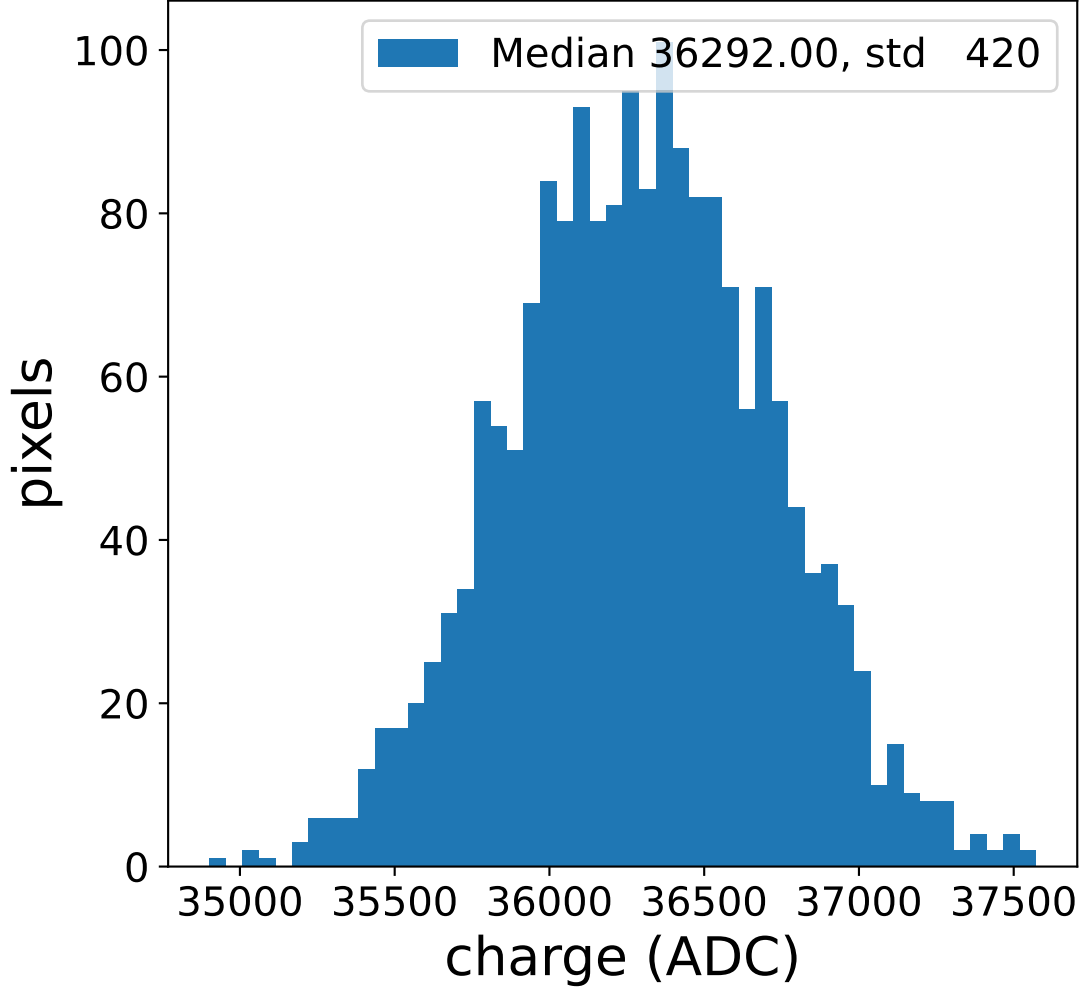

Run 8921

Run 8921

Run 8921 channel: HG

FF sample of 10000 events

pedestal sample of 10000 events

flat-fielded gain [ADC/pe]

Run 8921 channel: LG

FF sample of 10000 events

pedestal sample of 10000 events

flat-fielded gain [ADC/pe]