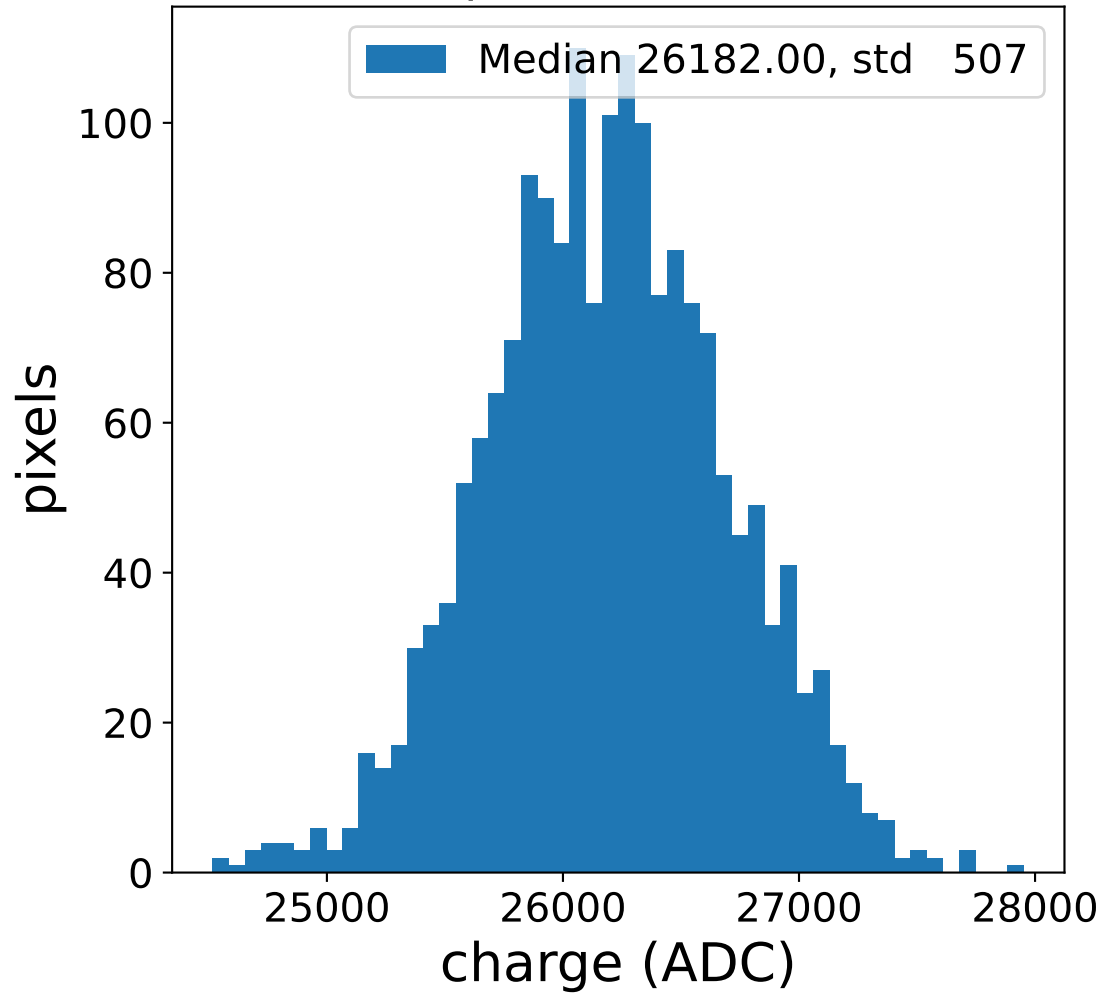

Run 8688

Run 8688

Run 8688 channel: HG

FF sample of 10000 events

pedestal sample of 10000 events

flat-fielded gain [ADC/pe]

Run 8688 channel: LG

FF sample of 10000 events

pedestal sample of 10000 events

flat-fielded gain [ADC/pe]