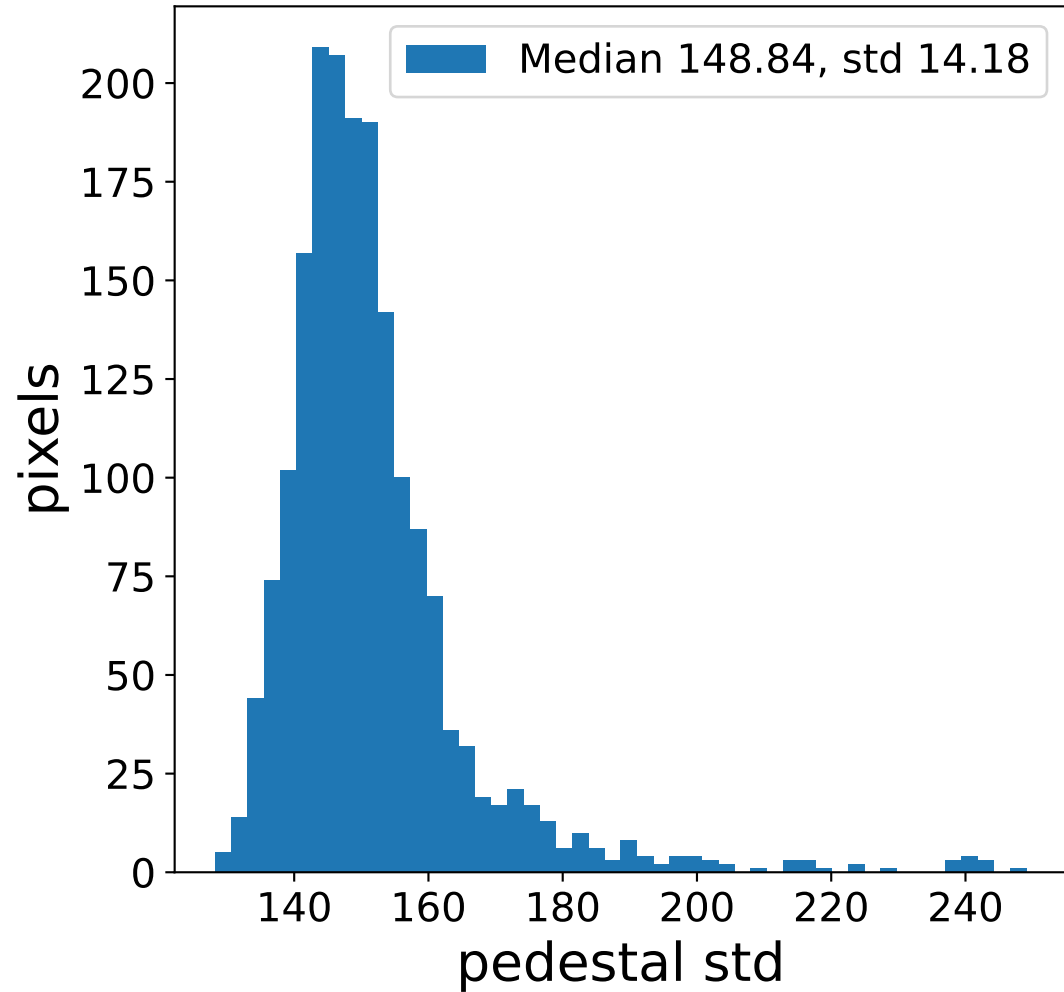

Run 8688

Run 8688

Run 8688 channel: HG

FF sample of 10000 events

pedestal sample of 10000 events

flat-fielded gain [ADC/pe]

Run 8688 channel: LG

FF sample of 10000 events

pedestal sample of 10000 events

flat-fielded gain [ADC/pe]