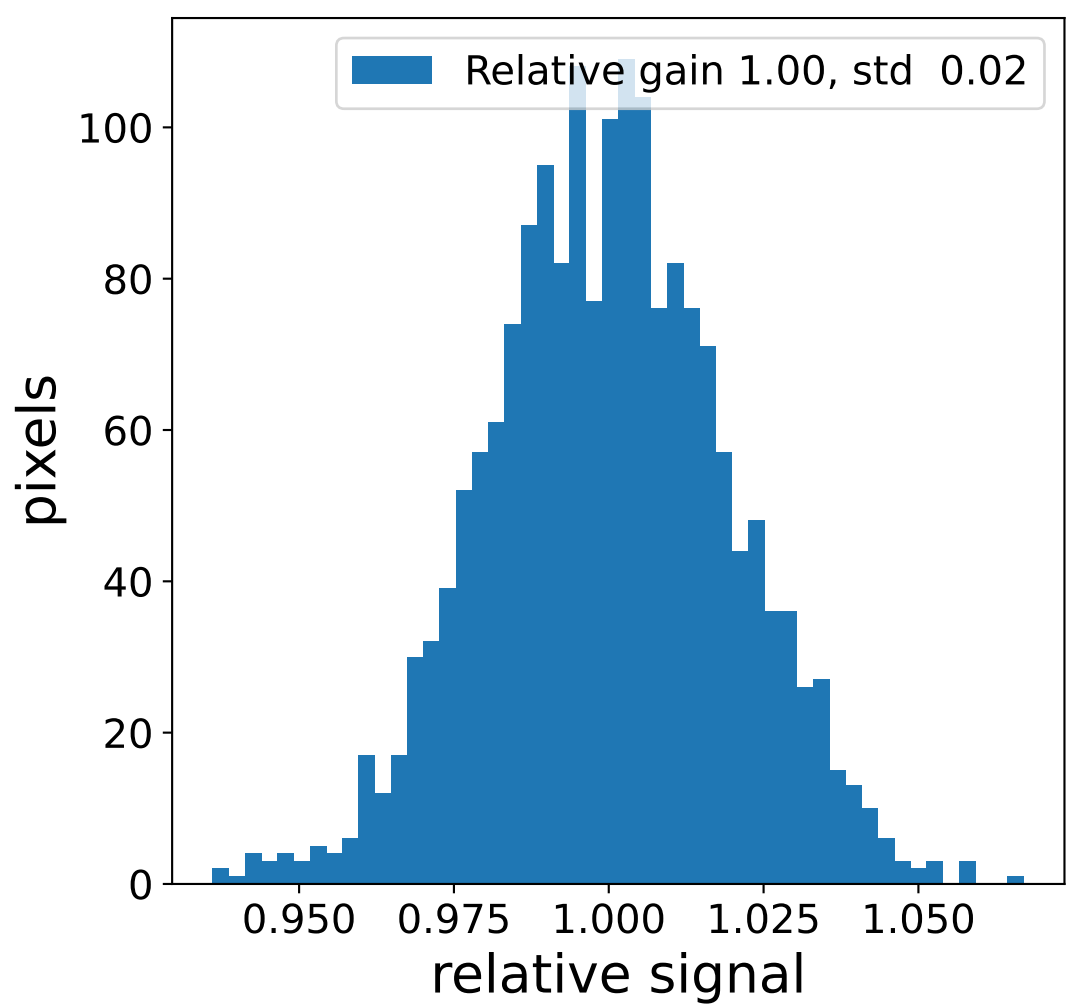

Run 8688

Run 8688

Run 8688 channel: HG

FF sample of 10000 events

pedestal sample of 10000 events

flat-fielded gain [ADC/pe]

Run 8688 channel: LG

FF sample of 10000 events

pedestal sample of 10000 events

flat-fielded gain [ADC/pe]