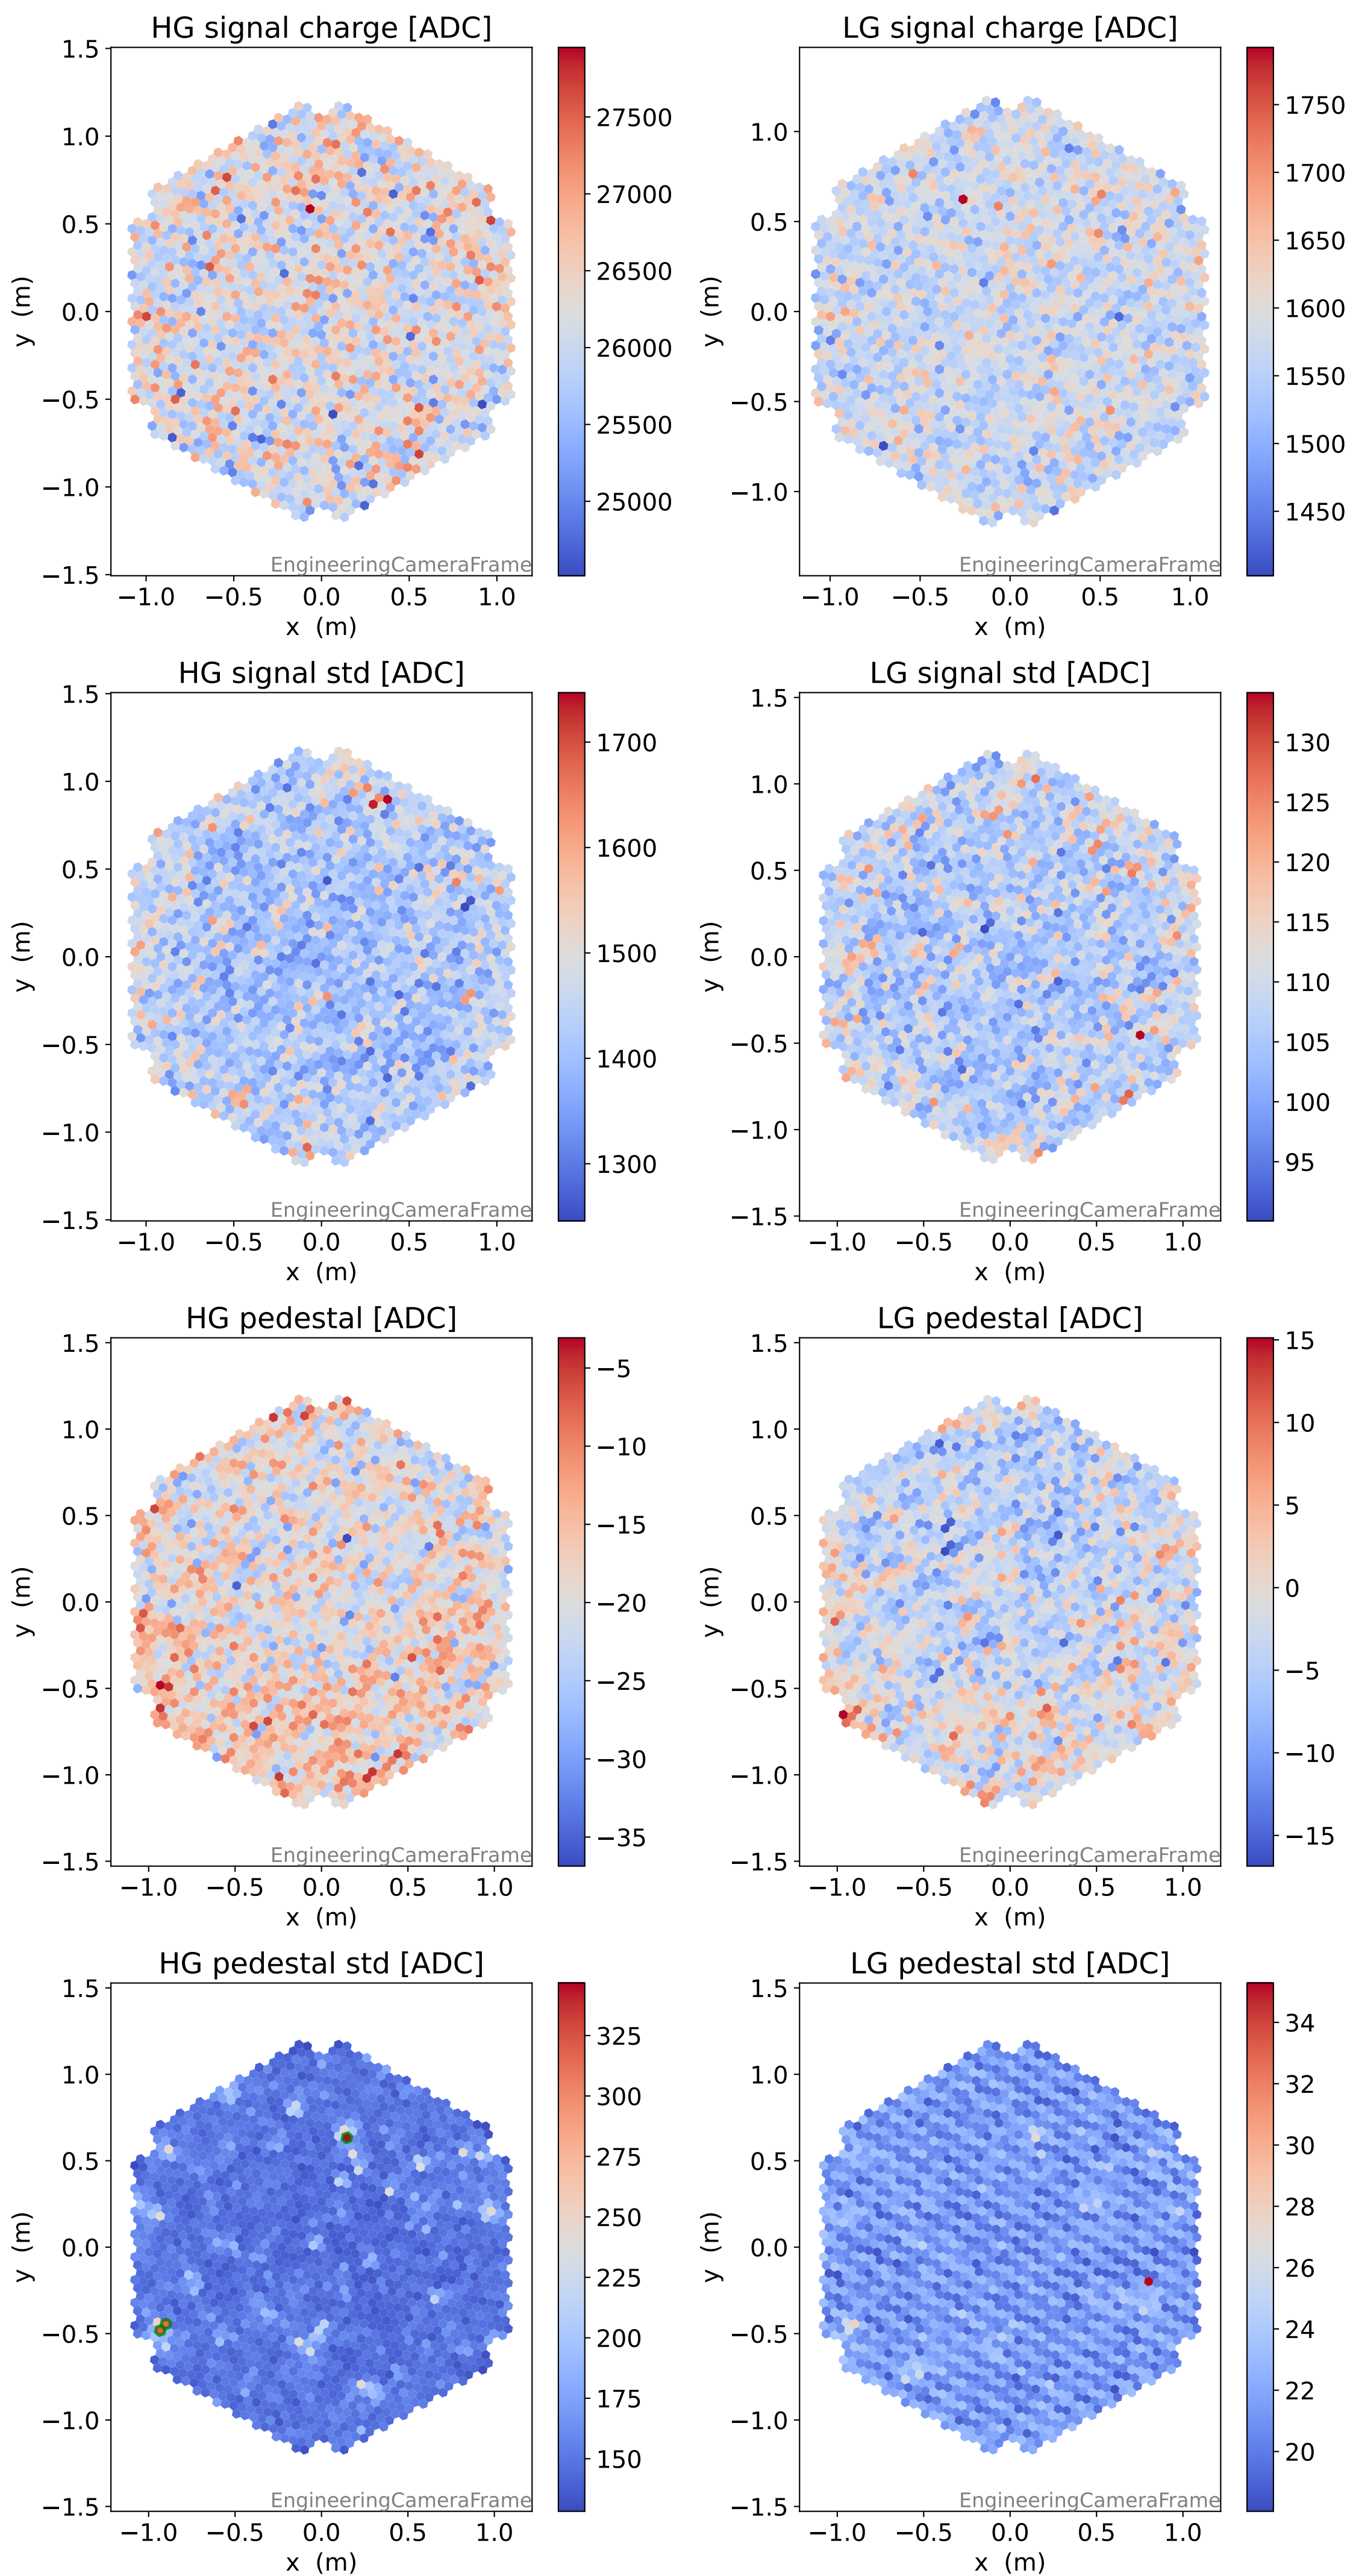

Run 8688

Run 8688

Run 8688 channel: HG

FF sample of 10000 events

pedestal sample of 10000 events

flat-fielded gain [ADC/pe]

Run 8688 channel: LG

FF sample of 10000 events

pedestal sample of 10000 events

flat-fielded gain [ADC/pe]