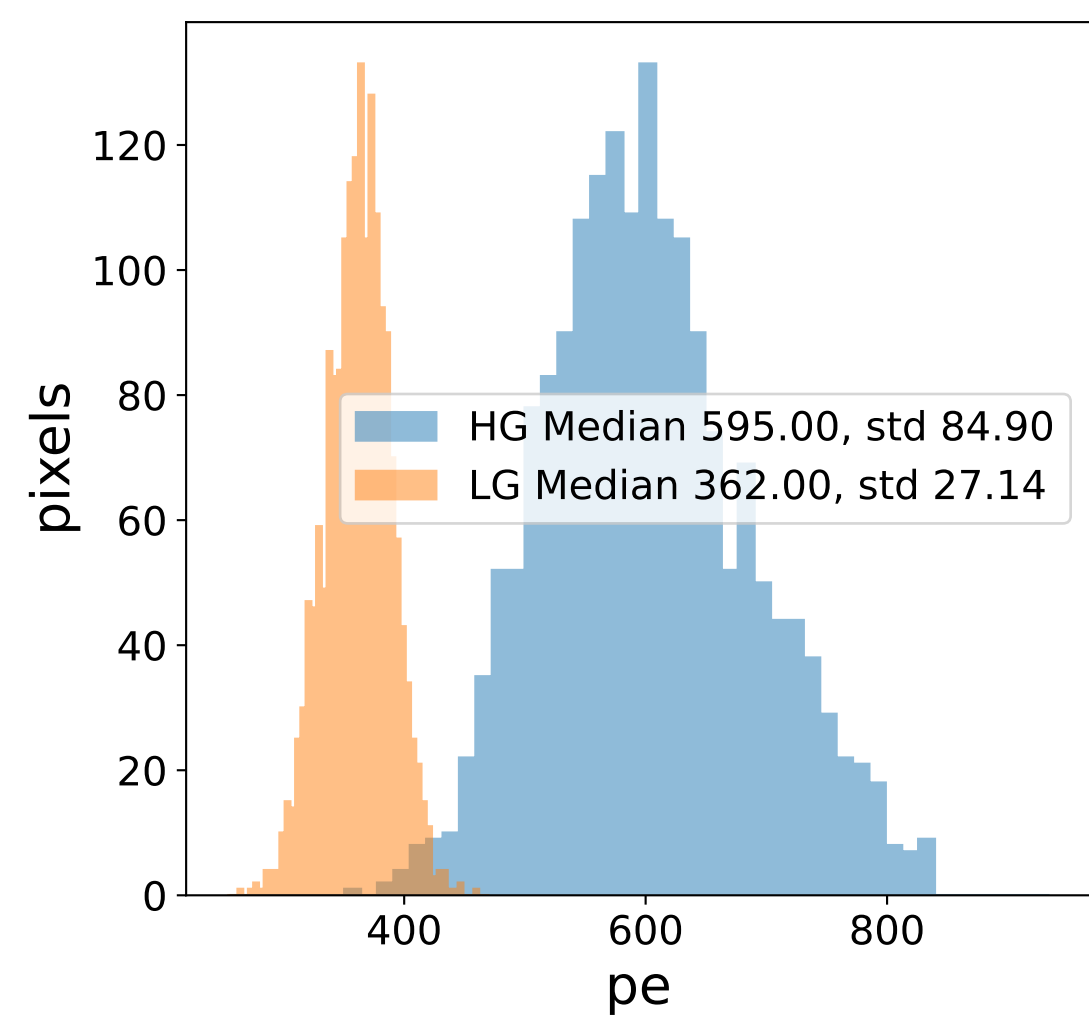

Run 8688

Run 8688

Run 8688 channel: HG

FF sample of 10000 events

pedestal sample of 10000 events

flat-fielded gain [ADC/pe]

Run 8688 channel: LG

FF sample of 10000 events

pedestal sample of 10000 events

flat-fielded gain [ADC/pe]