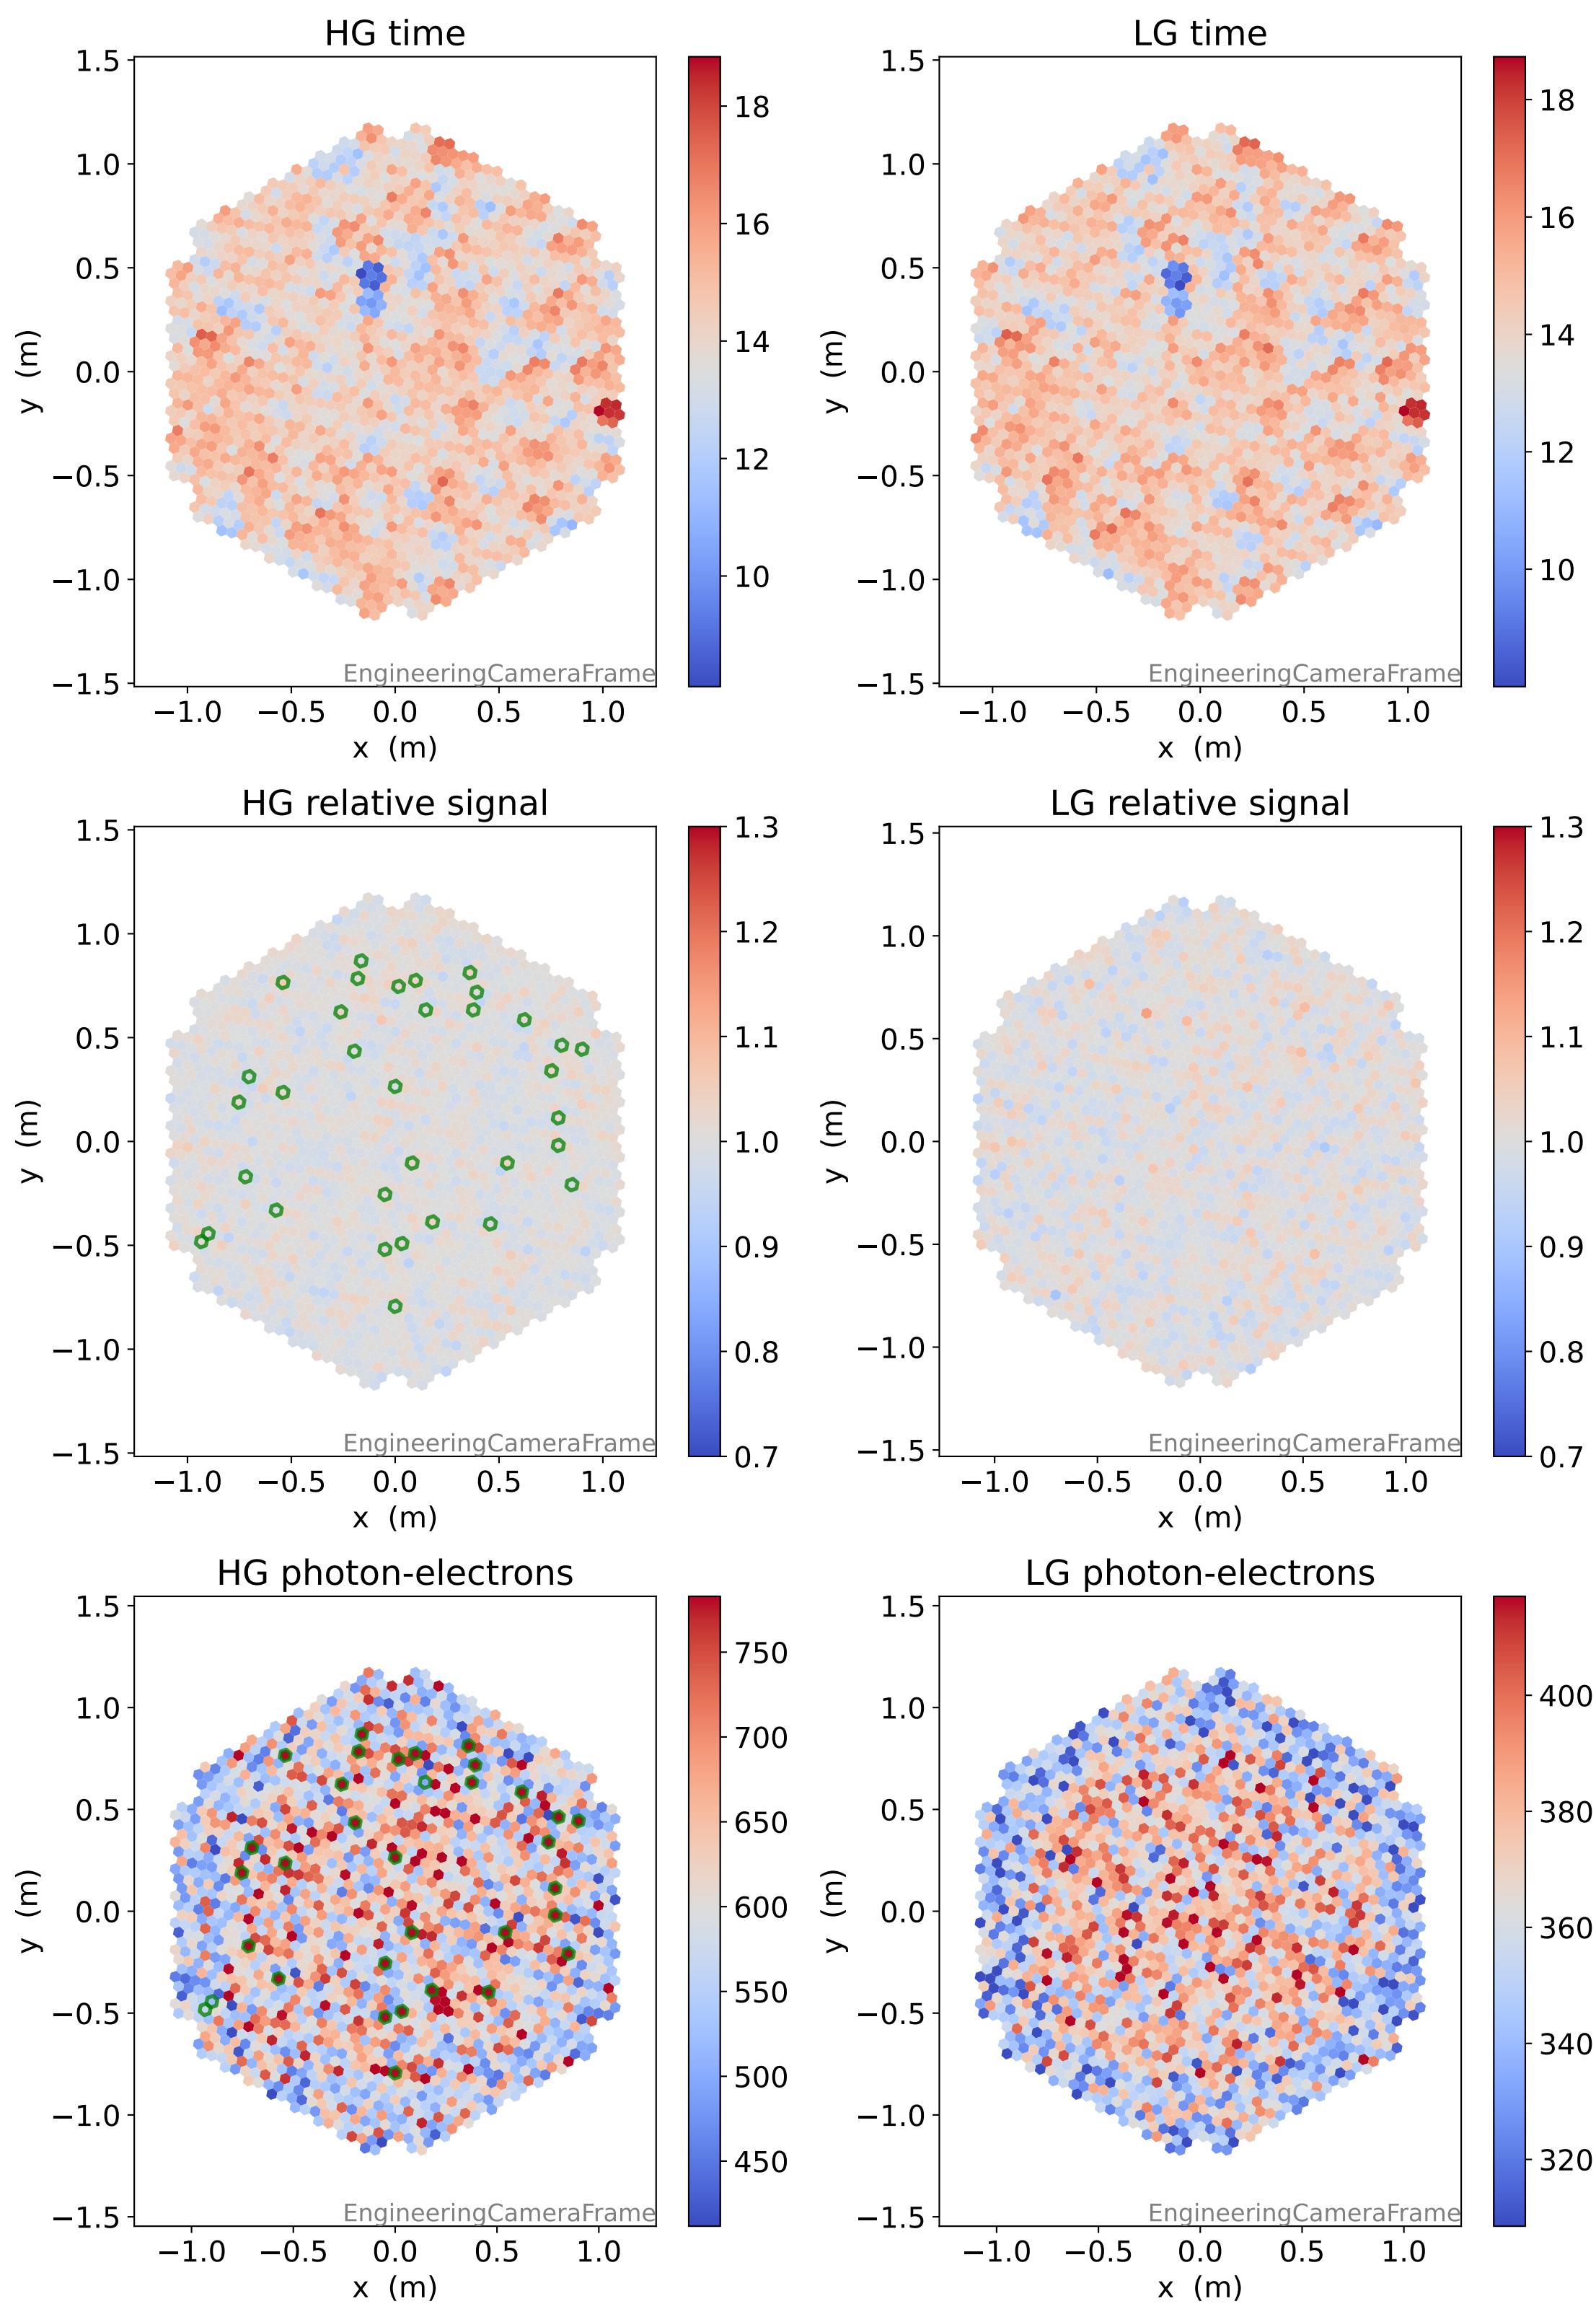

Run 8688

Run 8688

Run 8688 channel: HG

FF sample of 10000 events

pedestal sample of 10000 events

flat-fielded gain [ADC/pe]

Run 8688 channel: LG

FF sample of 10000 events

pedestal sample of 10000 events

flat-fielded gain [ADC/pe]