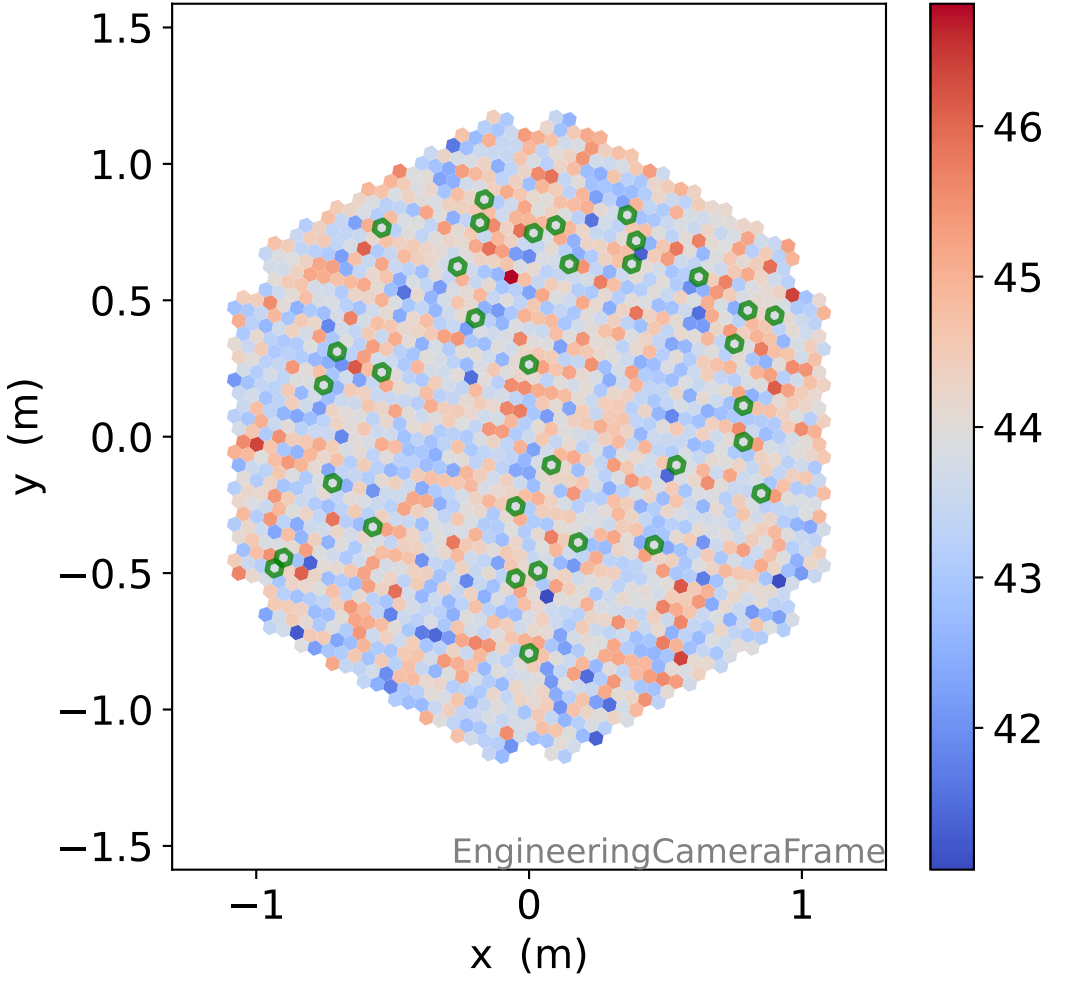

Run 8688

Run 8688

Run 8688 channel: HG

FF sample of 10000 events

pedestal sample of 10000 events

flat-fielded gain [ADC/pe]

Run 8688 channel: LG

FF sample of 10000 events

pedestal sample of 10000 events

flat-fielded gain [ADC/pe]