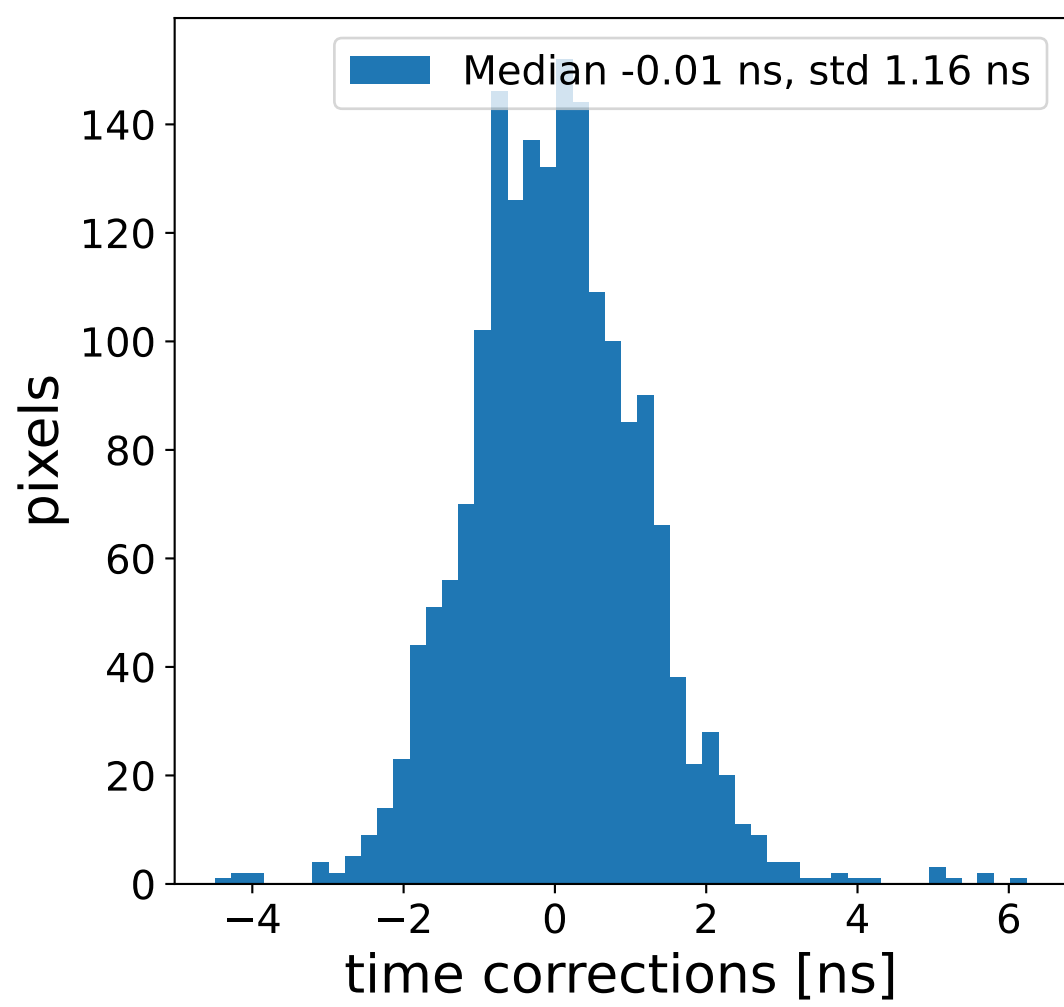

Run 8688

Run 8688

Run 8688 channel: HG

FF sample of 10000 events

pedestal sample of 10000 events

flat-fielded gain [ADC/pe]

Run 8688 channel: LG

FF sample of 10000 events

pedestal sample of 10000 events

flat-fielded gain [ADC/pe]