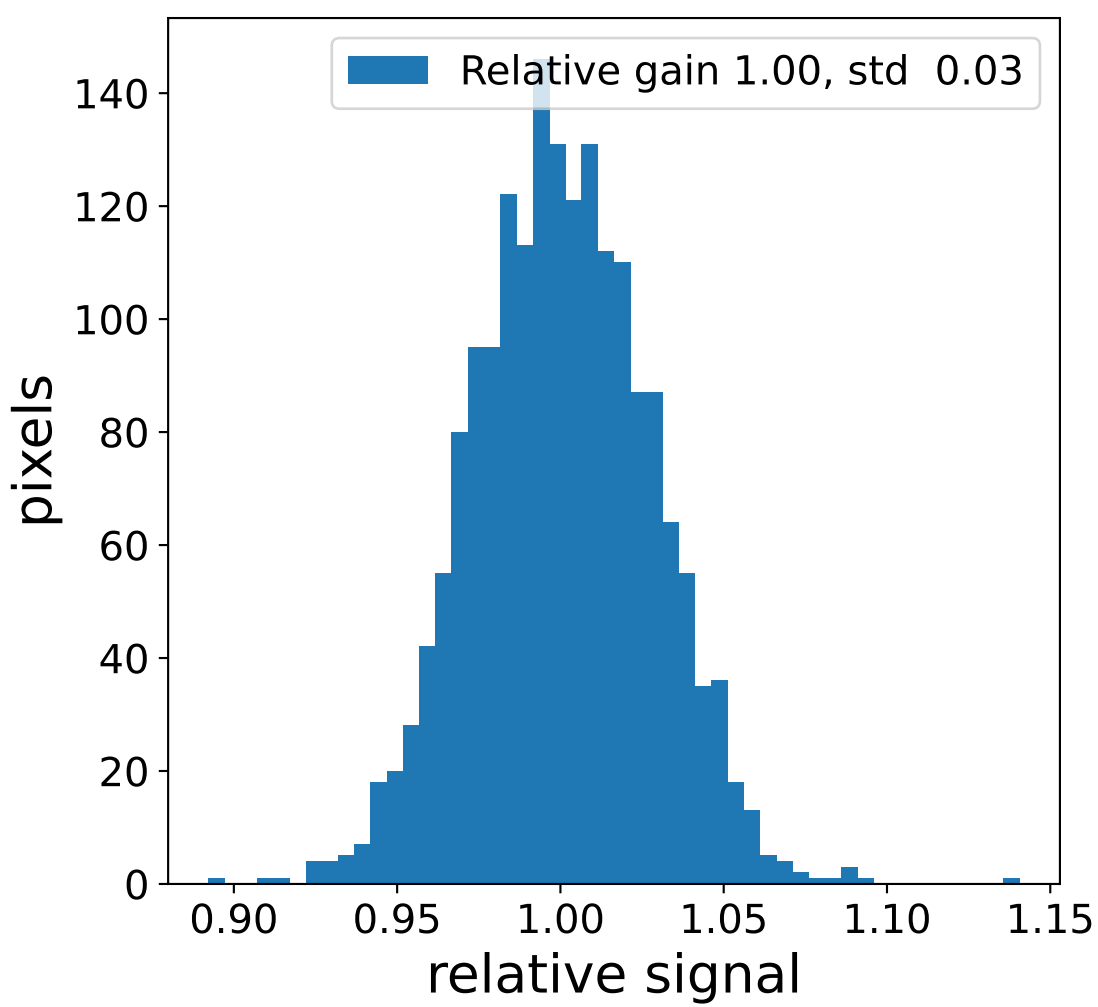

Run 8688

Run 8688

Run 8688 channel: HG

FF sample of 10000 events

pedestal sample of 10000 events

flat-fielded gain [ADC/pe]

Run 8688 channel: LG

FF sample of 10000 events

pedestal sample of 10000 events

flat-fielded gain [ADC/pe]