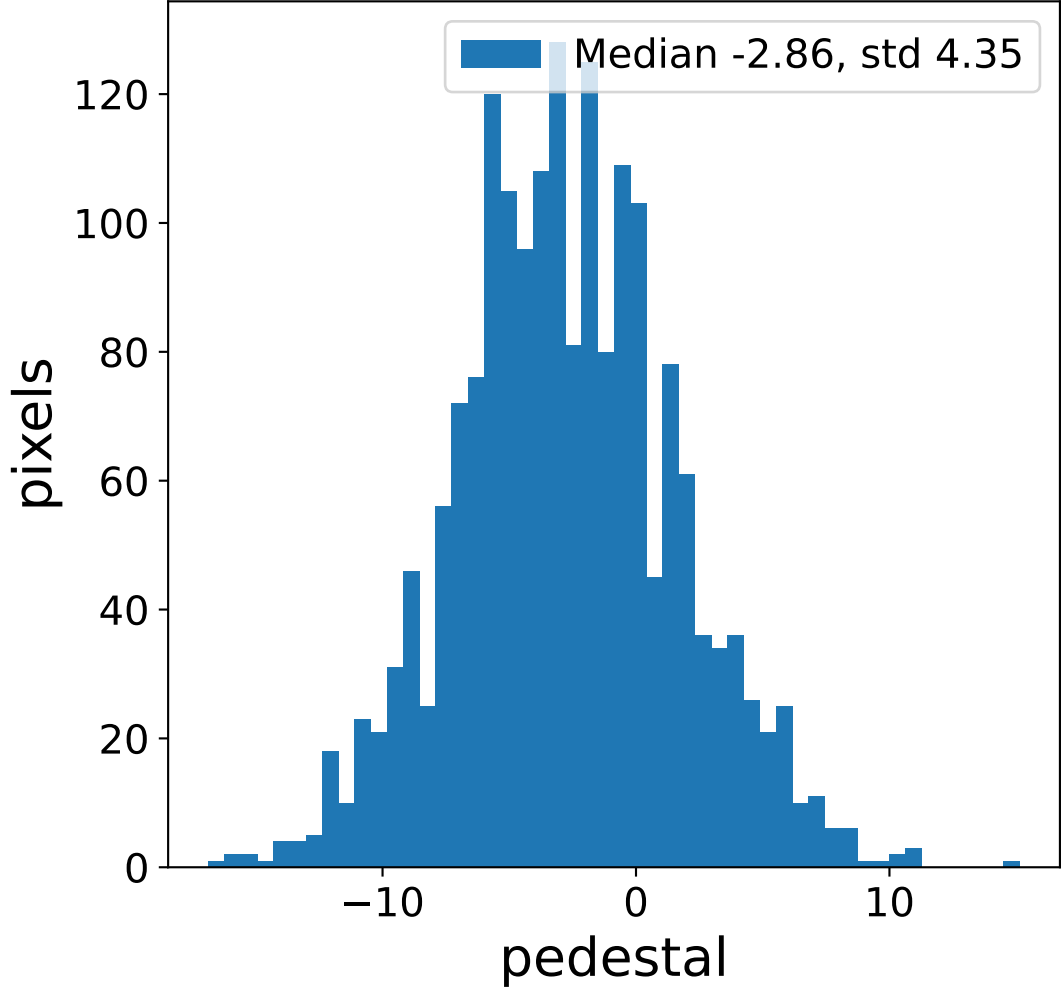

Run 8688

Run 8688

Run 8688 channel: HG

FF sample of 10000 events

pedestal sample of 10000 events

flat-fielded gain [ADC/pe]

Run 8688 channel: LG

FF sample of 10000 events

pedestal sample of 10000 events

flat-fielded gain [ADC/pe]