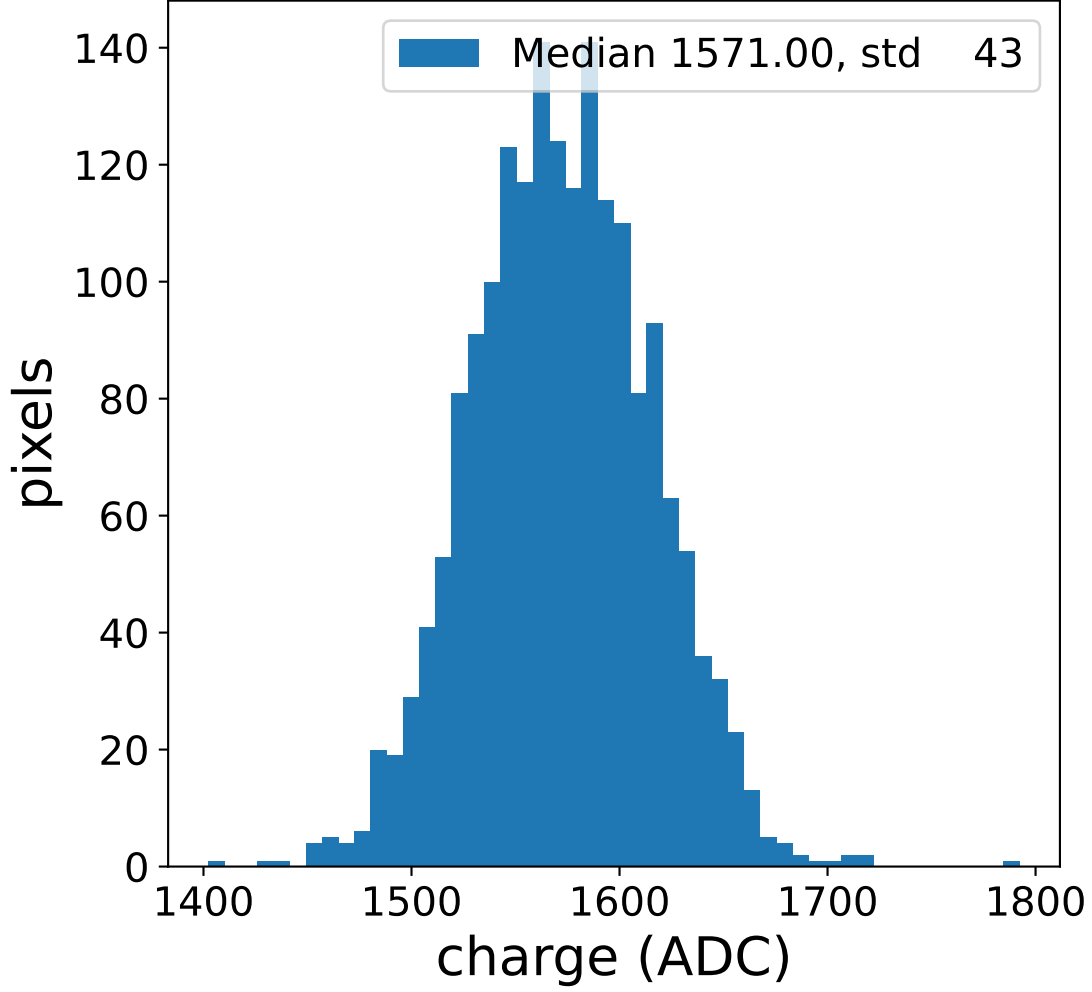

Run 8688

Run 8688

Run 8688 channel: HG

FF sample of 10000 events

pedestal sample of 10000 events

flat-fielded gain [ADC/pe]

Run 8688 channel: LG

FF sample of 10000 events

pedestal sample of 10000 events

flat-fielded gain [ADC/pe]