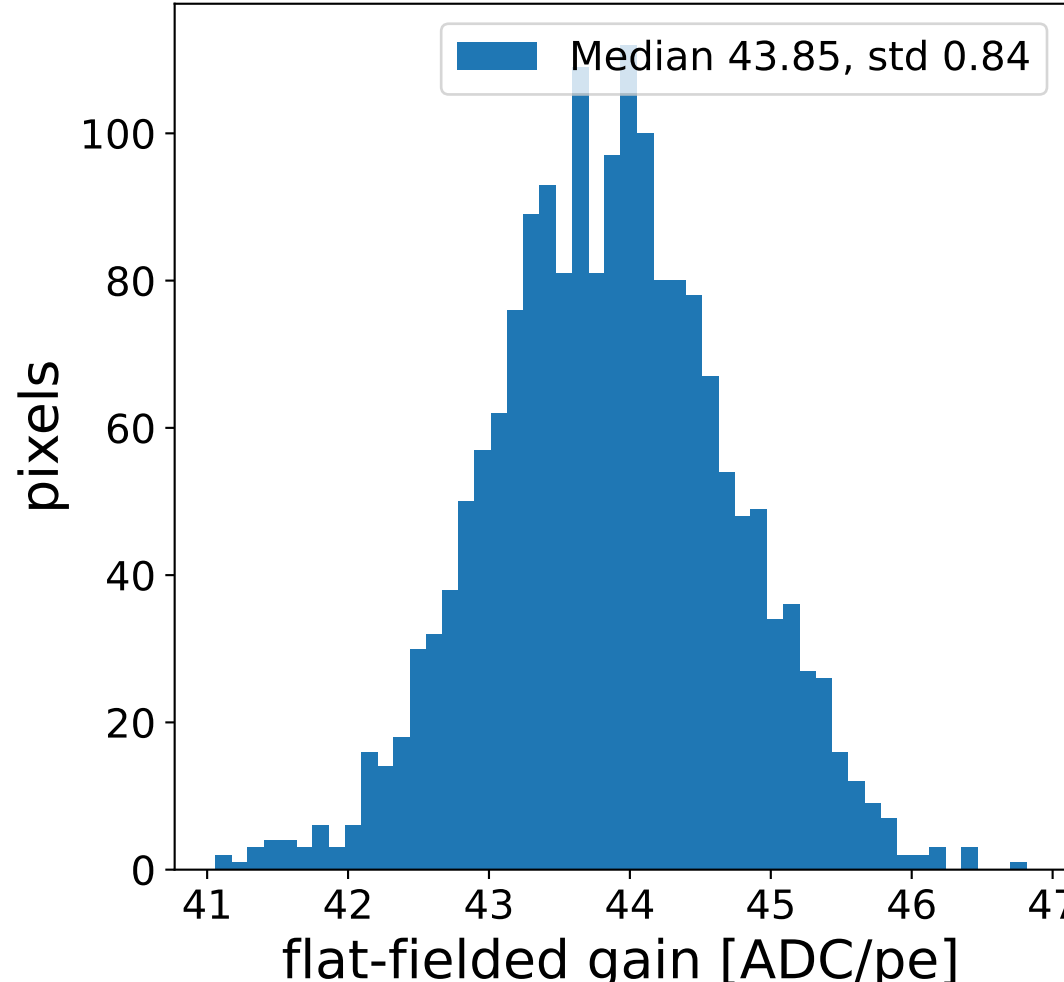

Run 8688

Run 8688

Run 8688 channel: HG

FF sample of 10000 events

pedestal sample of 10000 events

flat-fielded gain [ADC/pe]

Run 8688 channel: LG

FF sample of 10000 events

pedestal sample of 10000 events

flat-fielded gain [ADC/pe]