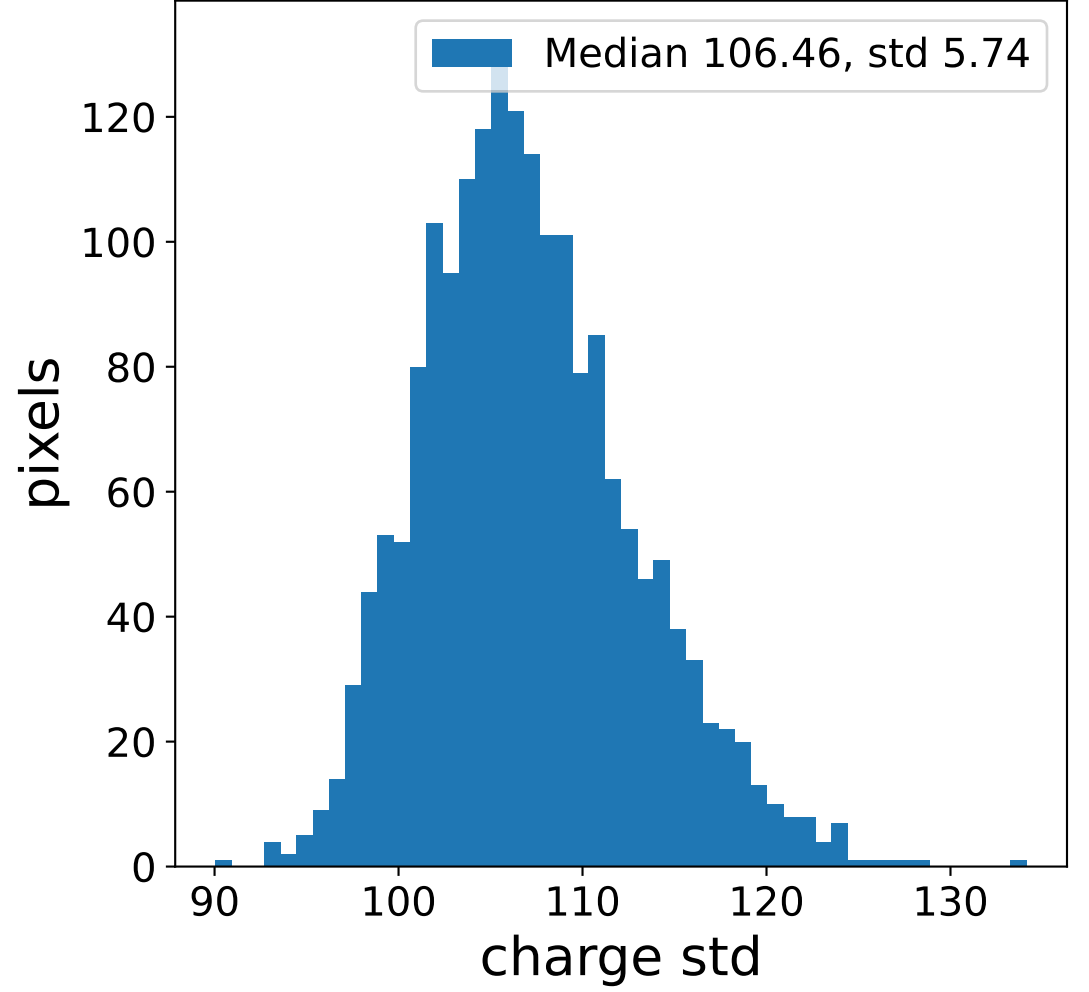

Run 8688

Run 8688

Run 8688 channel: HG

FF sample of 10000 events

pedestal sample of 10000 events

flat-fielded gain [ADC/pe]

Run 8688 channel: LG

FF sample of 10000 events

pedestal sample of 10000 events

flat-fielded gain [ADC/pe]