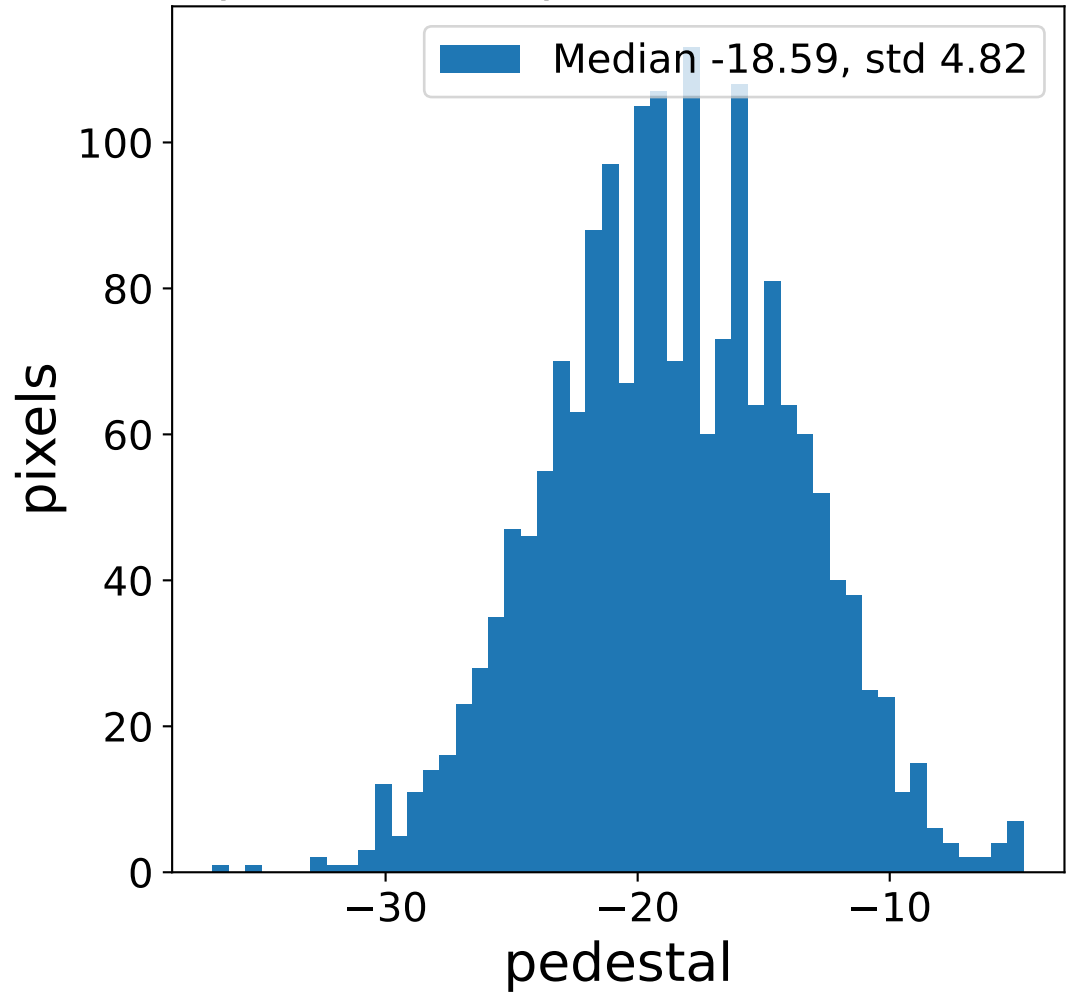

Run 8688

Run 8688

Run 8688 channel: HG

FF sample of 10000 events

pedestal sample of 10000 events

flat-fielded gain [ADC/pe]

Run 8688 channel: LG

FF sample of 10000 events

pedestal sample of 10000 events

flat-fielded gain [ADC/pe]