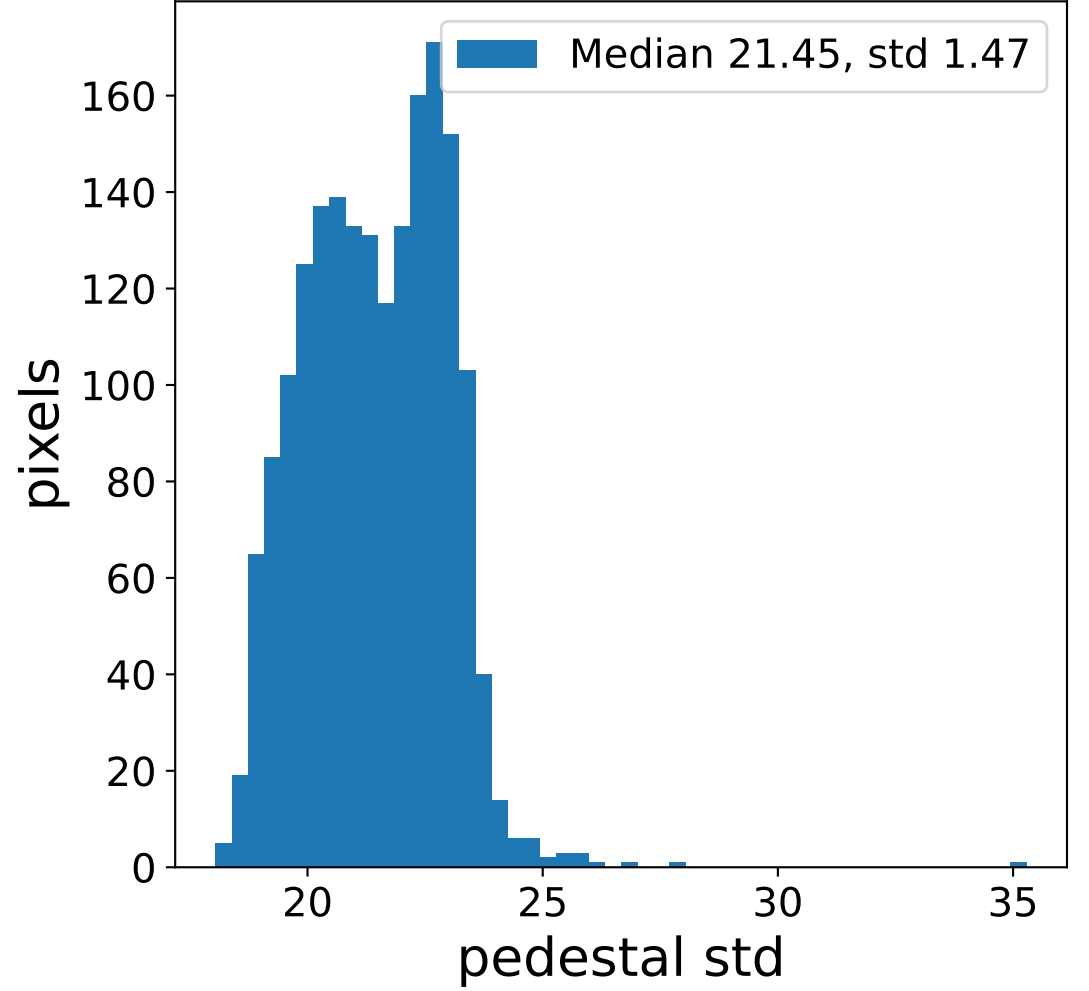

Run 8688

Run 8688

Run 8688 channel: HG

FF sample of 10000 events

pedestal sample of 10000 events

flat-fielded gain [ADC/pe]

Run 8688 channel: LG

FF sample of 10000 events

pedestal sample of 10000 events

flat-fielded gain [ADC/pe]