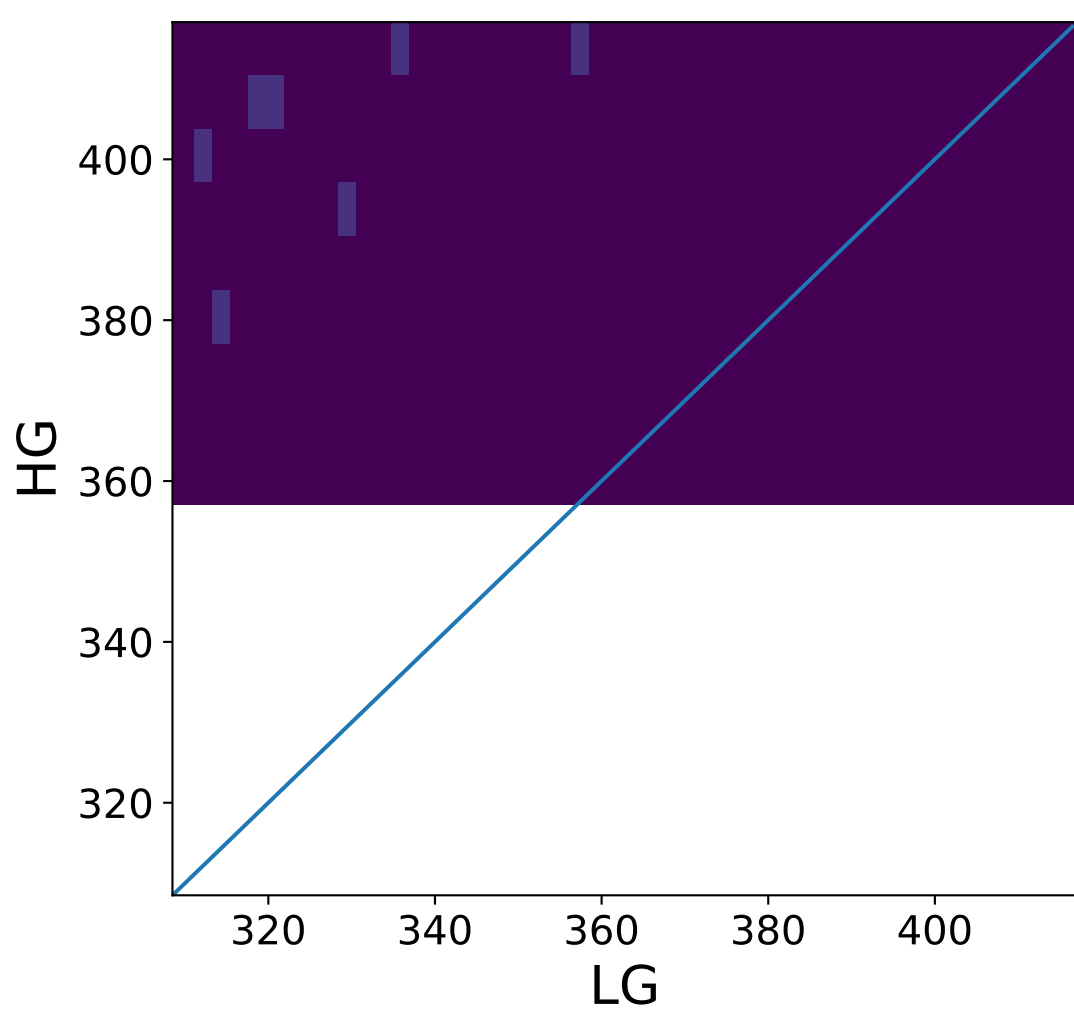

Run 8688

Run 8688

Run 8688 channel: HG

FF sample of 10000 events

pedestal sample of 10000 events

flat-fielded gain [ADC/pe]

Run 8688 channel: LG

FF sample of 10000 events

pedestal sample of 10000 events

flat-fielded gain [ADC/pe]