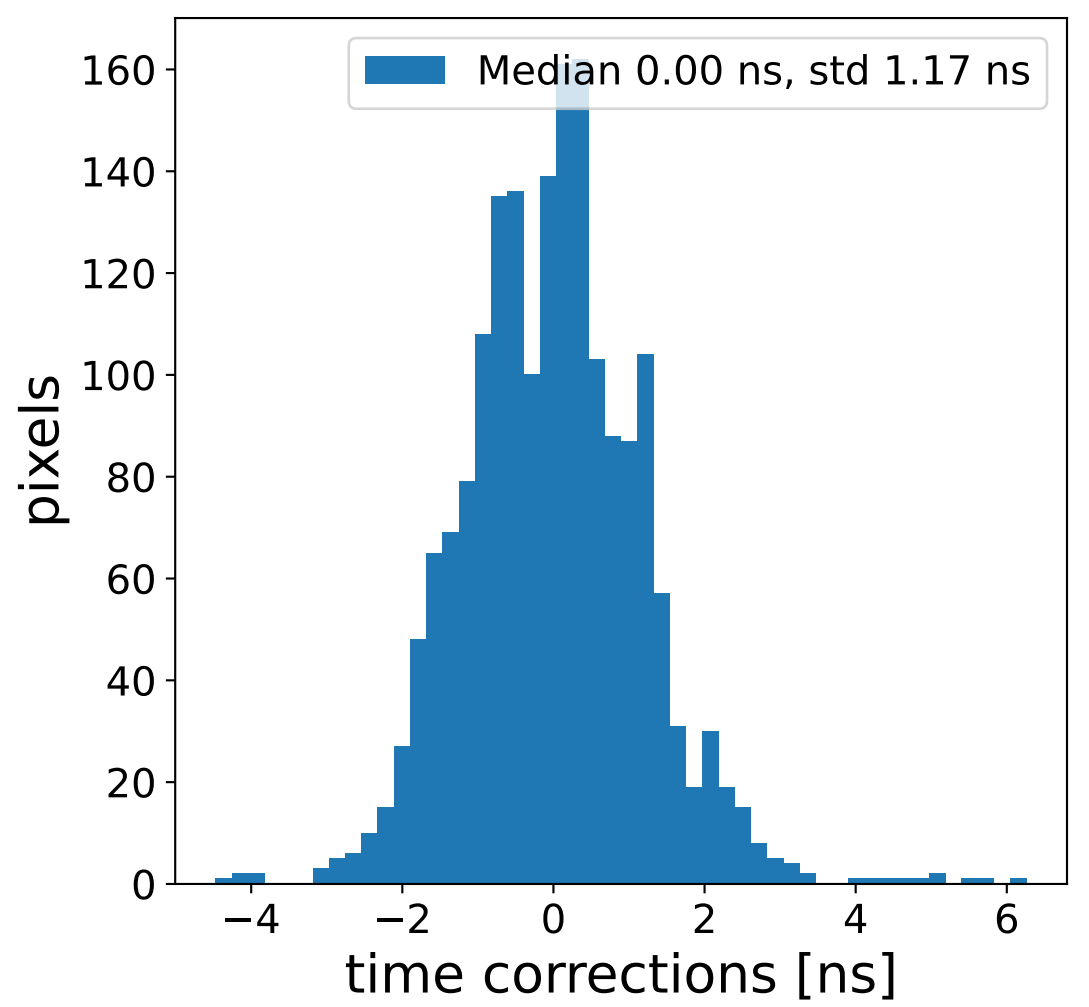

Run 8688

Run 8688

Run 8688 channel: HG

FF sample of 10000 events

pedestal sample of 10000 events

flat-fielded gain [ADC/pe]

Run 8688 channel: LG

FF sample of 10000 events

pedestal sample of 10000 events

flat-fielded gain [ADC/pe]