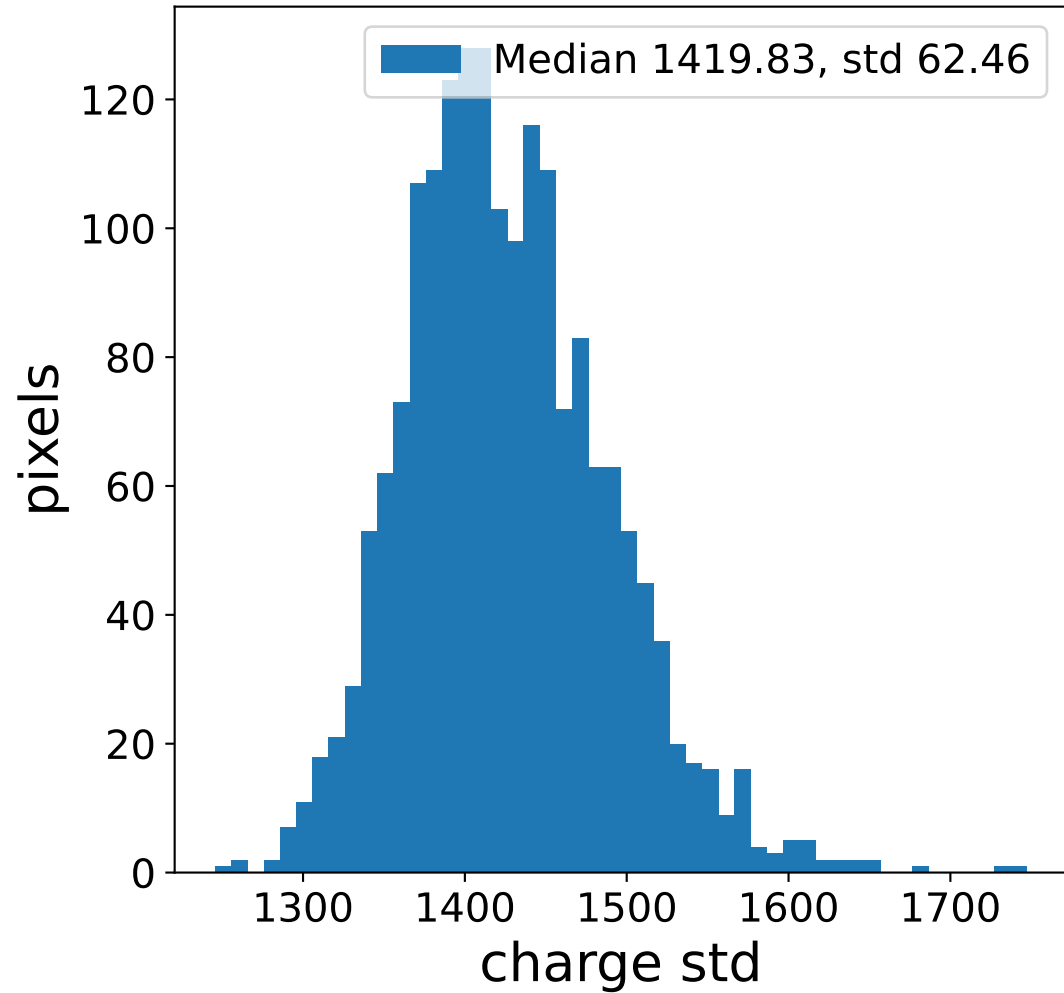

Run 8688

Run 8688

Run 8688 channel: HG

FF sample of 10000 events

pedestal sample of 10000 events

flat-fielded gain [ADC/pe]

Run 8688 channel: LG

FF sample of 10000 events

pedestal sample of 10000 events

flat-fielded gain [ADC/pe]