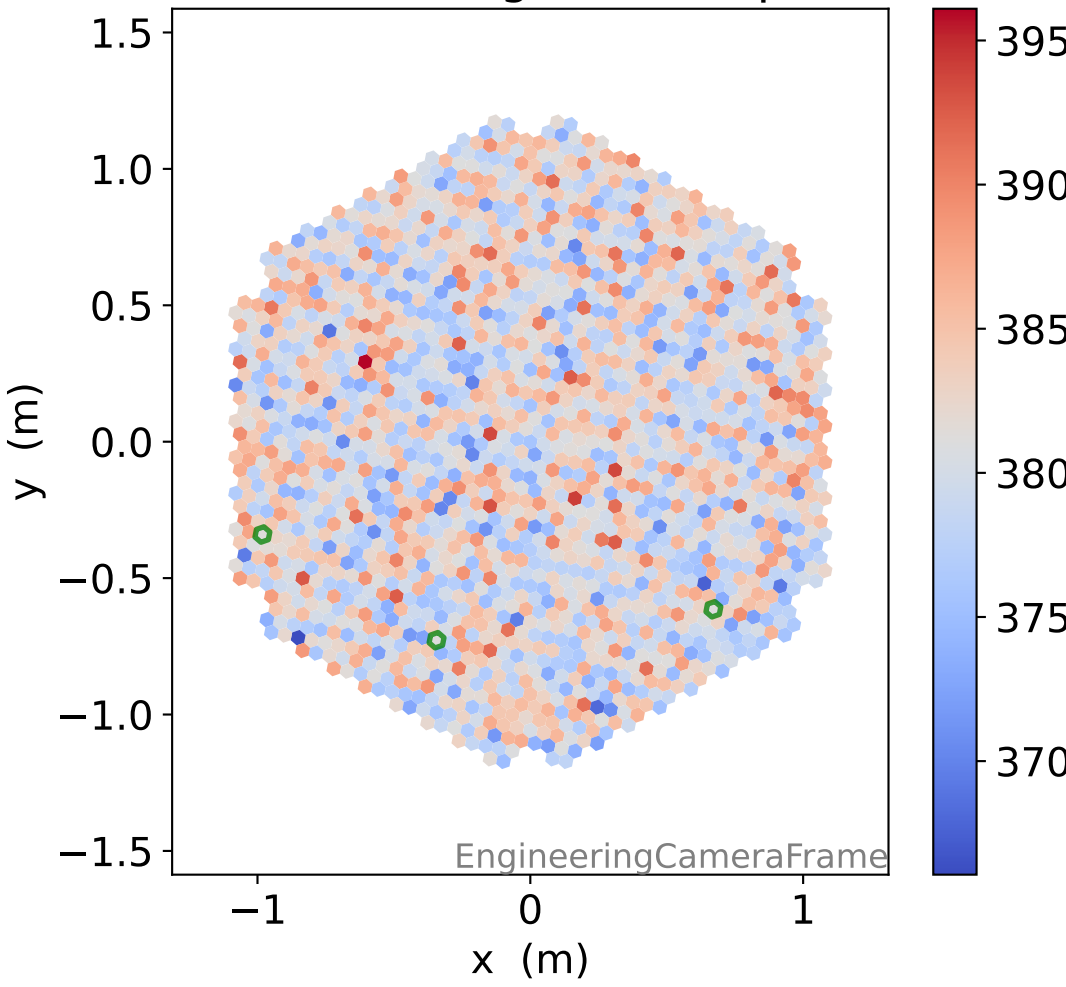

Run 8683

Run 8683

Run 8683 channel: HG

FF sample of 10000 events

pedestal sample of 10000 events

flat-fielded gain [ADC/pe]

Run 8683 channel: LG

FF sample of 10000 events

pedestal sample of 10000 events

flat-fielded gain [ADC/pe]