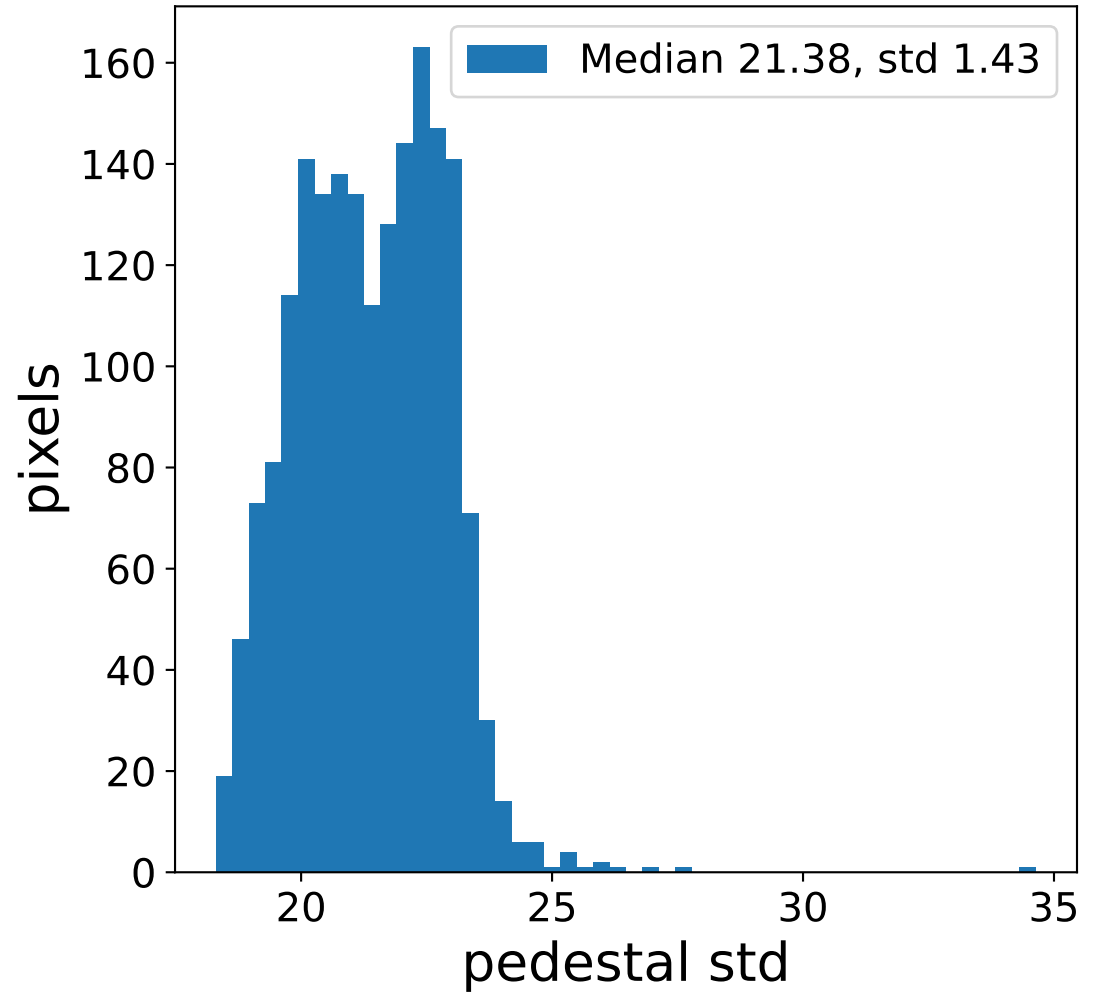

Run 8683

Run 8683

Run 8683 channel: HG

FF sample of 10000 events

pedestal sample of 10000 events

flat-fielded gain [ADC/pe]

Run 8683 channel: LG

FF sample of 10000 events

pedestal sample of 10000 events

flat-fielded gain [ADC/pe]