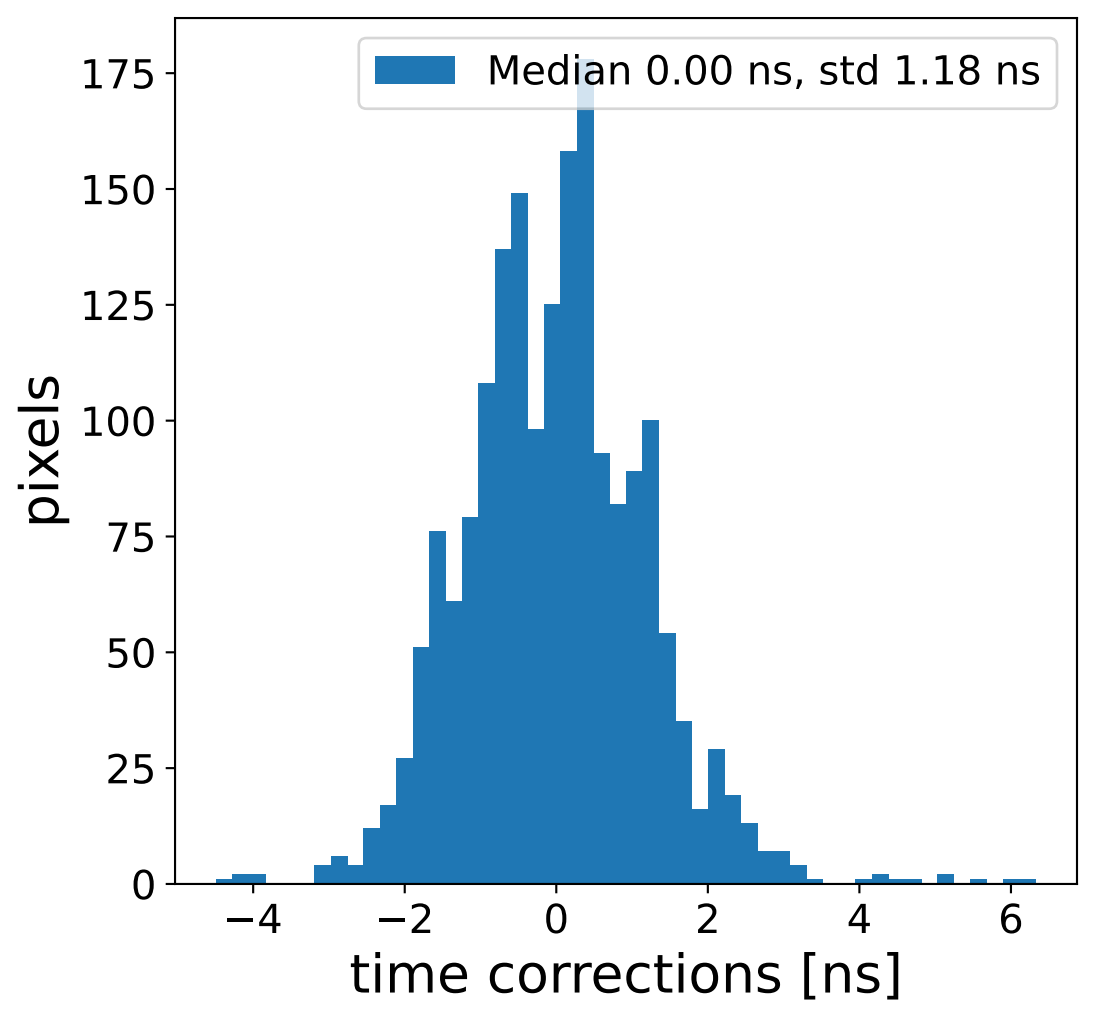

Run 8683

Run 8683

Run 8683 channel: HG

FF sample of 10000 events

pedestal sample of 10000 events

flat-fielded gain [ADC/pe]

Run 8683 channel: LG

FF sample of 10000 events

pedestal sample of 10000 events

flat-fielded gain [ADC/pe]