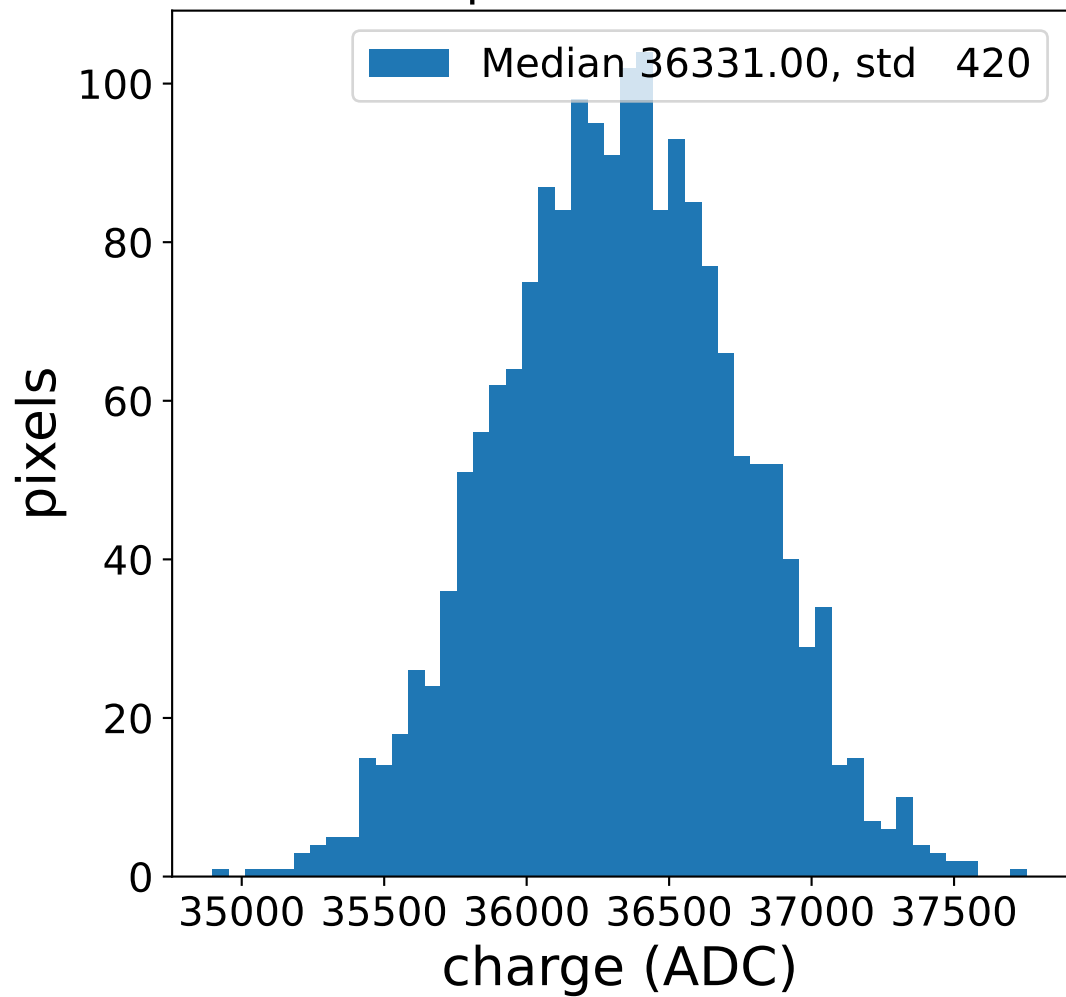

Run 8683

Run 8683

Run 8683 channel: HG

FF sample of 10000 events

pedestal sample of 10000 events

flat-fielded gain [ADC/pe]

Run 8683 channel: LG

FF sample of 10000 events

pedestal sample of 10000 events

flat-fielded gain [ADC/pe]