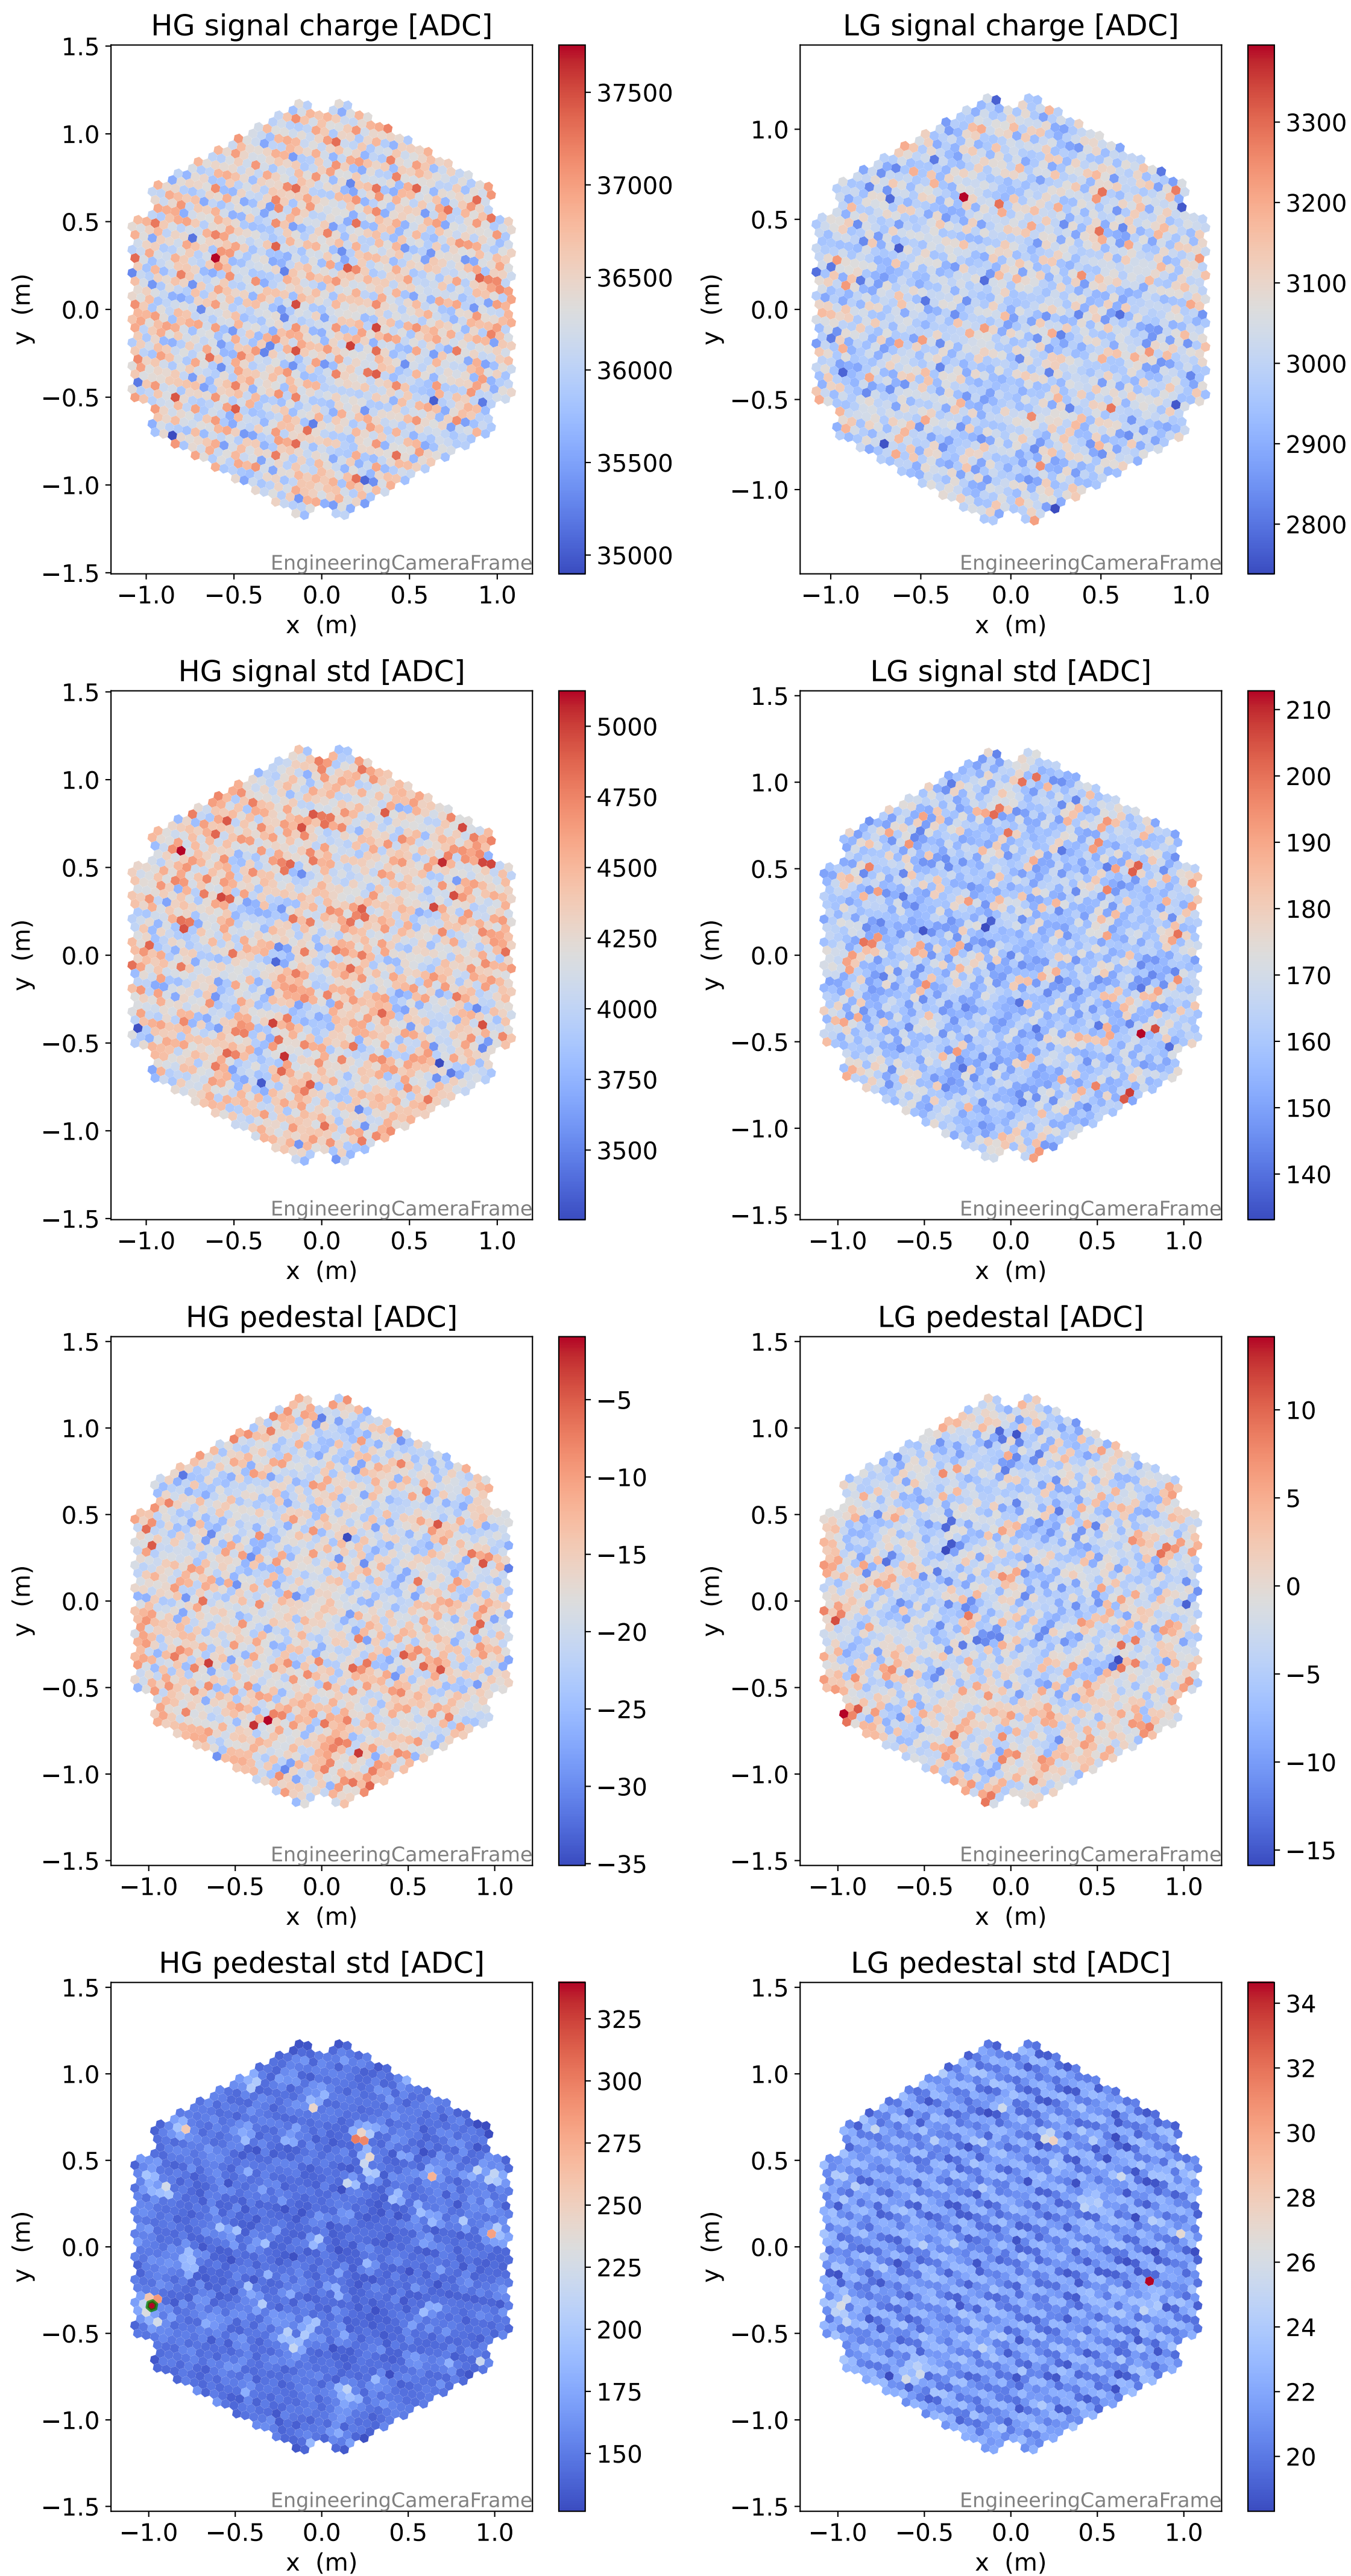

Run 8683

Run 8683

Run 8683 channel: HG

FF sample of 10000 events

pedestal sample of 10000 events

flat-fielded gain [ADC/pe]

Run 8683 channel: LG

FF sample of 10000 events

pedestal sample of 10000 events

flat-fielded gain [ADC/pe]