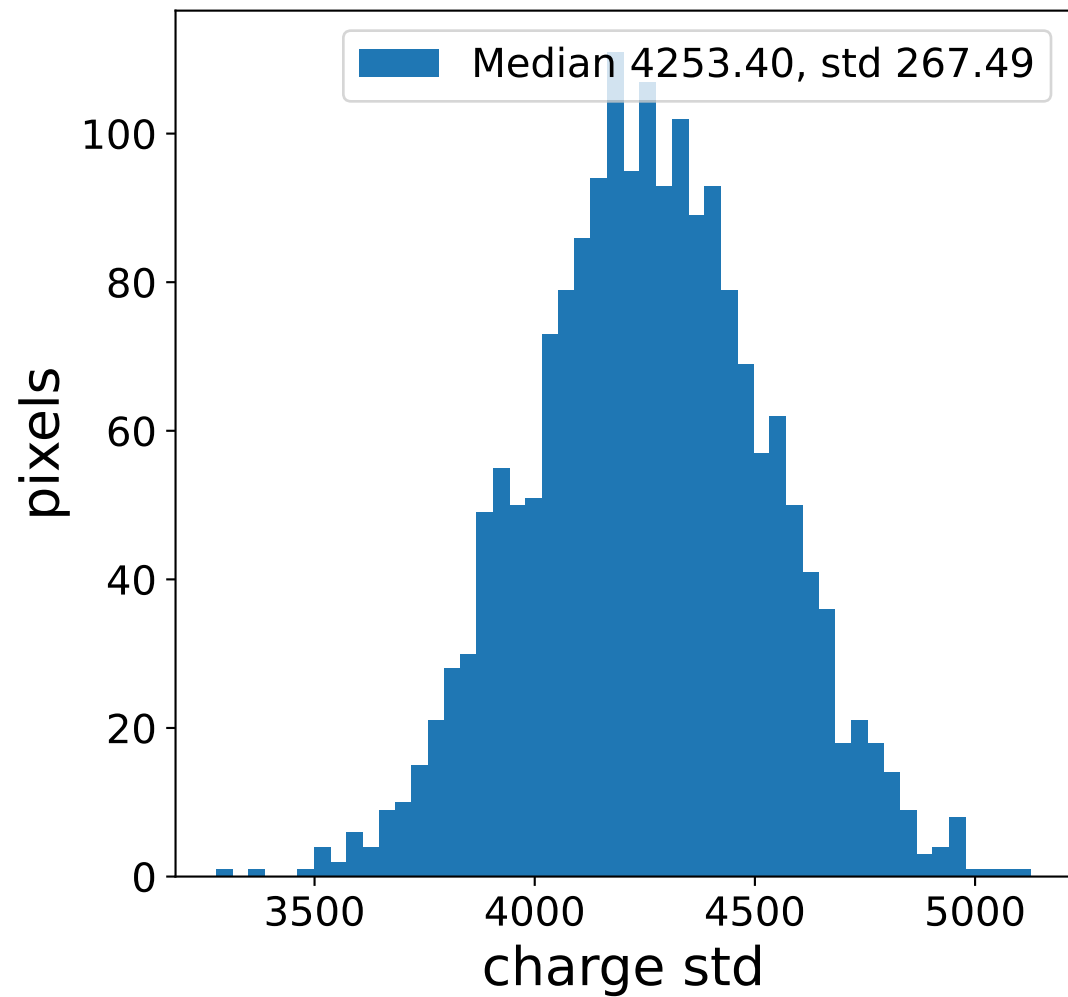

Run 8683

Run 8683

Run 8683 channel: HG

FF sample of 10000 events

pedestal sample of 10000 events

flat-fielded gain [ADC/pe]

Run 8683 channel: LG

FF sample of 10000 events

pedestal sample of 10000 events

flat-fielded gain [ADC/pe]