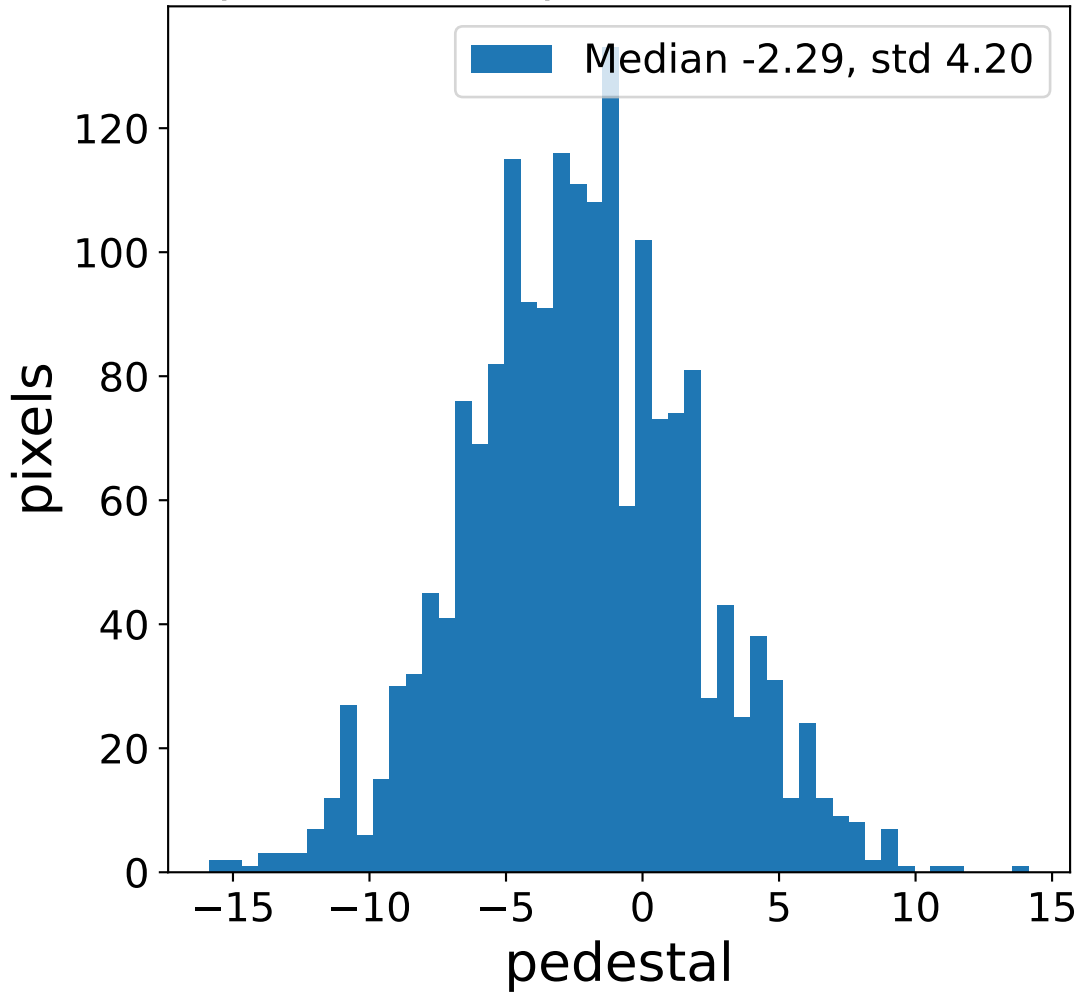

Run 8683

Run 8683

Run 8683 channel: HG

FF sample of 10000 events

pedestal sample of 10000 events

flat-fielded gain [ADC/pe]

Run 8683 channel: LG

FF sample of 10000 events

pedestal sample of 10000 events

flat-fielded gain [ADC/pe]