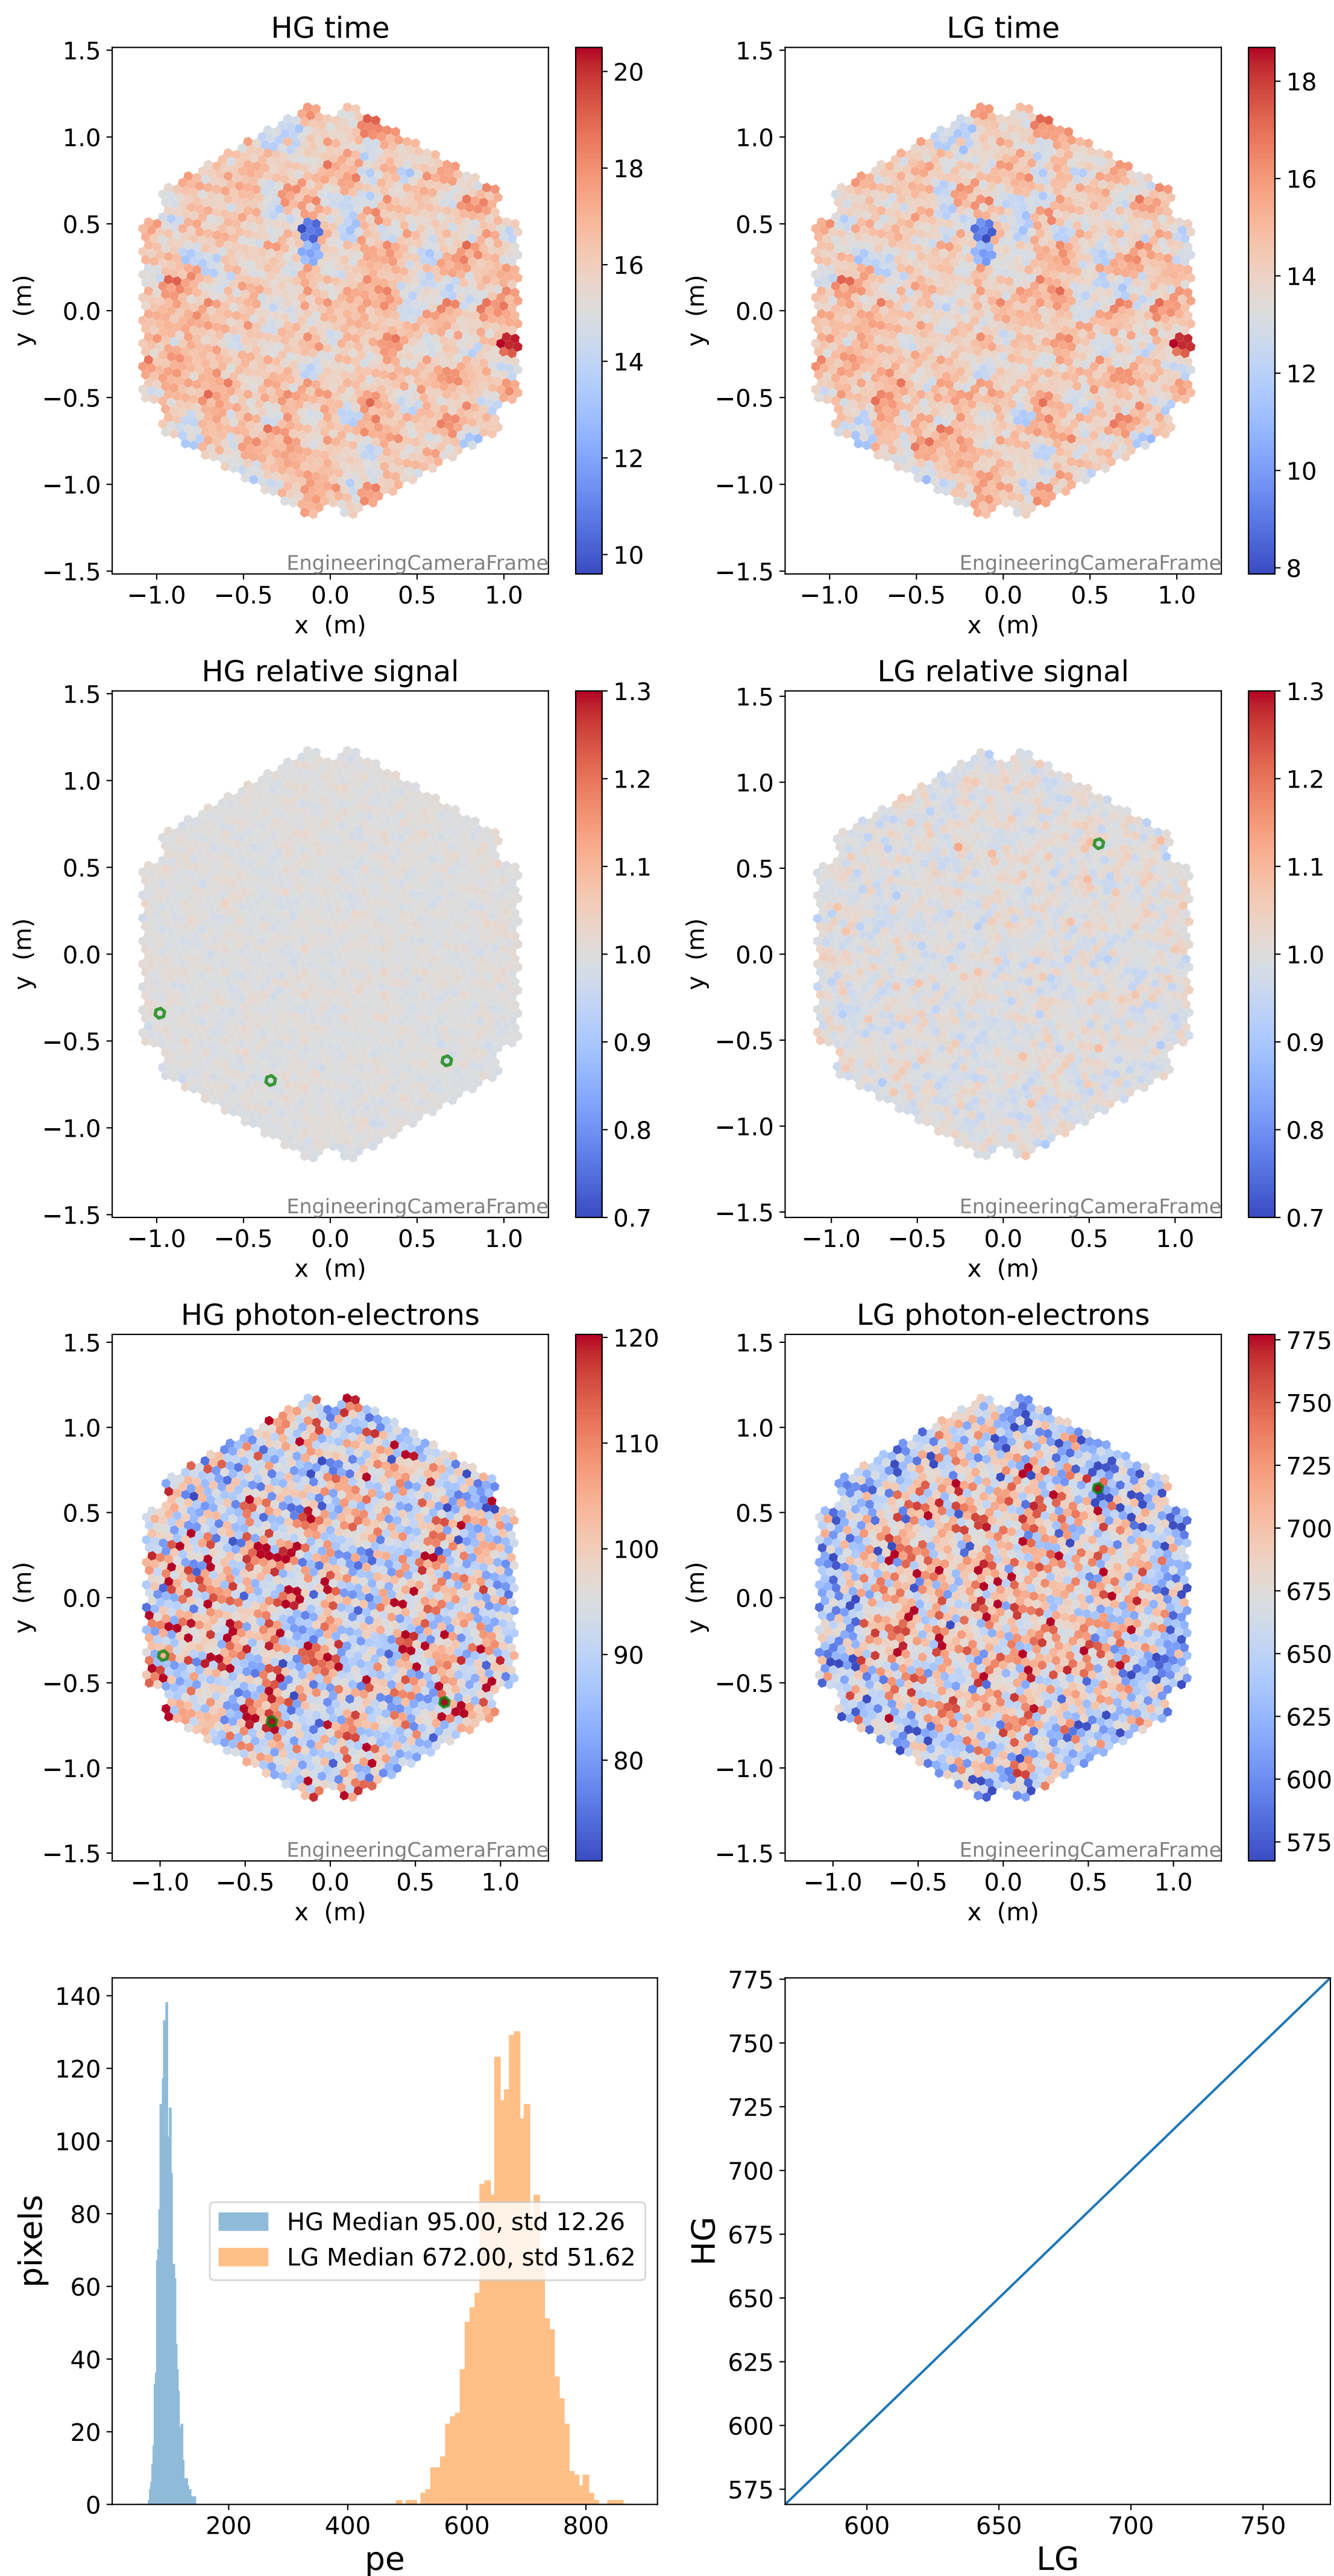

Run 8683

Run 8683

Run 8683 channel: HG

FF sample of 10000 events

pedestal sample of 10000 events

flat-fielded gain [ADC/pe]

Run 8683 channel: LG

FF sample of 10000 events

pedestal sample of 10000 events

flat-fielded gain [ADC/pe]