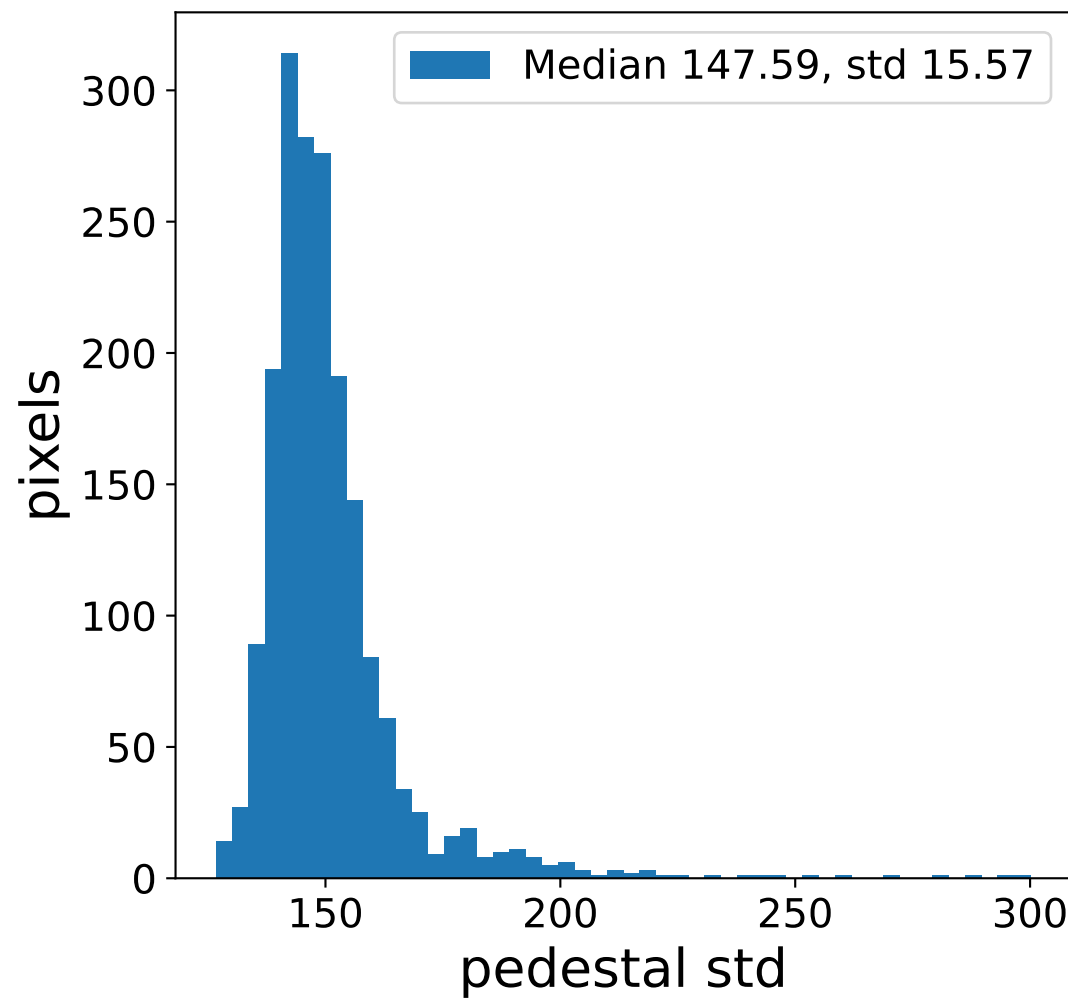

Run 8683

Run 8683

Run 8683 channel: HG

FF sample of 10000 events

pedestal sample of 10000 events

flat-fielded gain [ADC/pe]

Run 8683 channel: LG

FF sample of 10000 events

pedestal sample of 10000 events

flat-fielded gain [ADC/pe]