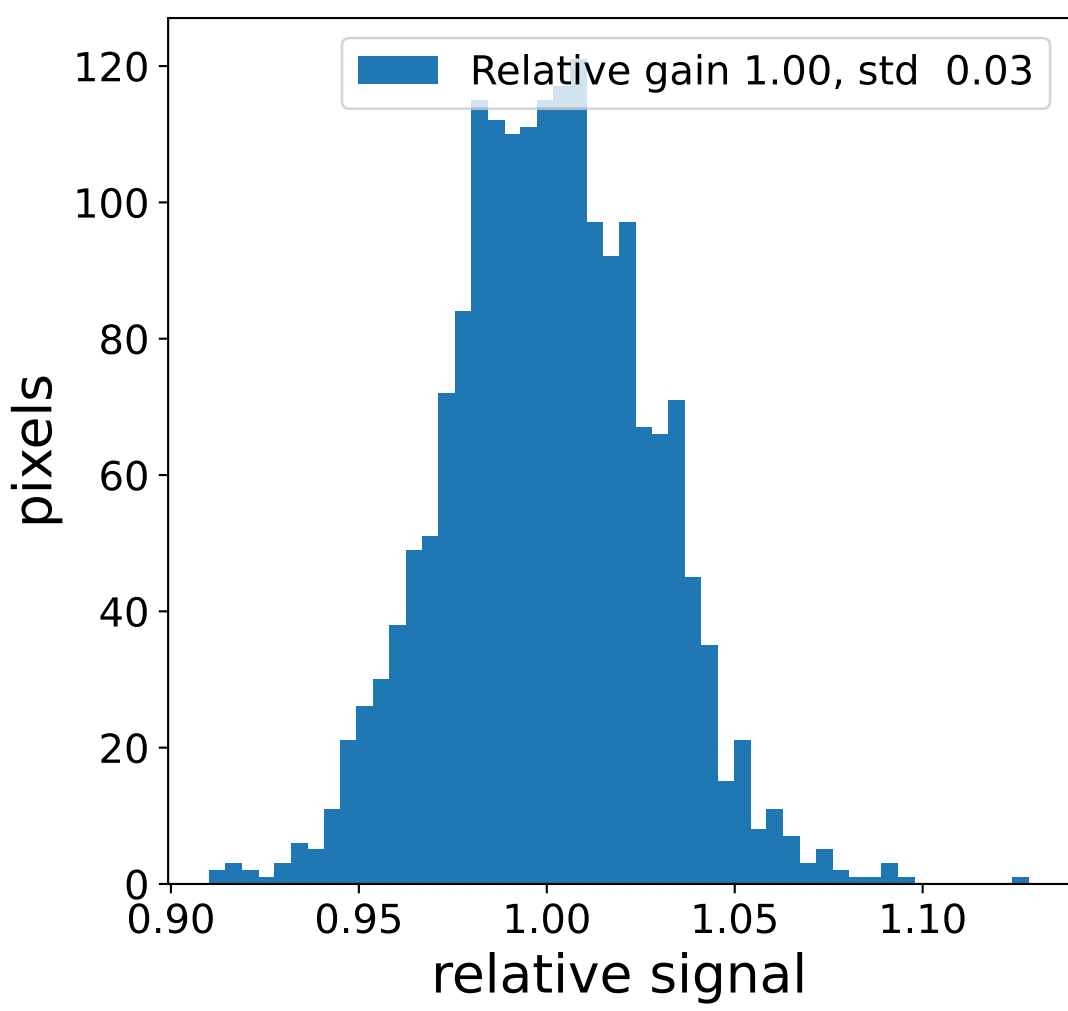

Run 8683

Run 8683

Run 8683 channel: HG

FF sample of 10000 events

pedestal sample of 10000 events

flat-fielded gain [ADC/pe]

Run 8683 channel: LG

FF sample of 10000 events

pedestal sample of 10000 events

flat-fielded gain [ADC/pe]