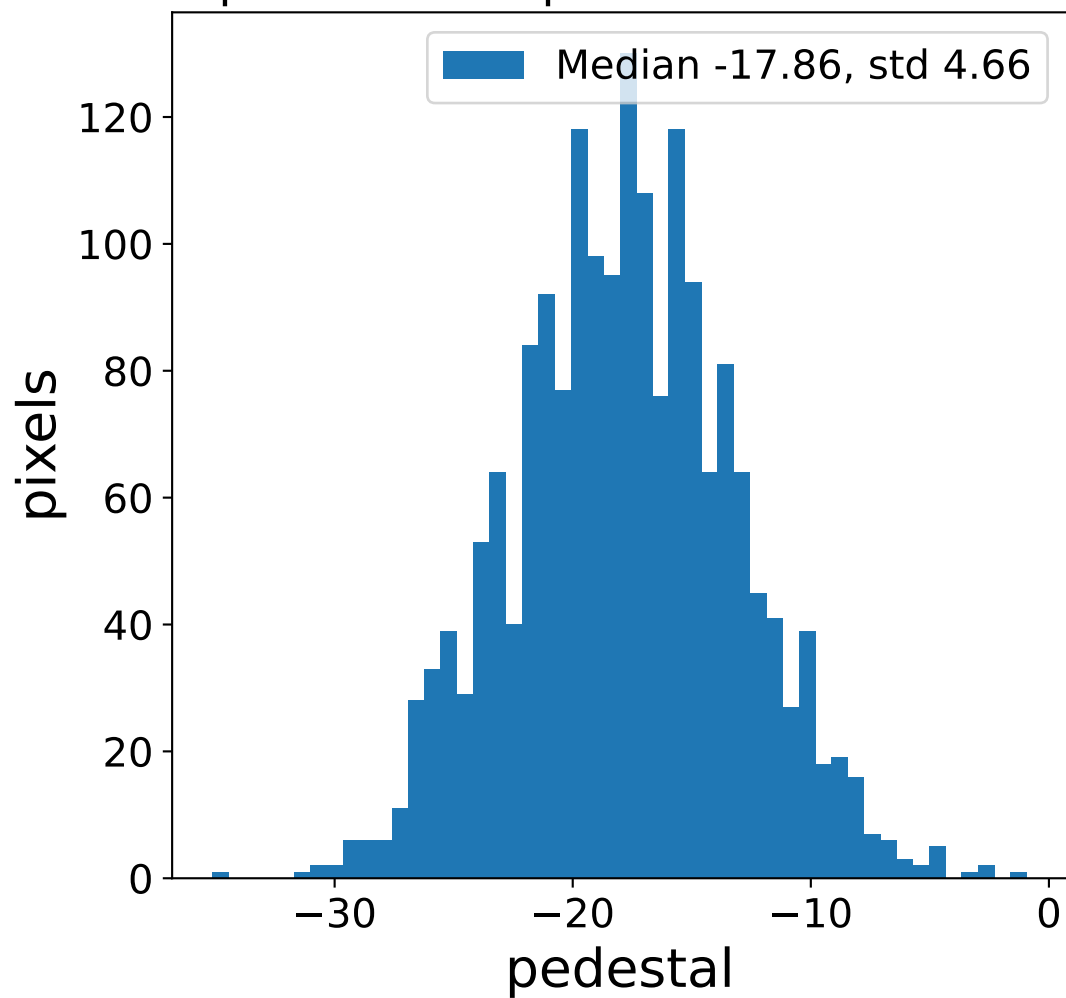

Run 8683

Run 8683

Run 8683 channel: HG

FF sample of 10000 events

pedestal sample of 10000 events

flat-fielded gain [ADC/pe]

Run 8683 channel: LG

FF sample of 10000 events

pedestal sample of 10000 events

flat-fielded gain [ADC/pe]