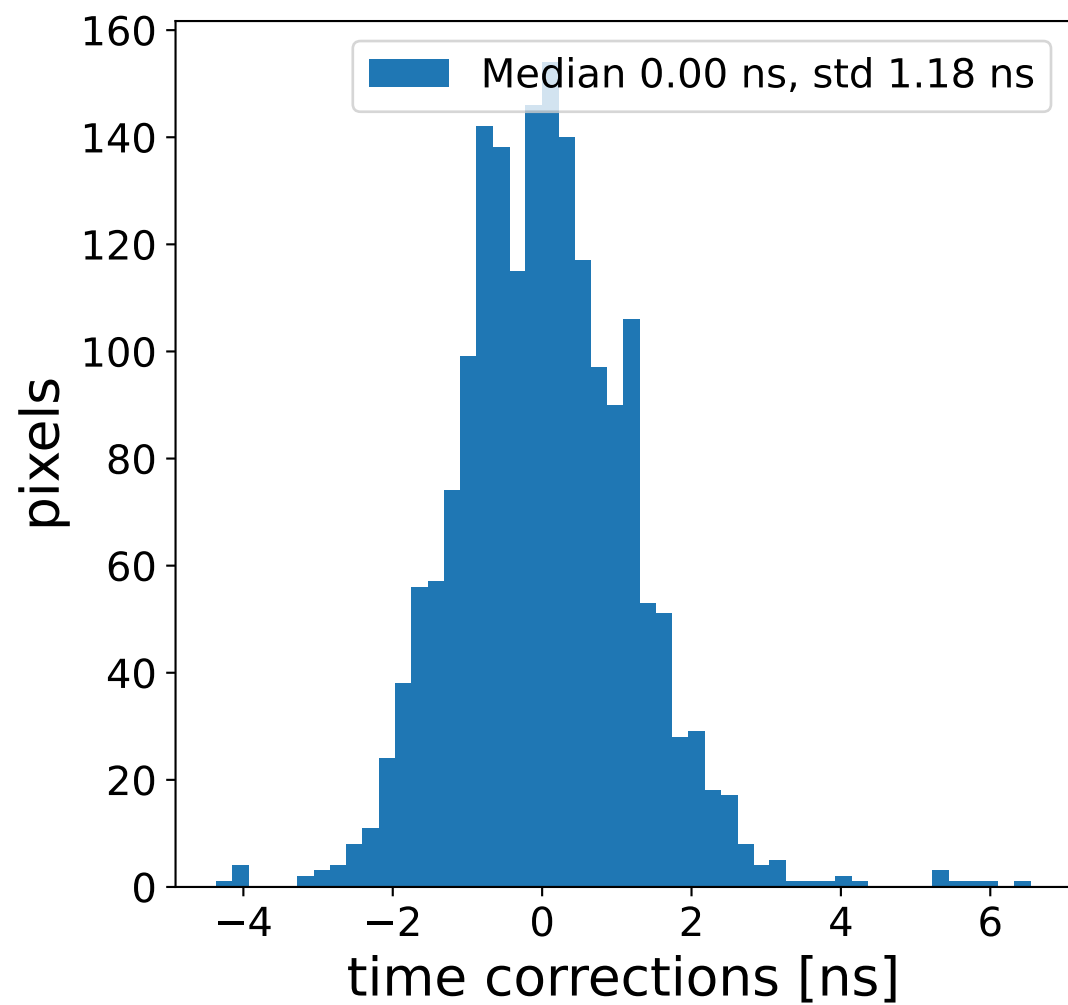

Run 8683

Run 8683

Run 8683 channel: HG

FF sample of 10000 events

pedestal sample of 10000 events

flat-fielded gain [ADC/pe]

Run 8683 channel: LG

FF sample of 10000 events

pedestal sample of 10000 events

flat-fielded gain [ADC/pe]