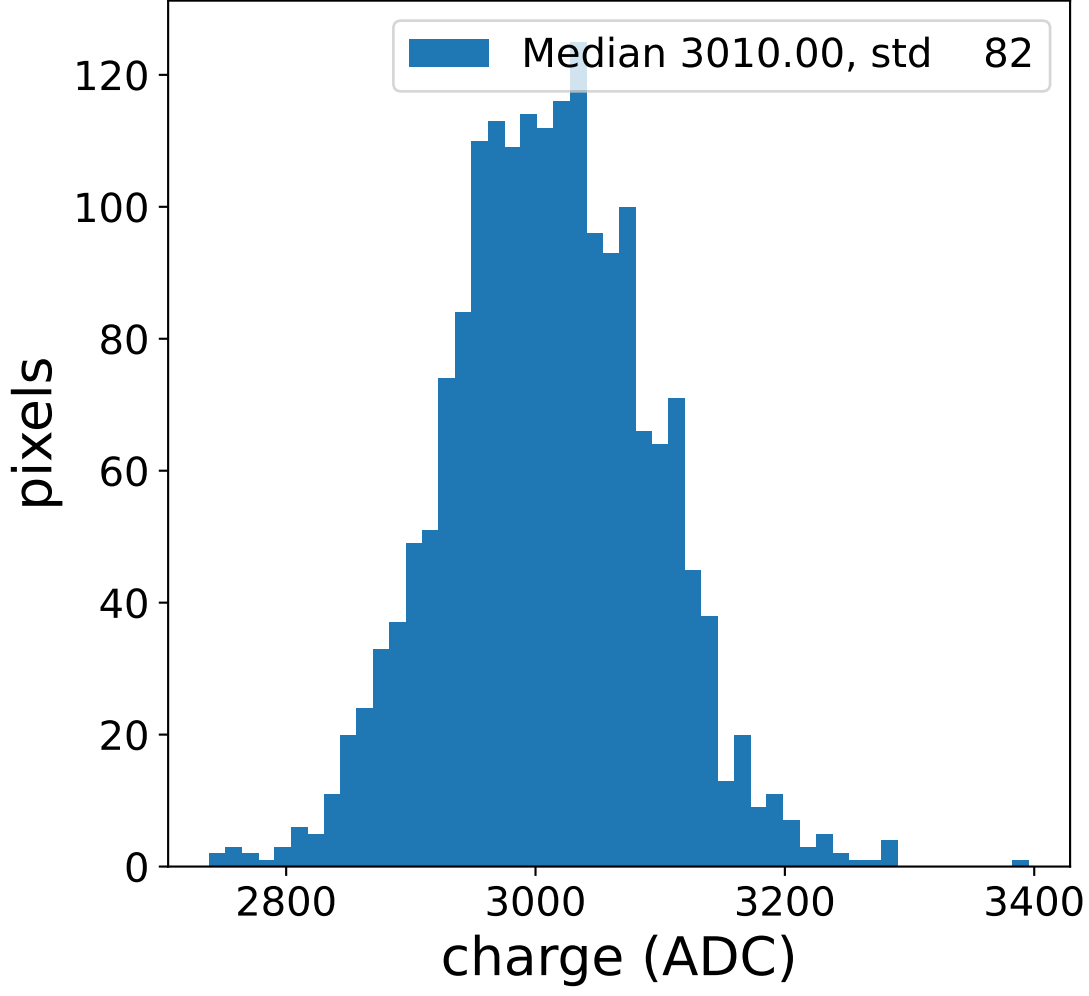

Run 8683

Run 8683

Run 8683 channel: HG

FF sample of 10000 events

pedestal sample of 10000 events

flat-fielded gain [ADC/pe]

Run 8683 channel: LG

FF sample of 10000 events

pedestal sample of 10000 events

flat-fielded gain [ADC/pe]