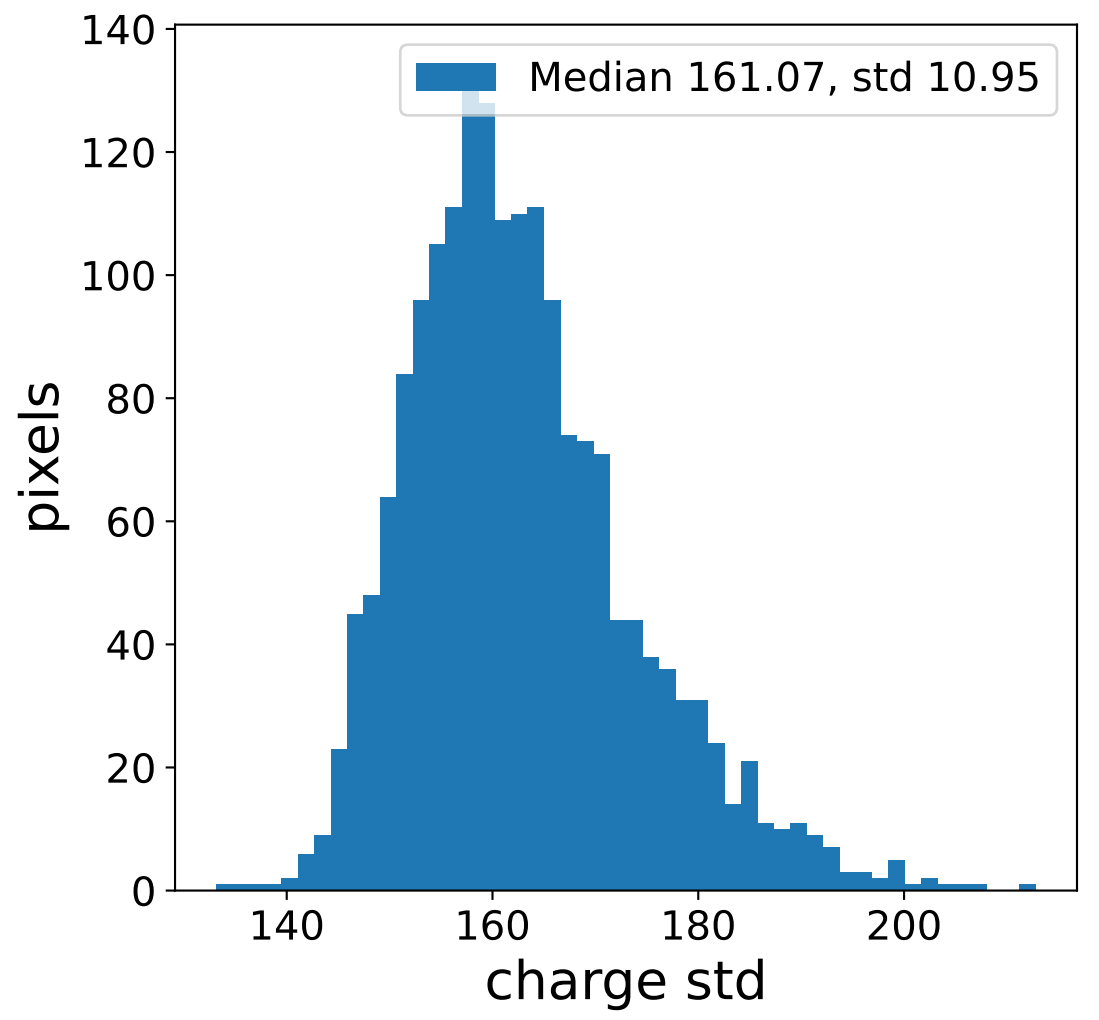

Run 8683

Run 8683

Run 8683 channel: HG

FF sample of 10000 events

pedestal sample of 10000 events

flat-fielded gain [ADC/pe]

Run 8683 channel: LG

FF sample of 10000 events

pedestal sample of 10000 events

flat-fielded gain [ADC/pe]