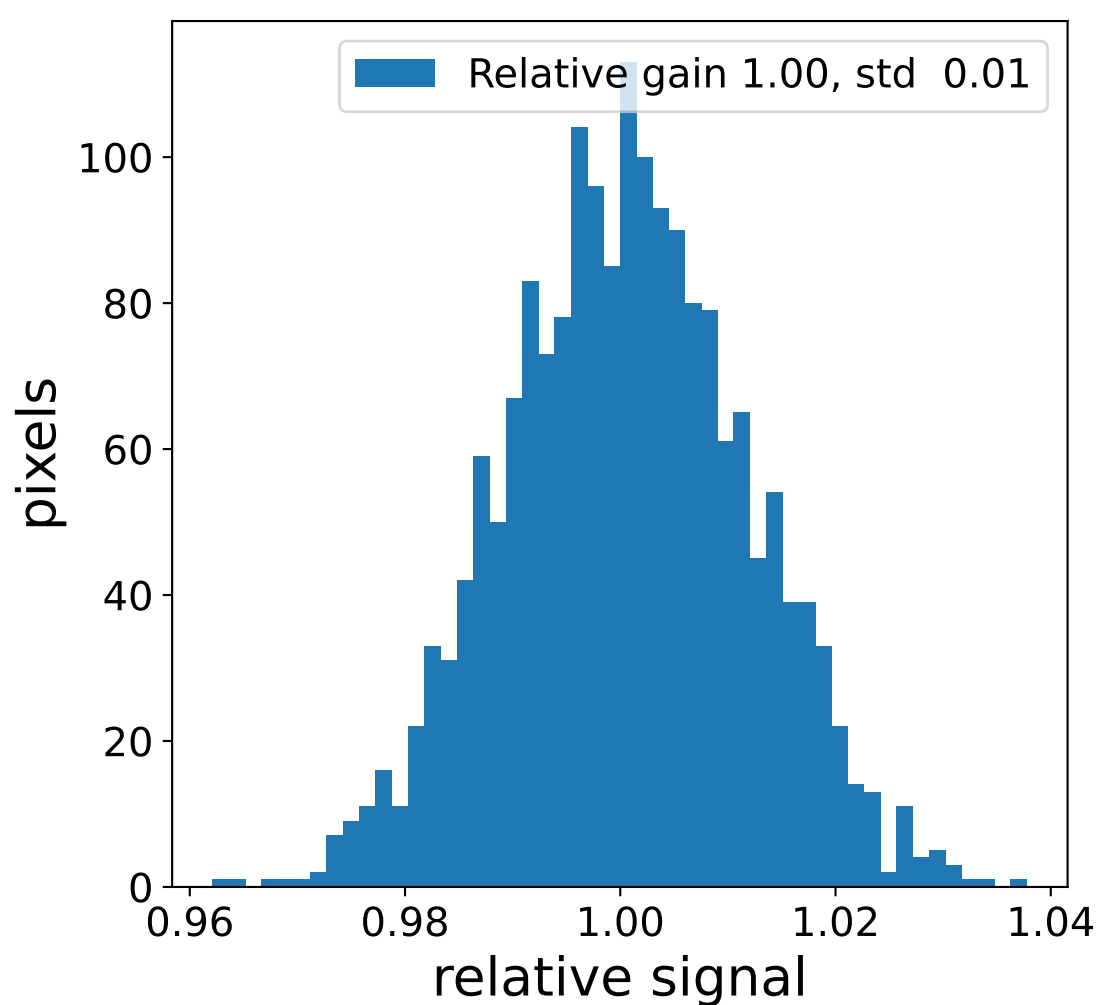

Run 8683

Run 8683

Run 8683 channel: HG

FF sample of 10000 events

pedestal sample of 10000 events

flat-fielded gain [ADC/pe]

Run 8683 channel: LG

FF sample of 10000 events

pedestal sample of 10000 events

flat-fielded gain [ADC/pe]