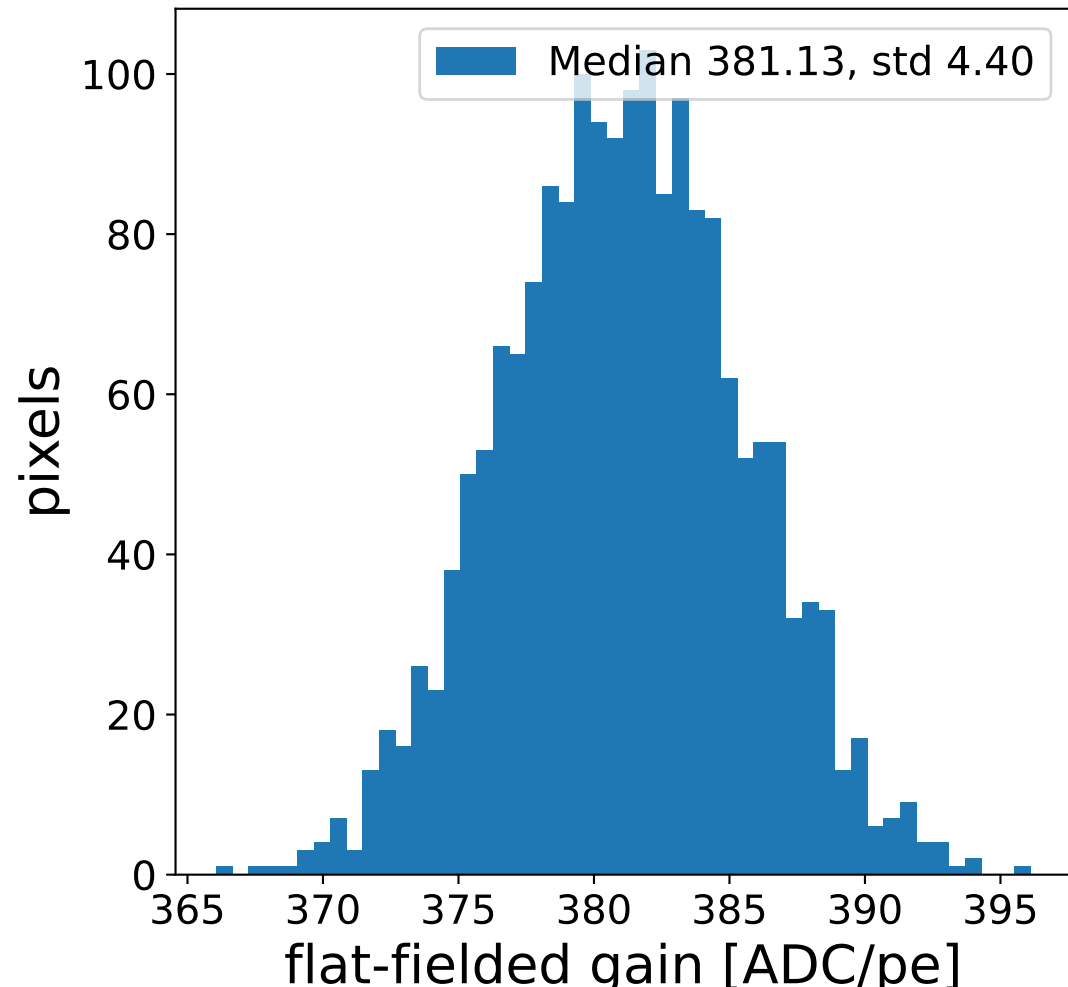

Run 8683

Run 8683

Run 8683 channel: HG

FF sample of 10000 events

pedestal sample of 10000 events

flat-fielded gain [ADC/pe]

Run 8683 channel: LG

FF sample of 10000 events

pedestal sample of 10000 events

flat-fielded gain [ADC/pe]