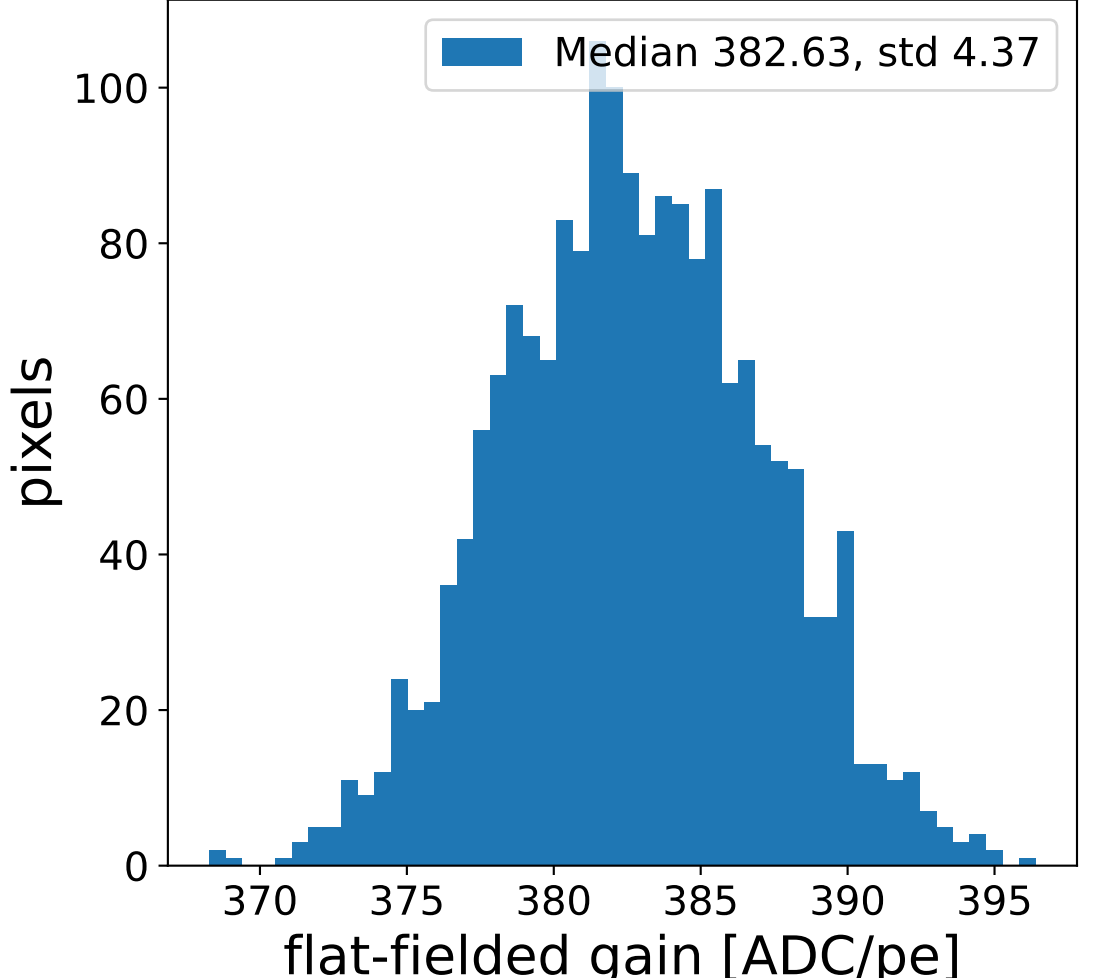

Run 8683

Run 8683

Run 8683 channel: HG

FF sample of 10000 events

pedestal sample of 10000 events

flat-fielded gain [ADC/pe]

Run 8683 channel: LG

FF sample of 10000 events

pedestal sample of 10000 events

flat-fielded gain [ADC/pe]