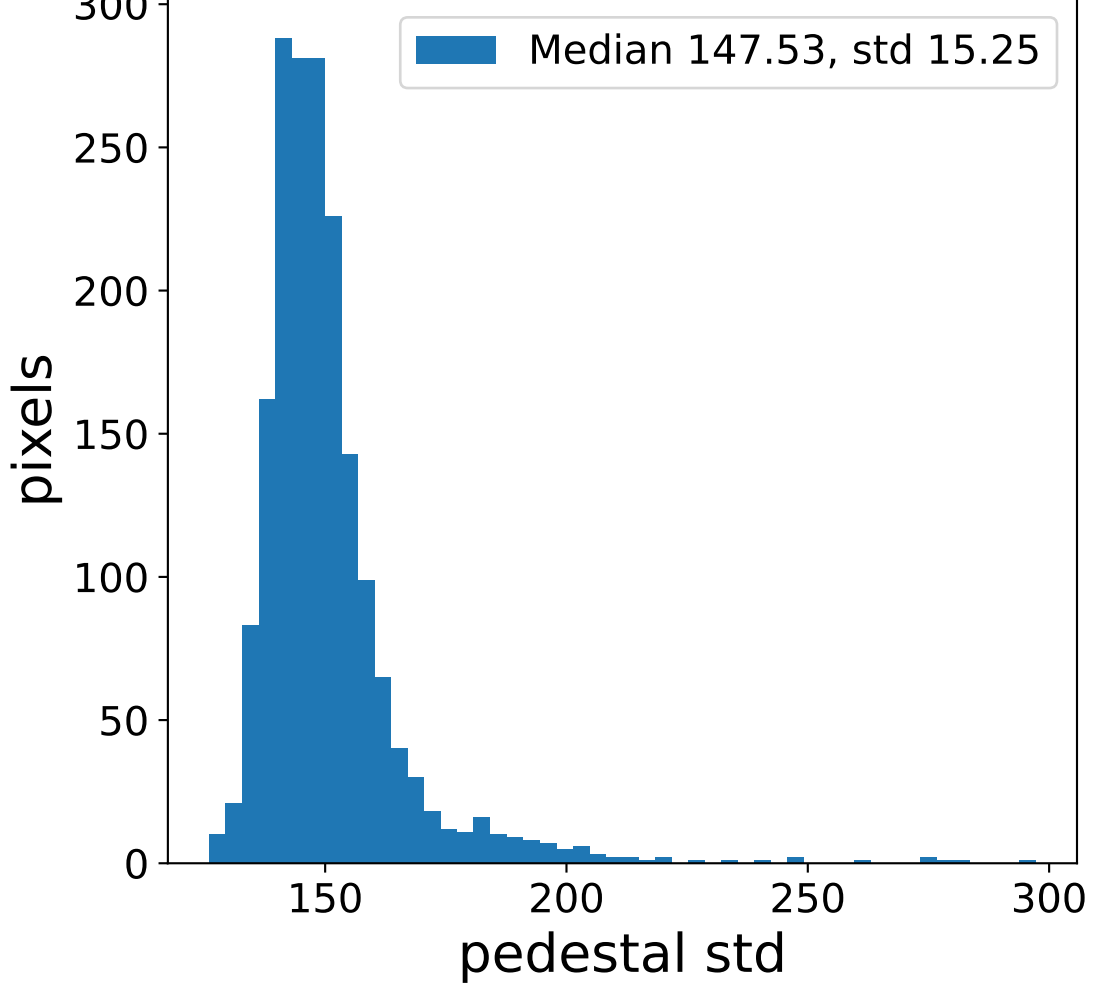

Run 8683

Run 8683

Run 8683 channel: HG

FF sample of 10000 events

pedestal sample of 10000 events

flat-fielded gain [ADC/pe]

Run 8683 channel: LG

FF sample of 10000 events

pedestal sample of 10000 events

flat-fielded gain [ADC/pe]