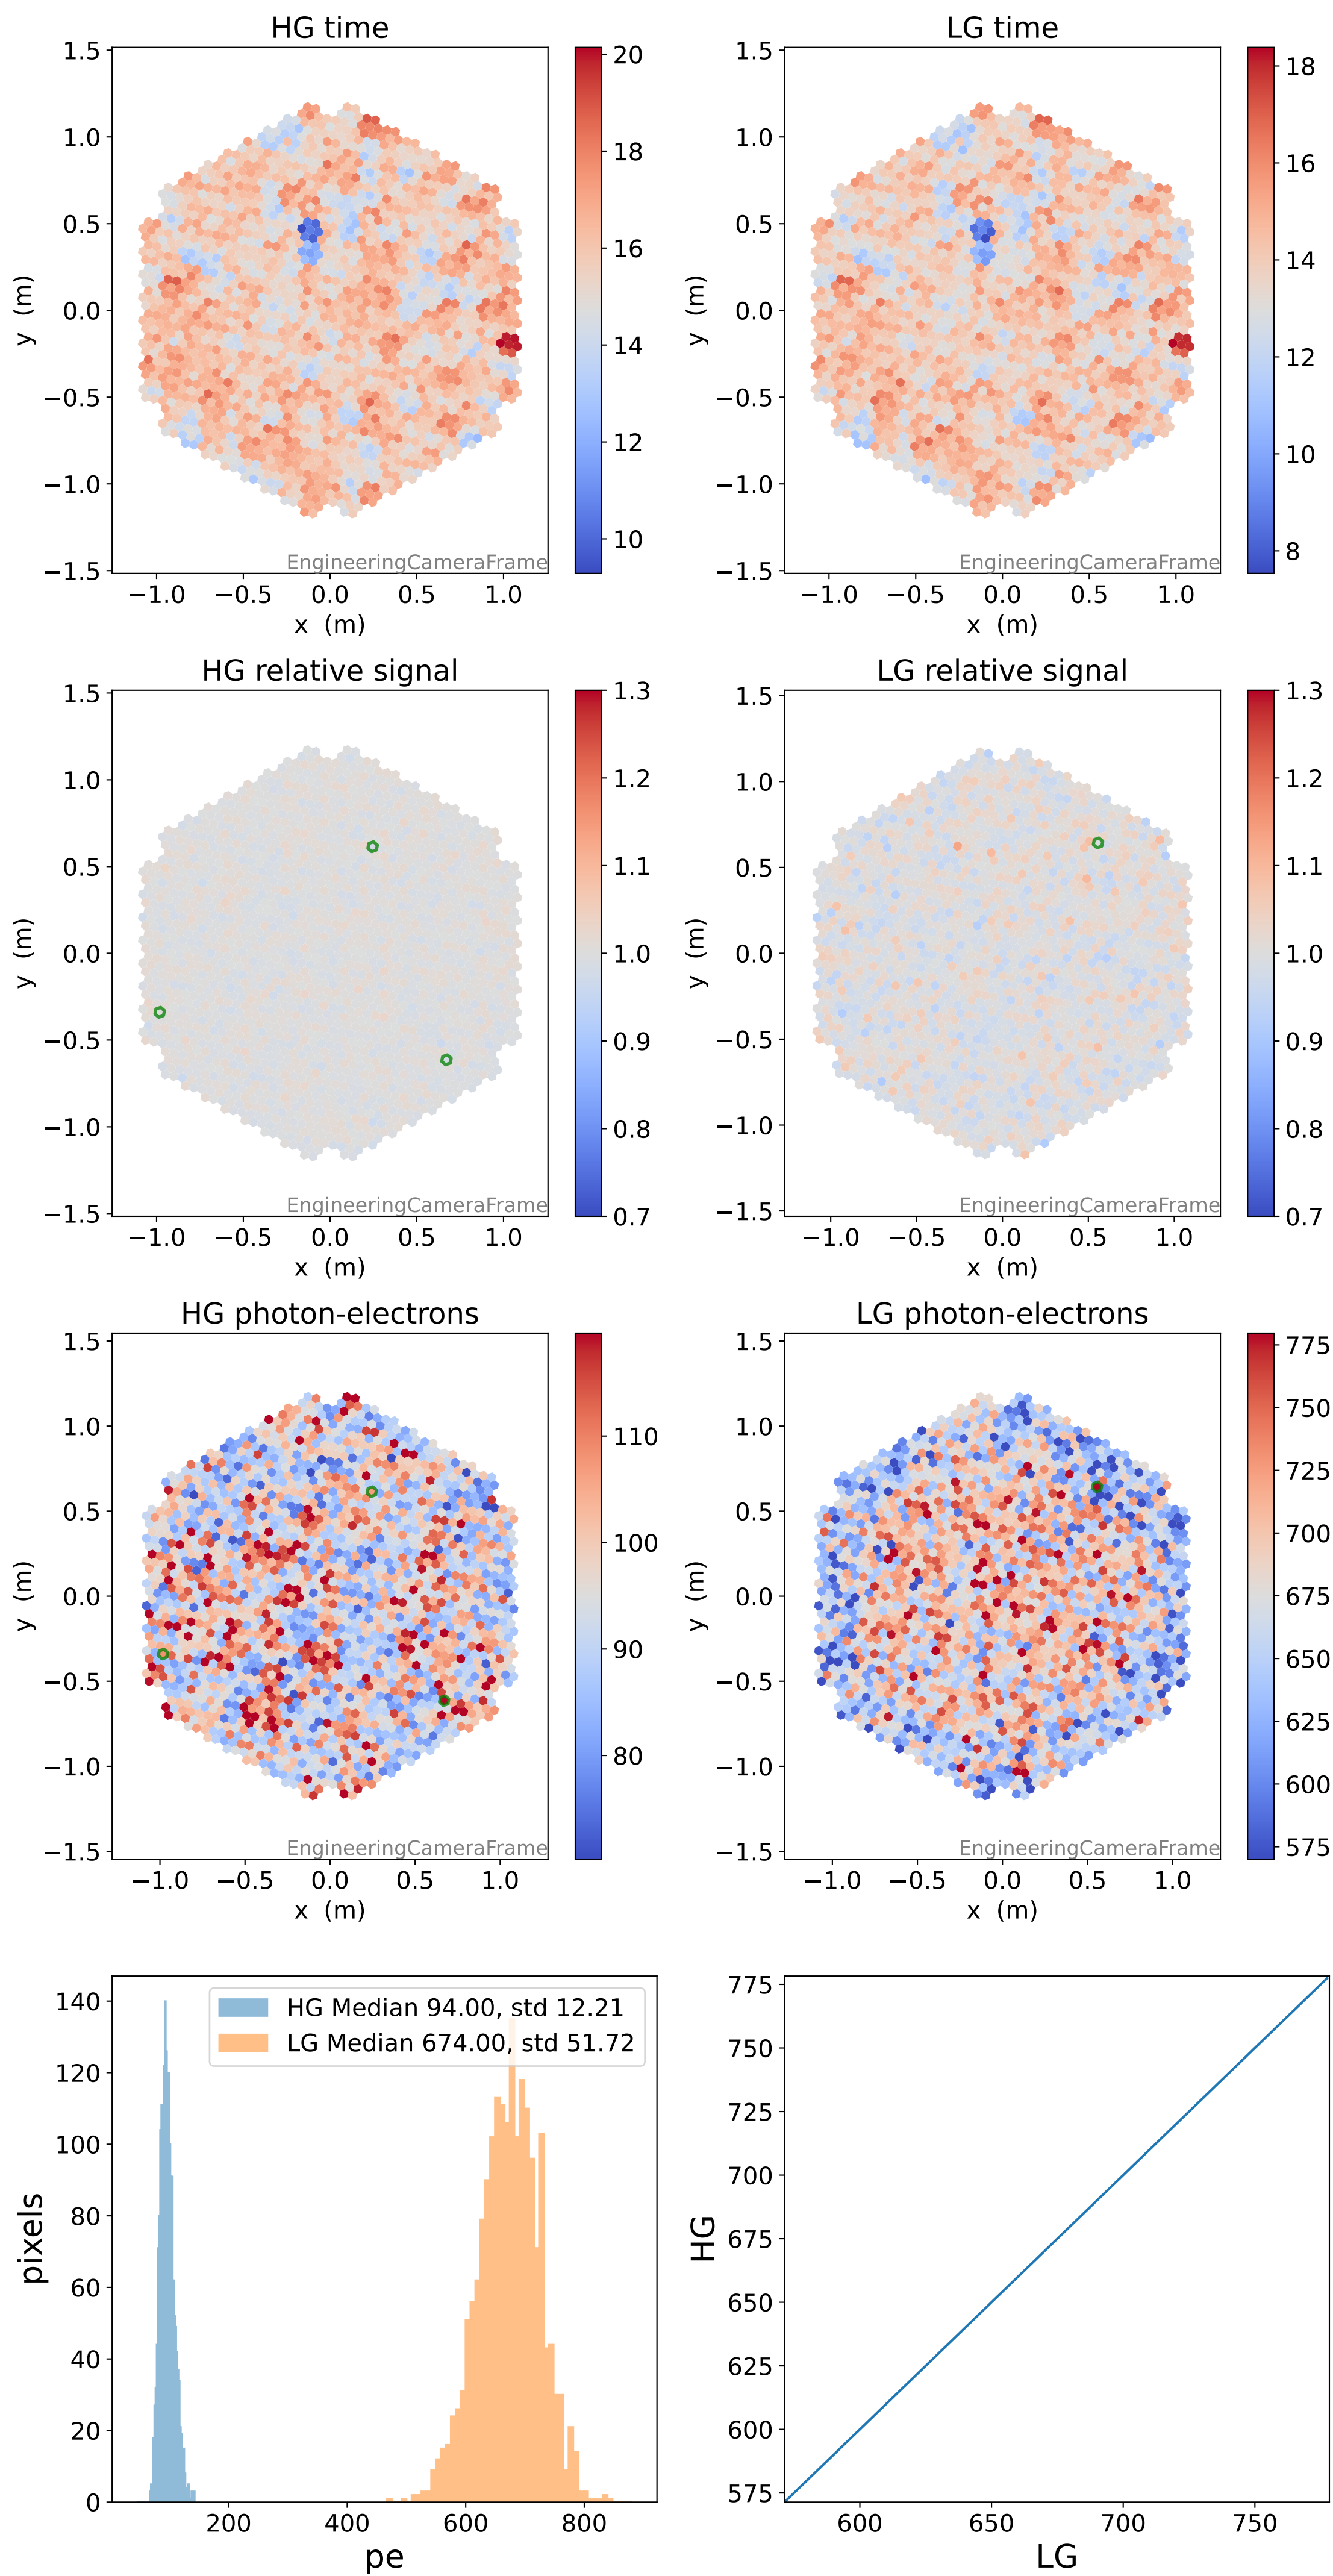

Run 8683

Run 8683

Run 8683 channel: HG

FF sample of 10000 events

pedestal sample of 10000 events

flat-fielded gain [ADC/pe]

Run 8683 channel: LG

FF sample of 10000 events

pedestal sample of 10000 events

flat-fielded gain [ADC/pe]