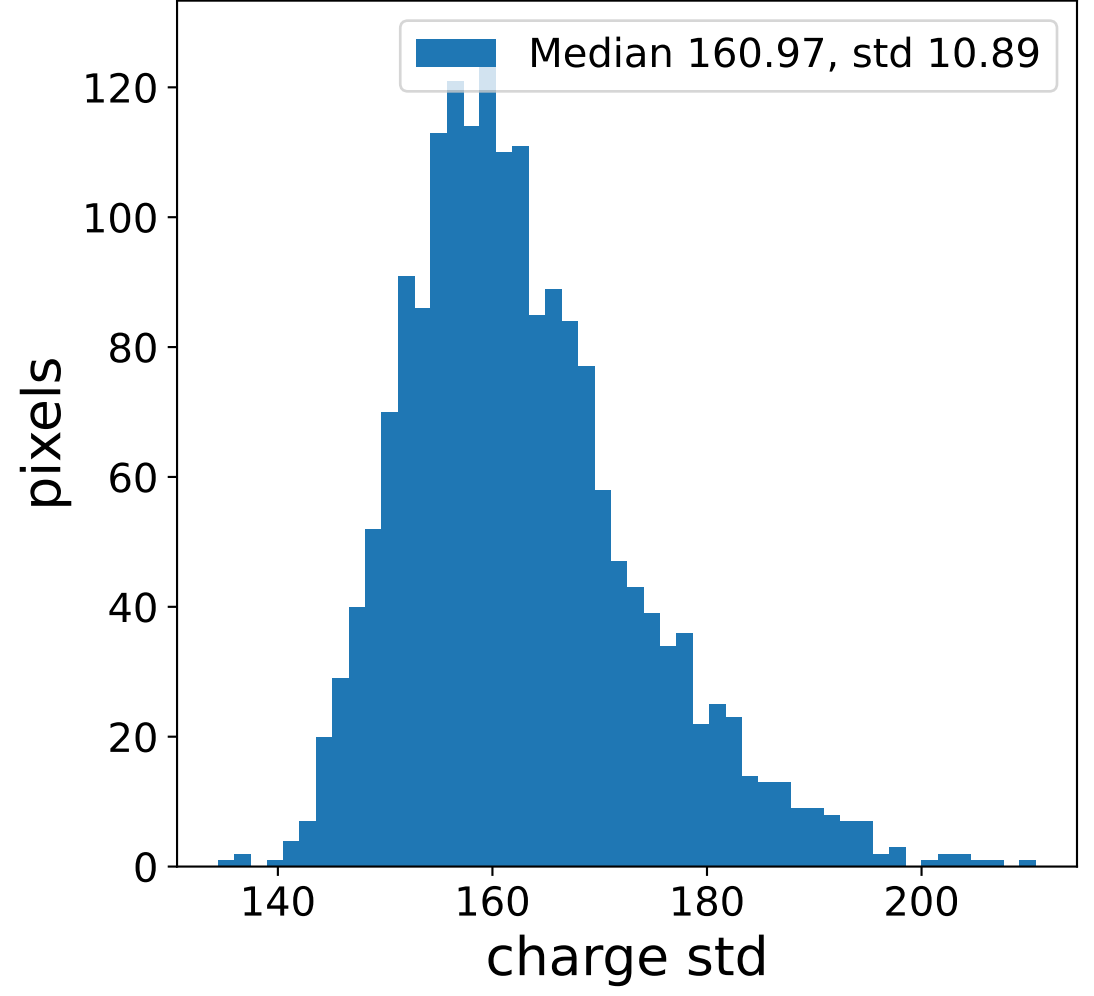

Run 8683

Run 8683

Run 8683 channel: HG

FF sample of 10000 events

pedestal sample of 10000 events

flat-fielded gain [ADC/pe]

Run 8683 channel: LG

FF sample of 10000 events

pedestal sample of 10000 events

flat-fielded gain [ADC/pe]