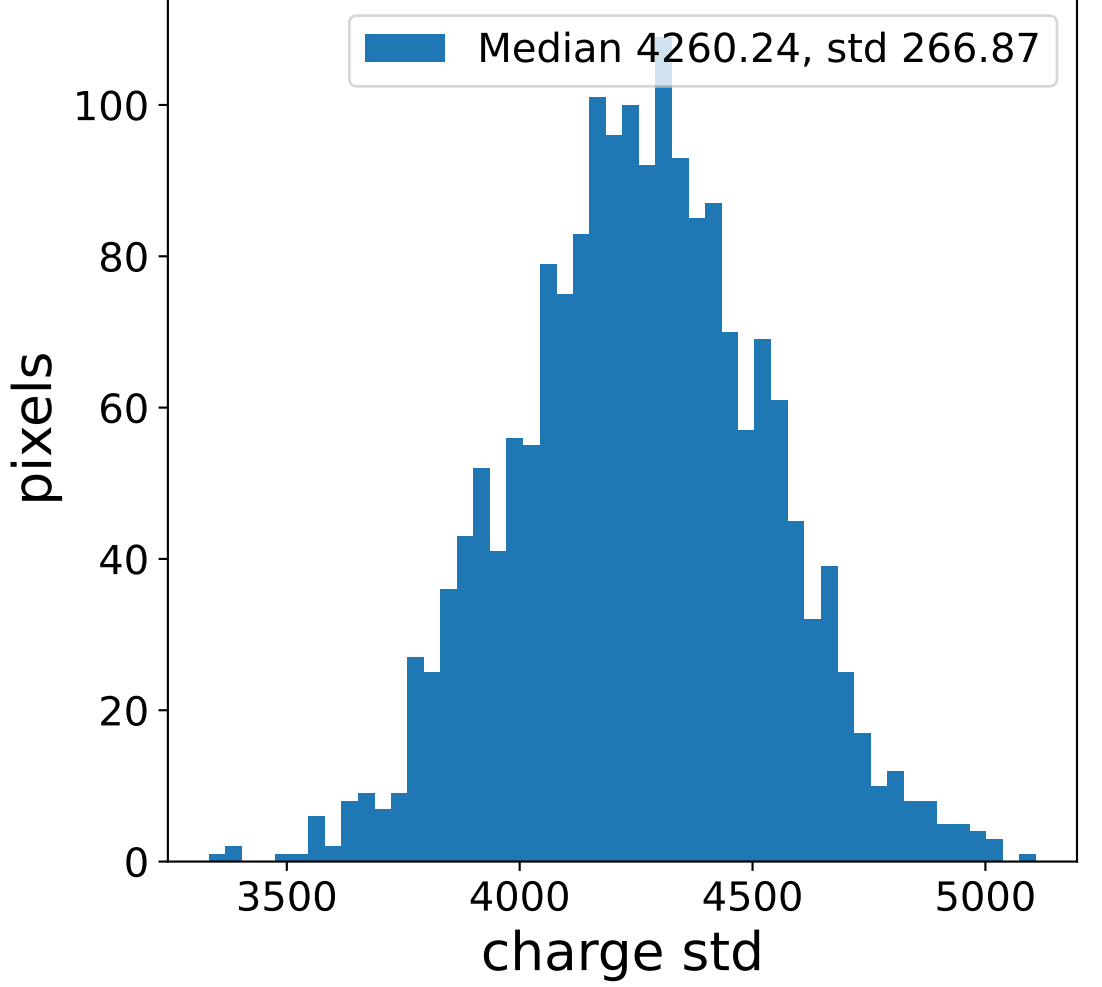

Run 8683

Run 8683

Run 8683 channel: HG

FF sample of 10000 events

pedestal sample of 10000 events

flat-fielded gain [ADC/pe]

Run 8683 channel: LG

FF sample of 10000 events

pedestal sample of 10000 events

flat-fielded gain [ADC/pe]