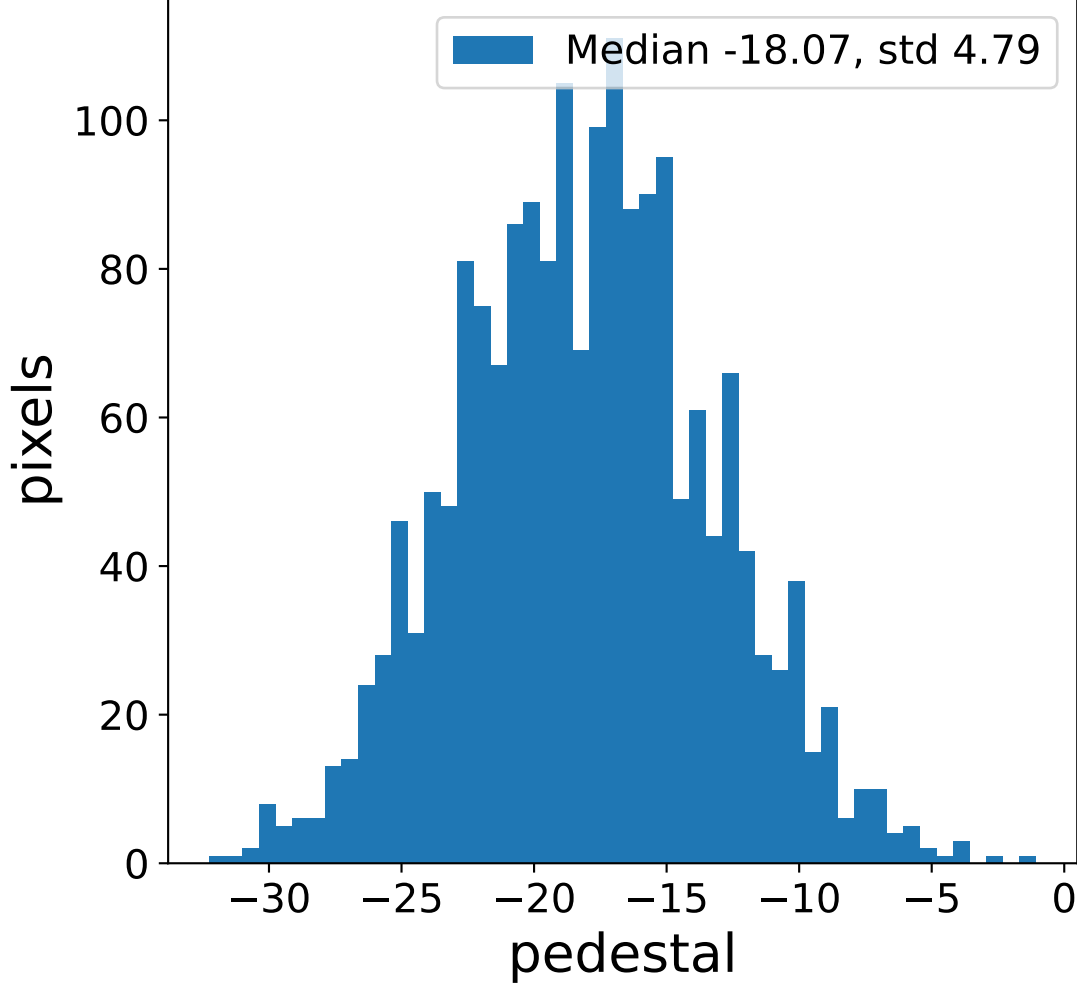

Run 8683

Run 8683

Run 8683 channel: HG

FF sample of 10000 events

pedestal sample of 10000 events

flat-fielded gain [ADC/pe]

Run 8683 channel: LG

FF sample of 10000 events

pedestal sample of 10000 events

flat-fielded gain [ADC/pe]