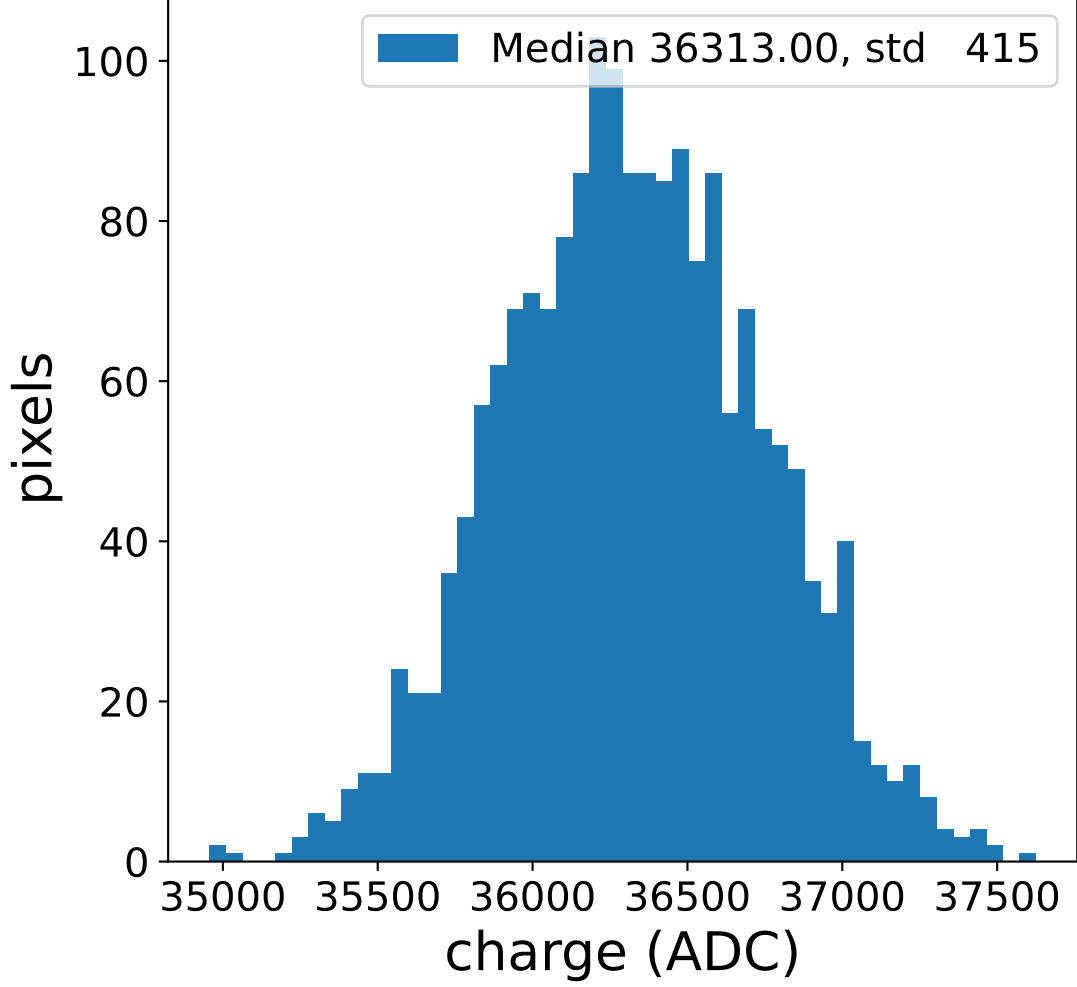

Run 8683

Run 8683

Run 8683 channel: HG

FF sample of 10000 events

pedestal sample of 10000 events

flat-fielded gain [ADC/pe]

Run 8683 channel: LG

FF sample of 10000 events

pedestal sample of 10000 events

flat-fielded gain [ADC/pe]