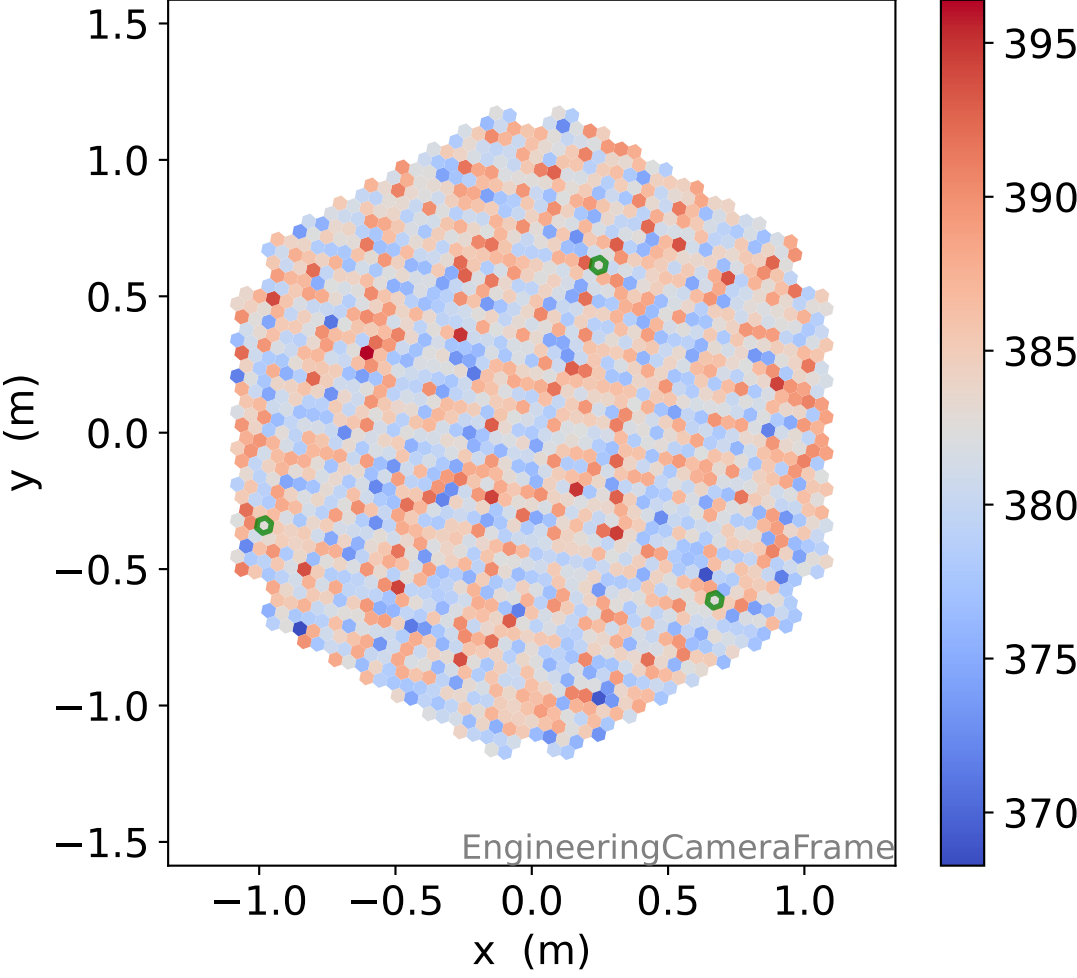

Run 8683

Run 8683

Run 8683 channel: HG

FF sample of 10000 events

pedestal sample of 10000 events

flat-fielded gain [ADC/pe]

Run 8683 channel: LG

FF sample of 10000 events

pedestal sample of 10000 events

flat-fielded gain [ADC/pe]