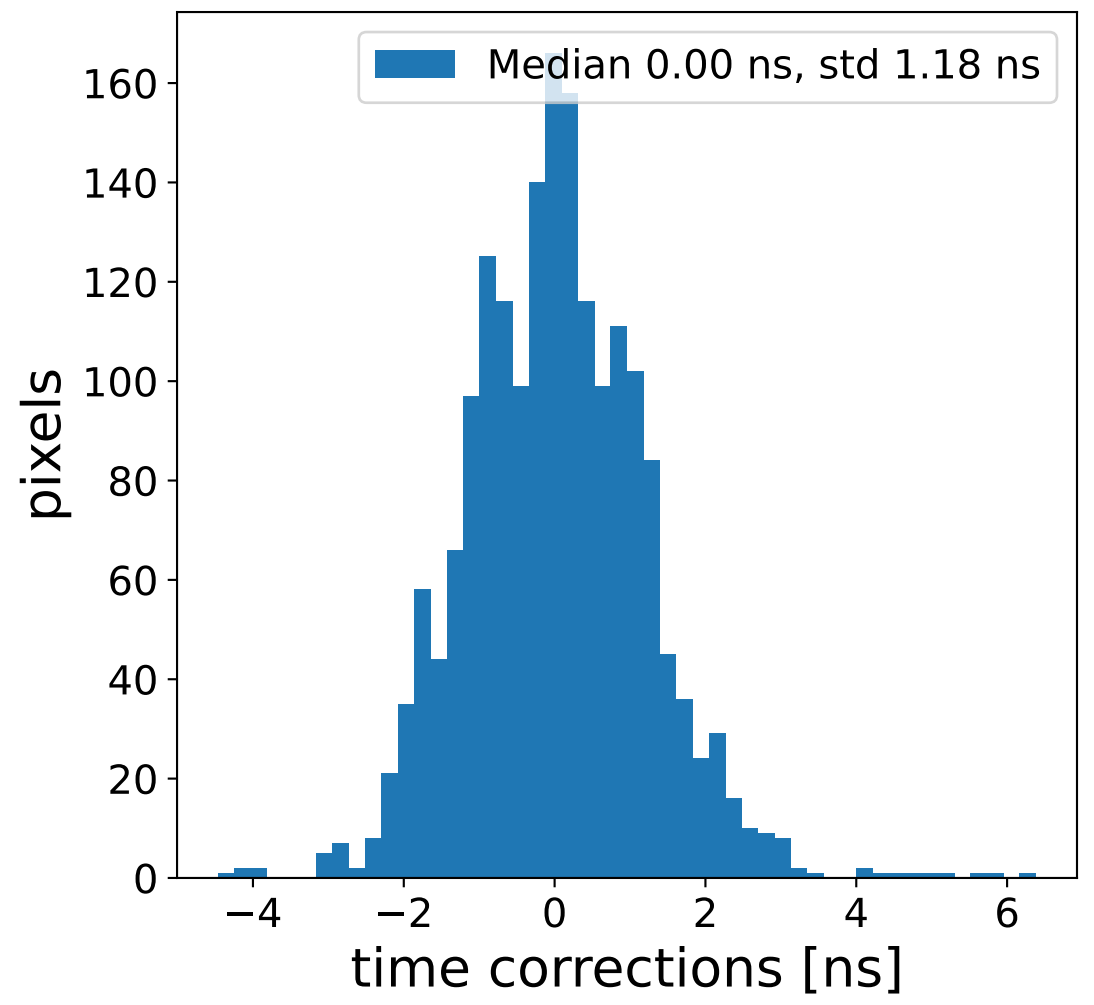

Run 8683

Run 8683

Run 8683 channel: HG

FF sample of 10000 events

pedestal sample of 10000 events

flat-fielded gain [ADC/pe]

Run 8683 channel: LG

FF sample of 10000 events

pedestal sample of 10000 events

flat-fielded gain [ADC/pe]