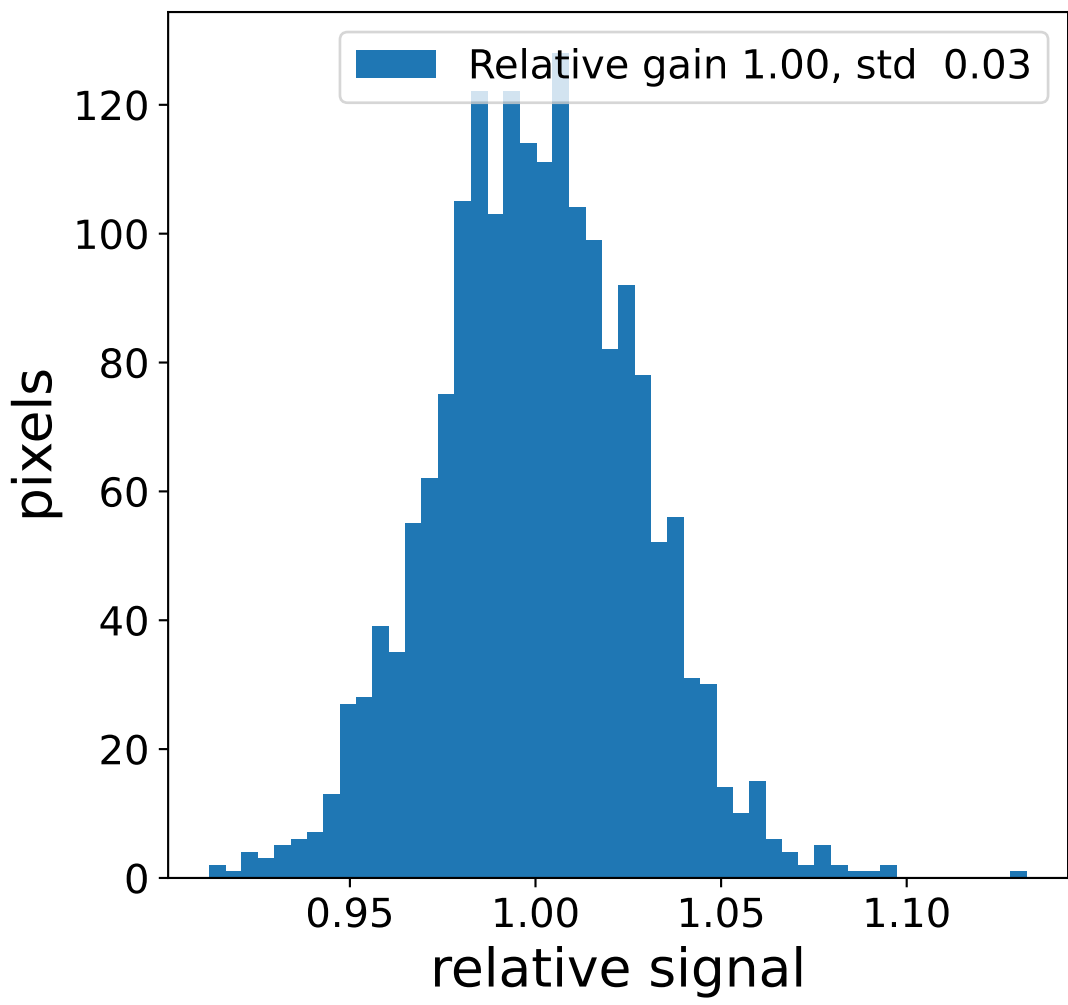

Run 8683

Run 8683

Run 8683 channel: HG

FF sample of 10000 events

pedestal sample of 10000 events

flat-fielded gain [ADC/pe]

Run 8683 channel: LG

FF sample of 10000 events

pedestal sample of 10000 events

flat-fielded gain [ADC/pe]