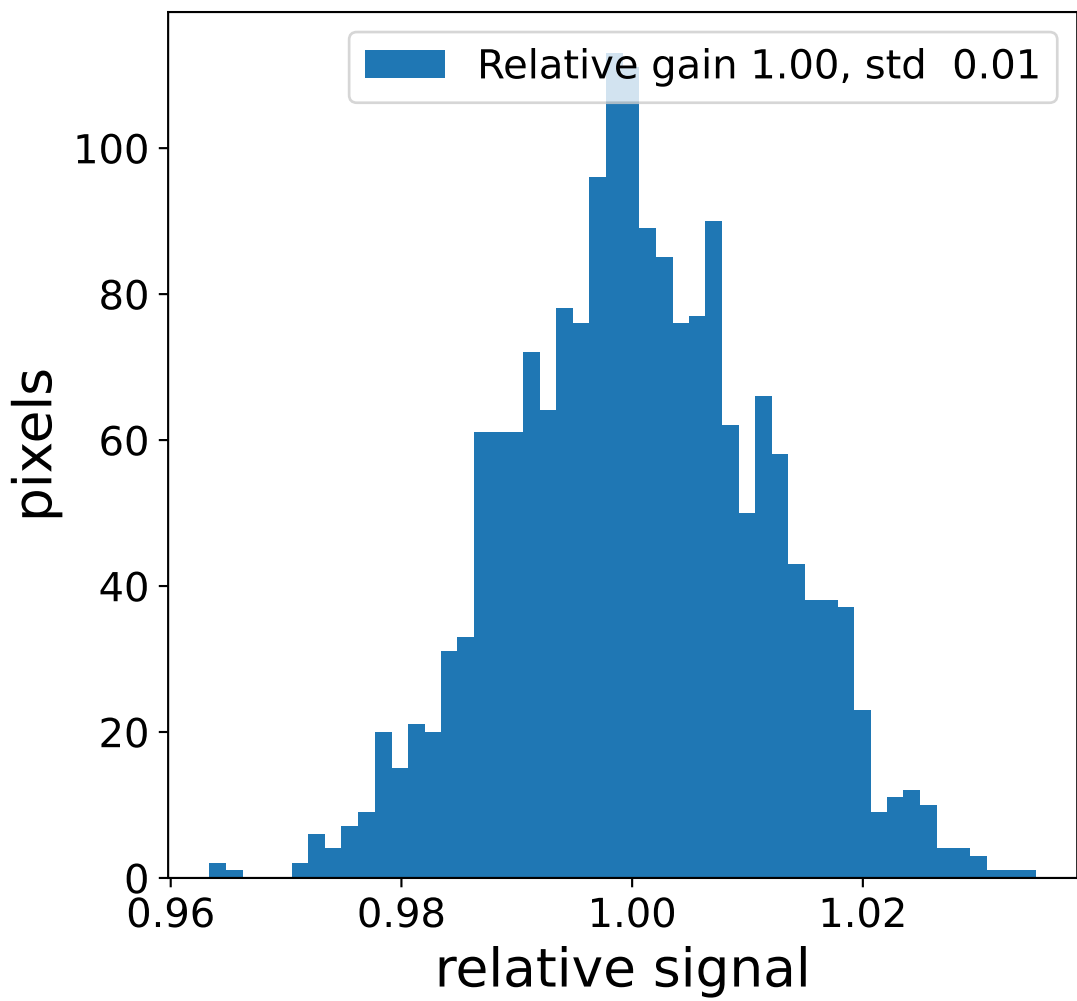

Run 8683

Run 8683

Run 8683 channel: HG

FF sample of 10000 events

pedestal sample of 10000 events

flat-fielded gain [ADC/pe]

Run 8683 channel: LG

FF sample of 10000 events

pedestal sample of 10000 events

flat-fielded gain [ADC/pe]