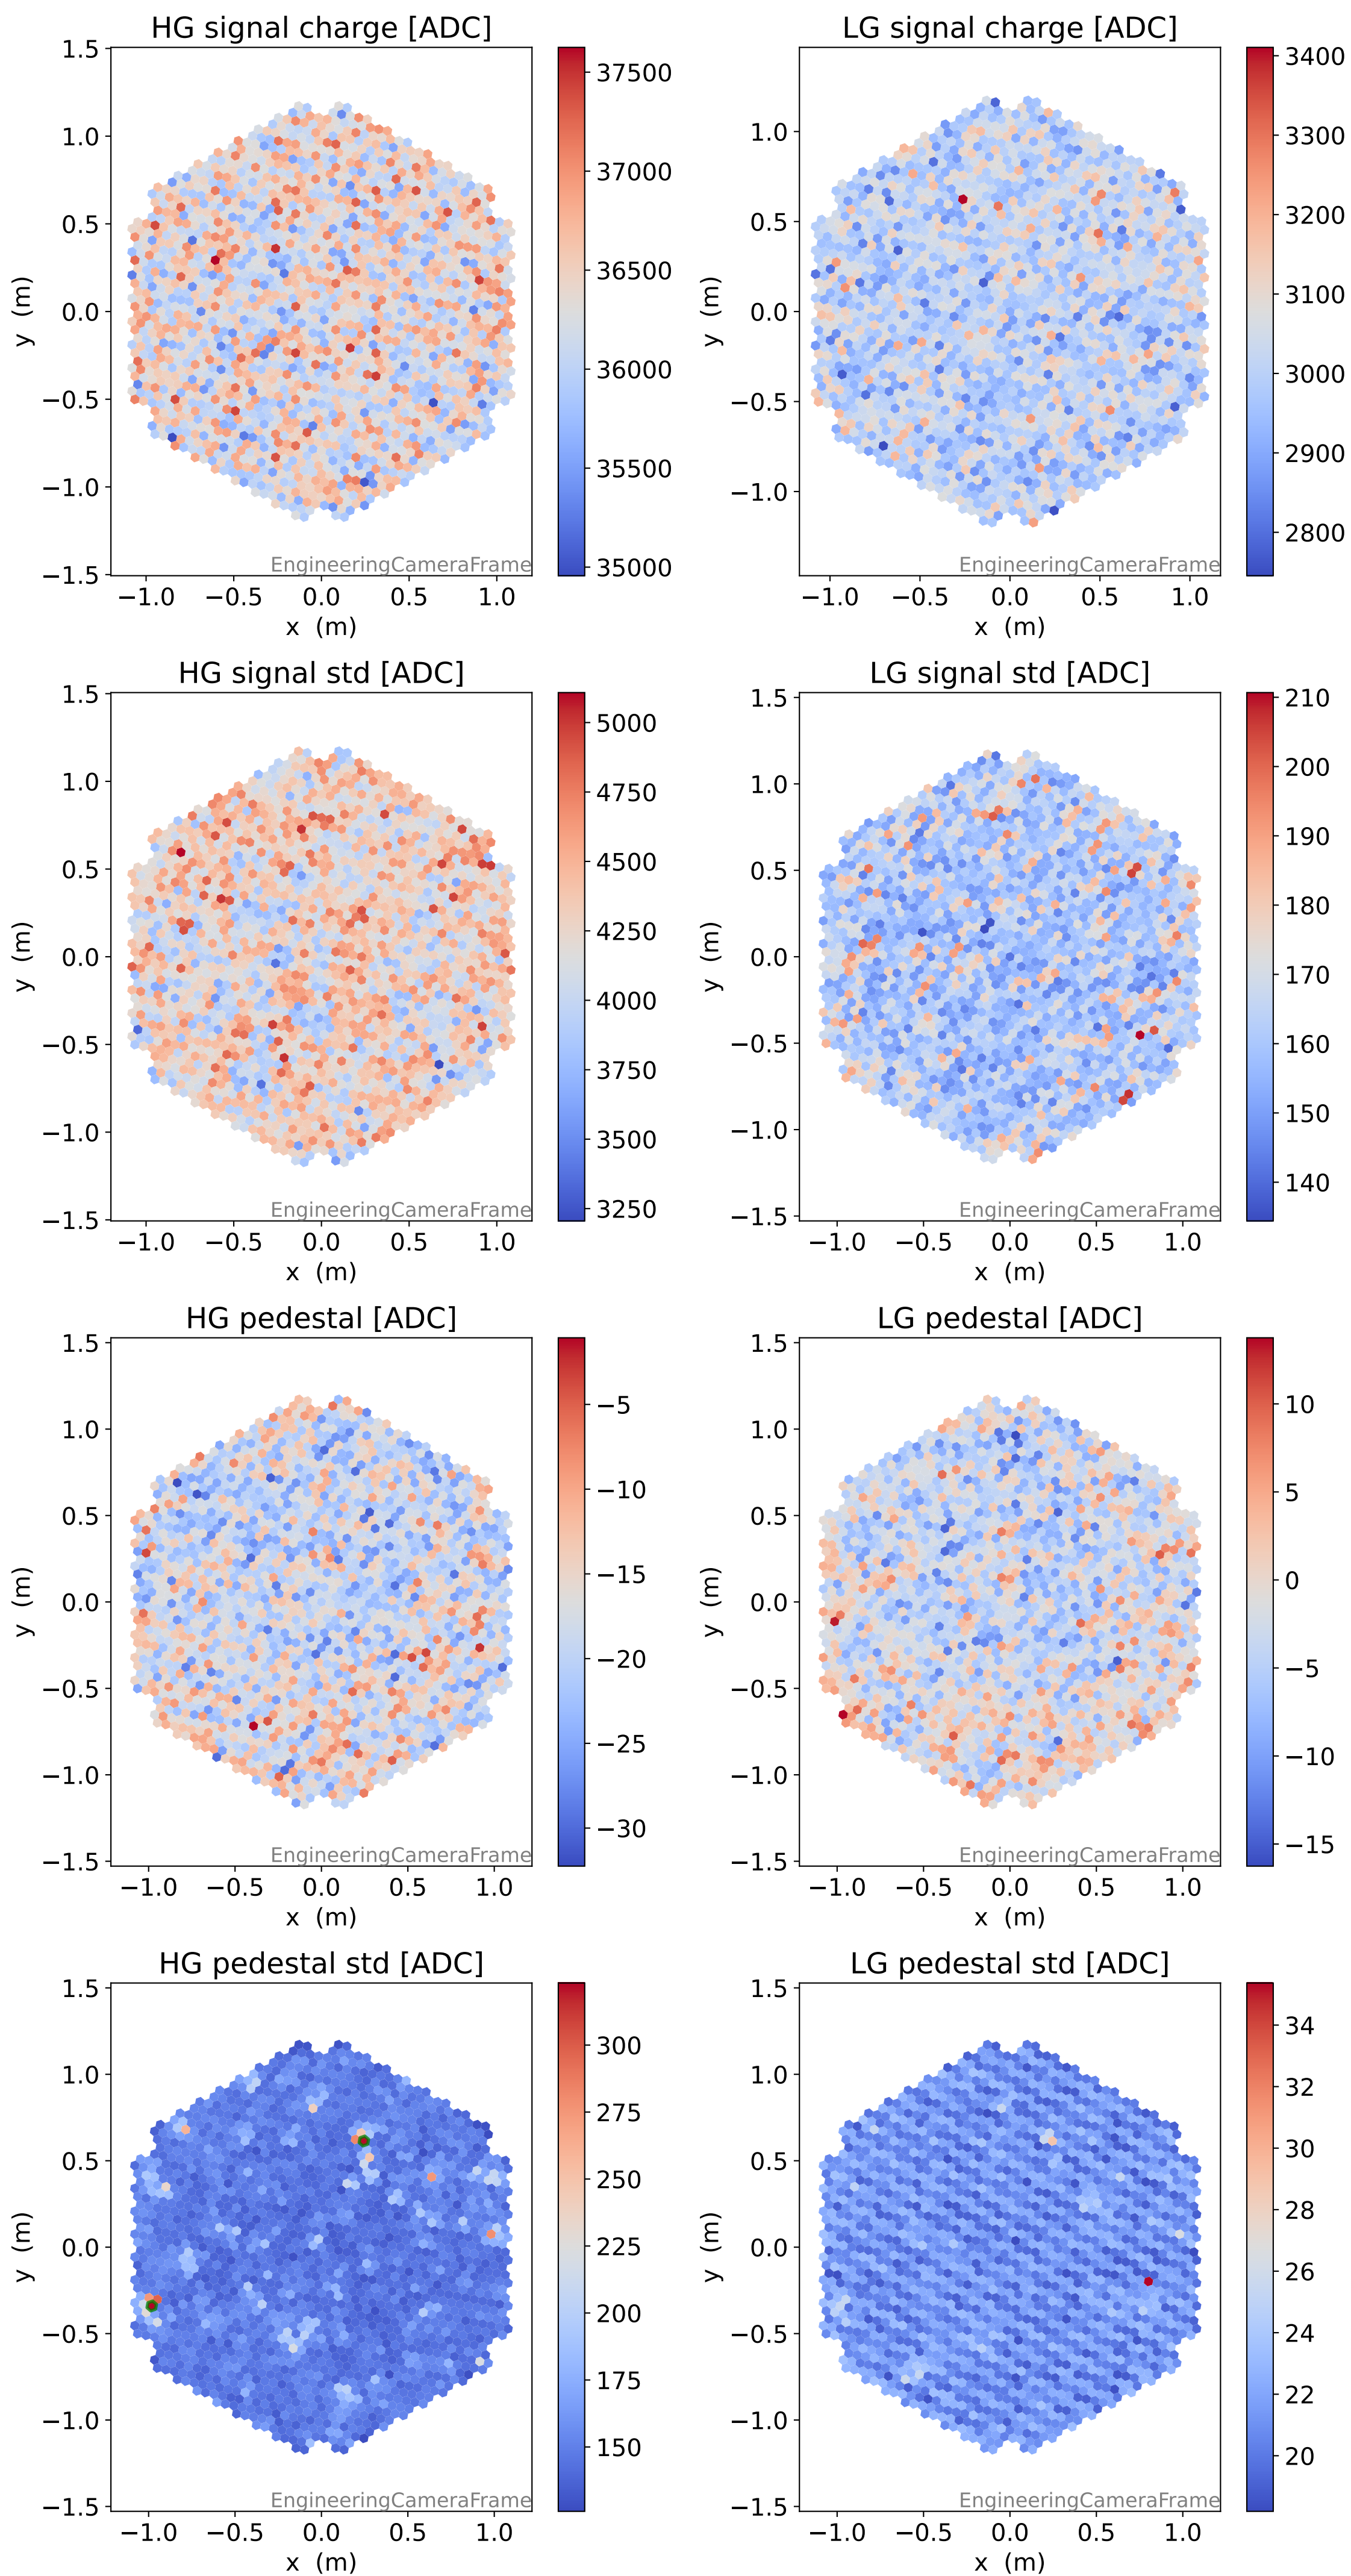

Run 8683

Run 8683

Run 8683 channel: HG

FF sample of 10000 events

pedestal sample of 10000 events

flat-fielded gain [ADC/pe]

Run 8683 channel: LG

FF sample of 10000 events

pedestal sample of 10000 events

flat-fielded gain [ADC/pe]