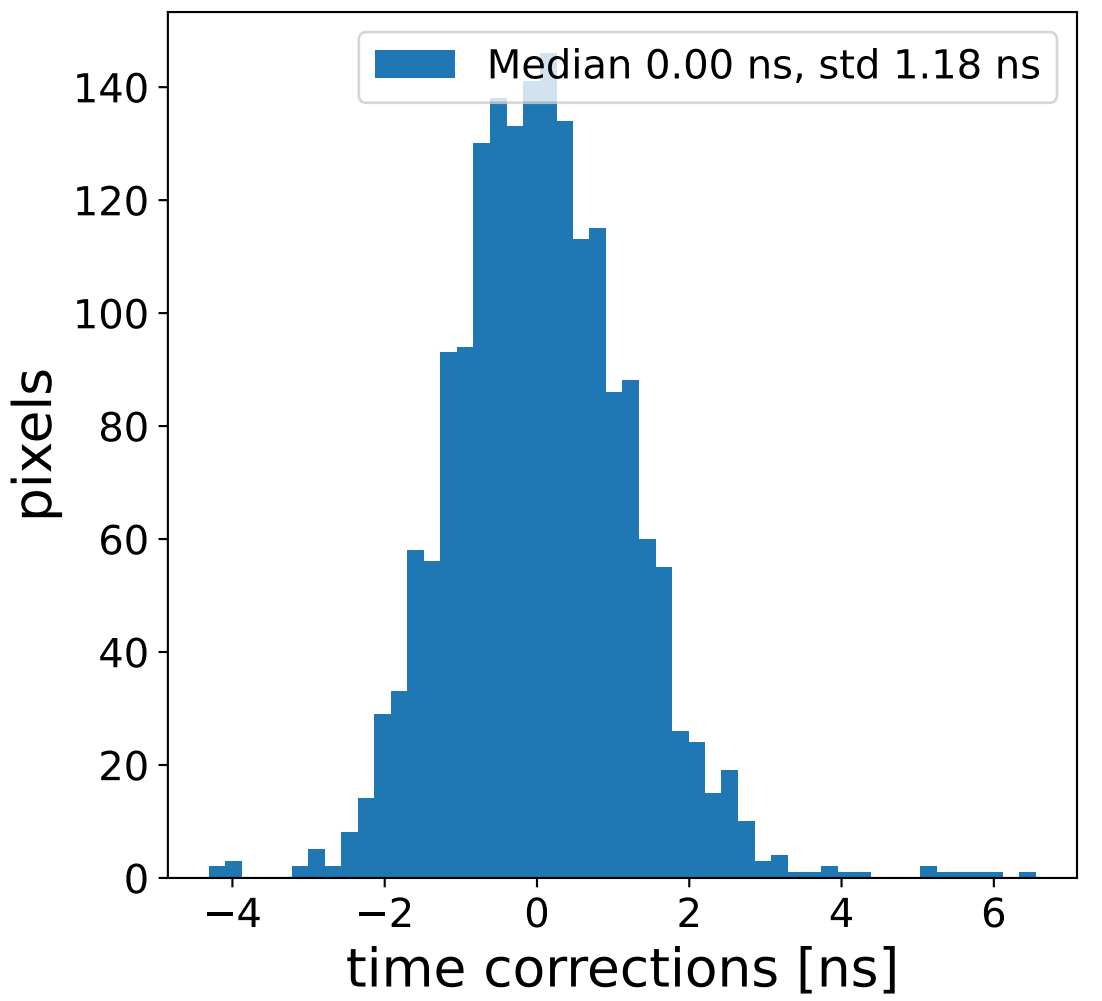

Run 8683

Run 8683

Run 8683 channel: HG

FF sample of 10000 events

pedestal sample of 10000 events

flat-fielded gain [ADC/pe]

Run 8683 channel: LG

FF sample of 10000 events

pedestal sample of 10000 events

flat-fielded gain [ADC/pe]