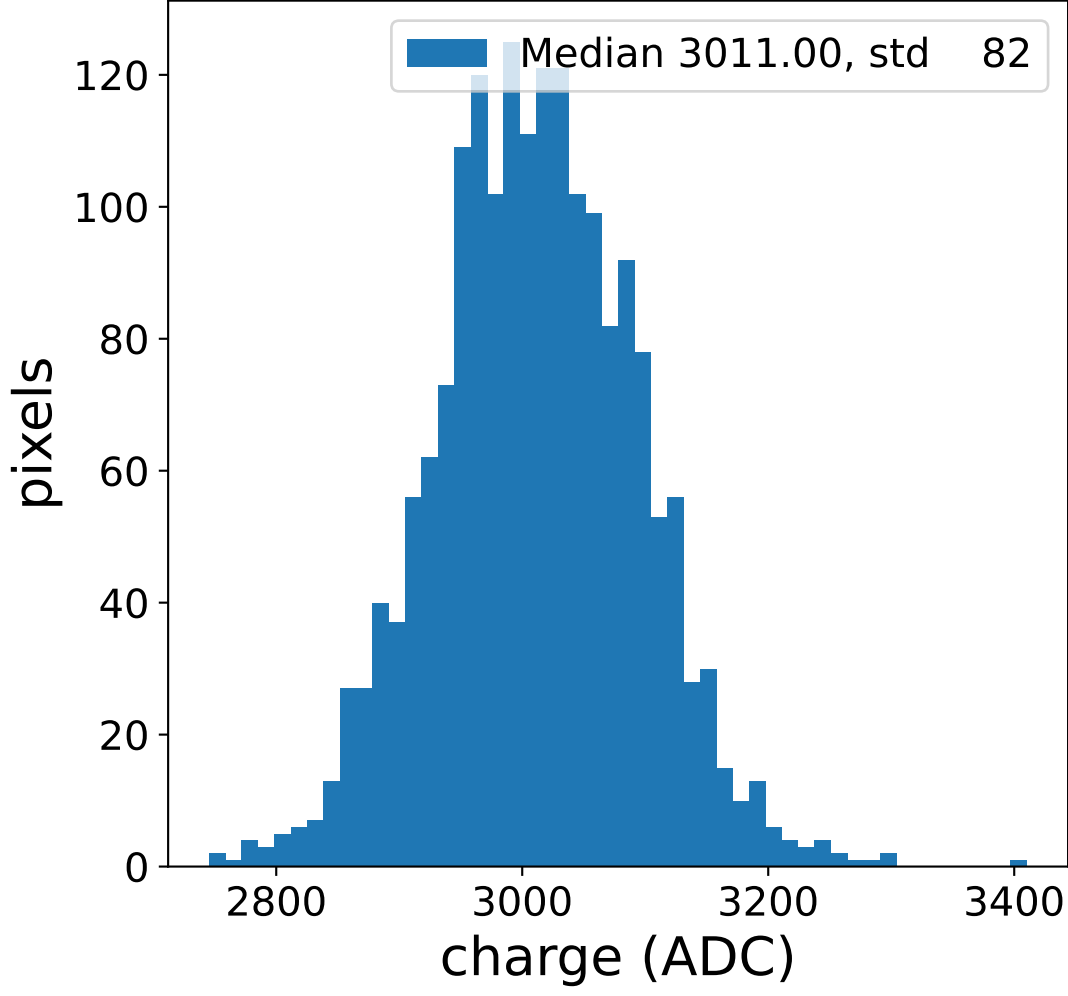

Run 8683

Run 8683

Run 8683 channel: HG

FF sample of 10000 events

pedestal sample of 10000 events

flat-fielded gain [ADC/pe]

Run 8683 channel: LG

FF sample of 10000 events

pedestal sample of 10000 events

flat-fielded gain [ADC/pe]