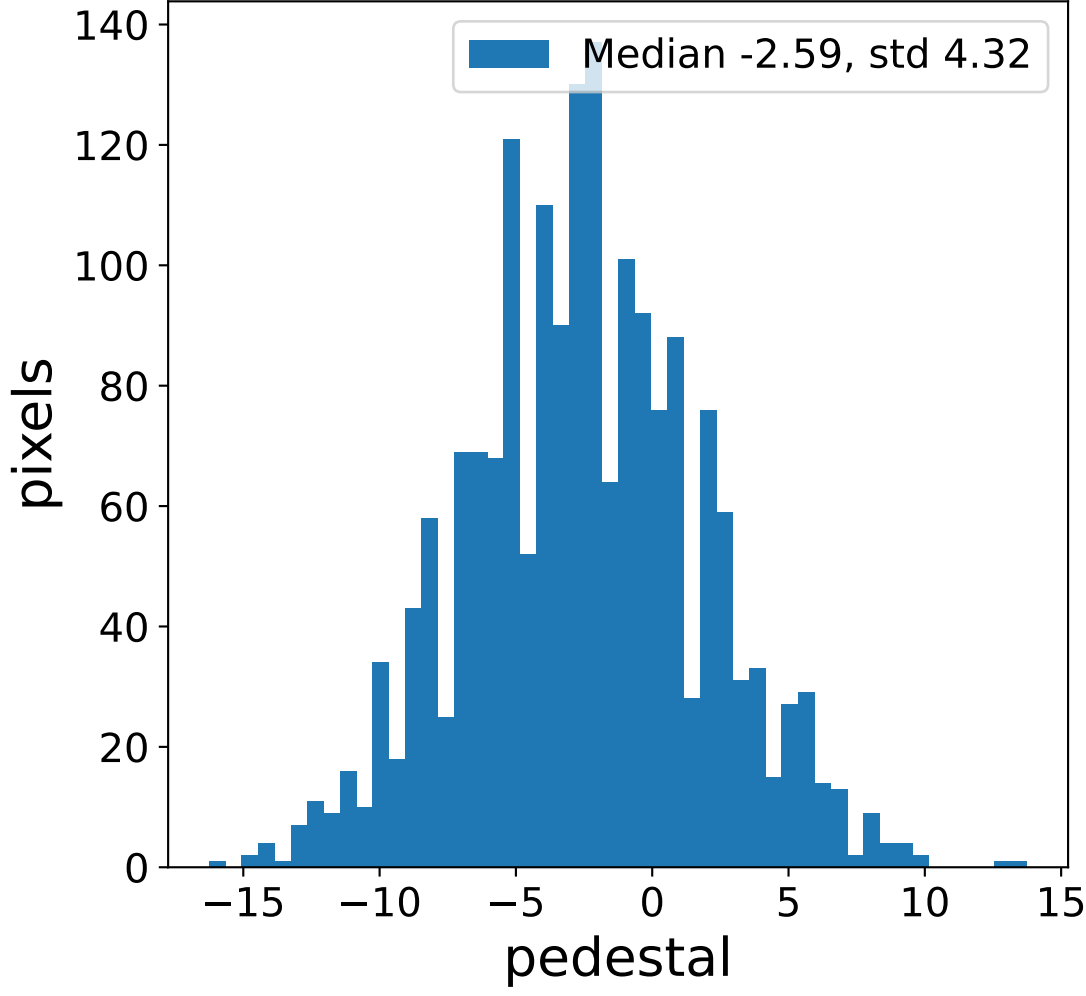

Run 8683

Run 8683

Run 8683 channel: HG

FF sample of 10000 events

pedestal sample of 10000 events

flat-fielded gain [ADC/pe]

Run 8683 channel: LG

FF sample of 10000 events

pedestal sample of 10000 events

flat-fielded gain [ADC/pe]