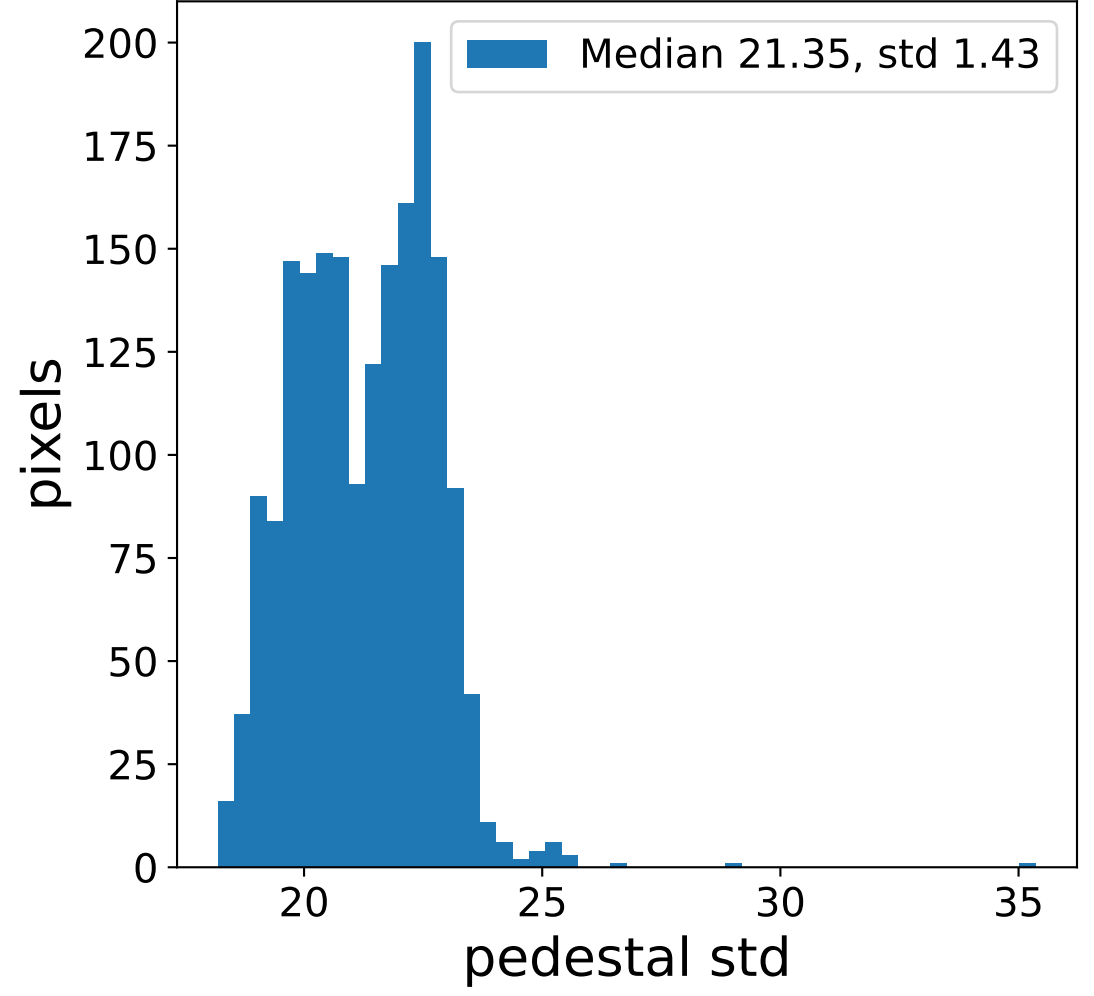

Run 8683

Run 8683

Run 8683 channel: HG

FF sample of 10000 events

pedestal sample of 10000 events

flat-fielded gain [ADC/pe]

Run 8683 channel: LG

FF sample of 10000 events

pedestal sample of 10000 events

flat-fielded gain [ADC/pe]