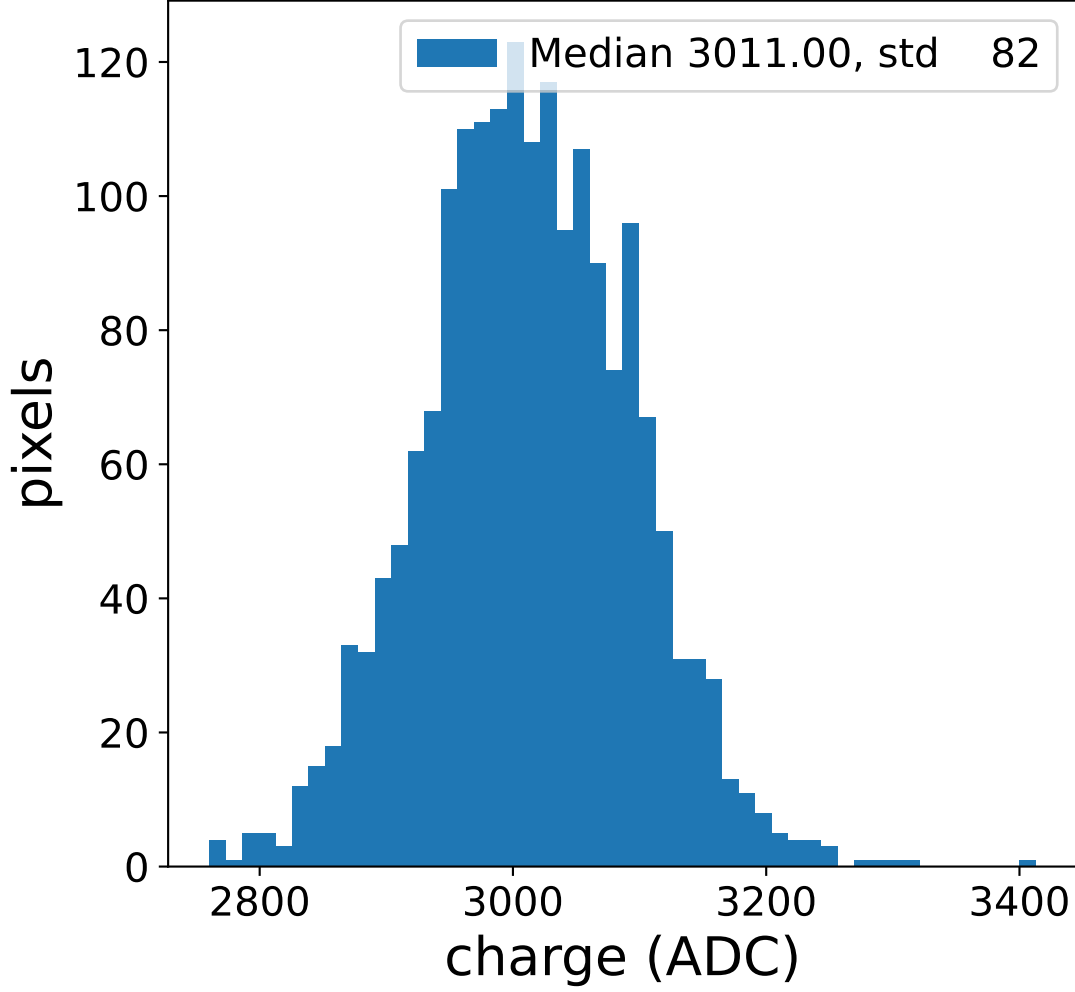

Run 8683

Run 8683

Run 8683 channel: HG

FF sample of 10000 events

pedestal sample of 10000 events

flat-fielded gain [ADC/pe]

Run 8683 channel: LG

FF sample of 10000 events

pedestal sample of 10000 events

flat-fielded gain [ADC/pe]