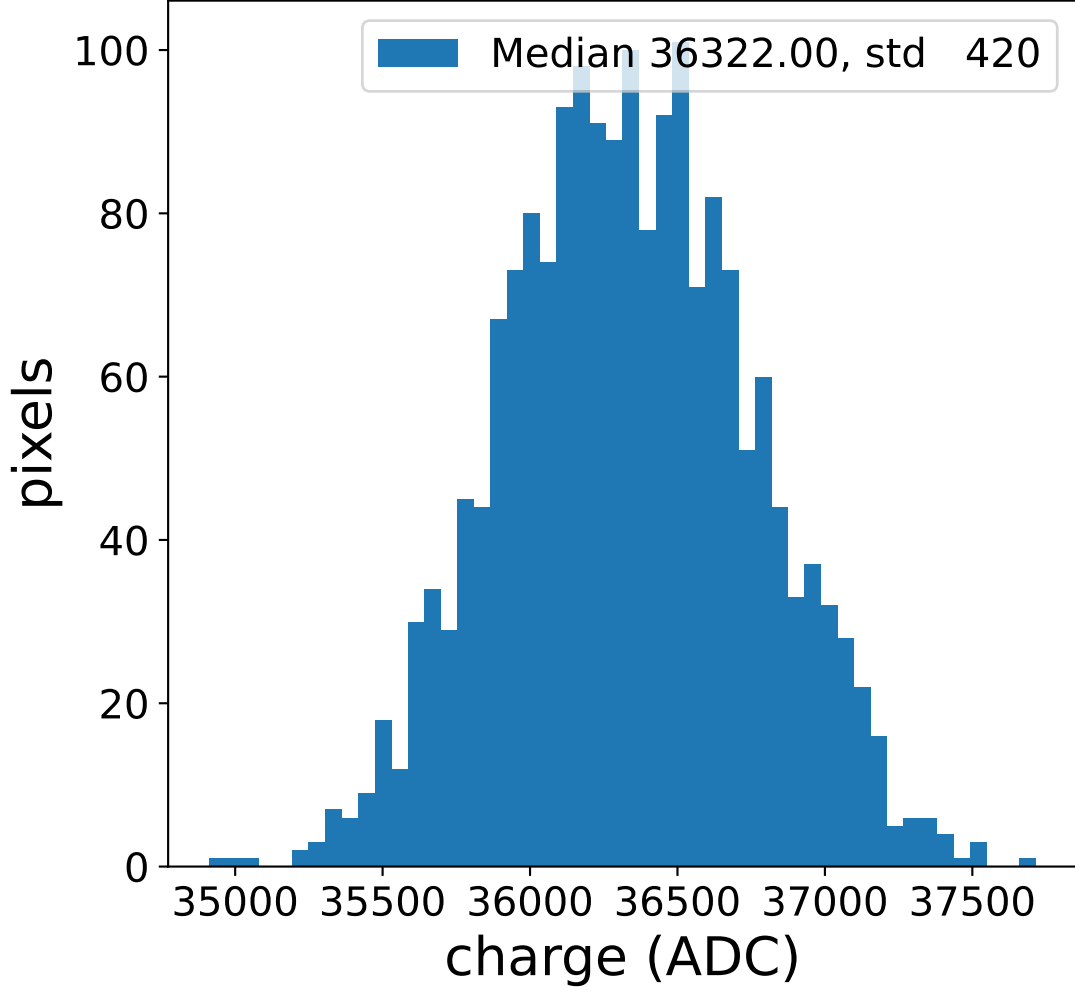

Run 8683

Run 8683

Run 8683 channel: HG

FF sample of 10000 events

pedestal sample of 10000 events

flat-fielded gain [ADC/pe]

Run 8683 channel: LG

FF sample of 10000 events

pedestal sample of 10000 events

flat-fielded gain [ADC/pe]