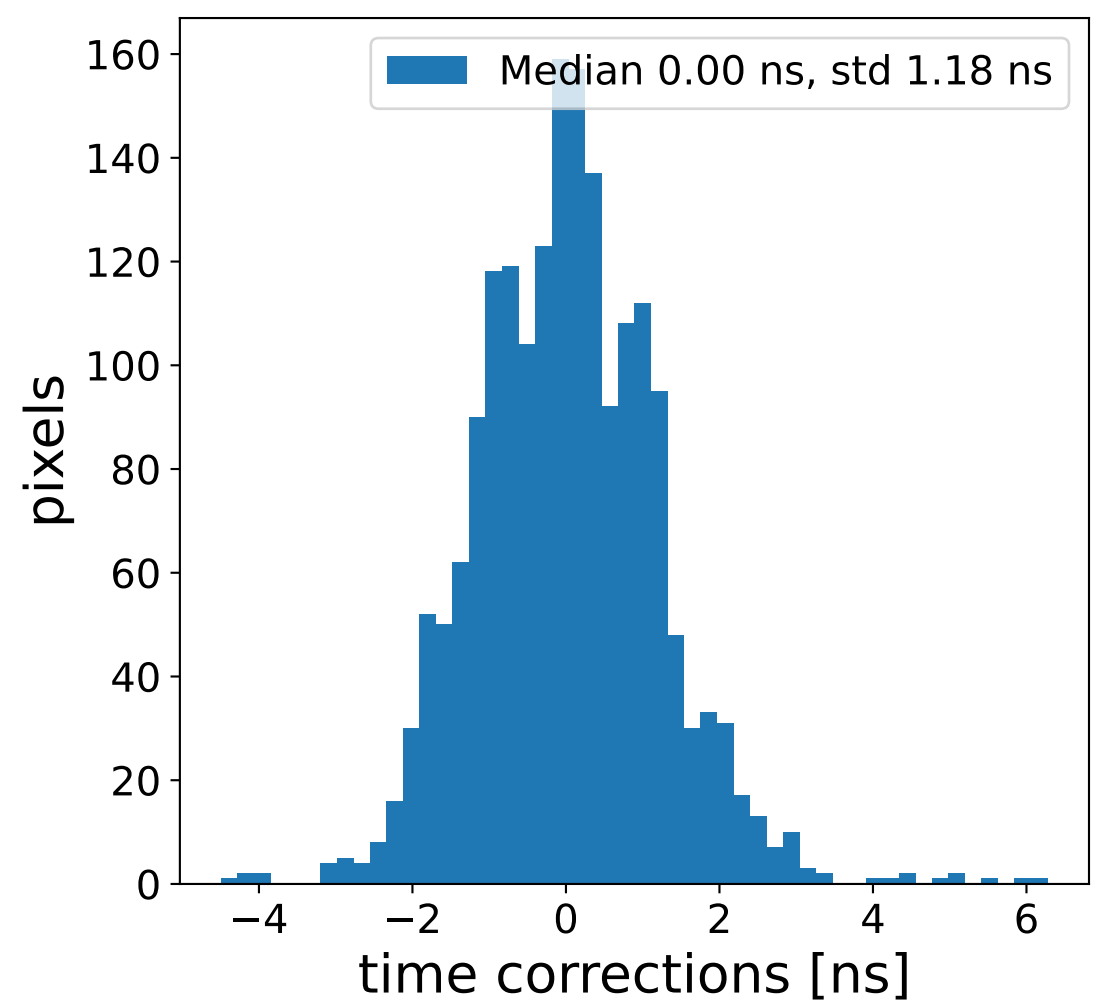

Run 8683

Run 8683

Run 8683 channel: HG

FF sample of 10000 events

pedestal sample of 10000 events

flat-fielded gain [ADC/pe]

Run 8683 channel: LG

FF sample of 10000 events

pedestal sample of 10000 events

flat-fielded gain [ADC/pe]