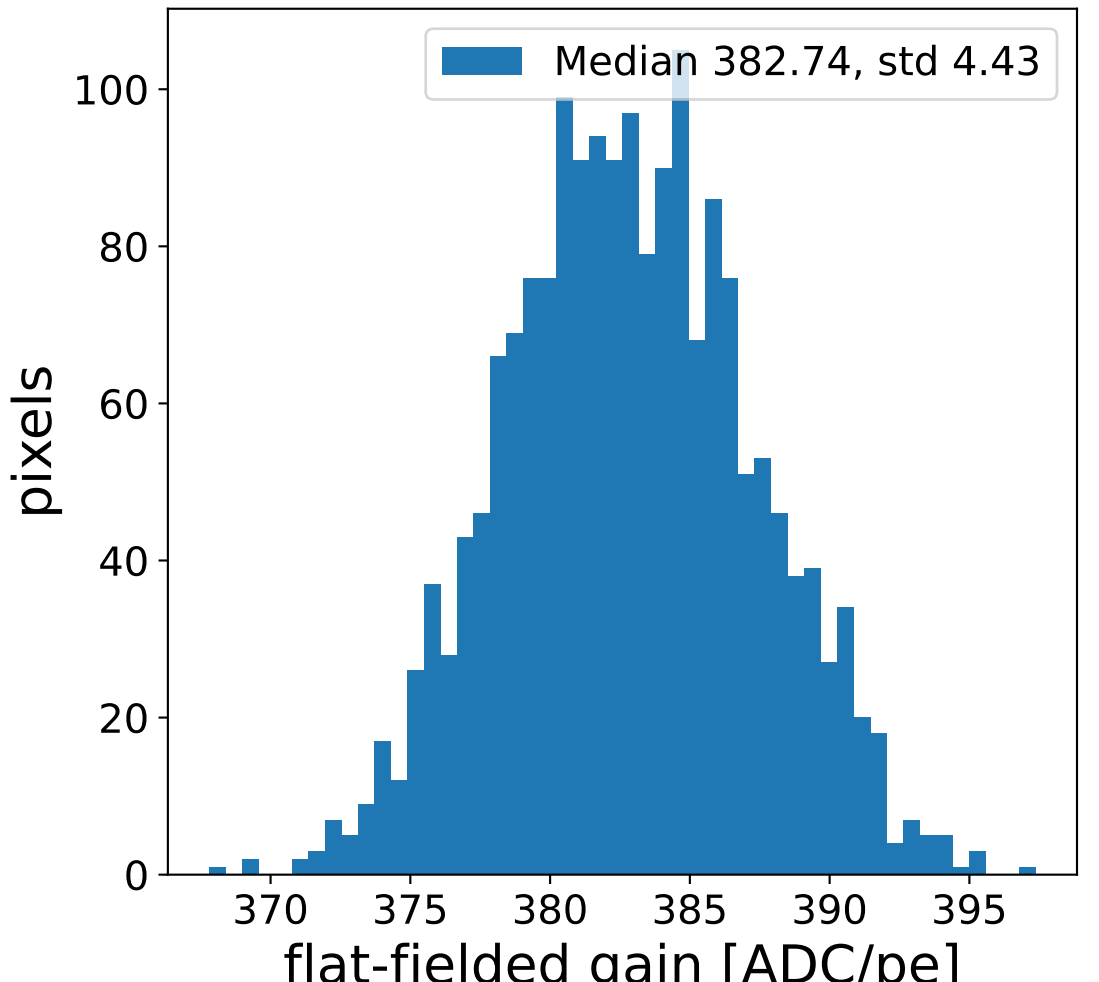

Run 8683

Run 8683

Run 8683 channel: HG

FF sample of 10000 events

pedestal sample of 10000 events

flat-fielded gain [ADC/pe]

Run 8683 channel: LG

FF sample of 10000 events

pedestal sample of 10000 events

flat-fielded gain [ADC/pe]