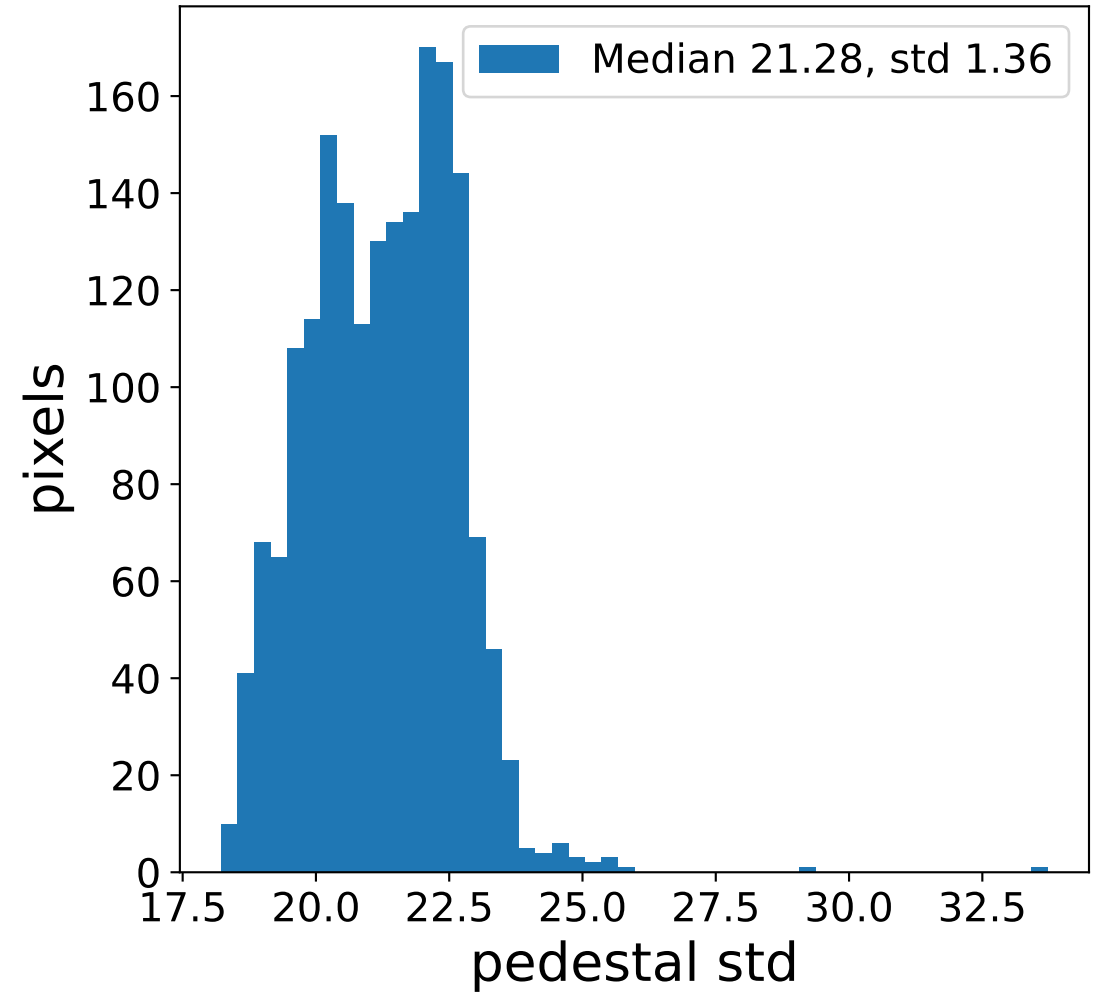

Run 8683

Run 8683

Run 8683 channel: HG

FF sample of 10000 events

pedestal sample of 10000 events

flat-fielded gain [ADC/pe]

Run 8683 channel: LG

FF sample of 10000 events

pedestal sample of 10000 events

flat-fielded gain [ADC/pe]