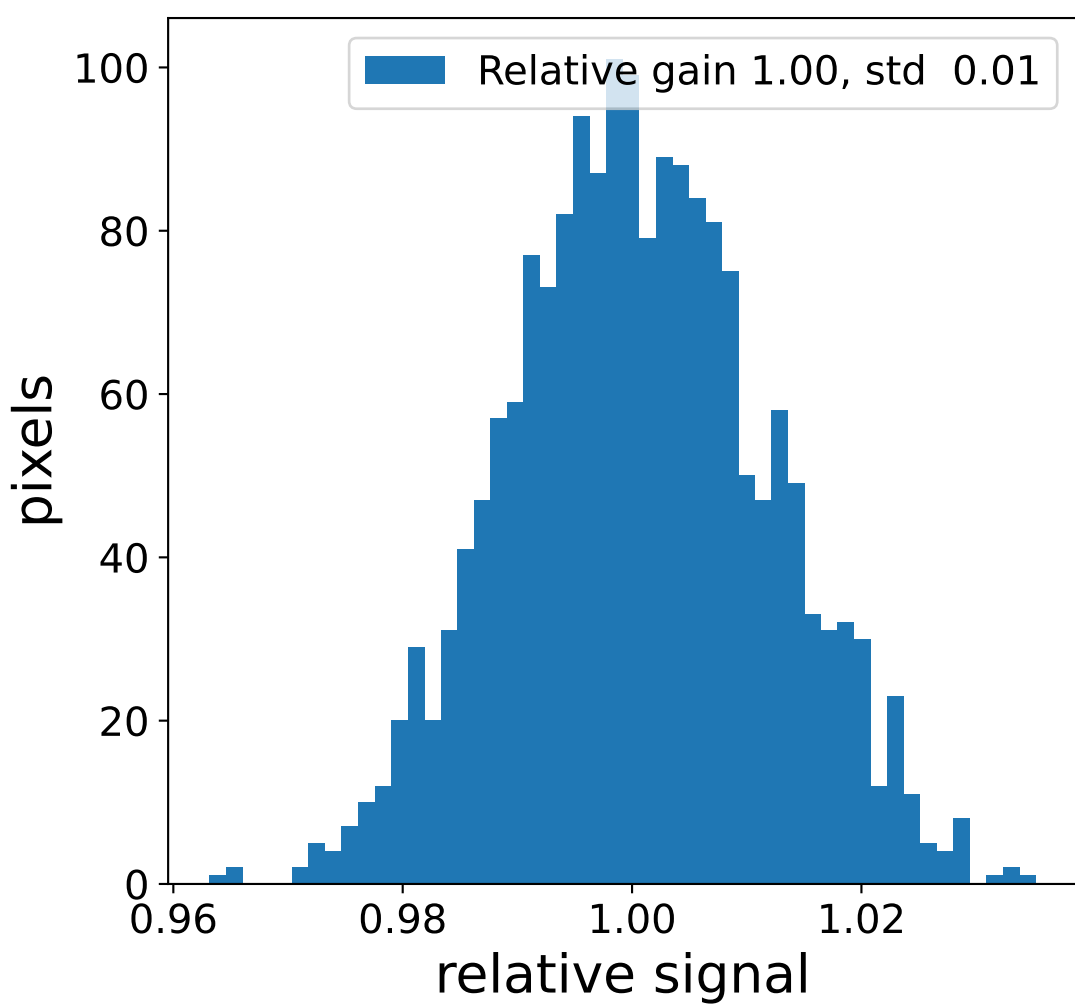

Run 8683

Run 8683

Run 8683 channel: HG

FF sample of 10000 events

pedestal sample of 10000 events

flat-fielded gain [ADC/pe]

Run 8683 channel: LG

FF sample of 10000 events

pedestal sample of 10000 events

flat-fielded gain [ADC/pe]