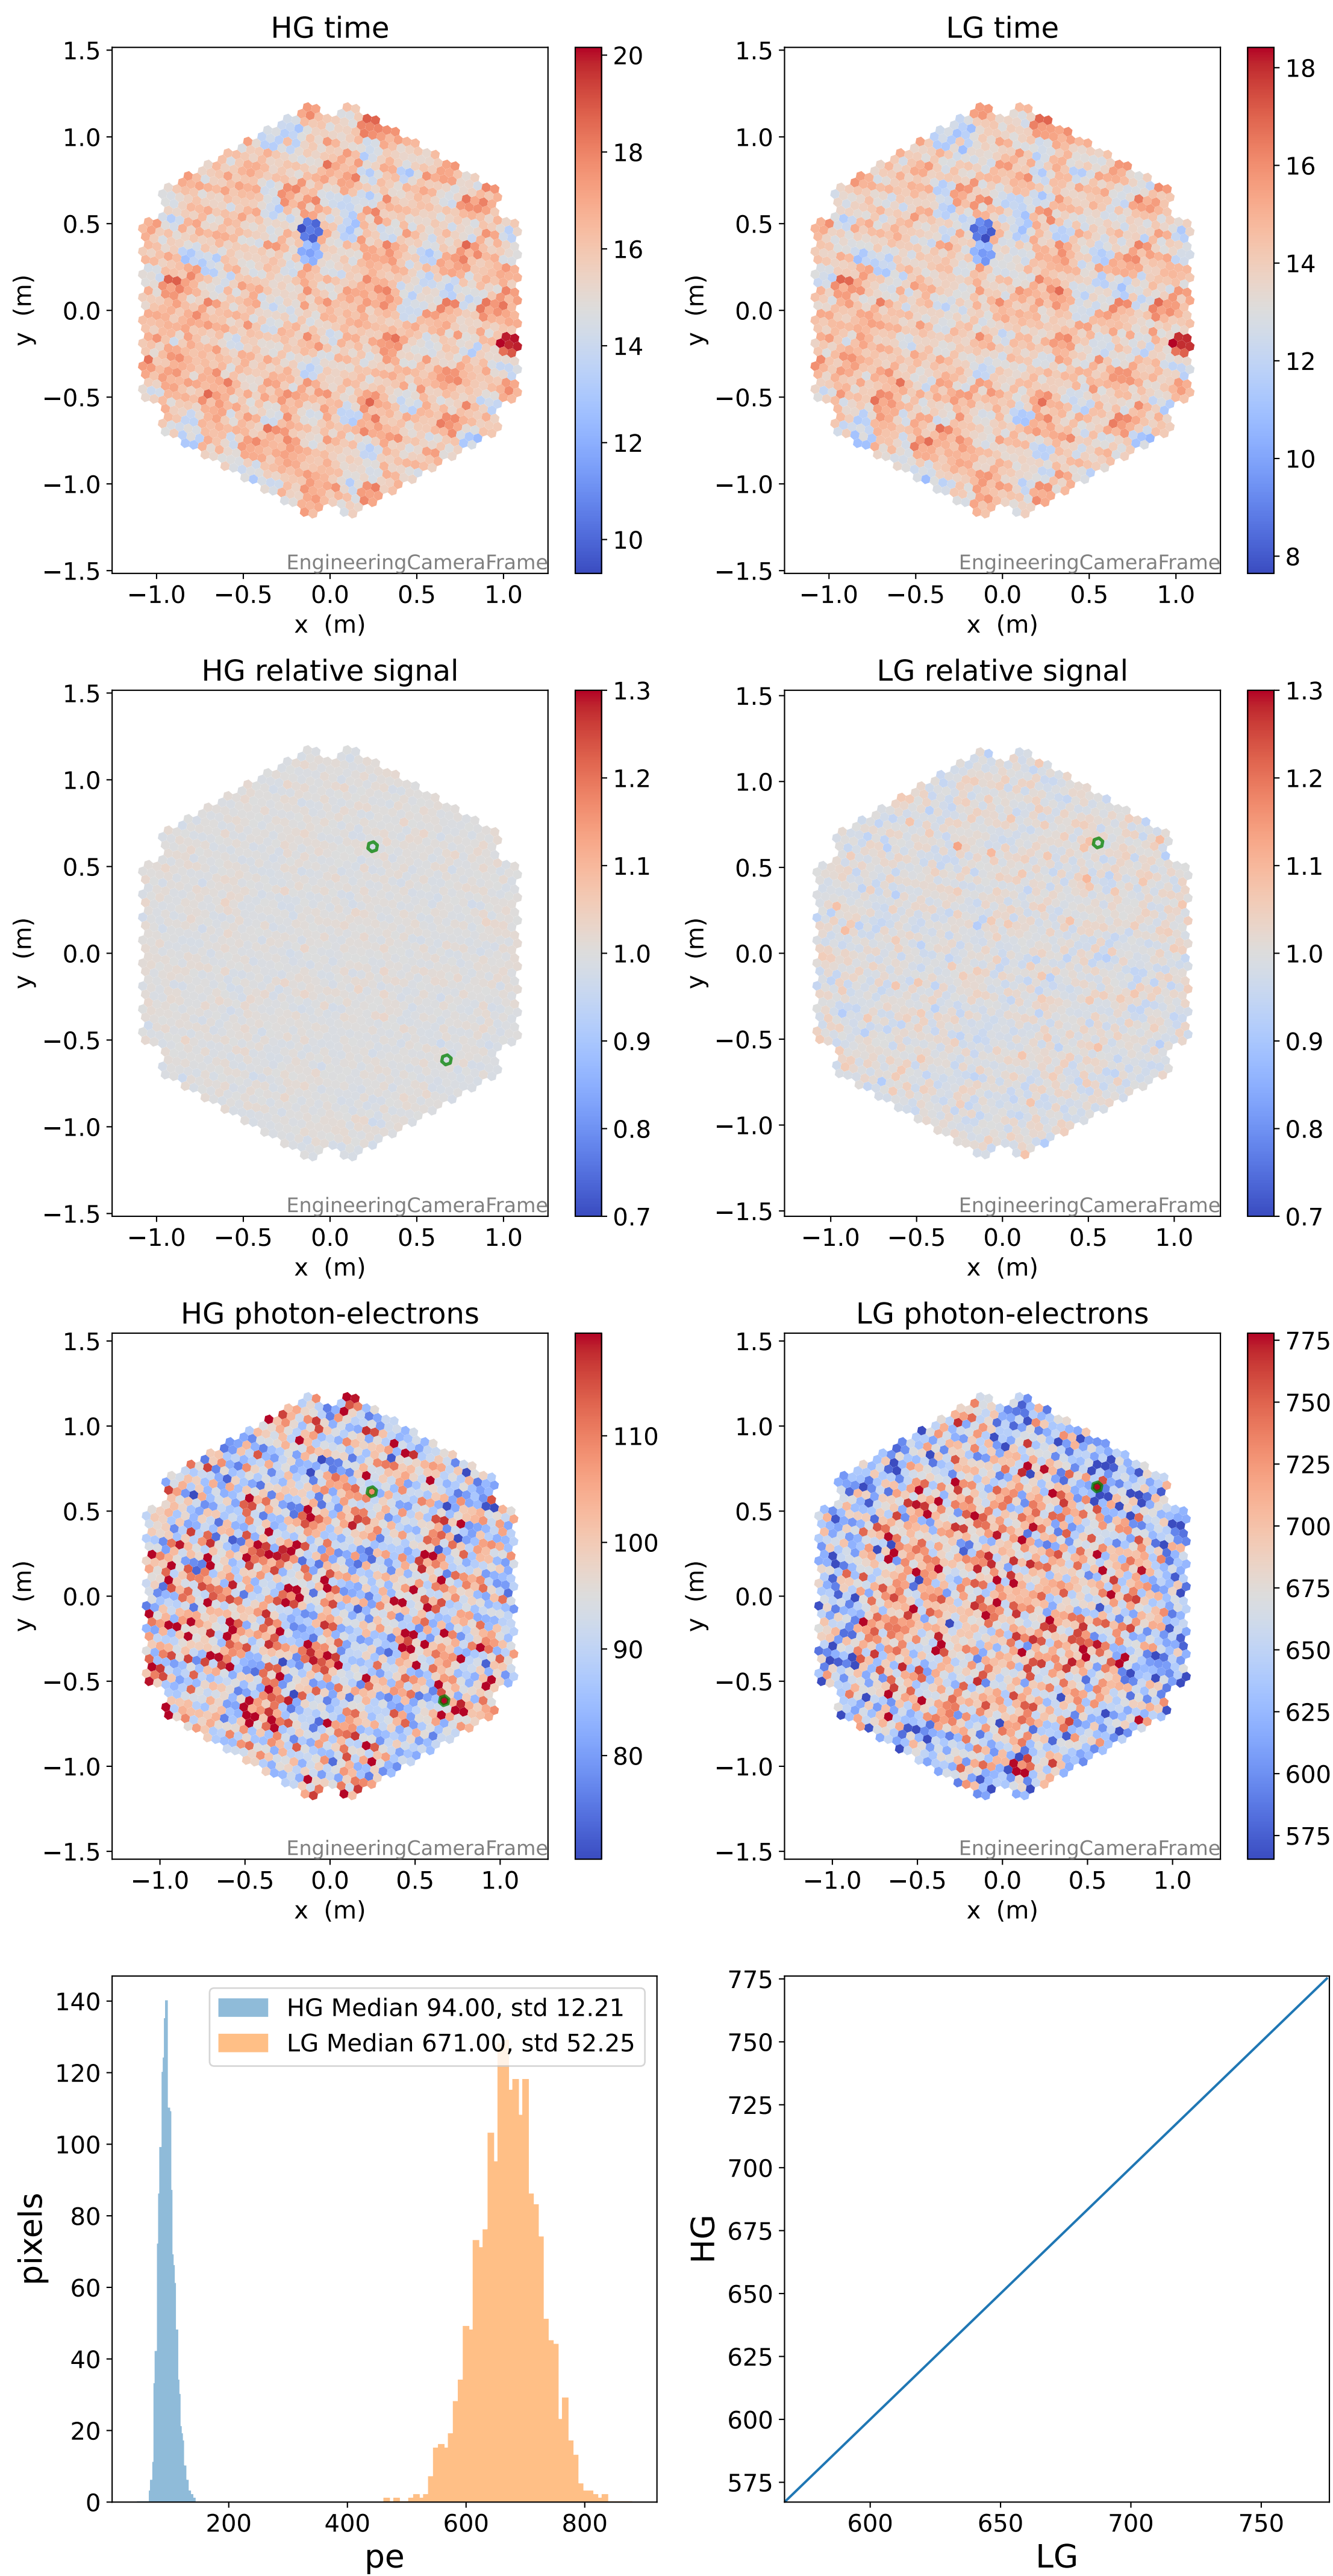

Run 8683

Run 8683

Run 8683 channel: HG

FF sample of 10000 events

pedestal sample of 10000 events

flat-fielded gain [ADC/pe]

Run 8683 channel: LG

FF sample of 10000 events

pedestal sample of 10000 events

flat-fielded gain [ADC/pe]