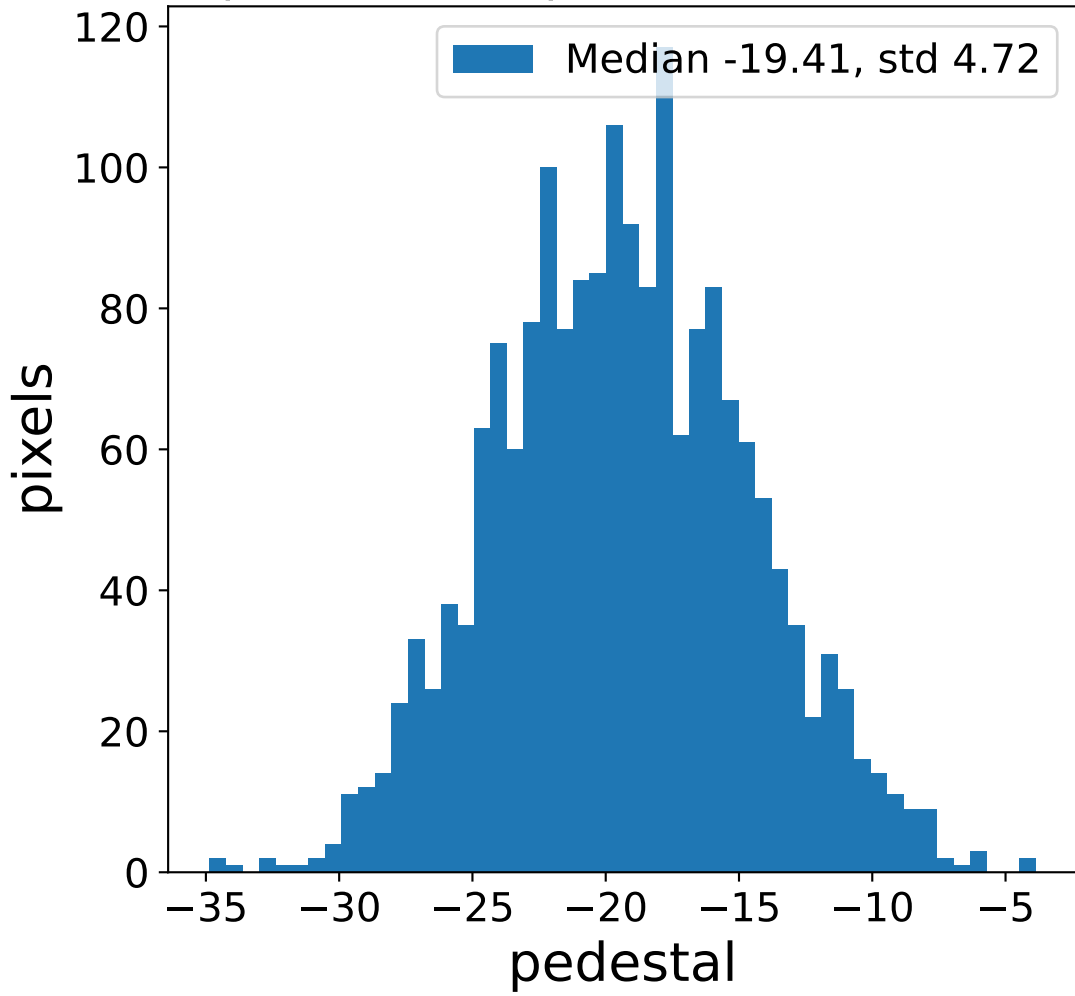

Run 8683

Run 8683

Run 8683 channel: HG

FF sample of 10000 events

pedestal sample of 10000 events

flat-fielded gain [ADC/pe]

Run 8683 channel: LG

FF sample of 10000 events

pedestal sample of 10000 events

flat-fielded gain [ADC/pe]