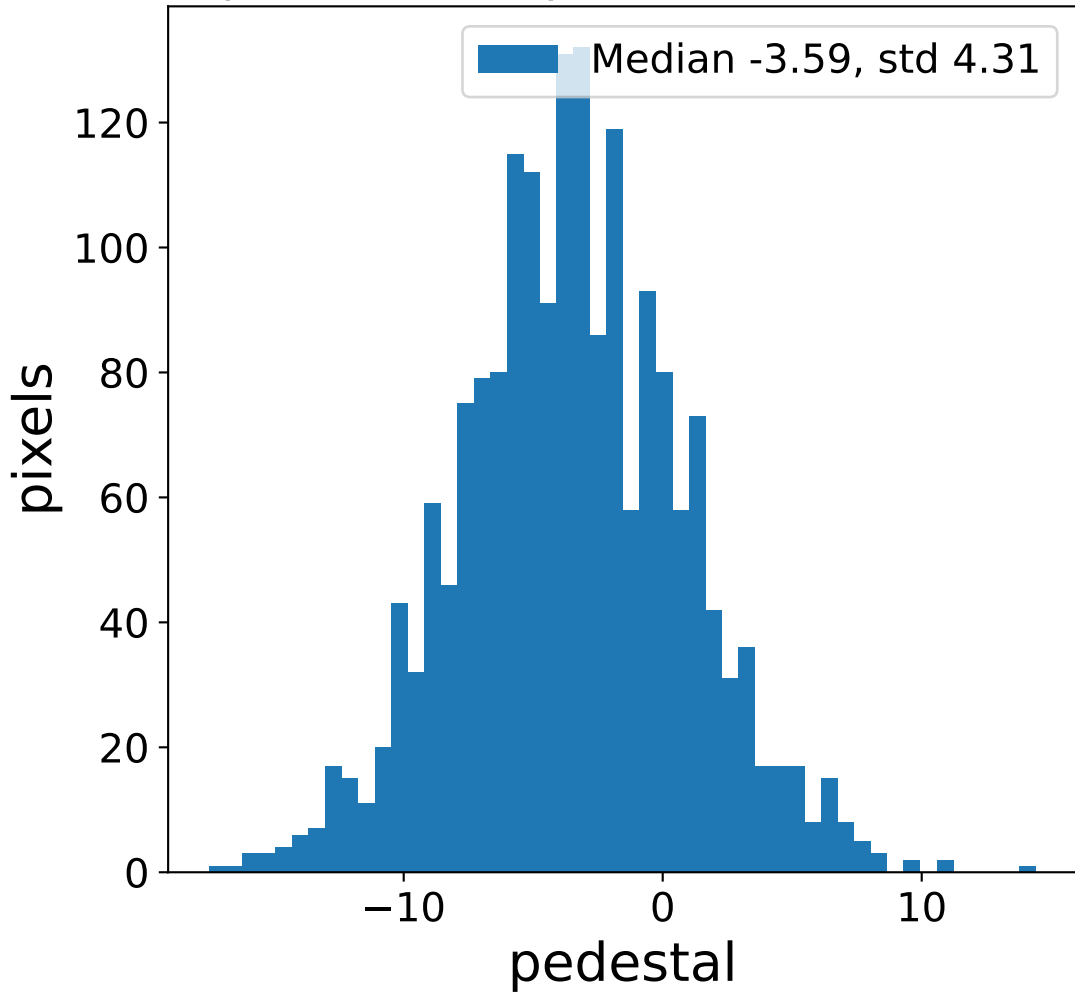

Run 8683

Run 8683

Run 8683 channel: HG

FF sample of 10000 events

pedestal sample of 10000 events

flat-fielded gain [ADC/pe]

Run 8683 channel: LG

FF sample of 10000 events

pedestal sample of 10000 events

flat-fielded gain [ADC/pe]