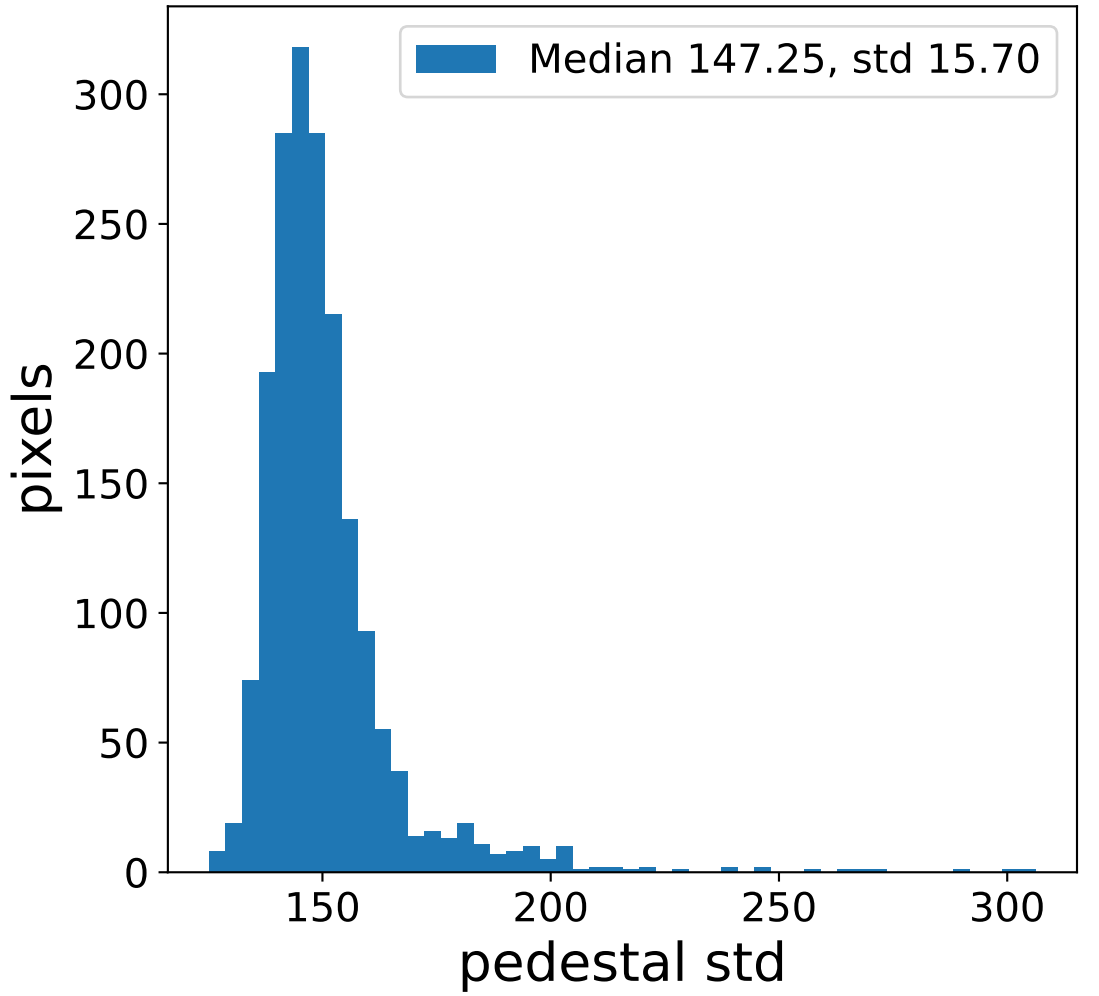

Run 8683

Run 8683

Run 8683 channel: HG

FF sample of 10000 events

pedestal sample of 10000 events

flat-fielded gain [ADC/pe]

Run 8683 channel: LG

FF sample of 10000 events

pedestal sample of 10000 events

flat-fielded gain [ADC/pe]