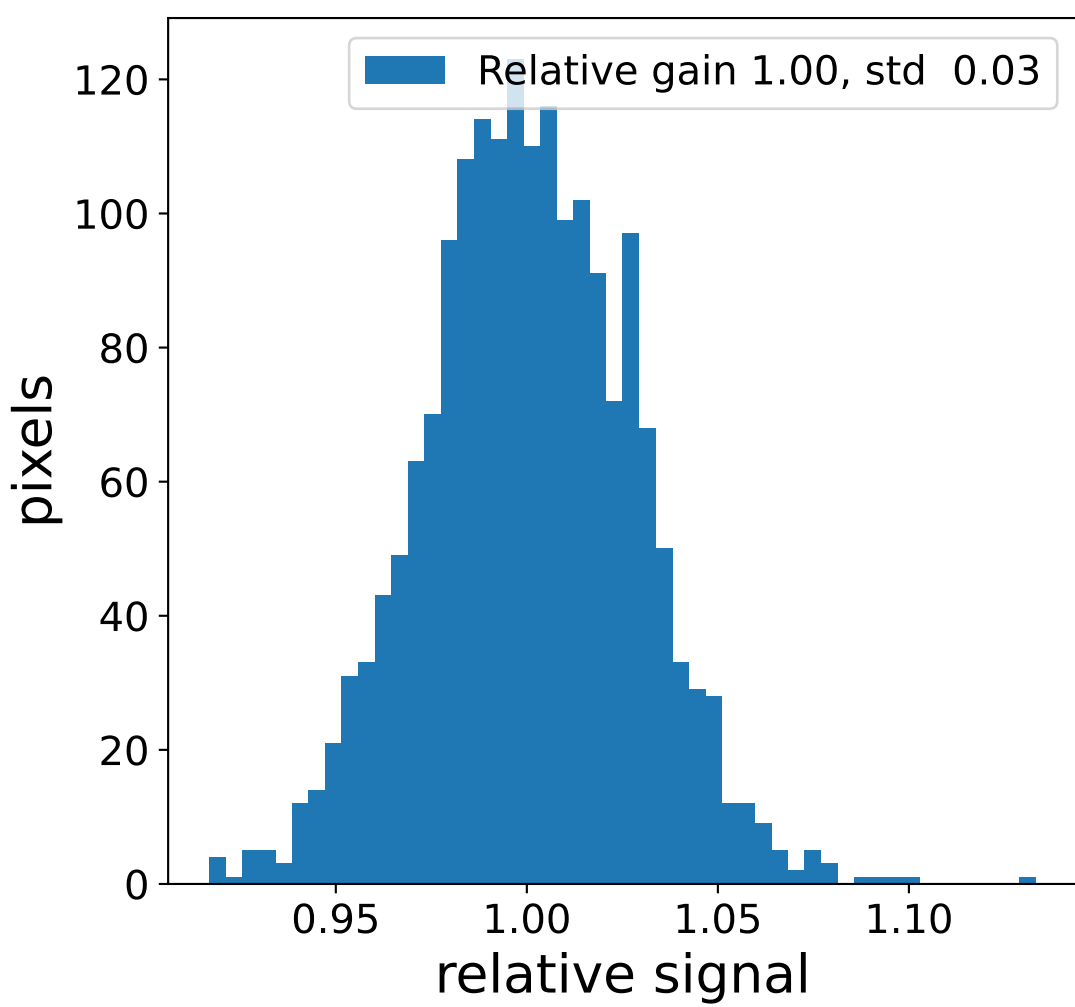

Run 8683

Run 8683

Run 8683 channel: HG

FF sample of 10000 events

pedestal sample of 10000 events

flat-fielded gain [ADC/pe]

Run 8683 channel: LG

FF sample of 10000 events

pedestal sample of 10000 events

flat-fielded gain [ADC/pe]