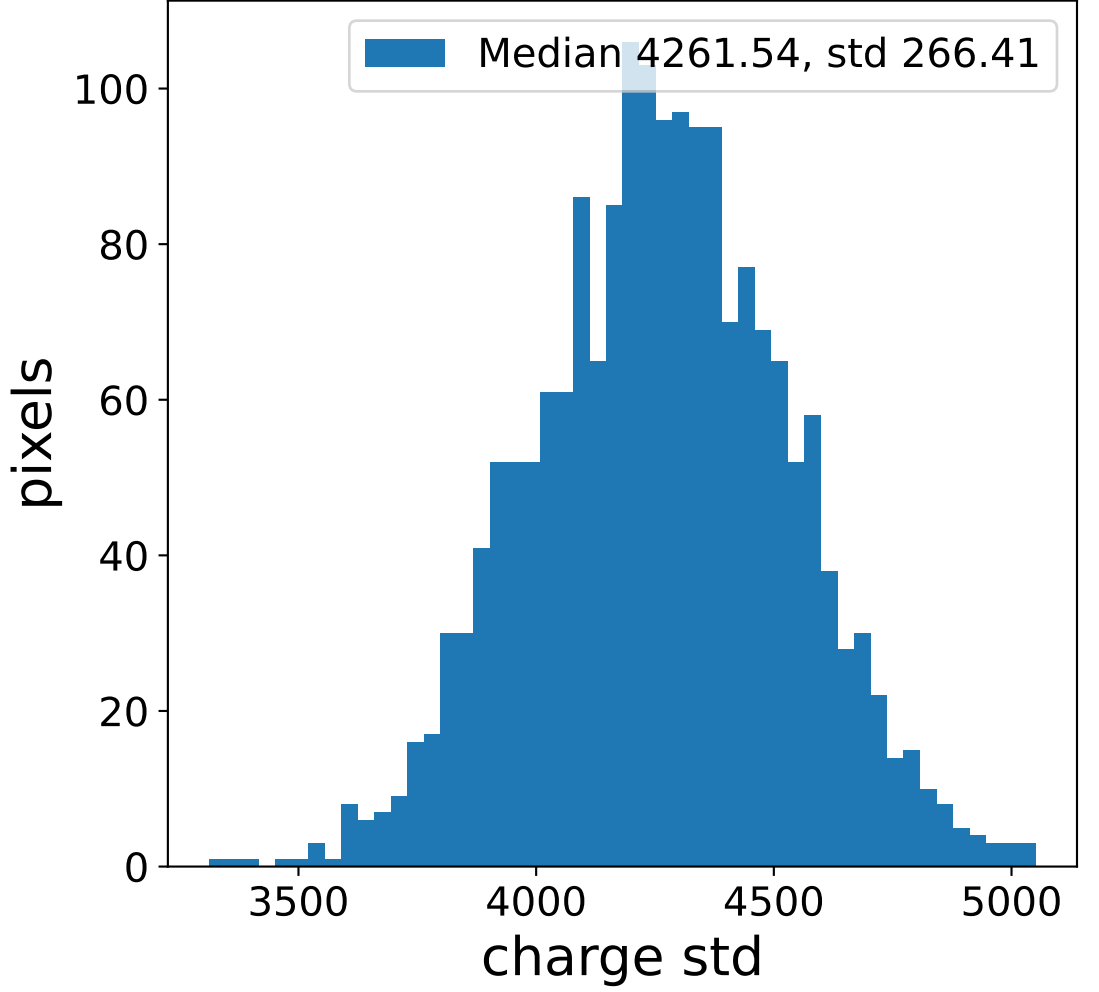

Run 8683

Run 8683

Run 8683 channel: HG

FF sample of 10000 events

pedestal sample of 10000 events

flat-fielded gain [ADC/pe]

Run 8683 channel: LG

FF sample of 10000 events

pedestal sample of 10000 events

flat-fielded gain [ADC/pe]