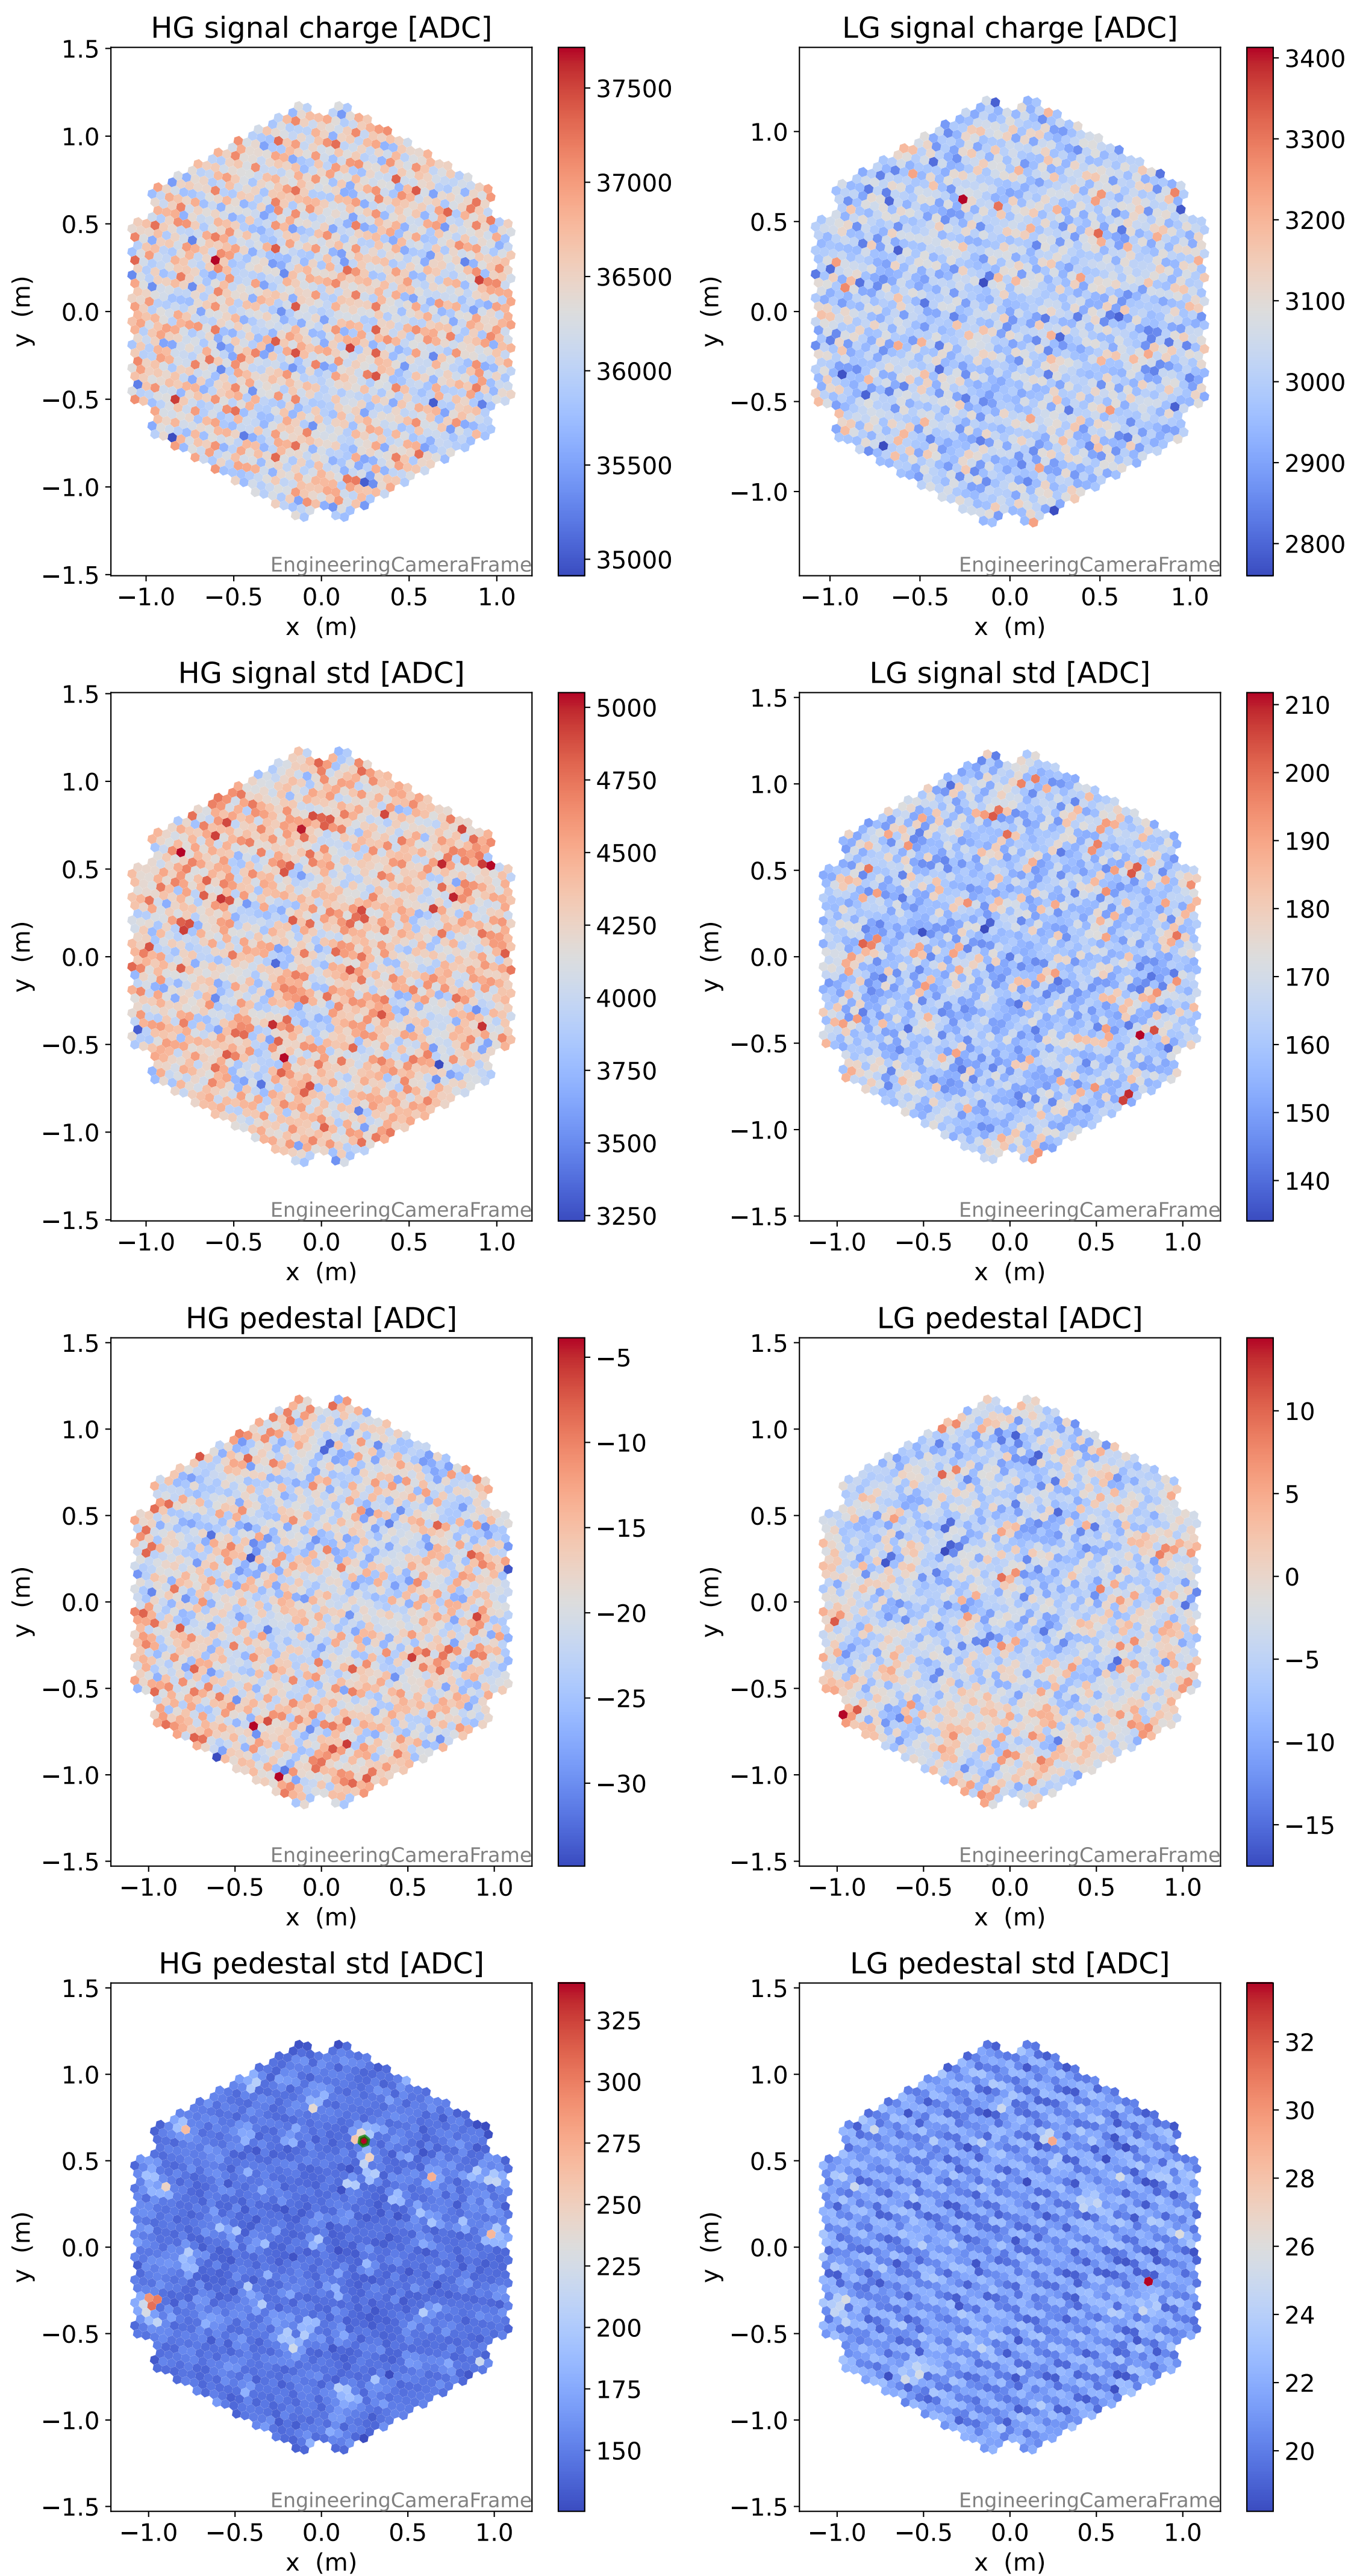

Run 8683

Run 8683

Run 8683 channel: HG

FF sample of 10000 events

pedestal sample of 10000 events

flat-fielded gain [ADC/pe]

Run 8683 channel: LG

FF sample of 10000 events

pedestal sample of 10000 events

flat-fielded gain [ADC/pe]