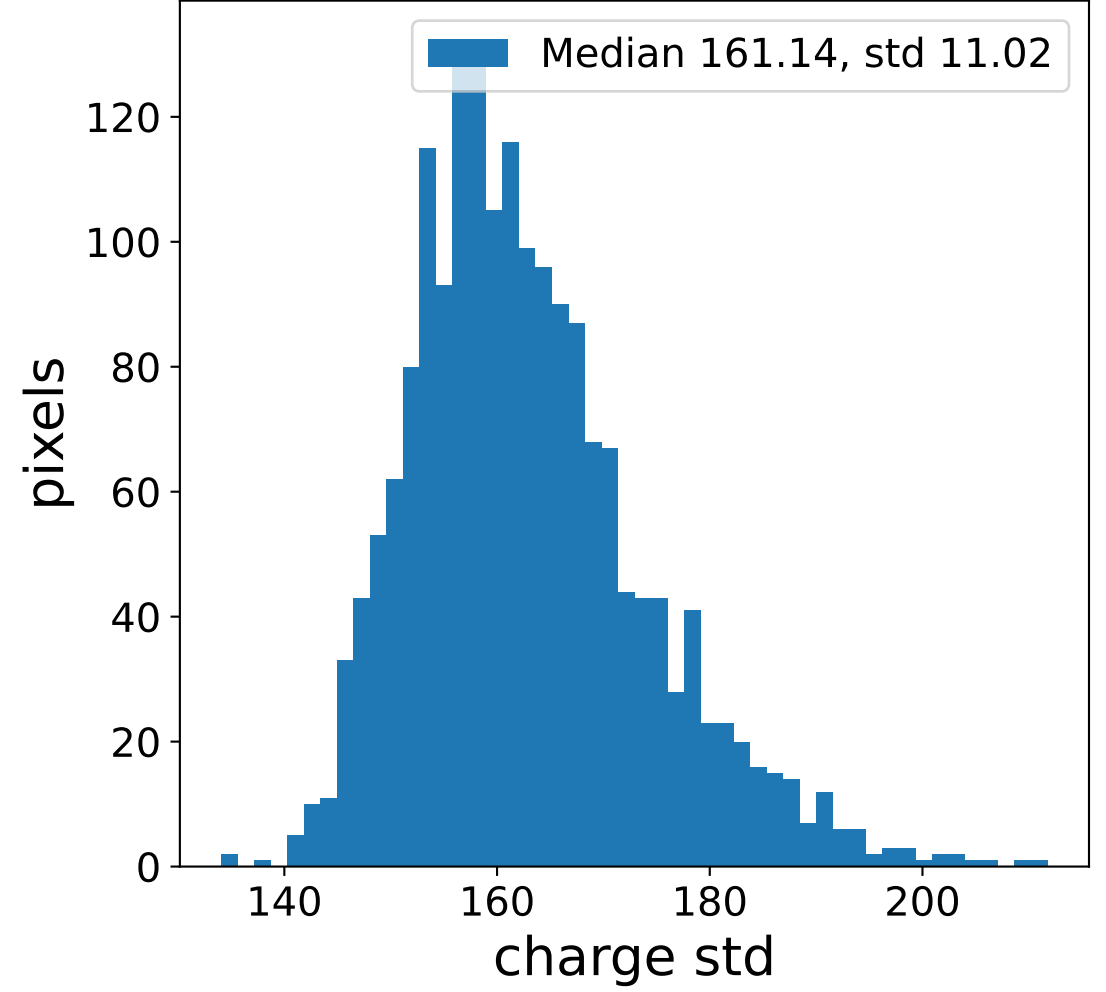

Run 8683

Run 8683

Run 8683 channel: HG

FF sample of 10000 events

pedestal sample of 10000 events

flat-fielded gain [ADC/pe]

Run 8683 channel: LG

FF sample of 10000 events

pedestal sample of 10000 events

flat-fielded gain [ADC/pe]