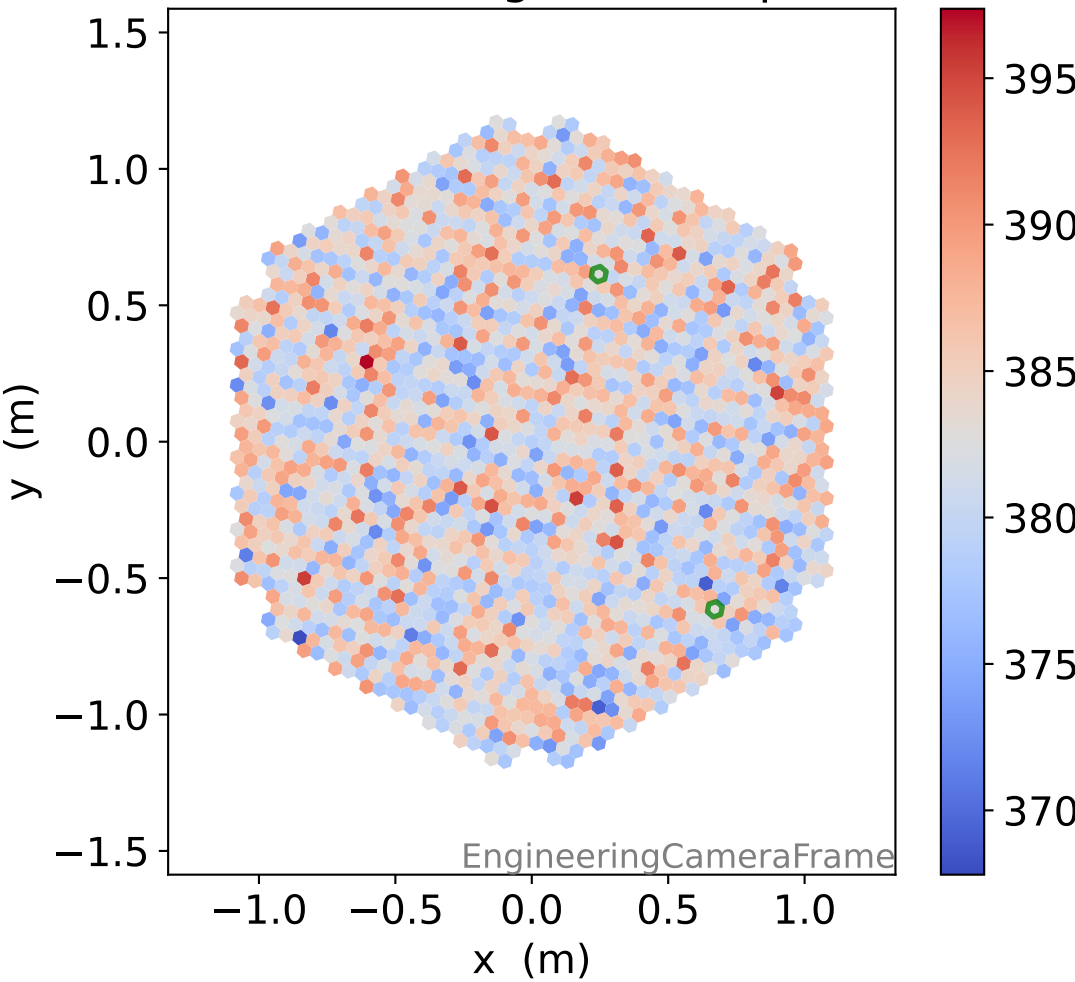

Run 8683

Run 8683

Run 8683 channel: HG

FF sample of 10000 events

pedestal sample of 10000 events

flat-fielded gain [ADC/pe]

Run 8683 channel: LG

FF sample of 10000 events

pedestal sample of 10000 events

flat-fielded gain [ADC/pe]