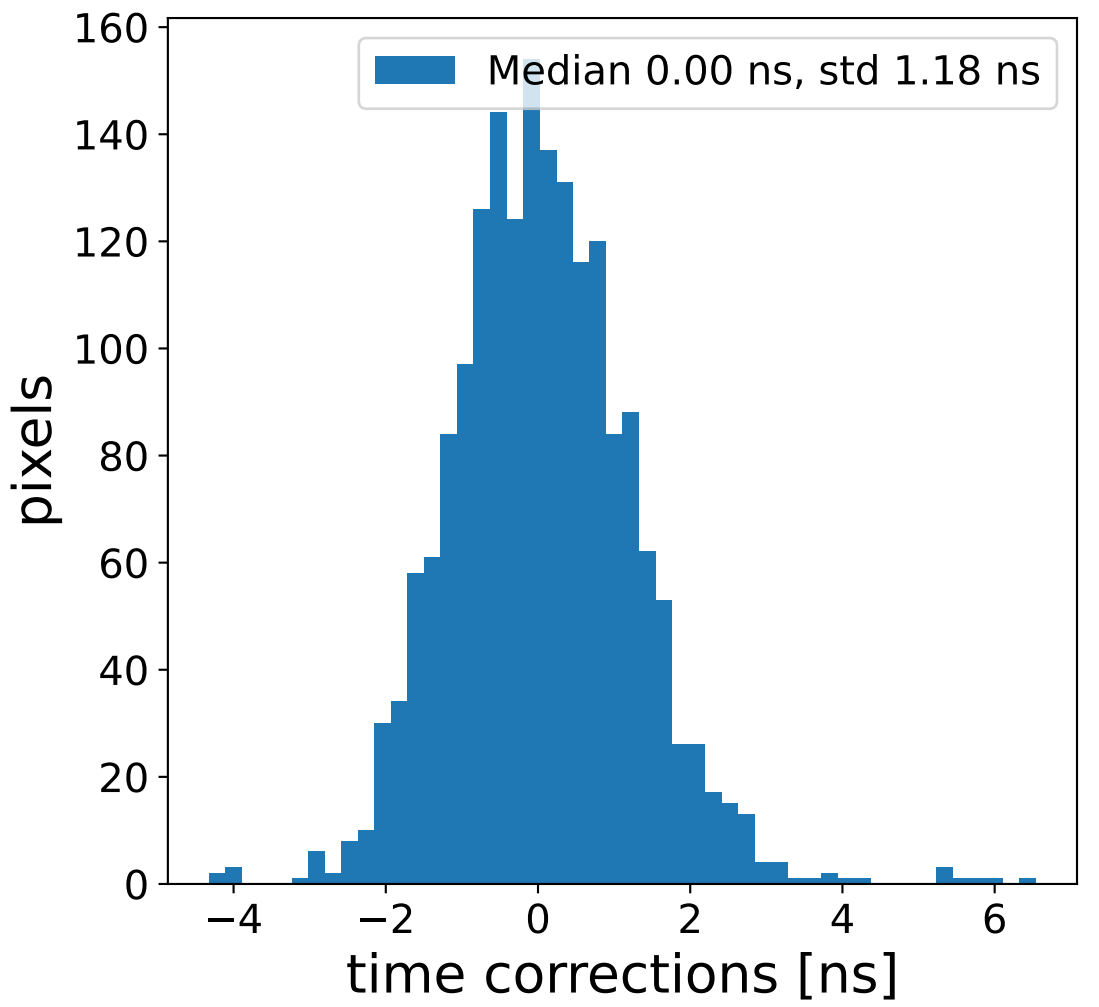

Run 8683

Run 8683

Run 8683 channel: HG

FF sample of 10000 events

pedestal sample of 10000 events

flat-fielded gain [ADC/pe]

Run 8683 channel: LG

FF sample of 10000 events

pedestal sample of 10000 events

flat-fielded gain [ADC/pe]