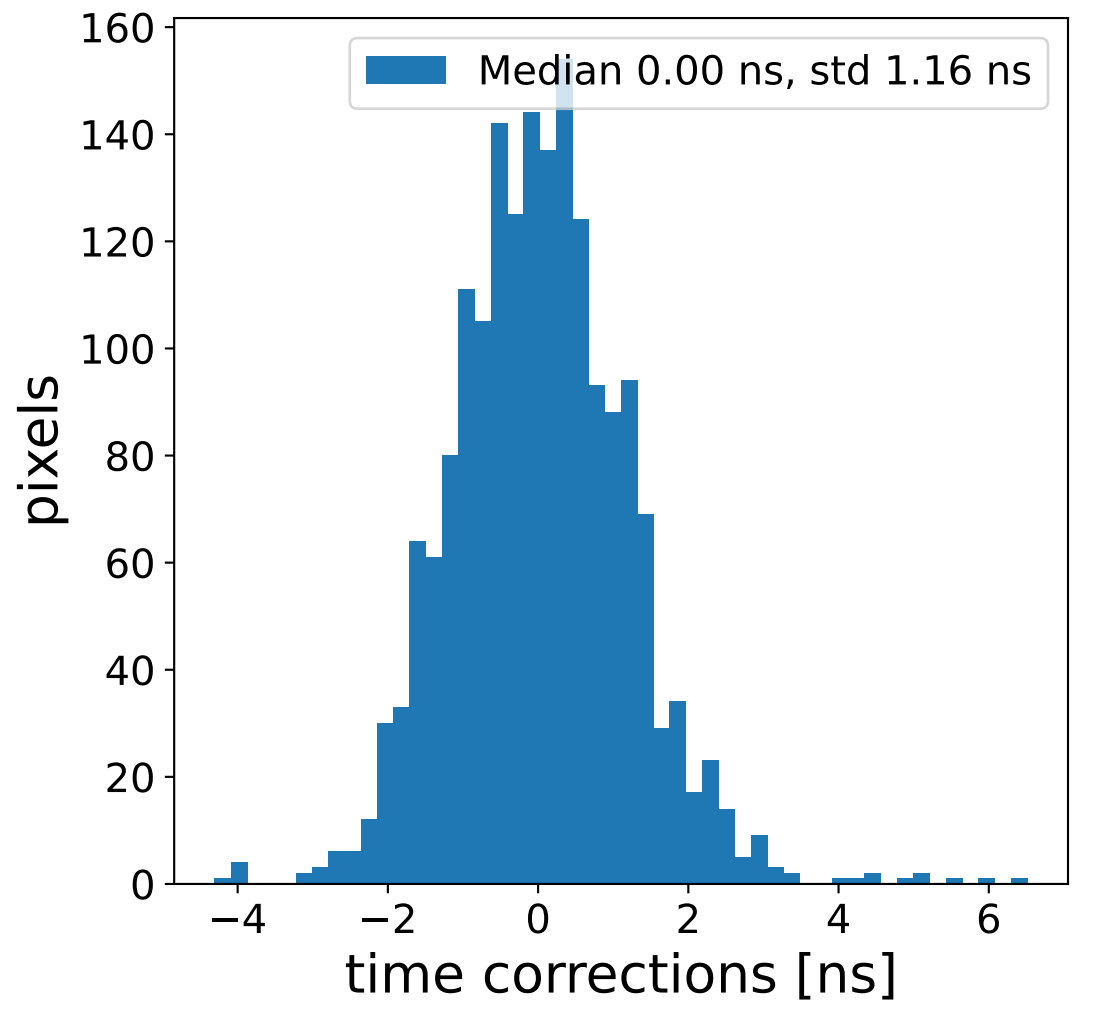

Run 7676

Run 7676

Run 7676 channel: HG

FF sample of 10000 events

pedestal sample of 10000 events

flat-fielded gain [ADC/pe]

Run 7676 channel: LG

FF sample of 10000 events

pedestal sample of 10000 events

flat-fielded gain [ADC/pe]