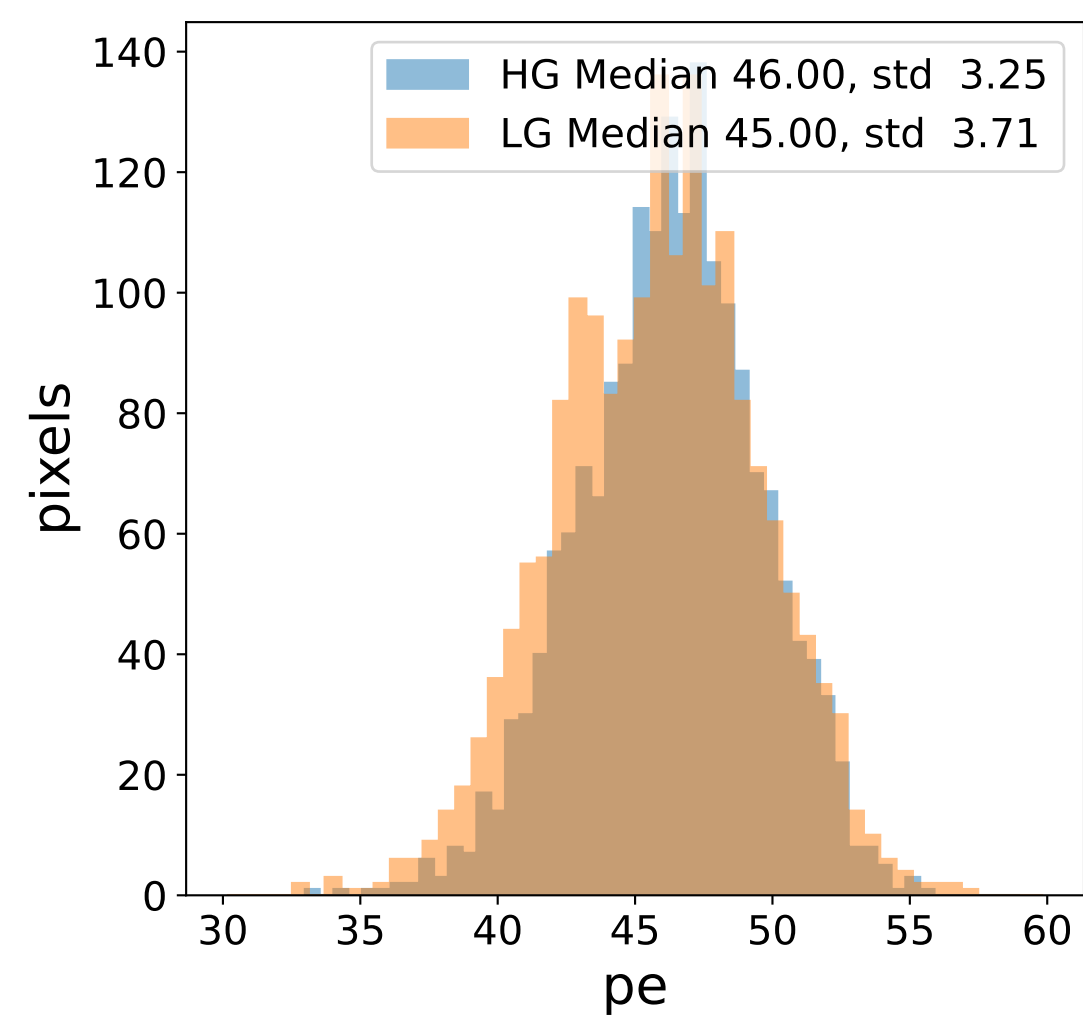

Run 7676

Run 7676

Run 7676 channel: HG

FF sample of 10000 events

pedestal sample of 10000 events

flat-fielded gain [ADC/pe]

Run 7676 channel: LG

FF sample of 10000 events

pedestal sample of 10000 events

flat-fielded gain [ADC/pe]