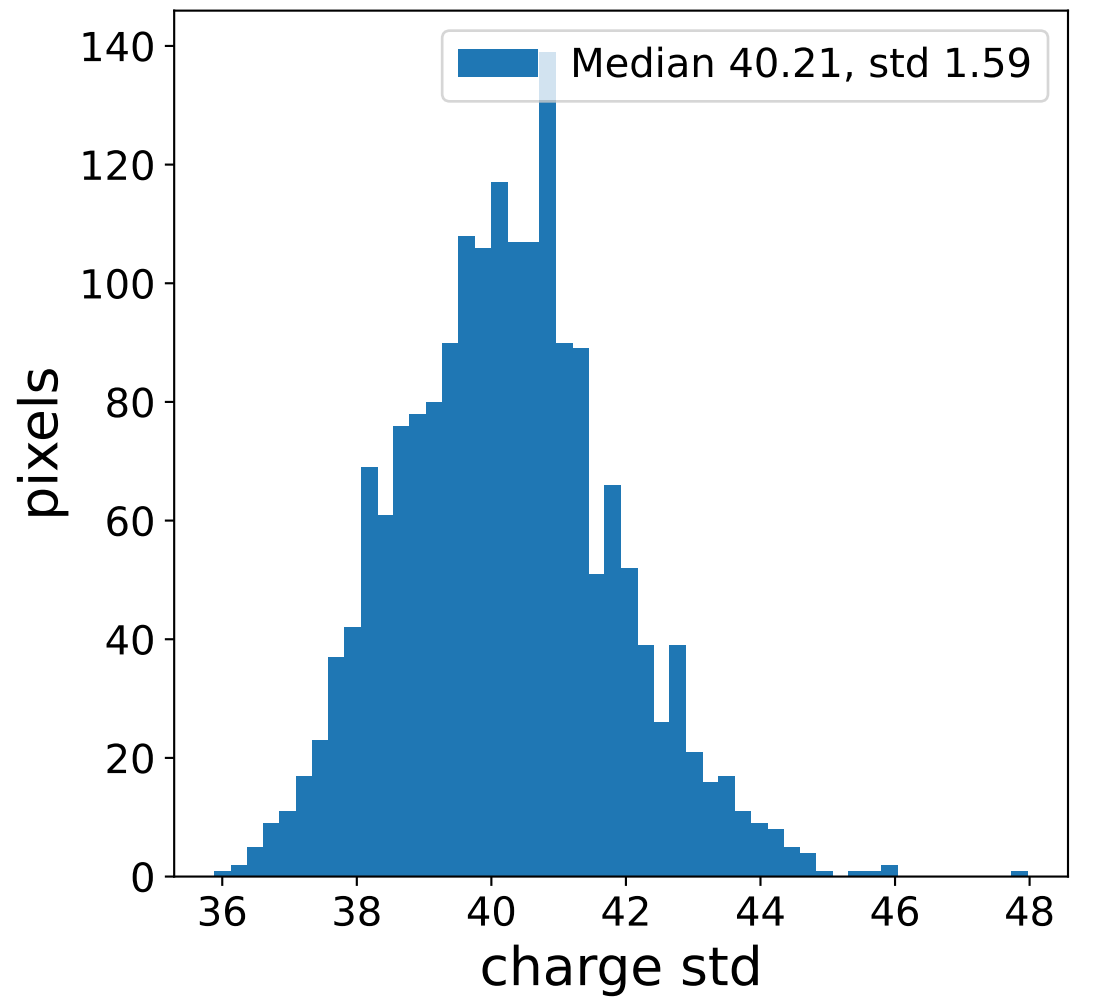

Run 7676

Run 7676

Run 7676 channel: HG

FF sample of 10000 events

pedestal sample of 10000 events

flat-fielded gain [ADC/pe]

Run 7676 channel: LG

FF sample of 10000 events

pedestal sample of 10000 events

flat-fielded gain [ADC/pe]