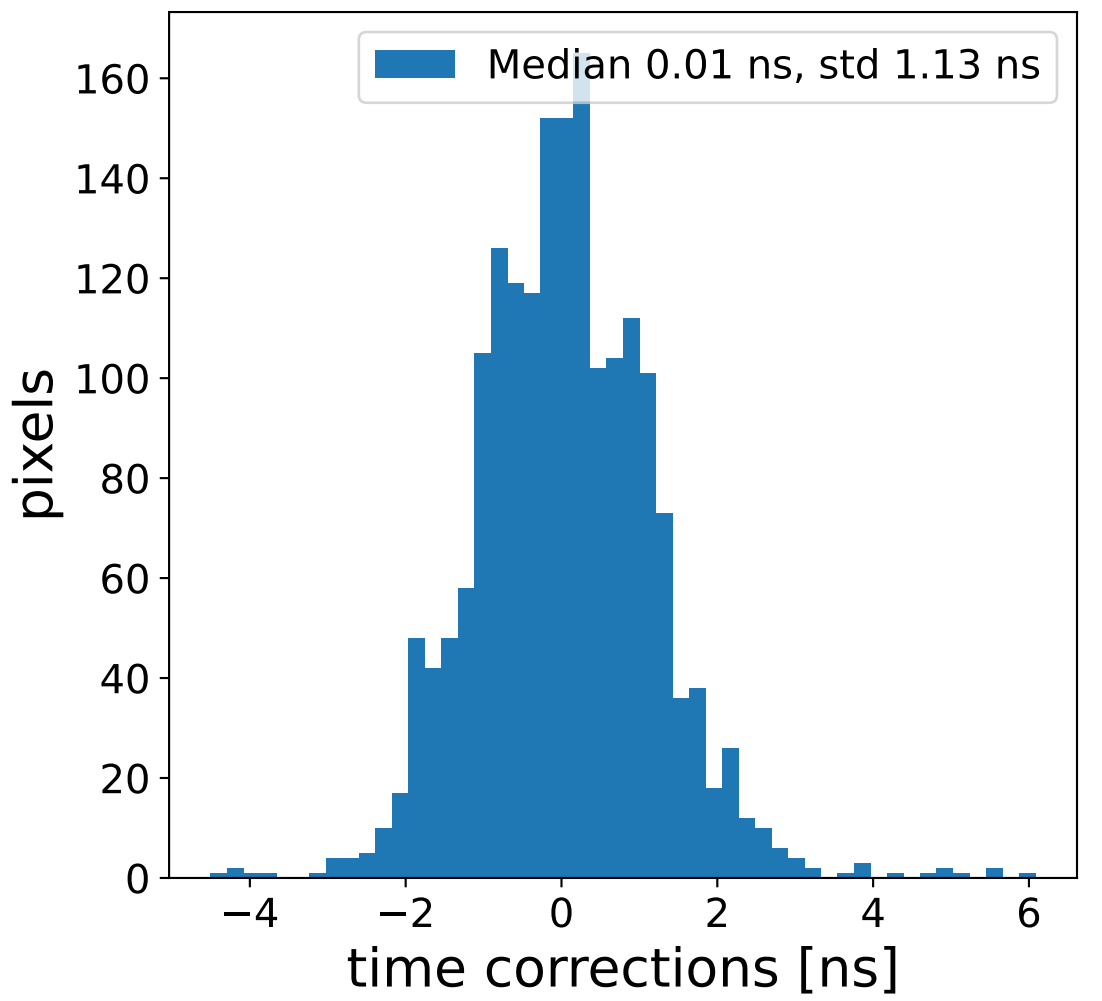

Run 7676

Run 7676

Run 7676 channel: HG

FF sample of 10000 events

pedestal sample of 10000 events

flat-fielded gain [ADC/pe]

Run 7676 channel: LG

FF sample of 10000 events

pedestal sample of 10000 events

flat-fielded gain [ADC/pe]