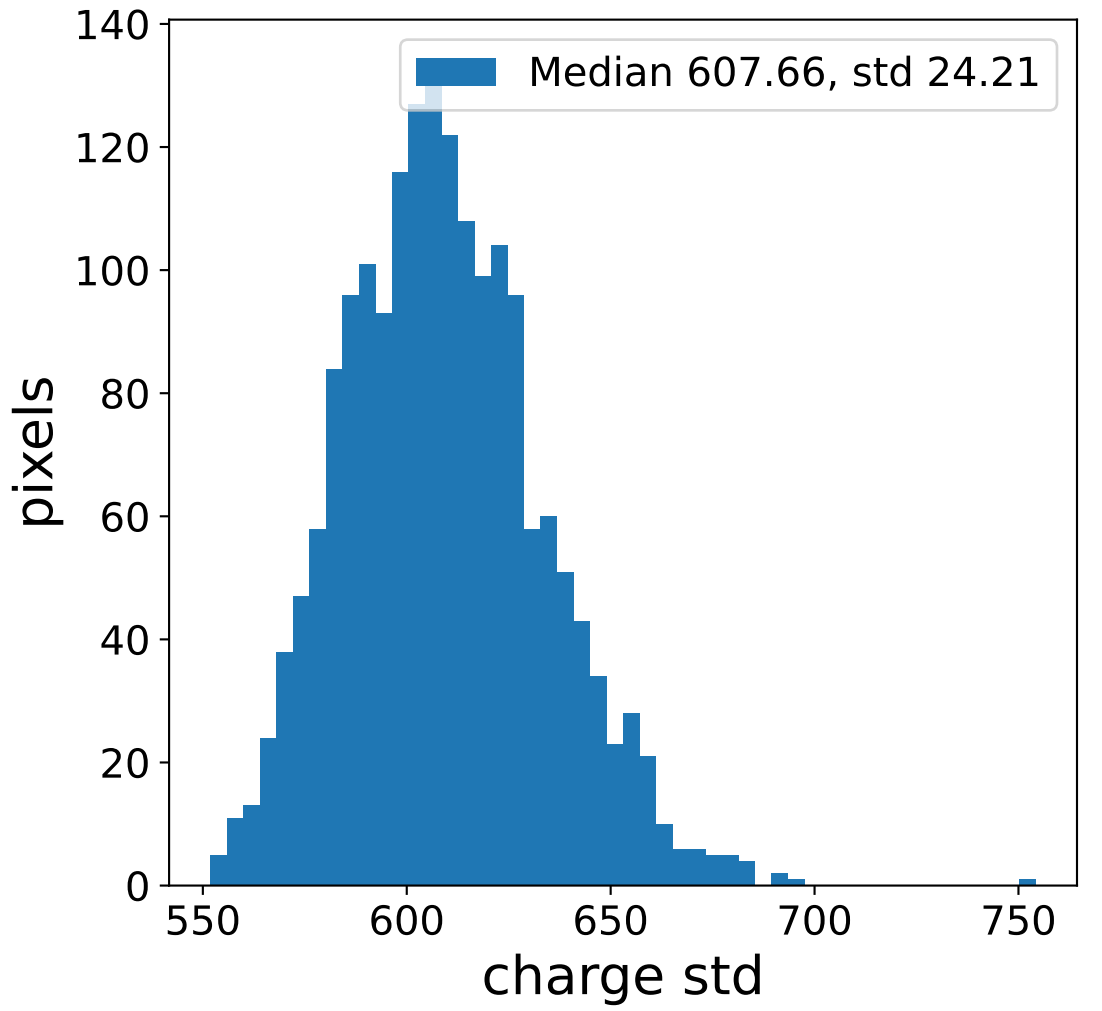

Run 7676

Run 7676

Run 7676 channel: HG

FF sample of 10000 events

pedestal sample of 10000 events

flat-fielded gain [ADC/pe]

Run 7676 channel: LG

FF sample of 10000 events

pedestal sample of 10000 events

flat-fielded gain [ADC/pe]