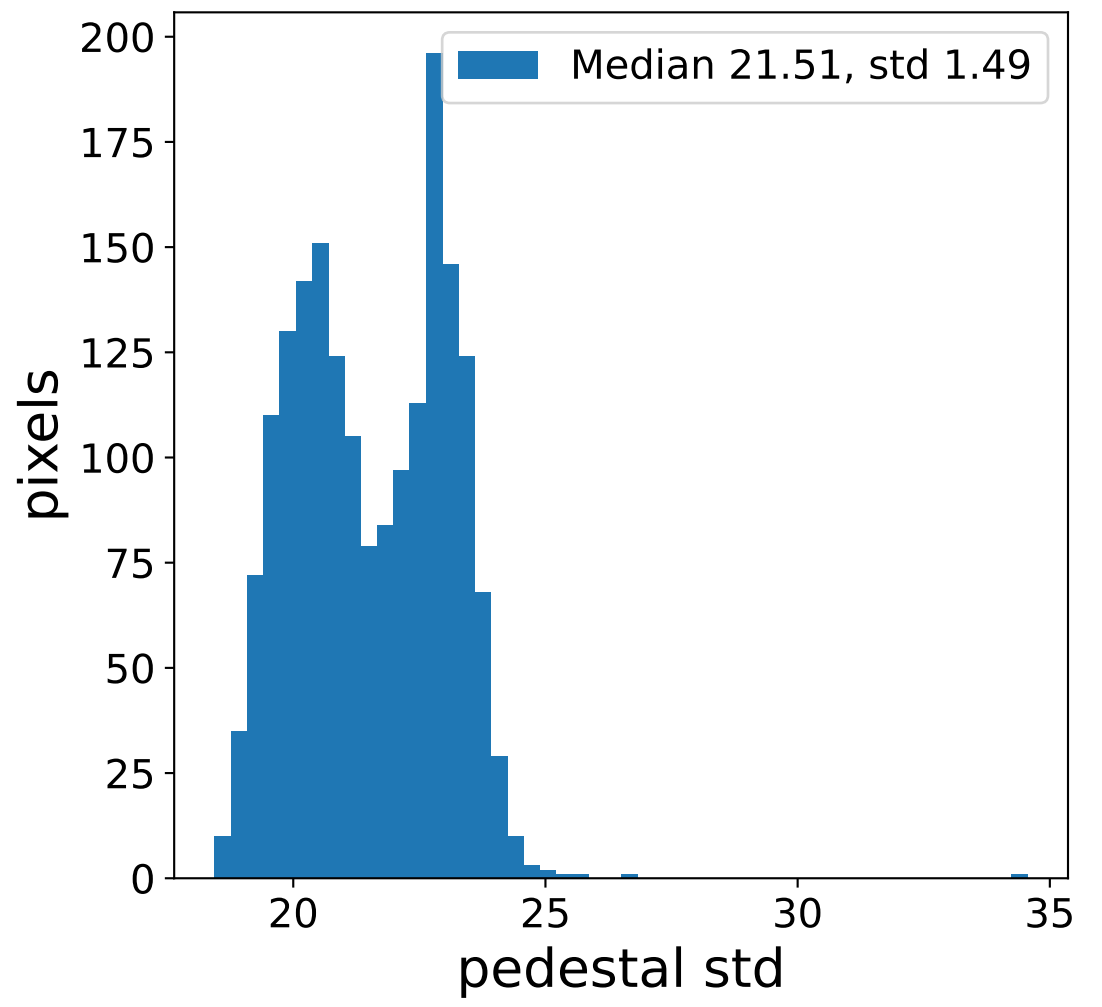

Run 7676

Run 7676

Run 7676 channel: HG

FF sample of 10000 events

pedestal sample of 10000 events

flat-fielded gain [ADC/pe]

Run 7676 channel: LG

FF sample of 10000 events

pedestal sample of 10000 events

flat-fielded gain [ADC/pe]