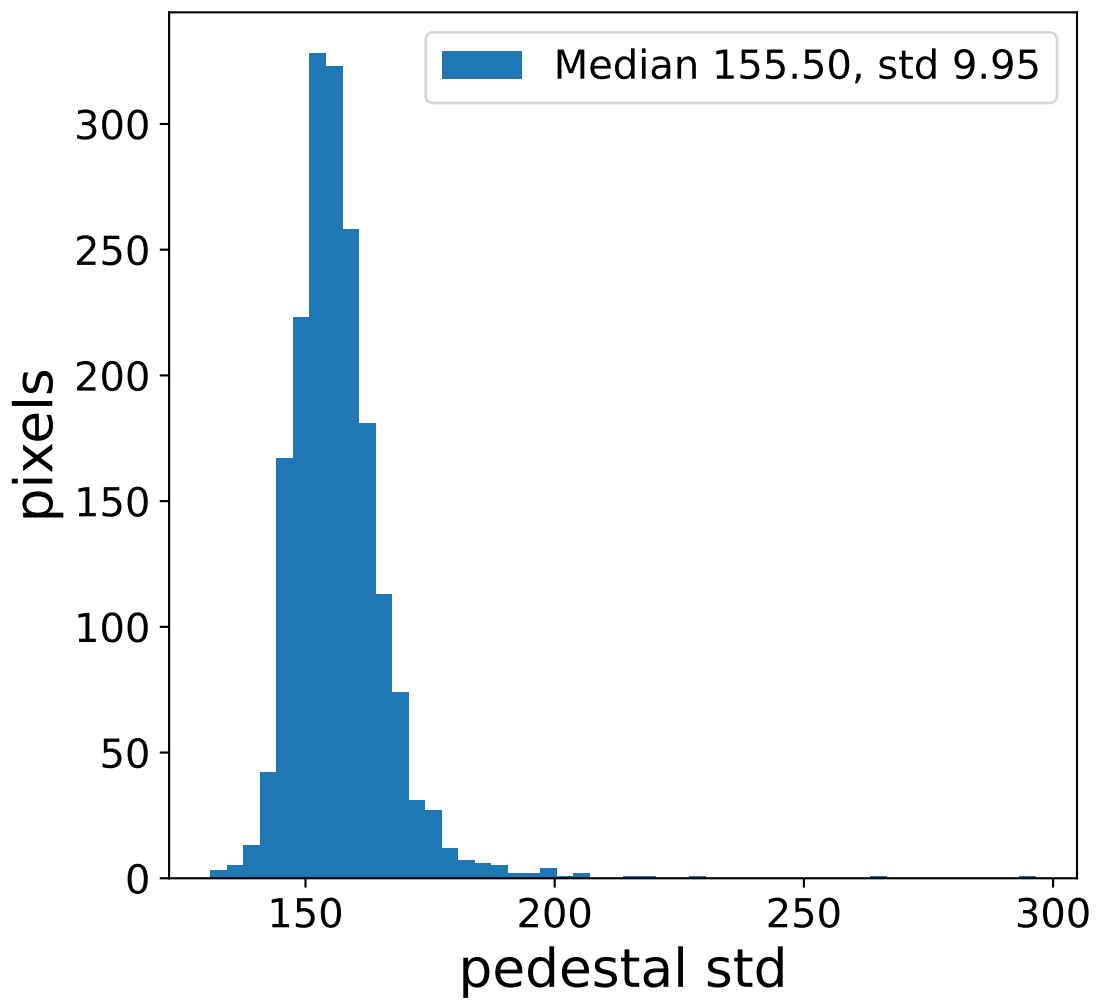

Run 7676

Run 7676

Run 7676 channel: HG

FF sample of 10000 events

pedestal sample of 10000 events

flat-fielded gain [ADC/pe]

Run 7676 channel: LG

FF sample of 10000 events

pedestal sample of 10000 events

flat-fielded gain [ADC/pe]