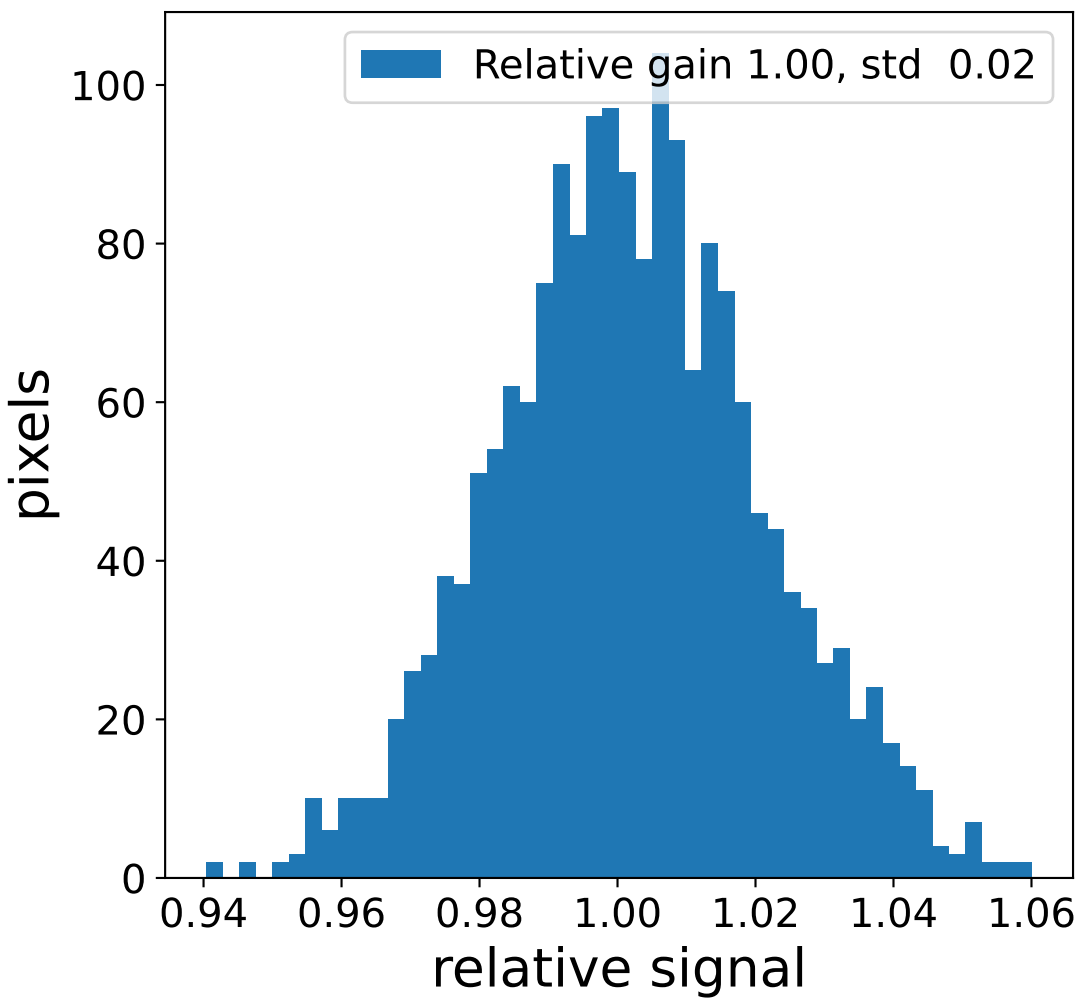

Run 7676

Run 7676

Run 7676 channel: HG

FF sample of 10000 events

pedestal sample of 10000 events

flat-fielded gain [ADC/pe]

Run 7676 channel: LG

FF sample of 10000 events

pedestal sample of 10000 events

flat-fielded gain [ADC/pe]