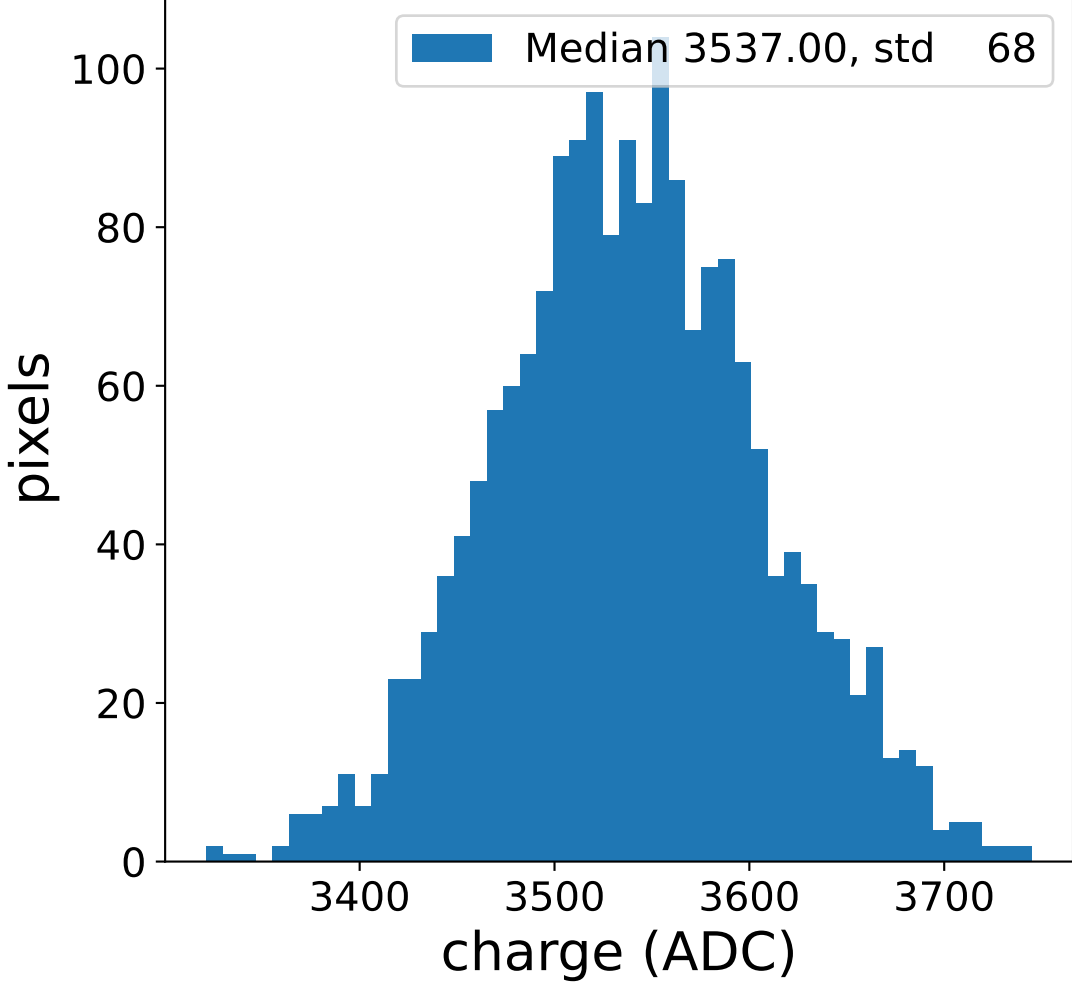

Run 7676

Run 7676

Run 7676 channel: HG

FF sample of 10000 events

pedestal sample of 10000 events

flat-fielded gain [ADC/pe]

Run 7676 channel: LG

FF sample of 10000 events

pedestal sample of 10000 events

flat-fielded gain [ADC/pe]