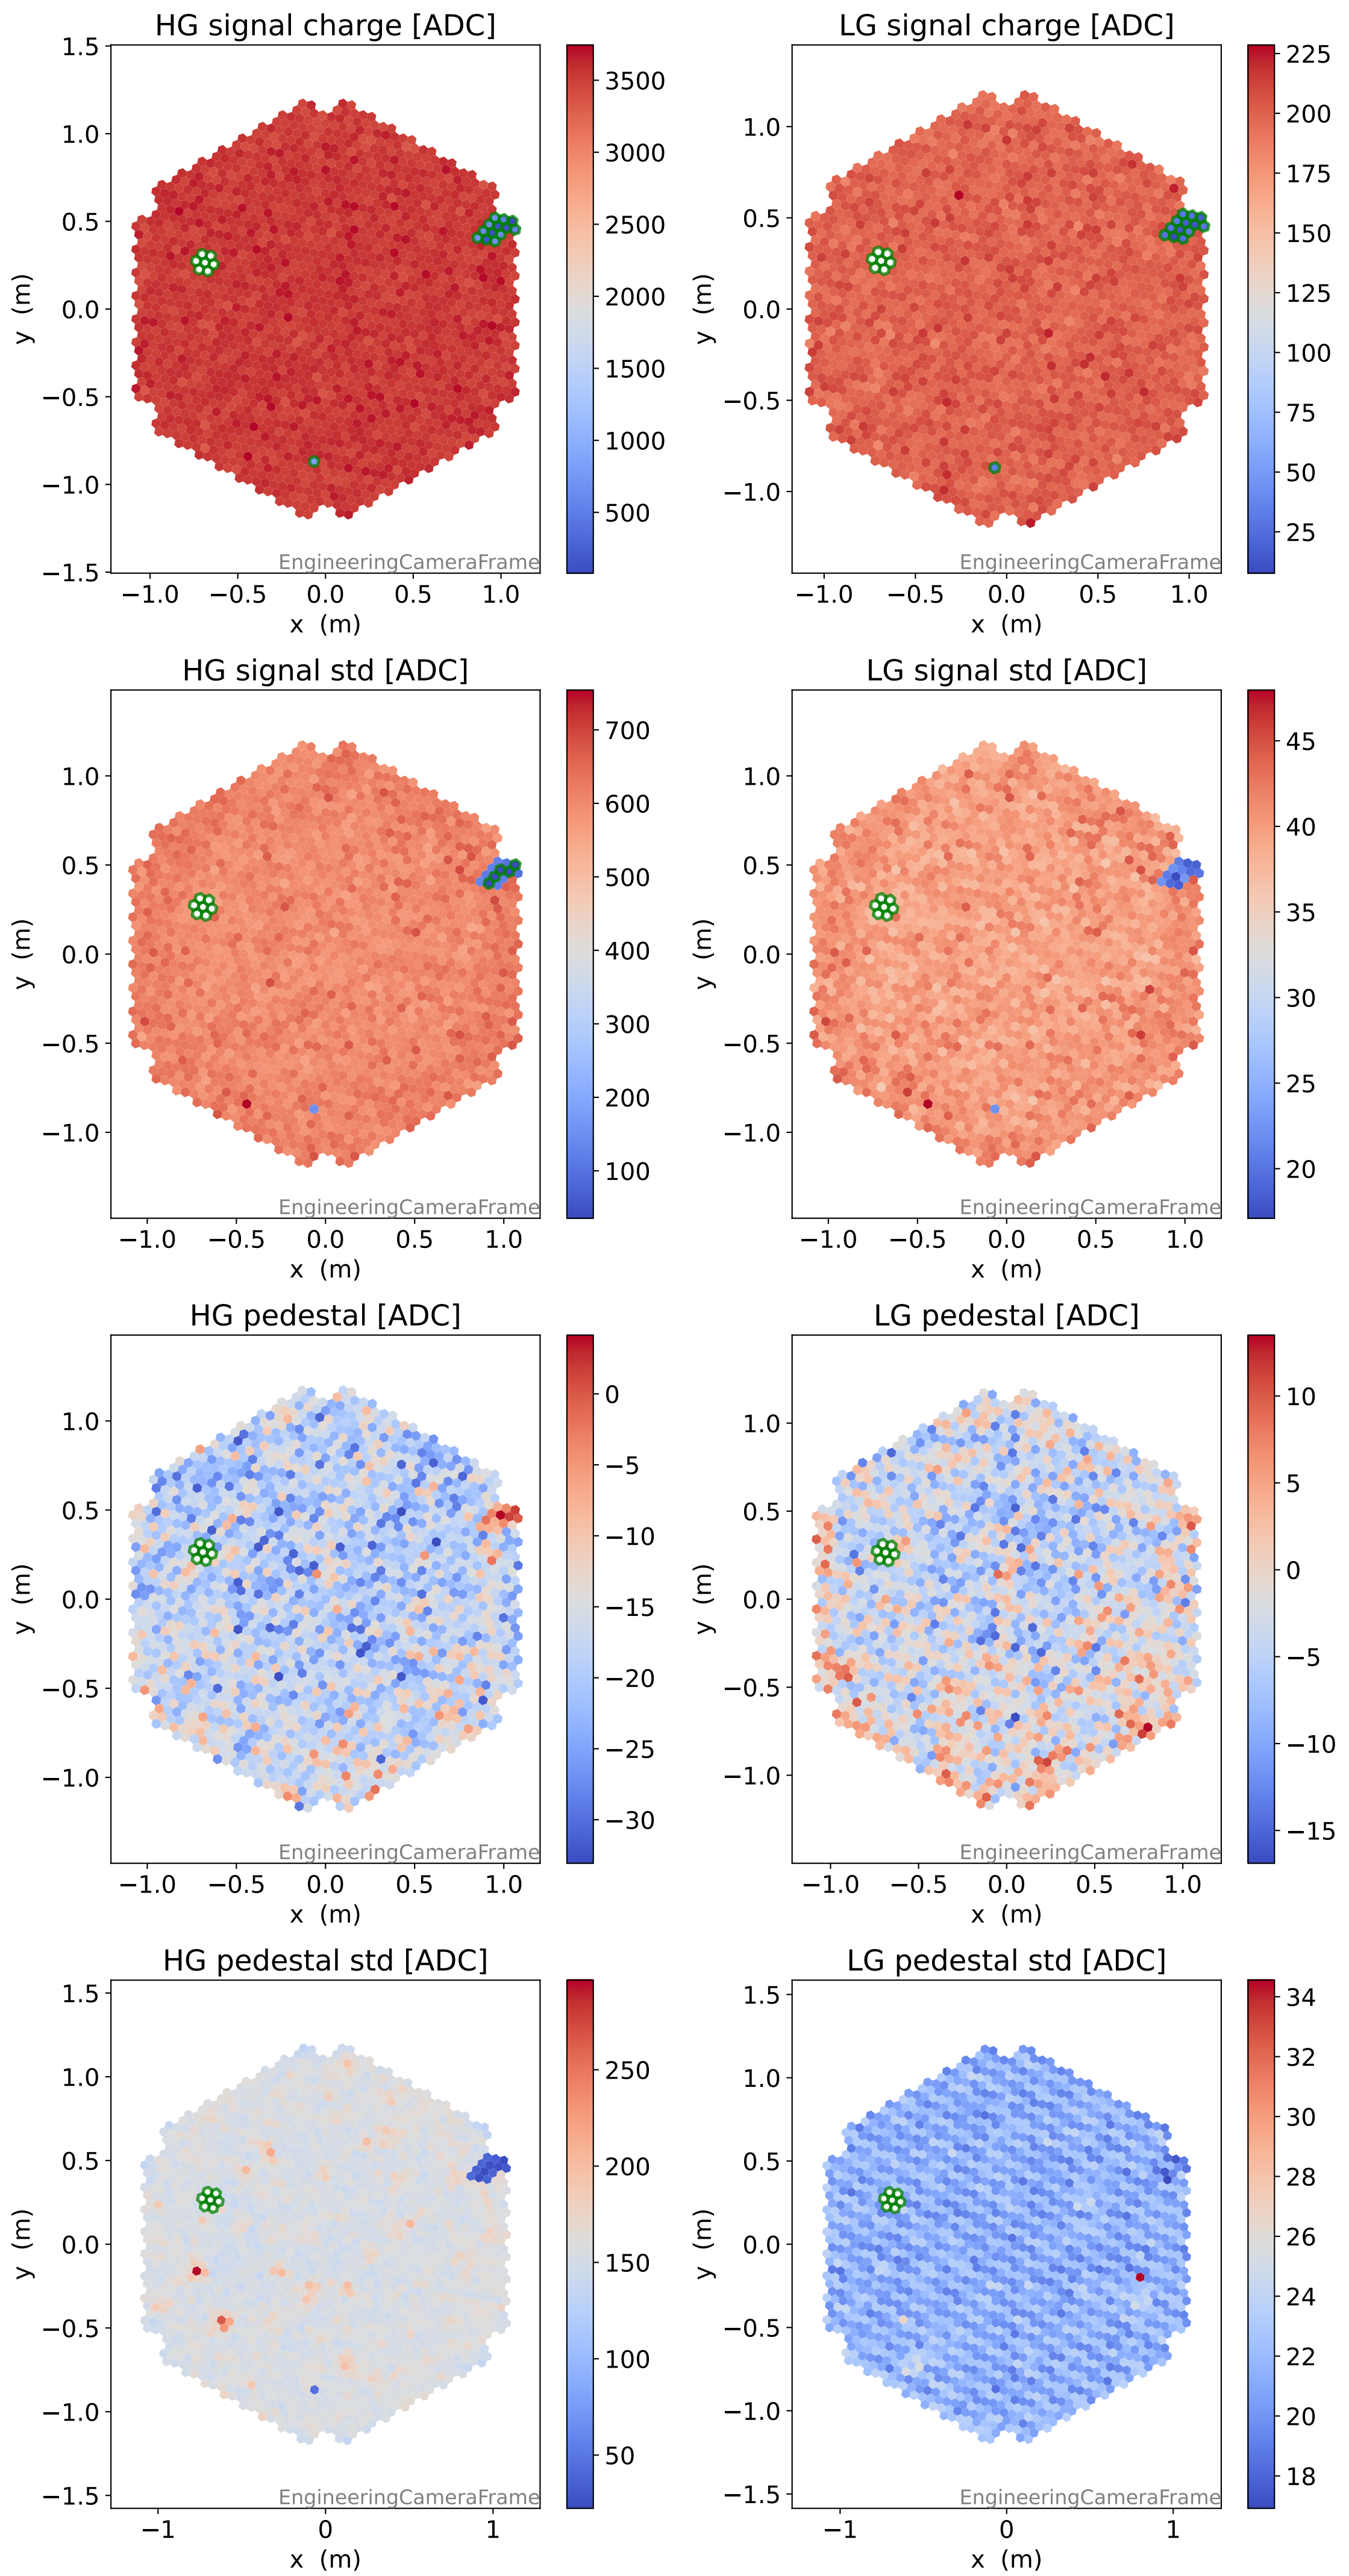

Run 7676

Run 7676

Run 7676 channel: HG

FF sample of 10000 events

pedestal sample of 10000 events

flat-fielded gain [ADC/pe]

Run 7676 channel: LG

FF sample of 10000 events

pedestal sample of 10000 events

flat-fielded gain [ADC/pe]