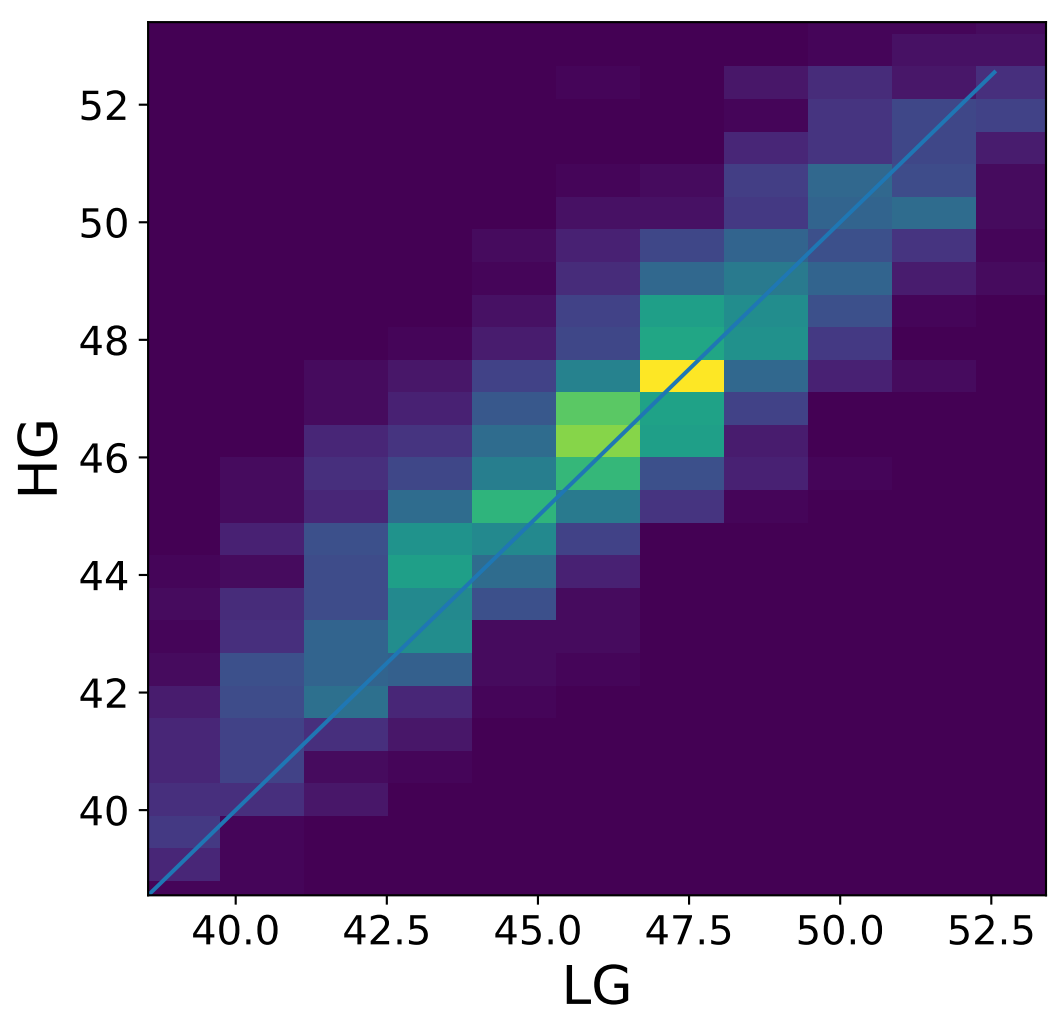

Run 7676

Run 7676

Run 7676 channel: HG

FF sample of 10000 events

pedestal sample of 10000 events

flat-fielded gain [ADC/pe]

Run 7676 channel: LG

FF sample of 10000 events

pedestal sample of 10000 events

flat-fielded gain [ADC/pe]