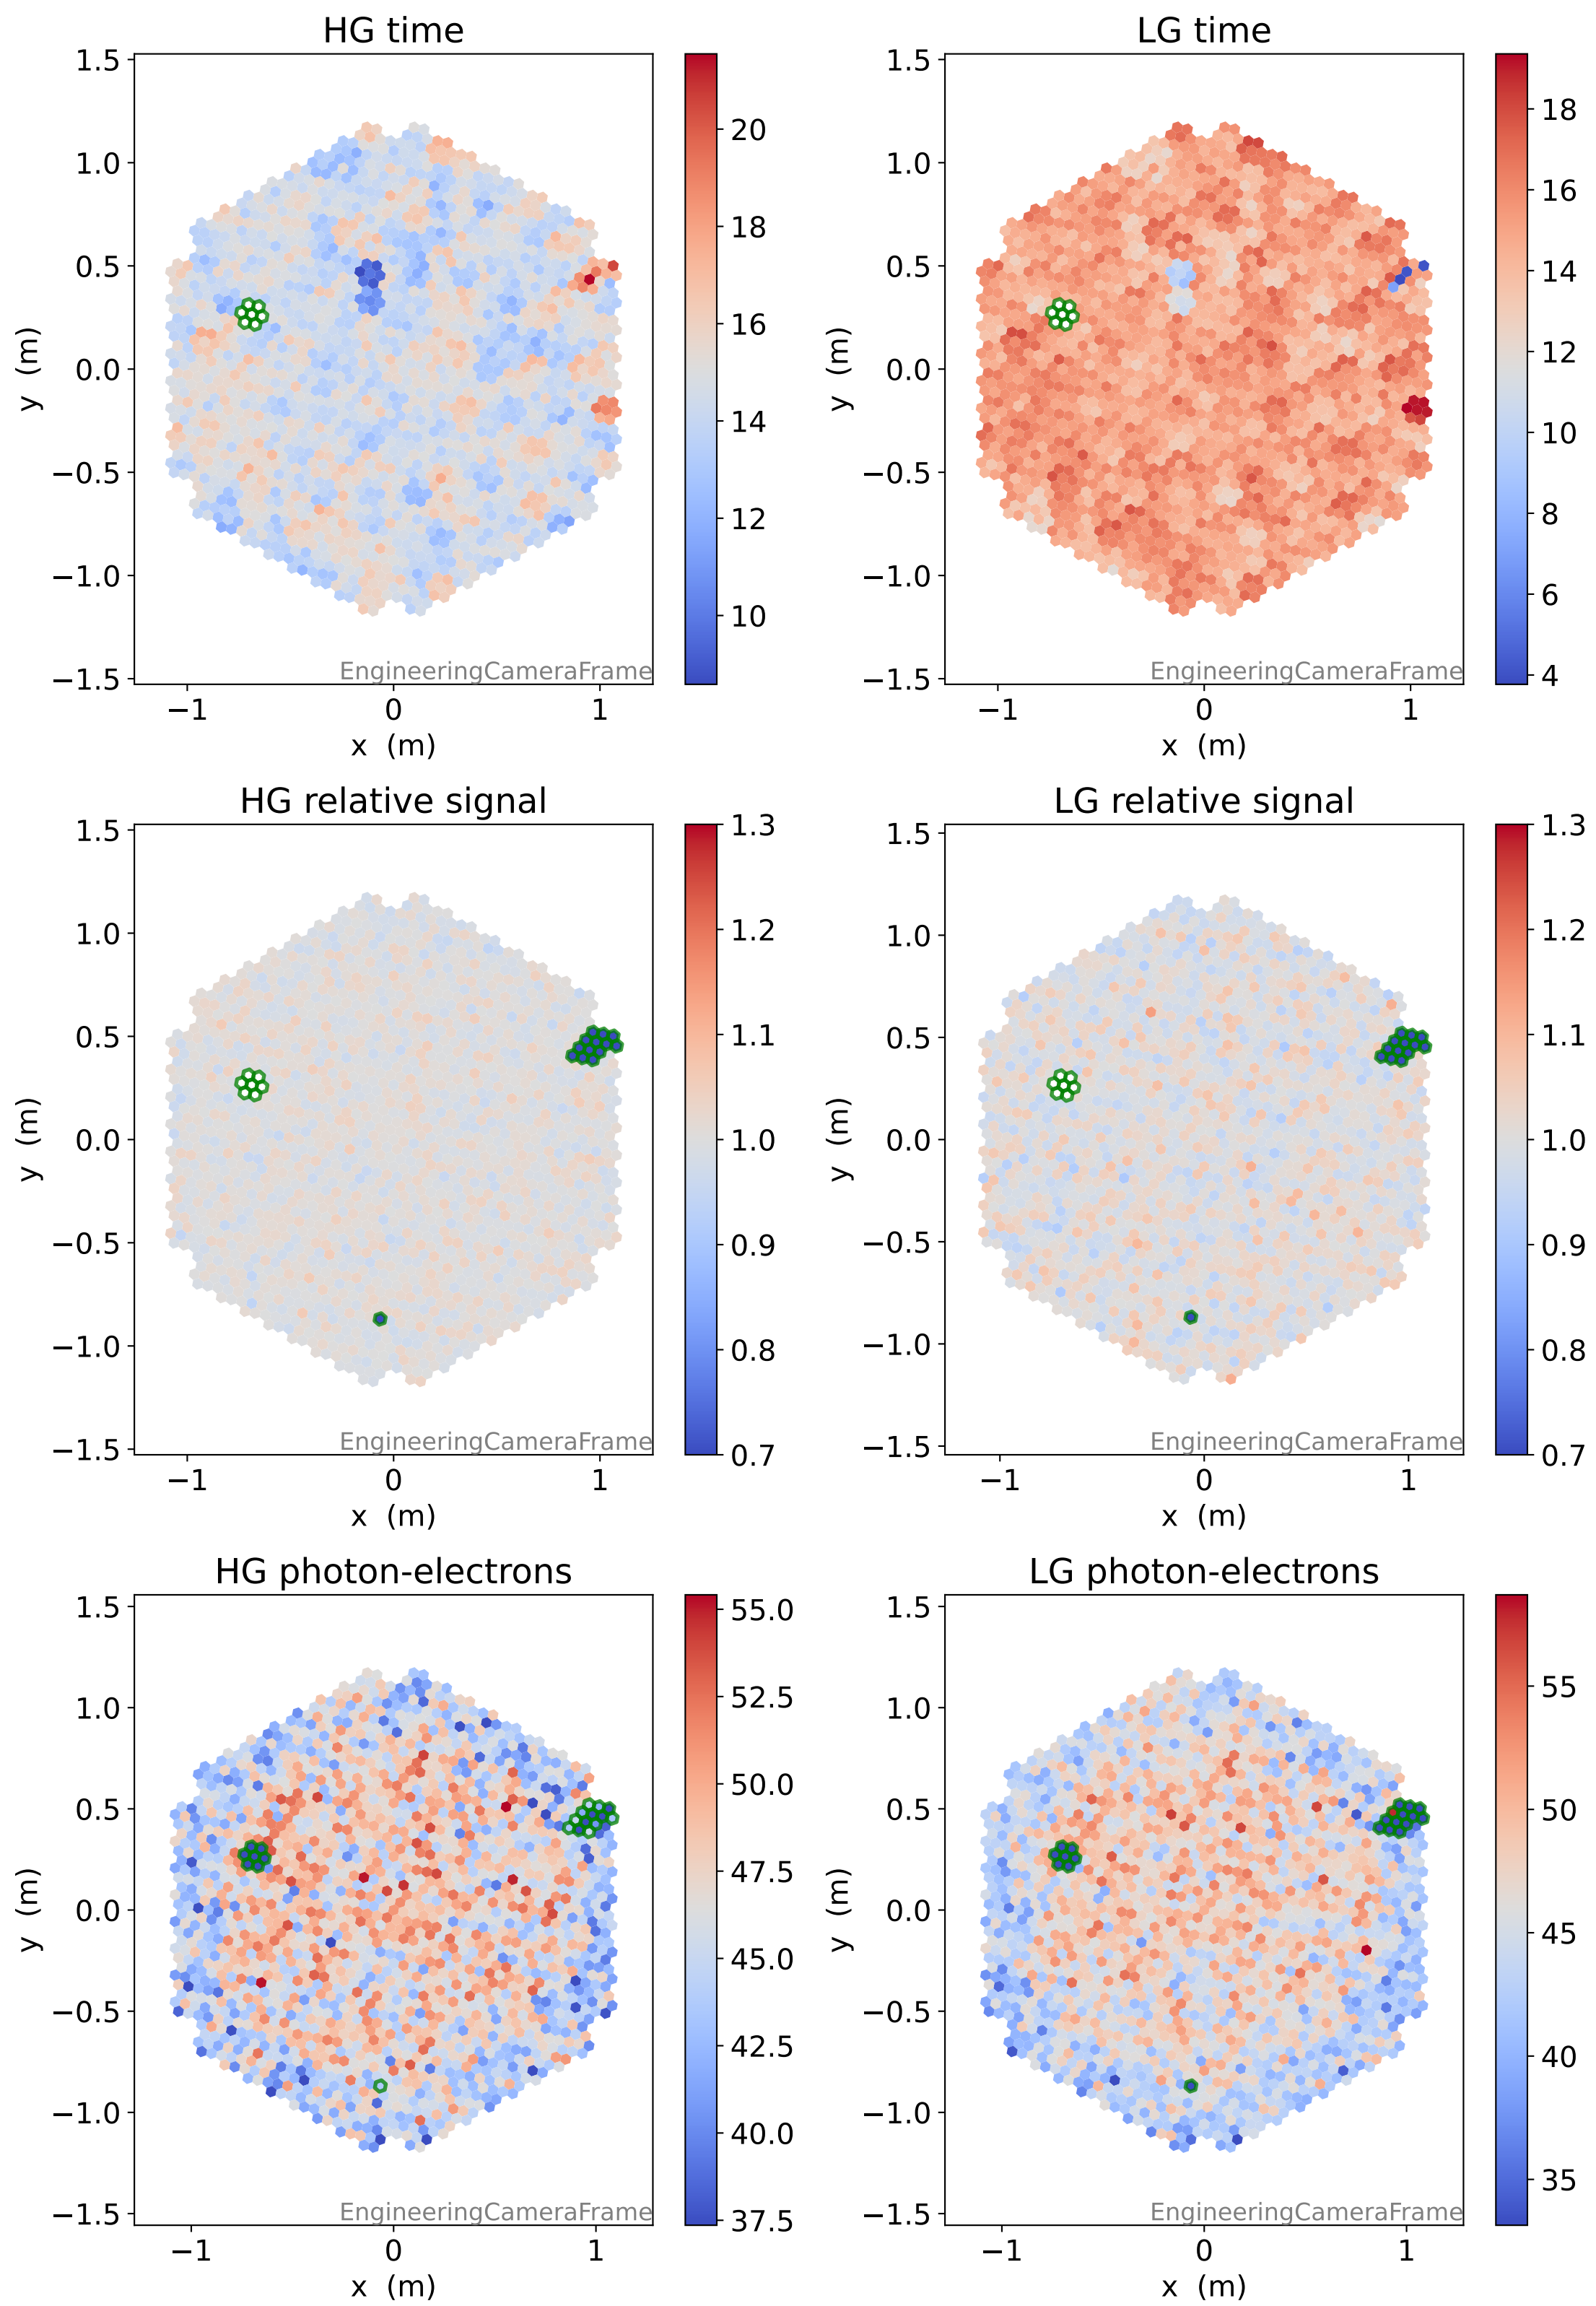

Run 7676

Run 7676

Run 7676 channel: HG

FF sample of 10000 events

pedestal sample of 10000 events

flat-fielded gain [ADC/pe]

Run 7676 channel: LG

FF sample of 10000 events

pedestal sample of 10000 events

flat-fielded gain [ADC/pe]