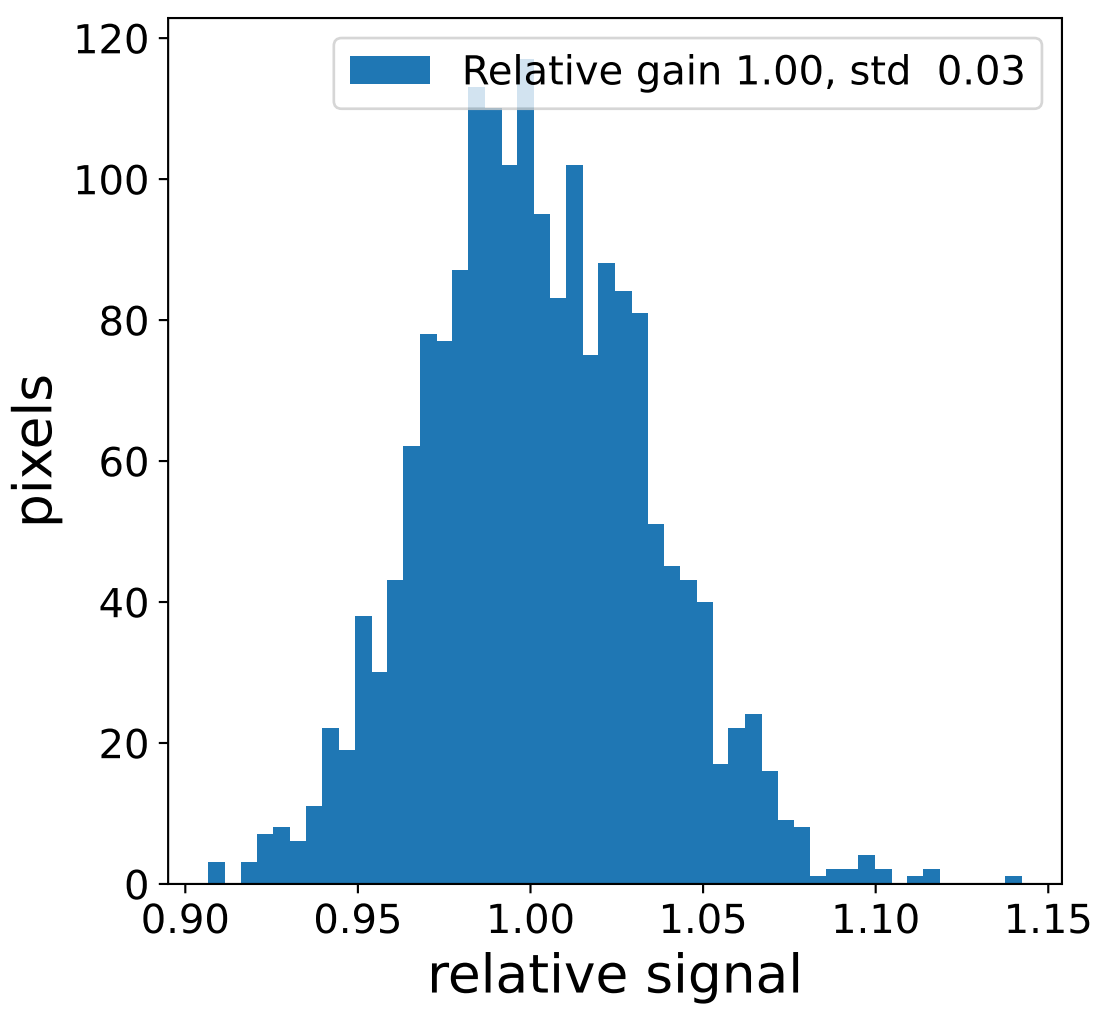

Run 7676

Run 7676

Run 7676 channel: HG

FF sample of 10000 events

pedestal sample of 10000 events

flat-fielded gain [ADC/pe]

Run 7676 channel: LG

FF sample of 10000 events

pedestal sample of 10000 events

flat-fielded gain [ADC/pe]