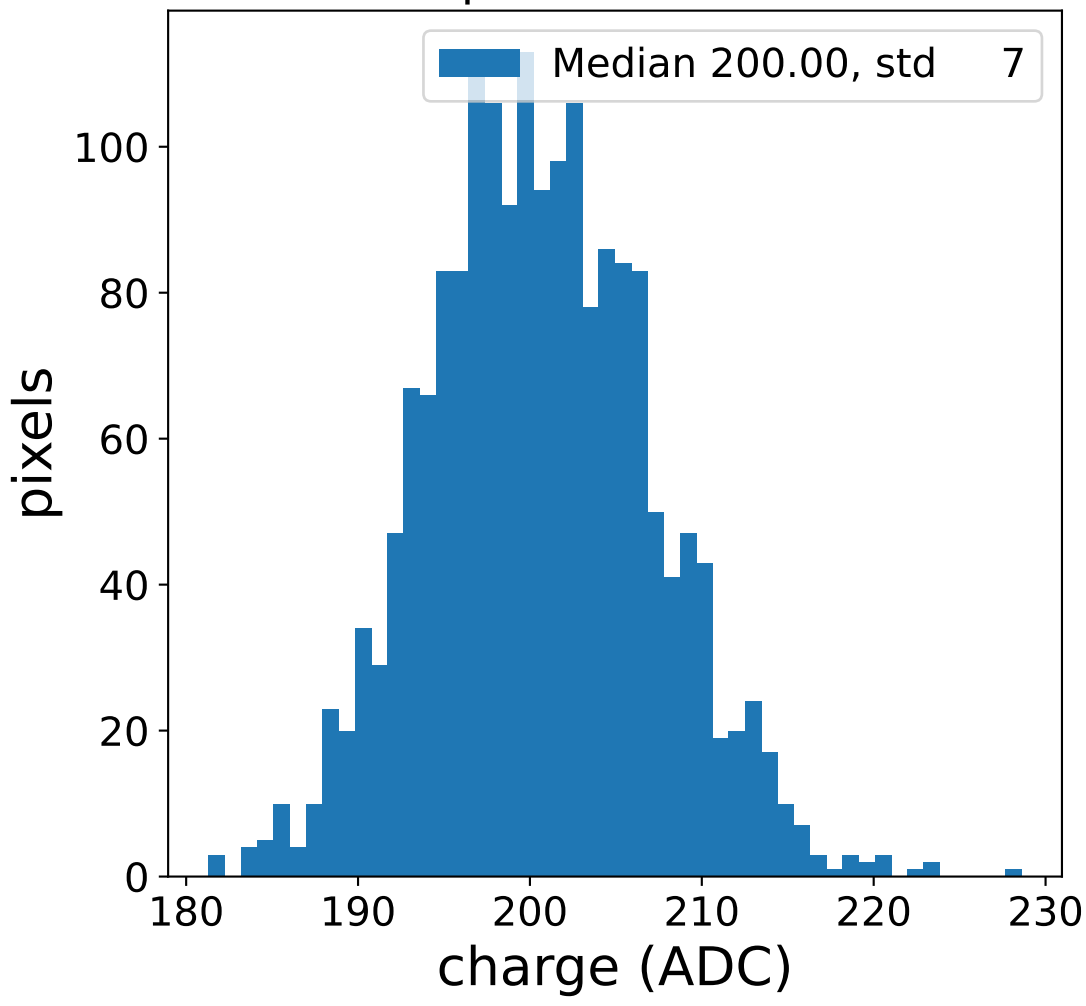

Run 7676

Run 7676

Run 7676 channel: HG

FF sample of 10000 events

pedestal sample of 10000 events

flat-fielded gain [ADC/pe]

Run 7676 channel: LG

FF sample of 10000 events

pedestal sample of 10000 events

flat-fielded gain [ADC/pe]