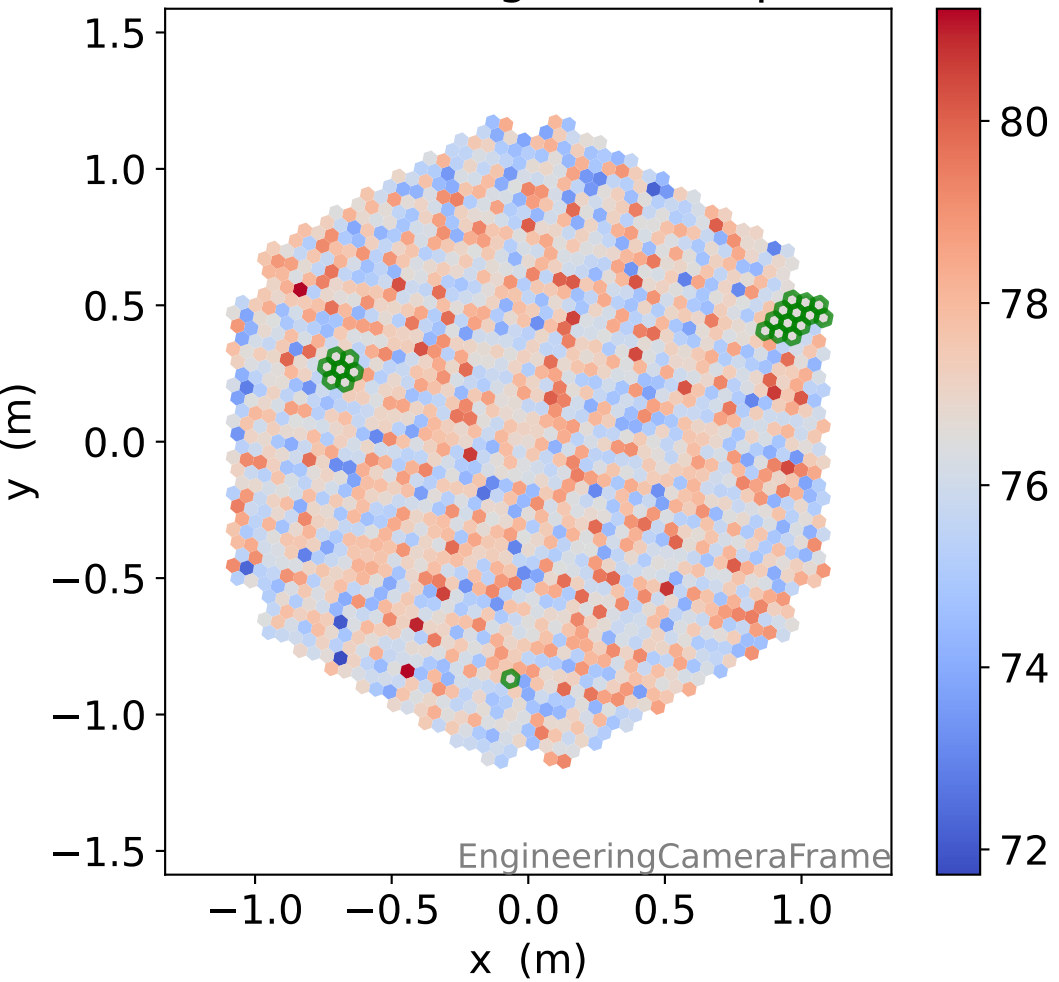

Run 7676

Run 7676

Run 7676 channel: HG

FF sample of 10000 events

pedestal sample of 10000 events

flat-fielded gain [ADC/pe]

Run 7676 channel: LG

FF sample of 10000 events

pedestal sample of 10000 events

flat-fielded gain [ADC/pe]