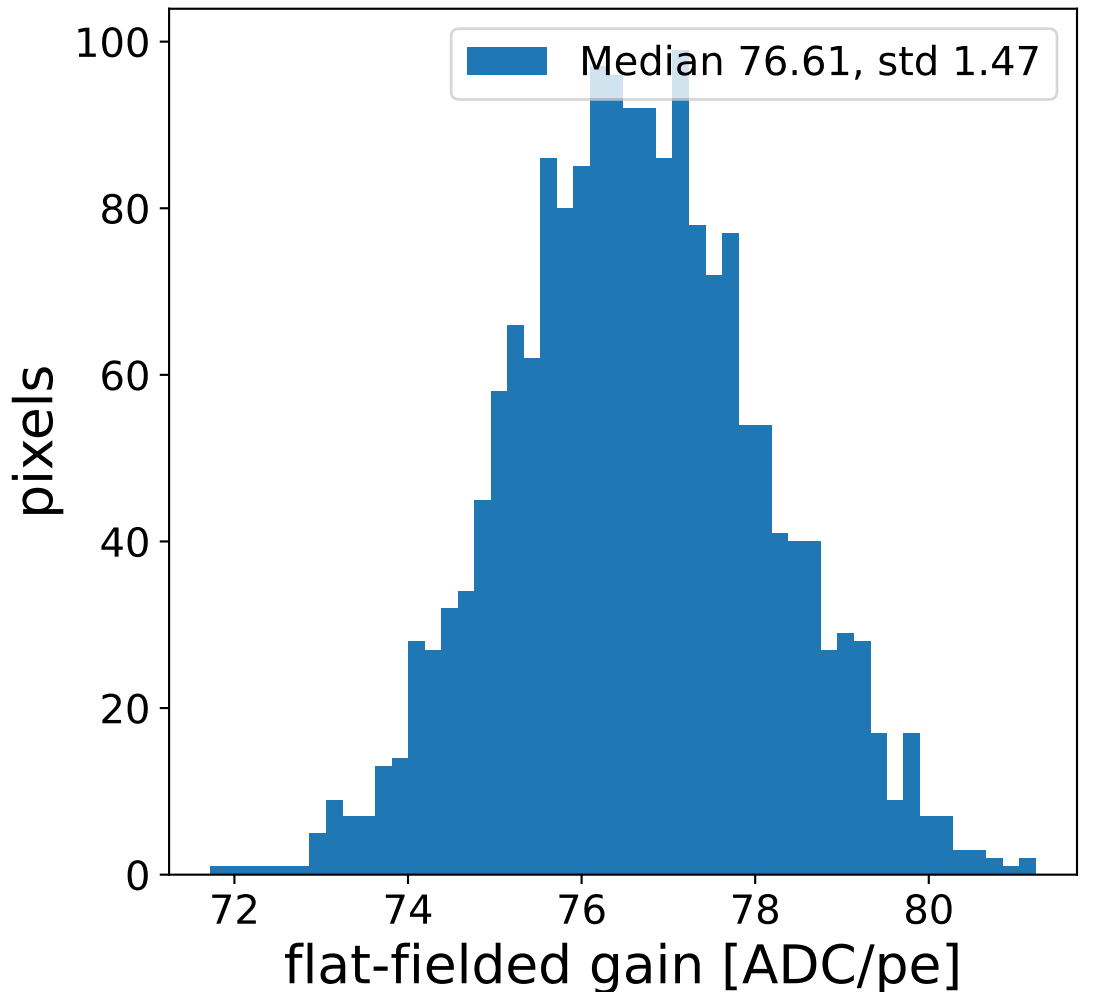

Run 7676

Run 7676

Run 7676 channel: HG

FF sample of 10000 events

pedestal sample of 10000 events

flat-fielded gain [ADC/pe]

Run 7676 channel: LG

FF sample of 10000 events

pedestal sample of 10000 events

flat-fielded gain [ADC/pe]