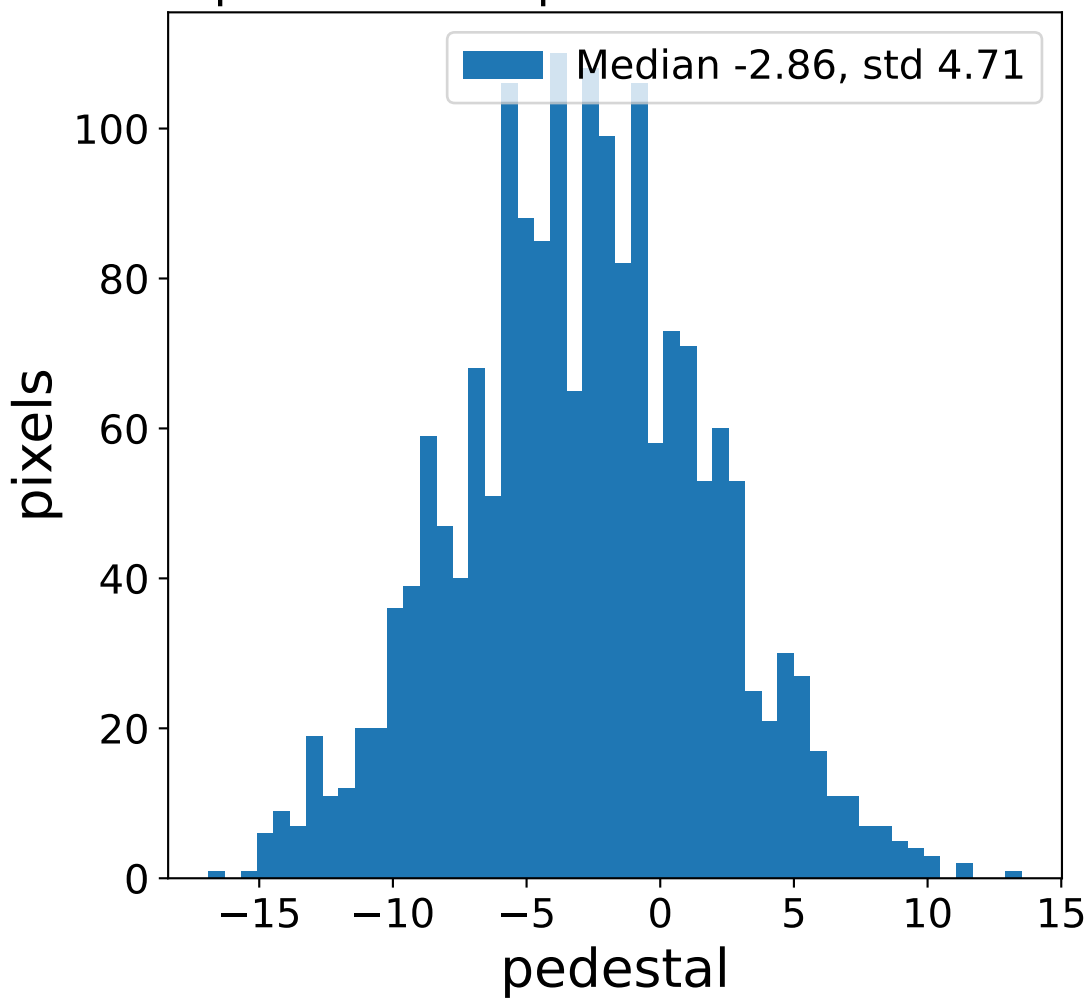

Run 7676

Run 7676

Run 7676 channel: HG

FF sample of 10000 events

pedestal sample of 10000 events

flat-fielded gain [ADC/pe]

Run 7676 channel: LG

FF sample of 10000 events

pedestal sample of 10000 events

flat-fielded gain [ADC/pe]