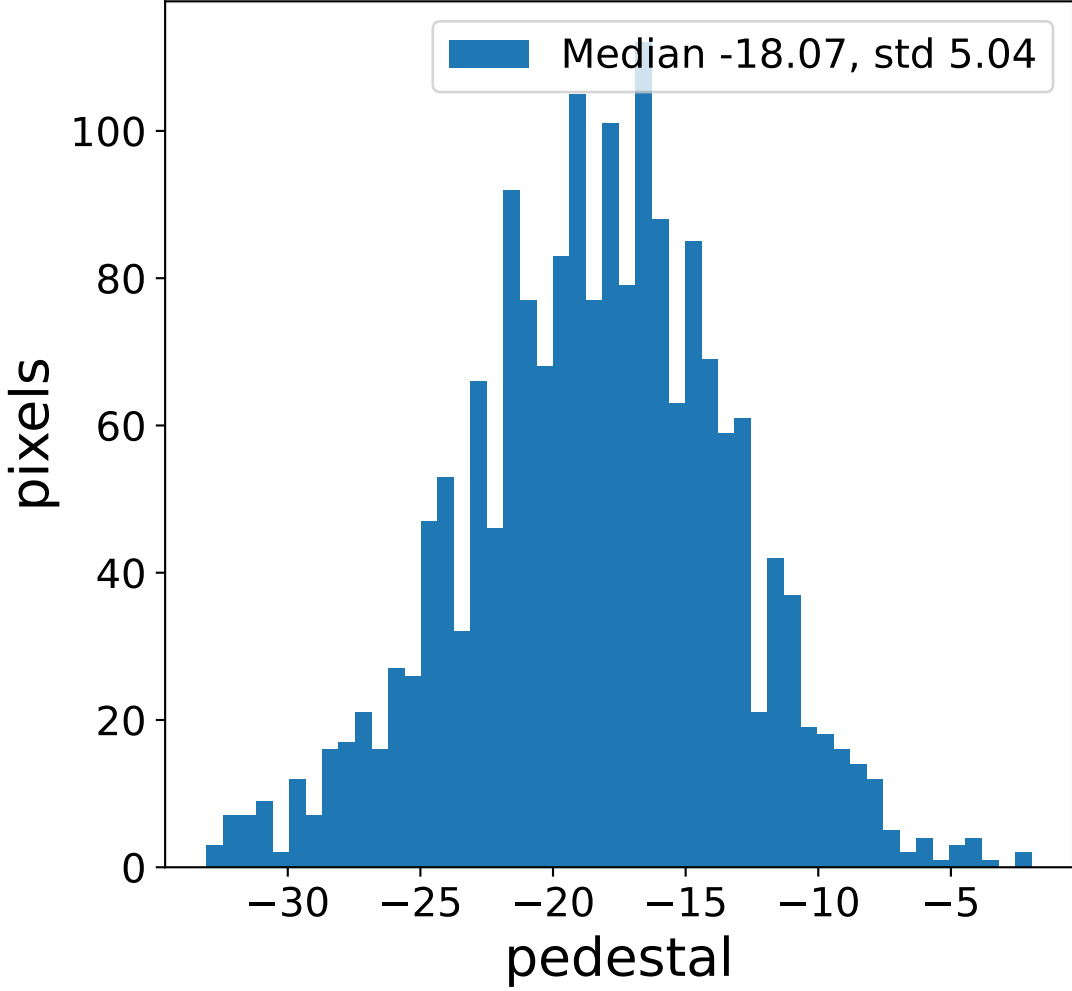

Run 7676

Run 7676

Run 7676 channel: HG

FF sample of 10000 events

pedestal sample of 10000 events

flat-fielded gain [ADC/pe]

Run 7676 channel: LG

FF sample of 10000 events

pedestal sample of 10000 events

flat-fielded gain [ADC/pe]