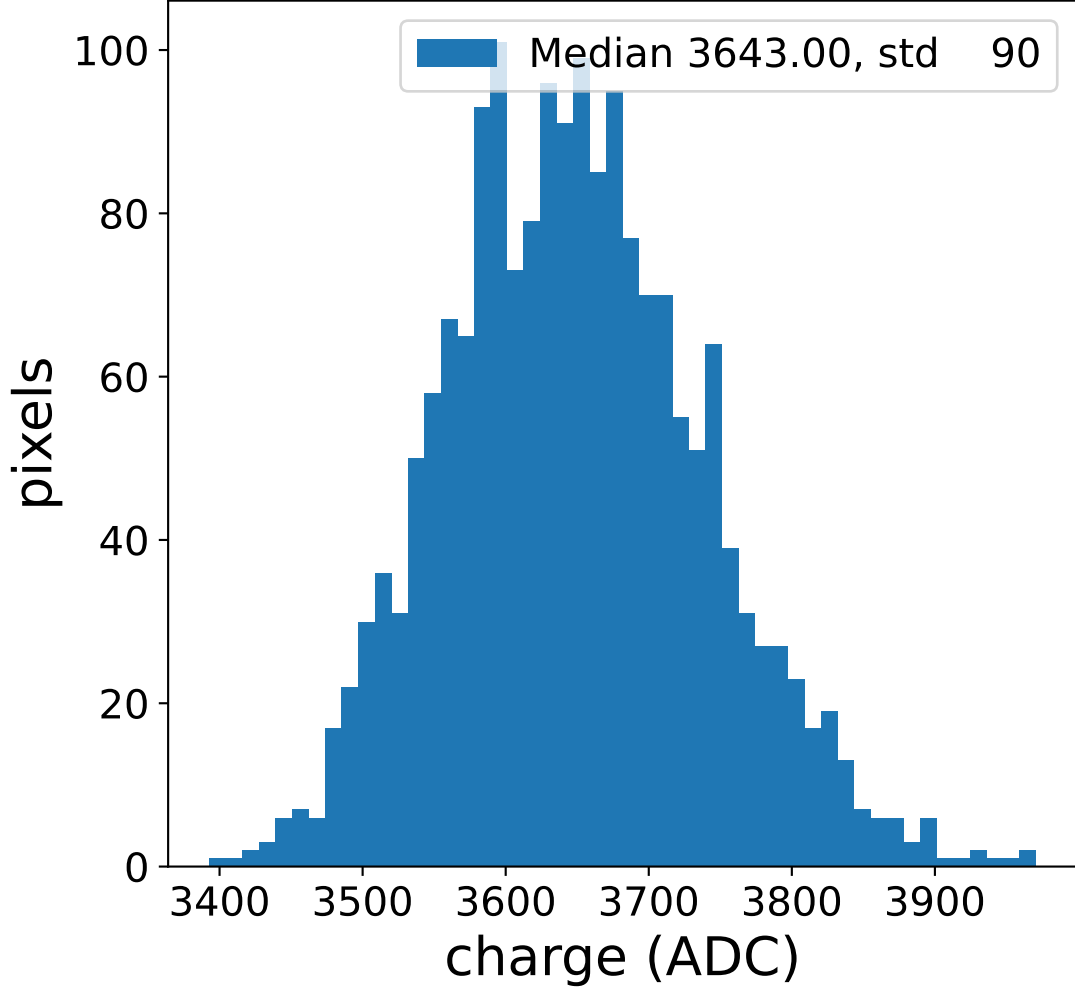

### pedestal sample of 10000 events