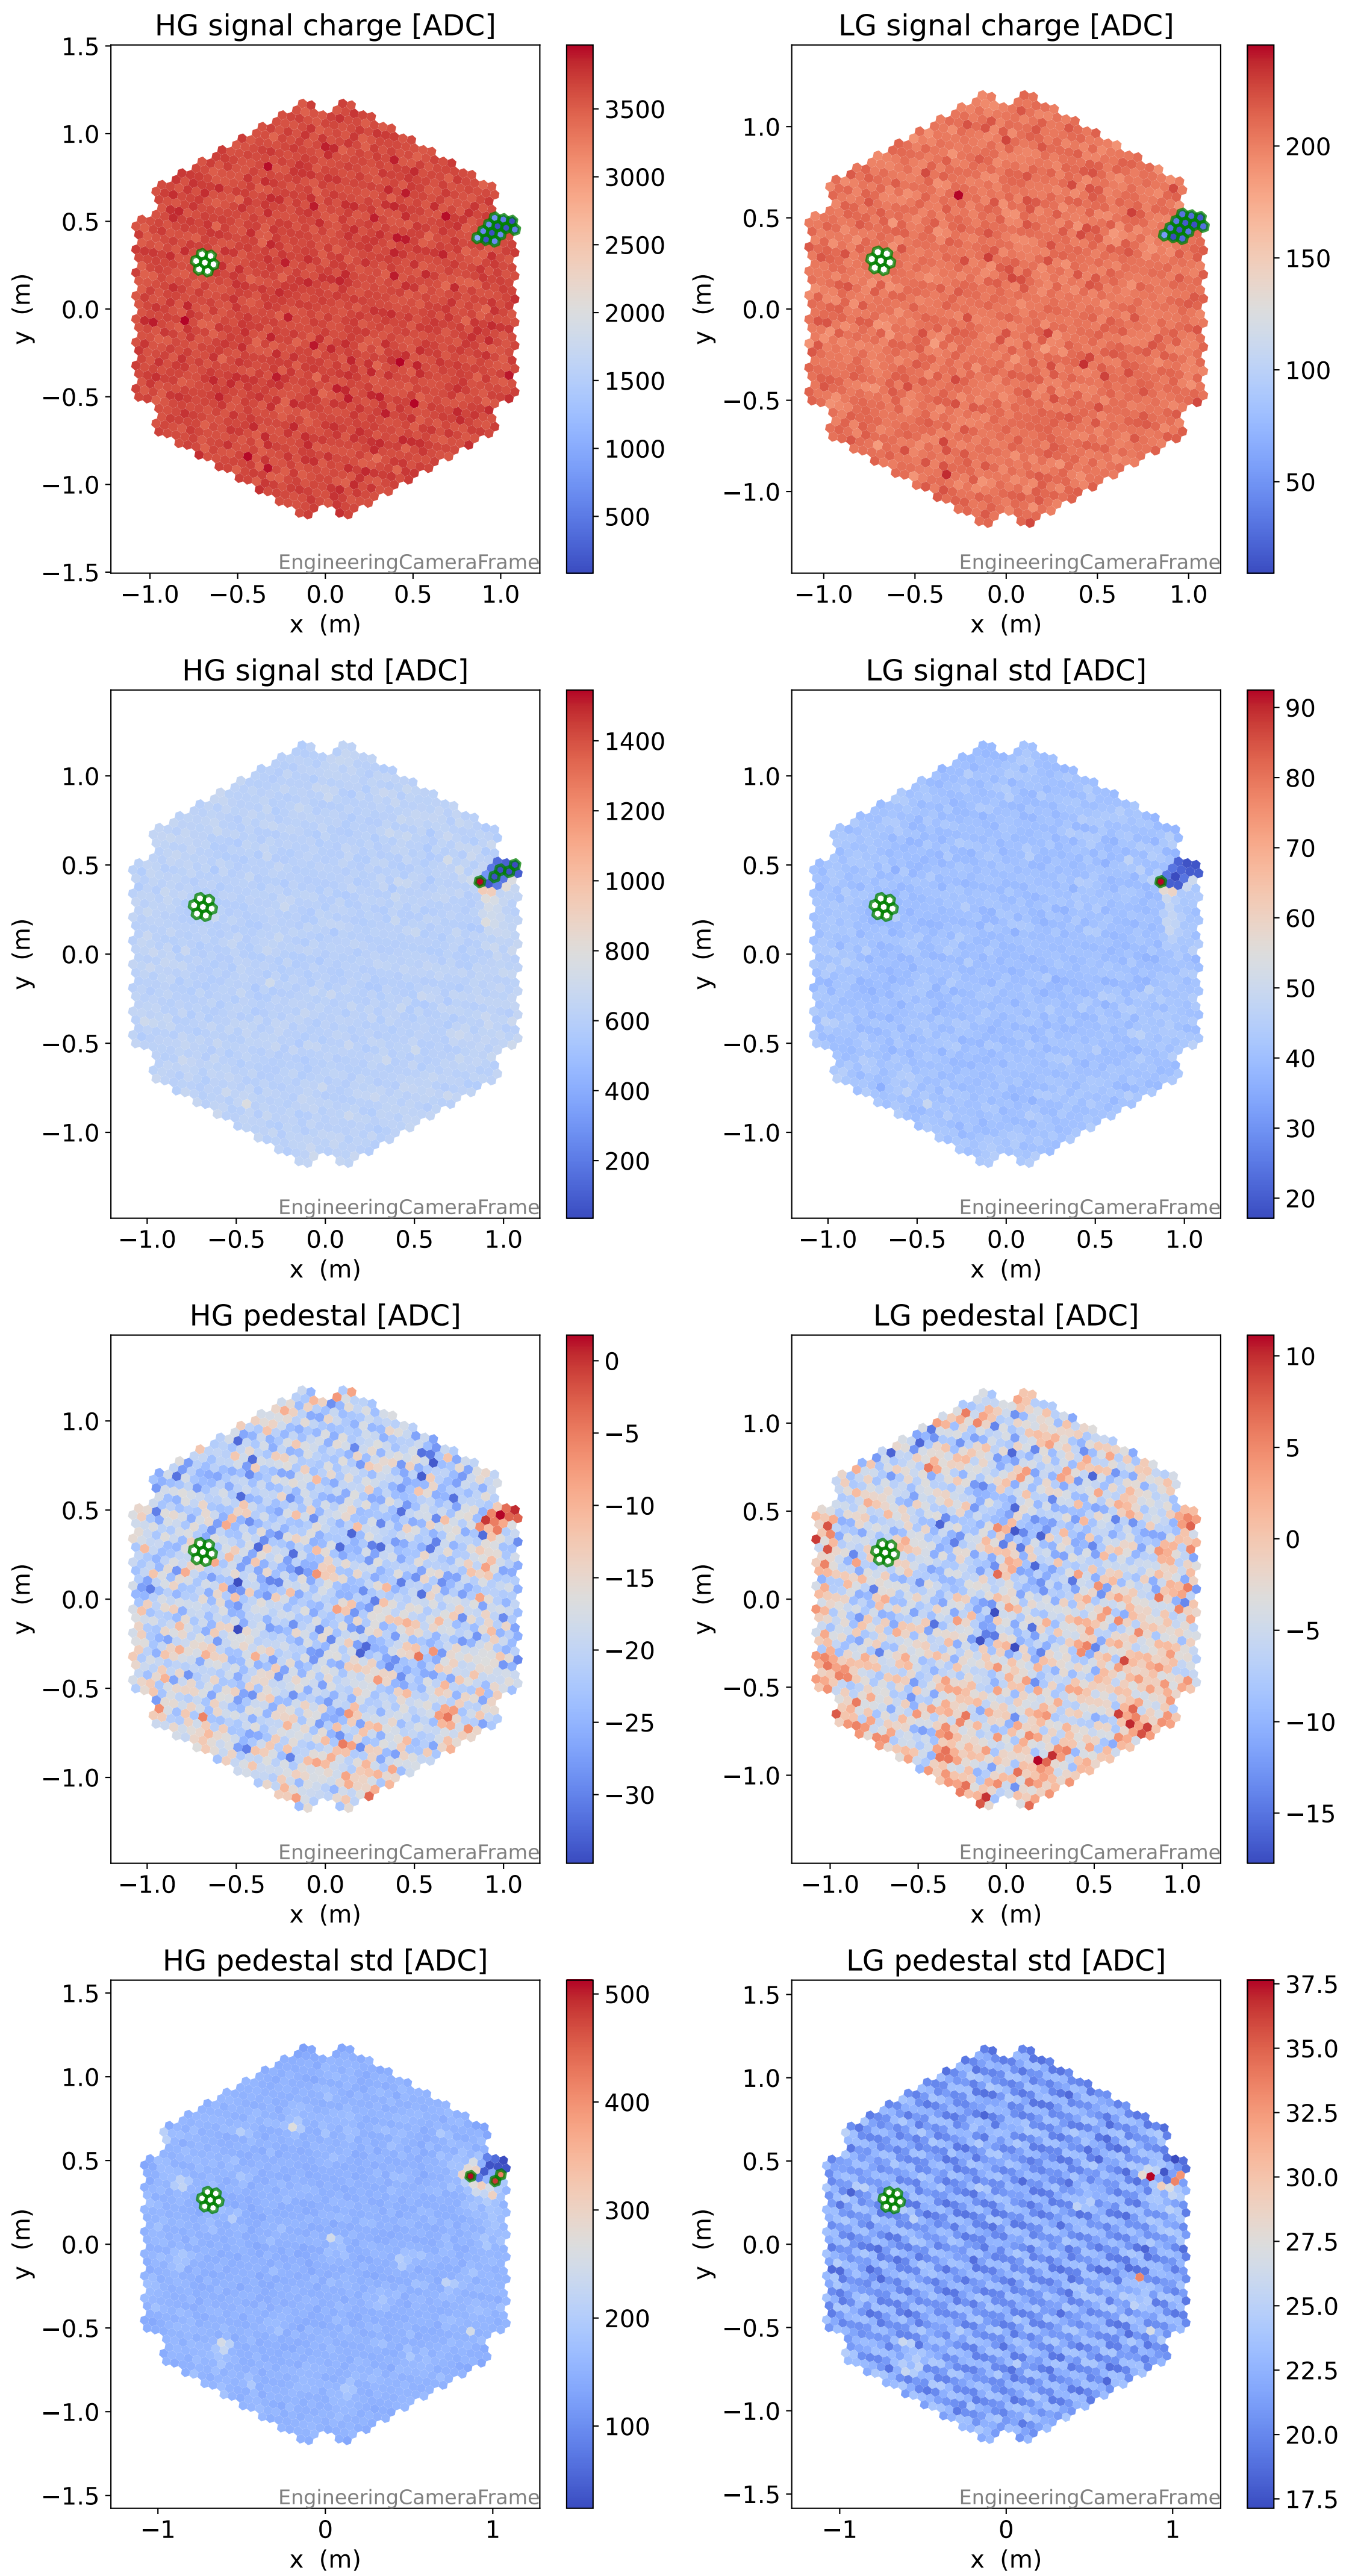

# Run 7676

### FF sample of 10000 events

### pedestal sample of 10000 events