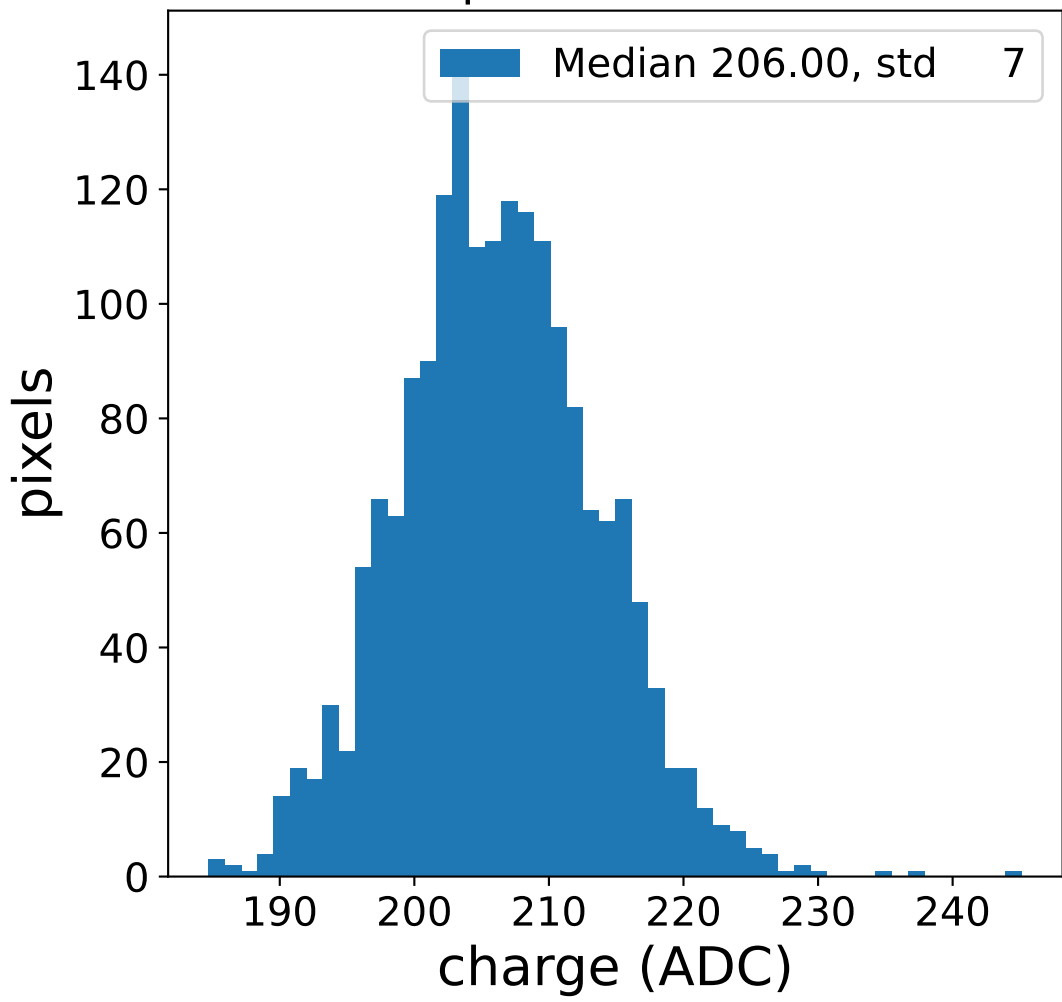

Run 7676 channel: LG

FF sample of 10000 events