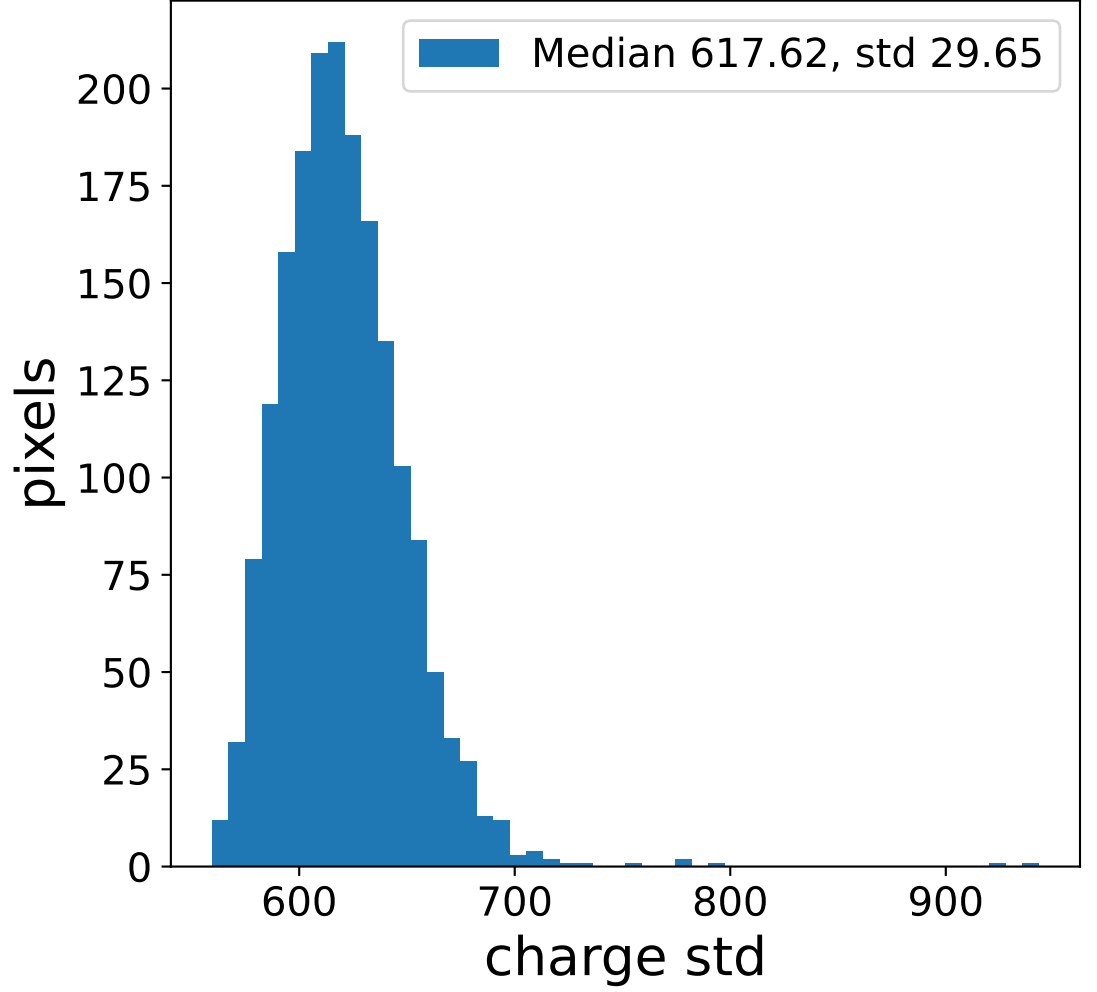

### pedestal sample of 10000 events