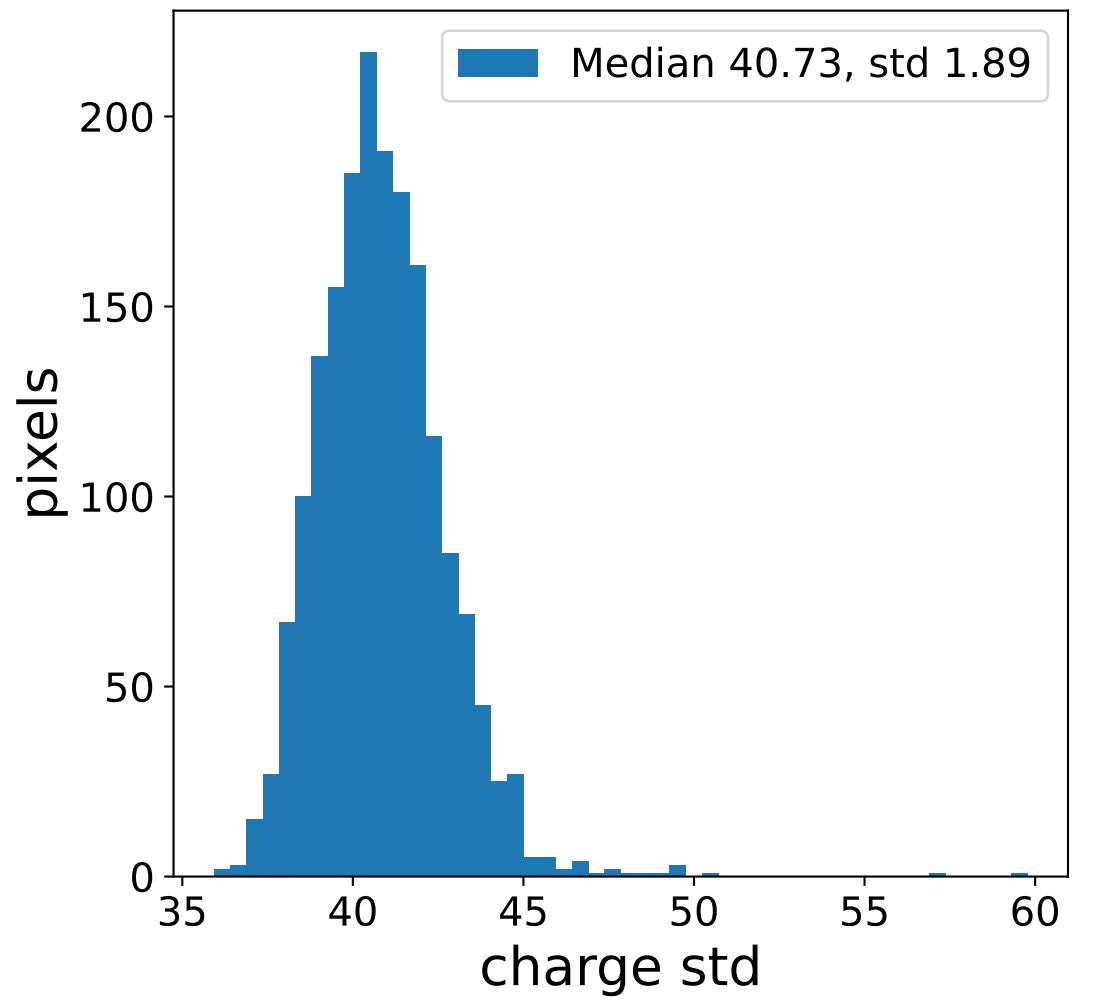

Run 7676 channel: LG

FF sample of 10000 events