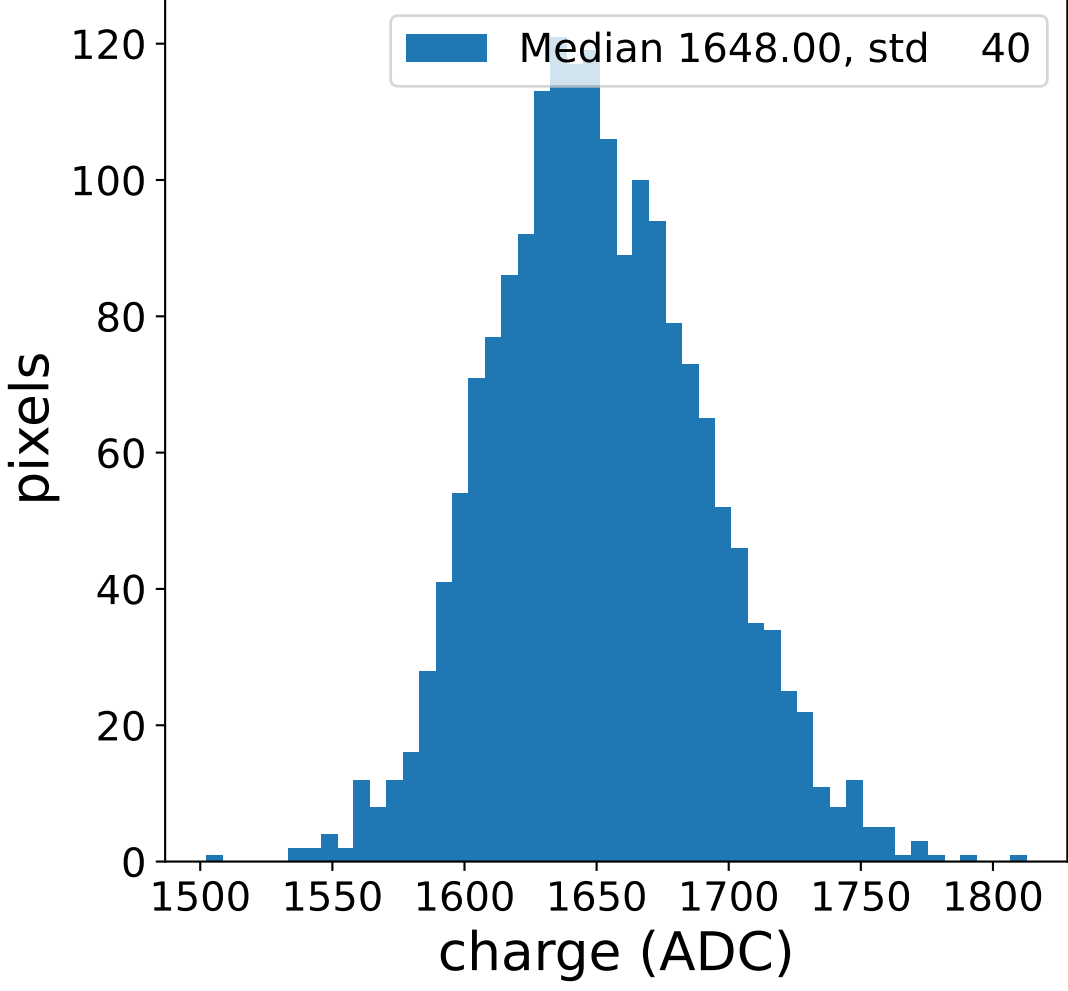

Run 7675

Run 7675

Run 7675 channel: HG

FF sample of 10000 events

pedestal sample of 10000 events

flat-fielded gain [ADC/pe]

Run 7675 channel: LG

FF sample of 10000 events

pedestal sample of 10000 events

flat-fielded gain [ADC/pe]