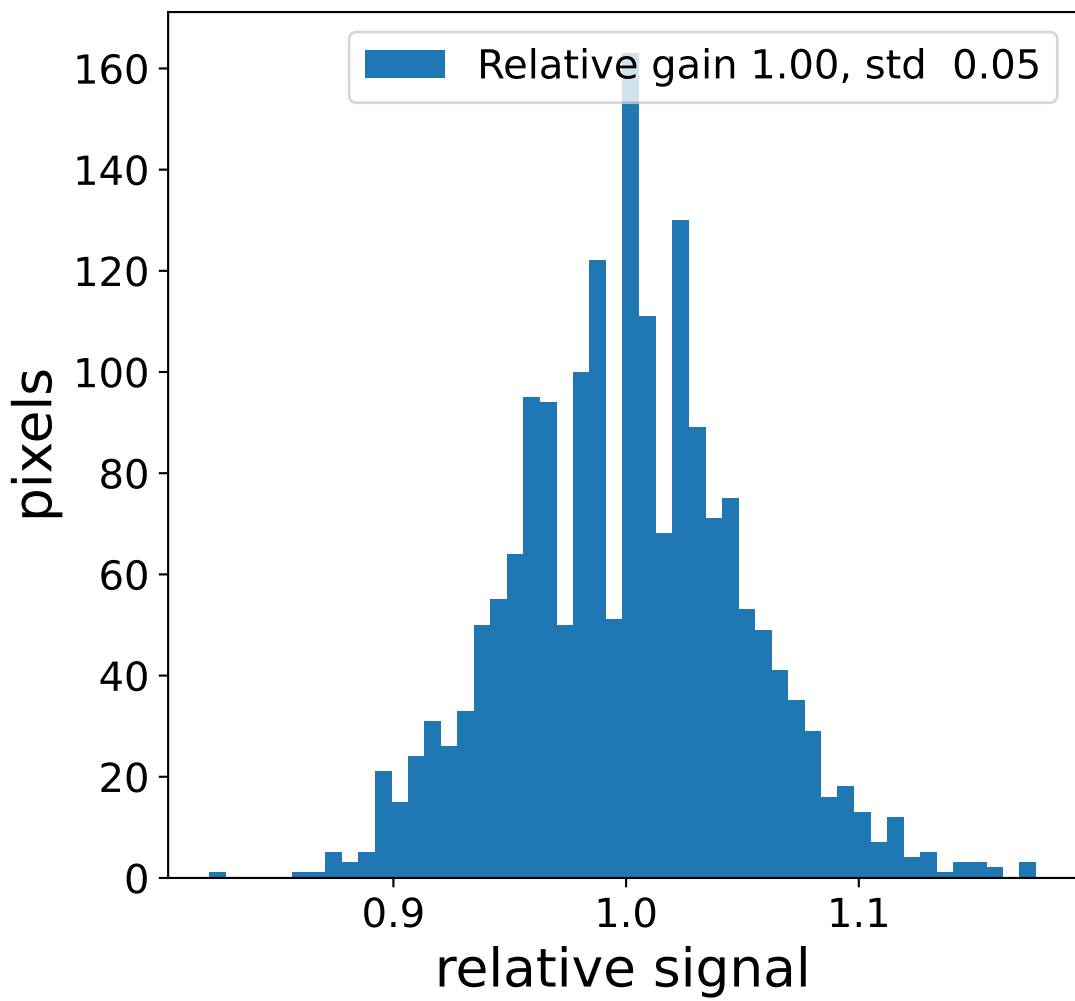

Run 7675

Run 7675

Run 7675 channel: HG

FF sample of 10000 events

pedestal sample of 10000 events

flat-fielded gain [ADC/pe]

Run 7675 channel: LG

FF sample of 10000 events

pedestal sample of 10000 events

flat-fielded gain [ADC/pe]