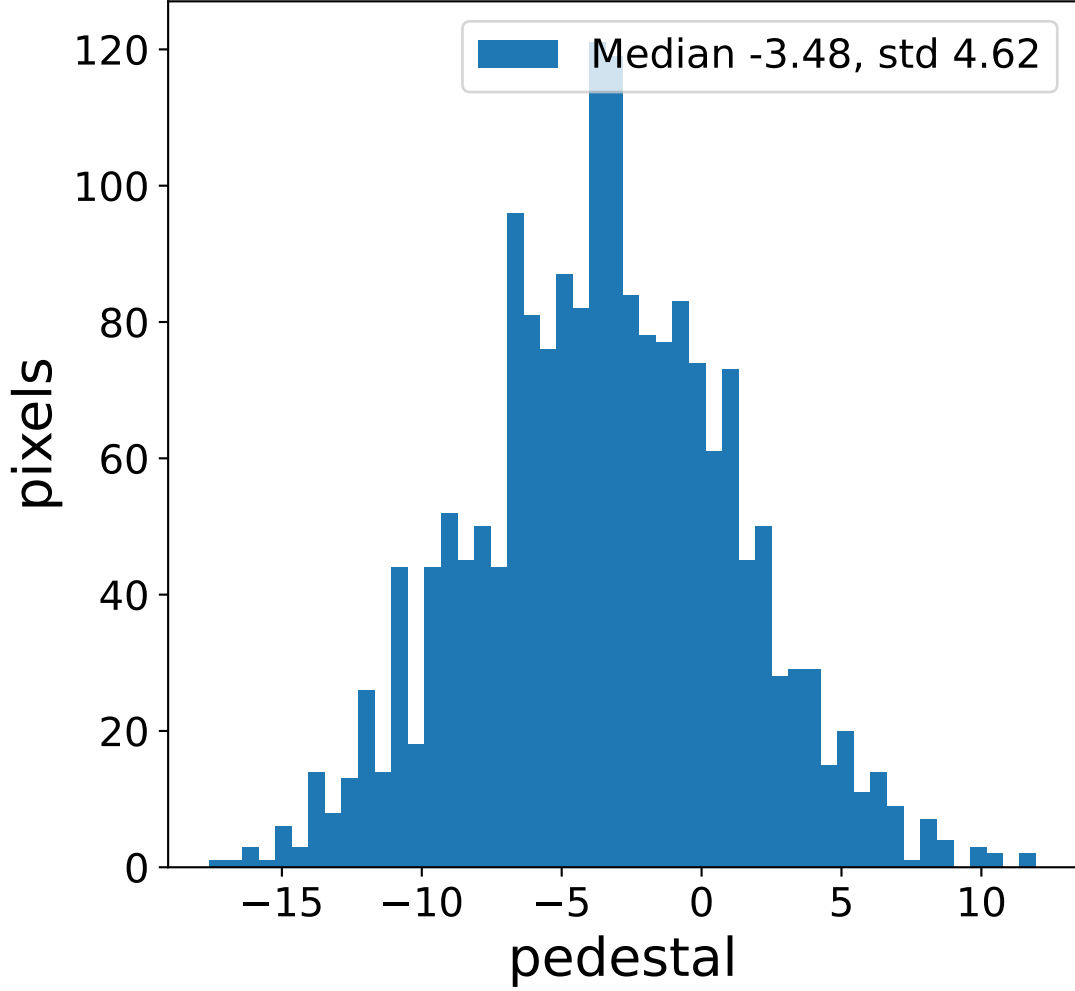

Run 7675

Run 7675

Run 7675 channel: HG

FF sample of 10000 events

pedestal sample of 10000 events

flat-fielded gain [ADC/pe]

Run 7675 channel: LG

FF sample of 10000 events

pedestal sample of 10000 events

flat-fielded gain [ADC/pe]