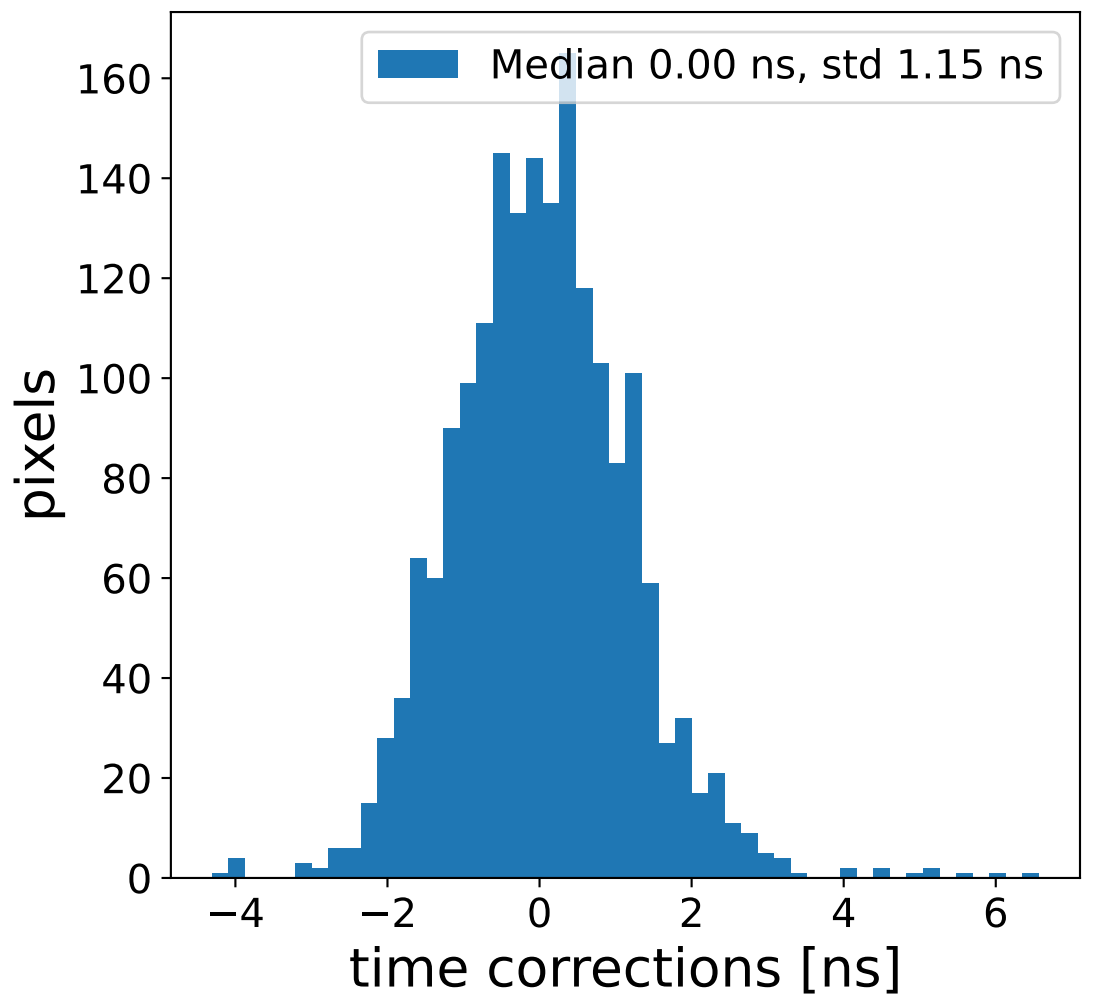

Run 7675

Run 7675

Run 7675 channel: HG

FF sample of 10000 events

pedestal sample of 10000 events

flat-fielded gain [ADC/pe]

Run 7675 channel: LG

FF sample of 10000 events

pedestal sample of 10000 events

flat-fielded gain [ADC/pe]