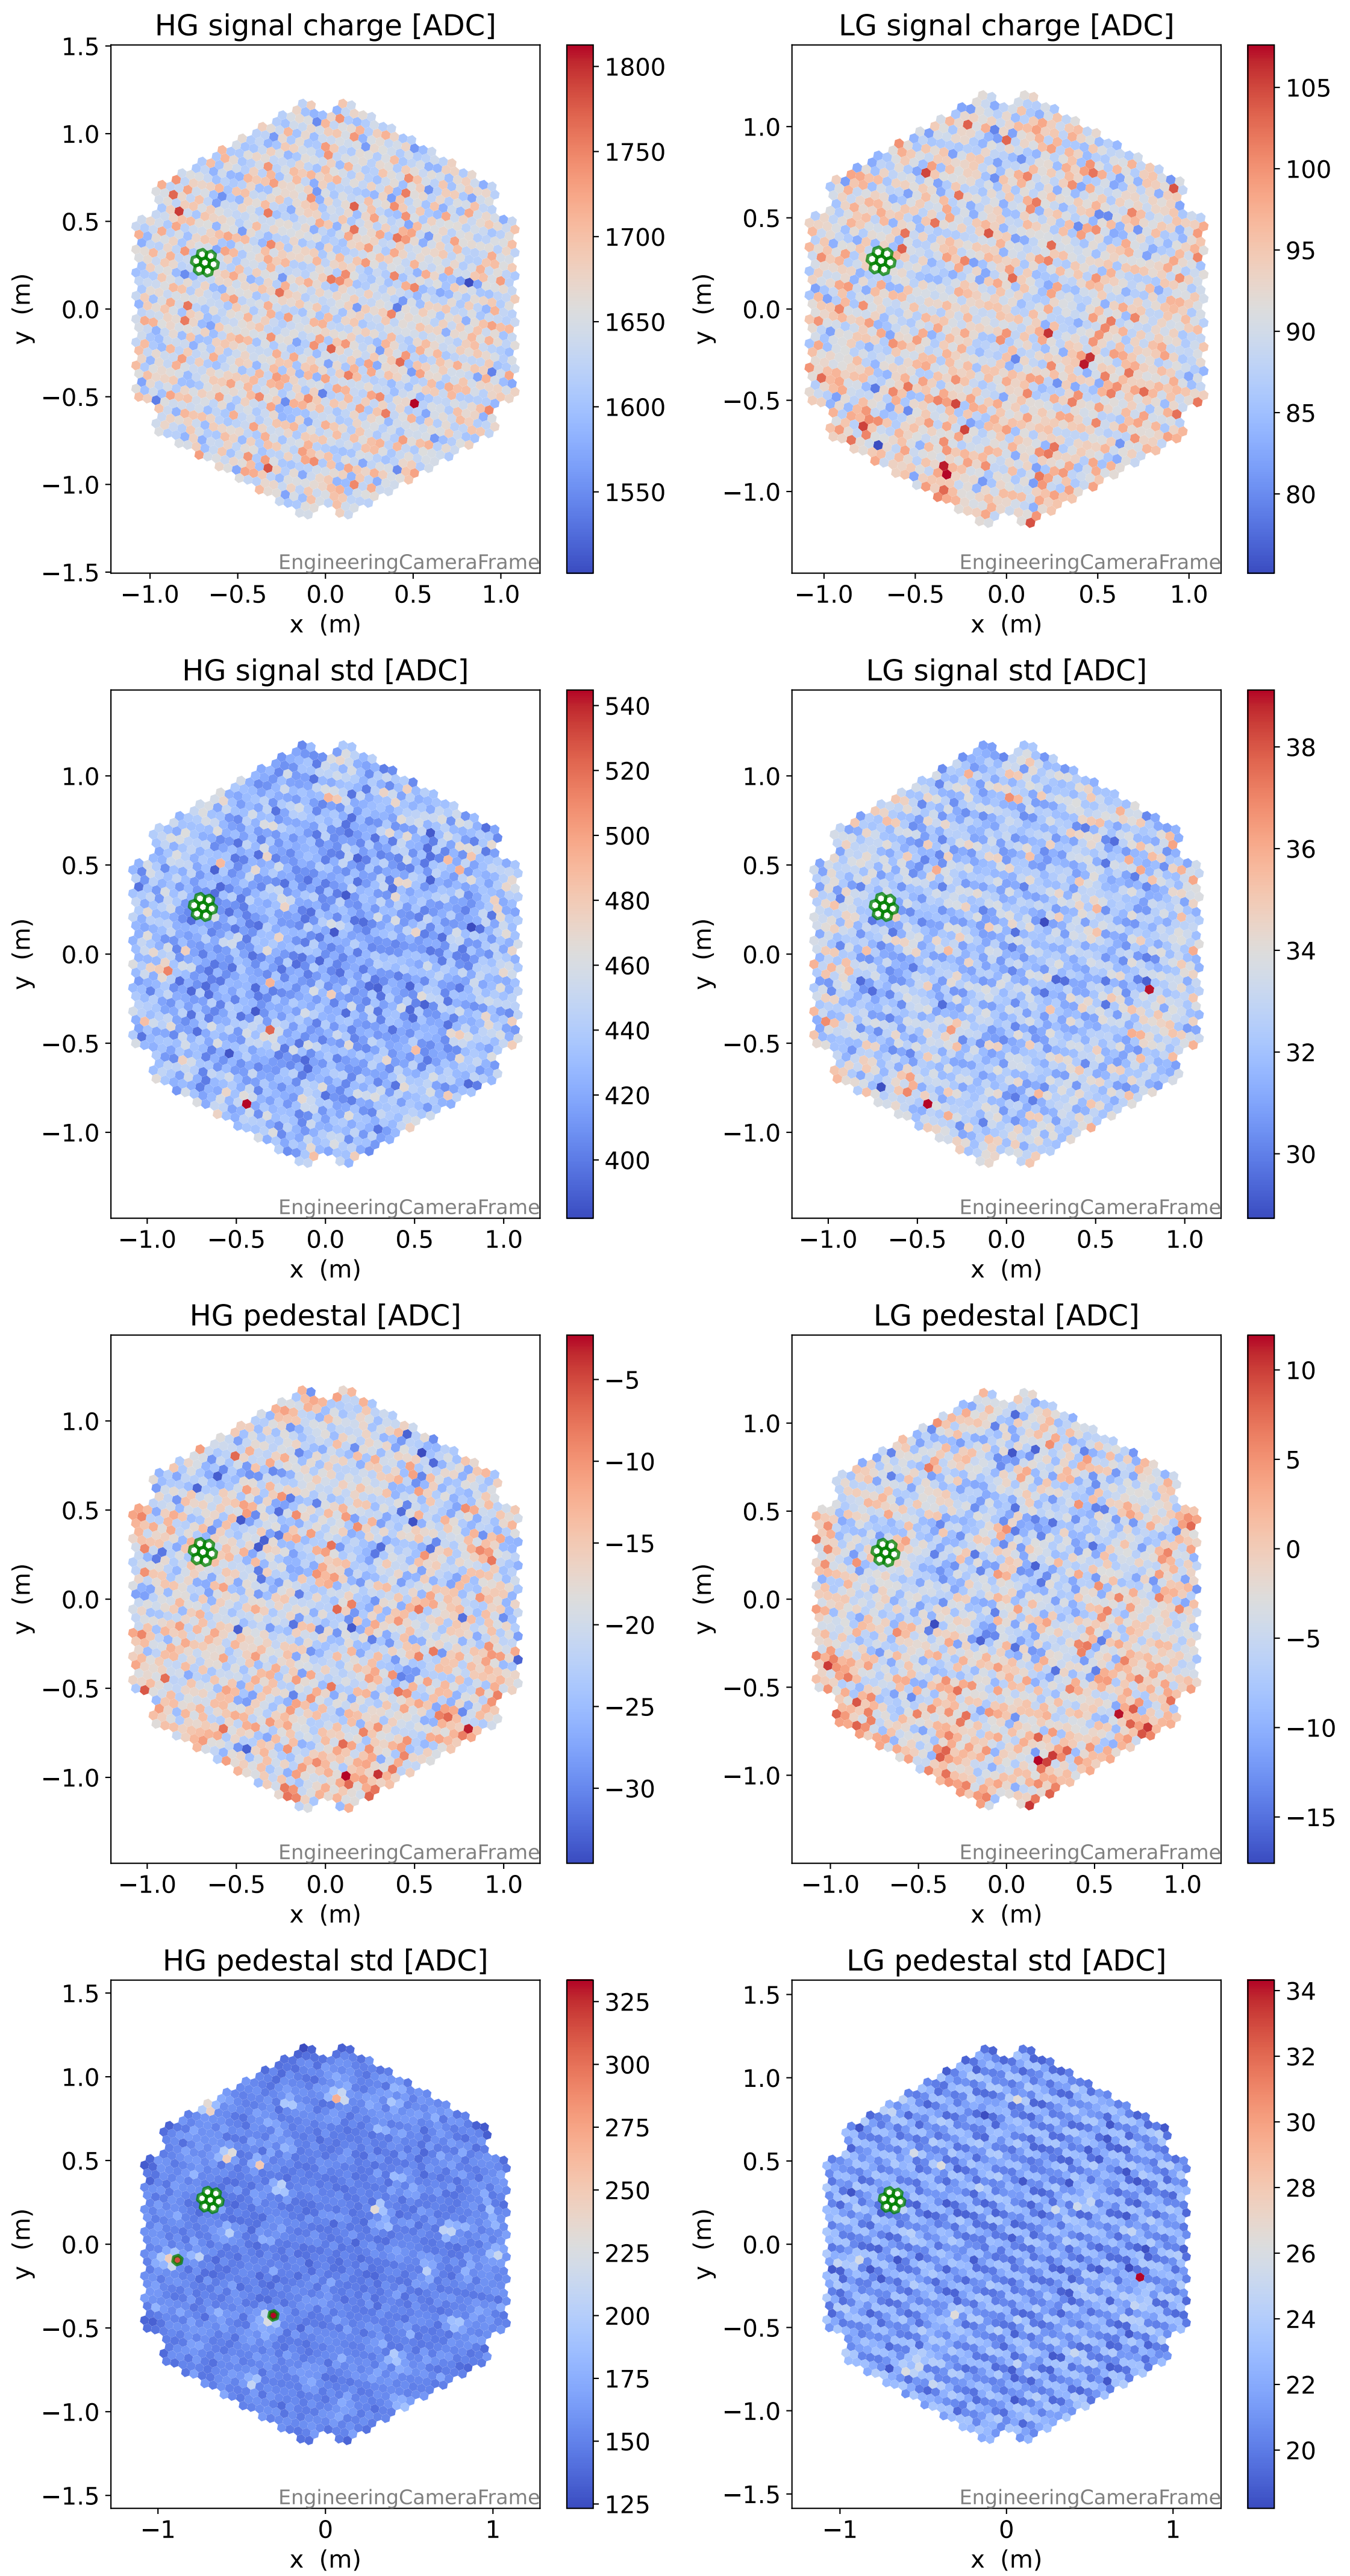

Run 7675

Run 7675

Run 7675 channel: HG

FF sample of 10000 events

pedestal sample of 10000 events

flat-fielded gain [ADC/pe]

Run 7675 channel: LG

FF sample of 10000 events

pedestal sample of 10000 events

flat-fielded gain [ADC/pe]