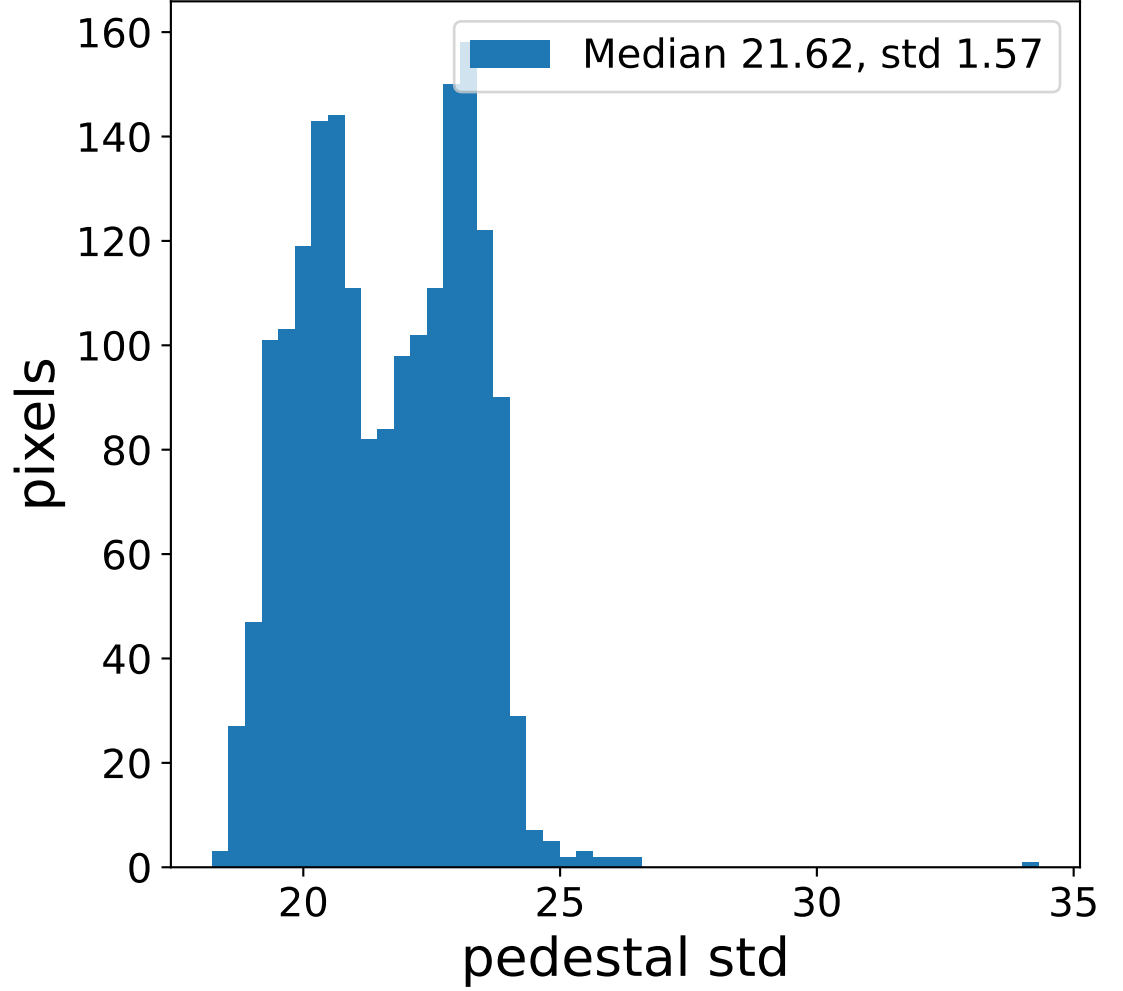

Run 7675

Run 7675

Run 7675 channel: HG

FF sample of 10000 events

pedestal sample of 10000 events

flat-fielded gain [ADC/pe]

Run 7675 channel: LG

FF sample of 10000 events

pedestal sample of 10000 events

flat-fielded gain [ADC/pe]