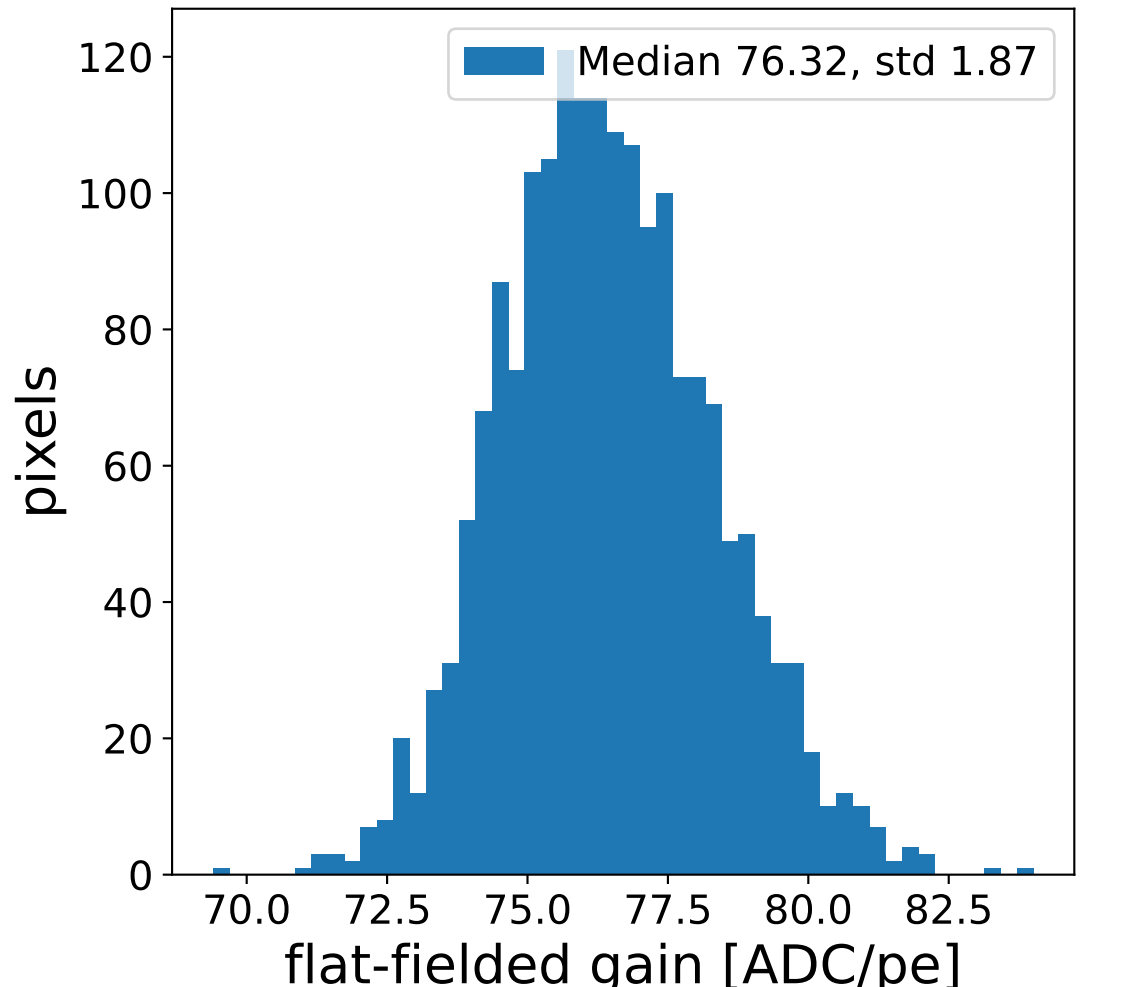

Run 7675

Run 7675

Run 7675 channel: HG

FF sample of 10000 events

pedestal sample of 10000 events

flat-fielded gain [ADC/pe]

Run 7675 channel: LG

FF sample of 10000 events

pedestal sample of 10000 events

flat-fielded gain [ADC/pe]