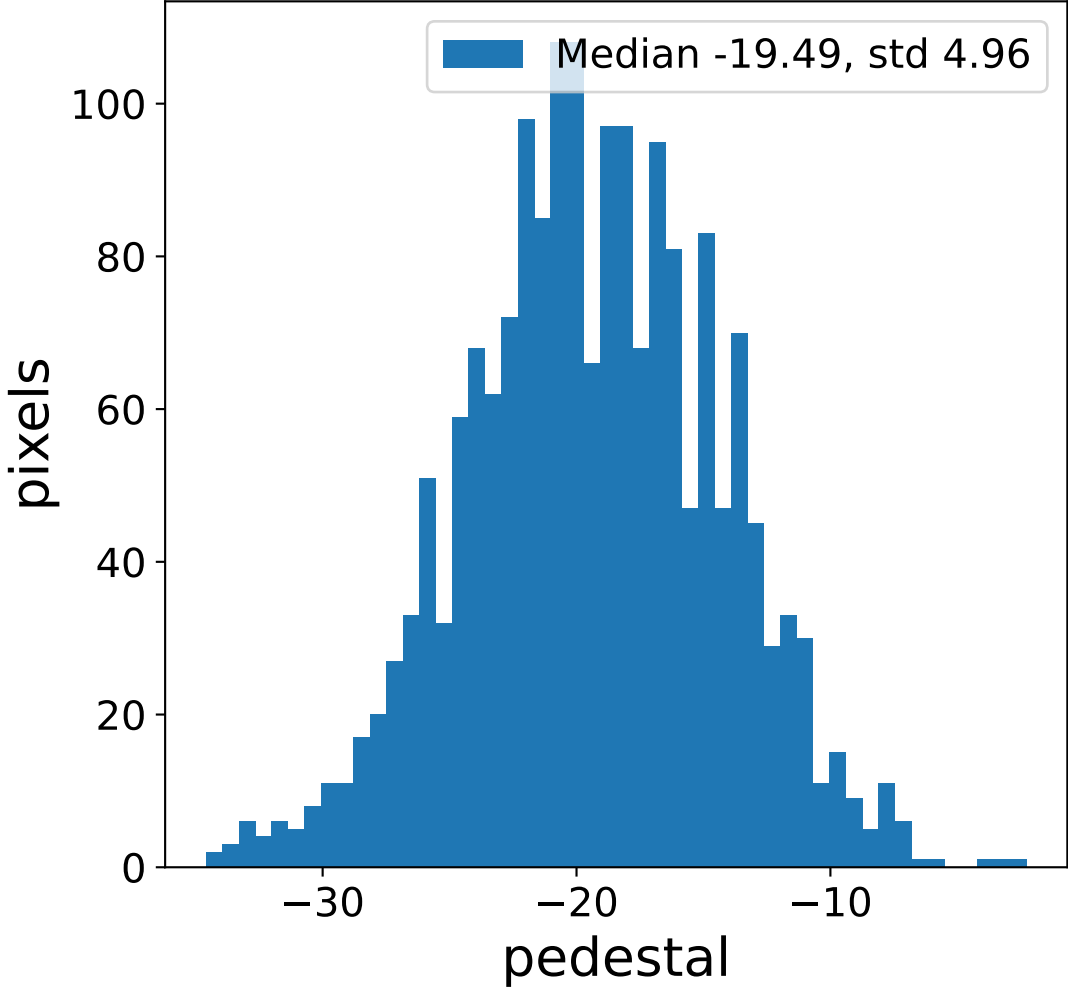

Run 7675

Run 7675

Run 7675 channel: HG

FF sample of 10000 events

pedestal sample of 10000 events

flat-fielded gain [ADC/pe]

Run 7675 channel: LG

FF sample of 10000 events

pedestal sample of 10000 events

flat-fielded gain [ADC/pe]