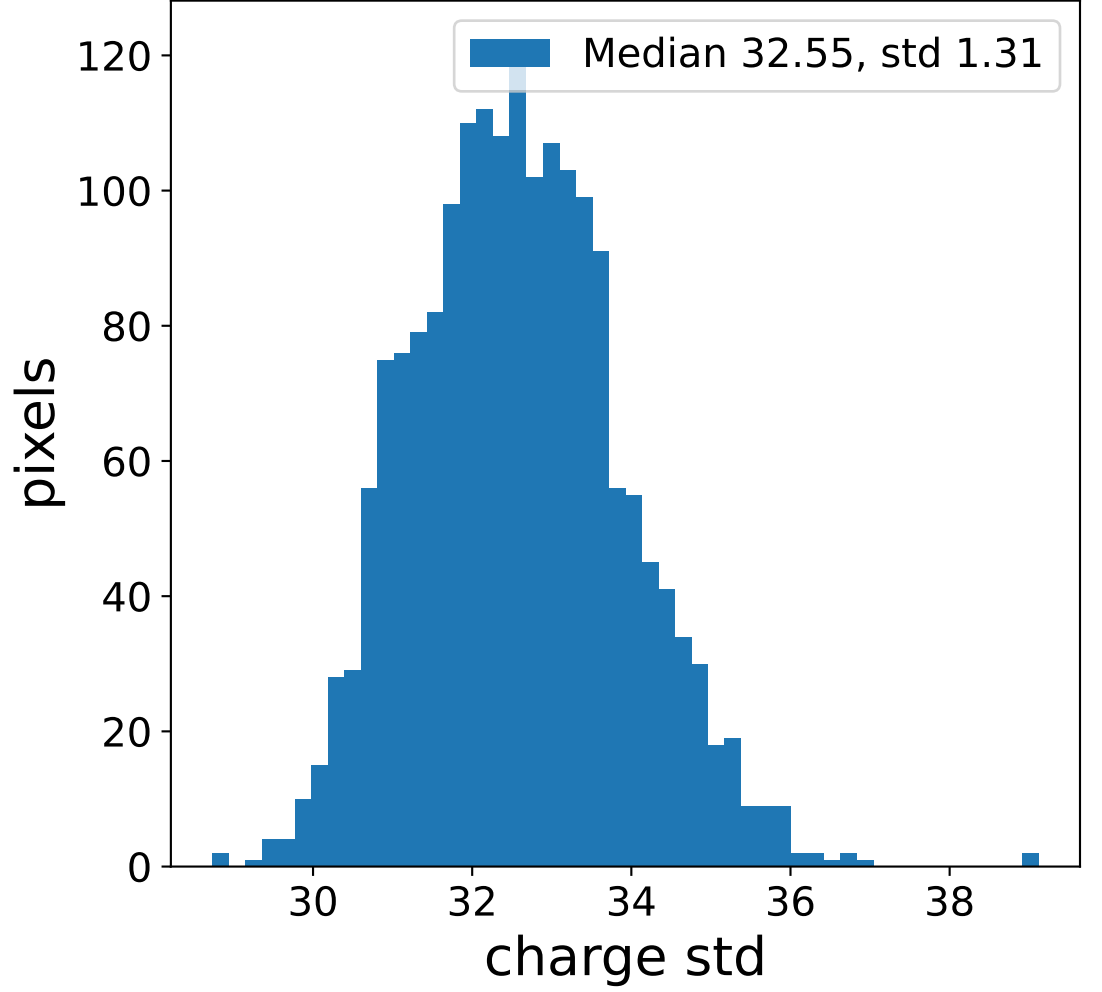

Run 7675

Run 7675

Run 7675 channel: HG

FF sample of 10000 events

pedestal sample of 10000 events

flat-fielded gain [ADC/pe]

Run 7675 channel: LG

FF sample of 10000 events

pedestal sample of 10000 events

flat-fielded gain [ADC/pe]