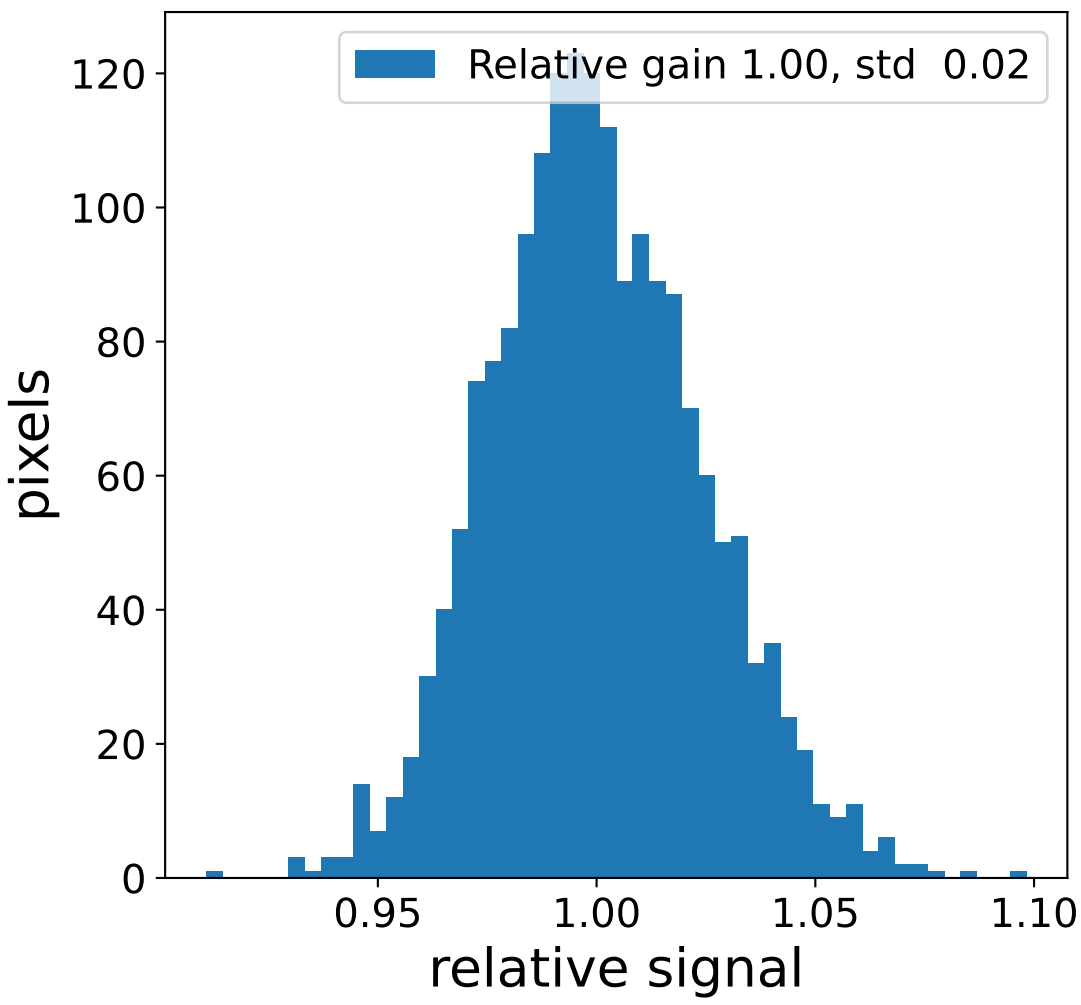

Run 7675

Run 7675

Run 7675 channel: HG

FF sample of 10000 events

pedestal sample of 10000 events

flat-fielded gain [ADC/pe]

Run 7675 channel: LG

FF sample of 10000 events

pedestal sample of 10000 events

flat-fielded gain [ADC/pe]