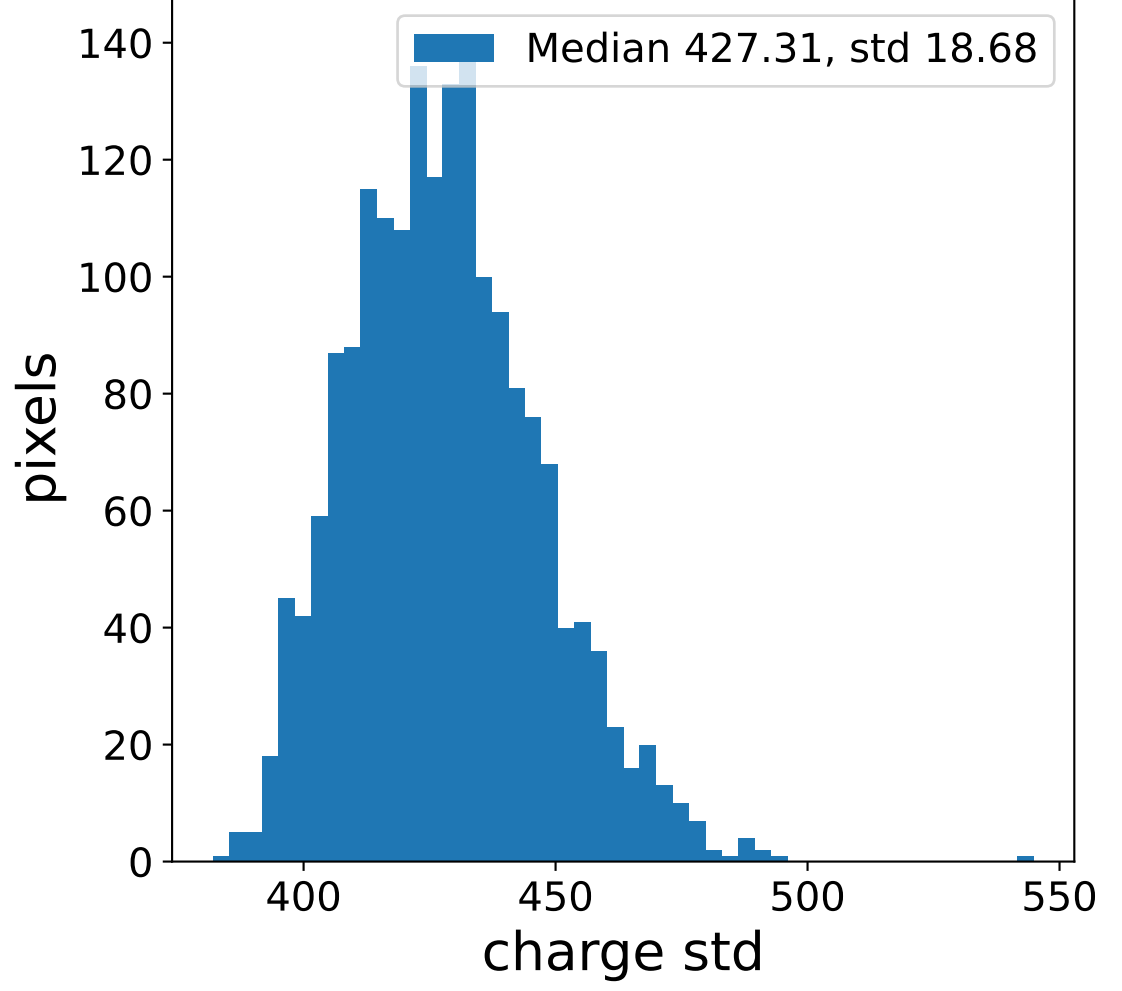

Run 7675

Run 7675

Run 7675 channel: HG

FF sample of 10000 events

pedestal sample of 10000 events

flat-fielded gain [ADC/pe]

Run 7675 channel: LG

FF sample of 10000 events

pedestal sample of 10000 events

flat-fielded gain [ADC/pe]