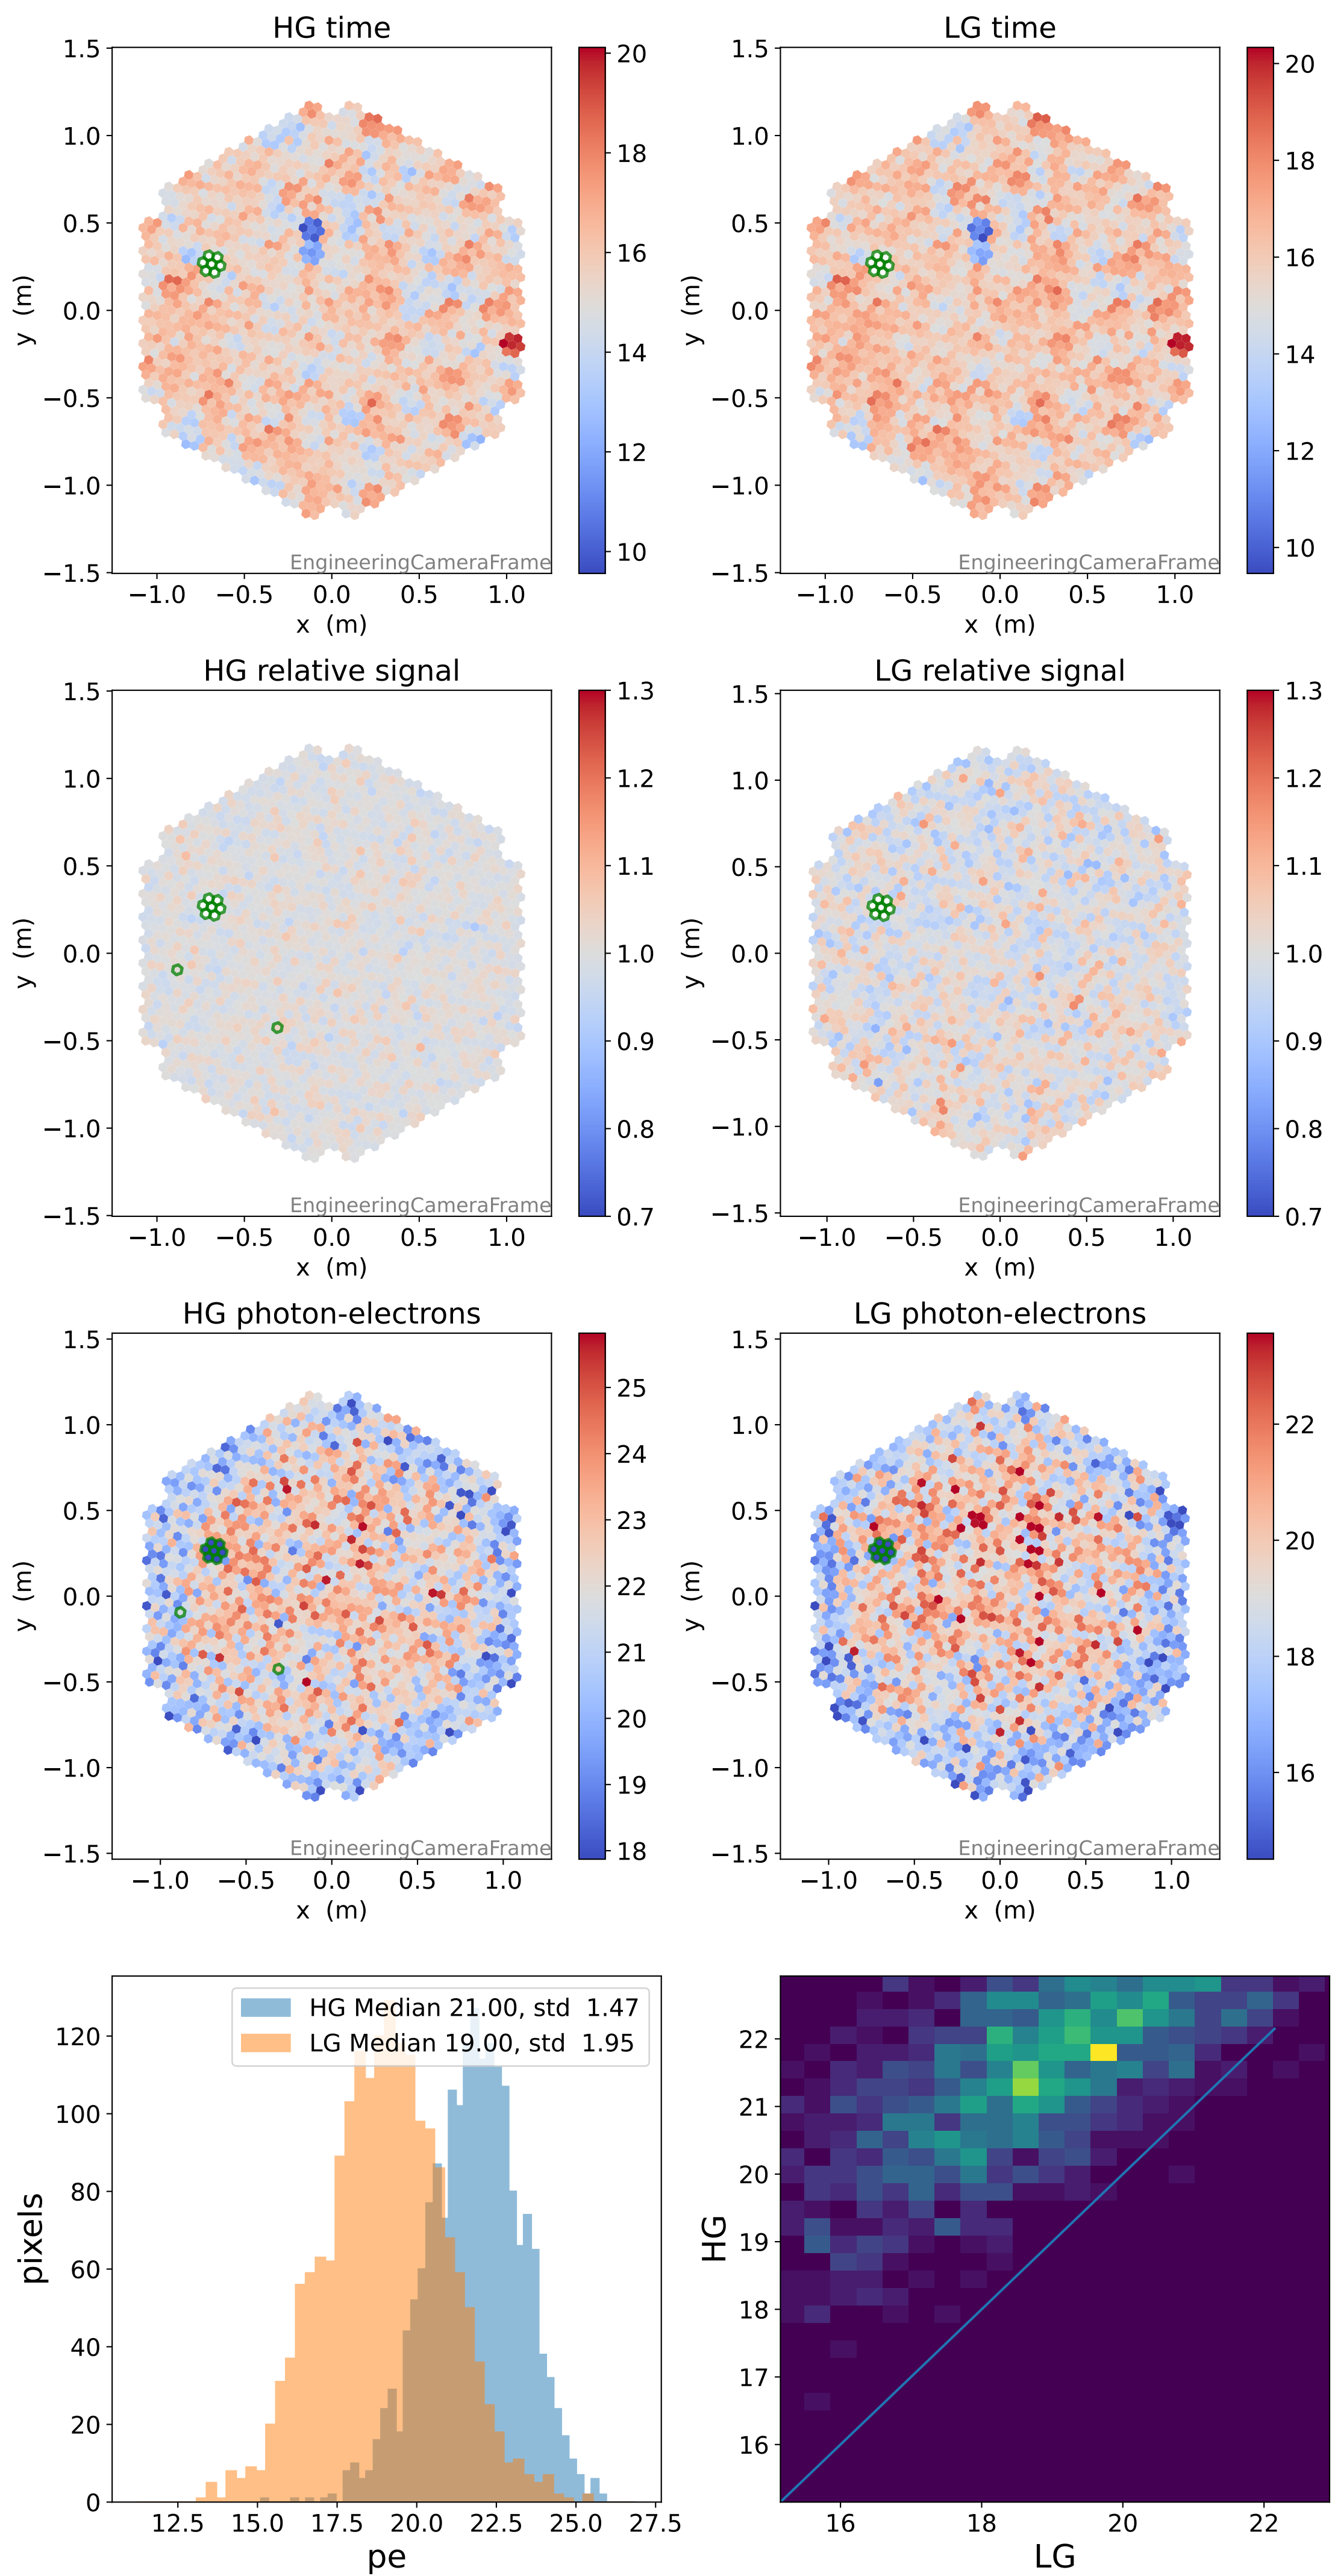

Run 7675

Run 7675

Run 7675 channel: HG

FF sample of 10000 events

pedestal sample of 10000 events

flat-fielded gain [ADC/pe]

Run 7675 channel: LG

FF sample of 10000 events

pedestal sample of 10000 events

flat-fielded gain [ADC/pe]