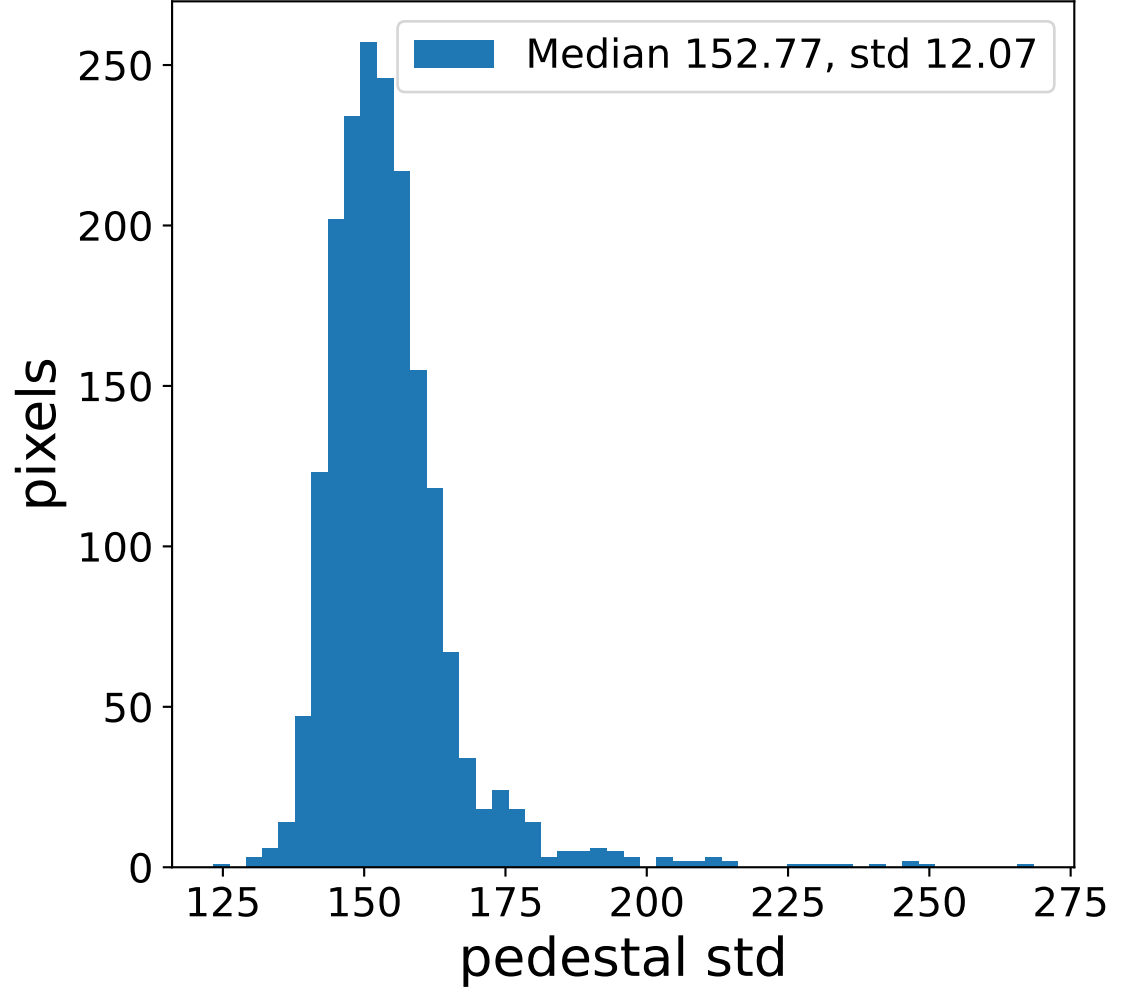

Run 7675

Run 7675

Run 7675 channel: HG

FF sample of 10000 events

pedestal sample of 10000 events

flat-fielded gain [ADC/pe]

Run 7675 channel: LG

FF sample of 10000 events

pedestal sample of 10000 events

flat-fielded gain [ADC/pe]