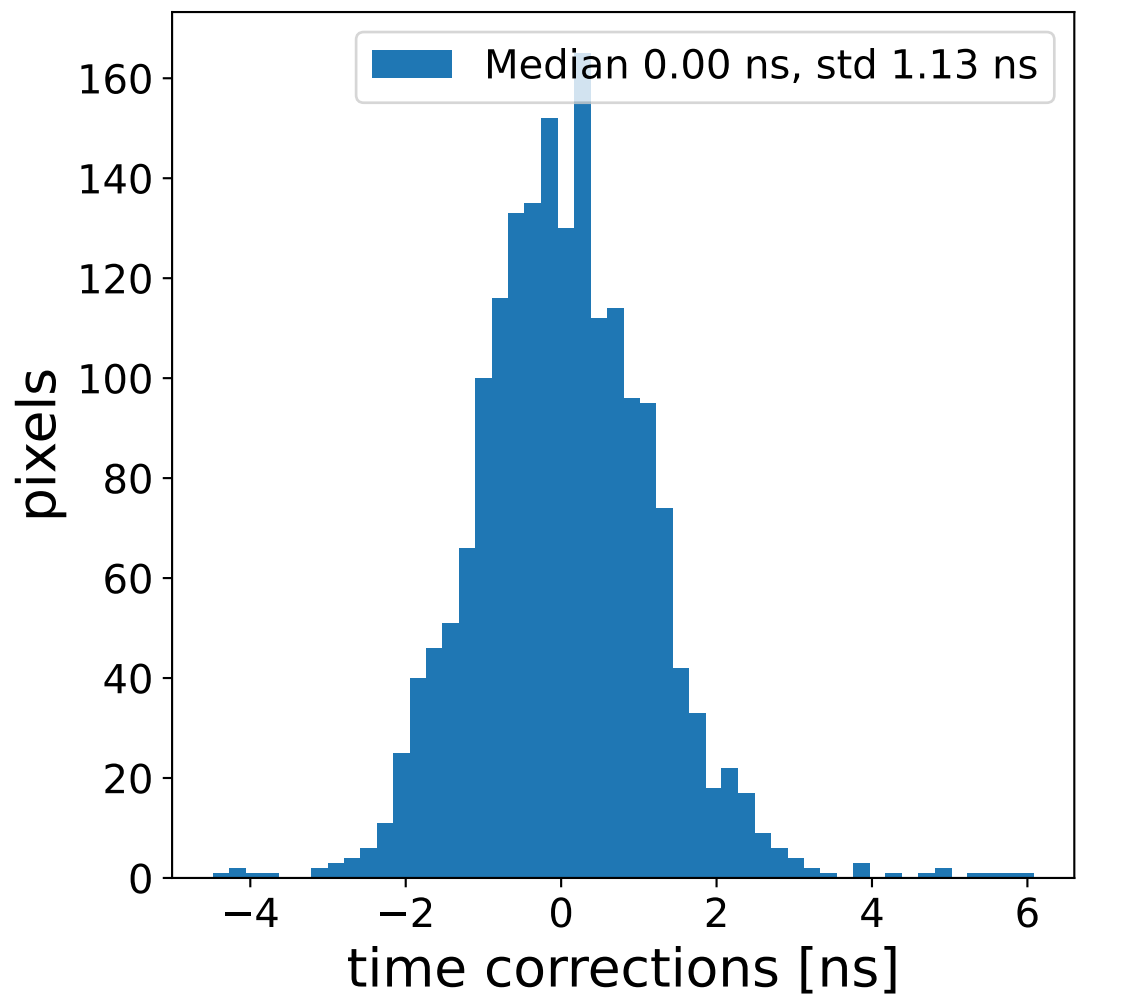

Run 7675

Run 7675

Run 7675 channel: HG

FF sample of 10000 events

pedestal sample of 10000 events

flat-fielded gain [ADC/pe]

Run 7675 channel: LG

FF sample of 10000 events

pedestal sample of 10000 events

flat-fielded gain [ADC/pe]