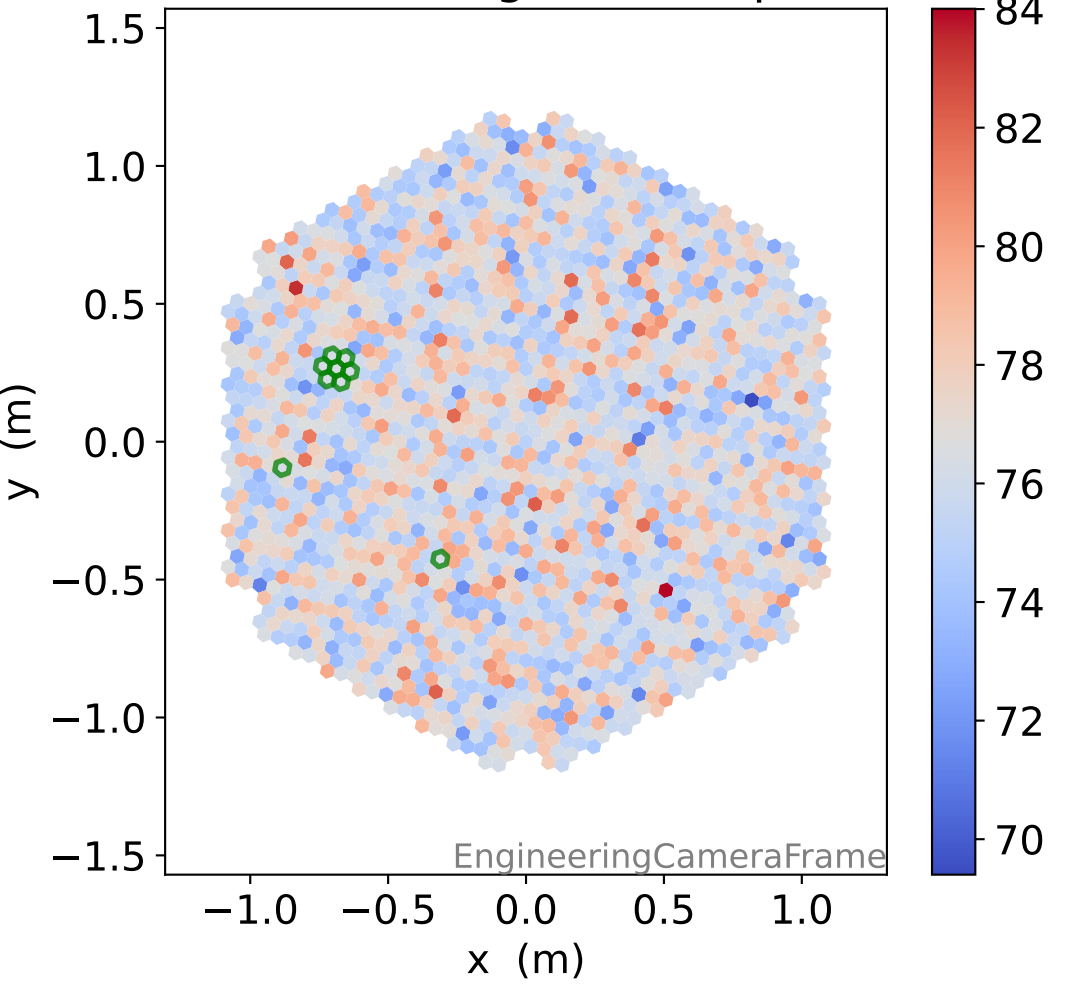

Run 7675

Run 7675

Run 7675 channel: HG

FF sample of 10000 events

pedestal sample of 10000 events

flat-fielded gain [ADC/pe]

Run 7675 channel: LG

FF sample of 10000 events

pedestal sample of 10000 events

flat-fielded gain [ADC/pe]