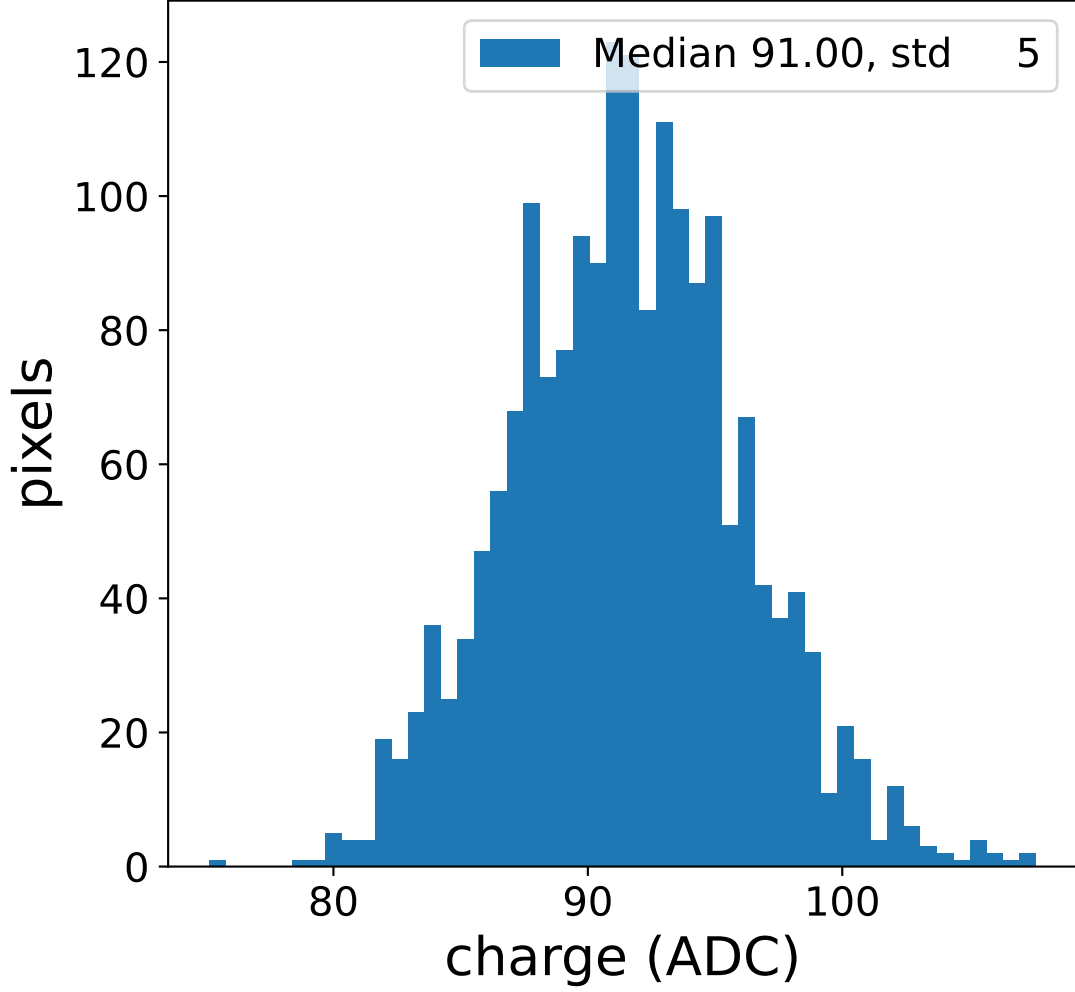

Run 7675

Run 7675

Run 7675 channel: HG

FF sample of 10000 events

pedestal sample of 10000 events

flat-fielded gain [ADC/pe]

Run 7675 channel: LG

FF sample of 10000 events

pedestal sample of 10000 events

flat-fielded gain [ADC/pe]