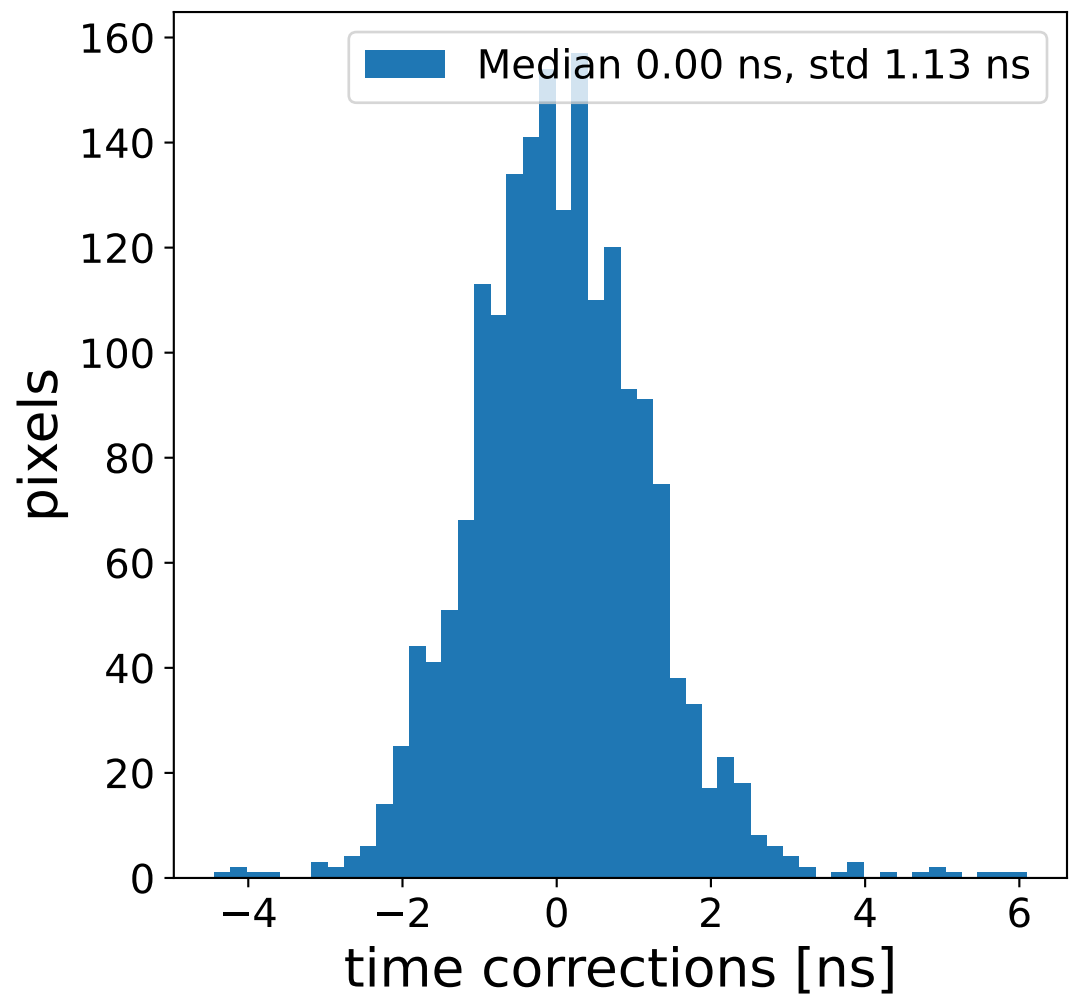

Run 7675

Run 7675

Run 7675 channel: HG

FF sample of 10000 events

pedestal sample of 10000 events

flat-fielded gain [ADC/pe]

Run 7675 channel: LG

FF sample of 10000 events

pedestal sample of 10000 events

flat-fielded gain [ADC/pe]