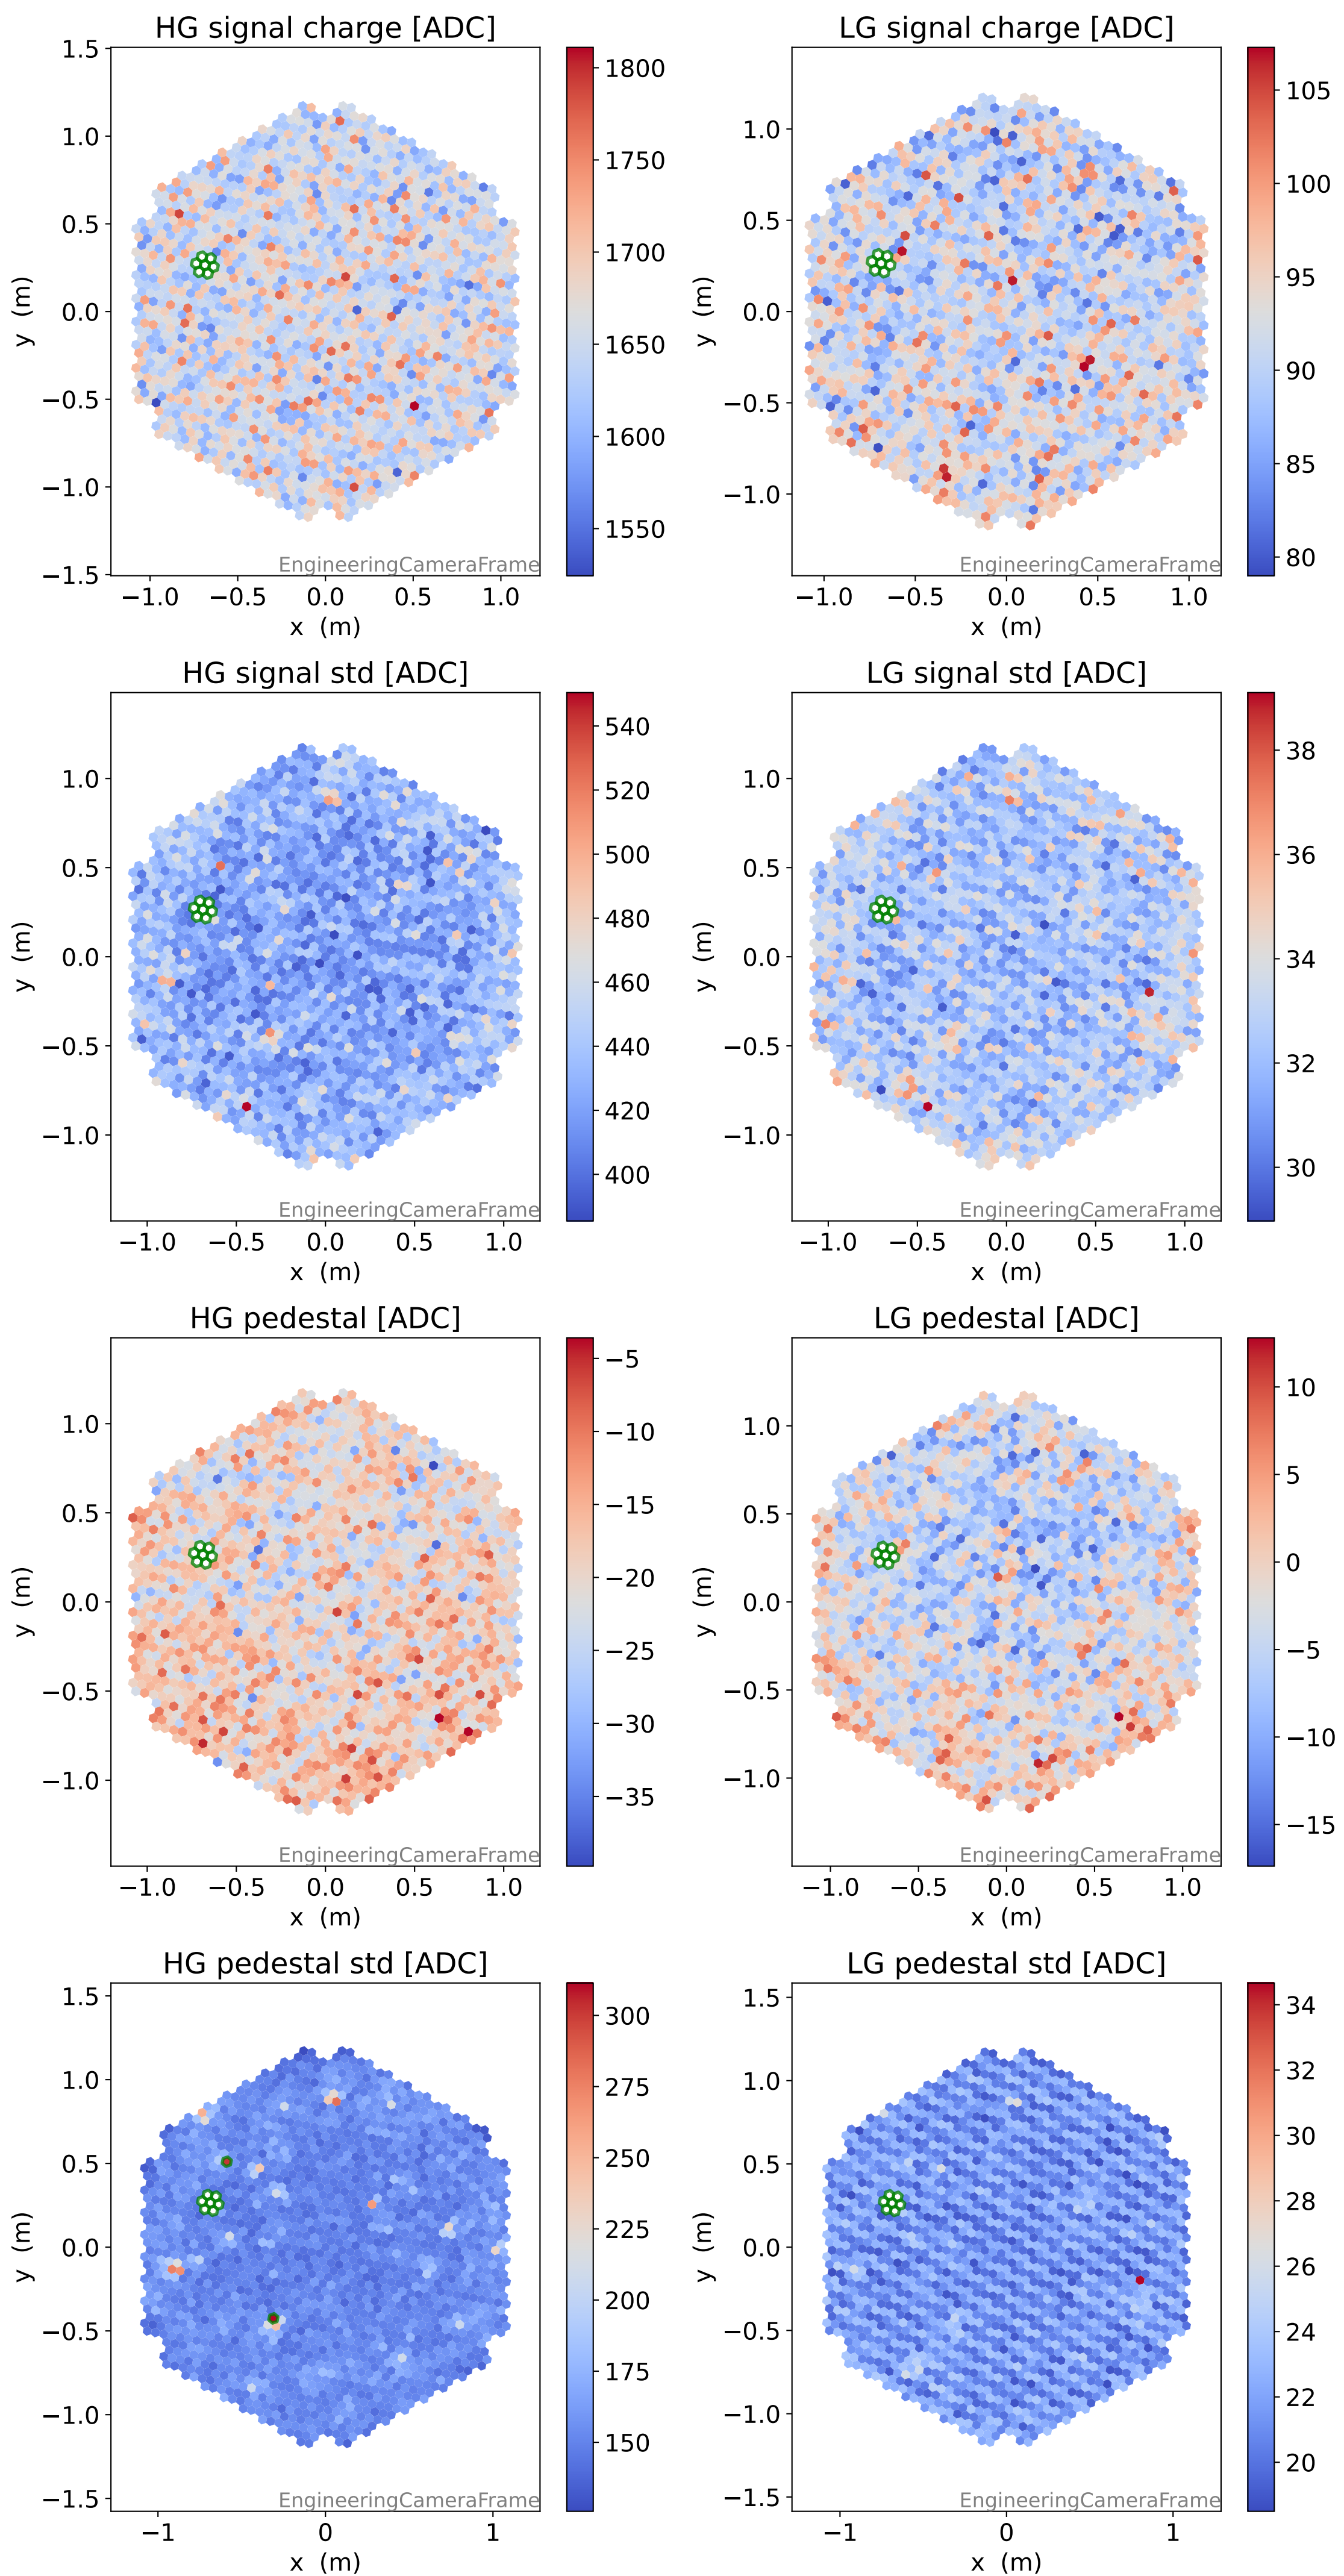

Run 7675

Run 7675

Run 7675 channel: HG

FF sample of 10000 events

pedestal sample of 10000 events

flat-fielded gain [ADC/pe]

Run 7675 channel: LG

FF sample of 10000 events

pedestal sample of 10000 events

flat-fielded gain [ADC/pe]