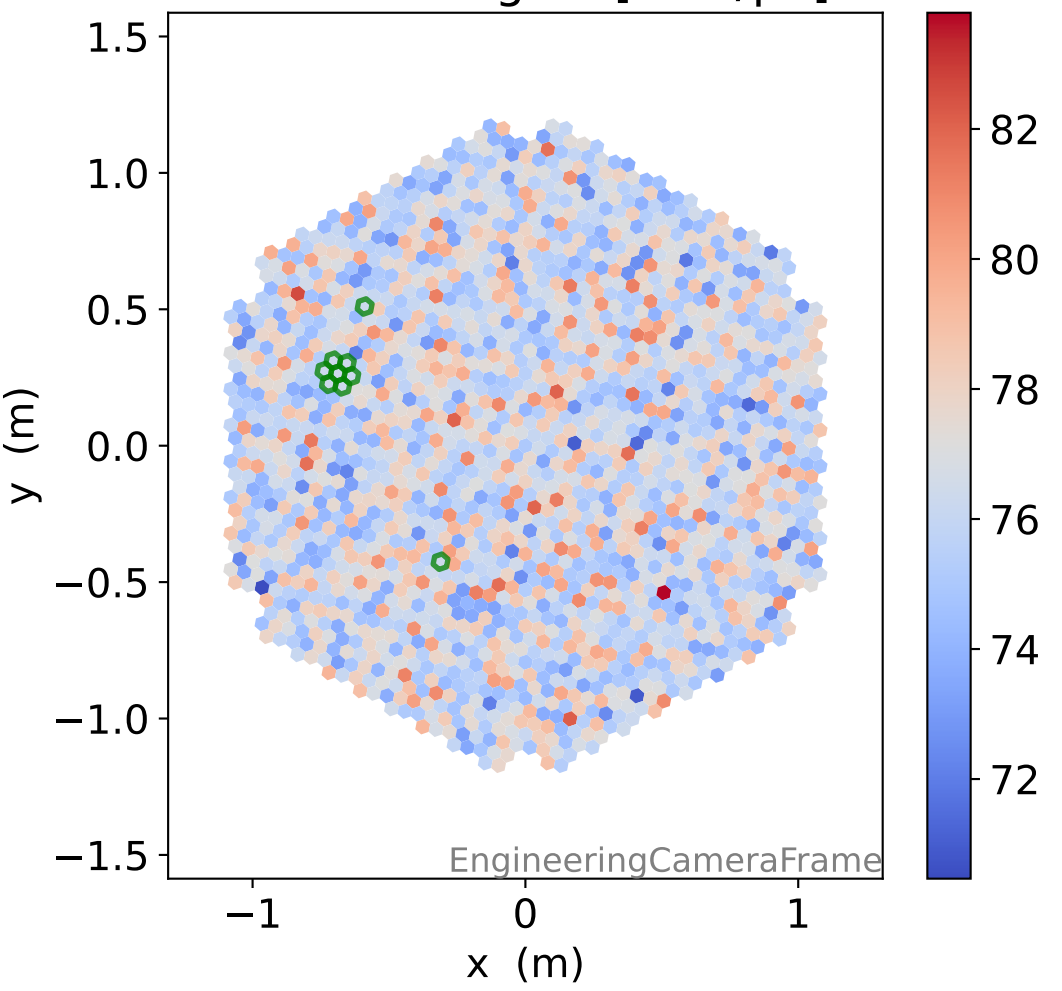

Run 7675

Run 7675

Run 7675 channel: HG

FF sample of 10000 events

pedestal sample of 10000 events

flat-fielded gain [ADC/pe]

Run 7675 channel: LG

FF sample of 10000 events

pedestal sample of 10000 events

flat-fielded gain [ADC/pe]