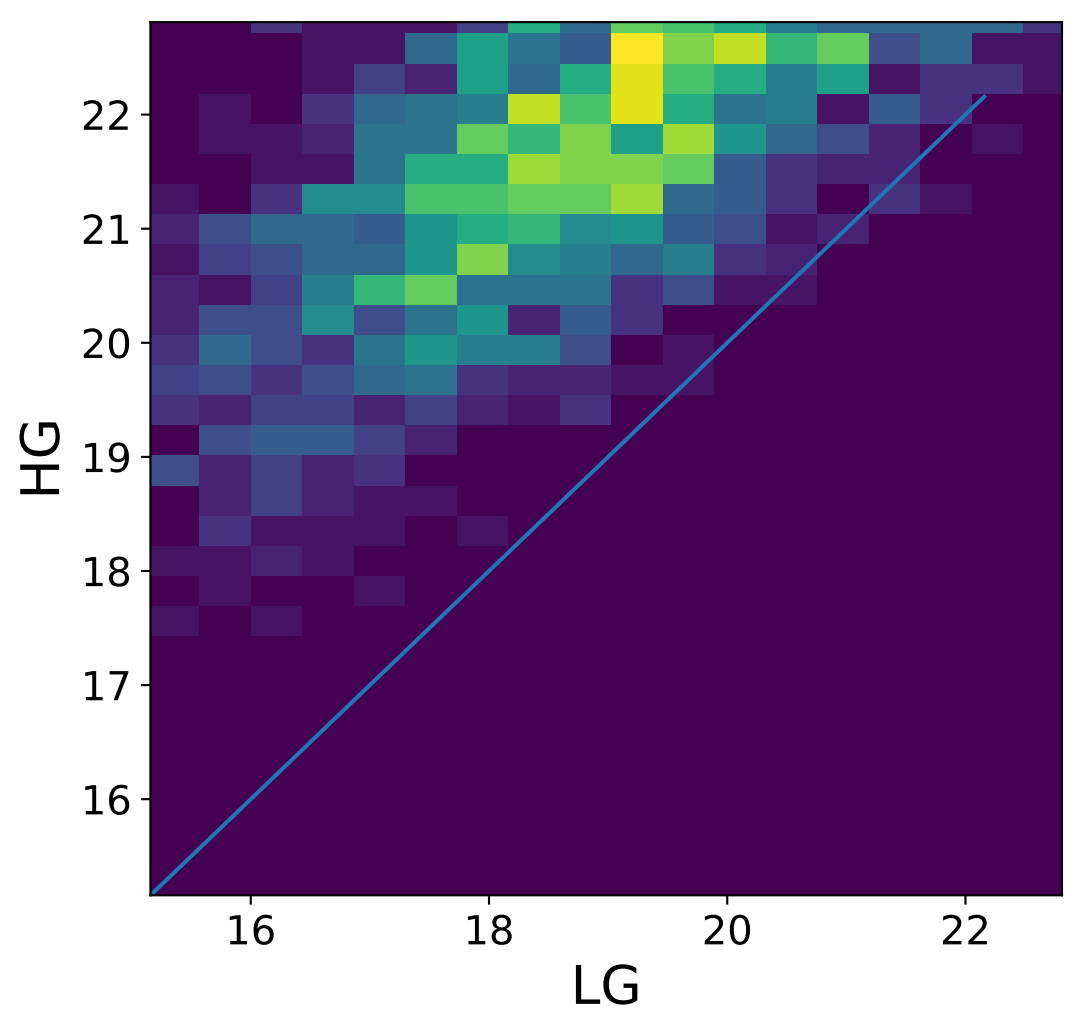

Run 7675

Run 7675

Run 7675 channel: HG

FF sample of 10000 events

pedestal sample of 10000 events

flat-fielded gain [ADC/pe]

Run 7675 channel: LG

FF sample of 10000 events

pedestal sample of 10000 events

flat-fielded gain [ADC/pe]