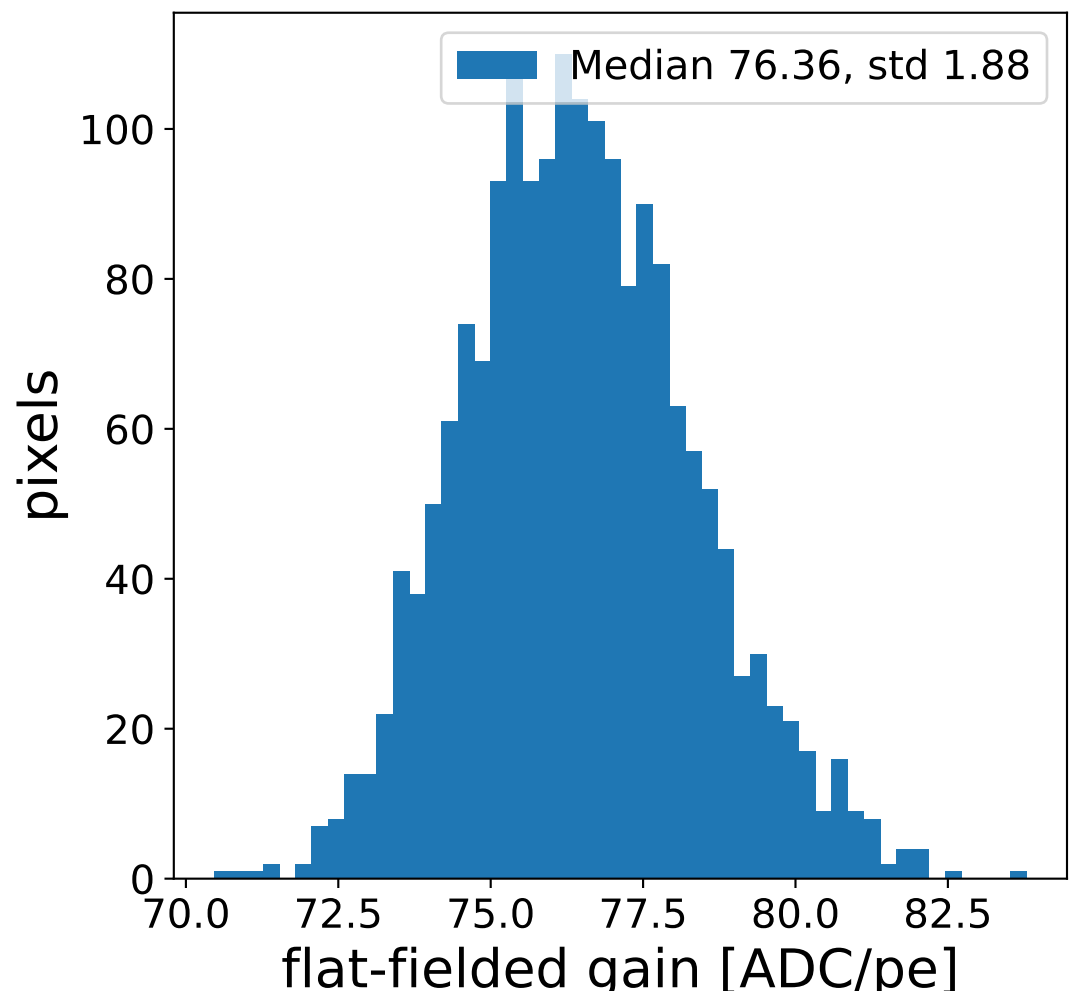

Run 7675

Run 7675

Run 7675 channel: HG

FF sample of 10000 events

pedestal sample of 10000 events

flat-fielded gain [ADC/pe]

Run 7675 channel: LG

FF sample of 10000 events

pedestal sample of 10000 events

flat-fielded gain [ADC/pe]