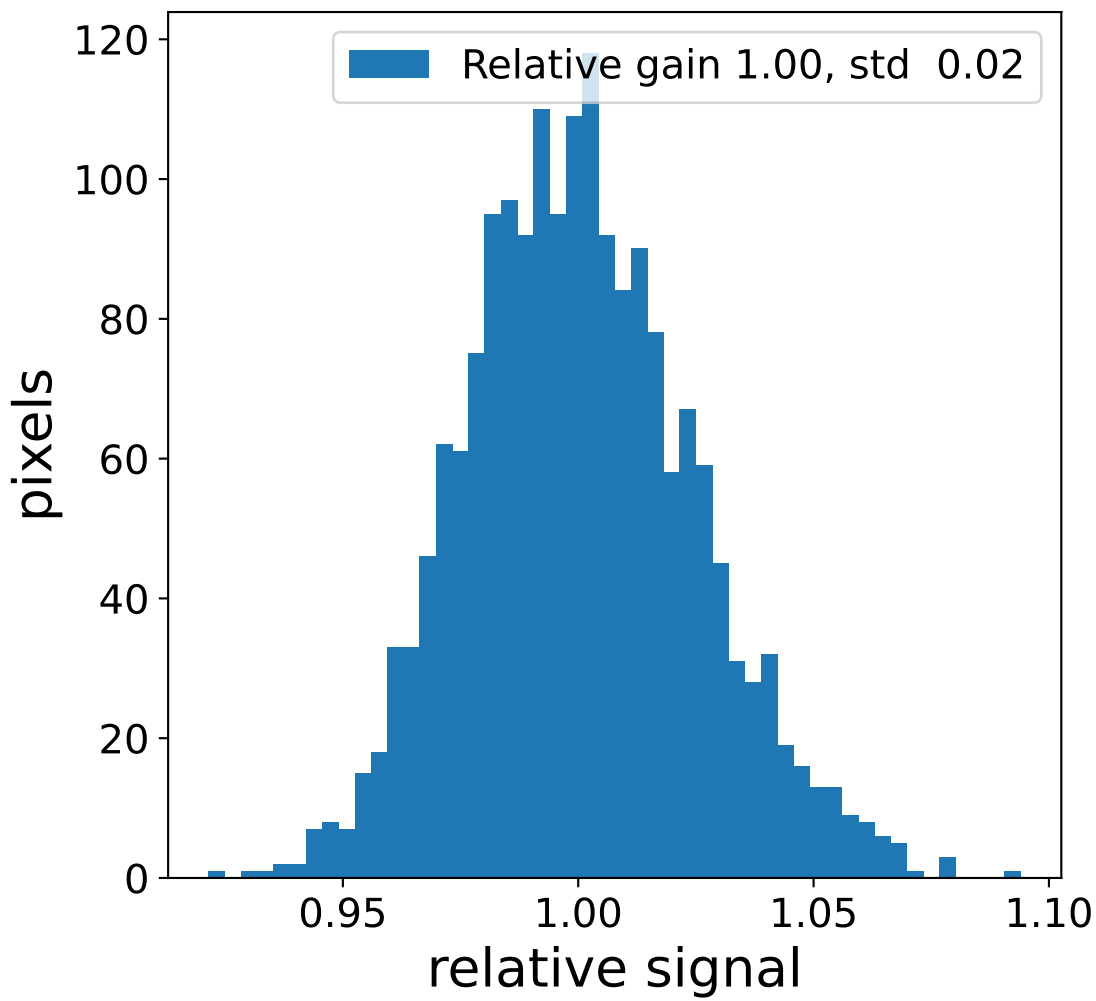

Run 7675

Run 7675

Run 7675 channel: HG

FF sample of 10000 events

pedestal sample of 10000 events

flat-fielded gain [ADC/pe]

Run 7675 channel: LG

FF sample of 10000 events

pedestal sample of 10000 events

flat-fielded gain [ADC/pe]