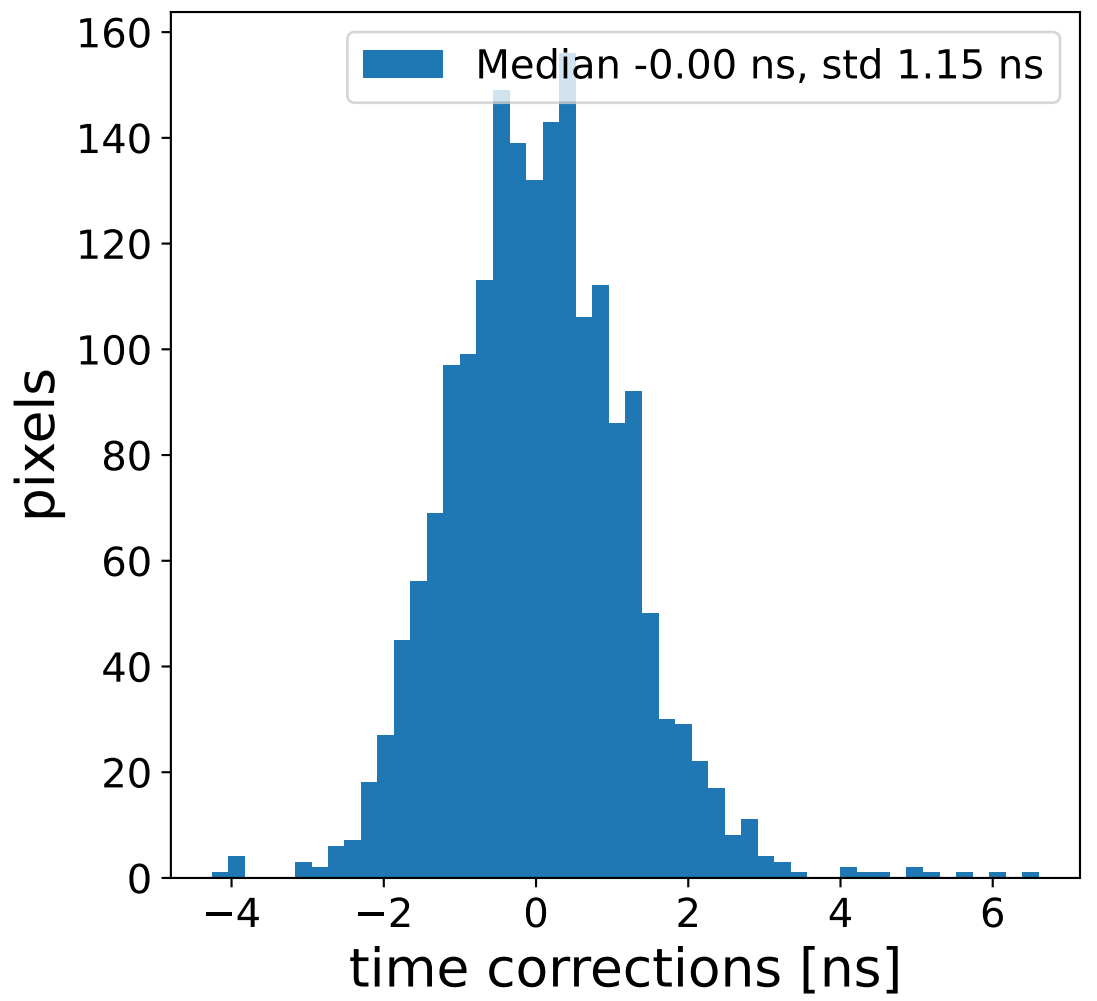

Run 7675

Run 7675

Run 7675 channel: HG

FF sample of 10000 events

pedestal sample of 10000 events

flat-fielded gain [ADC/pe]

Run 7675 channel: LG

FF sample of 10000 events

pedestal sample of 10000 events

flat-fielded gain [ADC/pe]