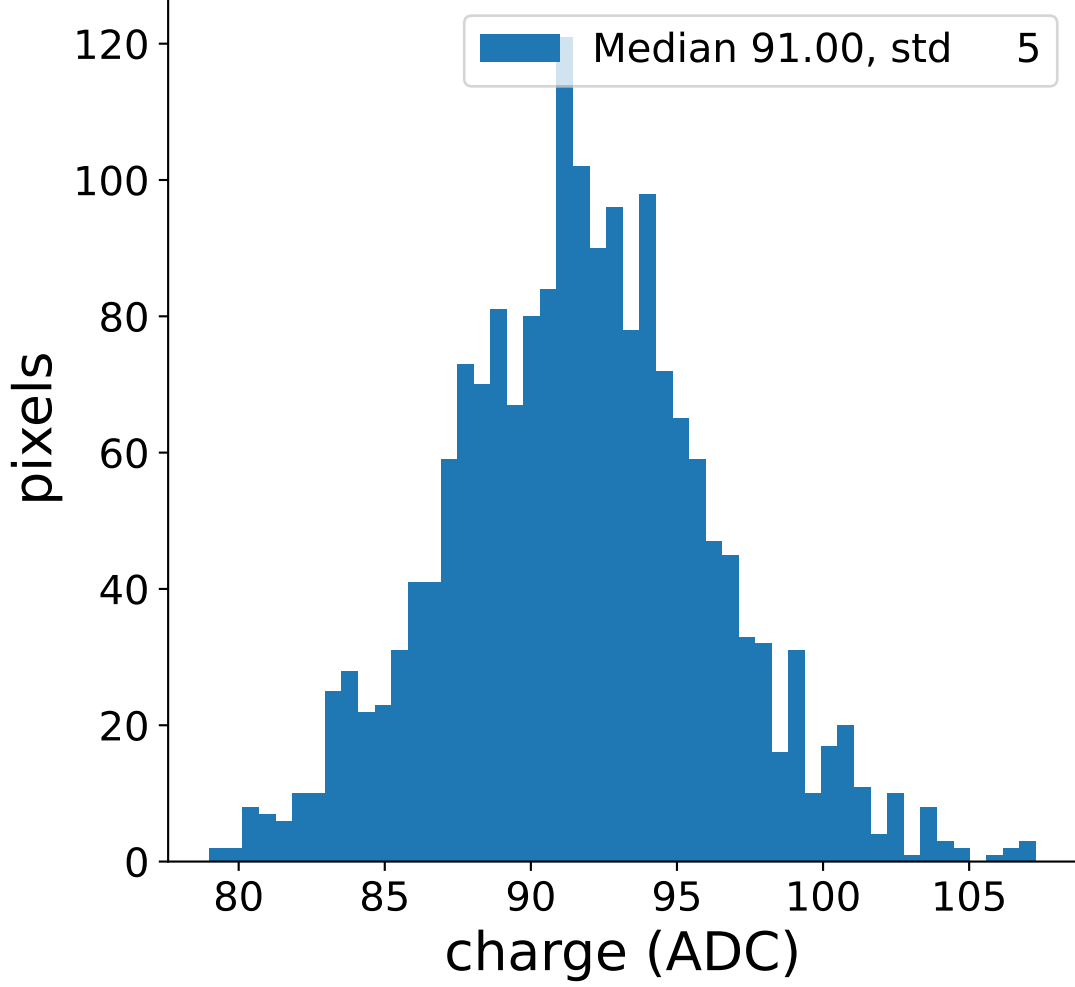

Run 7675

Run 7675

Run 7675 channel: HG

FF sample of 10000 events

pedestal sample of 10000 events

flat-fielded gain [ADC/pe]

Run 7675 channel: LG

FF sample of 10000 events

pedestal sample of 10000 events

flat-fielded gain [ADC/pe]