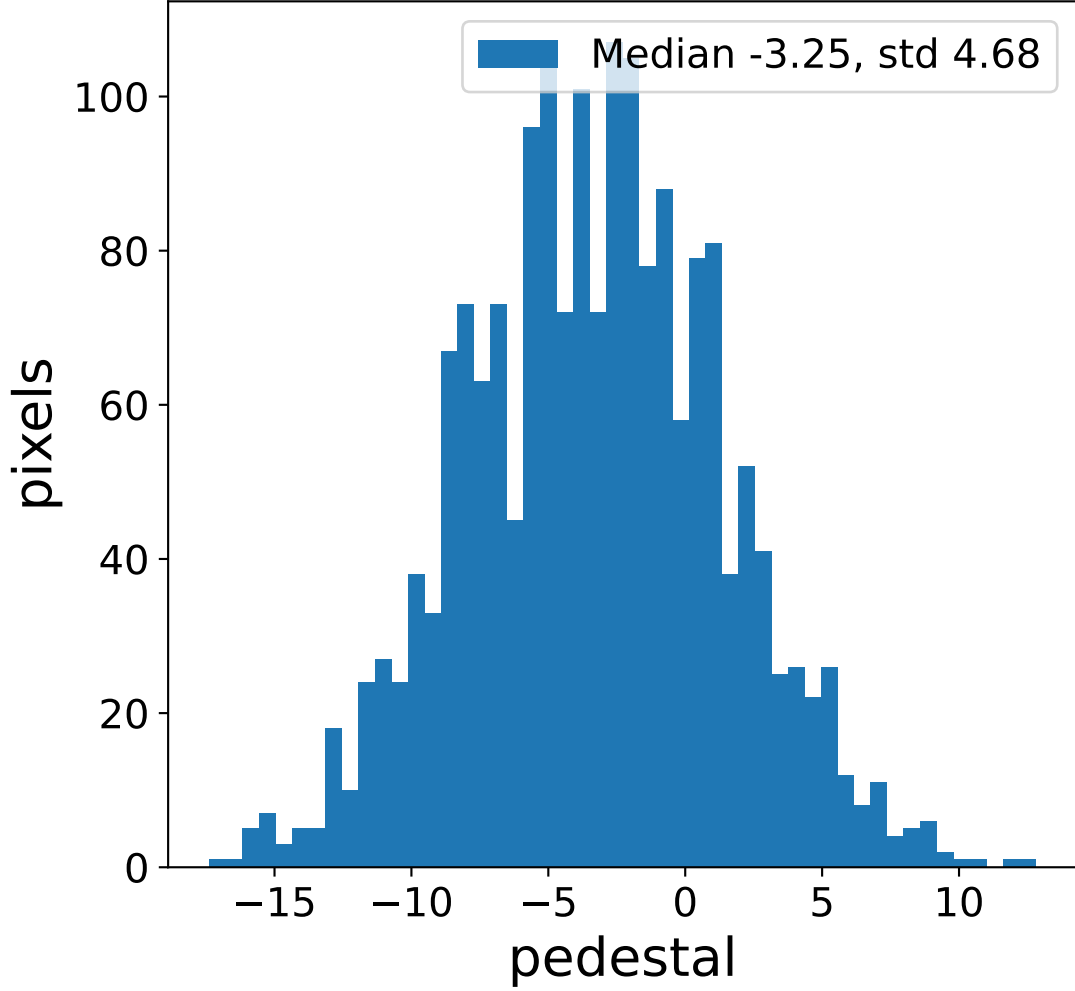

Run 7675

Run 7675

Run 7675 channel: HG

FF sample of 10000 events

pedestal sample of 10000 events

flat-fielded gain [ADC/pe]

Run 7675 channel: LG

FF sample of 10000 events

pedestal sample of 10000 events

flat-fielded gain [ADC/pe]