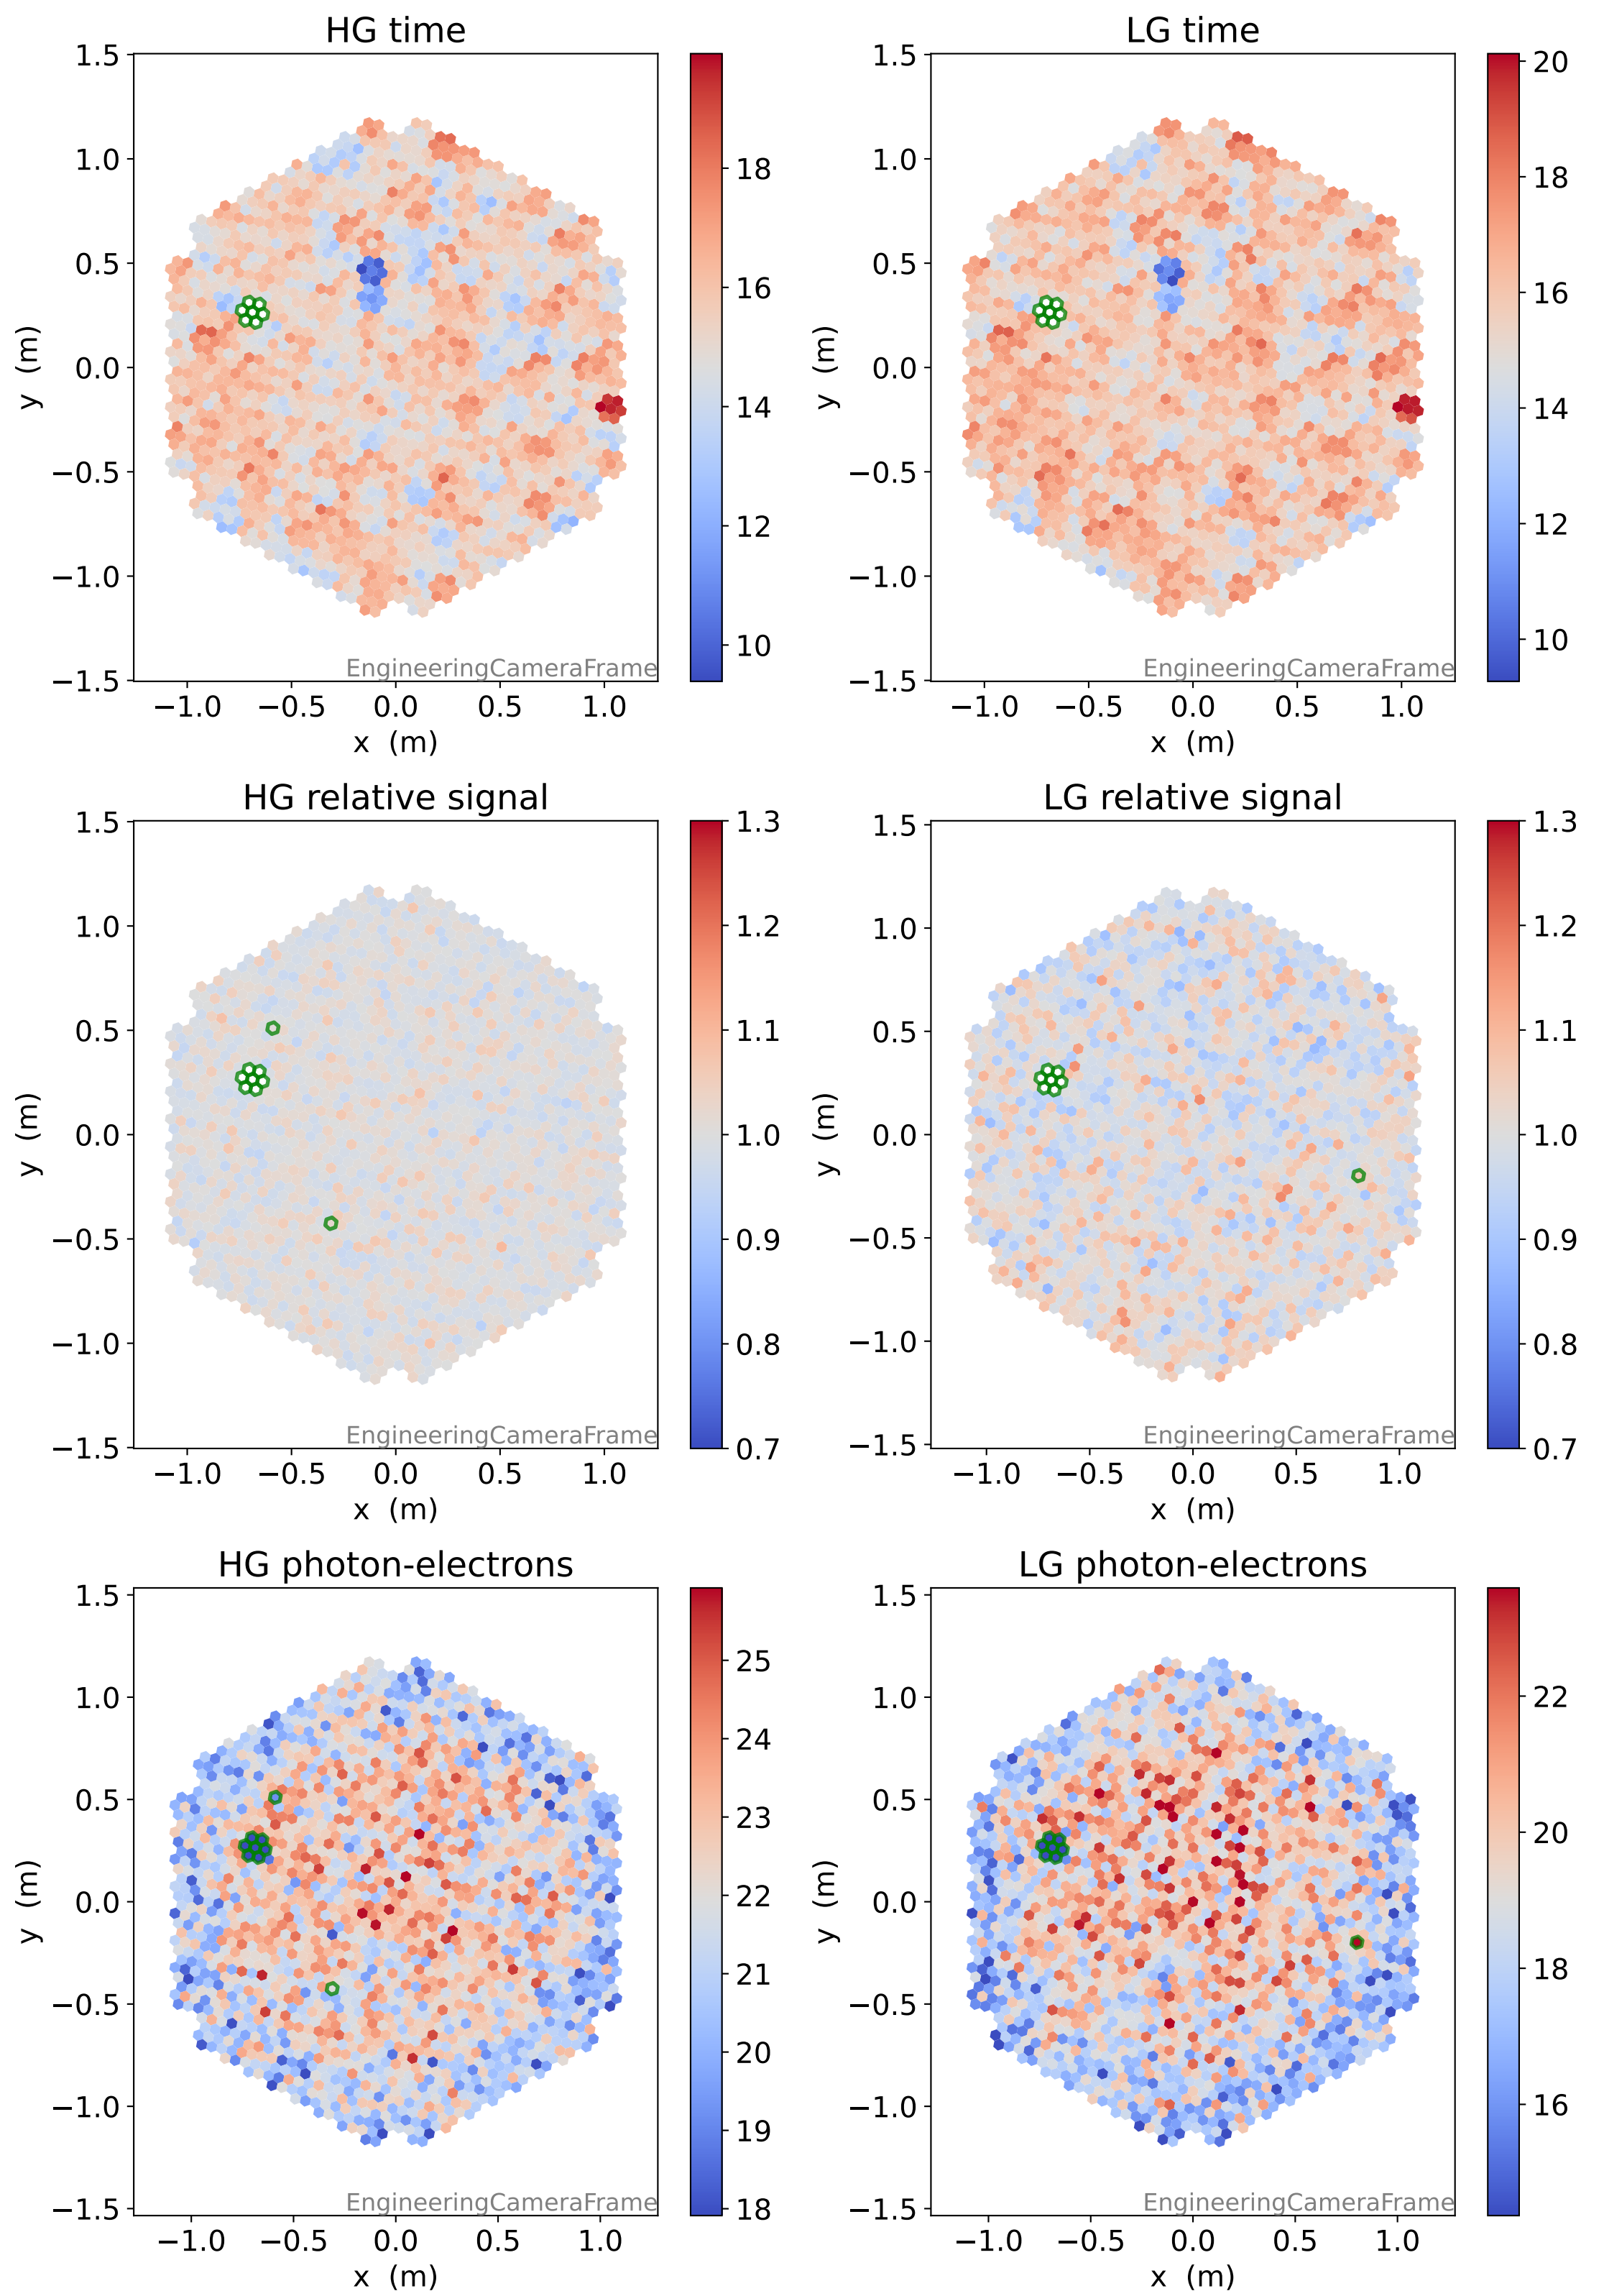

Run 7675

Run 7675

Run 7675 channel: HG

FF sample of 10000 events

pedestal sample of 10000 events

flat-fielded gain [ADC/pe]

Run 7675 channel: LG

FF sample of 10000 events

pedestal sample of 10000 events

flat-fielded gain [ADC/pe]