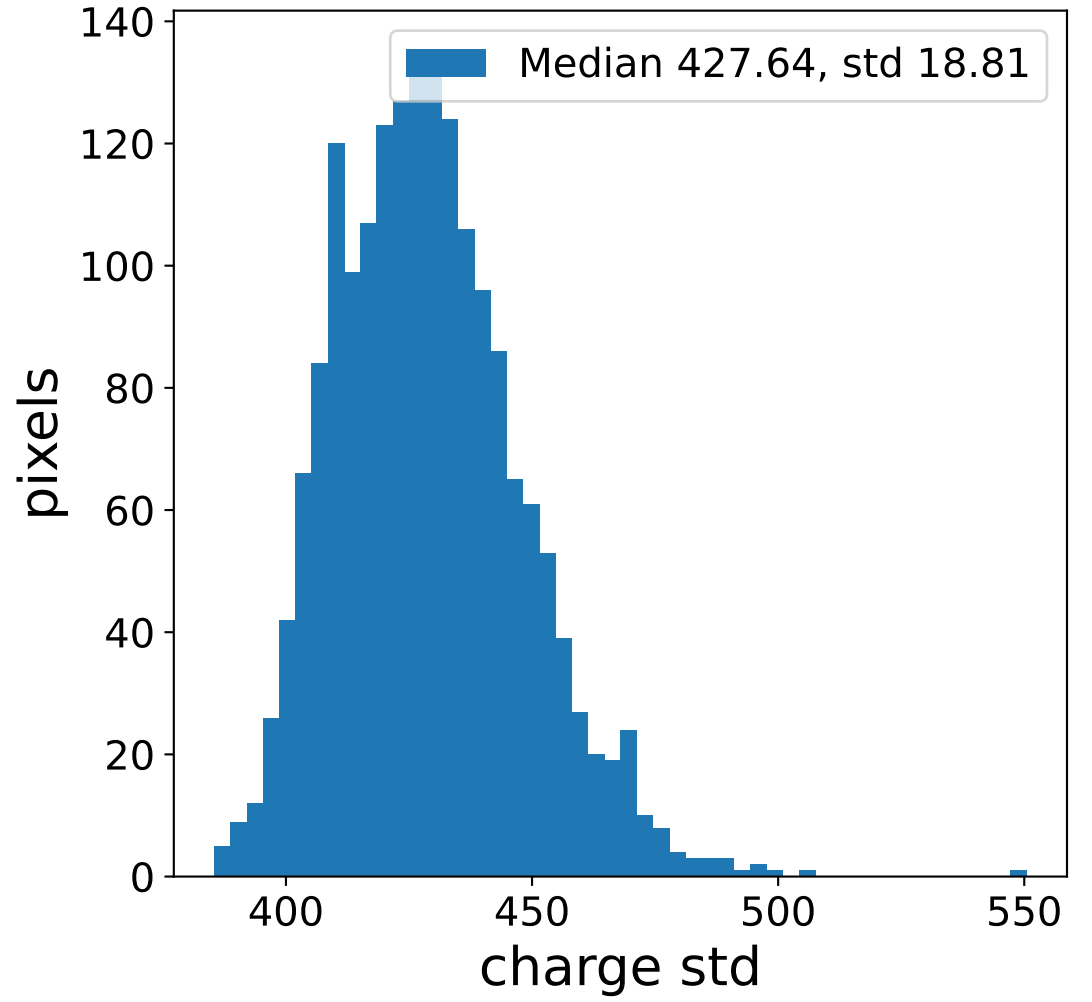

Run 7675

Run 7675

Run 7675 channel: HG

FF sample of 10000 events

pedestal sample of 10000 events

flat-fielded gain [ADC/pe]

Run 7675 channel: LG

FF sample of 10000 events

pedestal sample of 10000 events

flat-fielded gain [ADC/pe]