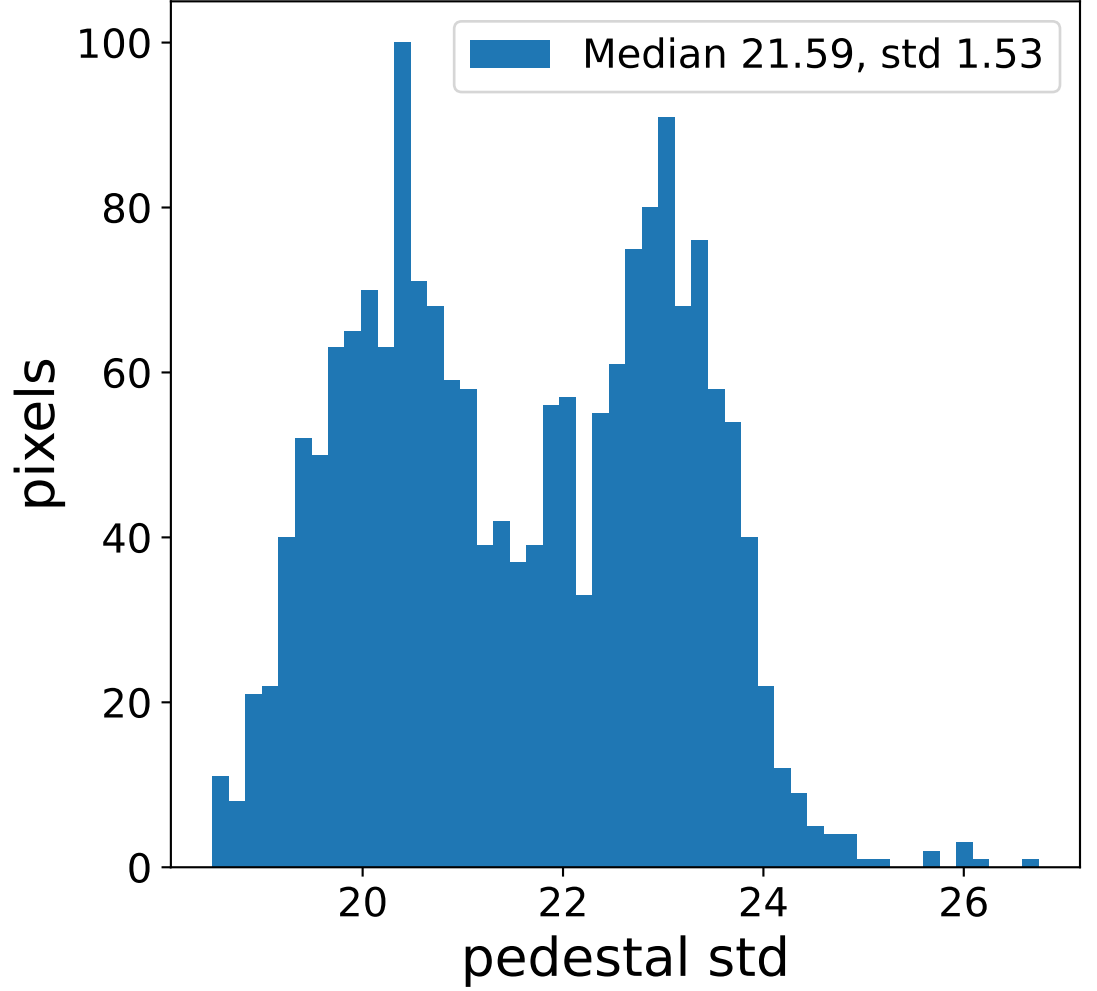

Run 7675

Run 7675

Run 7675 channel: HG

FF sample of 10000 events

pedestal sample of 10000 events

flat-fielded gain [ADC/pe]

Run 7675 channel: LG

FF sample of 10000 events

pedestal sample of 10000 events

flat-fielded gain [ADC/pe]