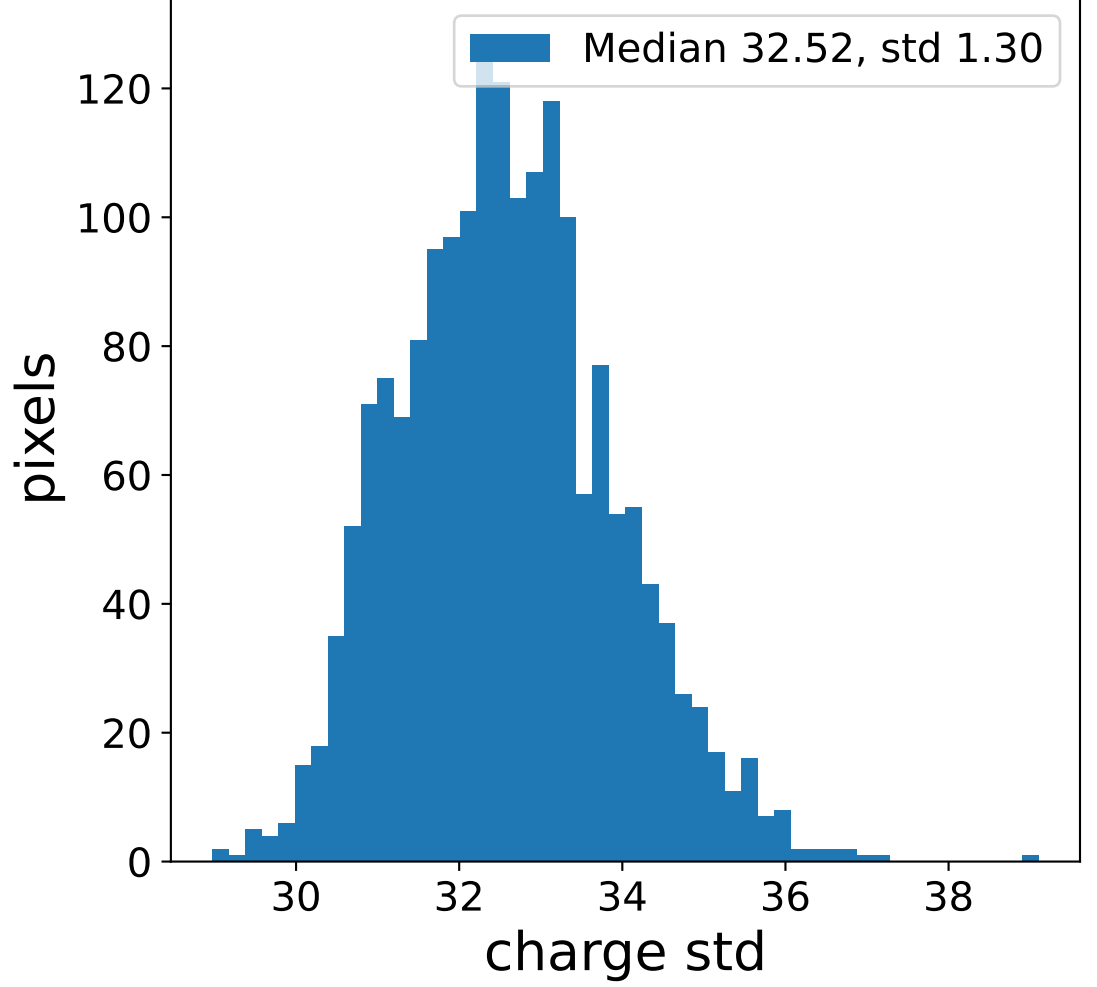

Run 7675

Run 7675

Run 7675 channel: HG

FF sample of 10000 events

pedestal sample of 10000 events

flat-fielded gain [ADC/pe]

Run 7675 channel: LG

FF sample of 10000 events

pedestal sample of 10000 events

flat-fielded gain [ADC/pe]