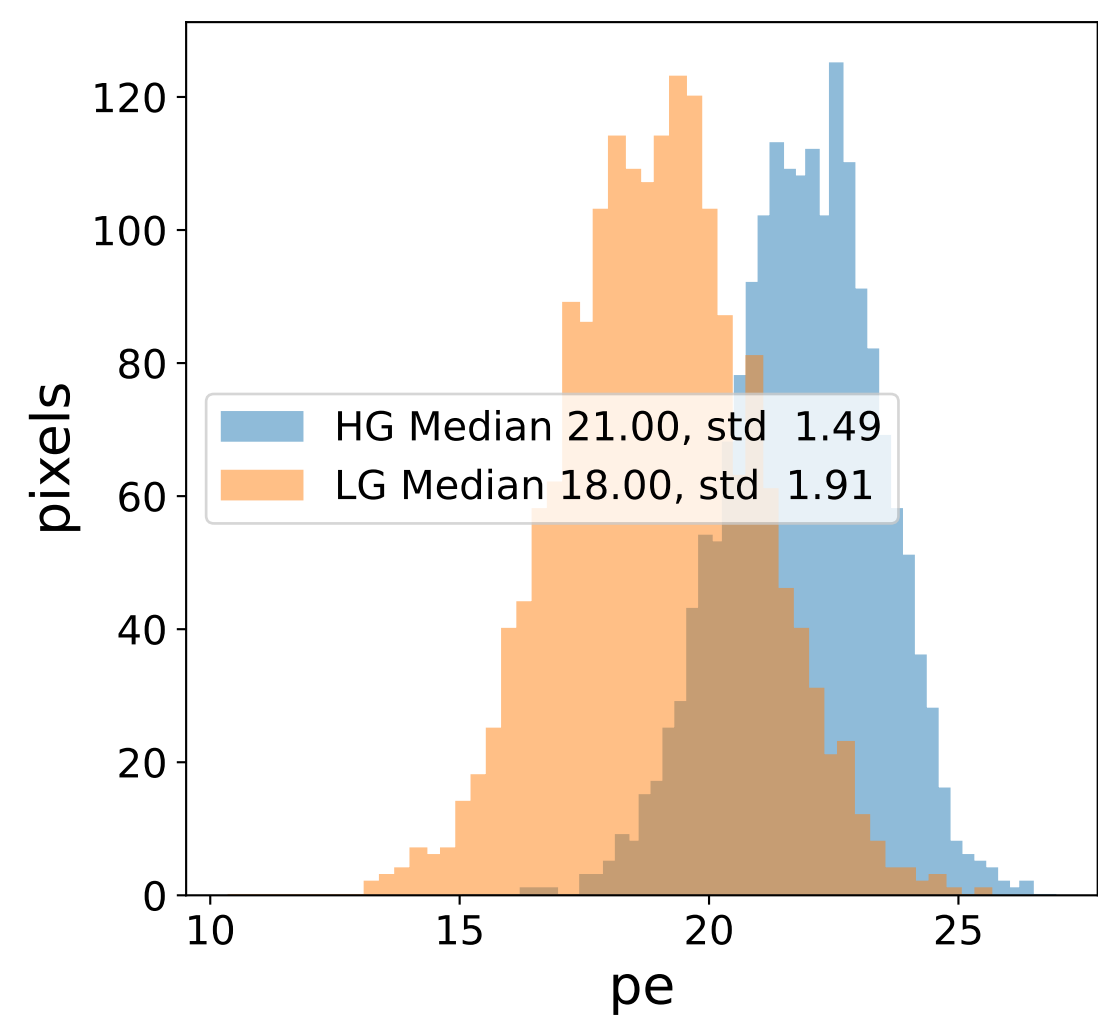

Run 7675

Run 7675

Run 7675 channel: HG

FF sample of 10000 events

pedestal sample of 10000 events

flat-fielded gain [ADC/pe]

Run 7675 channel: LG

FF sample of 10000 events

pedestal sample of 10000 events

flat-fielded gain [ADC/pe]