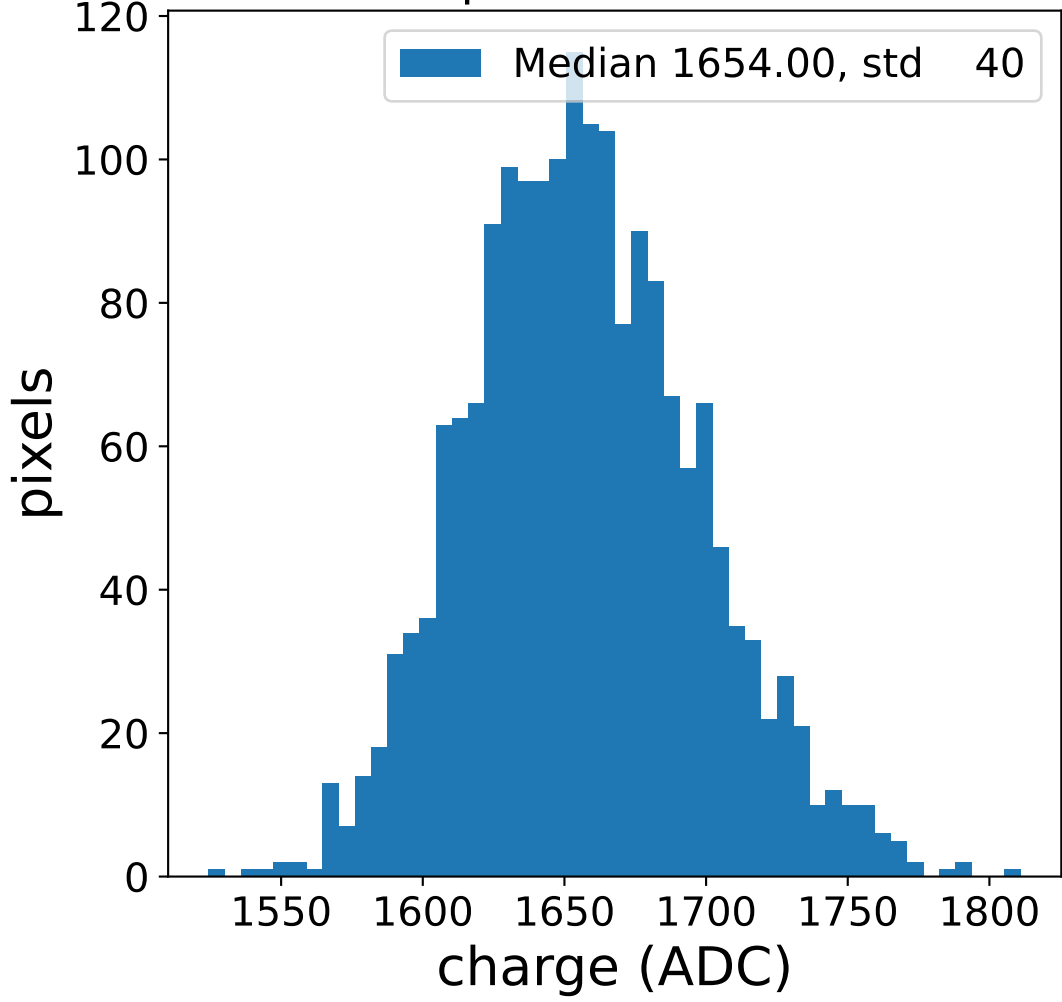

Run 7675

Run 7675

Run 7675 channel: HG

FF sample of 10000 events

pedestal sample of 10000 events

flat-fielded gain [ADC/pe]

Run 7675 channel: LG

FF sample of 10000 events

pedestal sample of 10000 events

flat-fielded gain [ADC/pe]