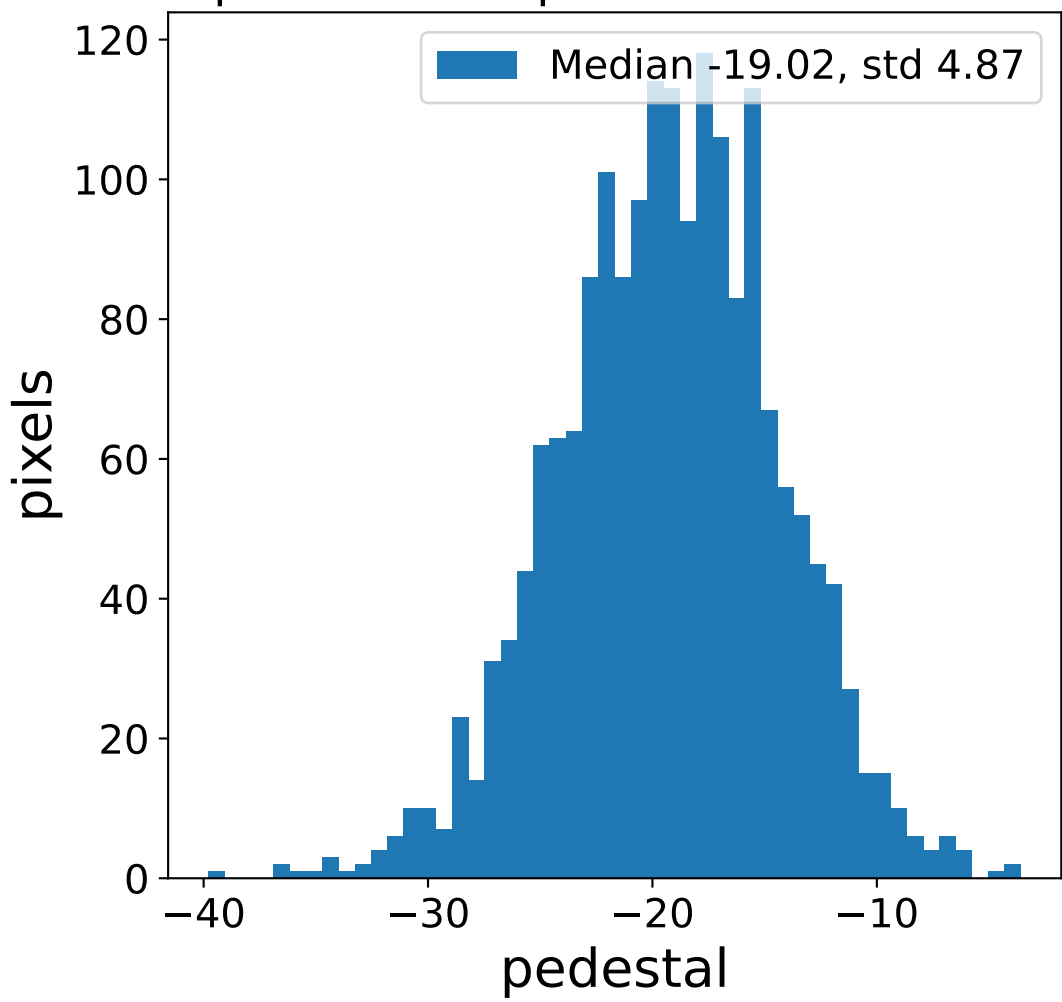

Run 7675

Run 7675

Run 7675 channel: HG

FF sample of 10000 events

pedestal sample of 10000 events

flat-fielded gain [ADC/pe]

Run 7675 channel: LG

FF sample of 10000 events

pedestal sample of 10000 events

flat-fielded gain [ADC/pe]