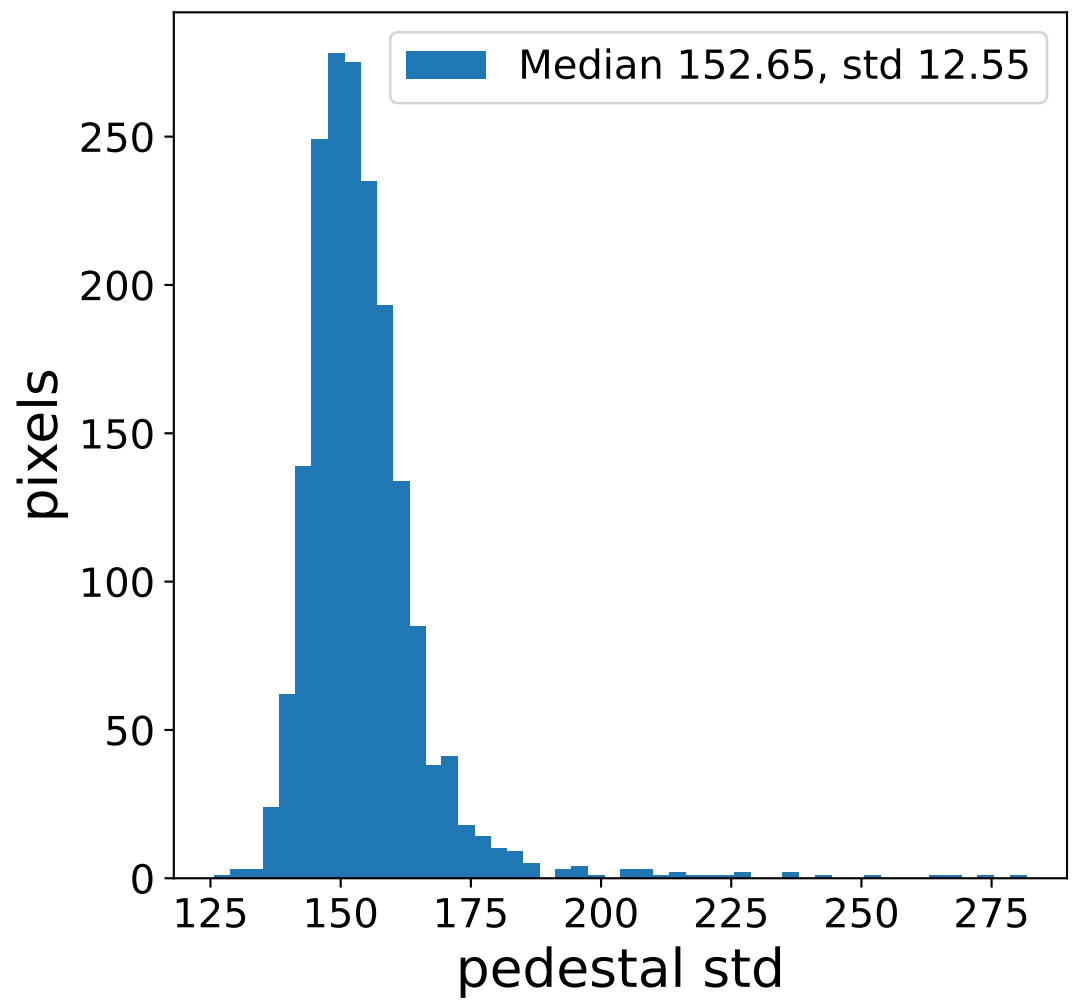

Run 7675

Run 7675

Run 7675 channel: HG

FF sample of 10000 events

pedestal sample of 10000 events

flat-fielded gain [ADC/pe]

Run 7675 channel: LG

FF sample of 10000 events

pedestal sample of 10000 events

flat-fielded gain [ADC/pe]