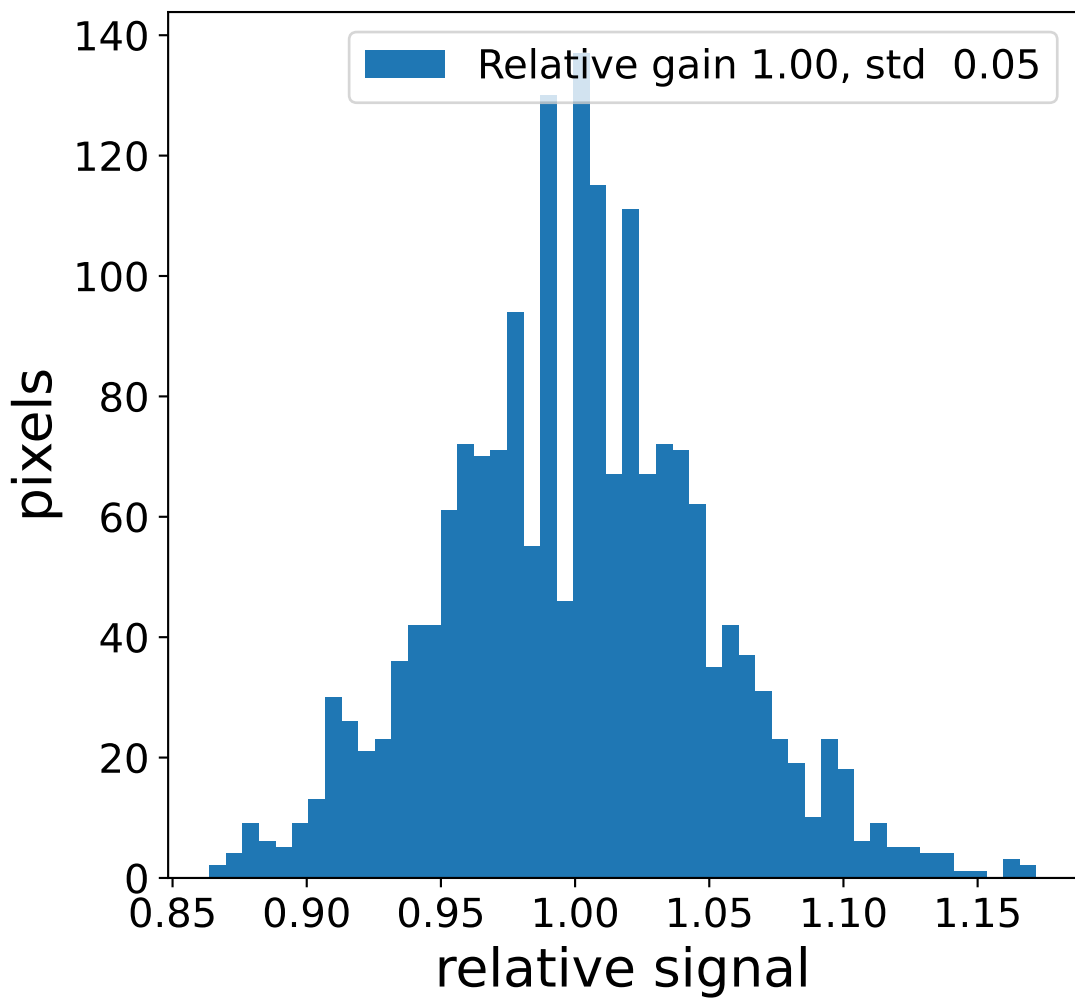

Run 7675

Run 7675

Run 7675 channel: HG

FF sample of 10000 events

pedestal sample of 10000 events

flat-fielded gain [ADC/pe]

Run 7675 channel: LG

FF sample of 10000 events

pedestal sample of 10000 events

flat-fielded gain [ADC/pe]