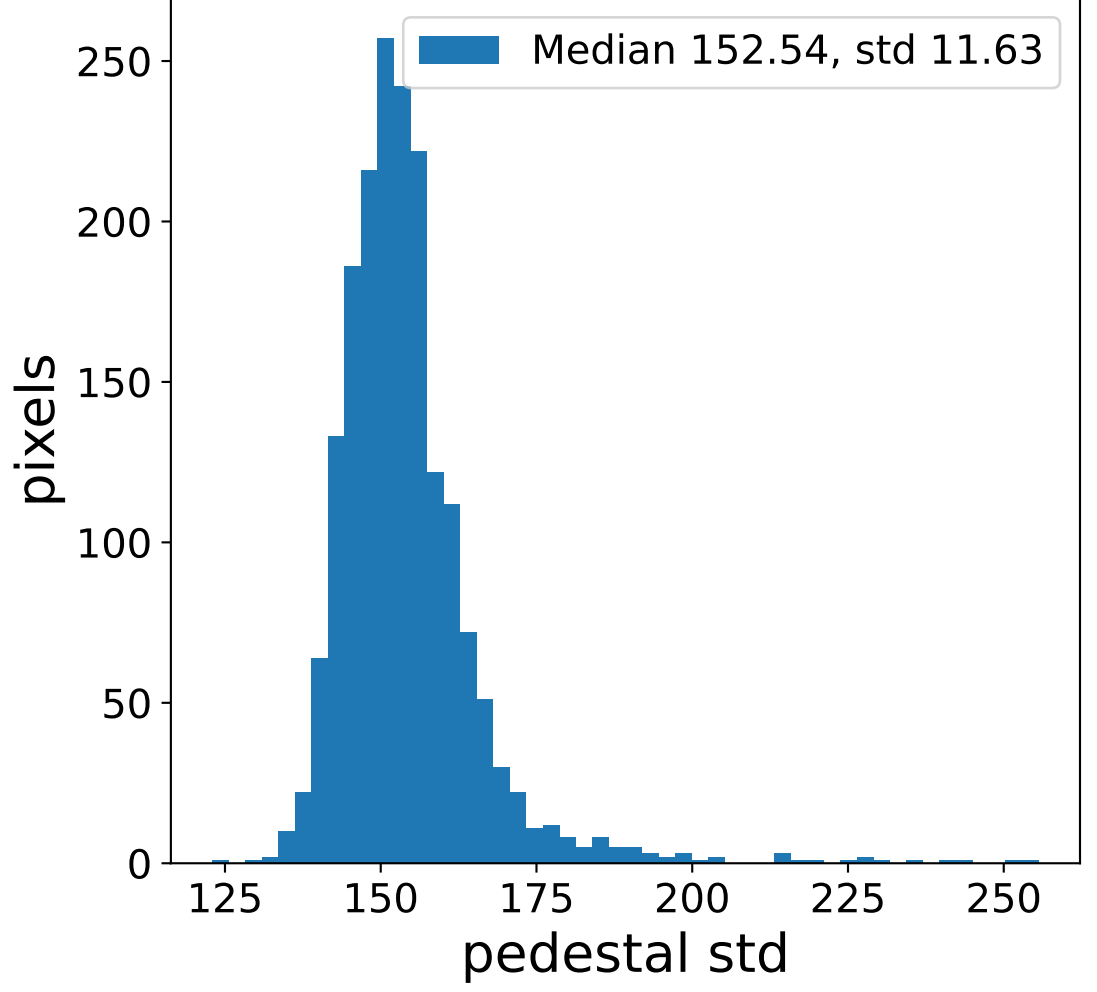

### pedestal sample of 10000 events