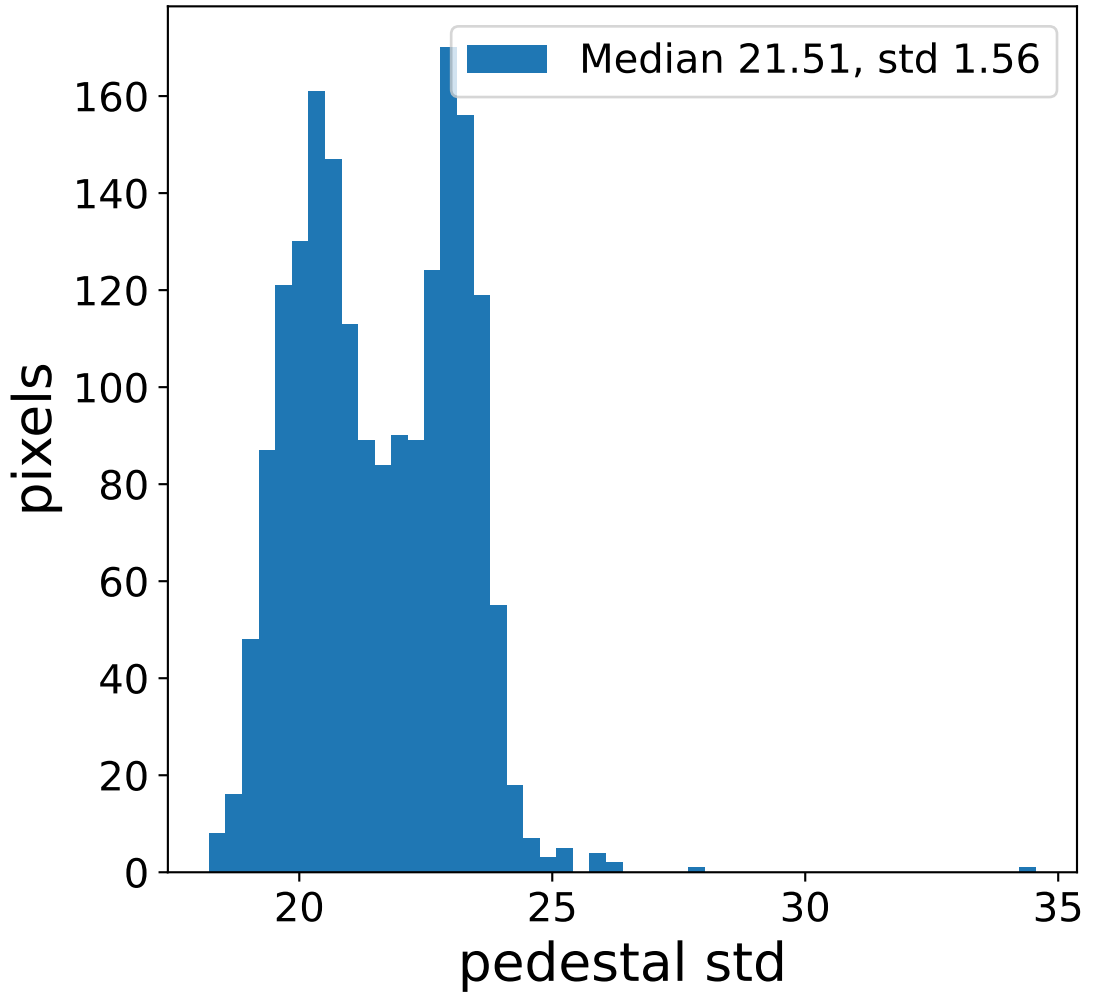

pedestal sample of 10000 events