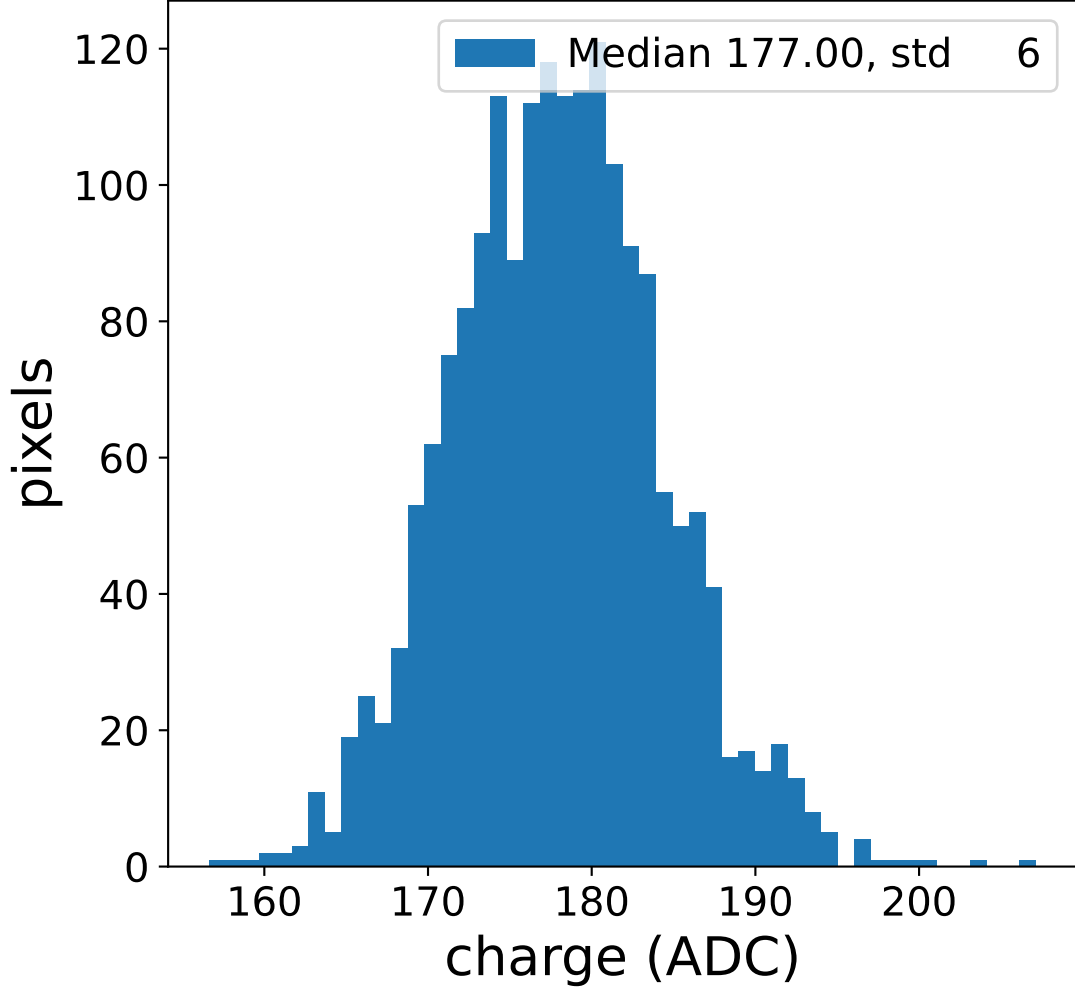

Run 7674 channel: LG

FF sample of 10000 events