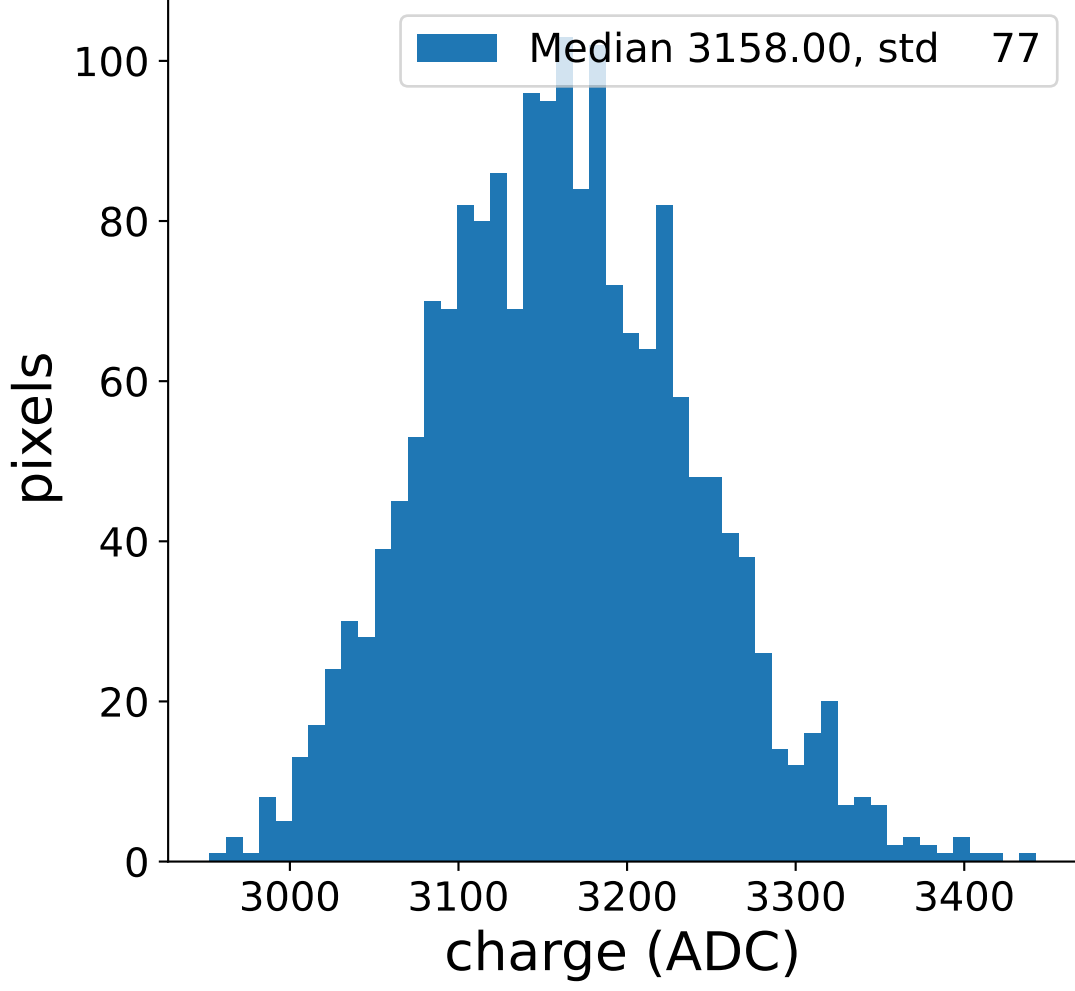

### pedestal sample of 10000 events