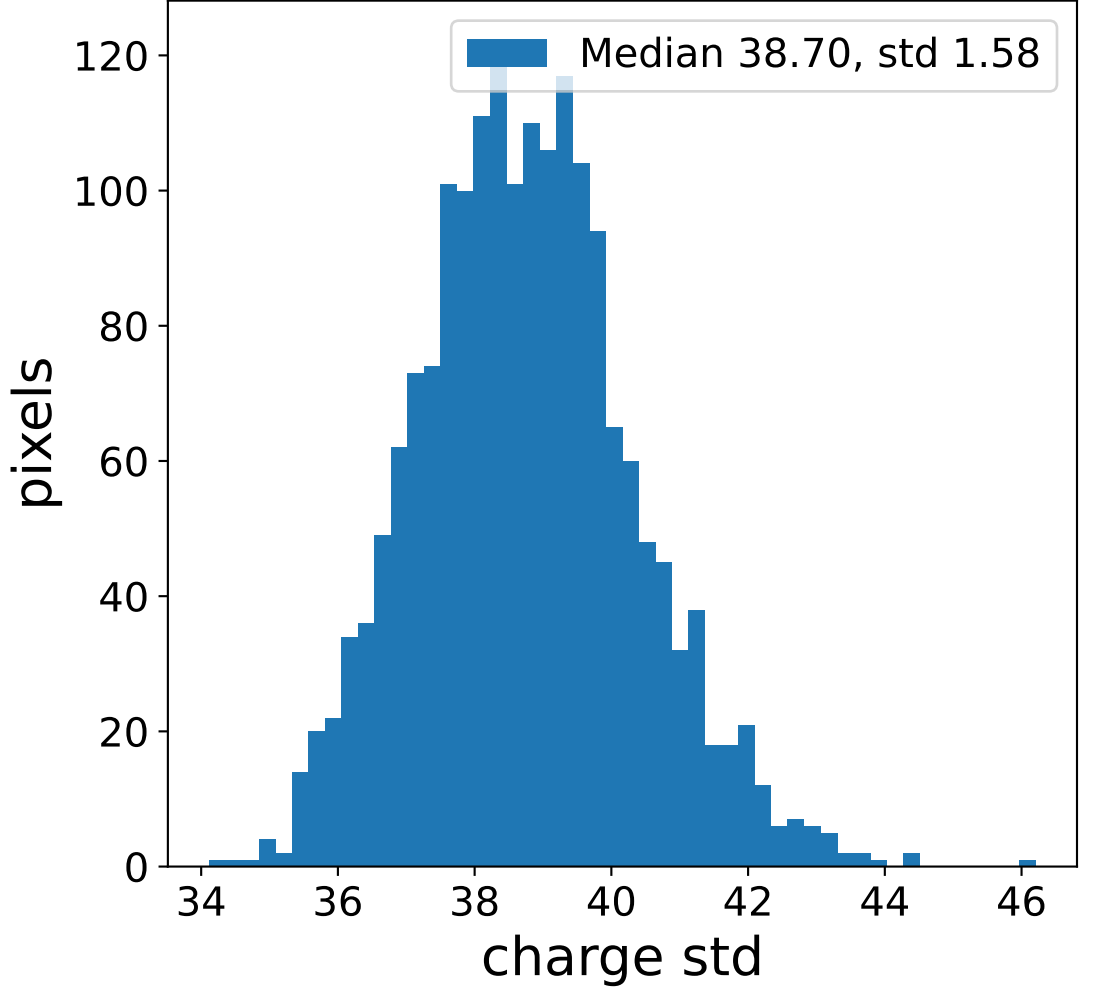

Run 7674 channel: LG

FF sample of 10000 events