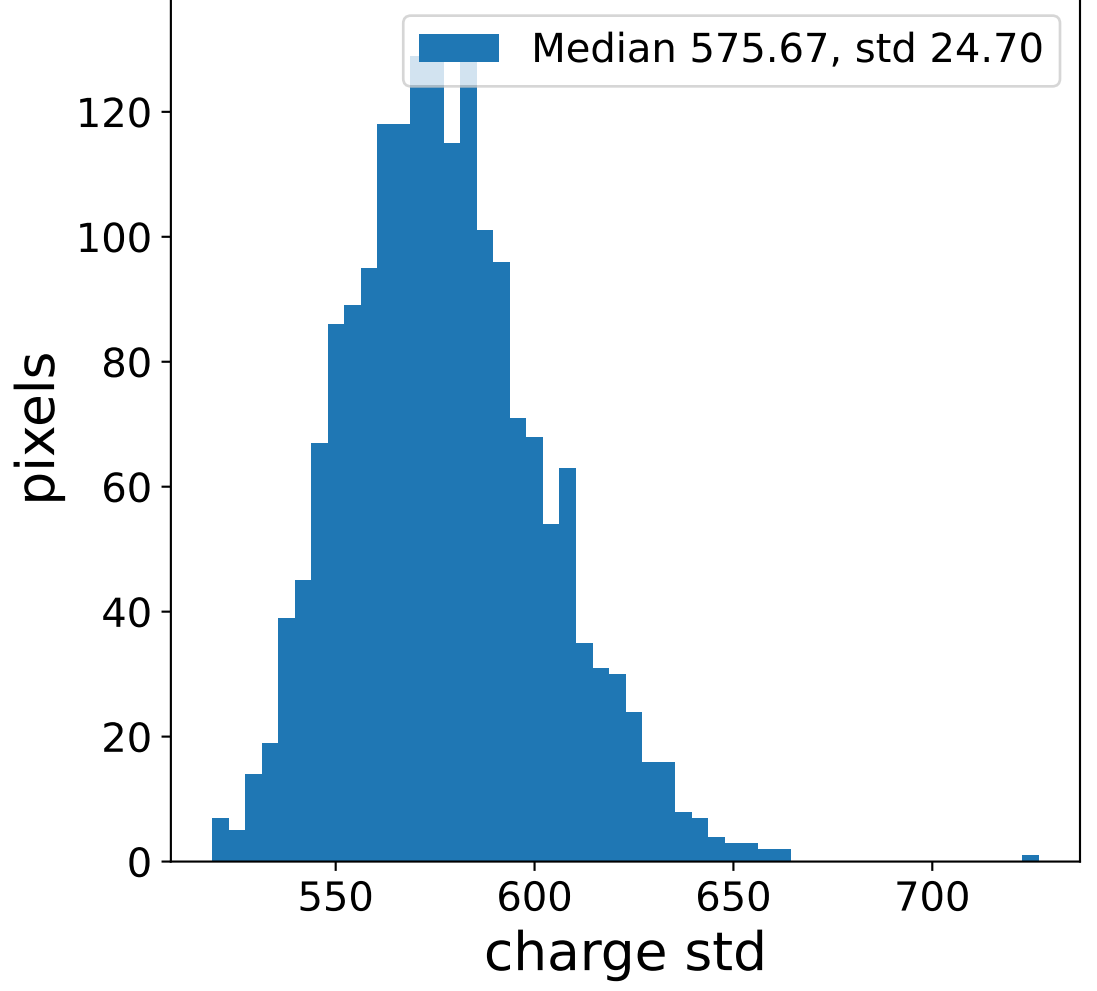

### pedestal sample of 10000 events