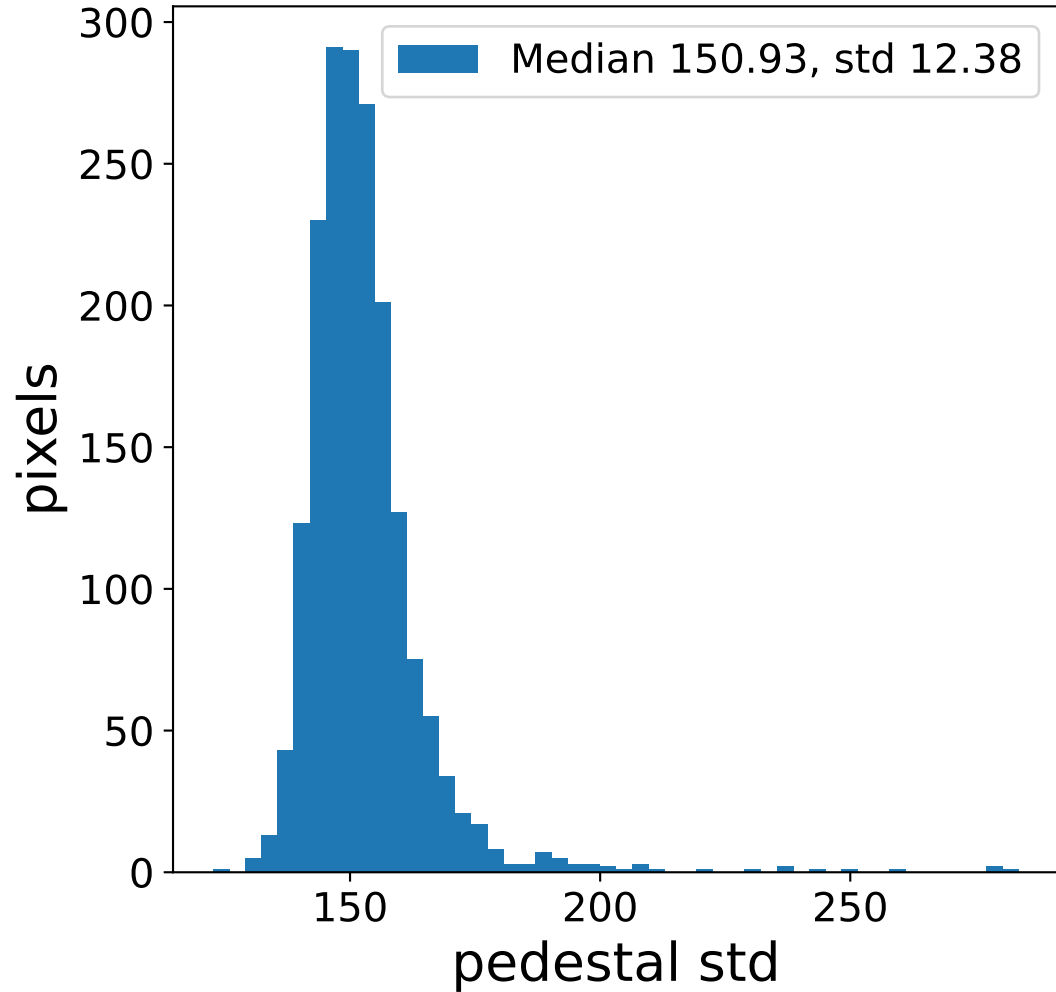

Run 7673

Run 7673

Run 7673 channel: HG

FF sample of 10000 events

pedestal sample of 10000 events

flat-fielded gain [ADC/pe]

Run 7673 channel: LG

FF sample of 10000 events

pedestal sample of 10000 events

flat-fielded gain [ADC/pe]