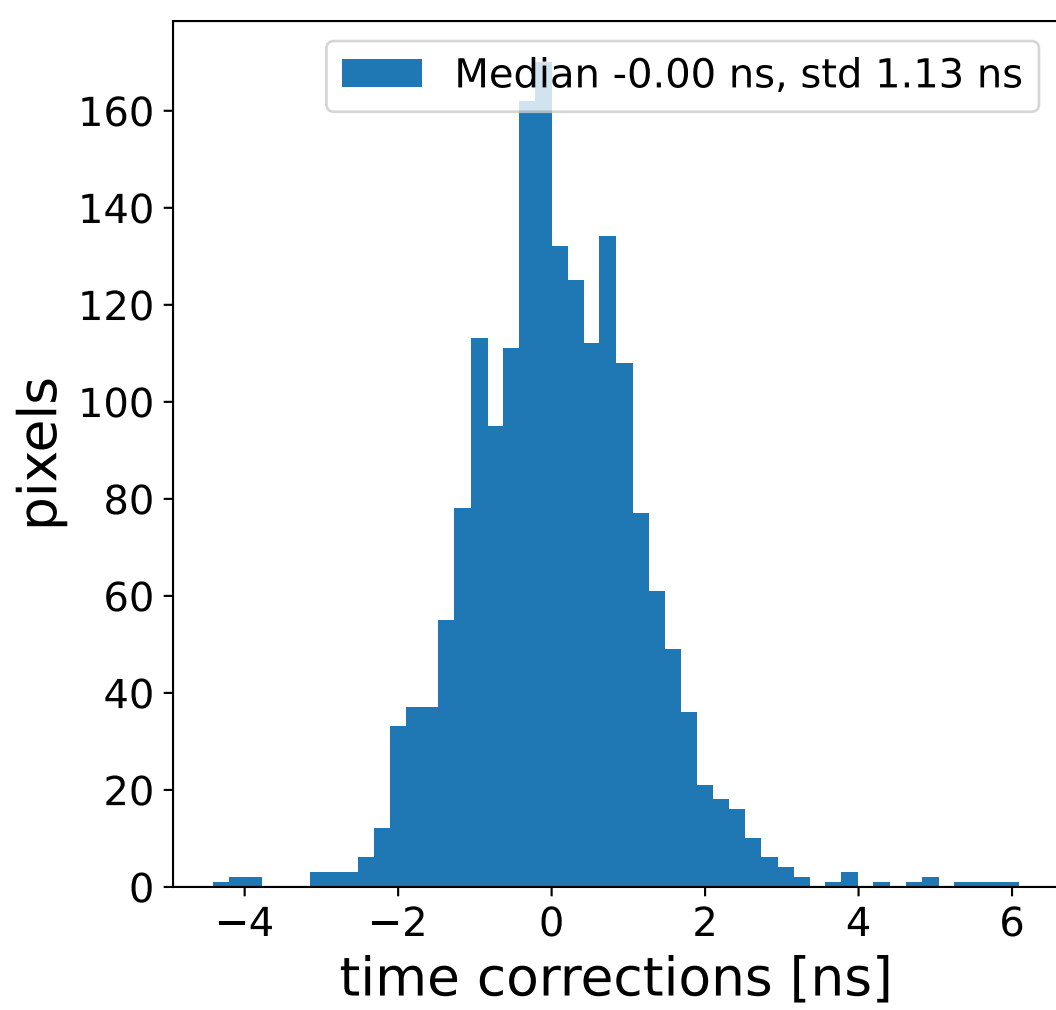

Run 7673

Run 7673

Run 7673 channel: HG

FF sample of 10000 events

pedestal sample of 10000 events

flat-fielded gain [ADC/pe]

Run 7673 channel: LG

FF sample of 10000 events

pedestal sample of 10000 events

flat-fielded gain [ADC/pe]