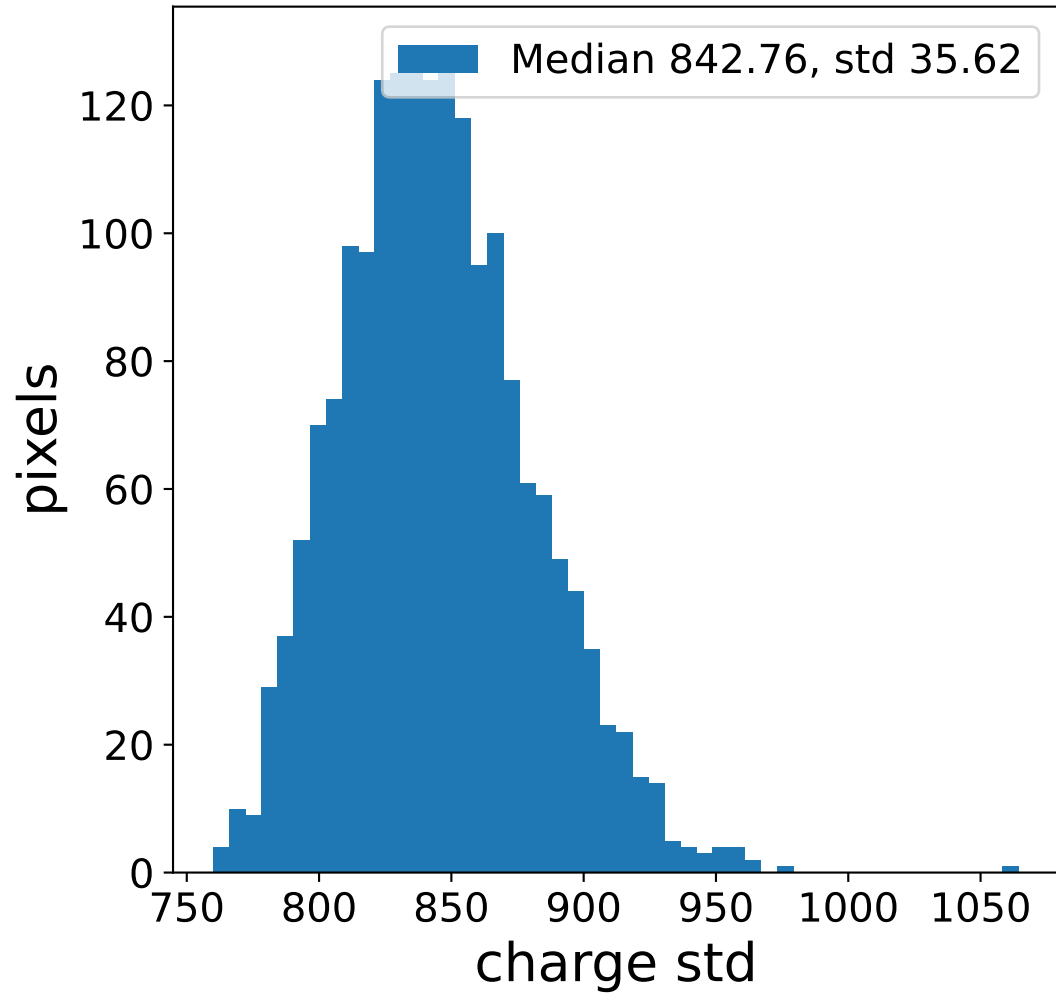

Run 7673

Run 7673

Run 7673 channel: HG

FF sample of 10000 events

pedestal sample of 10000 events

flat-fielded gain [ADC/pe]

Run 7673 channel: LG

FF sample of 10000 events

pedestal sample of 10000 events

flat-fielded gain [ADC/pe]