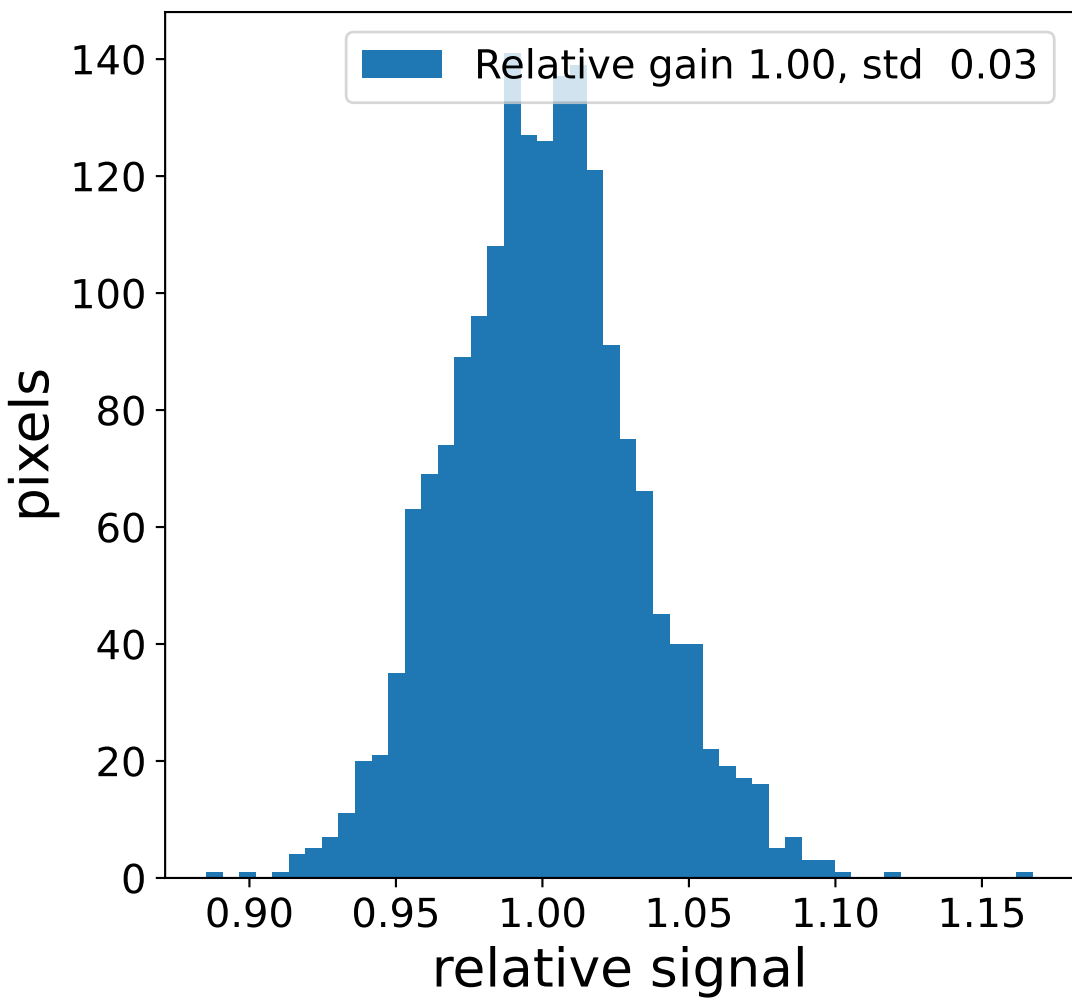

Run 7673

Run 7673

Run 7673 channel: HG

FF sample of 10000 events

pedestal sample of 10000 events

flat-fielded gain [ADC/pe]

Run 7673 channel: LG

FF sample of 10000 events

pedestal sample of 10000 events

flat-fielded gain [ADC/pe]