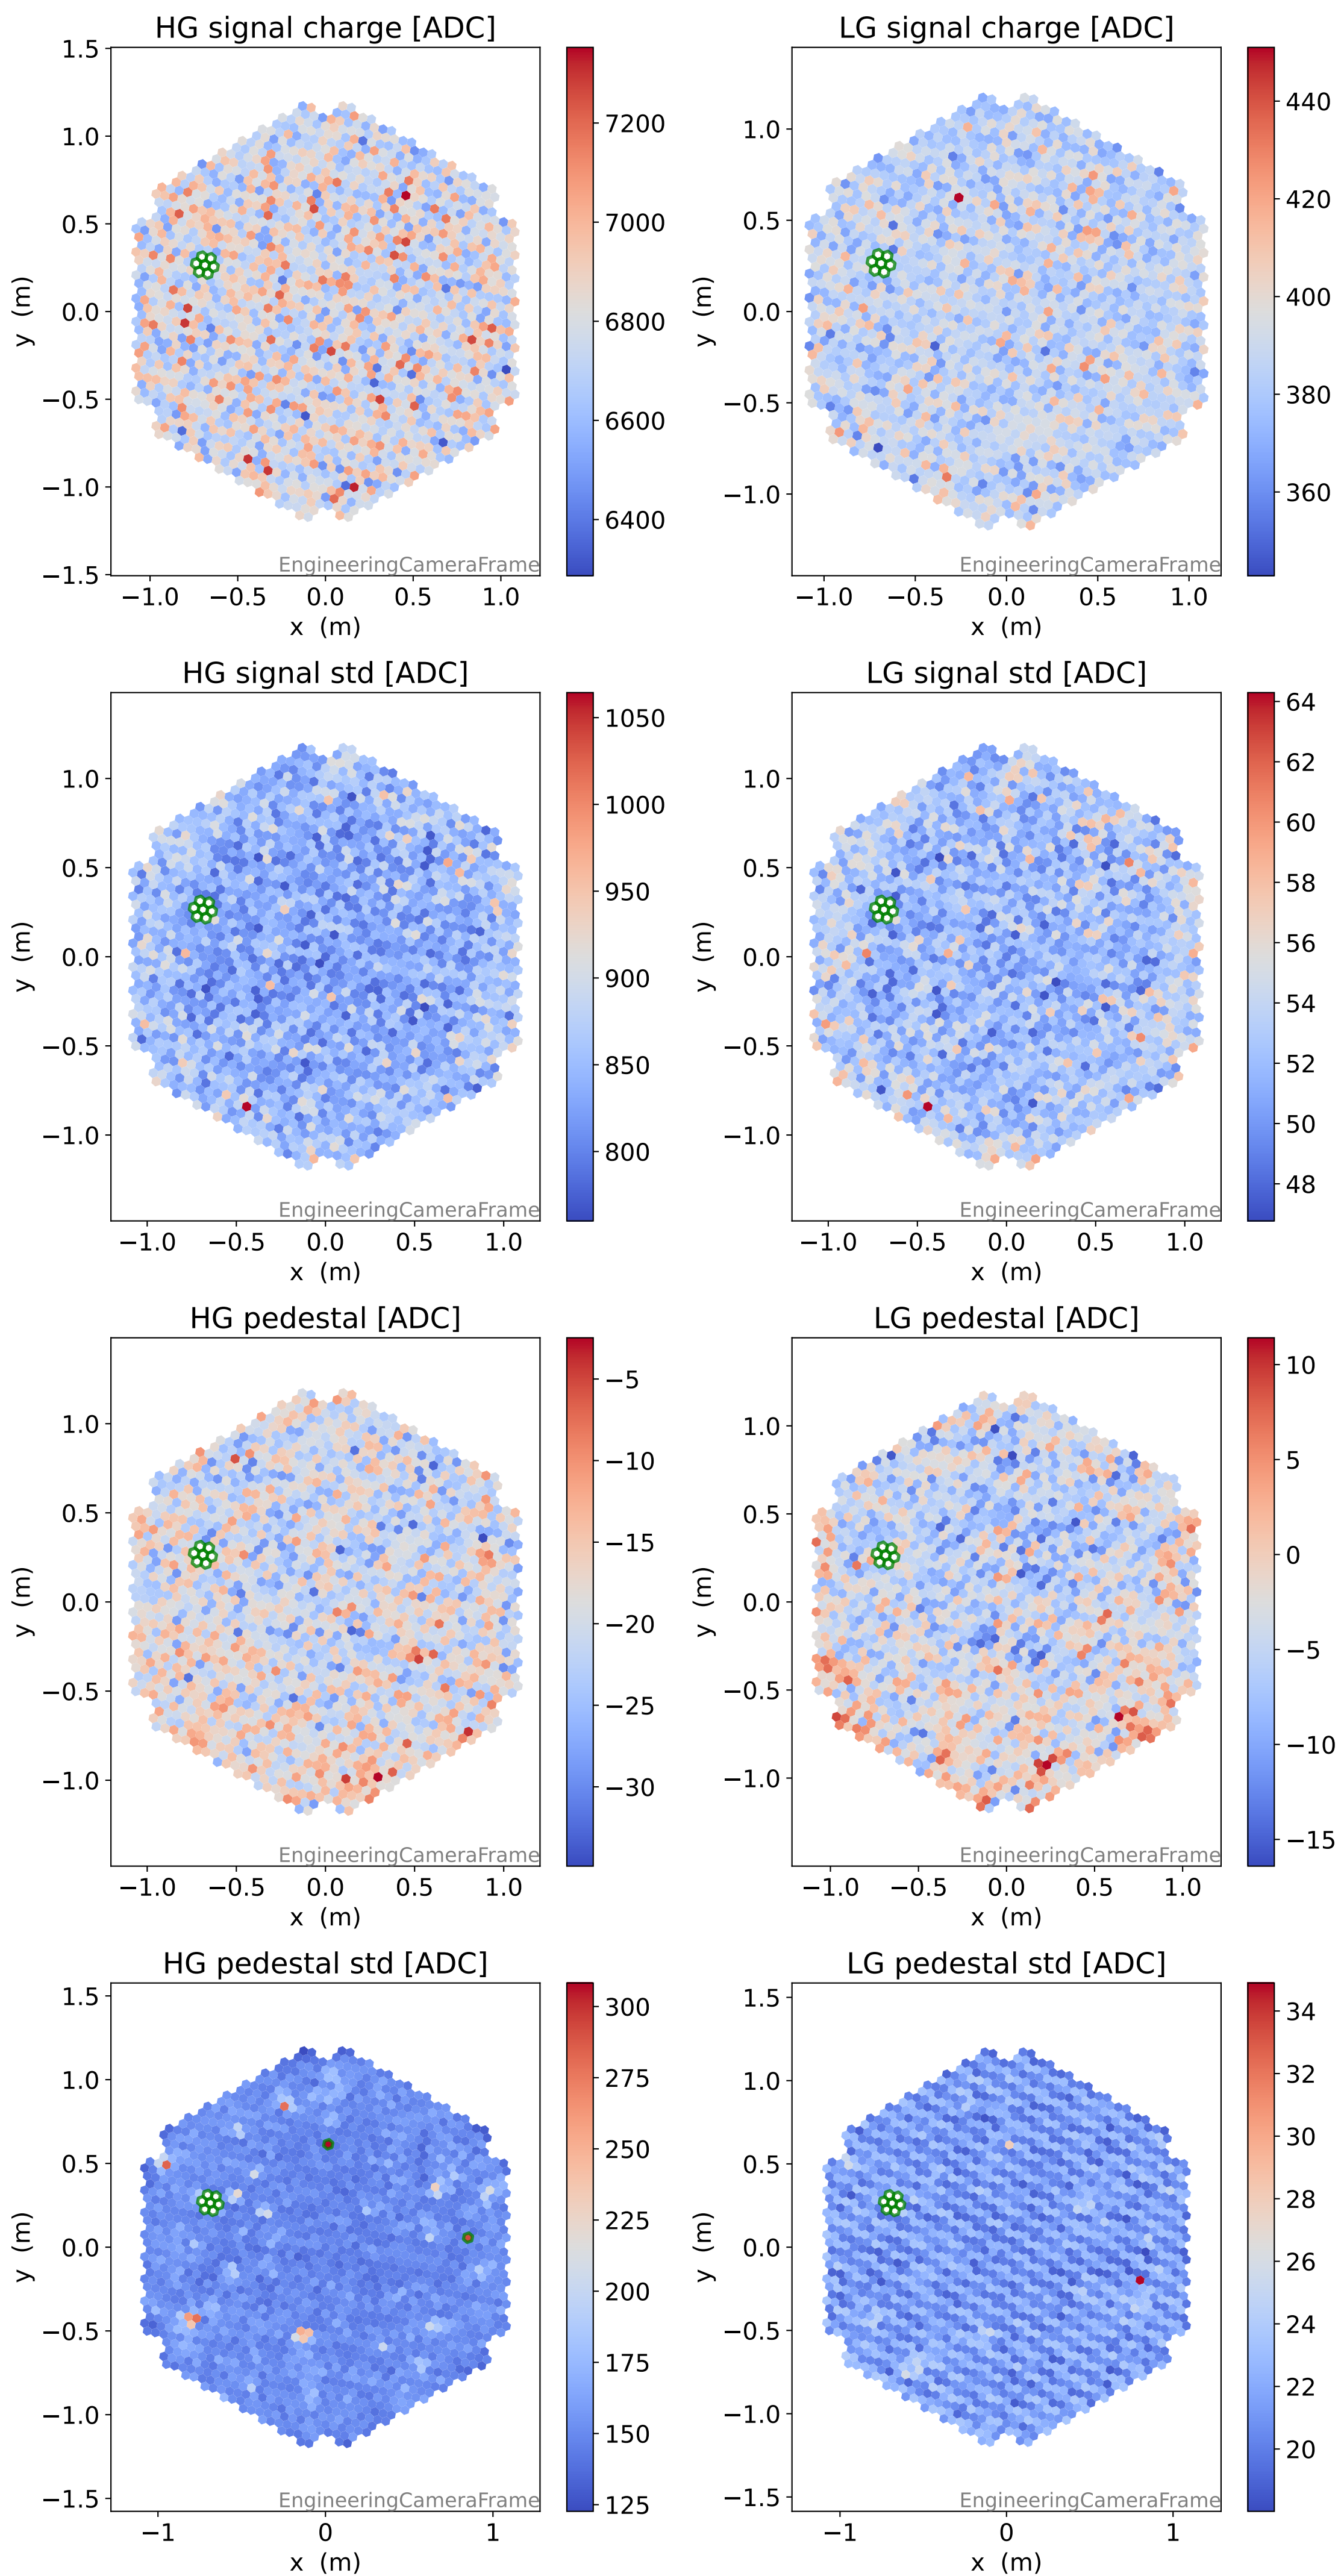

Run 7673

Run 7673

Run 7673 channel: HG

FF sample of 10000 events

pedestal sample of 10000 events

flat-fielded gain [ADC/pe]

Run 7673 channel: LG

FF sample of 10000 events

pedestal sample of 10000 events

flat-fielded gain [ADC/pe]