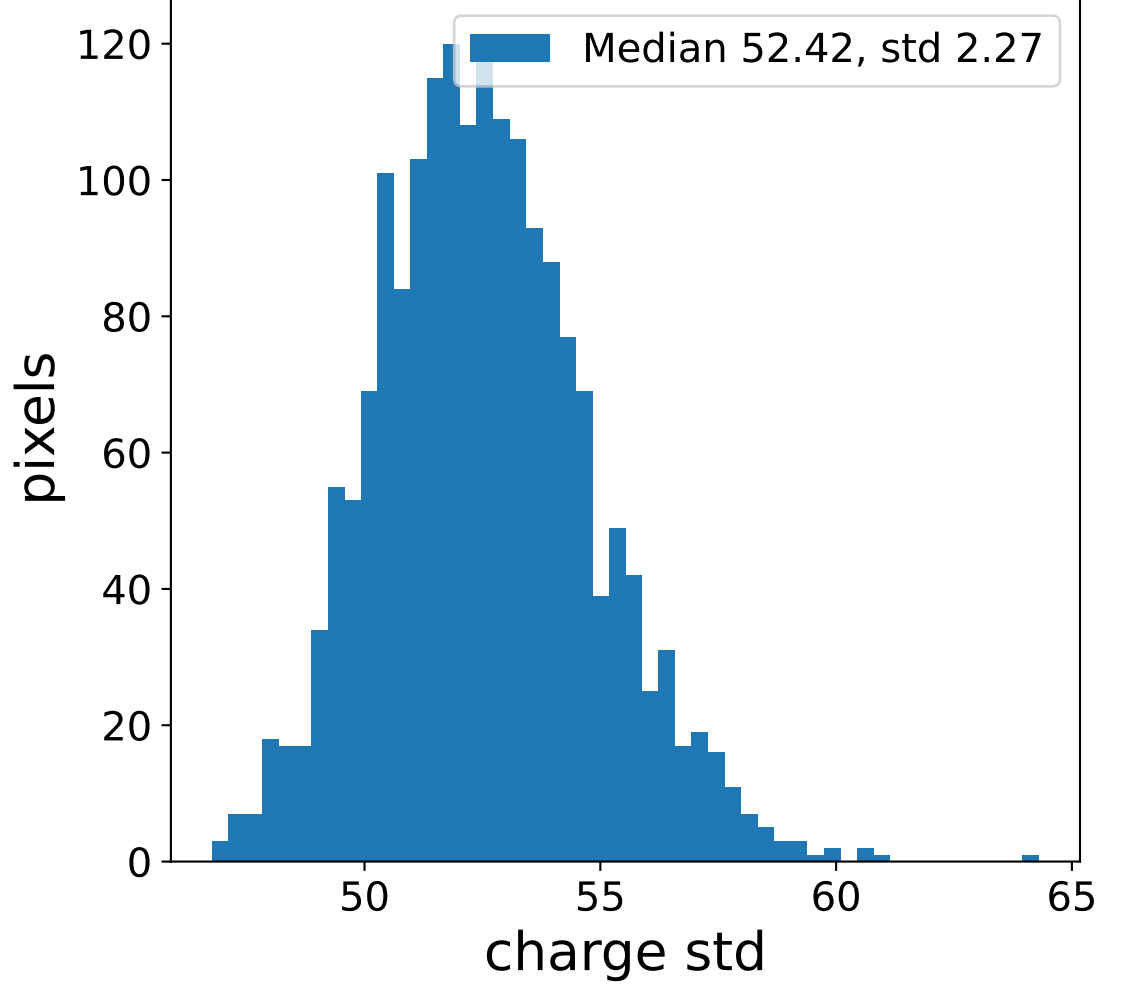

Run 7673

Run 7673

Run 7673 channel: HG

FF sample of 10000 events

pedestal sample of 10000 events

flat-fielded gain [ADC/pe]

Run 7673 channel: LG

FF sample of 10000 events

pedestal sample of 10000 events

flat-fielded gain [ADC/pe]