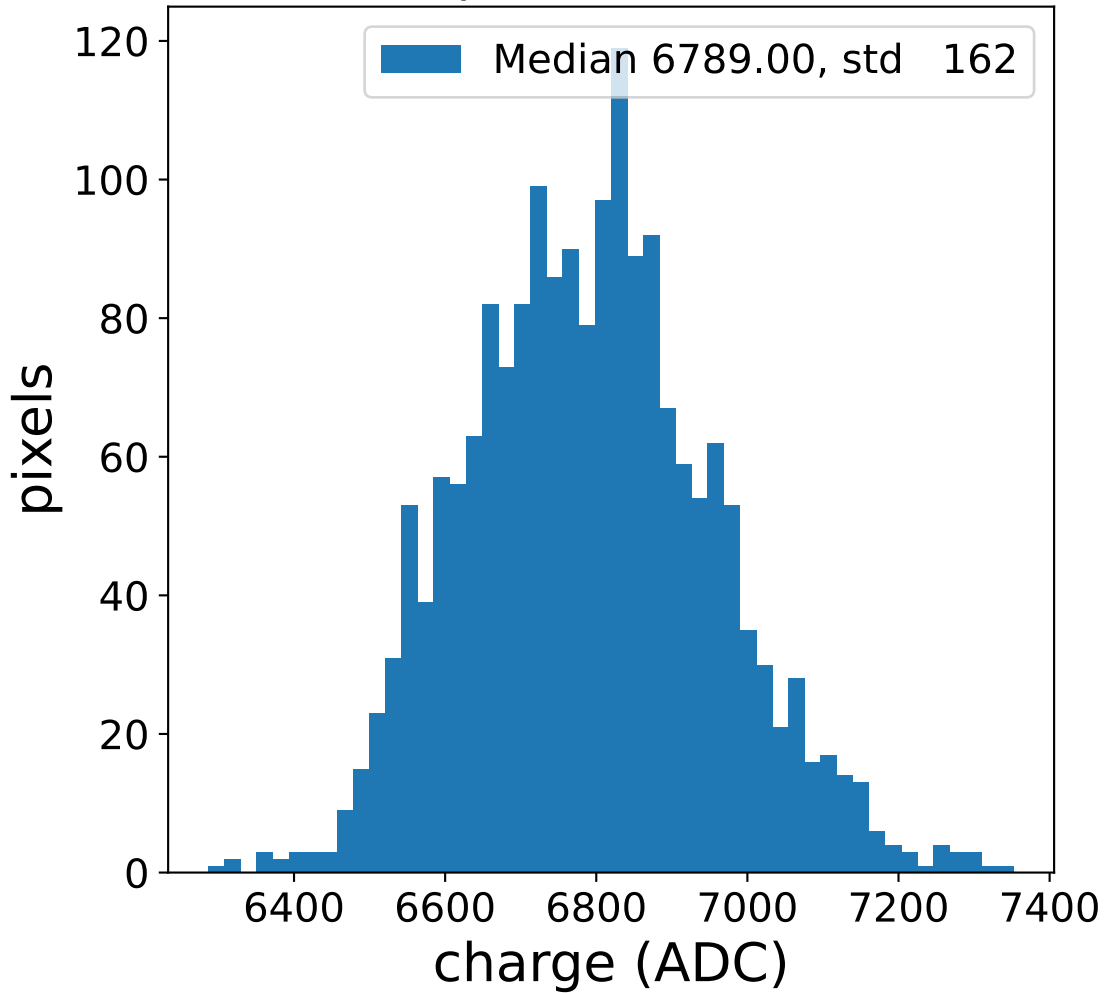

Run 7673

Run 7673

Run 7673 channel: HG

FF sample of 10000 events

pedestal sample of 10000 events

flat-fielded gain [ADC/pe]

Run 7673 channel: LG

FF sample of 10000 events

pedestal sample of 10000 events

flat-fielded gain [ADC/pe]