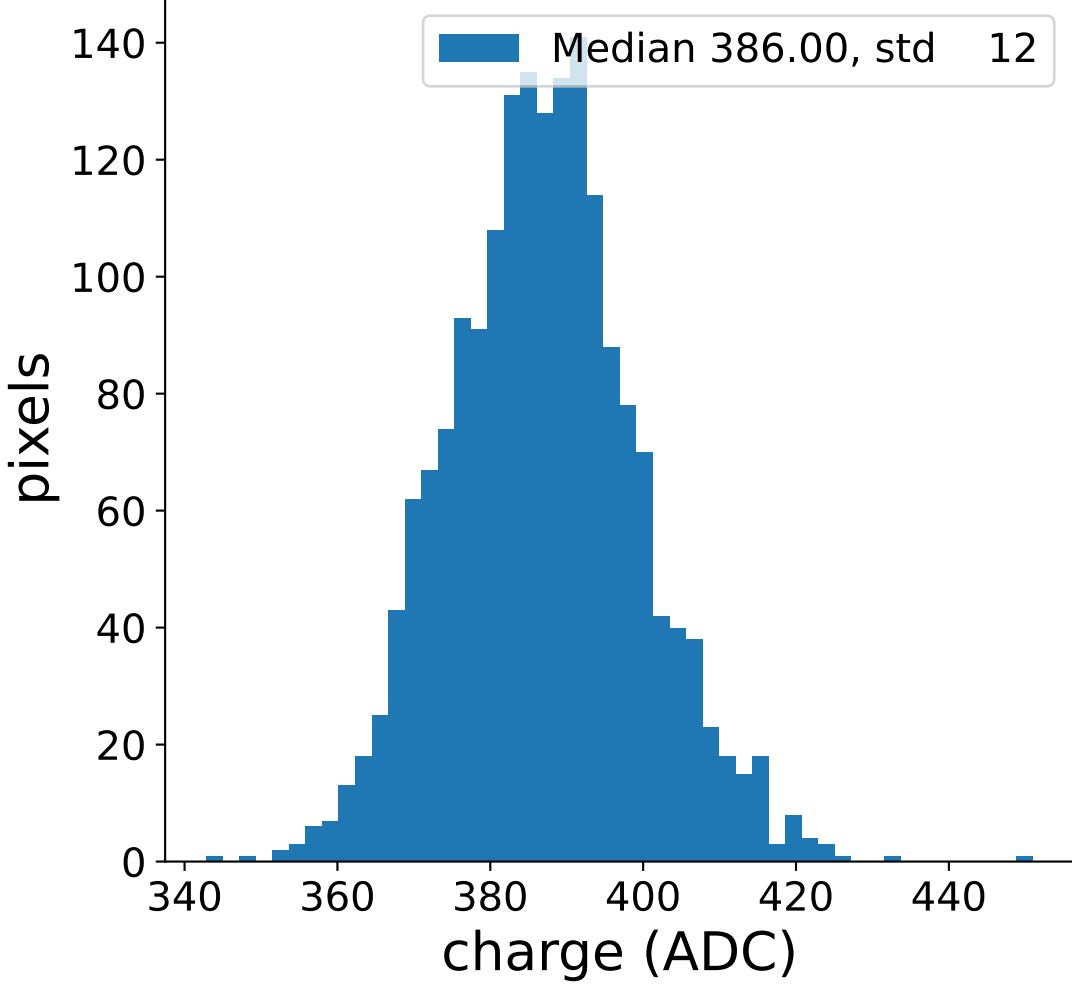

Run 7673

Run 7673

Run 7673 channel: HG

FF sample of 10000 events

pedestal sample of 10000 events

flat-fielded gain [ADC/pe]

Run 7673 channel: LG

FF sample of 10000 events

pedestal sample of 10000 events

flat-fielded gain [ADC/pe]