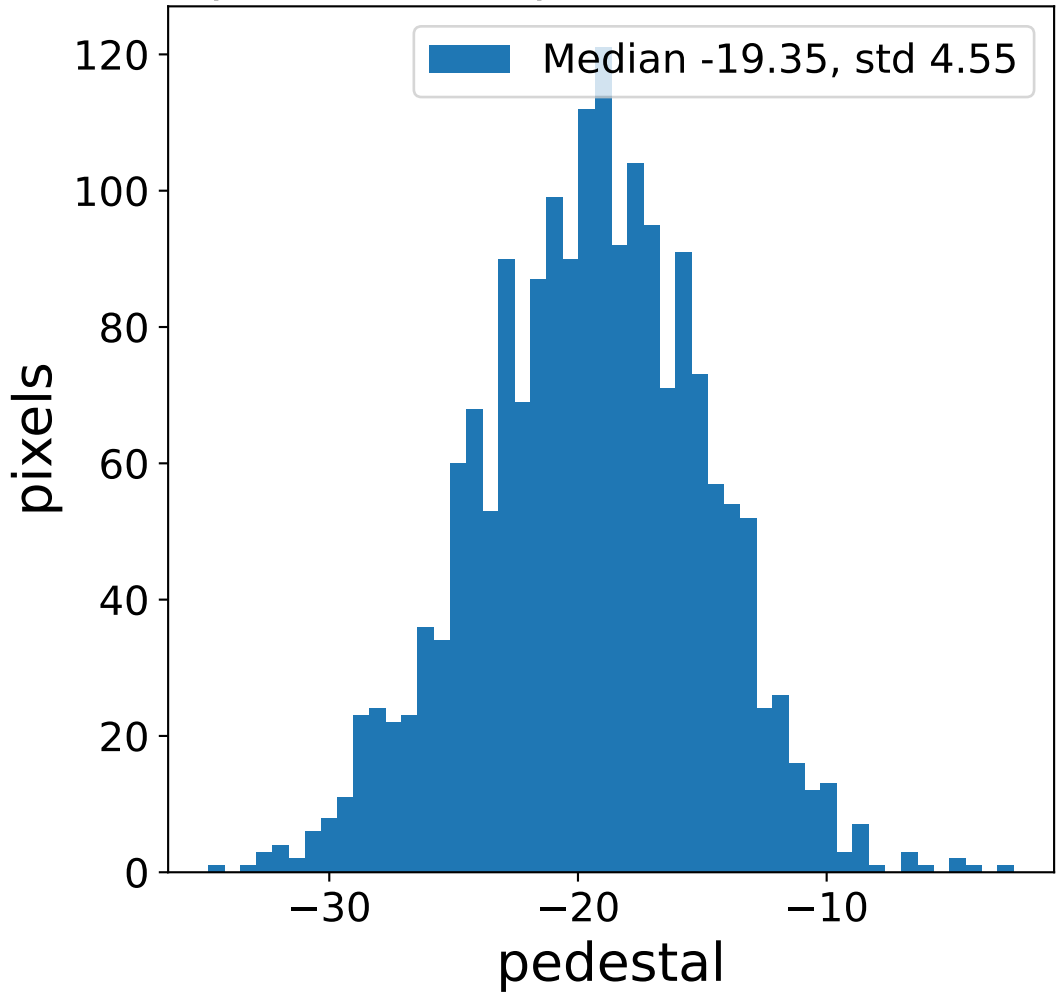

Run 7673

Run 7673

Run 7673 channel: HG

FF sample of 10000 events

pedestal sample of 10000 events

flat-fielded gain [ADC/pe]

Run 7673 channel: LG

FF sample of 10000 events

pedestal sample of 10000 events

flat-fielded gain [ADC/pe]