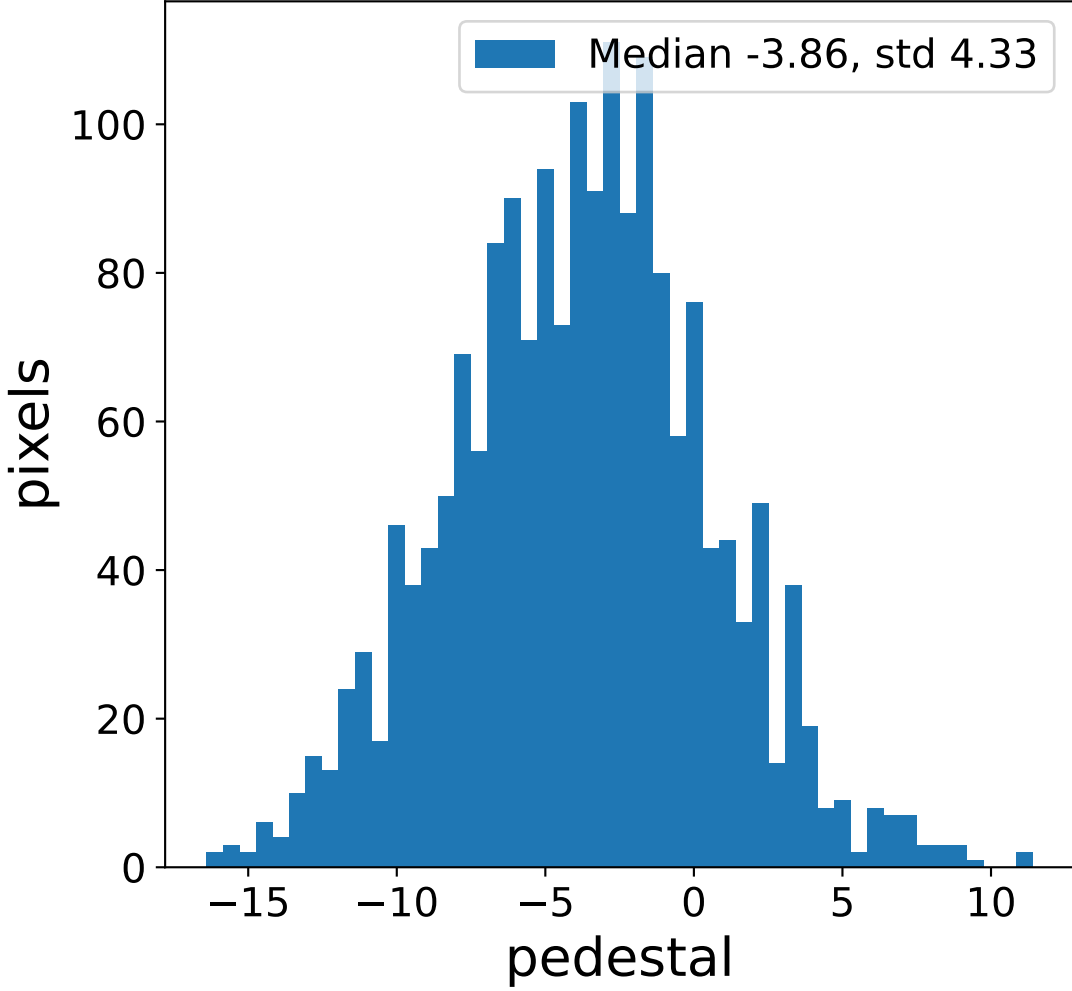

Run 7673

Run 7673

Run 7673 channel: HG

FF sample of 10000 events

pedestal sample of 10000 events

flat-fielded gain [ADC/pe]

Run 7673 channel: LG

FF sample of 10000 events

pedestal sample of 10000 events

flat-fielded gain [ADC/pe]