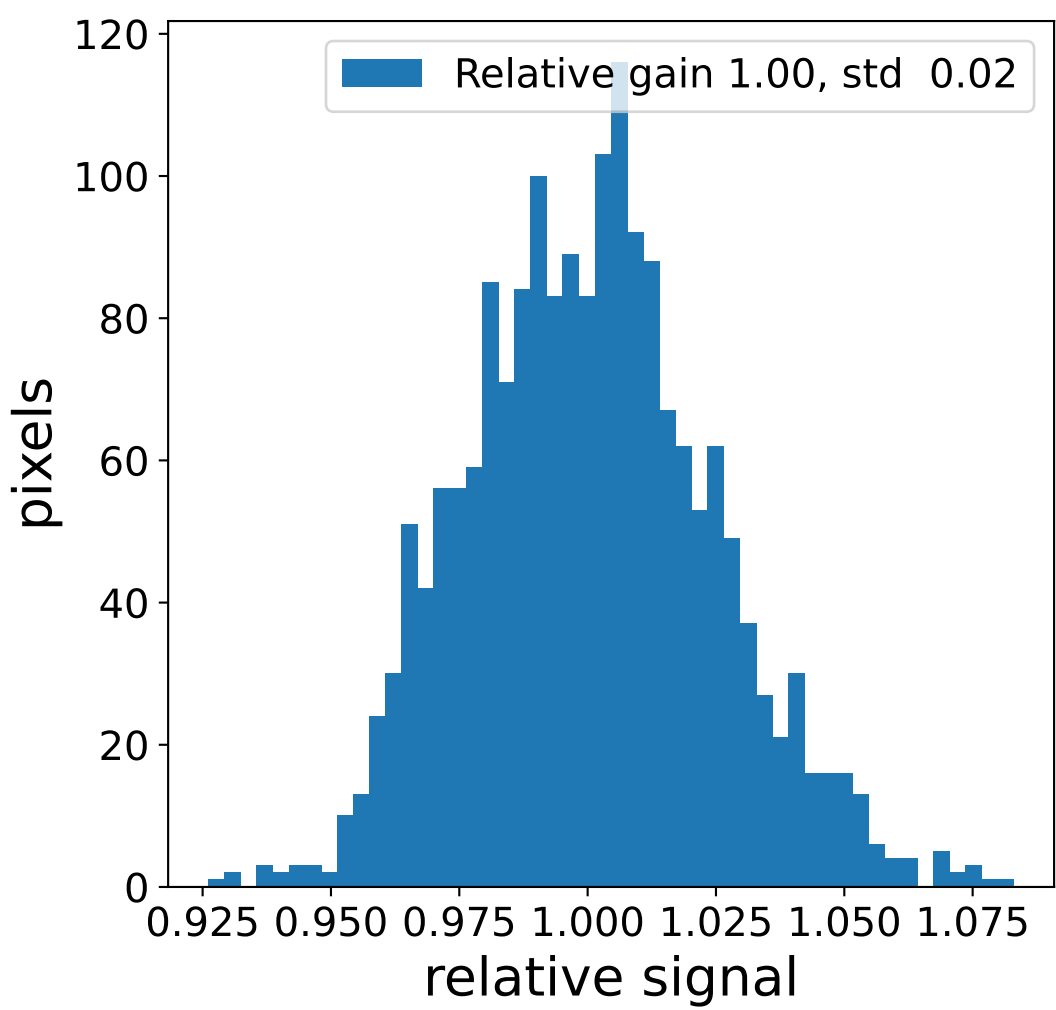

Run 7673

Run 7673

Run 7673 channel: HG

FF sample of 10000 events

pedestal sample of 10000 events

flat-fielded gain [ADC/pe]

Run 7673 channel: LG

FF sample of 10000 events

pedestal sample of 10000 events

flat-fielded gain [ADC/pe]