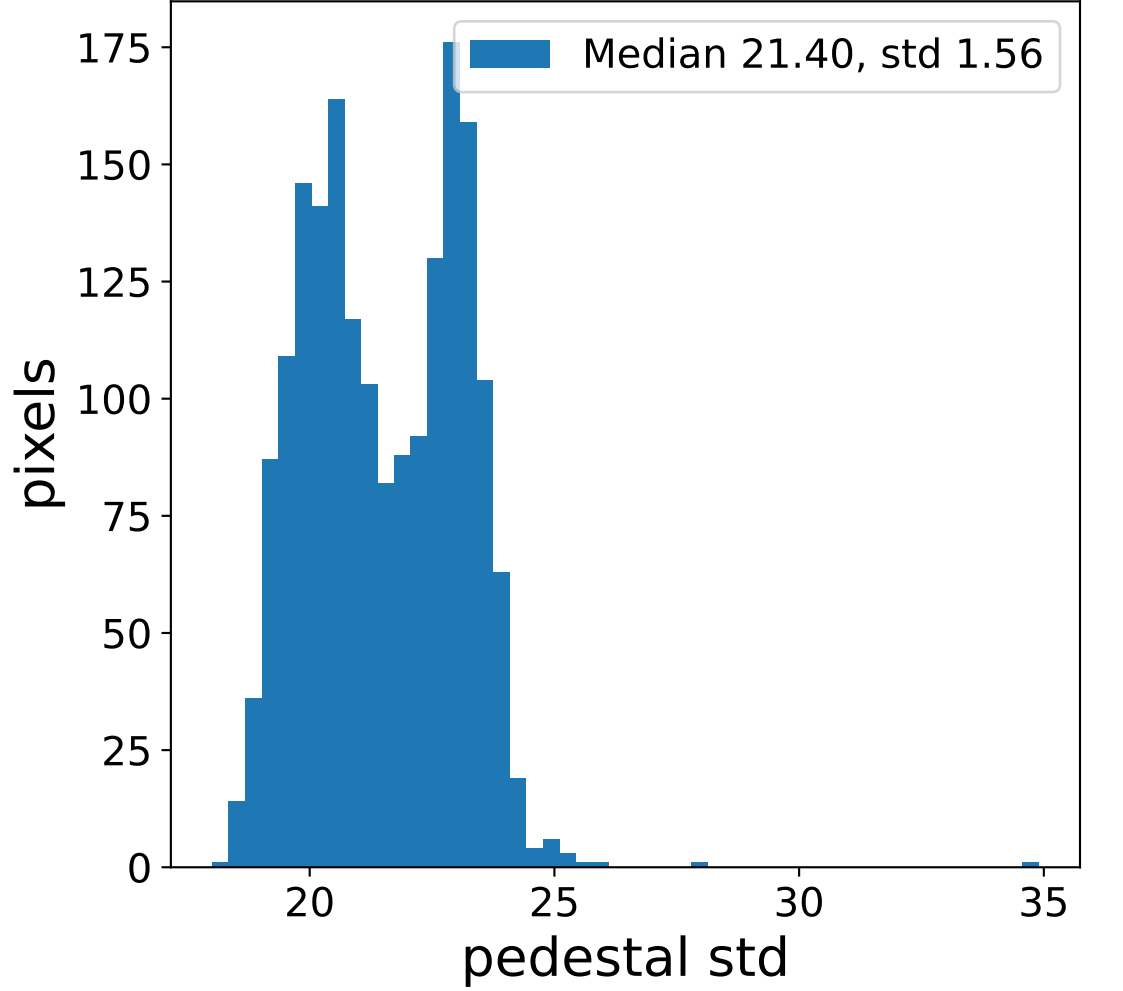

Run 7673

Run 7673

Run 7673 channel: HG

FF sample of 10000 events

pedestal sample of 10000 events

flat-fielded gain [ADC/pe]

Run 7673 channel: LG

FF sample of 10000 events

pedestal sample of 10000 events

flat-fielded gain [ADC/pe]