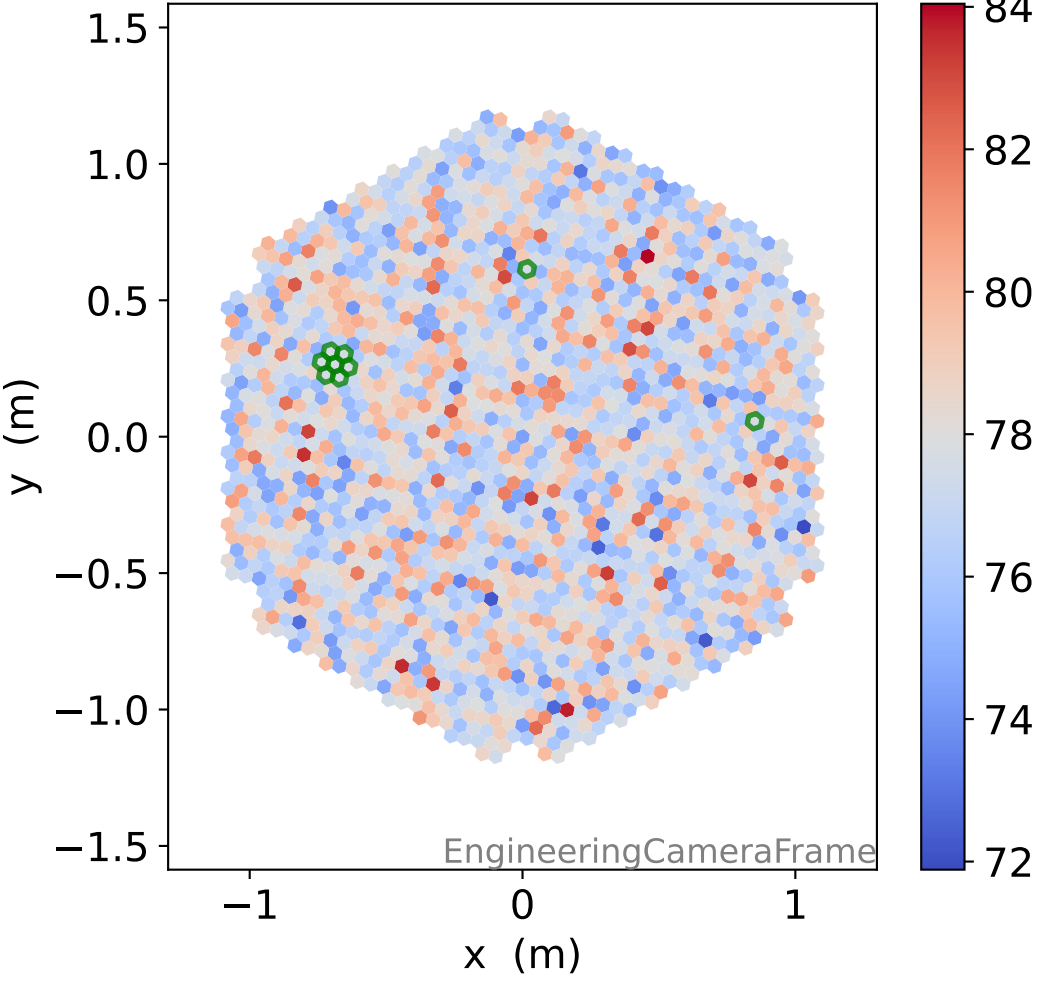

Run 7673

Run 7673

Run 7673 channel: HG

FF sample of 10000 events

pedestal sample of 10000 events

flat-fielded gain [ADC/pe]

Run 7673 channel: LG

FF sample of 10000 events

pedestal sample of 10000 events

flat-fielded gain [ADC/pe]