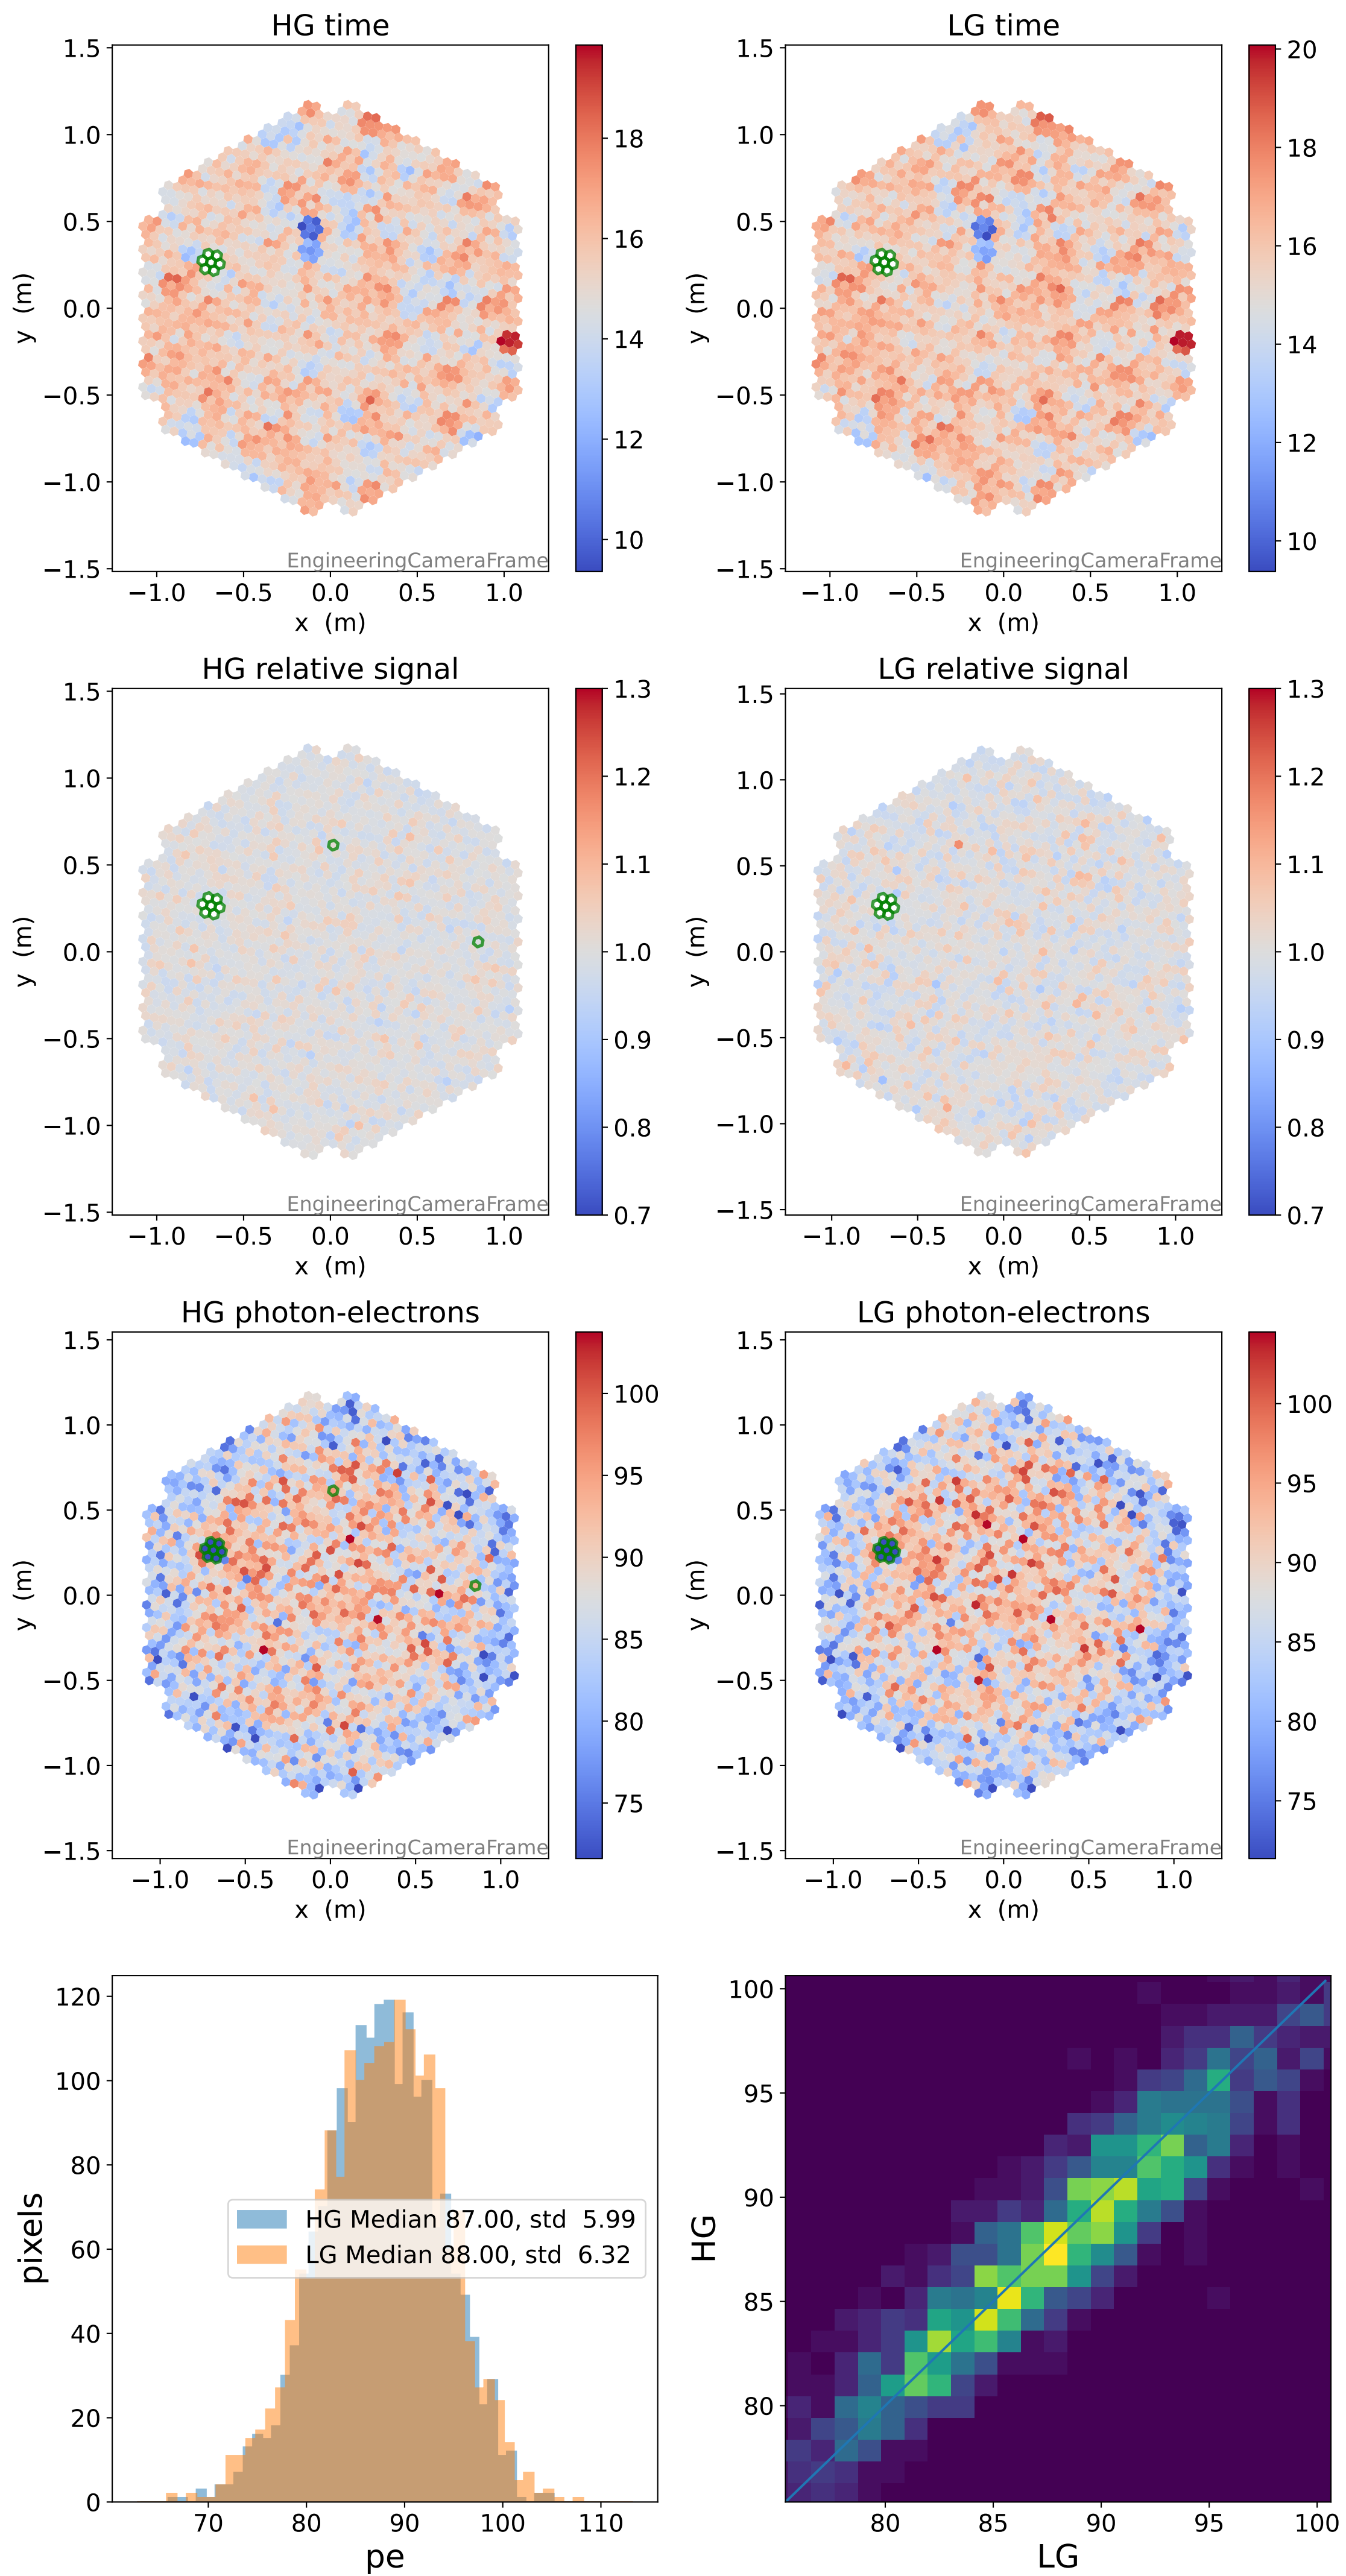

Run 7673

Run 7673

Run 7673 channel: HG

FF sample of 10000 events

pedestal sample of 10000 events

flat-fielded gain [ADC/pe]

Run 7673 channel: LG

FF sample of 10000 events

pedestal sample of 10000 events

flat-fielded gain [ADC/pe]