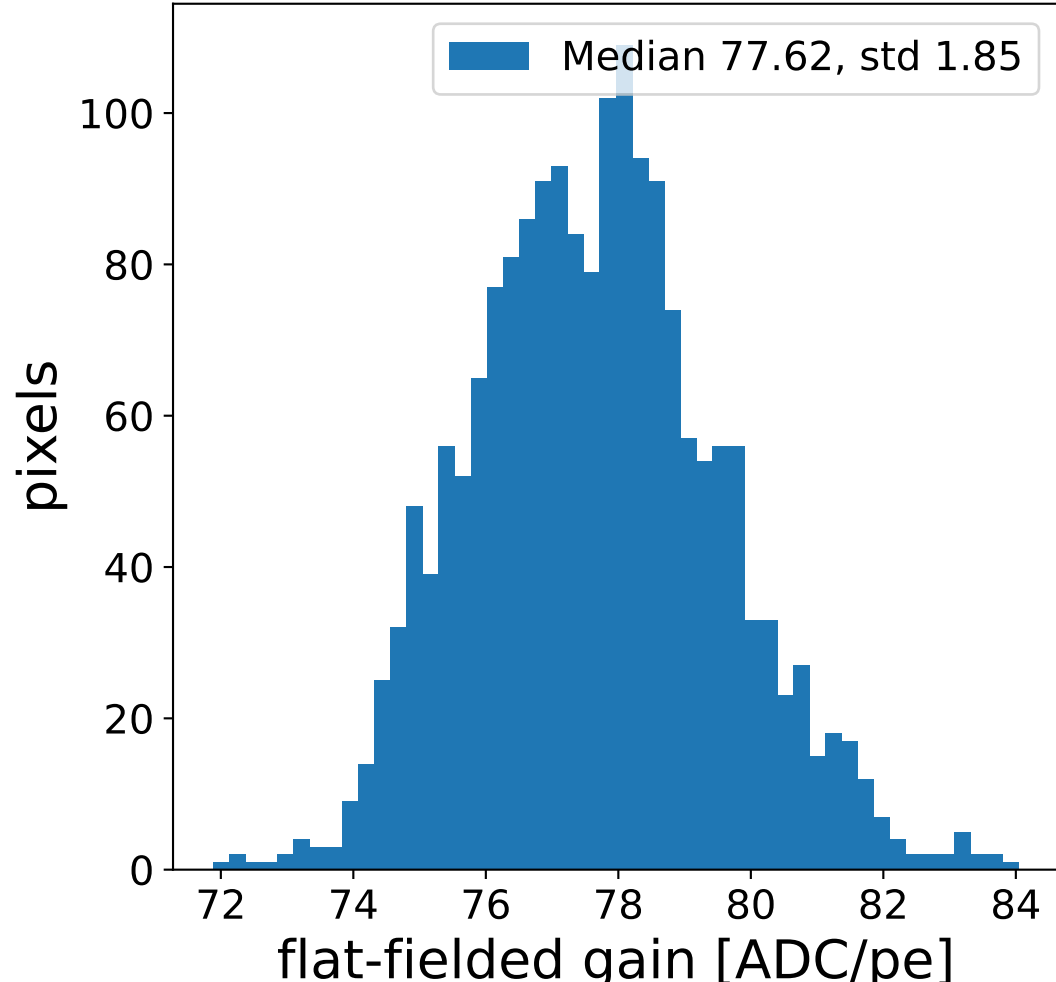

Run 7673

Run 7673

Run 7673 channel: HG

FF sample of 10000 events

pedestal sample of 10000 events

flat-fielded gain [ADC/pe]

Run 7673 channel: LG

FF sample of 10000 events

pedestal sample of 10000 events

flat-fielded gain [ADC/pe]