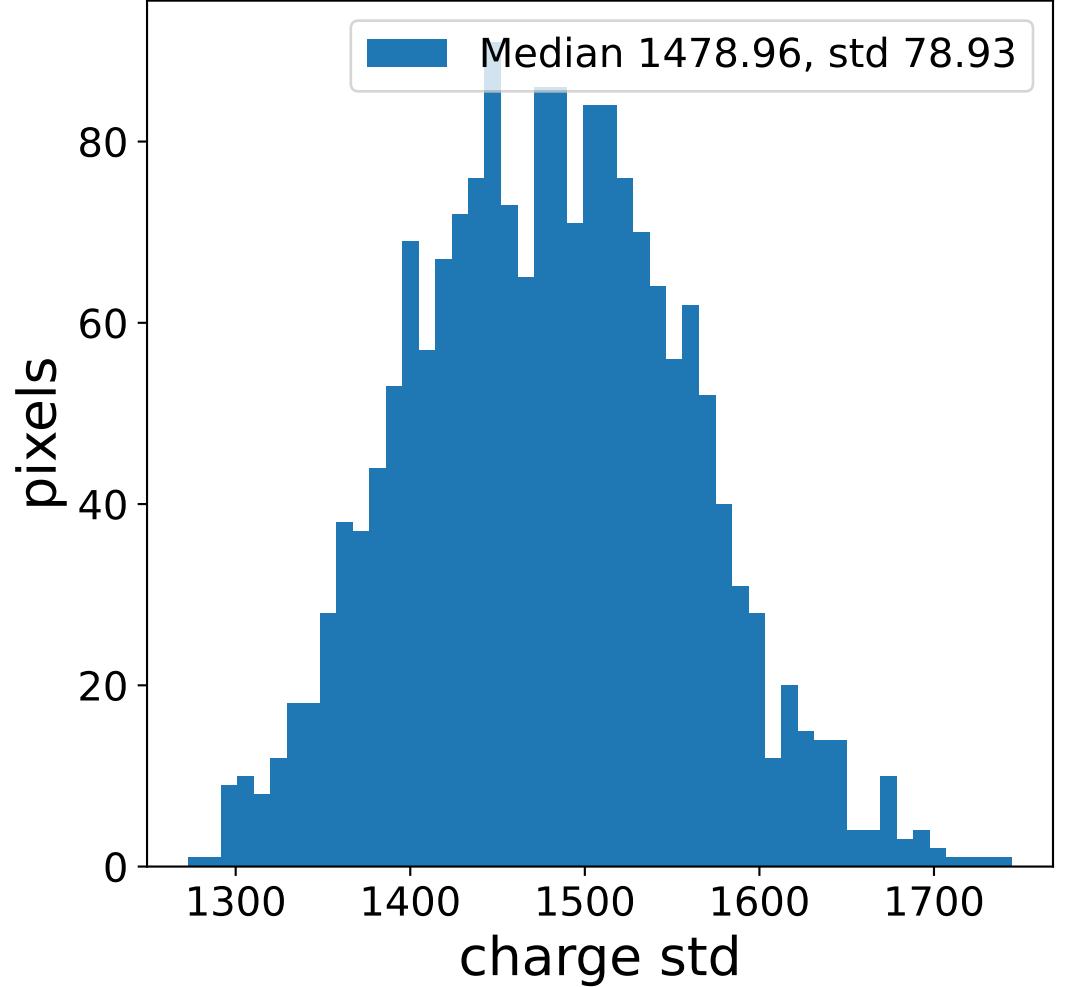

Run 7672

Run 7672

Run 7672 channel: HG

FF sample of 10000 events

pedestal sample of 10000 events

flat-fielded gain [ADC/pe]

Run 7672 channel: LG

FF sample of 10000 events

pedestal sample of 10000 events

flat-fielded gain [ADC/pe]