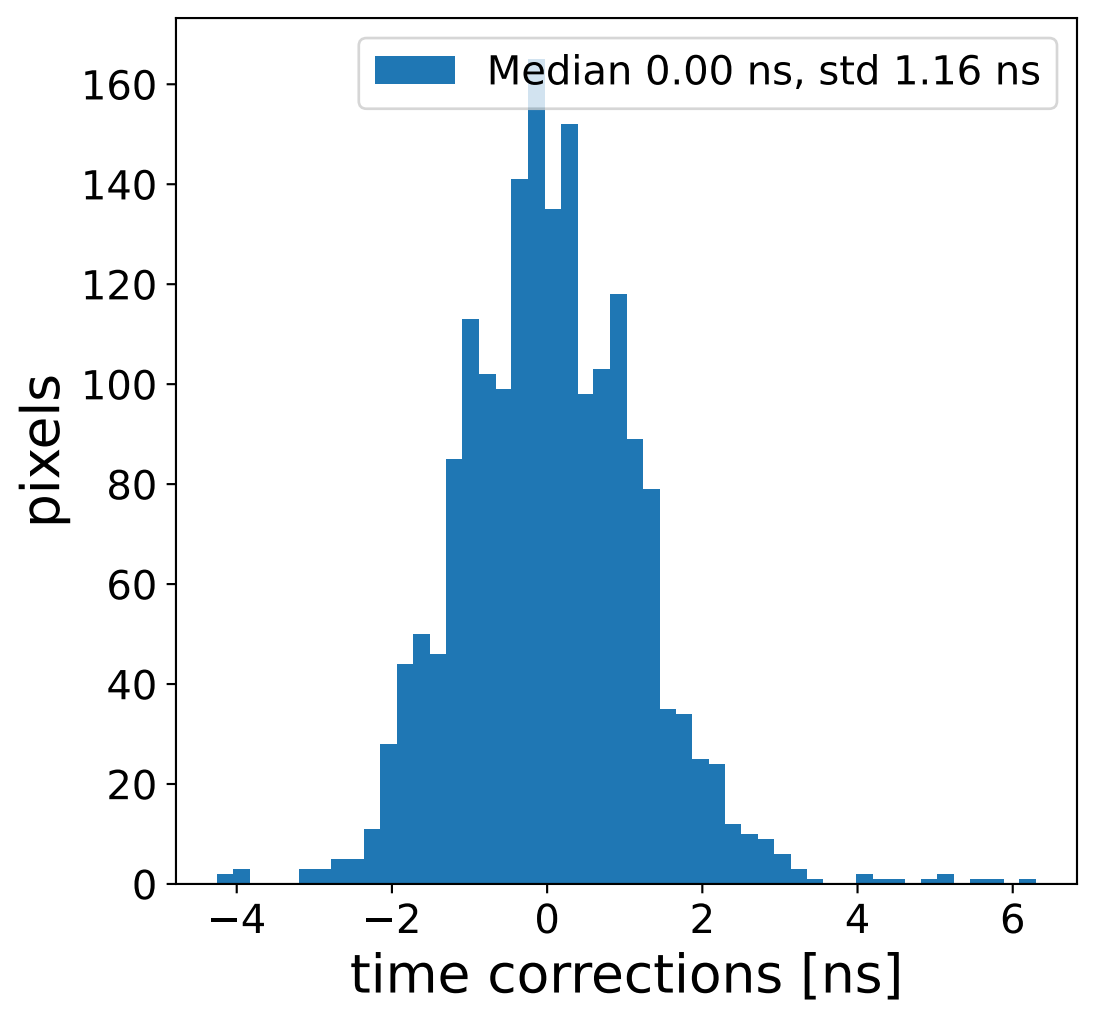

Run 7672

Run 7672

Run 7672 channel: HG

FF sample of 10000 events

pedestal sample of 10000 events

flat-fielded gain [ADC/pe]

Run 7672 channel: LG

FF sample of 10000 events

pedestal sample of 10000 events

flat-fielded gain [ADC/pe]