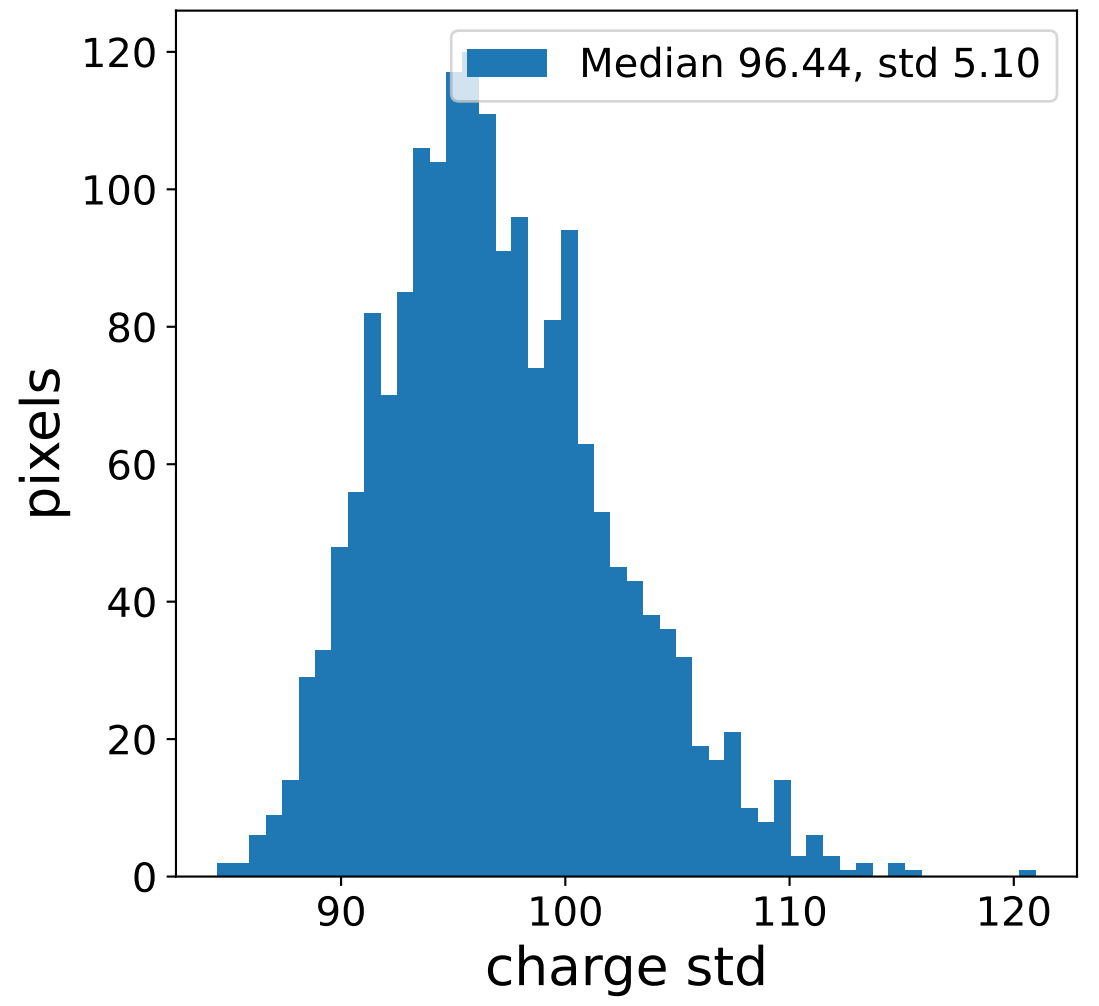

Run 7672

Run 7672

Run 7672 channel: HG

FF sample of 10000 events

pedestal sample of 10000 events

flat-fielded gain [ADC/pe]

Run 7672 channel: LG

FF sample of 10000 events

pedestal sample of 10000 events

flat-fielded gain [ADC/pe]