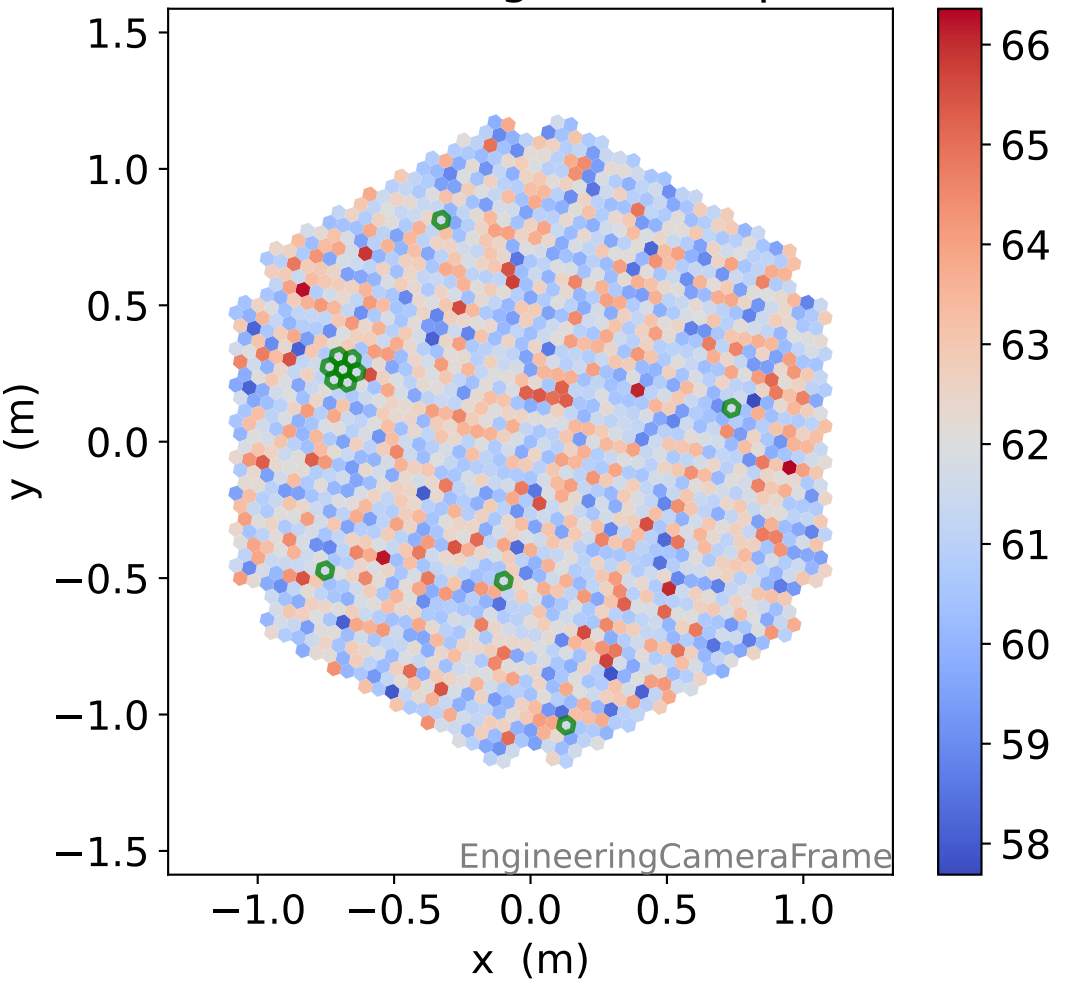

Run 7672

Run 7672

Run 7672 channel: HG

FF sample of 10000 events

pedestal sample of 10000 events

flat-fielded gain [ADC/pe]

Run 7672 channel: LG

FF sample of 10000 events

pedestal sample of 10000 events

flat-fielded gain [ADC/pe]