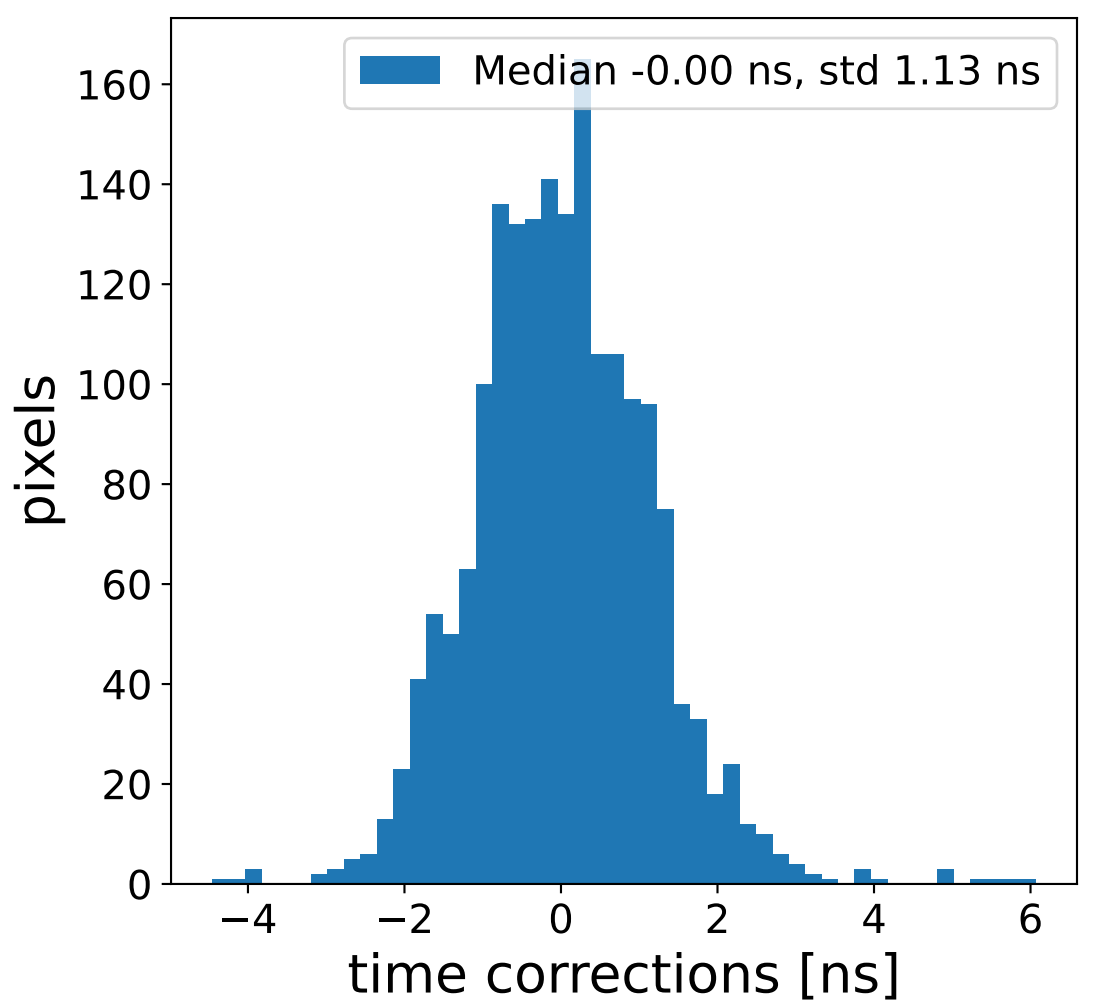

Run 7672

Run 7672

Run 7672 channel: HG

FF sample of 10000 events

pedestal sample of 10000 events

flat-fielded gain [ADC/pe]

Run 7672 channel: LG

FF sample of 10000 events

pedestal sample of 10000 events

flat-fielded gain [ADC/pe]