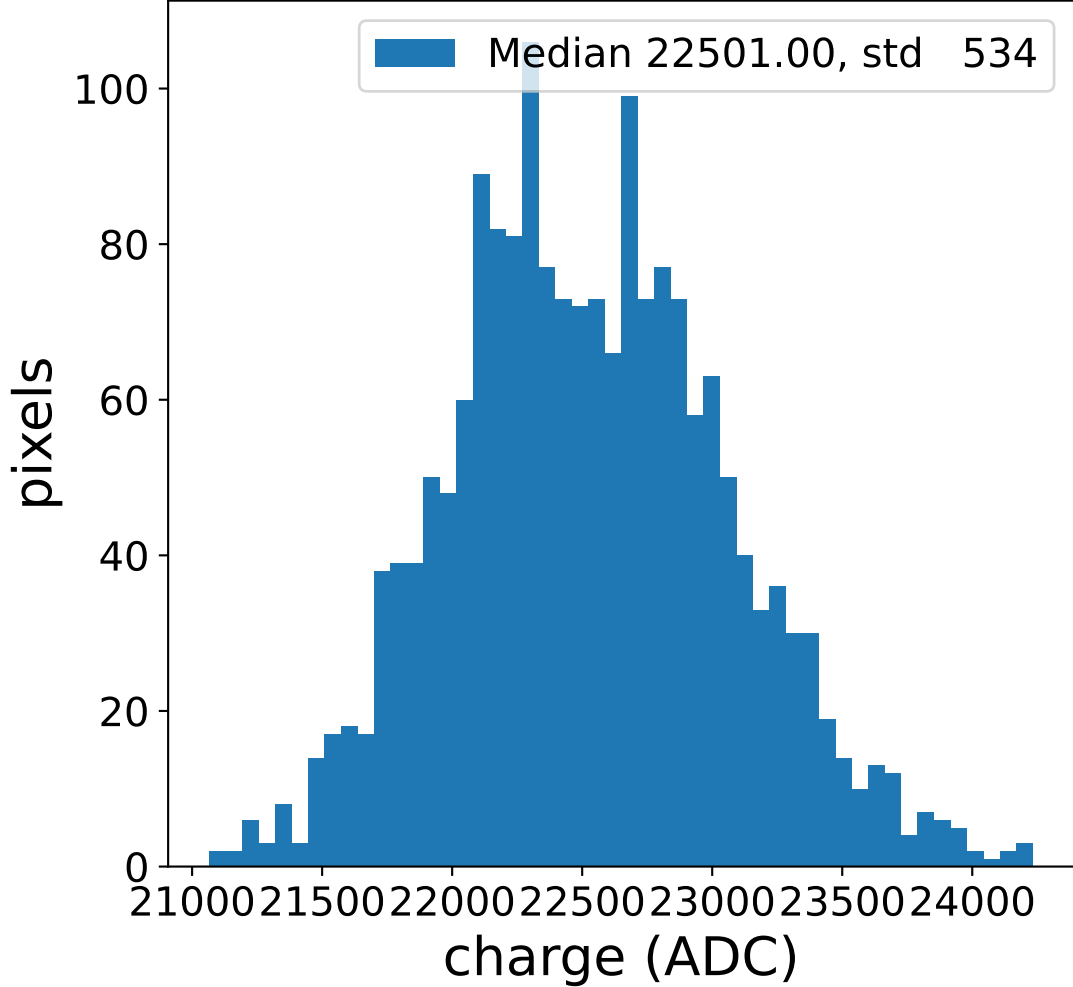

Run 7672

Run 7672

Run 7672 channel: HG

FF sample of 10000 events

pedestal sample of 10000 events

flat-fielded gain [ADC/pe]

Run 7672 channel: LG

FF sample of 10000 events

pedestal sample of 10000 events

flat-fielded gain [ADC/pe]