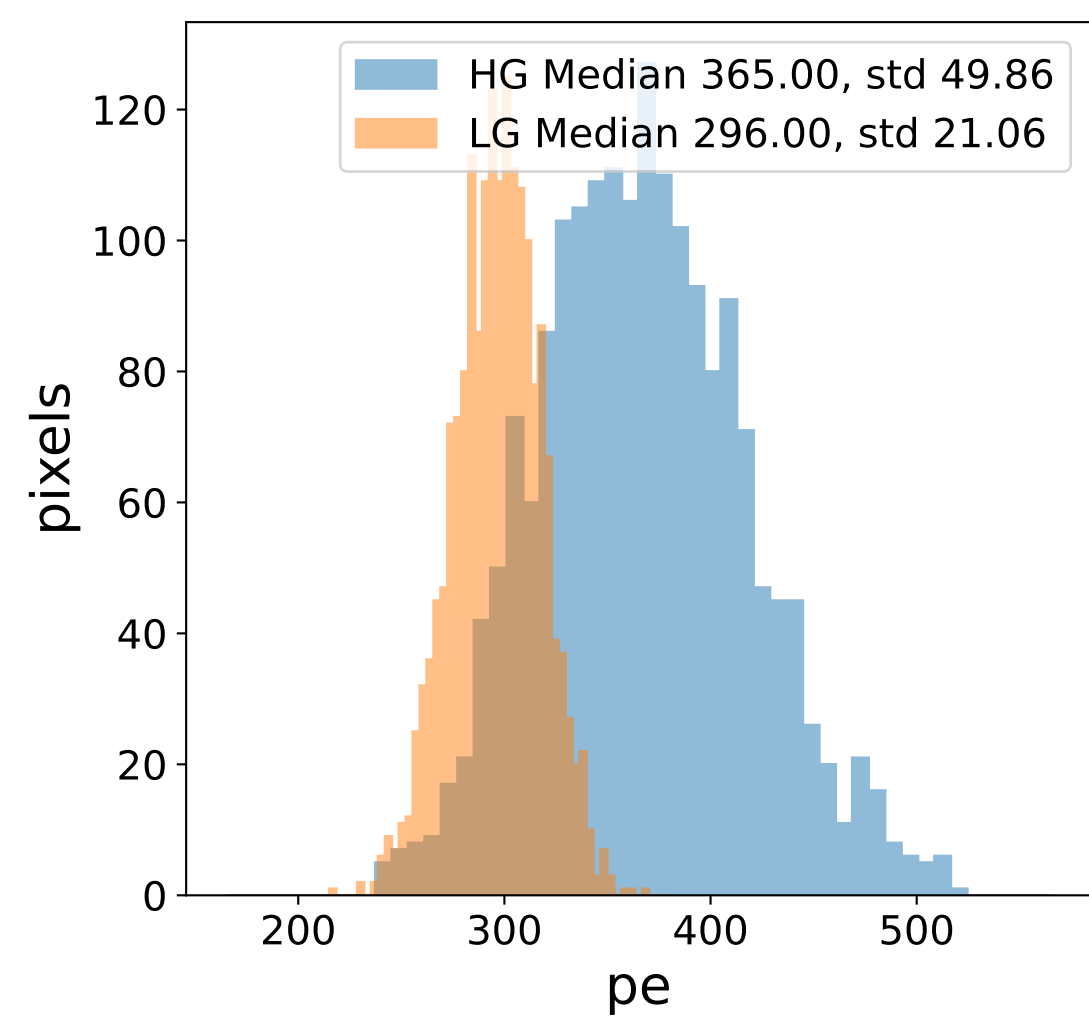

Run 7672

Run 7672

Run 7672 channel: HG

FF sample of 10000 events

pedestal sample of 10000 events

flat-fielded gain [ADC/pe]

Run 7672 channel: LG

FF sample of 10000 events

pedestal sample of 10000 events

flat-fielded gain [ADC/pe]