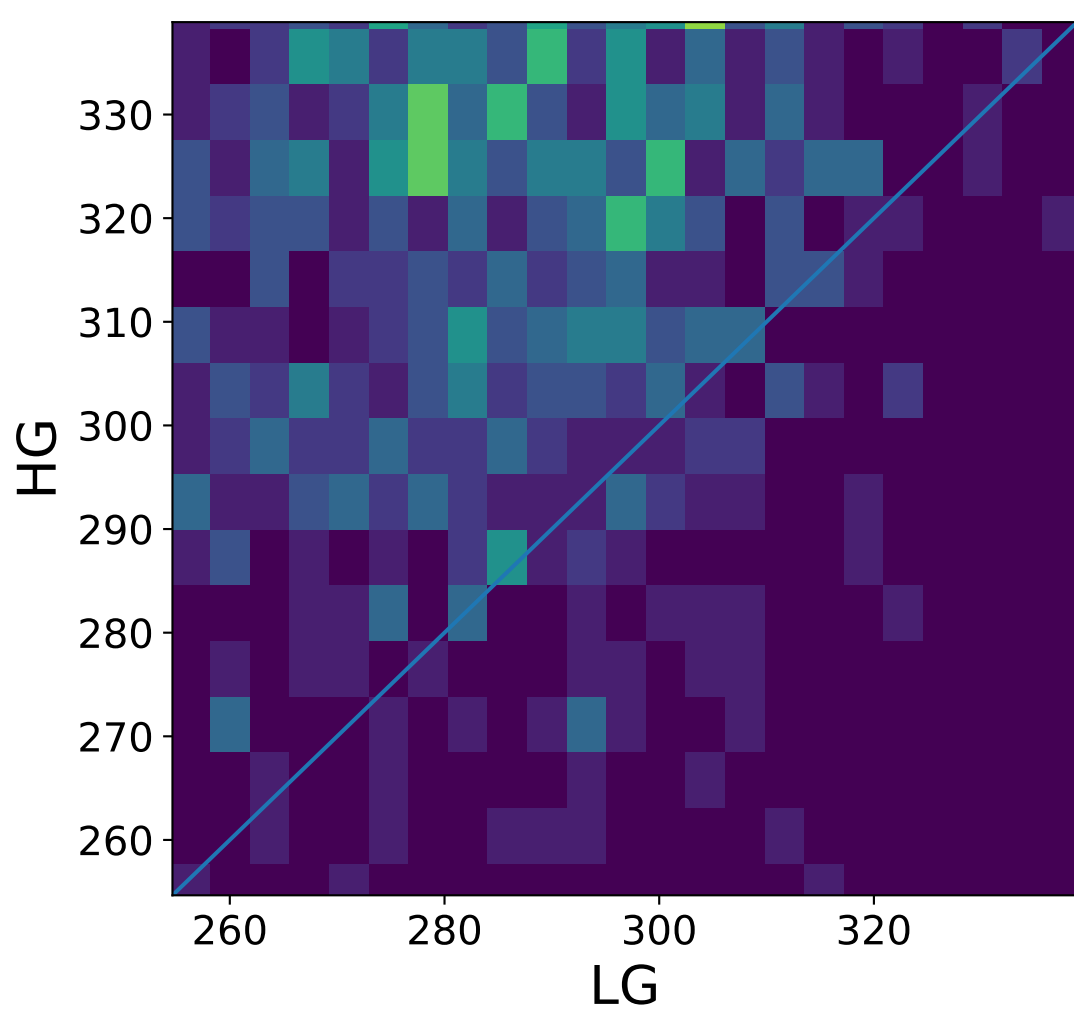

Run 7672

Run 7672

Run 7672 channel: HG

FF sample of 10000 events

pedestal sample of 10000 events

flat-fielded gain [ADC/pe]

Run 7672 channel: LG

FF sample of 10000 events

pedestal sample of 10000 events

flat-fielded gain [ADC/pe]