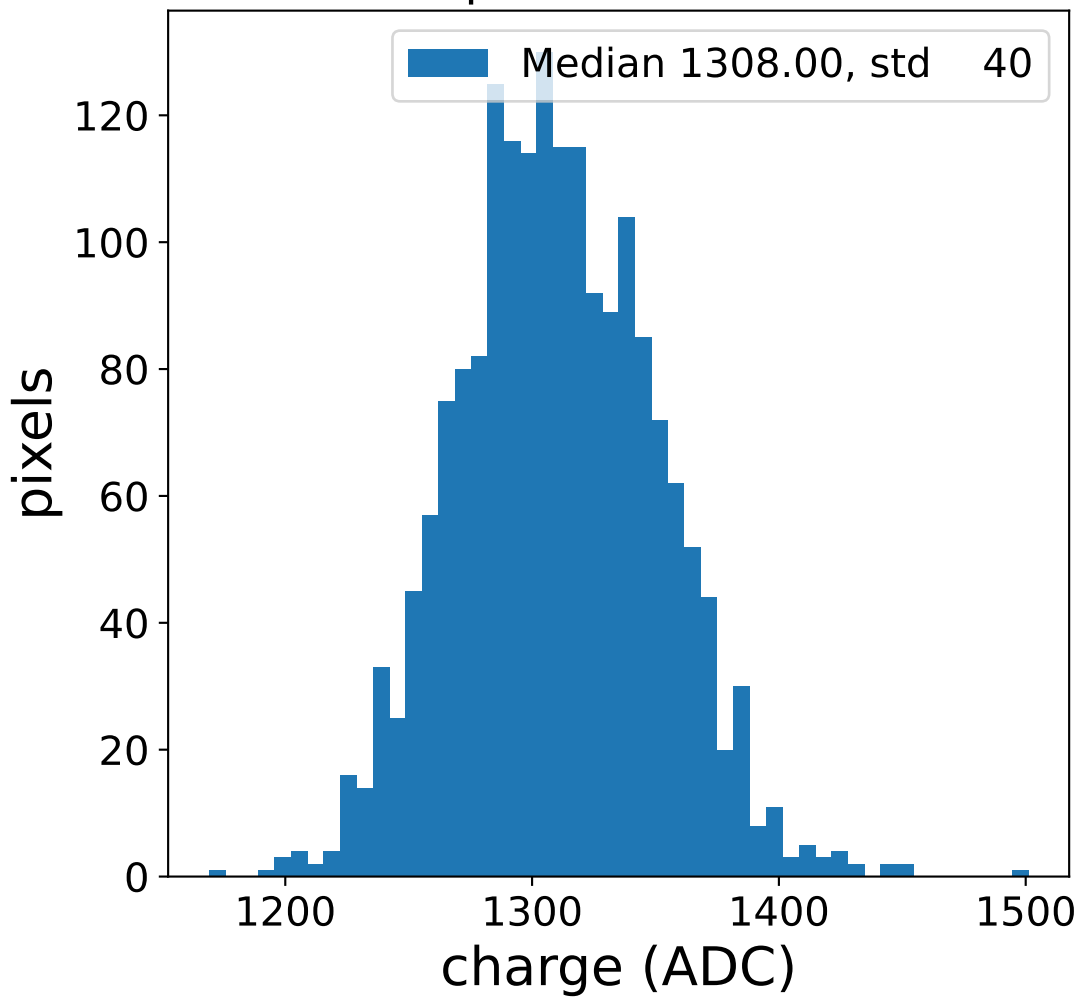

Run 7672

Run 7672

Run 7672 channel: HG

FF sample of 10000 events

pedestal sample of 10000 events

flat-fielded gain [ADC/pe]

Run 7672 channel: LG

FF sample of 10000 events

pedestal sample of 10000 events

flat-fielded gain [ADC/pe]