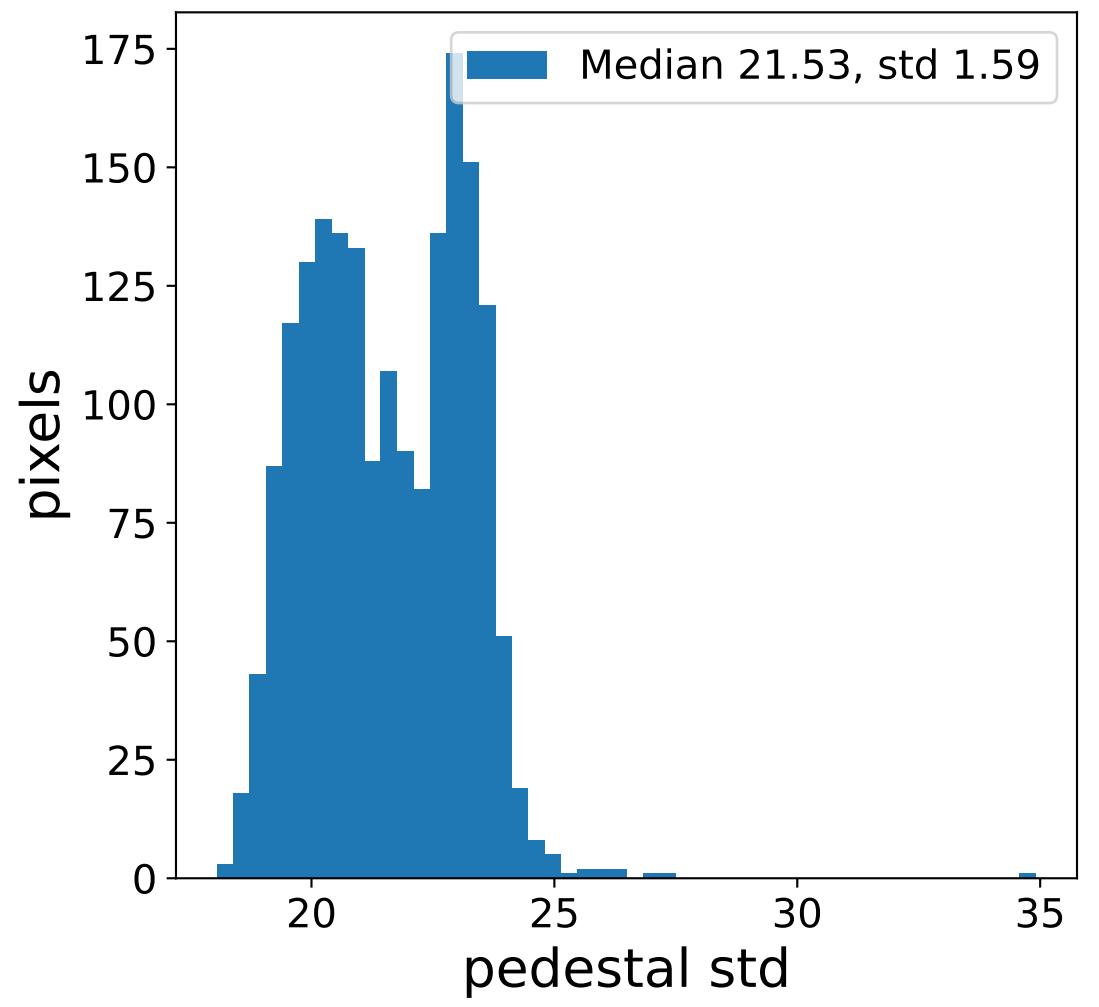

Run 7672

Run 7672

Run 7672 channel: HG

FF sample of 10000 events

pedestal sample of 10000 events

flat-fielded gain [ADC/pe]

Run 7672 channel: LG

FF sample of 10000 events

pedestal sample of 10000 events

flat-fielded gain [ADC/pe]