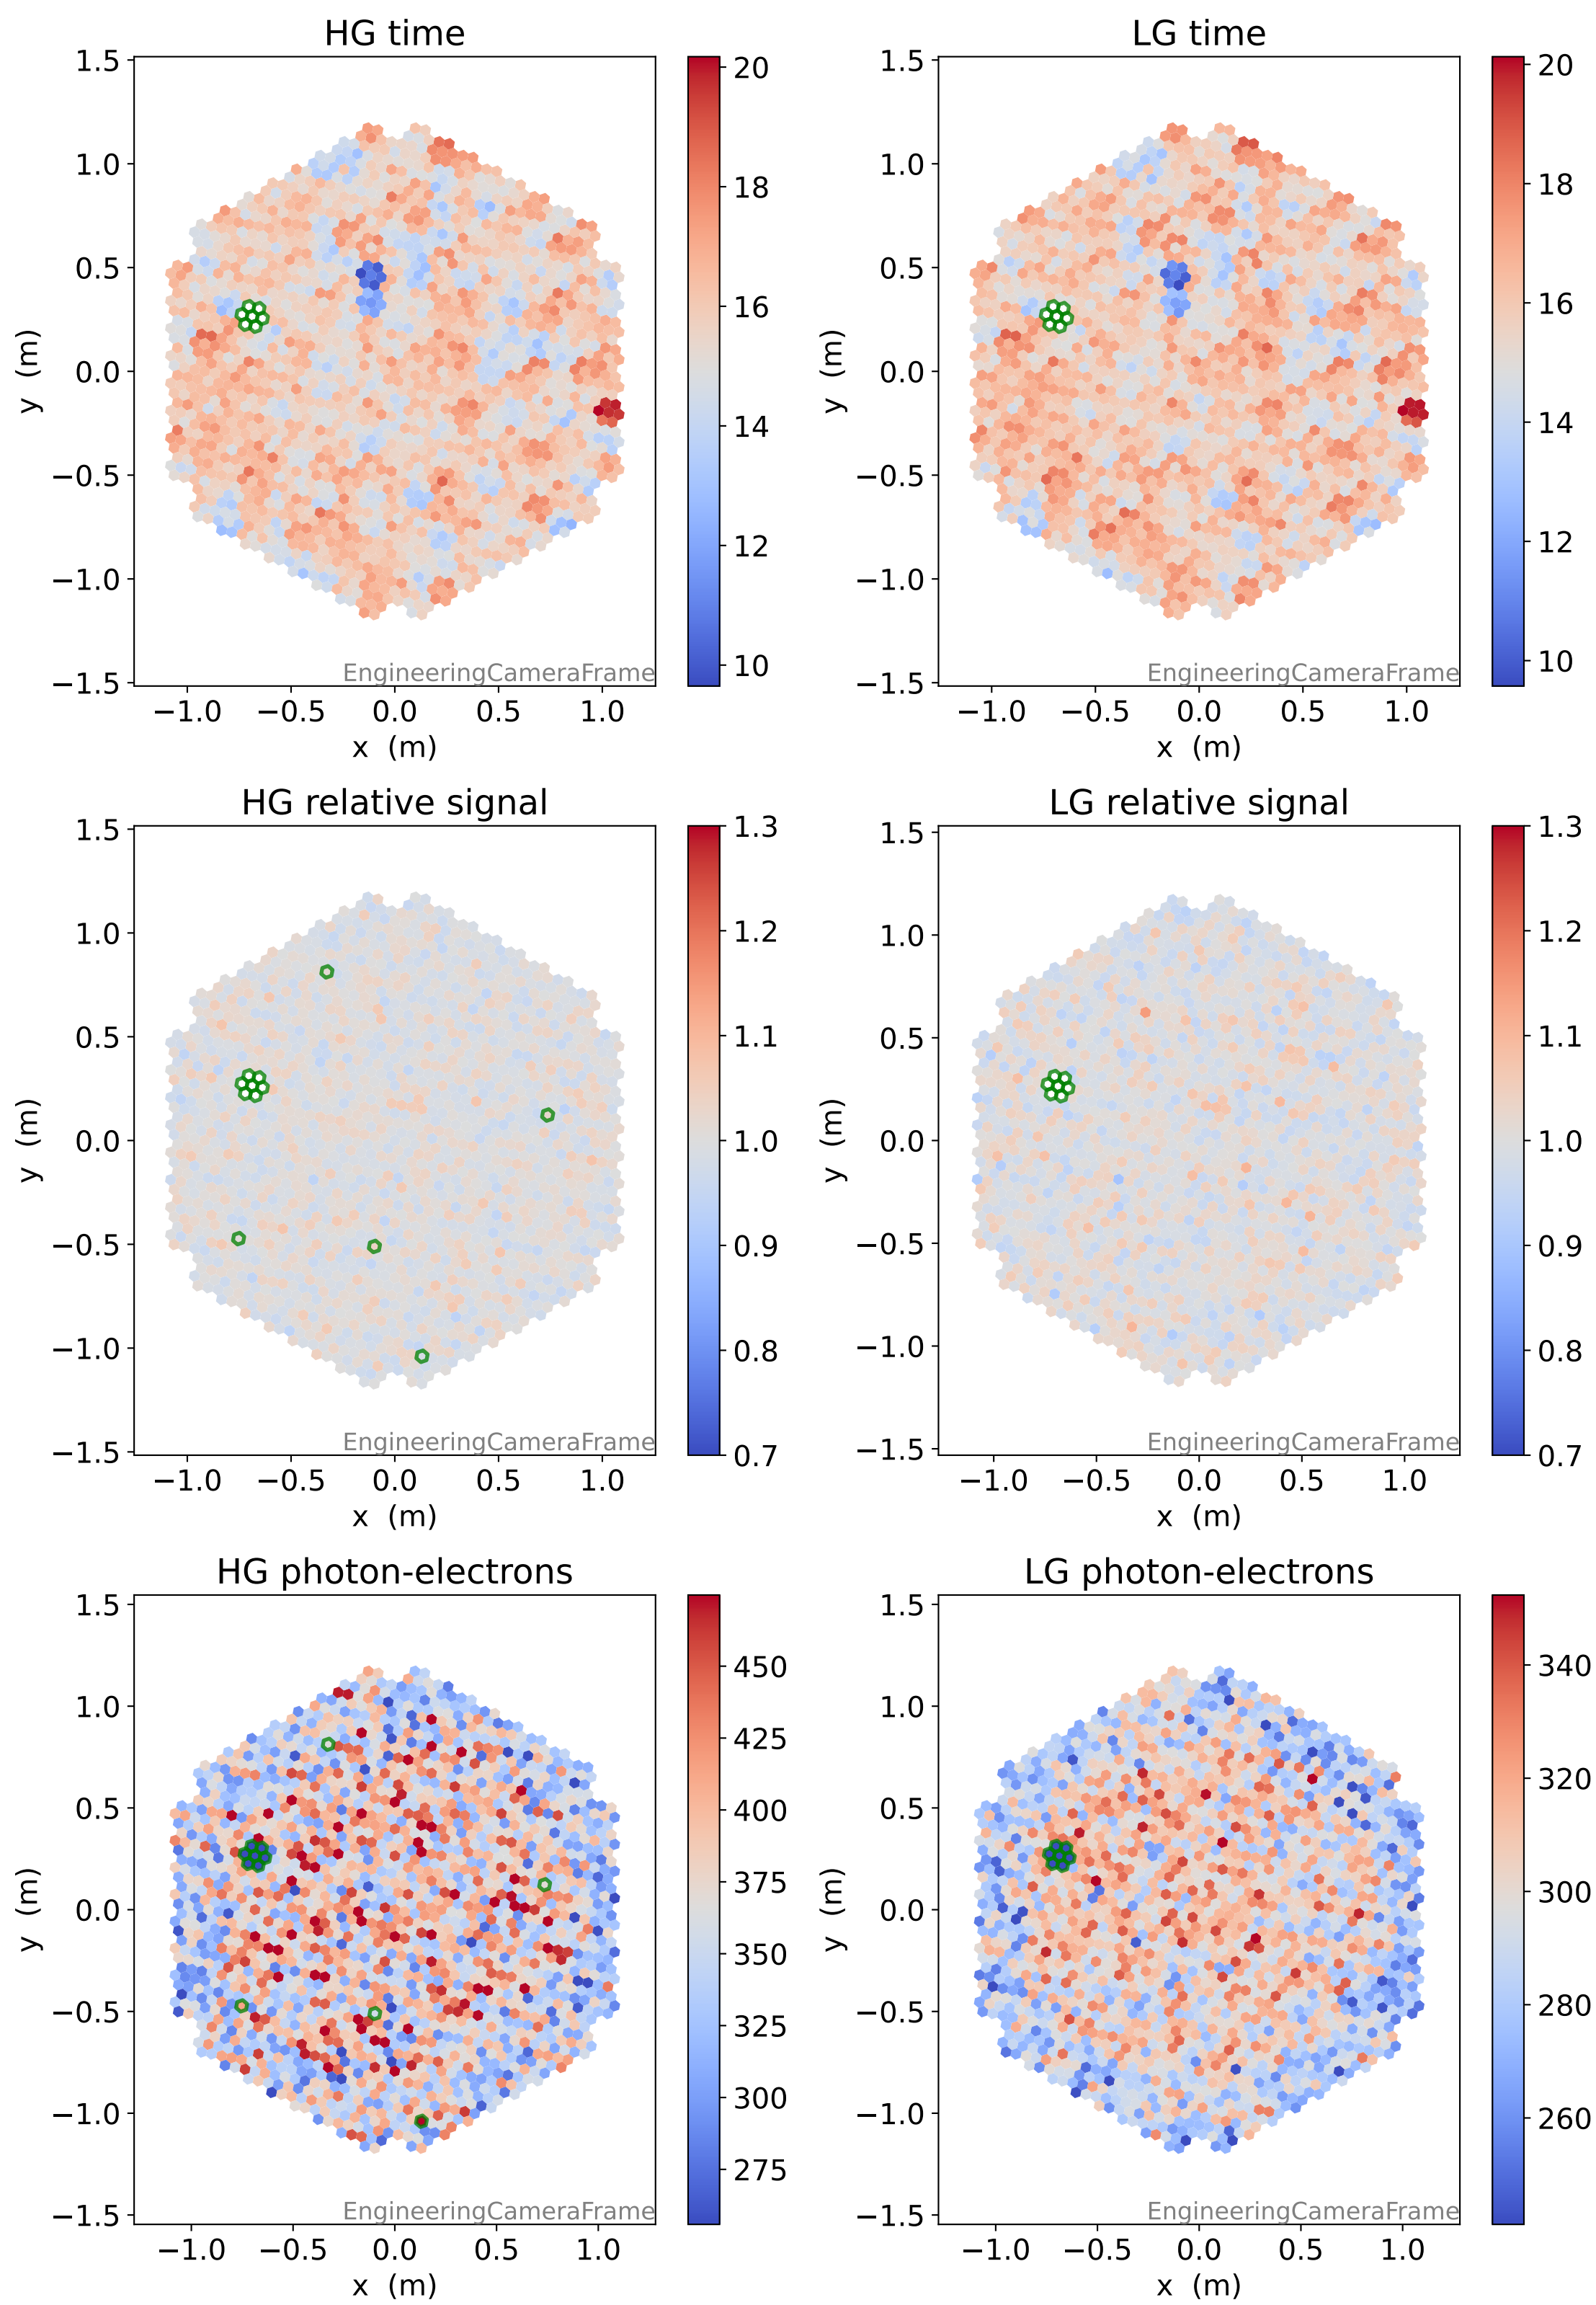

Run 7672

Run 7672

Run 7672 channel: HG

FF sample of 10000 events

pedestal sample of 10000 events

flat-fielded gain [ADC/pe]

Run 7672 channel: LG

FF sample of 10000 events

pedestal sample of 10000 events

flat-fielded gain [ADC/pe]