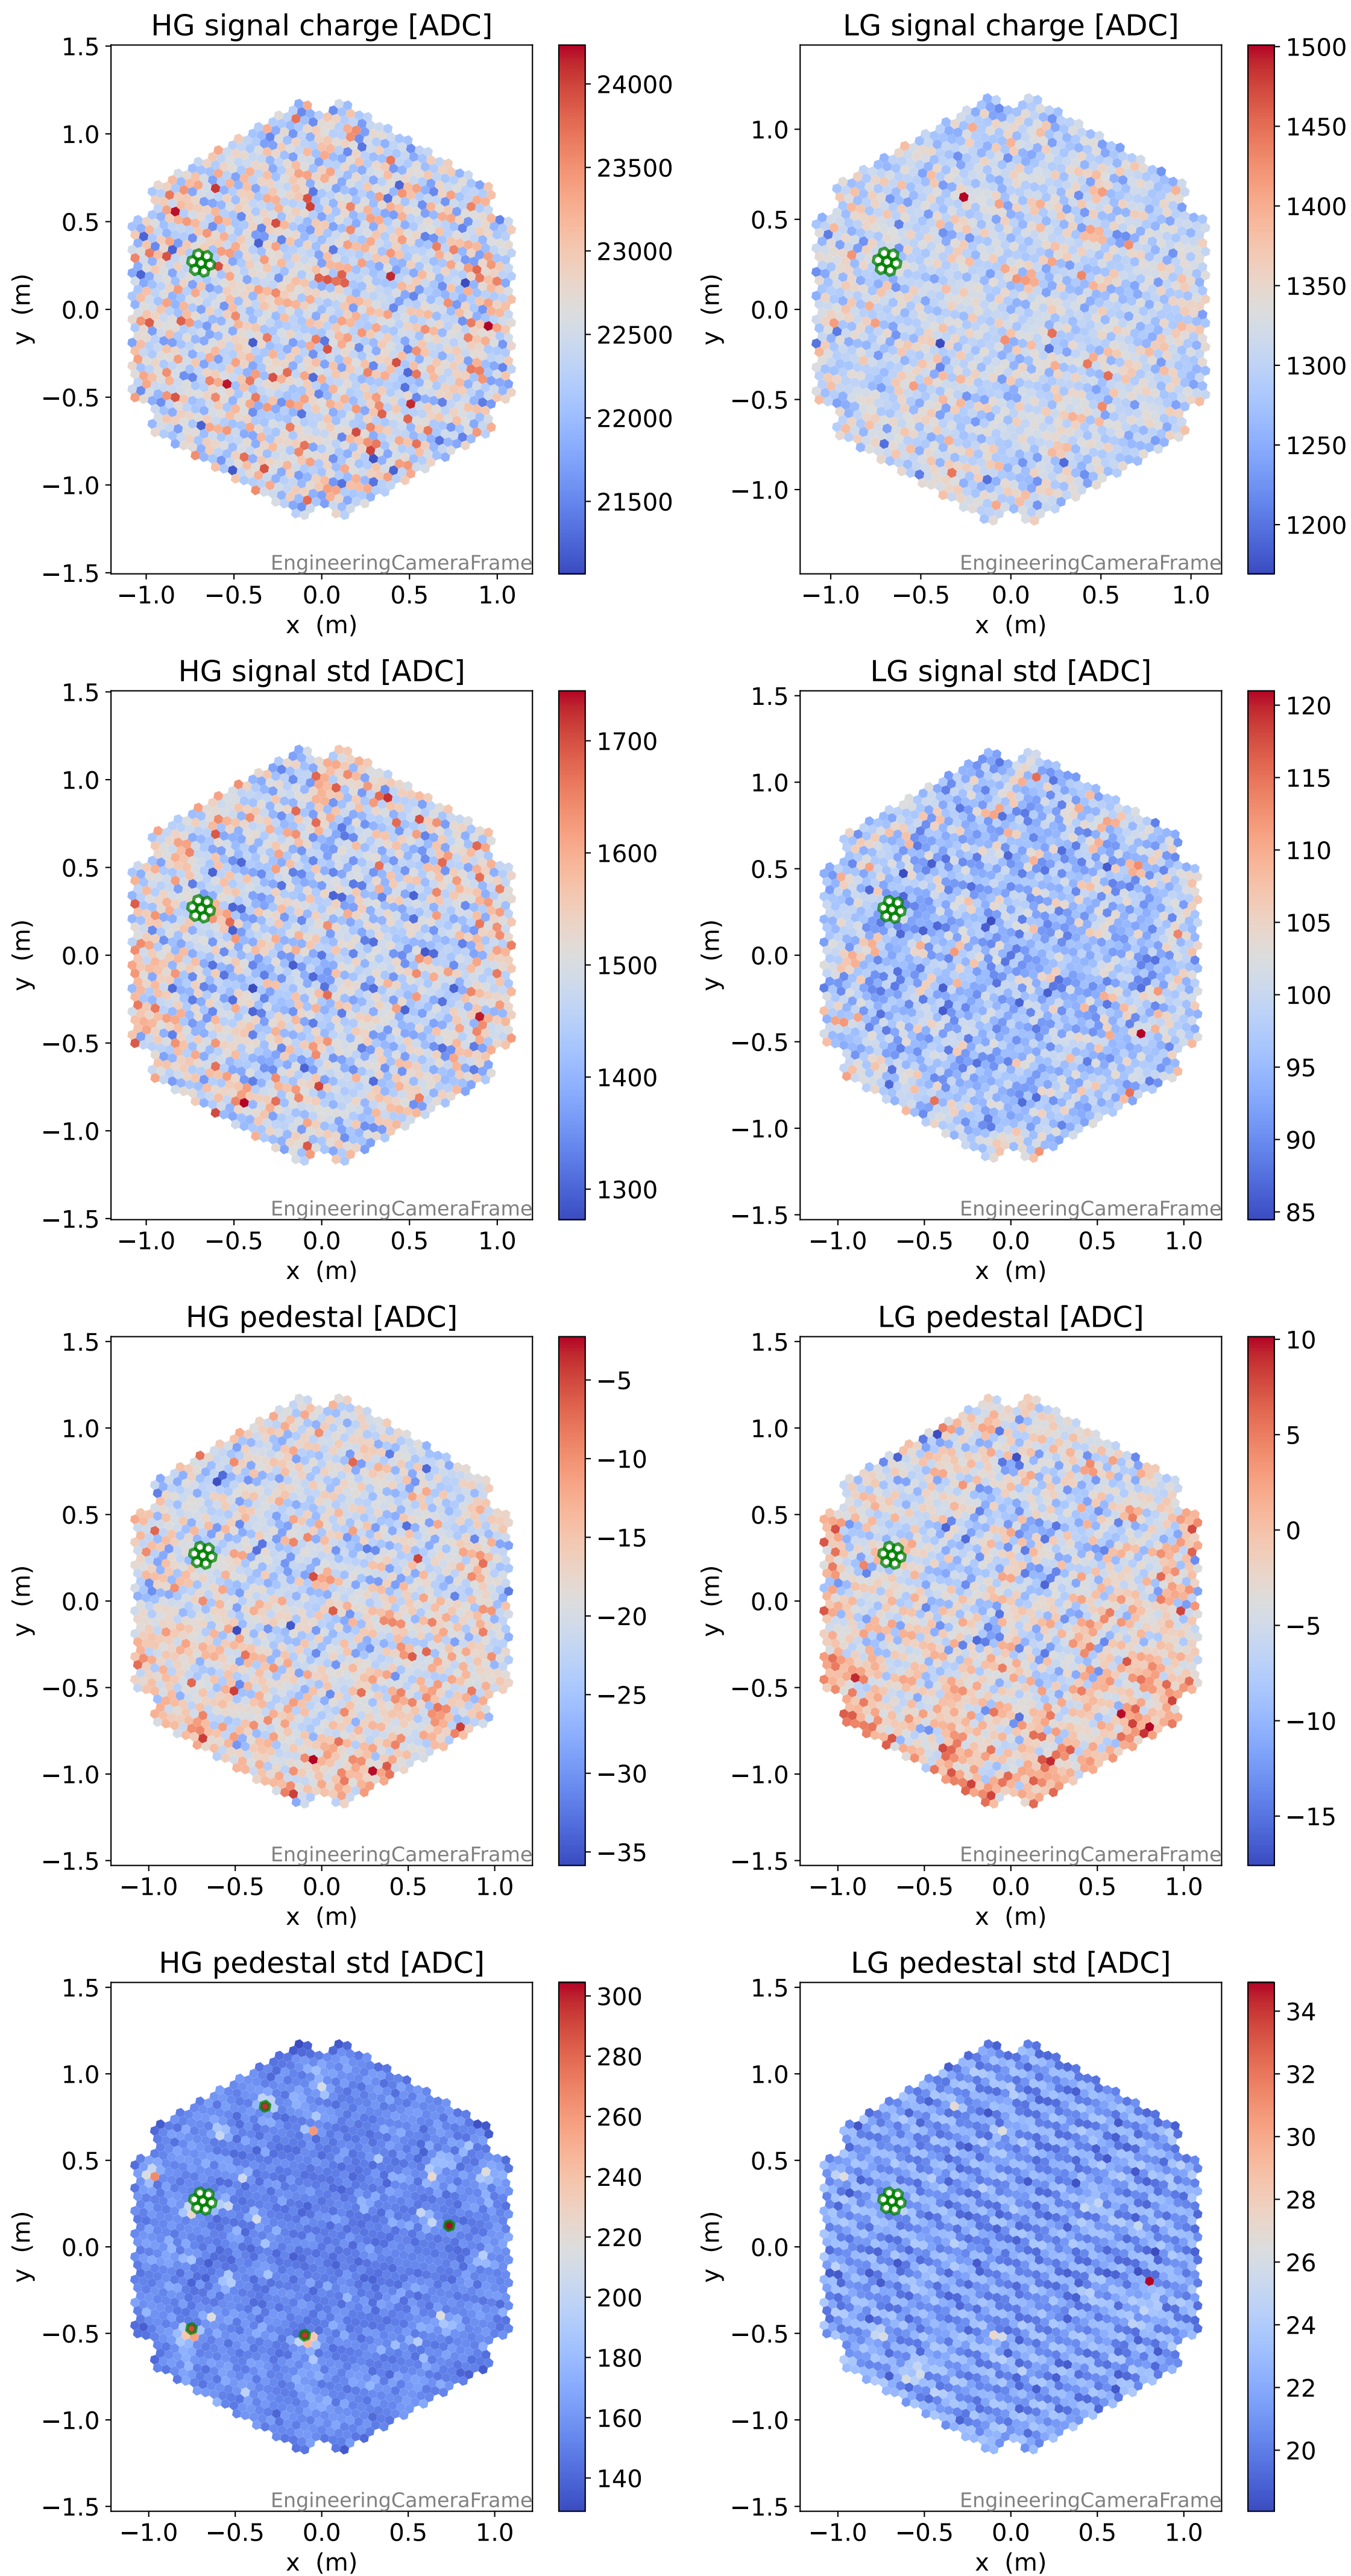

Run 7672

Run 7672

Run 7672 channel: HG

FF sample of 10000 events

pedestal sample of 10000 events

flat-fielded gain [ADC/pe]

Run 7672 channel: LG

FF sample of 10000 events

pedestal sample of 10000 events

flat-fielded gain [ADC/pe]