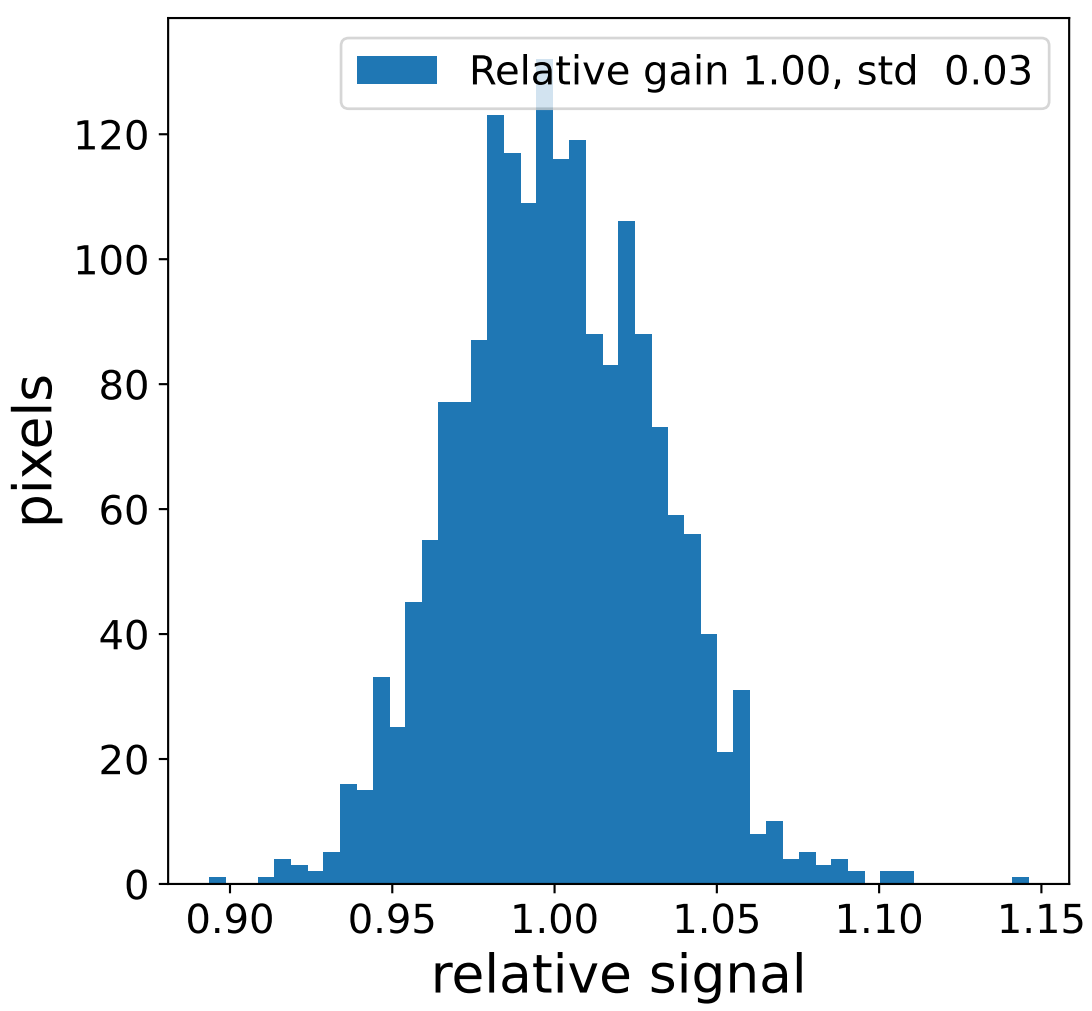

Run 7672

Run 7672

Run 7672 channel: HG

FF sample of 10000 events

pedestal sample of 10000 events

flat-fielded gain [ADC/pe]

Run 7672 channel: LG

FF sample of 10000 events

pedestal sample of 10000 events

flat-fielded gain [ADC/pe]