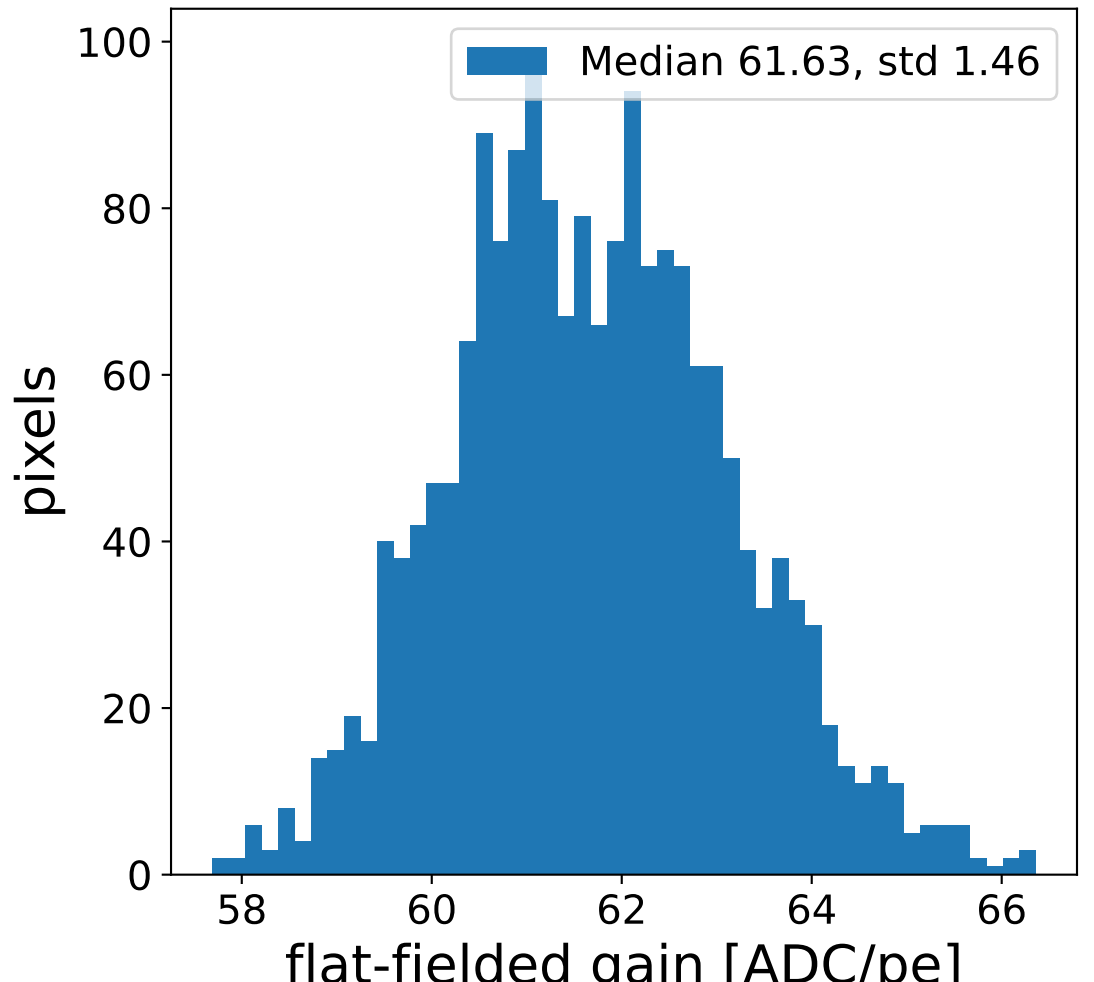

Run 7672

Run 7672

Run 7672 channel: HG

FF sample of 10000 events

pedestal sample of 10000 events

flat-fielded gain [ADC/pe]

Run 7672 channel: LG

FF sample of 10000 events

pedestal sample of 10000 events

flat-fielded gain [ADC/pe]