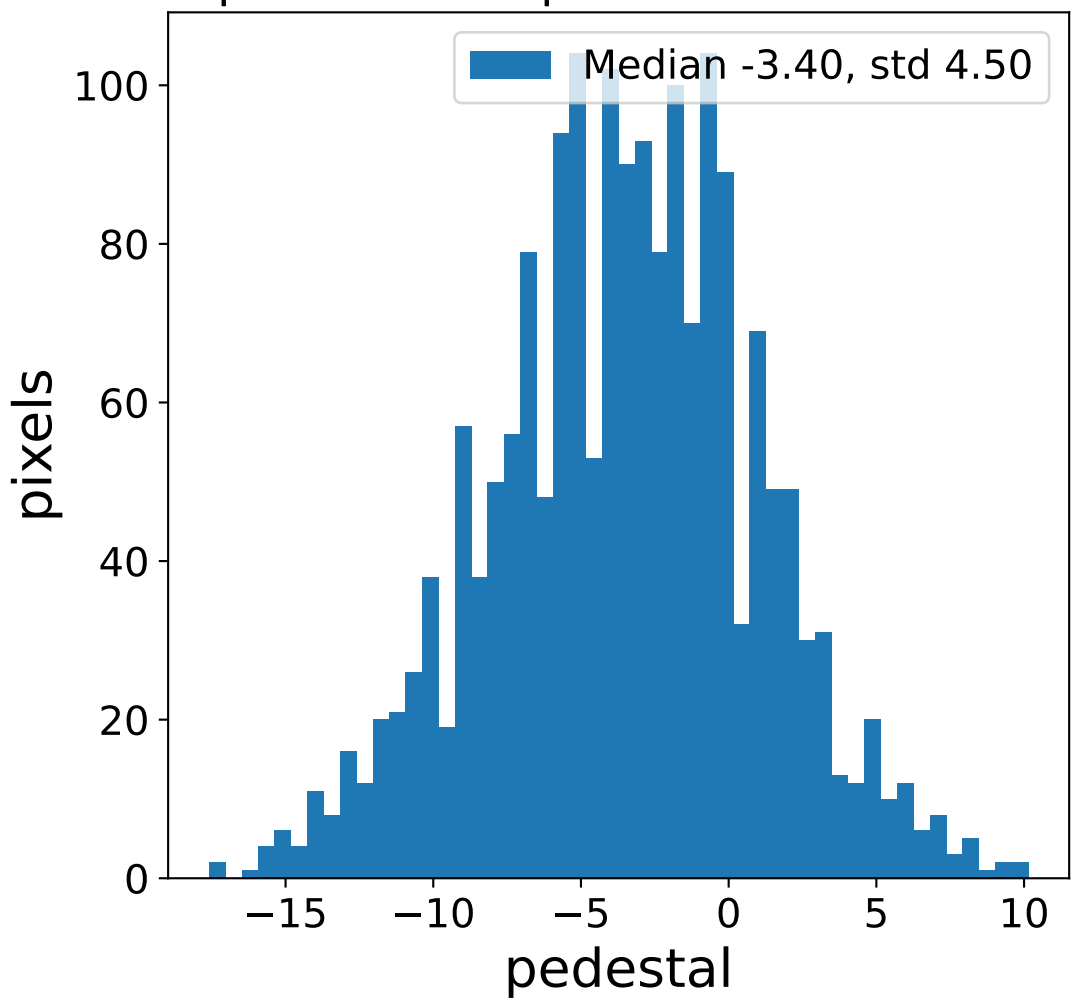

Run 7672

Run 7672

Run 7672 channel: HG

FF sample of 10000 events

pedestal sample of 10000 events

flat-fielded gain [ADC/pe]

Run 7672 channel: LG

FF sample of 10000 events

pedestal sample of 10000 events

flat-fielded gain [ADC/pe]