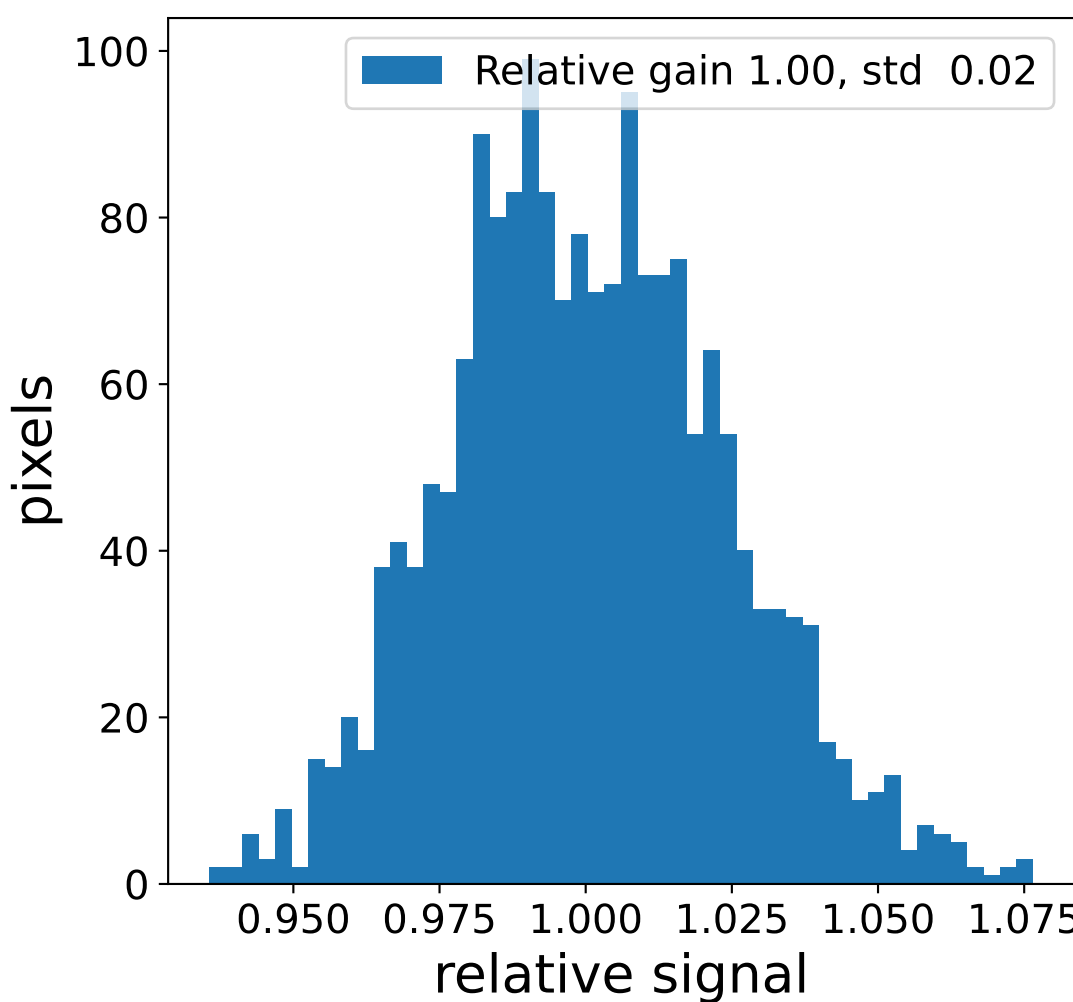

Run 7672

Run 7672

Run 7672 channel: HG

FF sample of 10000 events

pedestal sample of 10000 events

flat-fielded gain [ADC/pe]

Run 7672 channel: LG

FF sample of 10000 events

pedestal sample of 10000 events

flat-fielded gain [ADC/pe]