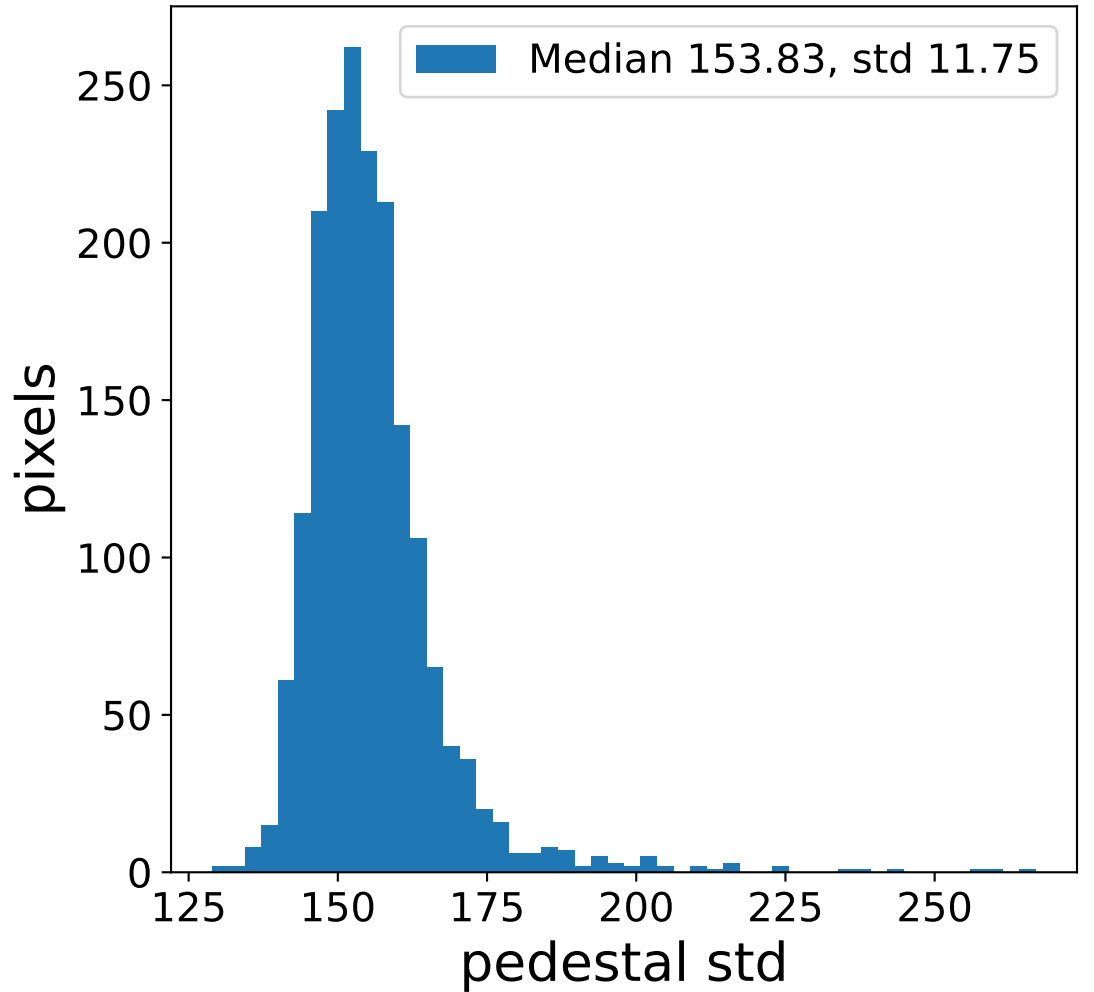

Run 7672

Run 7672

Run 7672 channel: HG

FF sample of 10000 events

pedestal sample of 10000 events

flat-fielded gain [ADC/pe]

Run 7672 channel: LG

FF sample of 10000 events

pedestal sample of 10000 events

flat-fielded gain [ADC/pe]