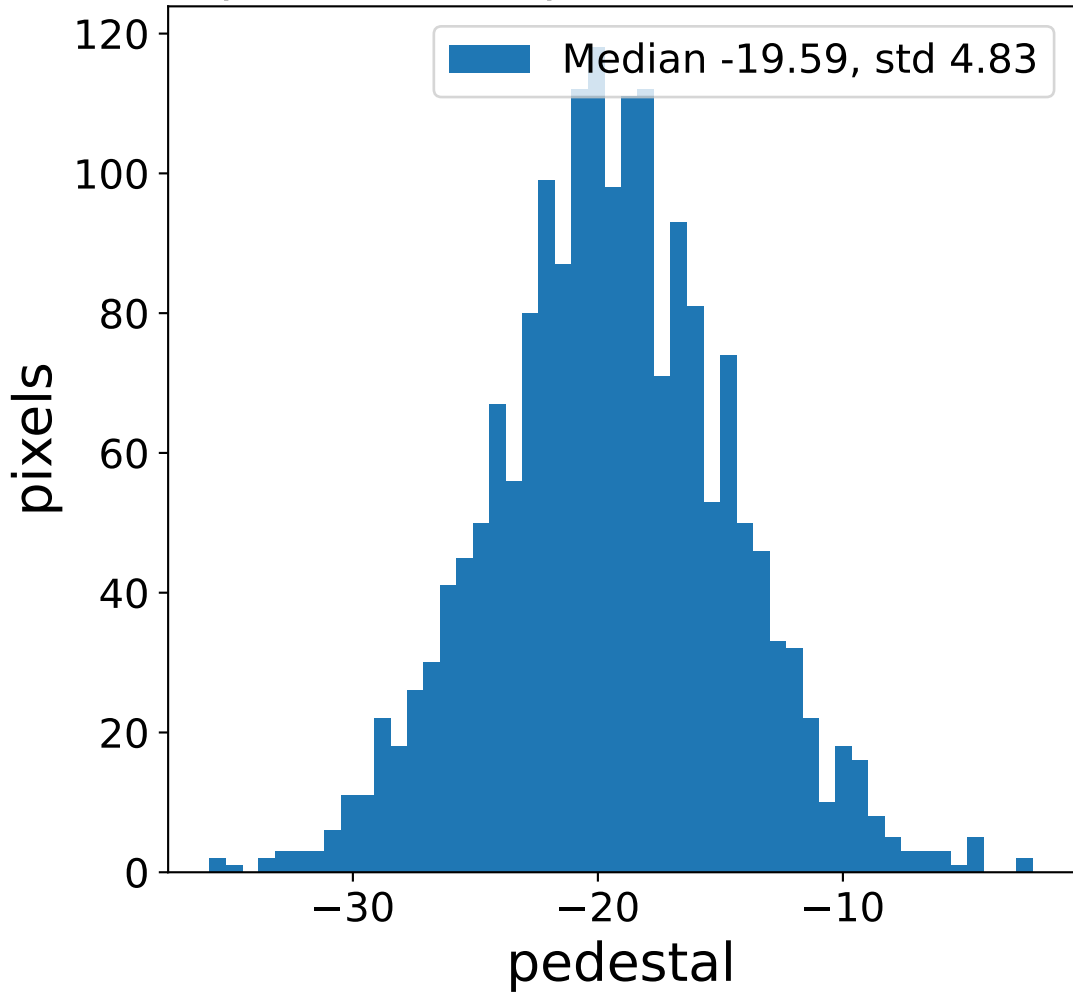

Run 7672

Run 7672

Run 7672 channel: HG

FF sample of 10000 events

pedestal sample of 10000 events

flat-fielded gain [ADC/pe]

Run 7672 channel: LG

FF sample of 10000 events

pedestal sample of 10000 events

flat-fielded gain [ADC/pe]