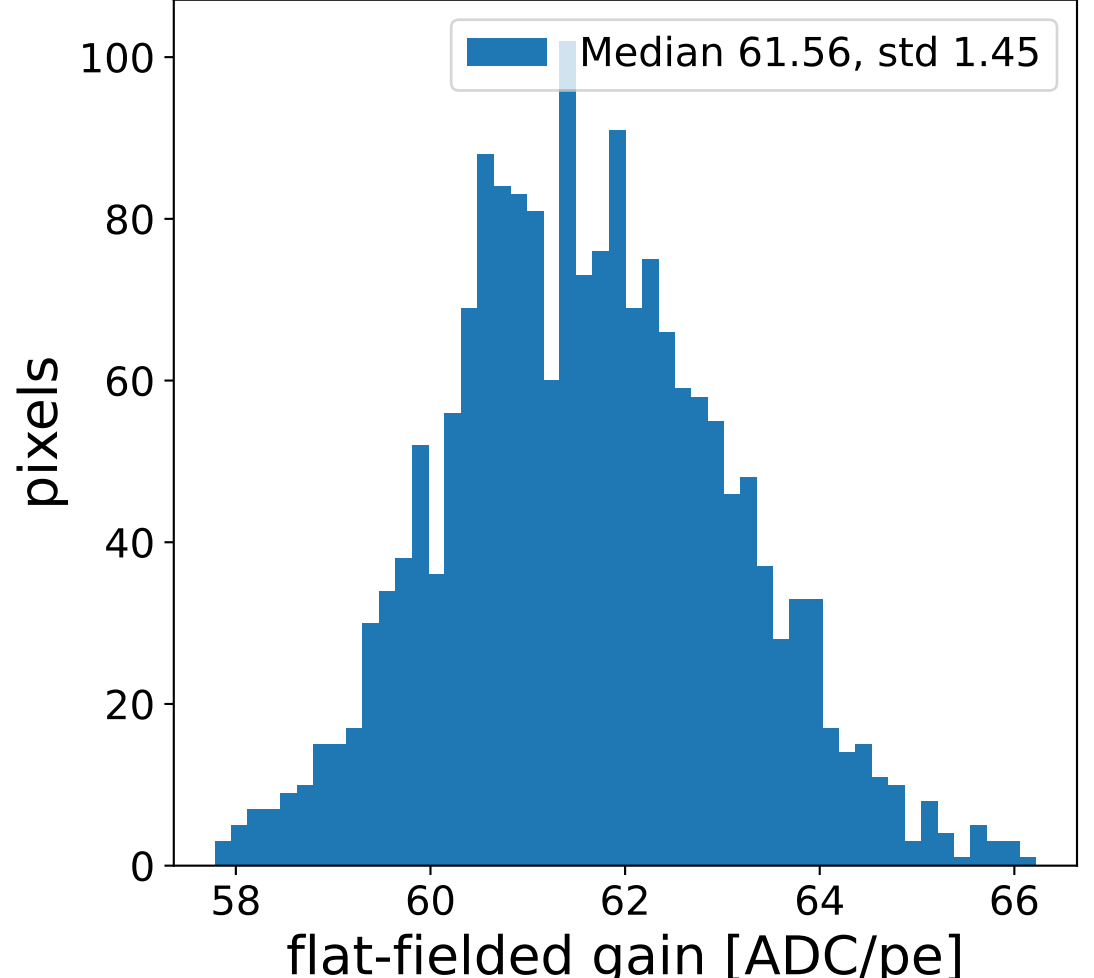

Run 7672

Run 7672

Run 7672 channel: HG

FF sample of 10000 events

pedestal sample of 10000 events

flat-fielded gain [ADC/pe]

Run 7672 channel: LG

FF sample of 10000 events

pedestal sample of 10000 events

flat-fielded gain [ADC/pe]