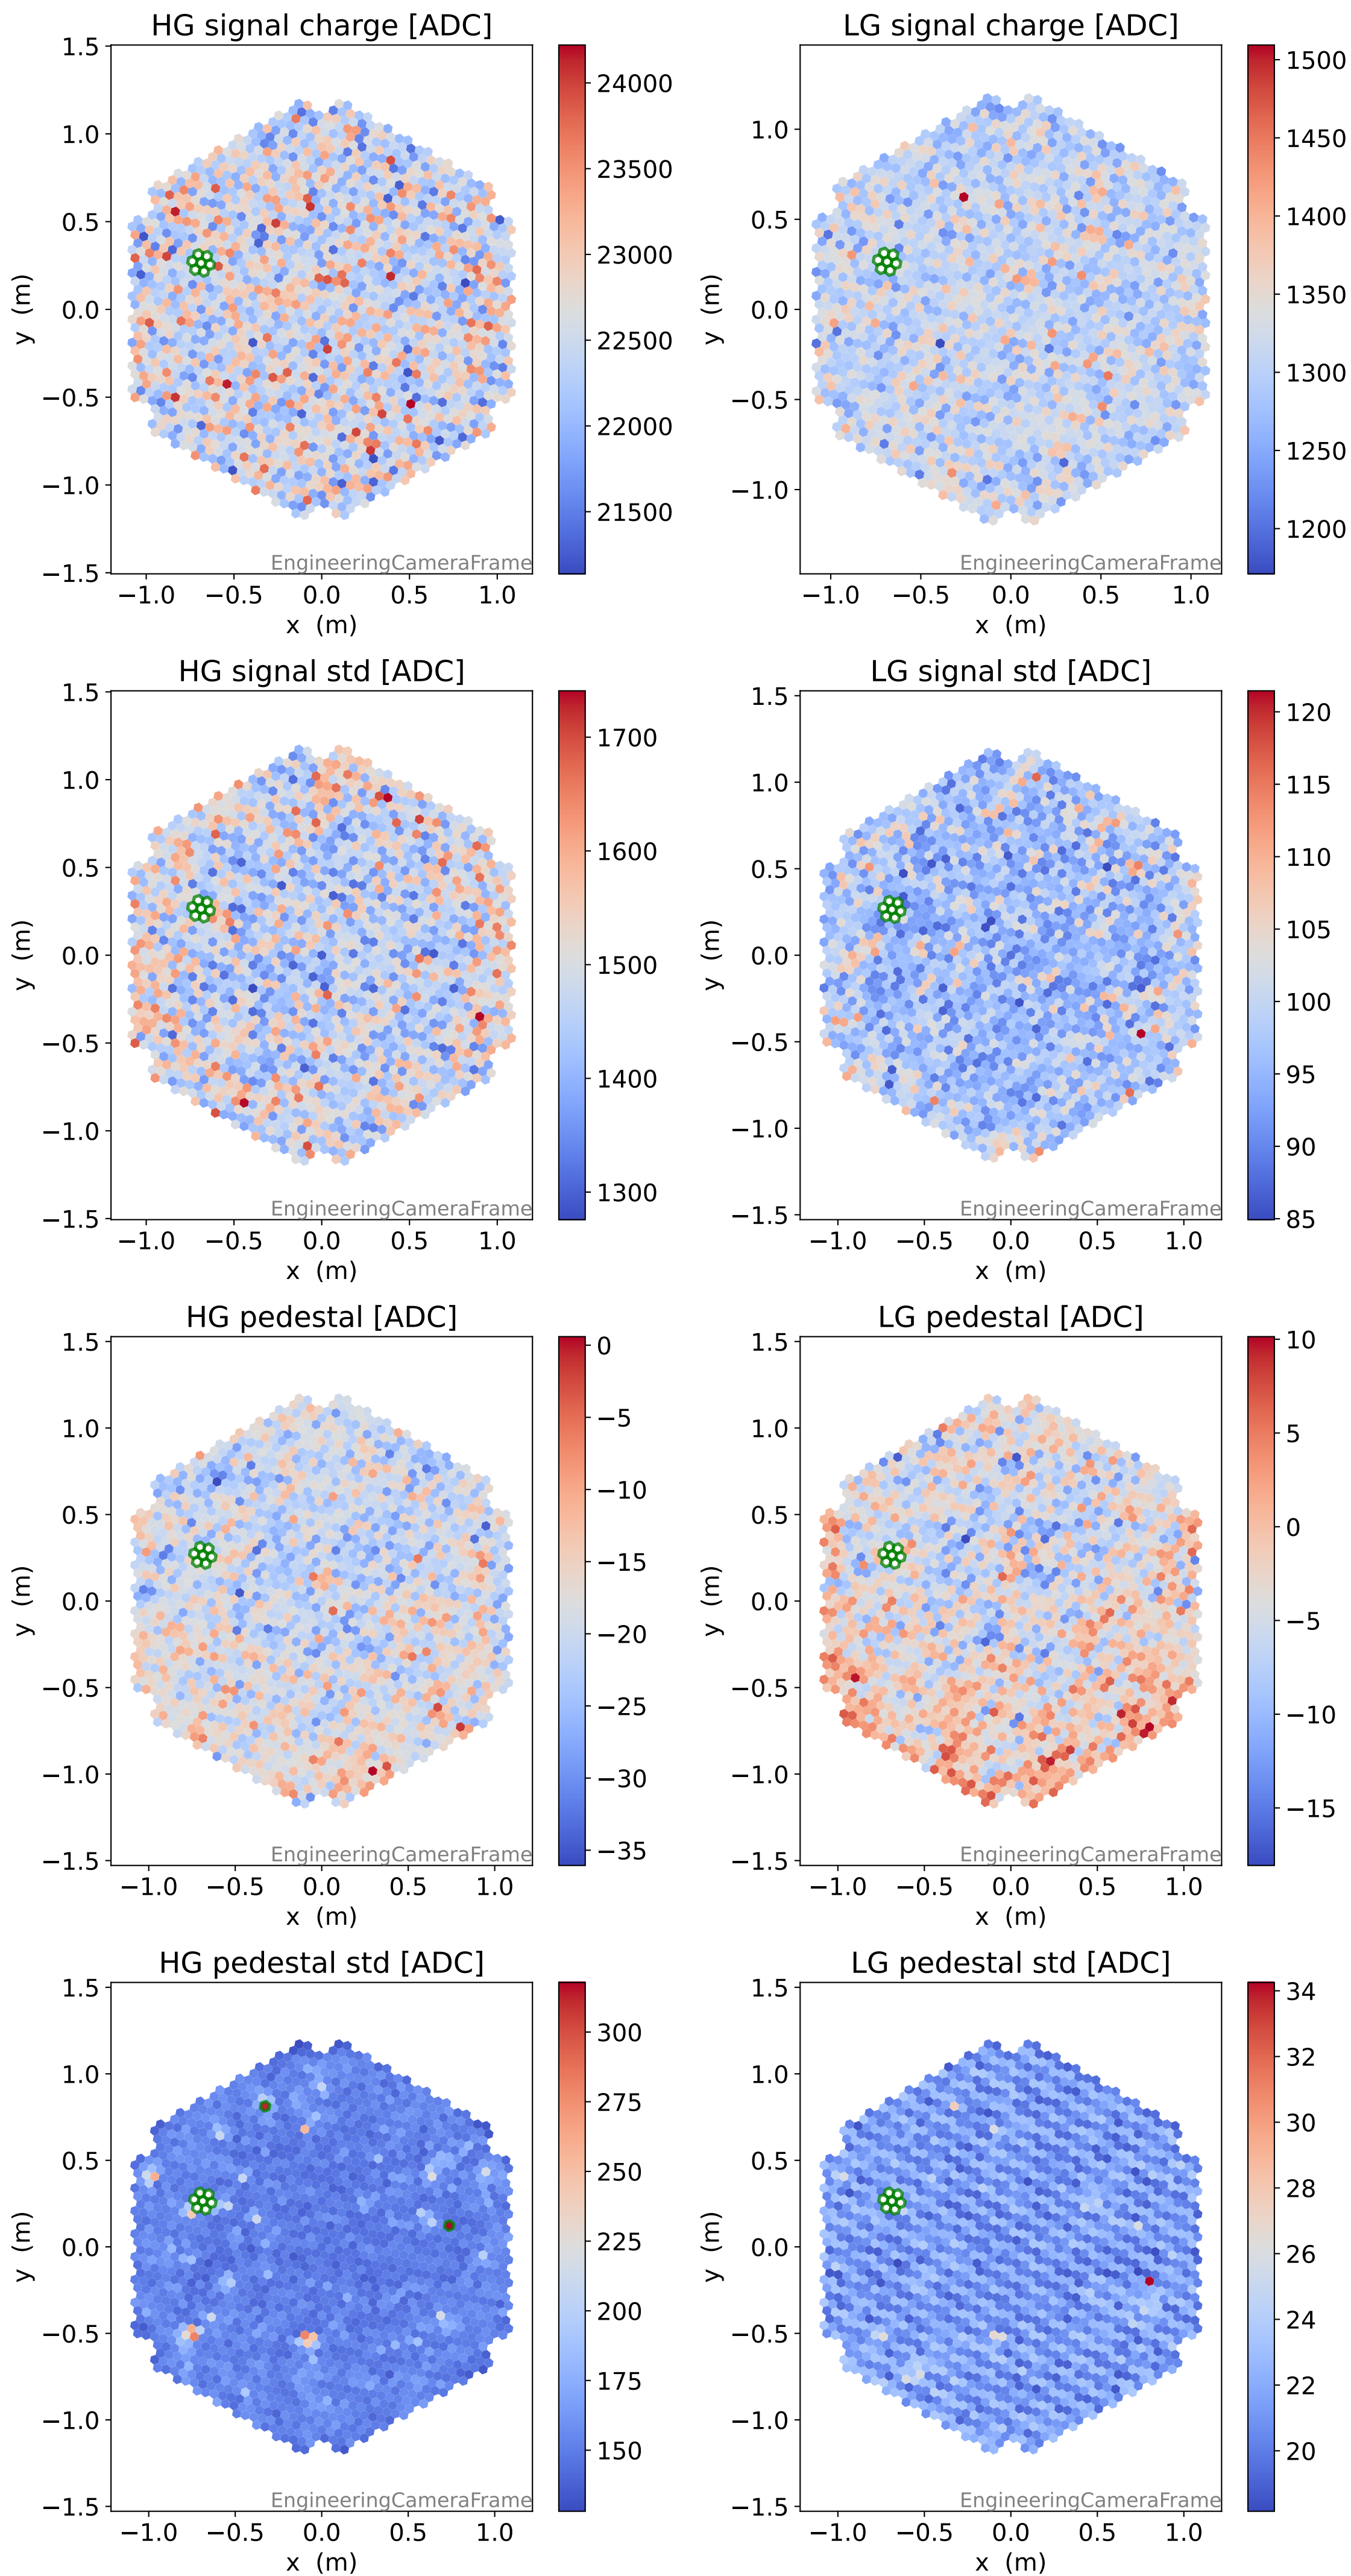

Run 7672

Run 7672

Run 7672 channel: HG

FF sample of 10000 events

pedestal sample of 10000 events

flat-fielded gain [ADC/pe]

Run 7672 channel: LG

FF sample of 10000 events

pedestal sample of 10000 events

flat-fielded gain [ADC/pe]