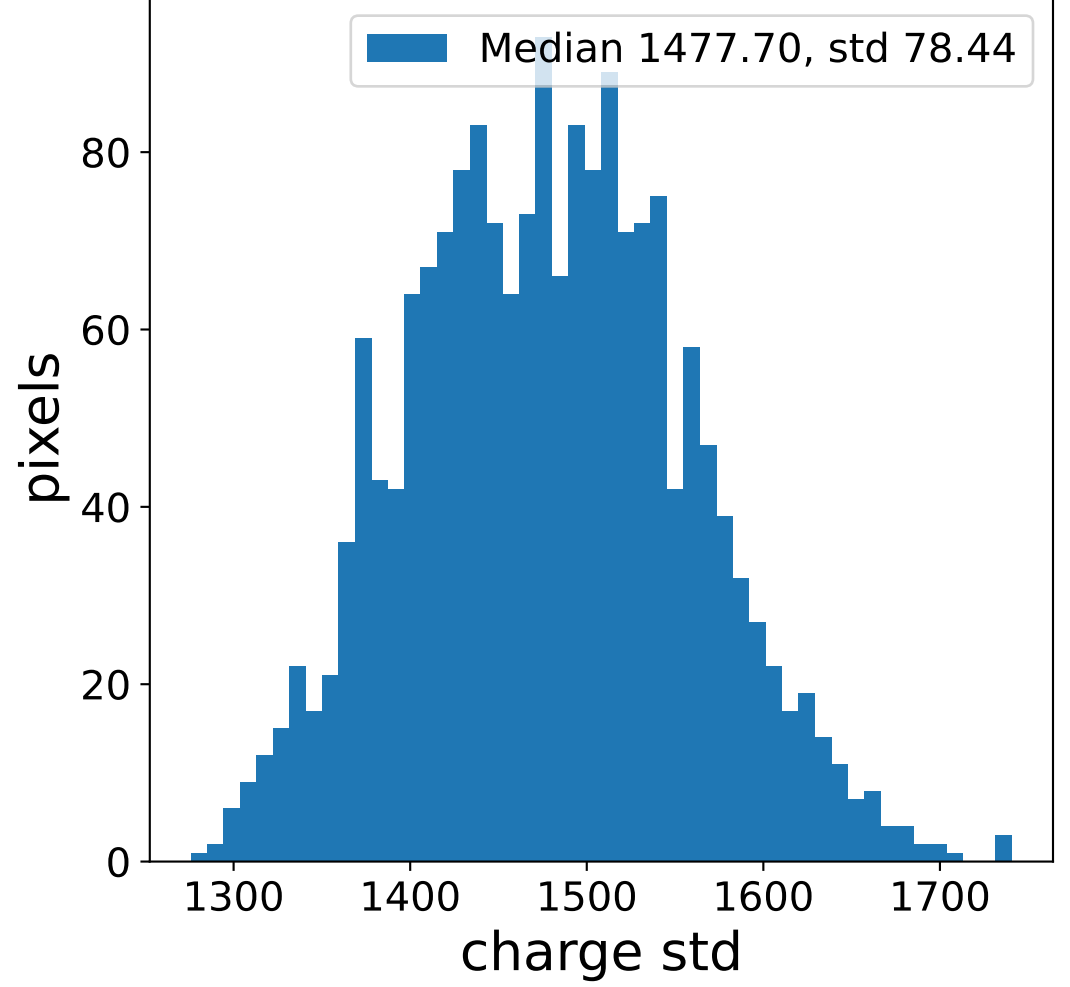

Run 7672

Run 7672

Run 7672 channel: HG

FF sample of 10000 events

pedestal sample of 10000 events

flat-fielded gain [ADC/pe]

Run 7672 channel: LG

FF sample of 10000 events

pedestal sample of 10000 events

flat-fielded gain [ADC/pe]