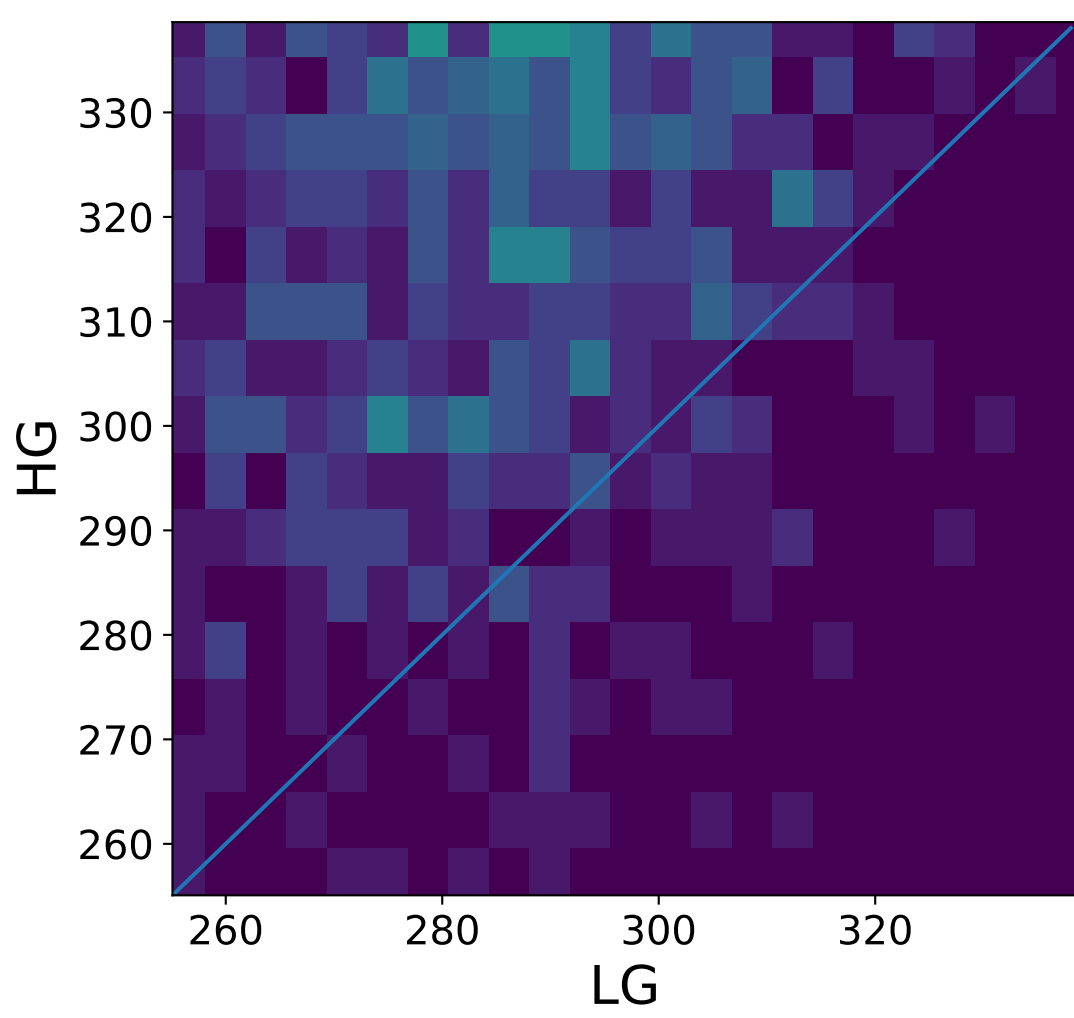

Run 7672

Run 7672

Run 7672 channel: HG

FF sample of 10000 events

pedestal sample of 10000 events

flat-fielded gain [ADC/pe]

Run 7672 channel: LG

FF sample of 10000 events

pedestal sample of 10000 events

flat-fielded gain [ADC/pe]