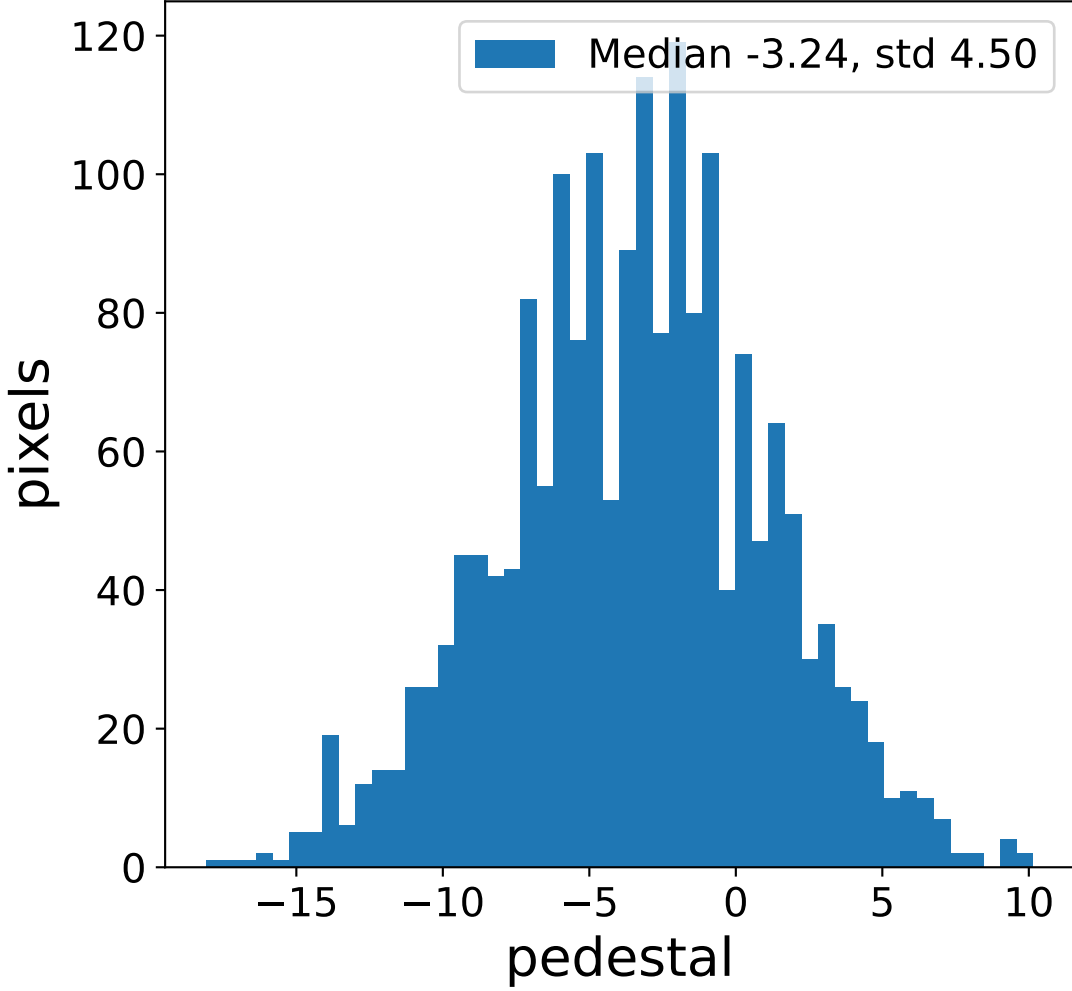

Run 7672

Run 7672

Run 7672 channel: HG

FF sample of 10000 events

pedestal sample of 10000 events

flat-fielded gain [ADC/pe]

Run 7672 channel: LG

FF sample of 10000 events

pedestal sample of 10000 events

flat-fielded gain [ADC/pe]