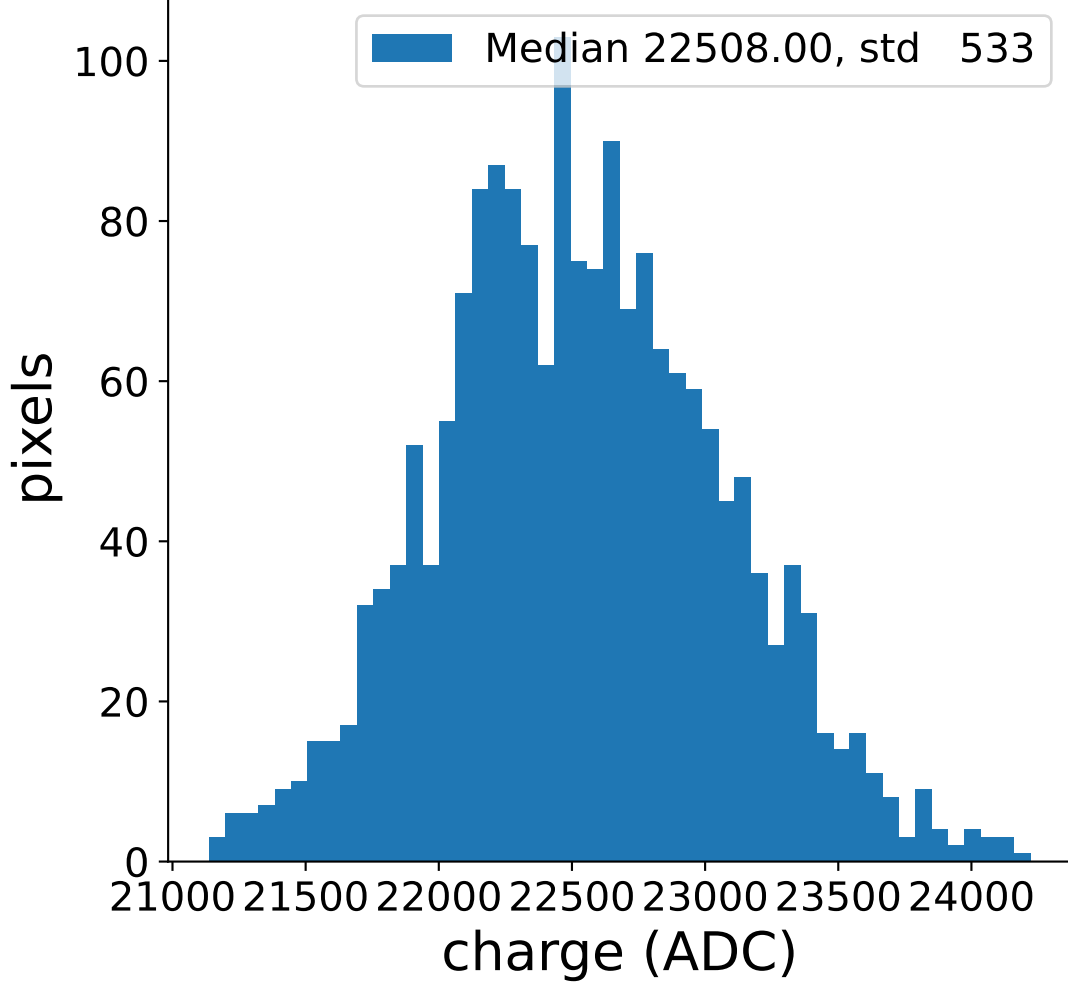

Run 7672

Run 7672

Run 7672 channel: HG

FF sample of 10000 events

pedestal sample of 10000 events

flat-fielded gain [ADC/pe]

Run 7672 channel: LG

FF sample of 10000 events

pedestal sample of 10000 events

flat-fielded gain [ADC/pe]