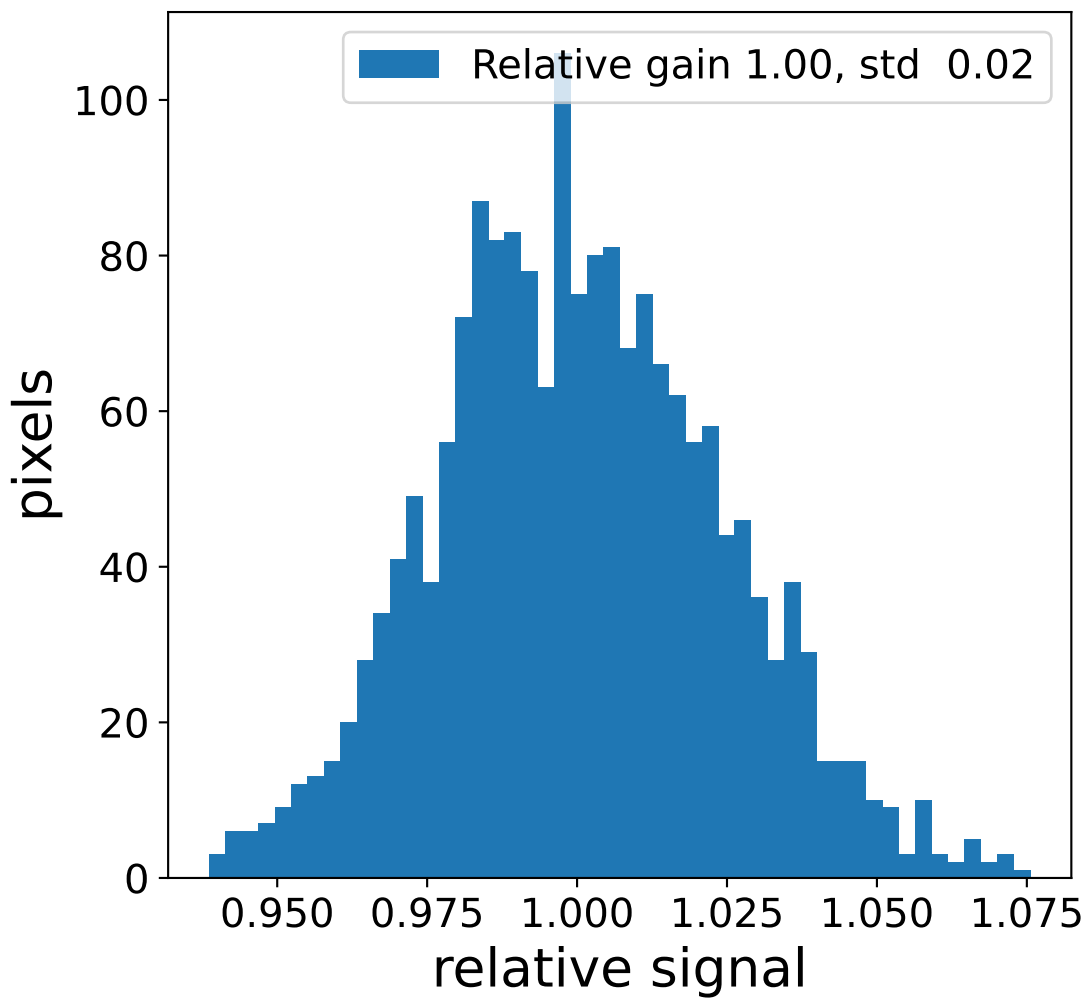

Run 7672

Run 7672

Run 7672 channel: HG

FF sample of 10000 events

pedestal sample of 10000 events

flat-fielded gain [ADC/pe]

Run 7672 channel: LG

FF sample of 10000 events

pedestal sample of 10000 events

flat-fielded gain [ADC/pe]