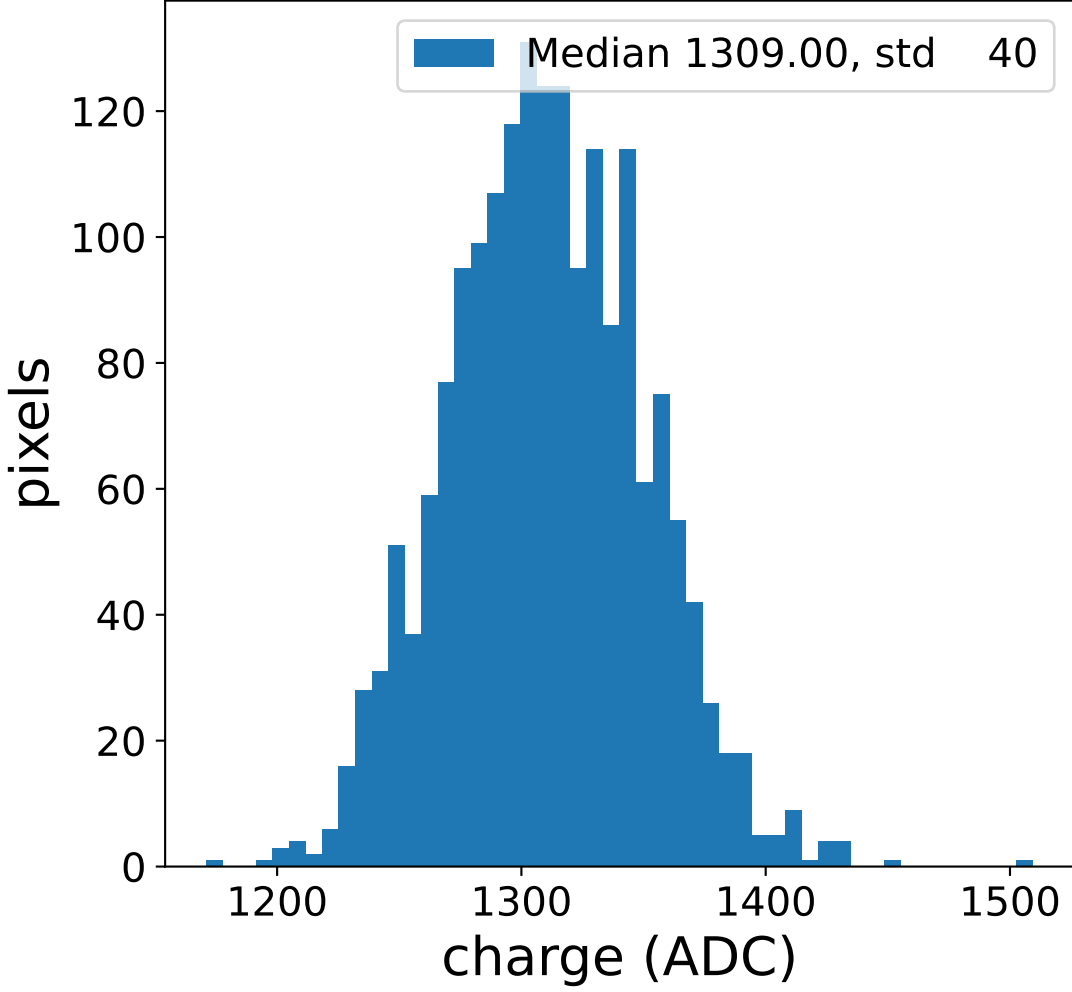

Run 7672

Run 7672

Run 7672 channel: HG

FF sample of 10000 events

pedestal sample of 10000 events

flat-fielded gain [ADC/pe]

Run 7672 channel: LG

FF sample of 10000 events

pedestal sample of 10000 events

flat-fielded gain [ADC/pe]