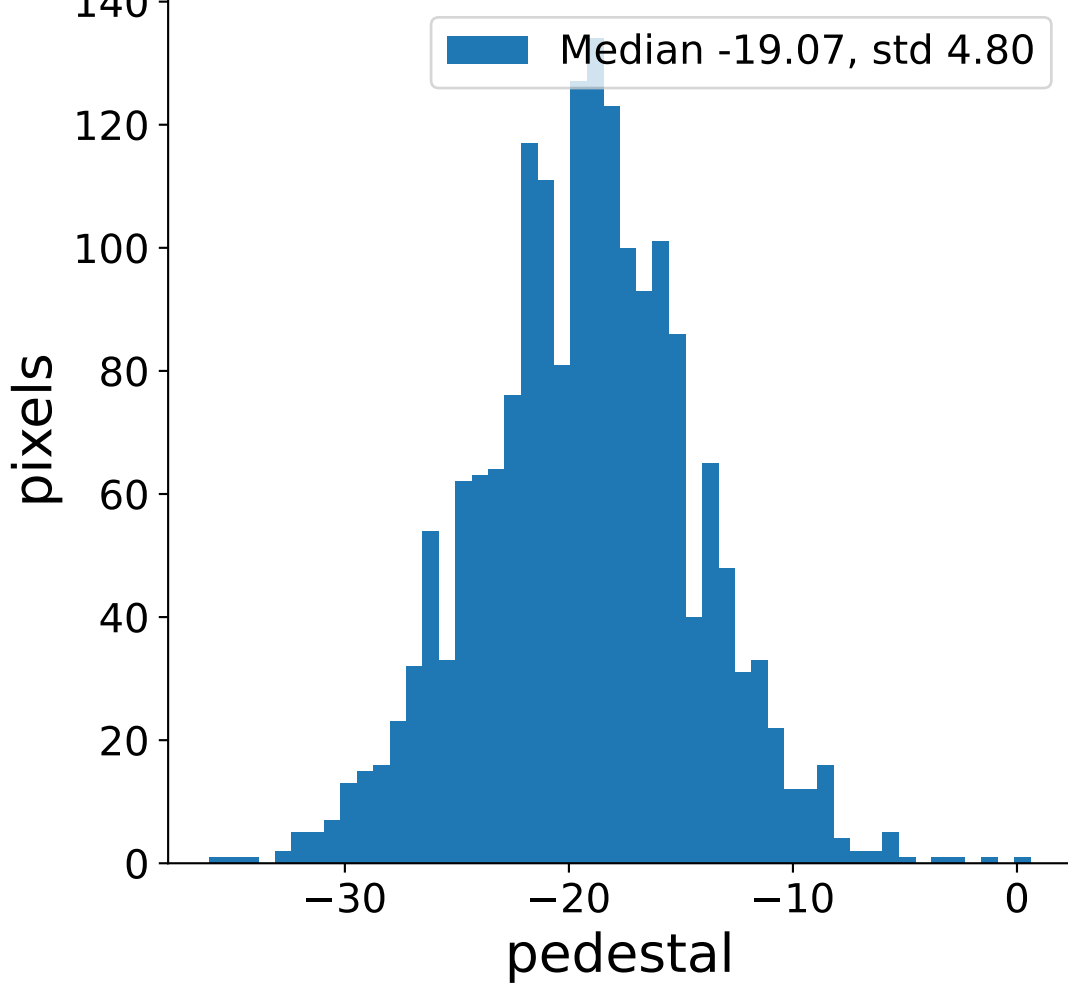

Run 7672

Run 7672

Run 7672 channel: HG

FF sample of 10000 events

pedestal sample of 10000 events

flat-fielded gain [ADC/pe]

Run 7672 channel: LG

FF sample of 10000 events

pedestal sample of 10000 events

flat-fielded gain [ADC/pe]