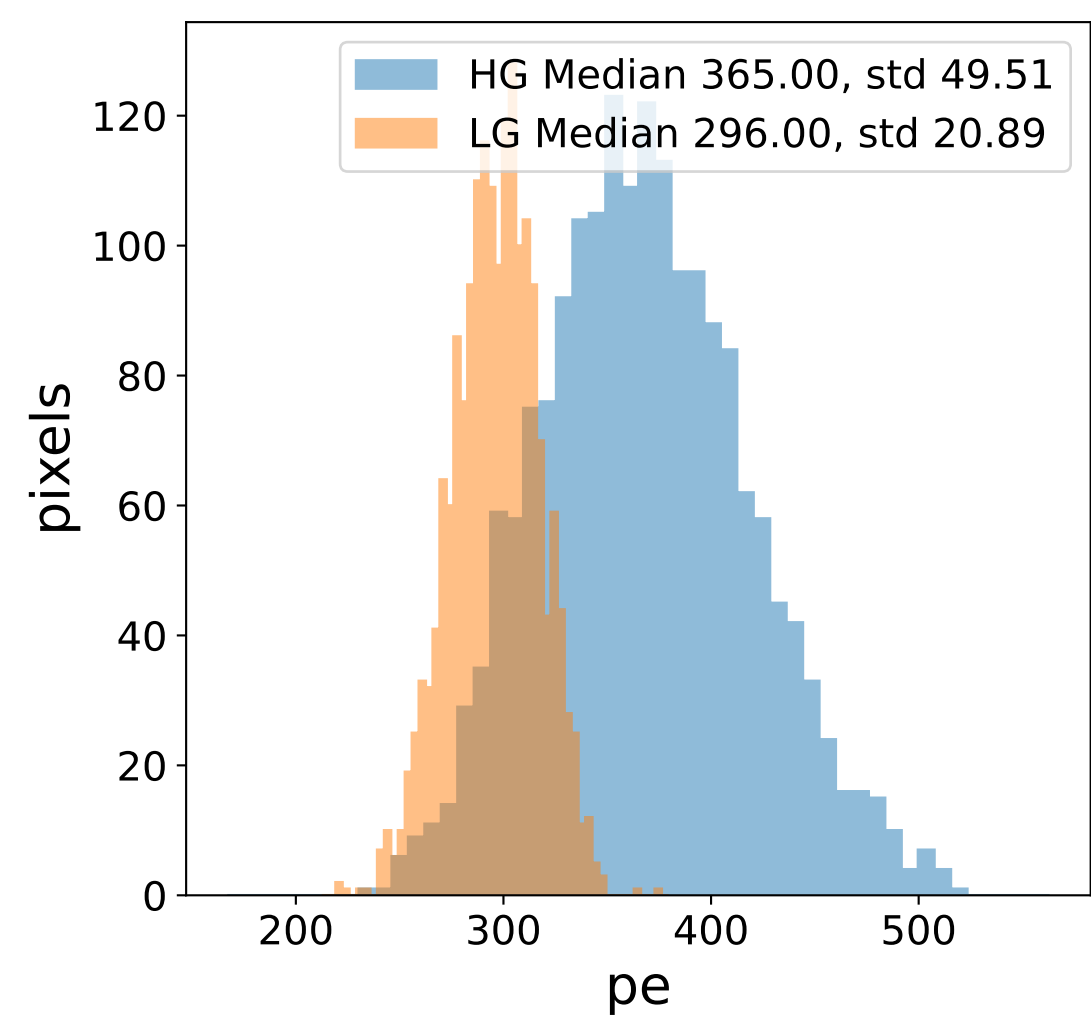

Run 7672

Run 7672

Run 7672 channel: HG

FF sample of 10000 events

pedestal sample of 10000 events

flat-fielded gain [ADC/pe]

Run 7672 channel: LG

FF sample of 10000 events

pedestal sample of 10000 events

flat-fielded gain [ADC/pe]