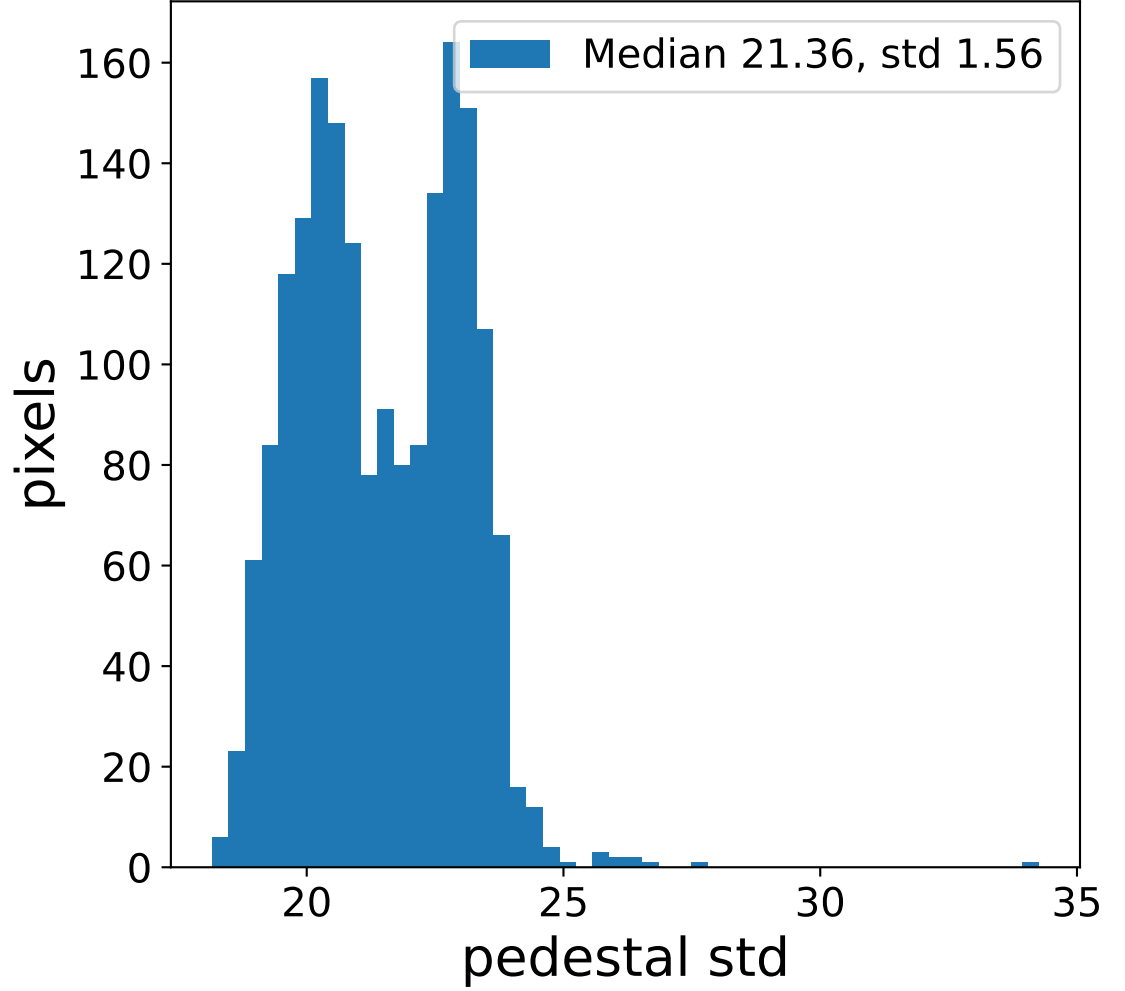

Run 7672

Run 7672

Run 7672 channel: HG

FF sample of 10000 events

pedestal sample of 10000 events

flat-fielded gain [ADC/pe]

Run 7672 channel: LG

FF sample of 10000 events

pedestal sample of 10000 events

flat-fielded gain [ADC/pe]