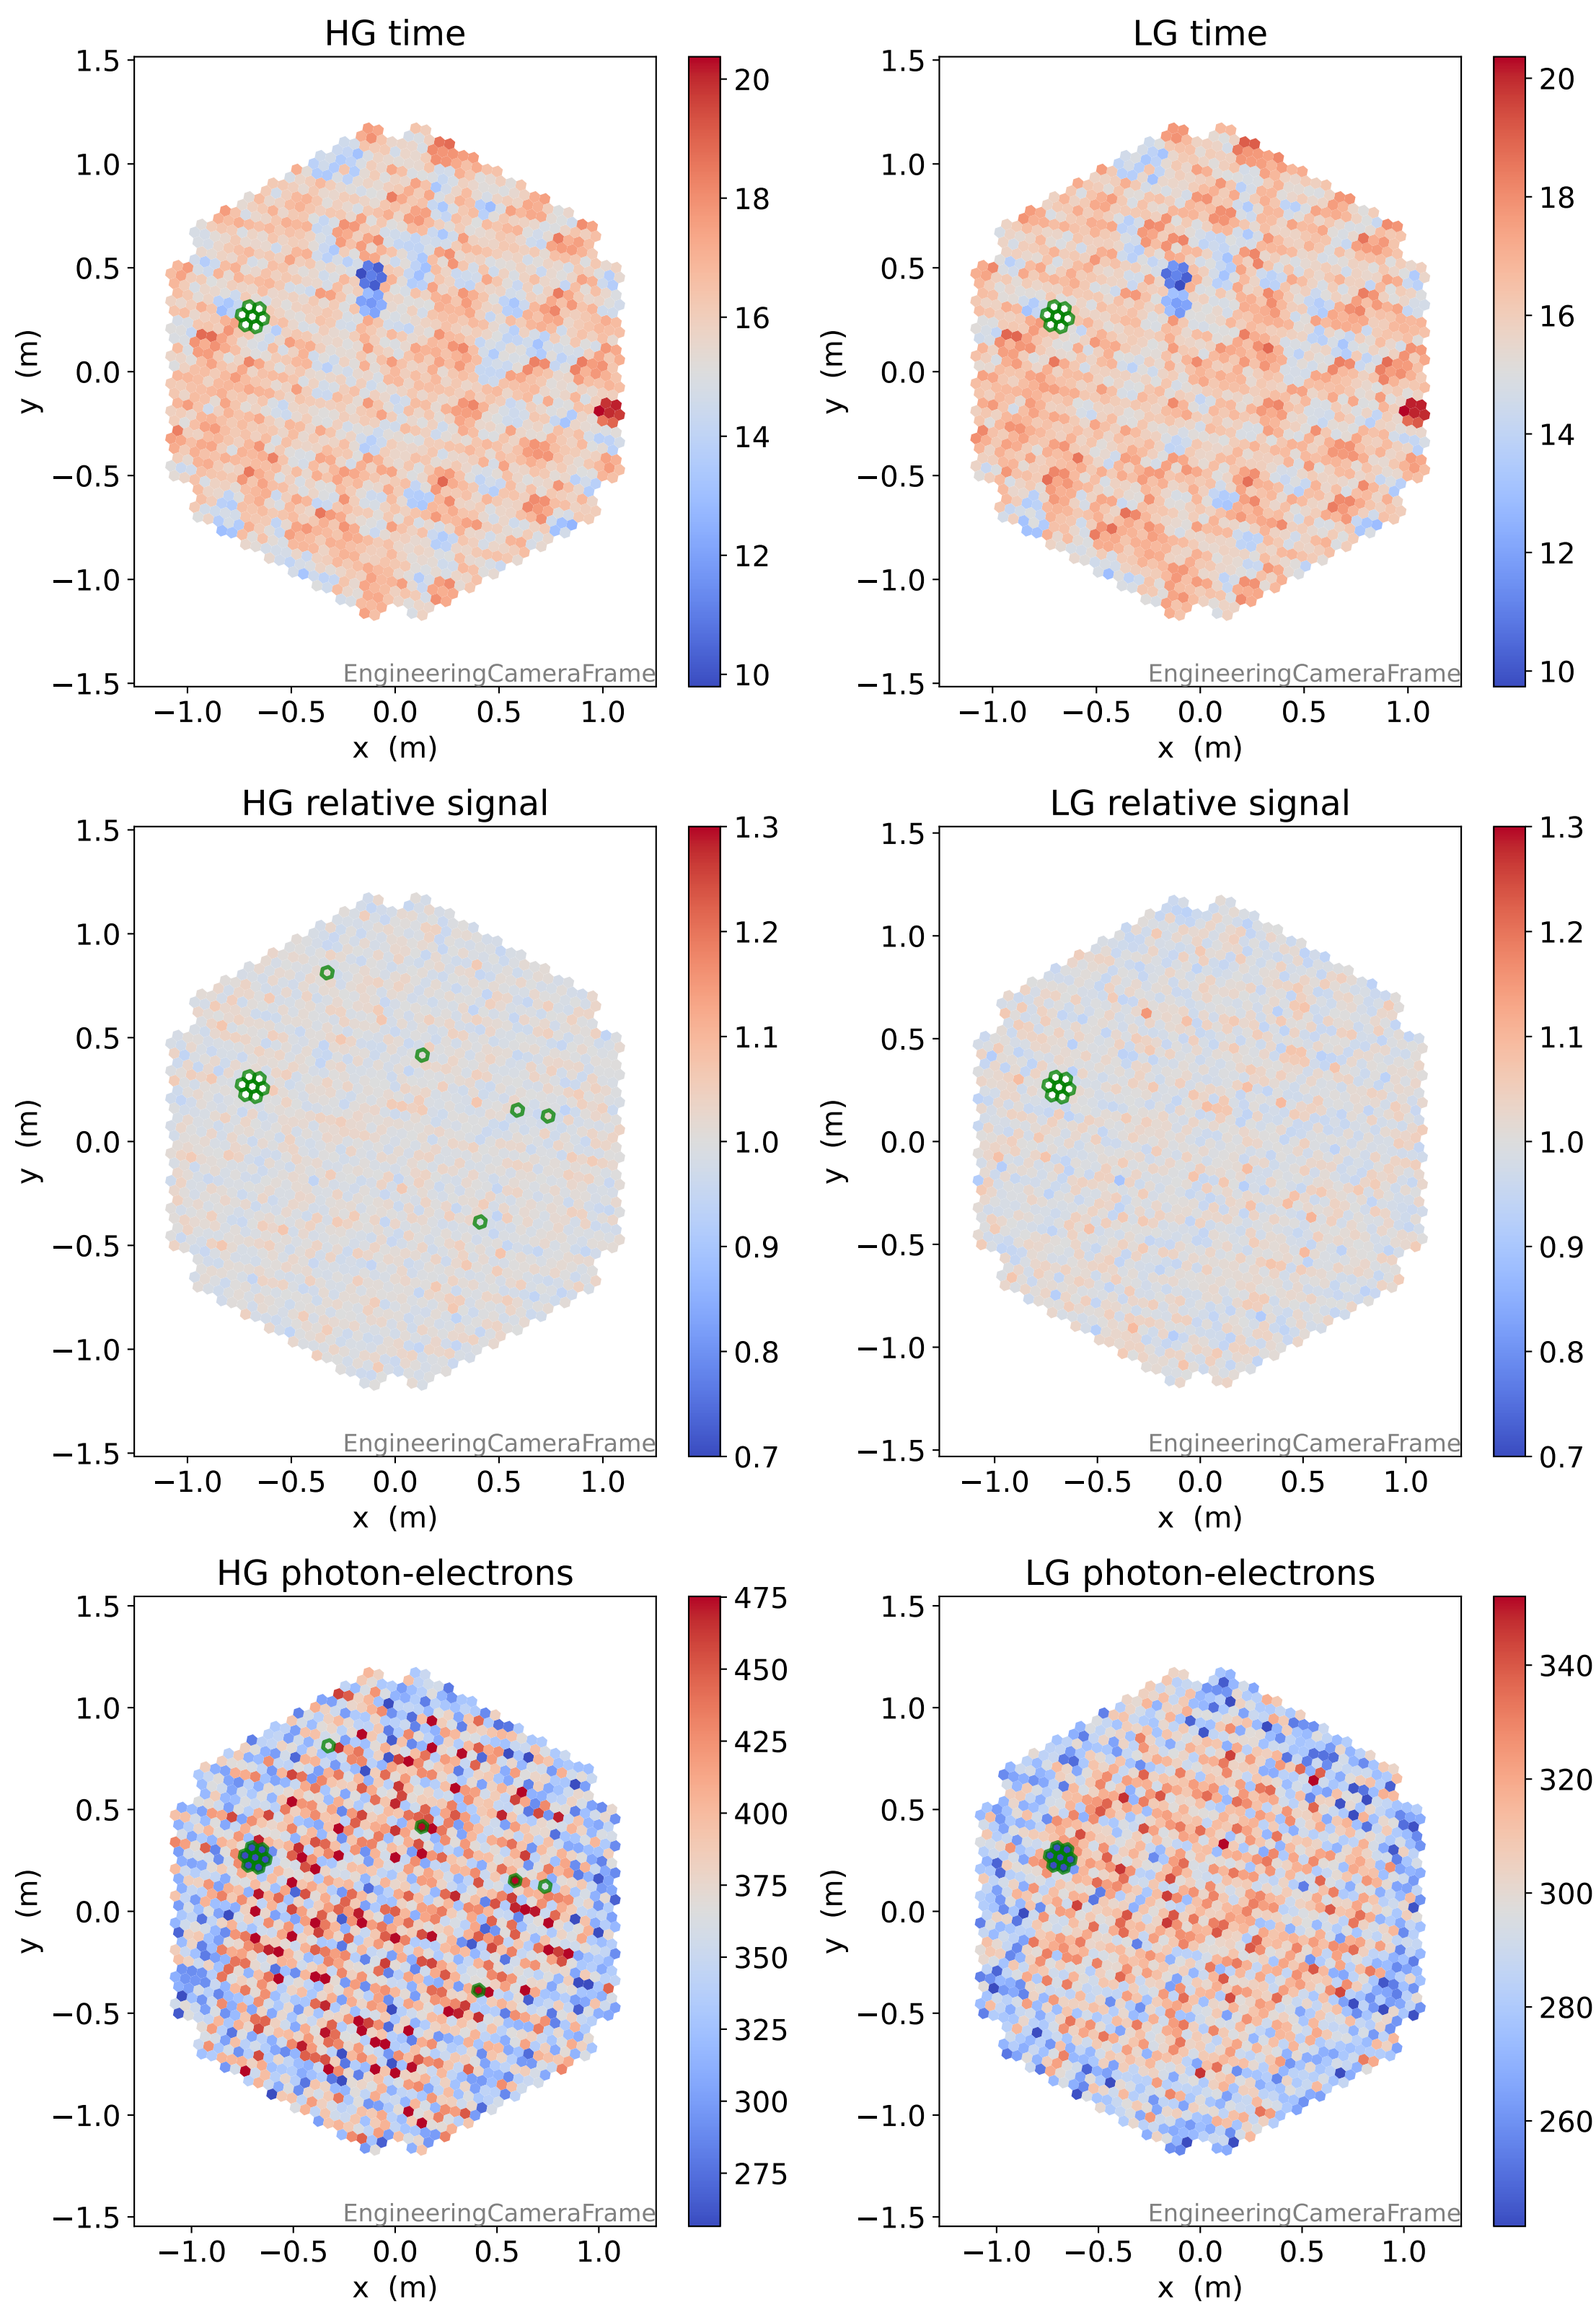

Run 7672

Run 7672

Run 7672 channel: HG

FF sample of 10000 events

pedestal sample of 10000 events

flat-fielded gain [ADC/pe]

Run 7672 channel: LG

FF sample of 10000 events

pedestal sample of 10000 events

flat-fielded gain [ADC/pe]