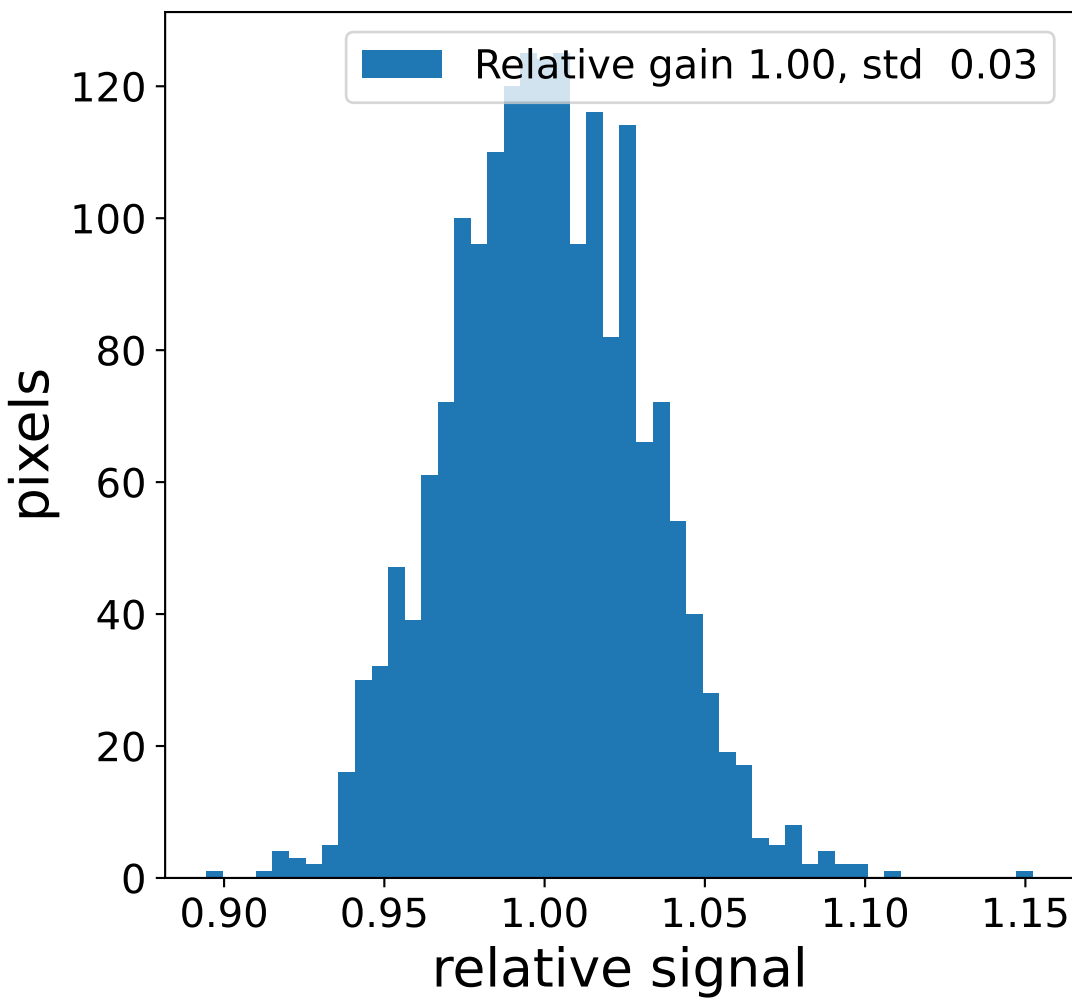

Run 7672

Run 7672

Run 7672 channel: HG

FF sample of 10000 events

pedestal sample of 10000 events

flat-fielded gain [ADC/pe]

Run 7672 channel: LG

FF sample of 10000 events

pedestal sample of 10000 events

flat-fielded gain [ADC/pe]