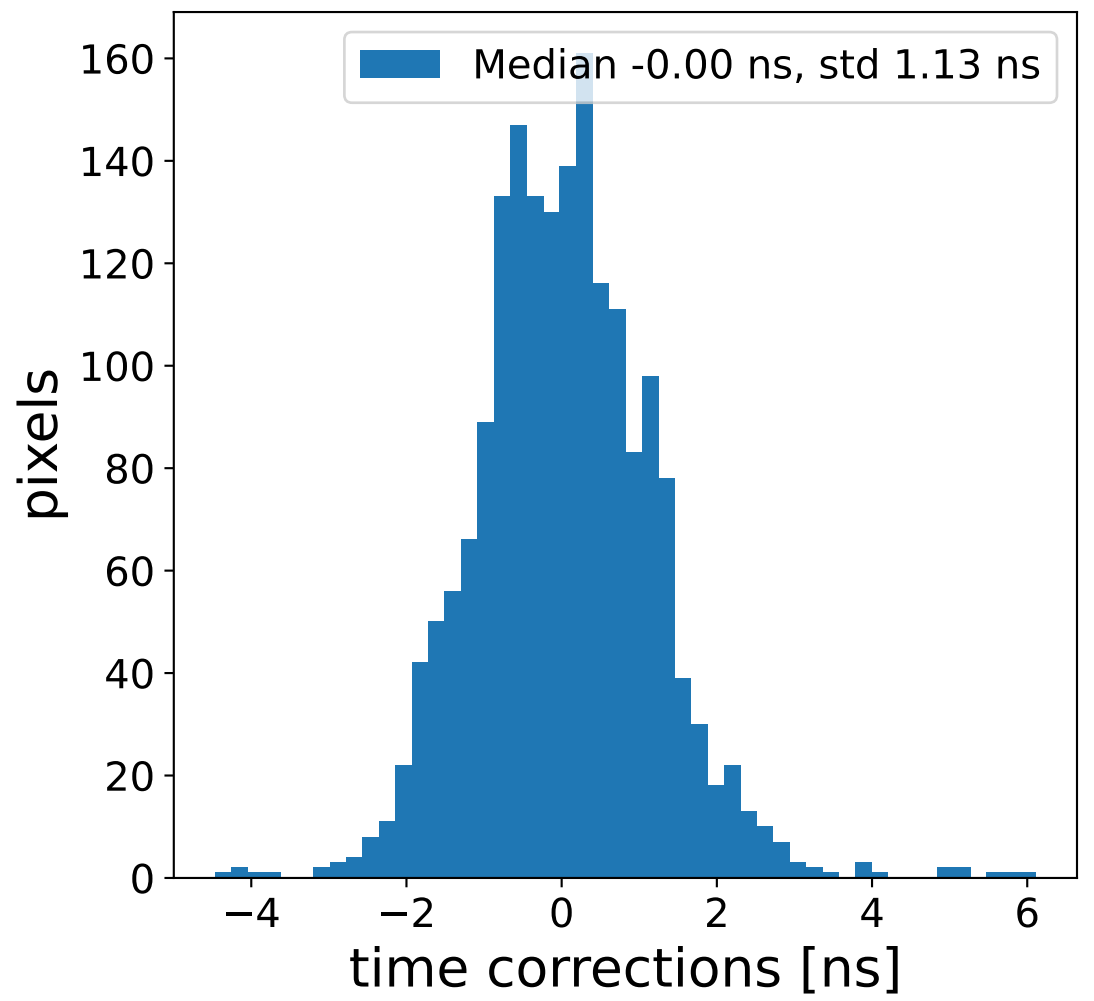

Run 7672

Run 7672

Run 7672 channel: HG

FF sample of 10000 events

pedestal sample of 10000 events

flat-fielded gain [ADC/pe]

Run 7672 channel: LG

FF sample of 10000 events

pedestal sample of 10000 events

flat-fielded gain [ADC/pe]