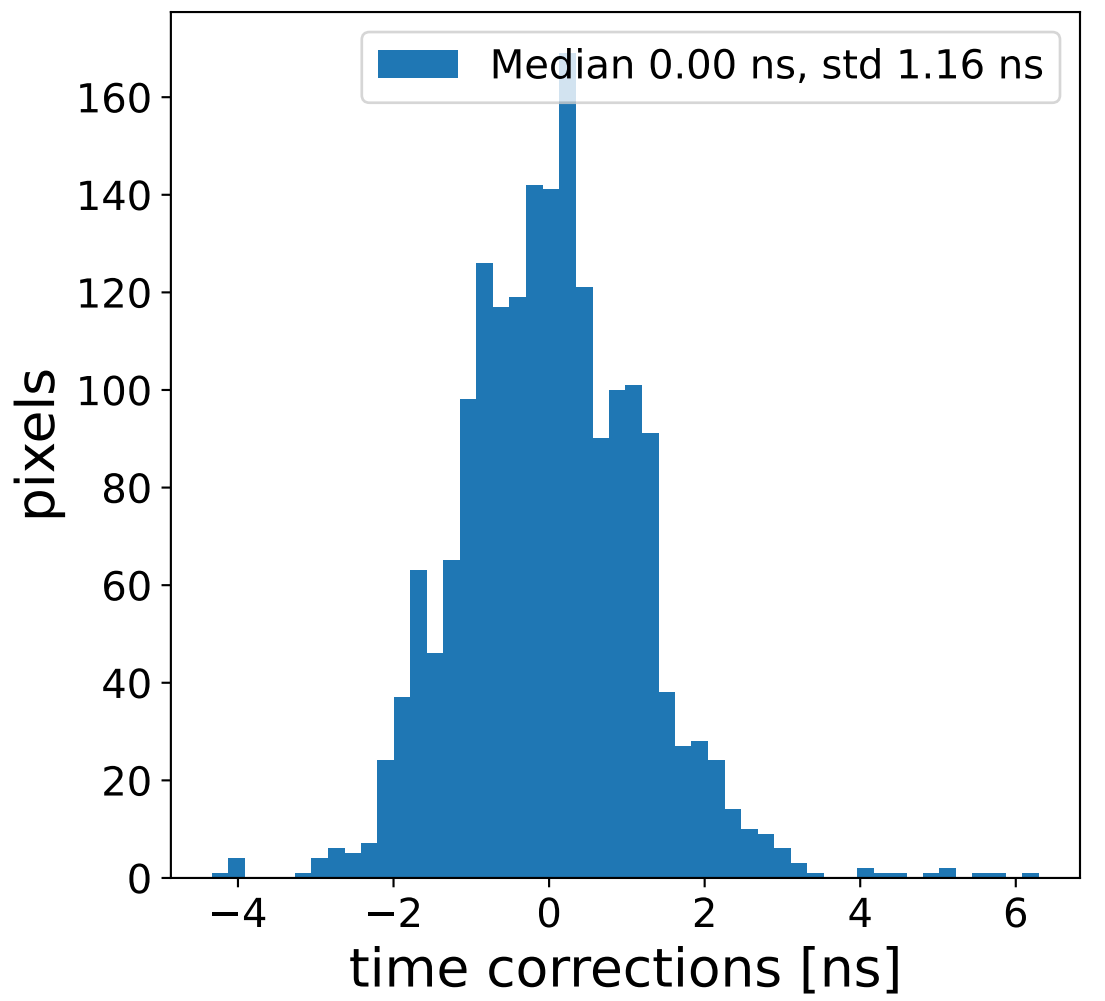

Run 7672

Run 7672

Run 7672 channel: HG

FF sample of 10000 events

pedestal sample of 10000 events

flat-fielded gain [ADC/pe]

Run 7672 channel: LG

FF sample of 10000 events

pedestal sample of 10000 events

flat-fielded gain [ADC/pe]