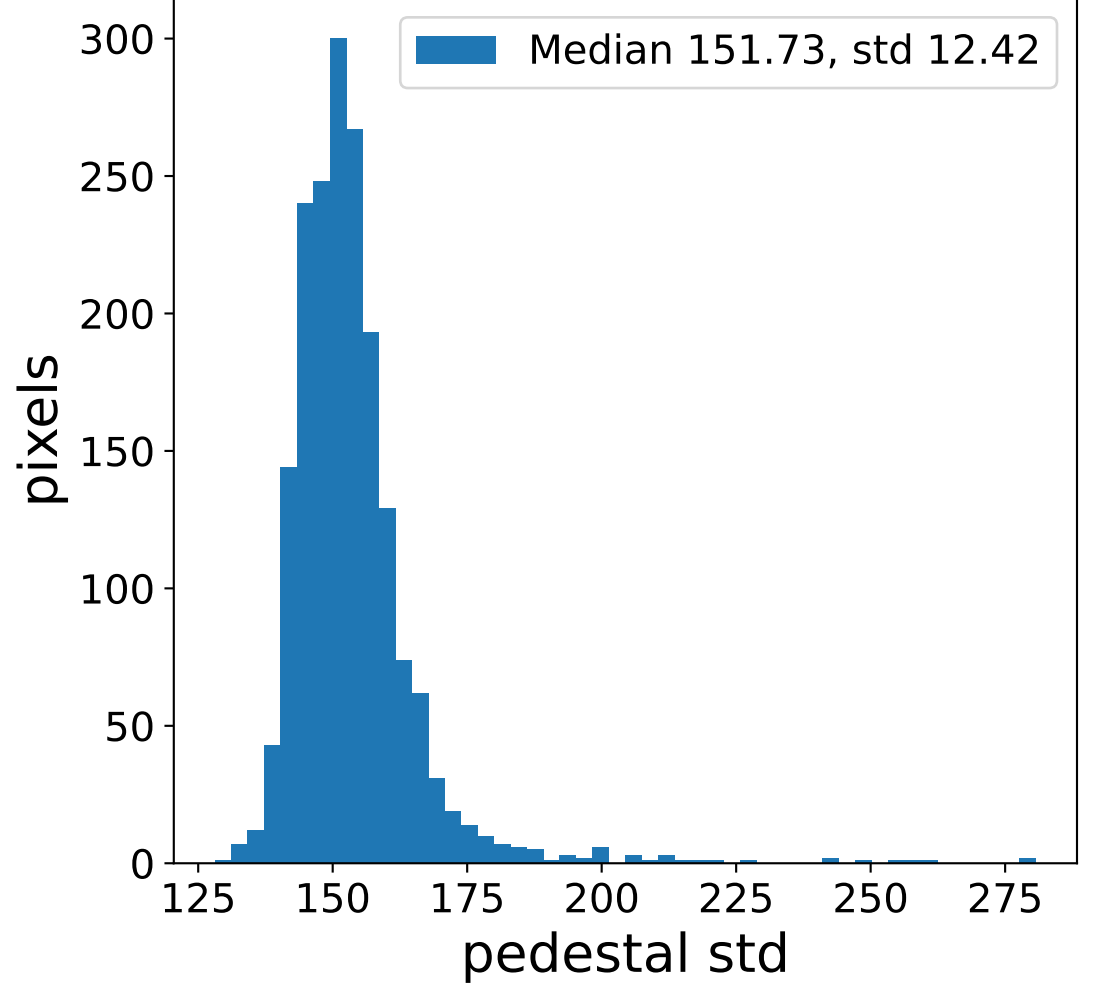

Run 7672

Run 7672

Run 7672 channel: HG

FF sample of 10000 events

pedestal sample of 10000 events

flat-fielded gain [ADC/pe]

Run 7672 channel: LG

FF sample of 10000 events

pedestal sample of 10000 events

flat-fielded gain [ADC/pe]