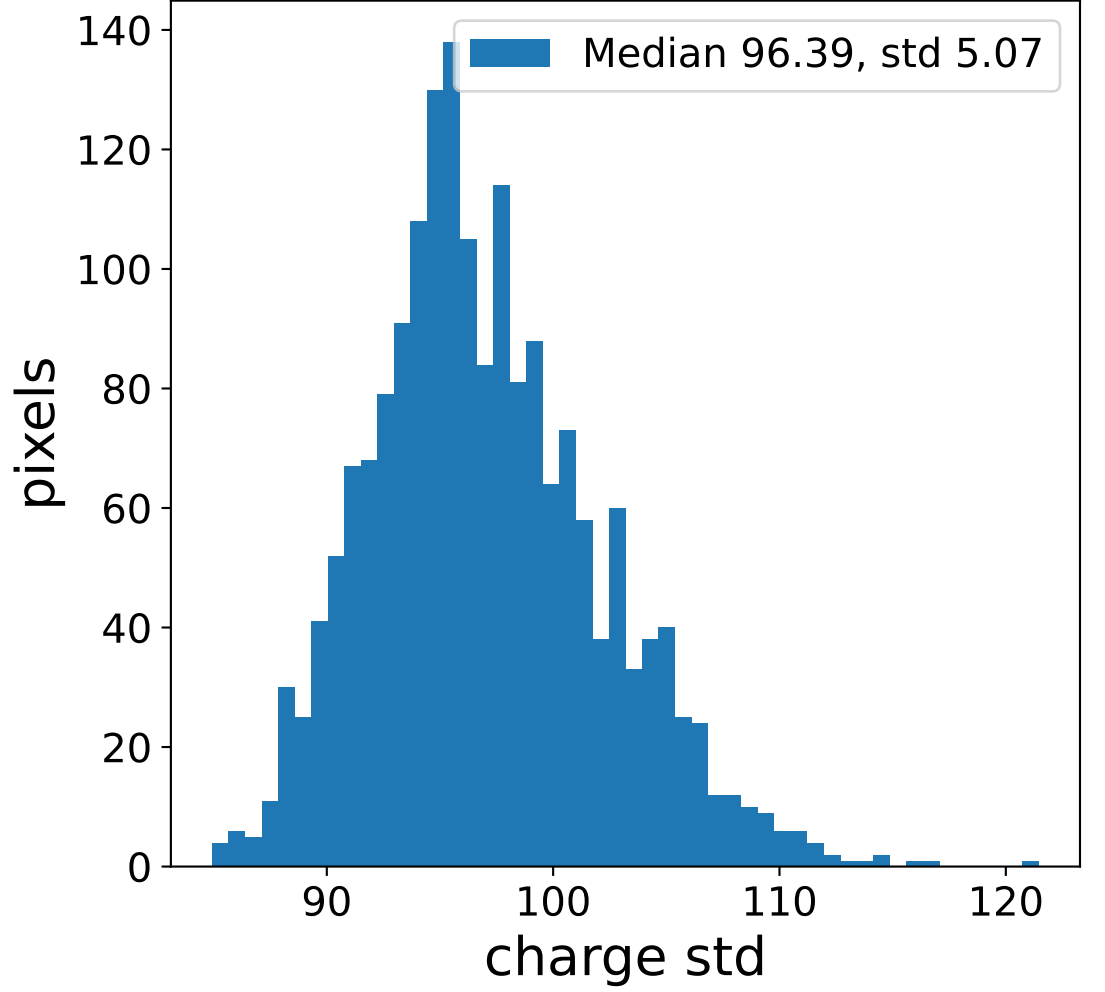

Run 7672

Run 7672

Run 7672 channel: HG

FF sample of 10000 events

pedestal sample of 10000 events

flat-fielded gain [ADC/pe]

Run 7672 channel: LG

FF sample of 10000 events

pedestal sample of 10000 events

flat-fielded gain [ADC/pe]