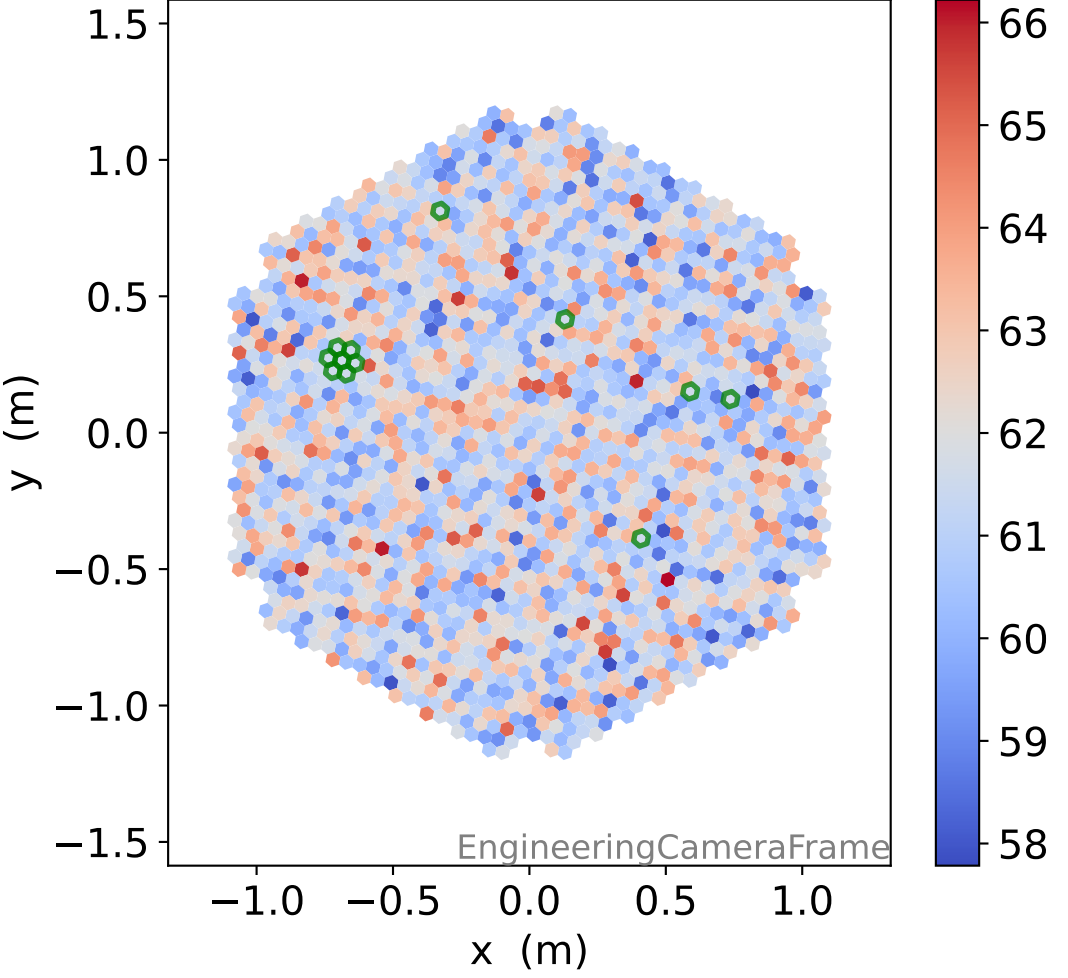

Run 7672

Run 7672

Run 7672 channel: HG

FF sample of 10000 events

pedestal sample of 10000 events

flat-fielded gain [ADC/pe]

Run 7672 channel: LG

FF sample of 10000 events

pedestal sample of 10000 events

flat-fielded gain [ADC/pe]