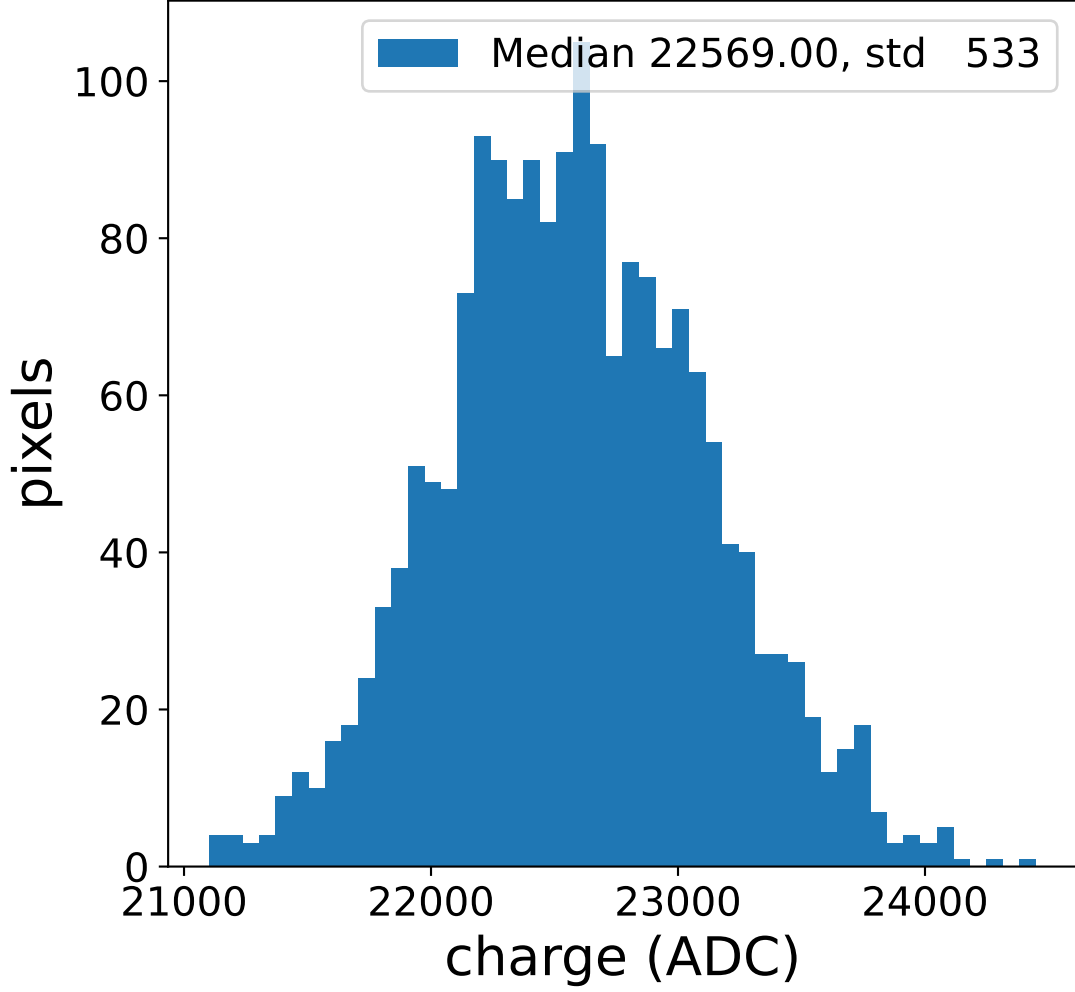

### pedestal sample of 10000 events