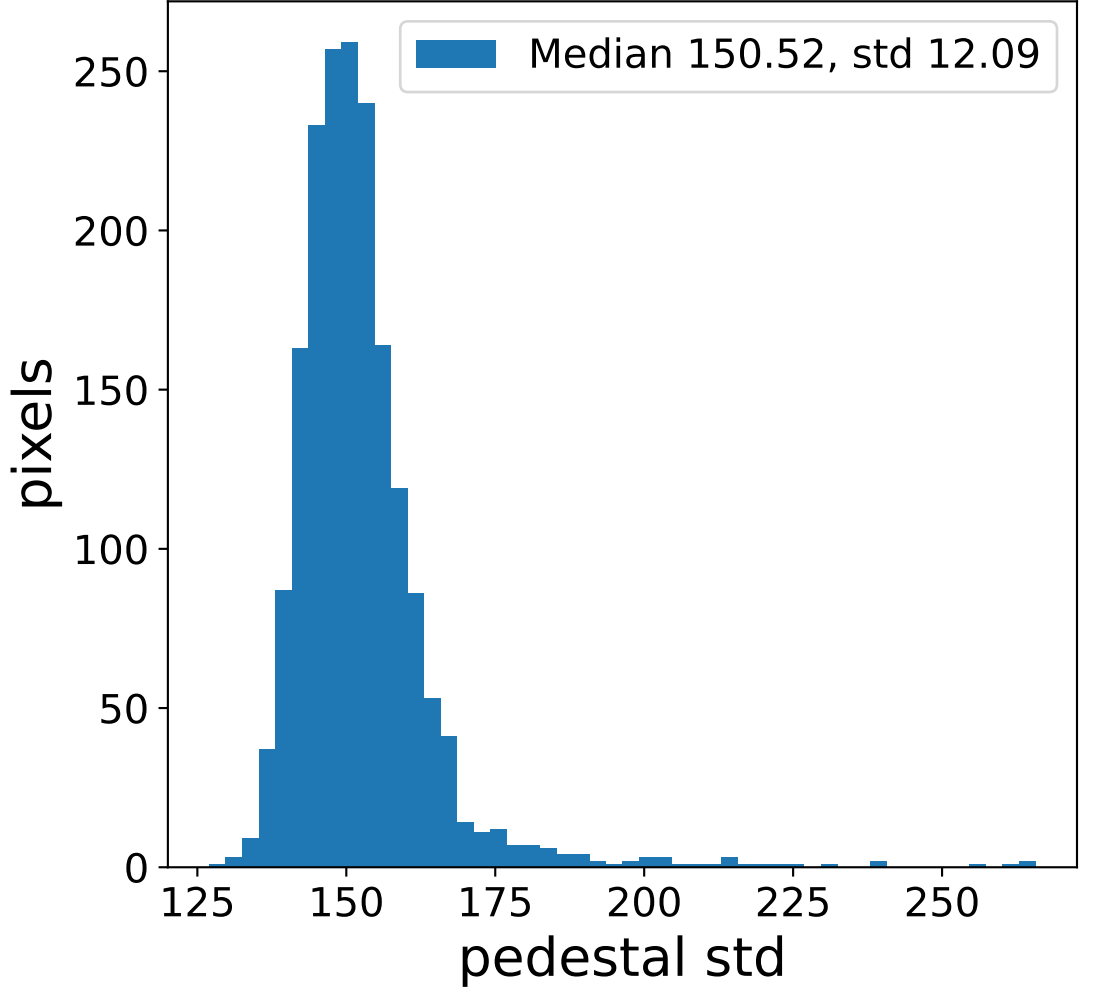

### pedestal sample of 10000 events