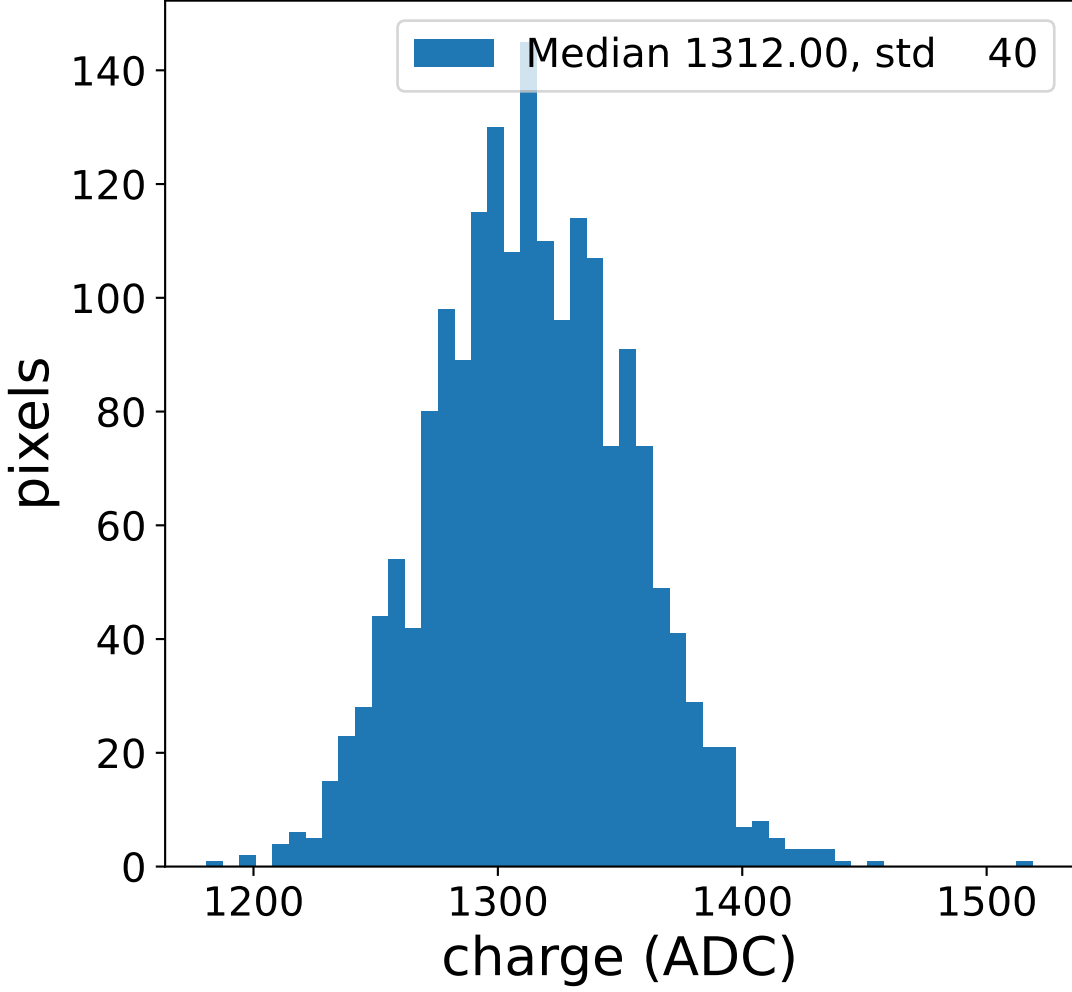

Run 7672 channel: LG

FF sample of 10000 events