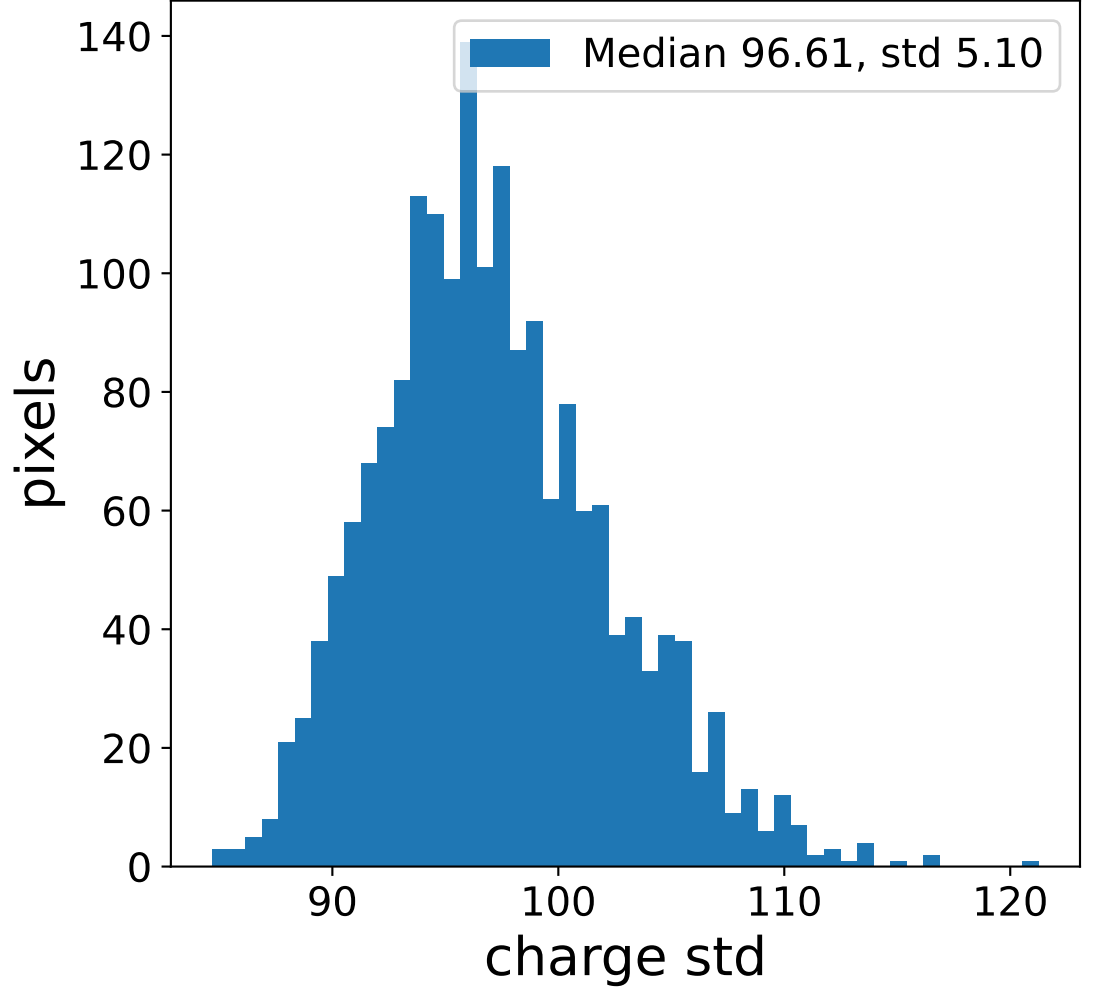

Run 7672 channel: LG

FF sample of 10000 events