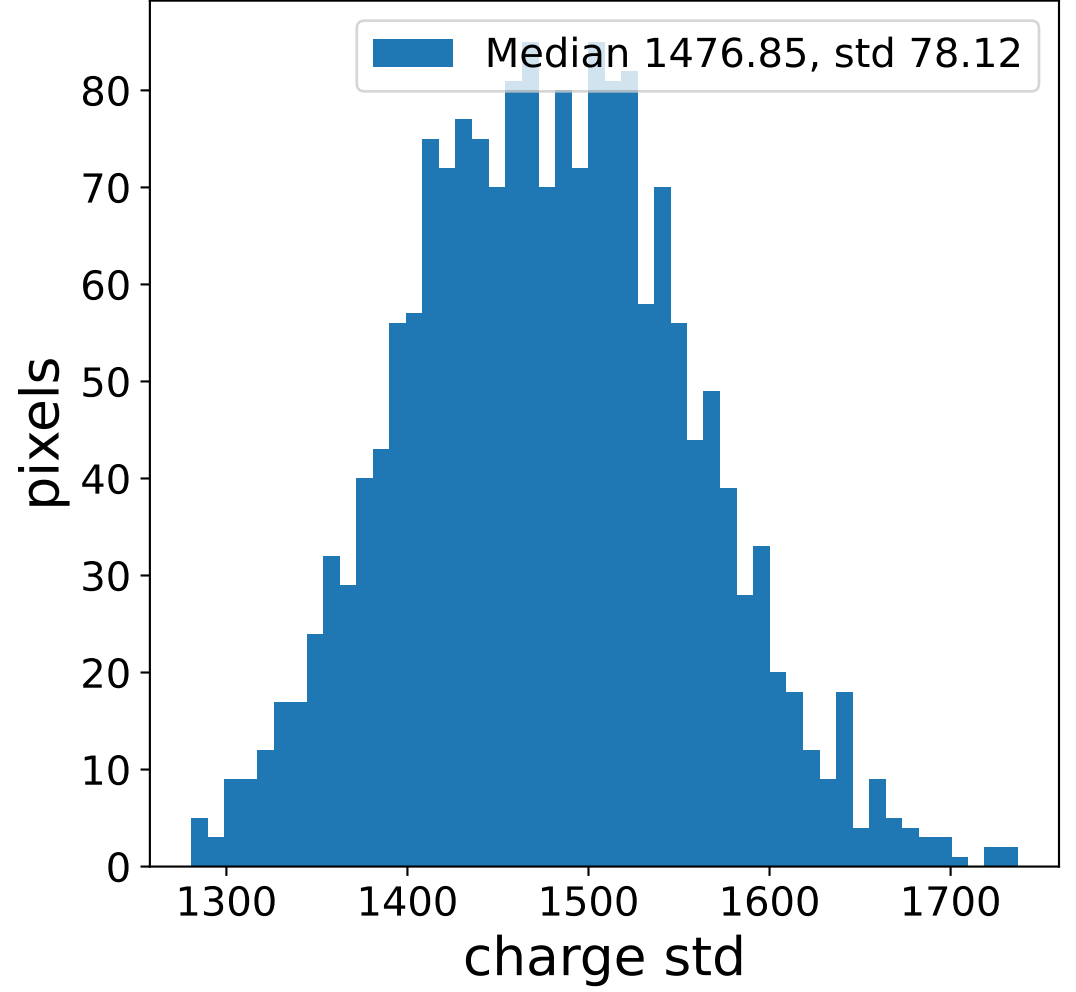

Run 7672 channel: HG

FF sample of 10000 events