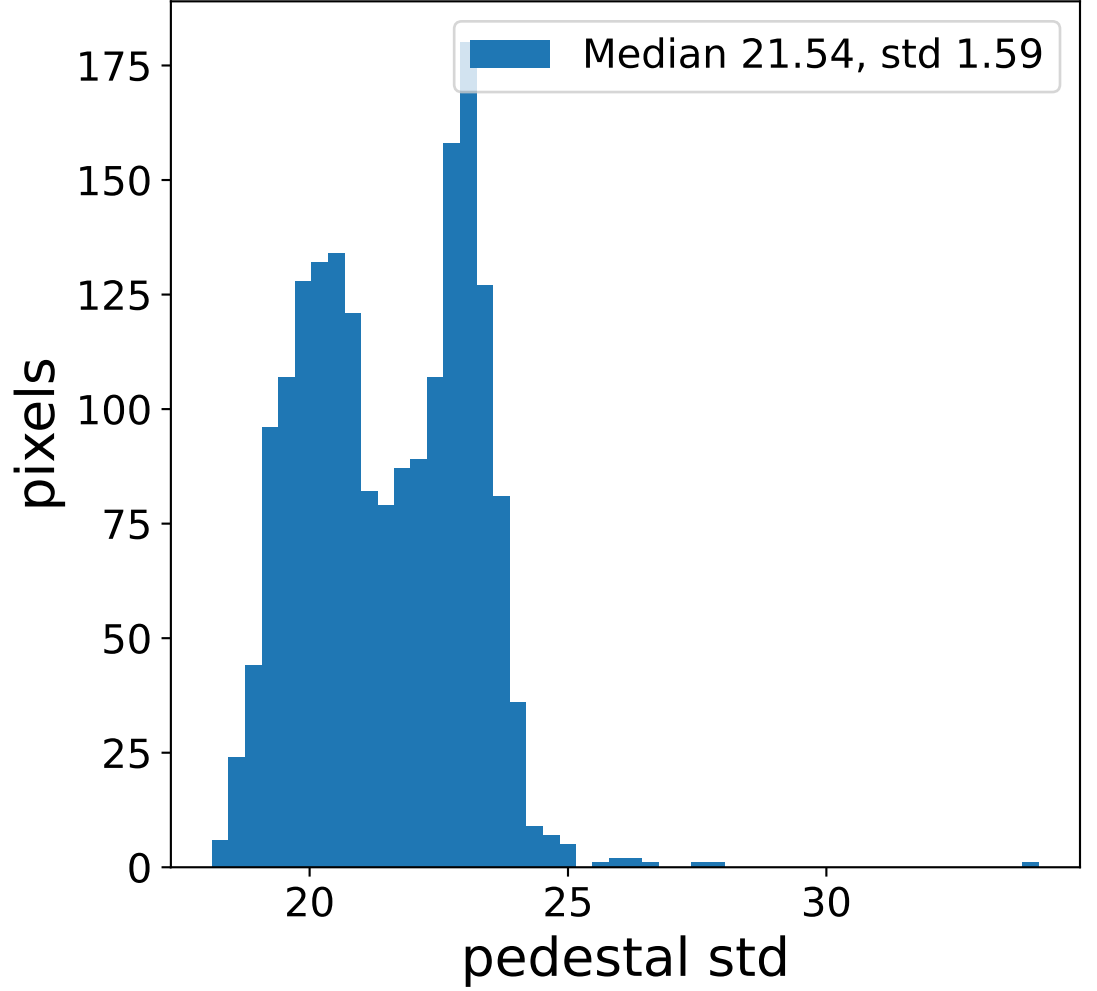

pedestal sample of 10000 events