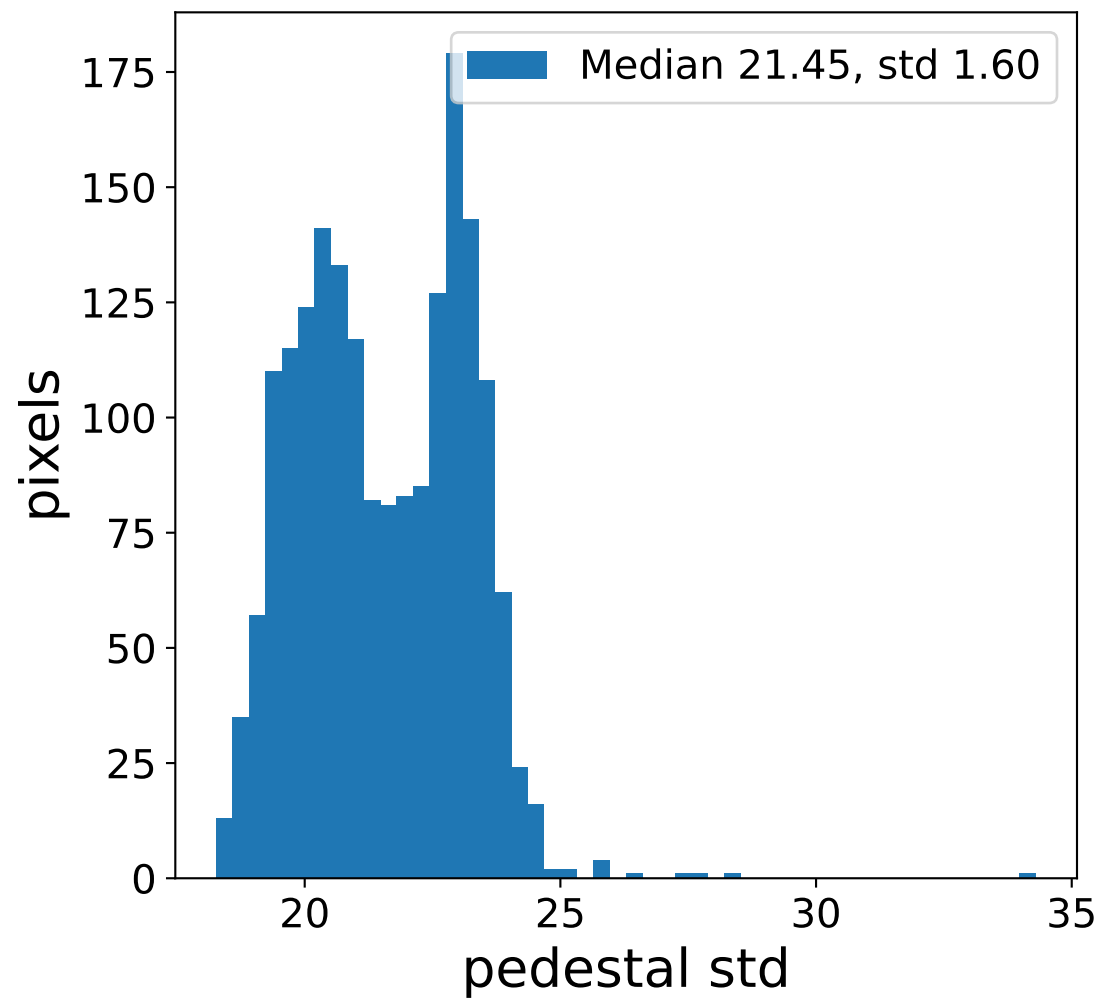

Run 7672

Run 7672

Run 7672 channel: HG

FF sample of 10000 events

pedestal sample of 10000 events

flat-fielded gain [ADC/pe]

Run 7672 channel: LG

FF sample of 10000 events

pedestal sample of 10000 events

flat-fielded gain [ADC/pe]