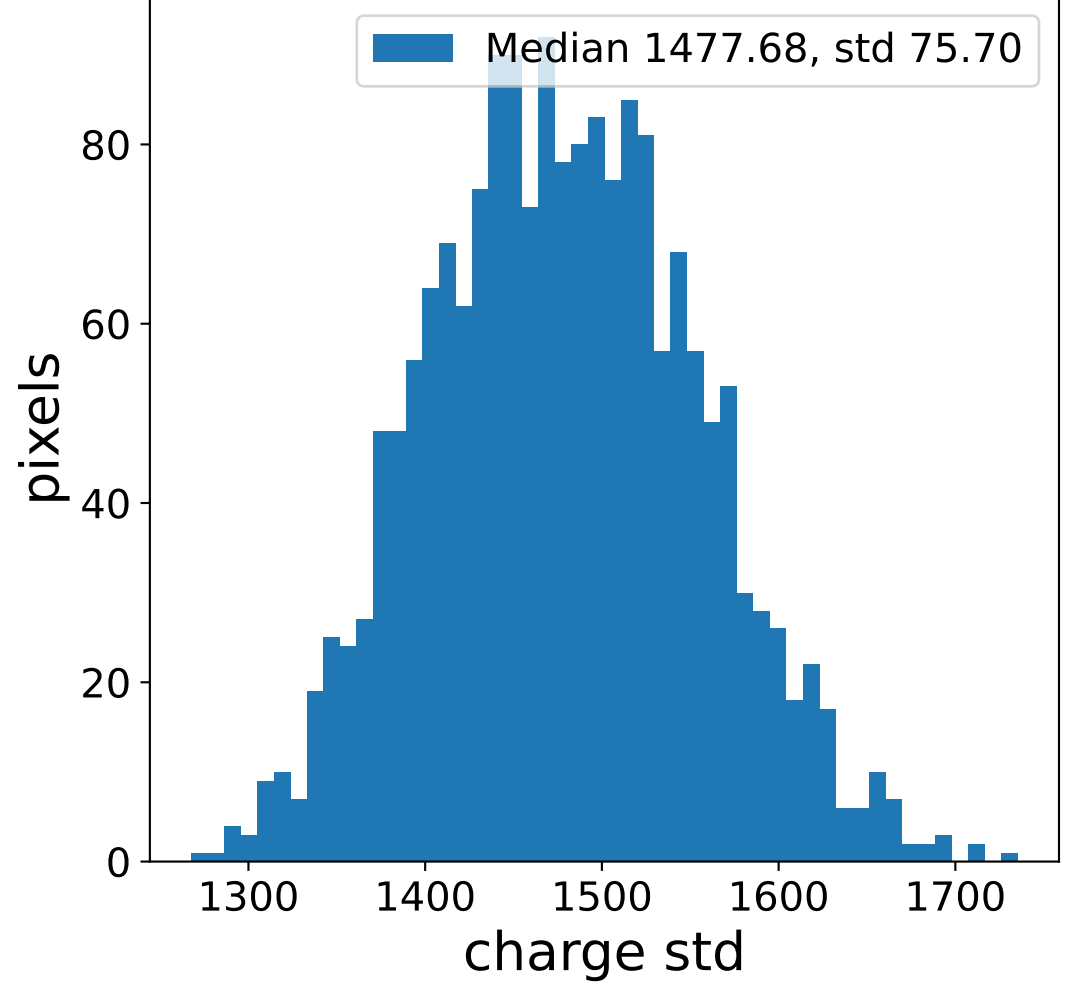

Run 7672

Run 7672

Run 7672 channel: HG

FF sample of 10000 events

pedestal sample of 10000 events

flat-fielded gain [ADC/pe]

Run 7672 channel: LG

FF sample of 10000 events

pedestal sample of 10000 events

flat-fielded gain [ADC/pe]