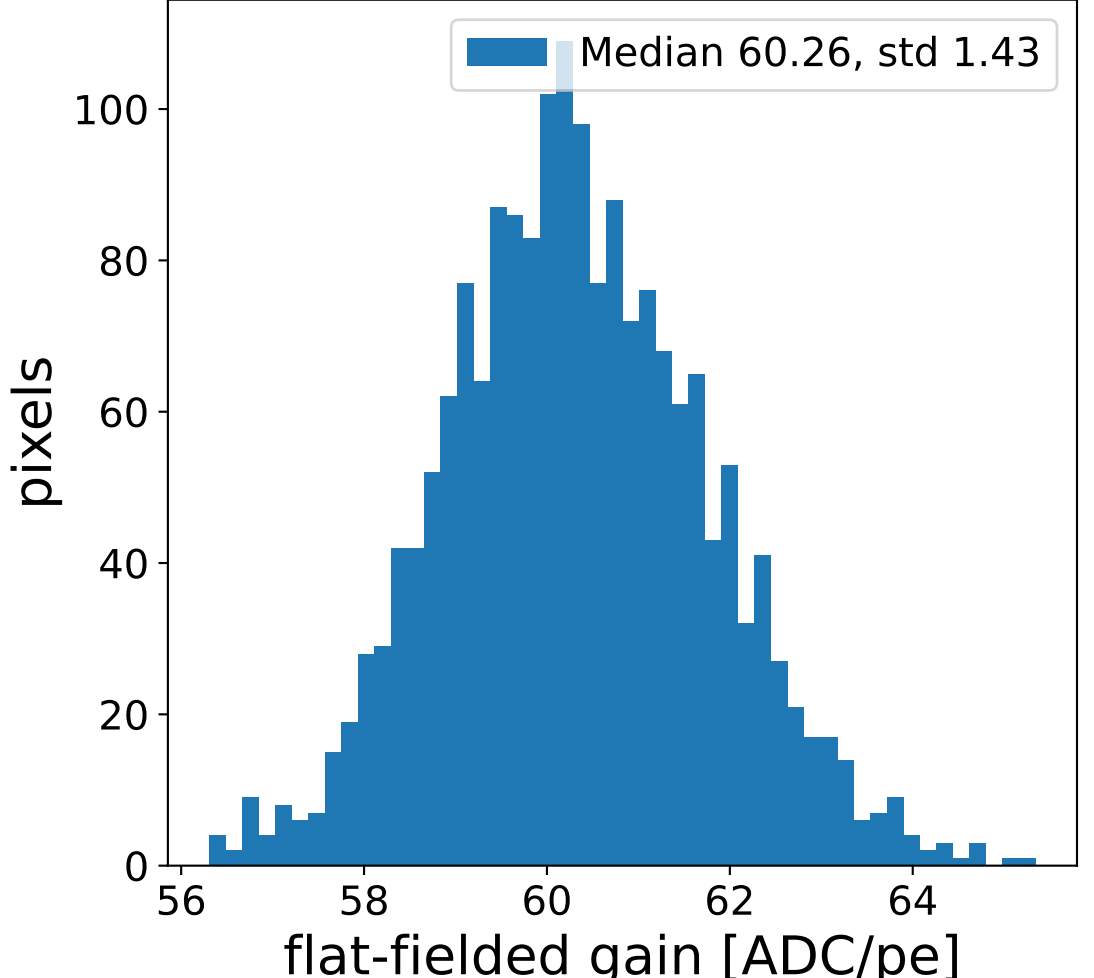

Run 7672

Run 7672

Run 7672 channel: HG

FF sample of 10000 events

pedestal sample of 10000 events

flat-fielded gain [ADC/pe]

Run 7672 channel: LG

FF sample of 10000 events

pedestal sample of 10000 events

flat-fielded gain [ADC/pe]