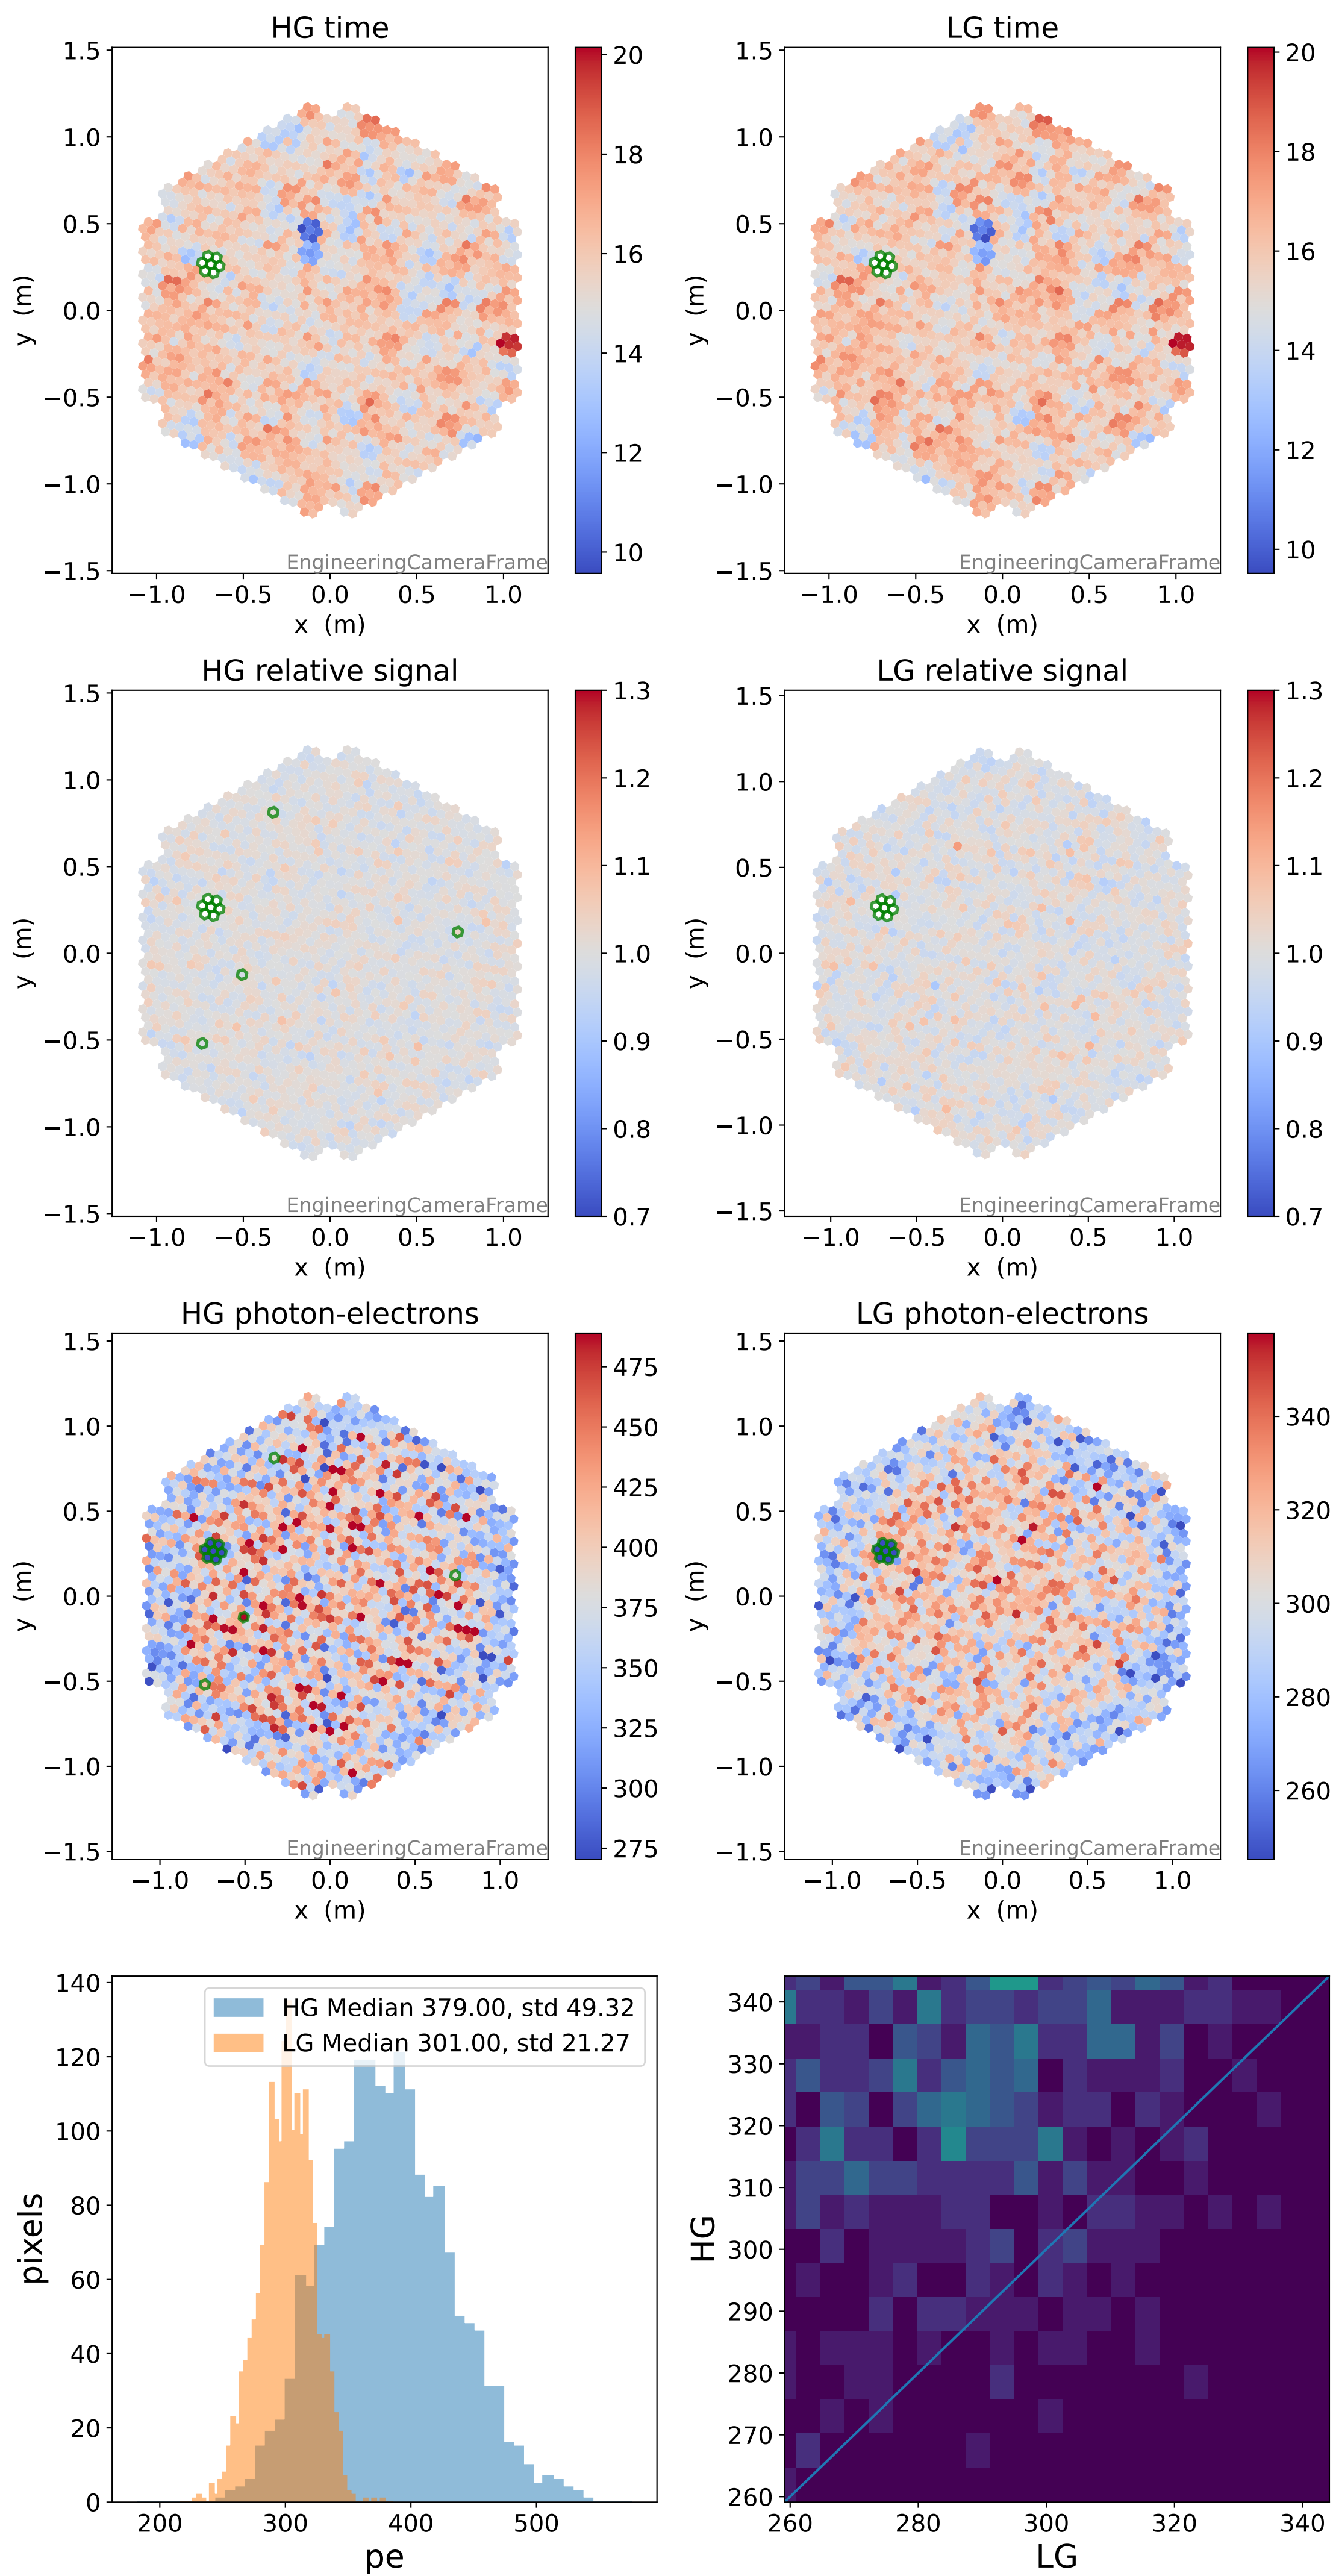

Run 7672

Run 7672

Run 7672 channel: HG

FF sample of 10000 events

pedestal sample of 10000 events

flat-fielded gain [ADC/pe]

Run 7672 channel: LG

FF sample of 10000 events

pedestal sample of 10000 events

flat-fielded gain [ADC/pe]