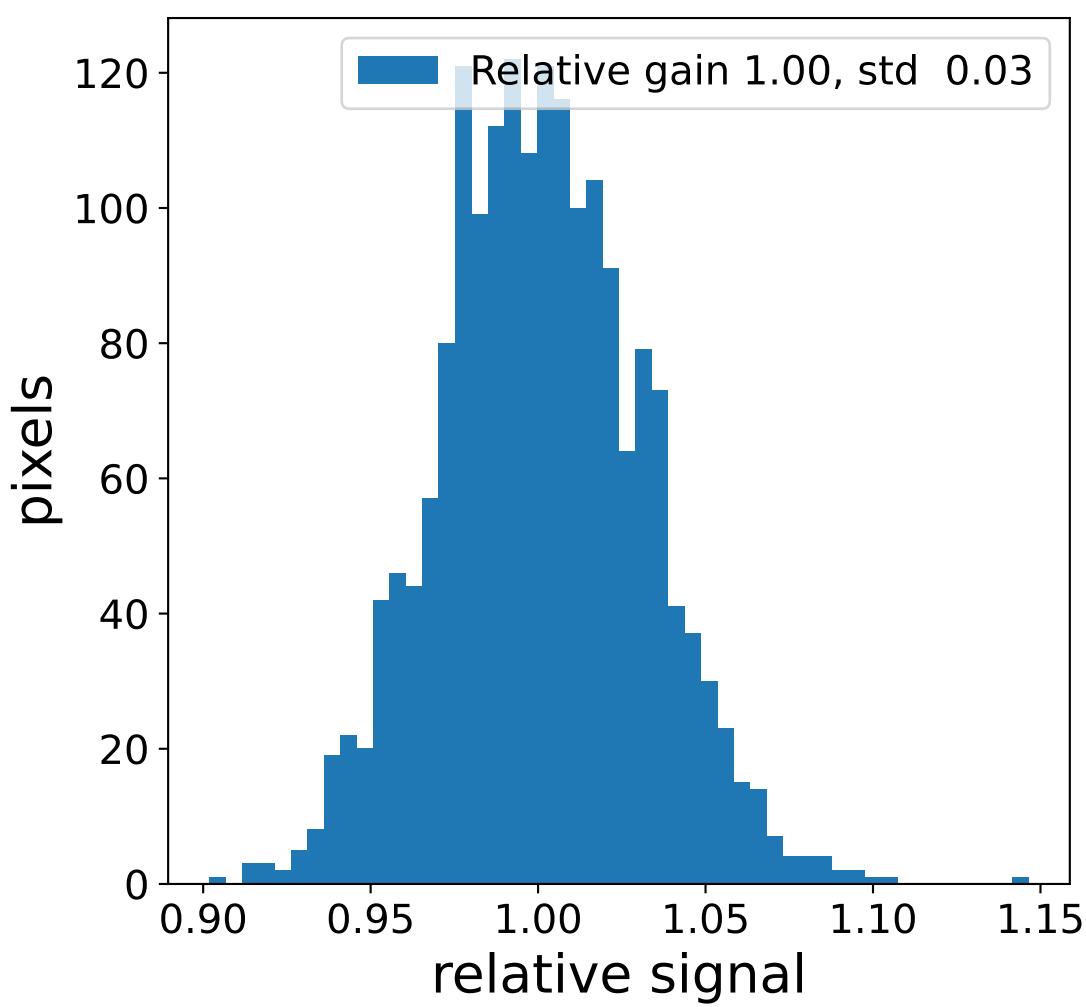

Run 7672

Run 7672

Run 7672 channel: HG

FF sample of 10000 events

pedestal sample of 10000 events

flat-fielded gain [ADC/pe]

Run 7672 channel: LG

FF sample of 10000 events

pedestal sample of 10000 events

flat-fielded gain [ADC/pe]