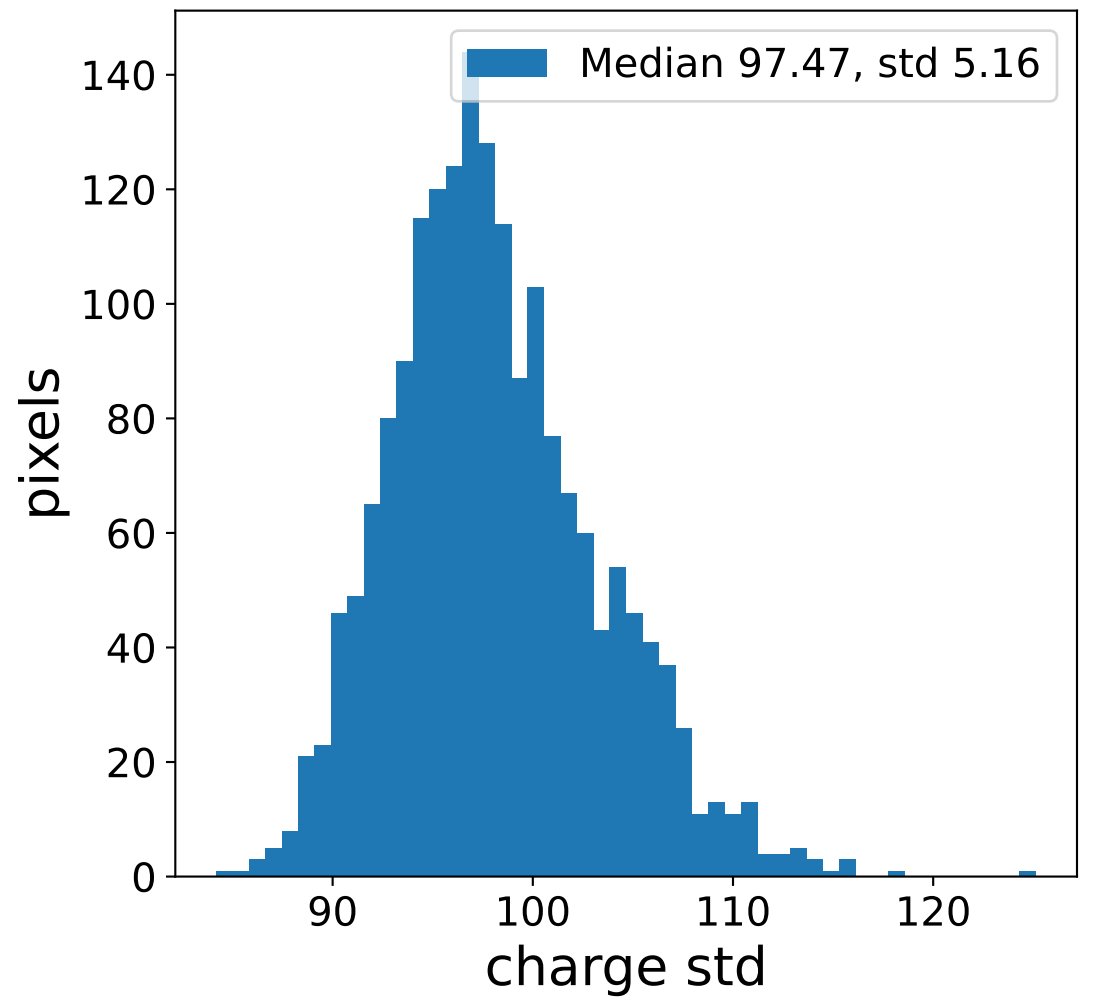

Run 7672

Run 7672

Run 7672 channel: HG

FF sample of 10000 events

pedestal sample of 10000 events

flat-fielded gain [ADC/pe]

Run 7672 channel: LG

FF sample of 10000 events

pedestal sample of 10000 events

flat-fielded gain [ADC/pe]