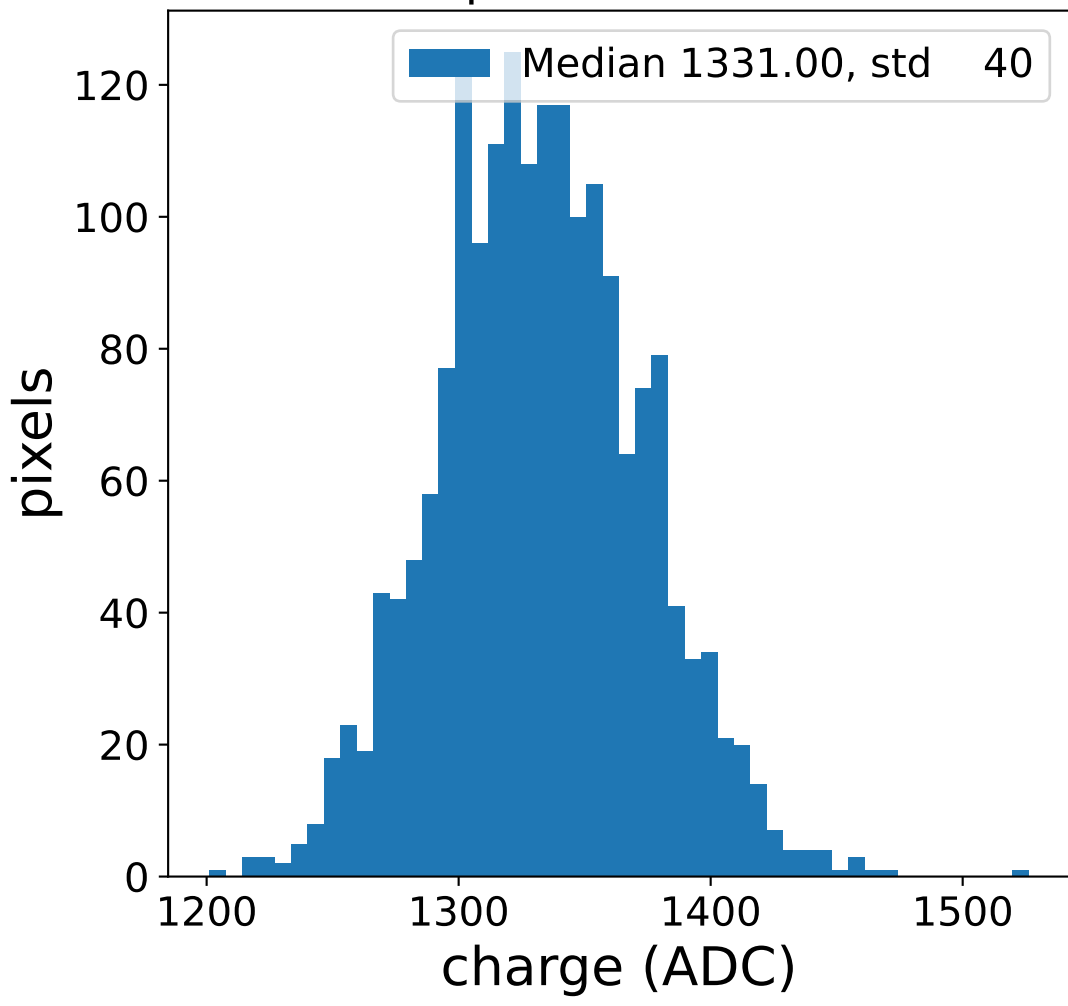

Run 7672

Run 7672

Run 7672 channel: HG

FF sample of 10000 events

pedestal sample of 10000 events

flat-fielded gain [ADC/pe]

Run 7672 channel: LG

FF sample of 10000 events

pedestal sample of 10000 events

flat-fielded gain [ADC/pe]