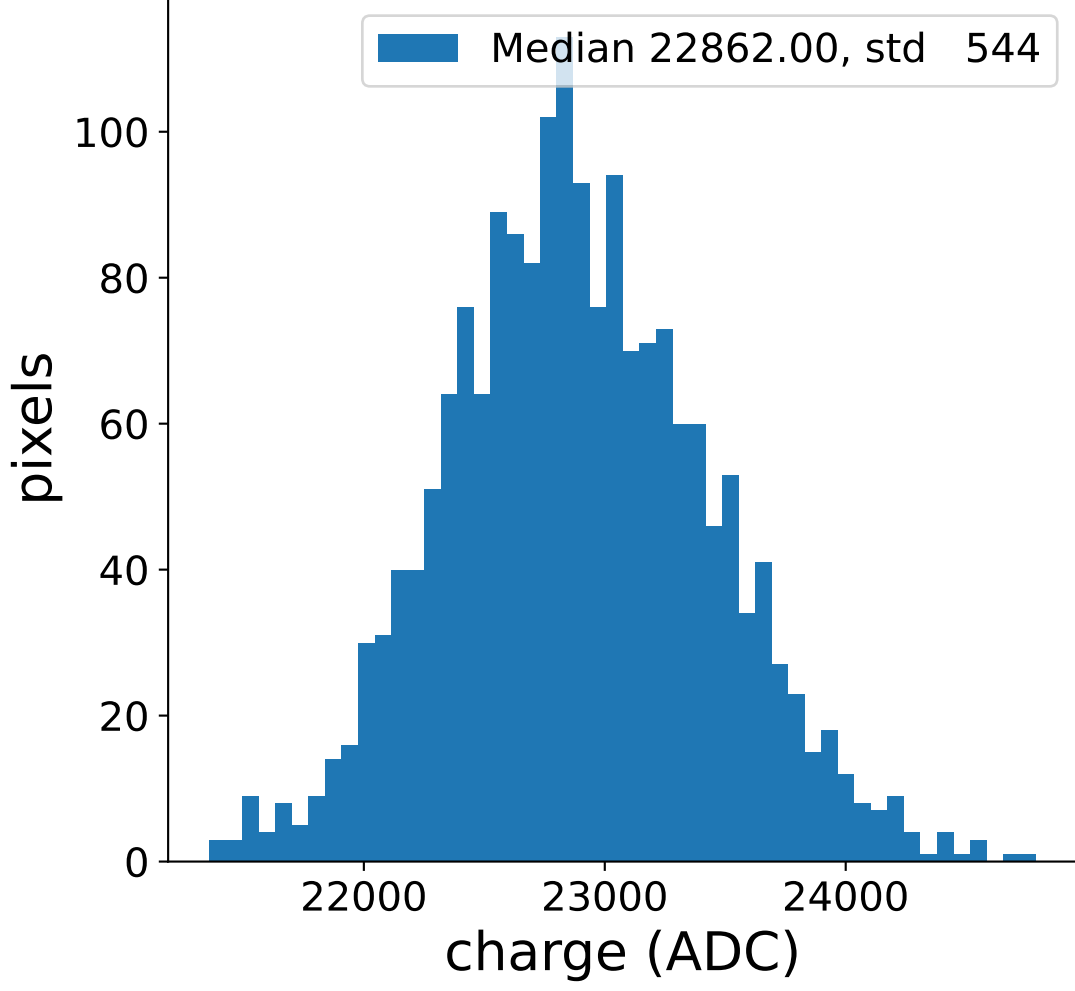

Run 7672

Run 7672

Run 7672 channel: HG

FF sample of 10000 events

pedestal sample of 10000 events

flat-fielded gain [ADC/pe]

Run 7672 channel: LG

FF sample of 10000 events

pedestal sample of 10000 events

flat-fielded gain [ADC/pe]