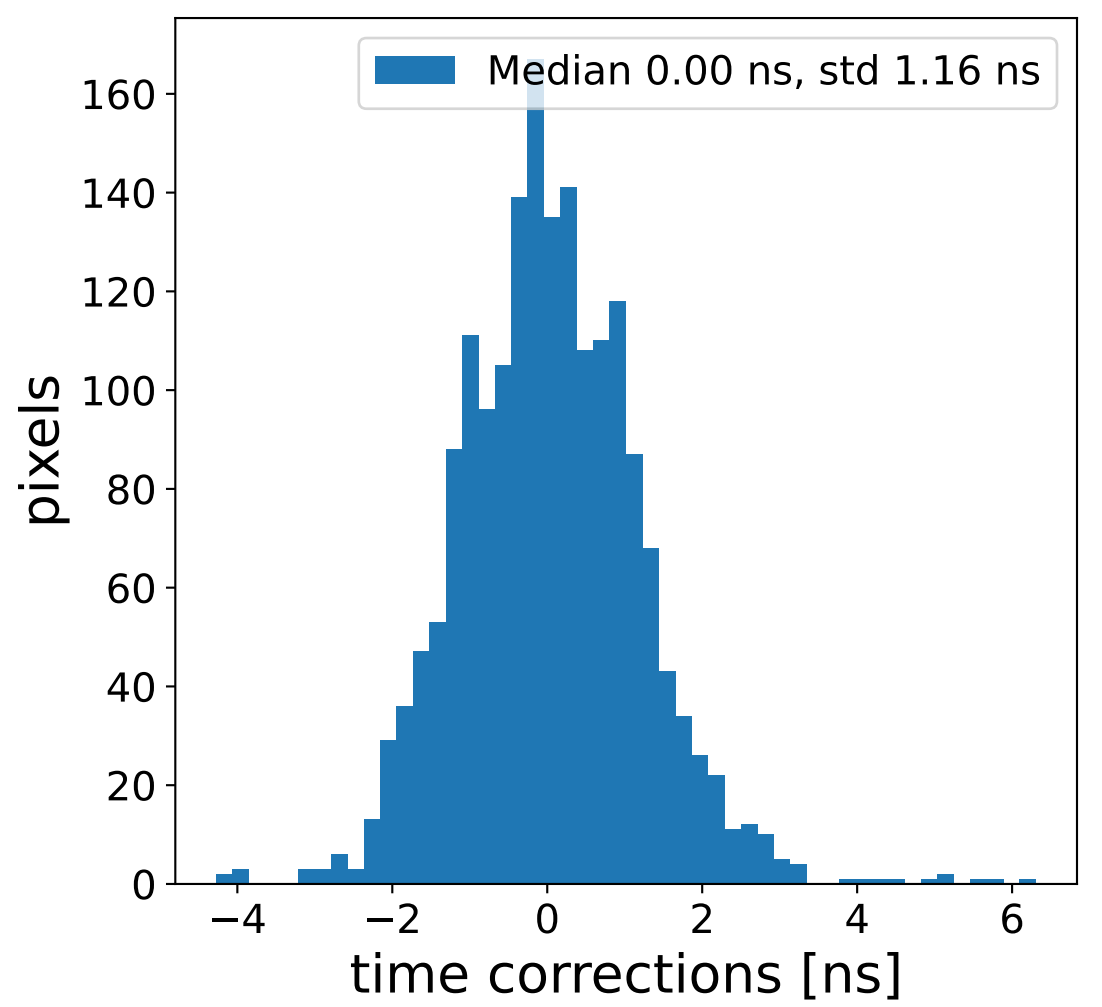

Run 7672

Run 7672

Run 7672 channel: HG

FF sample of 10000 events

pedestal sample of 10000 events

flat-fielded gain [ADC/pe]

Run 7672 channel: LG

FF sample of 10000 events

pedestal sample of 10000 events

flat-fielded gain [ADC/pe]