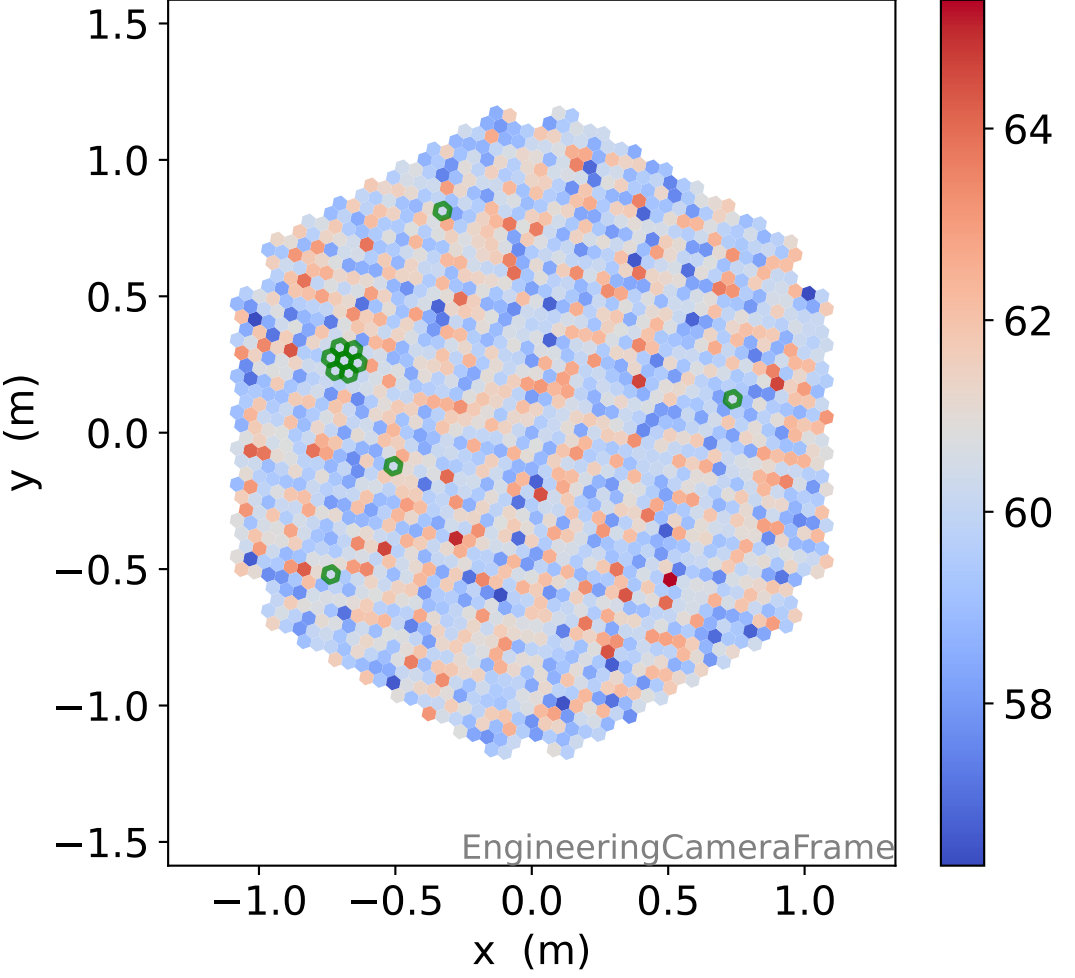

Run 7672

Run 7672

Run 7672 channel: HG

FF sample of 10000 events

pedestal sample of 10000 events

flat-fielded gain [ADC/pe]

Run 7672 channel: LG

FF sample of 10000 events

pedestal sample of 10000 events

flat-fielded gain [ADC/pe]