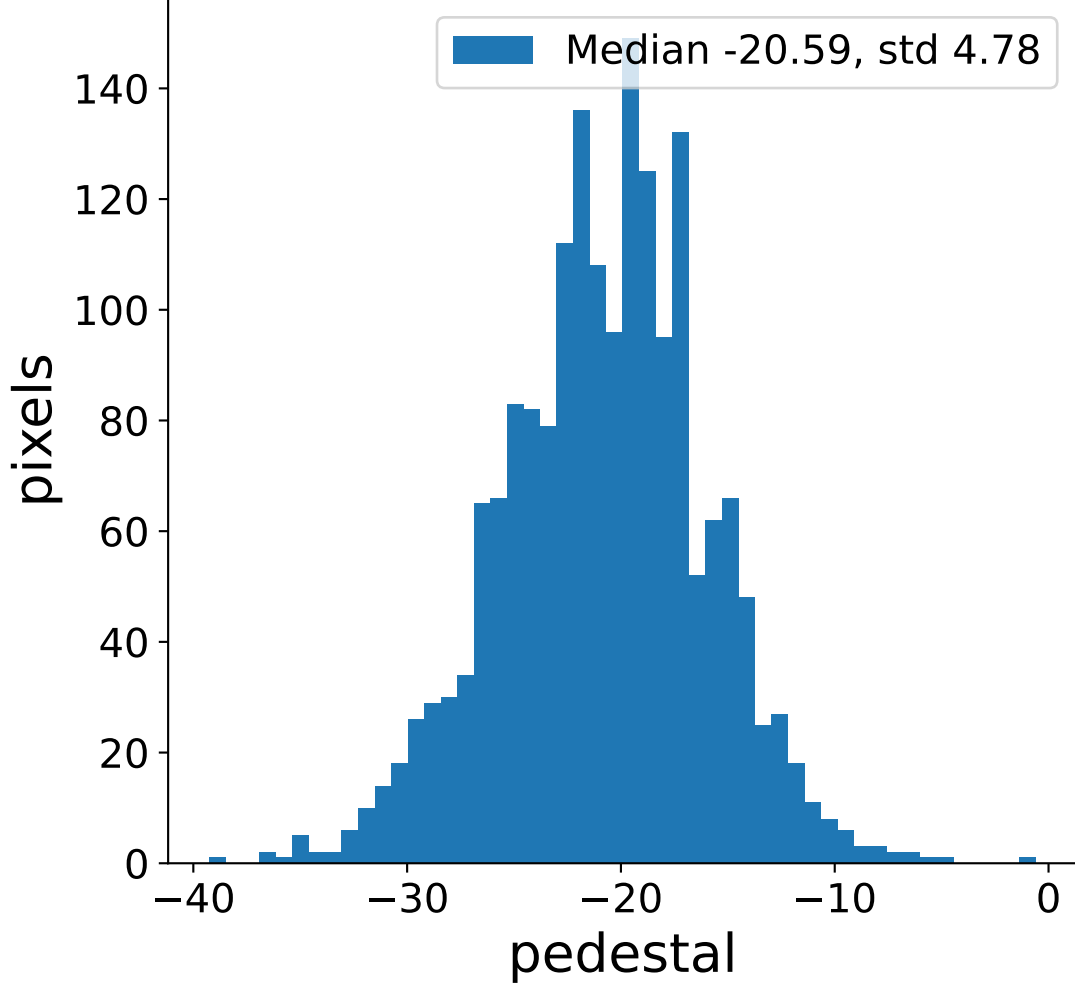

Run 7672

Run 7672

Run 7672 channel: HG

FF sample of 10000 events

pedestal sample of 10000 events

flat-fielded gain [ADC/pe]

Run 7672 channel: LG

FF sample of 10000 events

pedestal sample of 10000 events

flat-fielded gain [ADC/pe]