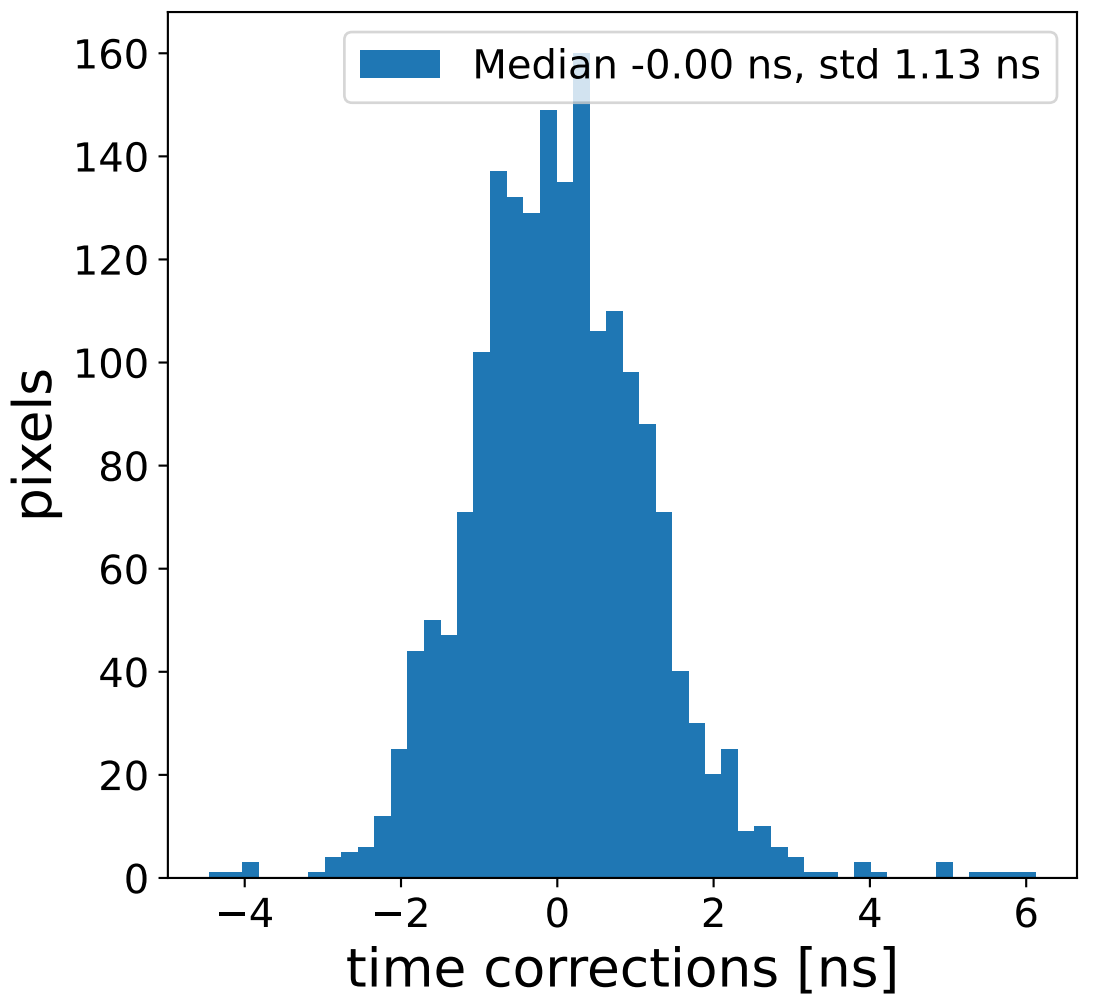

Run 7672

Run 7672

Run 7672 channel: HG

FF sample of 10000 events

pedestal sample of 10000 events

flat-fielded gain [ADC/pe]

Run 7672 channel: LG

FF sample of 10000 events

pedestal sample of 10000 events

flat-fielded gain [ADC/pe]