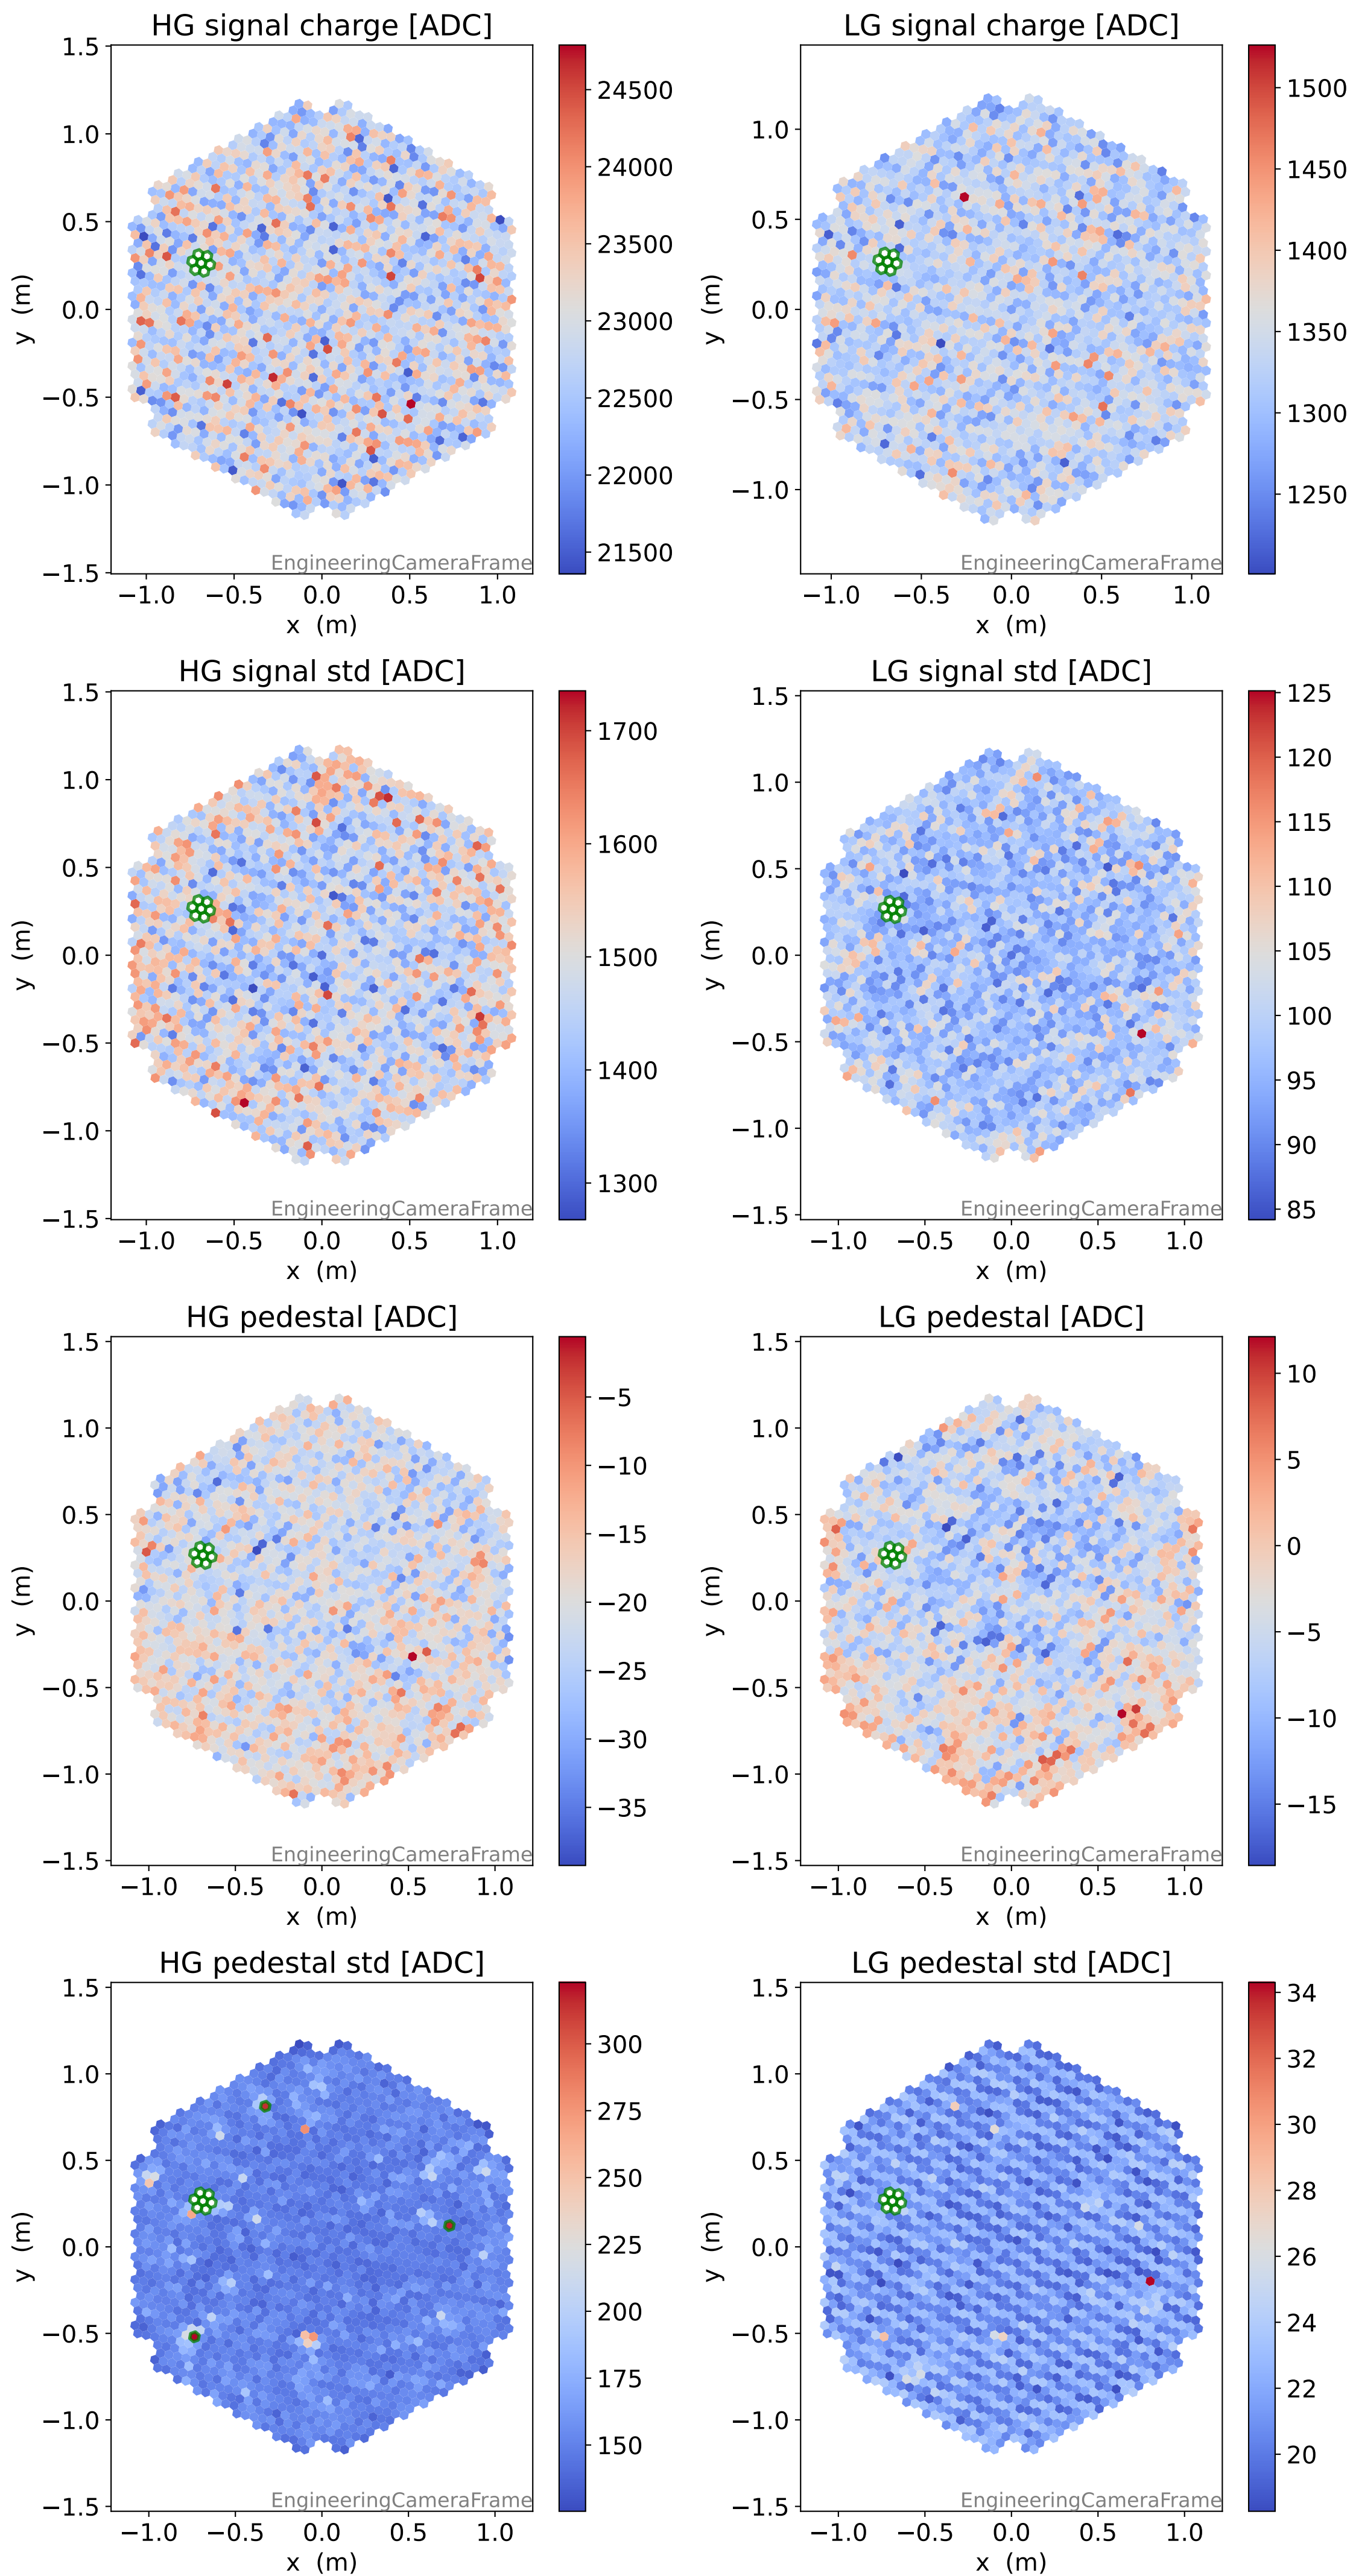

Run 7672

Run 7672

Run 7672 channel: HG

FF sample of 10000 events

pedestal sample of 10000 events

flat-fielded gain [ADC/pe]

Run 7672 channel: LG

FF sample of 10000 events

pedestal sample of 10000 events

flat-fielded gain [ADC/pe]