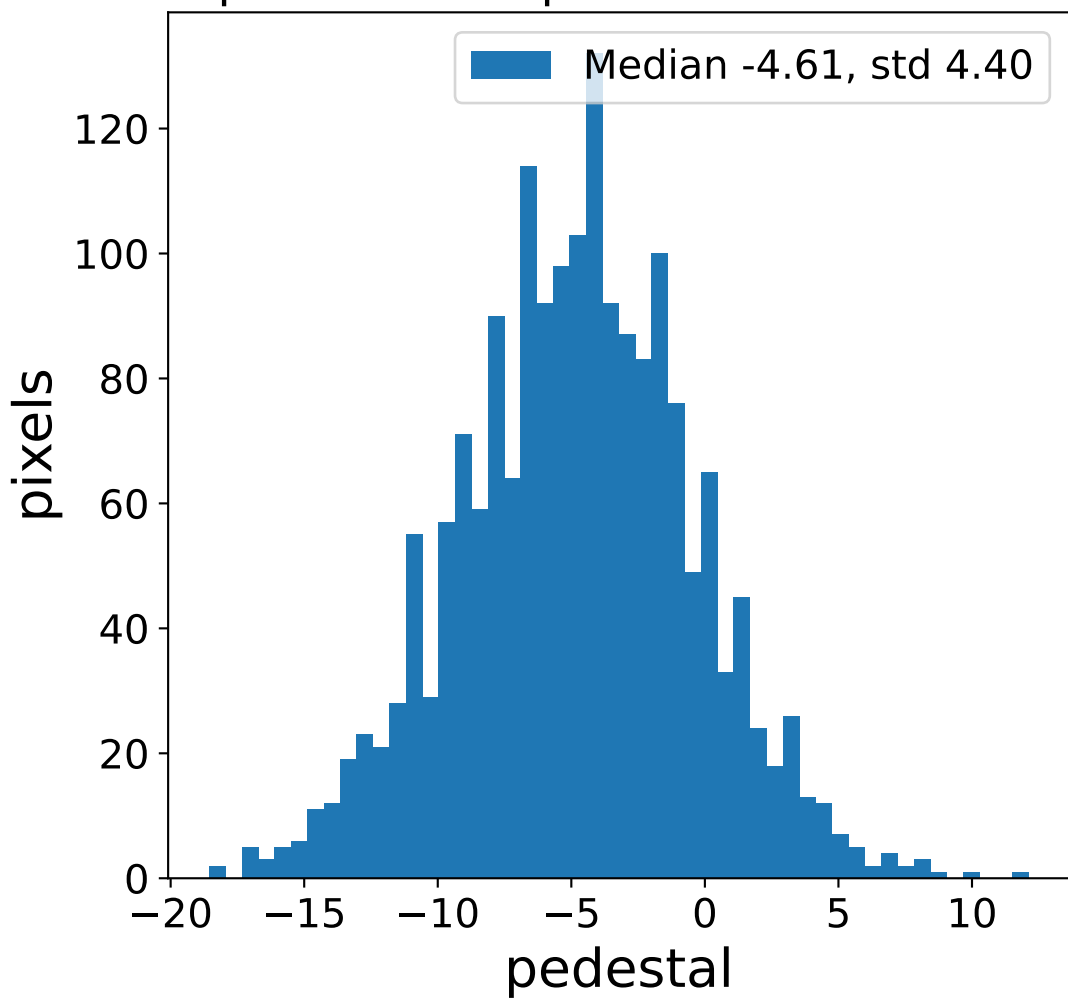

Run 7672

Run 7672

Run 7672 channel: HG

FF sample of 10000 events

pedestal sample of 10000 events

flat-fielded gain [ADC/pe]

Run 7672 channel: LG

FF sample of 10000 events

pedestal sample of 10000 events

flat-fielded gain [ADC/pe]