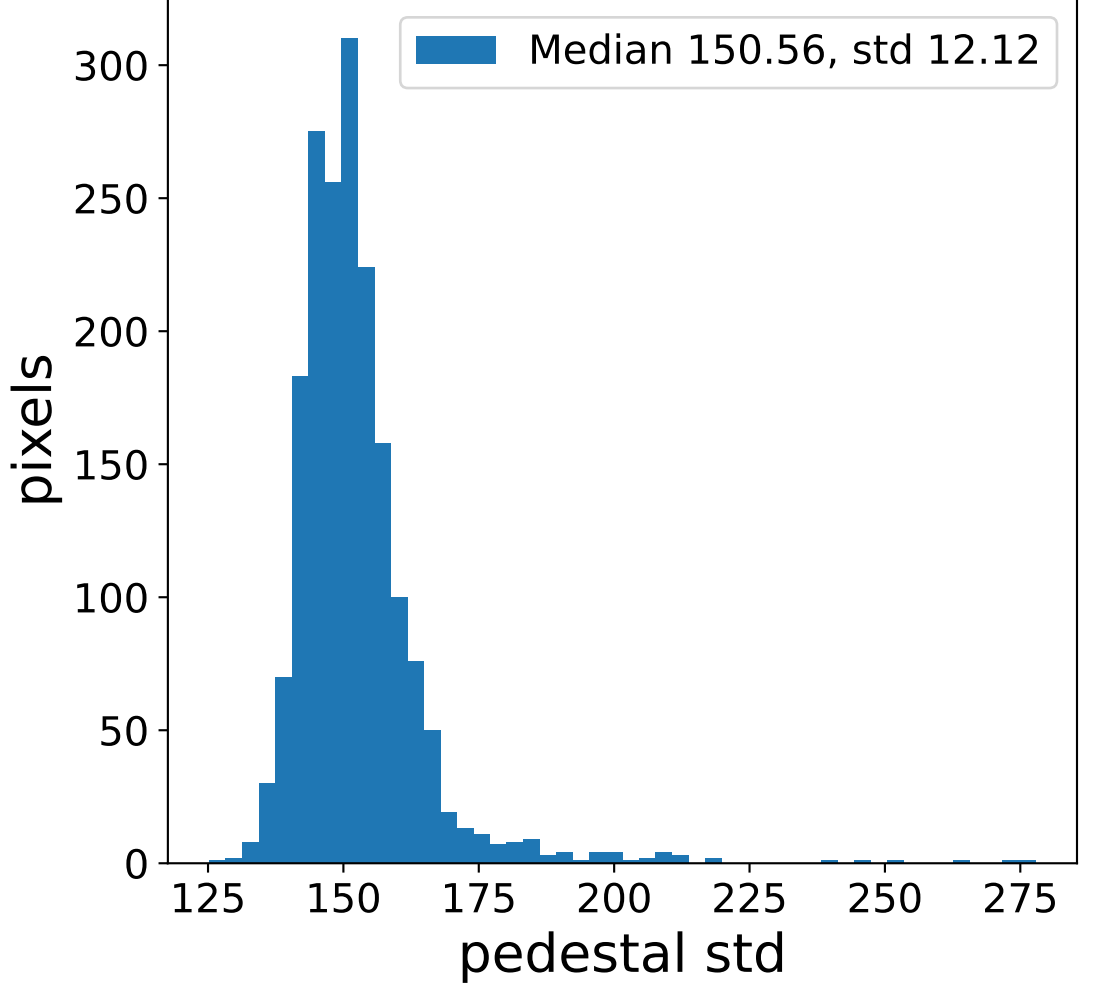

Run 7672

Run 7672

Run 7672 channel: HG

FF sample of 10000 events

pedestal sample of 10000 events

flat-fielded gain [ADC/pe]

Run 7672 channel: LG

FF sample of 10000 events

pedestal sample of 10000 events

flat-fielded gain [ADC/pe]