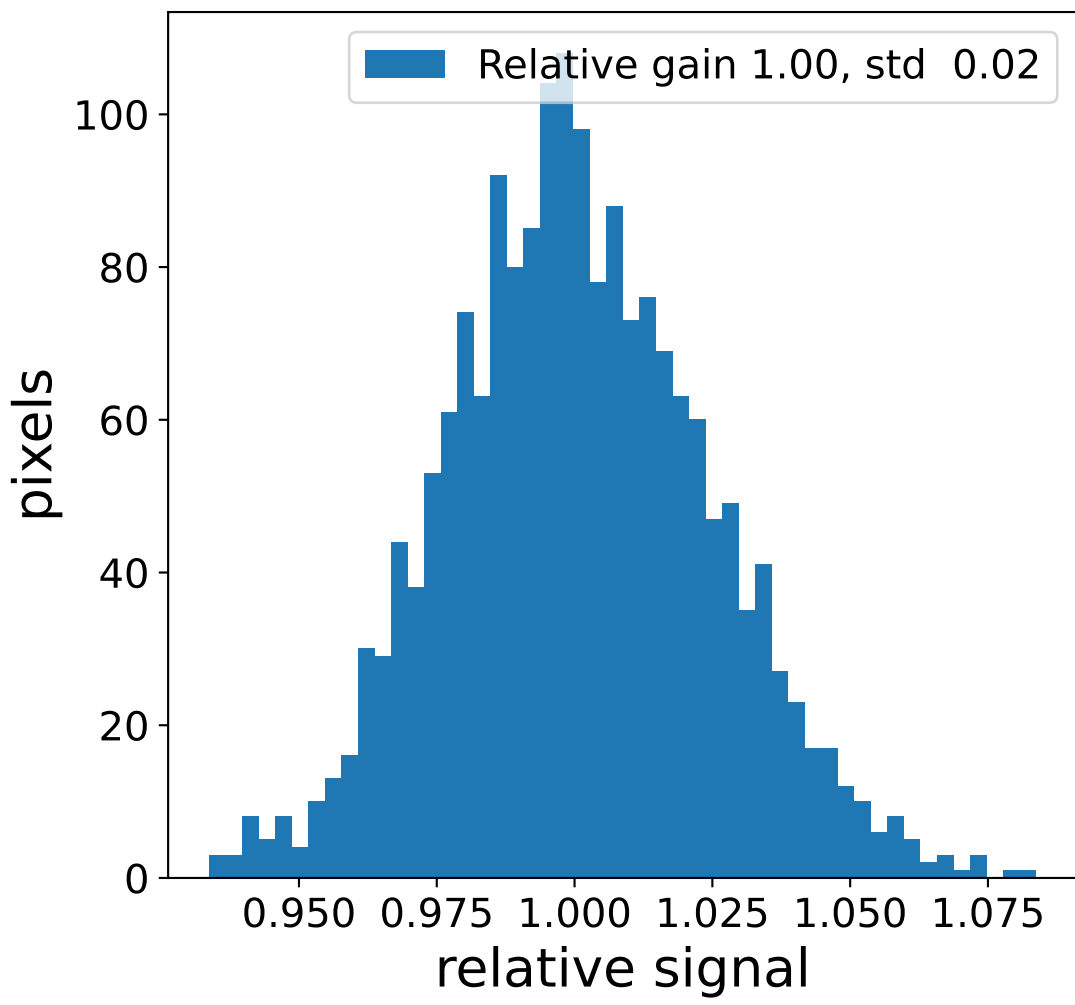

Run 7672

Run 7672

Run 7672 channel: HG

FF sample of 10000 events

pedestal sample of 10000 events

flat-fielded gain [ADC/pe]

Run 7672 channel: LG

FF sample of 10000 events

pedestal sample of 10000 events

flat-fielded gain [ADC/pe]