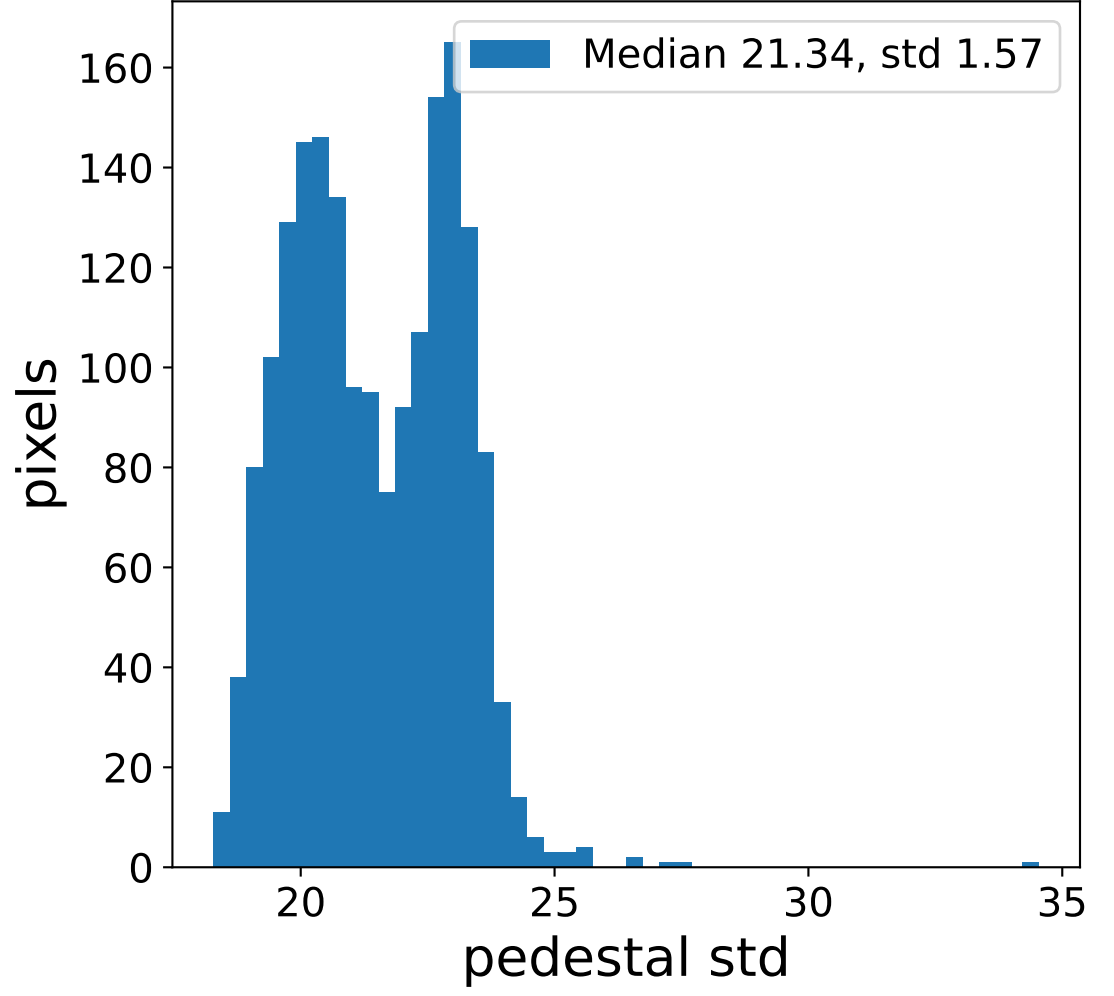

pedestal sample of 10000 events