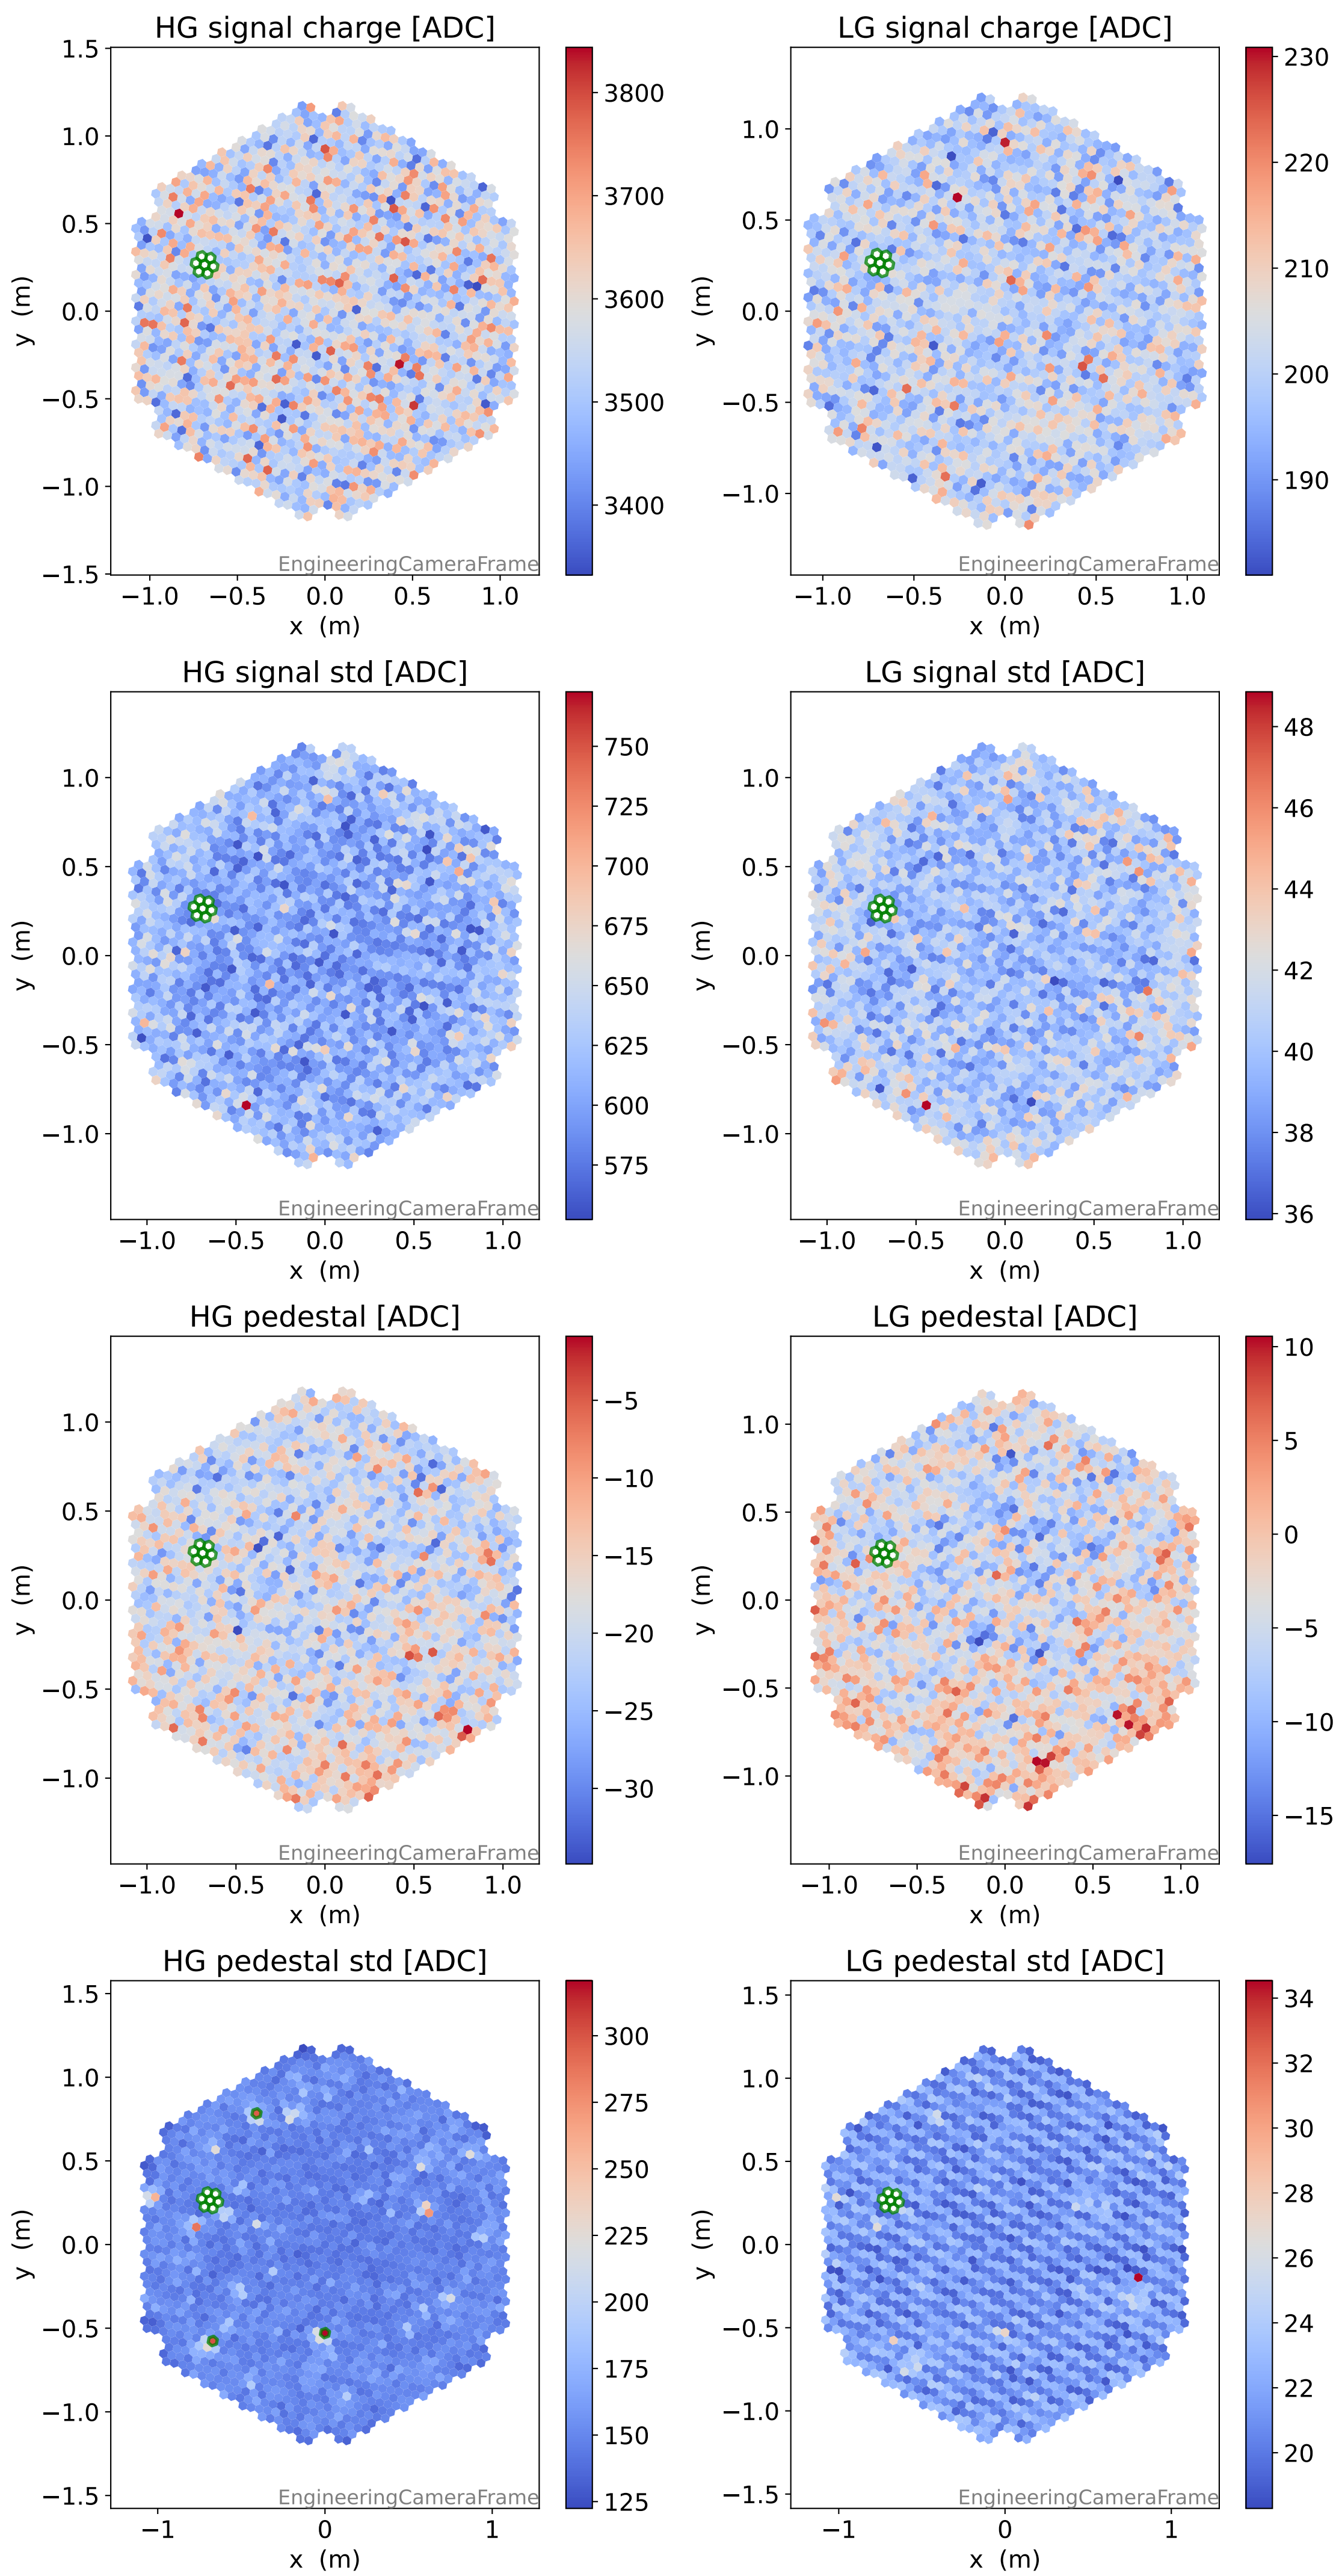

# Run 7670

### pedestal sample of 10000 events