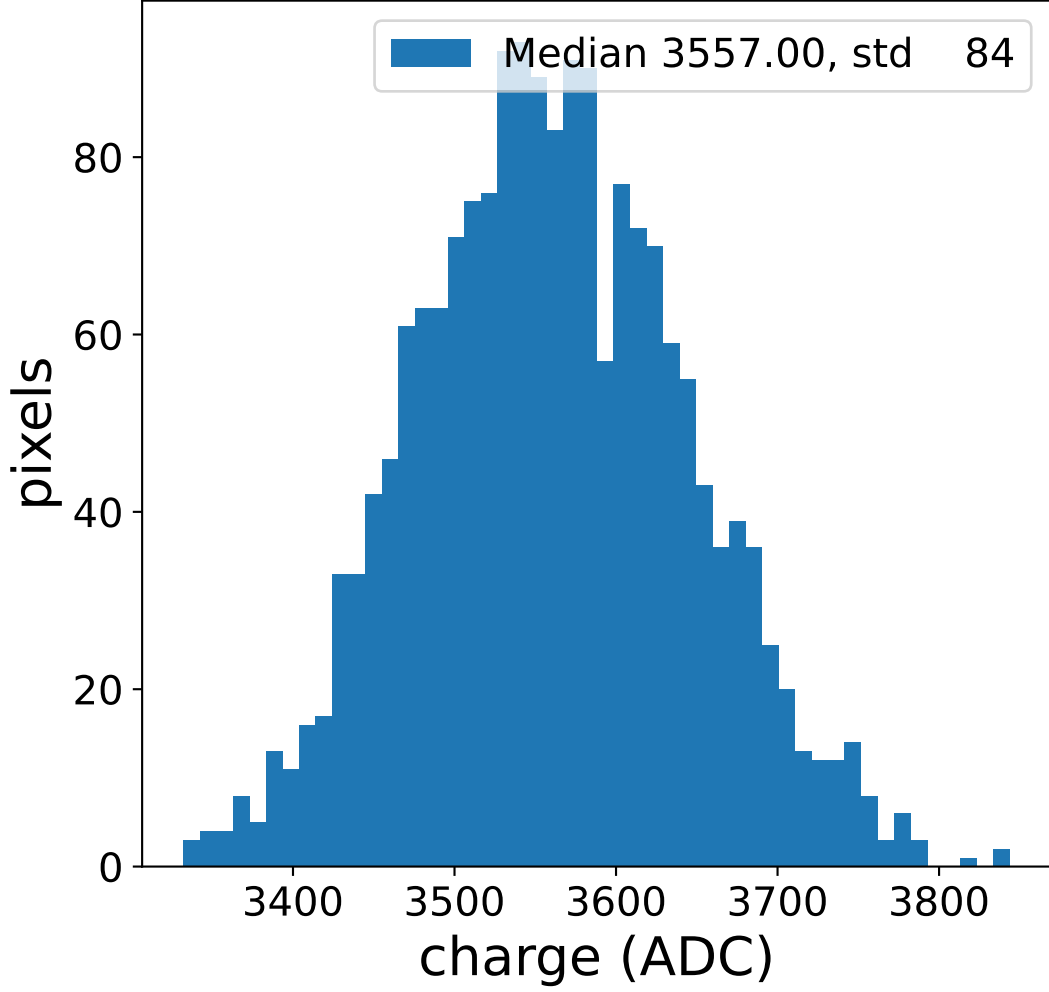

### pedestal sample of 10000 events