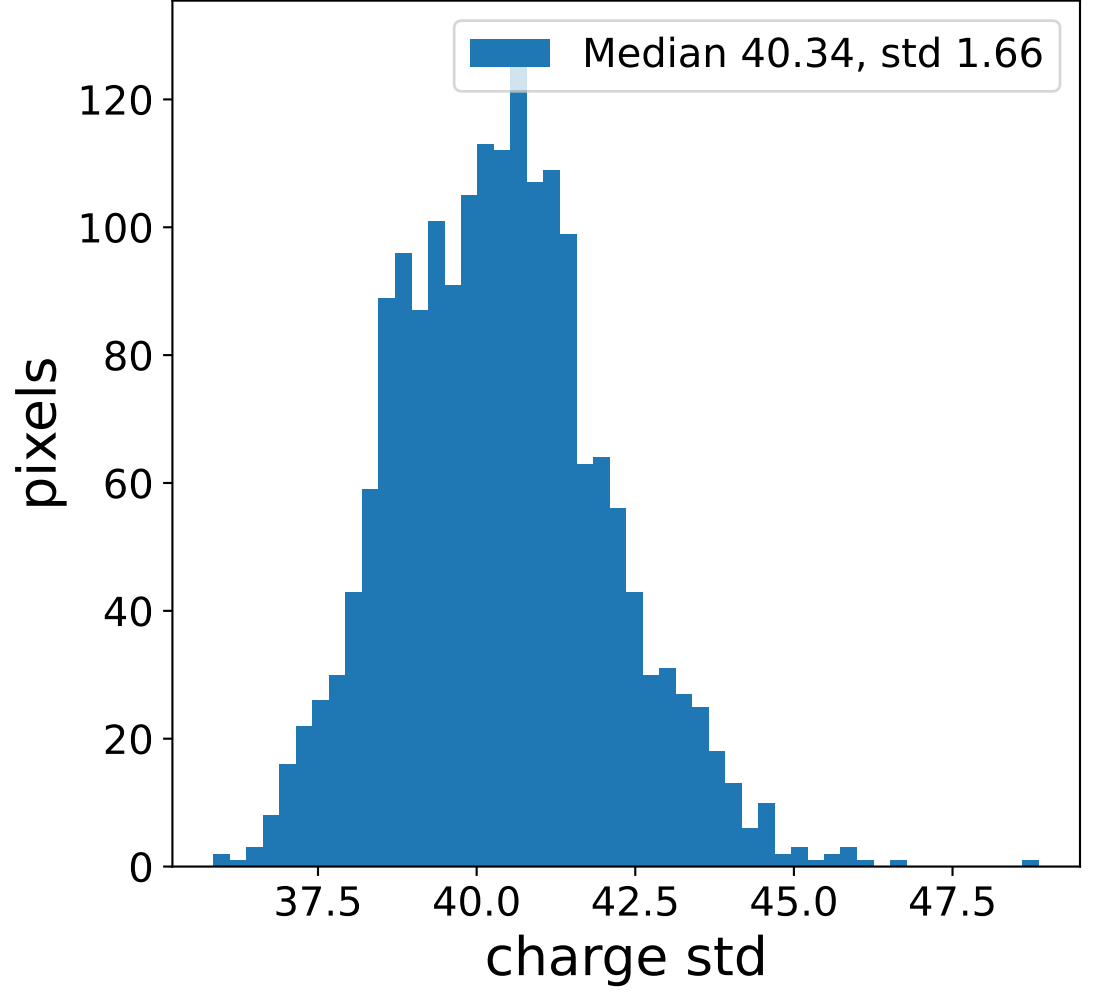

Run 7670 channel: LG

FF sample of 10000 events