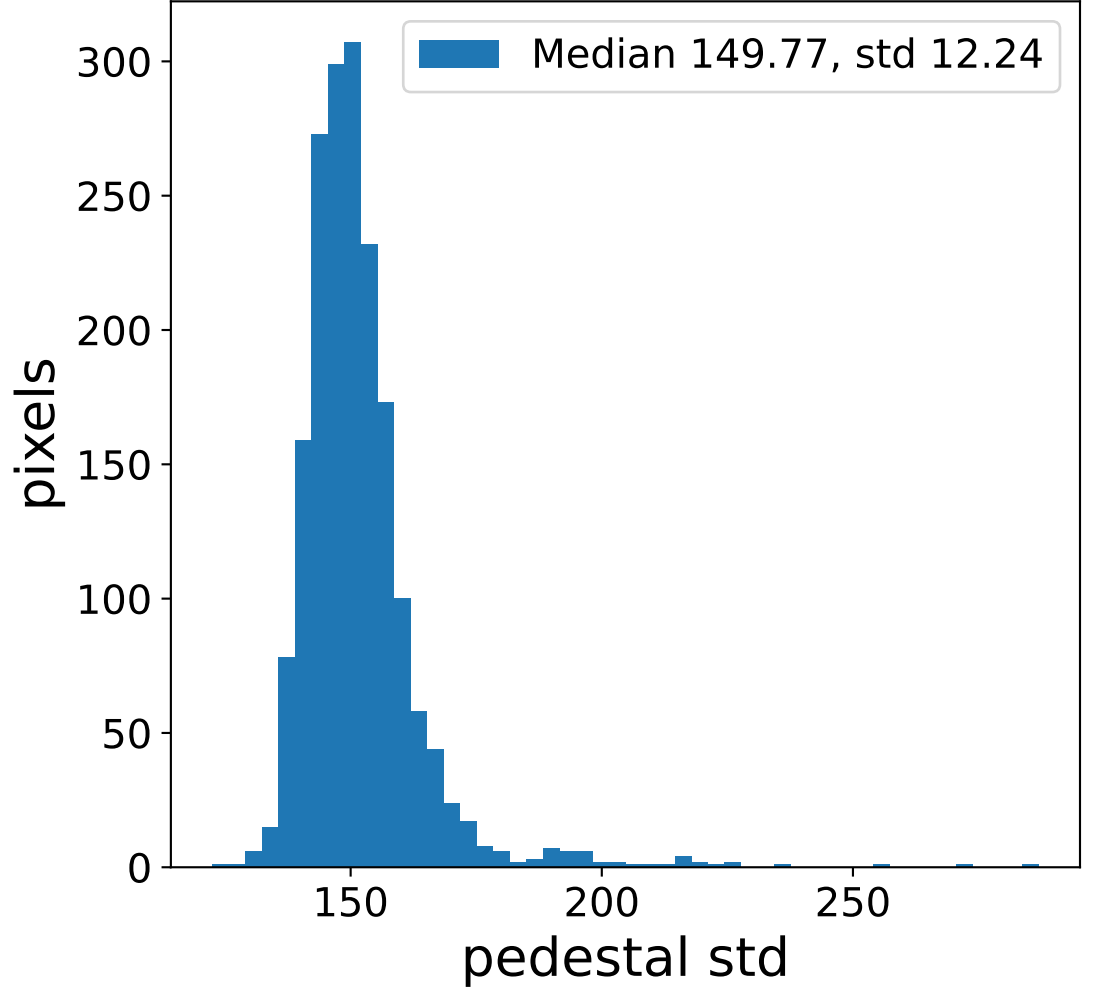

### pedestal sample of 10000 events