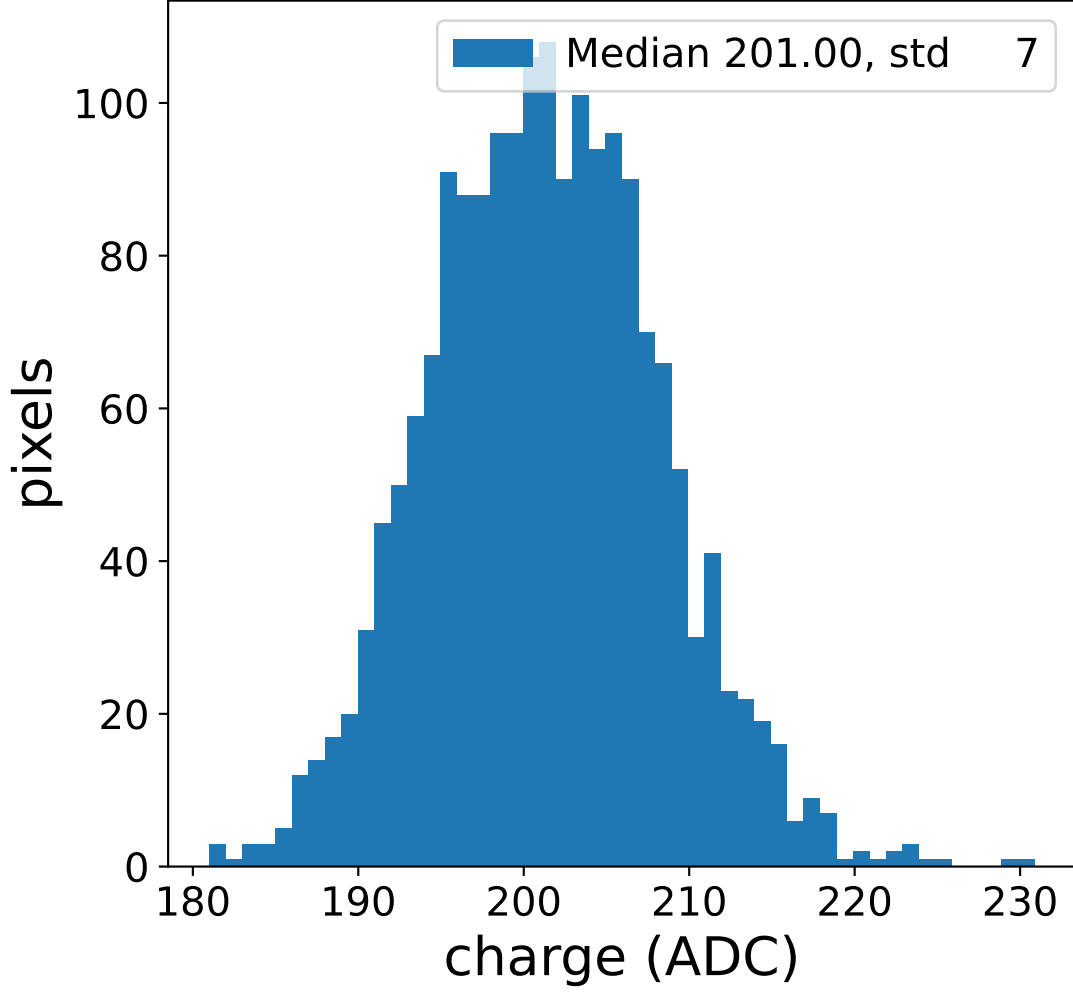

Run 7670 channel: LG

FF sample of 10000 events