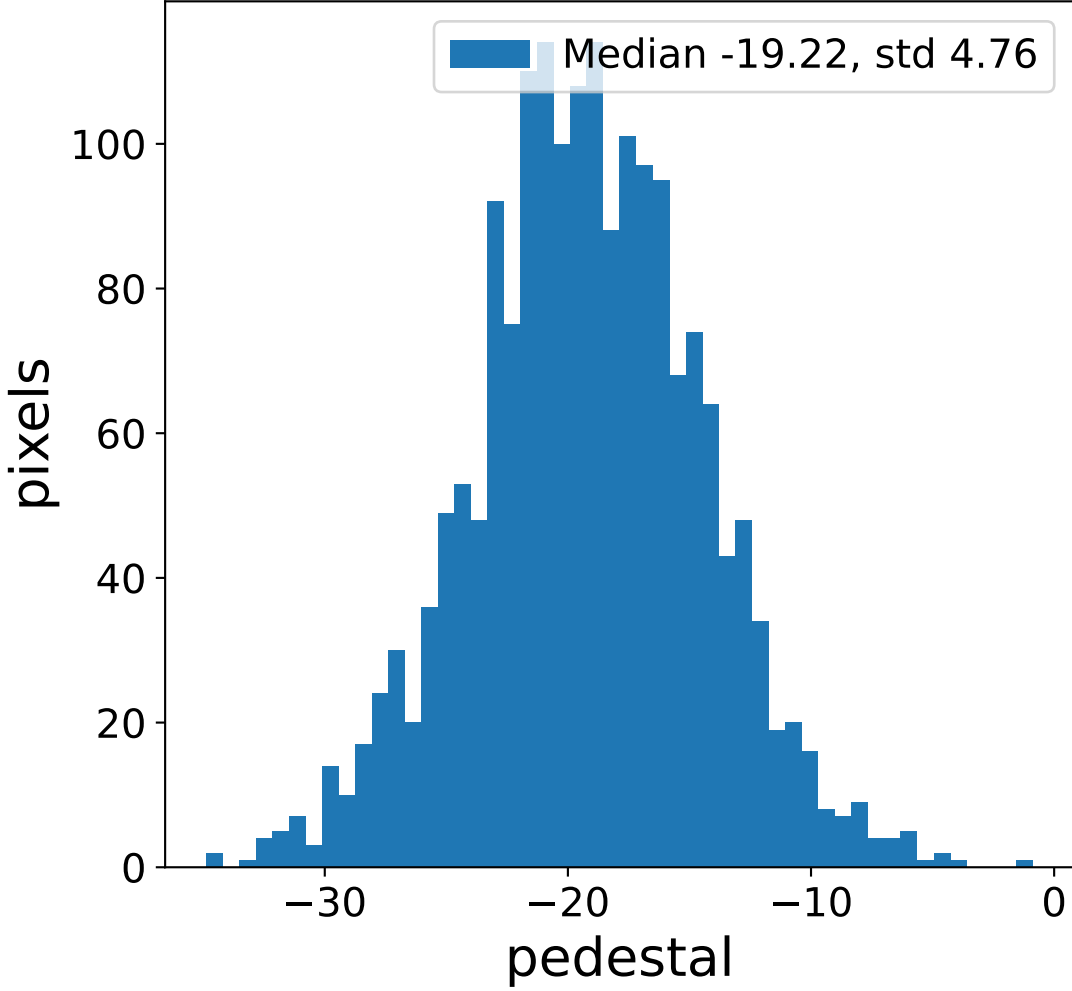

### pedestal sample of 10000 events