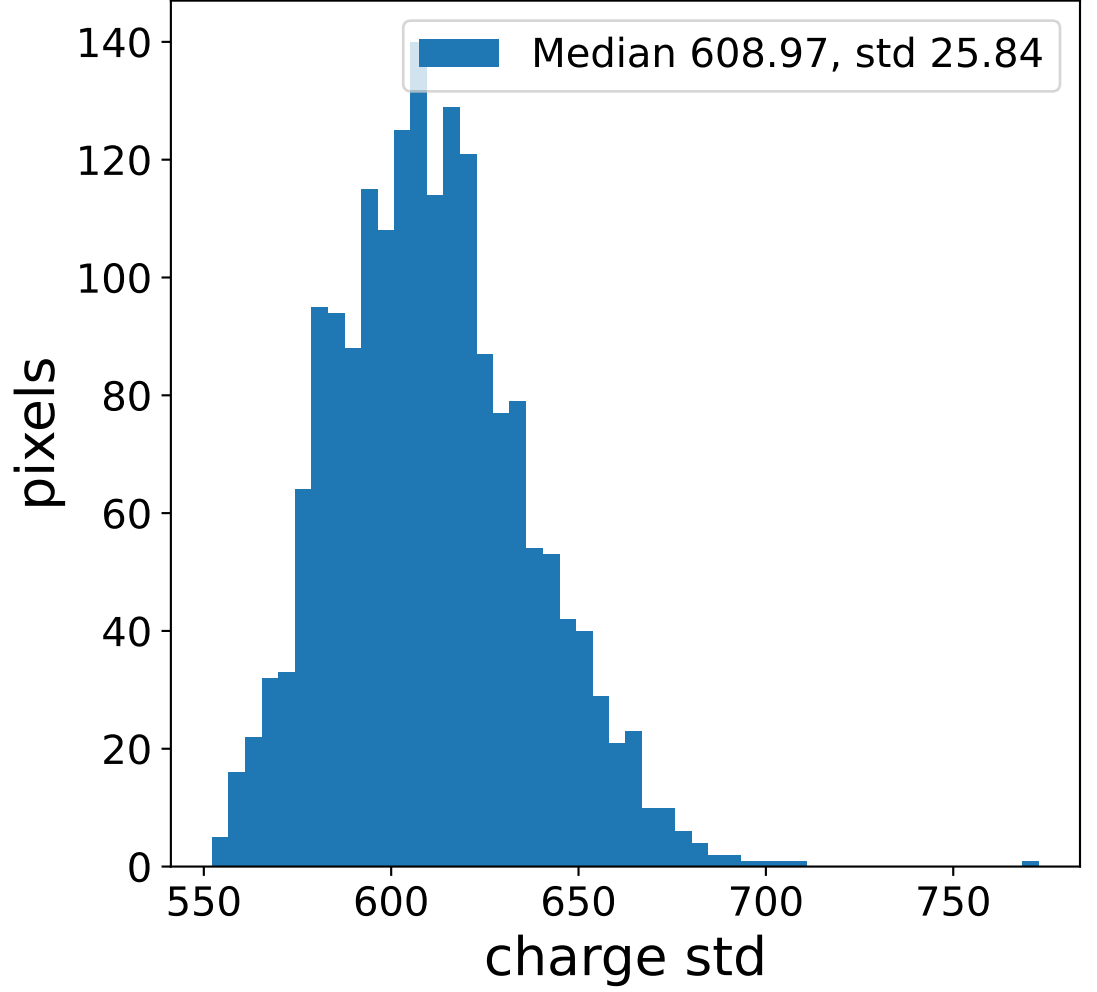

### pedestal sample of 10000 events