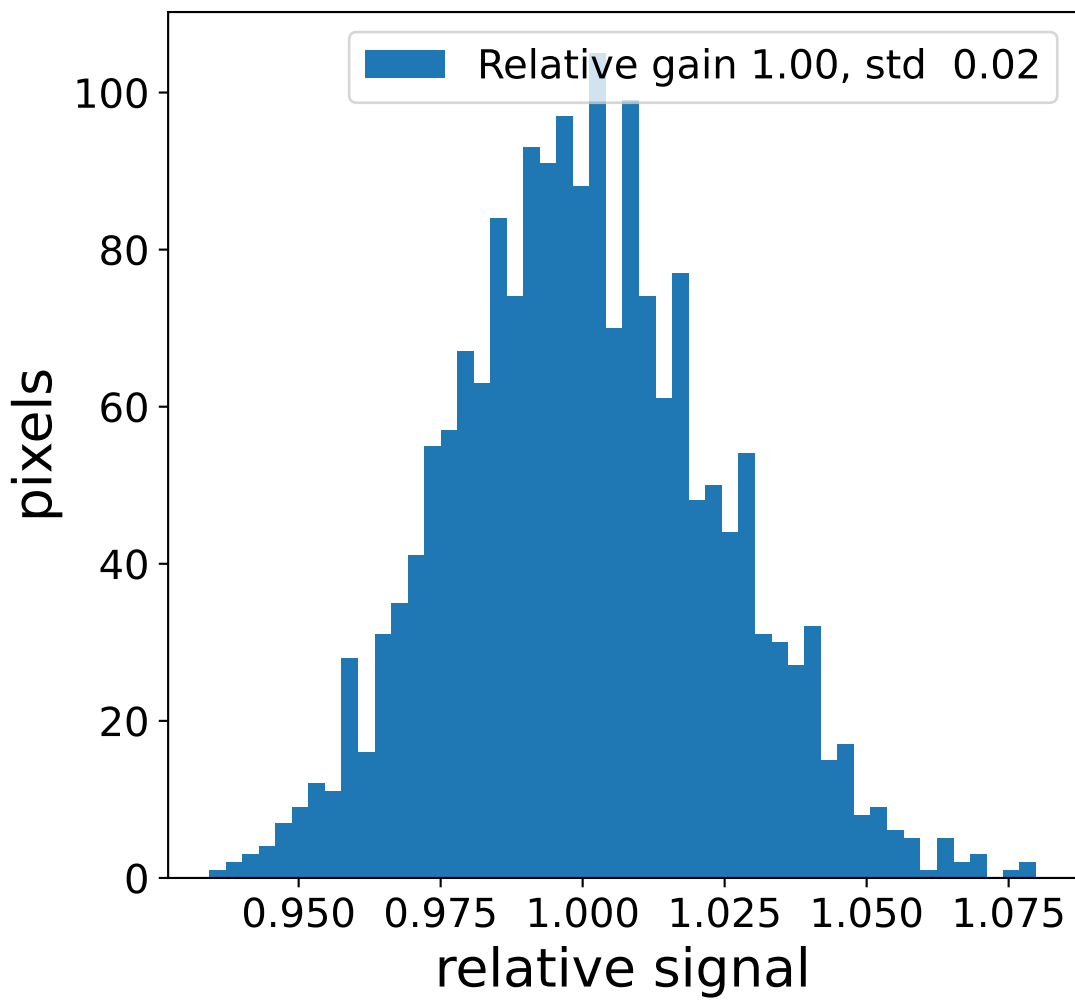

Run 7670

Run 7670

Run 7670 channel: HG

FF sample of 10000 events

pedestal sample of 10000 events

flat-fielded gain [ADC/pe]

Run 7670 channel: LG

FF sample of 10000 events

pedestal sample of 10000 events

flat-fielded gain [ADC/pe]