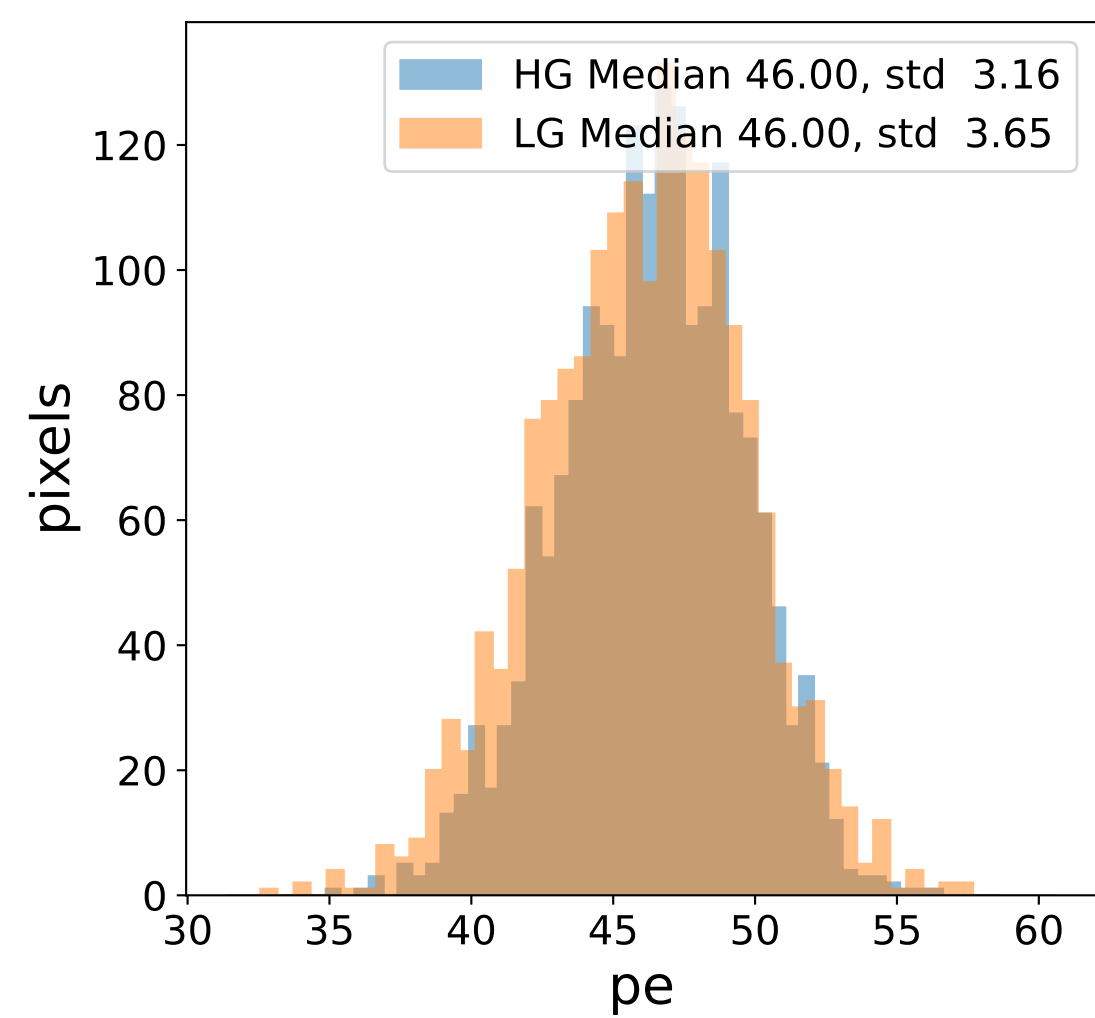

Run 7670

Run 7670

Run 7670 channel: HG

FF sample of 10000 events

pedestal sample of 10000 events

flat-fielded gain [ADC/pe]

Run 7670 channel: LG

FF sample of 10000 events

pedestal sample of 10000 events

flat-fielded gain [ADC/pe]