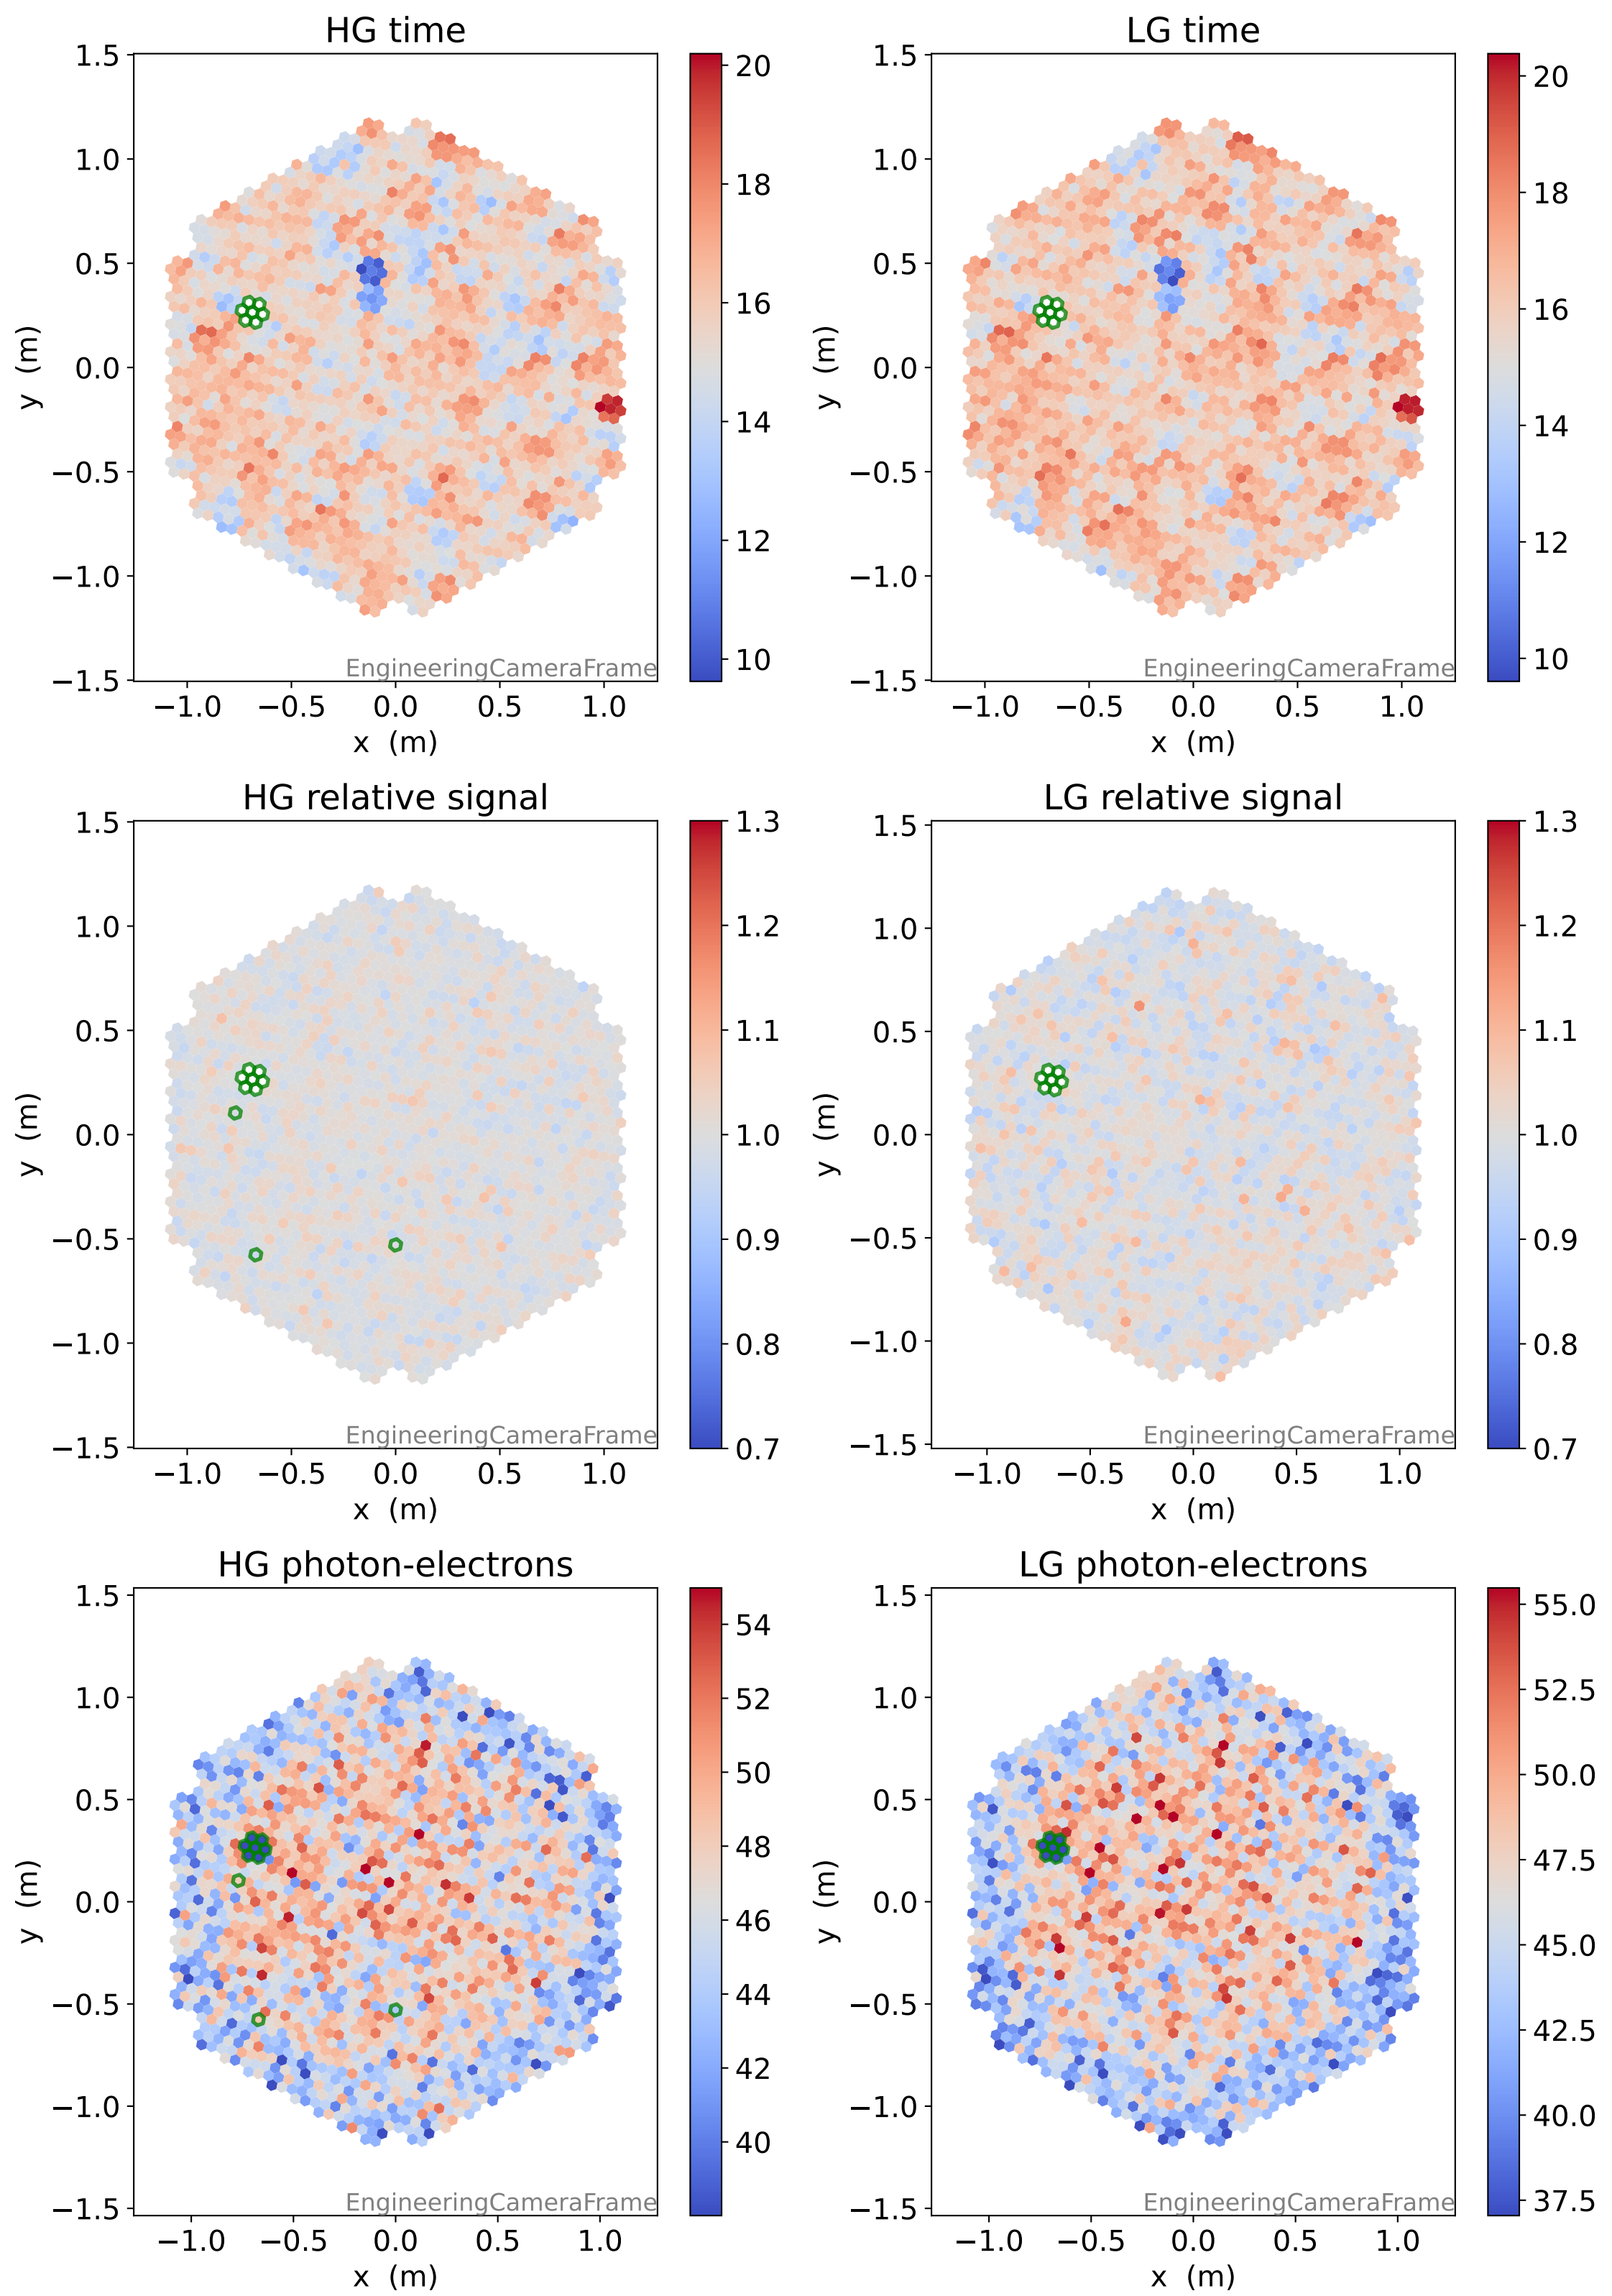

Run 7670

Run 7670

Run 7670 channel: HG

FF sample of 10000 events

pedestal sample of 10000 events

flat-fielded gain [ADC/pe]

Run 7670 channel: LG

FF sample of 10000 events

pedestal sample of 10000 events

flat-fielded gain [ADC/pe]