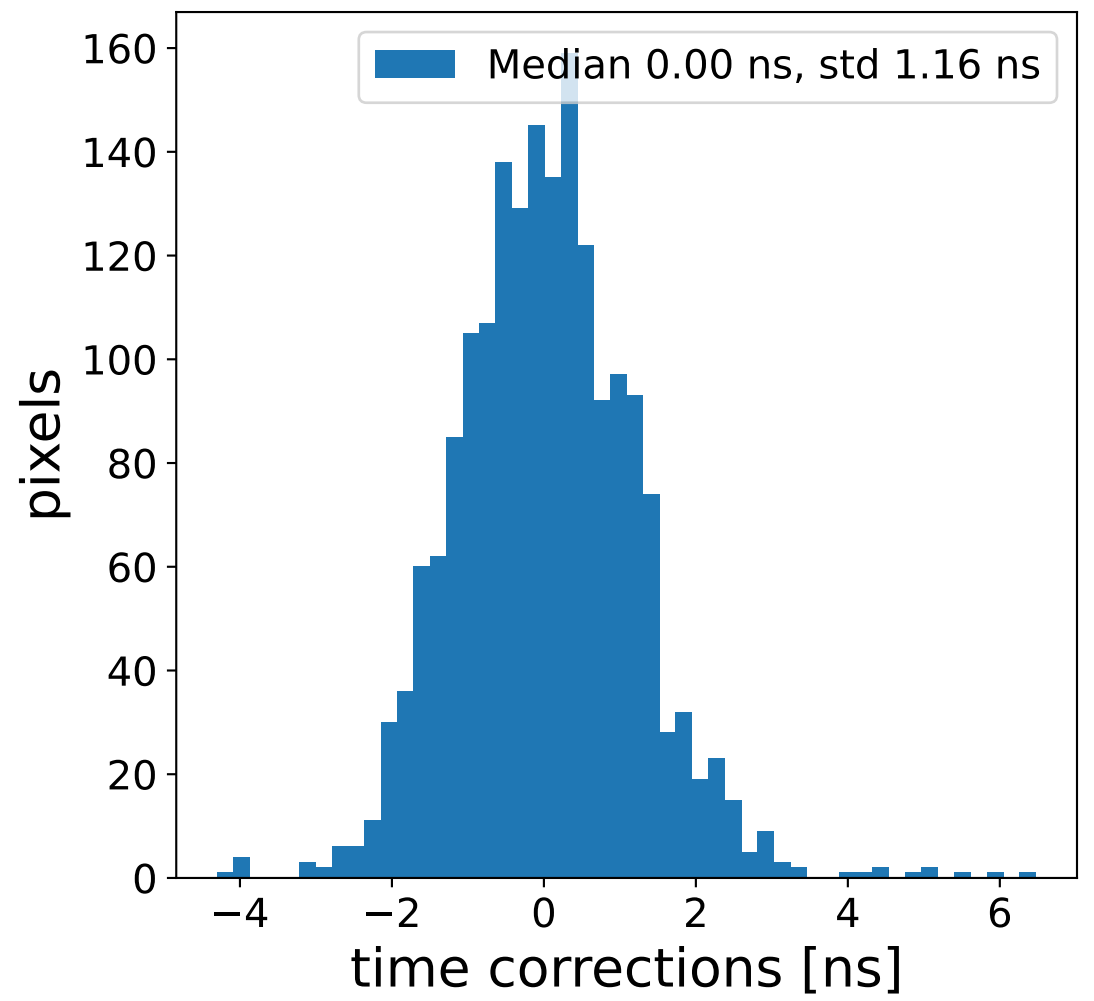

Run 7670

Run 7670

Run 7670 channel: HG

FF sample of 10000 events

pedestal sample of 10000 events

flat-fielded gain [ADC/pe]

Run 7670 channel: LG

FF sample of 10000 events

pedestal sample of 10000 events

flat-fielded gain [ADC/pe]