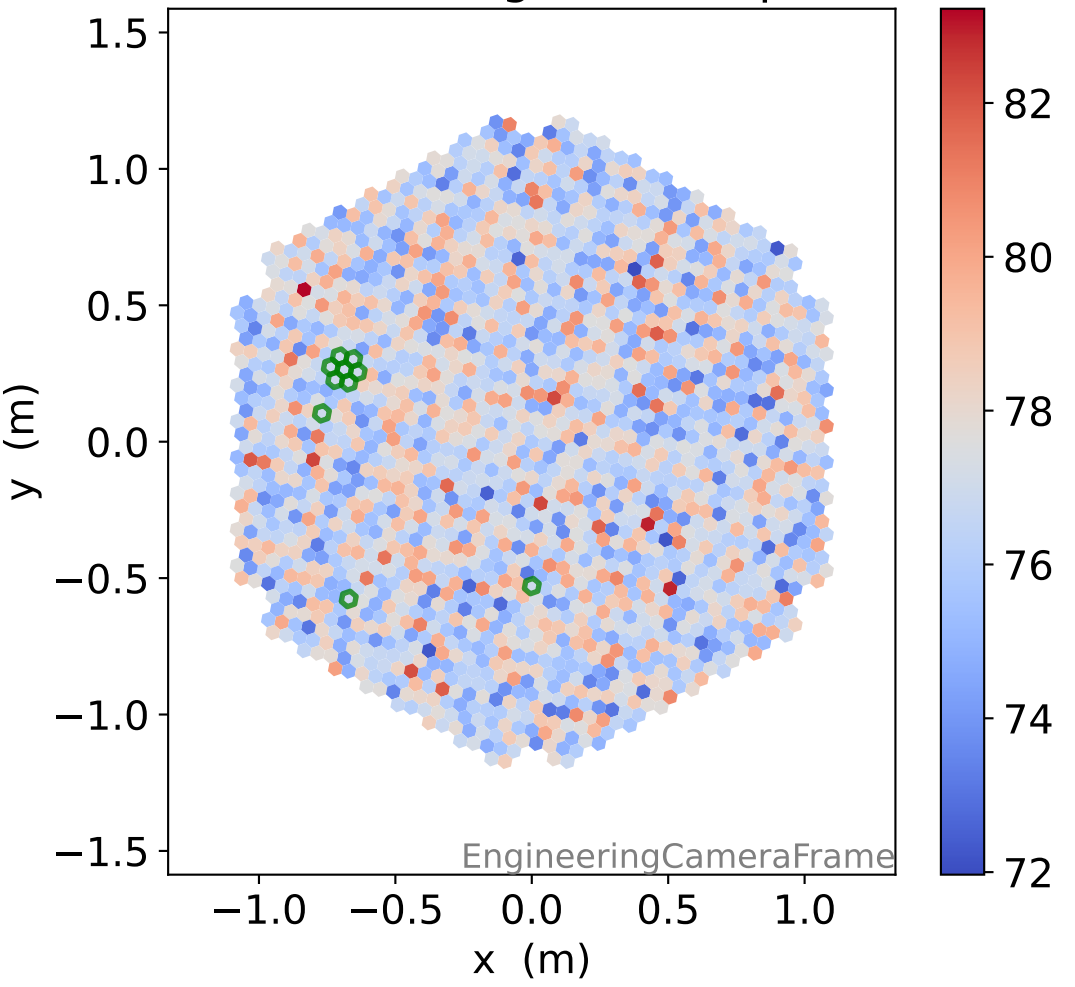

Run 7670

Run 7670

Run 7670 channel: HG

FF sample of 10000 events

pedestal sample of 10000 events

flat-fielded gain [ADC/pe]

Run 7670 channel: LG

FF sample of 10000 events

pedestal sample of 10000 events

flat-fielded gain [ADC/pe]