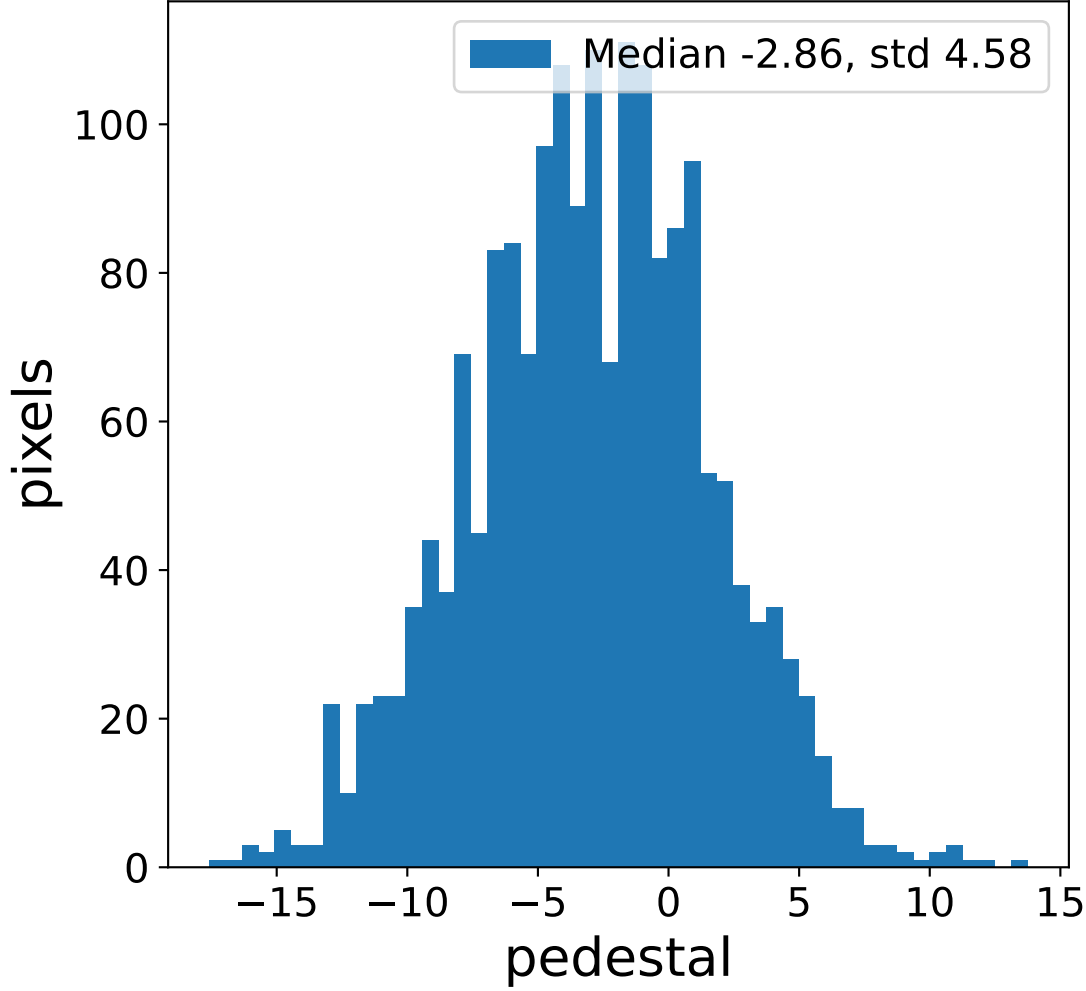

Run 7670

Run 7670

Run 7670 channel: HG

FF sample of 10000 events

pedestal sample of 10000 events

flat-fielded gain [ADC/pe]

Run 7670 channel: LG

FF sample of 10000 events

pedestal sample of 10000 events

flat-fielded gain [ADC/pe]