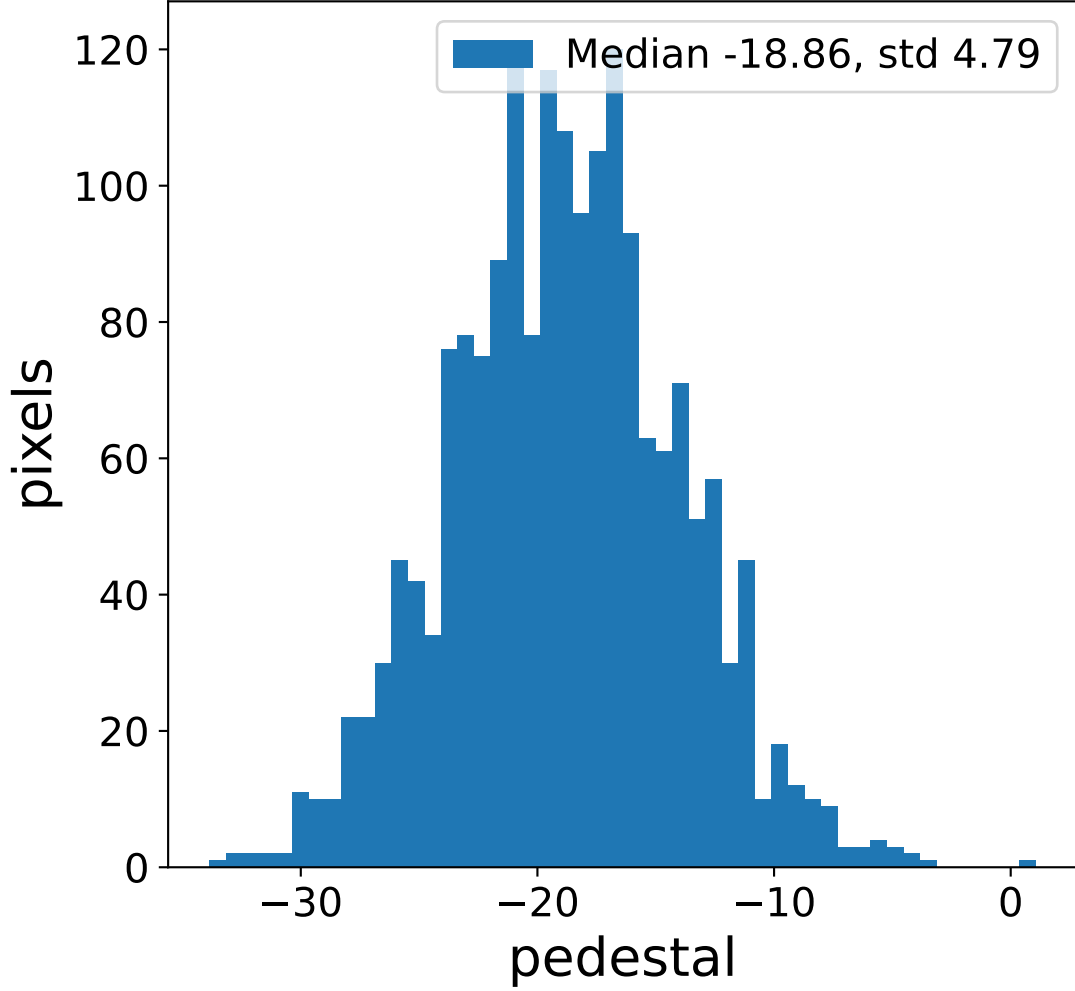

Run 7670

Run 7670

Run 7670 channel: HG

FF sample of 10000 events

pedestal sample of 10000 events

flat-fielded gain [ADC/pe]

Run 7670 channel: LG

FF sample of 10000 events

pedestal sample of 10000 events

flat-fielded gain [ADC/pe]