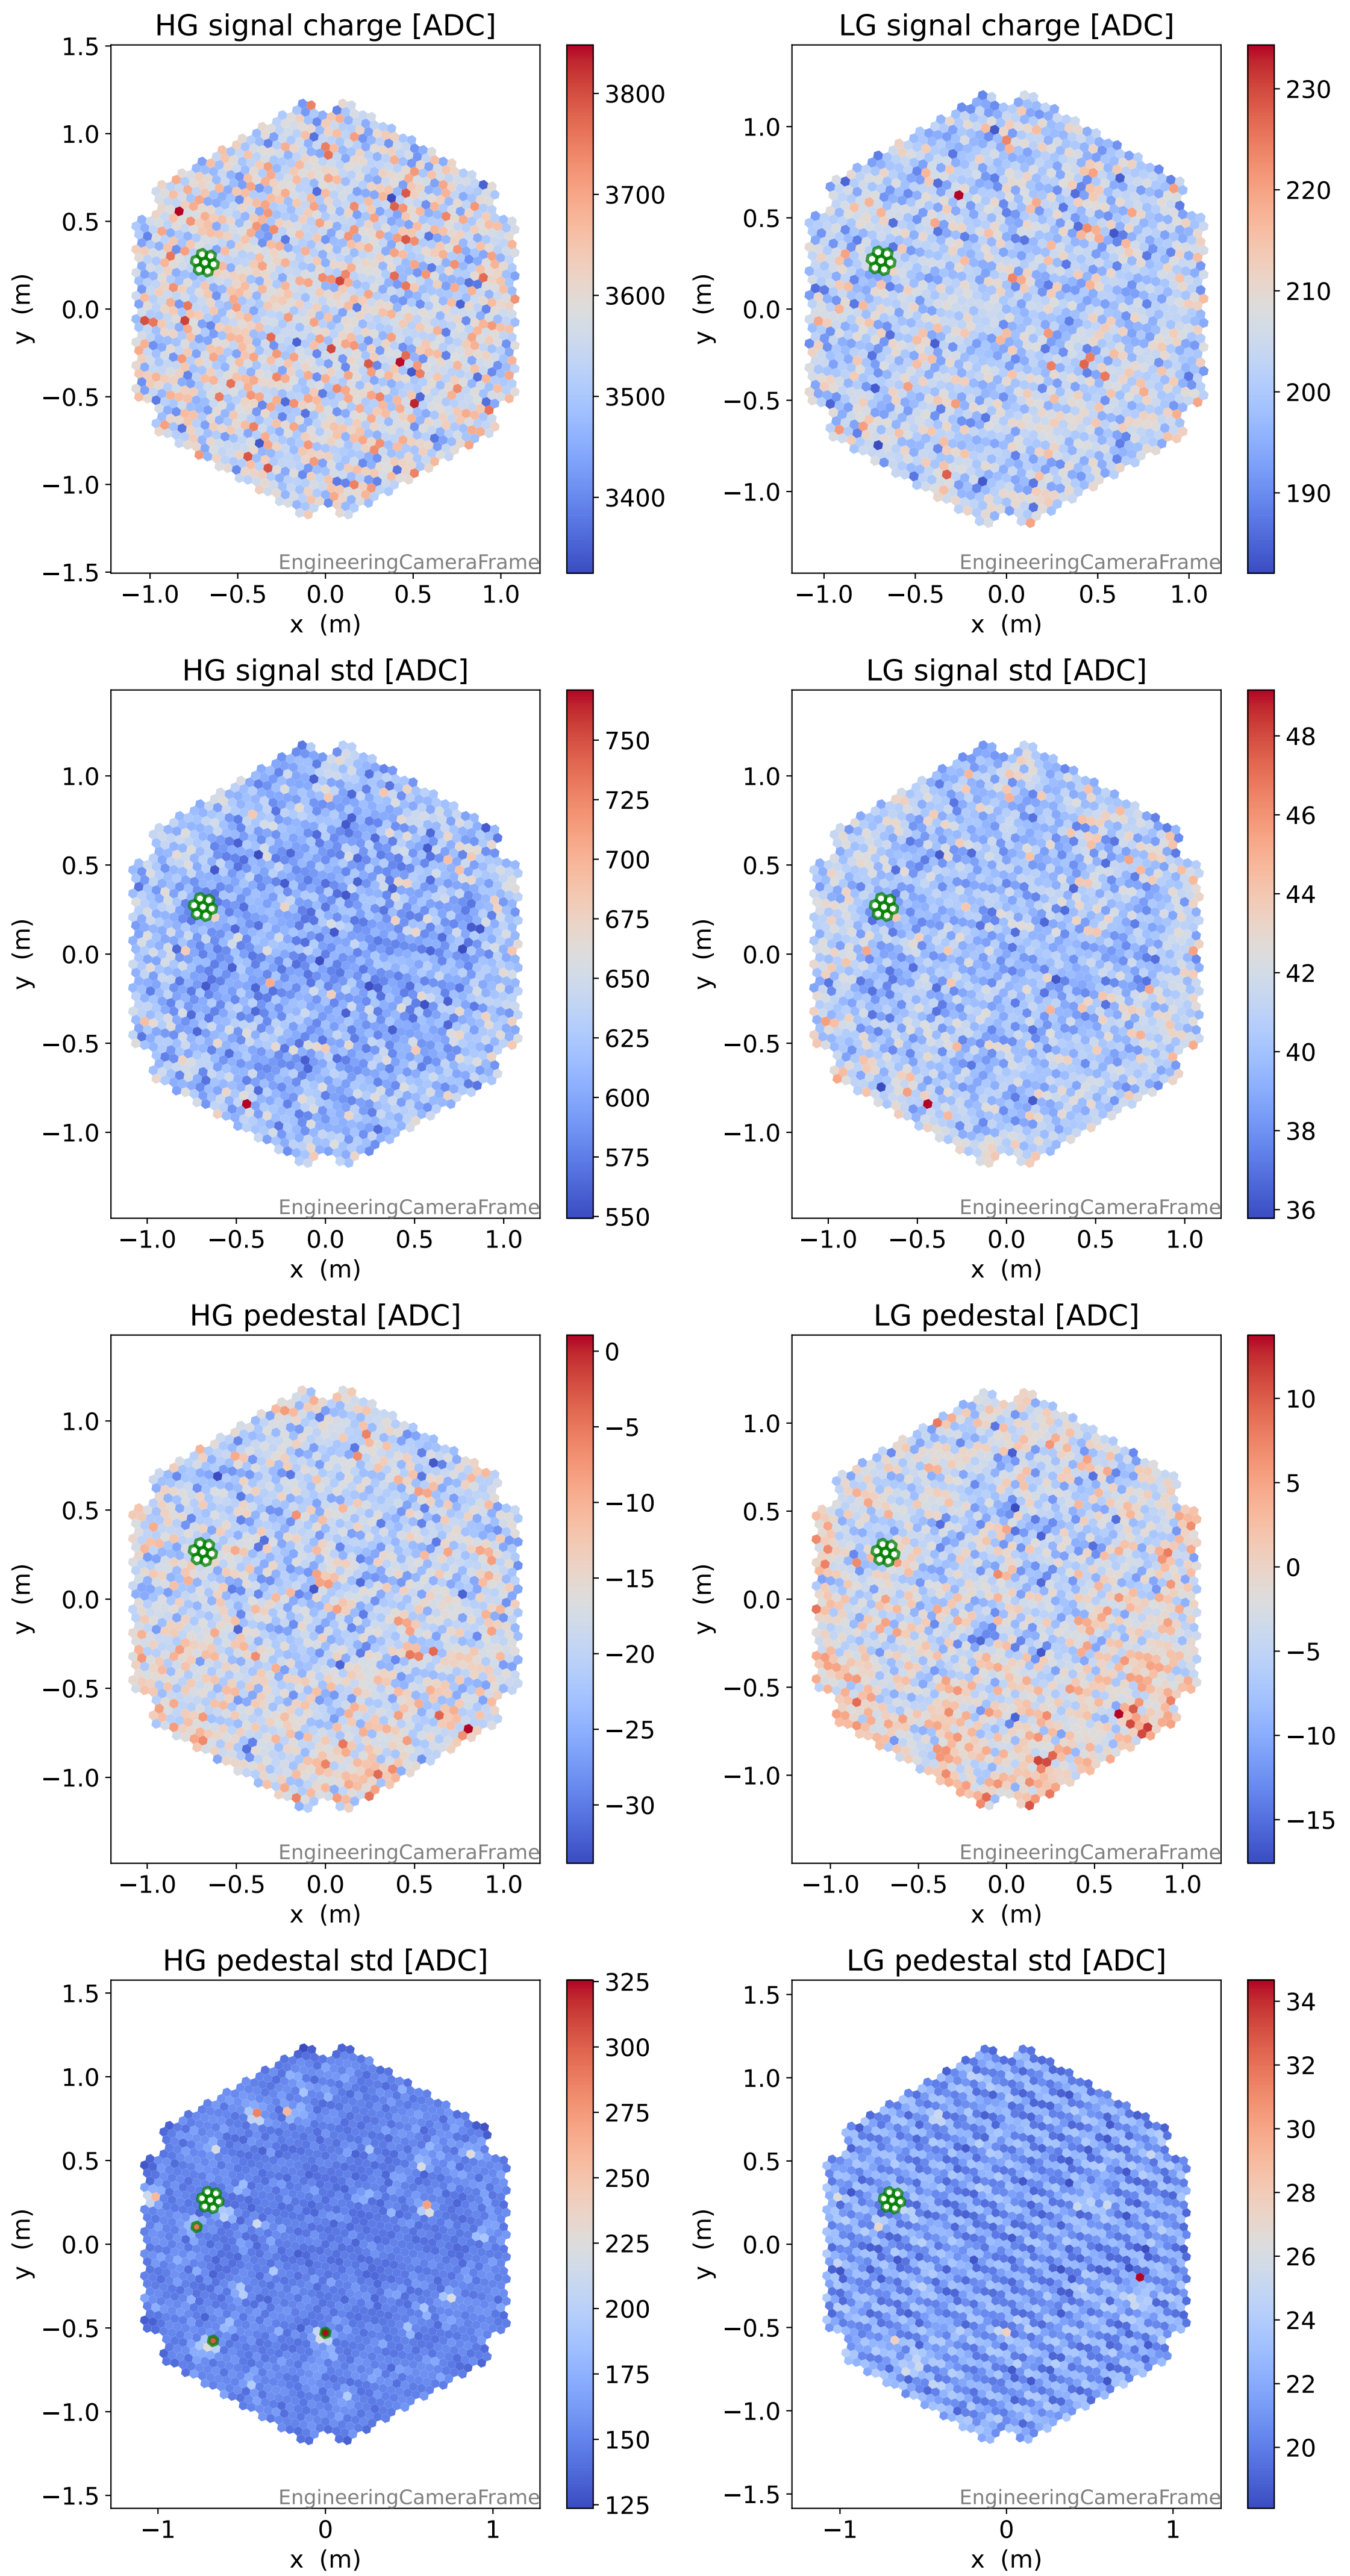

Run 7670

Run 7670

Run 7670 channel: HG

FF sample of 10000 events

pedestal sample of 10000 events

flat-fielded gain [ADC/pe]

Run 7670 channel: LG

FF sample of 10000 events

pedestal sample of 10000 events

flat-fielded gain [ADC/pe]