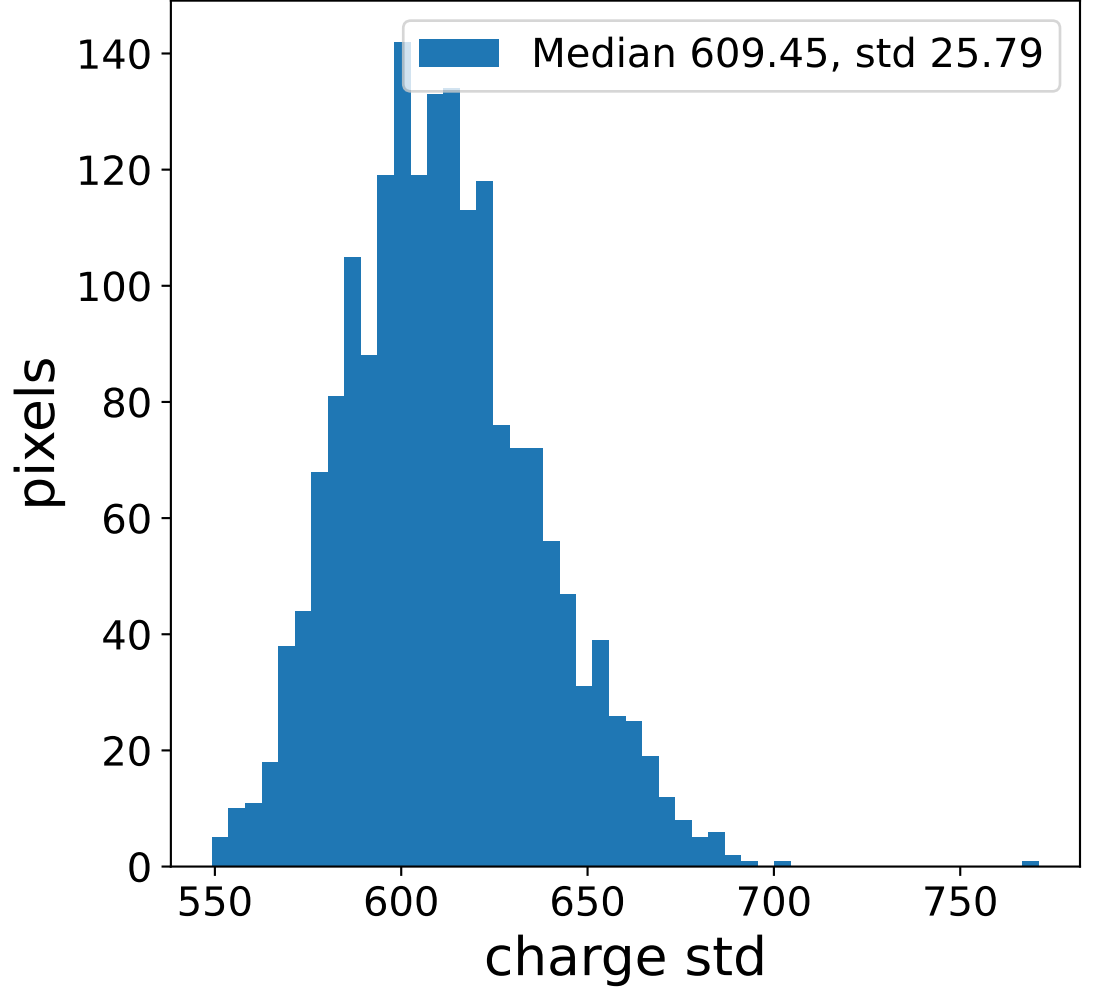

Run 7670

Run 7670

Run 7670 channel: HG

FF sample of 10000 events

pedestal sample of 10000 events

flat-fielded gain [ADC/pe]

Run 7670 channel: LG

FF sample of 10000 events

pedestal sample of 10000 events

flat-fielded gain [ADC/pe]