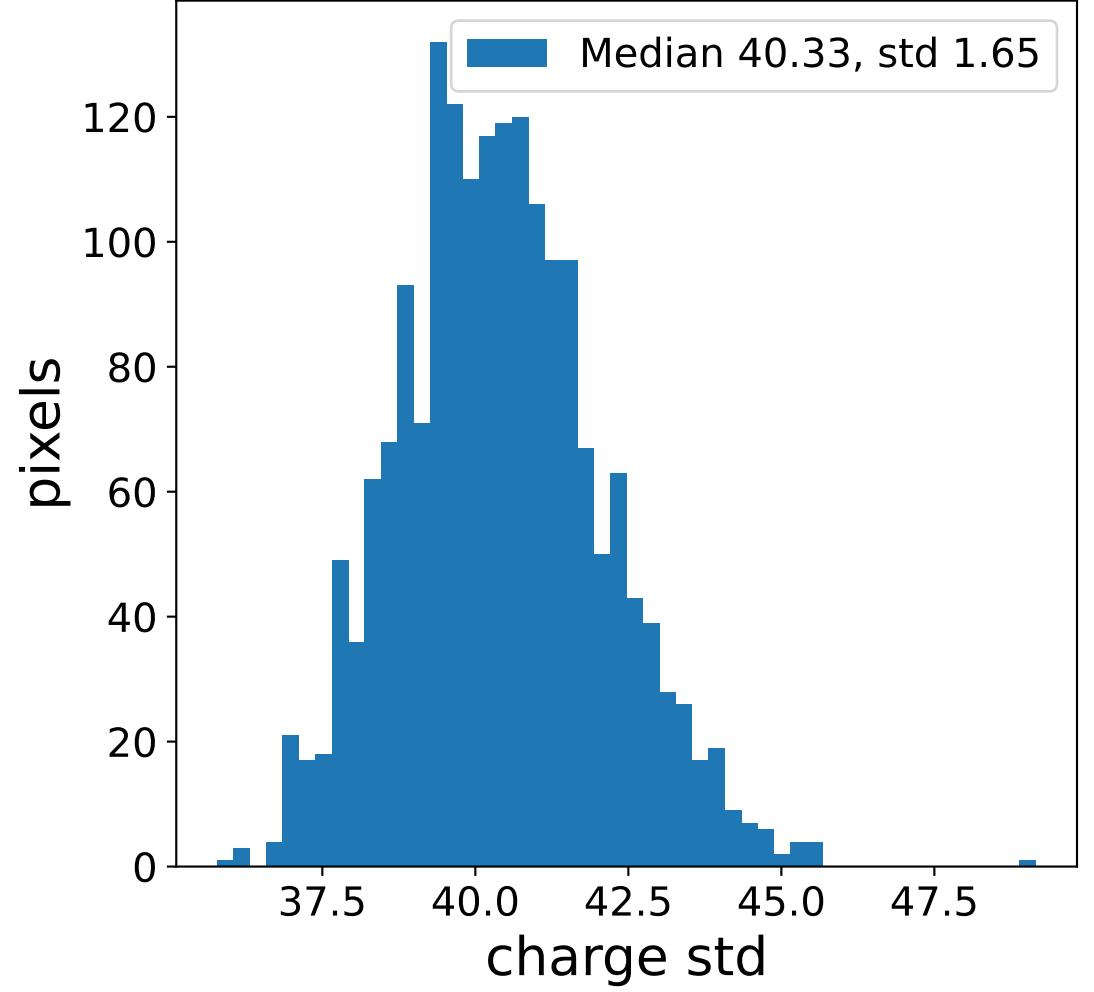

Run 7670

Run 7670

Run 7670 channel: HG

FF sample of 10000 events

pedestal sample of 10000 events

flat-fielded gain [ADC/pe]

Run 7670 channel: LG

FF sample of 10000 events

pedestal sample of 10000 events

flat-fielded gain [ADC/pe]