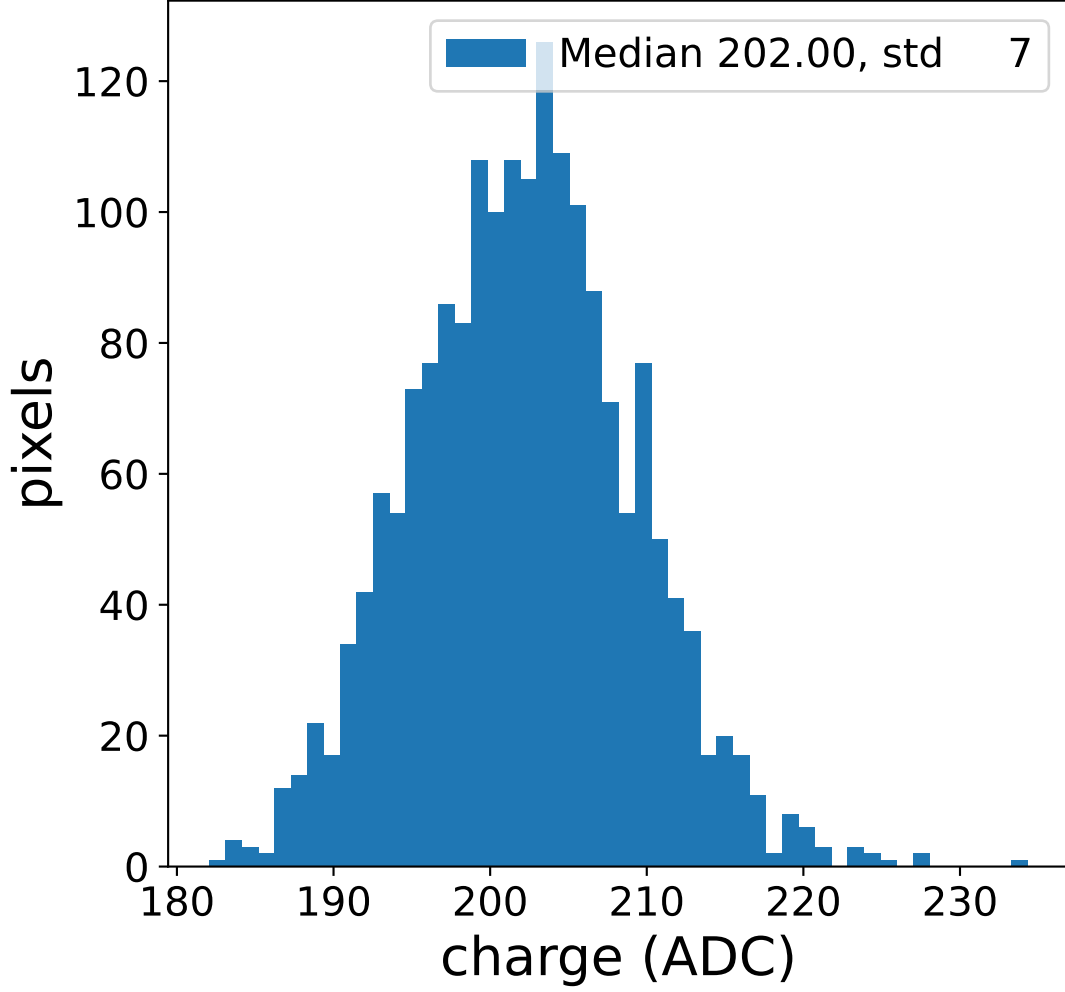

Run 7670

Run 7670

Run 7670 channel: HG

FF sample of 10000 events

pedestal sample of 10000 events

flat-fielded gain [ADC/pe]

Run 7670 channel: LG

FF sample of 10000 events

pedestal sample of 10000 events

flat-fielded gain [ADC/pe]