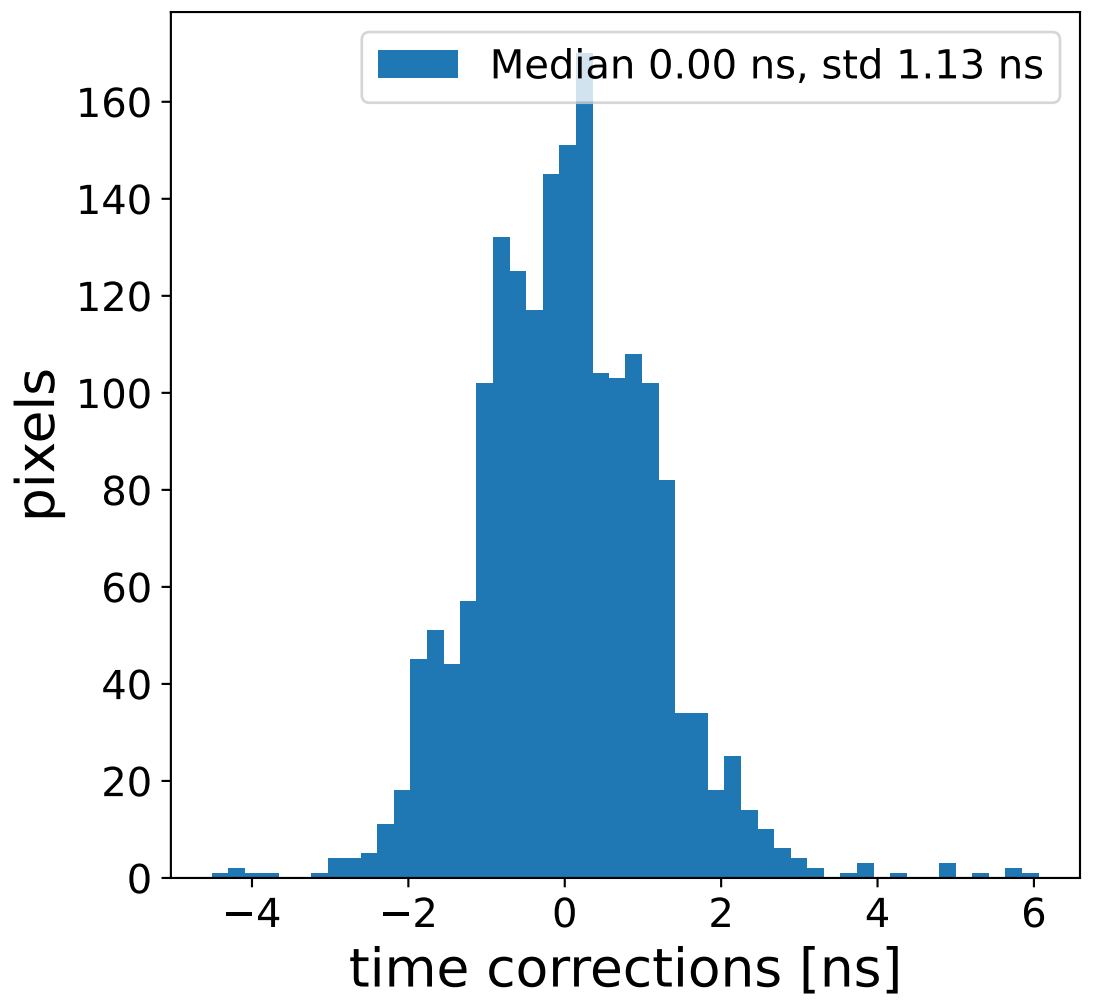

Run 7670

Run 7670

Run 7670 channel: HG

FF sample of 10000 events

pedestal sample of 10000 events

flat-fielded gain [ADC/pe]

Run 7670 channel: LG

FF sample of 10000 events

pedestal sample of 10000 events

flat-fielded gain [ADC/pe]