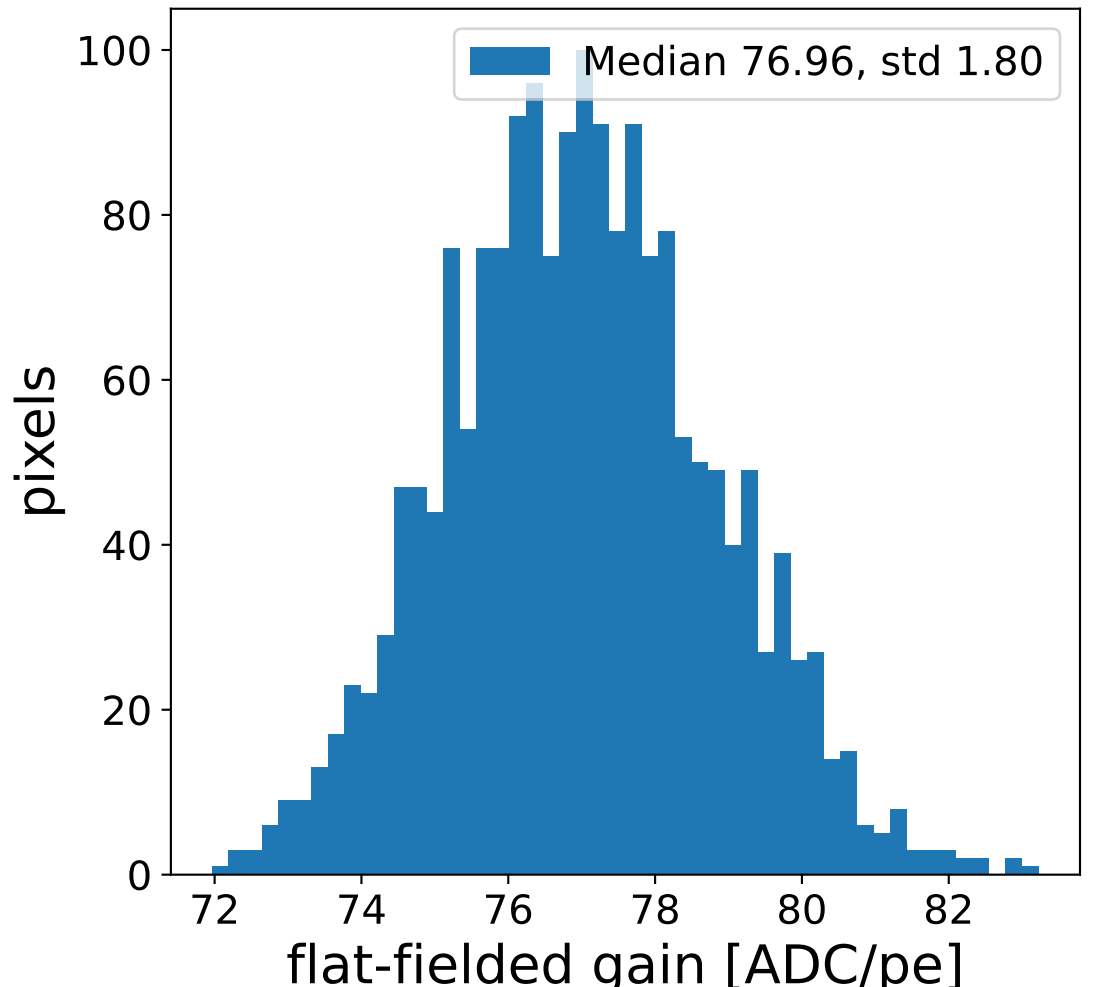

Run 7670

Run 7670

Run 7670 channel: HG

FF sample of 10000 events

pedestal sample of 10000 events

flat-fielded gain [ADC/pe]

Run 7670 channel: LG

FF sample of 10000 events

pedestal sample of 10000 events

flat-fielded gain [ADC/pe]