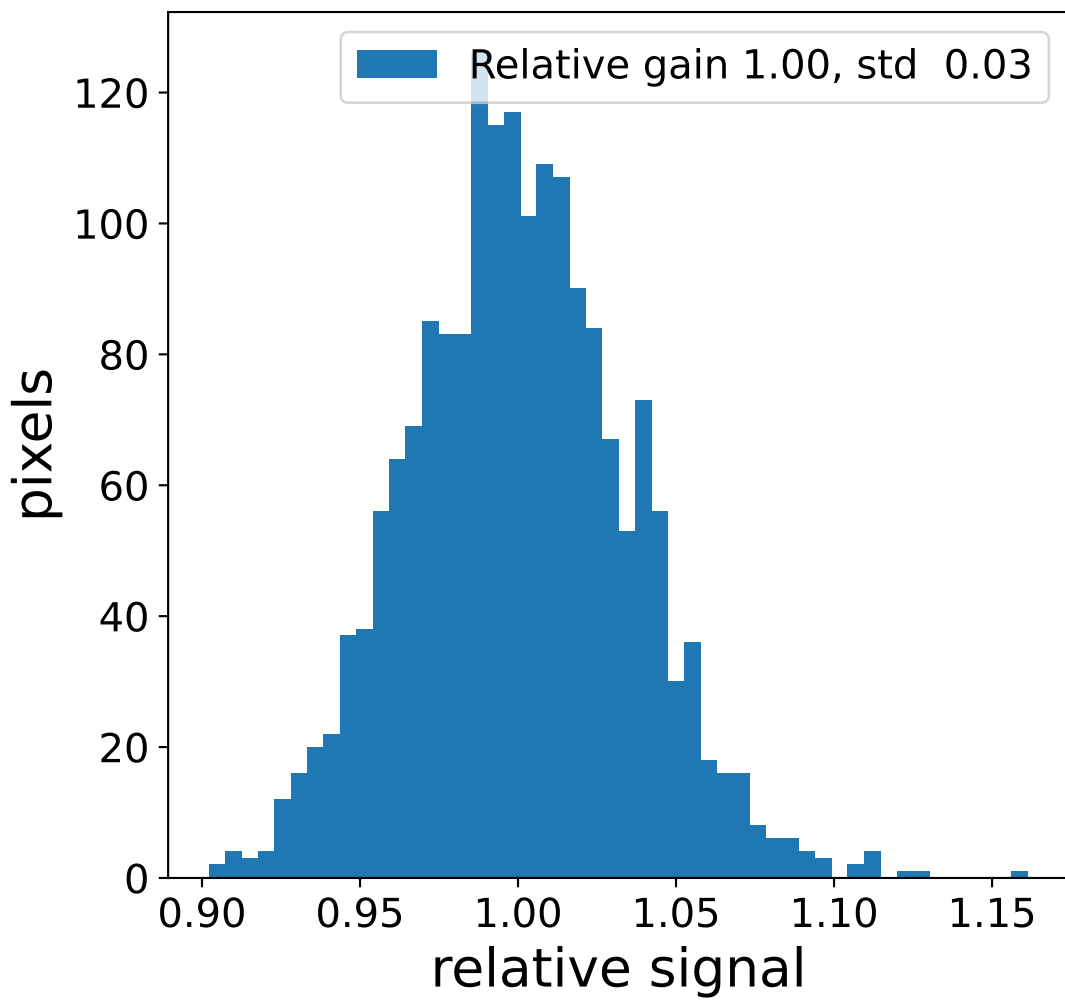

Run 7670

Run 7670

Run 7670 channel: HG

FF sample of 10000 events

pedestal sample of 10000 events

flat-fielded gain [ADC/pe]

Run 7670 channel: LG

FF sample of 10000 events

pedestal sample of 10000 events

flat-fielded gain [ADC/pe]