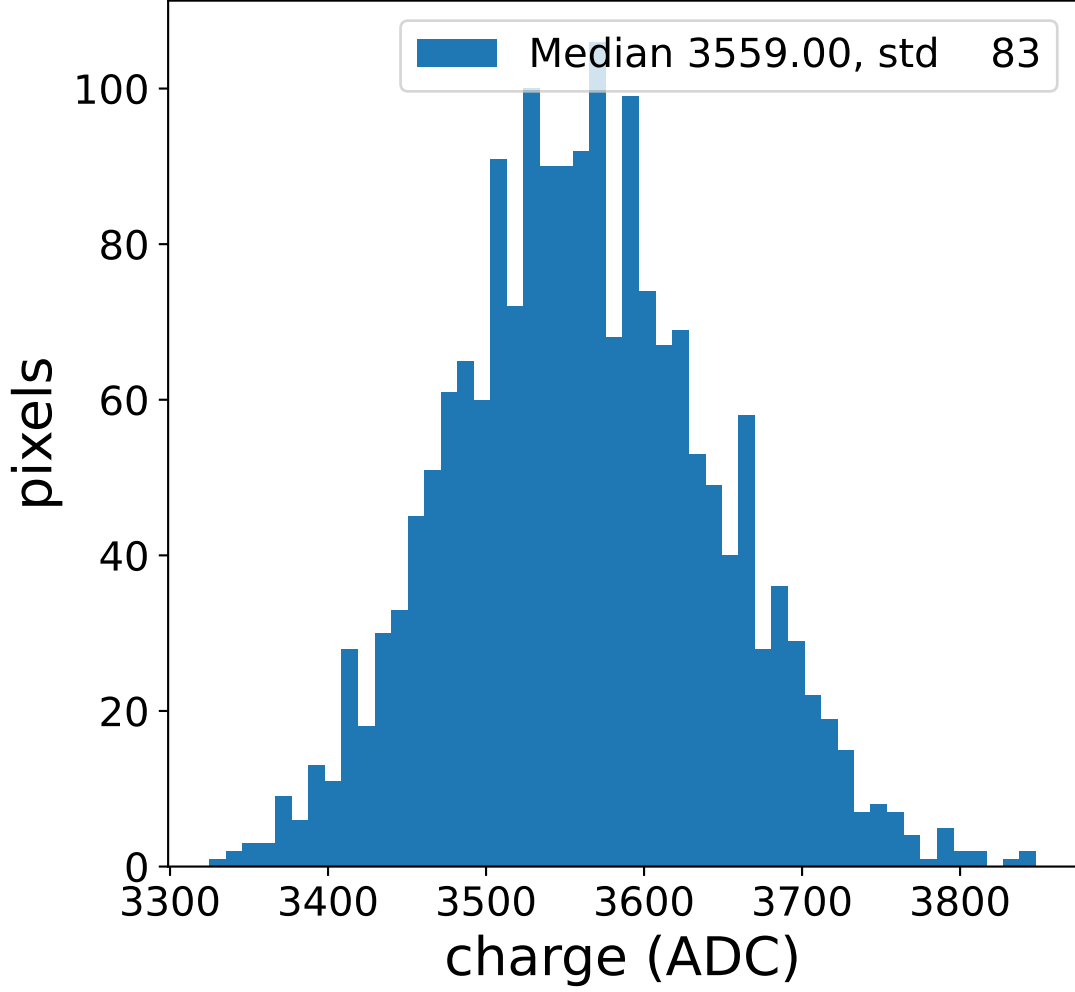

Run 7670

Run 7670

Run 7670 channel: HG

FF sample of 10000 events

pedestal sample of 10000 events

flat-fielded gain [ADC/pe]

Run 7670 channel: LG

FF sample of 10000 events

pedestal sample of 10000 events

flat-fielded gain [ADC/pe]