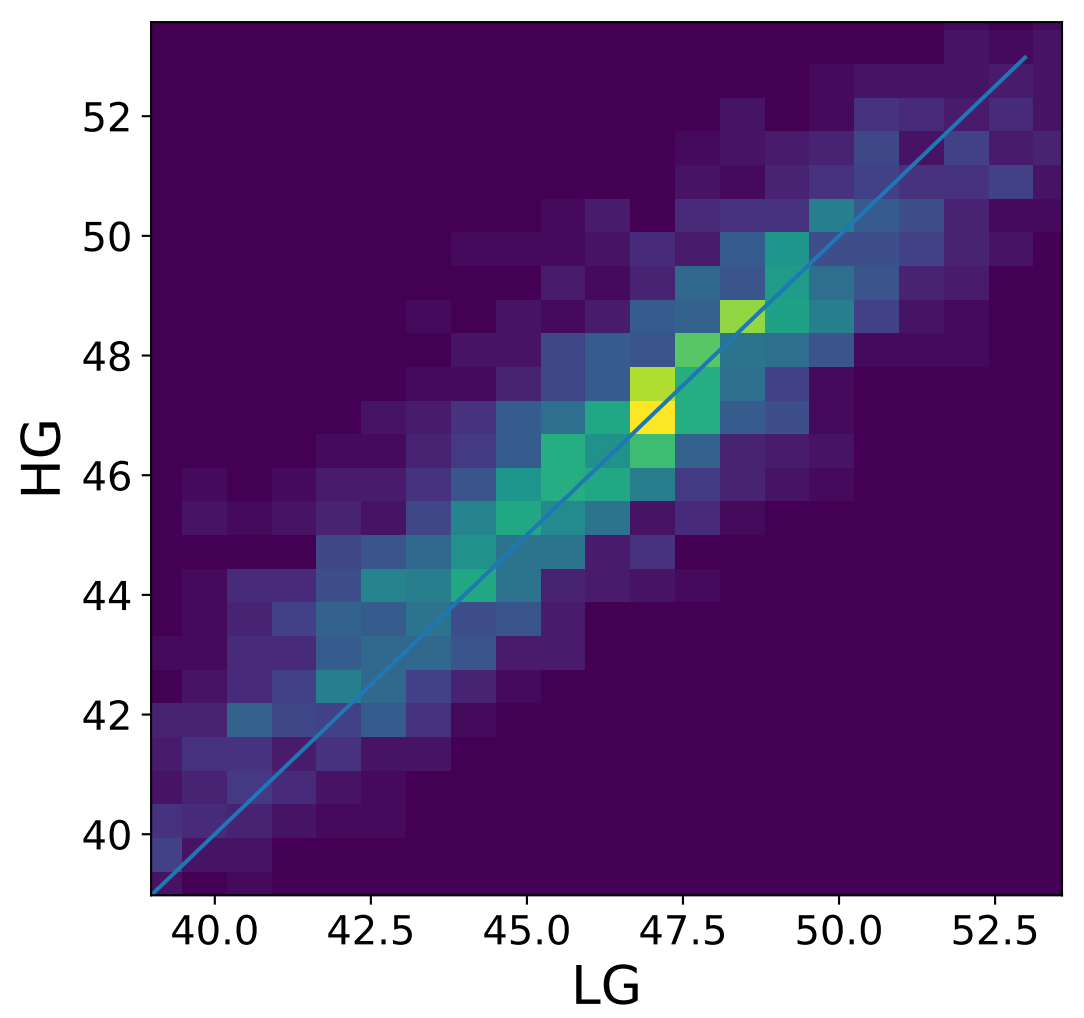

Run 7670

Run 7670

Run 7670 channel: HG

FF sample of 10000 events

pedestal sample of 10000 events

flat-fielded gain [ADC/pe]

Run 7670 channel: LG

FF sample of 10000 events

pedestal sample of 10000 events

flat-fielded gain [ADC/pe]