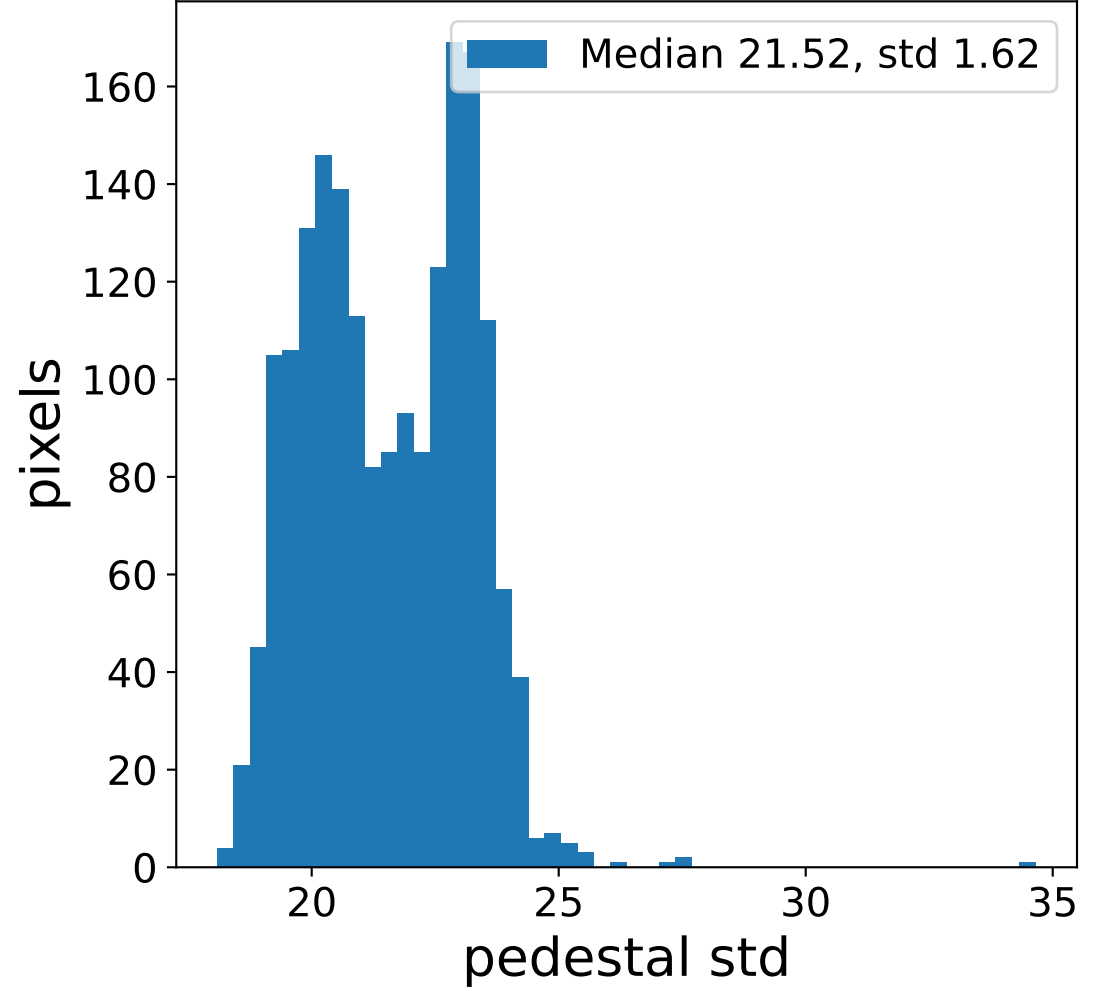

Run 7670

Run 7670

Run 7670 channel: HG

FF sample of 10000 events

pedestal sample of 10000 events

flat-fielded gain [ADC/pe]

Run 7670 channel: LG

FF sample of 10000 events

pedestal sample of 10000 events

flat-fielded gain [ADC/pe]