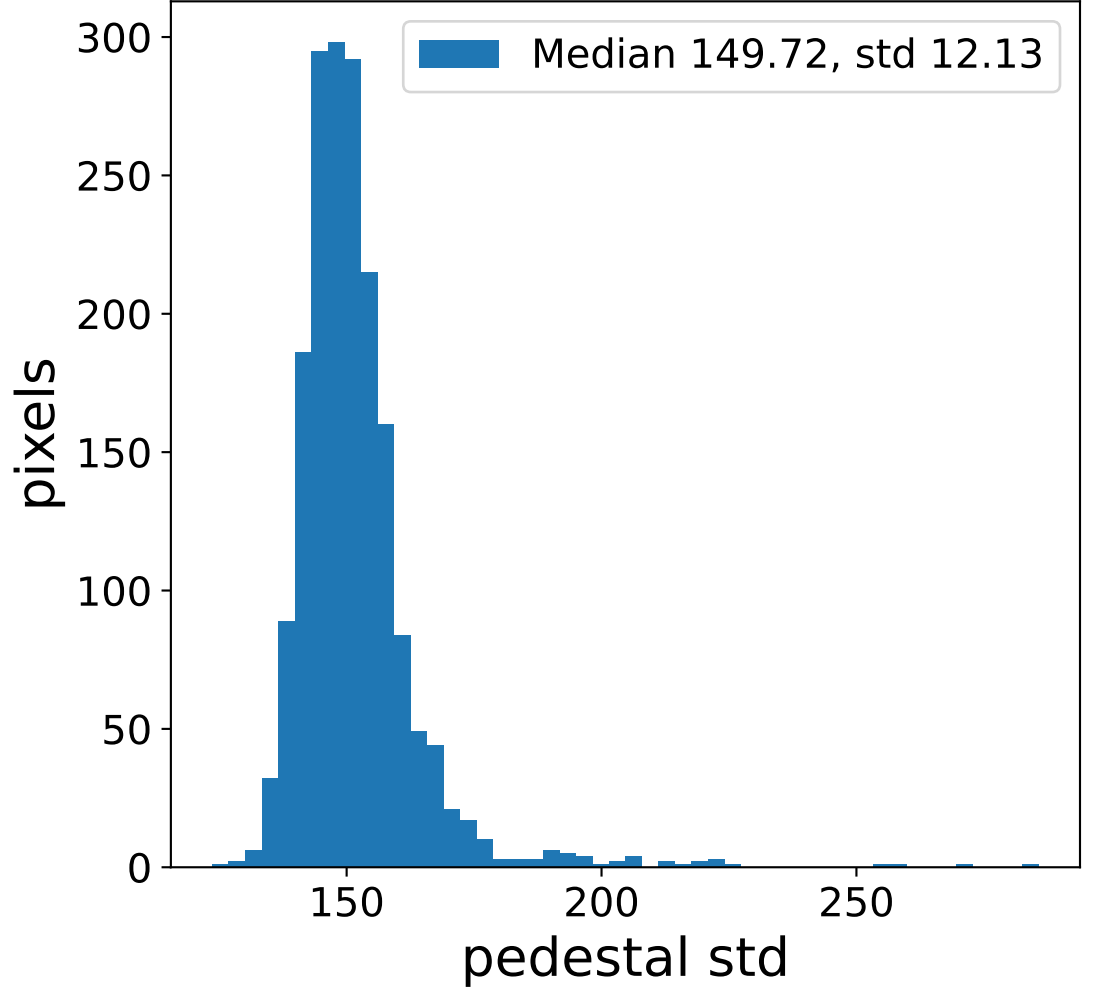

Run 7670

Run 7670

Run 7670 channel: HG

FF sample of 10000 events

pedestal sample of 10000 events

flat-fielded gain [ADC/pe]

Run 7670 channel: LG

FF sample of 10000 events

pedestal sample of 10000 events

flat-fielded gain [ADC/pe]