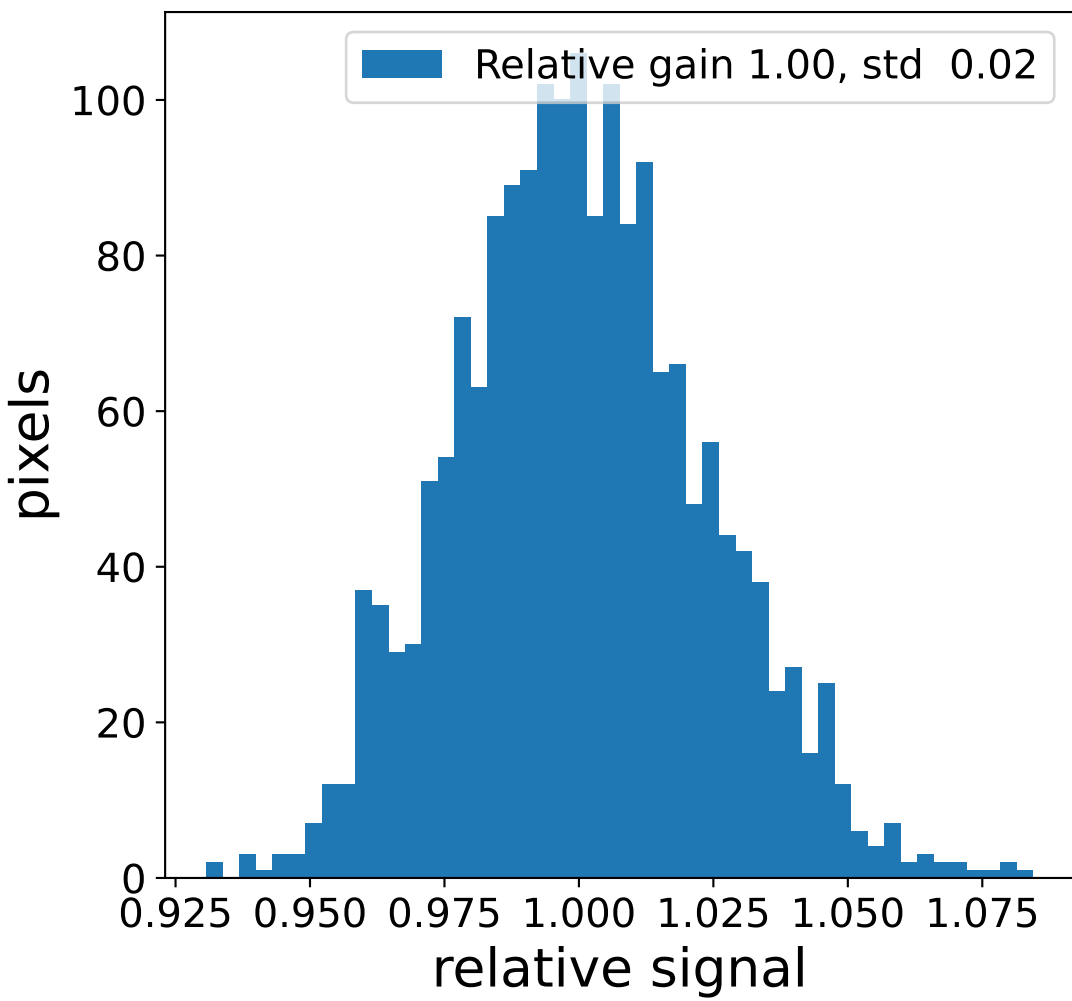

Run 7670

Run 7670

Run 7670 channel: HG

FF sample of 10000 events

pedestal sample of 10000 events

flat-fielded gain [ADC/pe]

Run 7670 channel: LG

FF sample of 10000 events

pedestal sample of 10000 events

flat-fielded gain [ADC/pe]