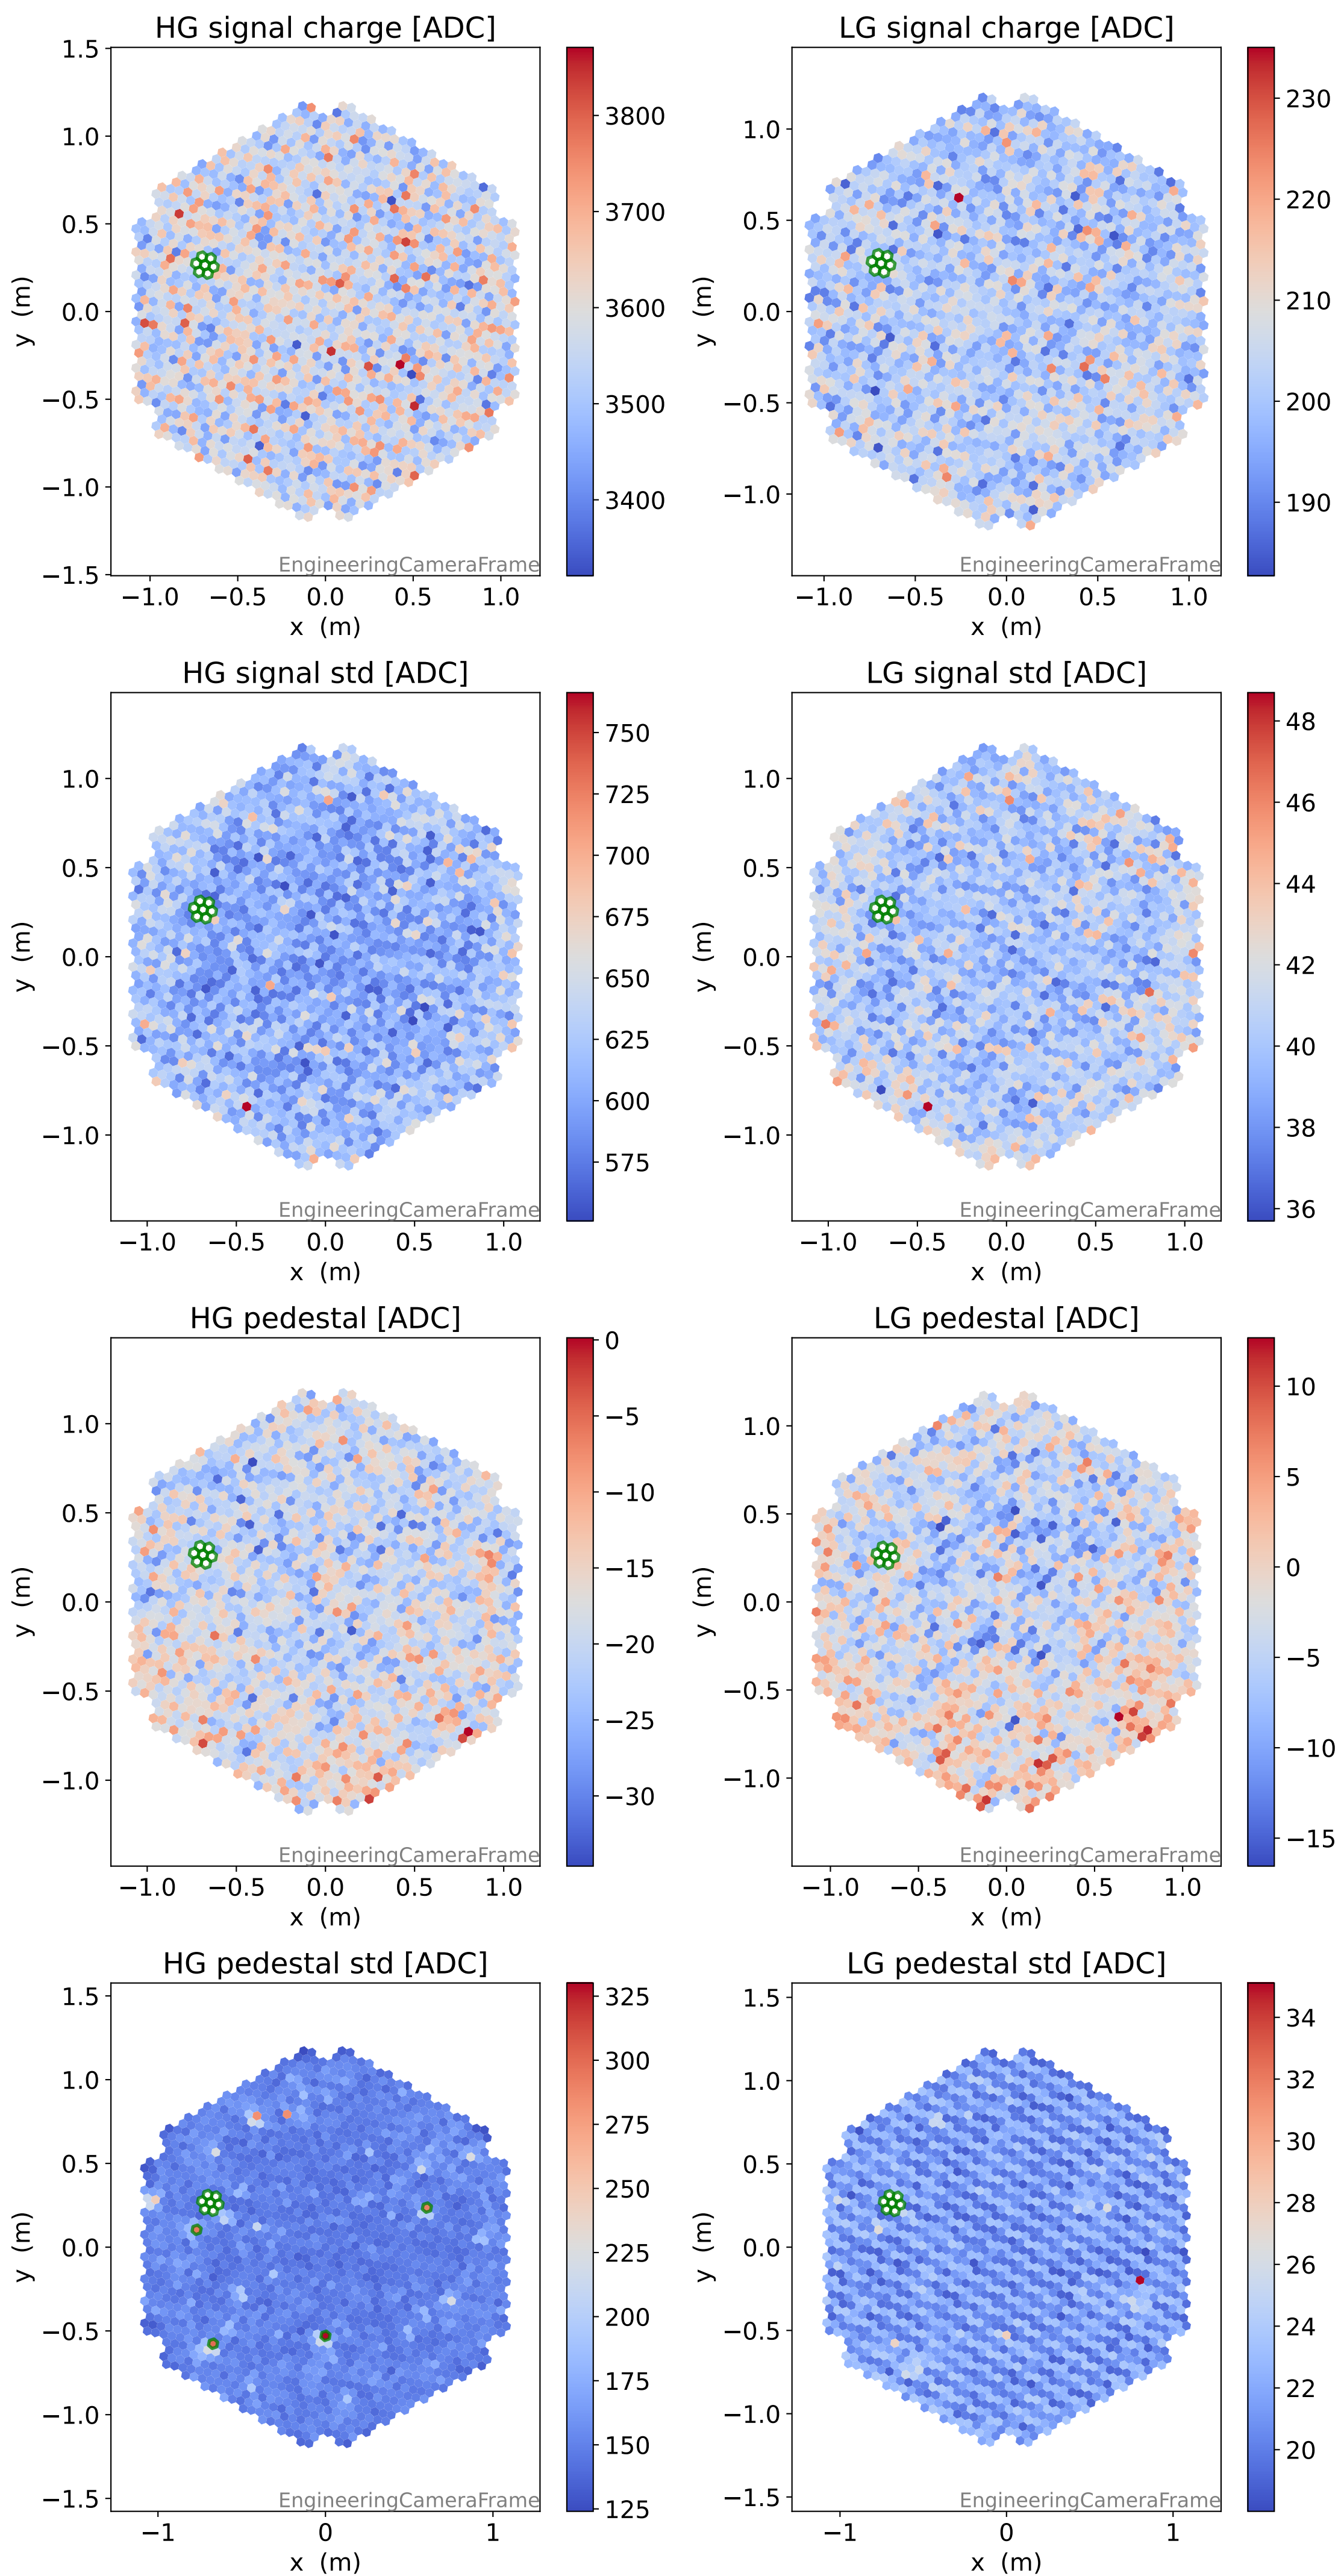

Run 7670

Run 7670

Run 7670 channel: HG

FF sample of 10000 events

pedestal sample of 10000 events

flat-fielded gain [ADC/pe]

Run 7670 channel: LG

FF sample of 10000 events

pedestal sample of 10000 events

flat-fielded gain [ADC/pe]