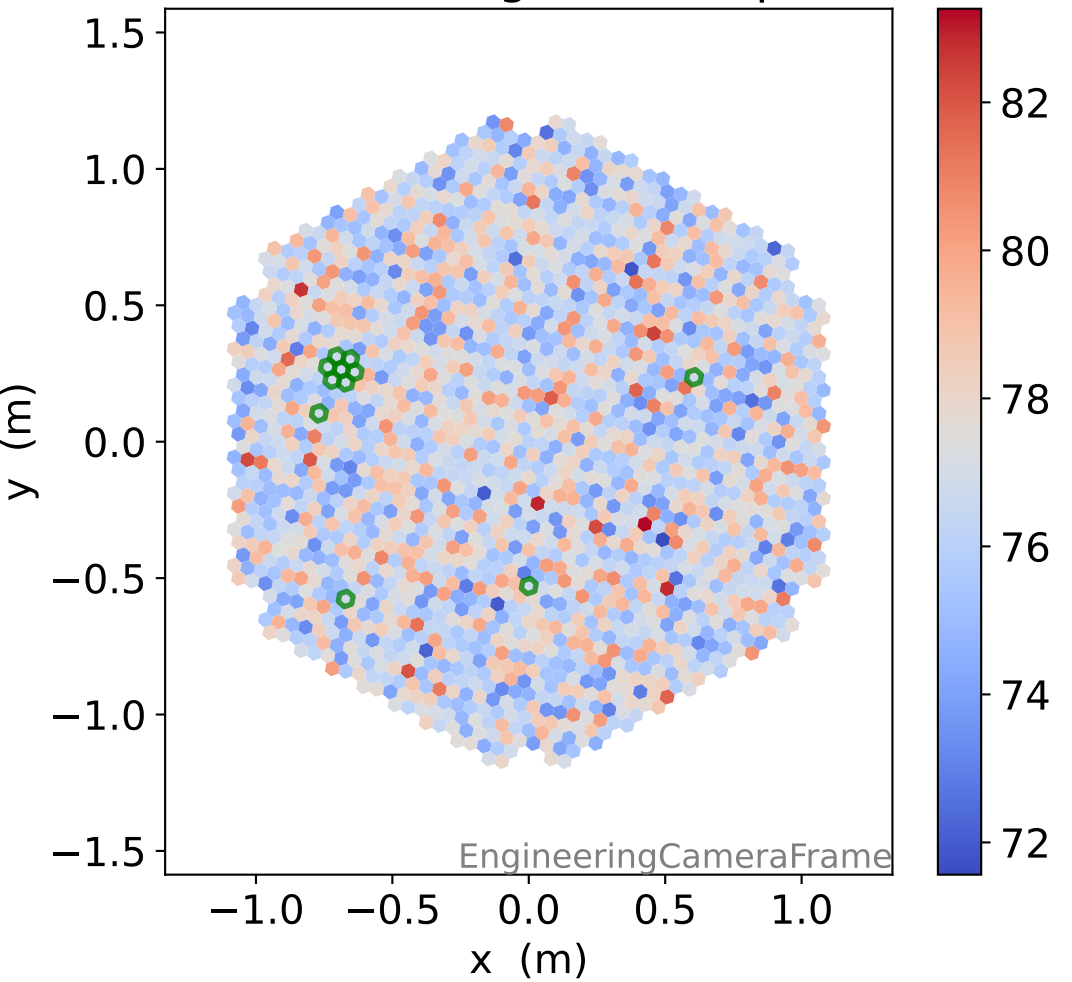

Run 7670

Run 7670

Run 7670 channel: HG

FF sample of 10000 events

pedestal sample of 10000 events

flat-fielded gain [ADC/pe]

Run 7670 channel: LG

FF sample of 10000 events

pedestal sample of 10000 events

flat-fielded gain [ADC/pe]