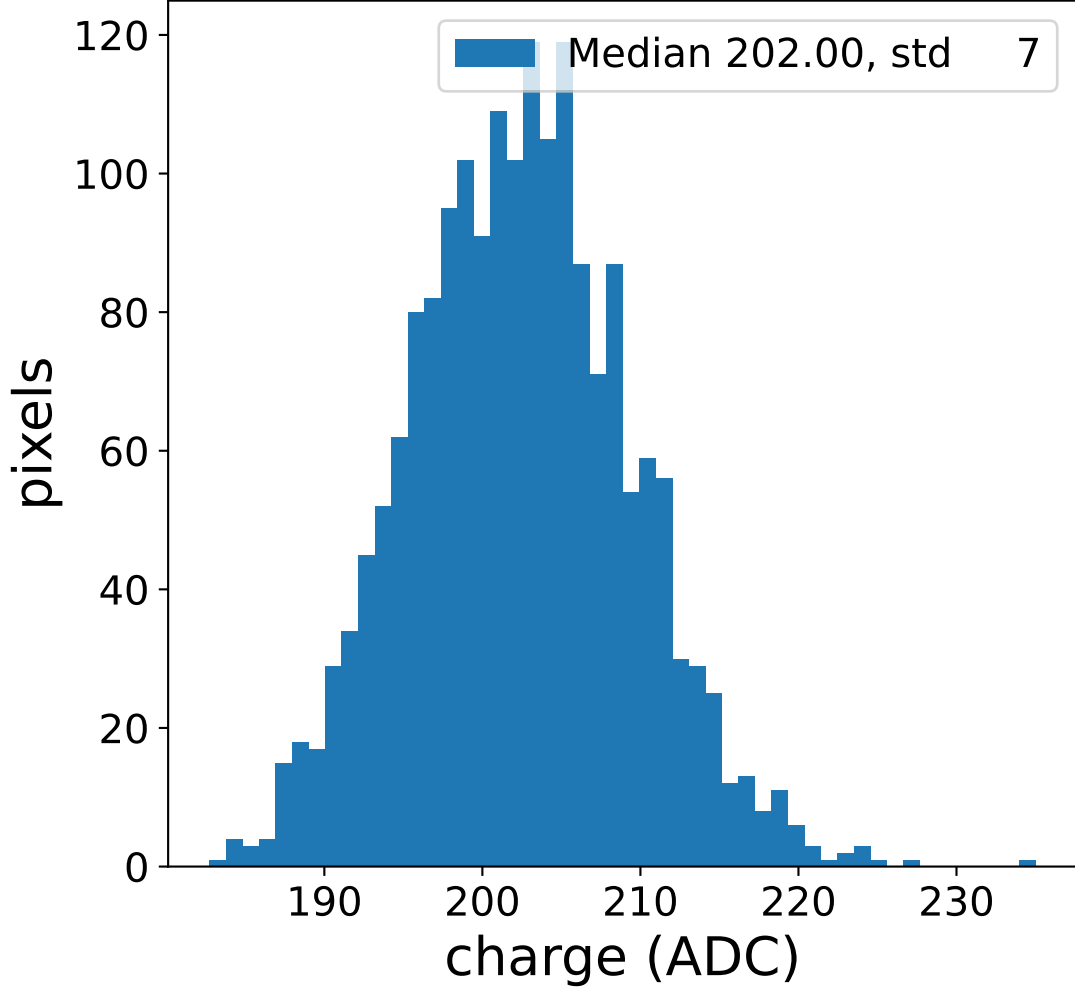

Run 7670

Run 7670

Run 7670 channel: HG

FF sample of 10000 events

pedestal sample of 10000 events

flat-fielded gain [ADC/pe]

Run 7670 channel: LG

FF sample of 10000 events

pedestal sample of 10000 events

flat-fielded gain [ADC/pe]