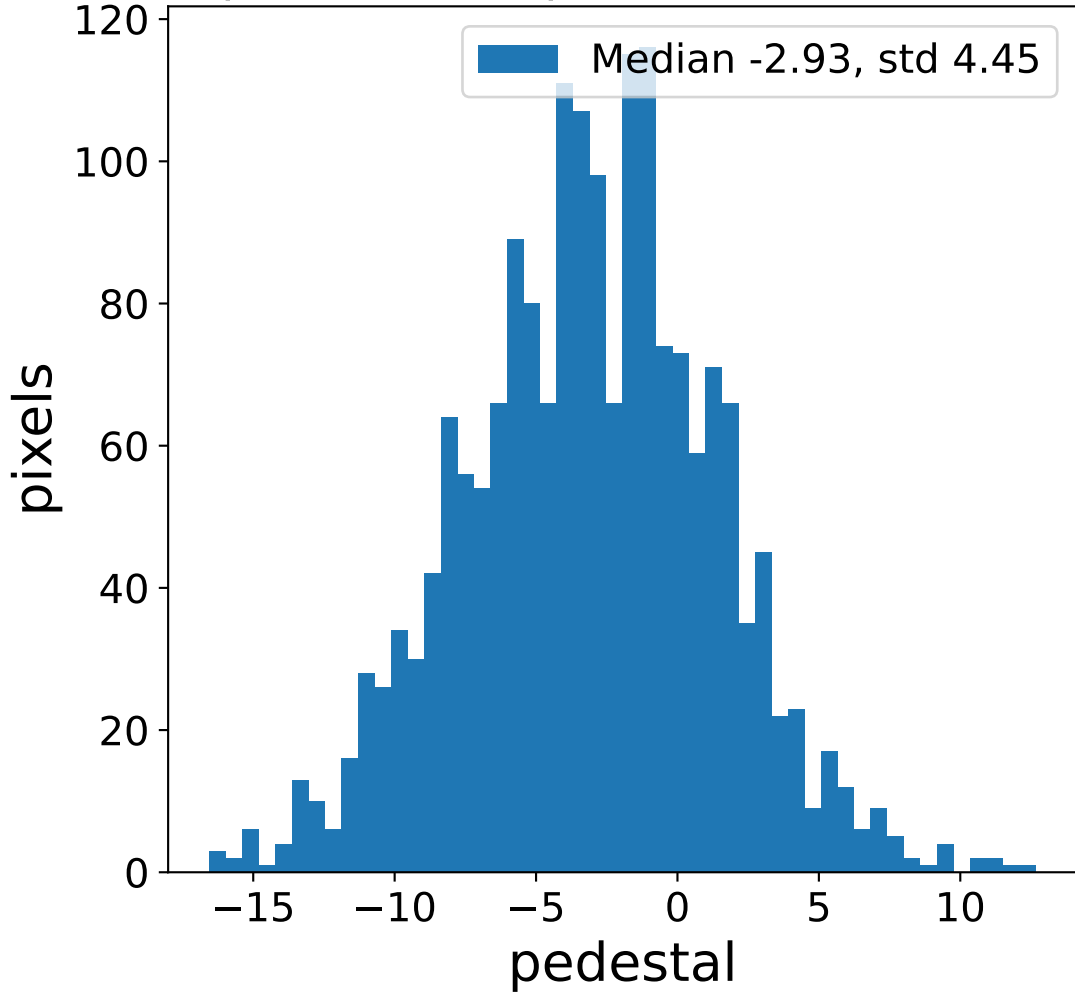

Run 7670

Run 7670

Run 7670 channel: HG

FF sample of 10000 events

pedestal sample of 10000 events

flat-fielded gain [ADC/pe]

Run 7670 channel: LG

FF sample of 10000 events

pedestal sample of 10000 events

flat-fielded gain [ADC/pe]