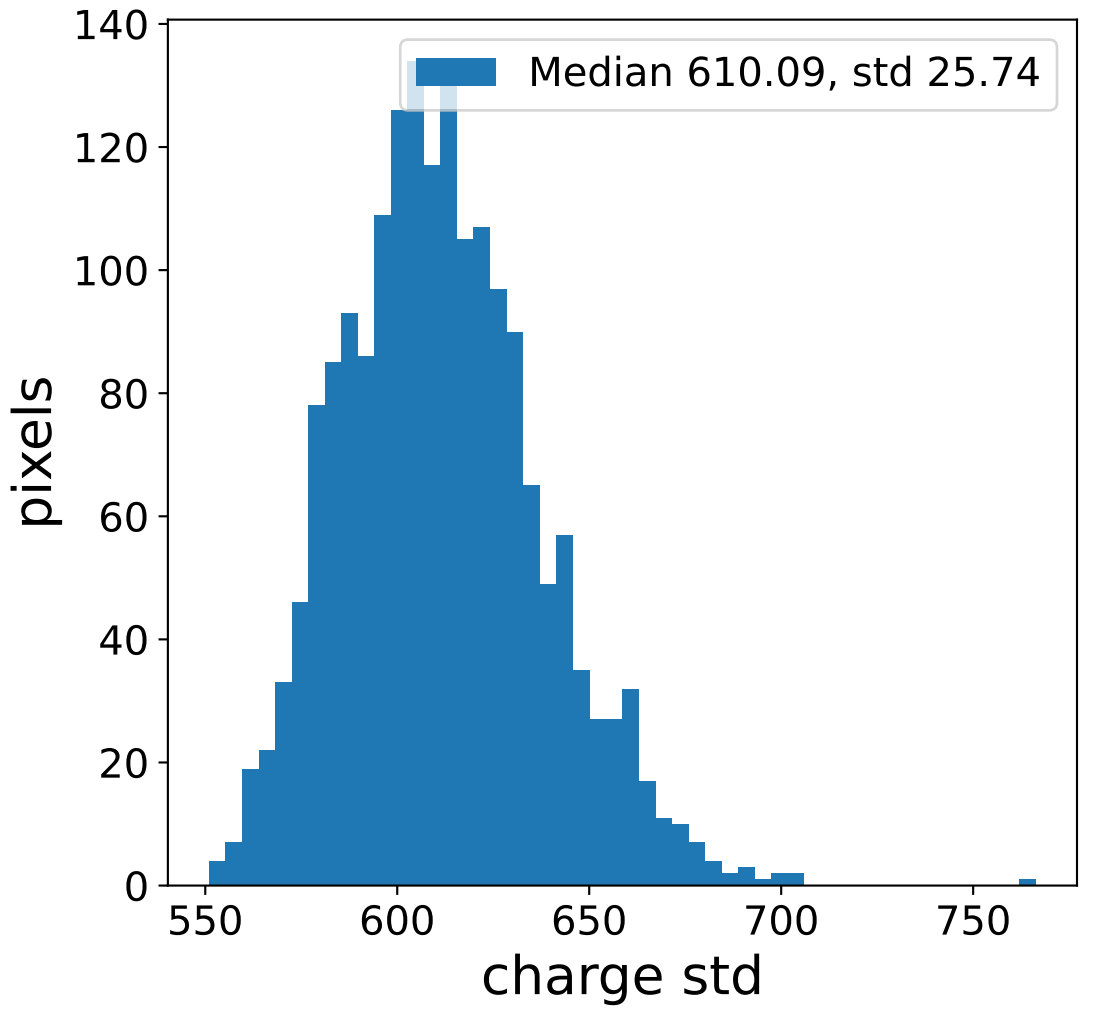

Run 7670

Run 7670

Run 7670 channel: HG

FF sample of 10000 events

pedestal sample of 10000 events

flat-fielded gain [ADC/pe]

Run 7670 channel: LG

FF sample of 10000 events

pedestal sample of 10000 events

flat-fielded gain [ADC/pe]