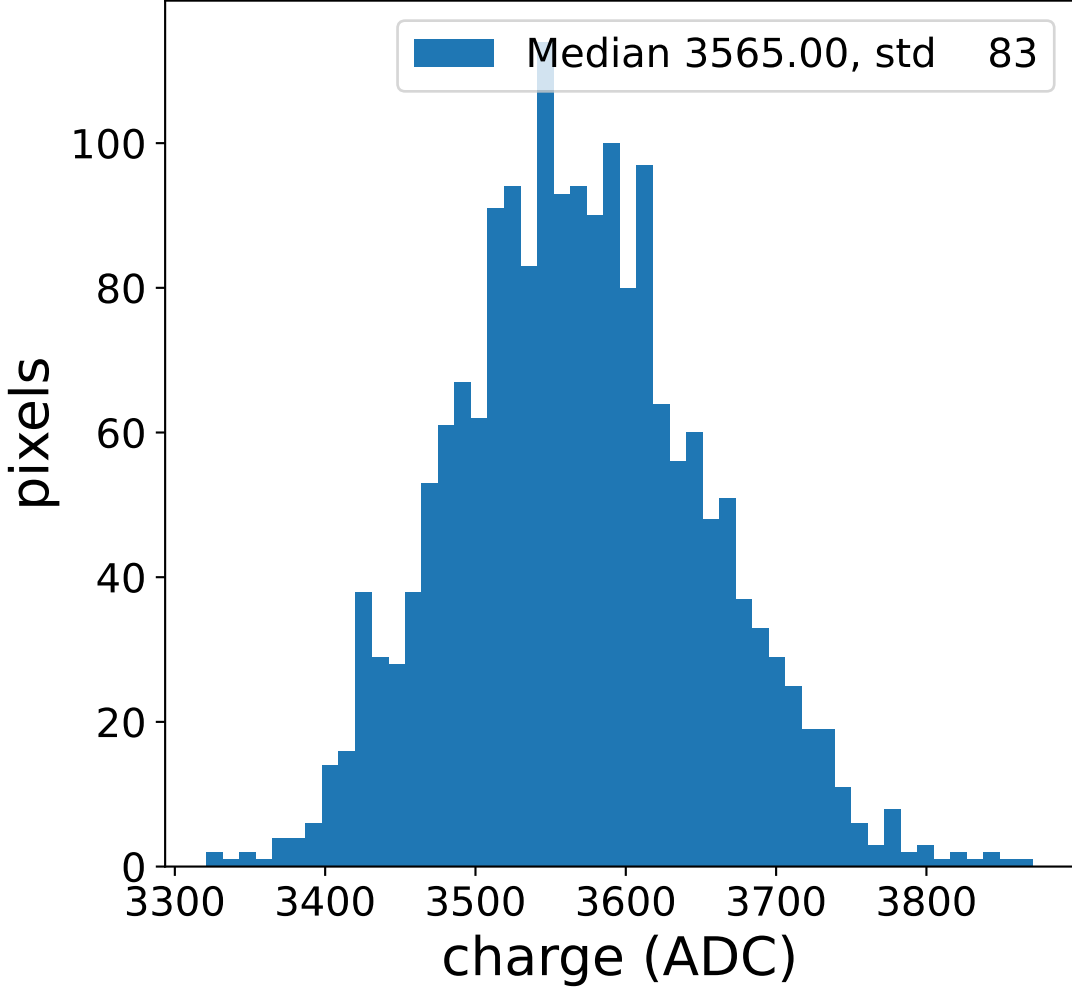

Run 7670

Run 7670

Run 7670 channel: HG

FF sample of 10000 events

pedestal sample of 10000 events

flat-fielded gain [ADC/pe]

Run 7670 channel: LG

FF sample of 10000 events

pedestal sample of 10000 events

flat-fielded gain [ADC/pe]