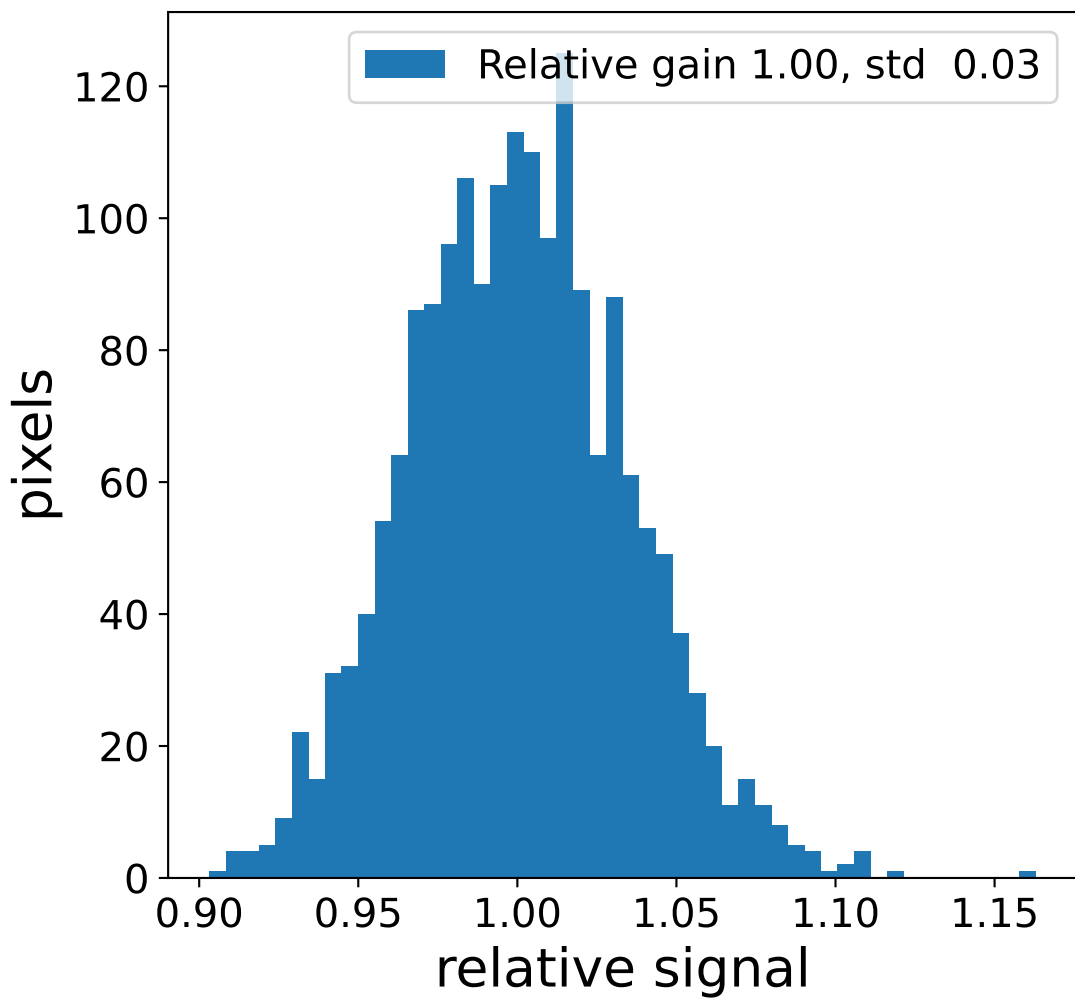

Run 7670

Run 7670

Run 7670 channel: HG

FF sample of 10000 events

pedestal sample of 10000 events

flat-fielded gain [ADC/pe]

Run 7670 channel: LG

FF sample of 10000 events

pedestal sample of 10000 events

flat-fielded gain [ADC/pe]