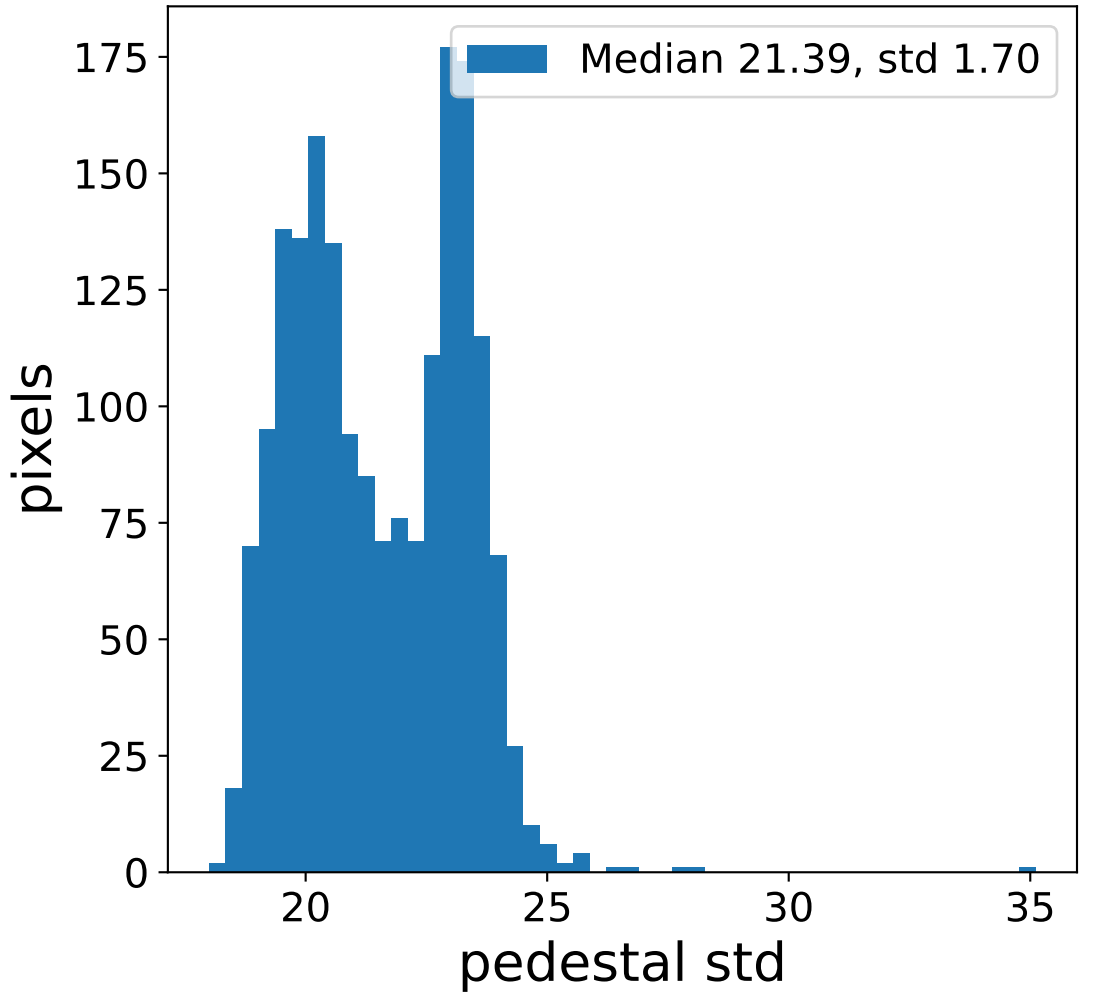

Run 7670

Run 7670

Run 7670 channel: HG

FF sample of 10000 events

pedestal sample of 10000 events

flat-fielded gain [ADC/pe]

Run 7670 channel: LG

FF sample of 10000 events

pedestal sample of 10000 events

flat-fielded gain [ADC/pe]