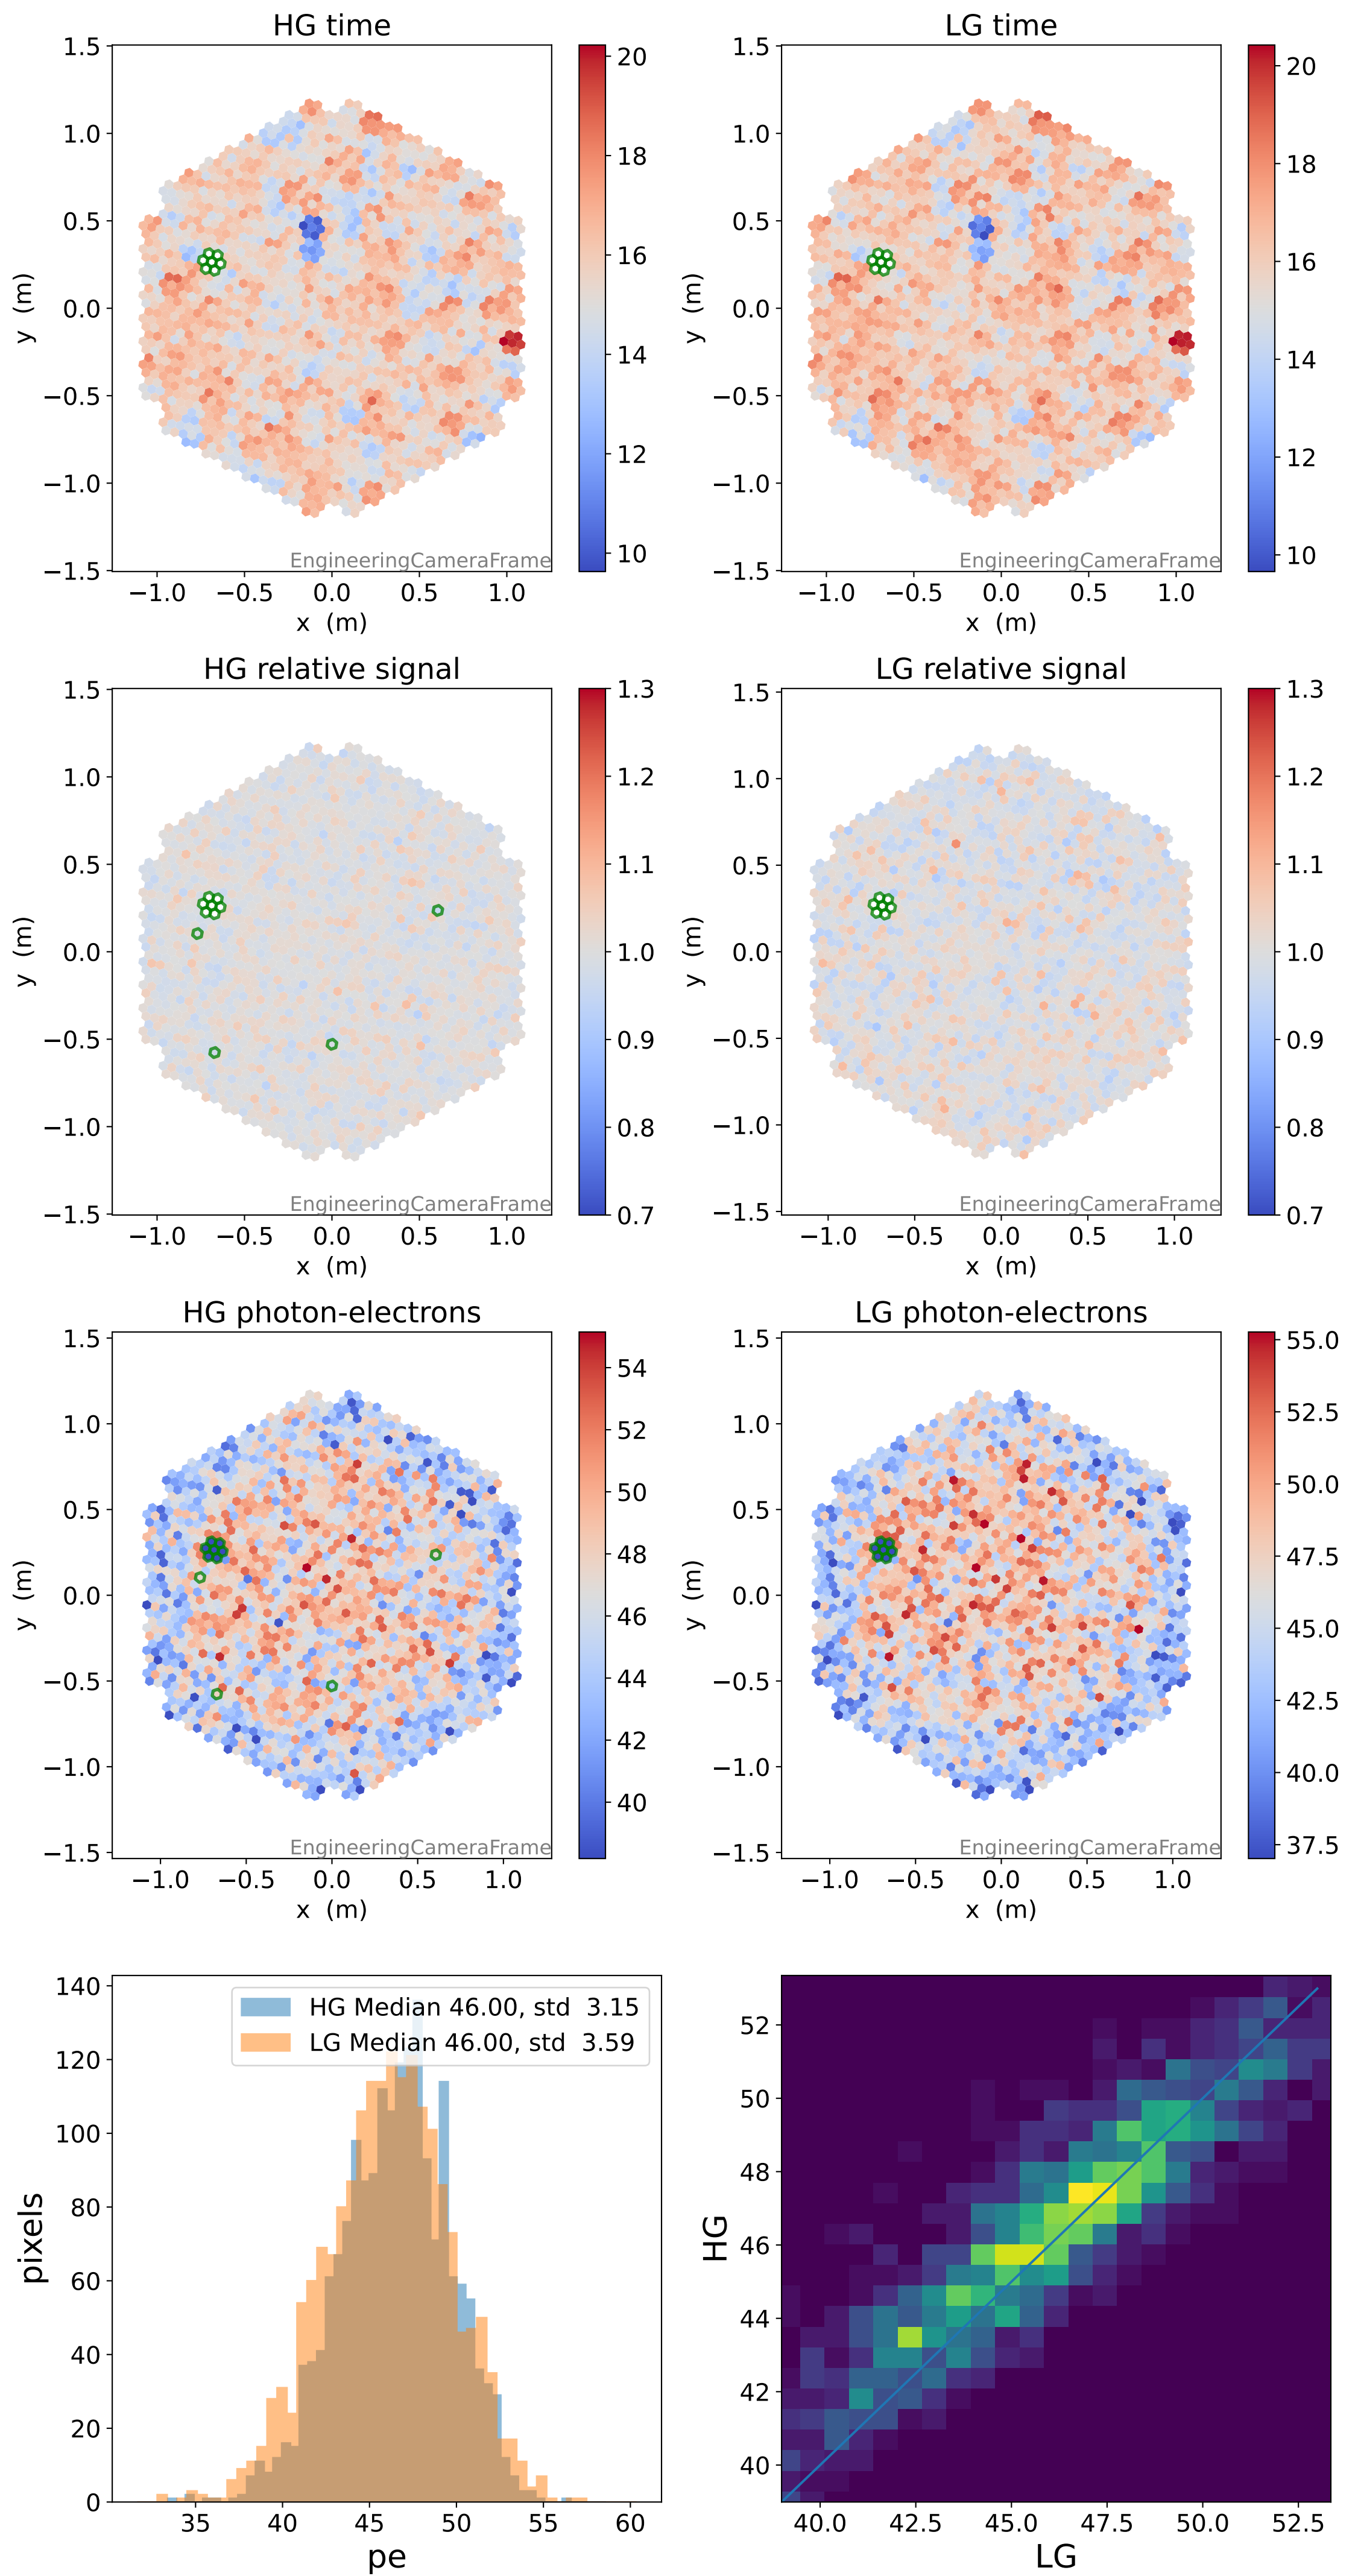

Run 7670

Run 7670

Run 7670 channel: HG

FF sample of 10000 events

pedestal sample of 10000 events

flat-fielded gain [ADC/pe]

Run 7670 channel: LG

FF sample of 10000 events

pedestal sample of 10000 events

flat-fielded gain [ADC/pe]