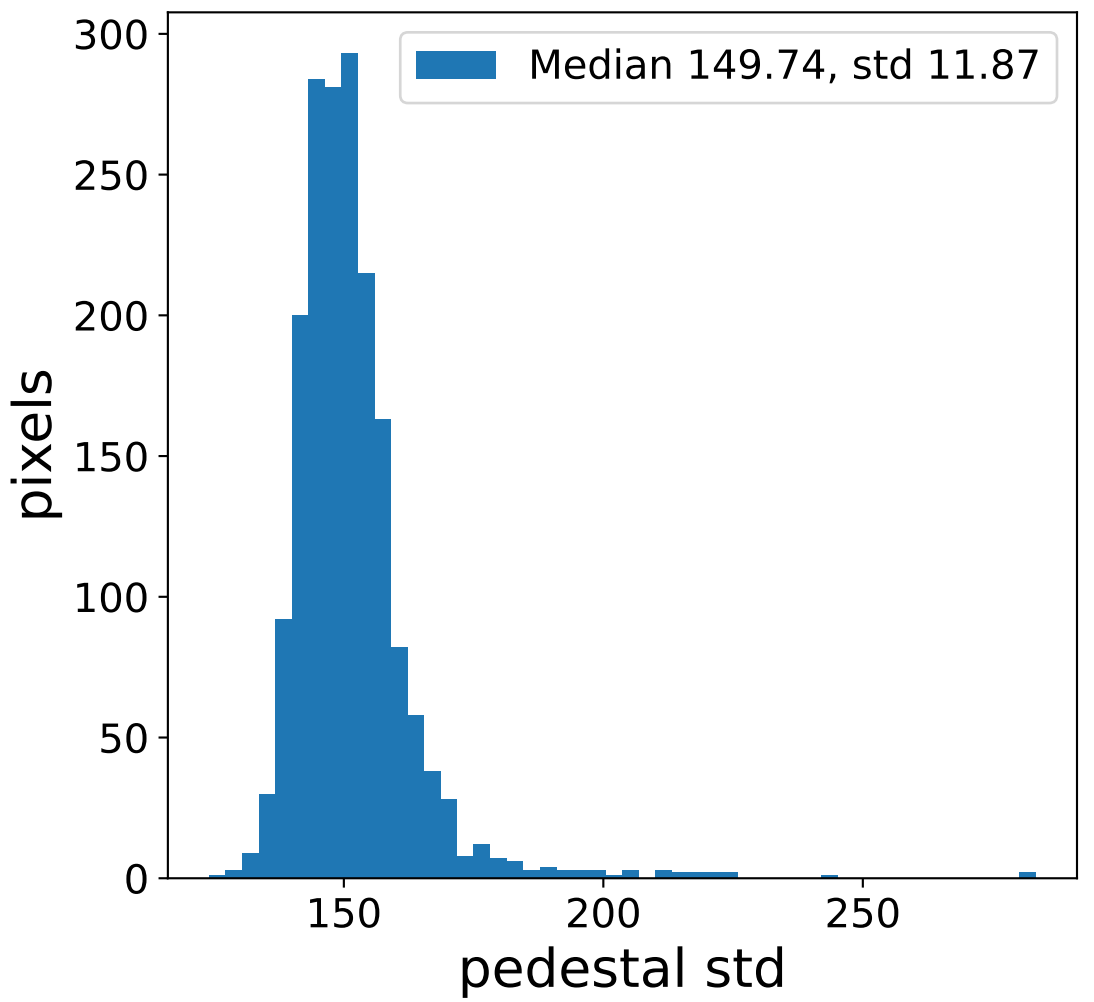

Run 7670

Run 7670

Run 7670 channel: HG

FF sample of 10000 events

pedestal sample of 10000 events

flat-fielded gain [ADC/pe]

Run 7670 channel: LG

FF sample of 10000 events

pedestal sample of 10000 events

flat-fielded gain [ADC/pe]