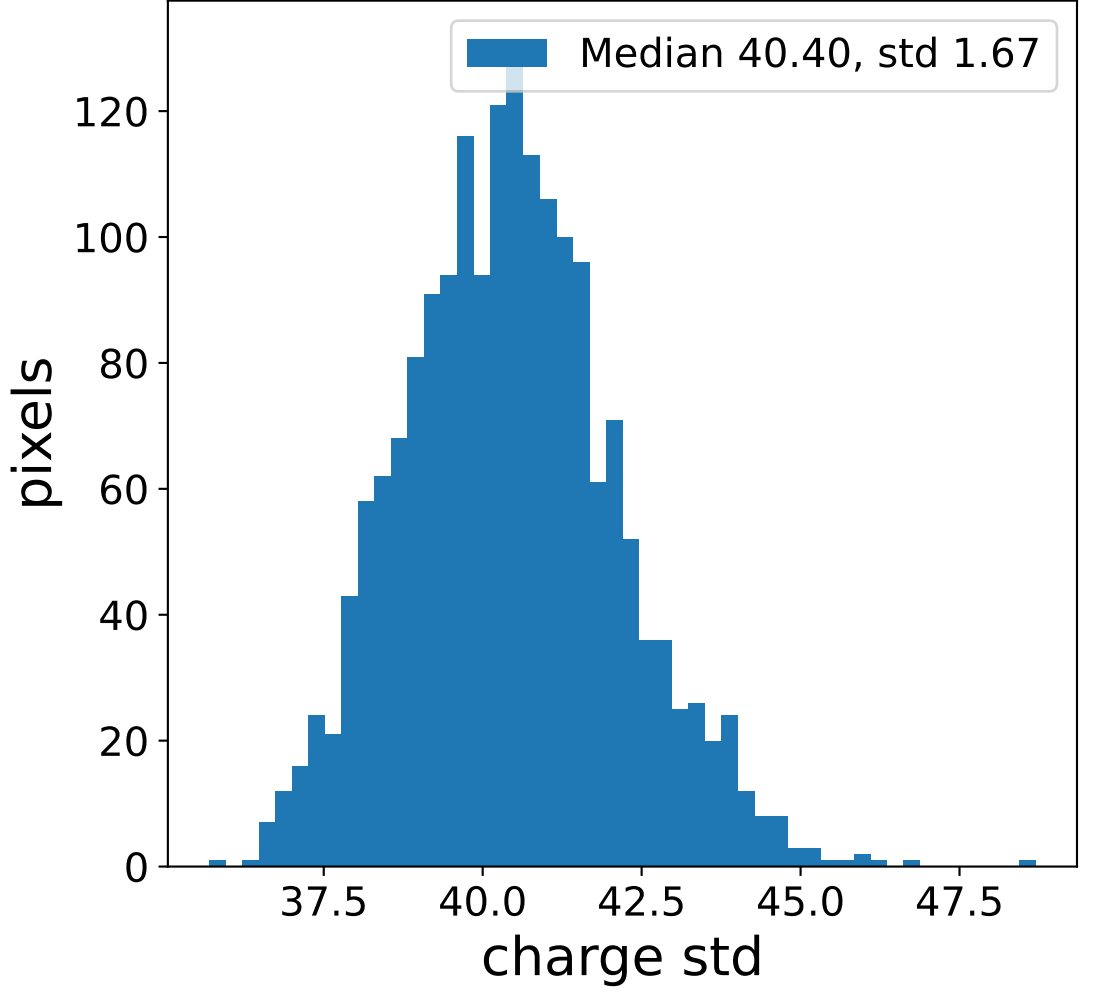

Run 7670

Run 7670

Run 7670 channel: HG

FF sample of 10000 events

pedestal sample of 10000 events

flat-fielded gain [ADC/pe]

Run 7670 channel: LG

FF sample of 10000 events

pedestal sample of 10000 events

flat-fielded gain [ADC/pe]