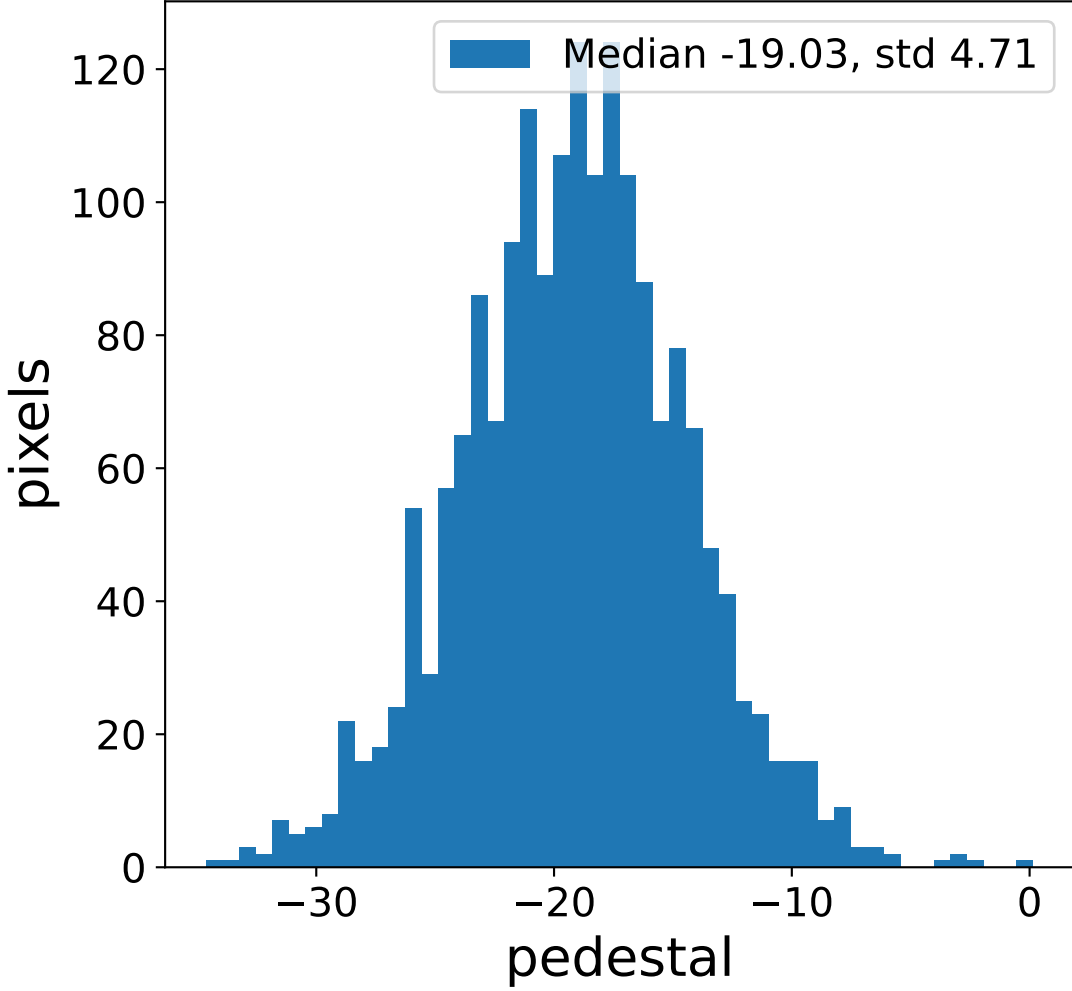

Run 7670

Run 7670

Run 7670 channel: HG

FF sample of 10000 events

pedestal sample of 10000 events

flat-fielded gain [ADC/pe]

Run 7670 channel: LG

FF sample of 10000 events

pedestal sample of 10000 events

flat-fielded gain [ADC/pe]