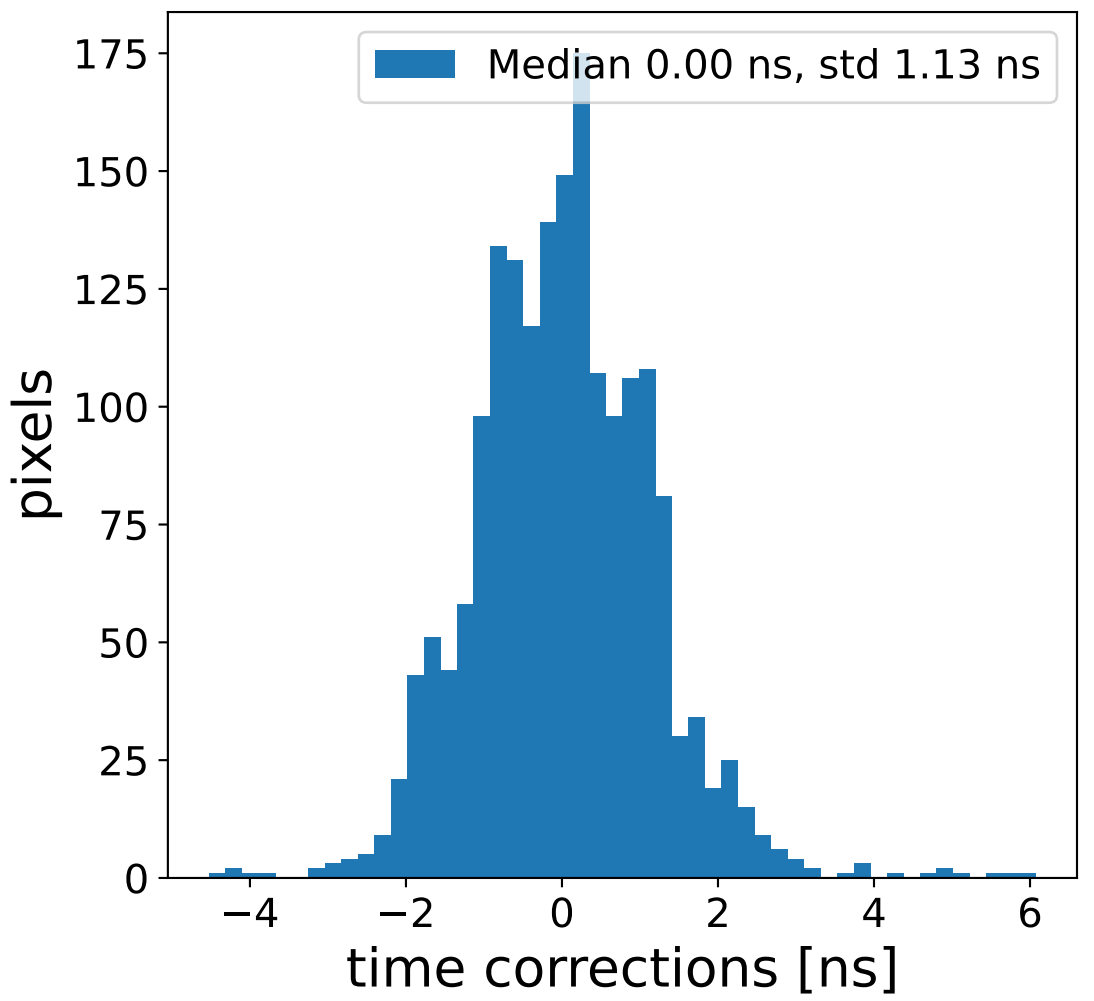

Run 7670

Run 7670

Run 7670 channel: HG

FF sample of 10000 events

pedestal sample of 10000 events

flat-fielded gain [ADC/pe]

Run 7670 channel: LG

FF sample of 10000 events

pedestal sample of 10000 events

flat-fielded gain [ADC/pe]