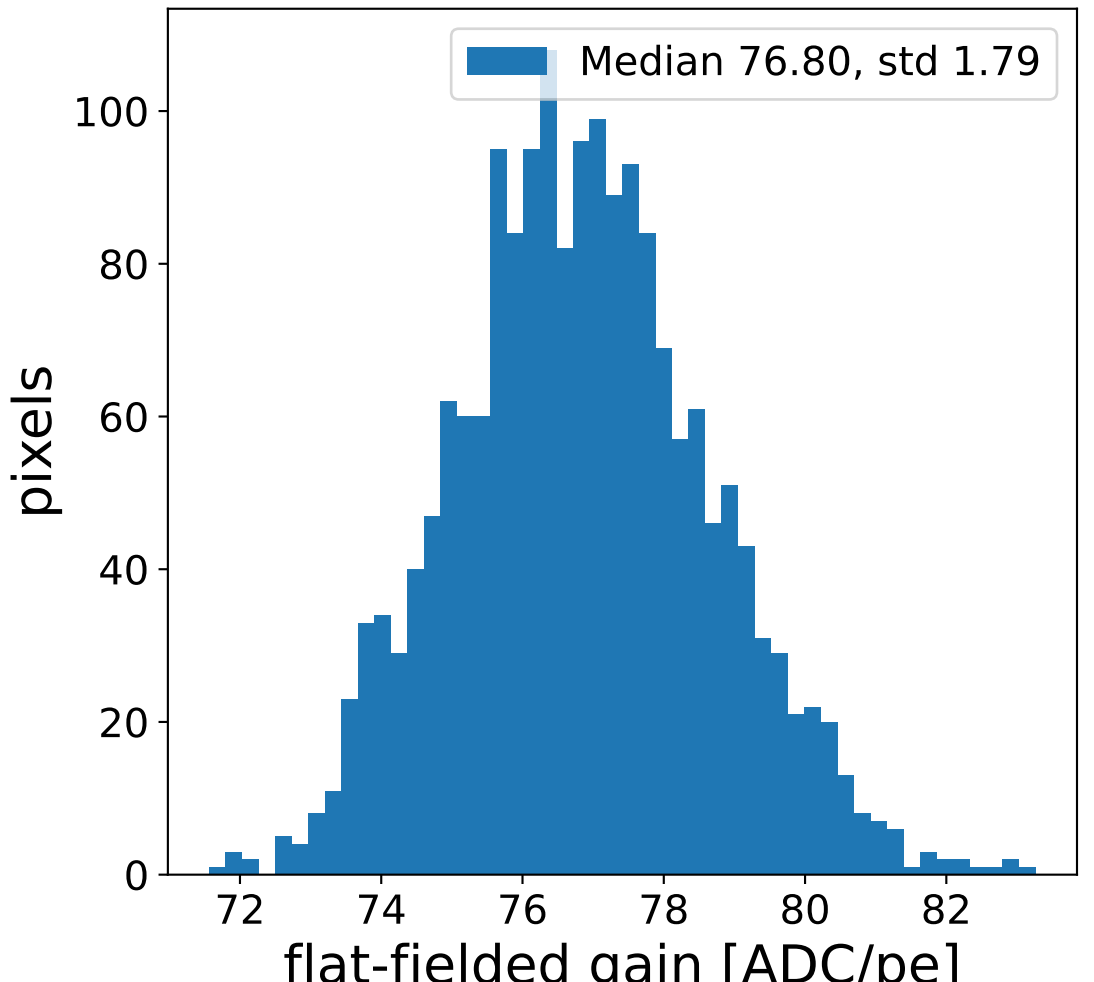

Run 7670

Run 7670

Run 7670 channel: HG

FF sample of 10000 events

pedestal sample of 10000 events

flat-fielded gain [ADC/pe]

Run 7670 channel: LG

FF sample of 10000 events

pedestal sample of 10000 events

flat-fielded gain [ADC/pe]