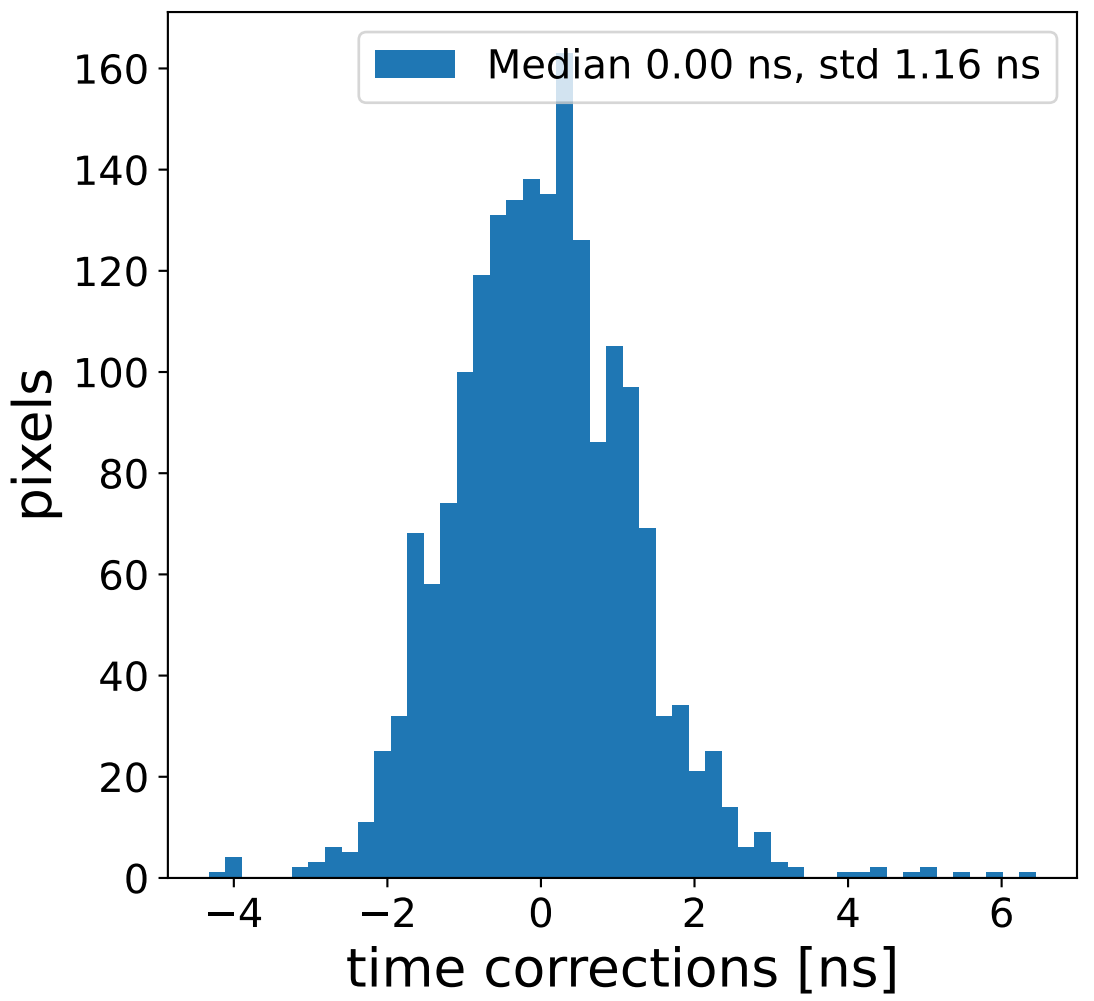

Run 7670

Run 7670

Run 7670 channel: HG

FF sample of 10000 events

pedestal sample of 10000 events

flat-fielded gain [ADC/pe]

Run 7670 channel: LG

FF sample of 10000 events

pedestal sample of 10000 events

flat-fielded gain [ADC/pe]