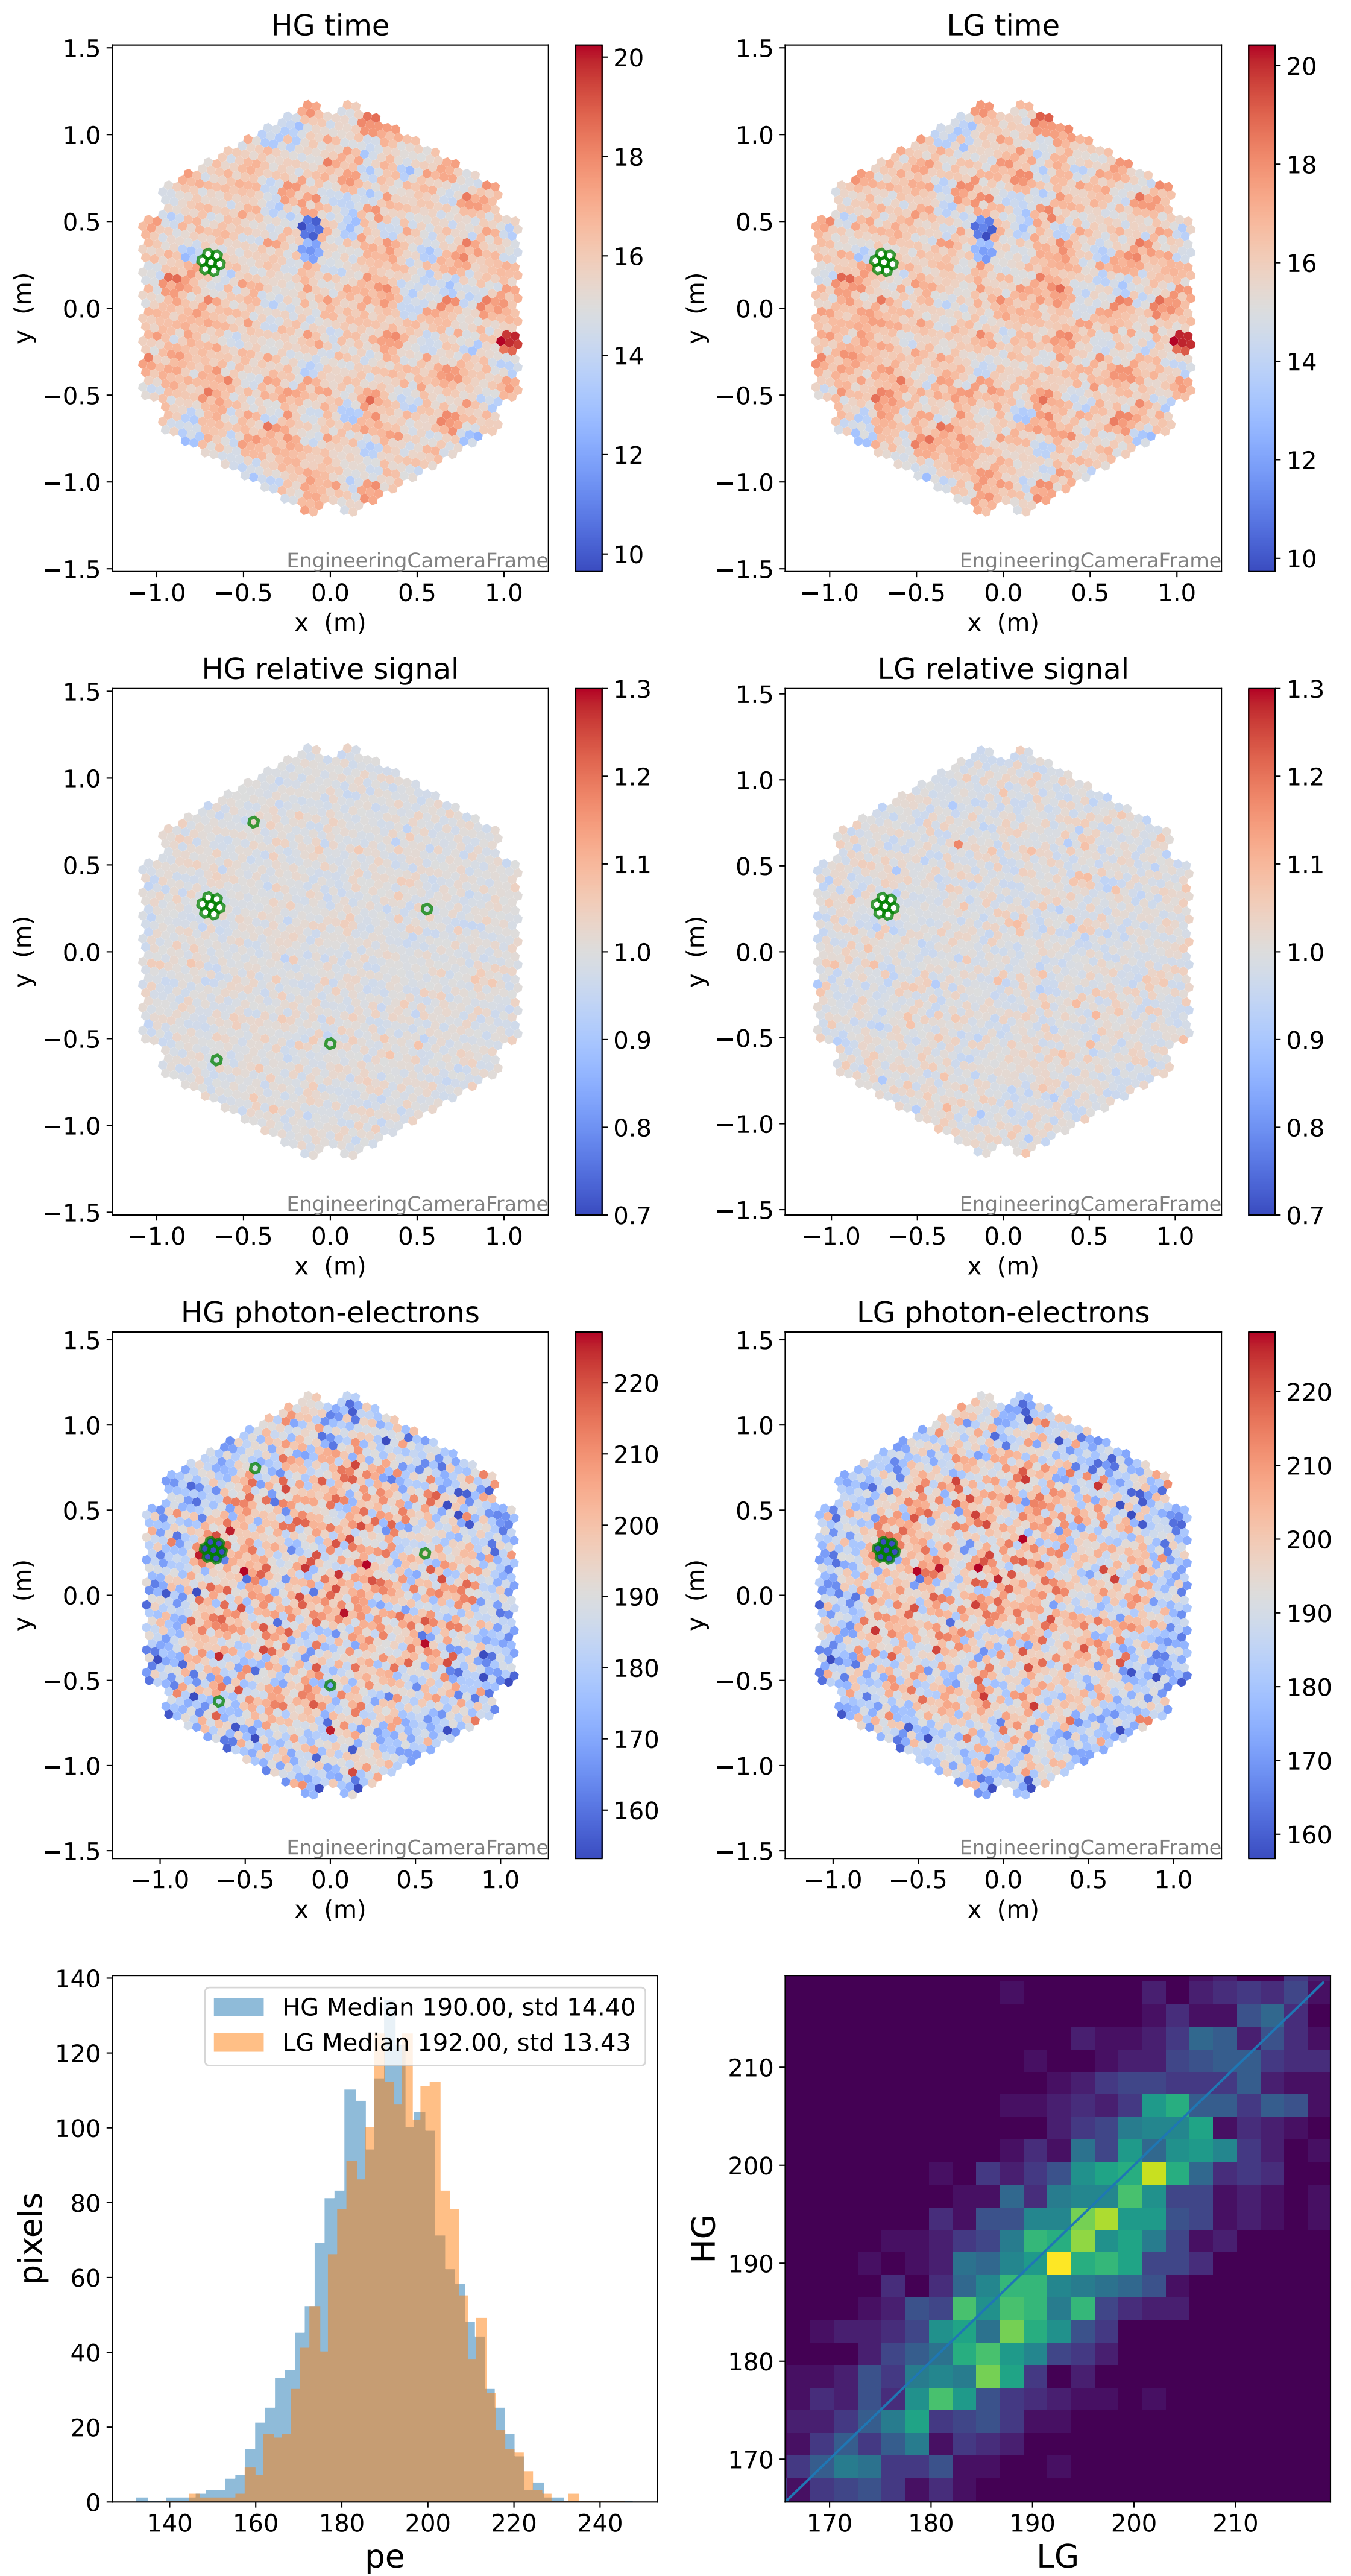

Run 7669

Run 7669

Run 7669 channel: HG

FF sample of 10000 events

pedestal sample of 10000 events

flat-fielded gain [ADC/pe]

Run 7669 channel: LG

FF sample of 10000 events

pedestal sample of 10000 events

flat-fielded gain [ADC/pe]