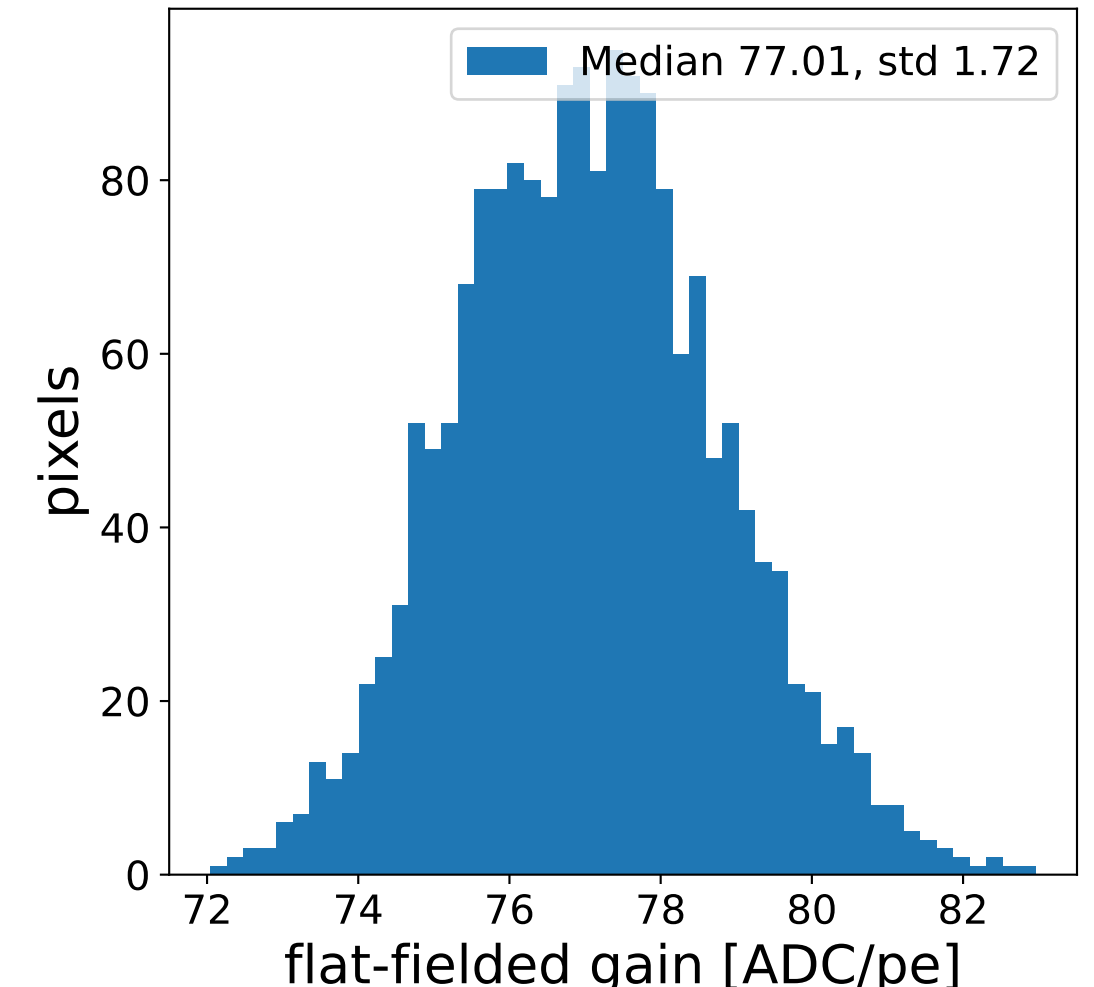

Run 7669

Run 7669

Run 7669 channel: HG

FF sample of 10000 events

pedestal sample of 10000 events

flat-fielded gain [ADC/pe]

Run 7669 channel: LG

FF sample of 10000 events

pedestal sample of 10000 events

flat-fielded gain [ADC/pe]