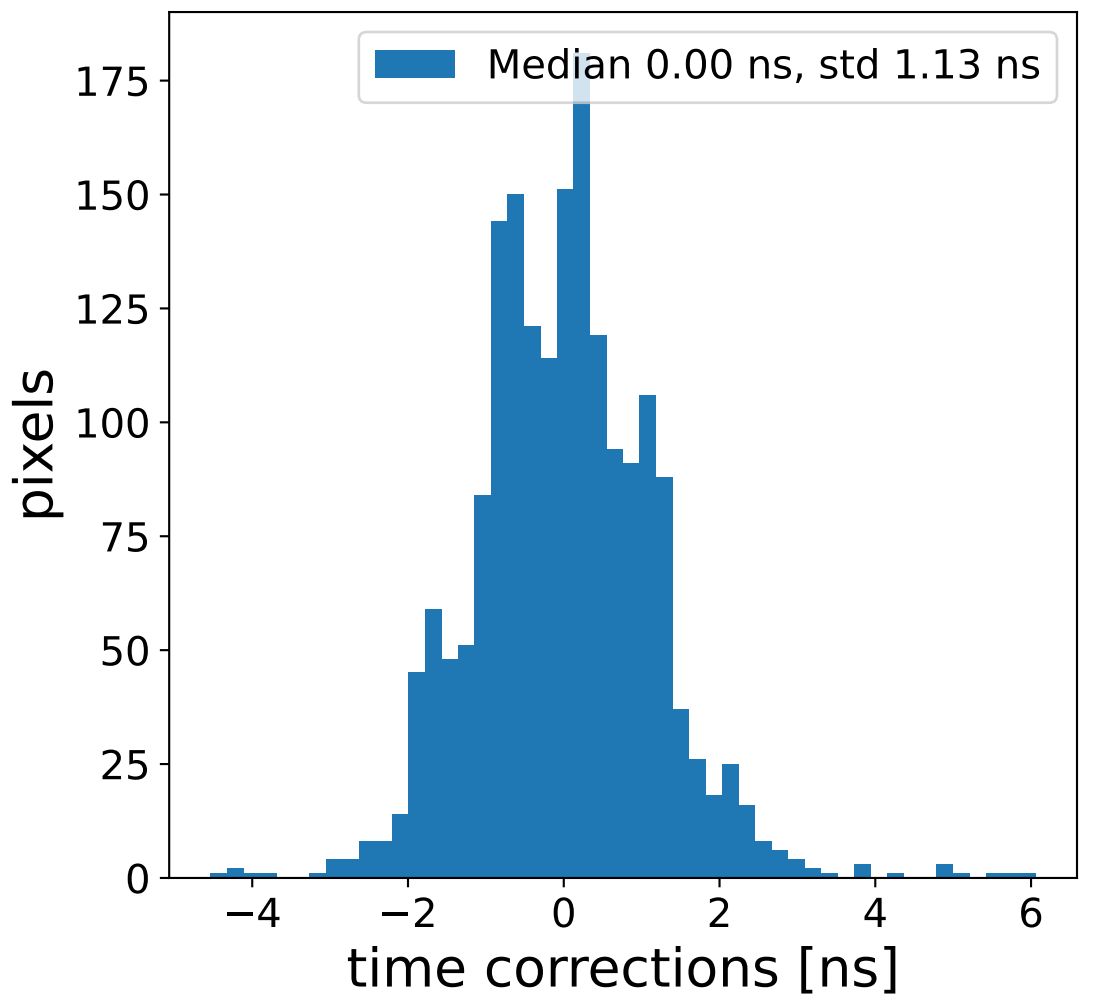

Run 7669

Run 7669

Run 7669 channel: HG

FF sample of 10000 events

pedestal sample of 10000 events

flat-fielded gain [ADC/pe]

Run 7669 channel: LG

FF sample of 10000 events

pedestal sample of 10000 events

flat-fielded gain [ADC/pe]