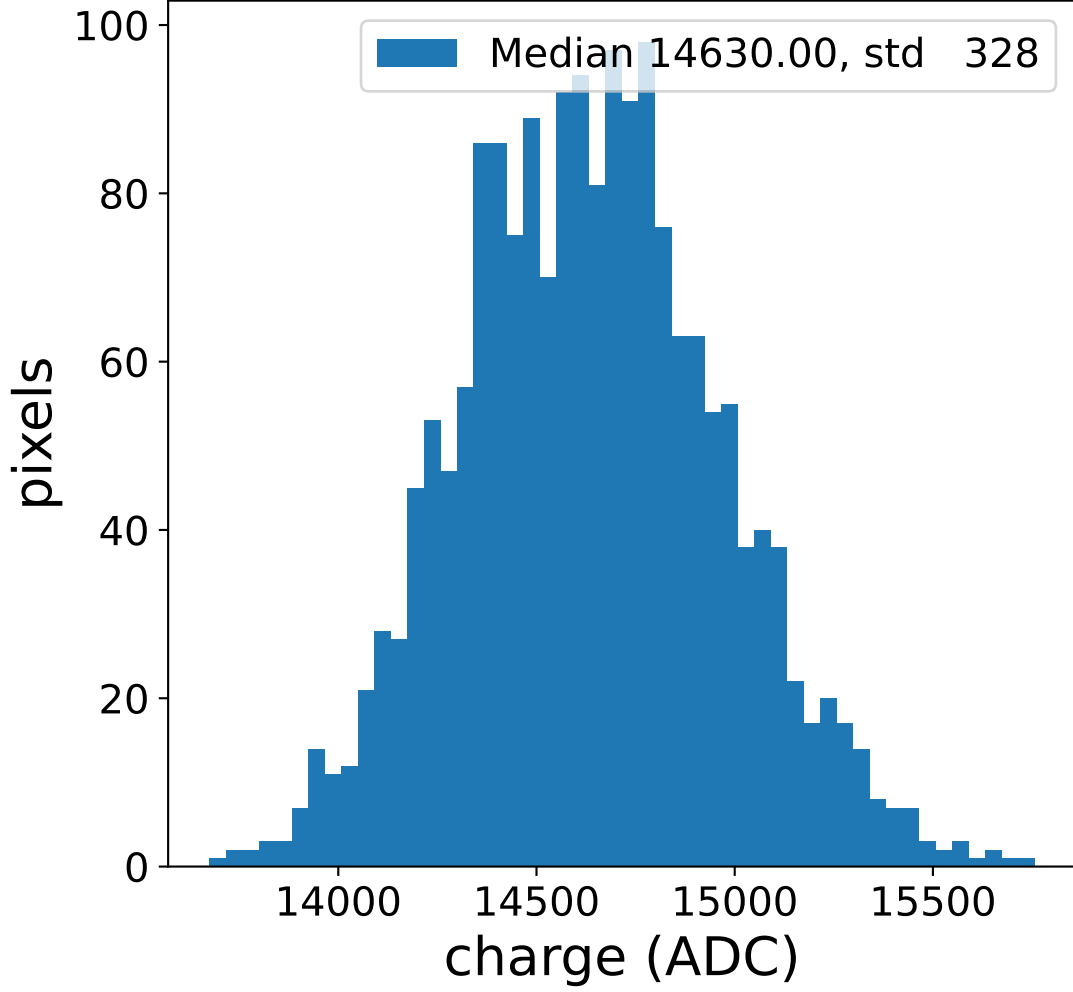

Run 7669

Run 7669

Run 7669 channel: HG

FF sample of 10000 events

pedestal sample of 10000 events

flat-fielded gain [ADC/pe]

Run 7669 channel: LG

FF sample of 10000 events

pedestal sample of 10000 events

flat-fielded gain [ADC/pe]