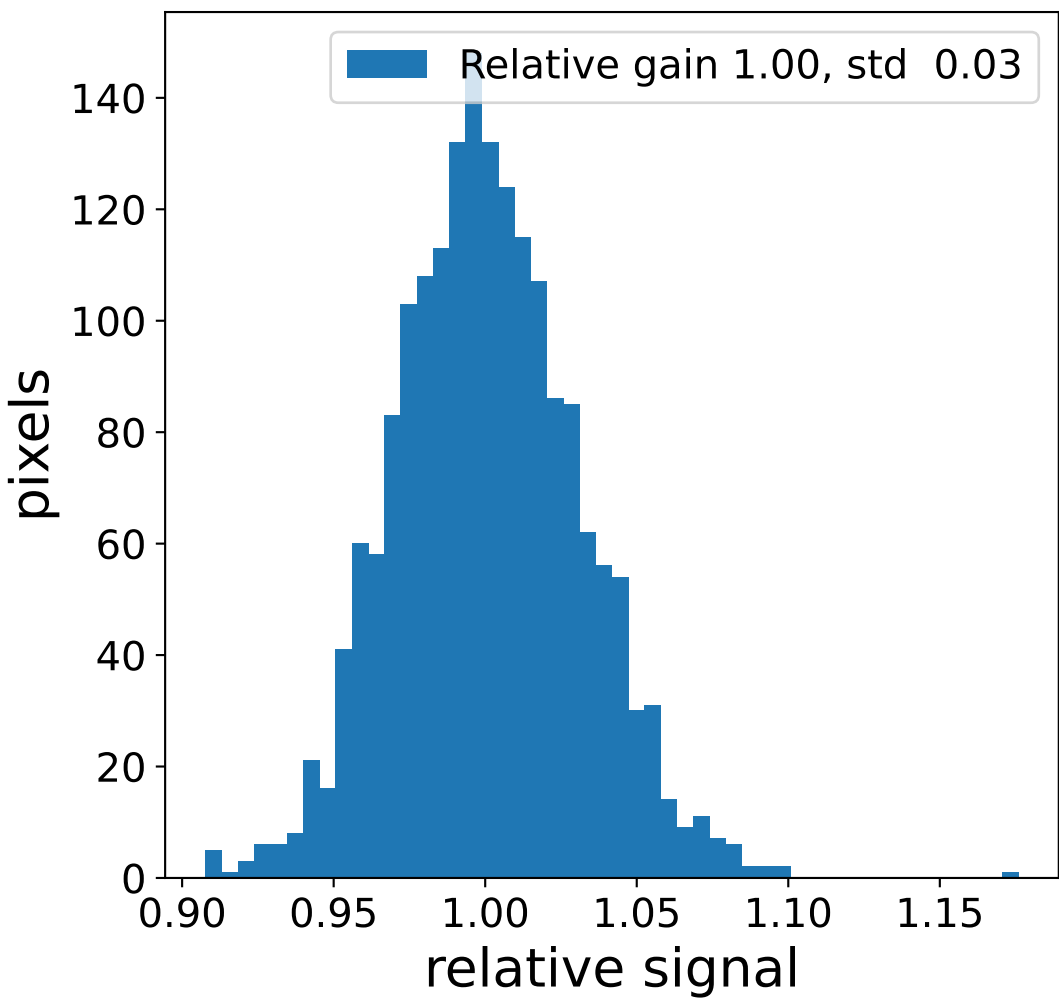

Run 7669

Run 7669

Run 7669 channel: HG

FF sample of 10000 events

pedestal sample of 10000 events

flat-fielded gain [ADC/pe]

Run 7669 channel: LG

FF sample of 10000 events

pedestal sample of 10000 events

flat-fielded gain [ADC/pe]