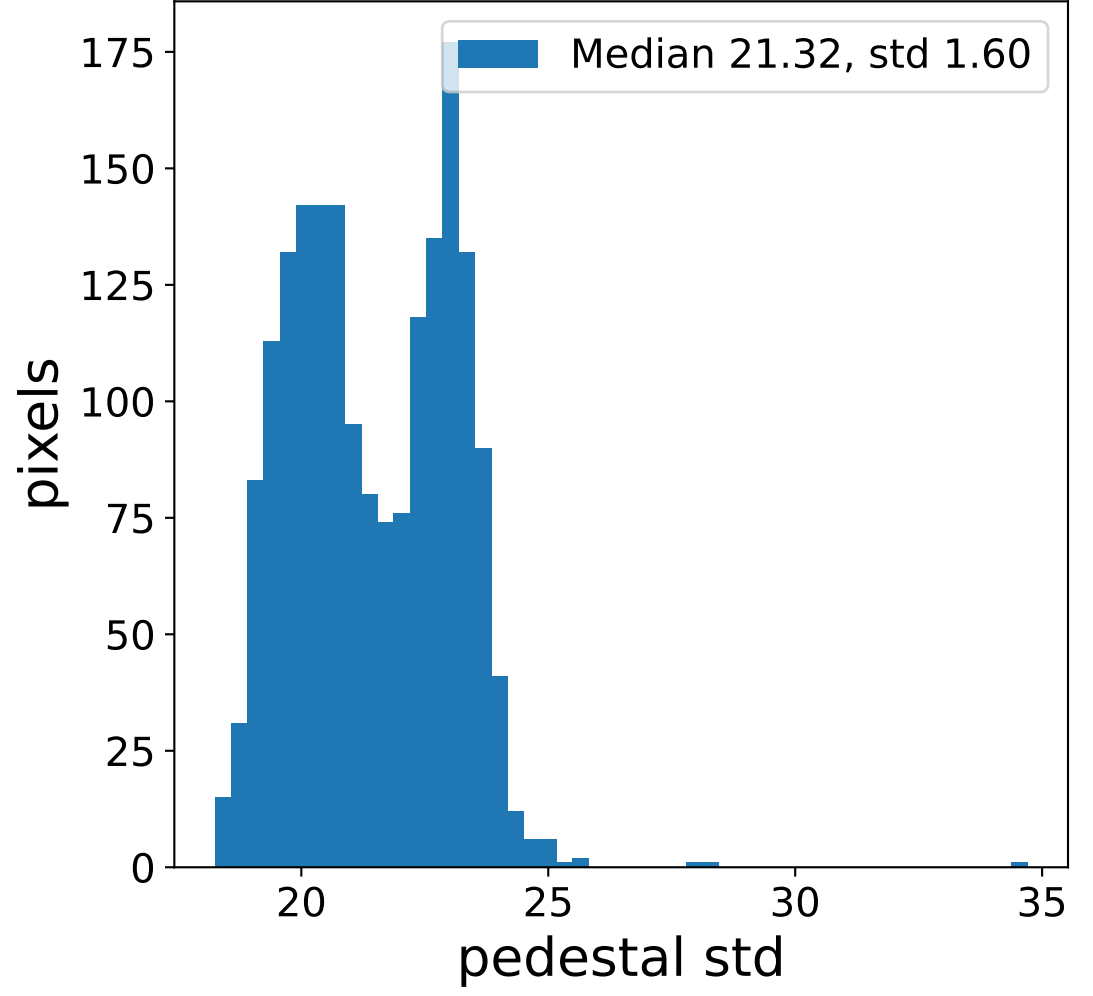

Run 7669

Run 7669

Run 7669 channel: HG

FF sample of 10000 events

pedestal sample of 10000 events

flat-fielded gain [ADC/pe]

Run 7669 channel: LG

FF sample of 10000 events

pedestal sample of 10000 events

flat-fielded gain [ADC/pe]