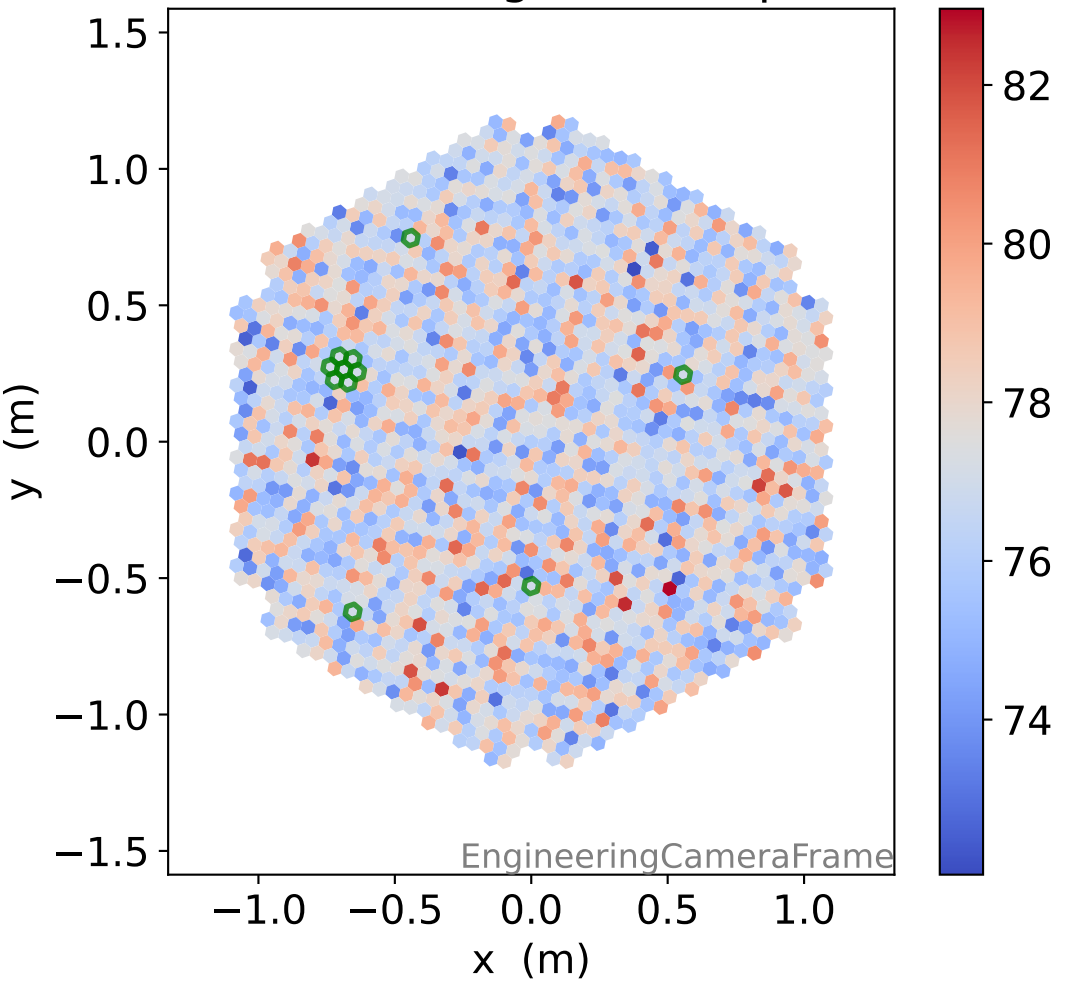

Run 7669

Run 7669

Run 7669 channel: HG

FF sample of 10000 events

pedestal sample of 10000 events

flat-fielded gain [ADC/pe]

Run 7669 channel: LG

FF sample of 10000 events

pedestal sample of 10000 events

flat-fielded gain [ADC/pe]