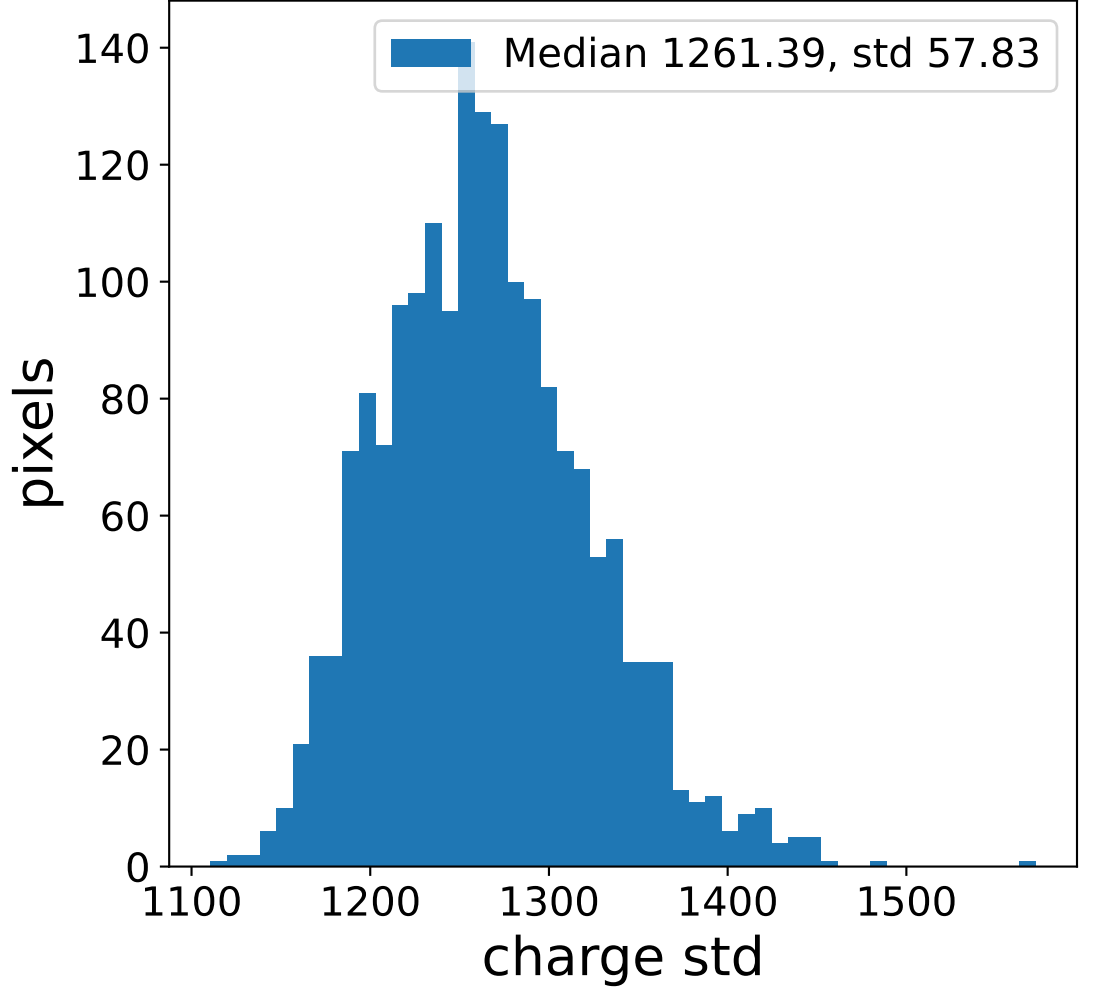

Run 7669

Run 7669

Run 7669 channel: HG

FF sample of 10000 events

pedestal sample of 10000 events

flat-fielded gain [ADC/pe]

Run 7669 channel: LG

FF sample of 10000 events

pedestal sample of 10000 events

flat-fielded gain [ADC/pe]