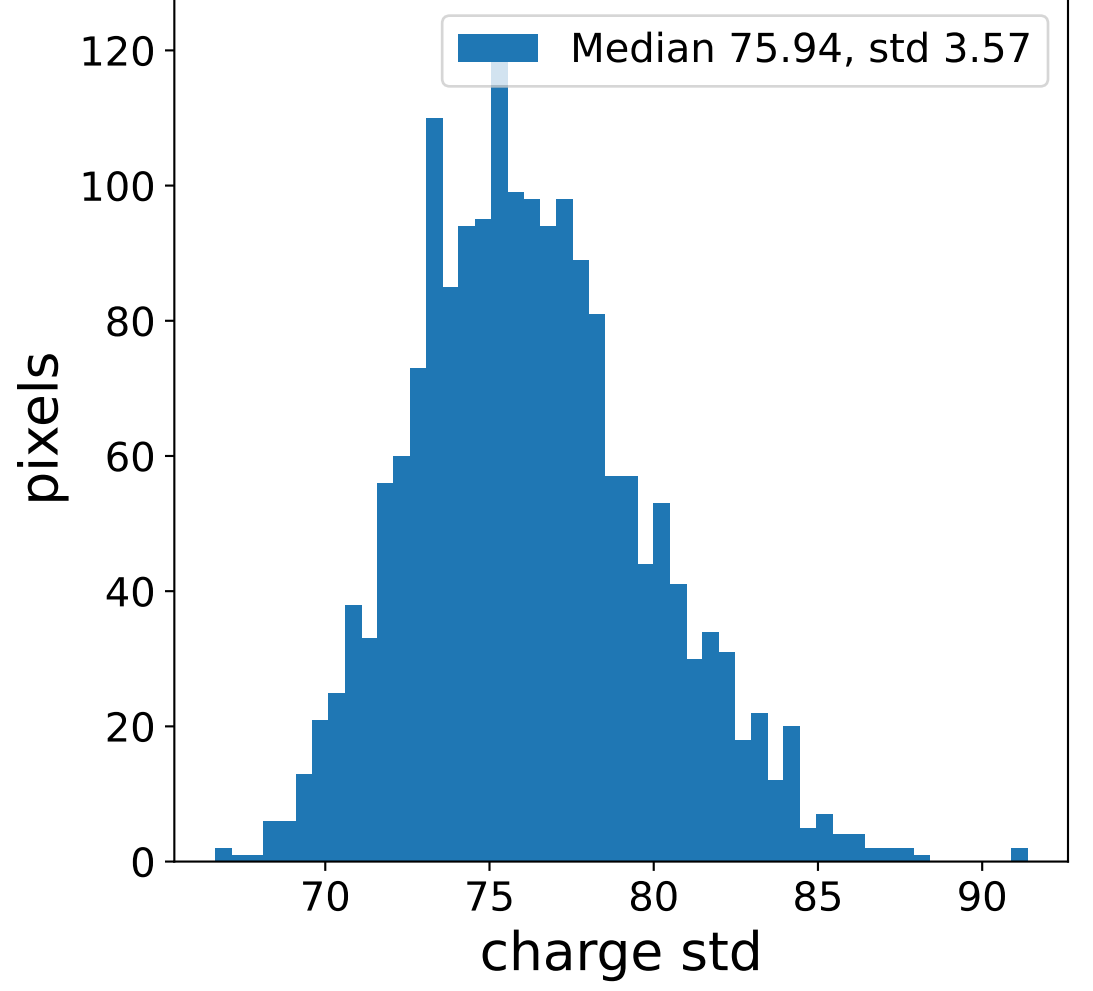

Run 7669

Run 7669

Run 7669 channel: HG

FF sample of 10000 events

pedestal sample of 10000 events

flat-fielded gain [ADC/pe]

Run 7669 channel: LG

FF sample of 10000 events

pedestal sample of 10000 events

flat-fielded gain [ADC/pe]