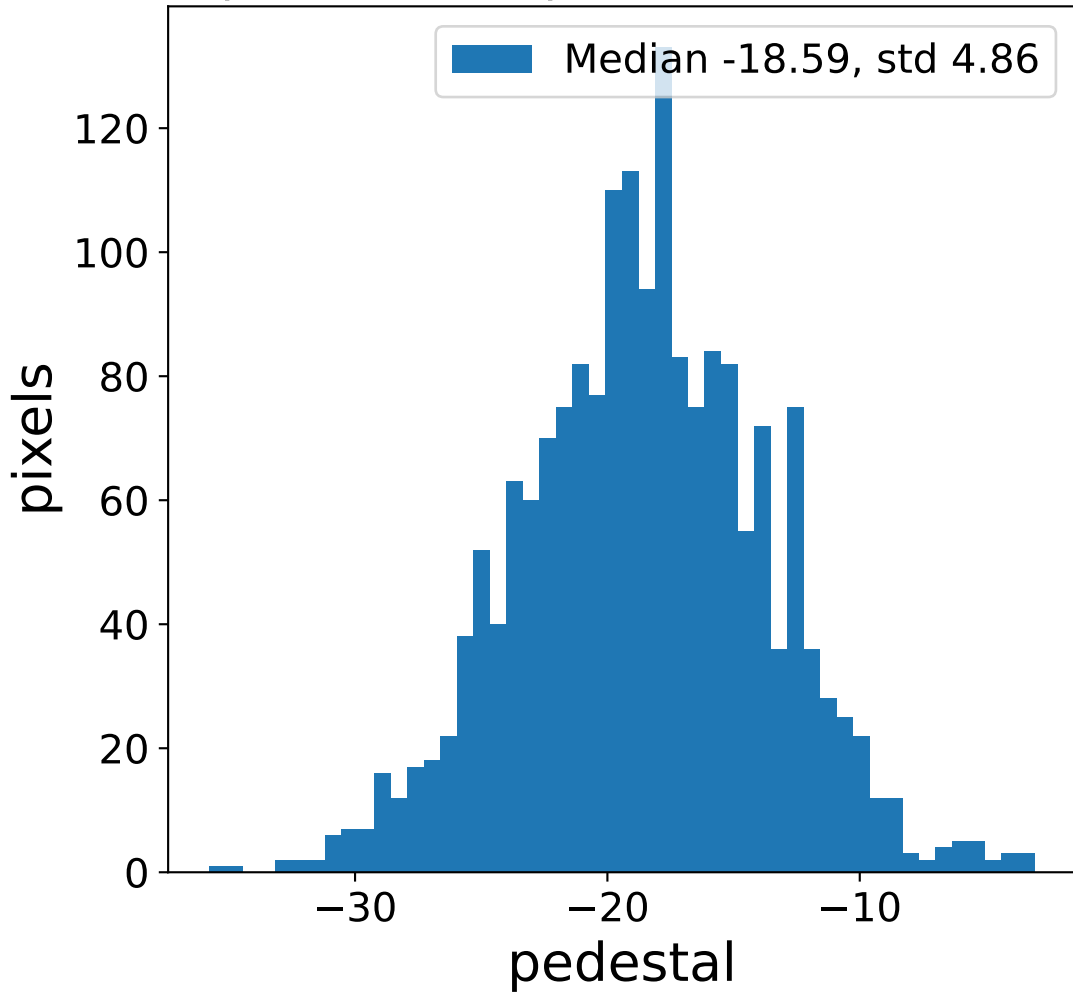

Run 7669

Run 7669

Run 7669 channel: HG

FF sample of 10000 events

pedestal sample of 10000 events

flat-fielded gain [ADC/pe]

Run 7669 channel: LG

FF sample of 10000 events

pedestal sample of 10000 events

flat-fielded gain [ADC/pe]