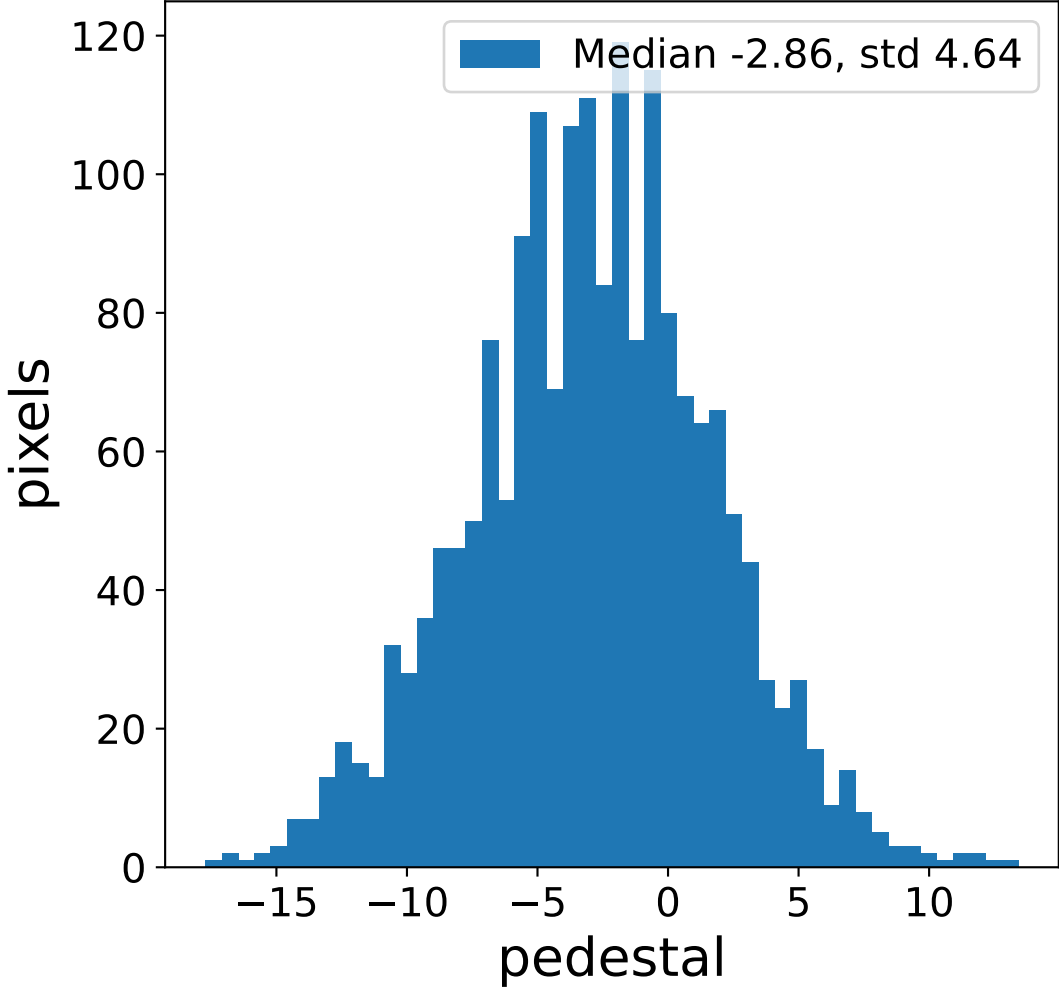

Run 7669

Run 7669

Run 7669 channel: HG

FF sample of 10000 events

pedestal sample of 10000 events

flat-fielded gain [ADC/pe]

Run 7669 channel: LG

FF sample of 10000 events

pedestal sample of 10000 events

flat-fielded gain [ADC/pe]