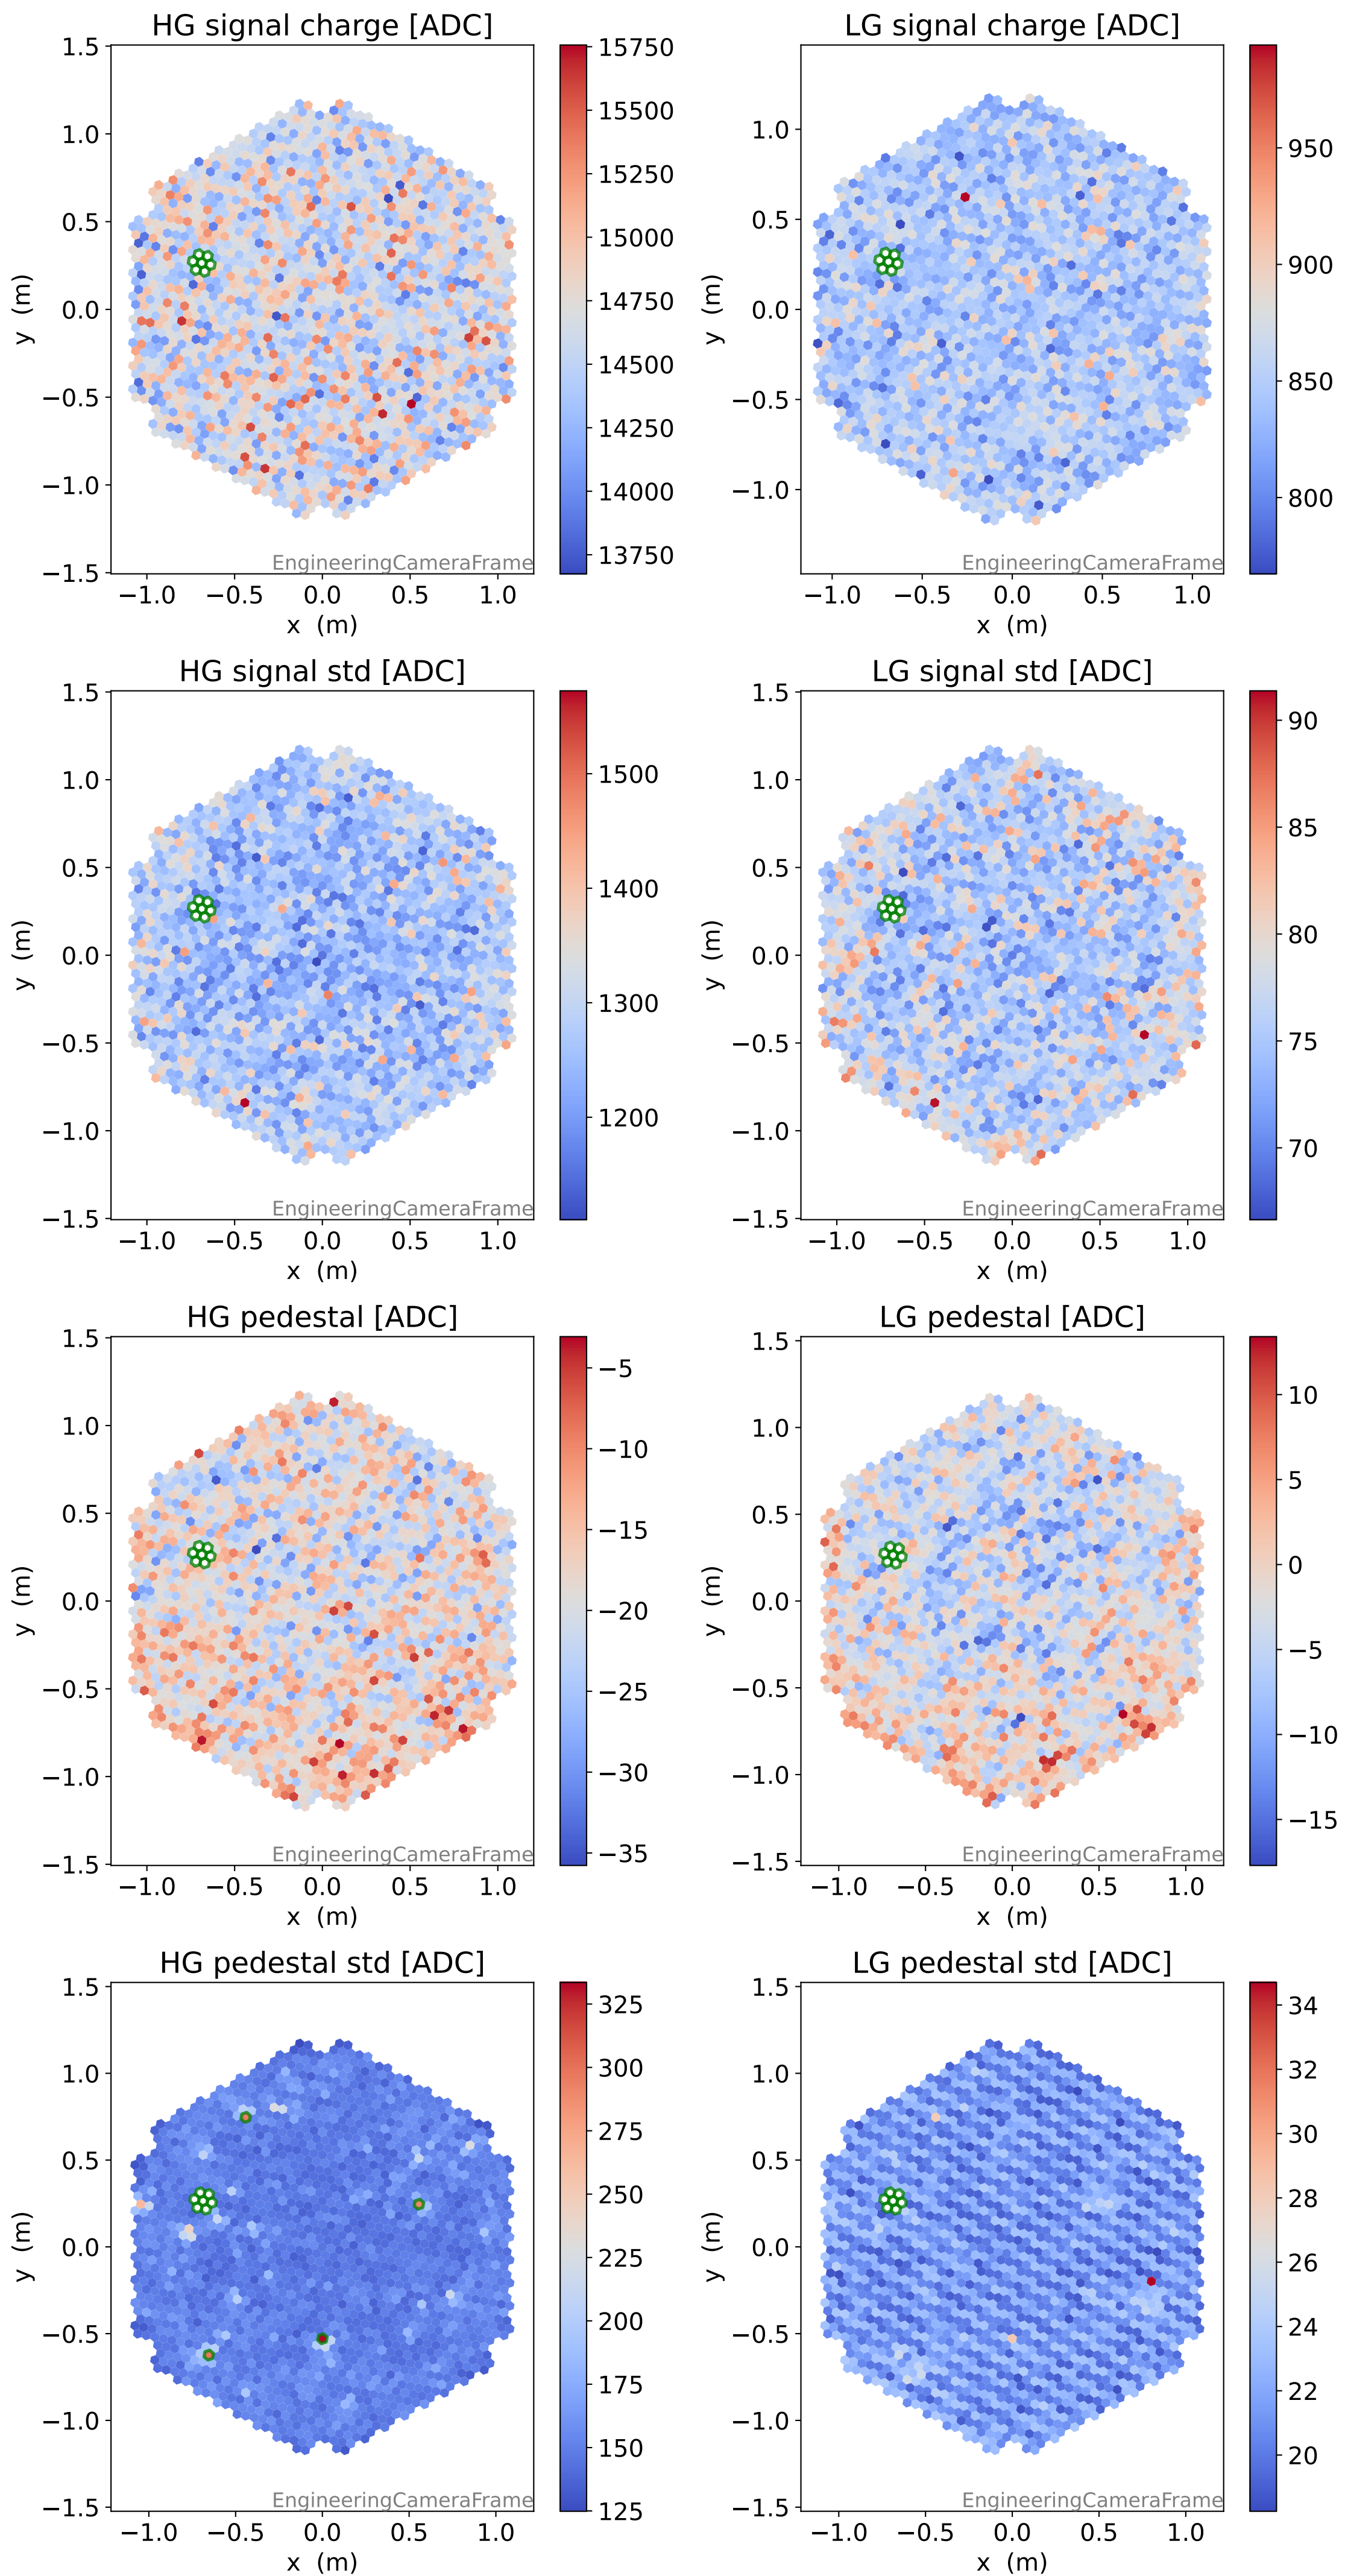

Run 7669

Run 7669

Run 7669 channel: HG

FF sample of 10000 events

pedestal sample of 10000 events

flat-fielded gain [ADC/pe]

Run 7669 channel: LG

FF sample of 10000 events

pedestal sample of 10000 events

flat-fielded gain [ADC/pe]