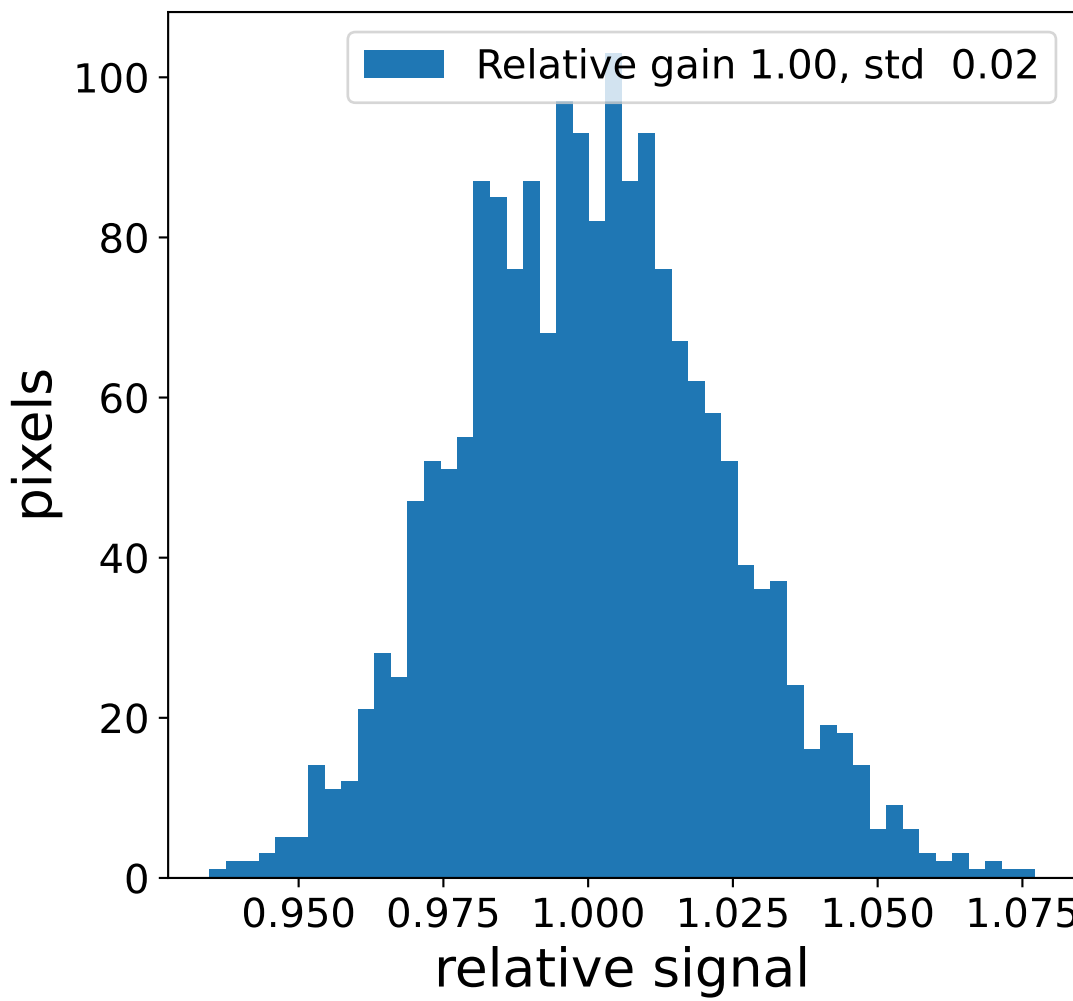

Run 7669

Run 7669

Run 7669 channel: HG

FF sample of 10000 events

pedestal sample of 10000 events

flat-fielded gain [ADC/pe]

Run 7669 channel: LG

FF sample of 10000 events

pedestal sample of 10000 events

flat-fielded gain [ADC/pe]