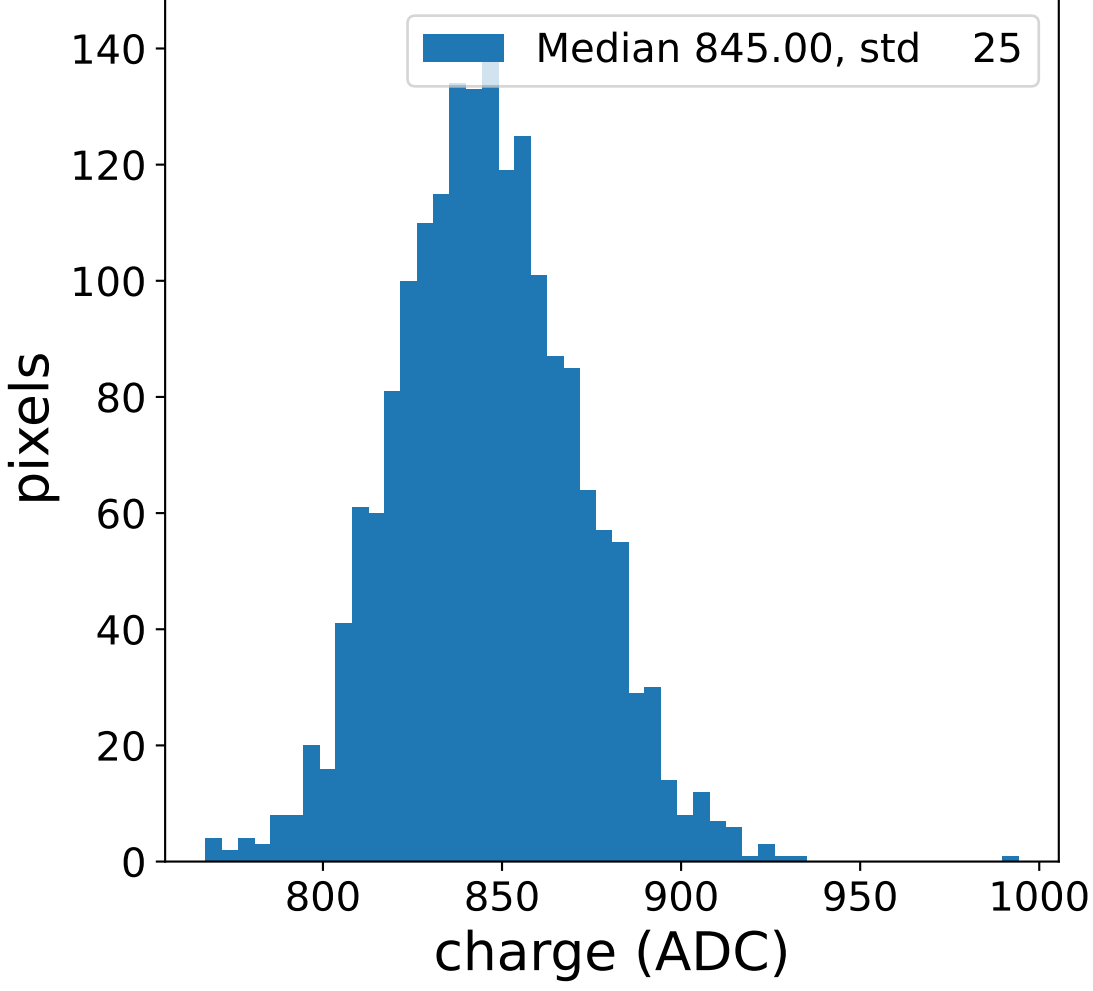

Run 7669

Run 7669

Run 7669 channel: HG

FF sample of 10000 events

pedestal sample of 10000 events

flat-fielded gain [ADC/pe]

Run 7669 channel: LG

FF sample of 10000 events

pedestal sample of 10000 events

flat-fielded gain [ADC/pe]