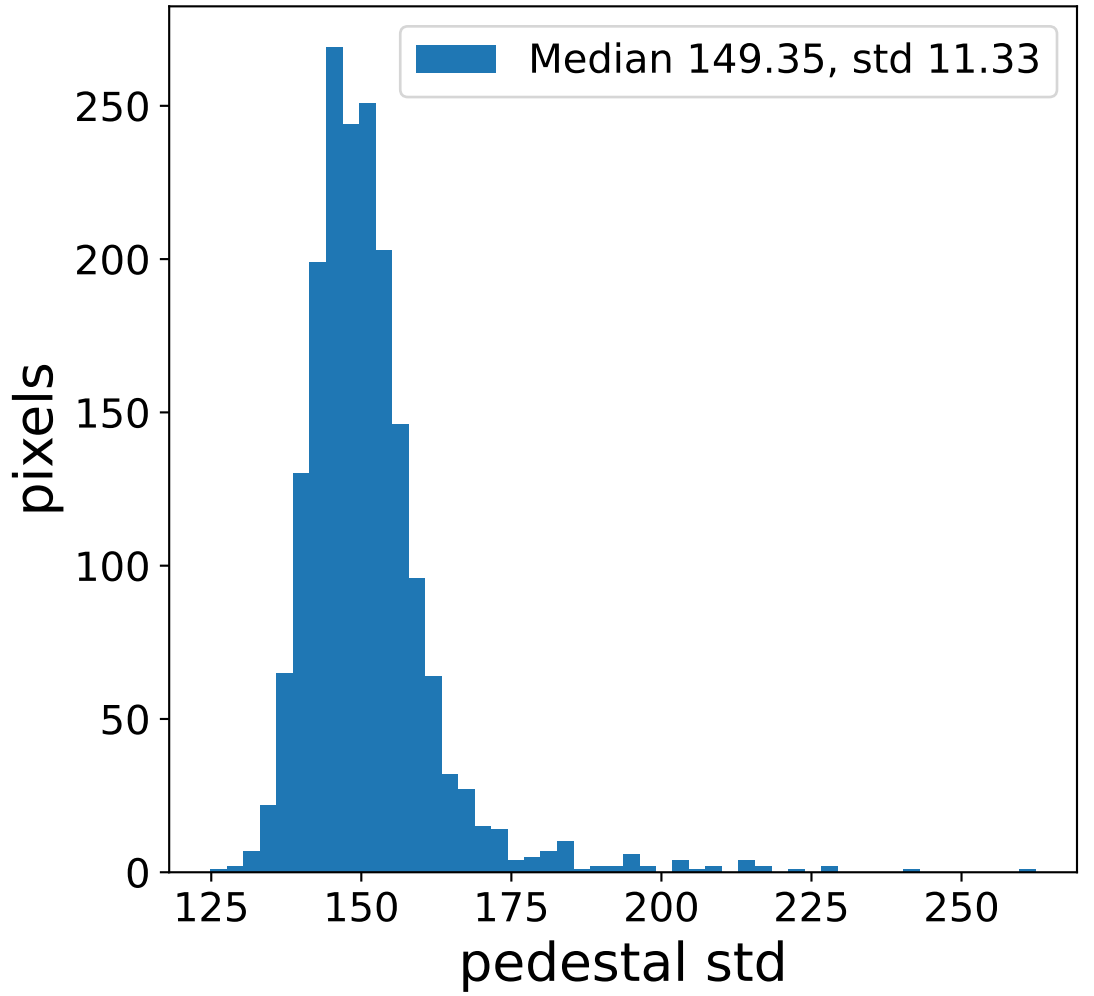

Run 7669

Run 7669

Run 7669 channel: HG

FF sample of 10000 events

pedestal sample of 10000 events

flat-fielded gain [ADC/pe]

Run 7669 channel: LG

FF sample of 10000 events

pedestal sample of 10000 events

flat-fielded gain [ADC/pe]