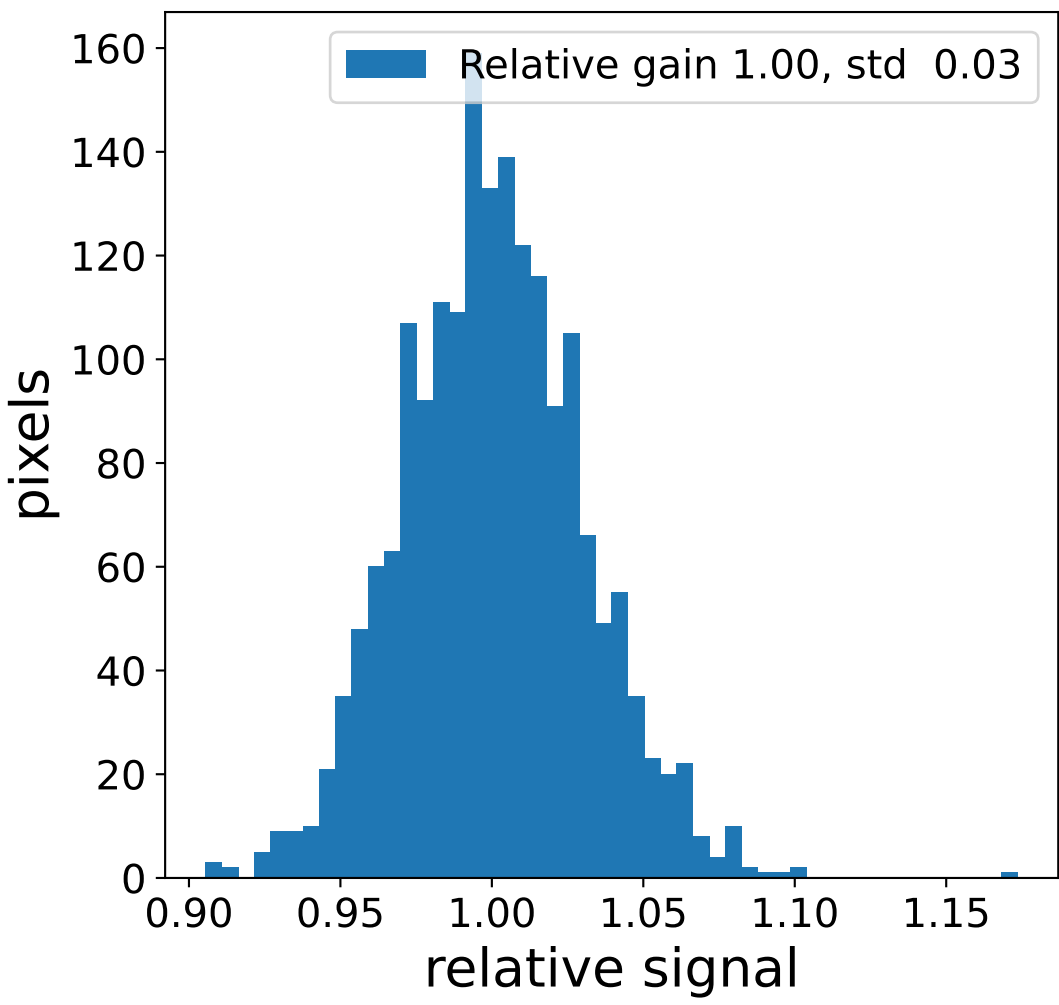

pedestal sample of 10000 events