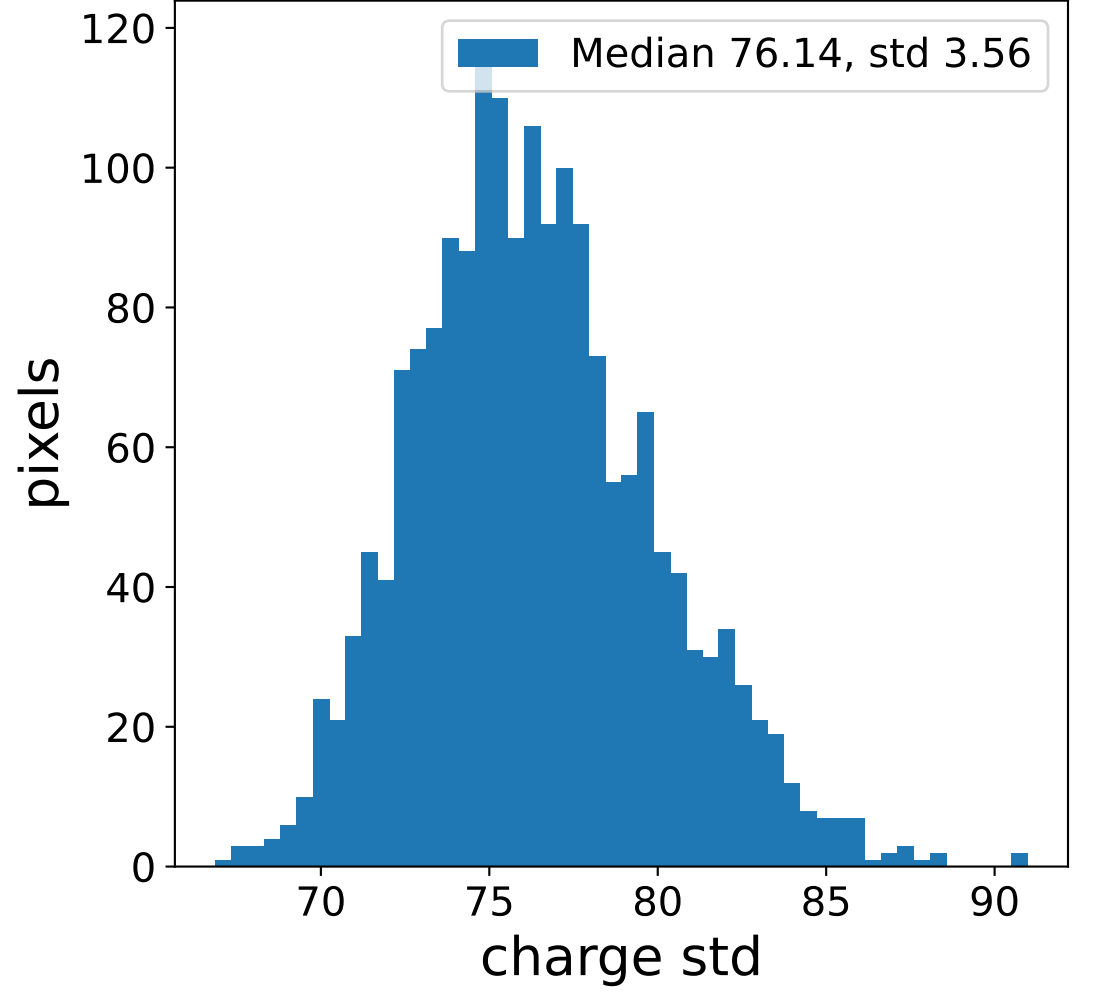

Run 7669 channel: LG

FF sample of 10000 events