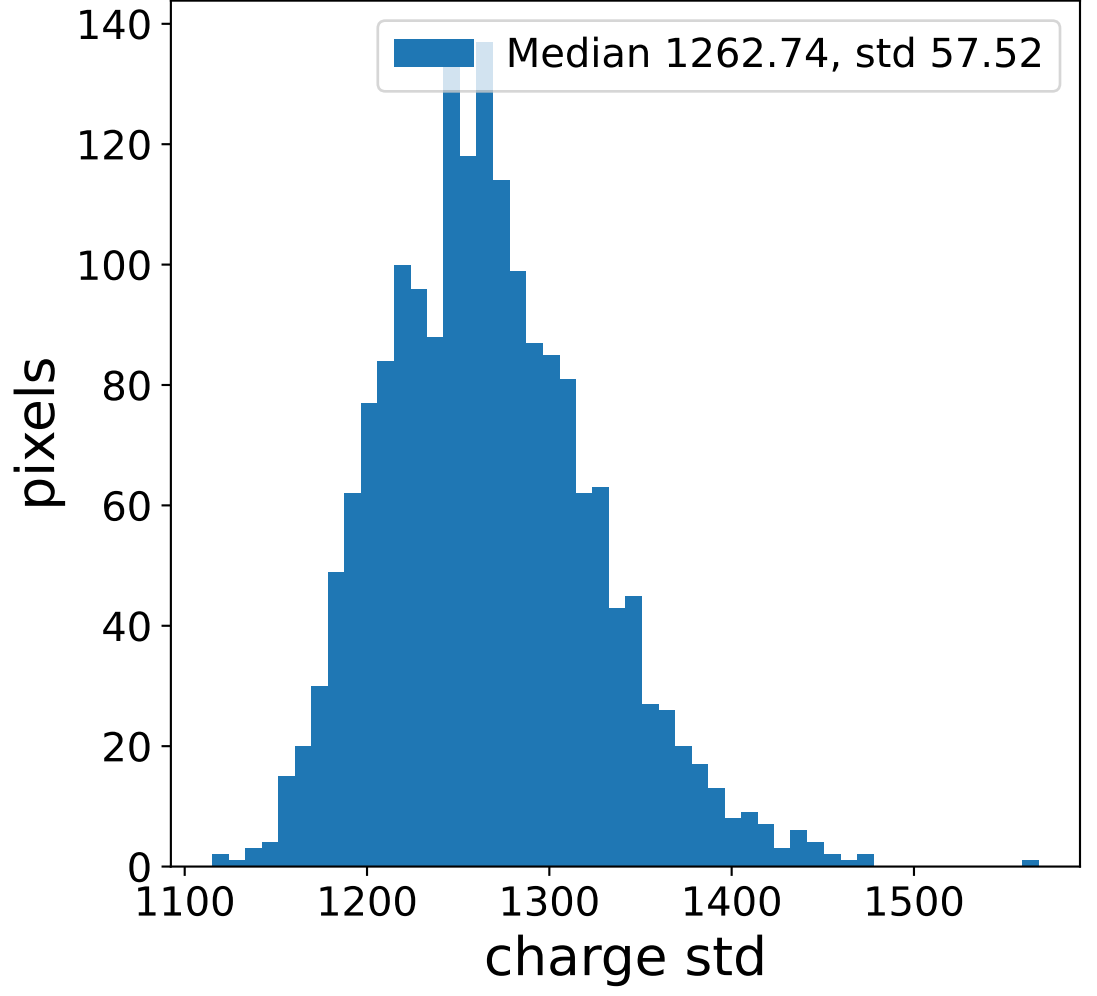

## pedestal sample of 10000 events