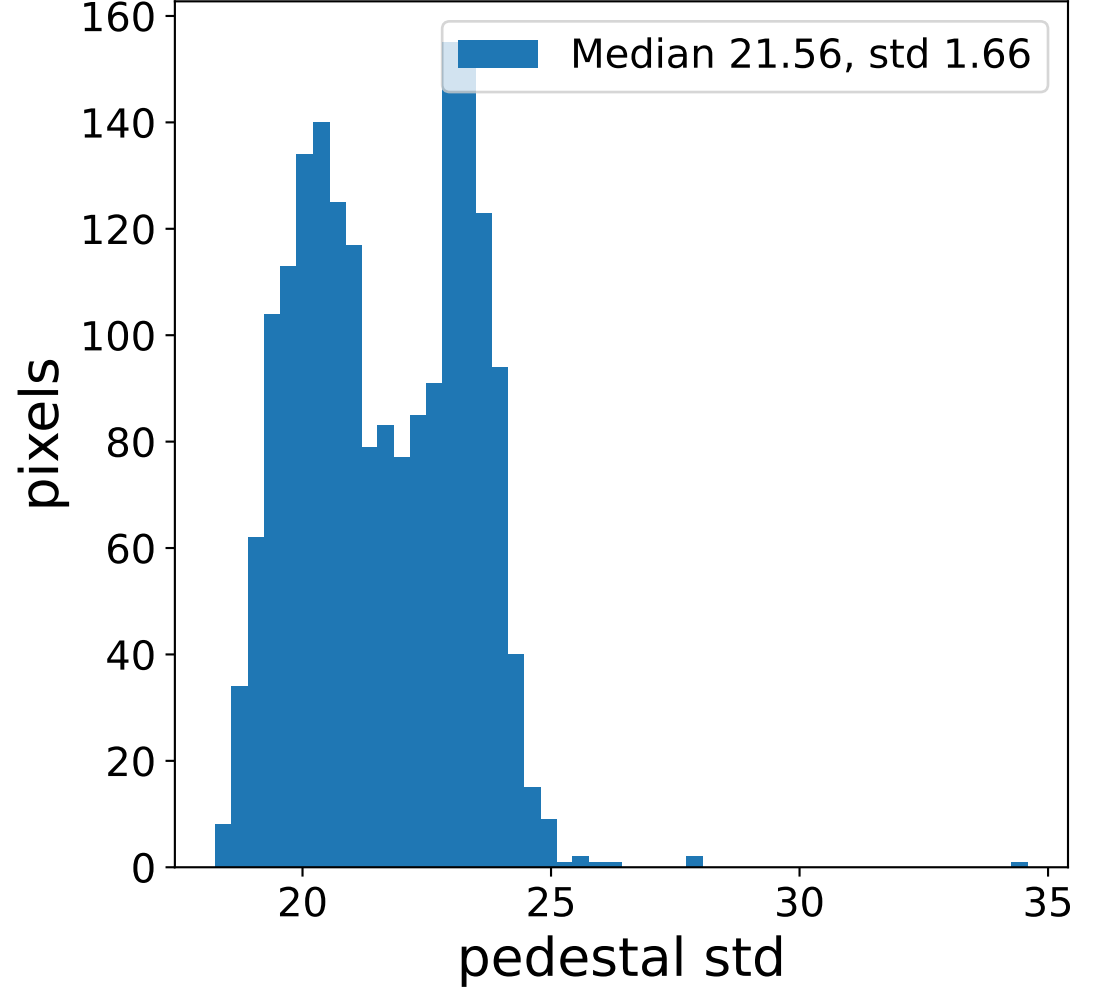

pedestal sample of 10000 events