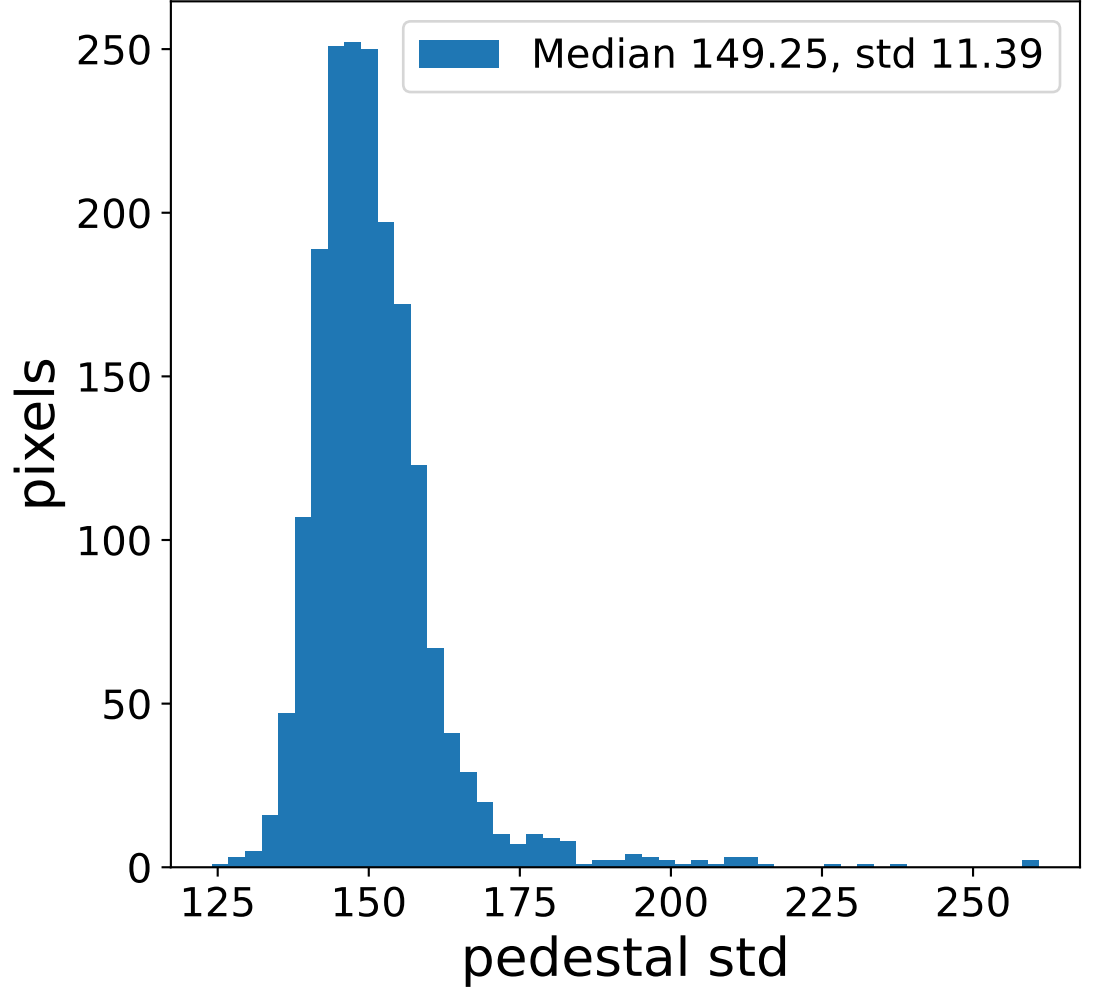

## pedestal sample of 10000 events