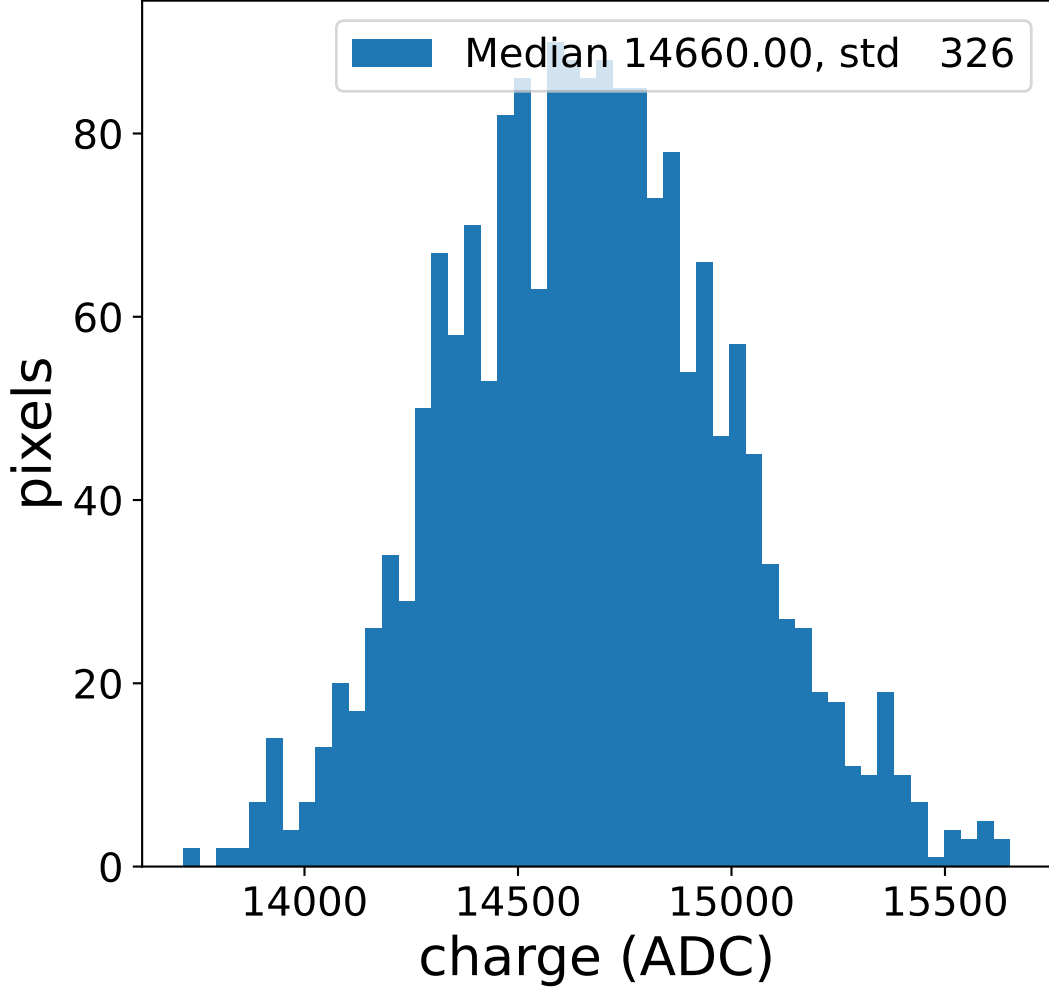

## pedestal sample of 10000 events