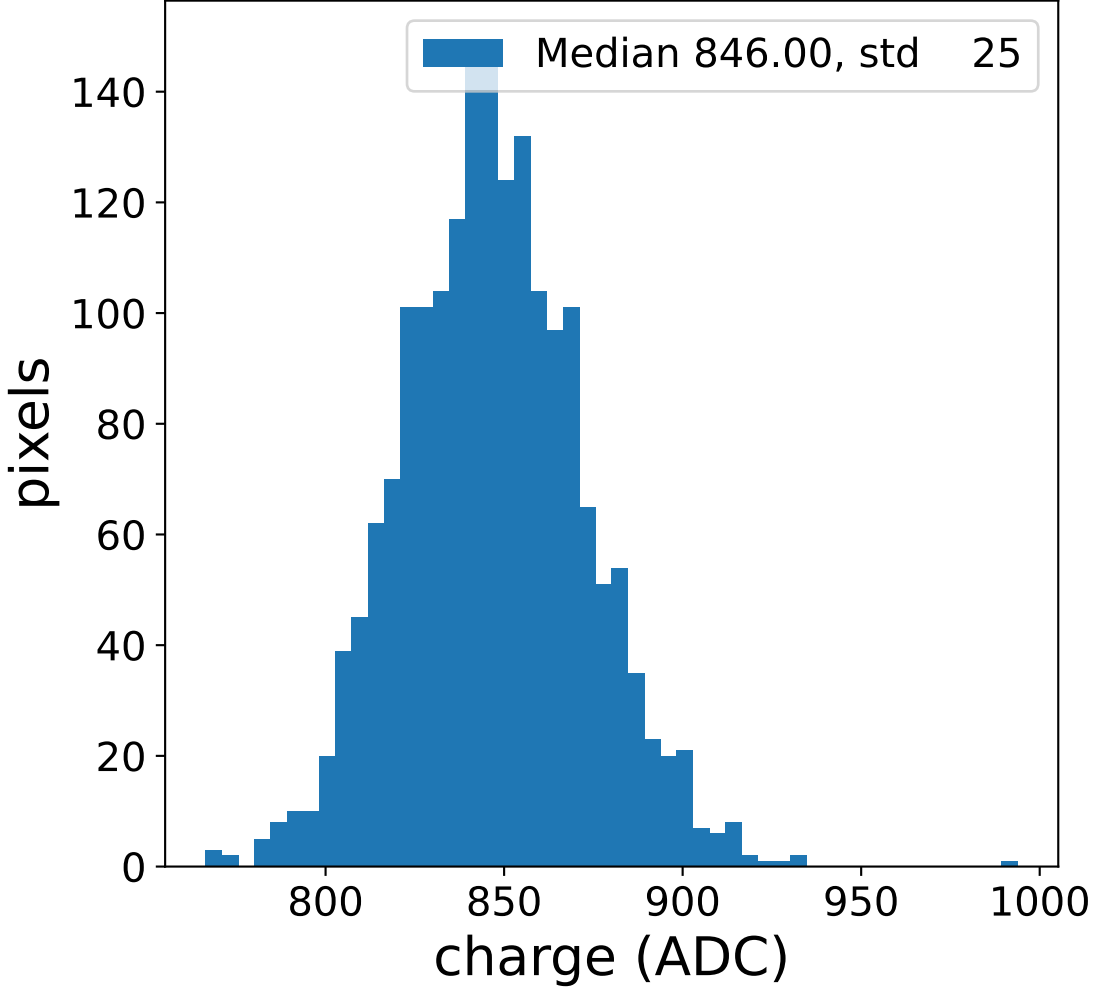

Run 7669 channel: LG

FF sample of 10000 events