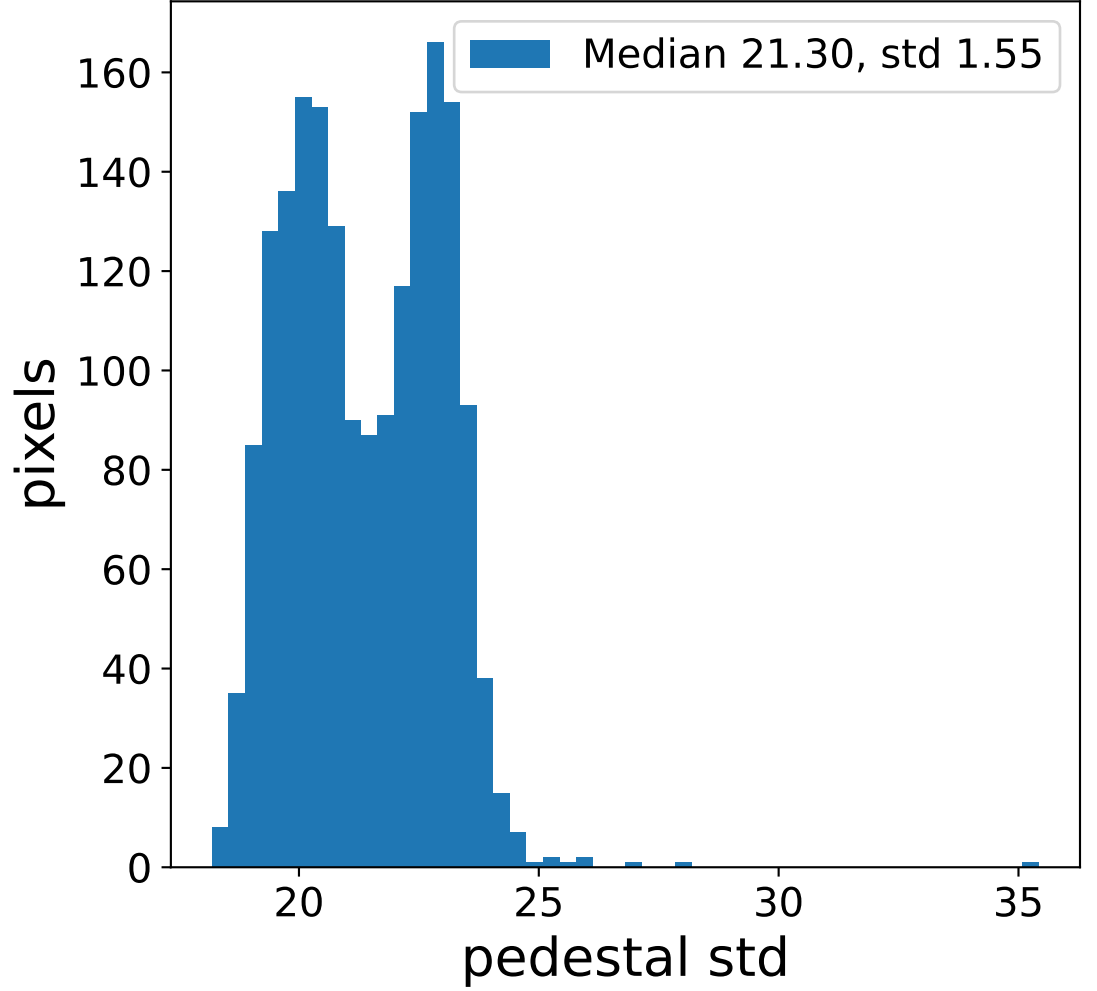

Run 7669

Run 7669

Run 7669 channel: HG

FF sample of 10000 events

pedestal sample of 10000 events

flat-fielded gain [ADC/pe]

Run 7669 channel: LG

FF sample of 10000 events

pedestal sample of 10000 events

flat-fielded gain [ADC/pe]