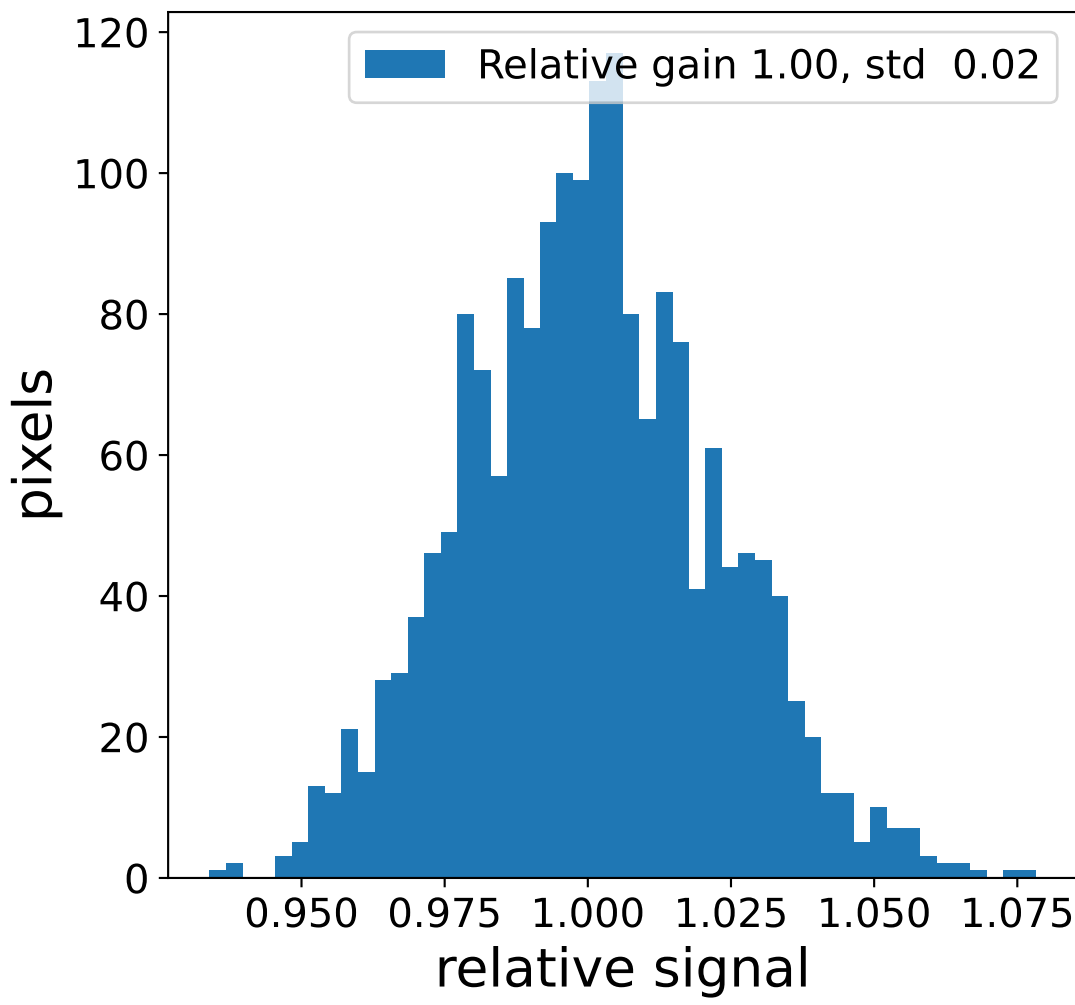

Run 7669

Run 7669

Run 7669 channel: HG

FF sample of 10000 events

pedestal sample of 10000 events

flat-fielded gain [ADC/pe]

Run 7669 channel: LG

FF sample of 10000 events

pedestal sample of 10000 events

flat-fielded gain [ADC/pe]