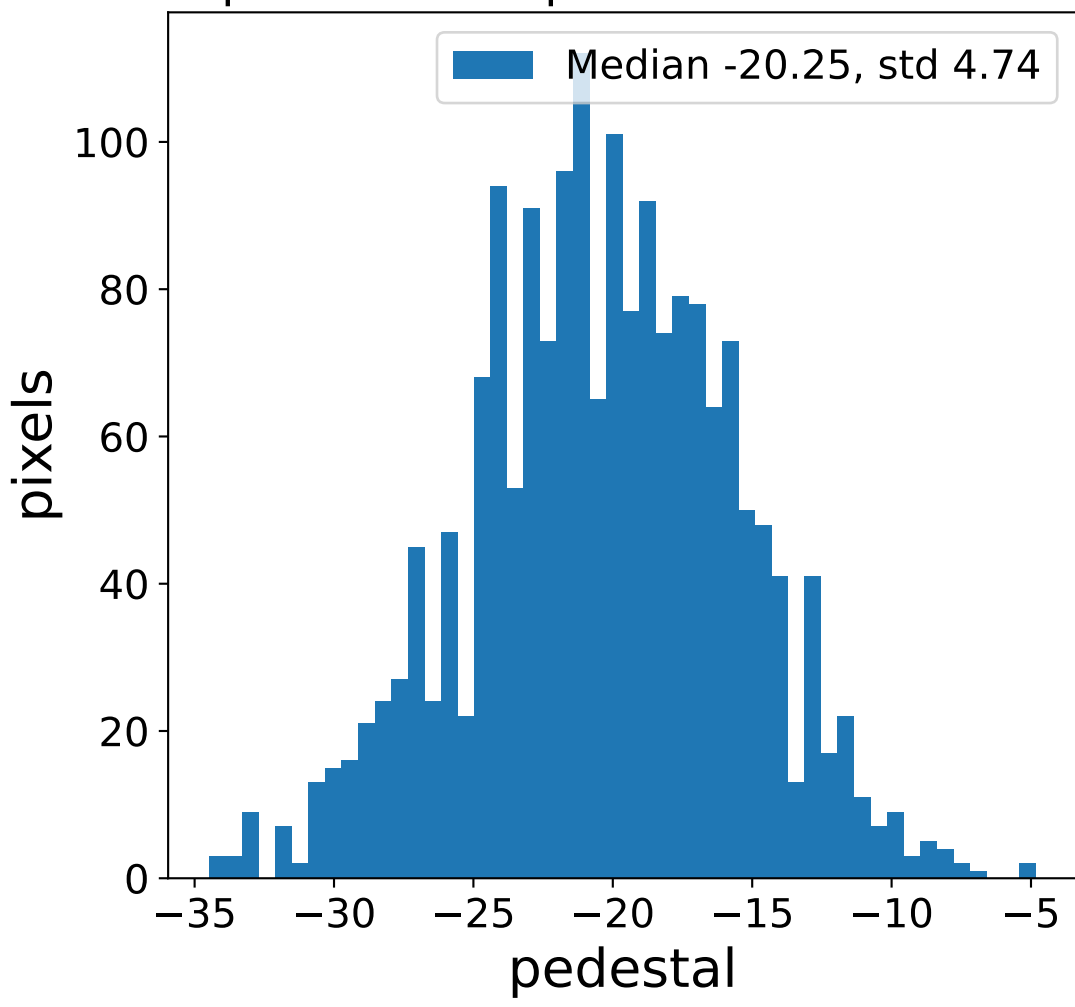

Run 7669

Run 7669

Run 7669 channel: HG

FF sample of 10000 events

pedestal sample of 10000 events

flat-fielded gain [ADC/pe]

Run 7669 channel: LG

FF sample of 10000 events

pedestal sample of 10000 events

flat-fielded gain [ADC/pe]