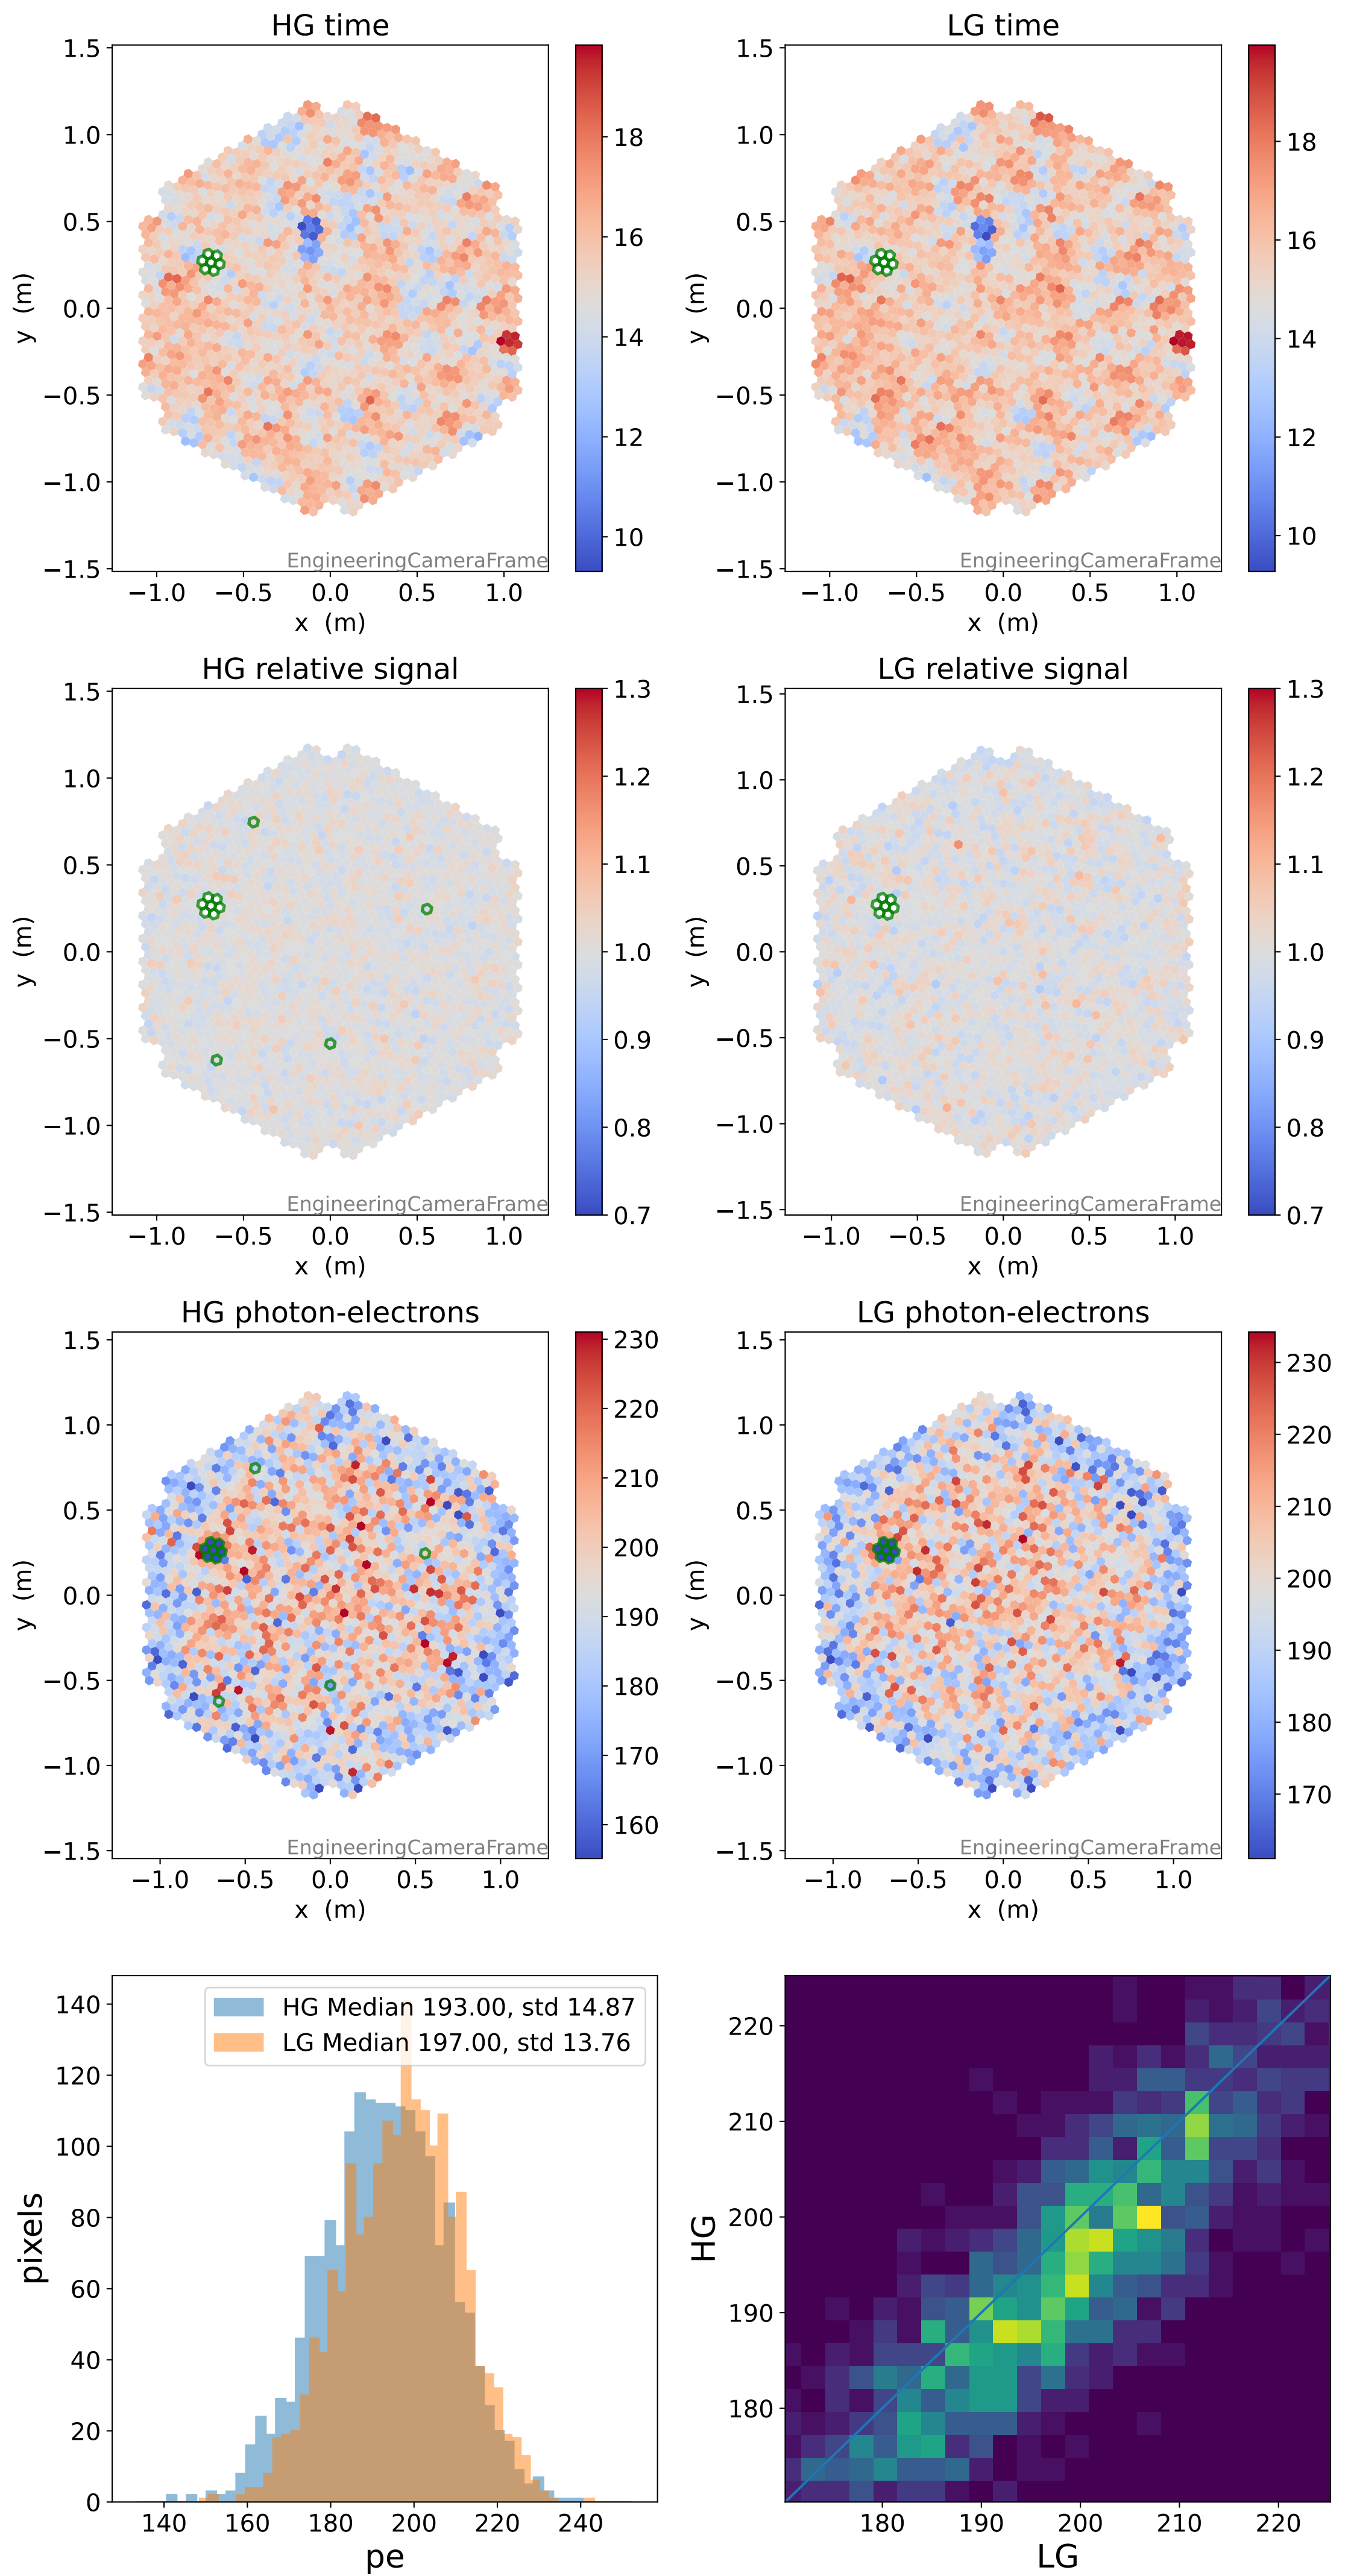

Run 7669

Run 7669

Run 7669 channel: HG

FF sample of 10000 events

pedestal sample of 10000 events

flat-fielded gain [ADC/pe]

Run 7669 channel: LG

FF sample of 10000 events

pedestal sample of 10000 events

flat-fielded gain [ADC/pe]