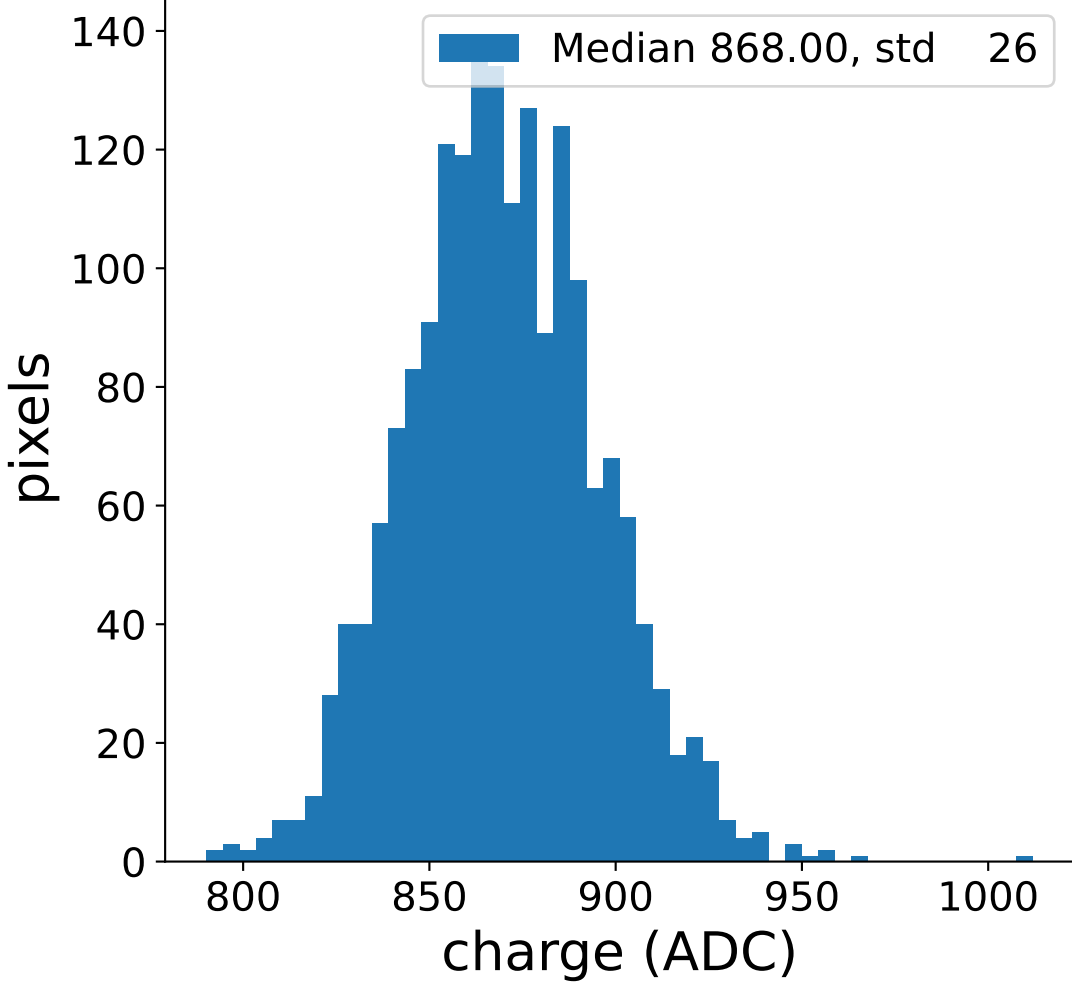

Run 7669

Run 7669

Run 7669 channel: HG

FF sample of 10000 events

pedestal sample of 10000 events

flat-fielded gain [ADC/pe]

Run 7669 channel: LG

FF sample of 10000 events

pedestal sample of 10000 events

flat-fielded gain [ADC/pe]