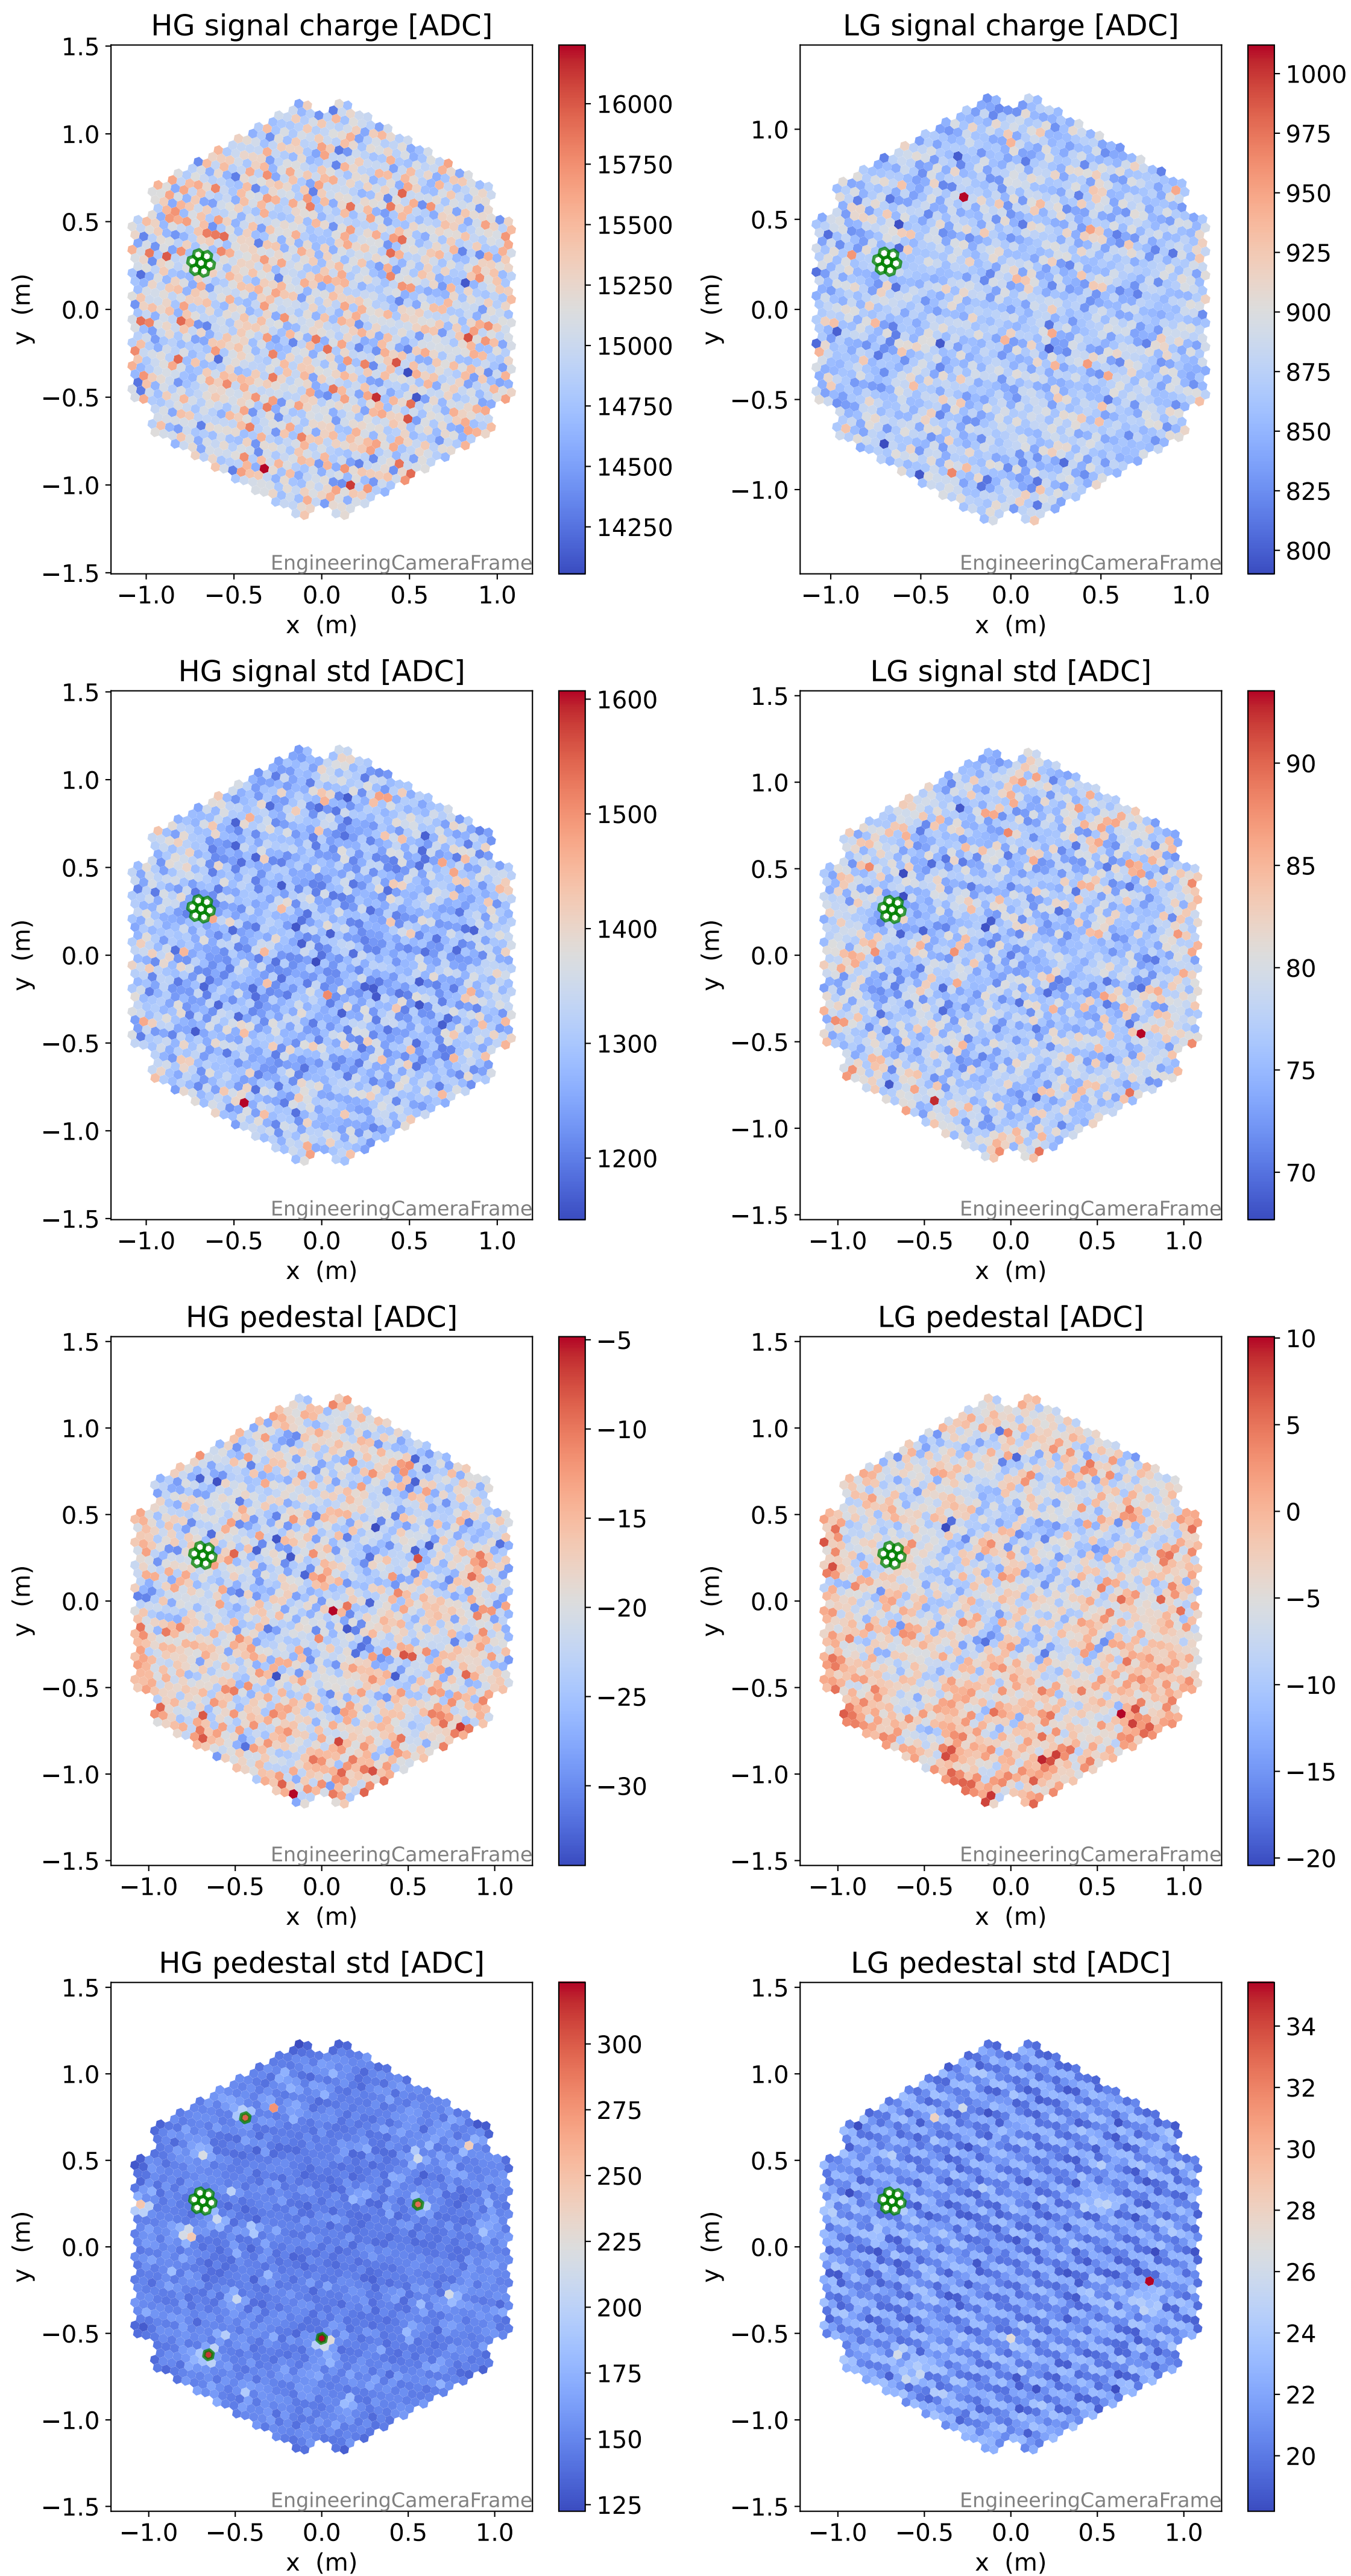

Run 7669

Run 7669

Run 7669 channel: HG

FF sample of 10000 events

pedestal sample of 10000 events

flat-fielded gain [ADC/pe]

Run 7669 channel: LG

FF sample of 10000 events

pedestal sample of 10000 events

flat-fielded gain [ADC/pe]