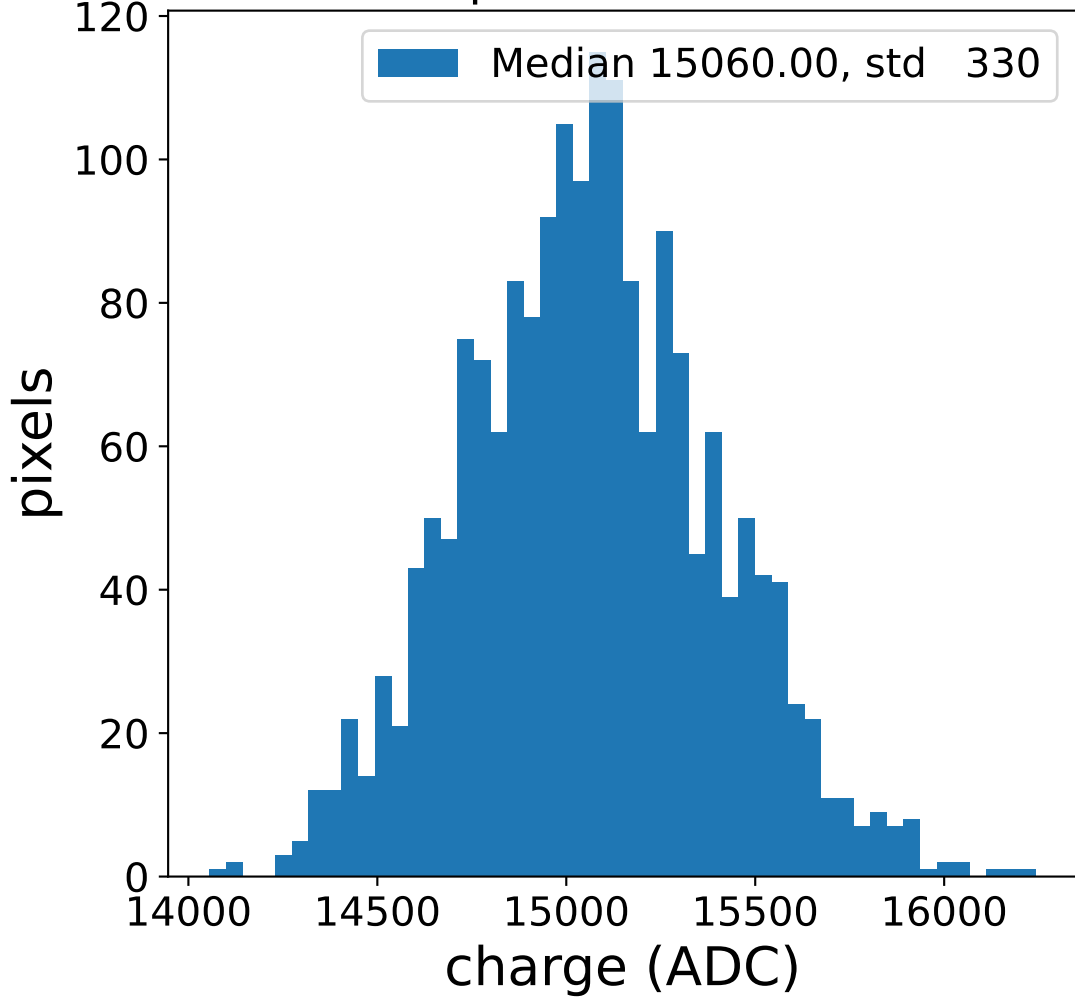

Run 7669

Run 7669

Run 7669 channel: HG

FF sample of 10000 events

pedestal sample of 10000 events

flat-fielded gain [ADC/pe]

Run 7669 channel: LG

FF sample of 10000 events

pedestal sample of 10000 events

flat-fielded gain [ADC/pe]