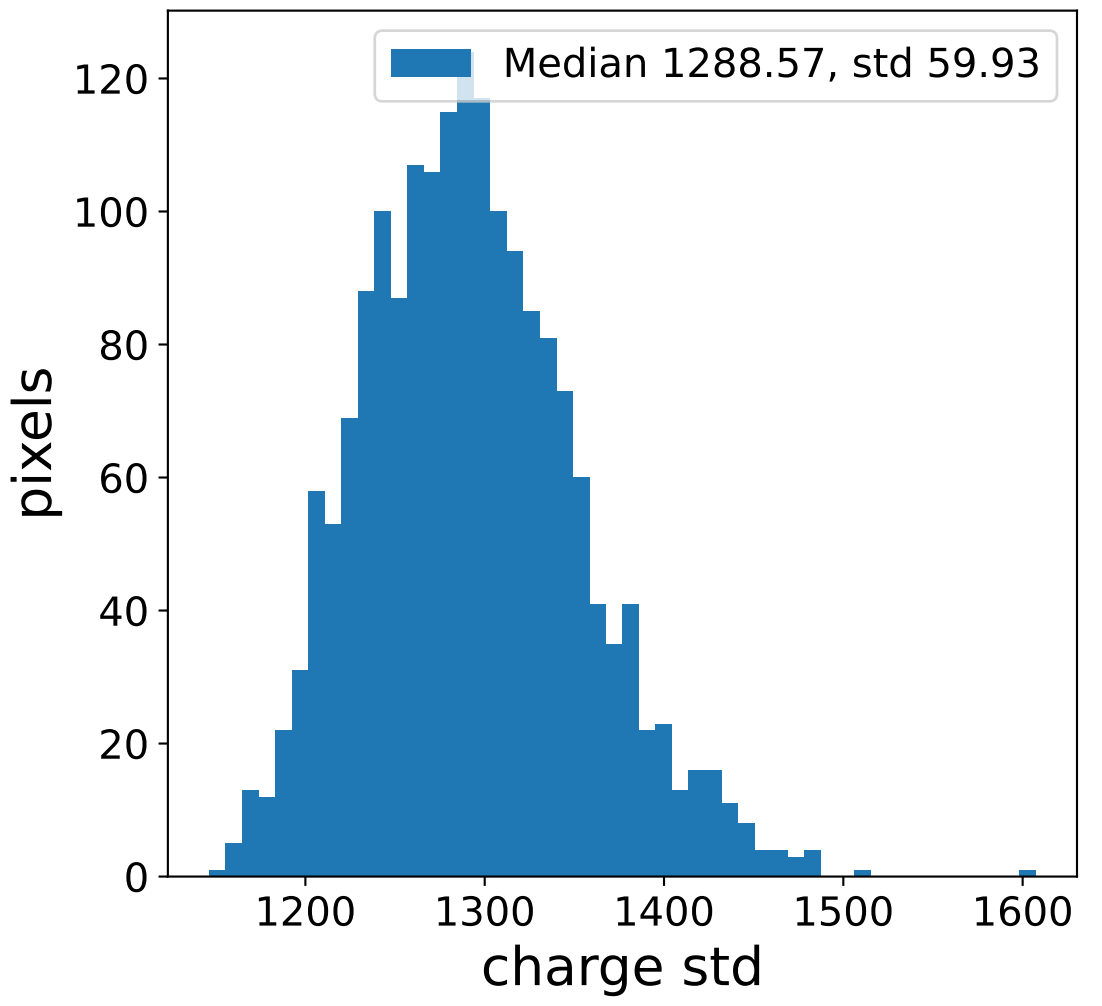

Run 7669

Run 7669

Run 7669 channel: HG

FF sample of 10000 events

pedestal sample of 10000 events

flat-fielded gain [ADC/pe]

Run 7669 channel: LG

FF sample of 10000 events

pedestal sample of 10000 events

flat-fielded gain [ADC/pe]