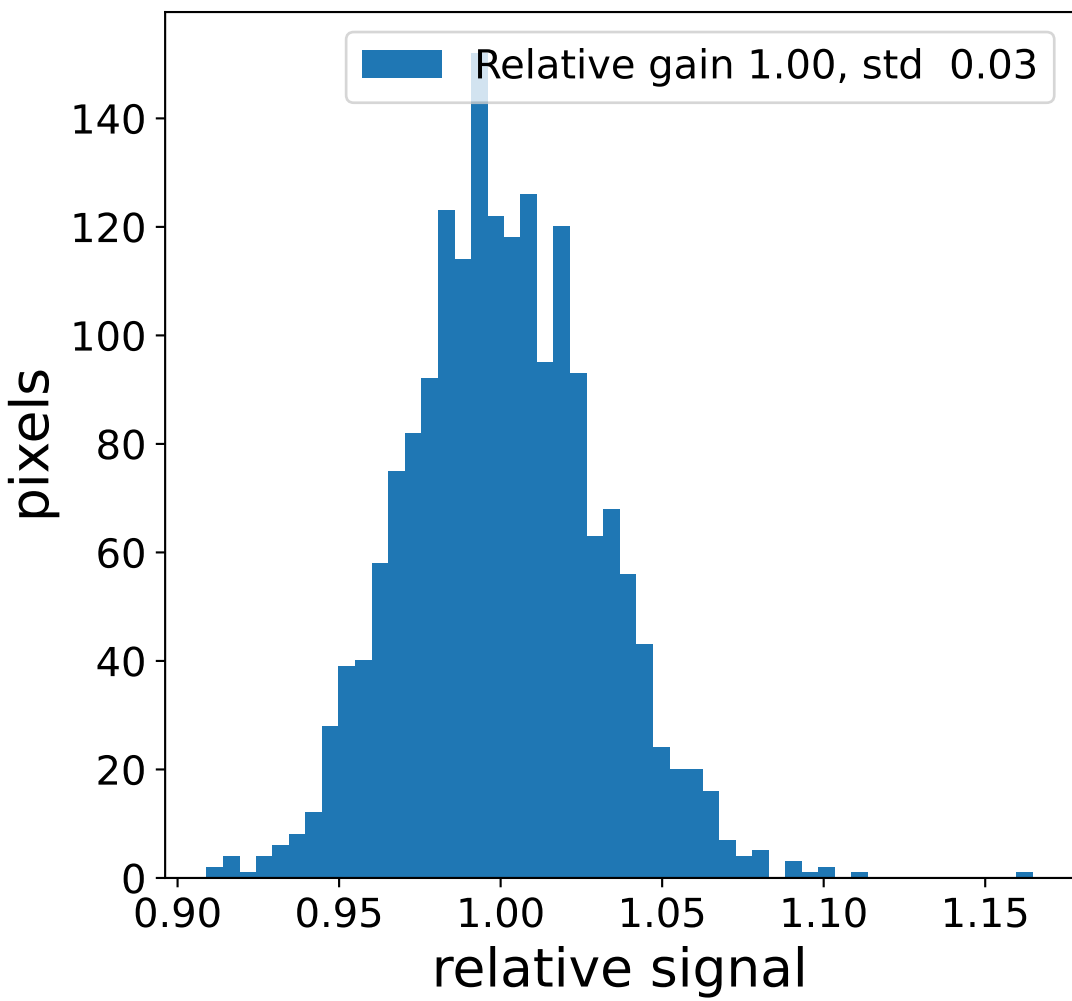

Run 7669

Run 7669

Run 7669 channel: HG

FF sample of 10000 events

pedestal sample of 10000 events

flat-fielded gain [ADC/pe]

Run 7669 channel: LG

FF sample of 10000 events

pedestal sample of 10000 events

flat-fielded gain [ADC/pe]