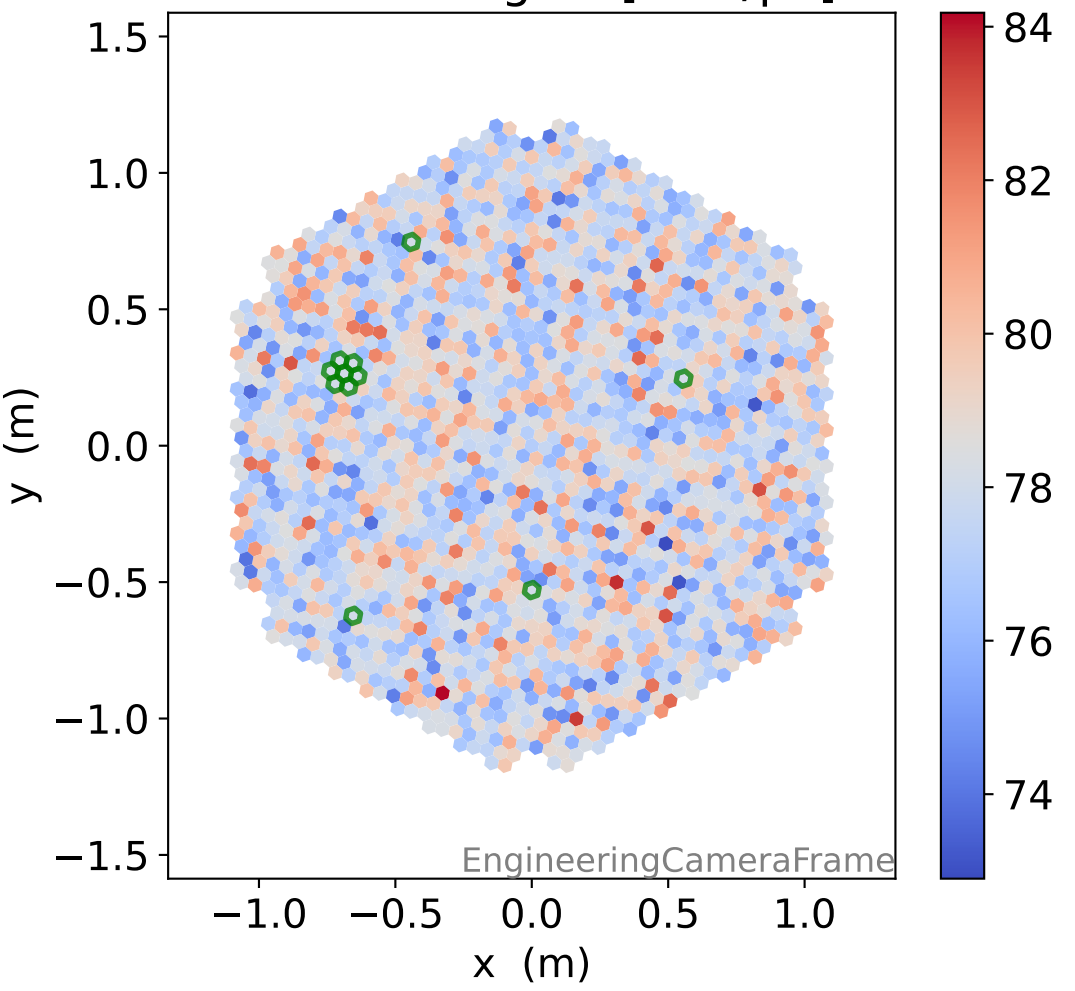

Run 7669

Run 7669

Run 7669 channel: HG

FF sample of 10000 events

pedestal sample of 10000 events

flat-fielded gain [ADC/pe]

Run 7669 channel: LG

FF sample of 10000 events

pedestal sample of 10000 events

flat-fielded gain [ADC/pe]