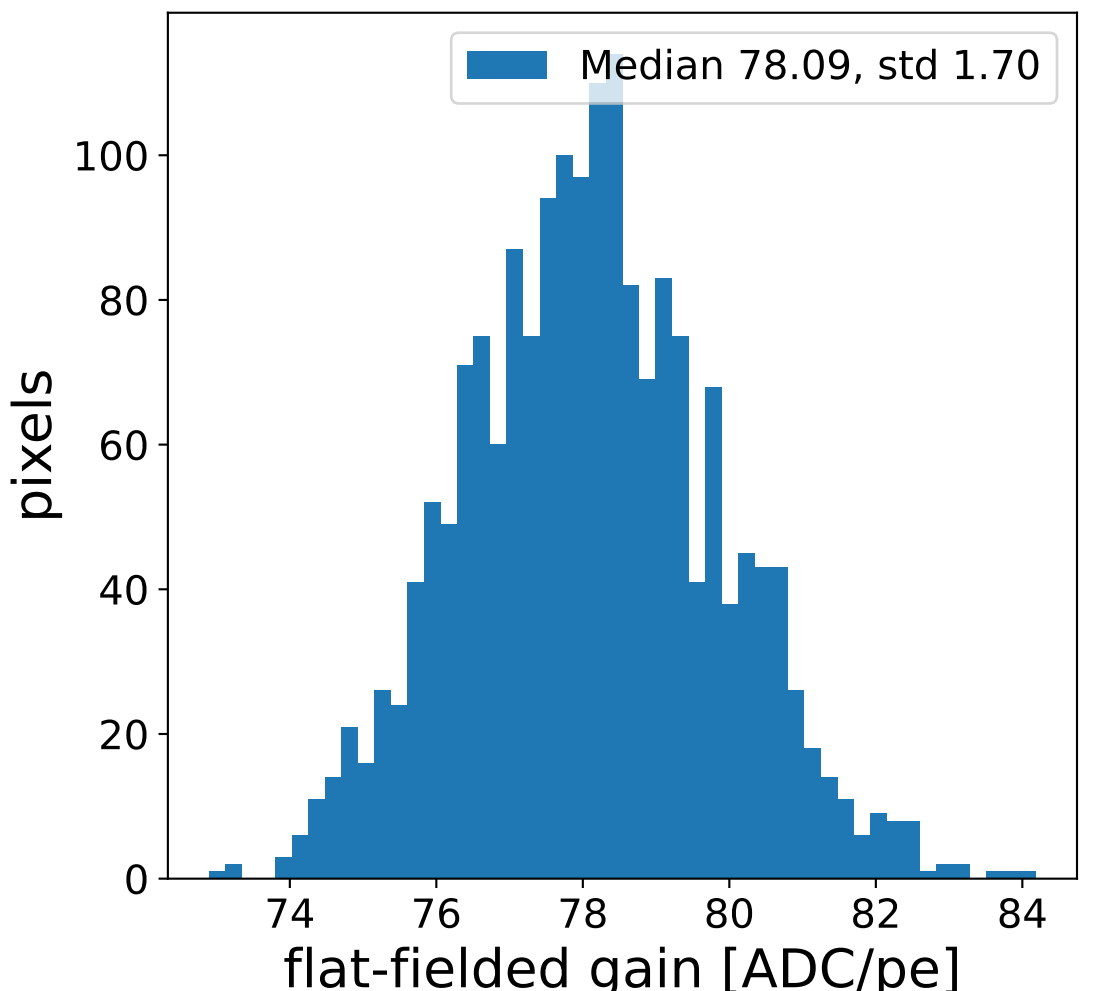

Run 7669

Run 7669

Run 7669 channel: HG

FF sample of 10000 events

pedestal sample of 10000 events

flat-fielded gain [ADC/pe]

Run 7669 channel: LG

FF sample of 10000 events

pedestal sample of 10000 events

flat-fielded gain [ADC/pe]