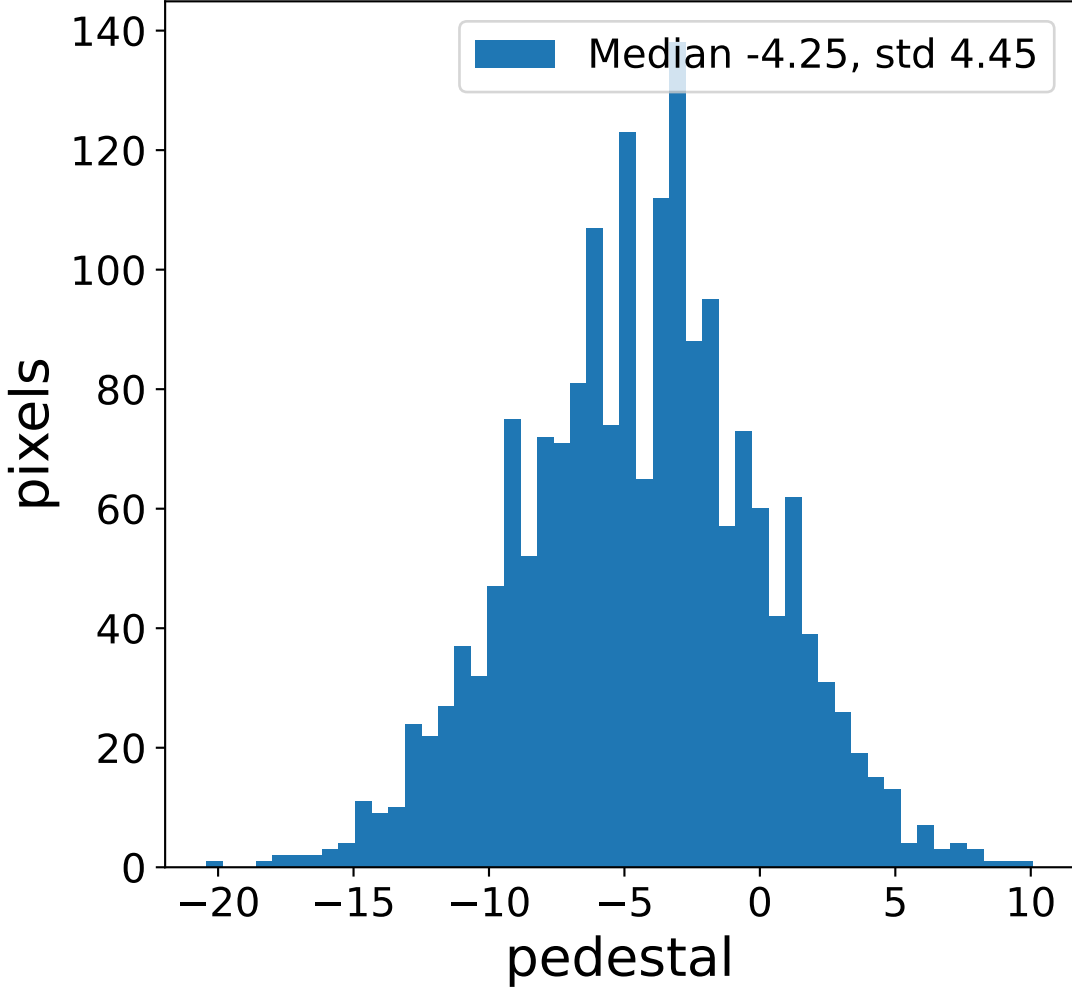

Run 7669

Run 7669

Run 7669 channel: HG

FF sample of 10000 events

pedestal sample of 10000 events

flat-fielded gain [ADC/pe]

Run 7669 channel: LG

FF sample of 10000 events

pedestal sample of 10000 events

flat-fielded gain [ADC/pe]