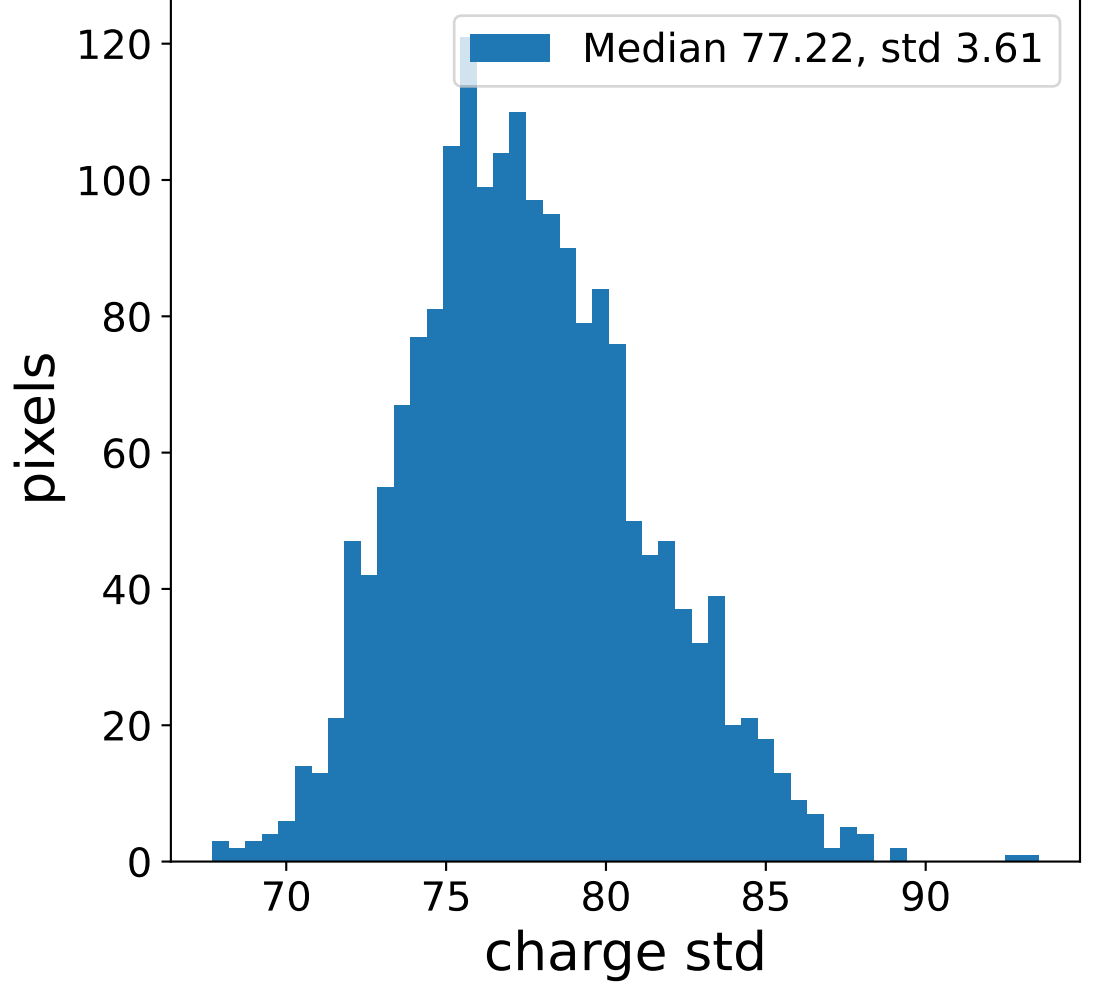

Run 7669

Run 7669

Run 7669 channel: HG

FF sample of 10000 events

pedestal sample of 10000 events

flat-fielded gain [ADC/pe]

Run 7669 channel: LG

FF sample of 10000 events

pedestal sample of 10000 events

flat-fielded gain [ADC/pe]