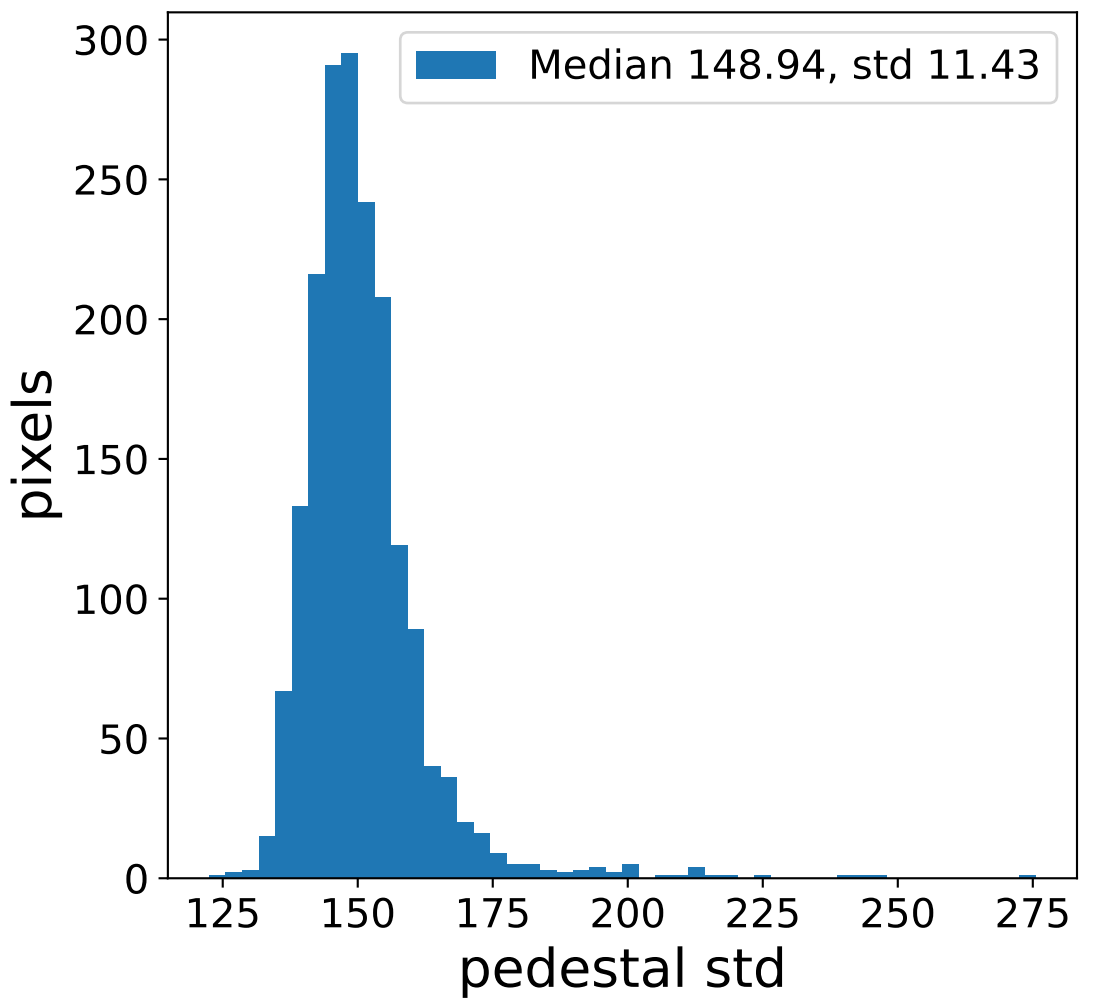

Run 7669

Run 7669

Run 7669 channel: HG

FF sample of 10000 events

pedestal sample of 10000 events

flat-fielded gain [ADC/pe]

Run 7669 channel: LG

FF sample of 10000 events

pedestal sample of 10000 events

flat-fielded gain [ADC/pe]