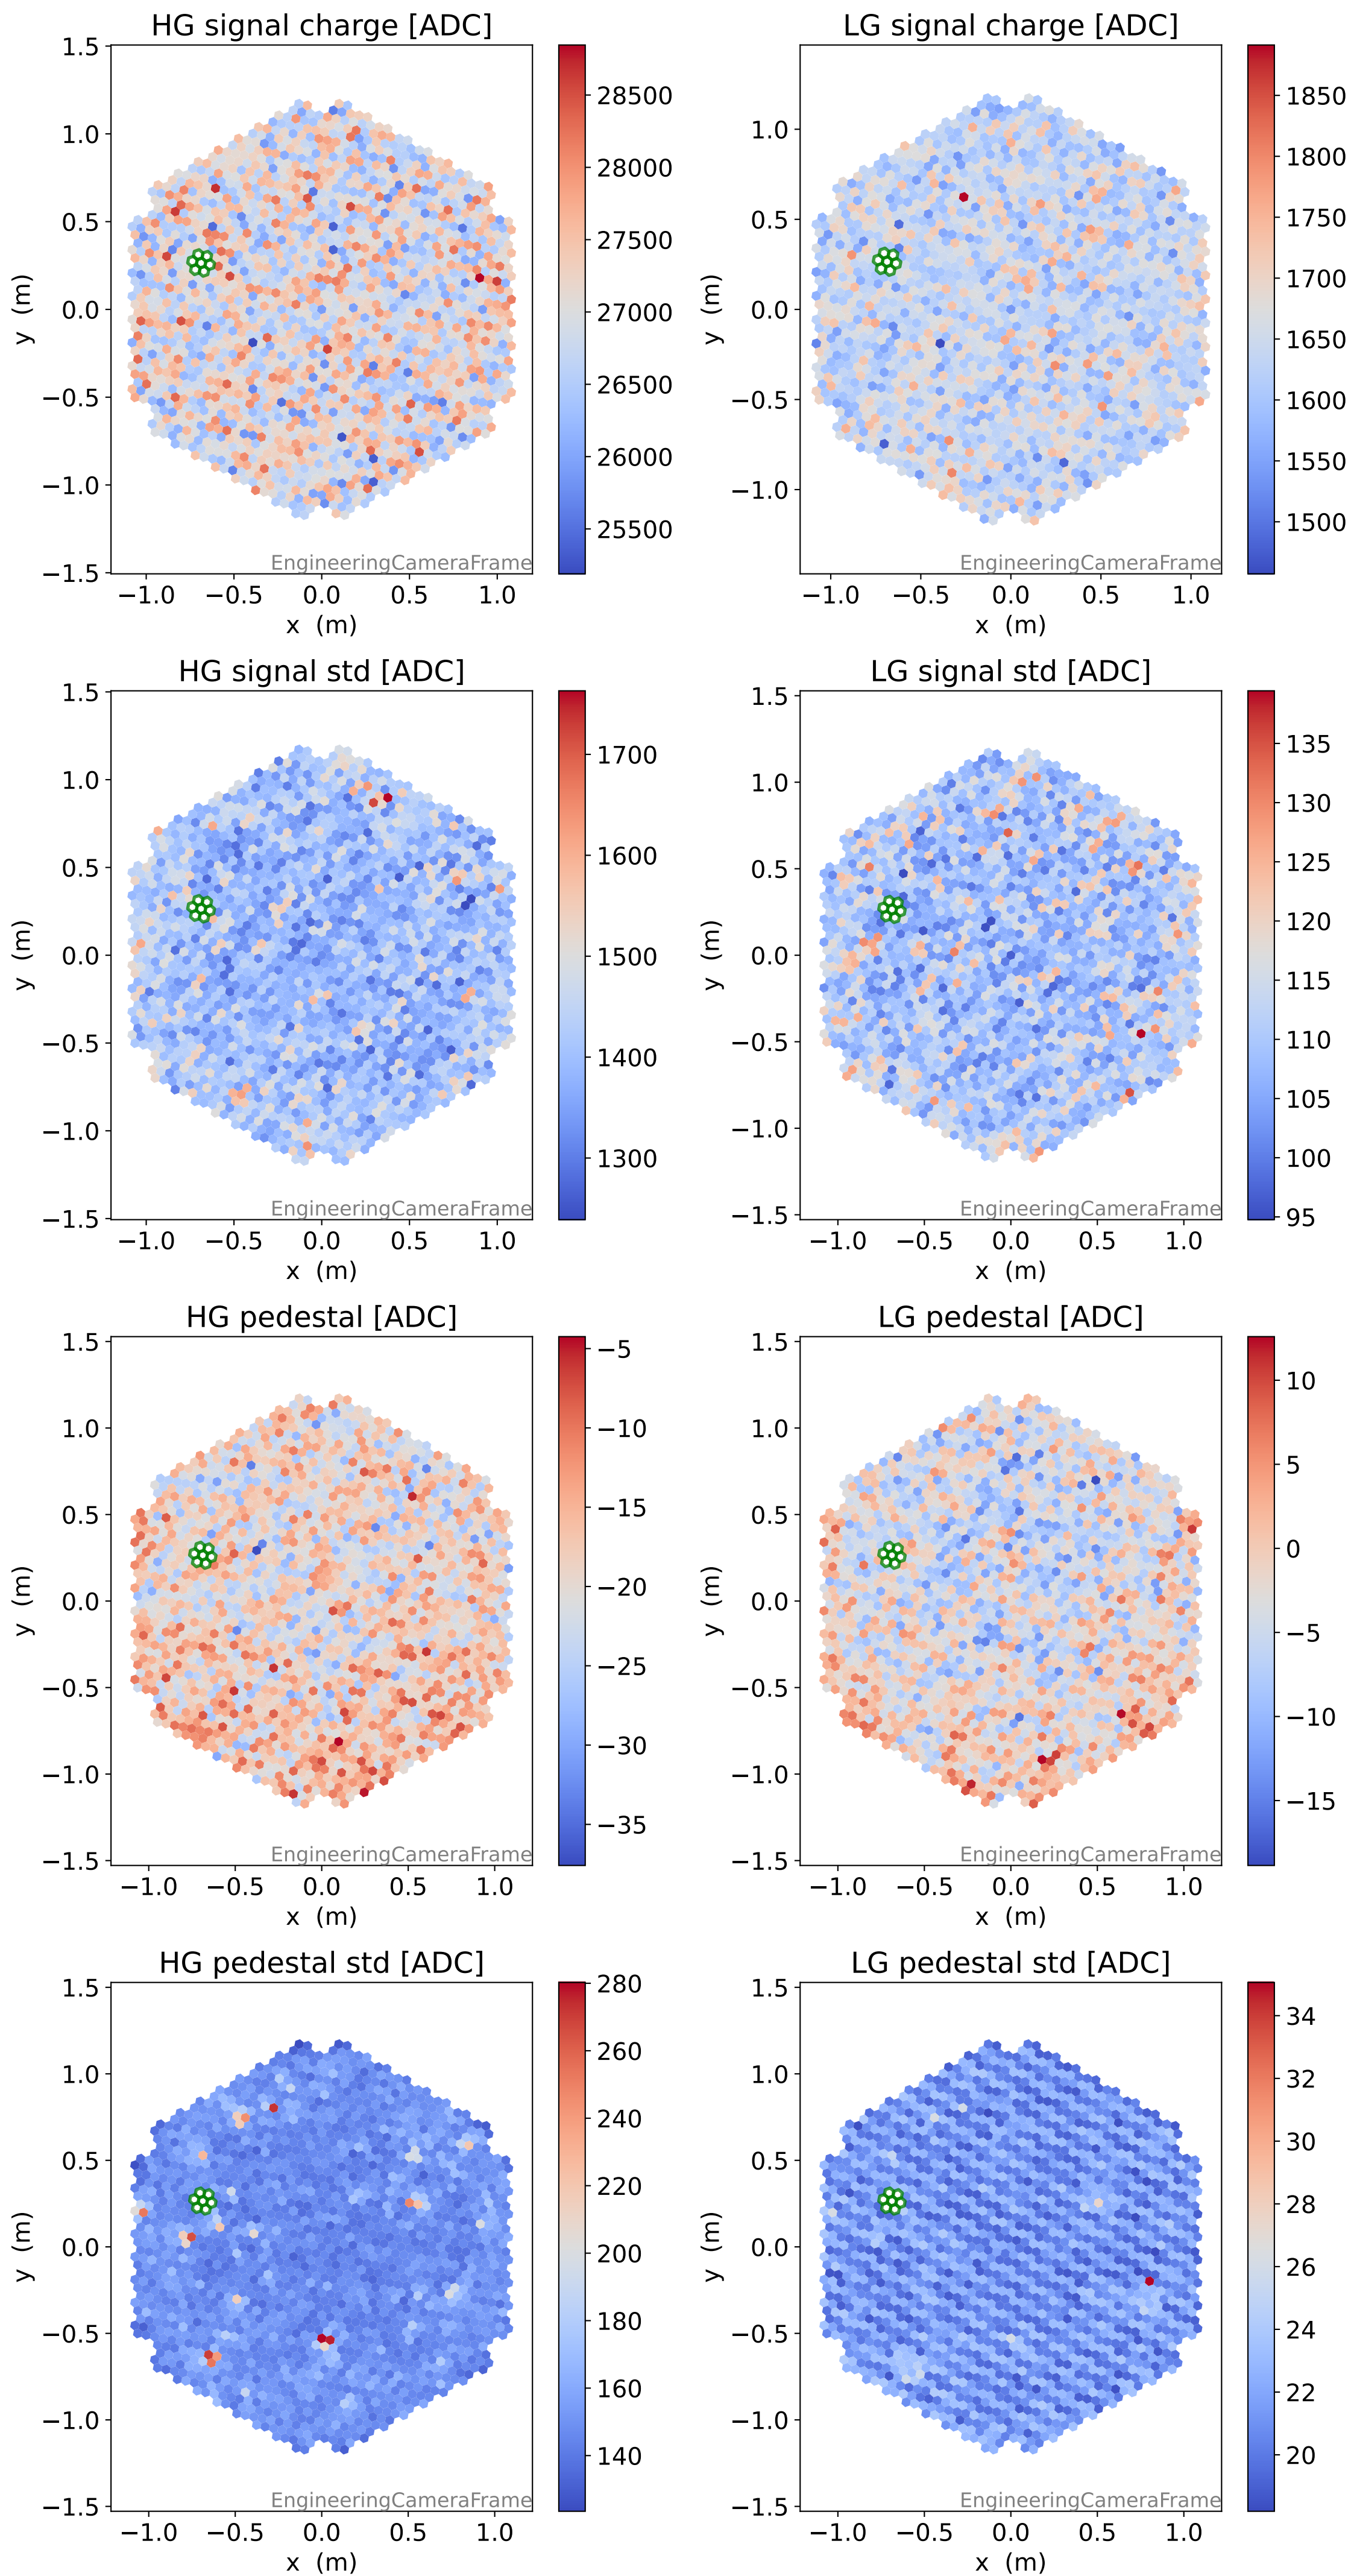

Run 7668

Run 7668

Run 7668 channel: HG

FF sample of 10000 events

pedestal sample of 10000 events

flat-fielded gain [ADC/pe]

Run 7668 channel: LG

FF sample of 10000 events

pedestal sample of 10000 events

flat-fielded gain [ADC/pe]