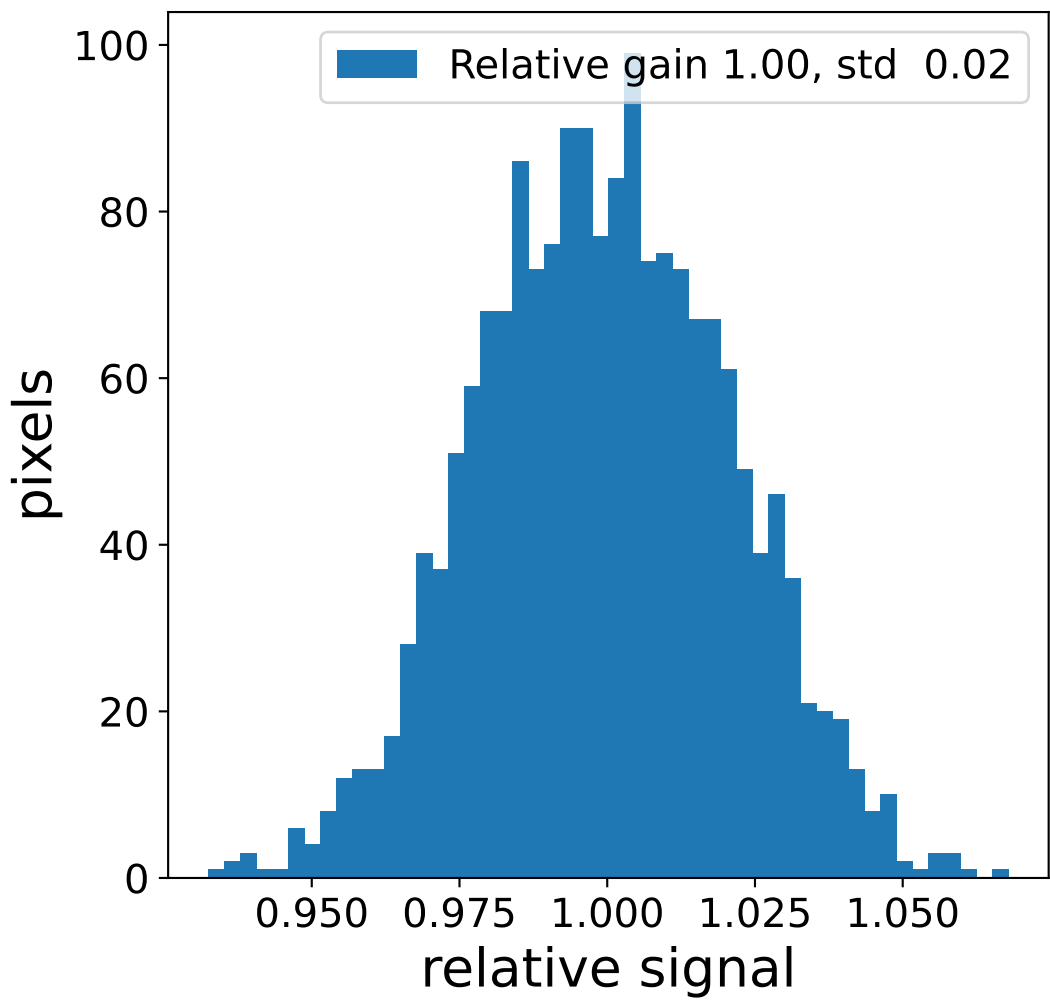

Run 7668

Run 7668

Run 7668 channel: HG

FF sample of 10000 events

pedestal sample of 10000 events

flat-fielded gain [ADC/pe]

Run 7668 channel: LG

FF sample of 10000 events

pedestal sample of 10000 events

flat-fielded gain [ADC/pe]