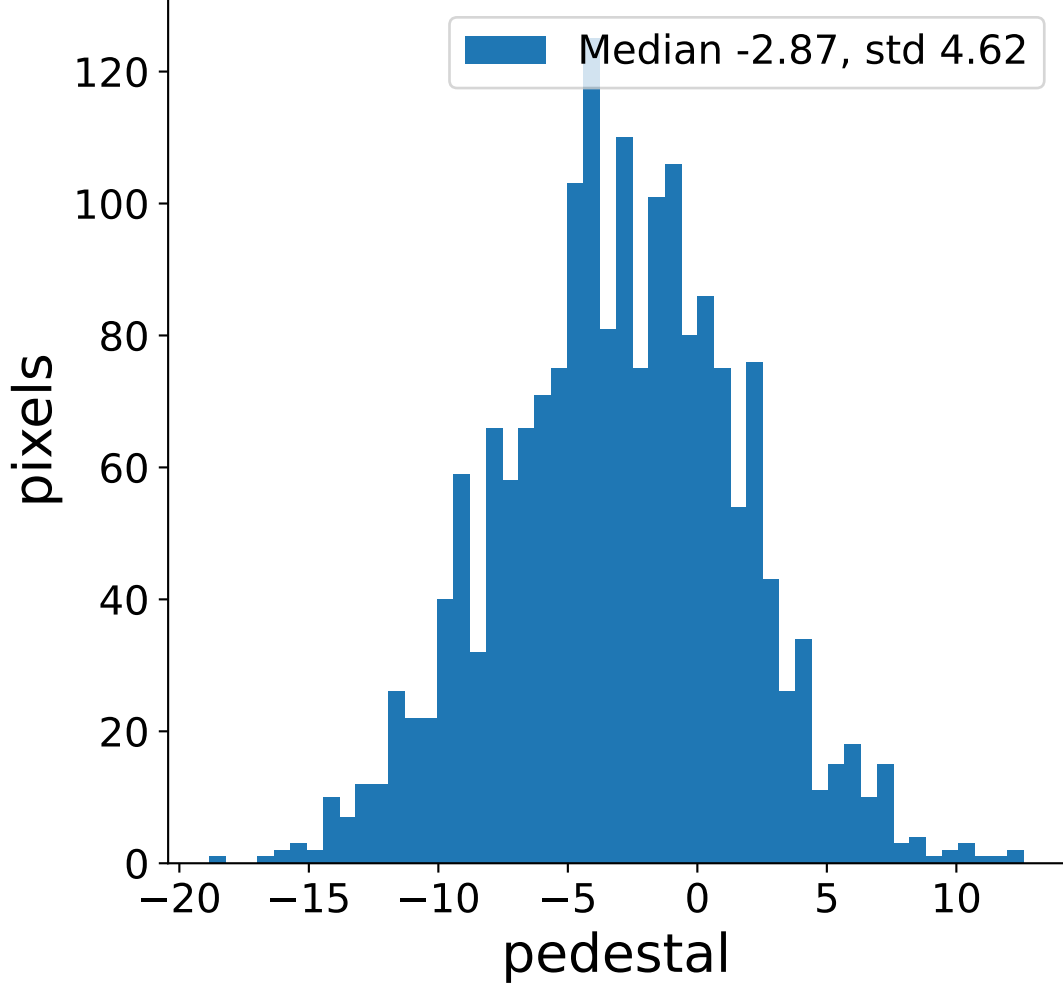

Run 7668

Run 7668

Run 7668 channel: HG

FF sample of 10000 events

pedestal sample of 10000 events

flat-fielded gain [ADC/pe]

Run 7668 channel: LG

FF sample of 10000 events

pedestal sample of 10000 events

flat-fielded gain [ADC/pe]