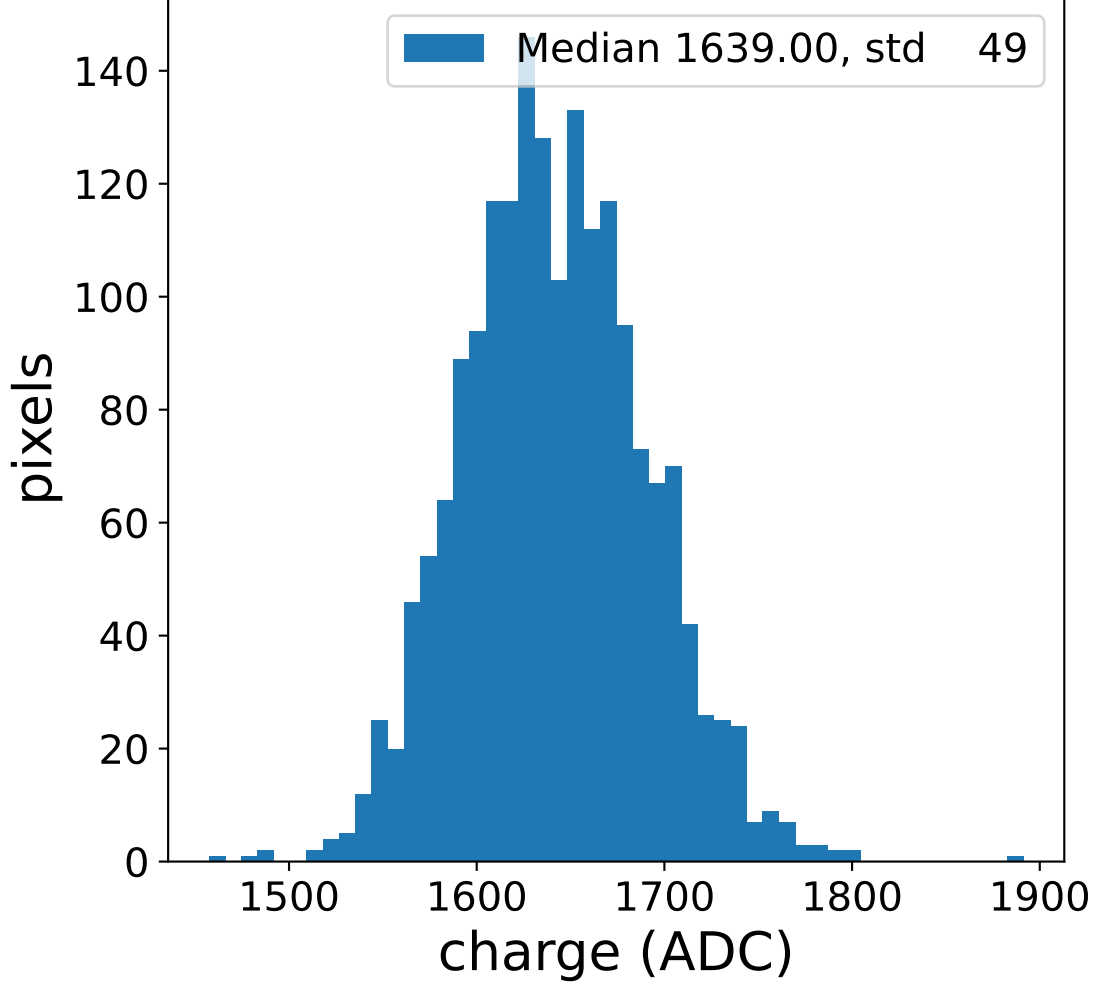

Run 7668

Run 7668

Run 7668 channel: HG

FF sample of 10000 events

pedestal sample of 10000 events

flat-fielded gain [ADC/pe]

Run 7668 channel: LG

FF sample of 10000 events

pedestal sample of 10000 events

flat-fielded gain [ADC/pe]