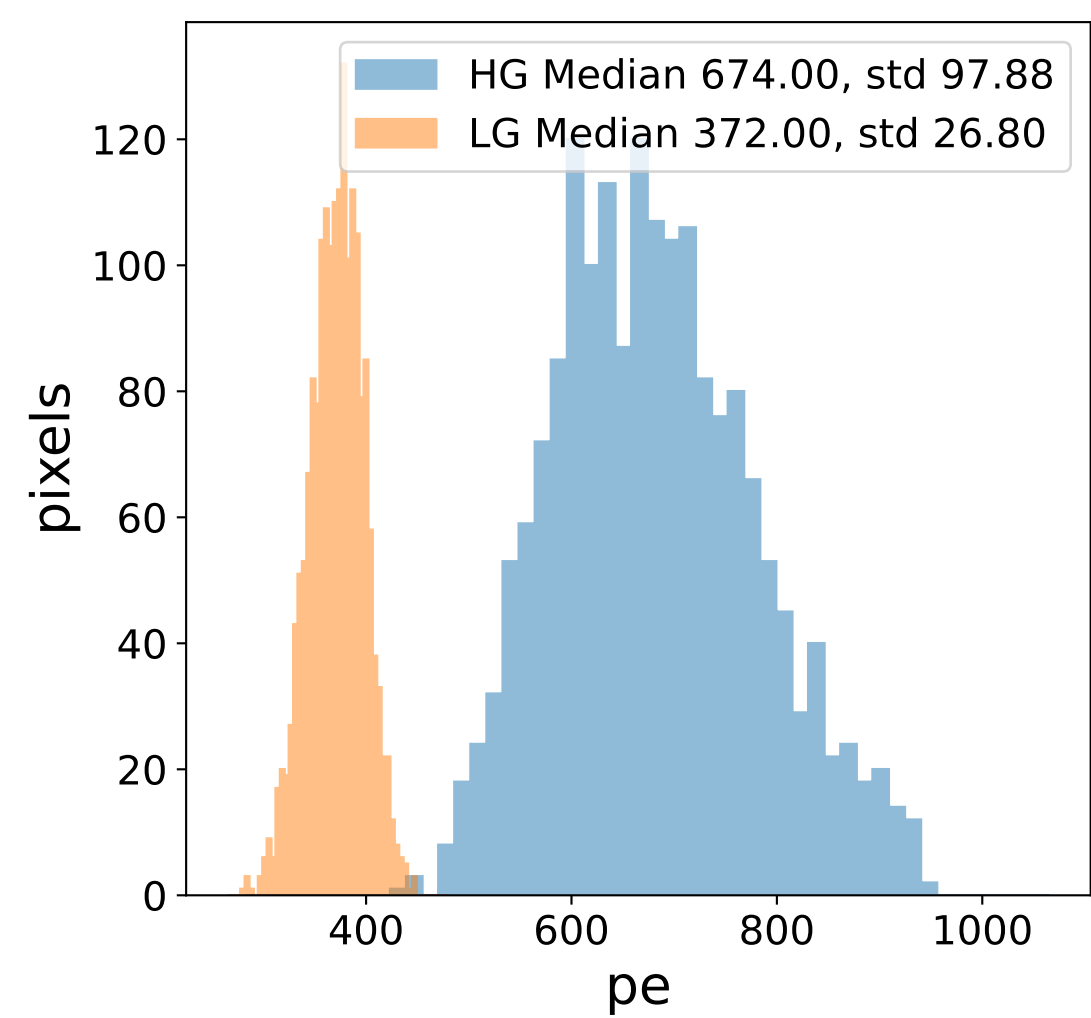

Run 7668

Run 7668

Run 7668 channel: HG

FF sample of 10000 events

pedestal sample of 10000 events

flat-fielded gain [ADC/pe]

Run 7668 channel: LG

FF sample of 10000 events

pedestal sample of 10000 events

flat-fielded gain [ADC/pe]