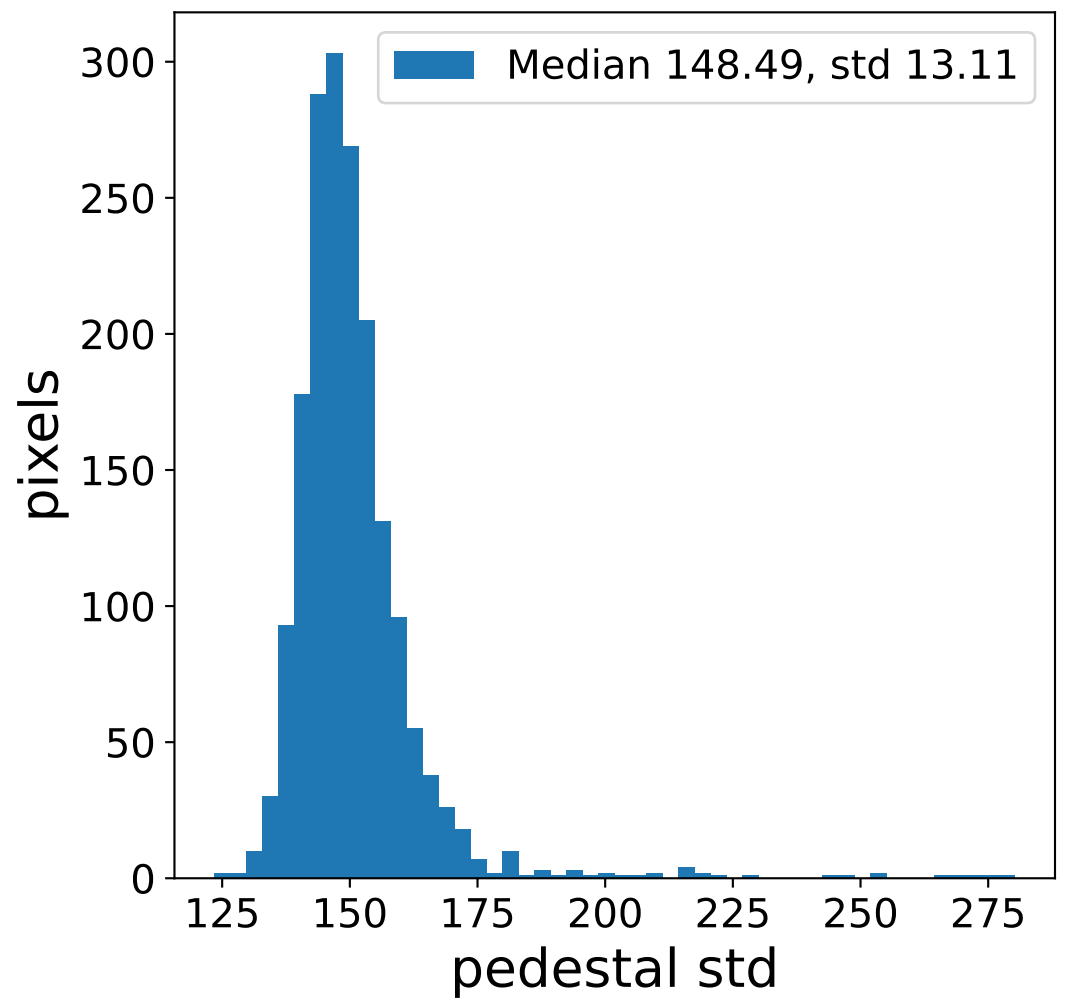

Run 7668

Run 7668

Run 7668 channel: HG

FF sample of 10000 events

pedestal sample of 10000 events

flat-fielded gain [ADC/pe]

Run 7668 channel: LG

FF sample of 10000 events

pedestal sample of 10000 events

flat-fielded gain [ADC/pe]