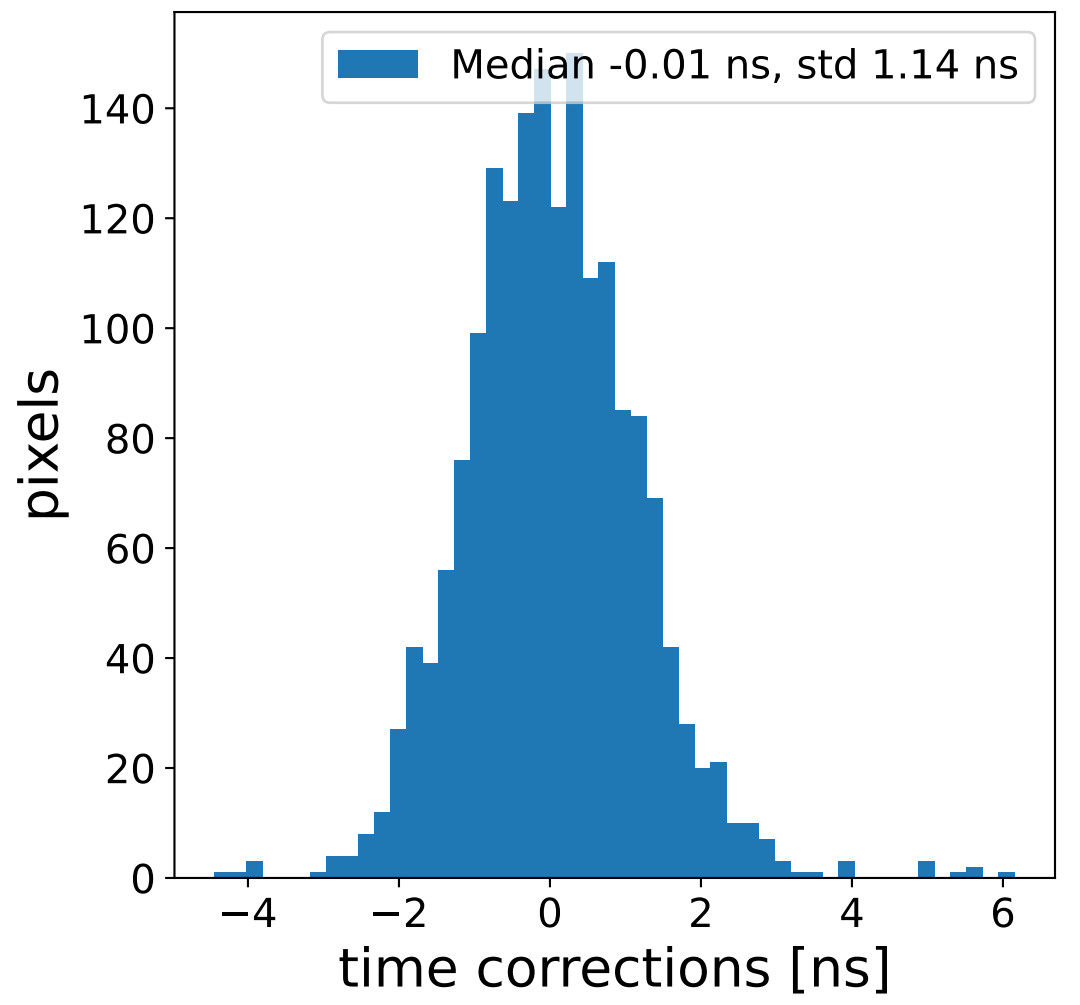

Run 7668

Run 7668

Run 7668 channel: HG

FF sample of 10000 events

pedestal sample of 10000 events

flat-fielded gain [ADC/pe]

Run 7668 channel: LG

FF sample of 10000 events

pedestal sample of 10000 events

flat-fielded gain [ADC/pe]