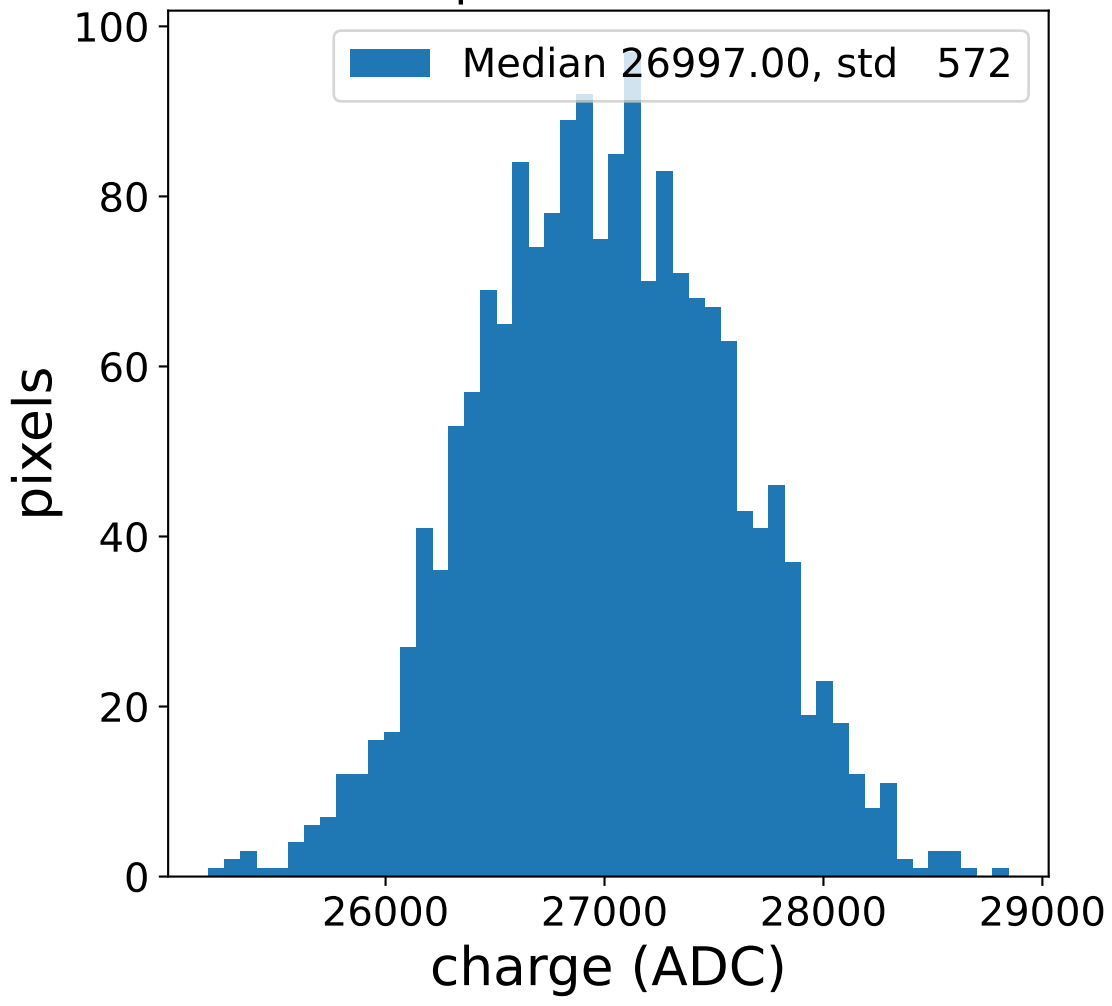

Run 7668

Run 7668

Run 7668 channel: HG

FF sample of 10000 events

pedestal sample of 10000 events

flat-fielded gain [ADC/pe]

Run 7668 channel: LG

FF sample of 10000 events

pedestal sample of 10000 events

flat-fielded gain [ADC/pe]