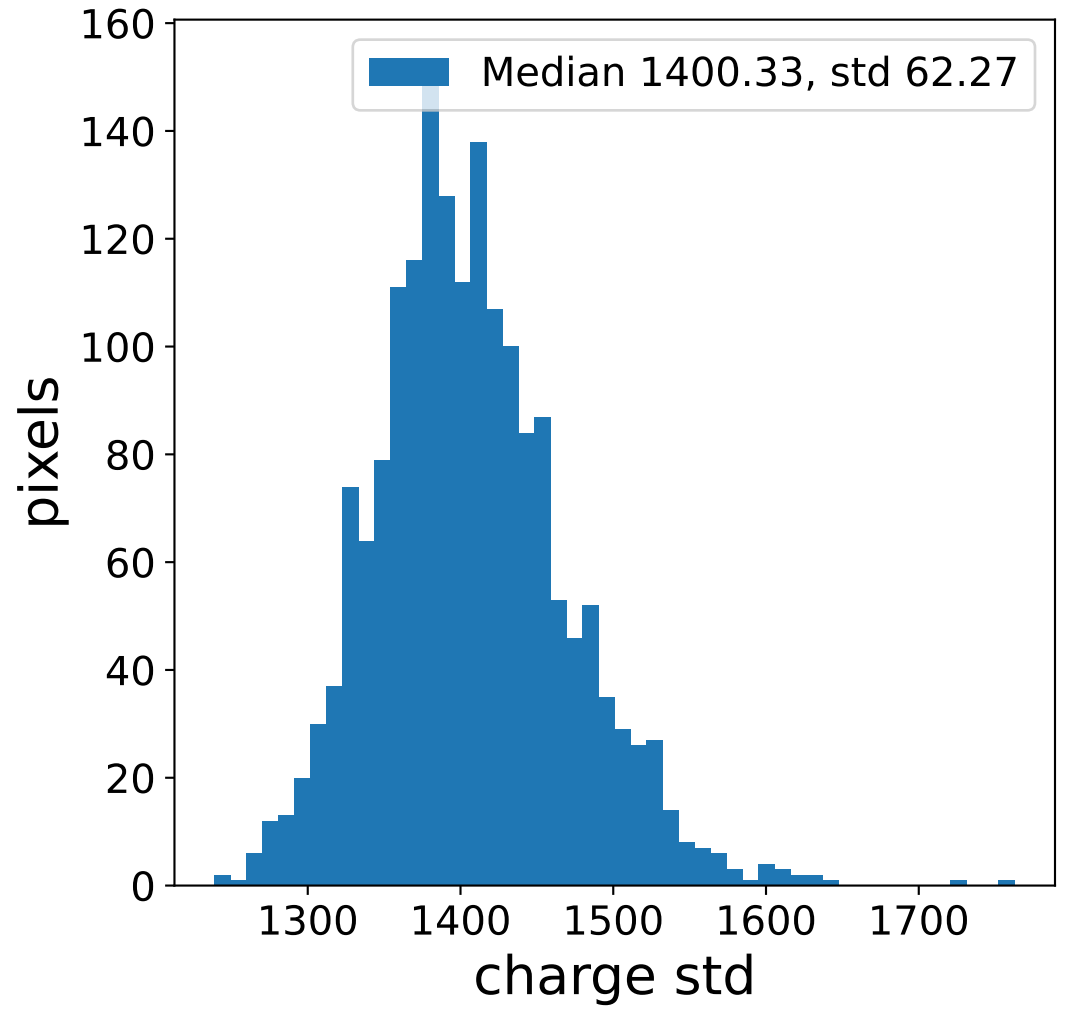

Run 7668

Run 7668

Run 7668 channel: HG

FF sample of 10000 events

pedestal sample of 10000 events

flat-fielded gain [ADC/pe]

Run 7668 channel: LG

FF sample of 10000 events

pedestal sample of 10000 events

flat-fielded gain [ADC/pe]