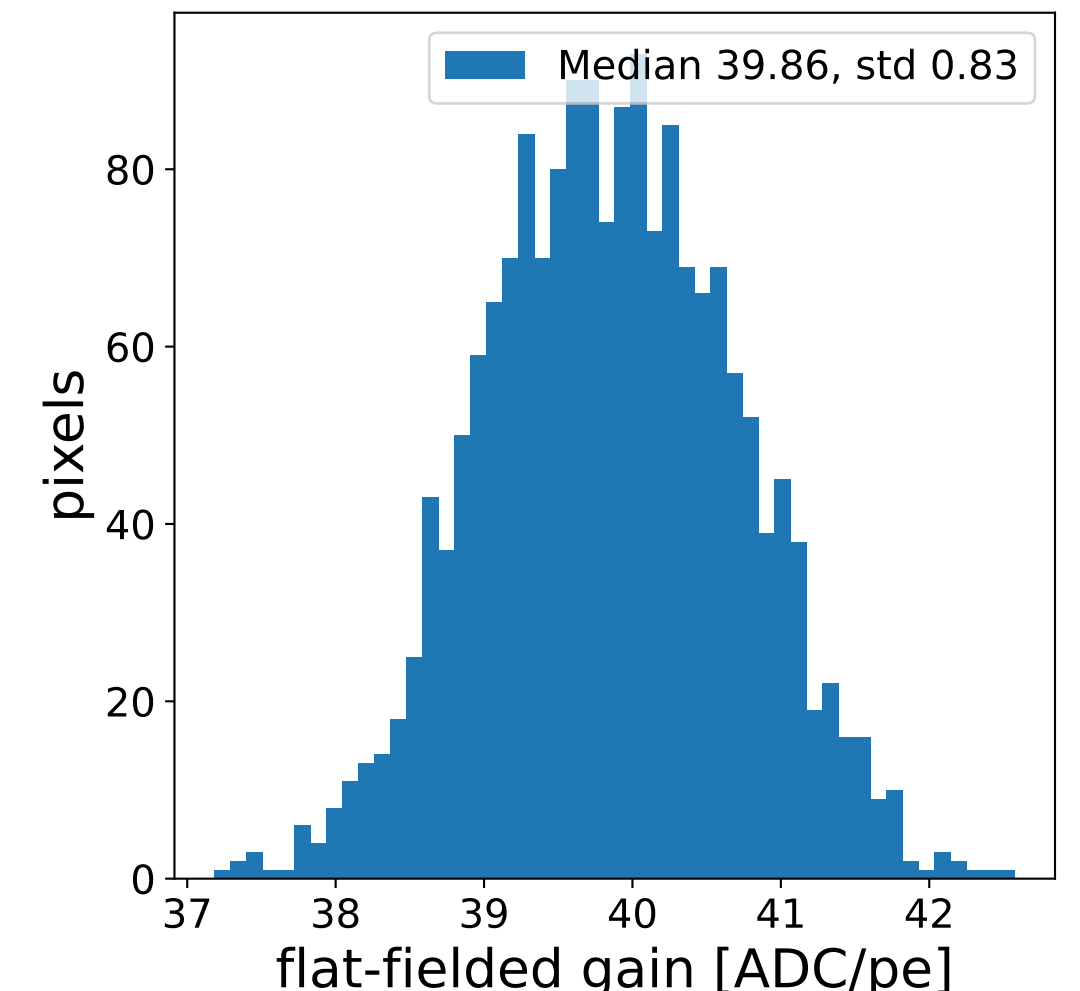

Run 7668

Run 7668

Run 7668 channel: HG

FF sample of 10000 events

pedestal sample of 10000 events

flat-fielded gain [ADC/pe]

Run 7668 channel: LG

FF sample of 10000 events

pedestal sample of 10000 events

flat-fielded gain [ADC/pe]