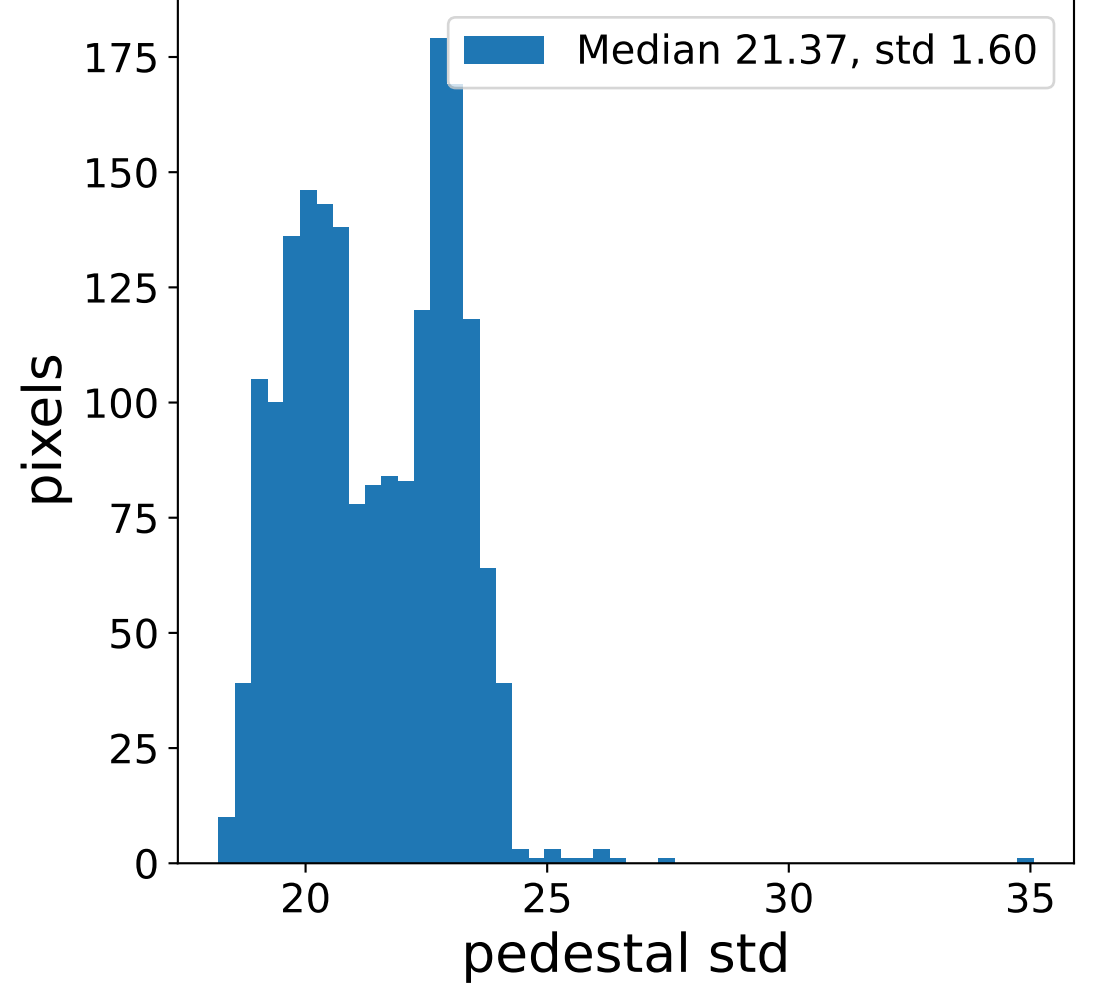

Run 7668

Run 7668

Run 7668 channel: HG

FF sample of 10000 events

pedestal sample of 10000 events

flat-fielded gain [ADC/pe]

Run 7668 channel: LG

FF sample of 10000 events

pedestal sample of 10000 events

flat-fielded gain [ADC/pe]