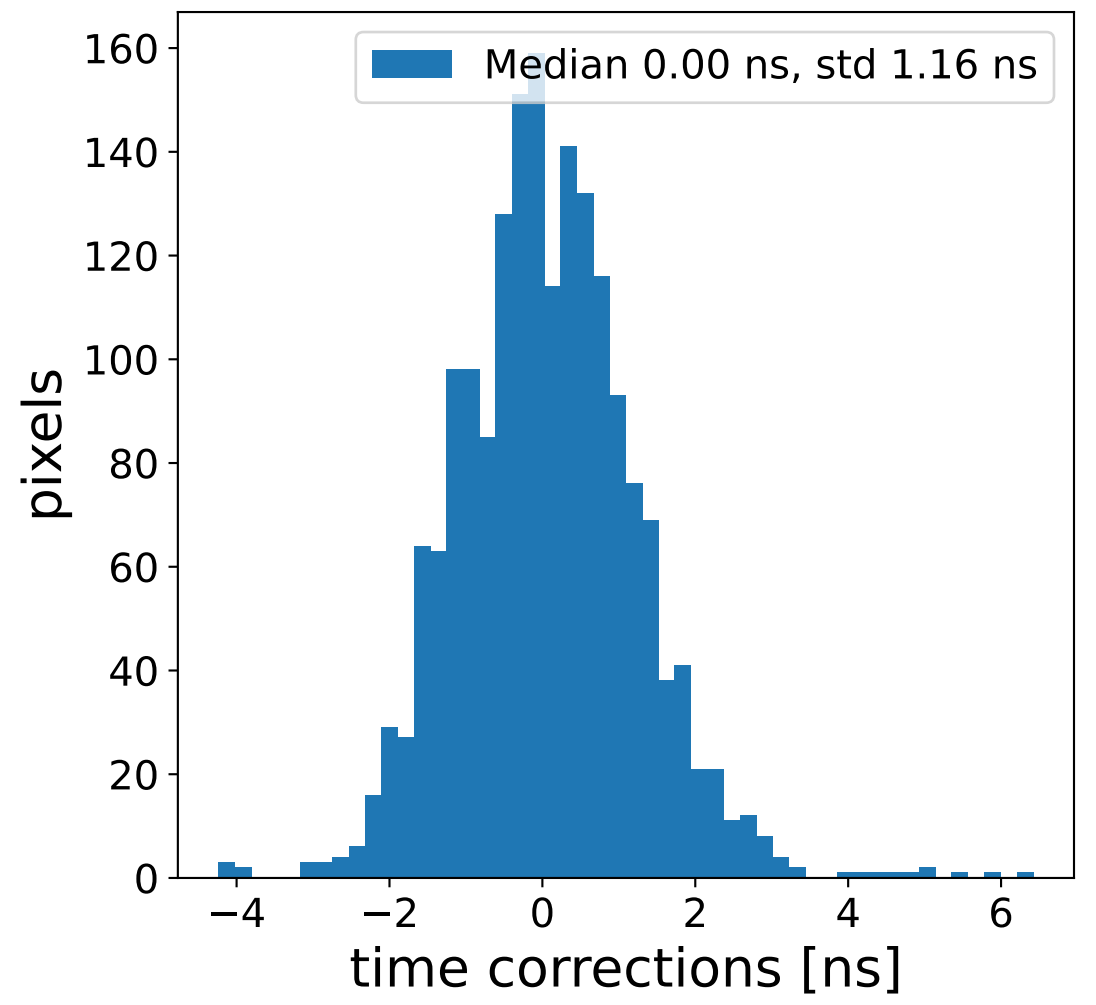

Run 7668

Run 7668

Run 7668 channel: HG

FF sample of 10000 events

pedestal sample of 10000 events

flat-fielded gain [ADC/pe]

Run 7668 channel: LG

FF sample of 10000 events

pedestal sample of 10000 events

flat-fielded gain [ADC/pe]