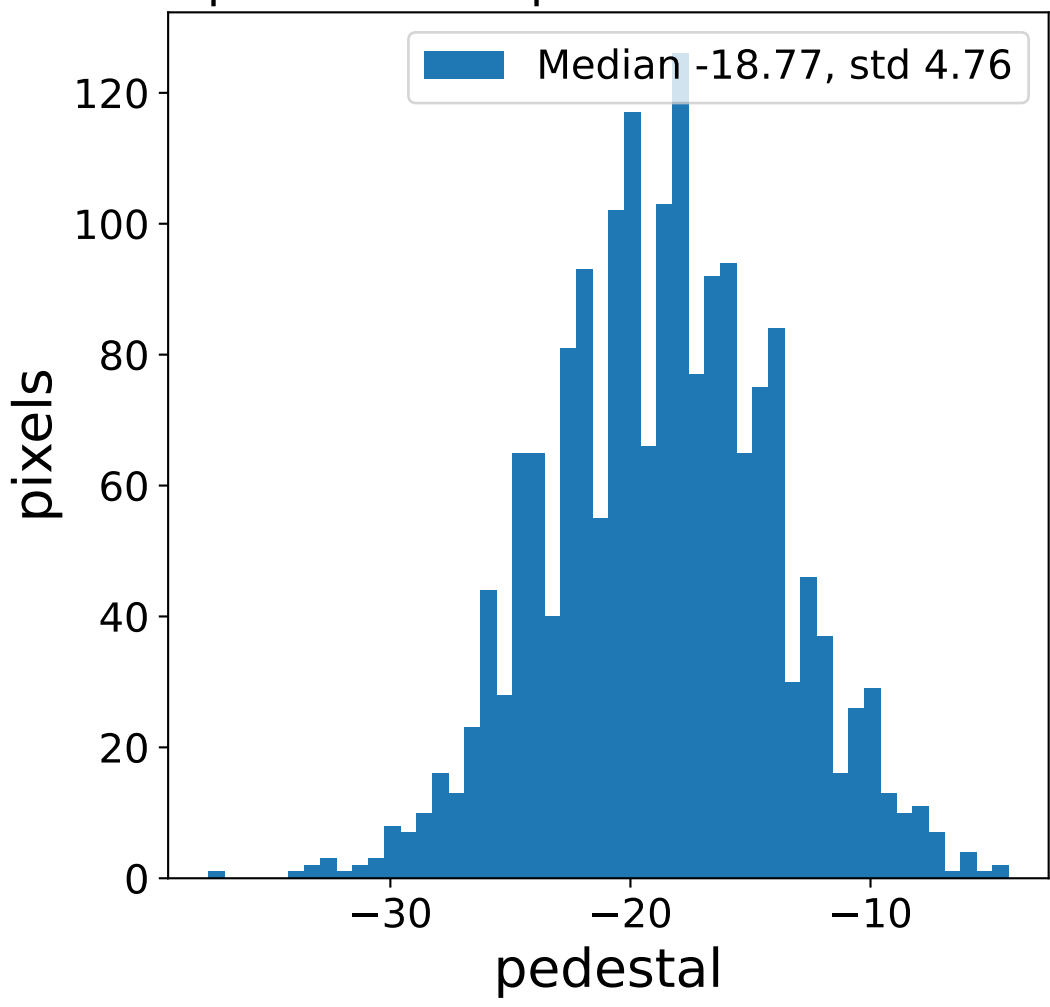

Run 7668

Run 7668

Run 7668 channel: HG

FF sample of 10000 events

pedestal sample of 10000 events

flat-fielded gain [ADC/pe]

Run 7668 channel: LG

FF sample of 10000 events

pedestal sample of 10000 events

flat-fielded gain [ADC/pe]