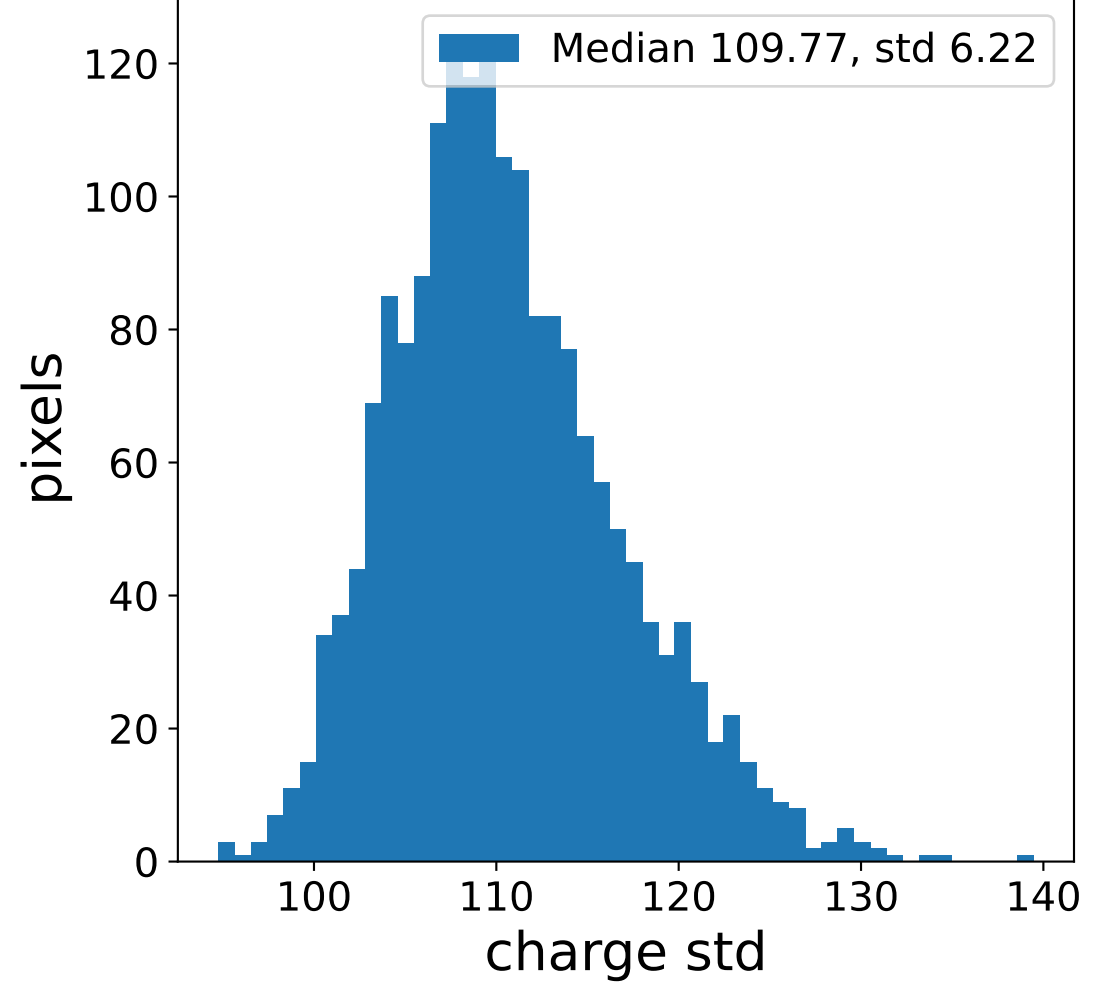

Run 7668

Run 7668

Run 7668 channel: HG

FF sample of 10000 events

pedestal sample of 10000 events

flat-fielded gain [ADC/pe]

Run 7668 channel: LG

FF sample of 10000 events

pedestal sample of 10000 events

flat-fielded gain [ADC/pe]