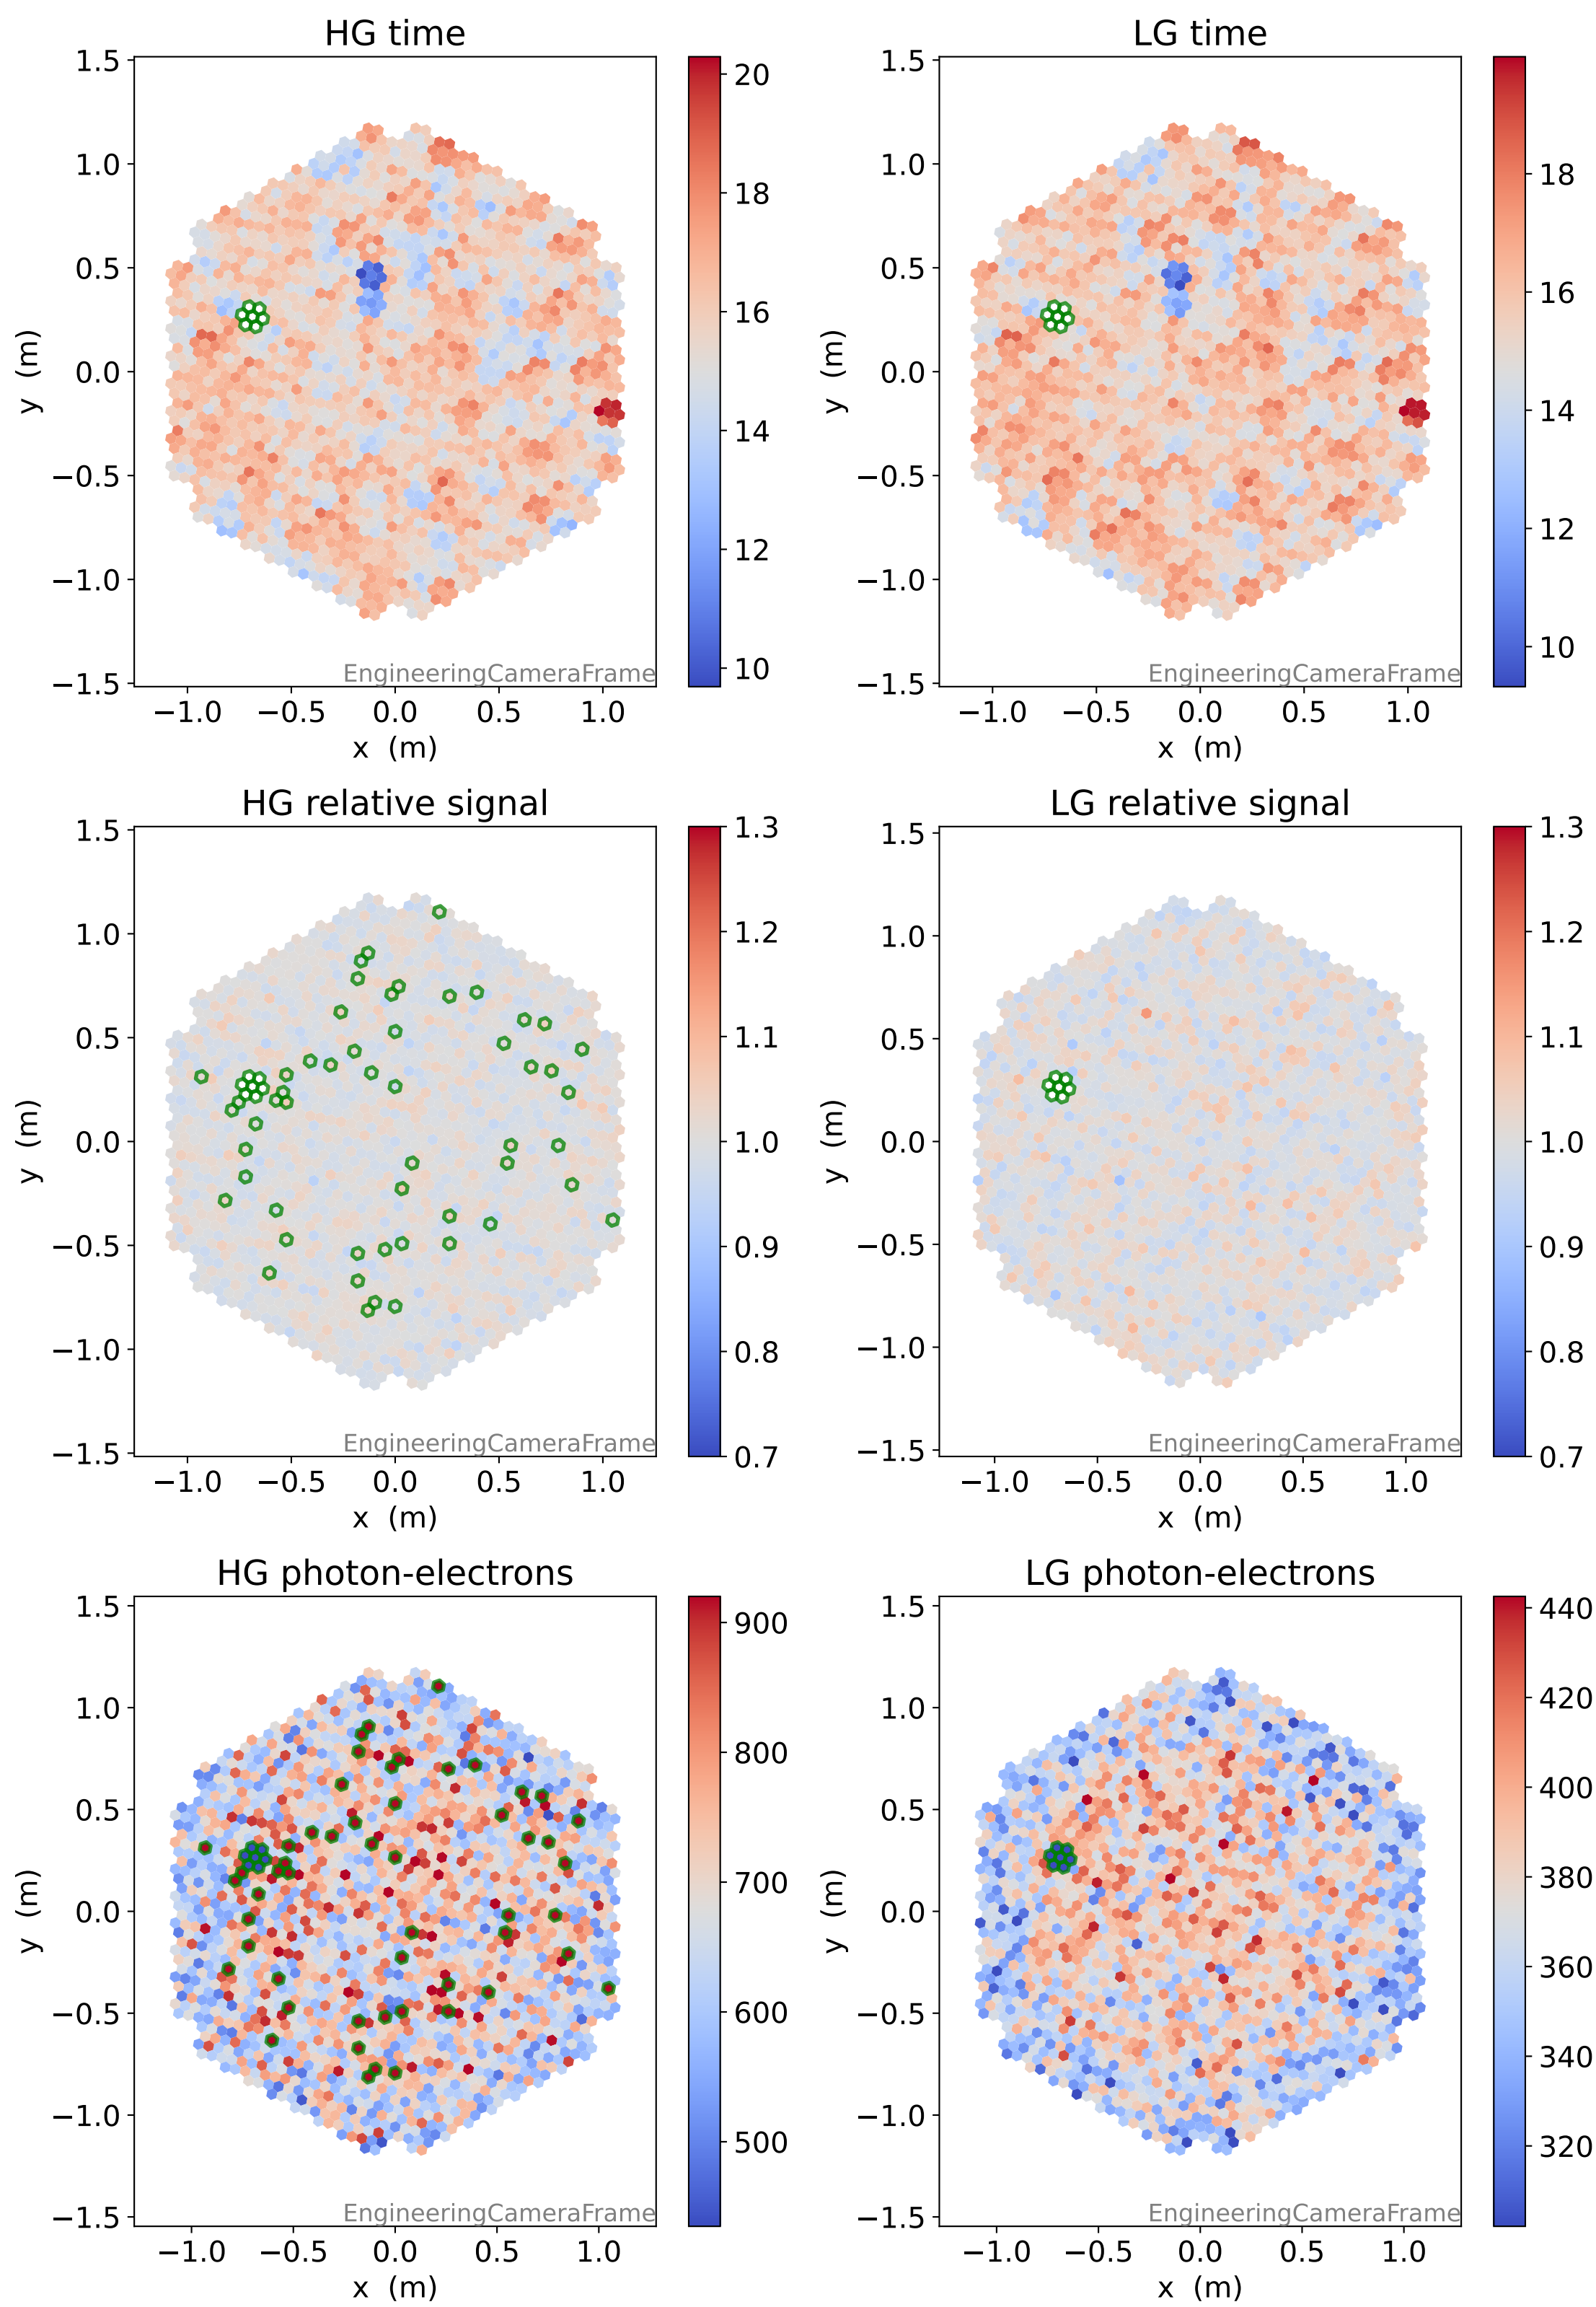

Run 7668

Run 7668

Run 7668 channel: HG

FF sample of 10000 events

pedestal sample of 10000 events

flat-fielded gain [ADC/pe]

Run 7668 channel: LG

FF sample of 10000 events

pedestal sample of 10000 events

flat-fielded gain [ADC/pe]