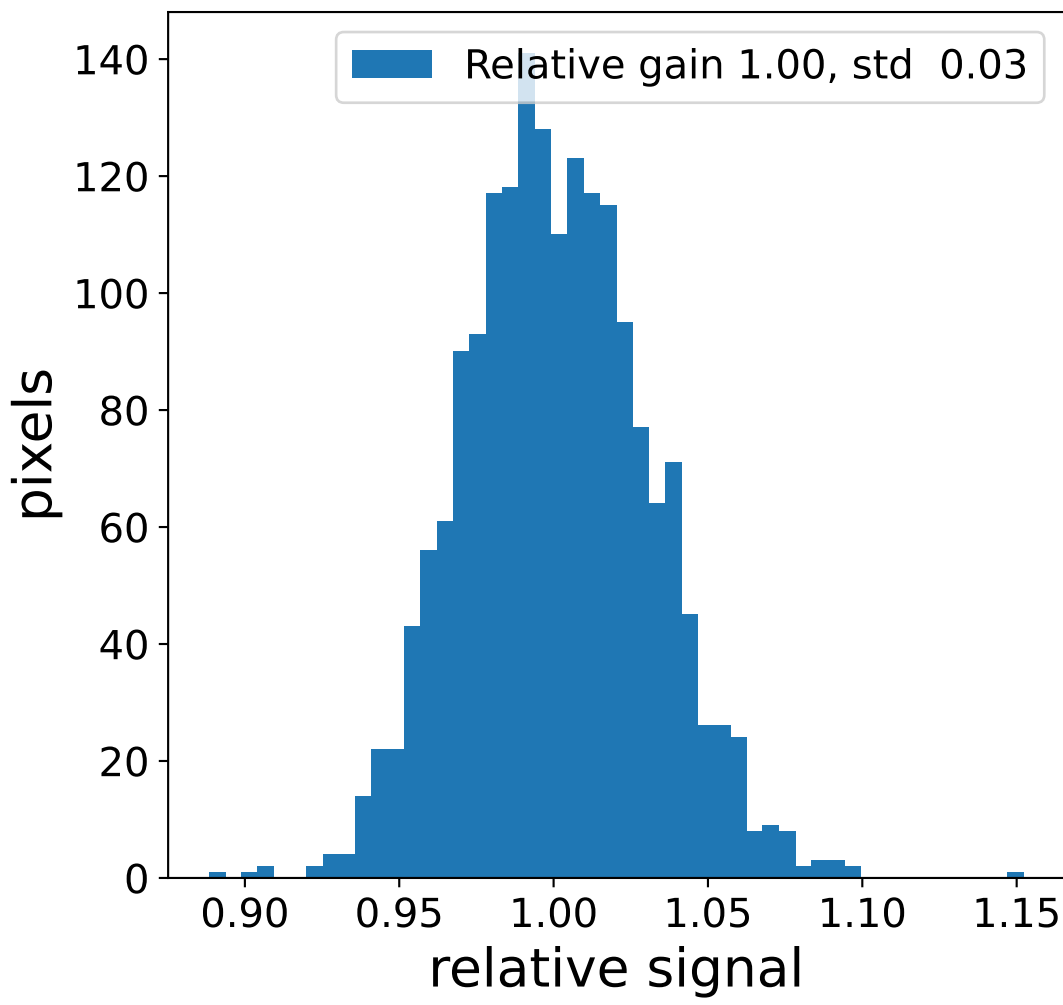

Run 7668

Run 7668

Run 7668 channel: HG

FF sample of 10000 events

pedestal sample of 10000 events

flat-fielded gain [ADC/pe]

Run 7668 channel: LG

FF sample of 10000 events

pedestal sample of 10000 events

flat-fielded gain [ADC/pe]