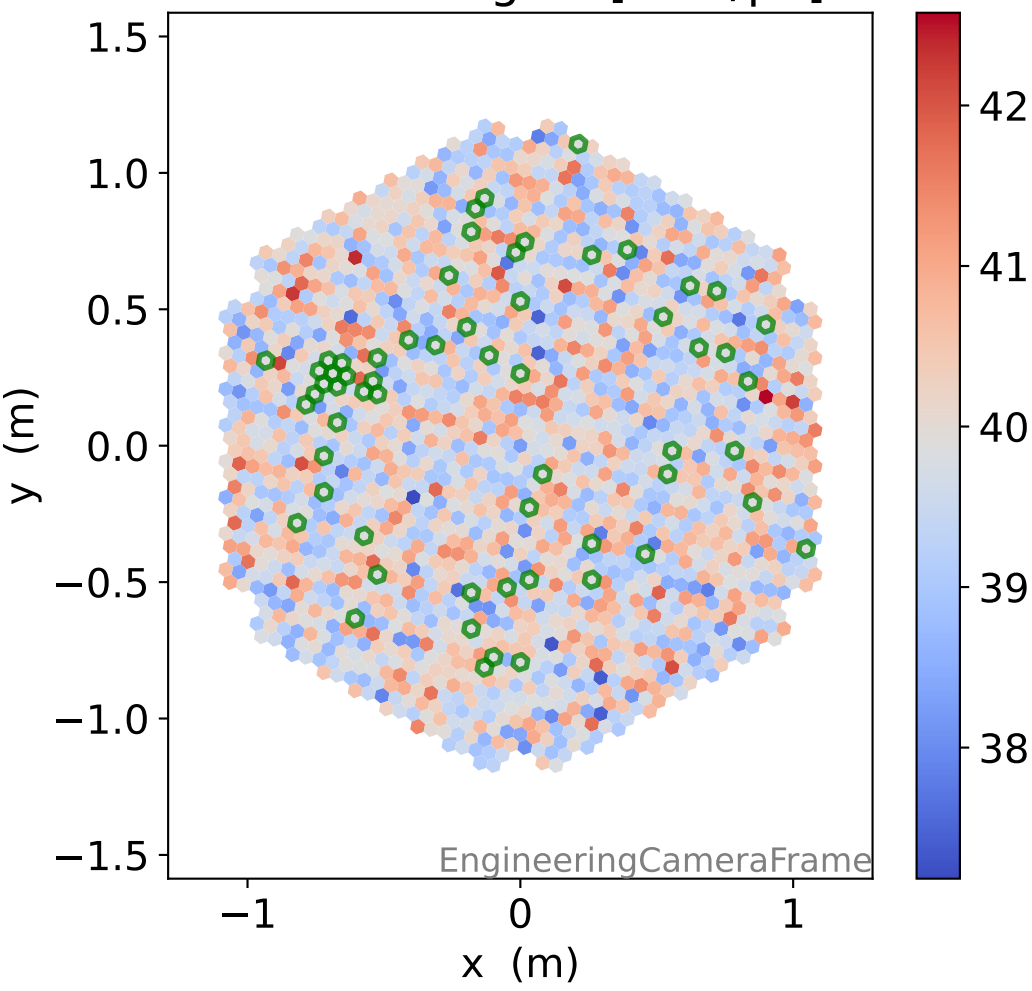

Run 7668

Run 7668

Run 7668 channel: HG

FF sample of 10000 events

pedestal sample of 10000 events

flat-fielded gain [ADC/pe]

Run 7668 channel: LG

FF sample of 10000 events

pedestal sample of 10000 events

flat-fielded gain [ADC/pe]