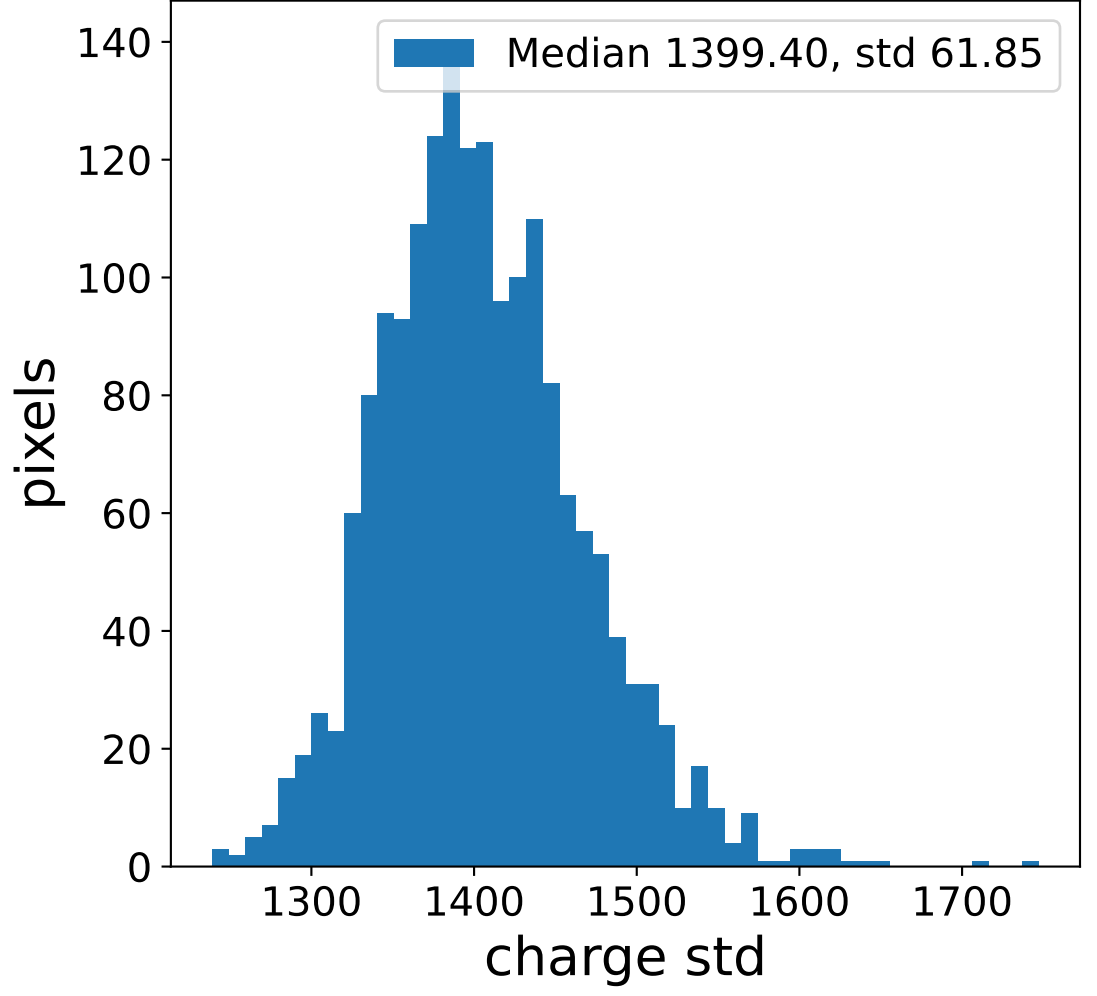

# Run 7668 channel: HG

FF sample of 10000 events

pedestal sample of 10000 events

flat-fielded gain [ADC/pe]