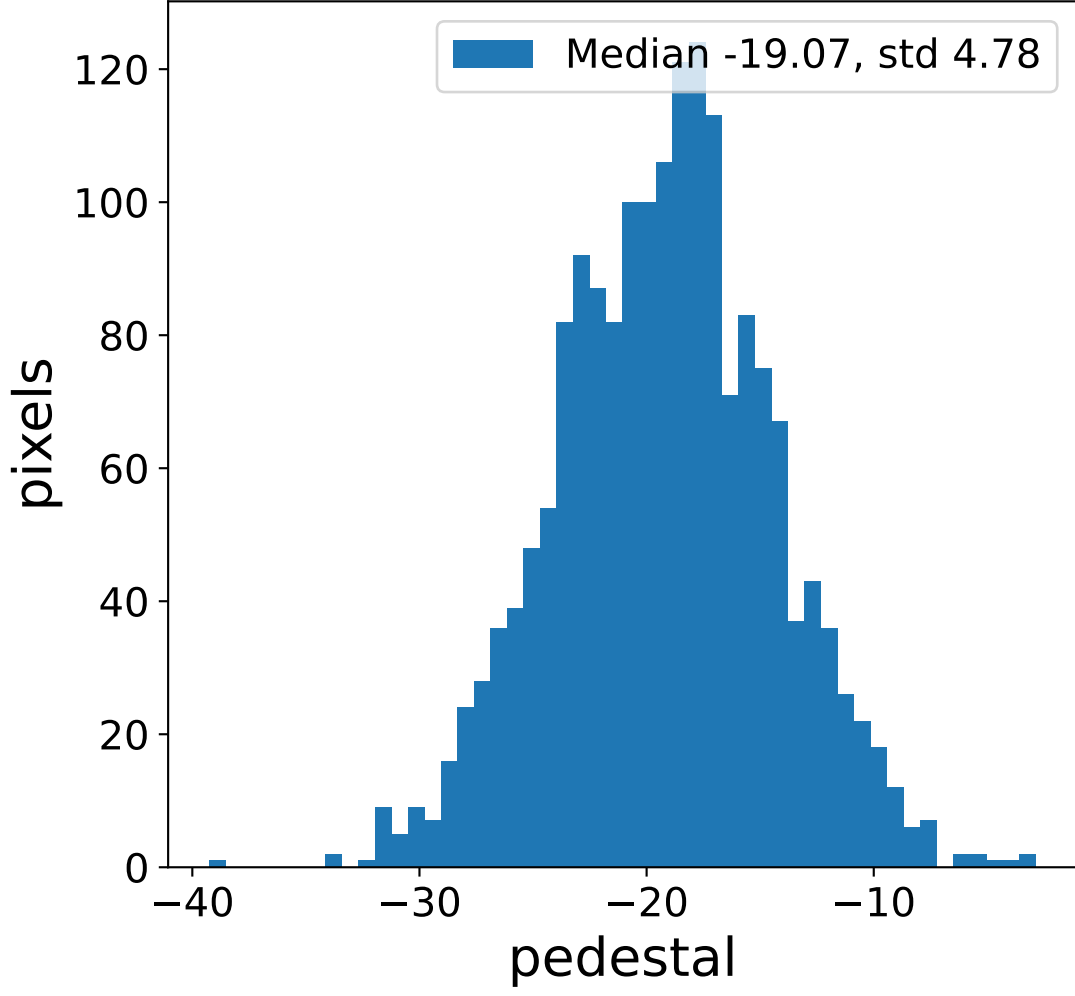

# Run 7668 channel: HG

FF sample of 10000 events

pedestal sample of 10000 events

flat-fielded gain [ADC/pe]