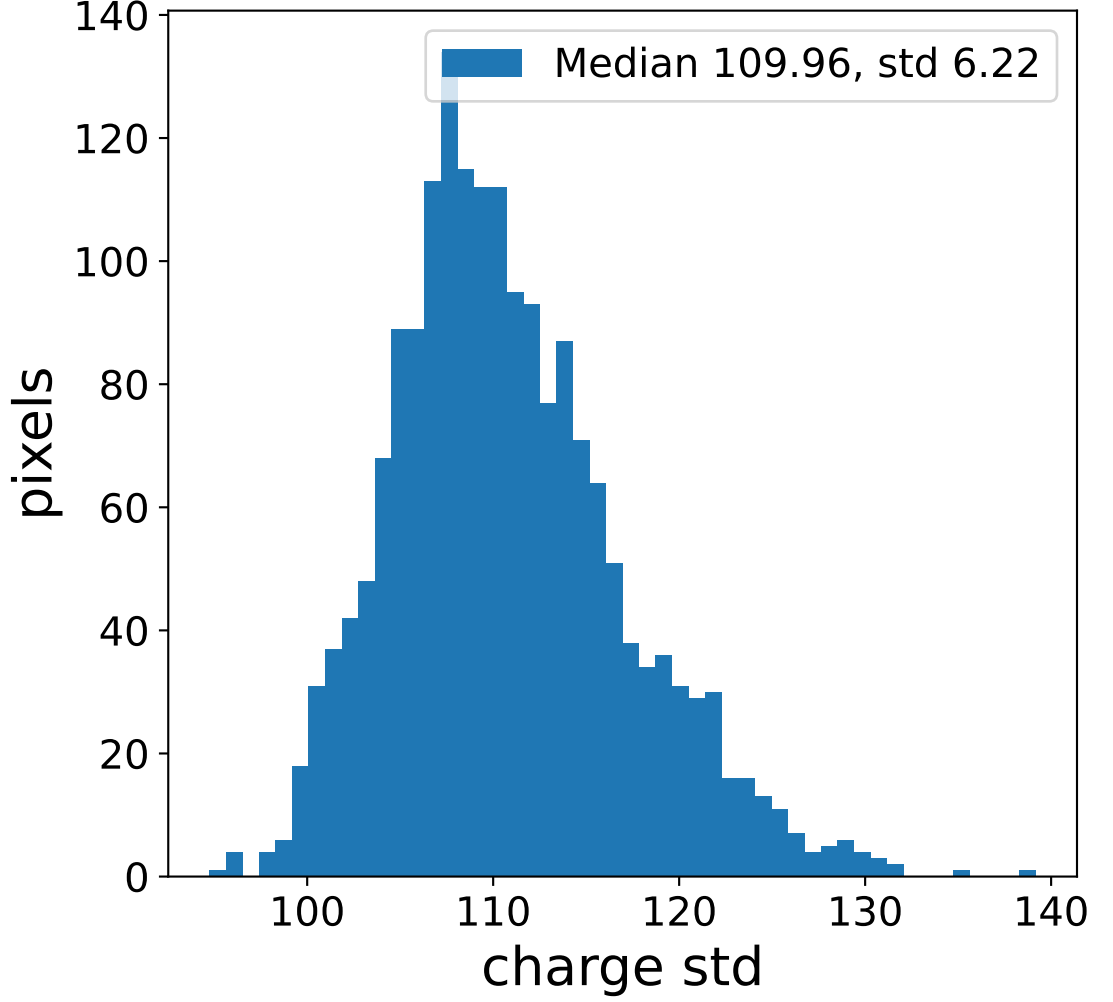

Run 7668 channel: LG

FF sample of 10000 events