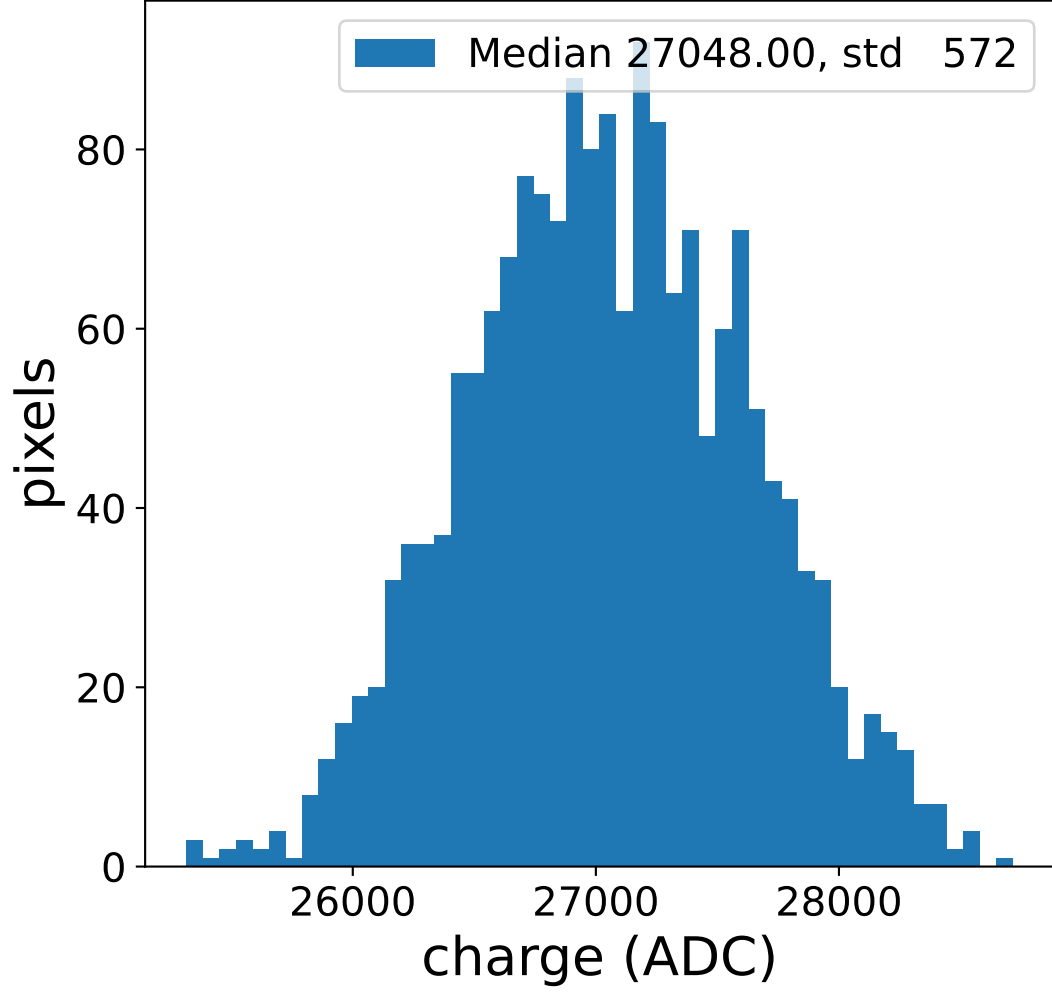

# Run 7668 channel: HG

FF sample of 10000 events

pedestal sample of 10000 events

flat-fielded gain [ADC/pe]