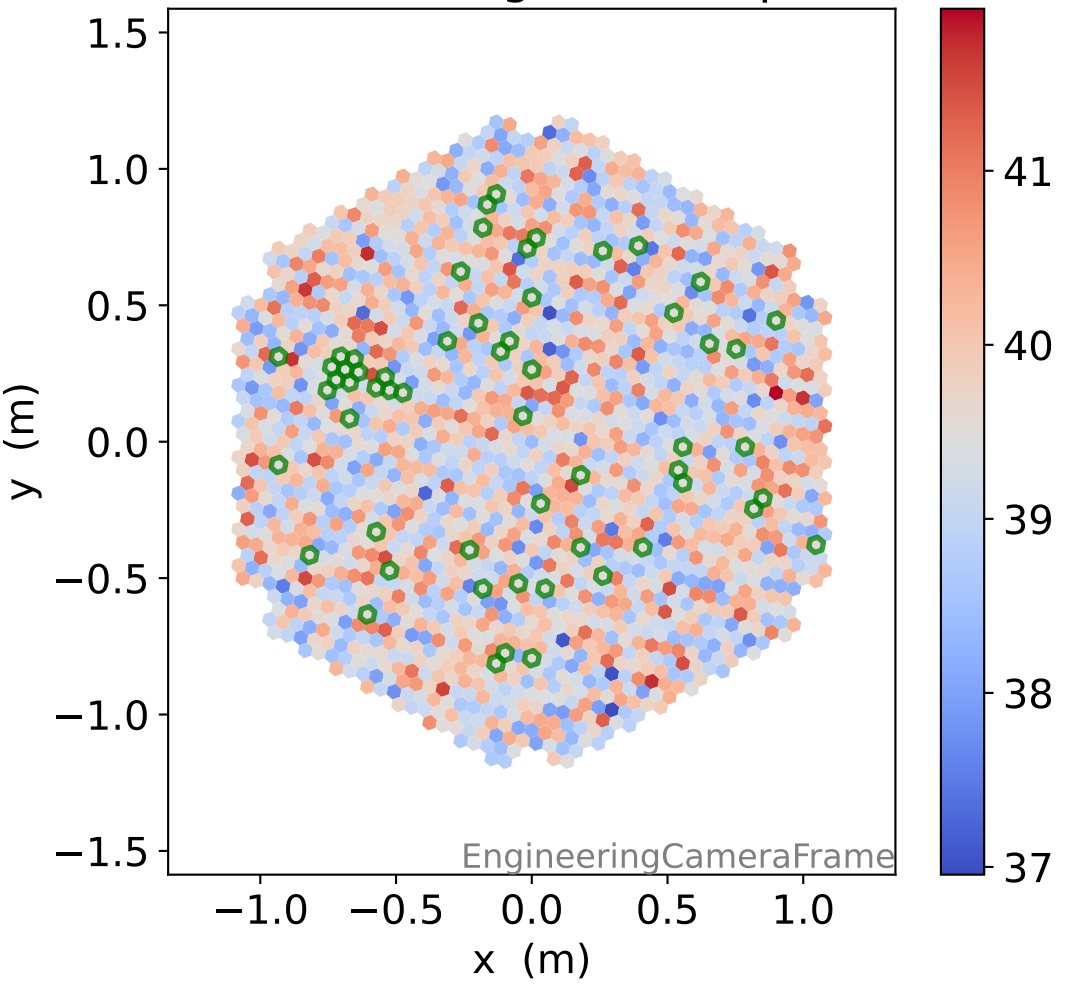

# Run 7668 channel: HG

FF sample of 10000 events

pedestal sample of 10000 events

flat-fielded gain [ADC/pe]