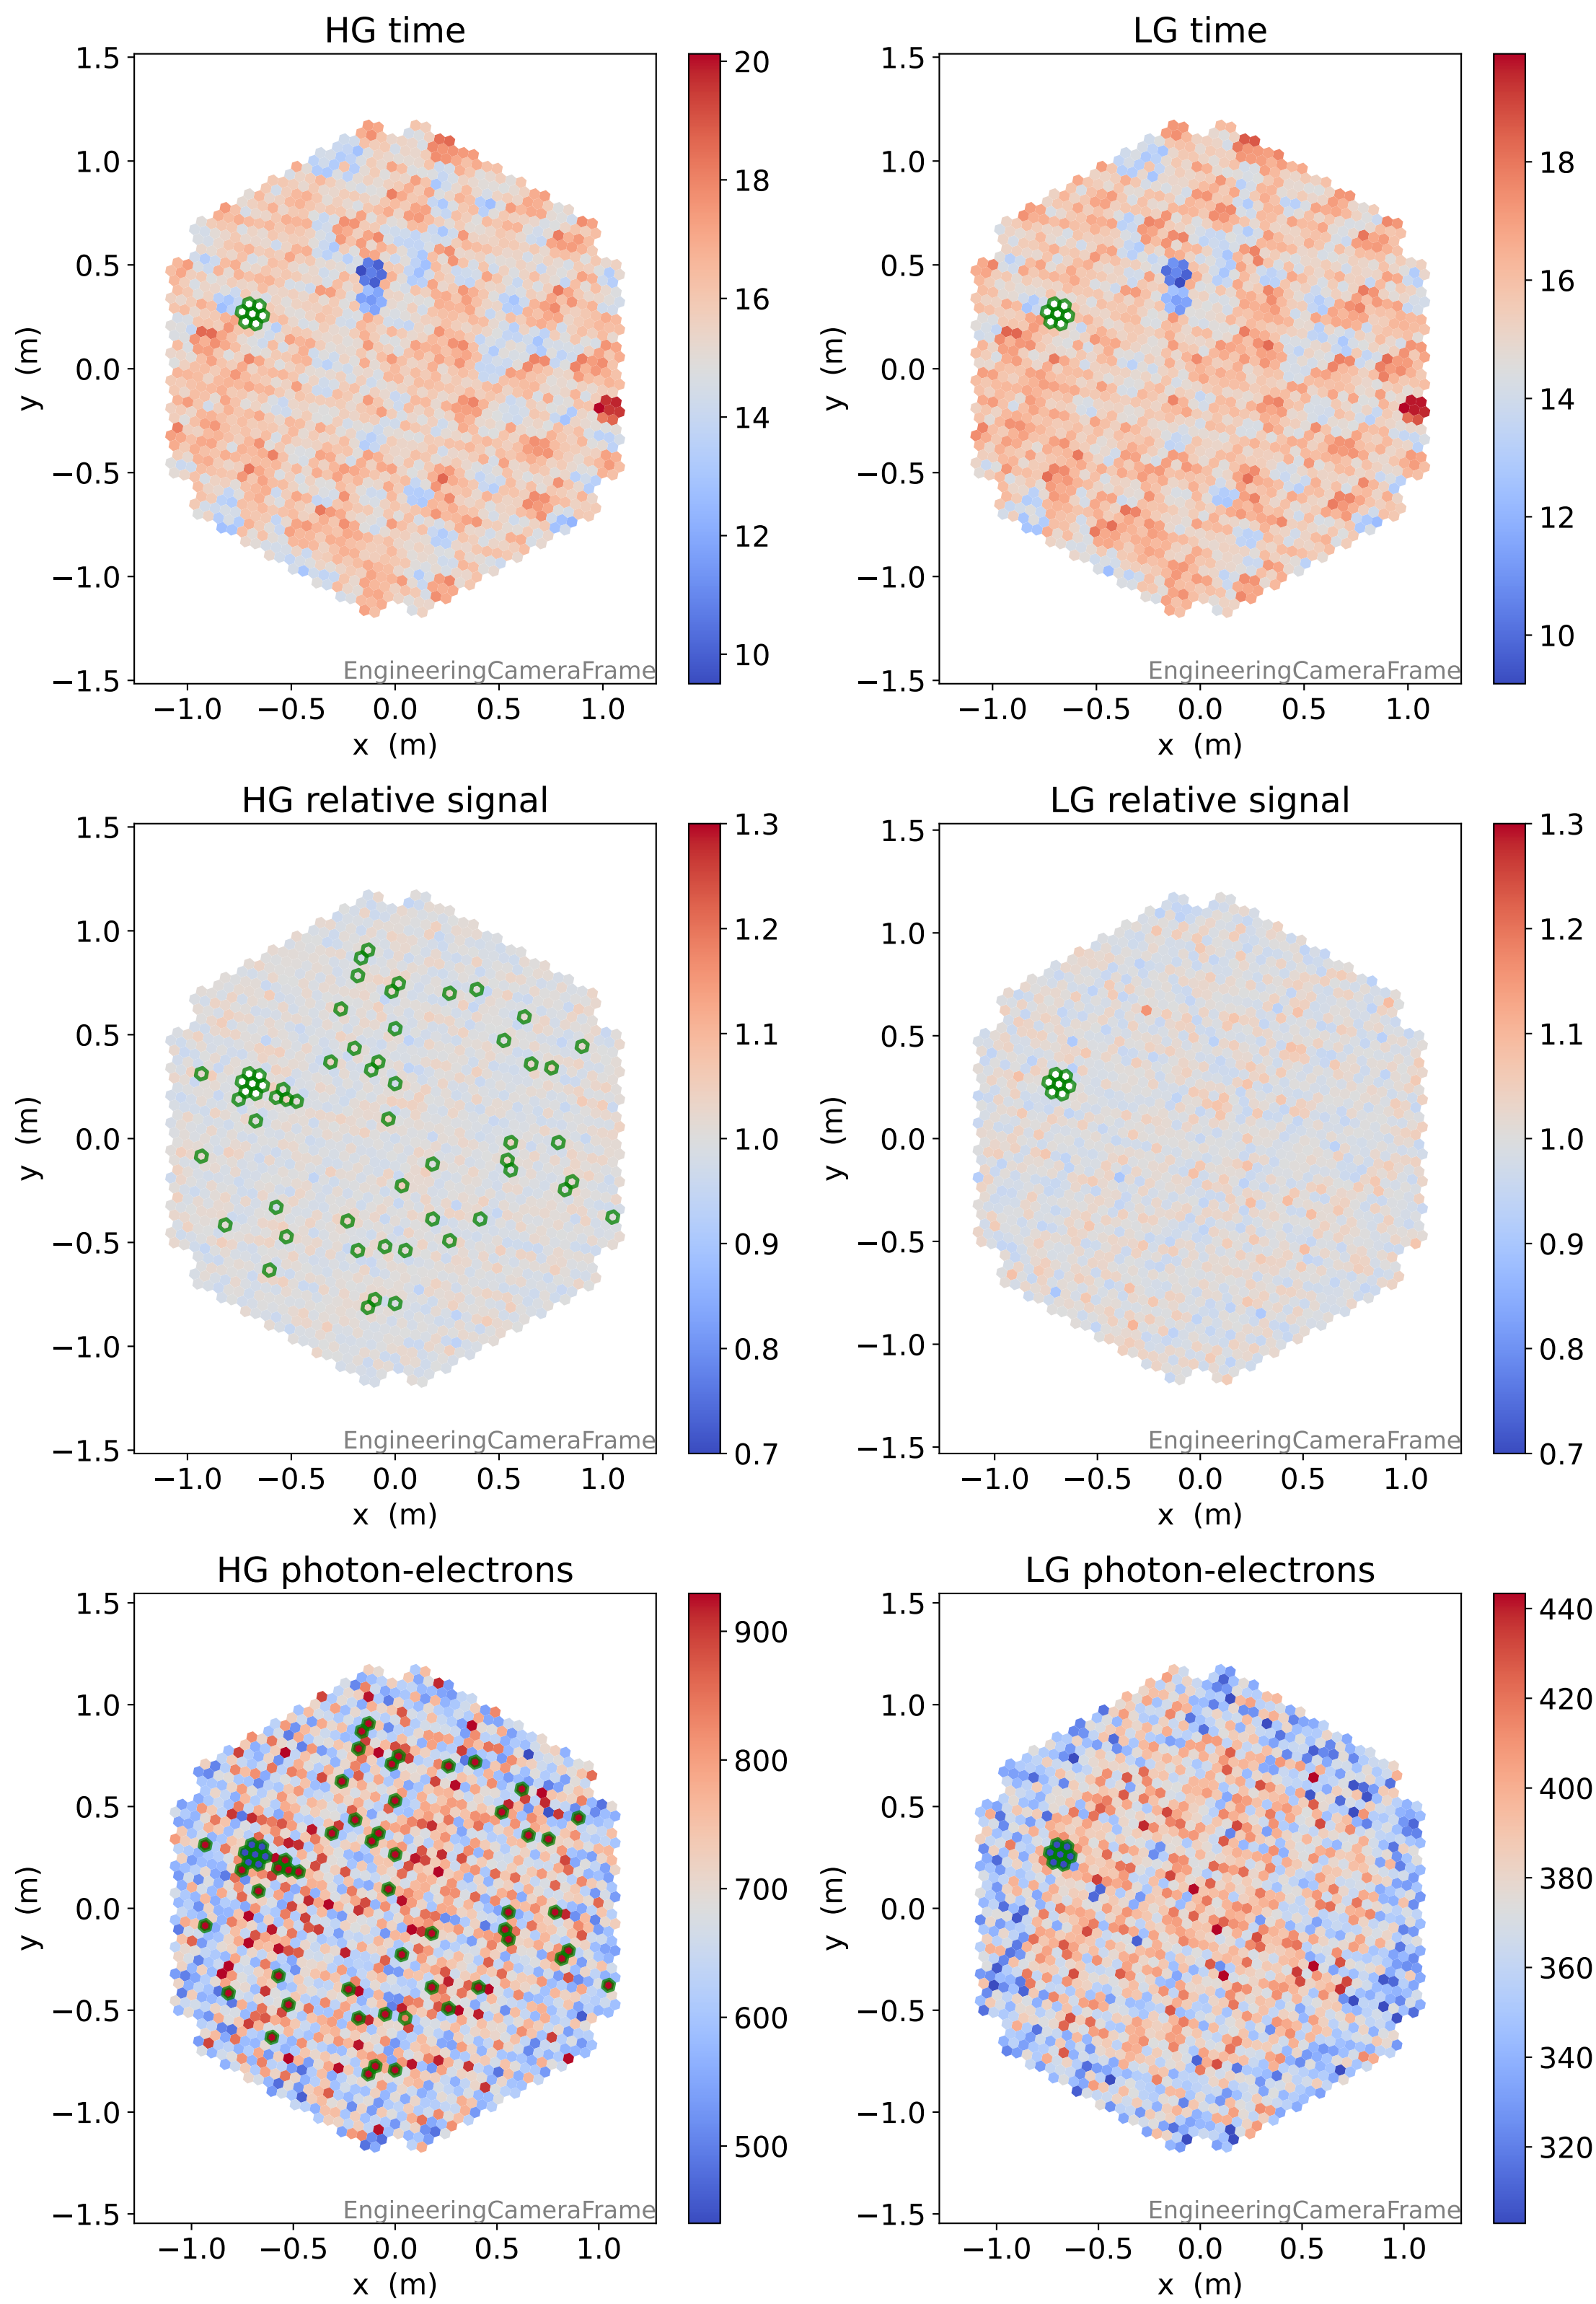

# Run 7668 channel: HG

FF sample of 10000 events

pedestal sample of 10000 events

flat-fielded gain [ADC/pe]

### pedestal sample of 10000 events