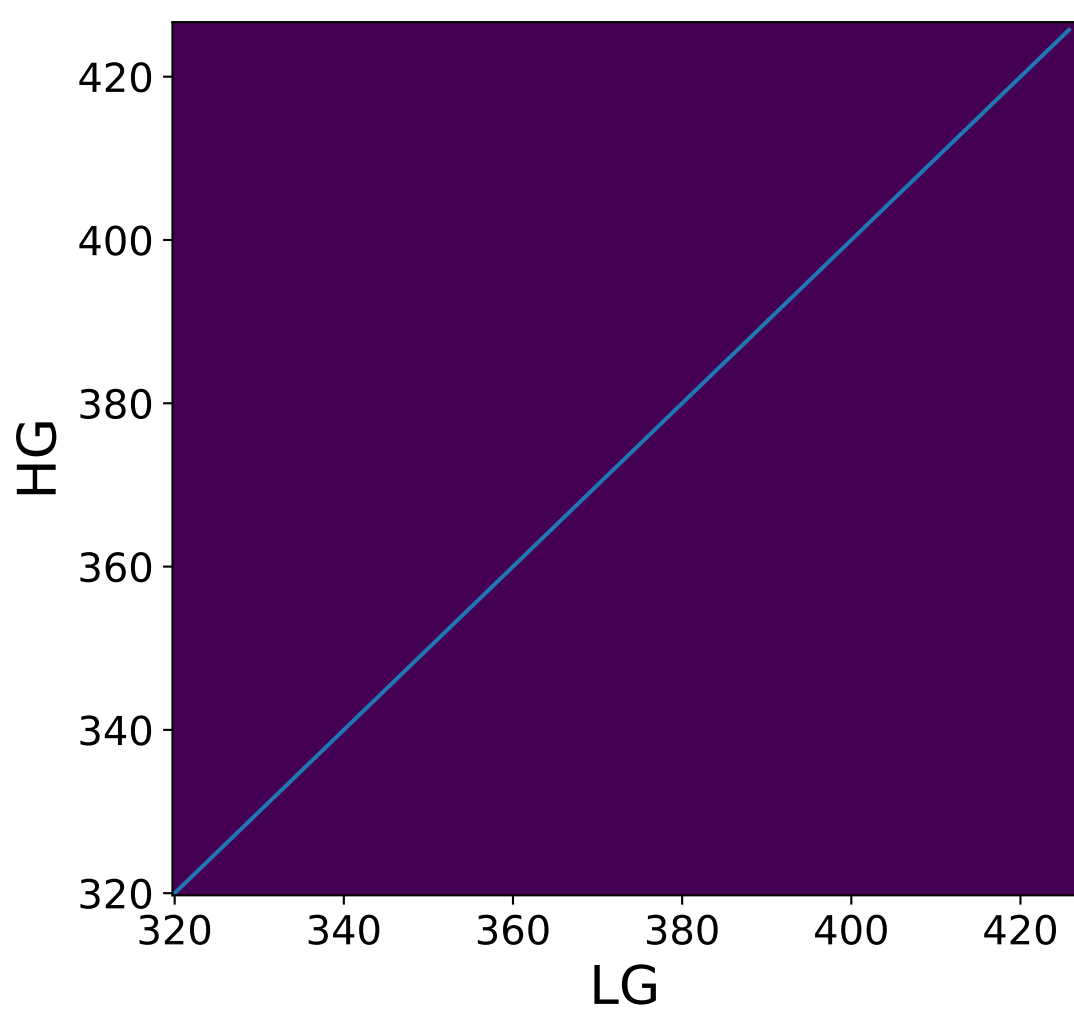

# Run 7668 channel: HG

FF sample of 10000 events

pedestal sample of 10000 events

flat-fielded gain [ADC/pe]

### pedestal sample of 10000 events