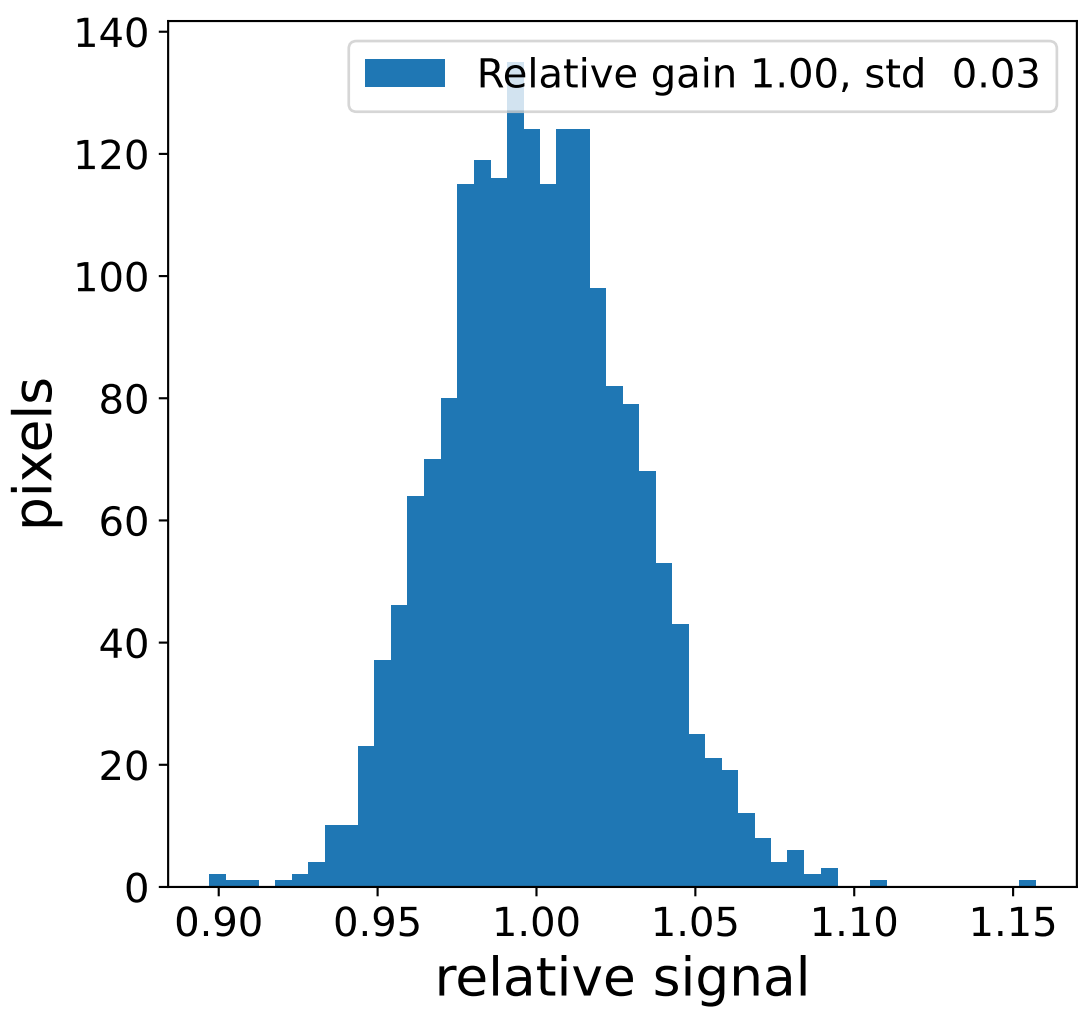

pedestal sample of 10000 events