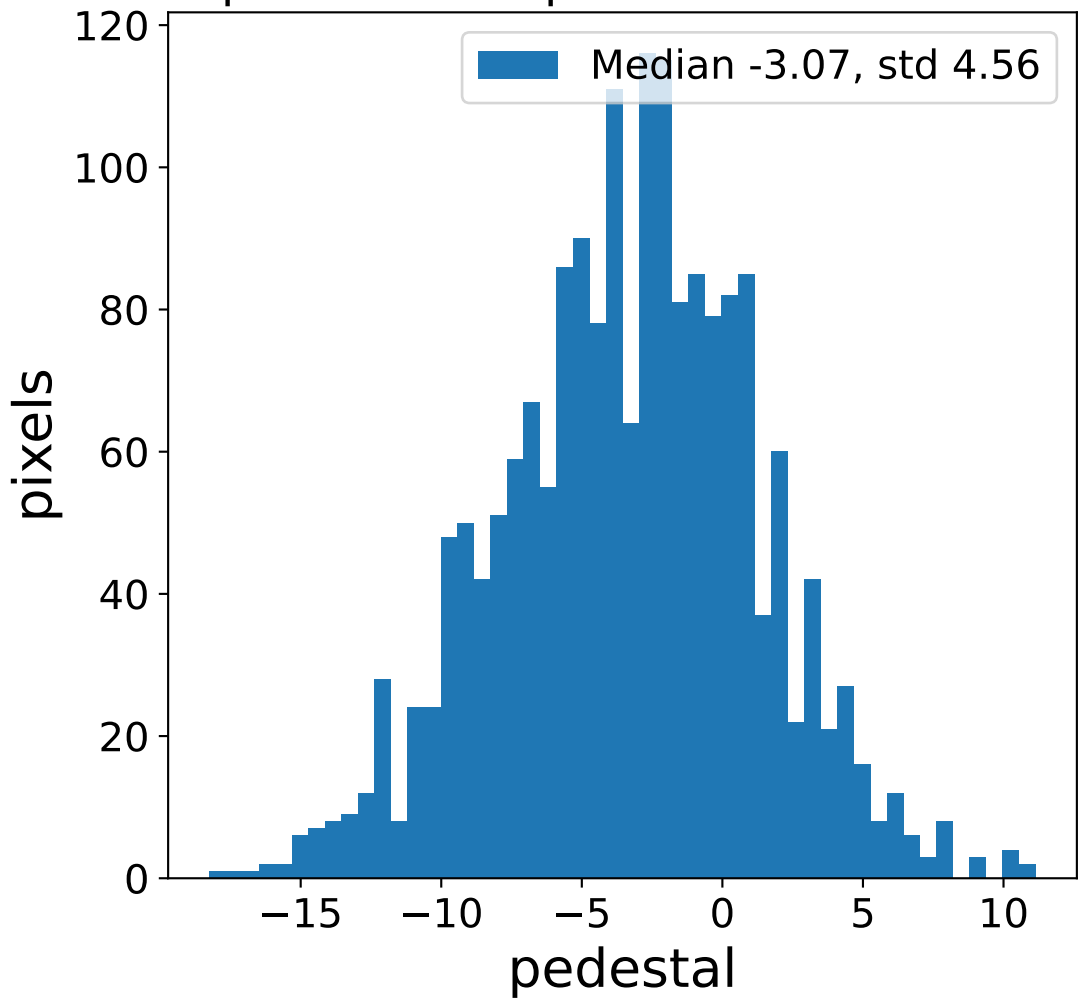

pedestal sample of 10000 events