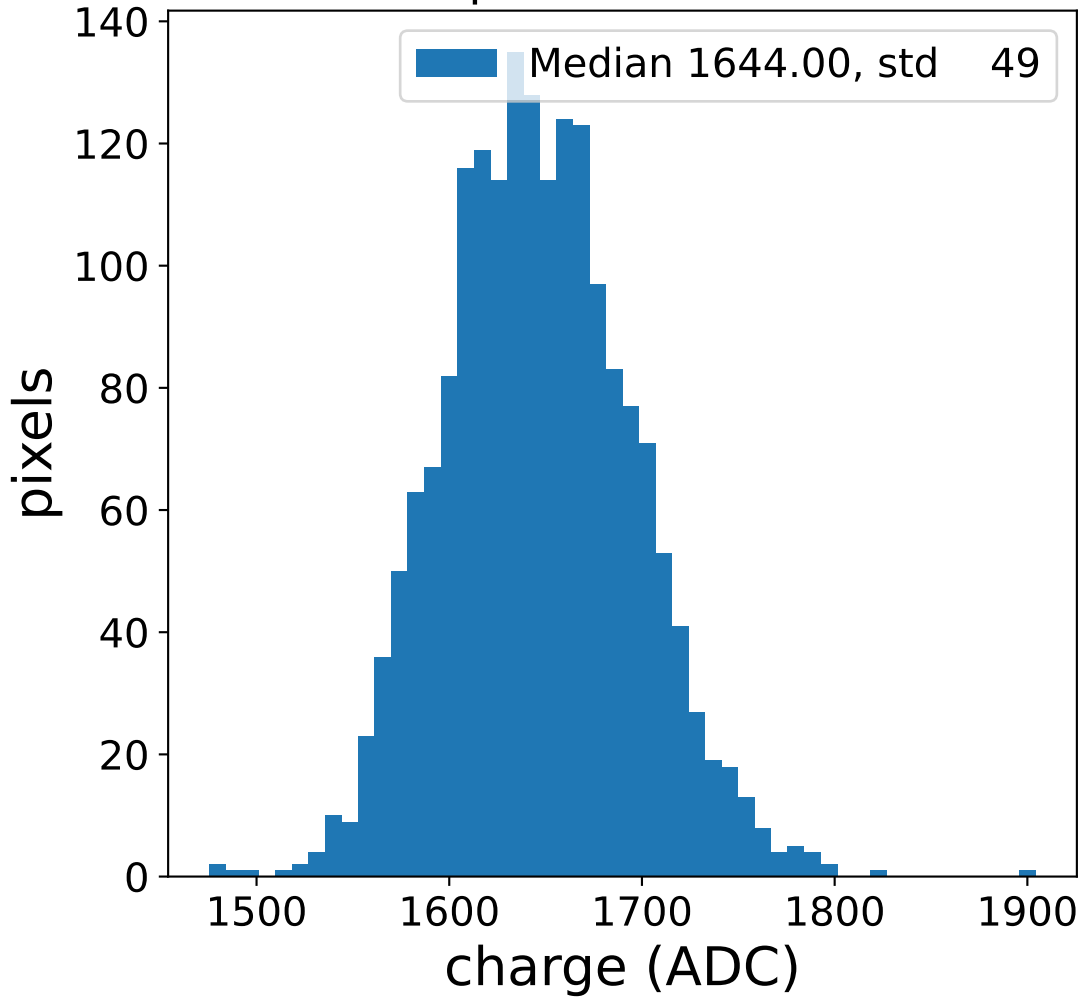

Run 7668 channel: LG

FF sample of 10000 events