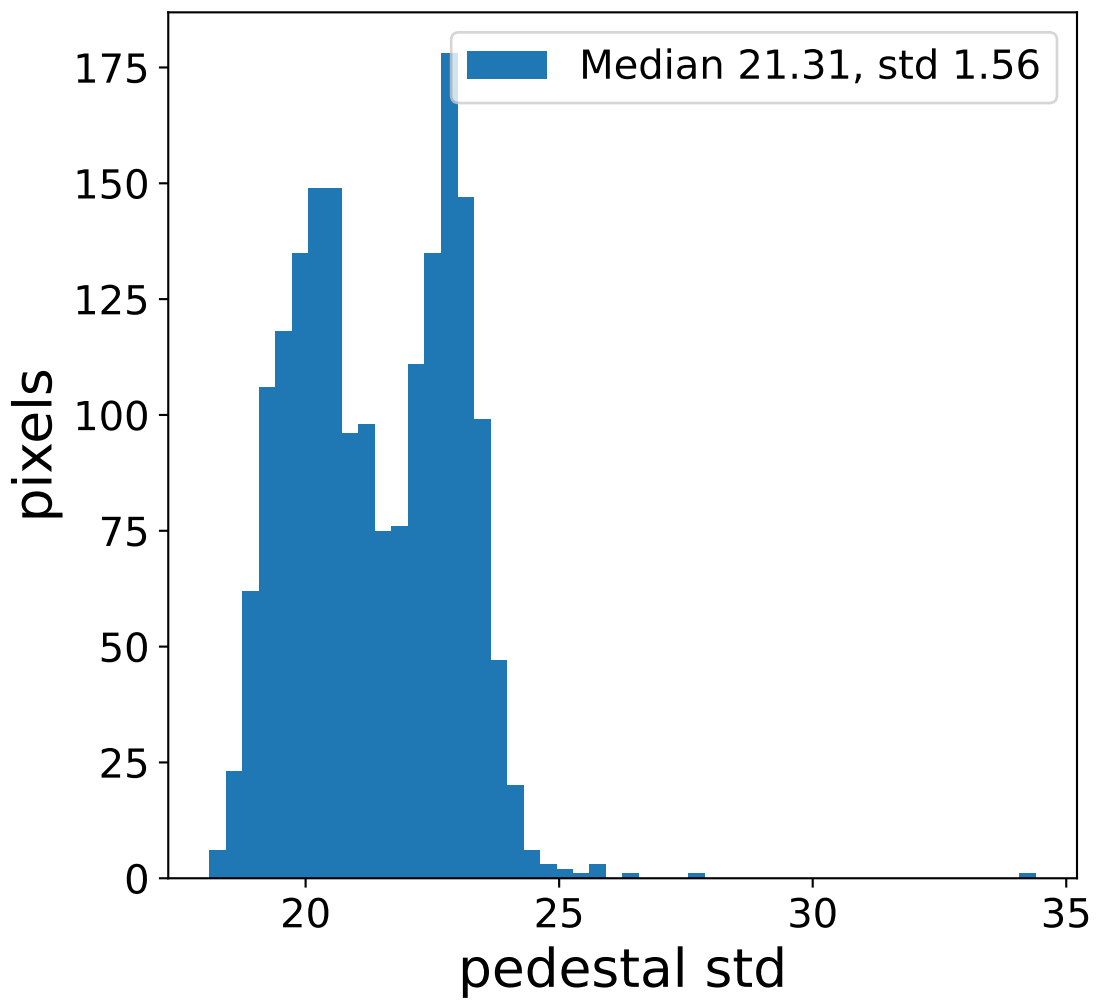

pedestal sample of 10000 events