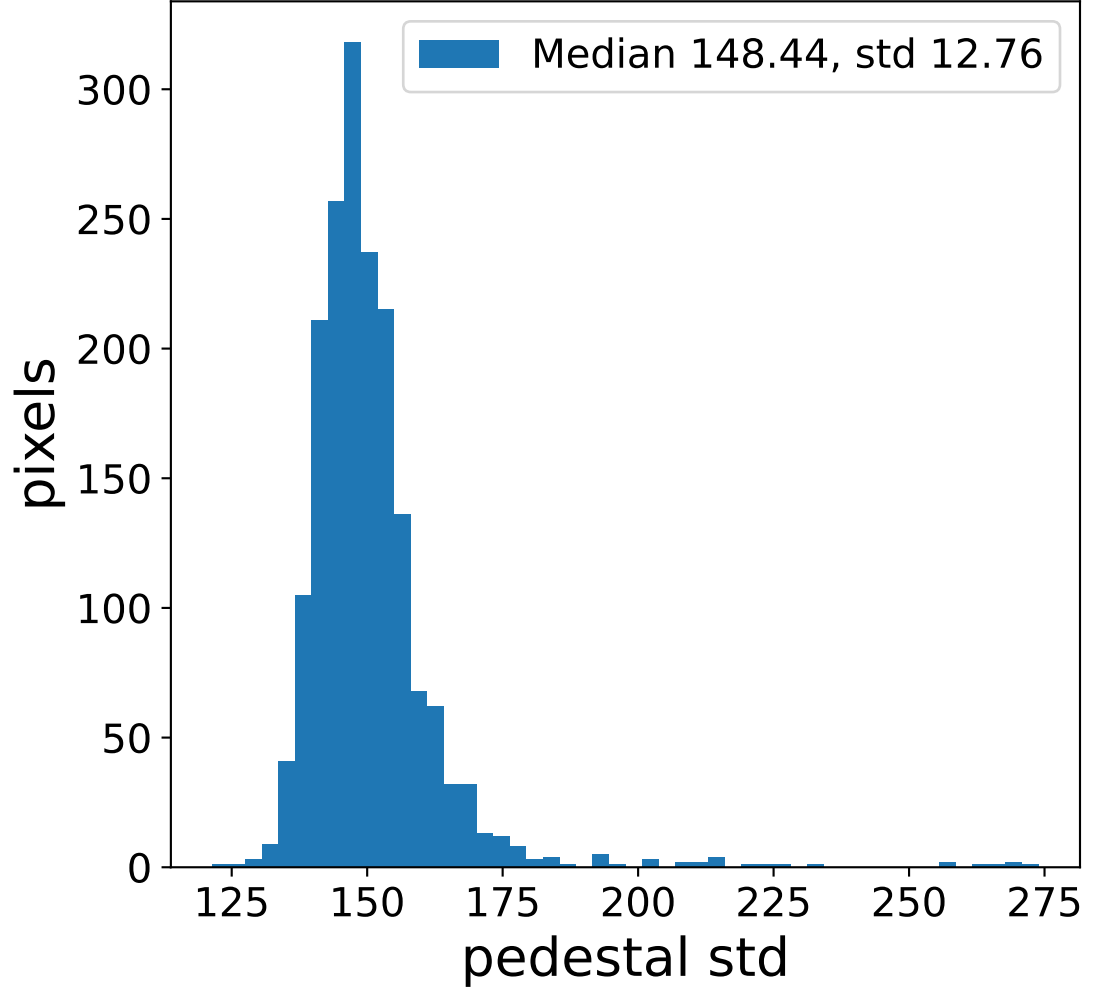

# Run 7668 channel: HG

FF sample of 10000 events

pedestal sample of 10000 events

flat-fielded gain [ADC/pe]