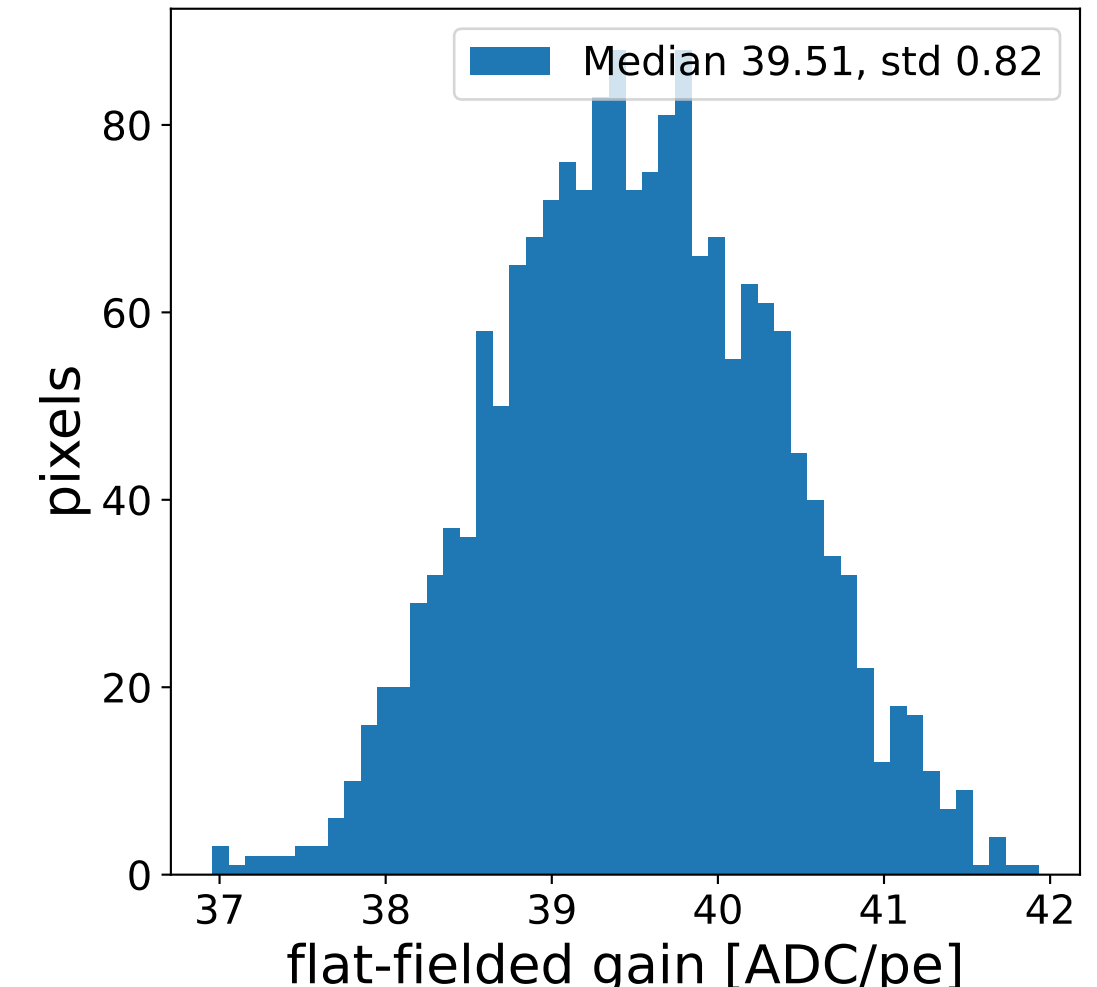

# Run 7668 channel: HG

FF sample of 10000 events

pedestal sample of 10000 events

flat-fielded gain [ADC/pe]