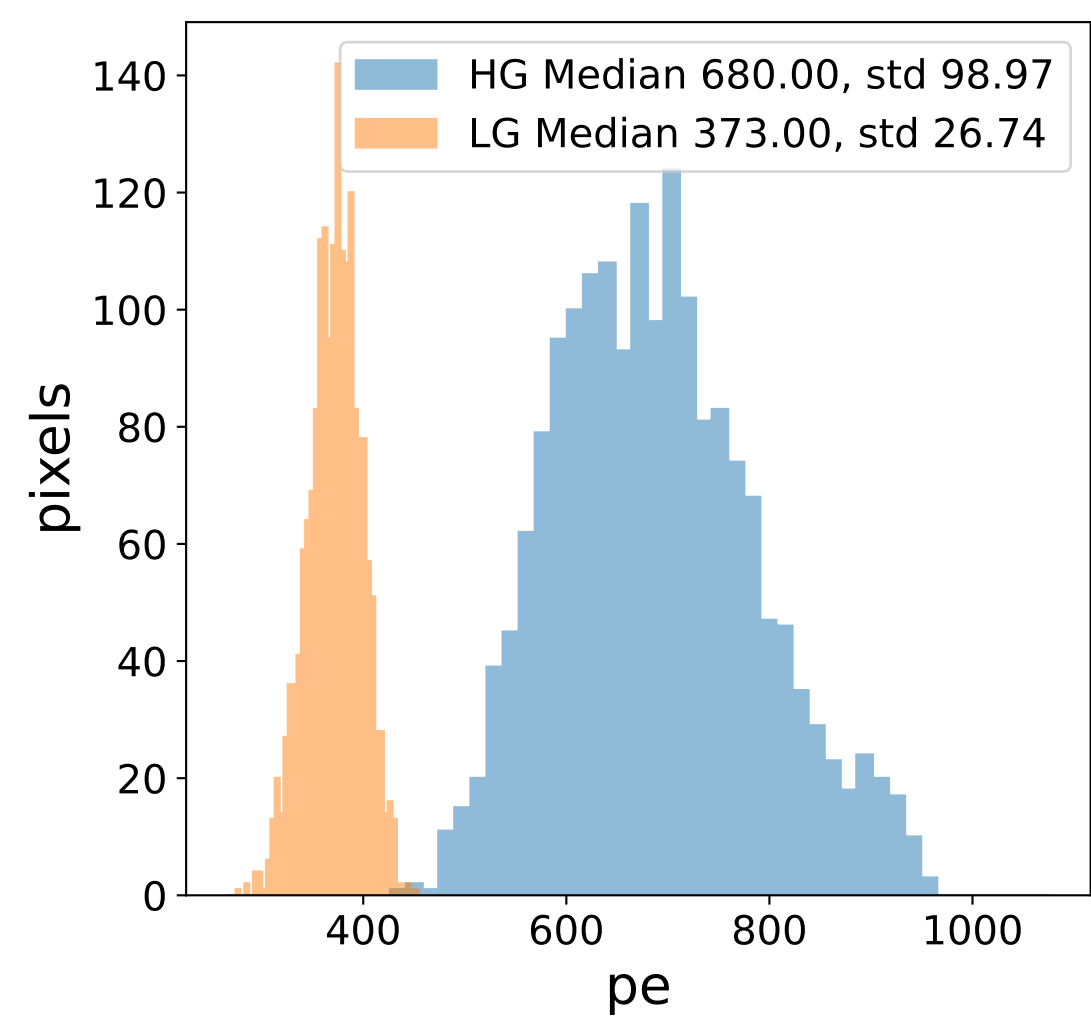

# Run 7668 channel: HG

FF sample of 10000 events

pedestal sample of 10000 events

flat-fielded gain [ADC/pe]

### pedestal sample of 10000 events