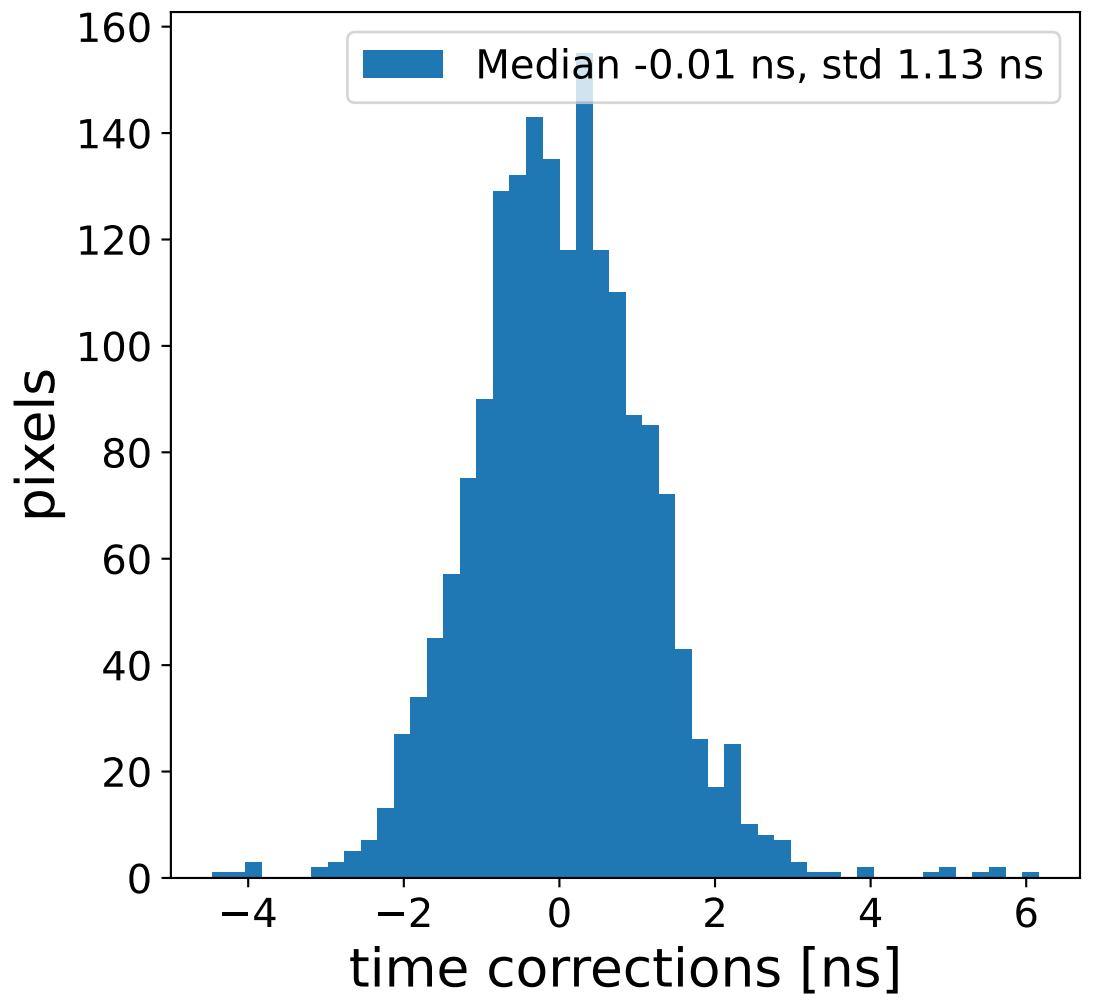

# Run 7668 channel: HG

FF sample of 10000 events

pedestal sample of 10000 events

flat-fielded gain [ADC/pe]