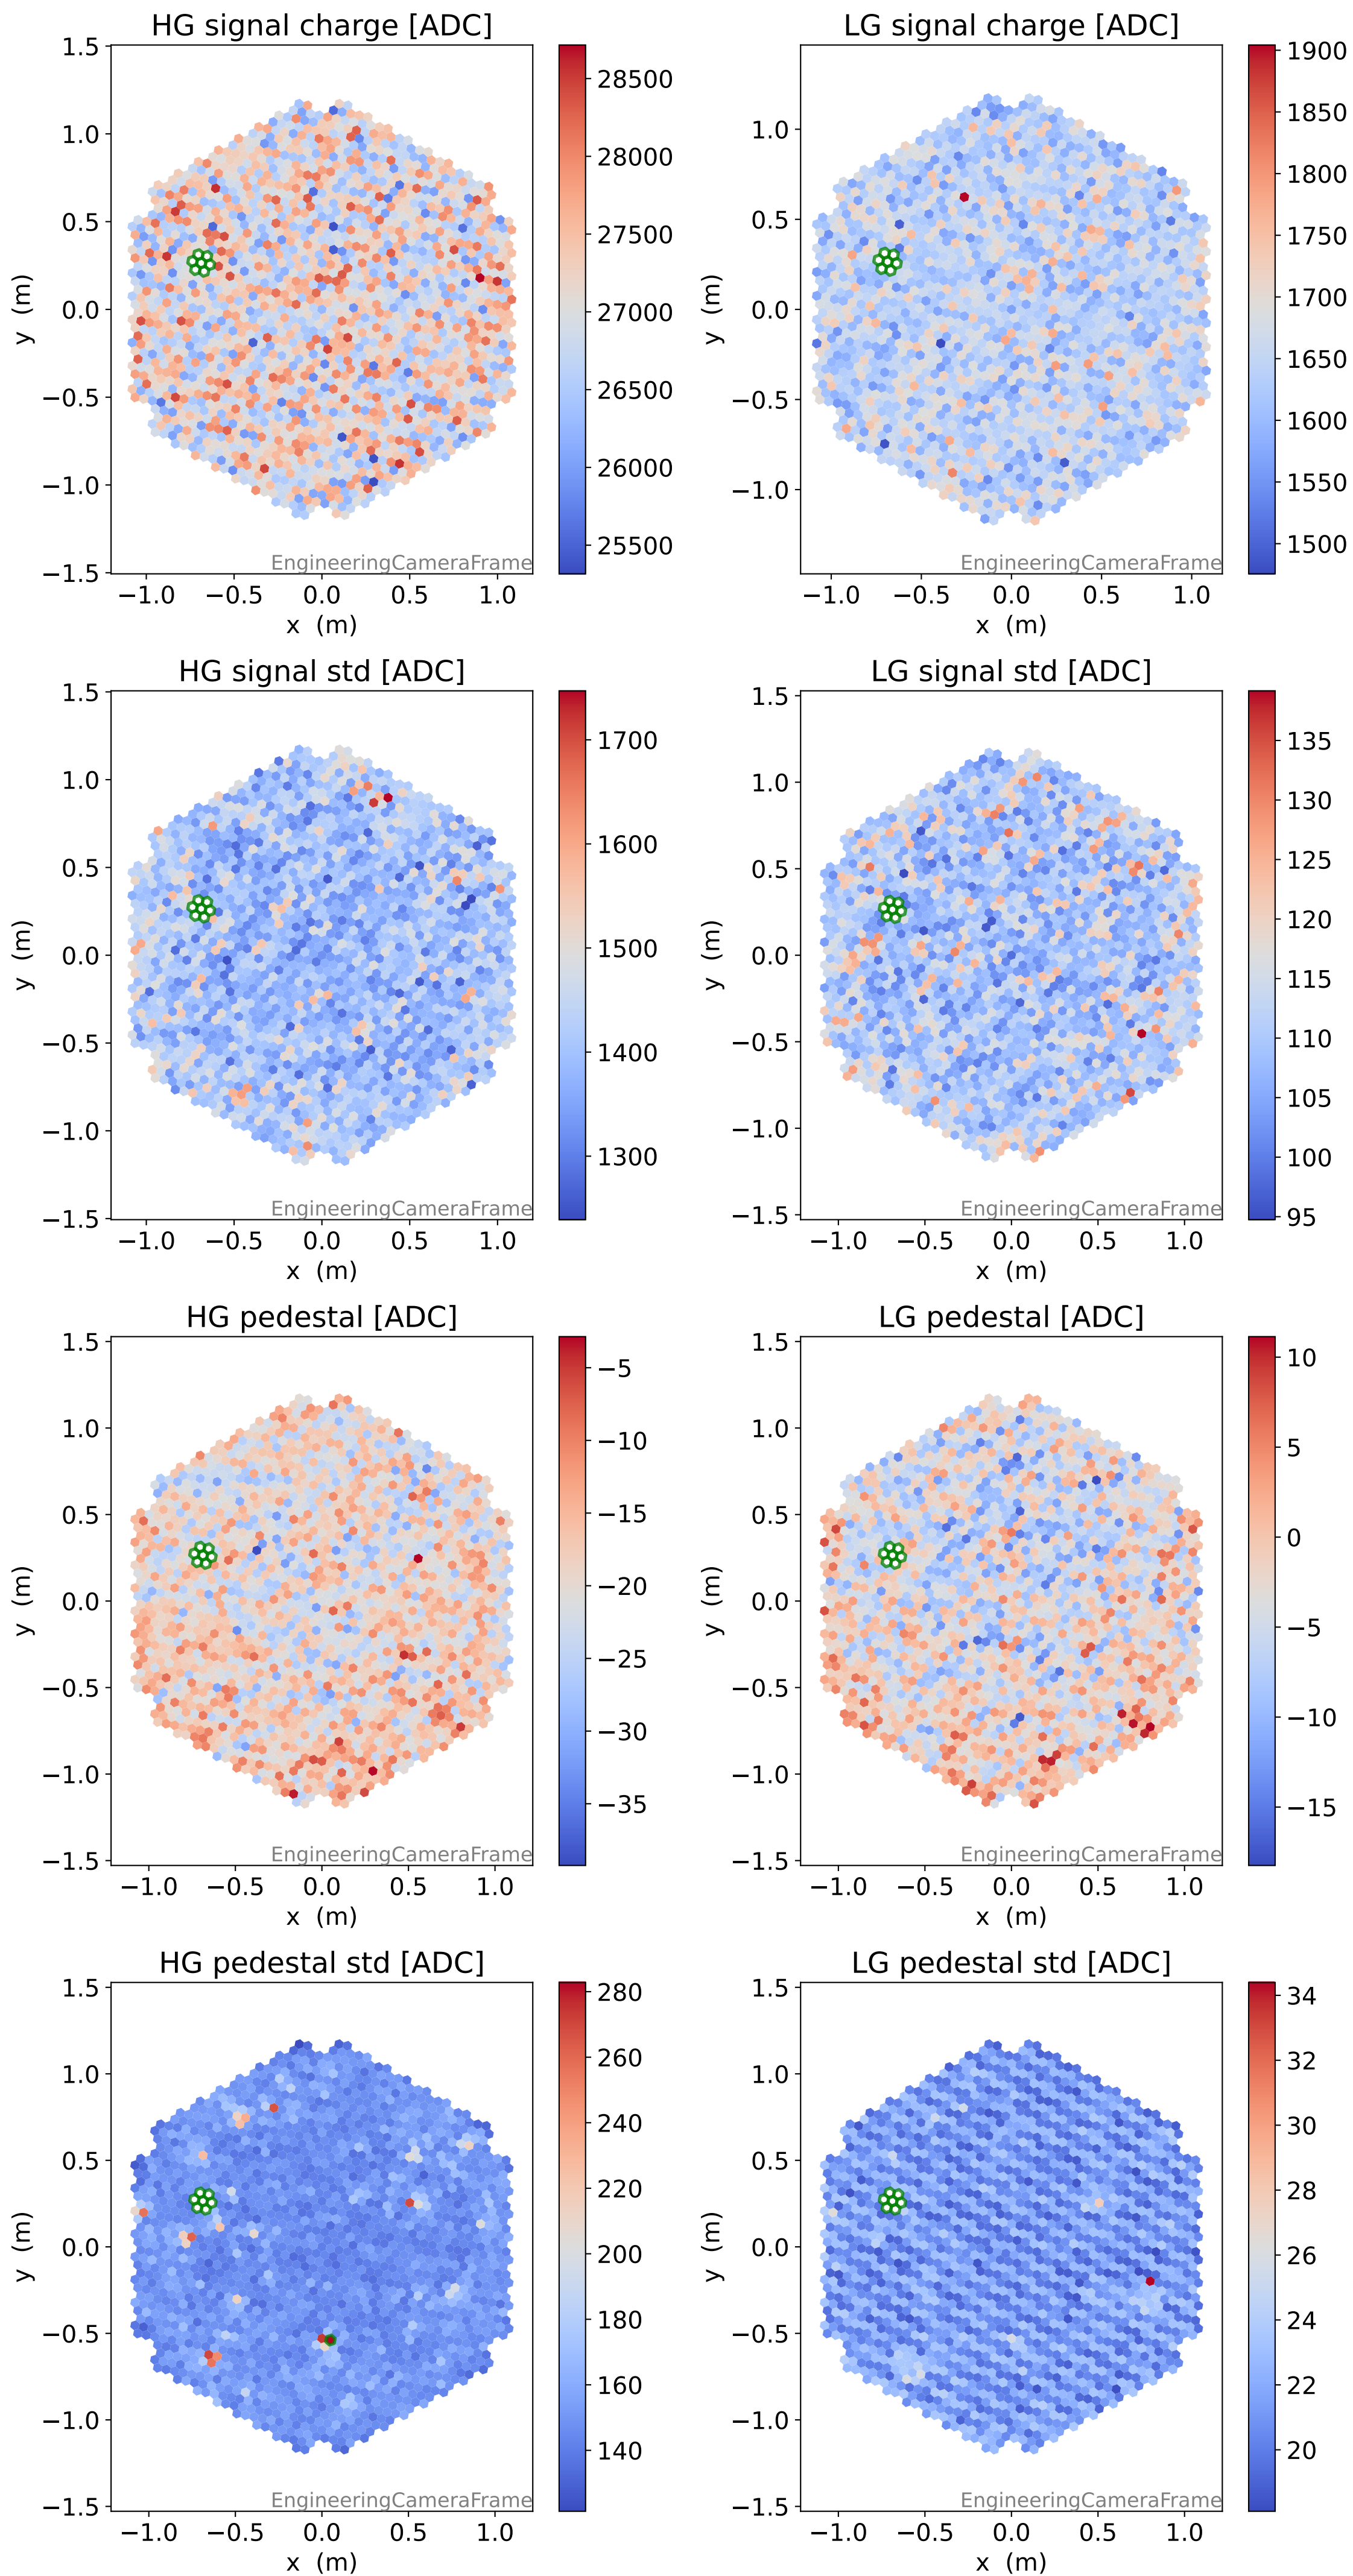

# Run 7668

# Run 7668 channel: HG

FF sample of 10000 events

pedestal sample of 10000 events

flat-fielded gain [ADC/pe]

# Run 7668 channel: LG

### pedestal sample of 10000 events