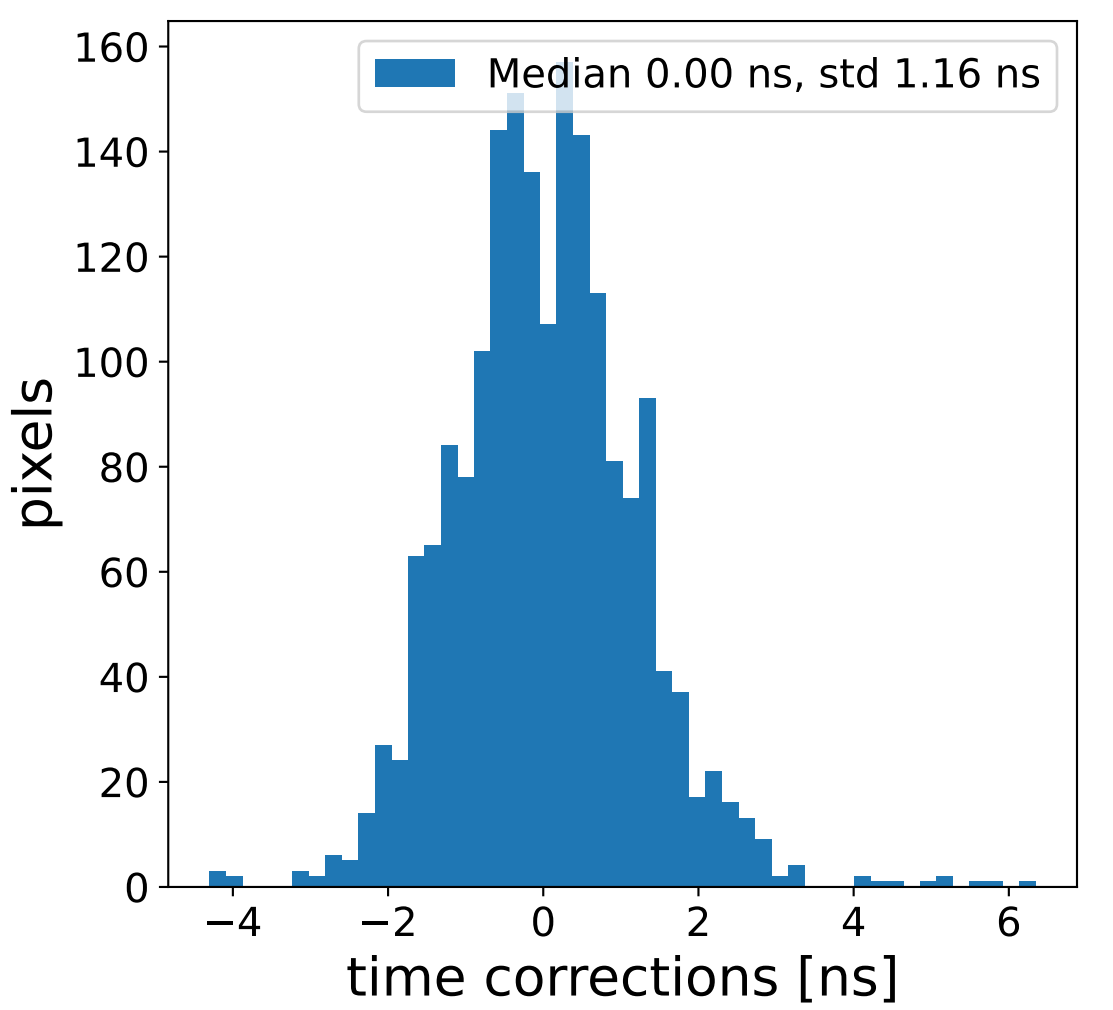

pedestal sample of 10000 events