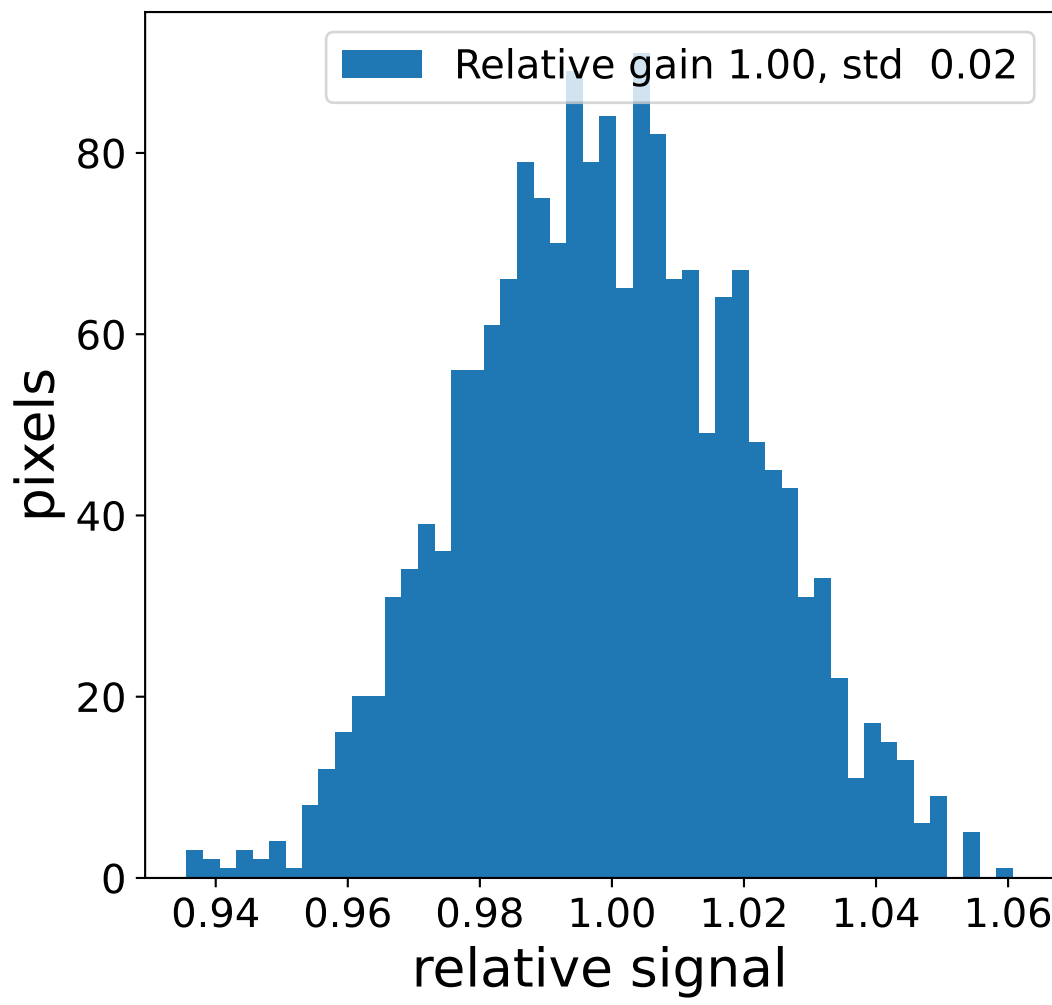

# Run 7668 channel: HG

FF sample of 10000 events

pedestal sample of 10000 events

flat-fielded gain [ADC/pe]