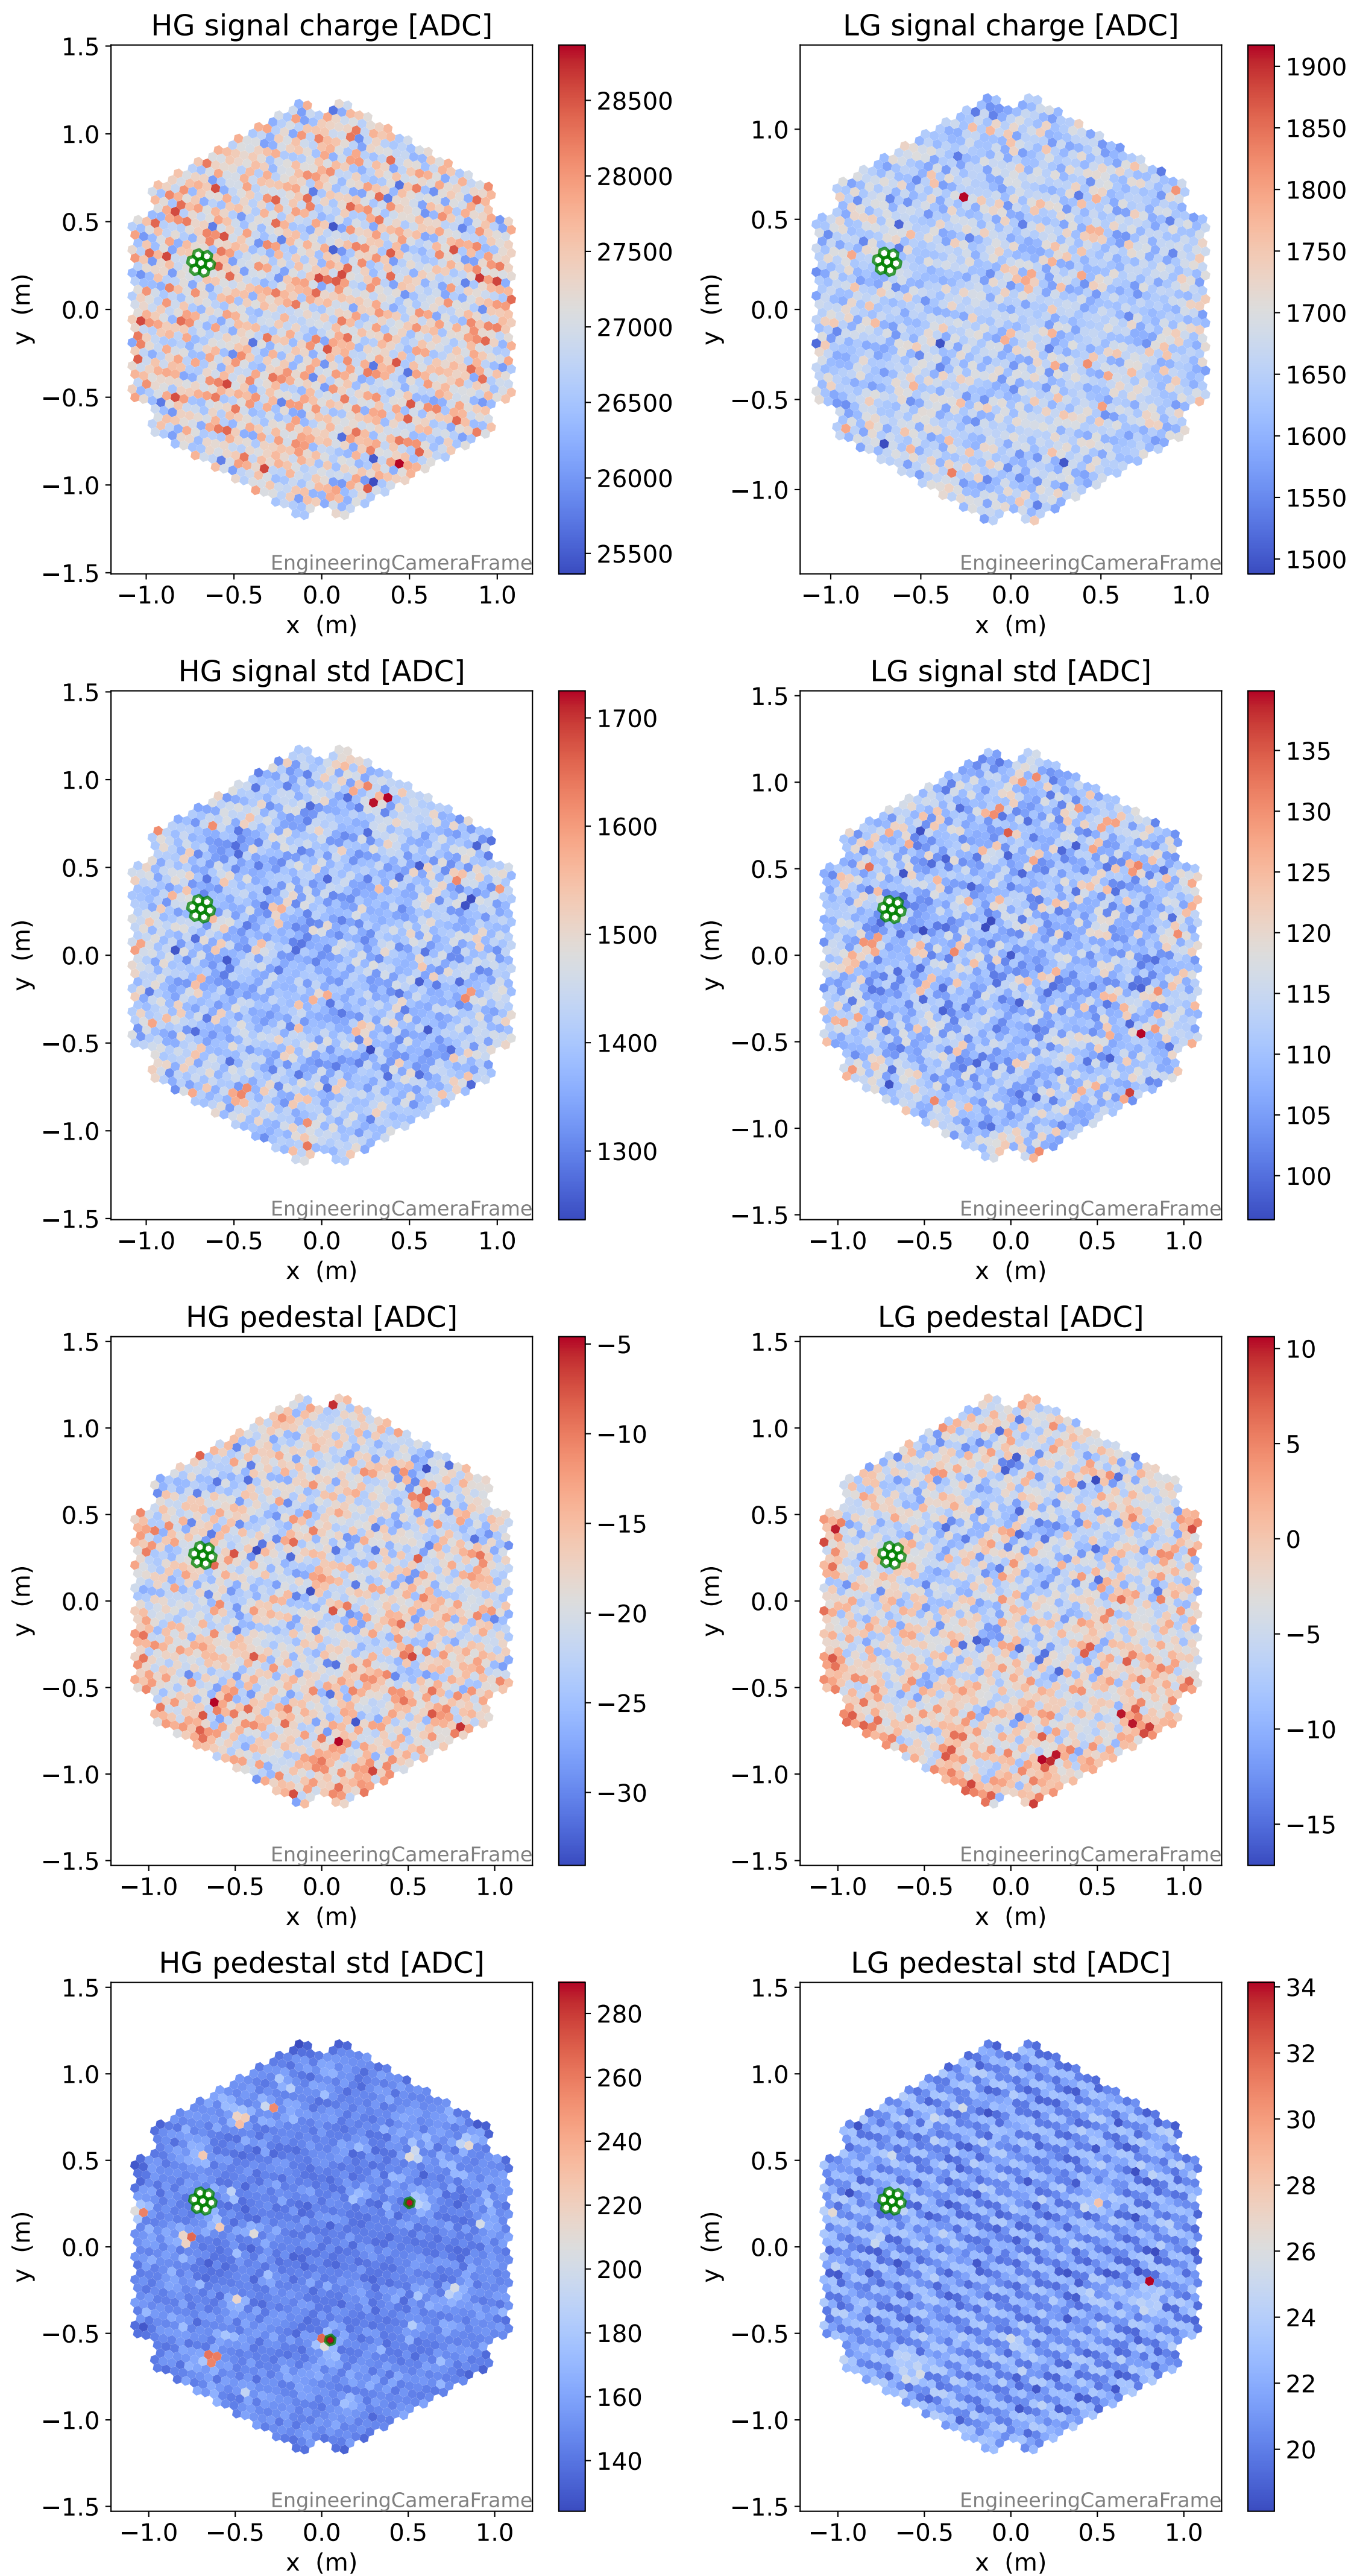

Run 7668

Run 7668

Run 7668 channel: HG

FF sample of 10000 events

pedestal sample of 10000 events

flat-fielded gain [ADC/pe]

Run 7668 channel: LG

FF sample of 10000 events

pedestal sample of 10000 events

flat-fielded gain [ADC/pe]