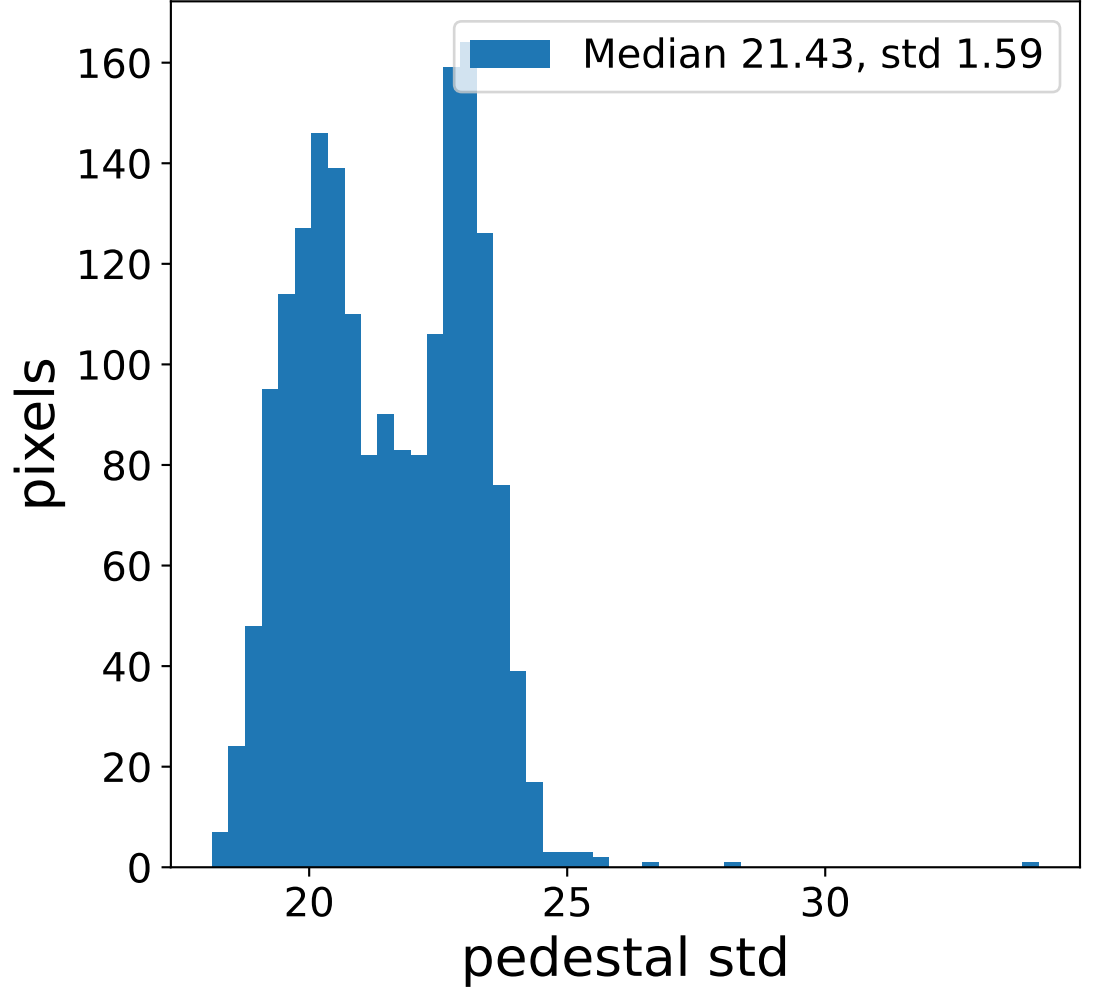

Run 7668

Run 7668

Run 7668 channel: HG

FF sample of 10000 events

pedestal sample of 10000 events

flat-fielded gain [ADC/pe]

Run 7668 channel: LG

FF sample of 10000 events

pedestal sample of 10000 events

flat-fielded gain [ADC/pe]