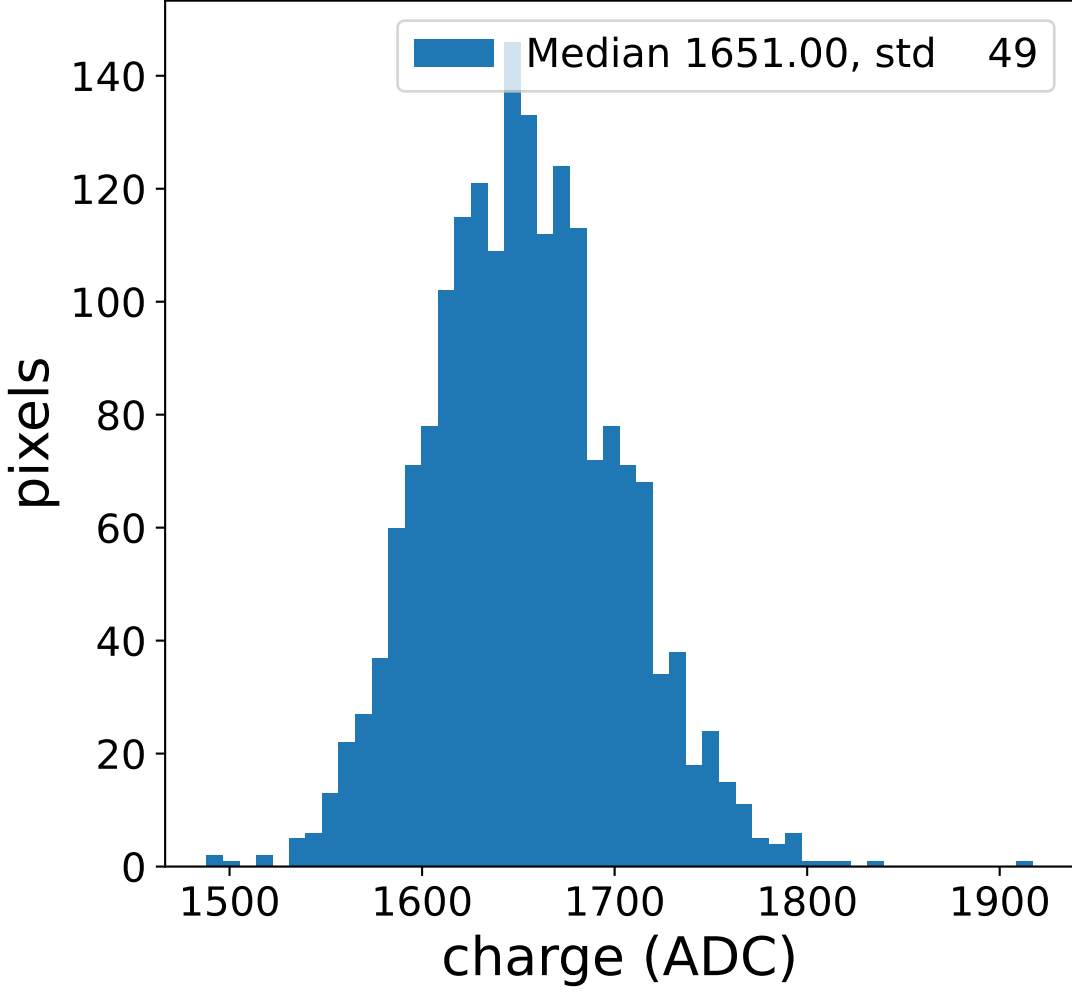

Run 7668

Run 7668

Run 7668 channel: HG

FF sample of 10000 events

pedestal sample of 10000 events

flat-fielded gain [ADC/pe]

Run 7668 channel: LG

FF sample of 10000 events

pedestal sample of 10000 events

flat-fielded gain [ADC/pe]