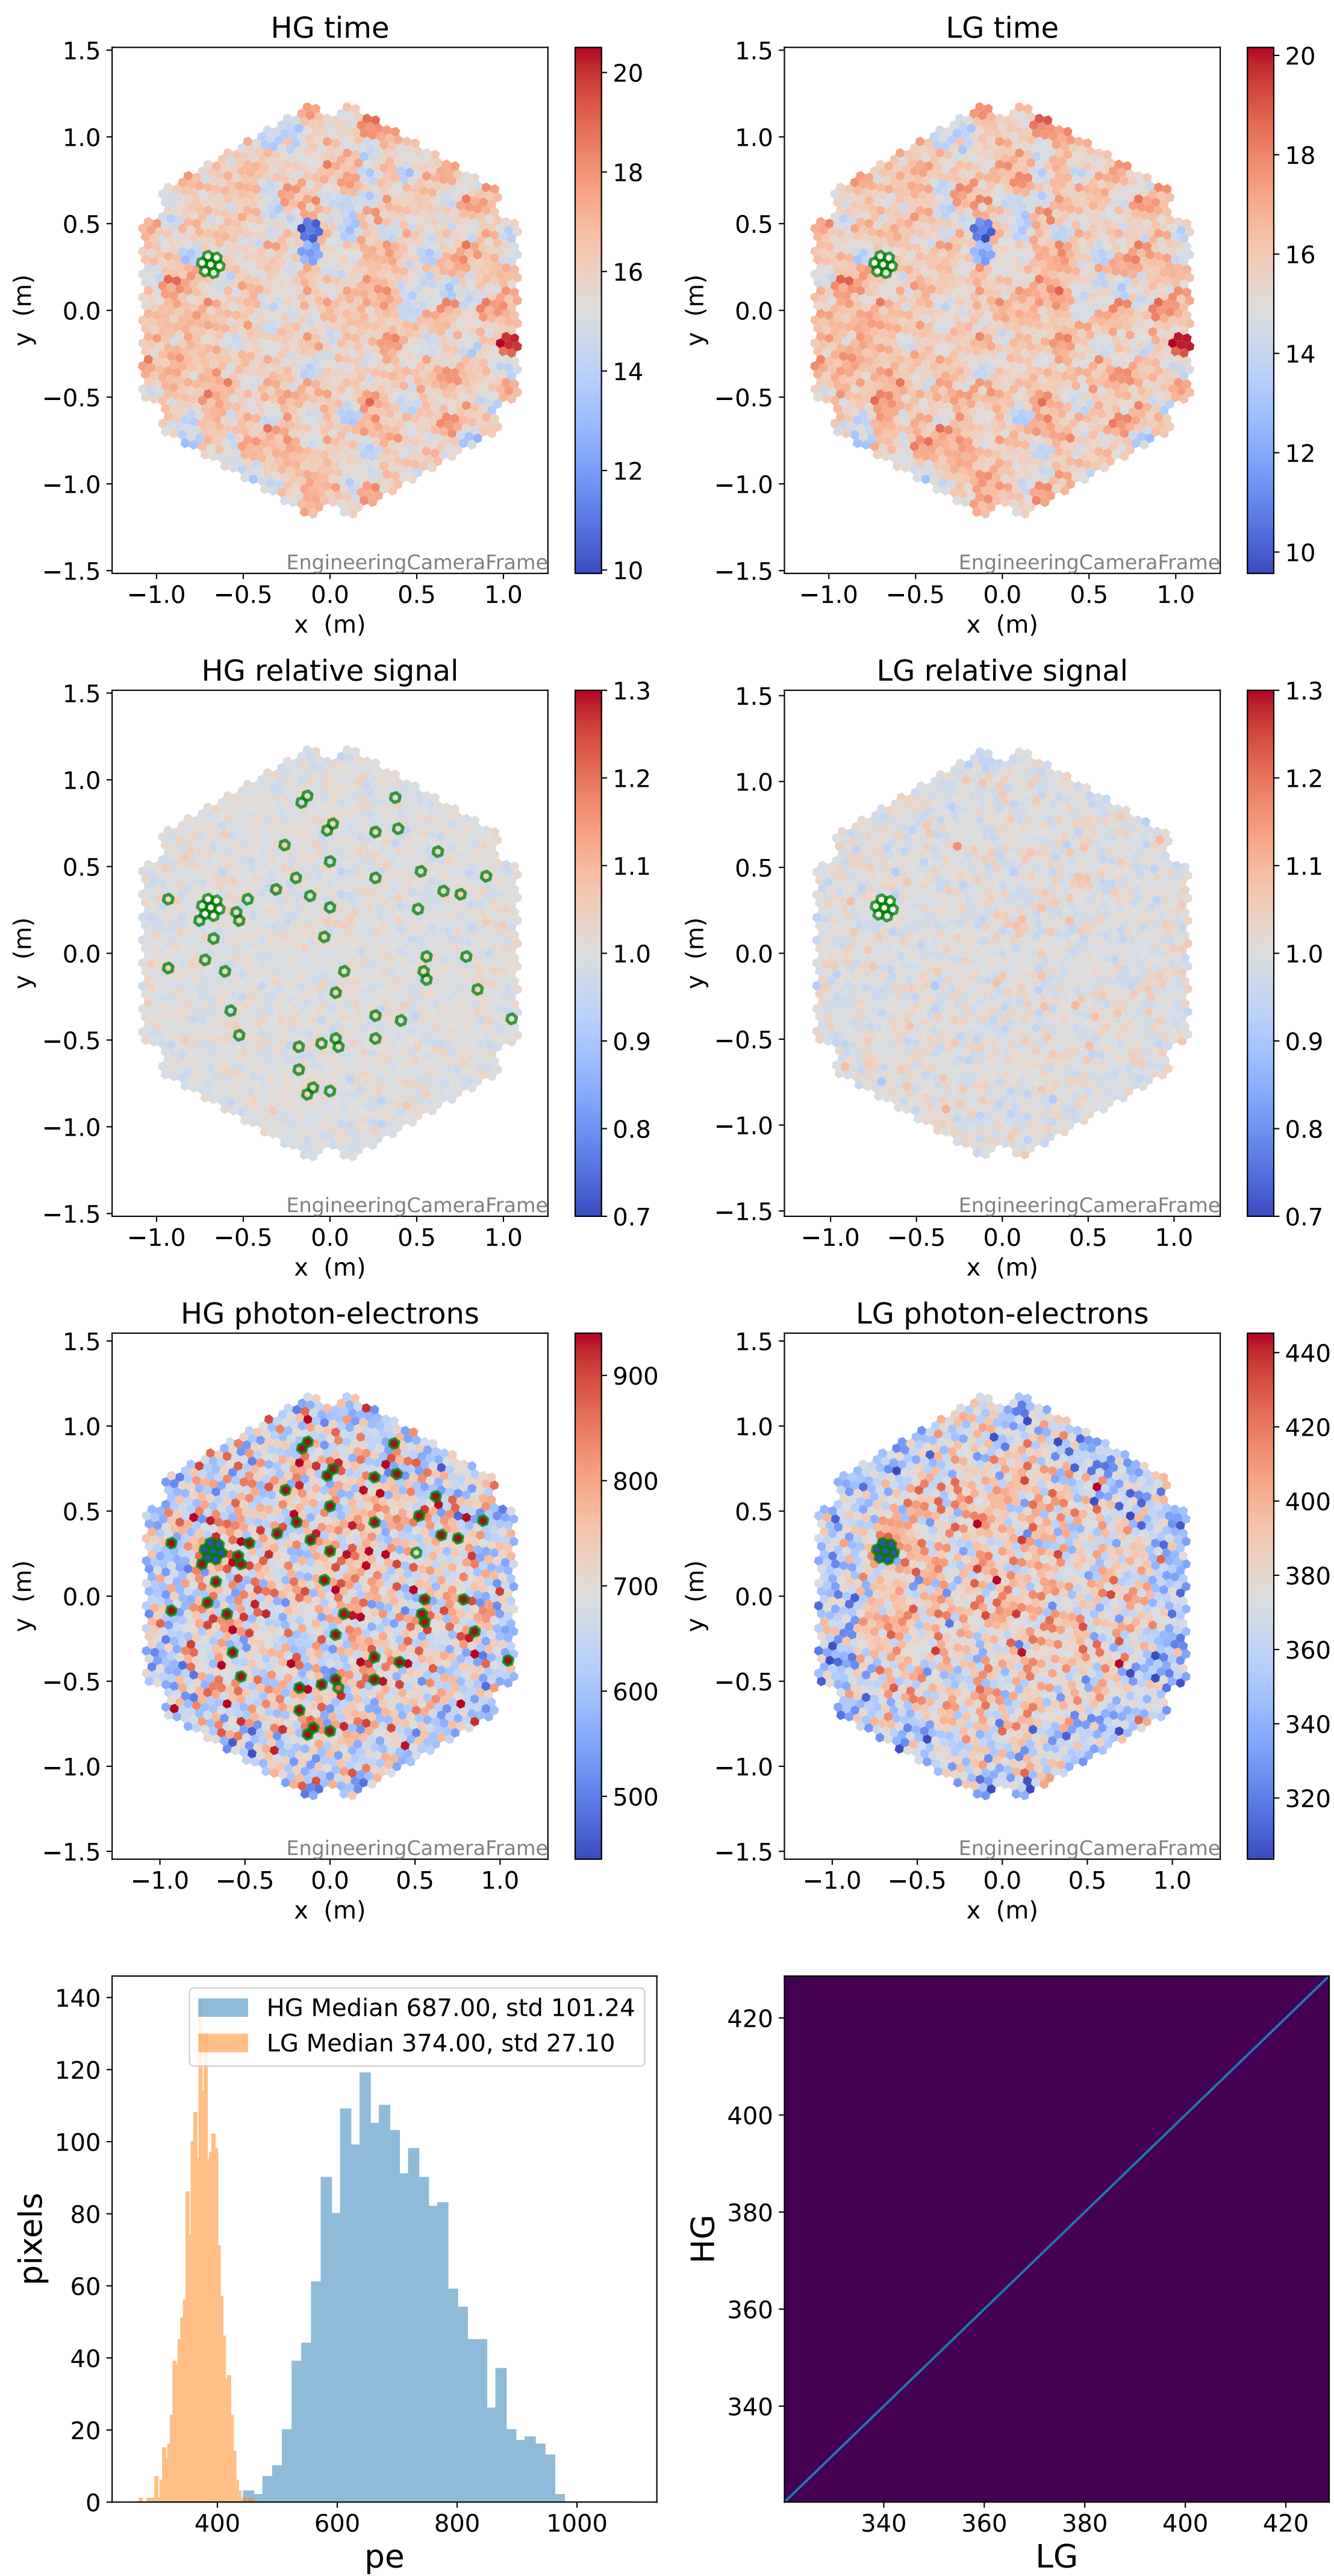

Run 7668

Run 7668

Run 7668 channel: HG

FF sample of 10000 events

pedestal sample of 10000 events

flat-fielded gain [ADC/pe]

Run 7668 channel: LG

FF sample of 10000 events

pedestal sample of 10000 events

flat-fielded gain [ADC/pe]