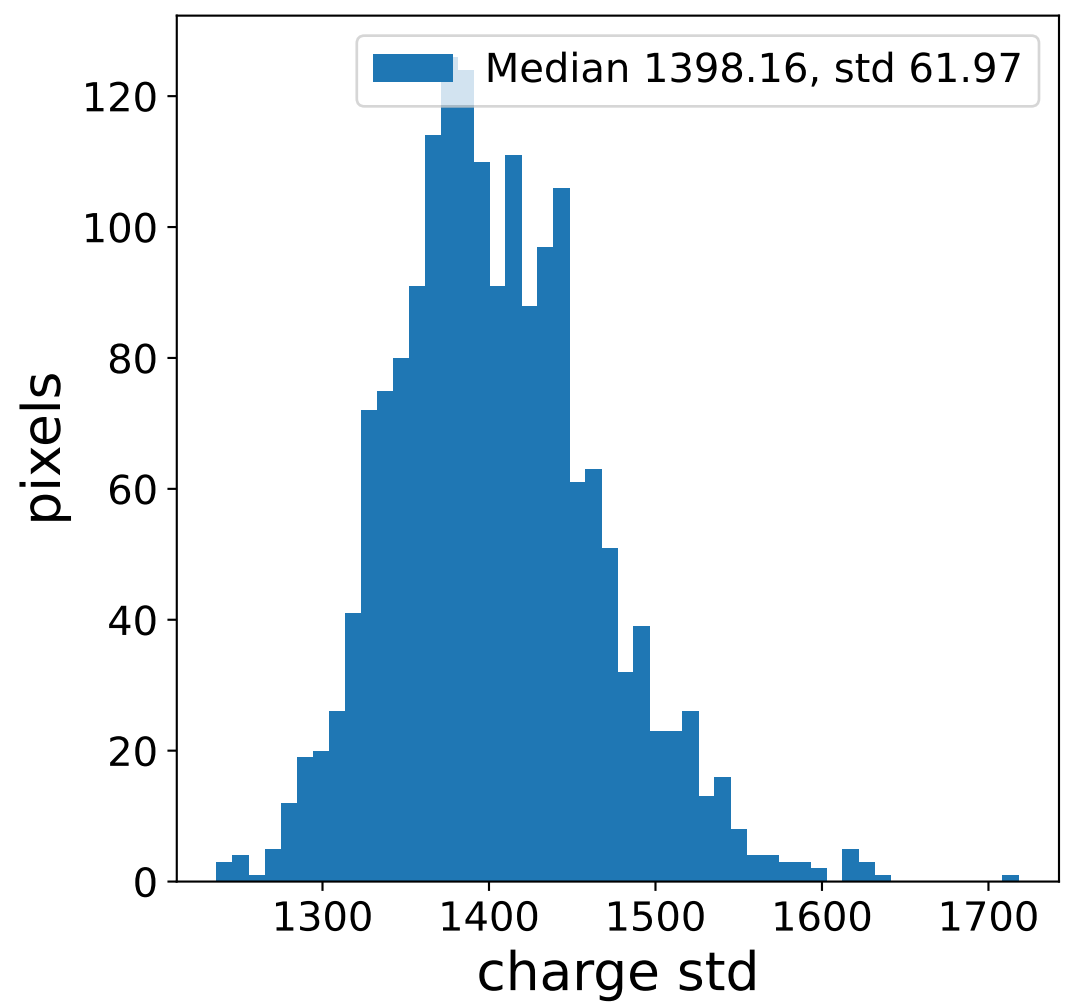

Run 7668

Run 7668

Run 7668 channel: HG

FF sample of 10000 events

pedestal sample of 10000 events

flat-fielded gain [ADC/pe]

Run 7668 channel: LG

FF sample of 10000 events

pedestal sample of 10000 events

flat-fielded gain [ADC/pe]