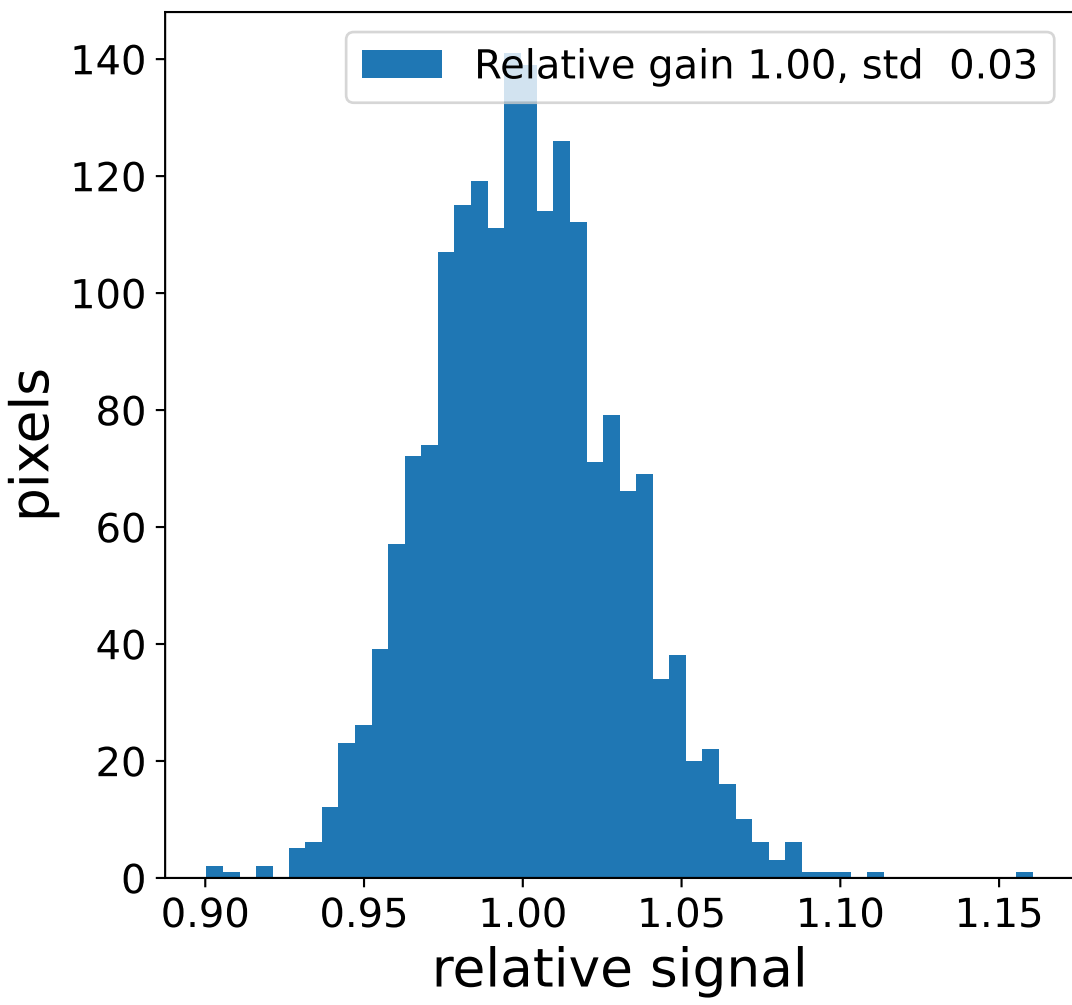

Run 7668

Run 7668

Run 7668 channel: HG

FF sample of 10000 events

pedestal sample of 10000 events

flat-fielded gain [ADC/pe]

Run 7668 channel: LG

FF sample of 10000 events

pedestal sample of 10000 events

flat-fielded gain [ADC/pe]