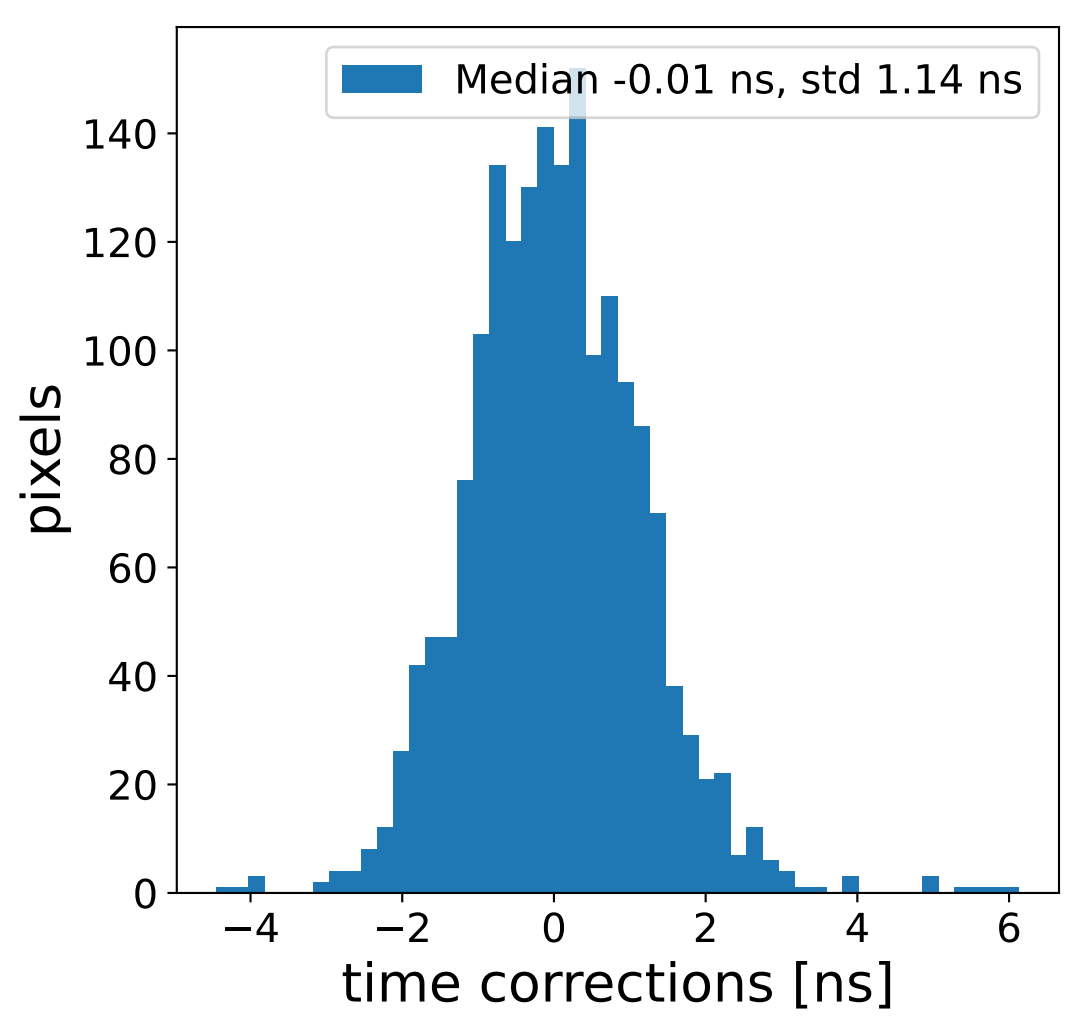

Run 7668

Run 7668

Run 7668 channel: HG

FF sample of 10000 events

pedestal sample of 10000 events

flat-fielded gain [ADC/pe]

Run 7668 channel: LG

FF sample of 10000 events

pedestal sample of 10000 events

flat-fielded gain [ADC/pe]