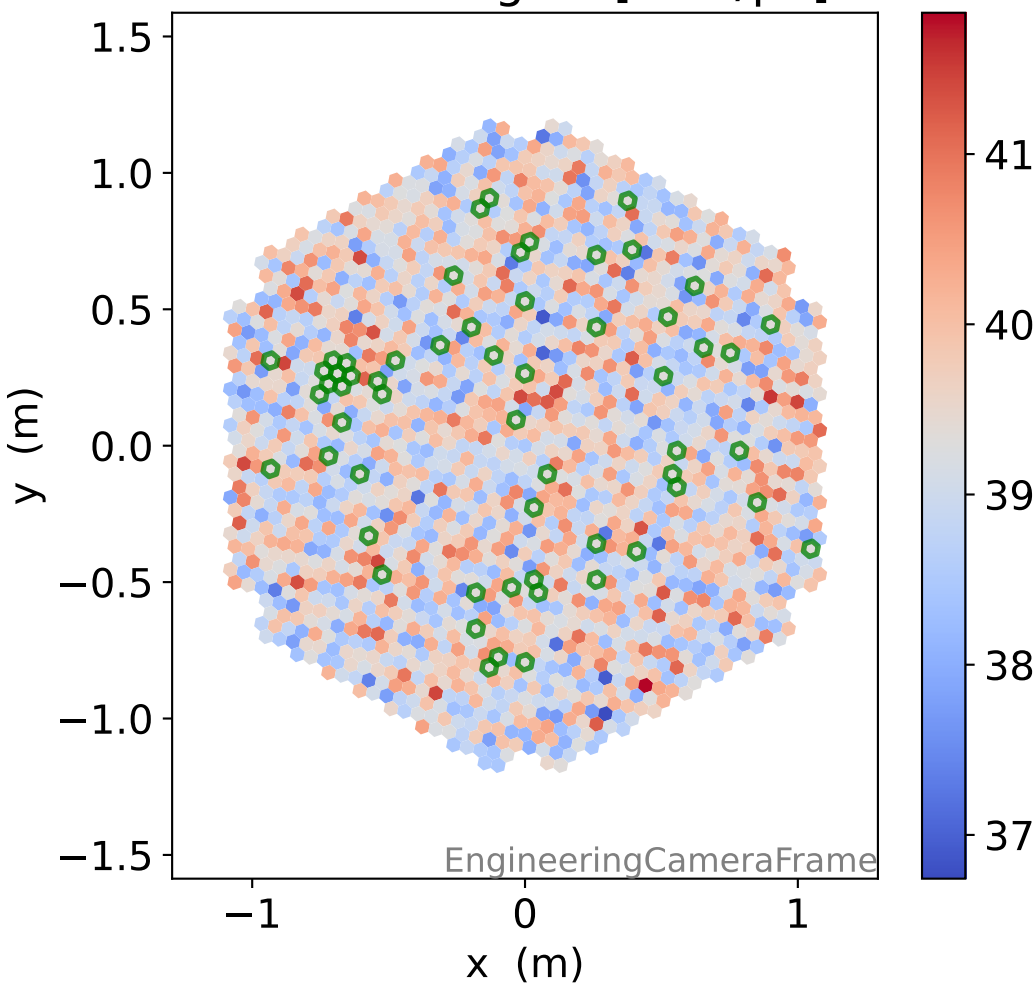

Run 7668

Run 7668

Run 7668 channel: HG

FF sample of 10000 events

pedestal sample of 10000 events

flat-fielded gain [ADC/pe]

Run 7668 channel: LG

FF sample of 10000 events

pedestal sample of 10000 events

flat-fielded gain [ADC/pe]