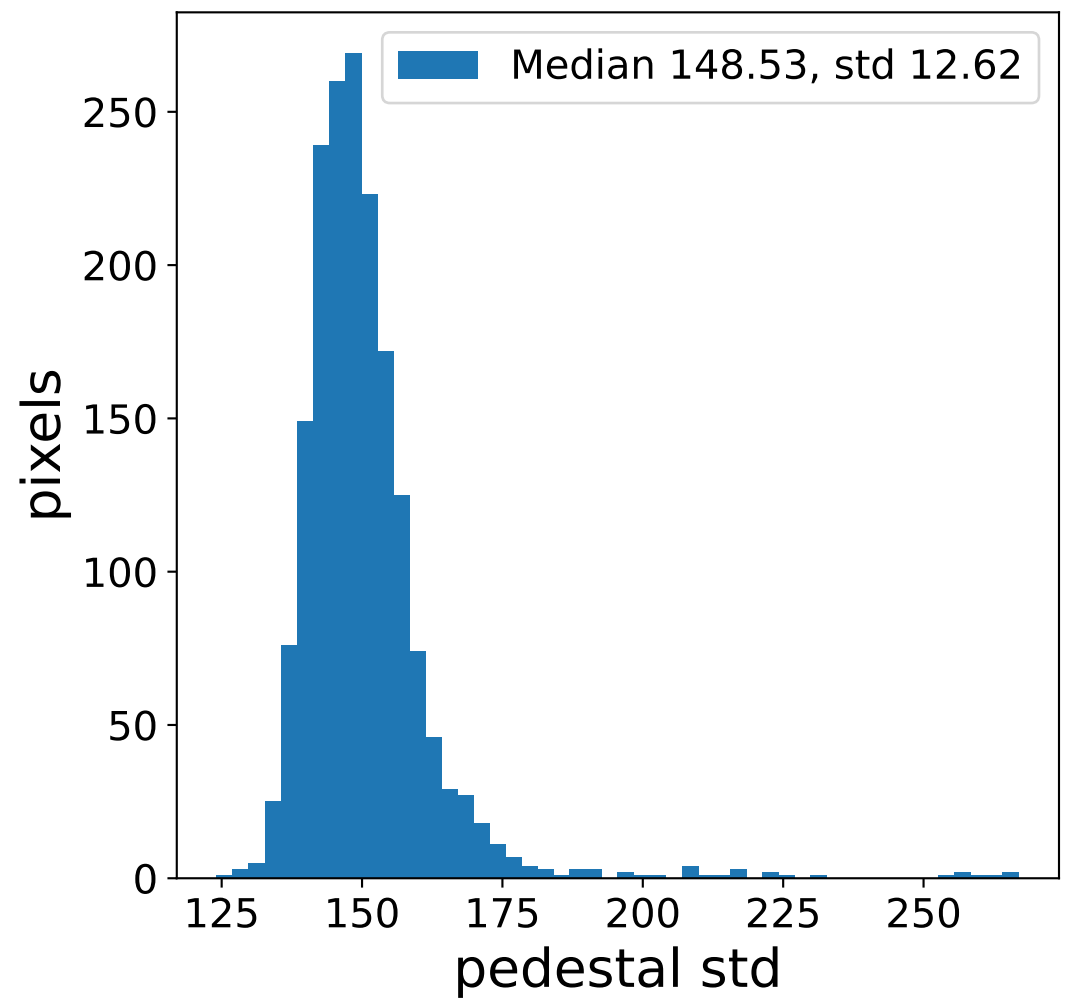

Run 7668

Run 7668

Run 7668 channel: HG

FF sample of 10000 events

pedestal sample of 10000 events

flat-fielded gain [ADC/pe]

Run 7668 channel: LG

FF sample of 10000 events

pedestal sample of 10000 events

flat-fielded gain [ADC/pe]