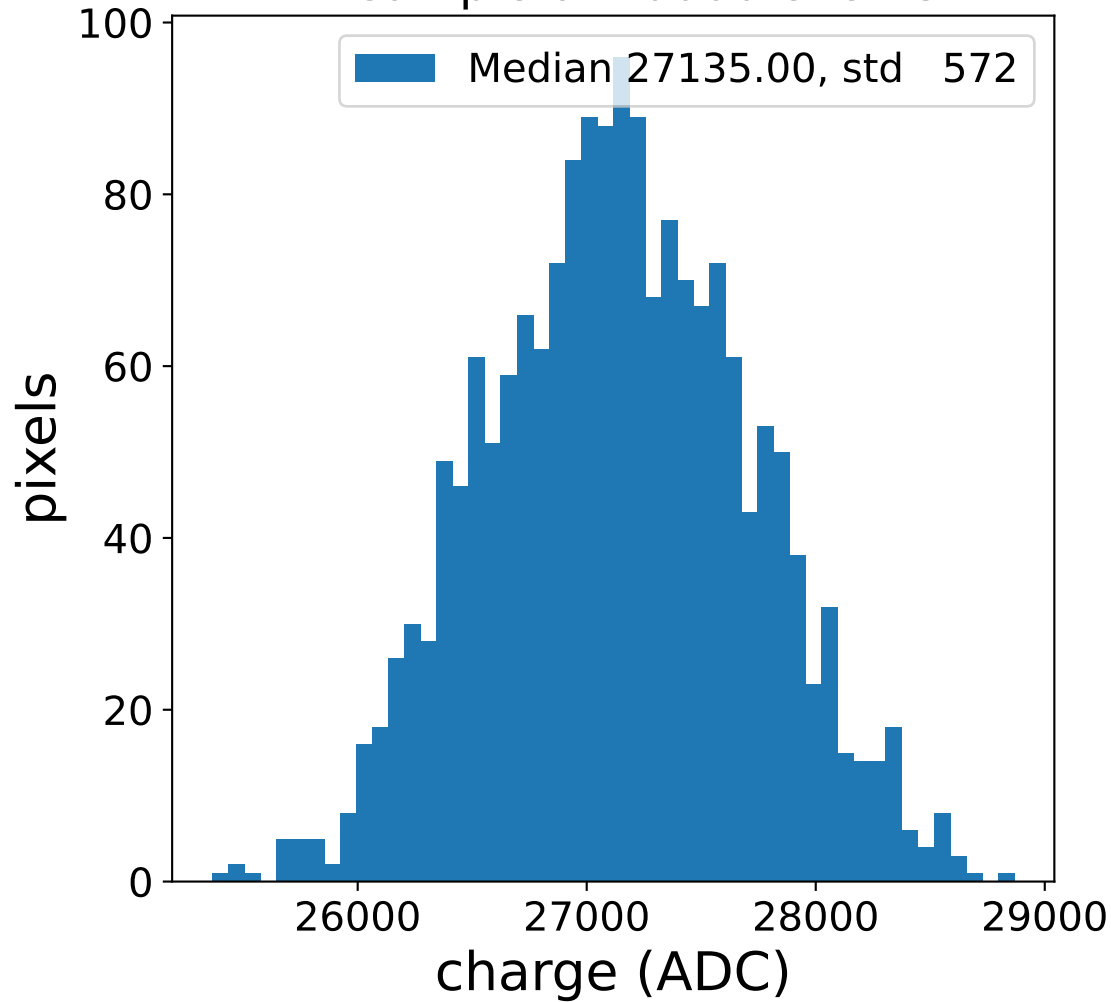

Run 7668

Run 7668

Run 7668 channel: HG

FF sample of 10000 events

pedestal sample of 10000 events

flat-fielded gain [ADC/pe]

Run 7668 channel: LG

FF sample of 10000 events

pedestal sample of 10000 events

flat-fielded gain [ADC/pe]