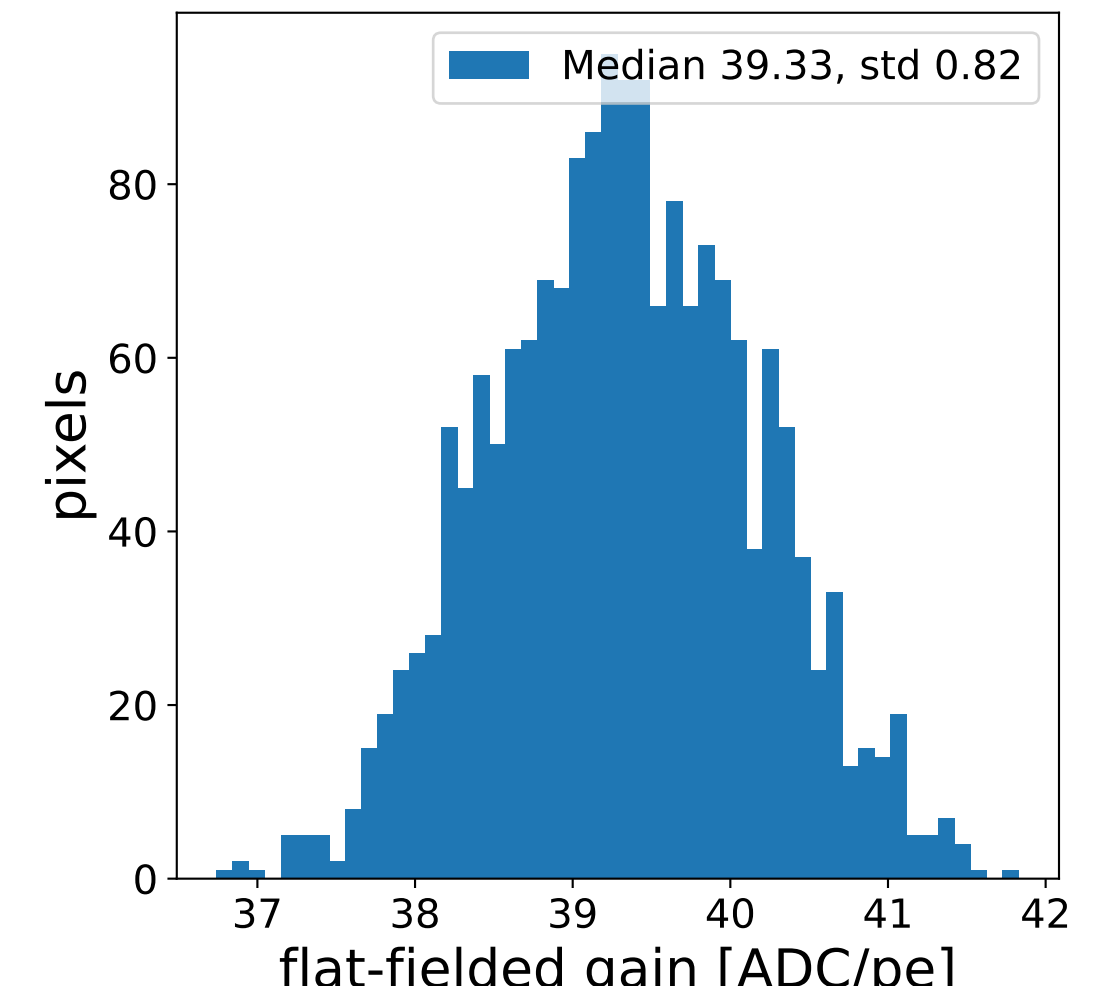

Run 7668

Run 7668

Run 7668 channel: HG

FF sample of 10000 events

pedestal sample of 10000 events

flat-fielded gain [ADC/pe]

Run 7668 channel: LG

FF sample of 10000 events

pedestal sample of 10000 events

flat-fielded gain [ADC/pe]