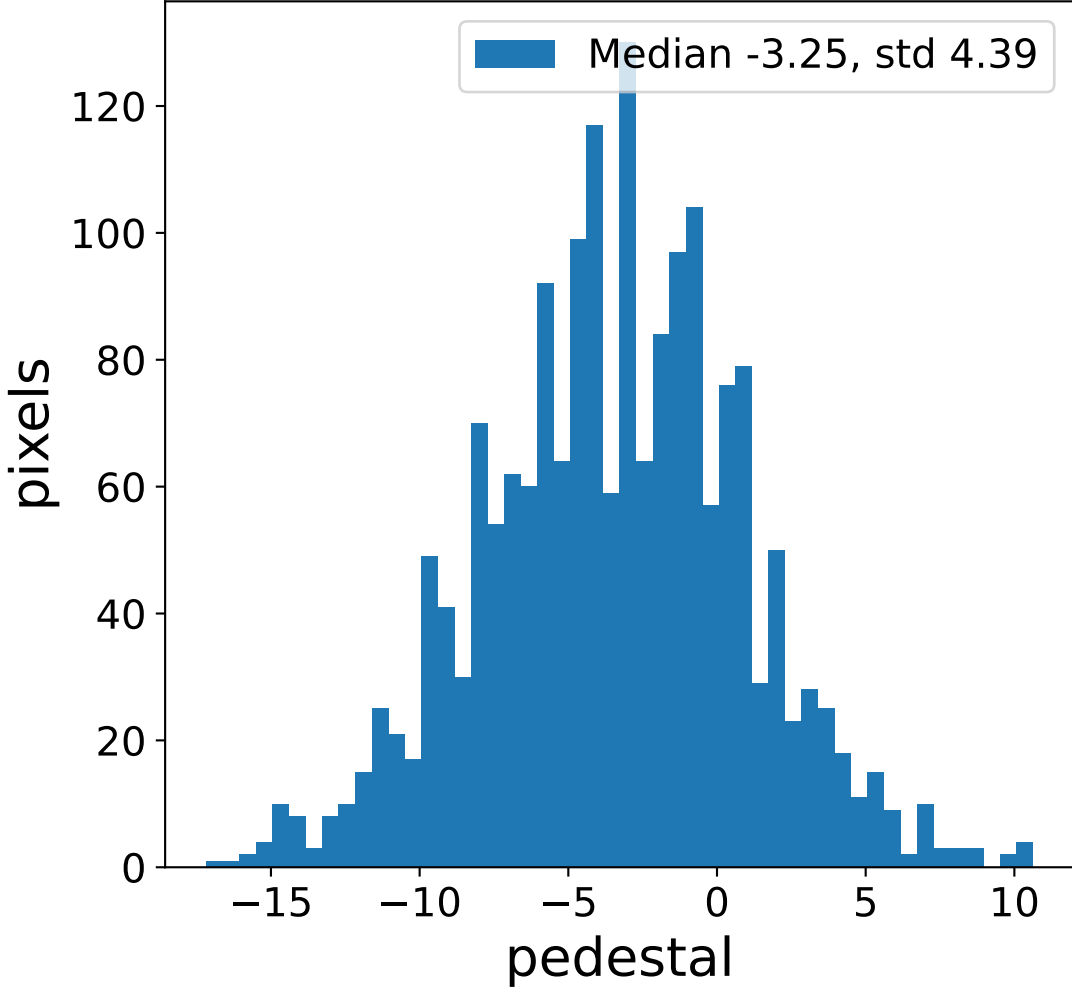

Run 7668

Run 7668

Run 7668 channel: HG

FF sample of 10000 events

pedestal sample of 10000 events

flat-fielded gain [ADC/pe]

Run 7668 channel: LG

FF sample of 10000 events

pedestal sample of 10000 events

flat-fielded gain [ADC/pe]