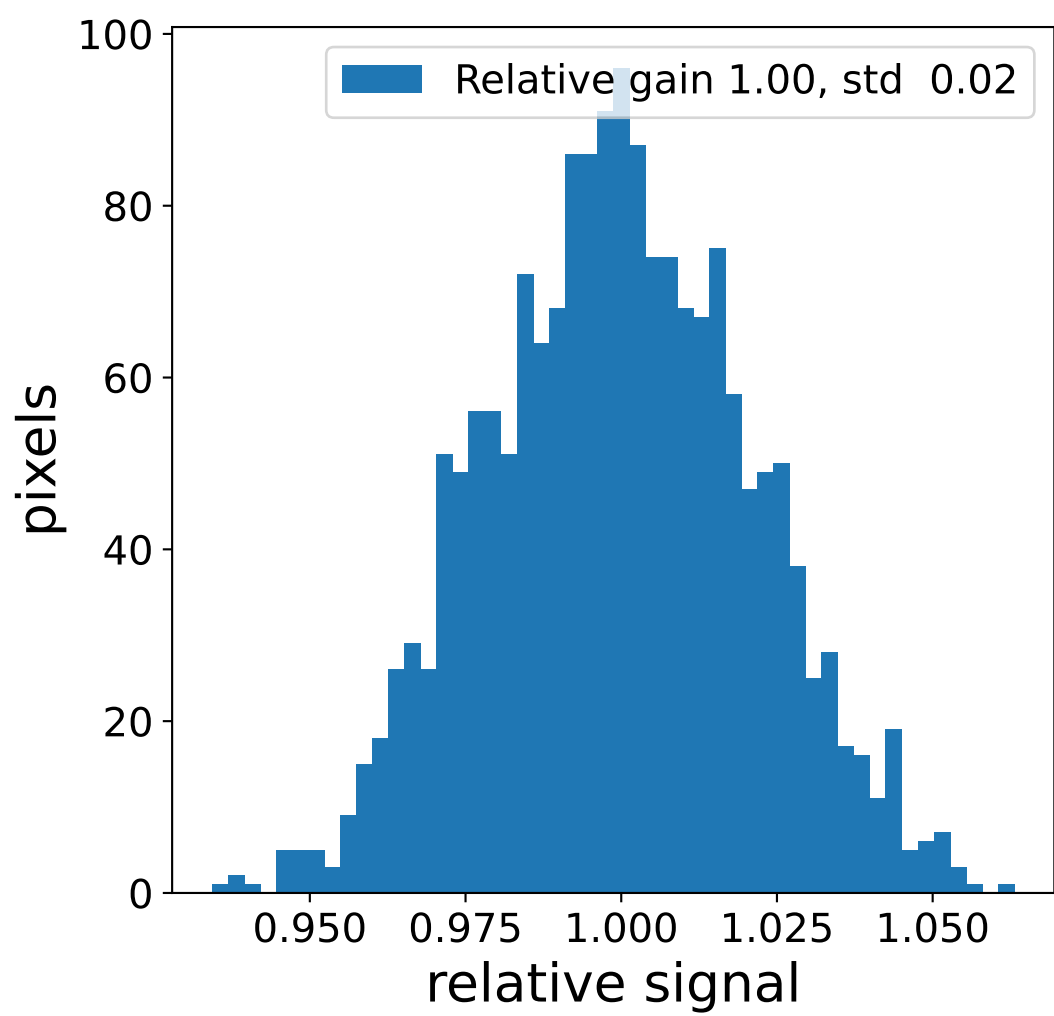

Run 7668

Run 7668

Run 7668 channel: HG

FF sample of 10000 events

pedestal sample of 10000 events

flat-fielded gain [ADC/pe]

Run 7668 channel: LG

FF sample of 10000 events

pedestal sample of 10000 events

flat-fielded gain [ADC/pe]