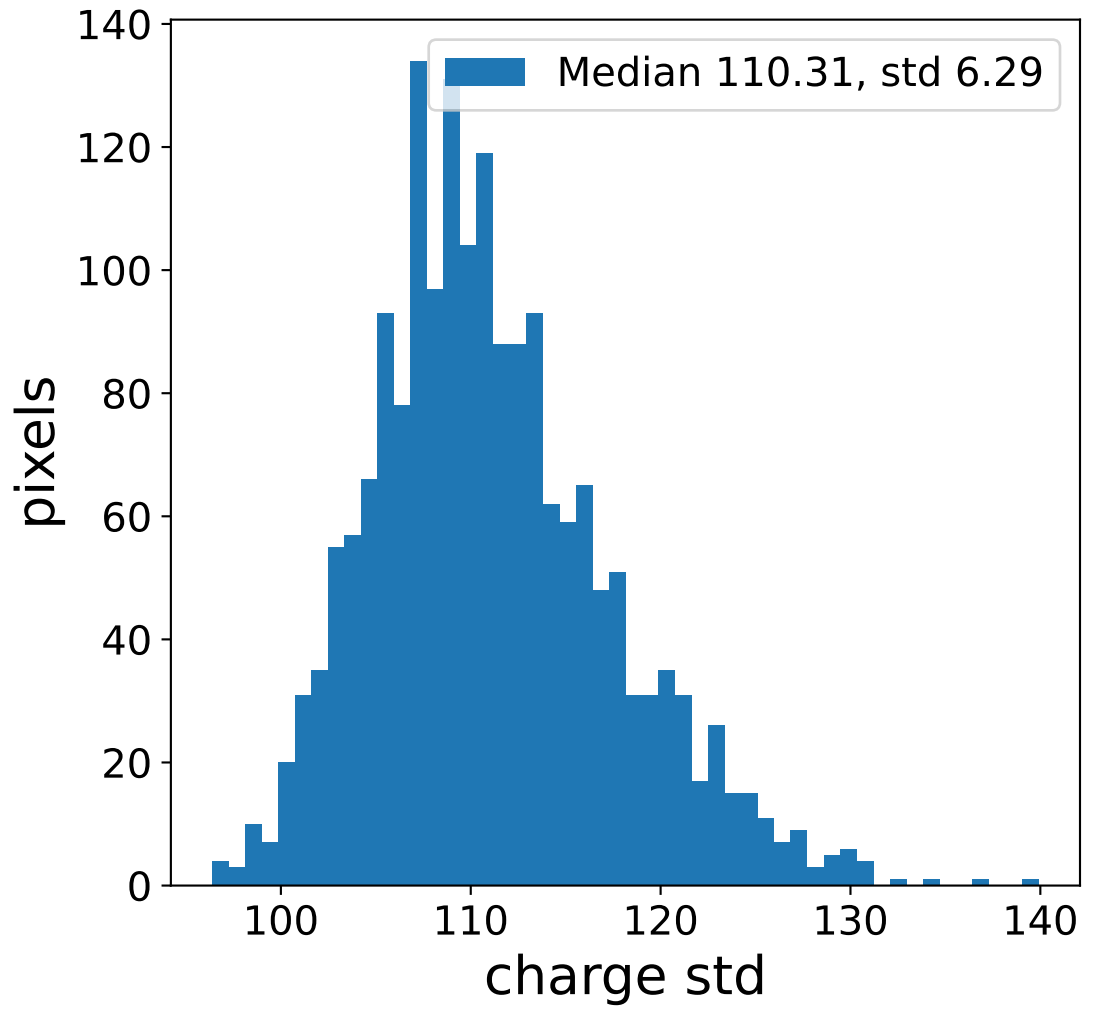

Run 7668

Run 7668

Run 7668 channel: HG

FF sample of 10000 events

pedestal sample of 10000 events

flat-fielded gain [ADC/pe]

Run 7668 channel: LG

FF sample of 10000 events

pedestal sample of 10000 events

flat-fielded gain [ADC/pe]