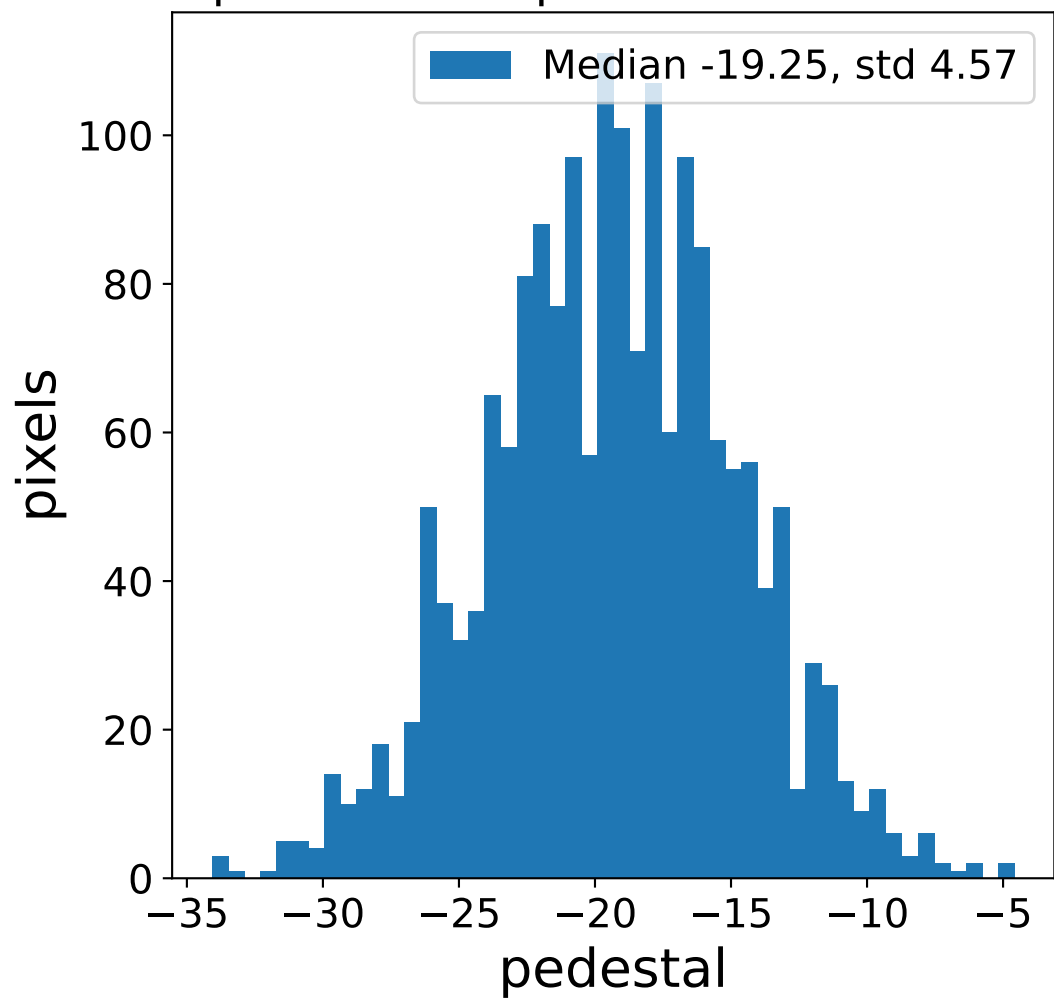

Run 7668

Run 7668

Run 7668 channel: HG

FF sample of 10000 events

pedestal sample of 10000 events

flat-fielded gain [ADC/pe]

Run 7668 channel: LG

FF sample of 10000 events

pedestal sample of 10000 events

flat-fielded gain [ADC/pe]