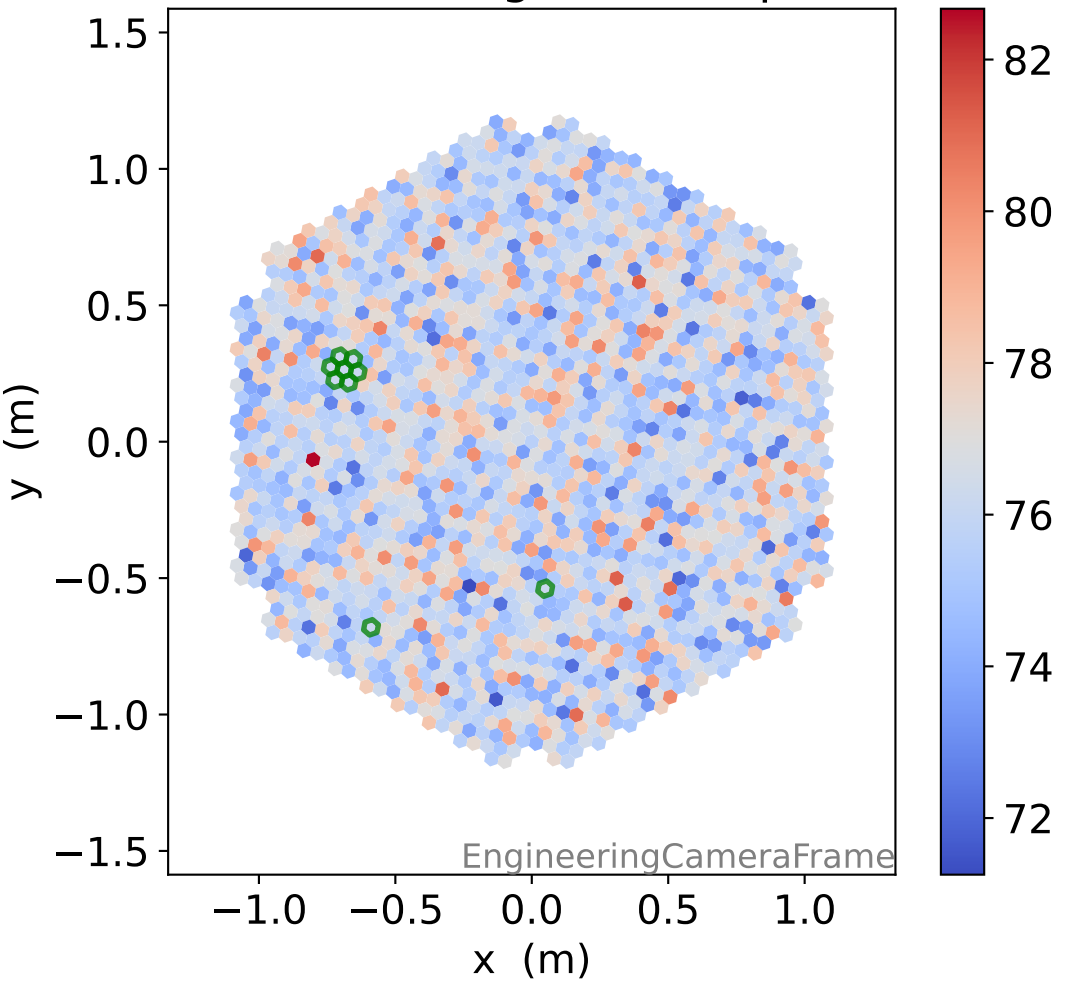

Run 7664

Run 7664

Run 7664 channel: HG

FF sample of 10000 events

pedestal sample of 10000 events

flat-fielded gain [ADC/pe]

Run 7664 channel: LG

FF sample of 10000 events

pedestal sample of 10000 events

flat-fielded gain [ADC/pe]