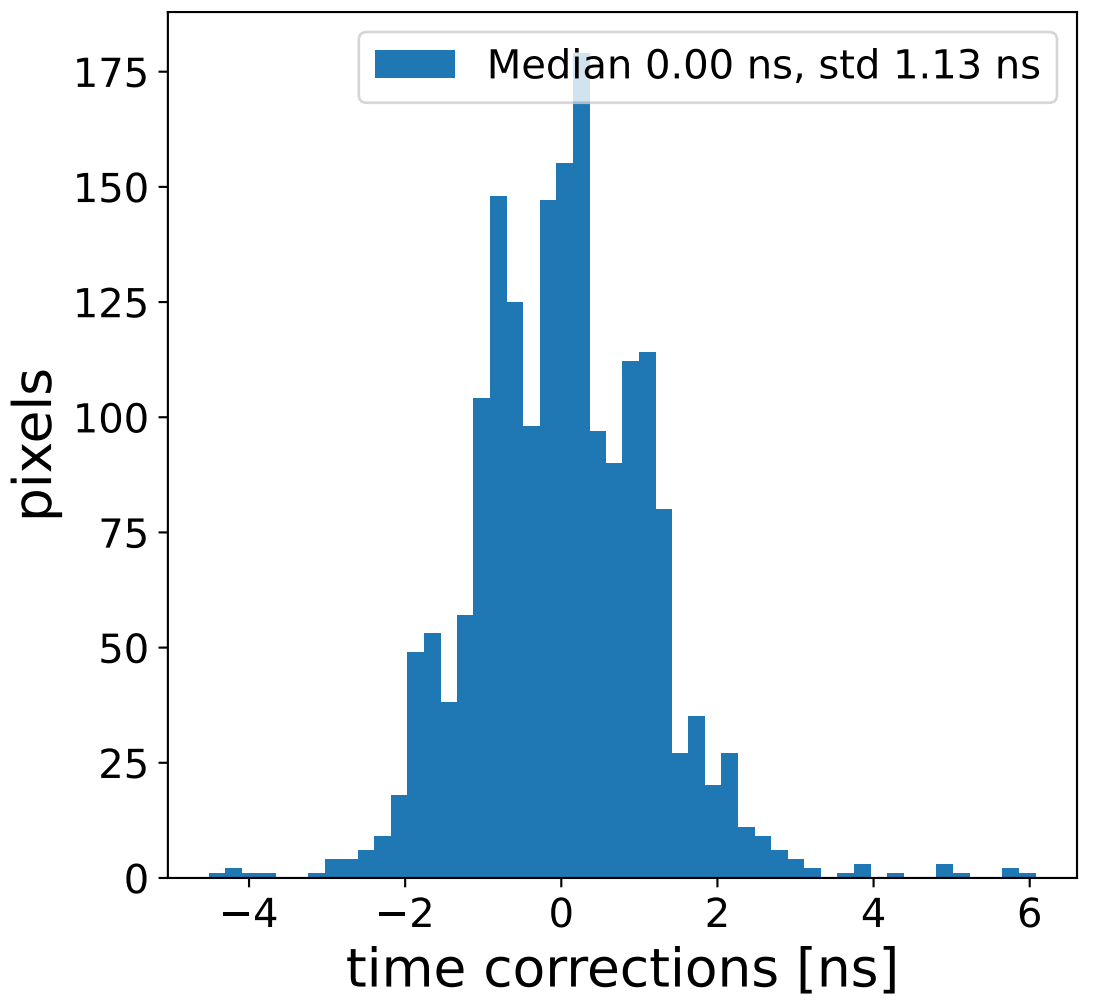

Run 7664

Run 7664

Run 7664 channel: HG

FF sample of 10000 events

pedestal sample of 10000 events

flat-fielded gain [ADC/pe]

Run 7664 channel: LG

FF sample of 10000 events

pedestal sample of 10000 events

flat-fielded gain [ADC/pe]