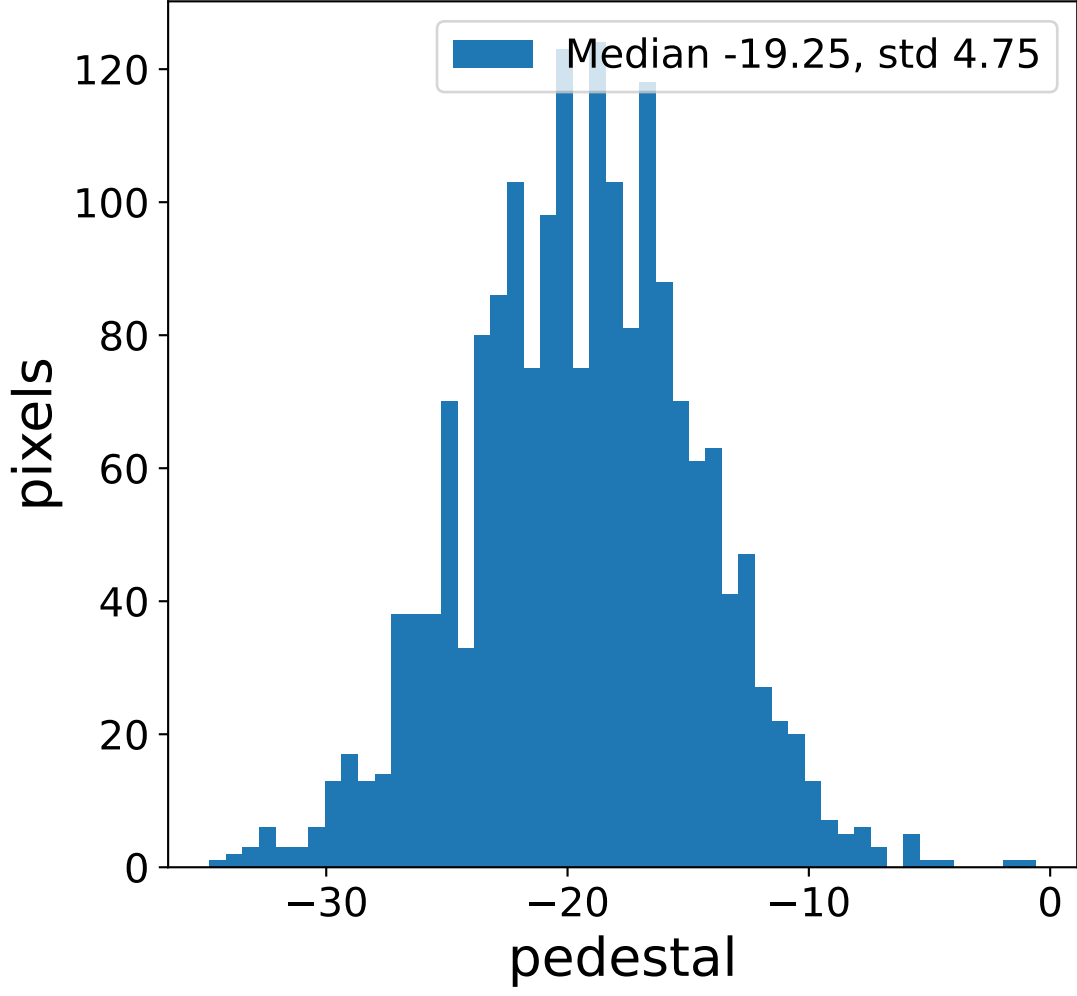

Run 7664

Run 7664

Run 7664 channel: HG

FF sample of 10000 events

pedestal sample of 10000 events

flat-fielded gain [ADC/pe]

Run 7664 channel: LG

FF sample of 10000 events

pedestal sample of 10000 events

flat-fielded gain [ADC/pe]