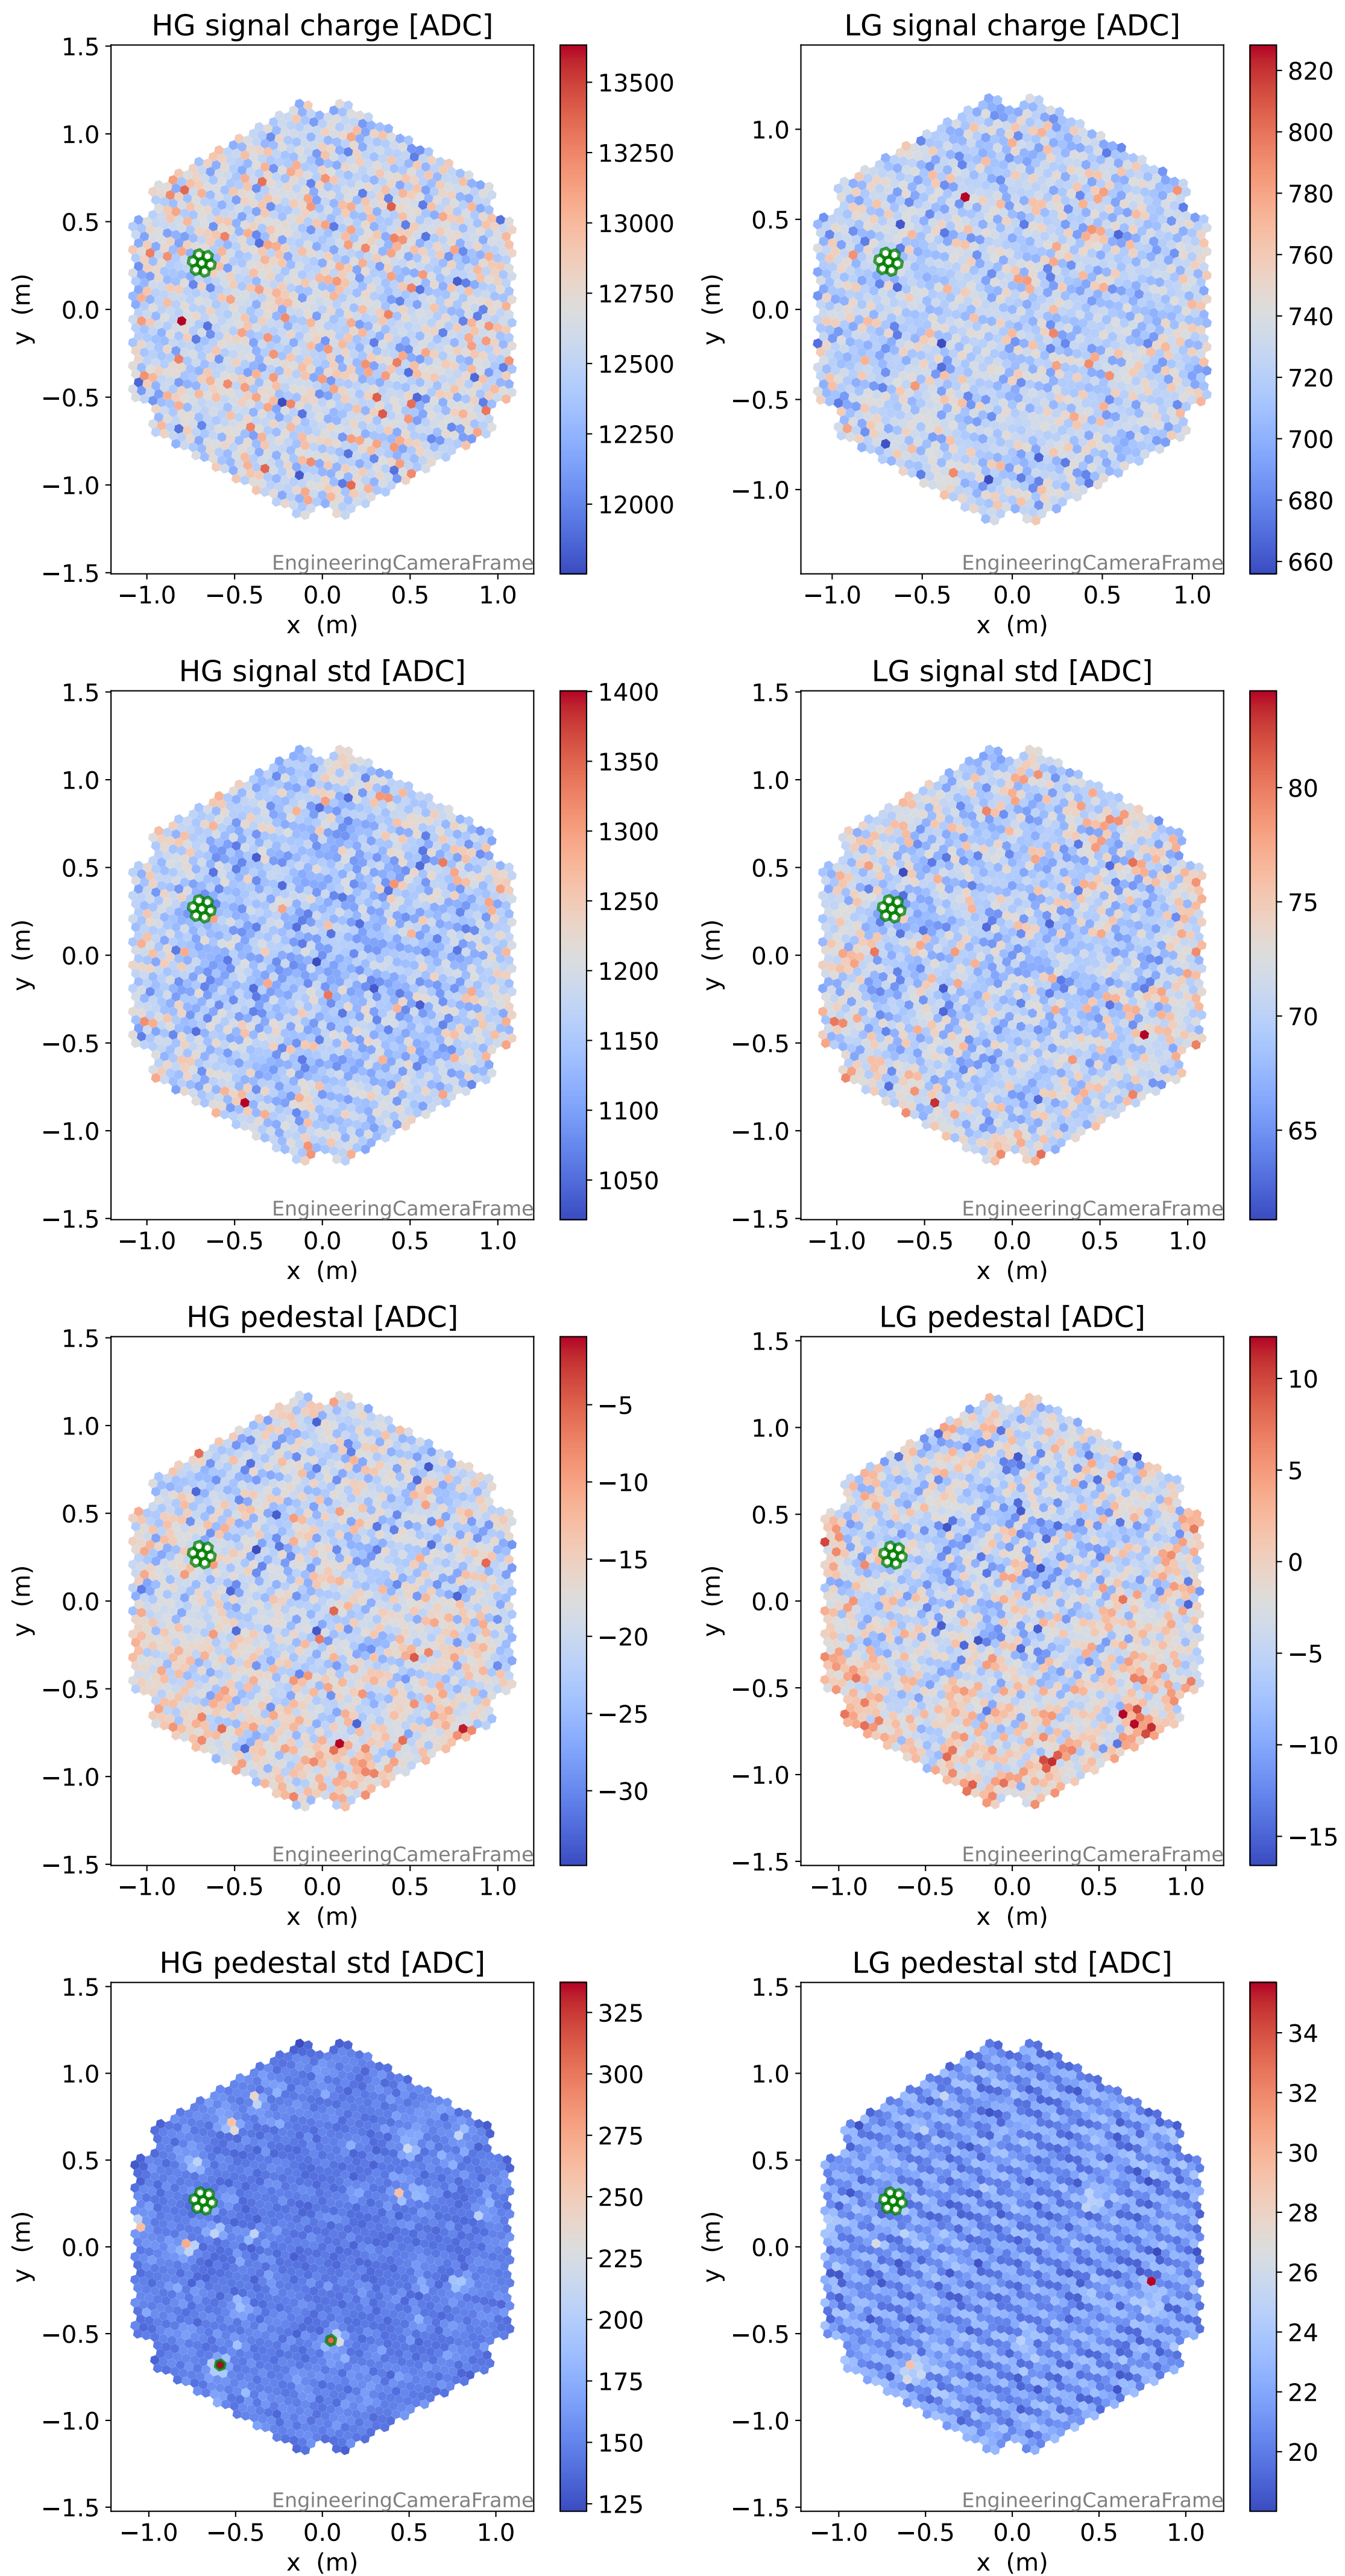

Run 7664

Run 7664

Run 7664 channel: HG

FF sample of 10000 events

pedestal sample of 10000 events

flat-fielded gain [ADC/pe]

Run 7664 channel: LG

FF sample of 10000 events

pedestal sample of 10000 events

flat-fielded gain [ADC/pe]