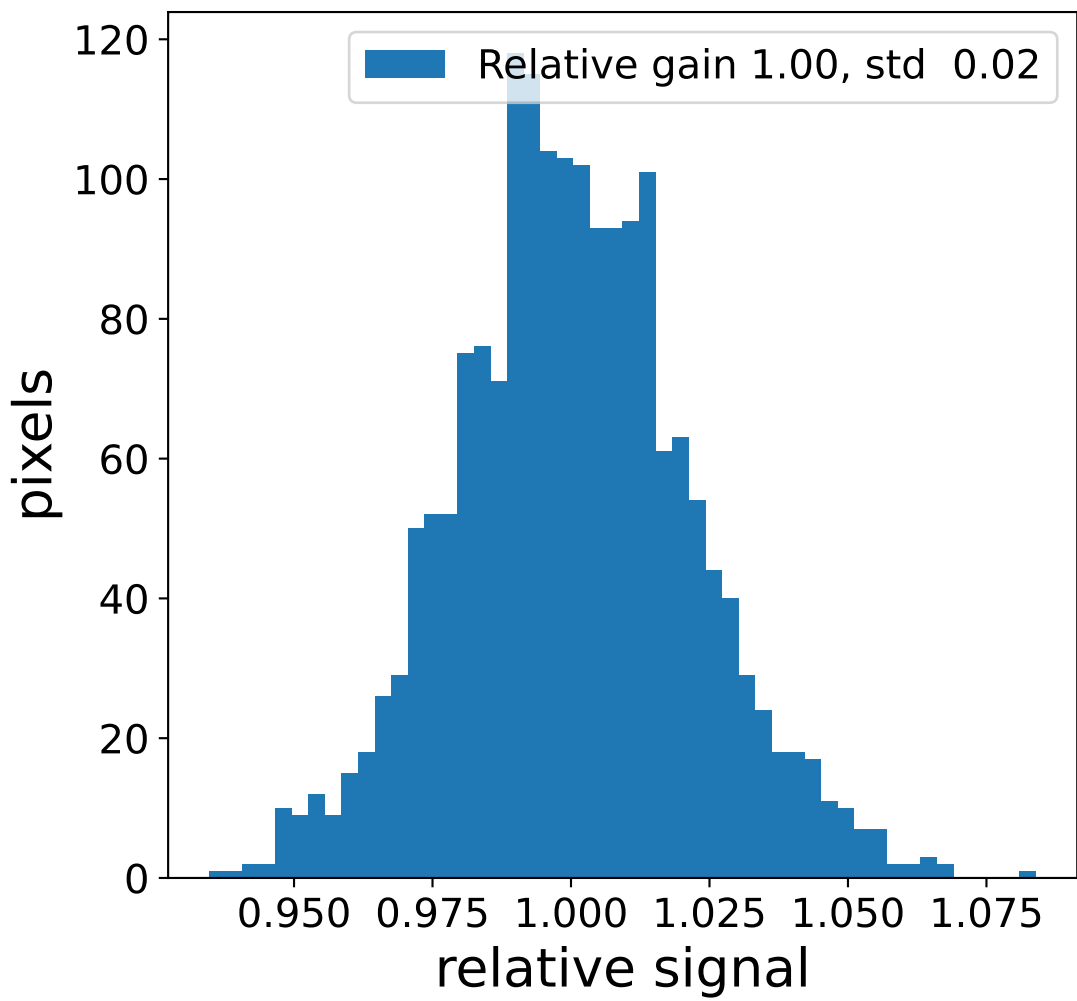

Run 7664

Run 7664

Run 7664 channel: HG

FF sample of 10000 events

pedestal sample of 10000 events

flat-fielded gain [ADC/pe]

Run 7664 channel: LG

FF sample of 10000 events

pedestal sample of 10000 events

flat-fielded gain [ADC/pe]