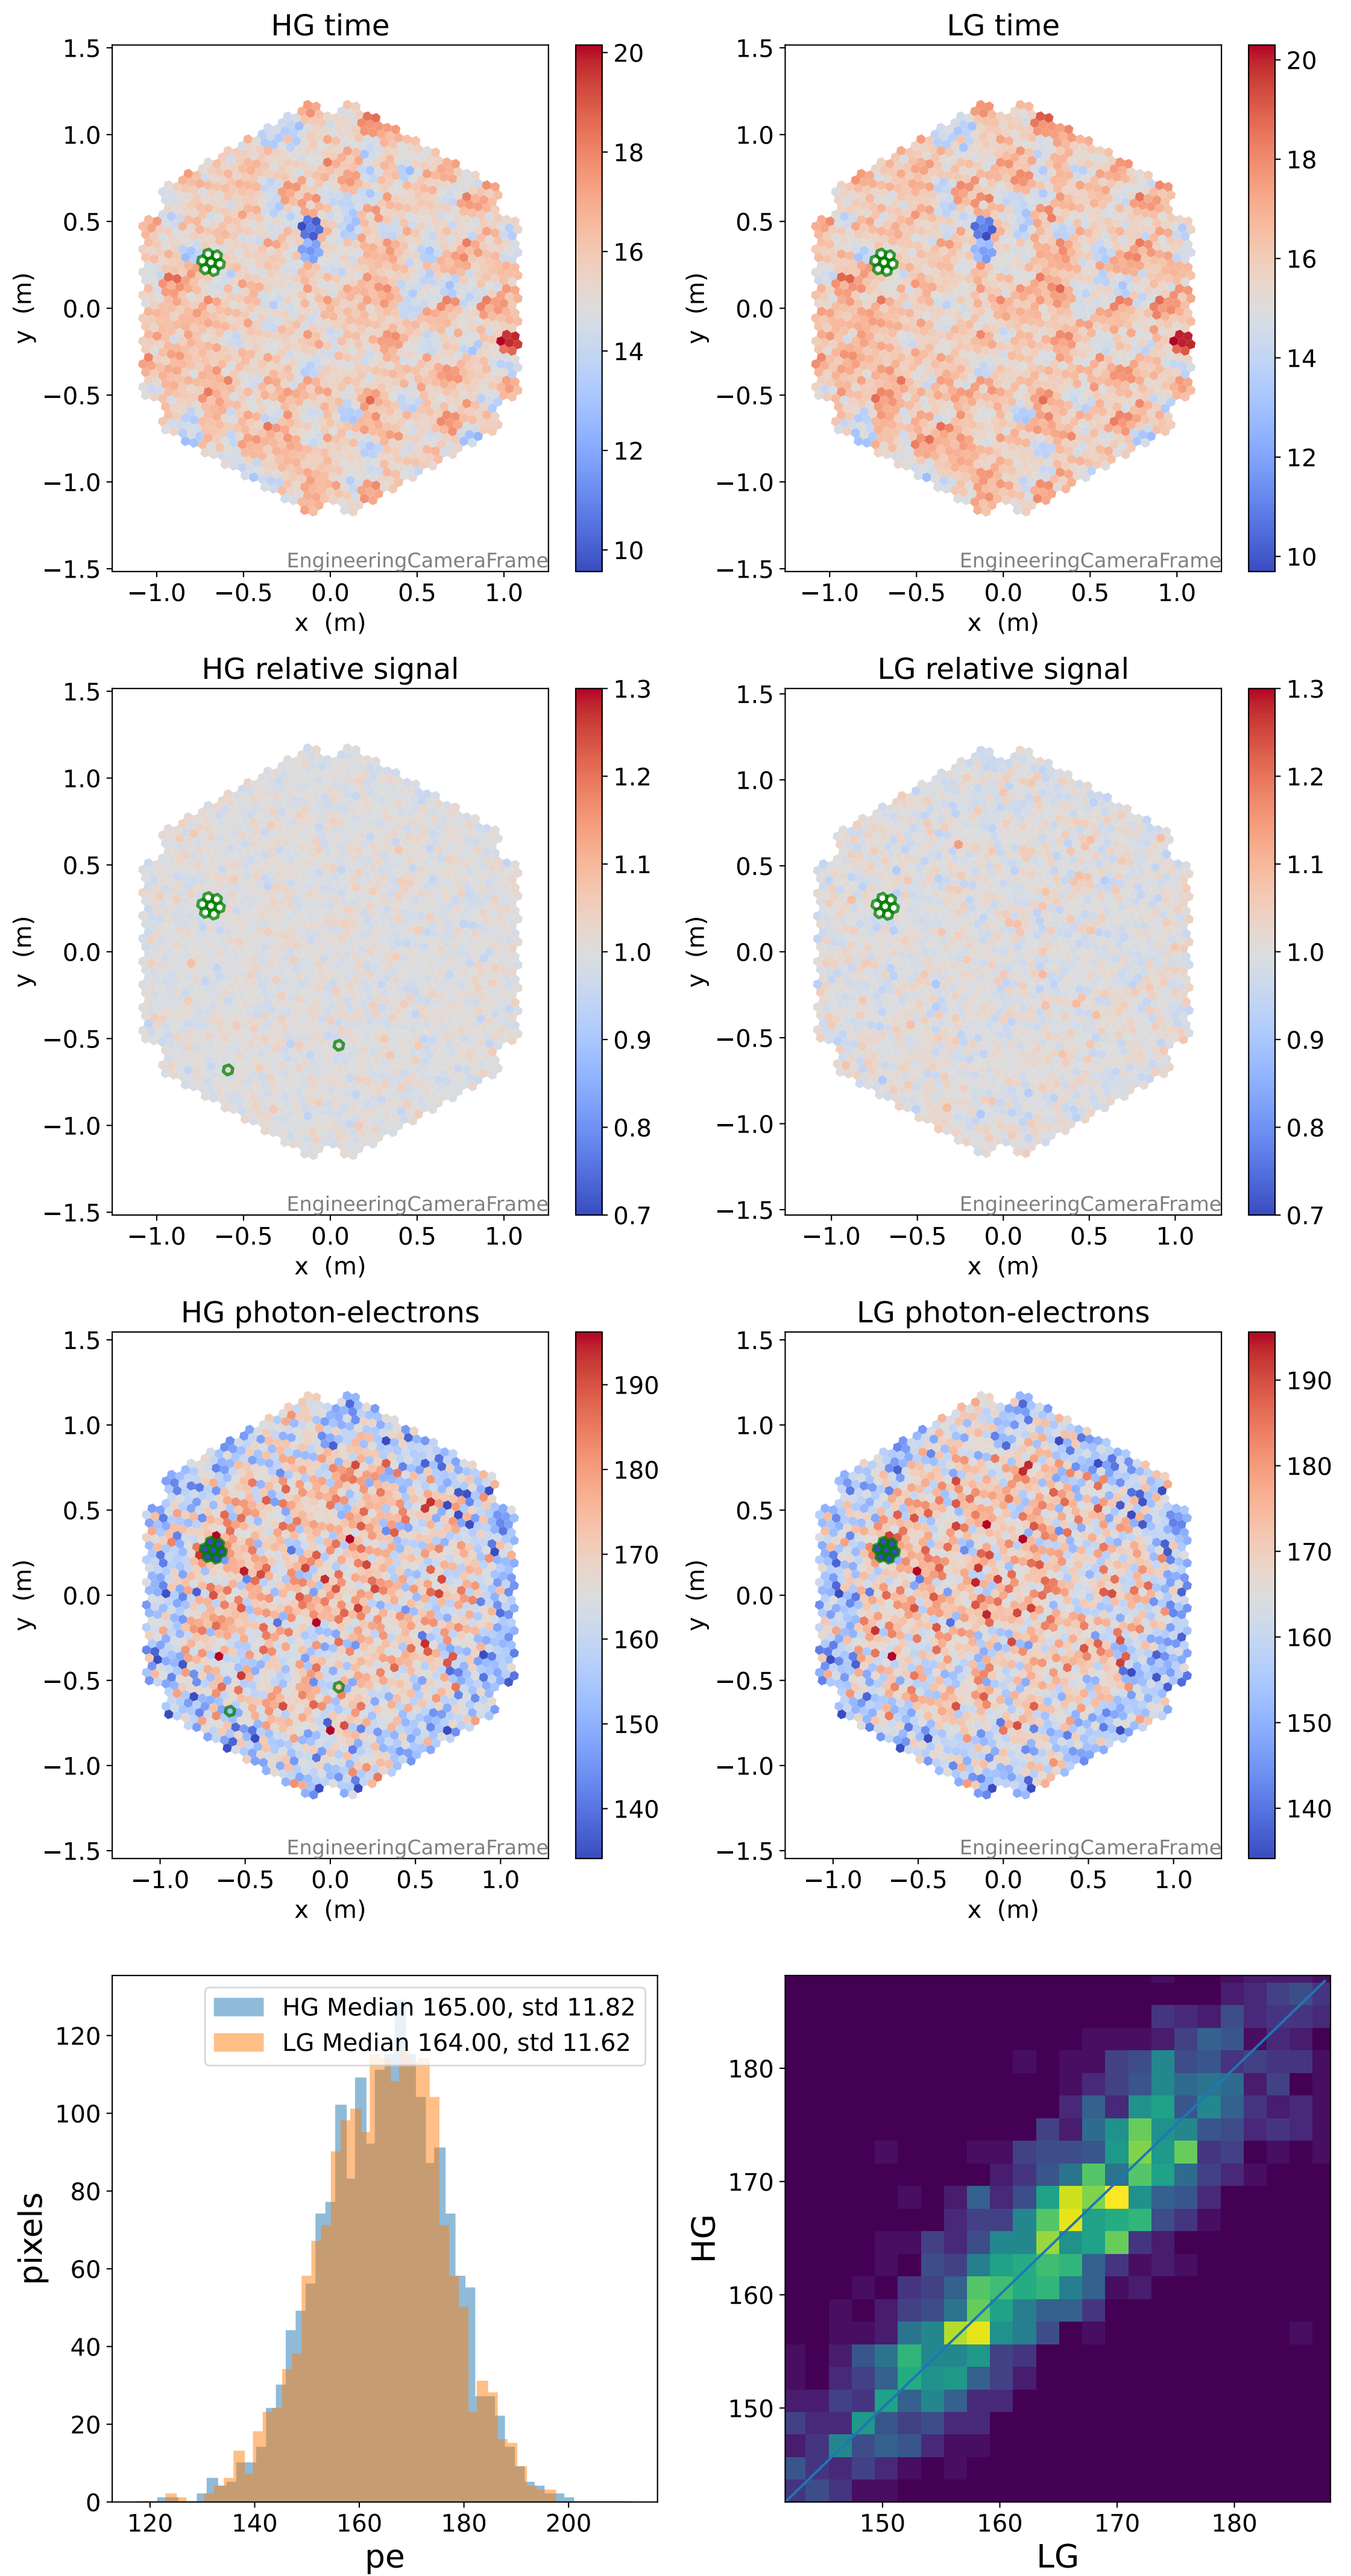

Run 7664

Run 7664

Run 7664 channel: HG

FF sample of 10000 events

pedestal sample of 10000 events

flat-fielded gain [ADC/pe]

Run 7664 channel: LG

FF sample of 10000 events

pedestal sample of 10000 events

flat-fielded gain [ADC/pe]