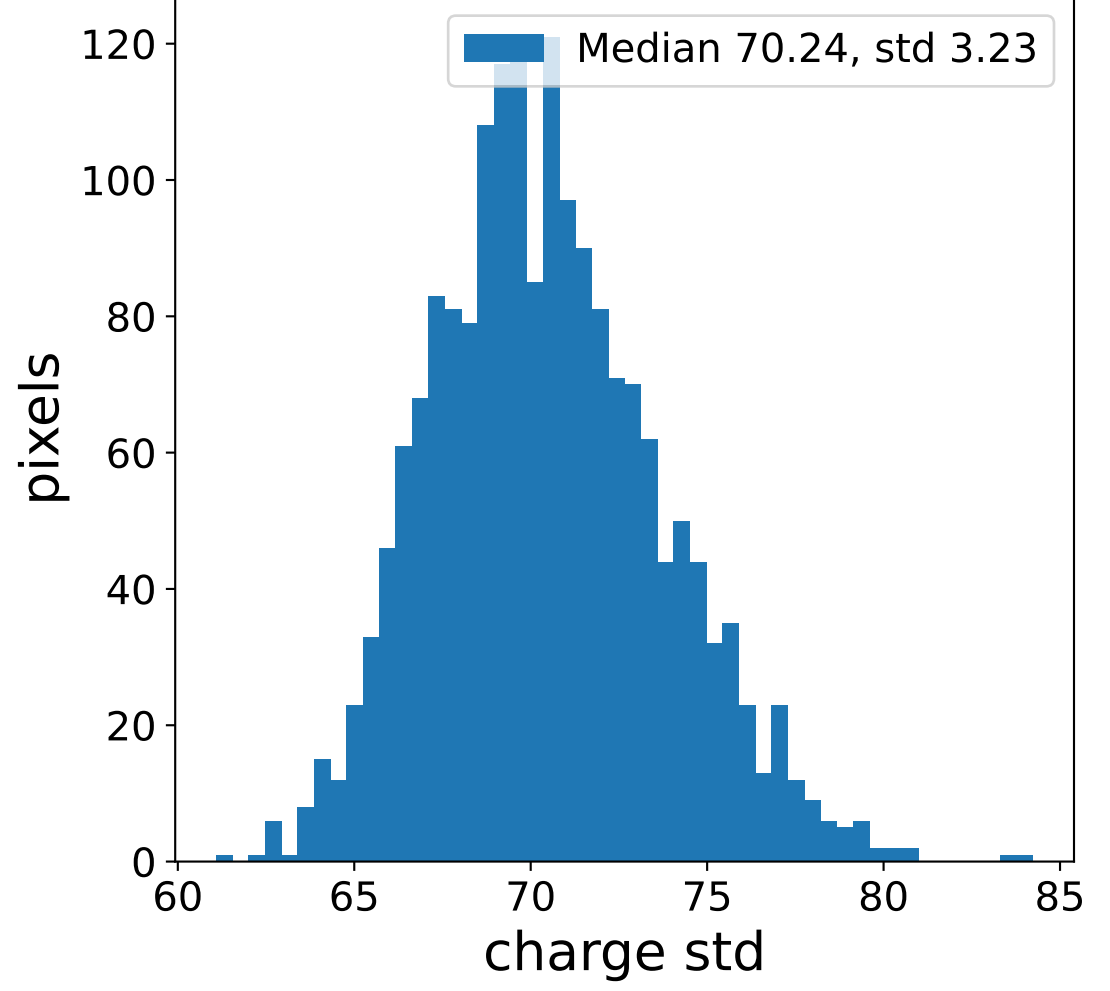

Run 7664

Run 7664

Run 7664 channel: HG

FF sample of 10000 events

pedestal sample of 10000 events

flat-fielded gain [ADC/pe]

Run 7664 channel: LG

FF sample of 10000 events

pedestal sample of 10000 events

flat-fielded gain [ADC/pe]