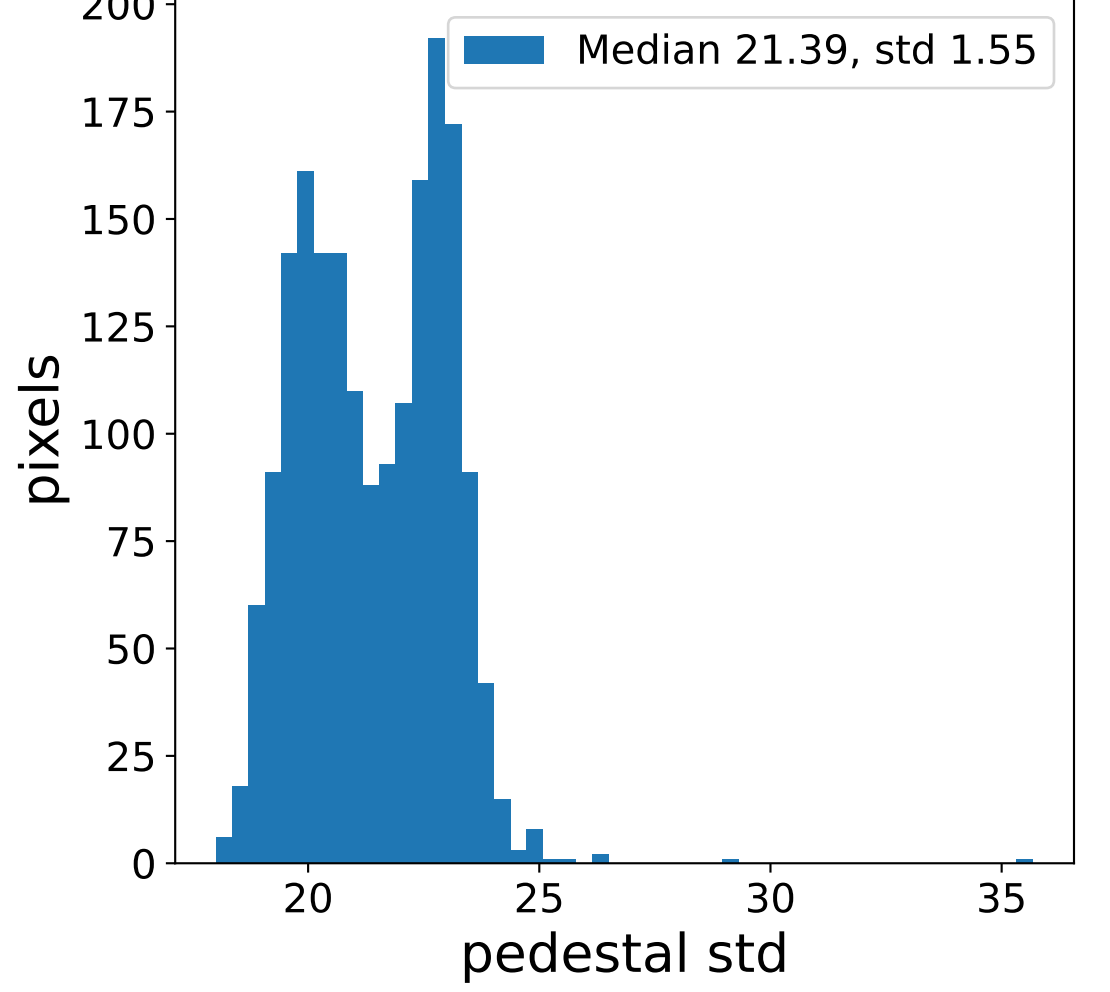

Run 7664

Run 7664

Run 7664 channel: HG

FF sample of 10000 events

pedestal sample of 10000 events

flat-fielded gain [ADC/pe]

Run 7664 channel: LG

FF sample of 10000 events

pedestal sample of 10000 events

flat-fielded gain [ADC/pe]