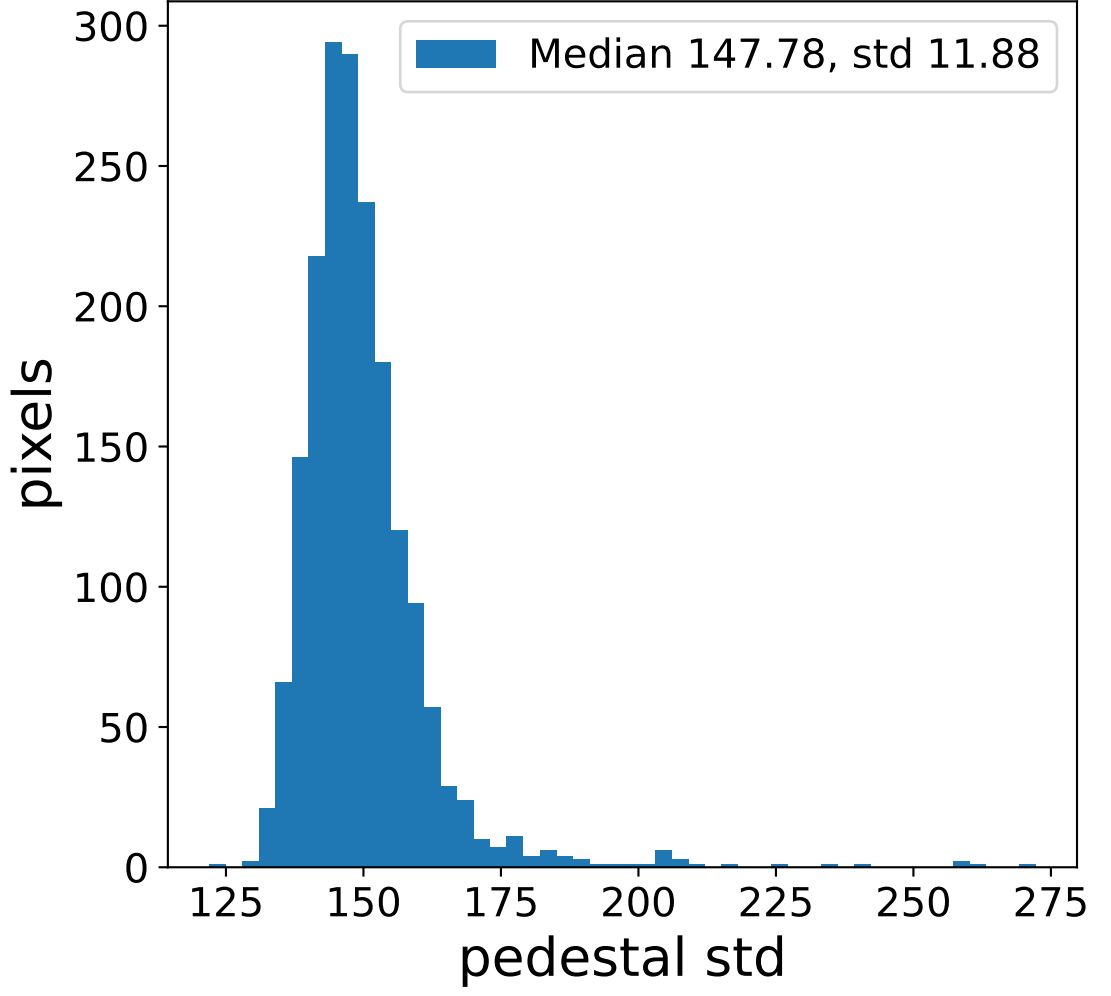

Run 7664

Run 7664

Run 7664 channel: HG

FF sample of 10000 events

pedestal sample of 10000 events

flat-fielded gain [ADC/pe]

Run 7664 channel: LG

FF sample of 10000 events

pedestal sample of 10000 events

flat-fielded gain [ADC/pe]