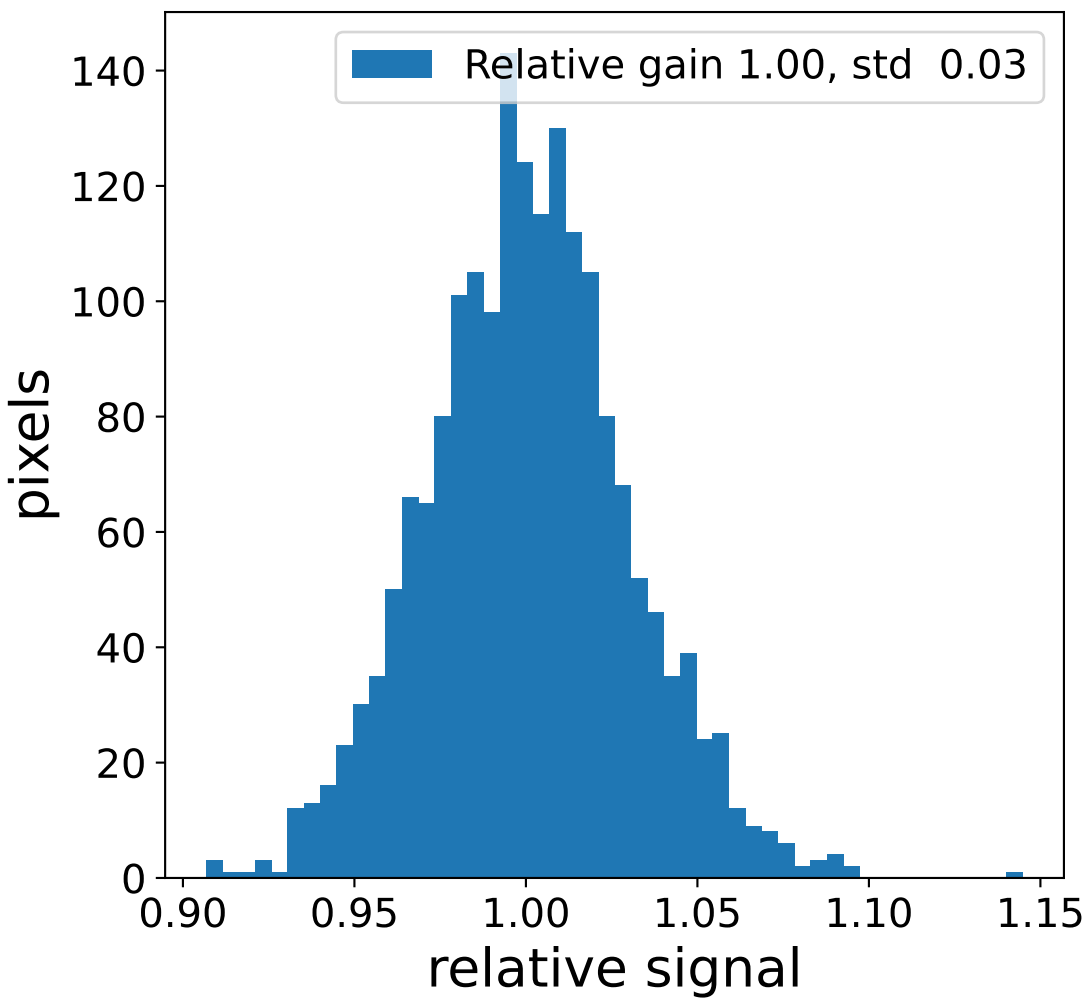

Run 7664

Run 7664

Run 7664 channel: HG

FF sample of 10000 events

pedestal sample of 10000 events

flat-fielded gain [ADC/pe]

Run 7664 channel: LG

FF sample of 10000 events

pedestal sample of 10000 events

flat-fielded gain [ADC/pe]