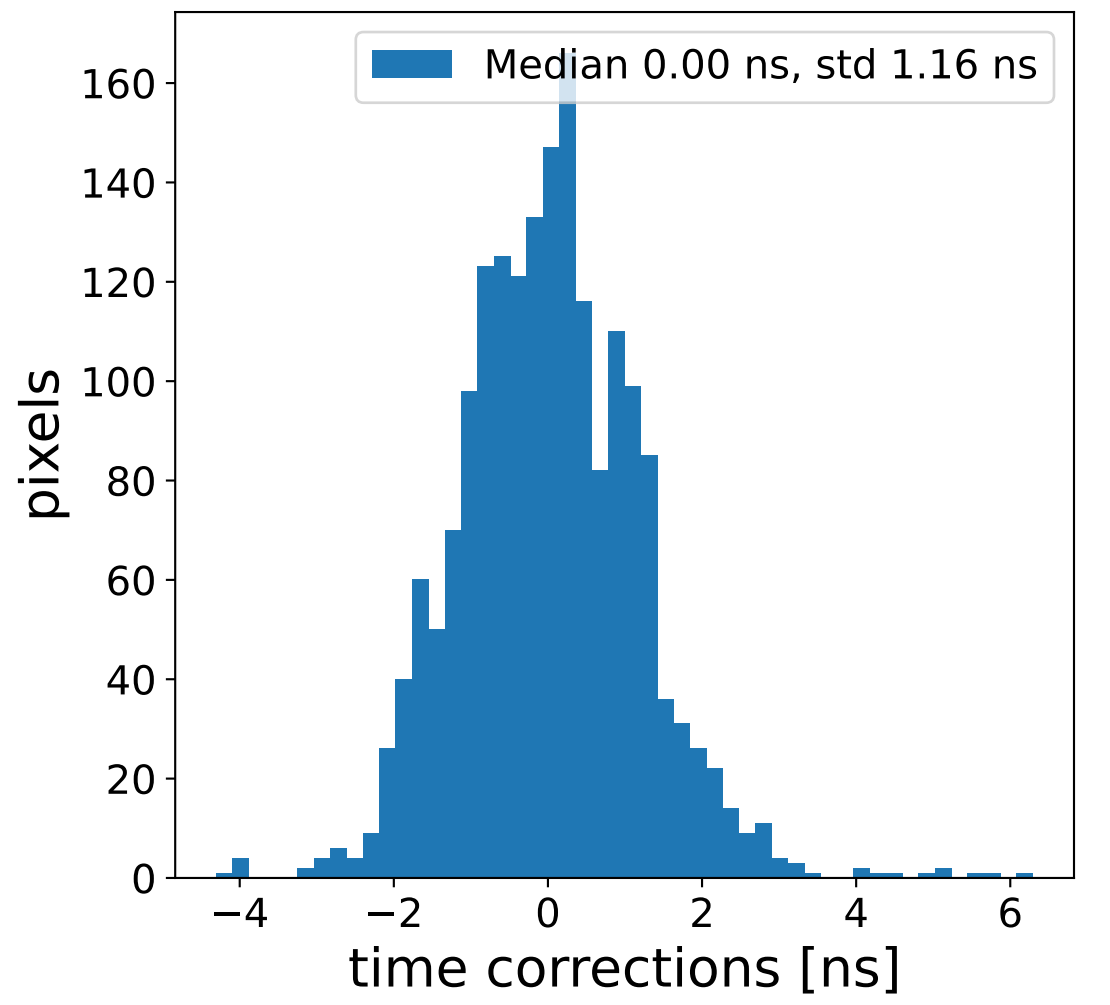

Run 7664

Run 7664

Run 7664 channel: HG

FF sample of 10000 events

pedestal sample of 10000 events

flat-fielded gain [ADC/pe]

Run 7664 channel: LG

FF sample of 10000 events

pedestal sample of 10000 events

flat-fielded gain [ADC/pe]