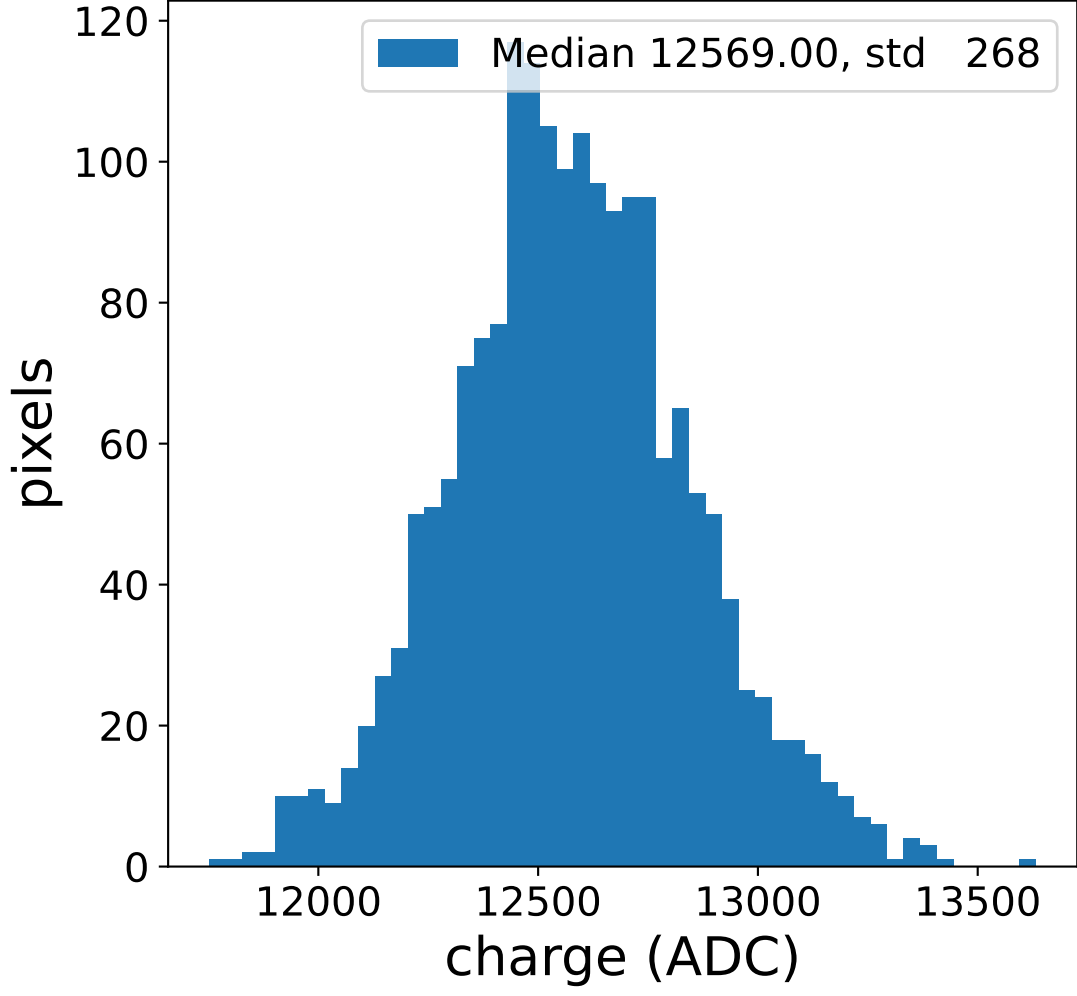

Run 7664

Run 7664

Run 7664 channel: HG

FF sample of 10000 events

pedestal sample of 10000 events

flat-fielded gain [ADC/pe]

Run 7664 channel: LG

FF sample of 10000 events

pedestal sample of 10000 events

flat-fielded gain [ADC/pe]