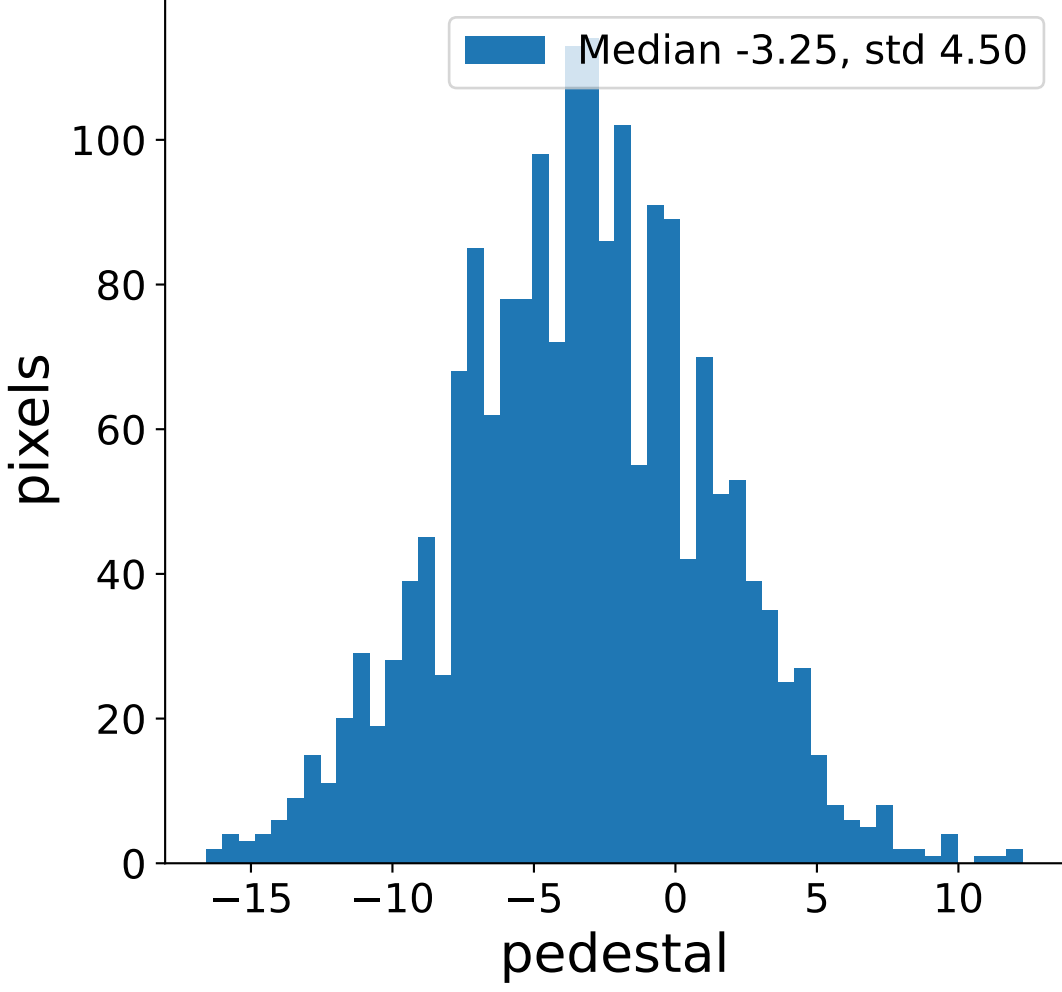

Run 7664

Run 7664

Run 7664 channel: HG

FF sample of 10000 events

pedestal sample of 10000 events

flat-fielded gain [ADC/pe]

Run 7664 channel: LG

FF sample of 10000 events

pedestal sample of 10000 events

flat-fielded gain [ADC/pe]