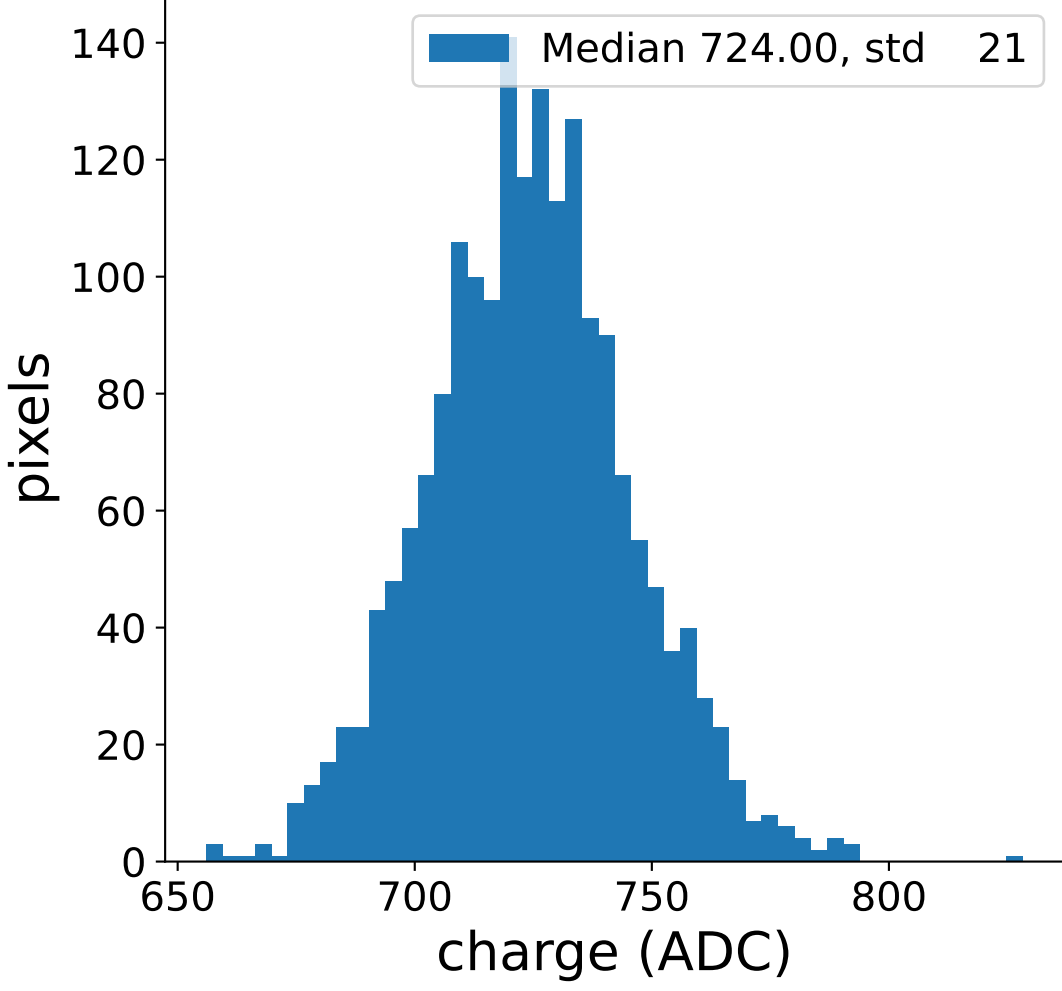

Run 7664

Run 7664

Run 7664 channel: HG

FF sample of 10000 events

pedestal sample of 10000 events

flat-fielded gain [ADC/pe]

Run 7664 channel: LG

FF sample of 10000 events

pedestal sample of 10000 events

flat-fielded gain [ADC/pe]