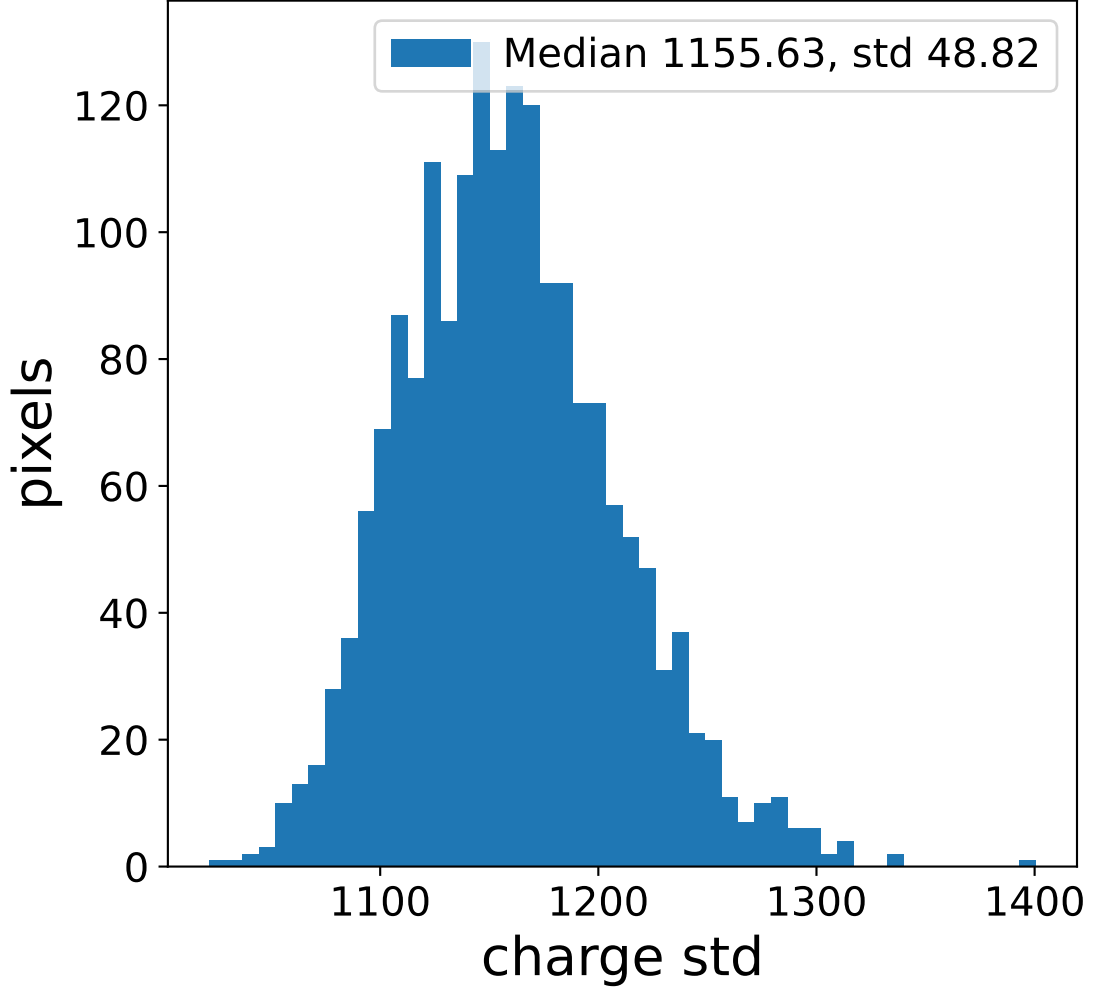

Run 7664

Run 7664

Run 7664 channel: HG

FF sample of 10000 events

pedestal sample of 10000 events

flat-fielded gain [ADC/pe]

Run 7664 channel: LG

FF sample of 10000 events

pedestal sample of 10000 events

flat-fielded gain [ADC/pe]