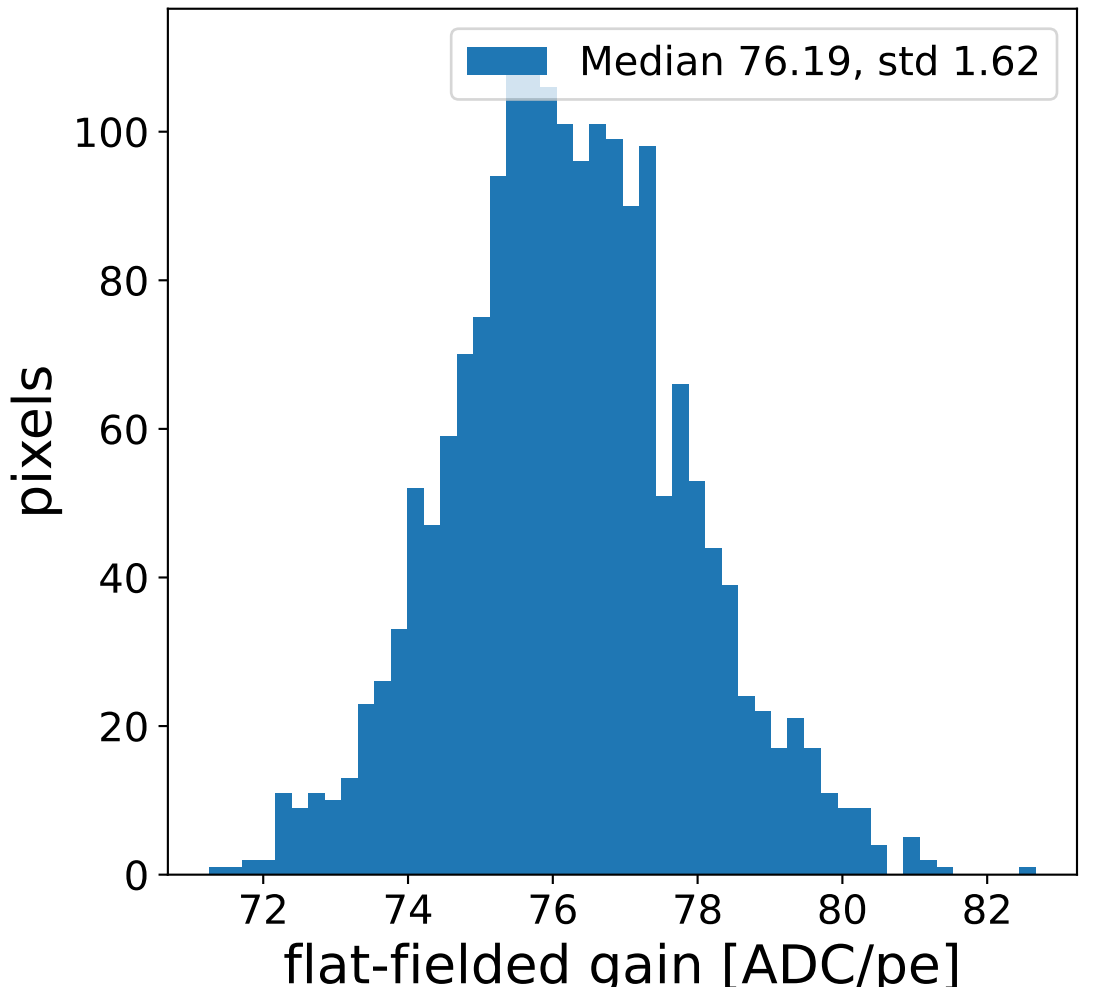

Run 7664

Run 7664

Run 7664 channel: HG

FF sample of 10000 events

pedestal sample of 10000 events

flat-fielded gain [ADC/pe]

Run 7664 channel: LG

FF sample of 10000 events

pedestal sample of 10000 events

flat-fielded gain [ADC/pe]