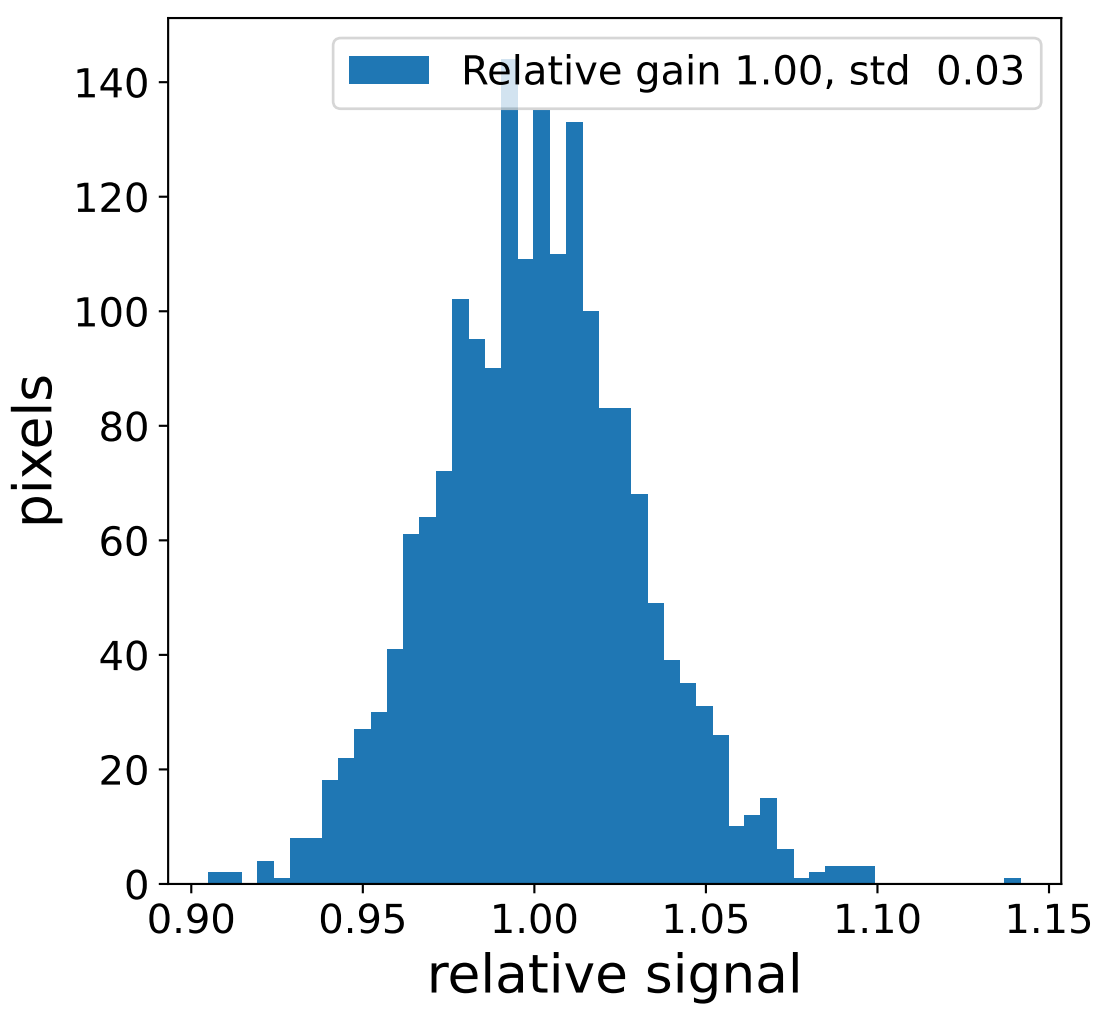

Run 7664

Run 7664

Run 7664 channel: HG

FF sample of 10000 events

pedestal sample of 10000 events

flat-fielded gain [ADC/pe]

Run 7664 channel: LG

FF sample of 10000 events

pedestal sample of 10000 events

flat-fielded gain [ADC/pe]