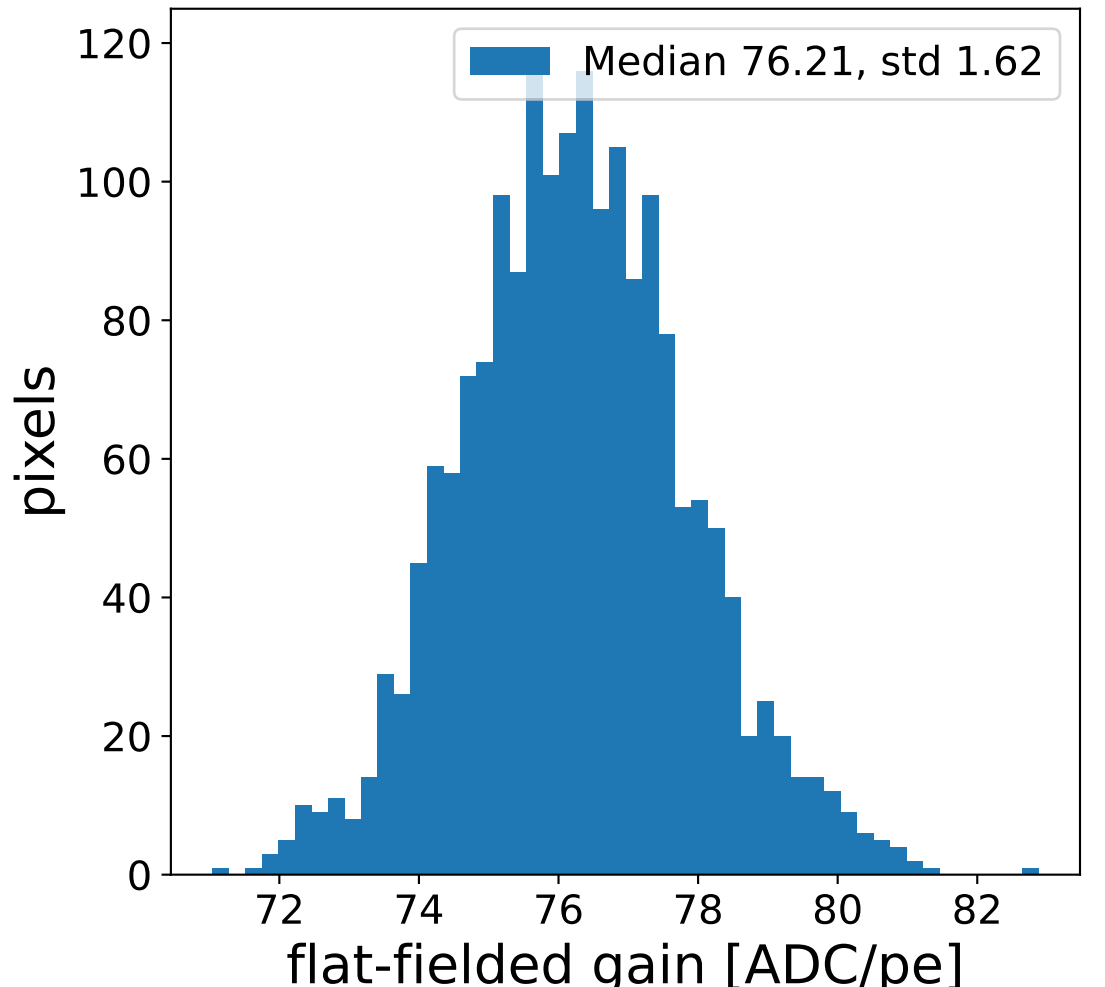

Run 7664

Run 7664

Run 7664 channel: HG

FF sample of 10000 events

pedestal sample of 10000 events

flat-fielded gain [ADC/pe]

Run 7664 channel: LG

FF sample of 10000 events

pedestal sample of 10000 events

flat-fielded gain [ADC/pe]