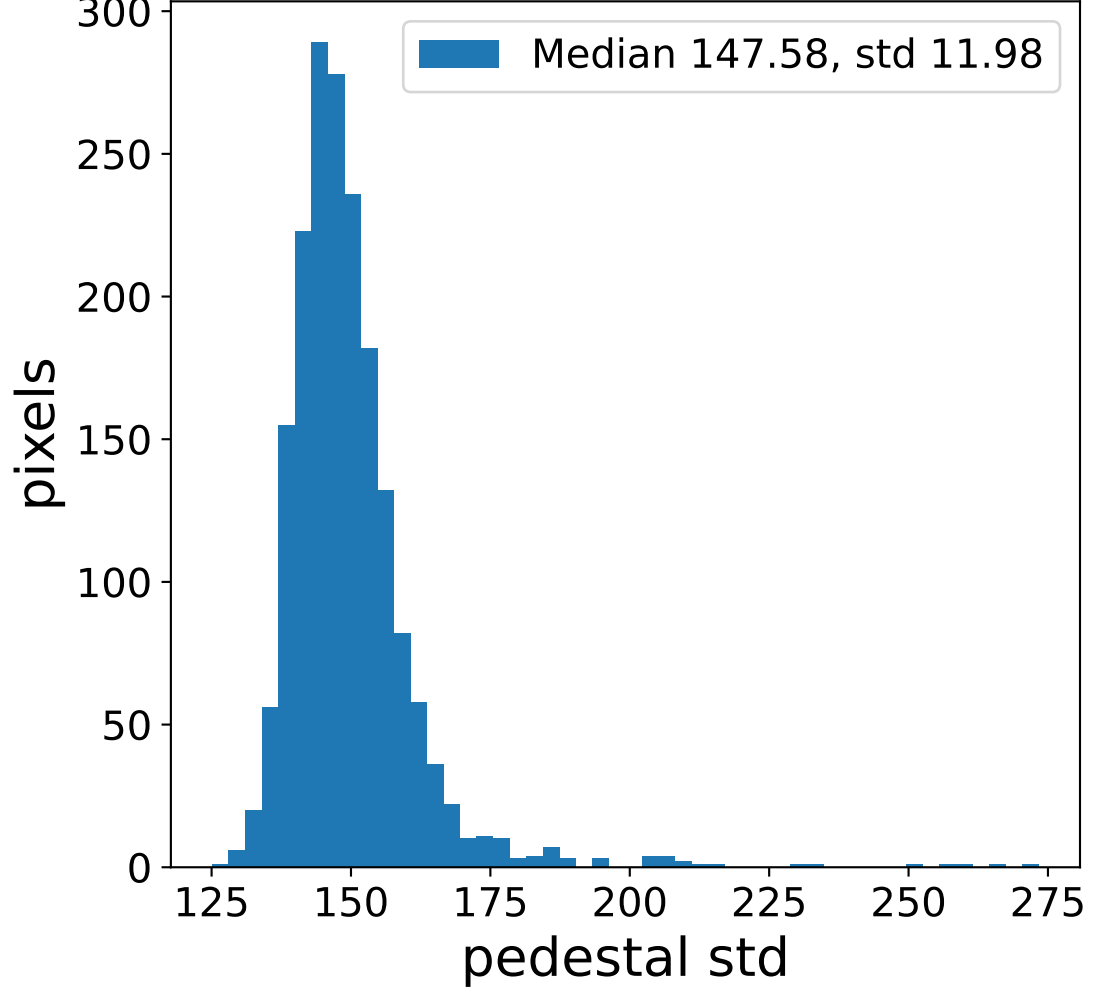

Run 7664

Run 7664

Run 7664 channel: HG

FF sample of 10000 events

pedestal sample of 10000 events

flat-fielded gain [ADC/pe]

Run 7664 channel: LG

FF sample of 10000 events

pedestal sample of 10000 events

flat-fielded gain [ADC/pe]