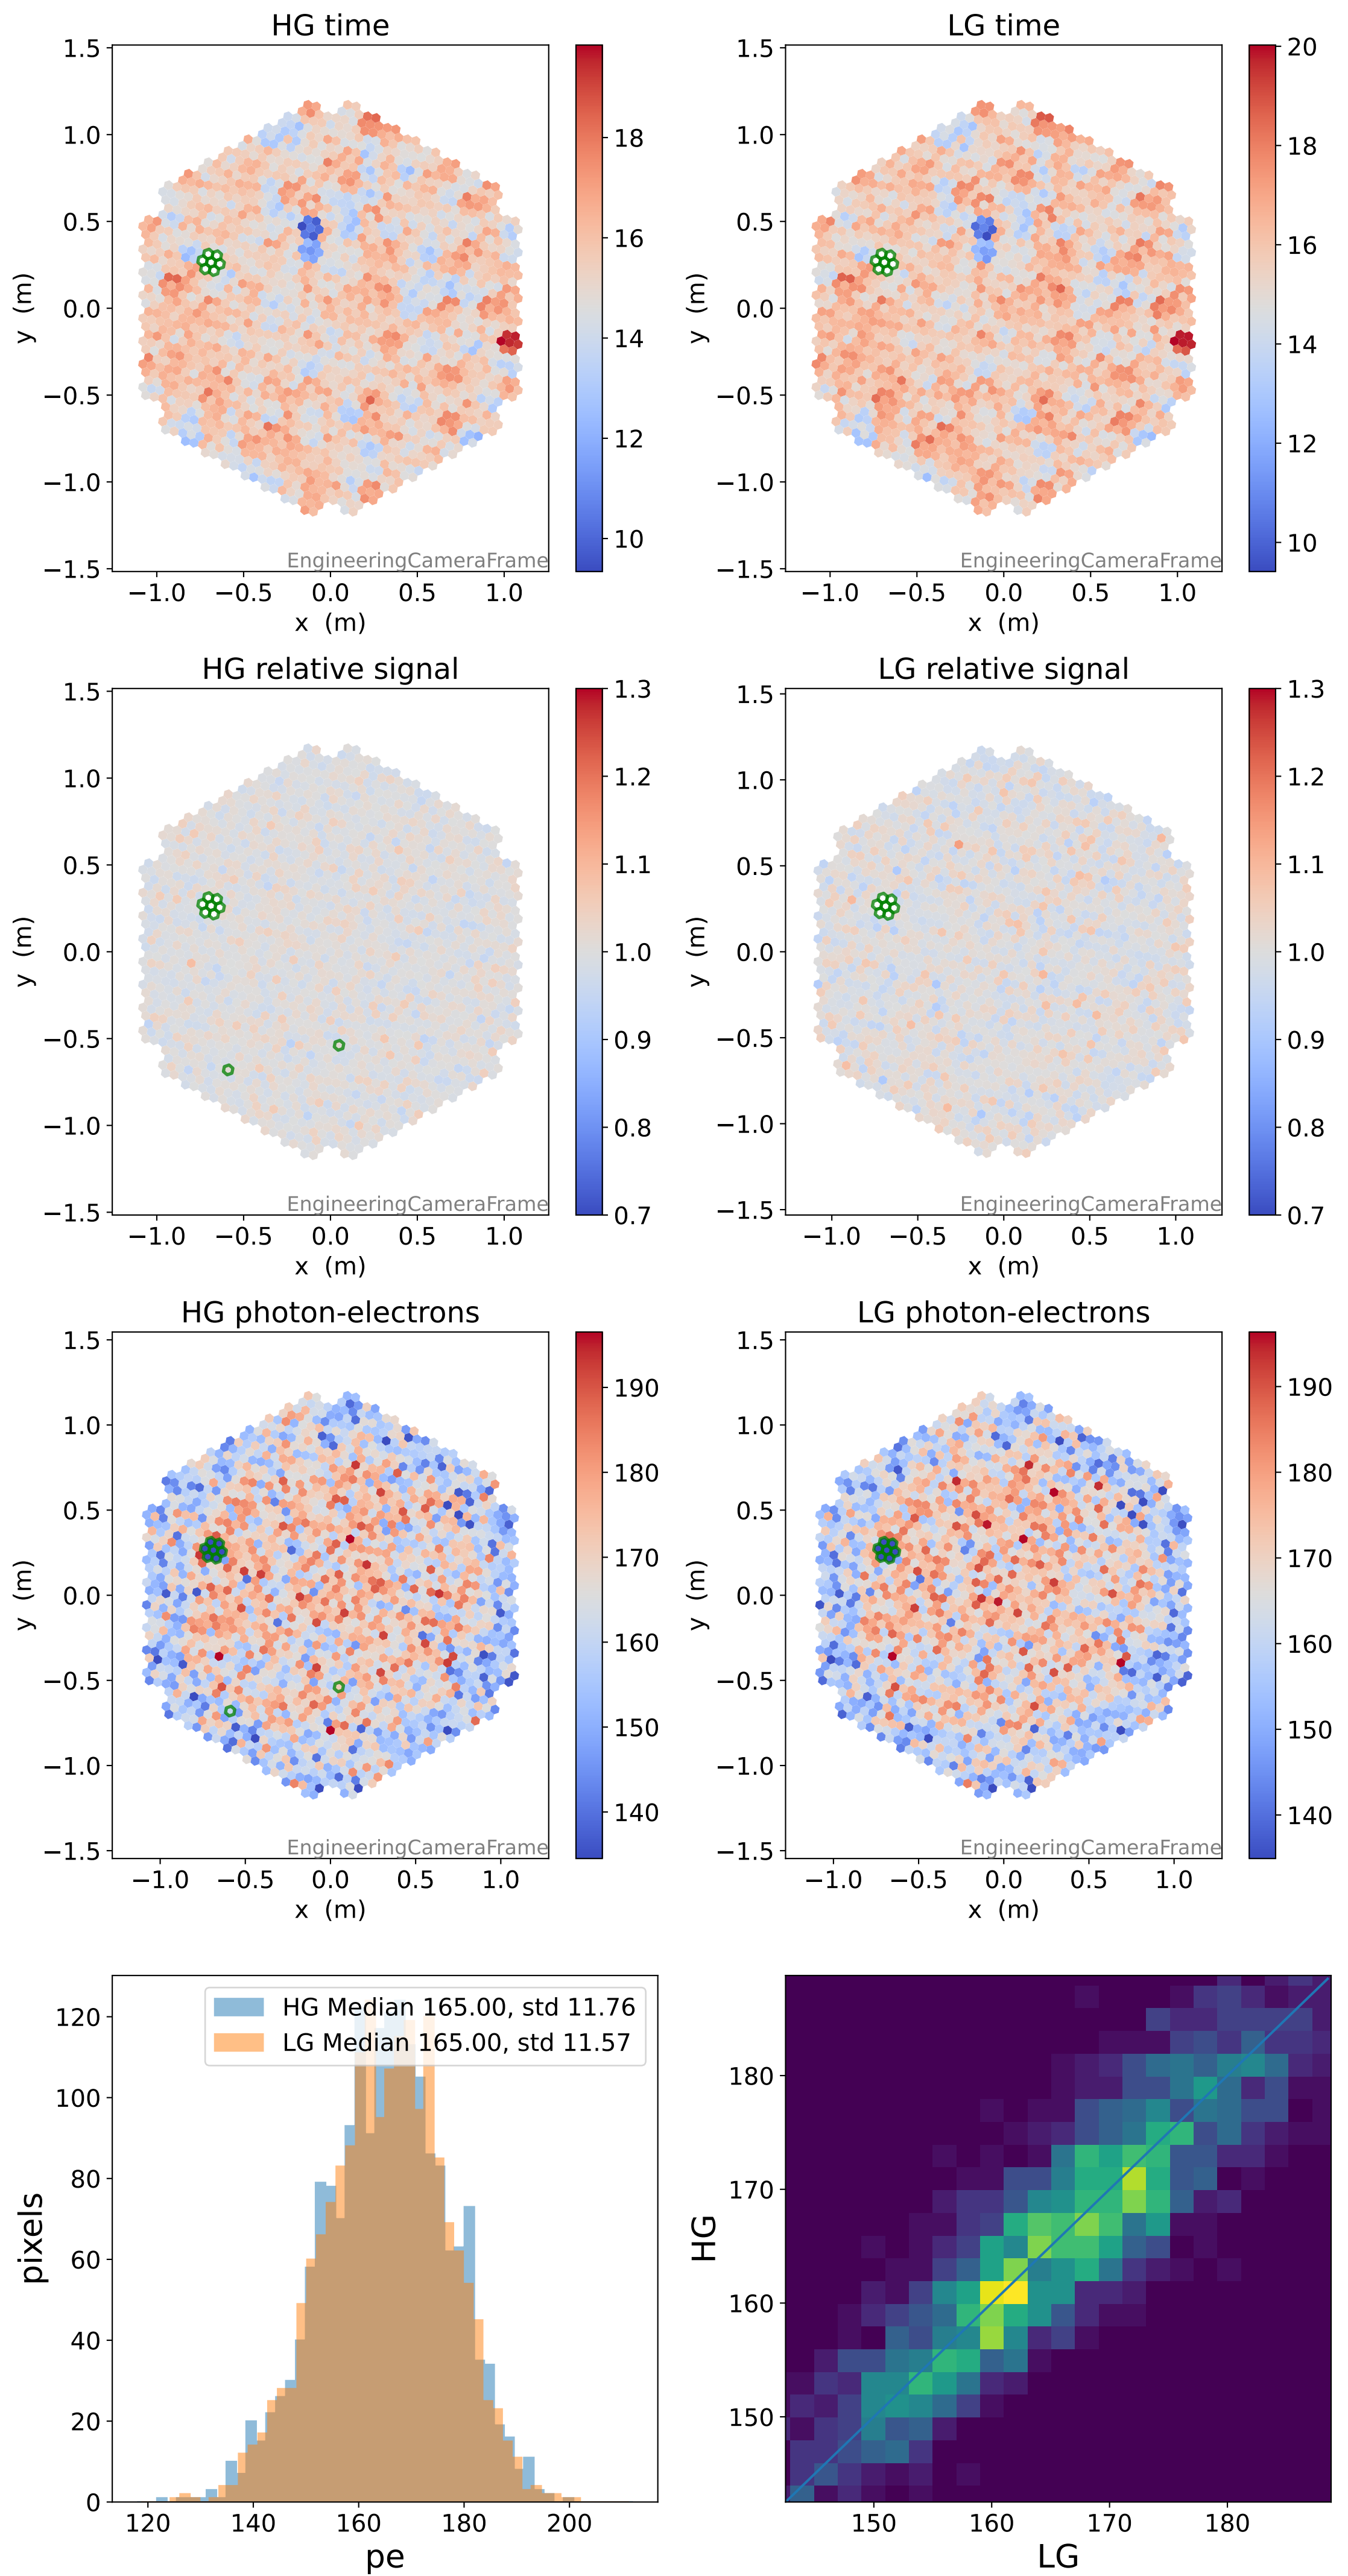

Run 7664

Run 7664

Run 7664 channel: HG

FF sample of 10000 events

pedestal sample of 10000 events

flat-fielded gain [ADC/pe]

Run 7664 channel: LG

FF sample of 10000 events

pedestal sample of 10000 events

flat-fielded gain [ADC/pe]