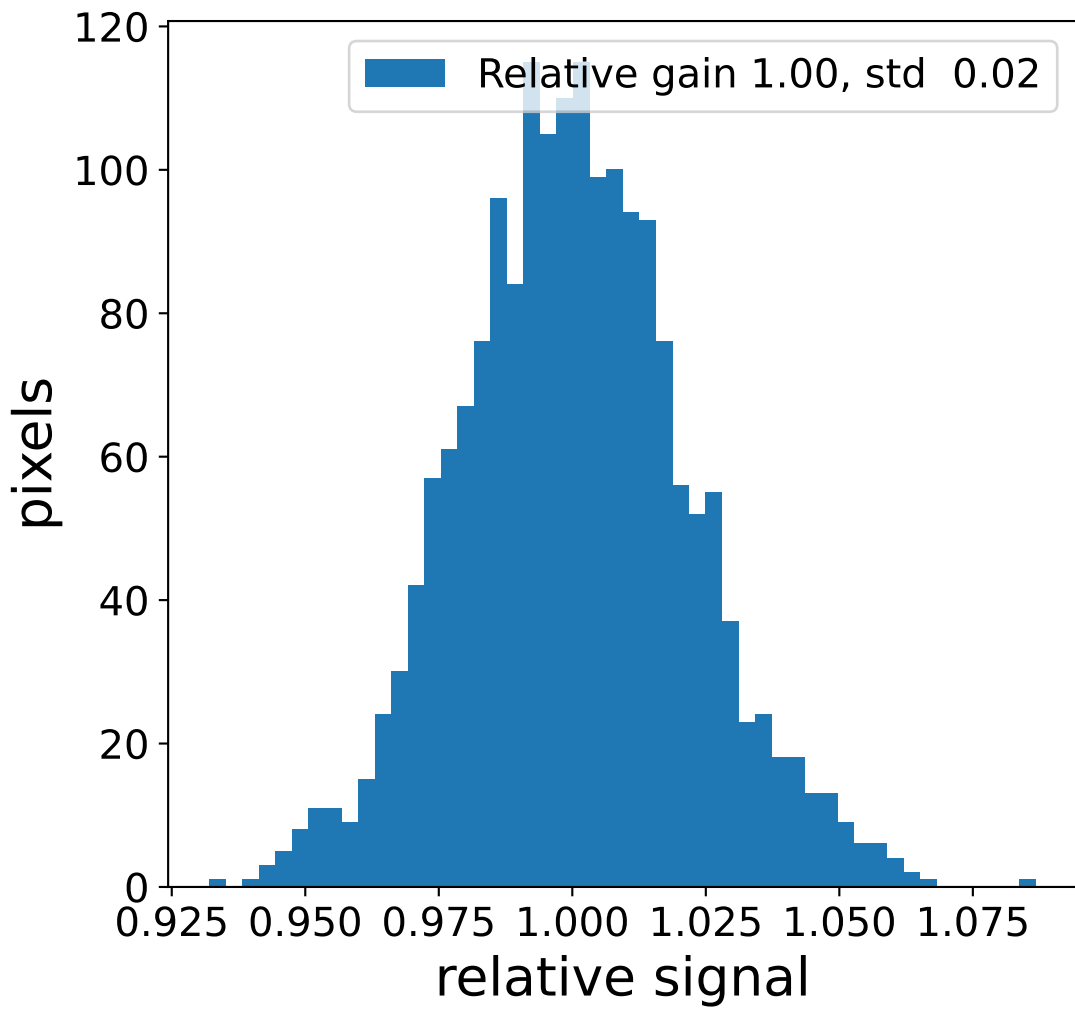

Run 7664

Run 7664

Run 7664 channel: HG

FF sample of 10000 events

pedestal sample of 10000 events

flat-fielded gain [ADC/pe]

Run 7664 channel: LG

FF sample of 10000 events

pedestal sample of 10000 events

flat-fielded gain [ADC/pe]