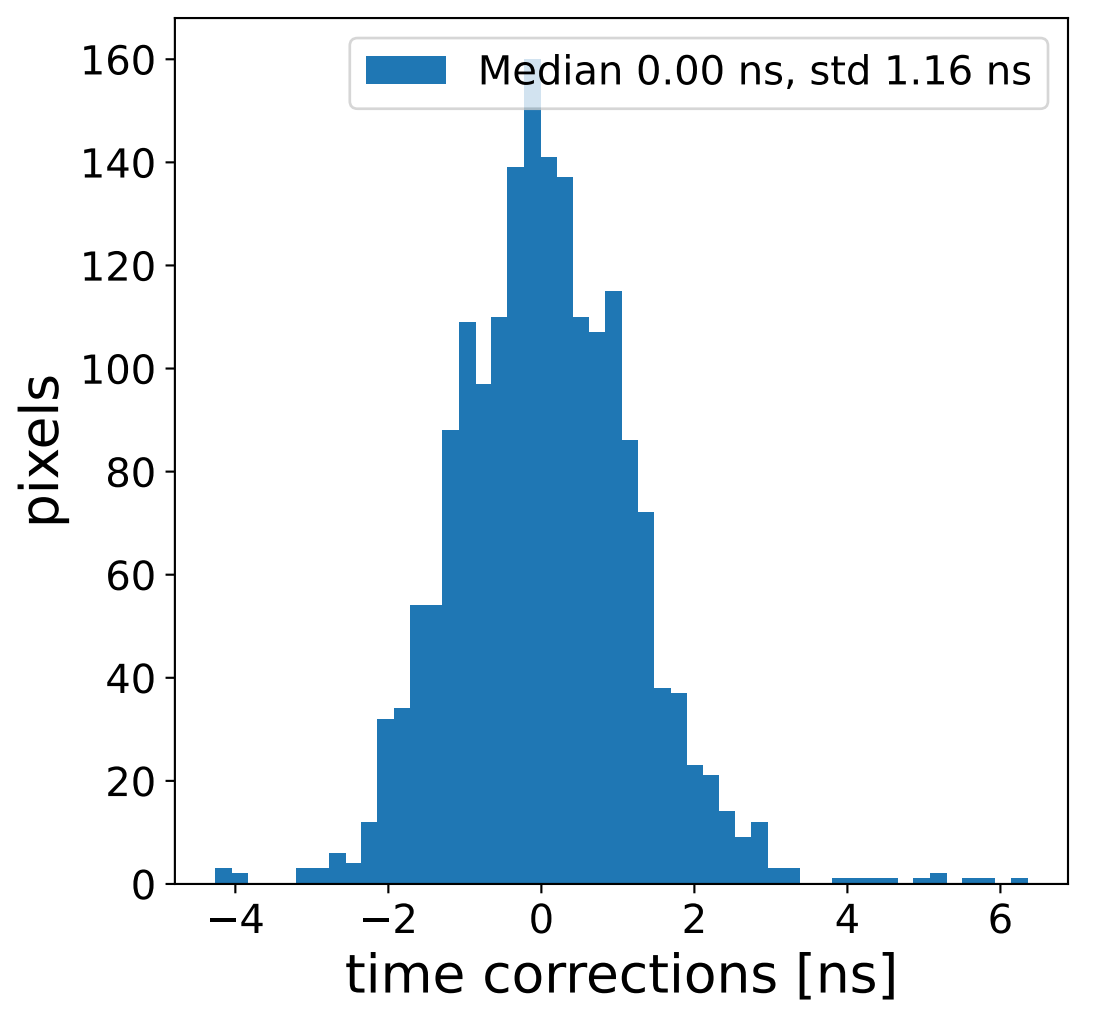

Run 7664

Run 7664

Run 7664 channel: HG

FF sample of 10000 events

pedestal sample of 10000 events

flat-fielded gain [ADC/pe]

Run 7664 channel: LG

FF sample of 10000 events

pedestal sample of 10000 events

flat-fielded gain [ADC/pe]