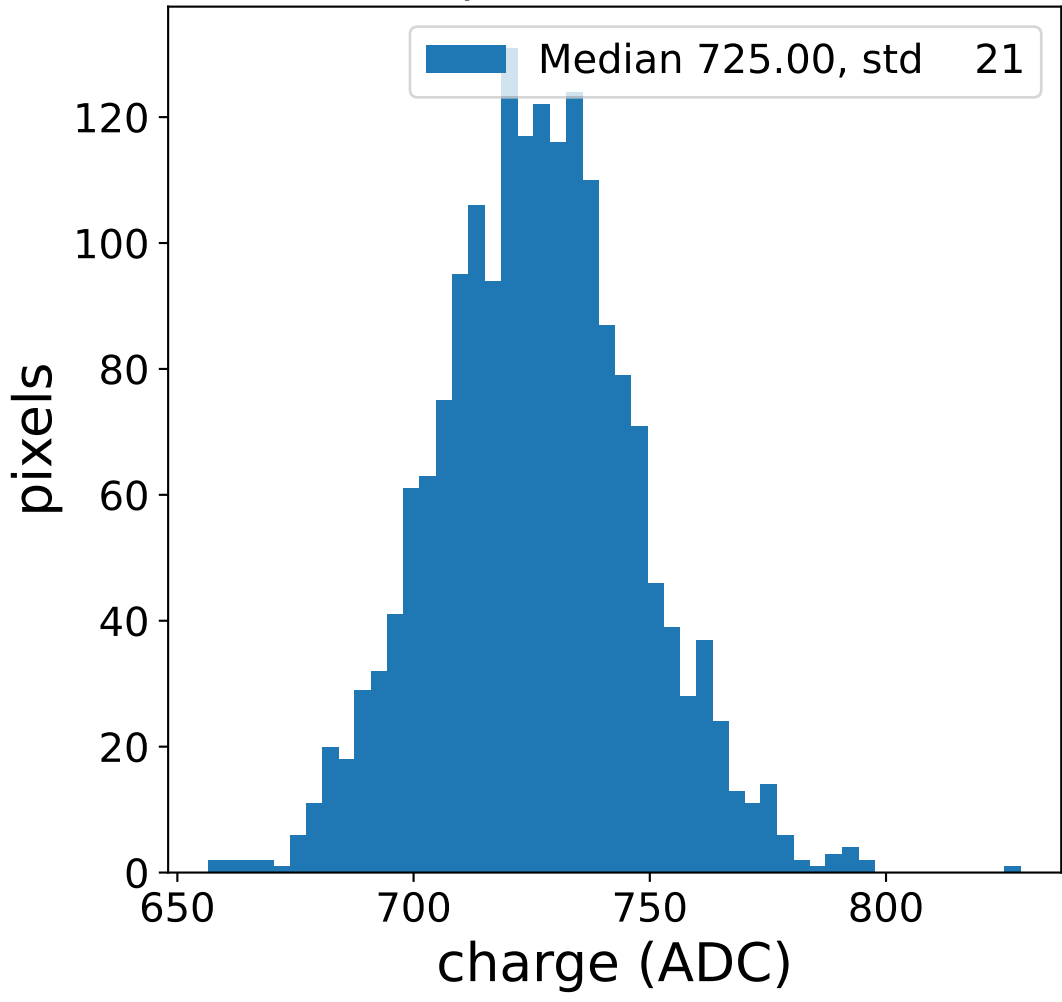

Run 7664

Run 7664

Run 7664 channel: HG

FF sample of 10000 events

pedestal sample of 10000 events

flat-fielded gain [ADC/pe]

Run 7664 channel: LG

FF sample of 10000 events

pedestal sample of 10000 events

flat-fielded gain [ADC/pe]