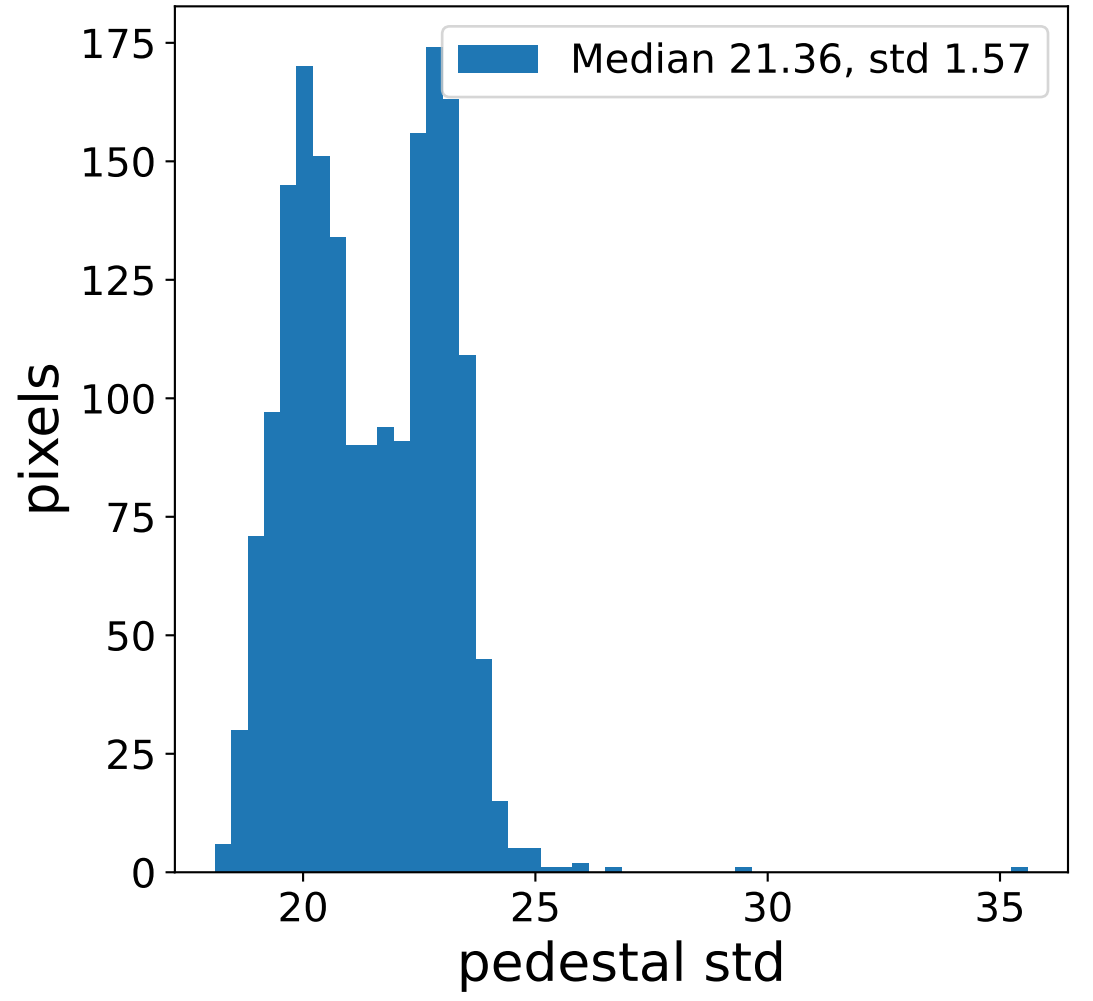

Run 7664

Run 7664

Run 7664 channel: HG

FF sample of 10000 events

pedestal sample of 10000 events

flat-fielded gain [ADC/pe]

Run 7664 channel: LG

FF sample of 10000 events

pedestal sample of 10000 events

flat-fielded gain [ADC/pe]