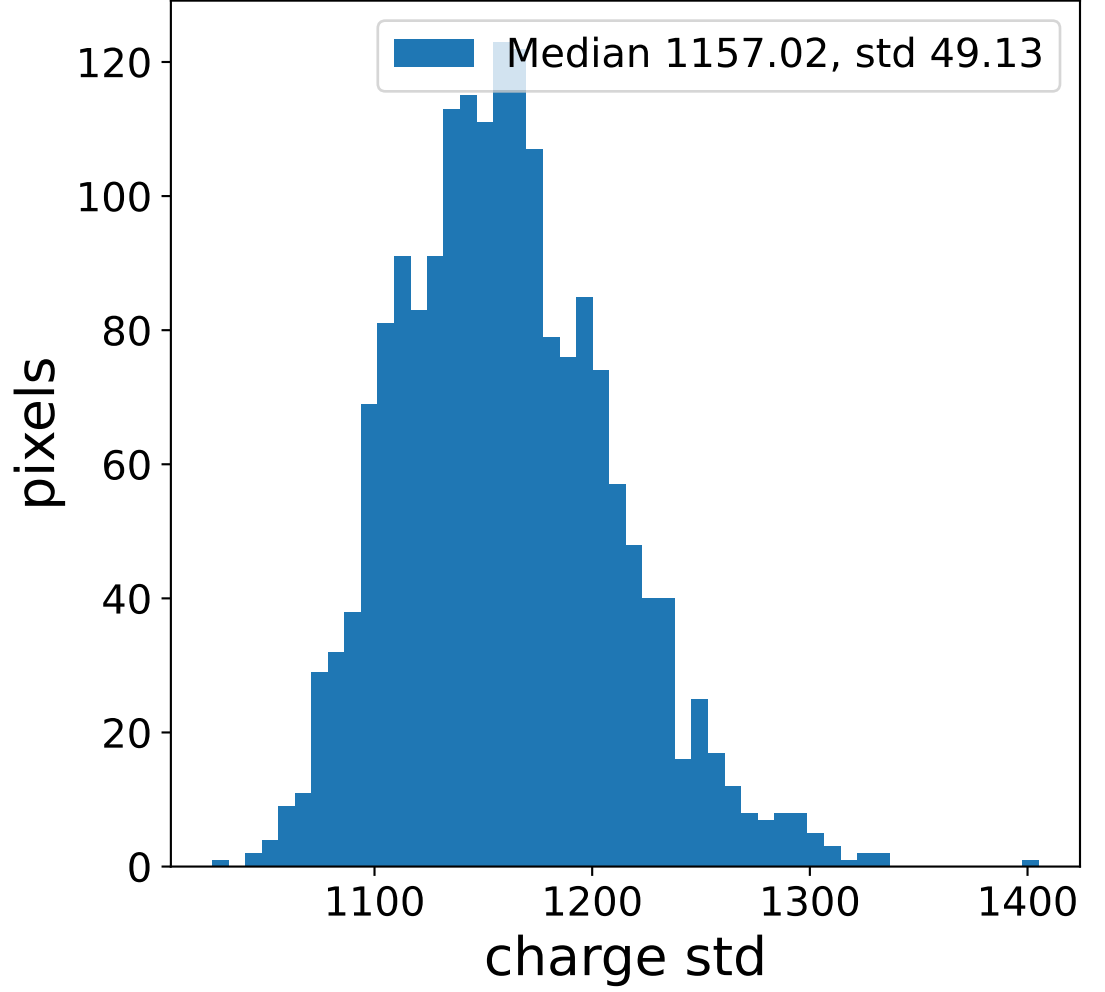

Run 7664

Run 7664

Run 7664 channel: HG

FF sample of 10000 events

pedestal sample of 10000 events

flat-fielded gain [ADC/pe]

Run 7664 channel: LG

FF sample of 10000 events

pedestal sample of 10000 events

flat-fielded gain [ADC/pe]