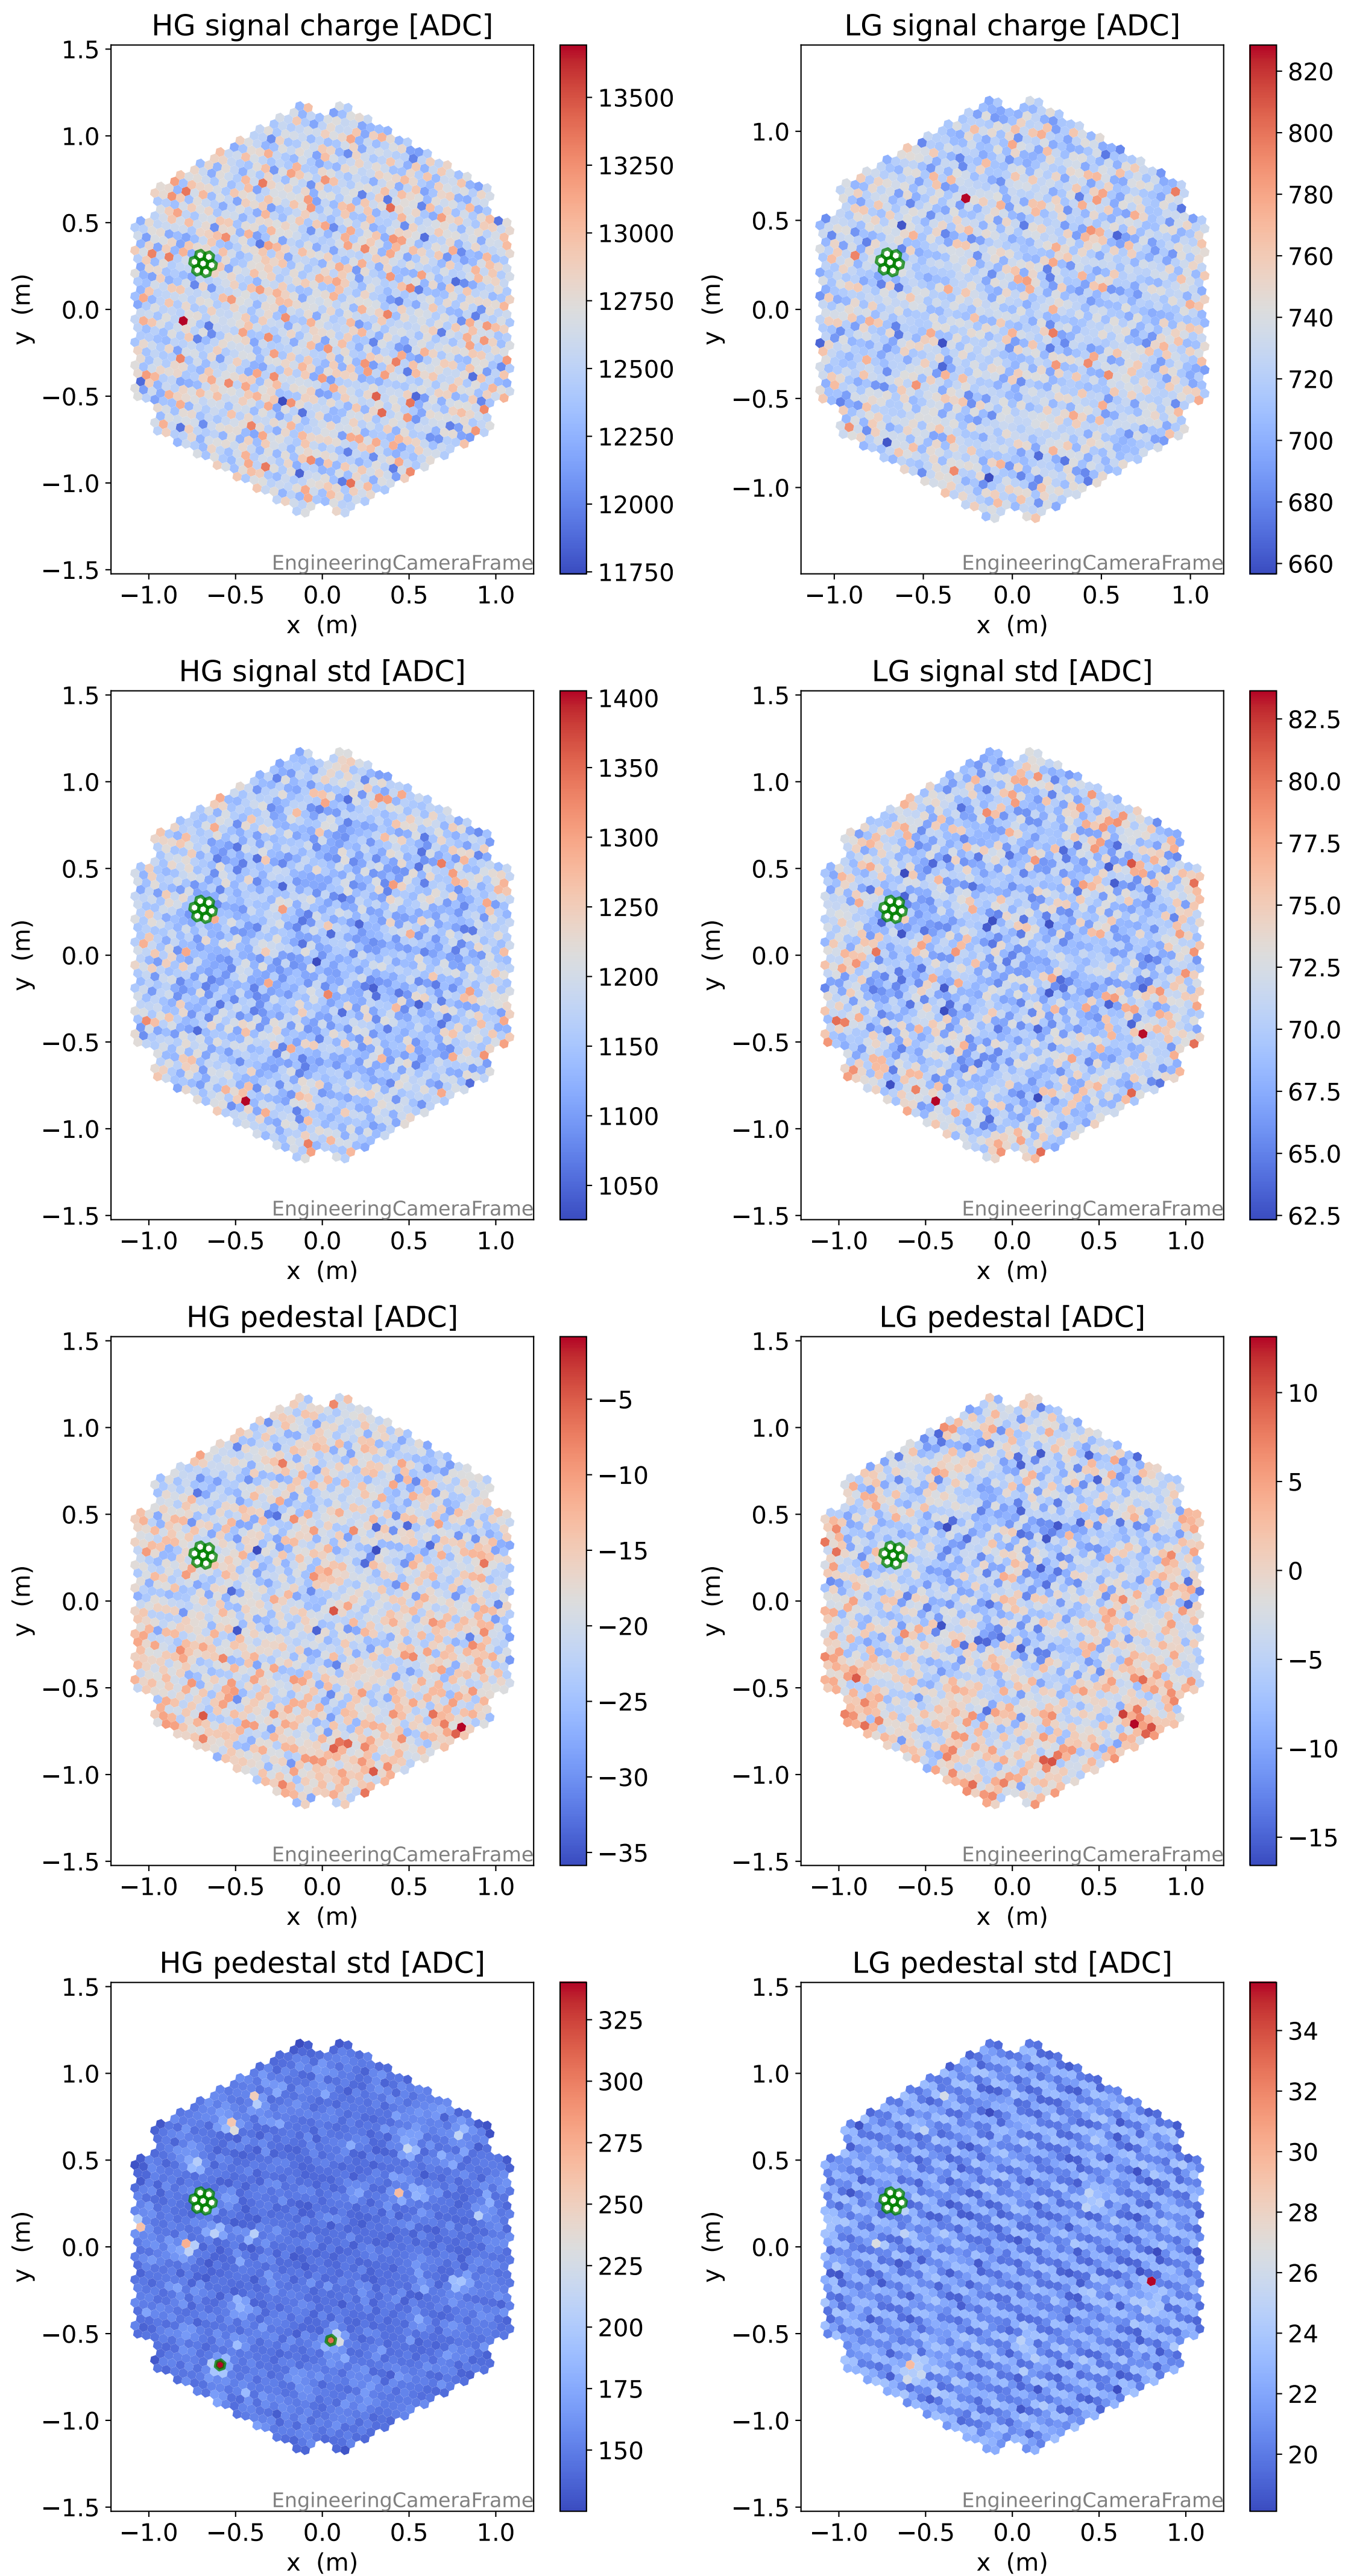

Run 7664

Run 7664

Run 7664 channel: HG

FF sample of 10000 events

pedestal sample of 10000 events

flat-fielded gain [ADC/pe]

Run 7664 channel: LG

FF sample of 10000 events

pedestal sample of 10000 events

flat-fielded gain [ADC/pe]