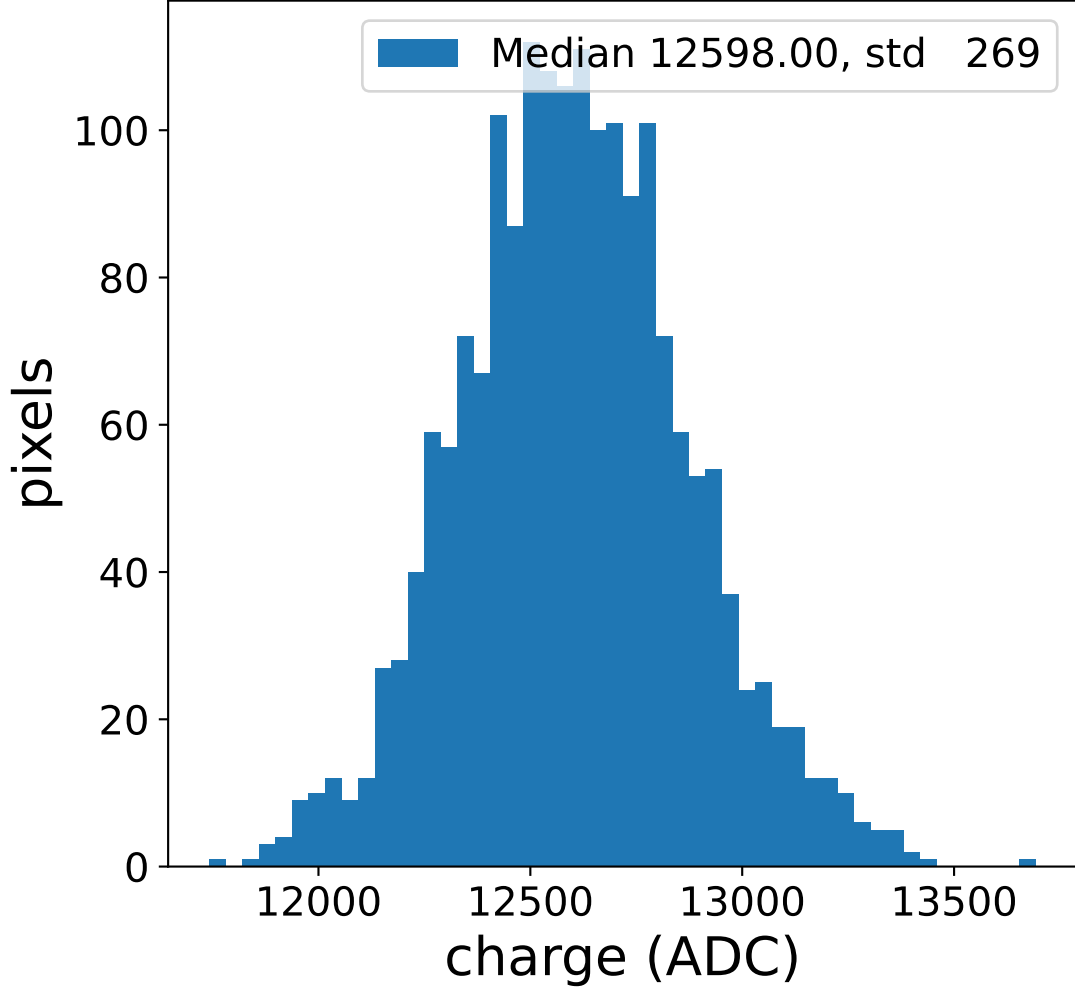

Run 7664

Run 7664

Run 7664 channel: HG

FF sample of 10000 events

pedestal sample of 10000 events

flat-fielded gain [ADC/pe]

Run 7664 channel: LG

FF sample of 10000 events

pedestal sample of 10000 events

flat-fielded gain [ADC/pe]