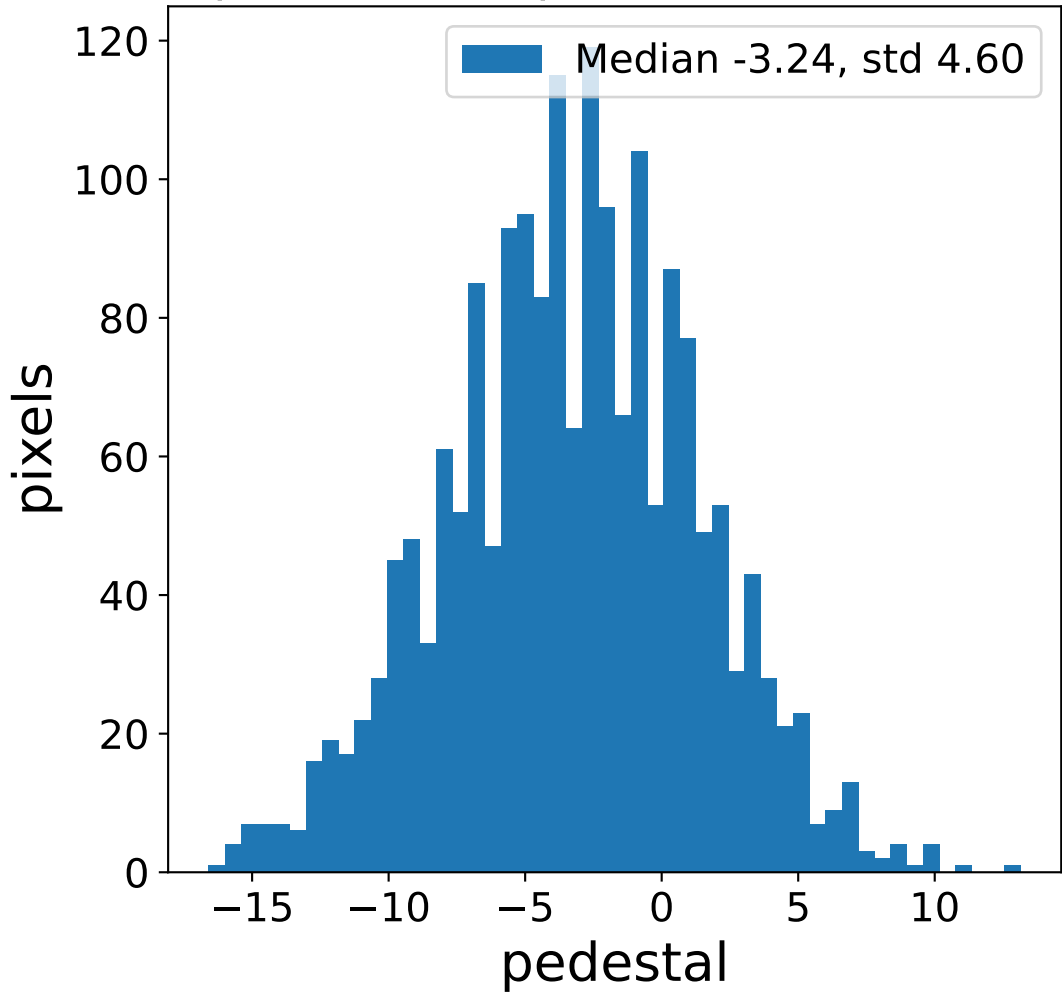

Run 7664

Run 7664

Run 7664 channel: HG

FF sample of 10000 events

pedestal sample of 10000 events

flat-fielded gain [ADC/pe]

Run 7664 channel: LG

FF sample of 10000 events

pedestal sample of 10000 events

flat-fielded gain [ADC/pe]