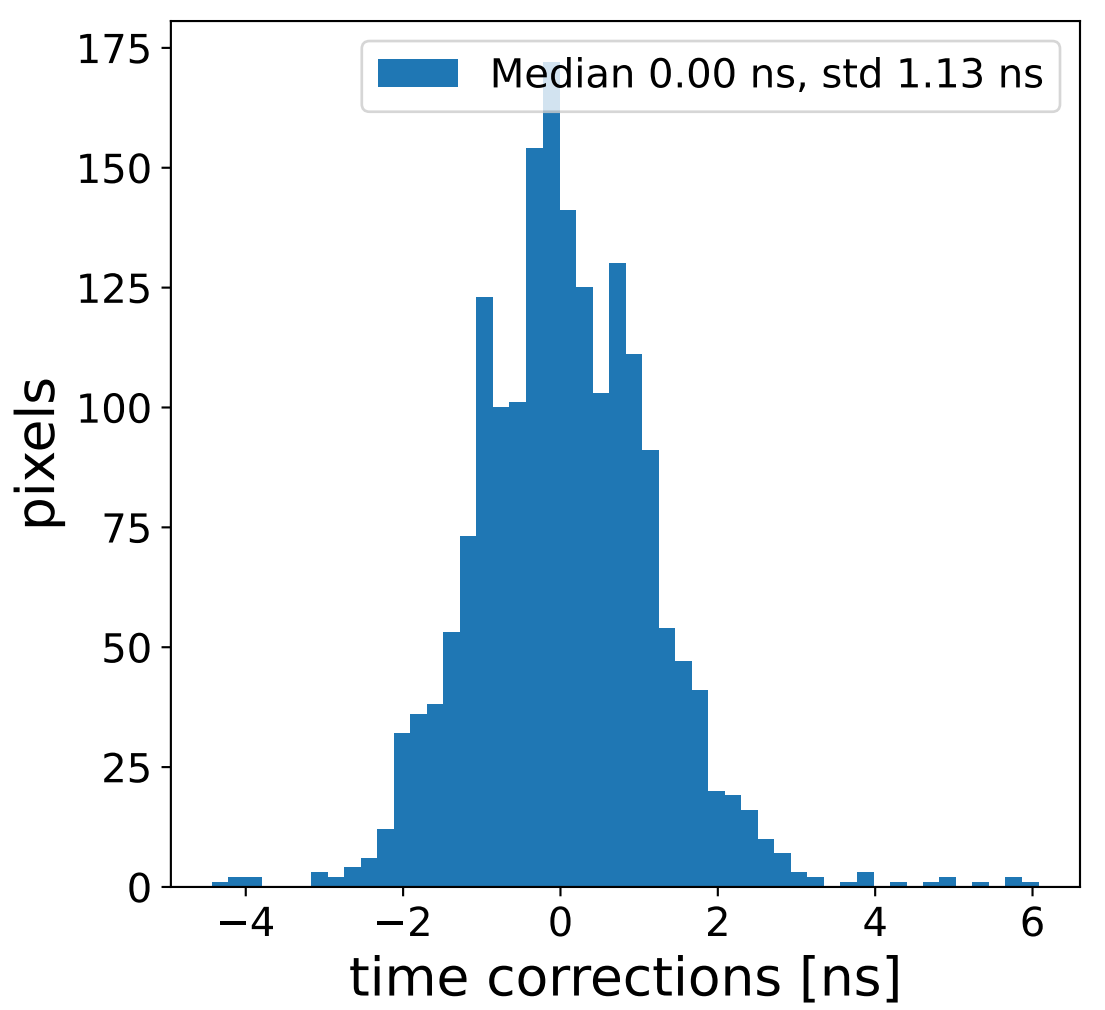

Run 7664

Run 7664

Run 7664 channel: HG

FF sample of 10000 events

pedestal sample of 10000 events

flat-fielded gain [ADC/pe]

Run 7664 channel: LG

FF sample of 10000 events

pedestal sample of 10000 events

flat-fielded gain [ADC/pe]