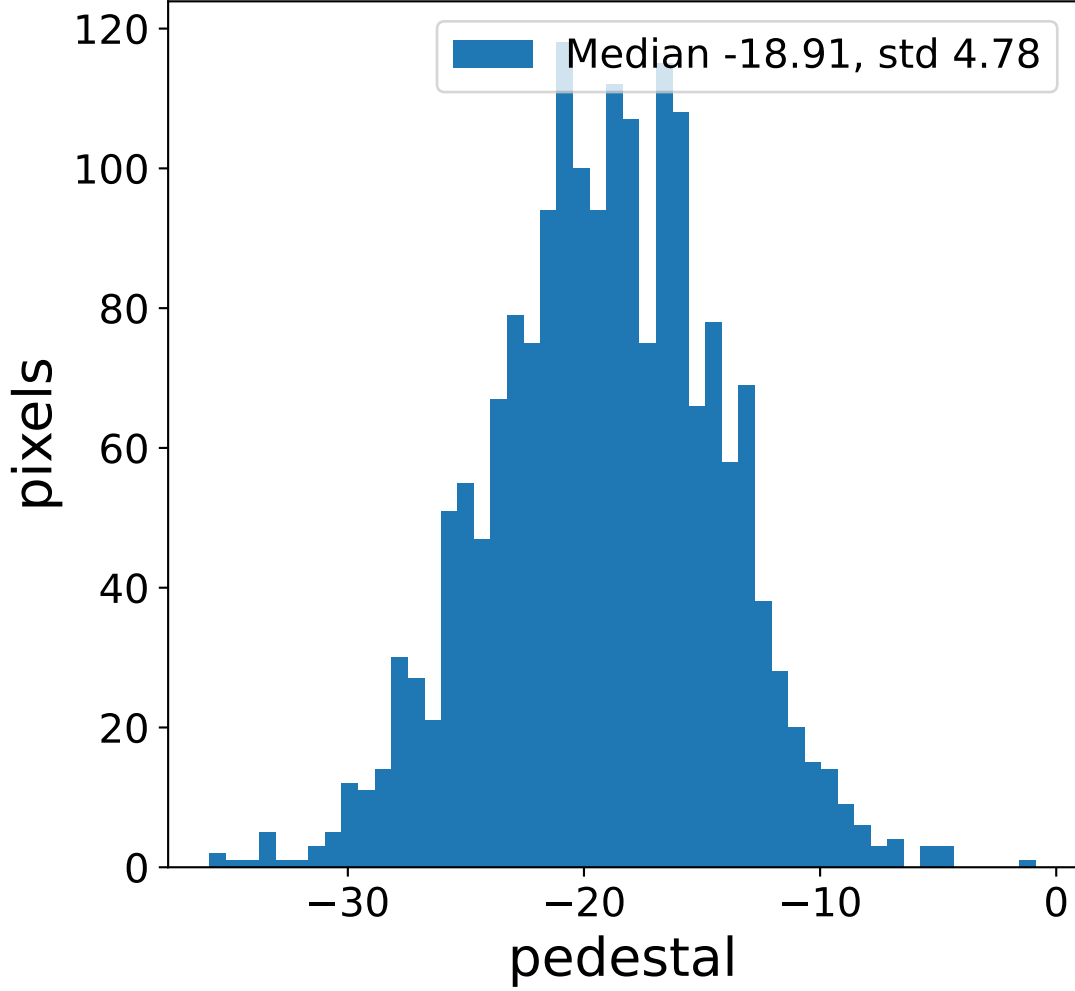

Run 7664

Run 7664

Run 7664 channel: HG

FF sample of 10000 events

pedestal sample of 10000 events

flat-fielded gain [ADC/pe]

Run 7664 channel: LG

FF sample of 10000 events

pedestal sample of 10000 events

flat-fielded gain [ADC/pe]