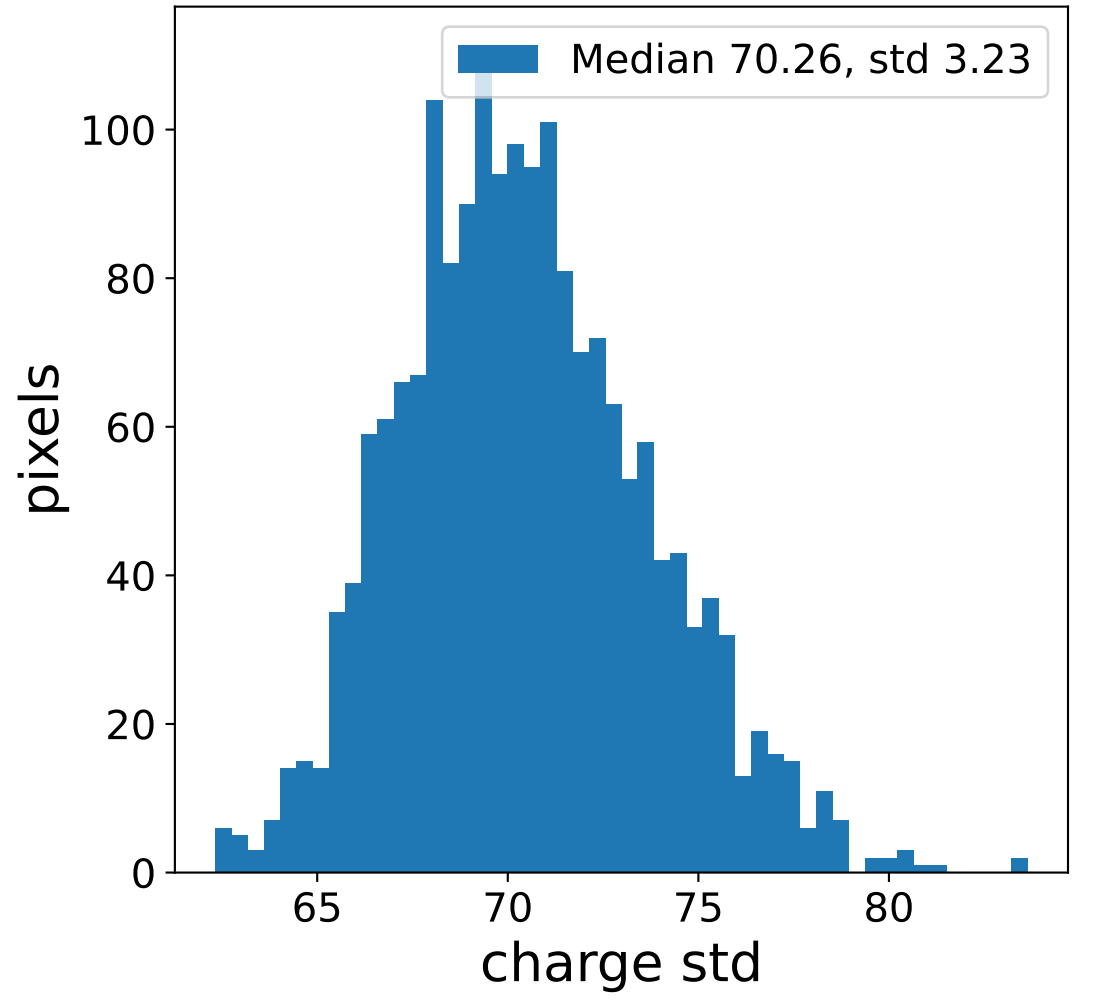

Run 7664

Run 7664

Run 7664 channel: HG

FF sample of 10000 events

pedestal sample of 10000 events

flat-fielded gain [ADC/pe]

Run 7664 channel: LG

FF sample of 10000 events

pedestal sample of 10000 events

flat-fielded gain [ADC/pe]