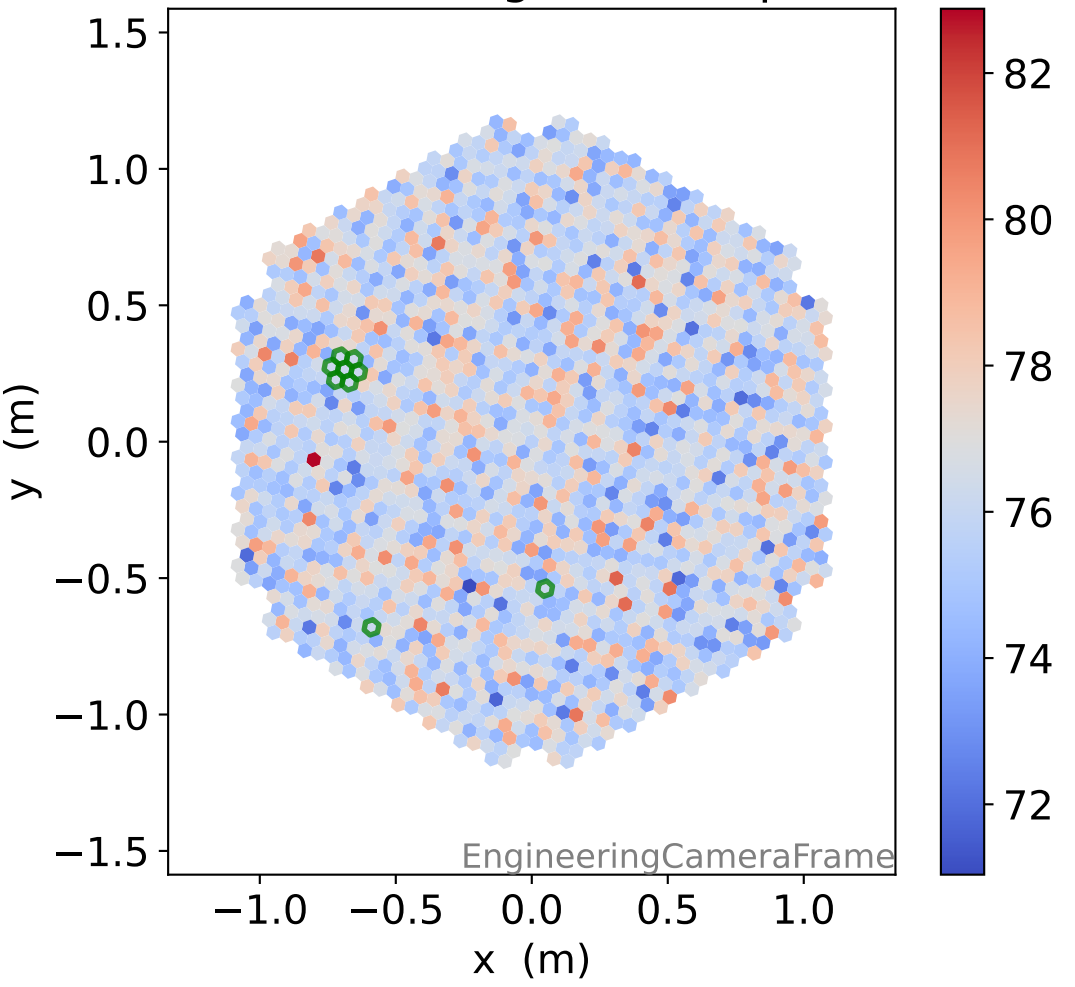

Run 7664

Run 7664

Run 7664 channel: HG

FF sample of 10000 events

pedestal sample of 10000 events

flat-fielded gain [ADC/pe]

Run 7664 channel: LG

FF sample of 10000 events

pedestal sample of 10000 events

flat-fielded gain [ADC/pe]