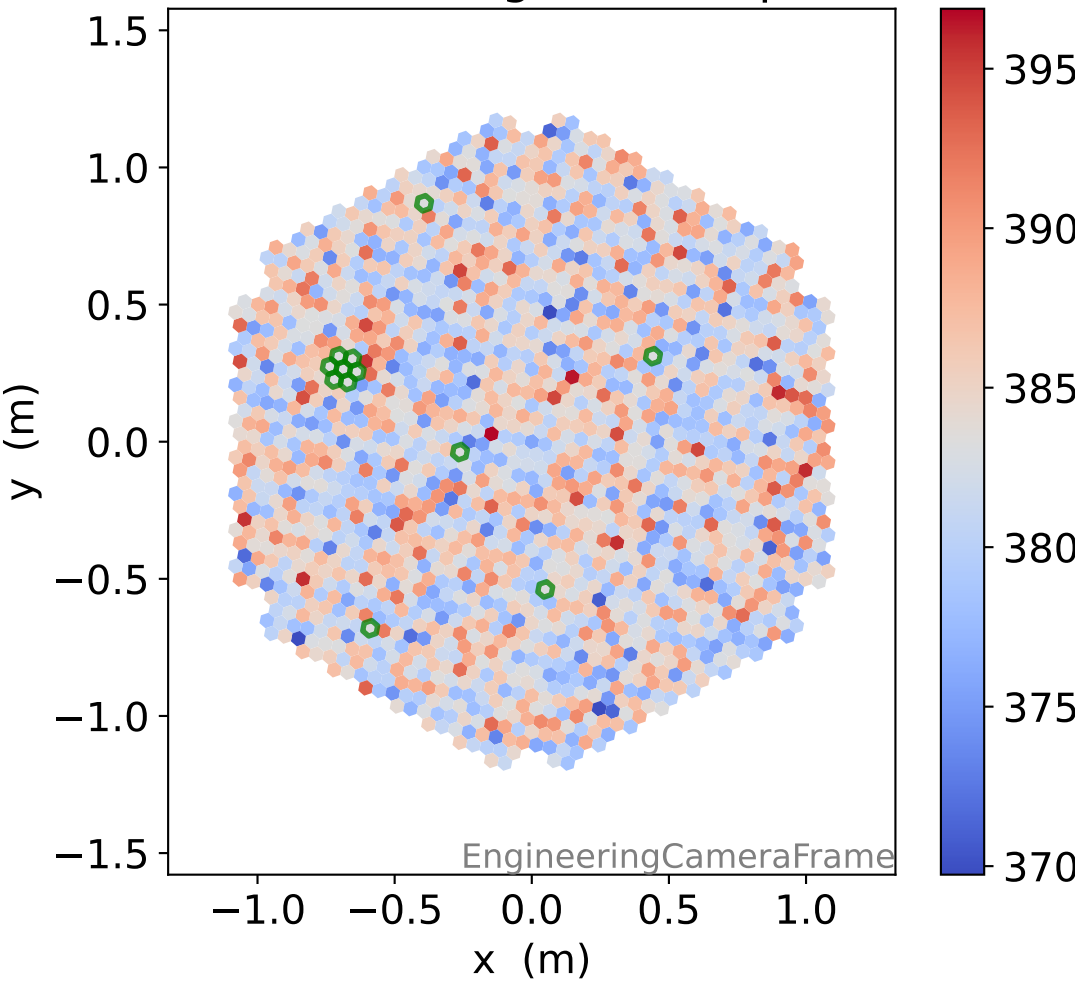

Run 7663

Run 7663

Run 7663 channel: HG

FF sample of 10000 events

pedestal sample of 10000 events

flat-fielded gain [ADC/pe]

Run 7663 channel: LG

FF sample of 10000 events

pedestal sample of 10000 events

flat-fielded gain [ADC/pe]