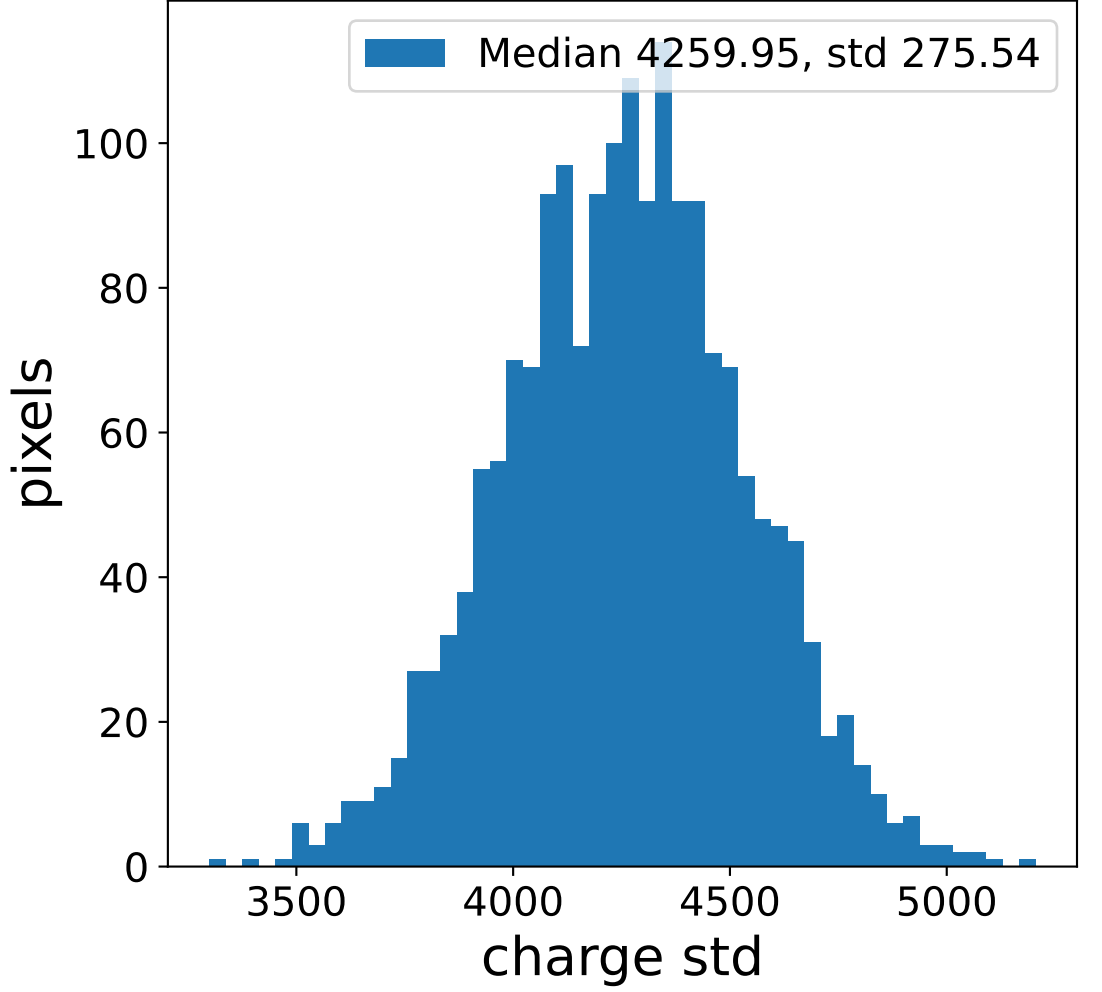

Run 7663

Run 7663

Run 7663 channel: HG

FF sample of 10000 events

pedestal sample of 10000 events

flat-fielded gain [ADC/pe]

Run 7663 channel: LG

FF sample of 10000 events

pedestal sample of 10000 events

flat-fielded gain [ADC/pe]