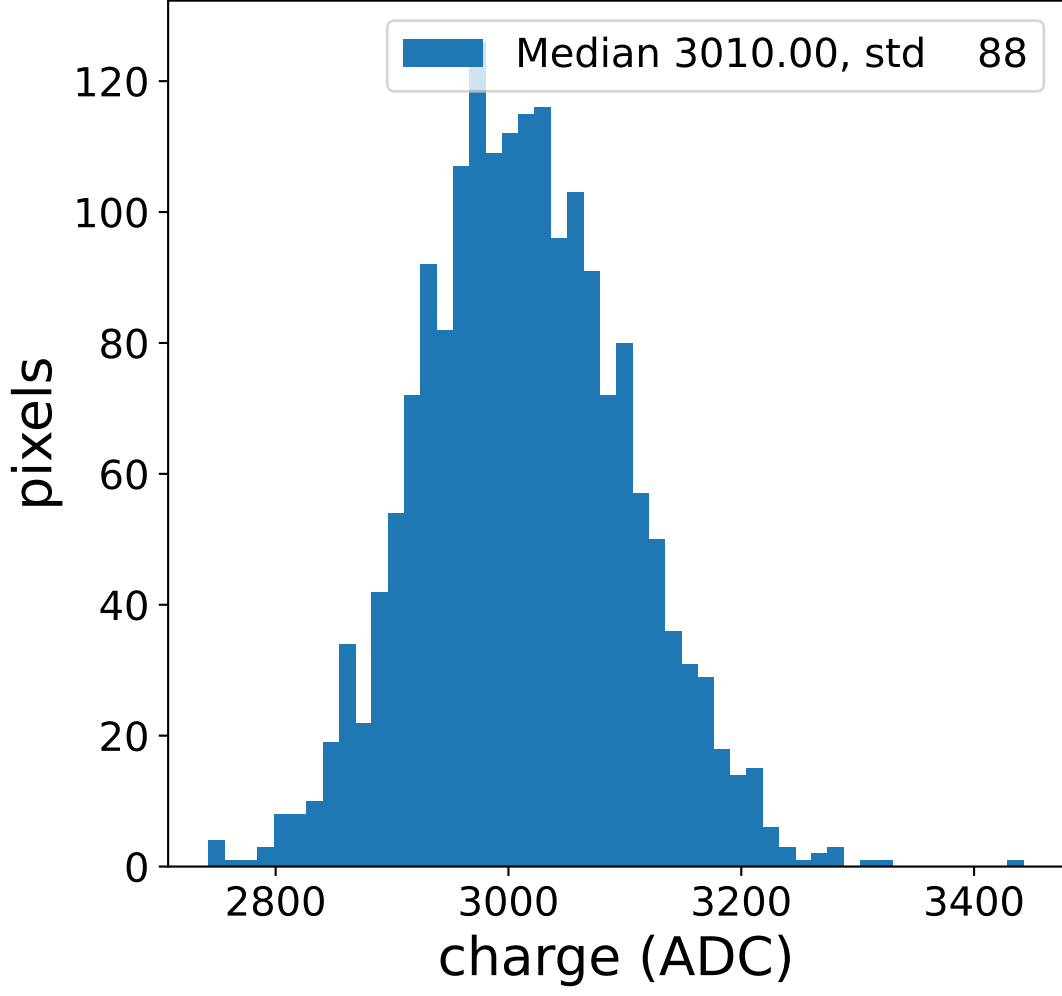

Run 7663

Run 7663

Run 7663 channel: HG

FF sample of 10000 events

pedestal sample of 10000 events

flat-fielded gain [ADC/pe]

Run 7663 channel: LG

FF sample of 10000 events

pedestal sample of 10000 events

flat-fielded gain [ADC/pe]