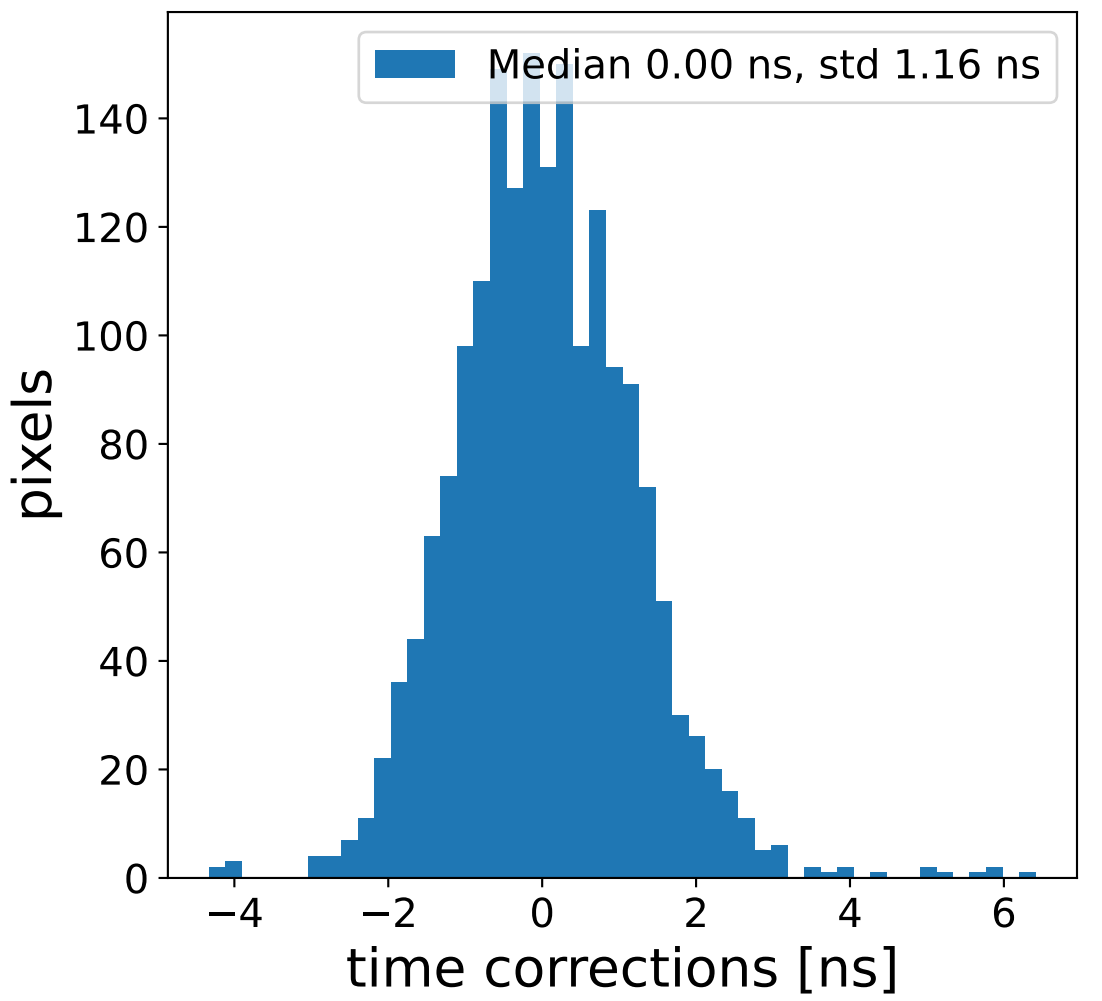

Run 7663

Run 7663

Run 7663 channel: HG

FF sample of 10000 events

pedestal sample of 10000 events

flat-fielded gain [ADC/pe]

Run 7663 channel: LG

FF sample of 10000 events

pedestal sample of 10000 events

flat-fielded gain [ADC/pe]