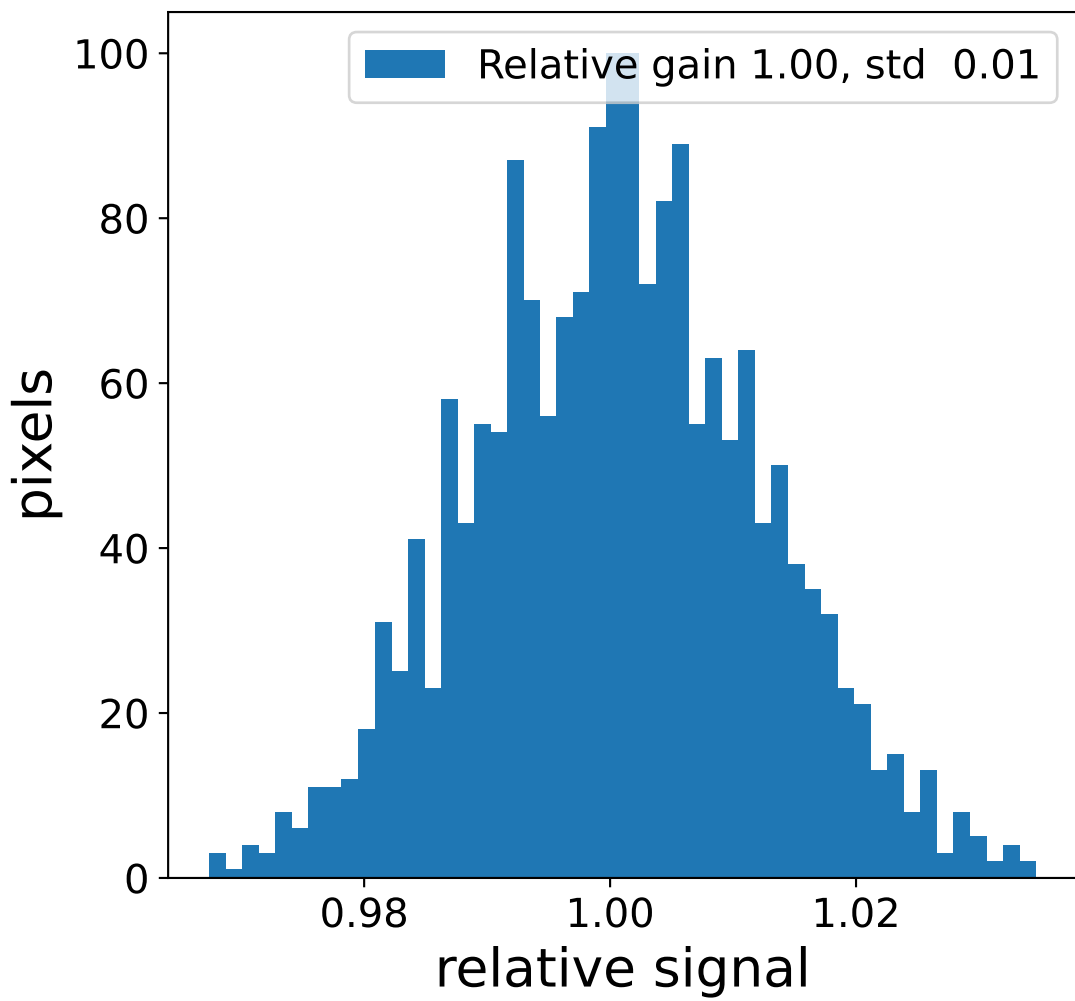

Run 7663

Run 7663

Run 7663 channel: HG

FF sample of 10000 events

pedestal sample of 10000 events

flat-fielded gain [ADC/pe]

Run 7663 channel: LG

FF sample of 10000 events

pedestal sample of 10000 events

flat-fielded gain [ADC/pe]