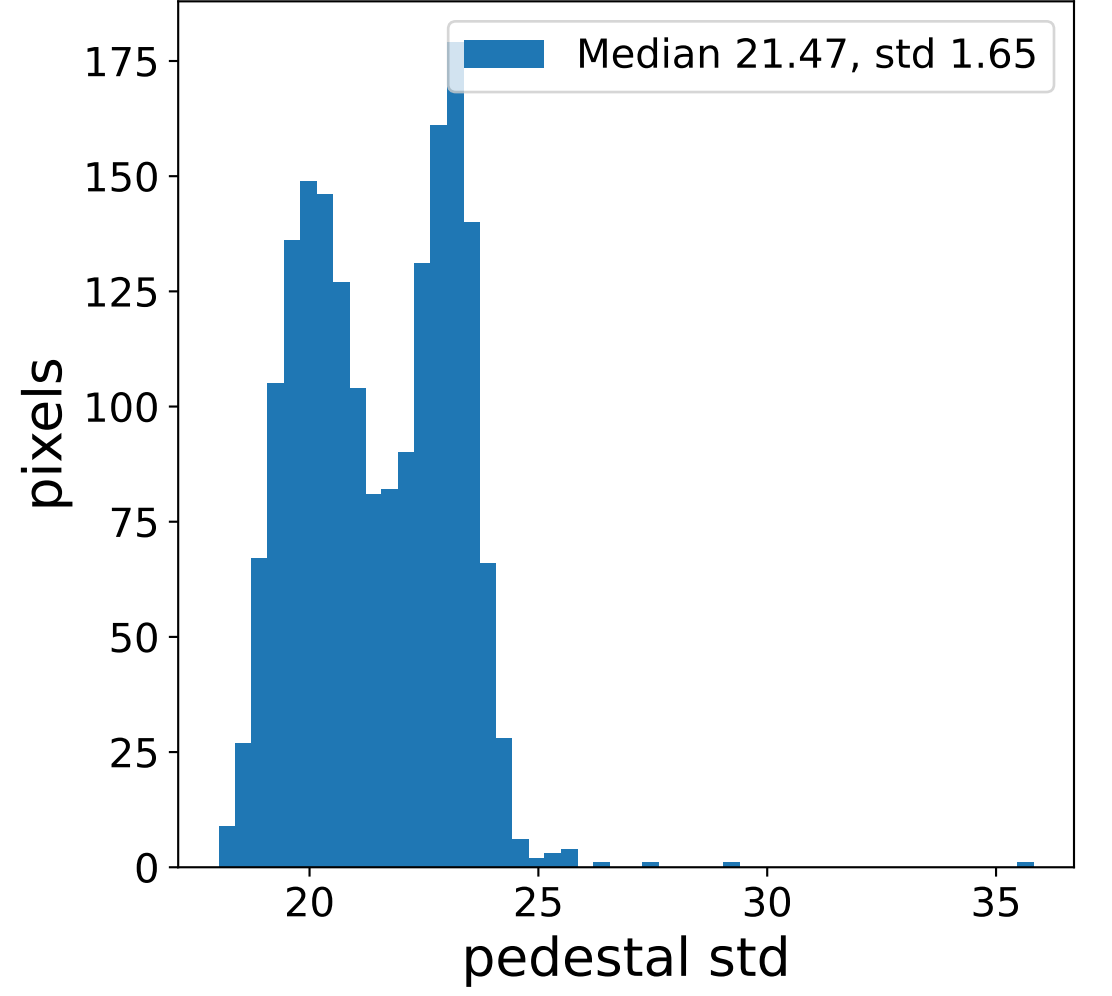

Run 7663

Run 7663

Run 7663 channel: HG

FF sample of 10000 events

pedestal sample of 10000 events

flat-fielded gain [ADC/pe]

Run 7663 channel: LG

FF sample of 10000 events

pedestal sample of 10000 events

flat-fielded gain [ADC/pe]