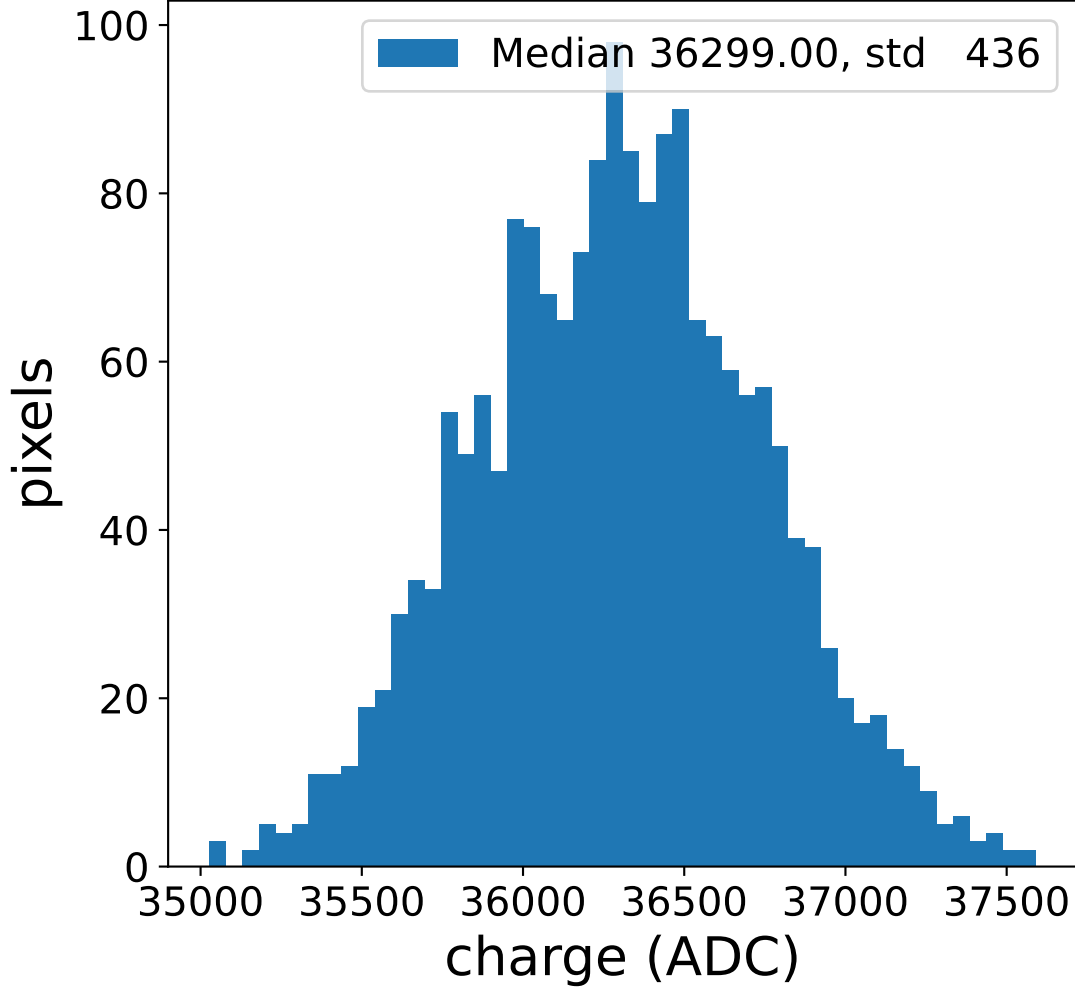

Run 7663

Run 7663

Run 7663 channel: HG

FF sample of 10000 events

pedestal sample of 10000 events

flat-fielded gain [ADC/pe]

Run 7663 channel: LG

FF sample of 10000 events

pedestal sample of 10000 events

flat-fielded gain [ADC/pe]