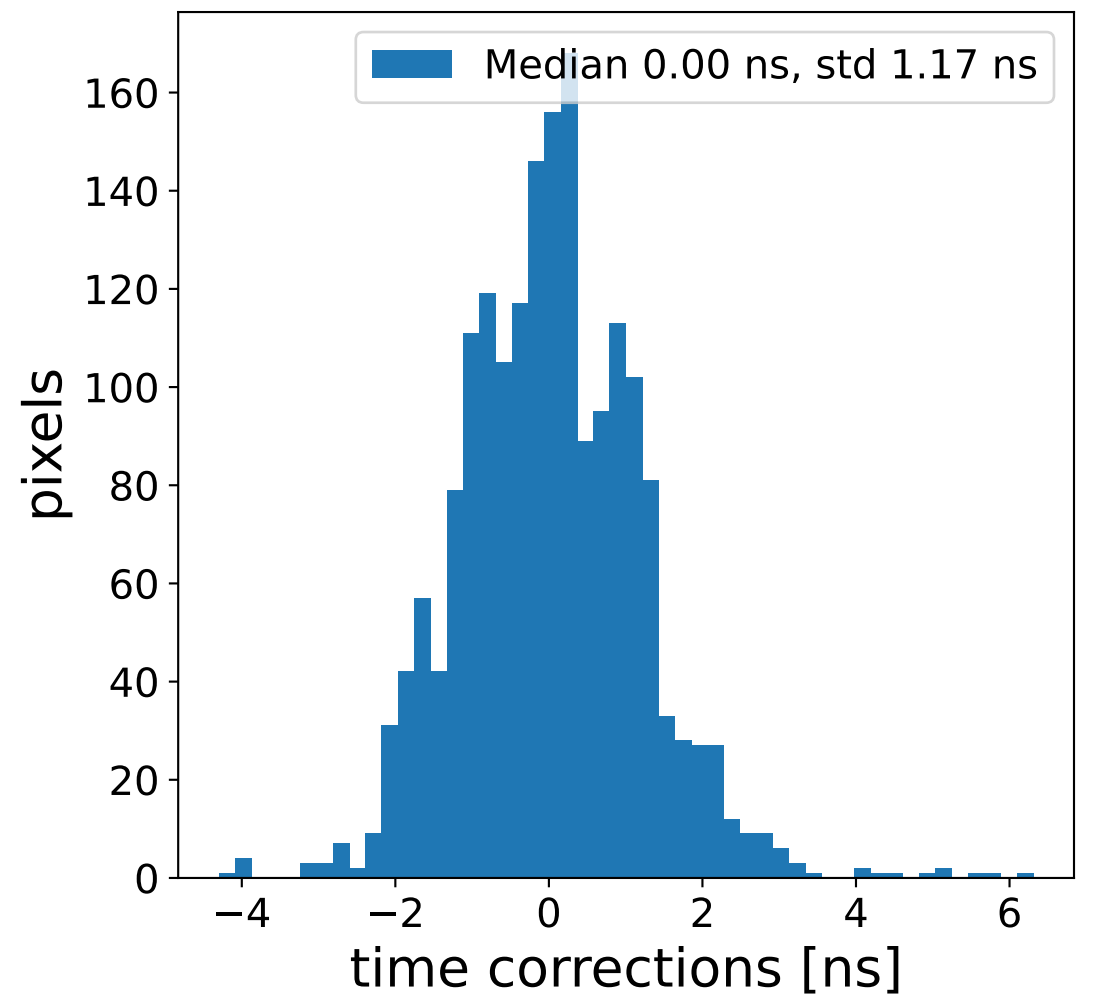

Run 7663

Run 7663

Run 7663 channel: HG

FF sample of 10000 events

pedestal sample of 10000 events

flat-fielded gain [ADC/pe]

Run 7663 channel: LG

FF sample of 10000 events

pedestal sample of 10000 events

flat-fielded gain [ADC/pe]