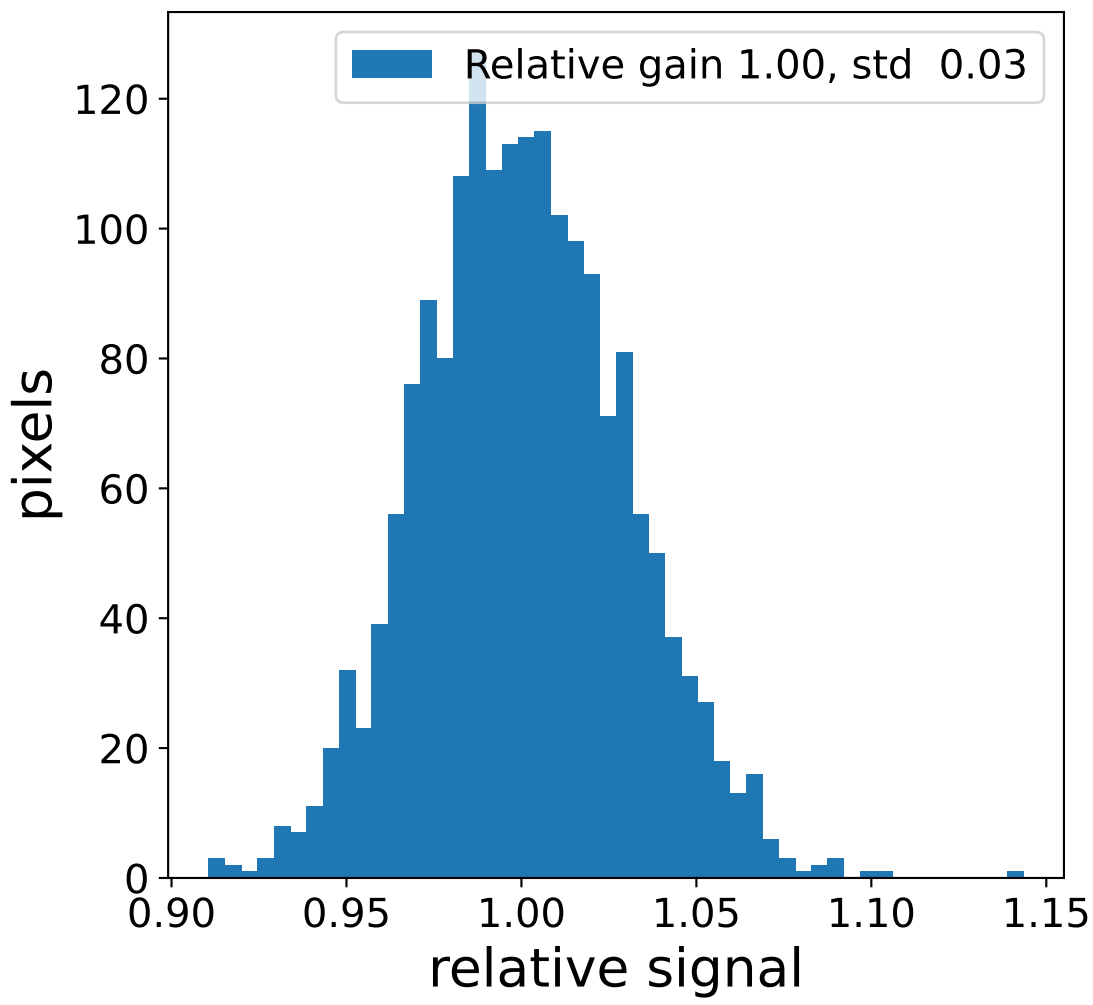

Run 7663

Run 7663

Run 7663 channel: HG

FF sample of 10000 events

pedestal sample of 10000 events

flat-fielded gain [ADC/pe]

Run 7663 channel: LG

FF sample of 10000 events

pedestal sample of 10000 events

flat-fielded gain [ADC/pe]