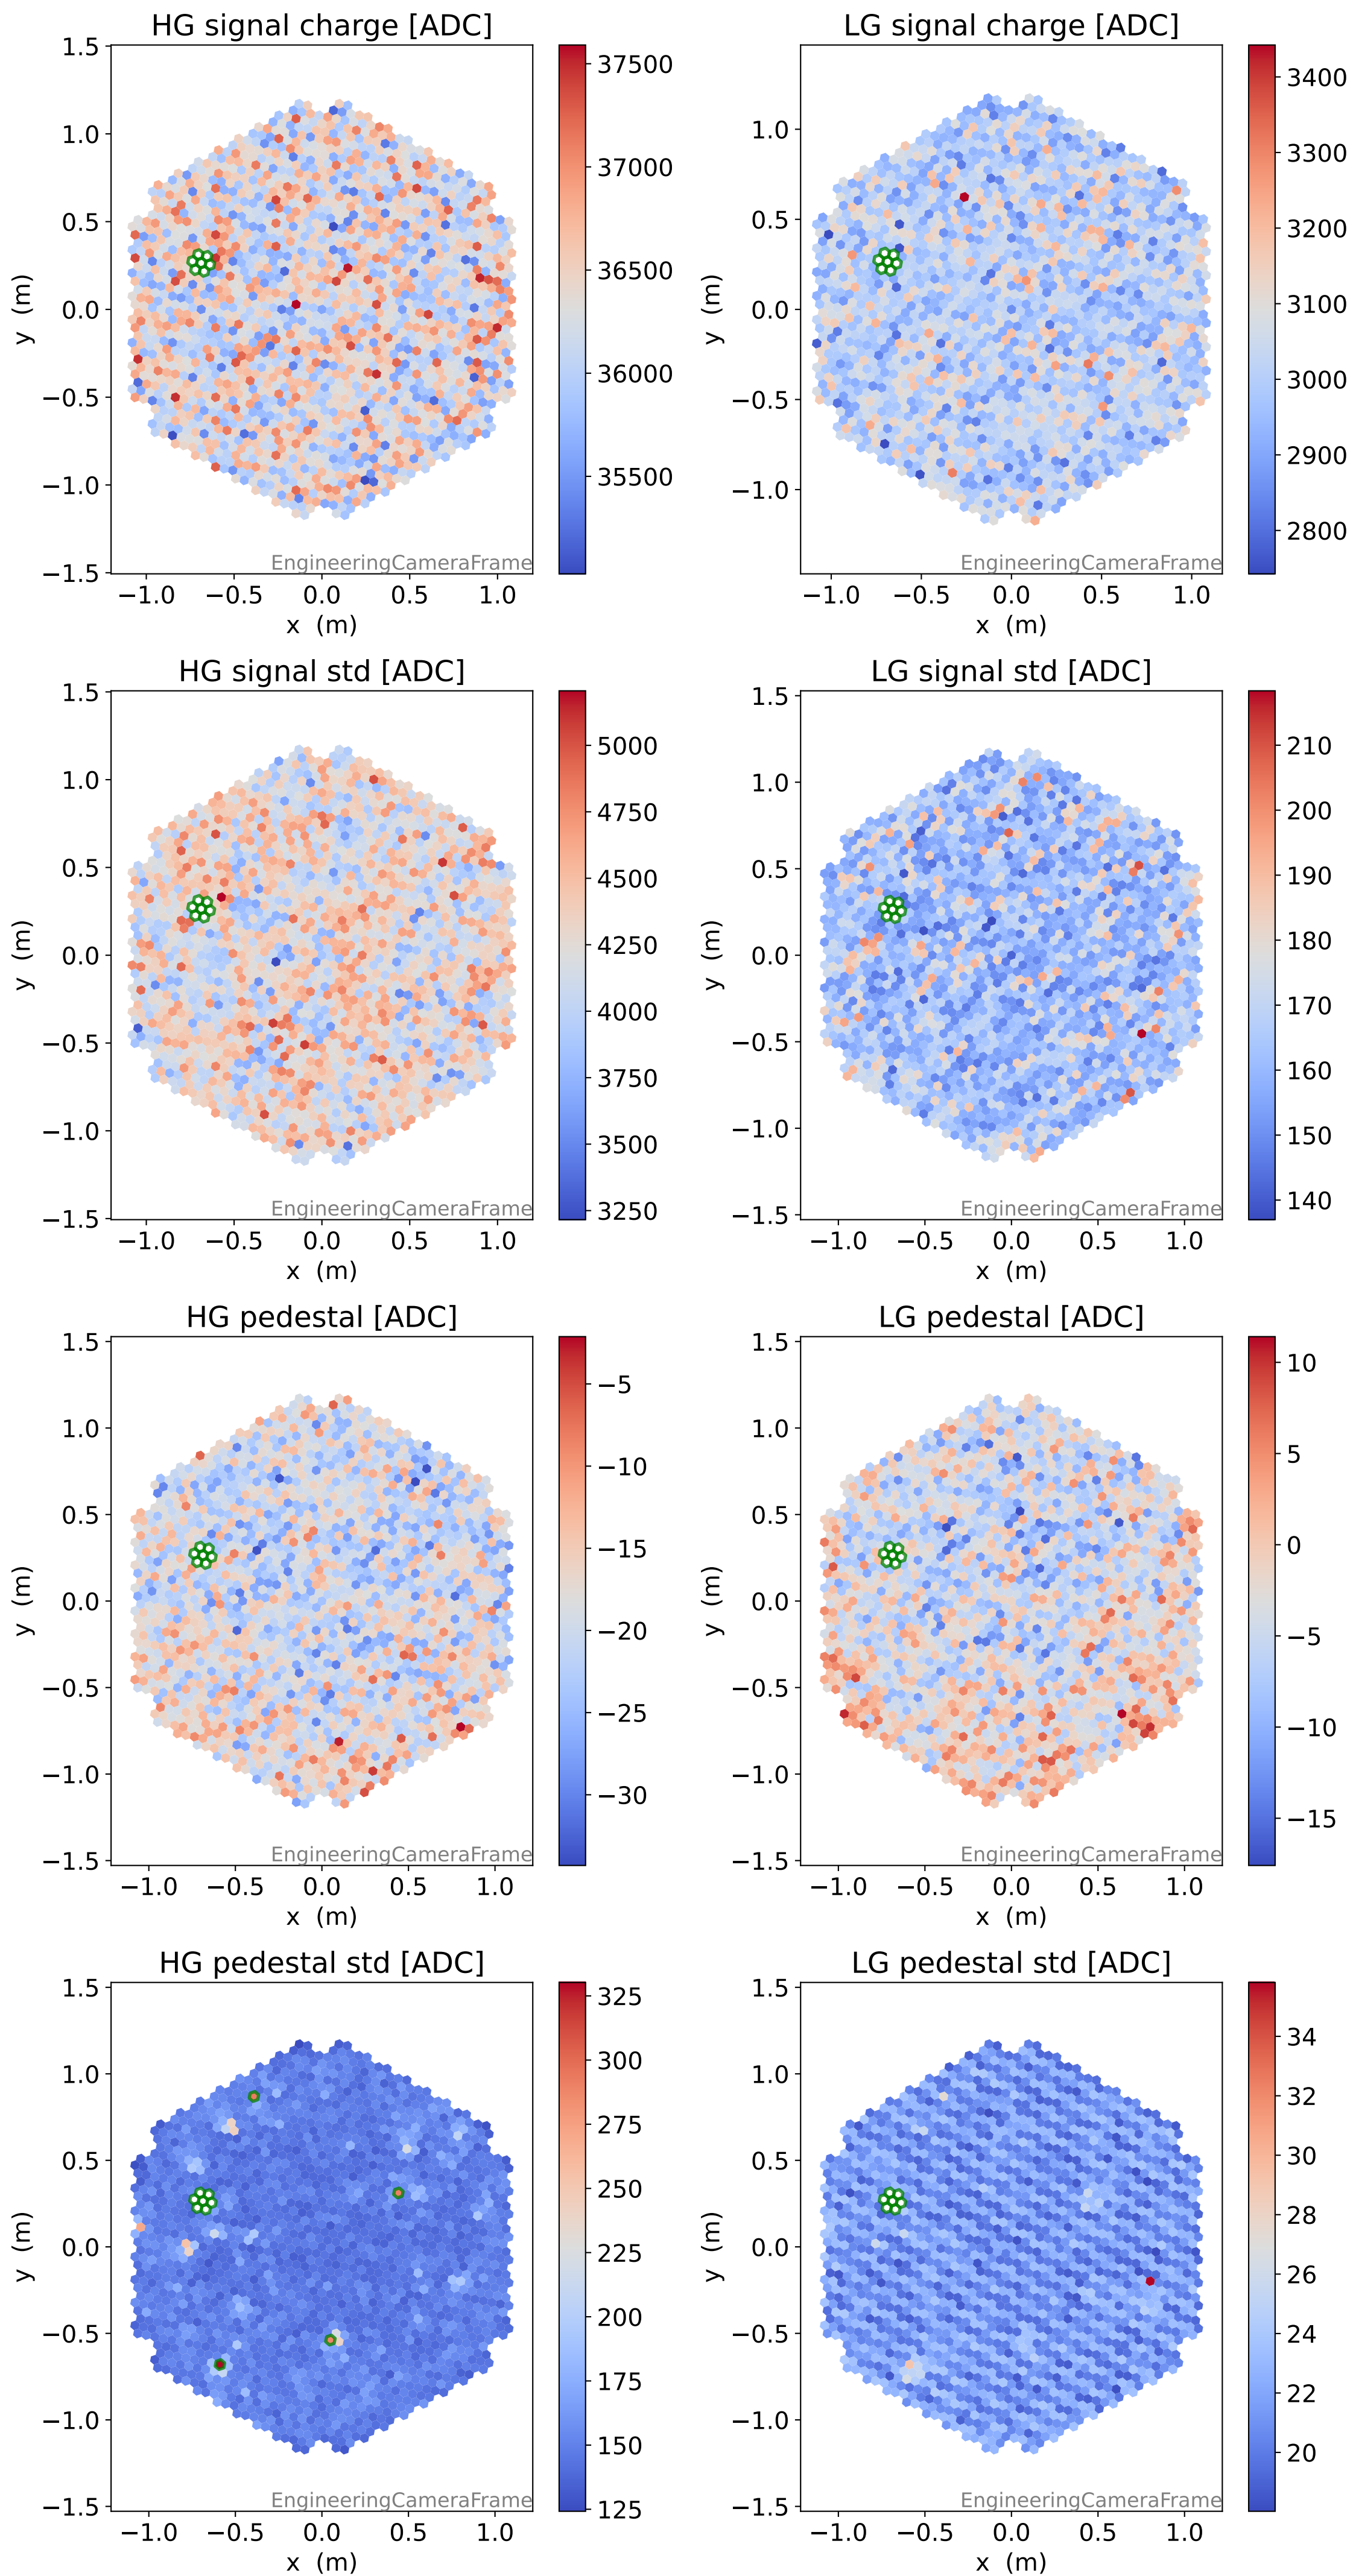

Run 7663

Run 7663

Run 7663 channel: HG

FF sample of 10000 events

pedestal sample of 10000 events

flat-fielded gain [ADC/pe]

Run 7663 channel: LG

FF sample of 10000 events

pedestal sample of 10000 events

flat-fielded gain [ADC/pe]