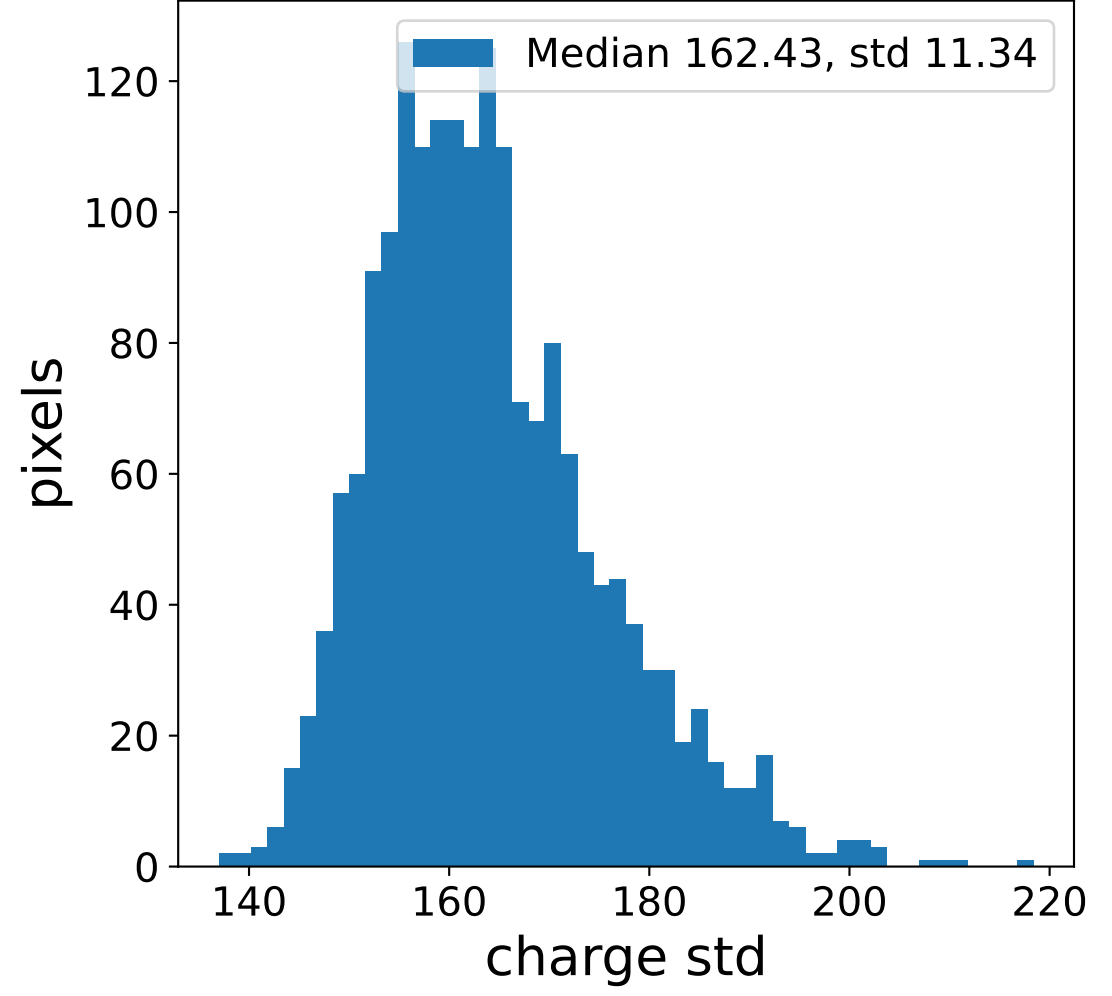

Run 7663

Run 7663

Run 7663 channel: HG

FF sample of 10000 events

pedestal sample of 10000 events

flat-fielded gain [ADC/pe]

Run 7663 channel: LG

FF sample of 10000 events

pedestal sample of 10000 events

flat-fielded gain [ADC/pe]