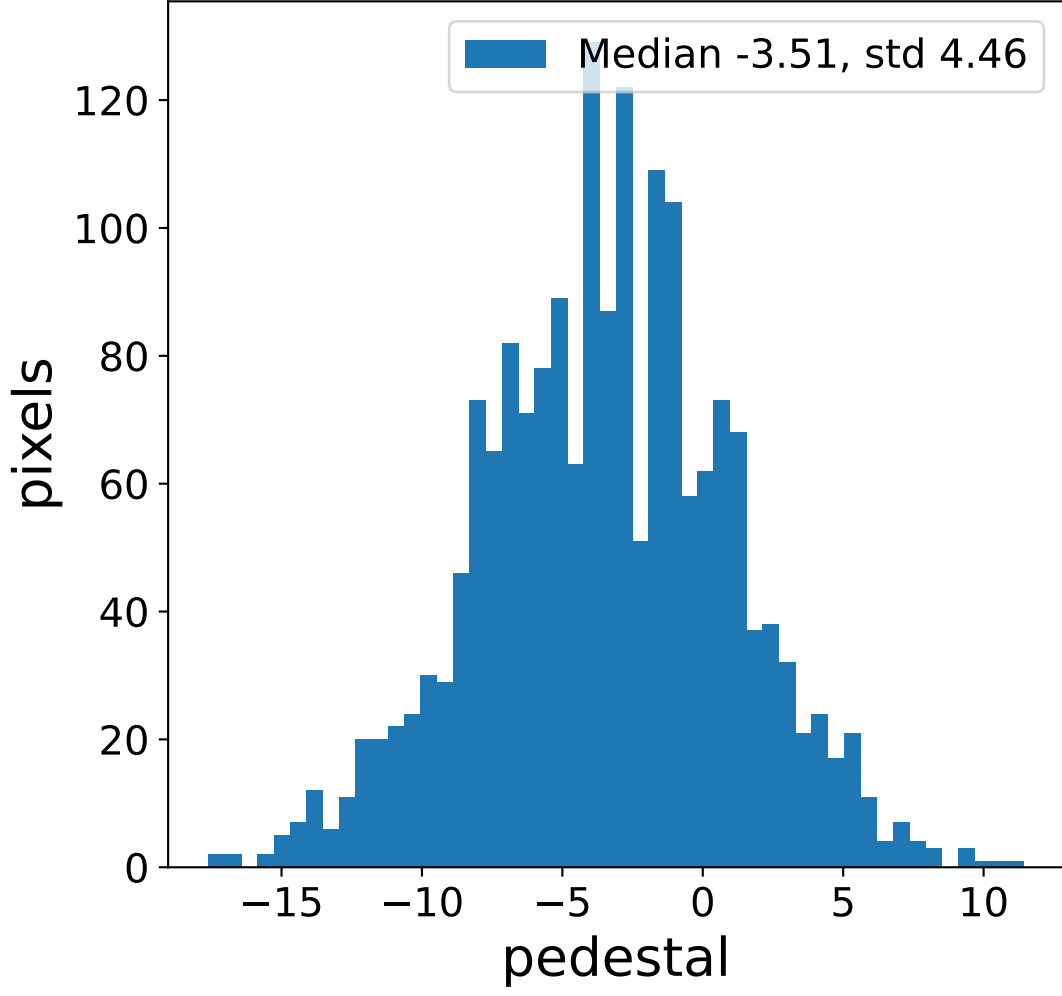

Run 7663

Run 7663

Run 7663 channel: HG

FF sample of 10000 events

pedestal sample of 10000 events

flat-fielded gain [ADC/pe]

Run 7663 channel: LG

FF sample of 10000 events

pedestal sample of 10000 events

flat-fielded gain [ADC/pe]