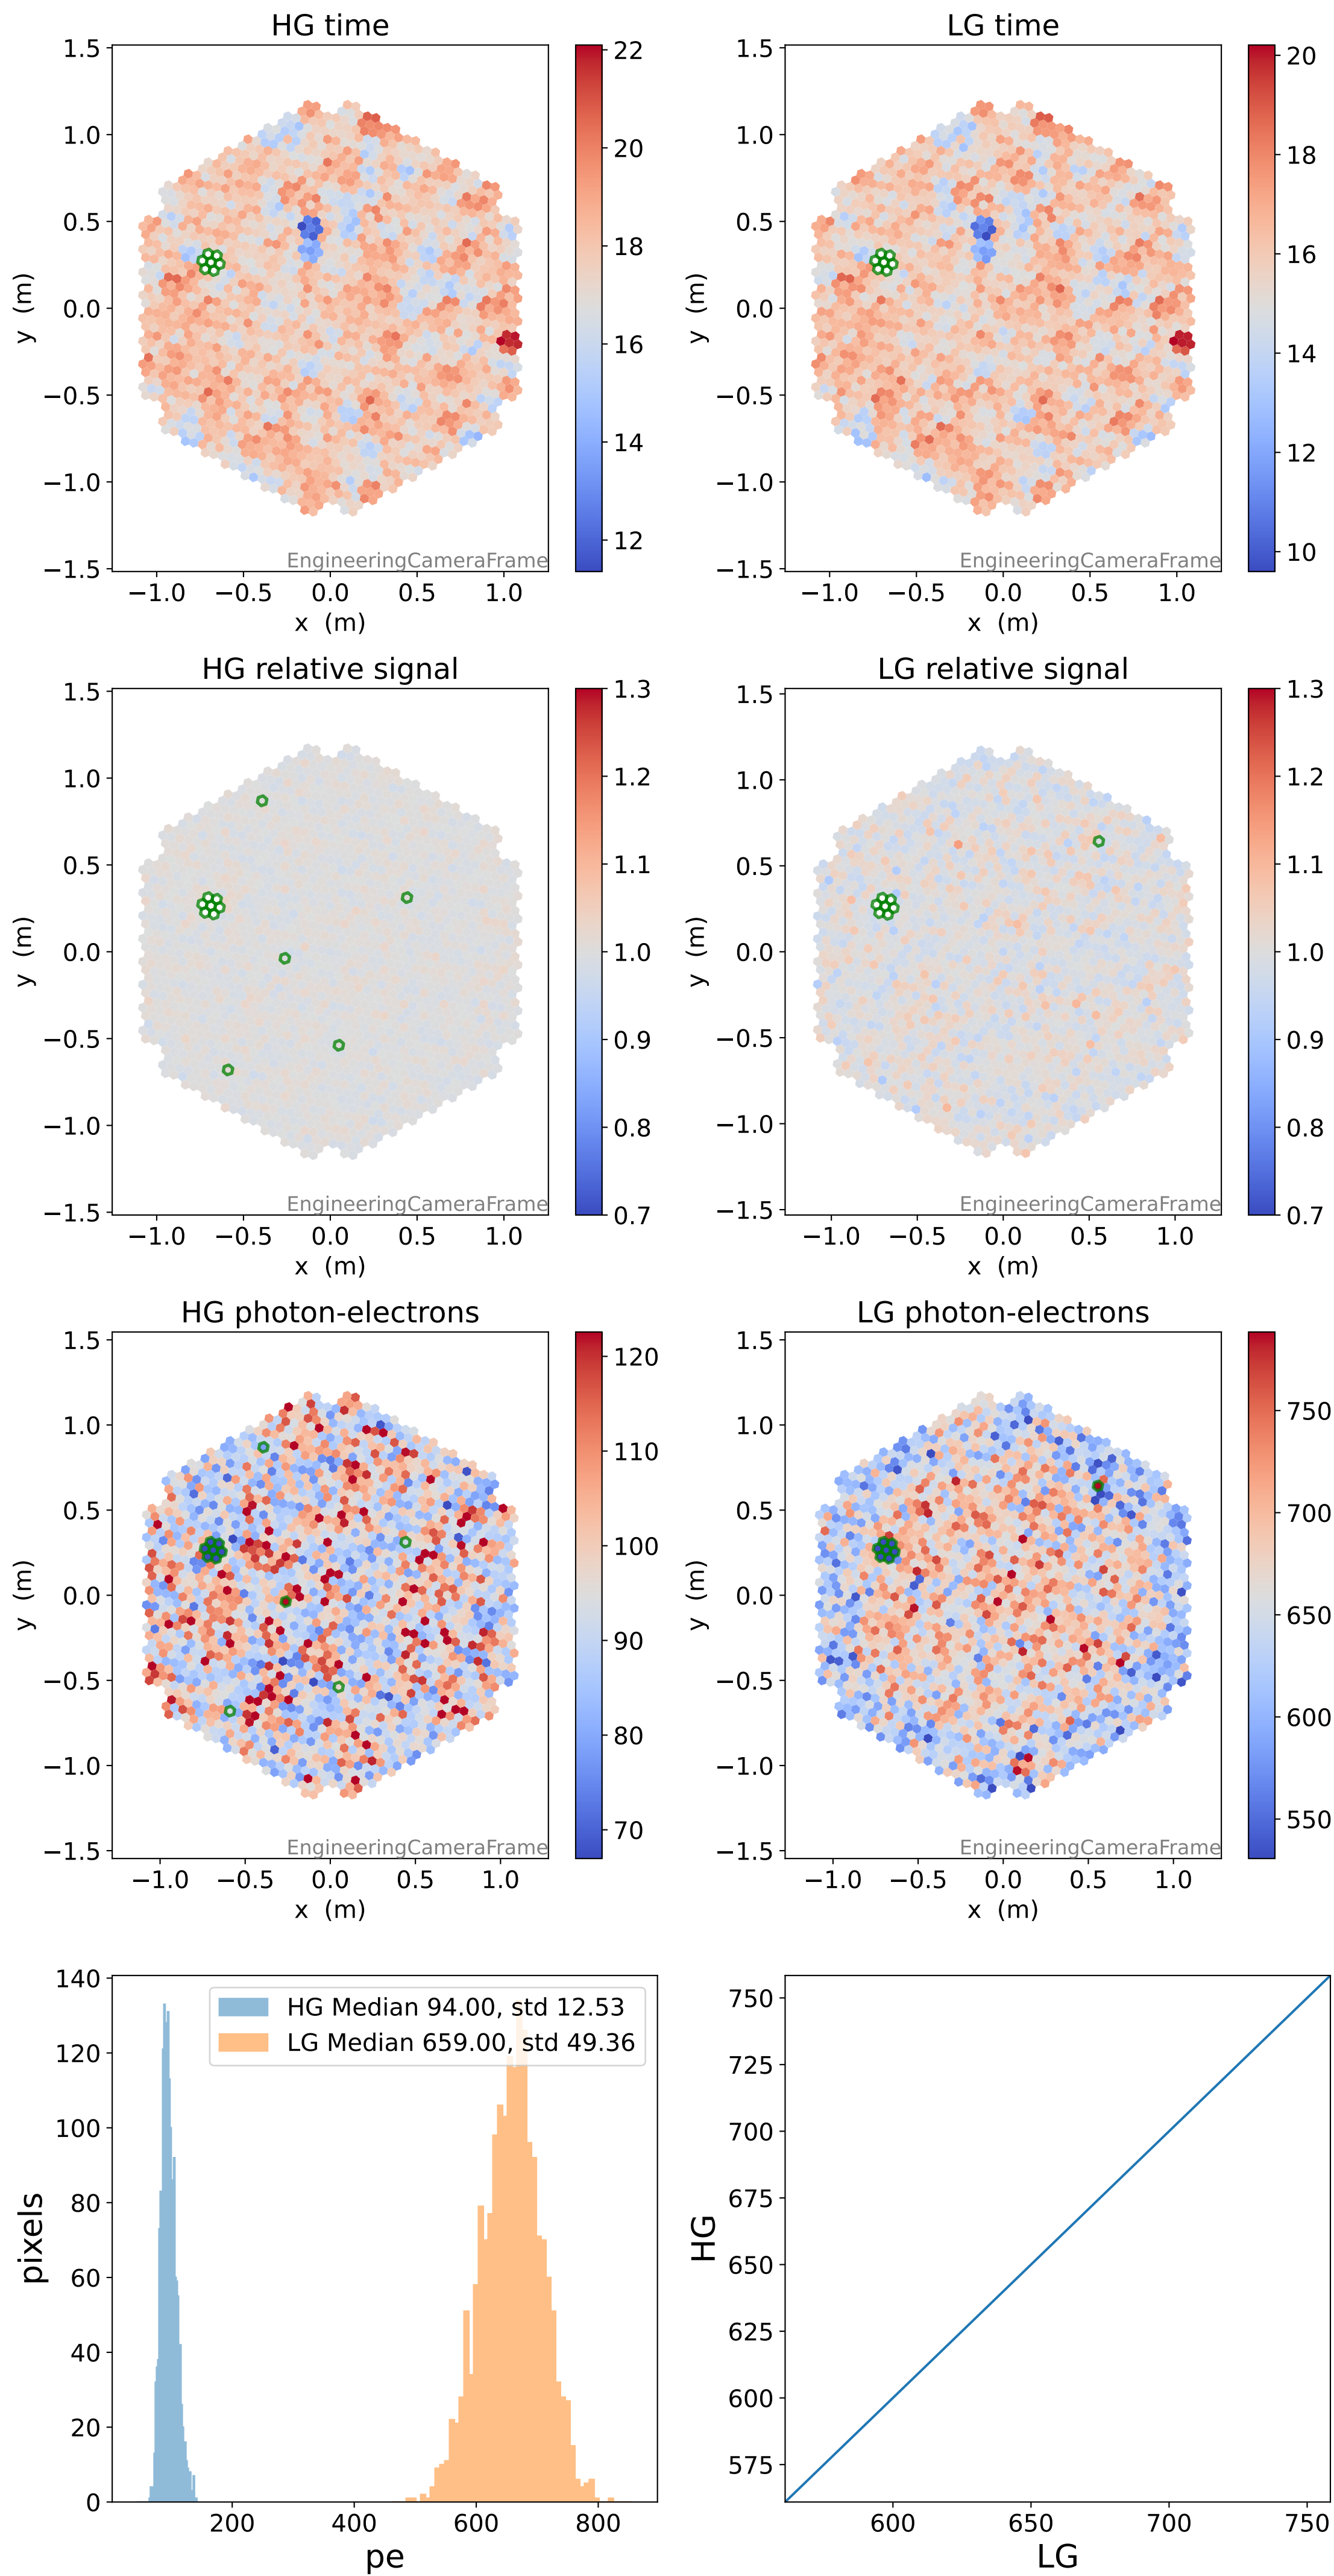

Run 7663

Run 7663

Run 7663 channel: HG

FF sample of 10000 events

pedestal sample of 10000 events

flat-fielded gain [ADC/pe]

Run 7663 channel: LG

FF sample of 10000 events

pedestal sample of 10000 events

flat-fielded gain [ADC/pe]