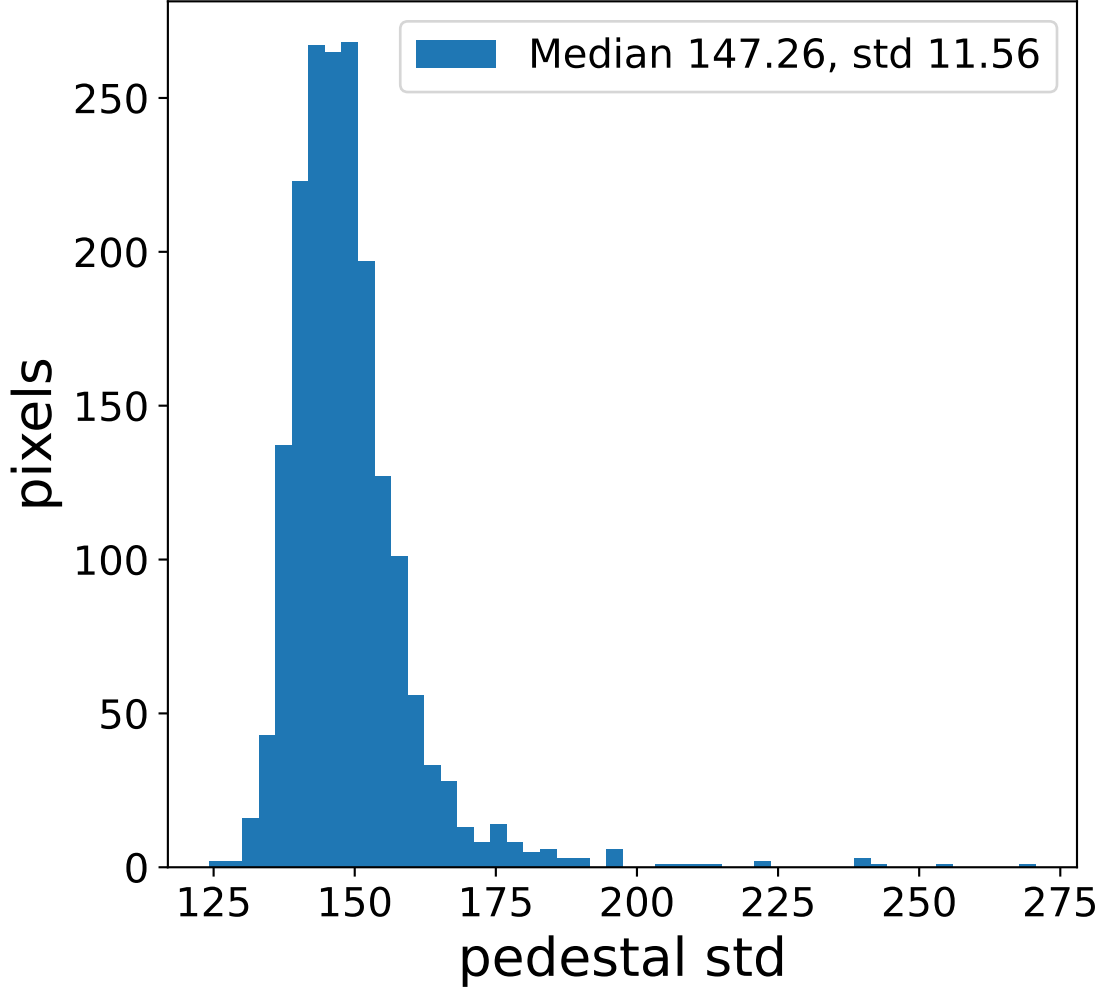

Run 7663

Run 7663

Run 7663 channel: HG

FF sample of 10000 events

pedestal sample of 10000 events

flat-fielded gain [ADC/pe]

Run 7663 channel: LG

FF sample of 10000 events

pedestal sample of 10000 events

flat-fielded gain [ADC/pe]