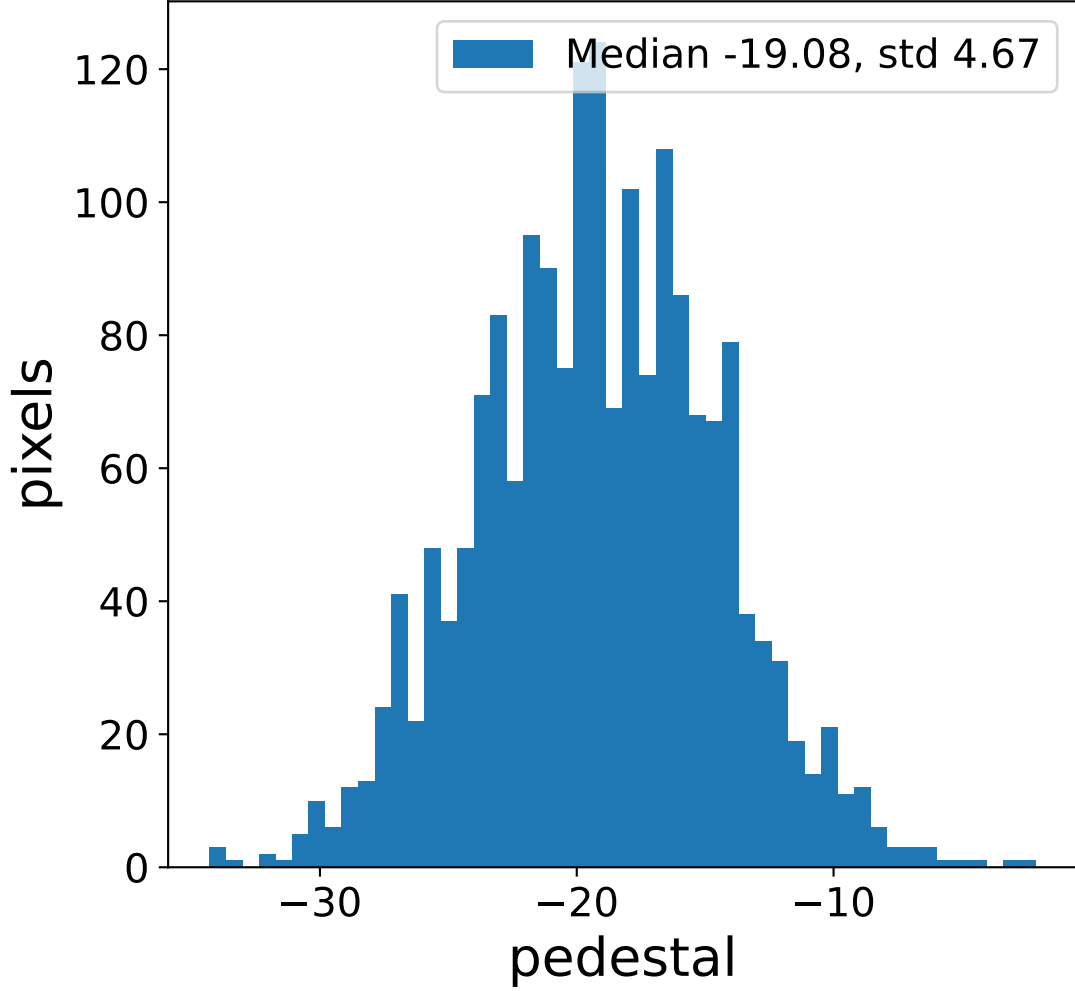

Run 7663

Run 7663

Run 7663 channel: HG

FF sample of 10000 events

pedestal sample of 10000 events

flat-fielded gain [ADC/pe]

Run 7663 channel: LG

FF sample of 10000 events

pedestal sample of 10000 events

flat-fielded gain [ADC/pe]