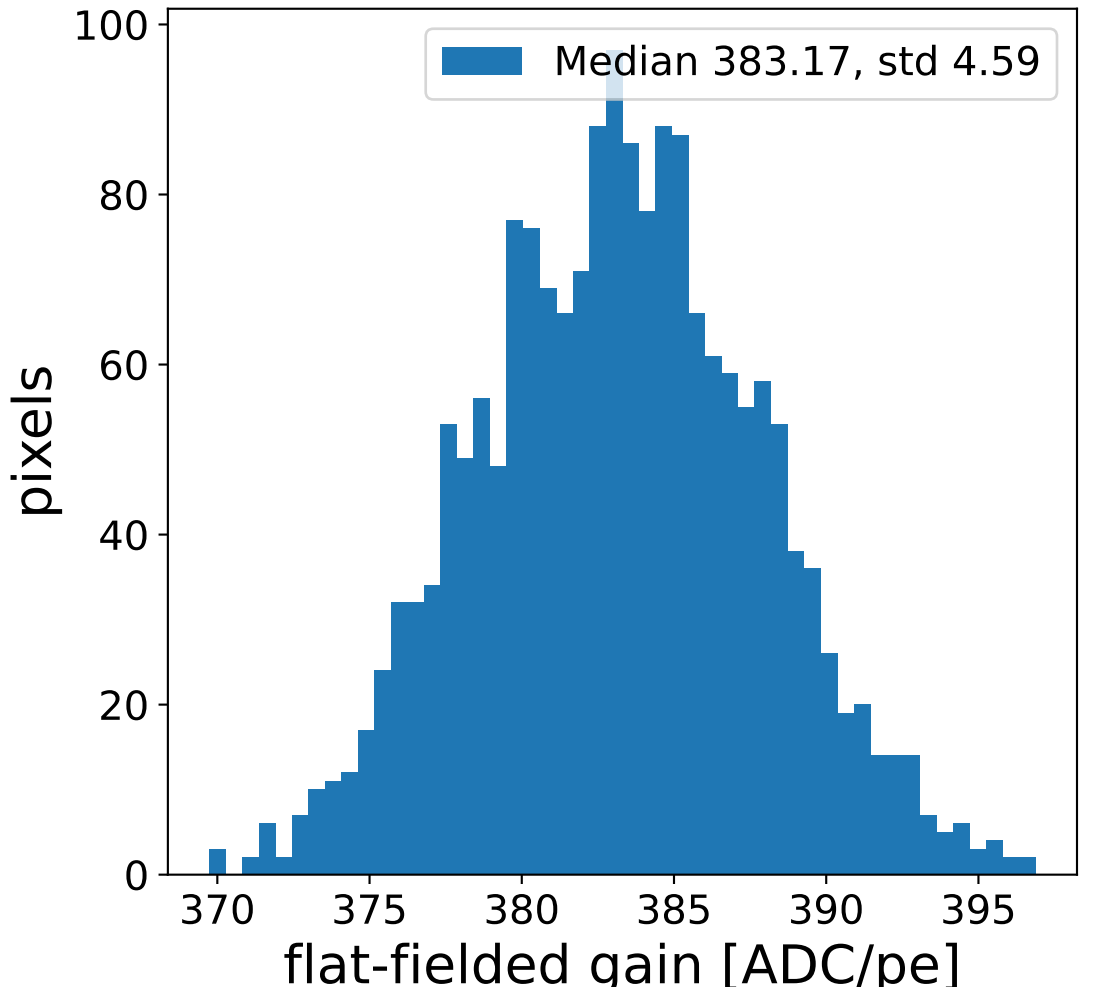

Run 7663

Run 7663

Run 7663 channel: HG

FF sample of 10000 events

pedestal sample of 10000 events

flat-fielded gain [ADC/pe]

Run 7663 channel: LG

FF sample of 10000 events

pedestal sample of 10000 events

flat-fielded gain [ADC/pe]