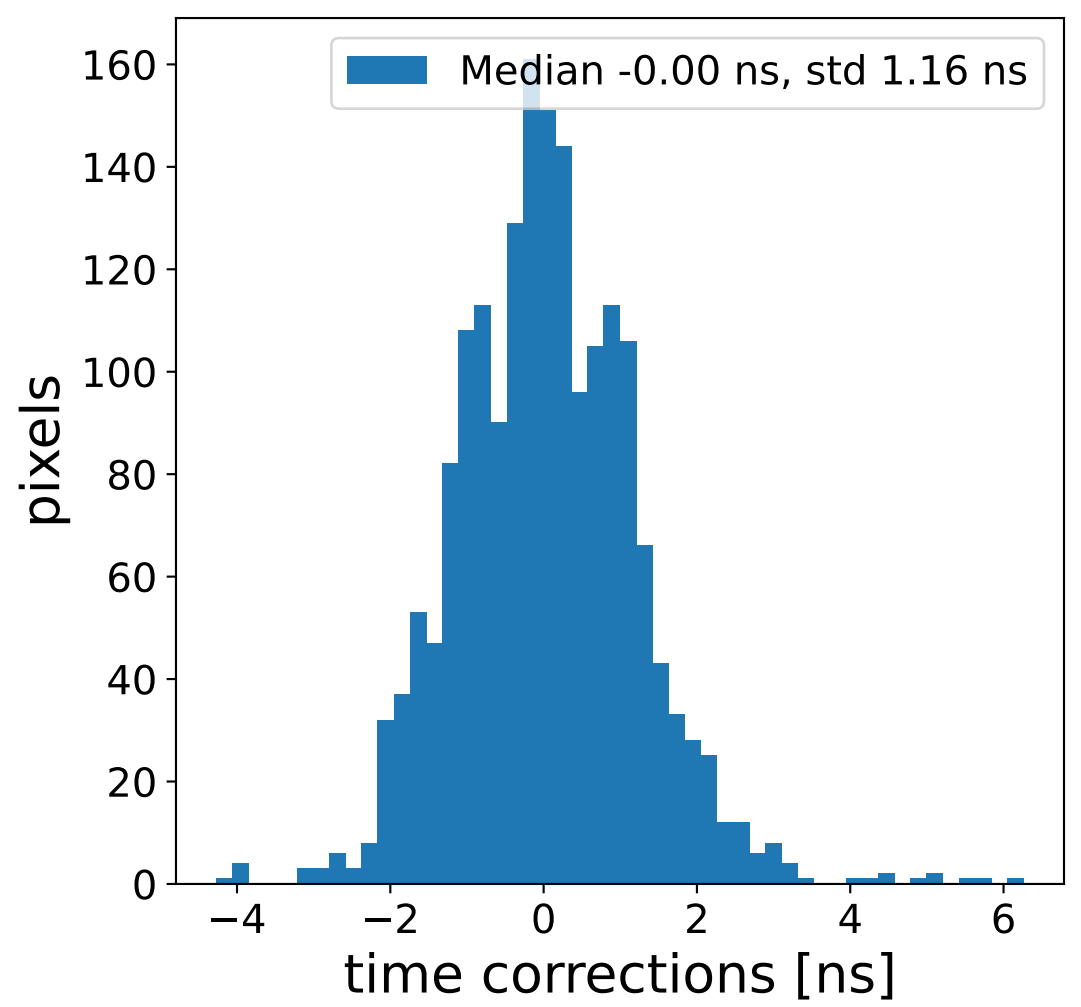

pedestal sample of 10000 events