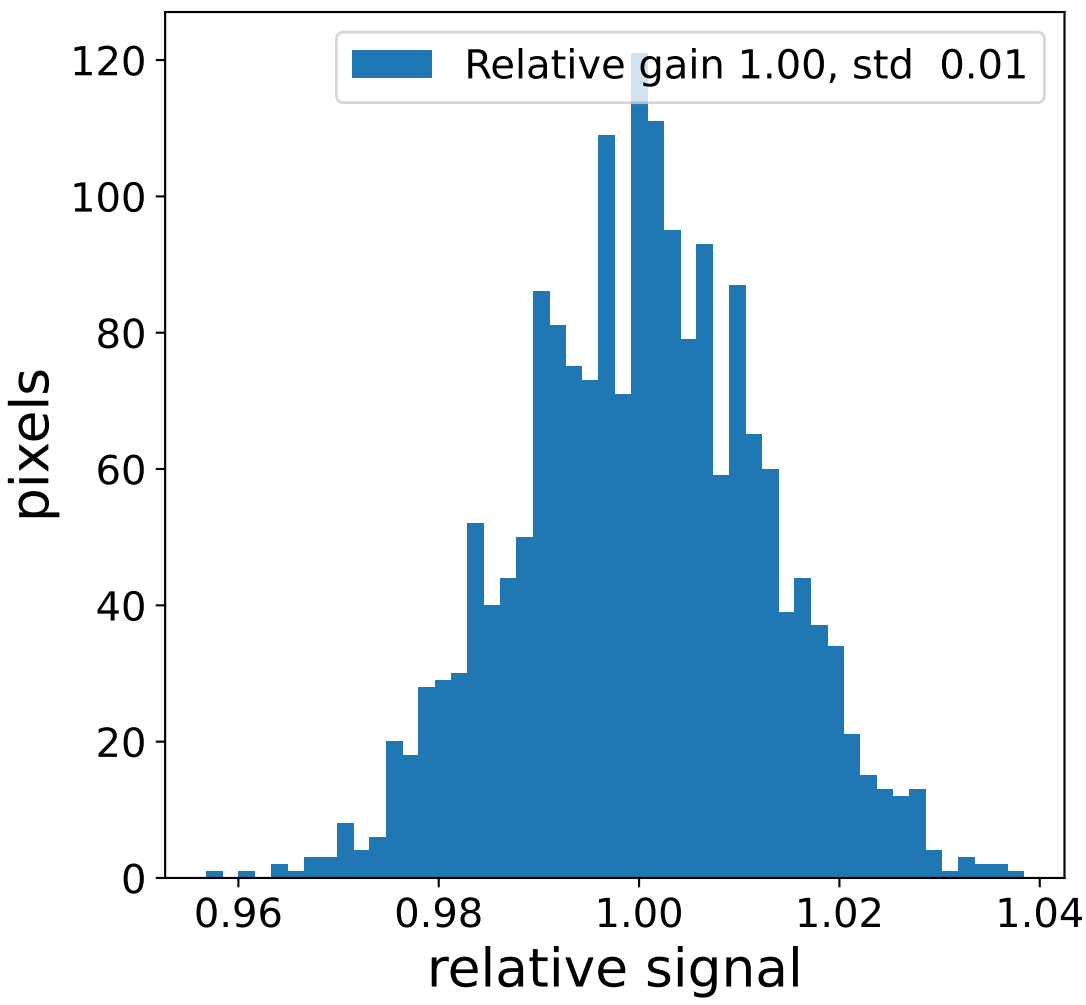

# Run 7662 channel: HG

FF sample of 10000 events

pedestal sample of 10000 events

flat-fielded gain [ADC/pe]