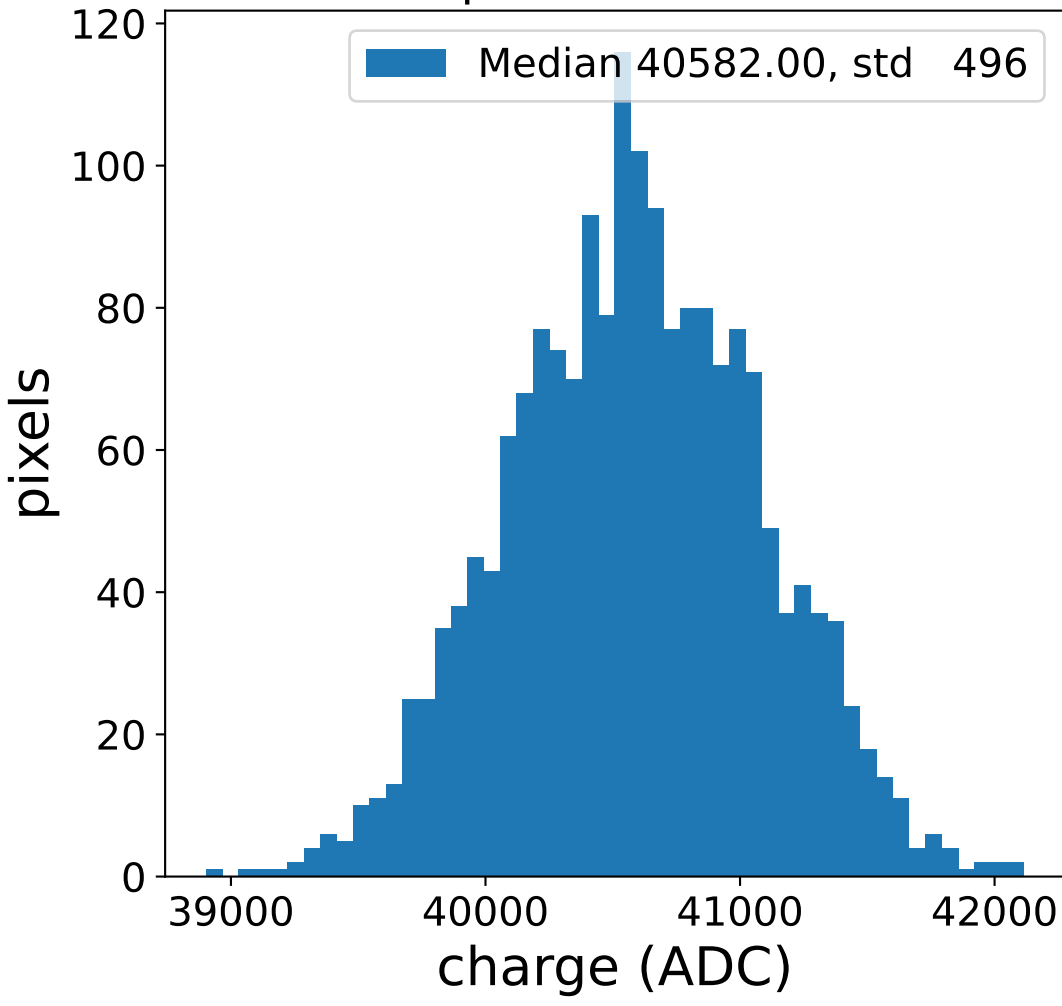

# Run 7662 channel: HG

FF sample of 10000 events

pedestal sample of 10000 events

flat-fielded gain [ADC/pe]