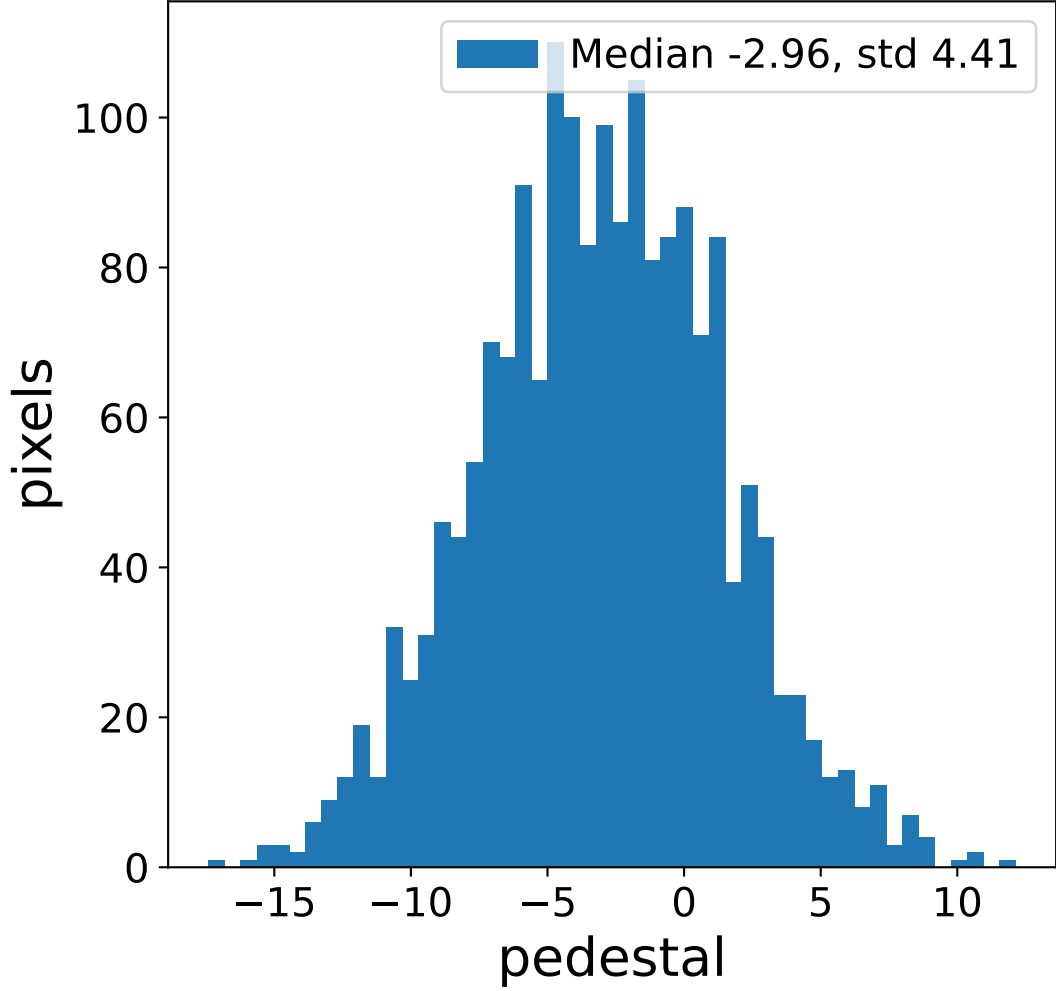

pedestal sample of 10000 events