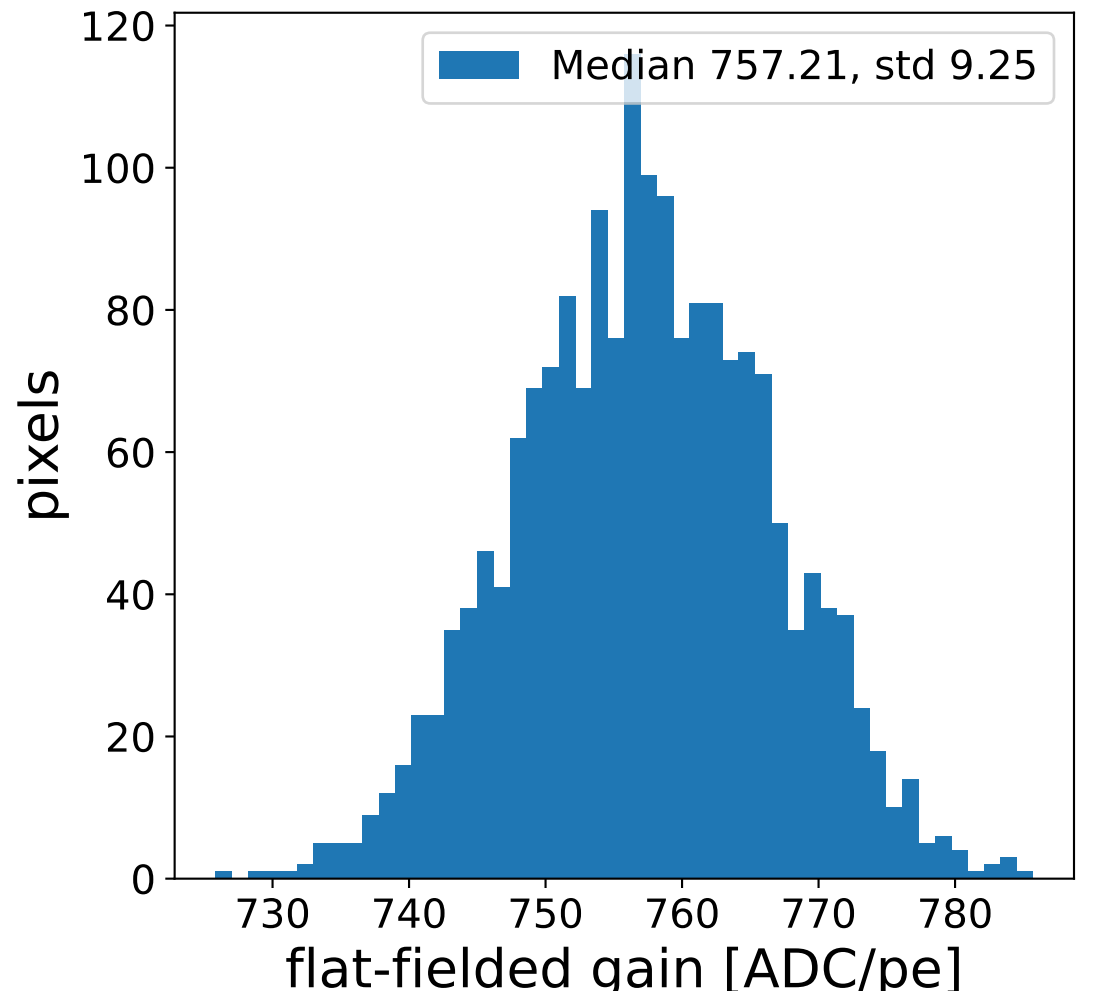

# Run 7662 channel: HG

FF sample of 10000 events

pedestal sample of 10000 events

flat-fielded gain [ADC/pe]