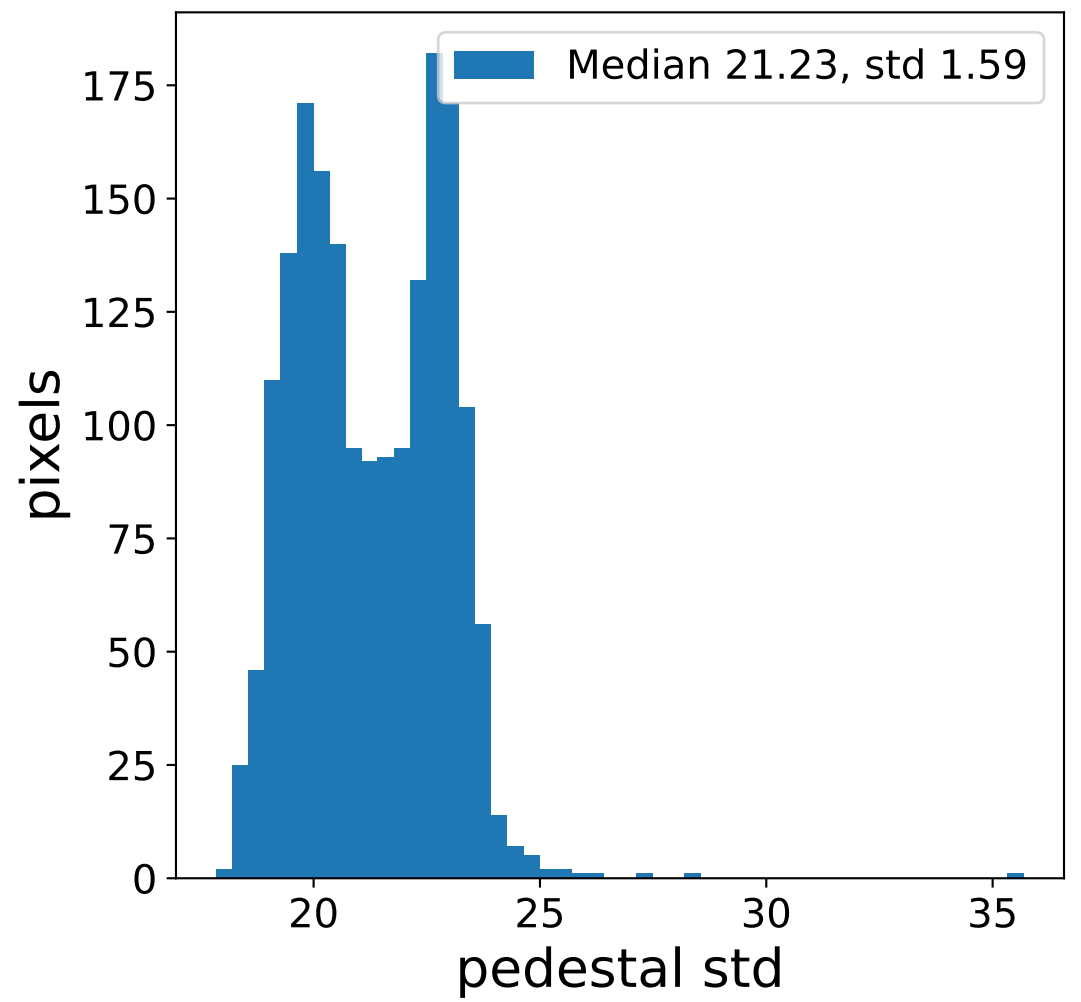

pedestal sample of 10000 events