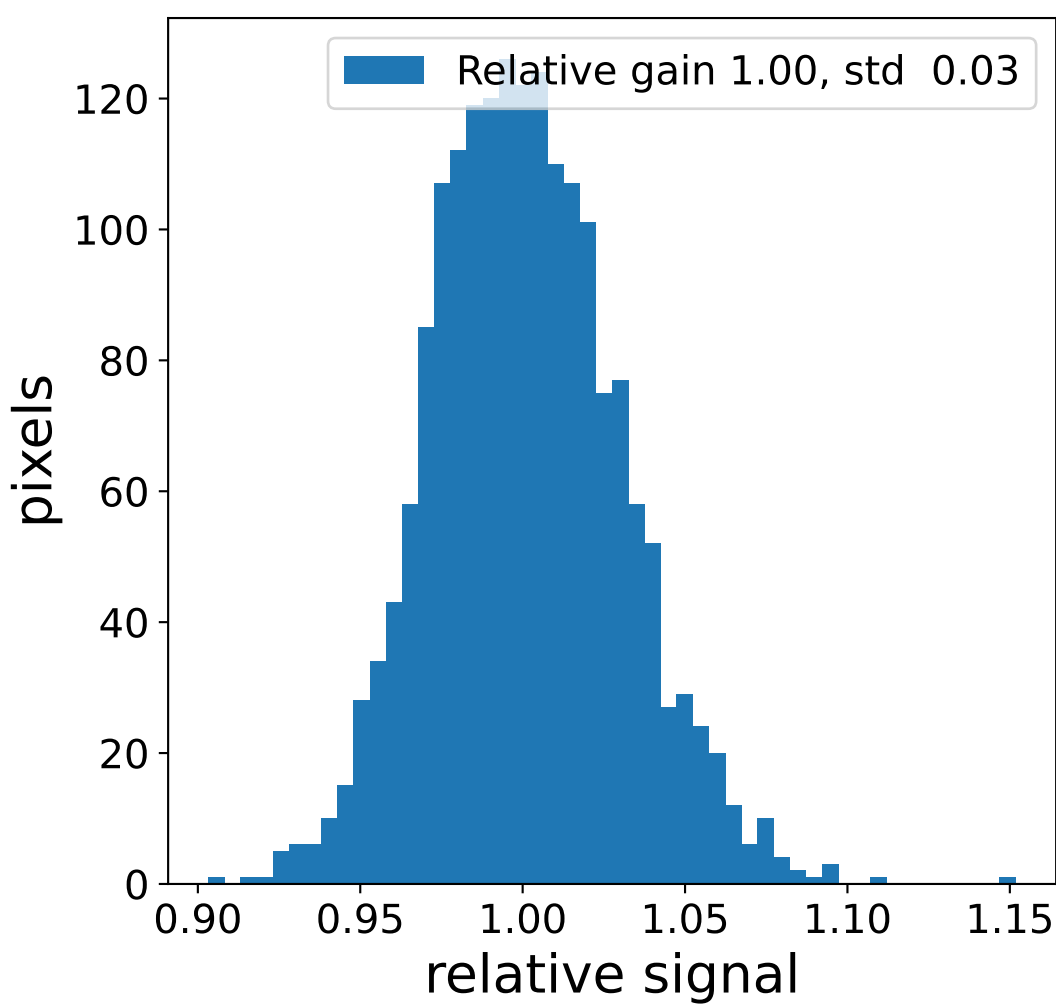

pedestal sample of 10000 events