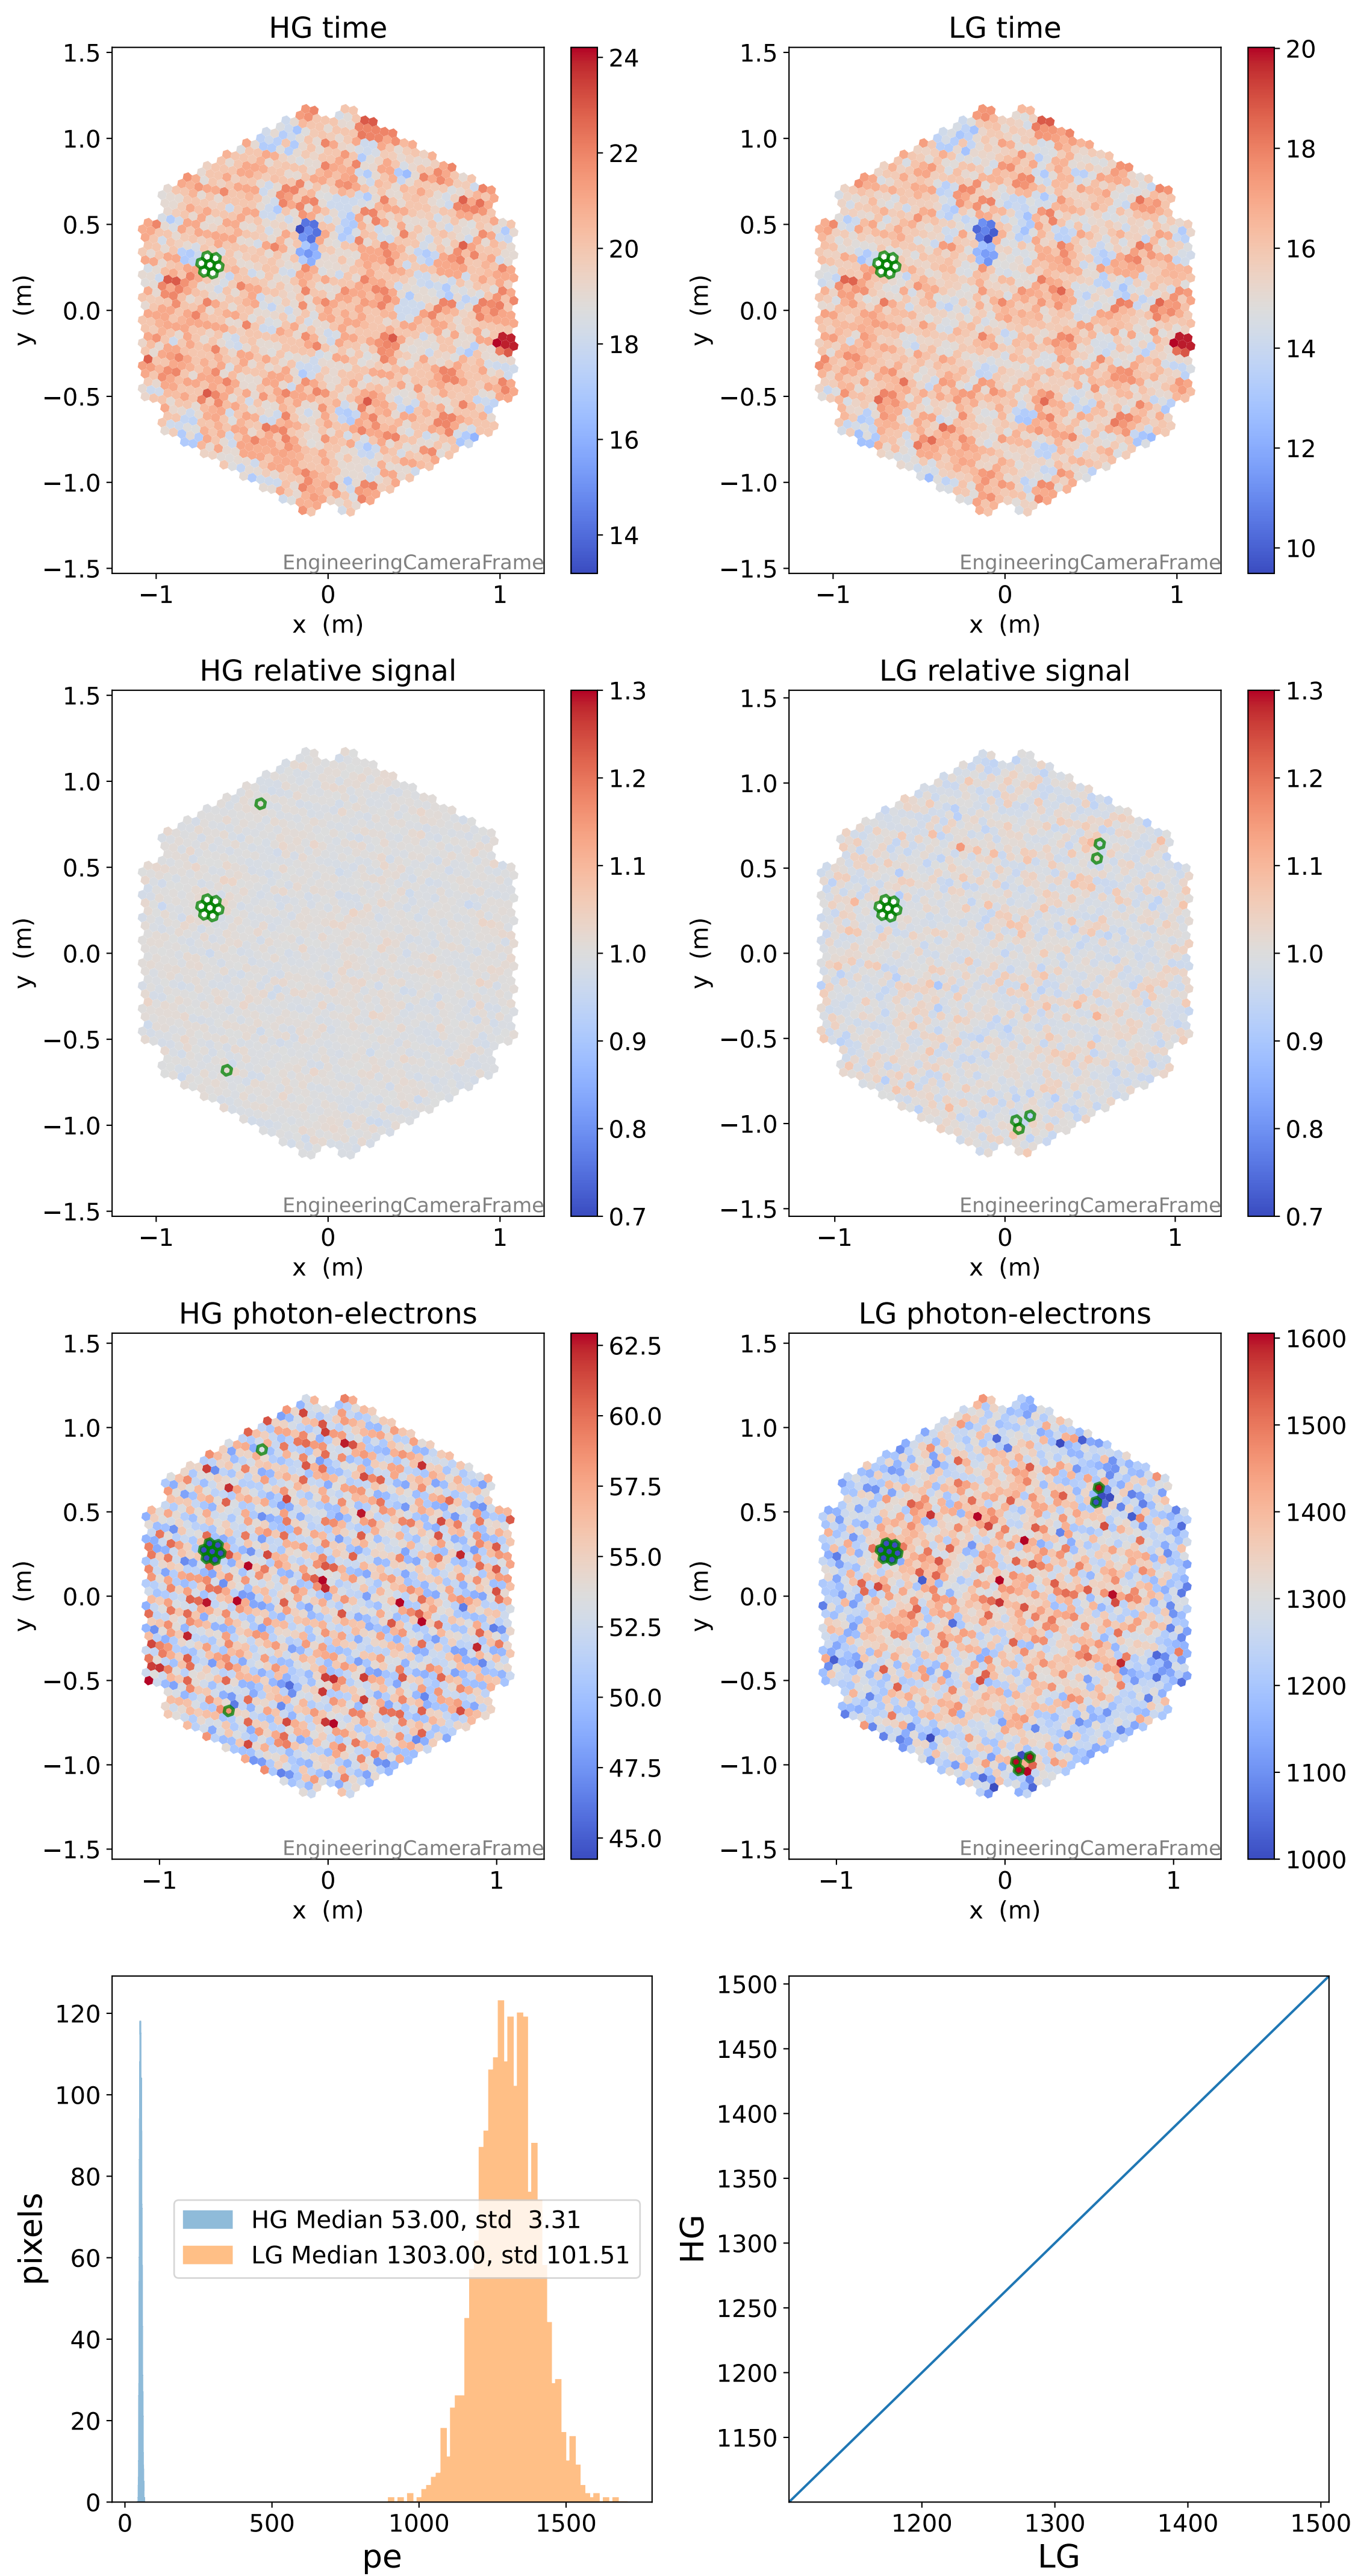

# Run 7662 channel: HG

FF sample of 10000 events

pedestal sample of 10000 events

flat-fielded gain [ADC/pe]

### pedestal sample of 10000 events