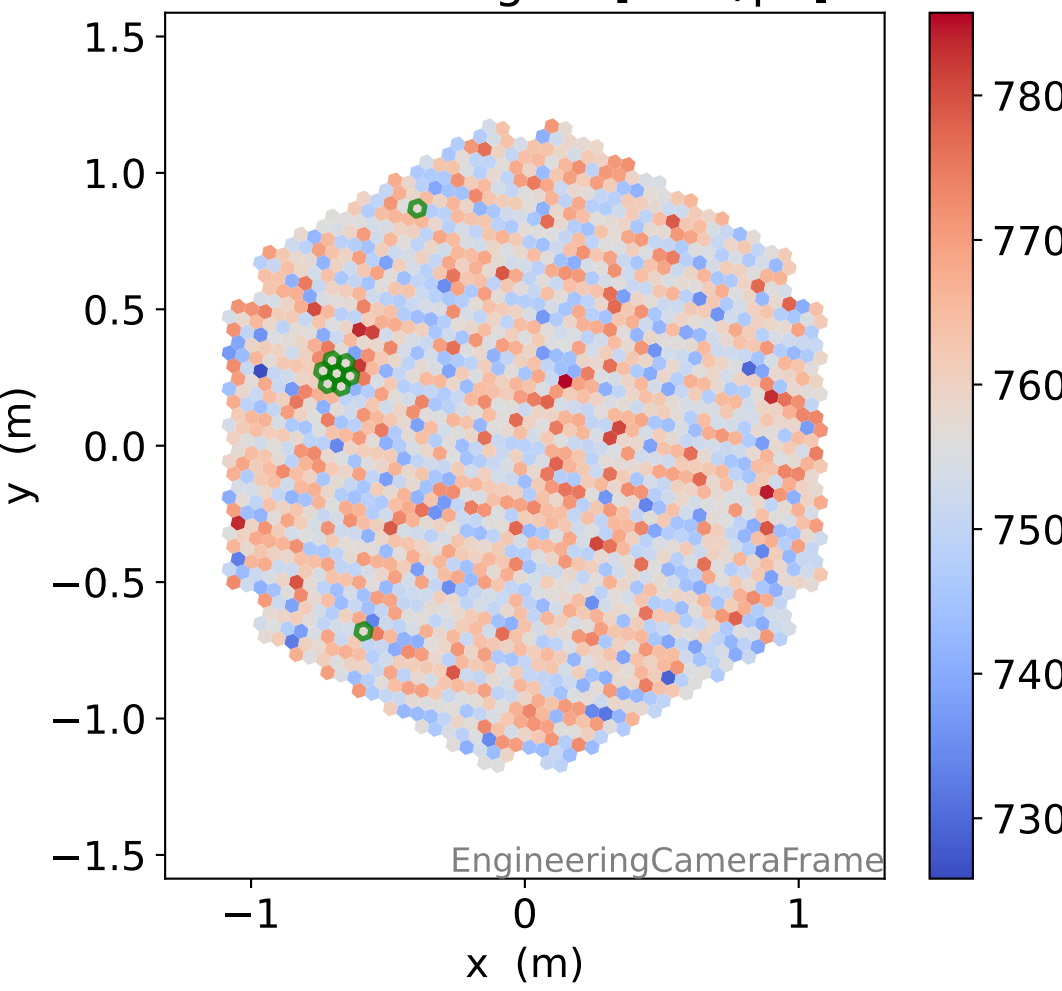

# Run 7662 channel: HG

FF sample of 10000 events

pedestal sample of 10000 events

flat-fielded gain [ADC/pe]