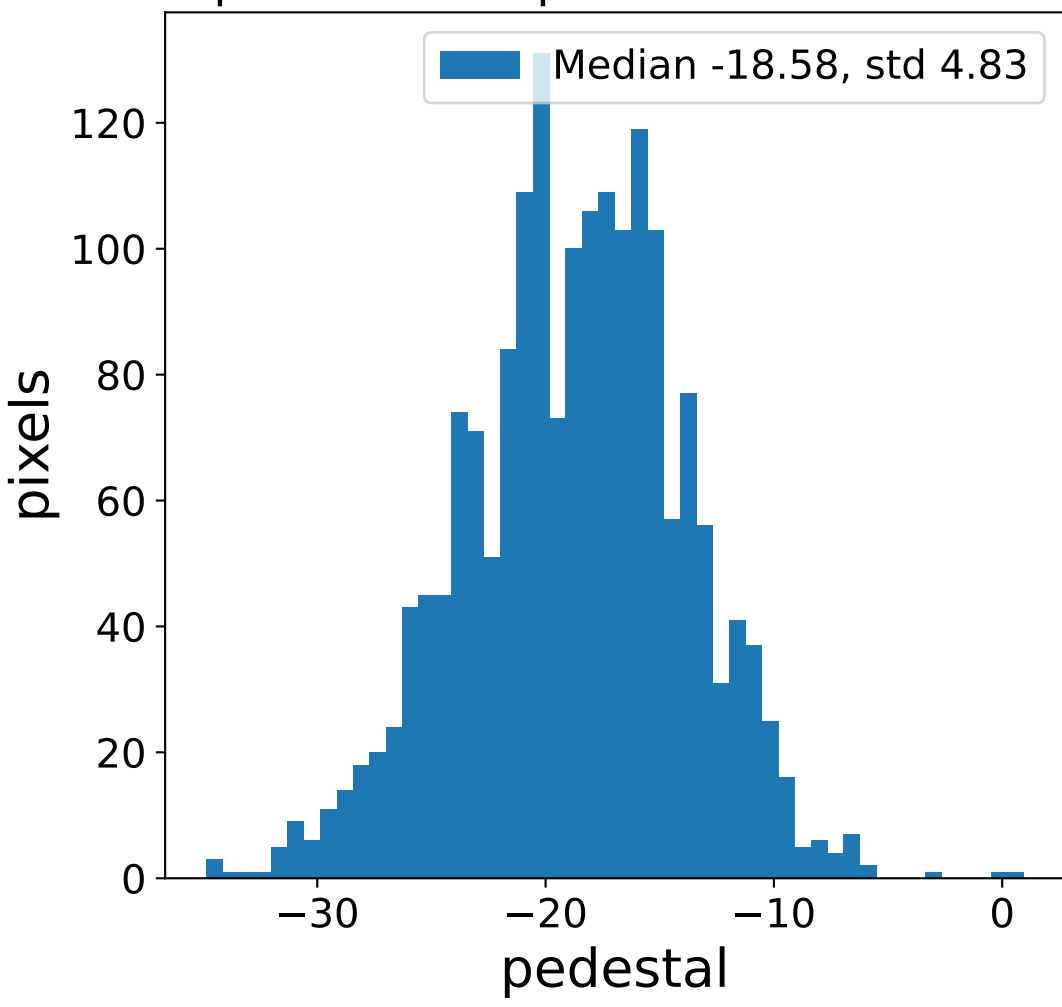

# Run 7662 channel: HG

FF sample of 10000 events

pedestal sample of 10000 events

flat-fielded gain [ADC/pe]