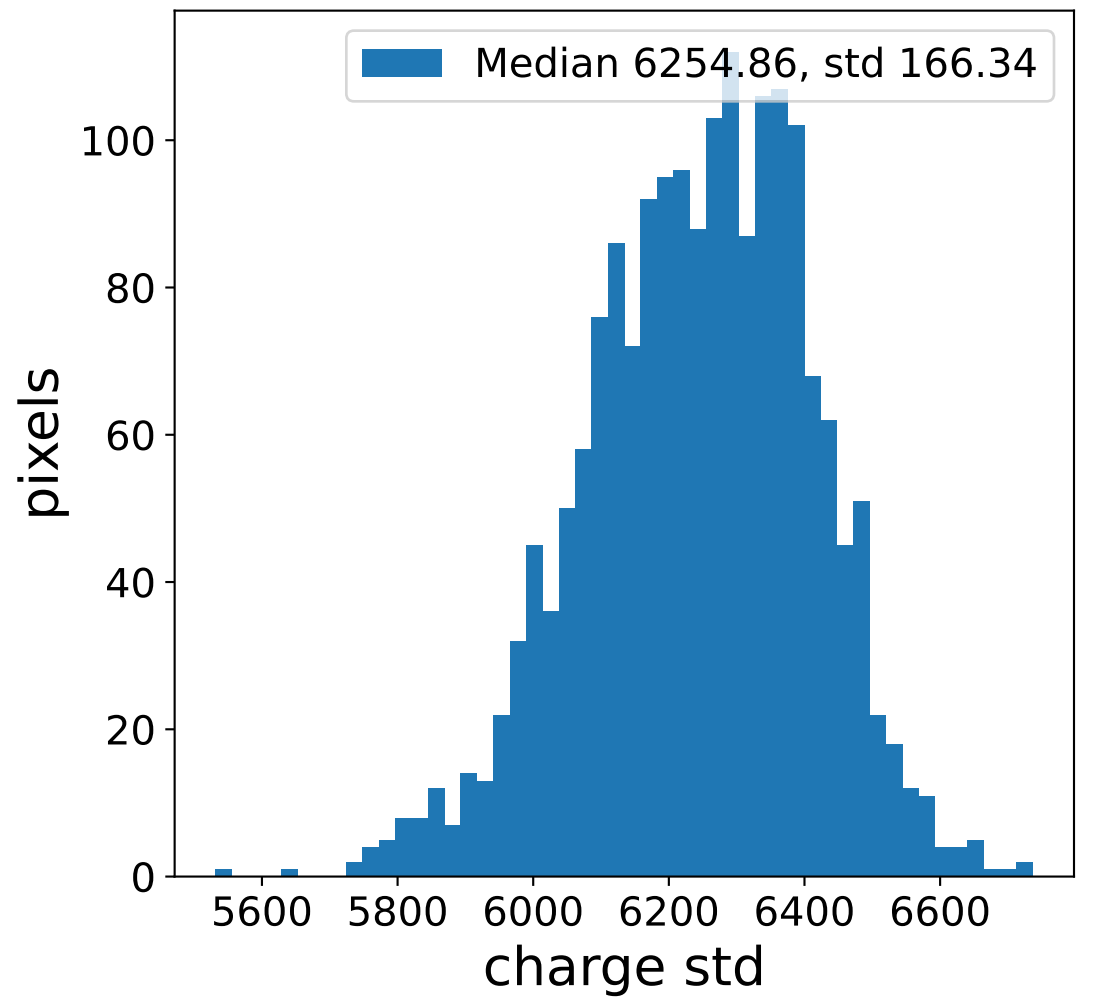

# Run 7662 channel: HG

FF sample of 10000 events

pedestal sample of 10000 events

flat-fielded gain [ADC/pe]