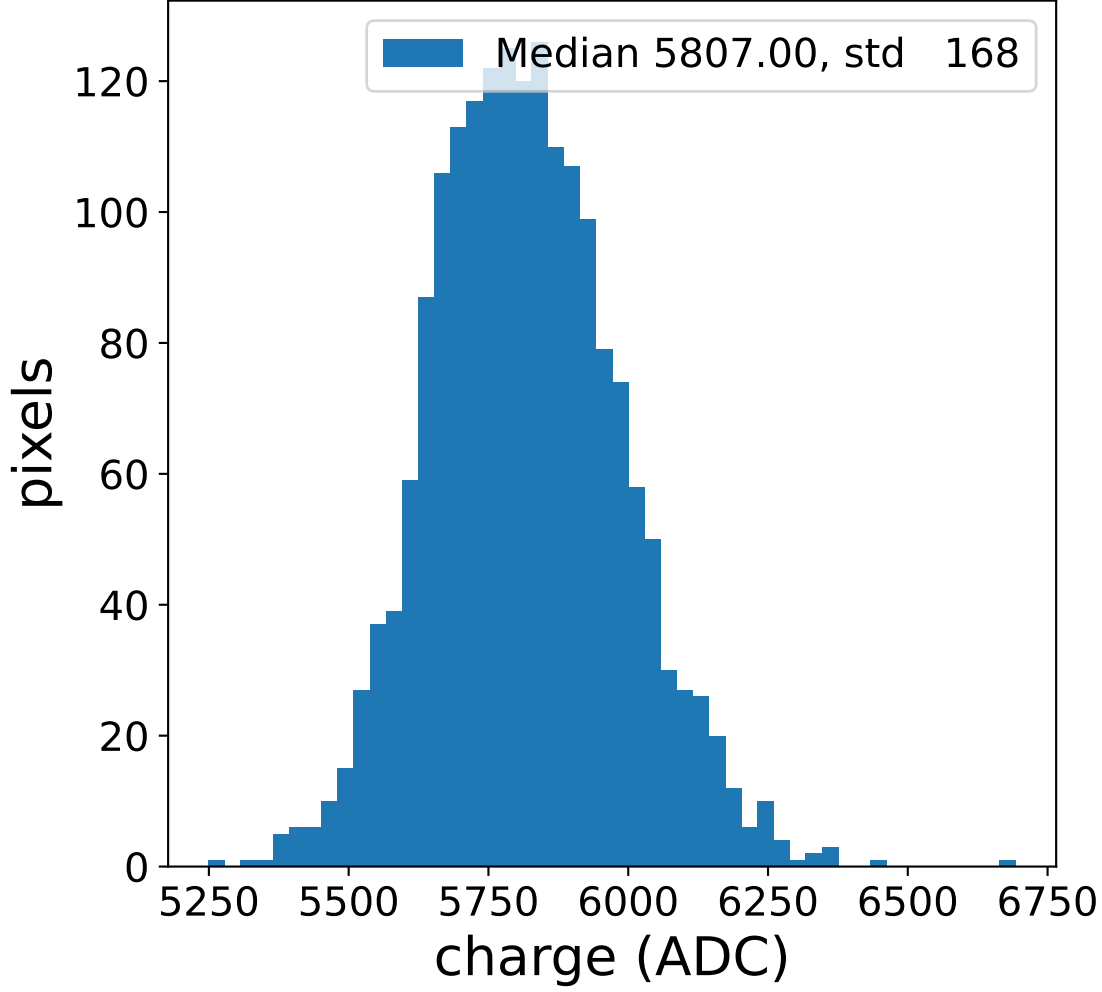

Run 7662 channel: LG

FF sample of 10000 events