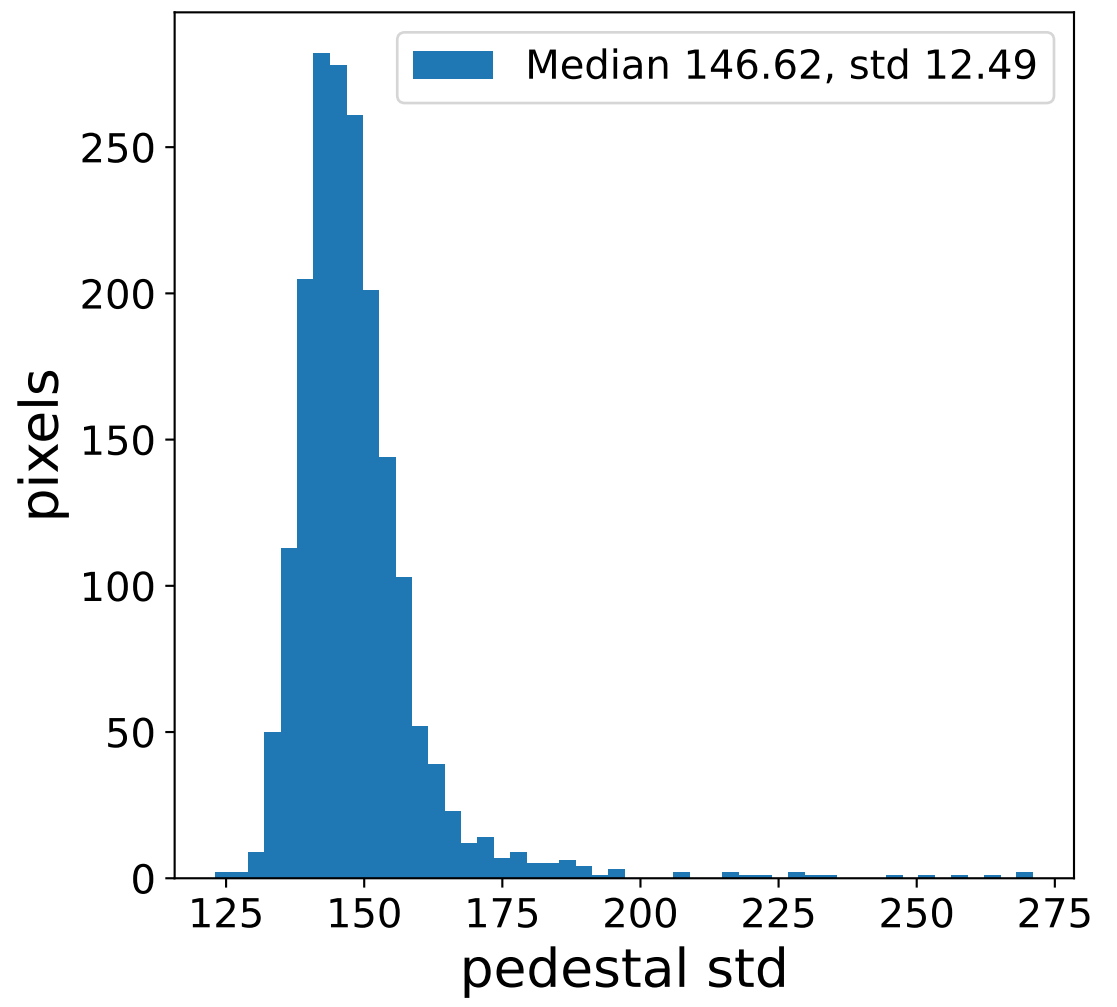

# Run 7662 channel: HG

FF sample of 10000 events

pedestal sample of 10000 events

flat-fielded gain [ADC/pe]