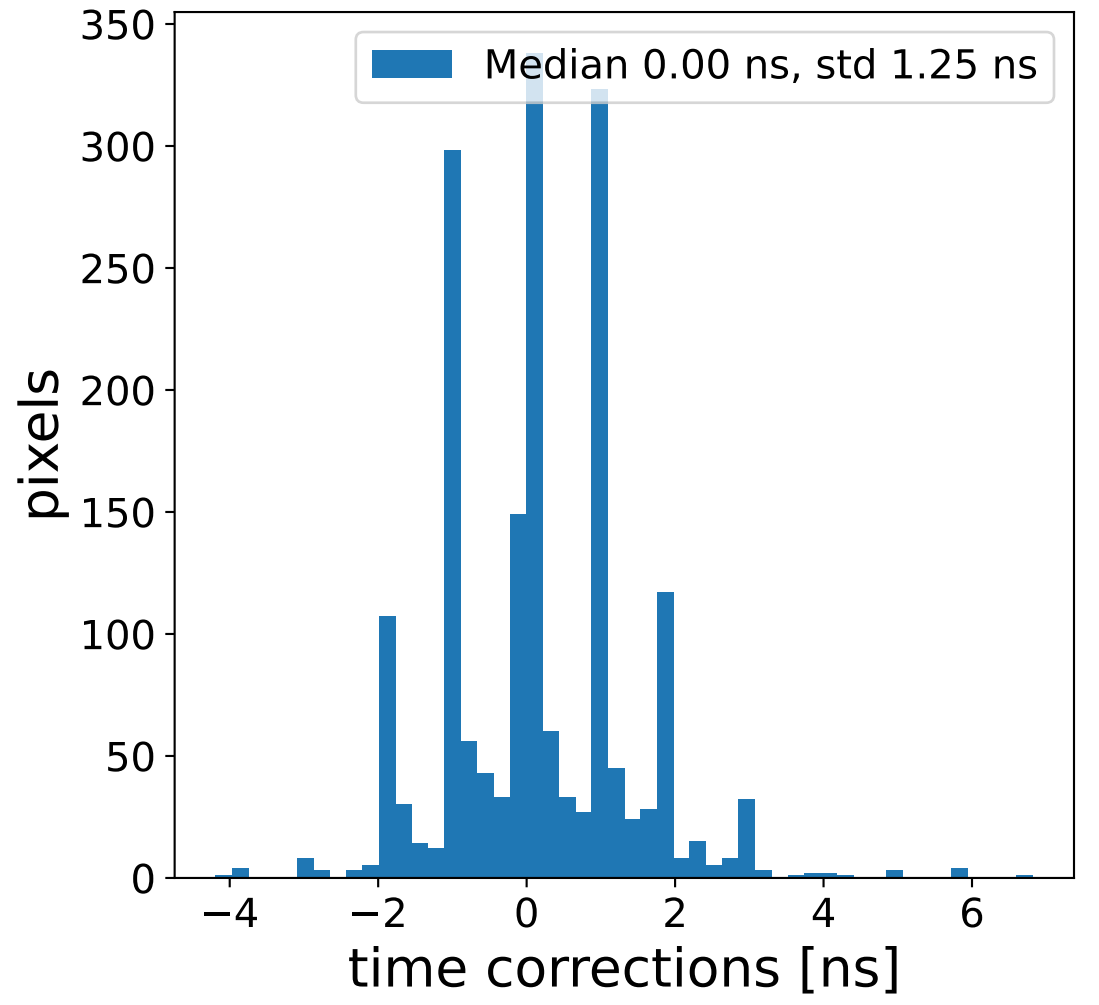

# Run 7662 channel: HG

FF sample of 10000 events

pedestal sample of 10000 events

flat-fielded gain [ADC/pe]