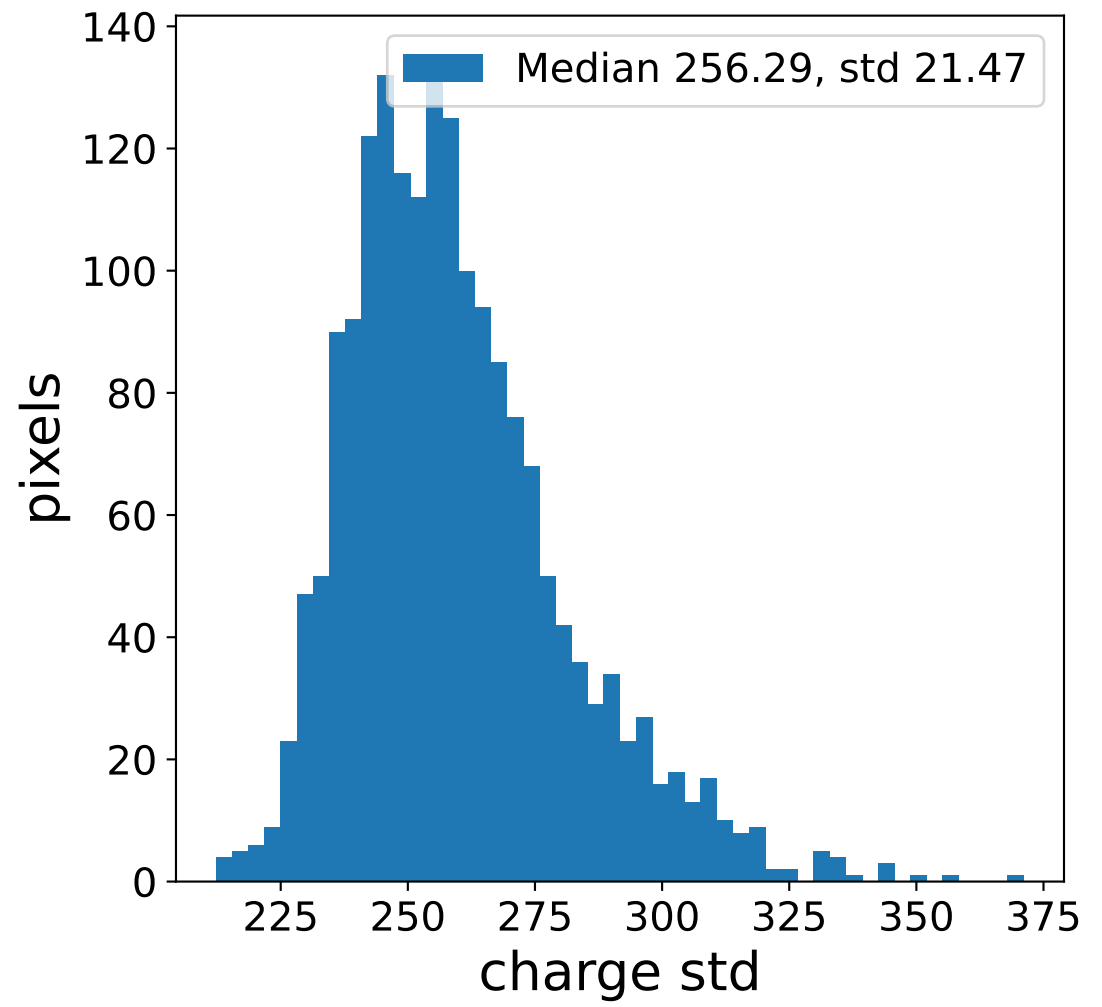

Run 7662 channel: LG

FF sample of 10000 events