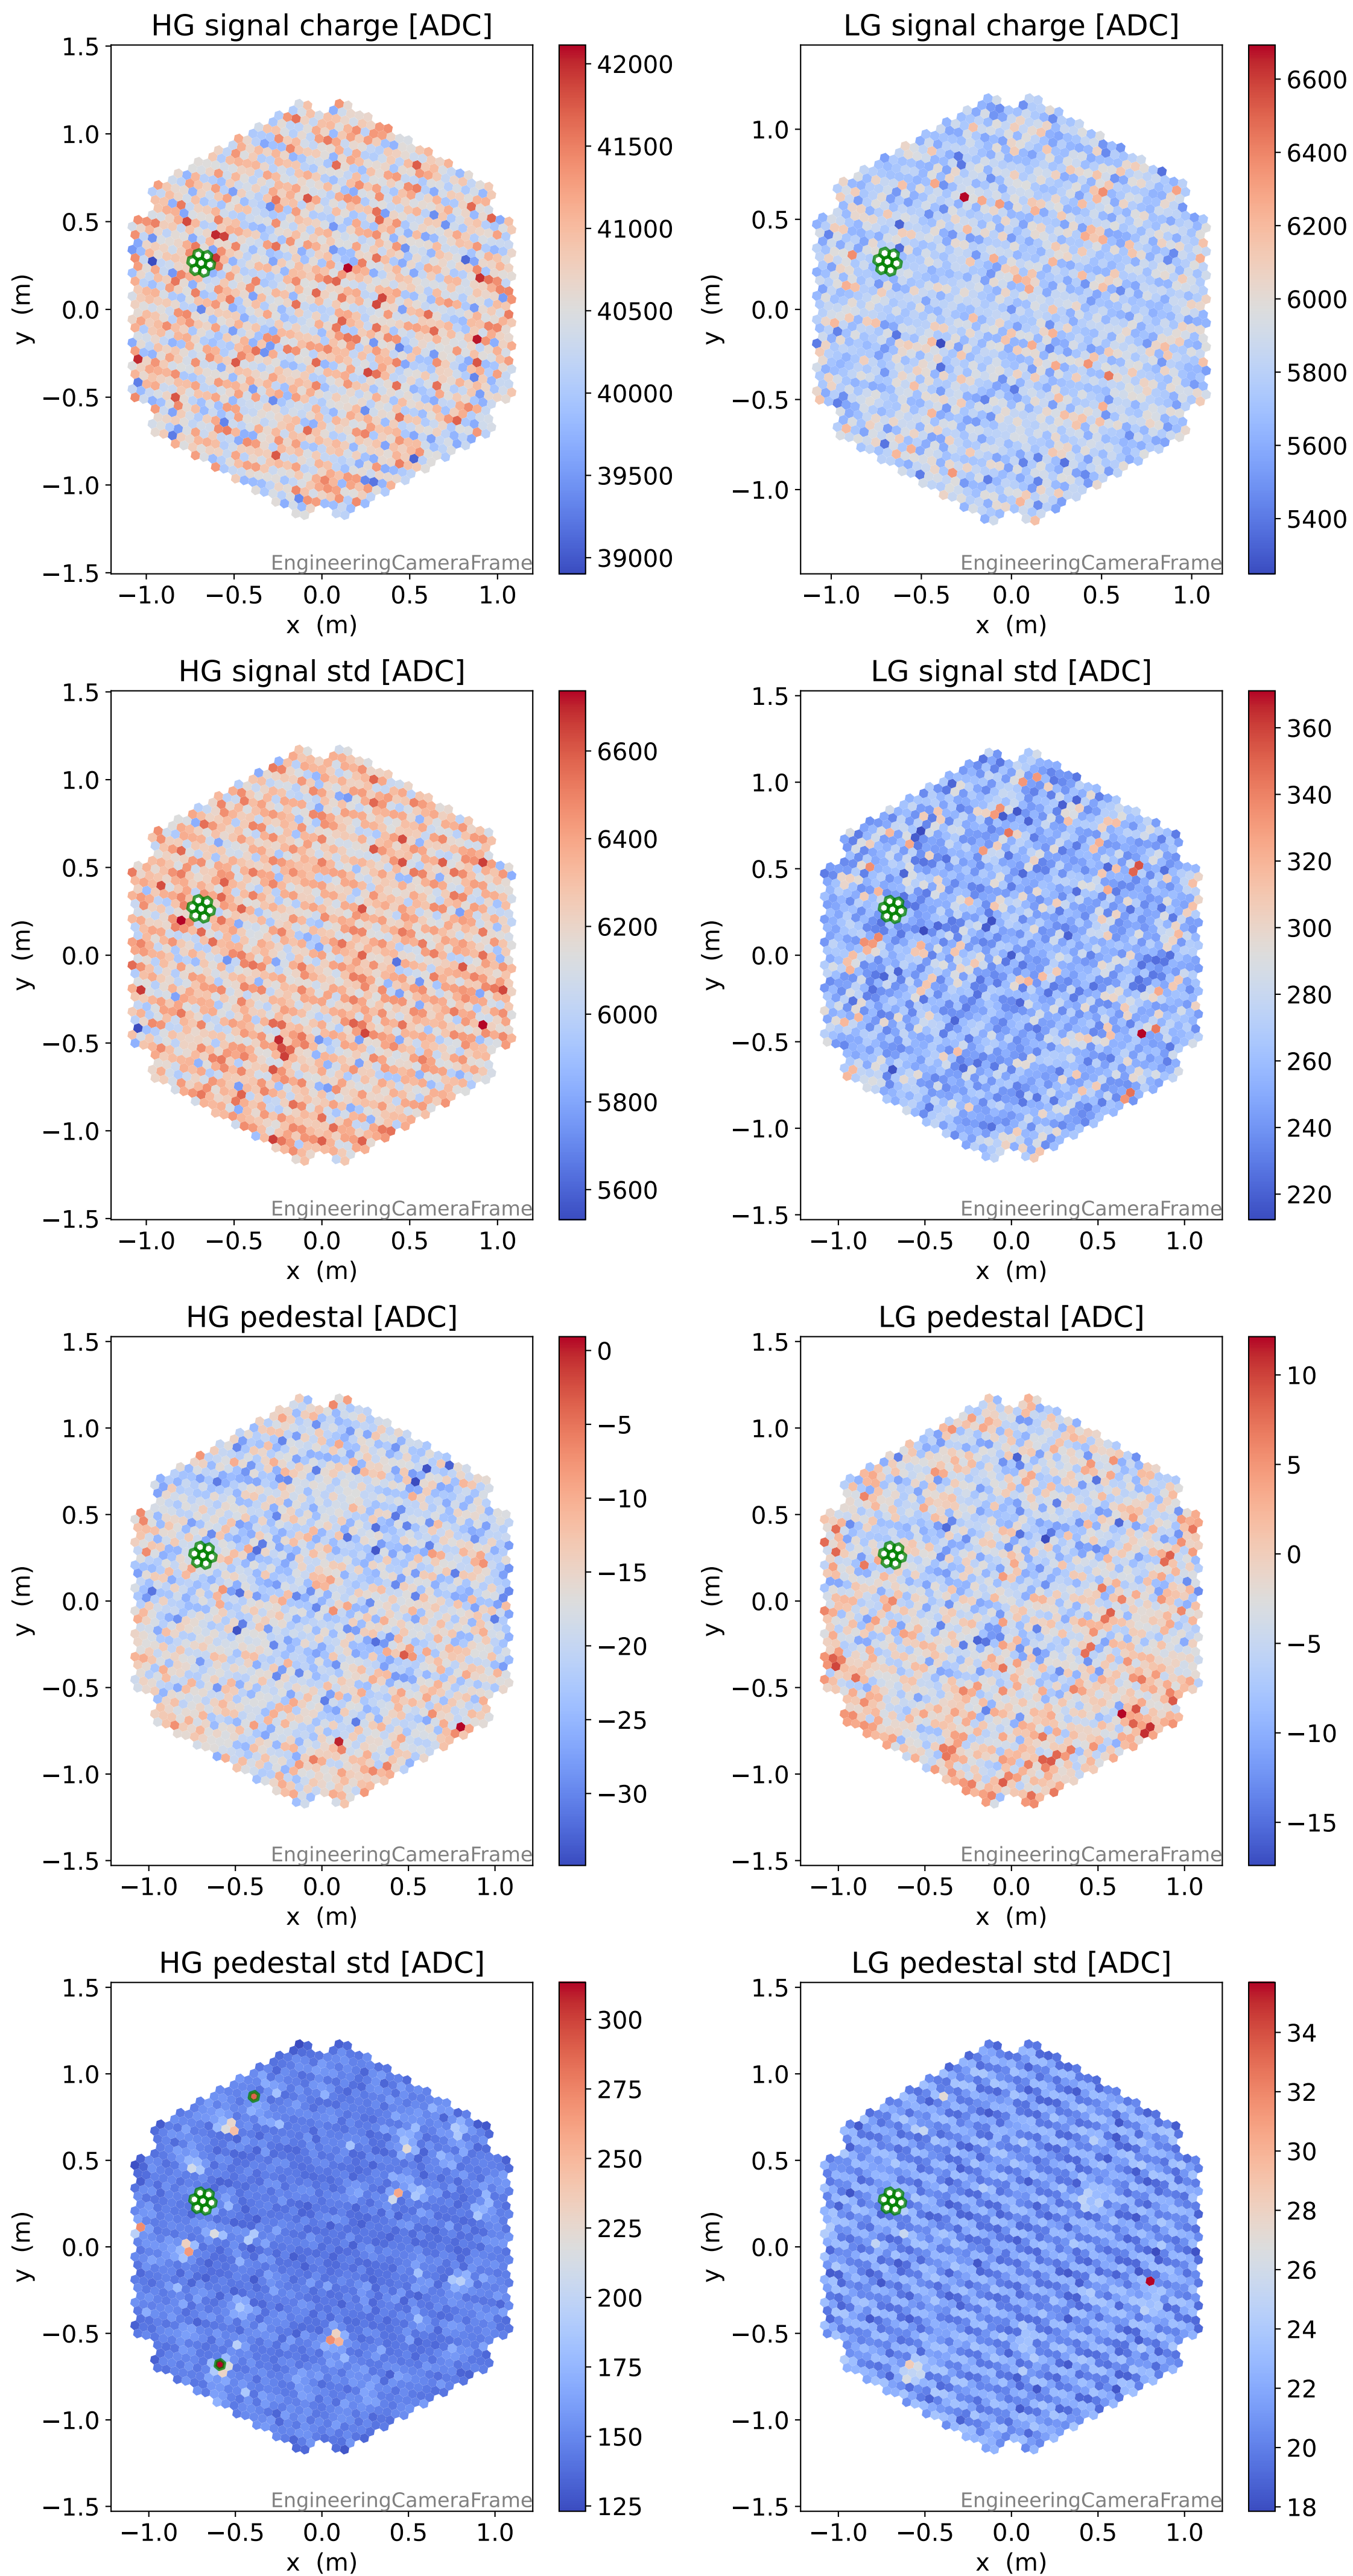

# Run 7662

# Run 7662 channel: HG

FF sample of 10000 events

pedestal sample of 10000 events

flat-fielded gain [ADC/pe]

### pedestal sample of 10000 events