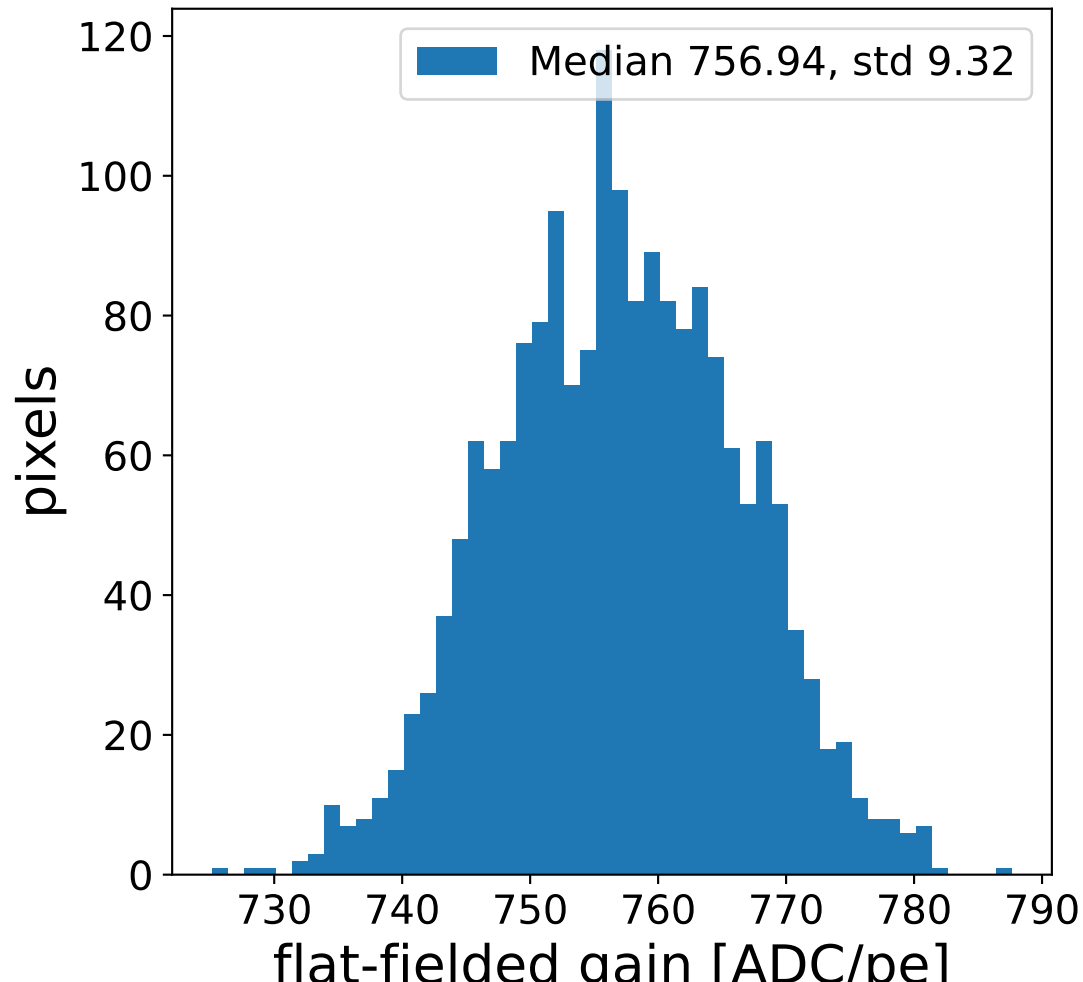

Run 7662

Run 7662

Run 7662 channel: HG

FF sample of 10000 events

pedestal sample of 10000 events

flat-fielded gain [ADC/pe]

Run 7662 channel: LG

FF sample of 10000 events

pedestal sample of 10000 events

flat-fielded gain [ADC/pe]