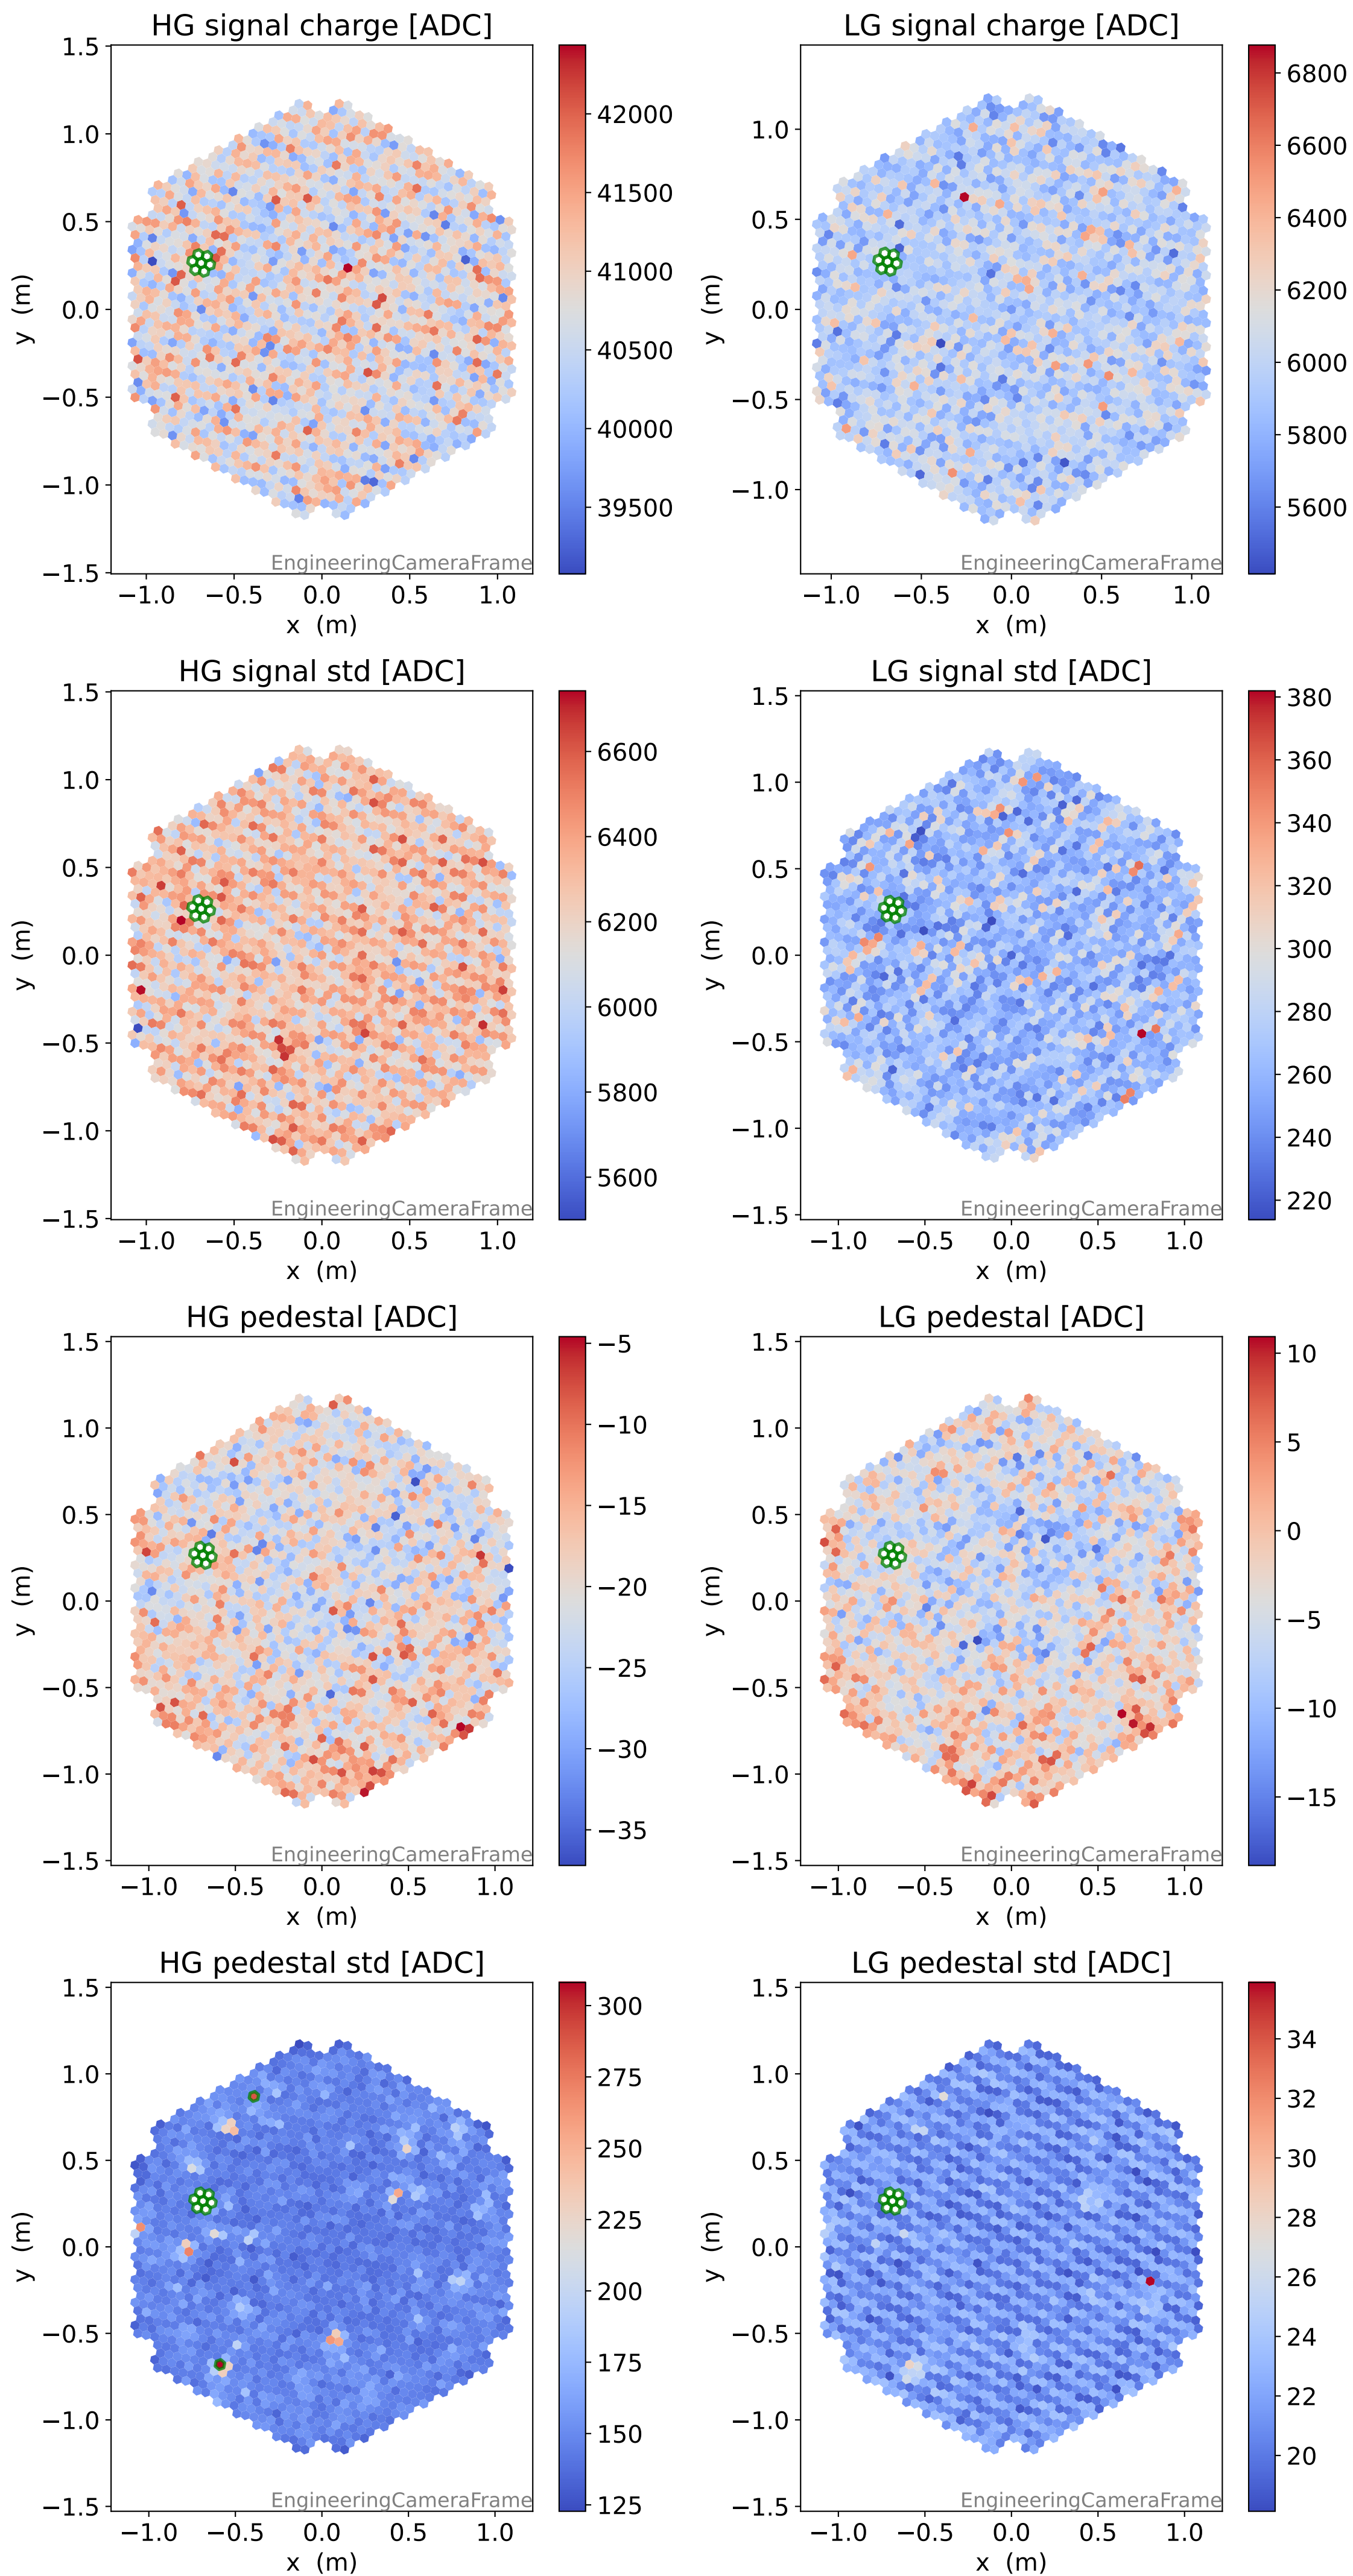

Run 7662

Run 7662

Run 7662 channel: HG

FF sample of 10000 events

pedestal sample of 10000 events

flat-fielded gain [ADC/pe]

Run 7662 channel: LG

FF sample of 10000 events

pedestal sample of 10000 events

flat-fielded gain [ADC/pe]