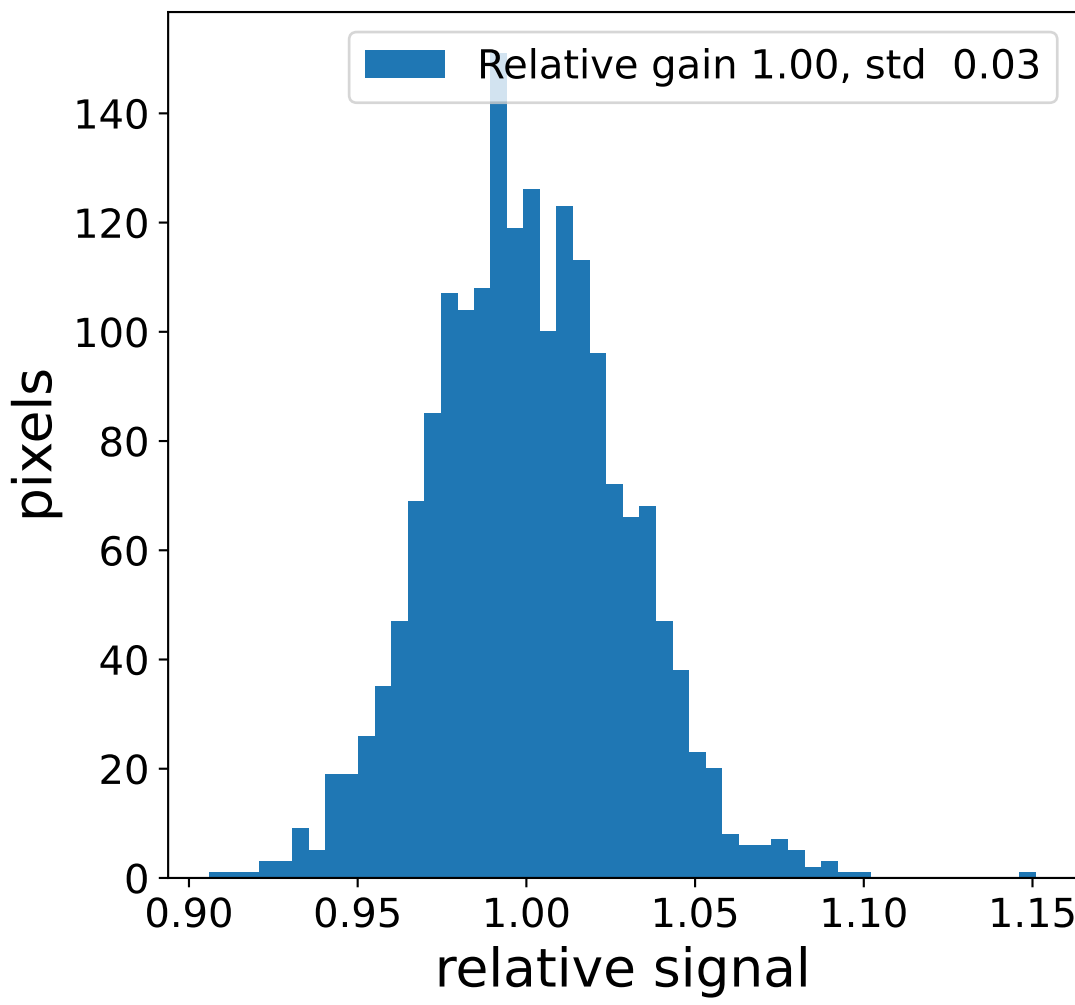

Run 7662

Run 7662

Run 7662 channel: HG

FF sample of 10000 events

pedestal sample of 10000 events

flat-fielded gain [ADC/pe]

Run 7662 channel: LG

FF sample of 10000 events

pedestal sample of 10000 events

flat-fielded gain [ADC/pe]