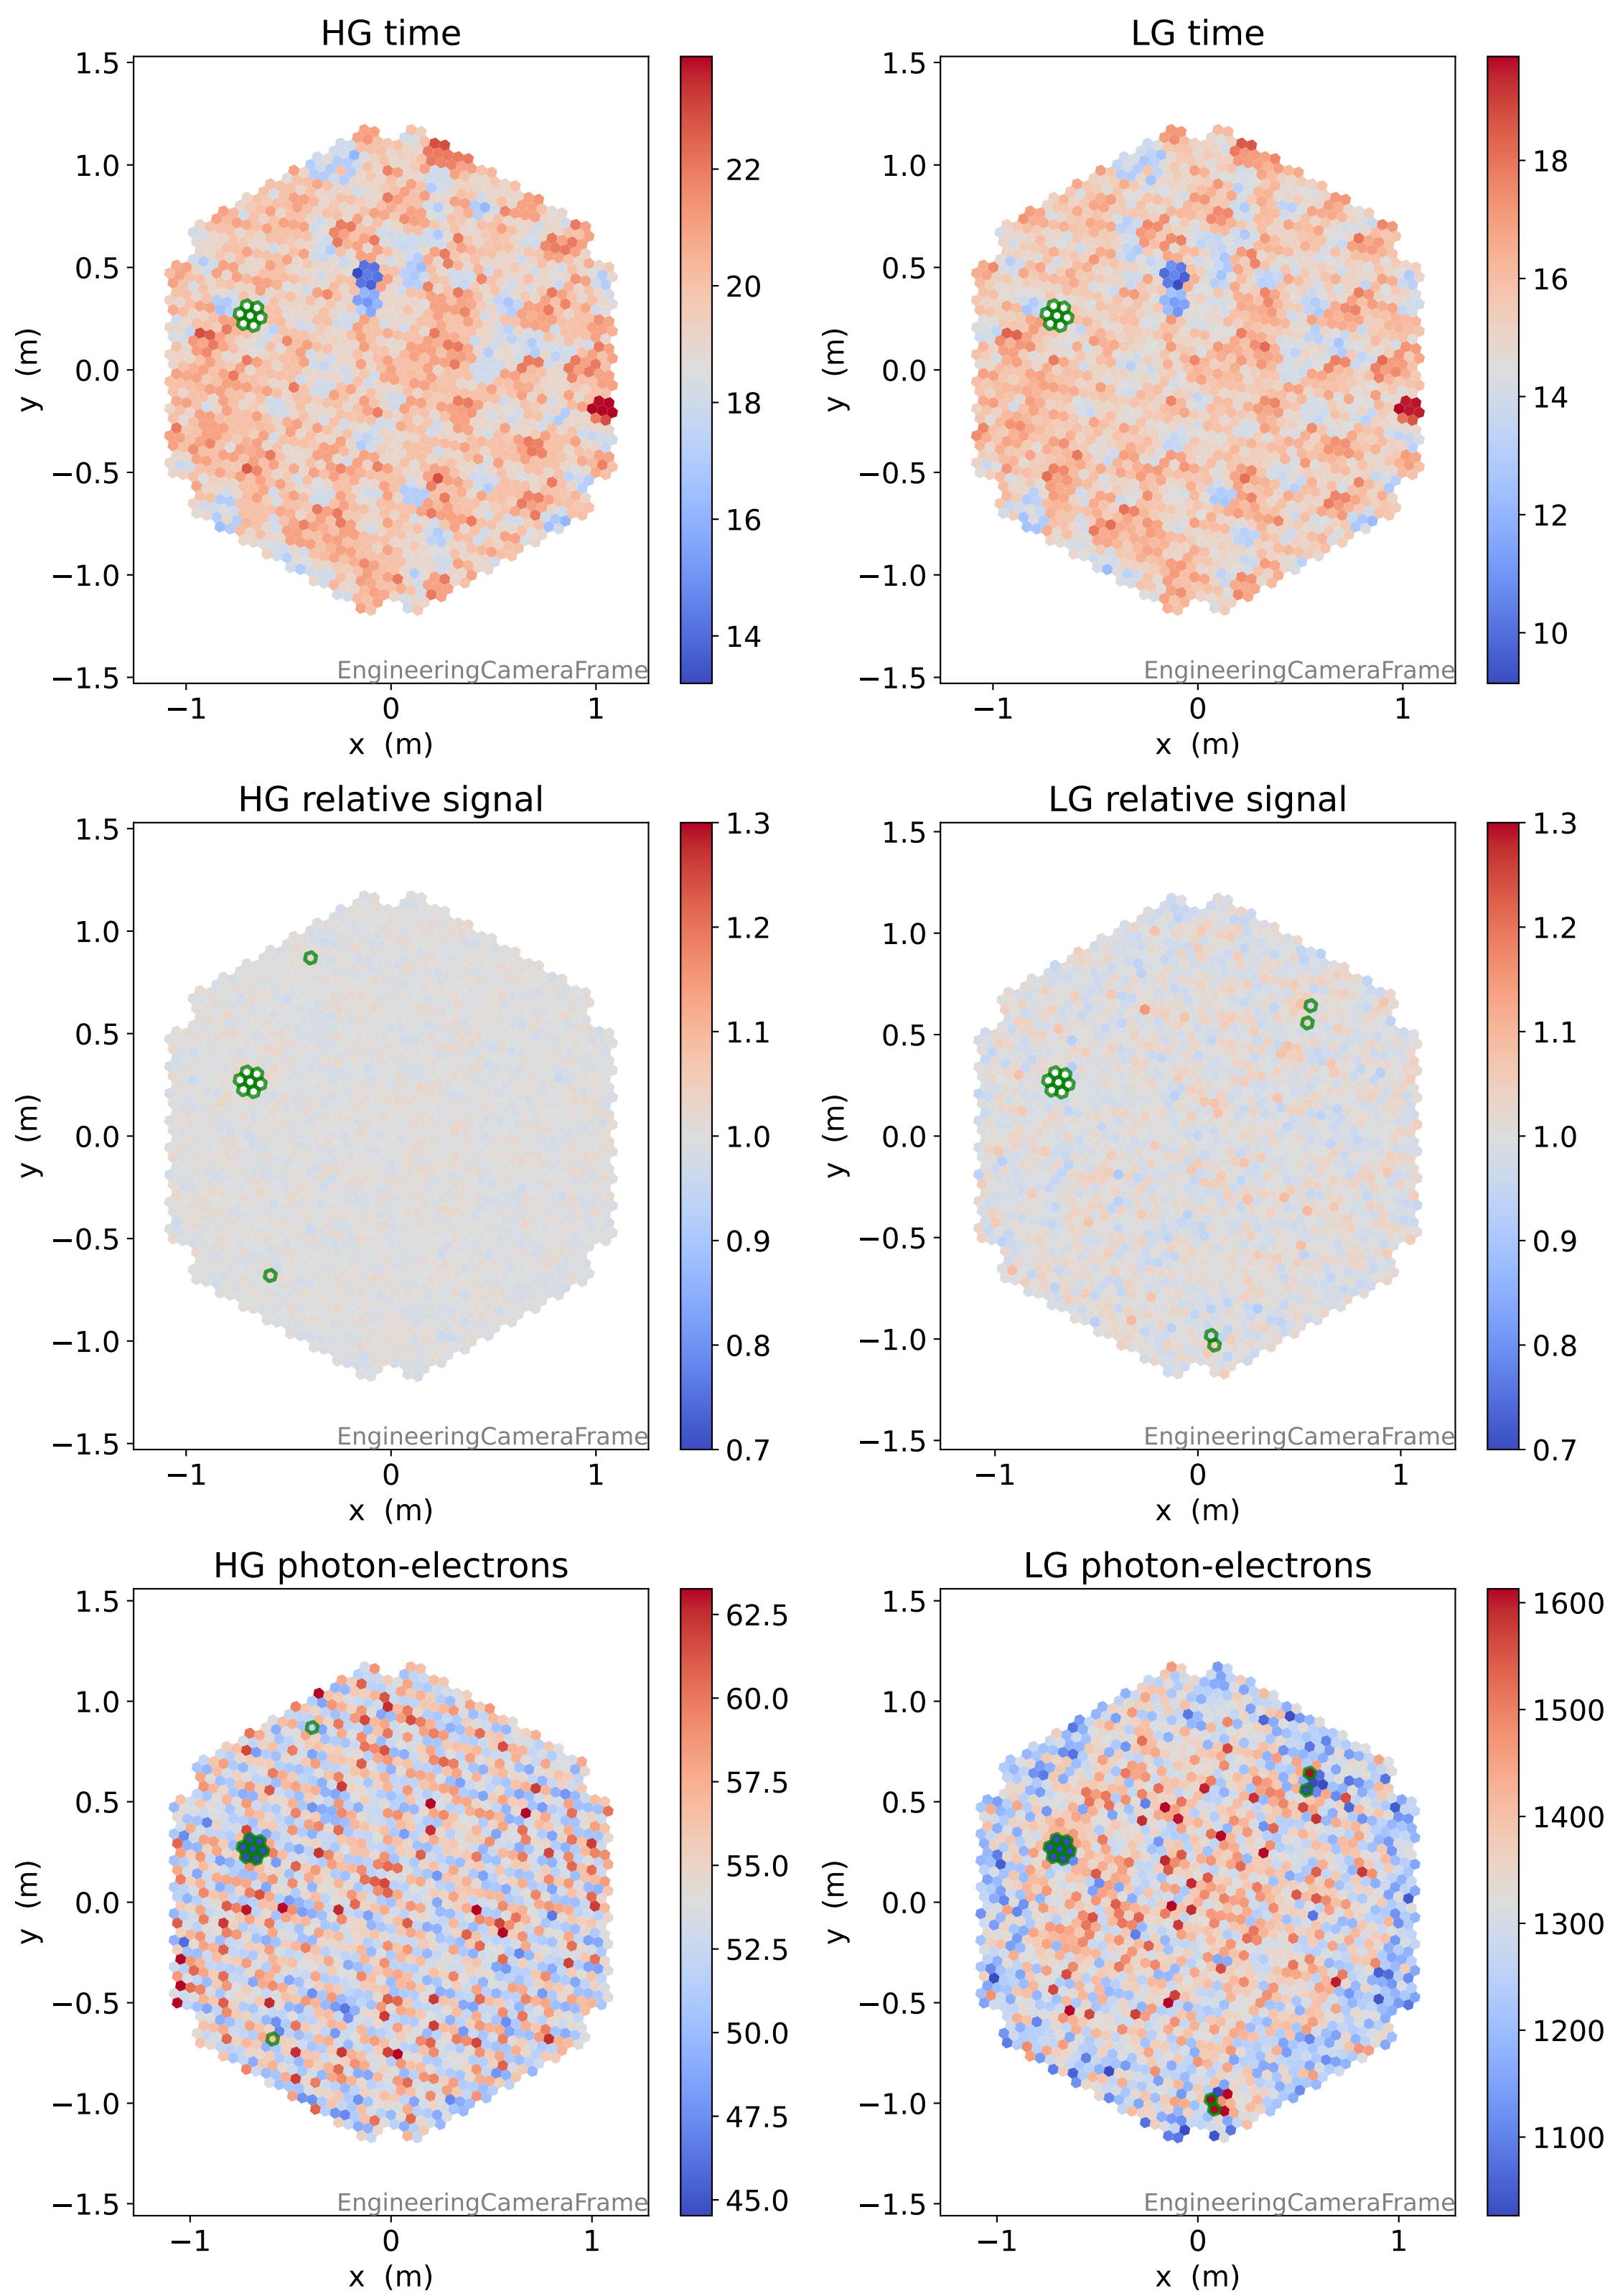

Run 7662

Run 7662

Run 7662 channel: HG

FF sample of 10000 events

pedestal sample of 10000 events

flat-fielded gain [ADC/pe]

Run 7662 channel: LG

FF sample of 10000 events

pedestal sample of 10000 events

flat-fielded gain [ADC/pe]