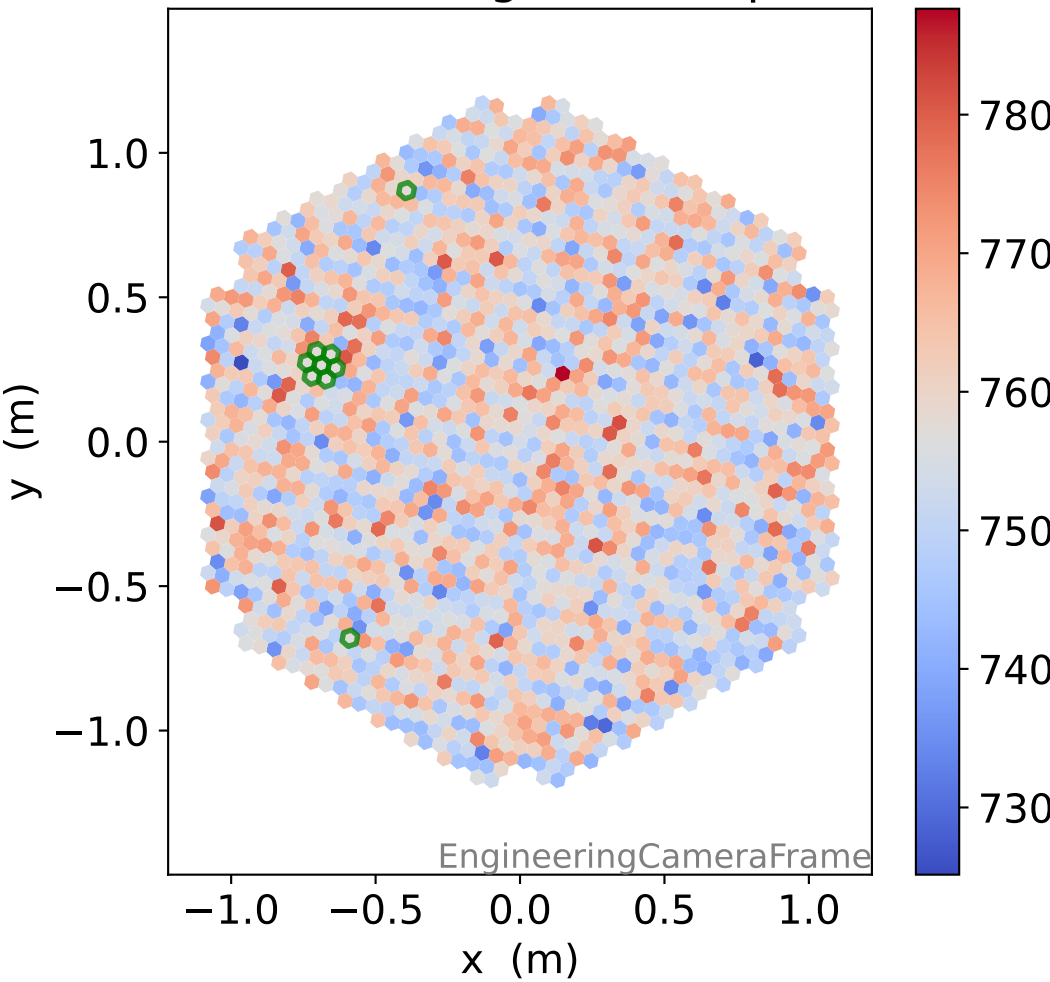

Run 7662

Run 7662

Run 7662 channel: HG

FF sample of 10000 events

pedestal sample of 10000 events

flat-fielded gain [ADC/pe]

Run 7662 channel: LG

FF sample of 10000 events

pedestal sample of 10000 events

flat-fielded gain [ADC/pe]