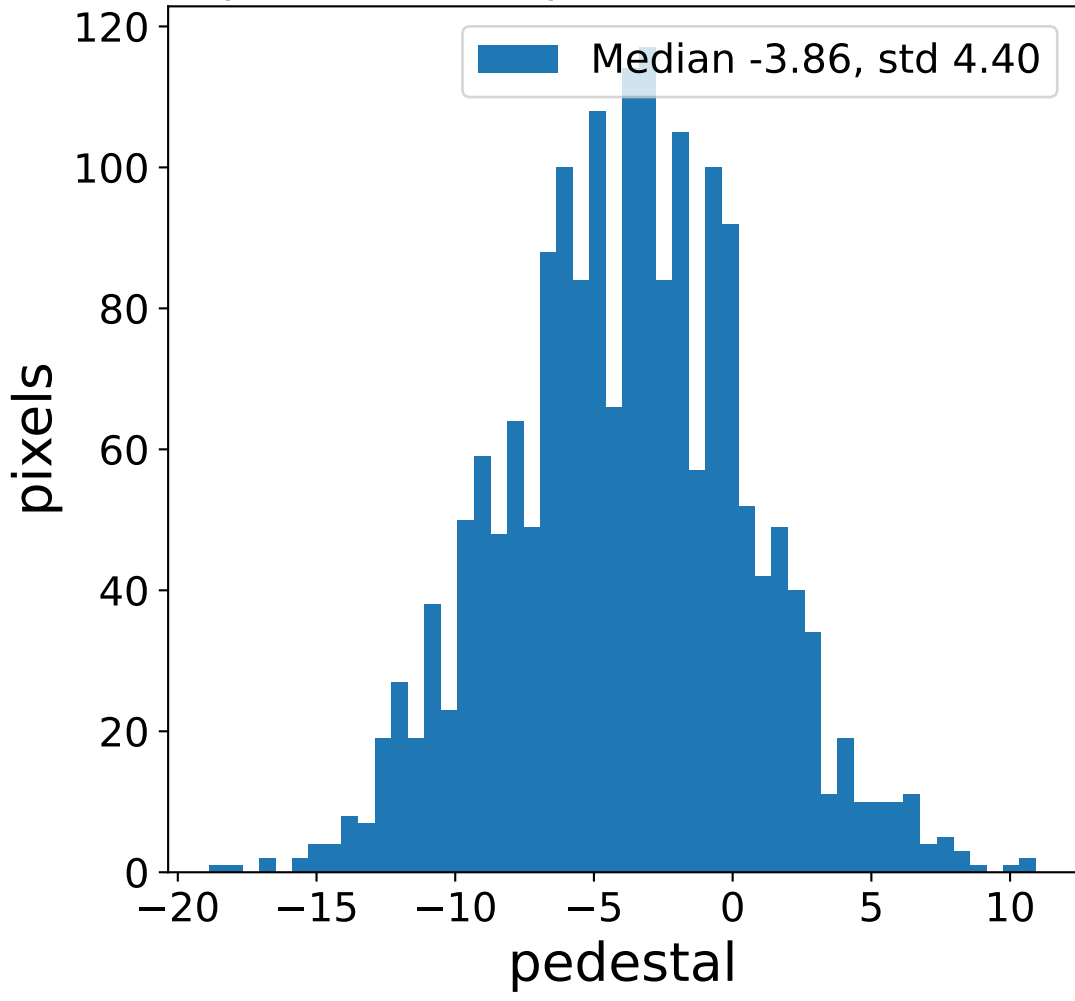

Run 7662

Run 7662

Run 7662 channel: HG

FF sample of 10000 events

pedestal sample of 10000 events

flat-fielded gain [ADC/pe]

Run 7662 channel: LG

FF sample of 10000 events

pedestal sample of 10000 events

flat-fielded gain [ADC/pe]