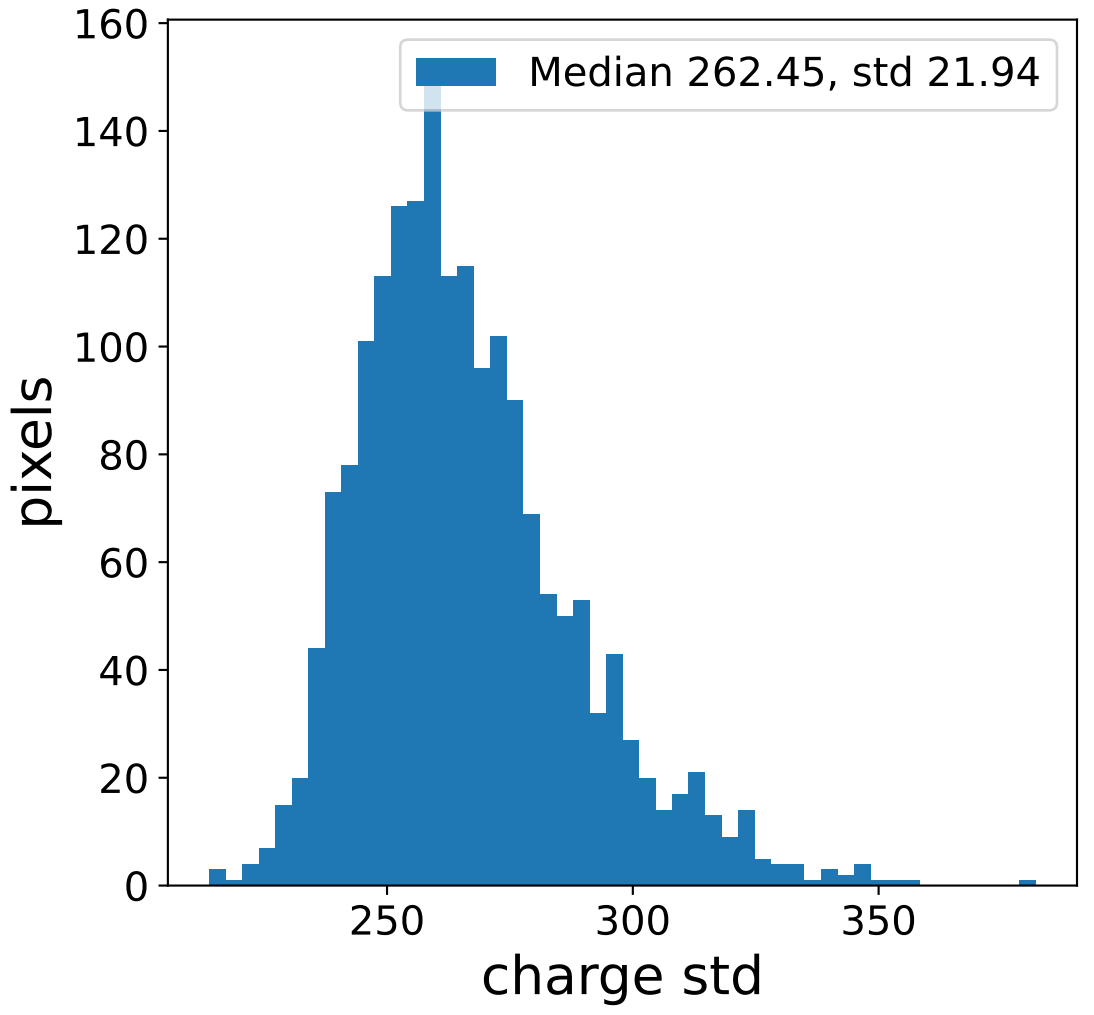

Run 7662

Run 7662

Run 7662 channel: HG

FF sample of 10000 events

pedestal sample of 10000 events

flat-fielded gain [ADC/pe]

Run 7662 channel: LG

FF sample of 10000 events

pedestal sample of 10000 events

flat-fielded gain [ADC/pe]