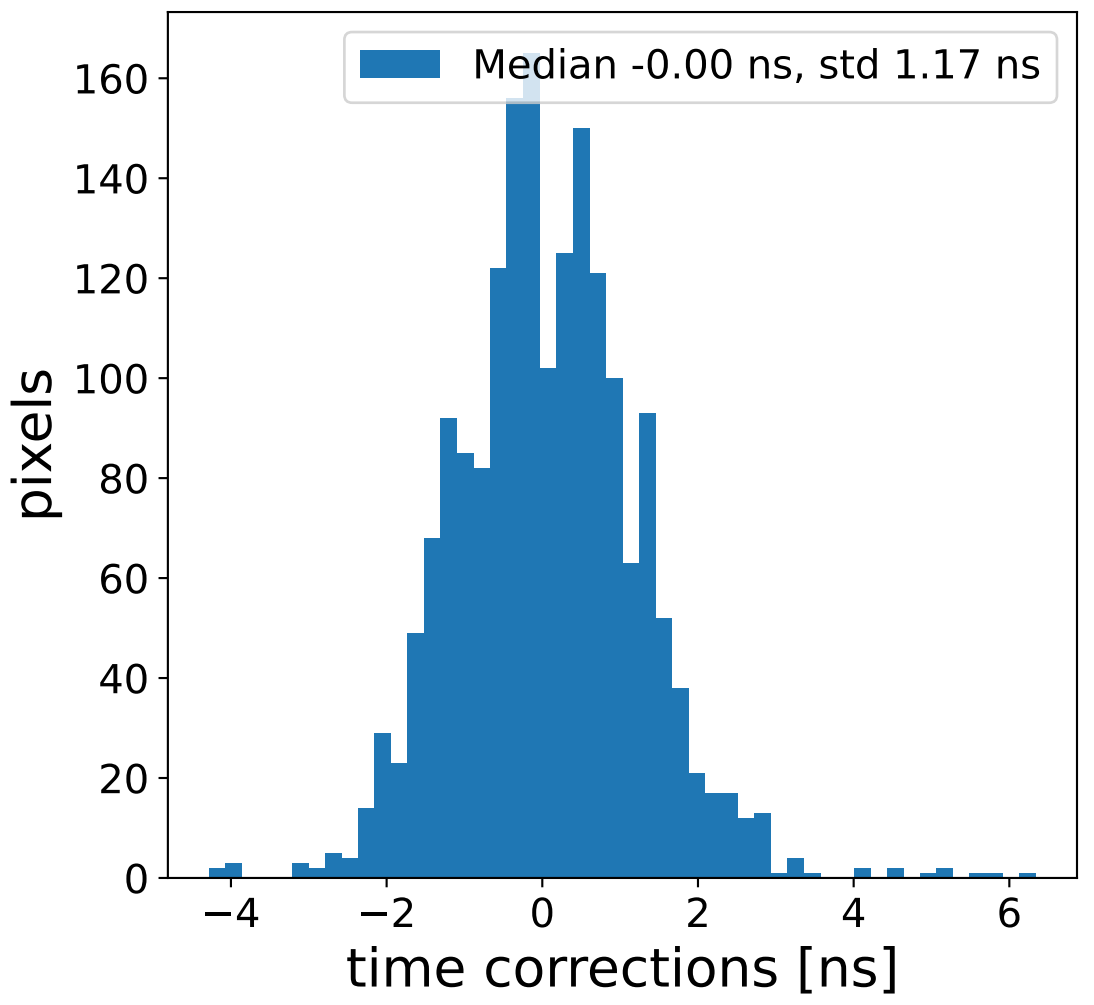

Run 7662

Run 7662

Run 7662 channel: HG

FF sample of 10000 events

pedestal sample of 10000 events

flat-fielded gain [ADC/pe]

Run 7662 channel: LG

FF sample of 10000 events

pedestal sample of 10000 events

flat-fielded gain [ADC/pe]