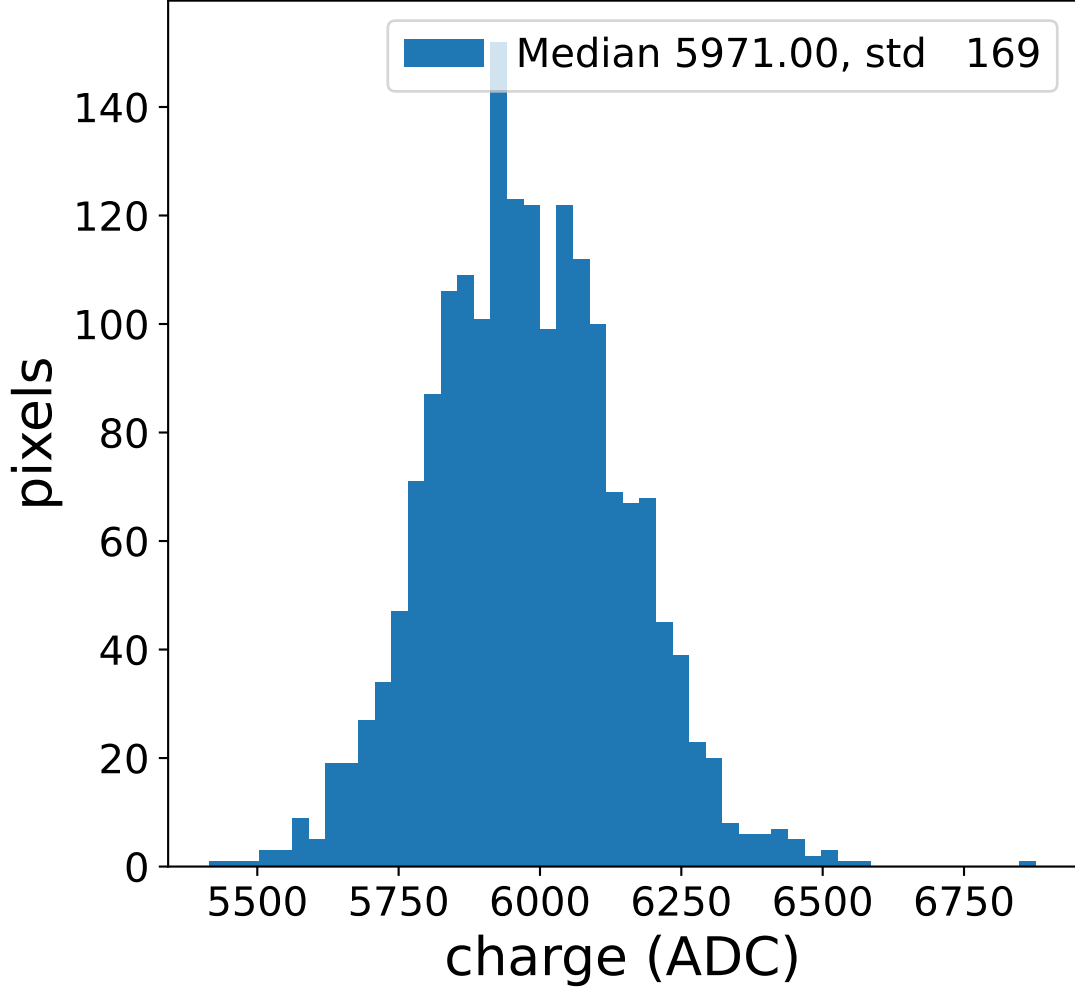

Run 7662

Run 7662

Run 7662 channel: HG

FF sample of 10000 events

pedestal sample of 10000 events

flat-fielded gain [ADC/pe]

Run 7662 channel: LG

FF sample of 10000 events

pedestal sample of 10000 events

flat-fielded gain [ADC/pe]