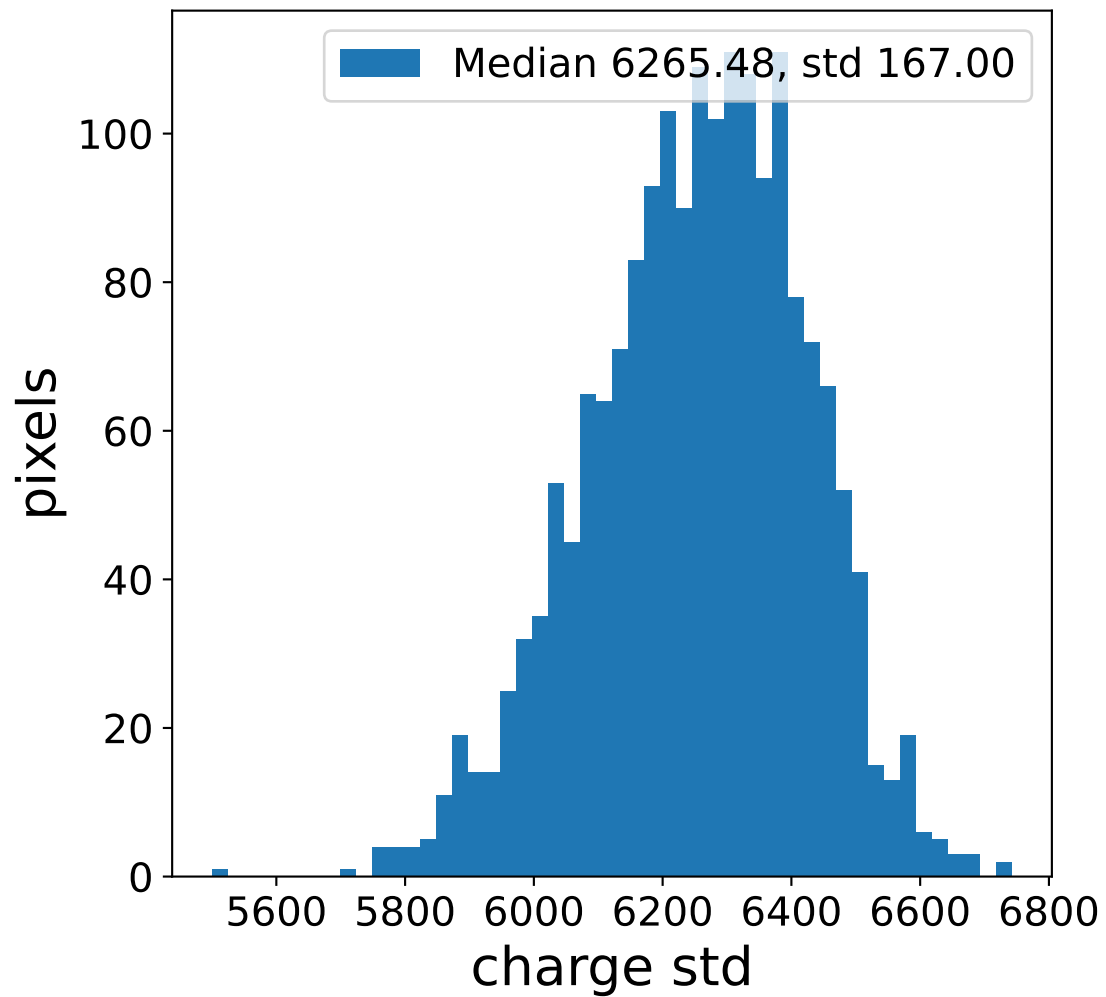

Run 7662

Run 7662

Run 7662 channel: HG

FF sample of 10000 events

pedestal sample of 10000 events

flat-fielded gain [ADC/pe]

Run 7662 channel: LG

FF sample of 10000 events

pedestal sample of 10000 events

flat-fielded gain [ADC/pe]