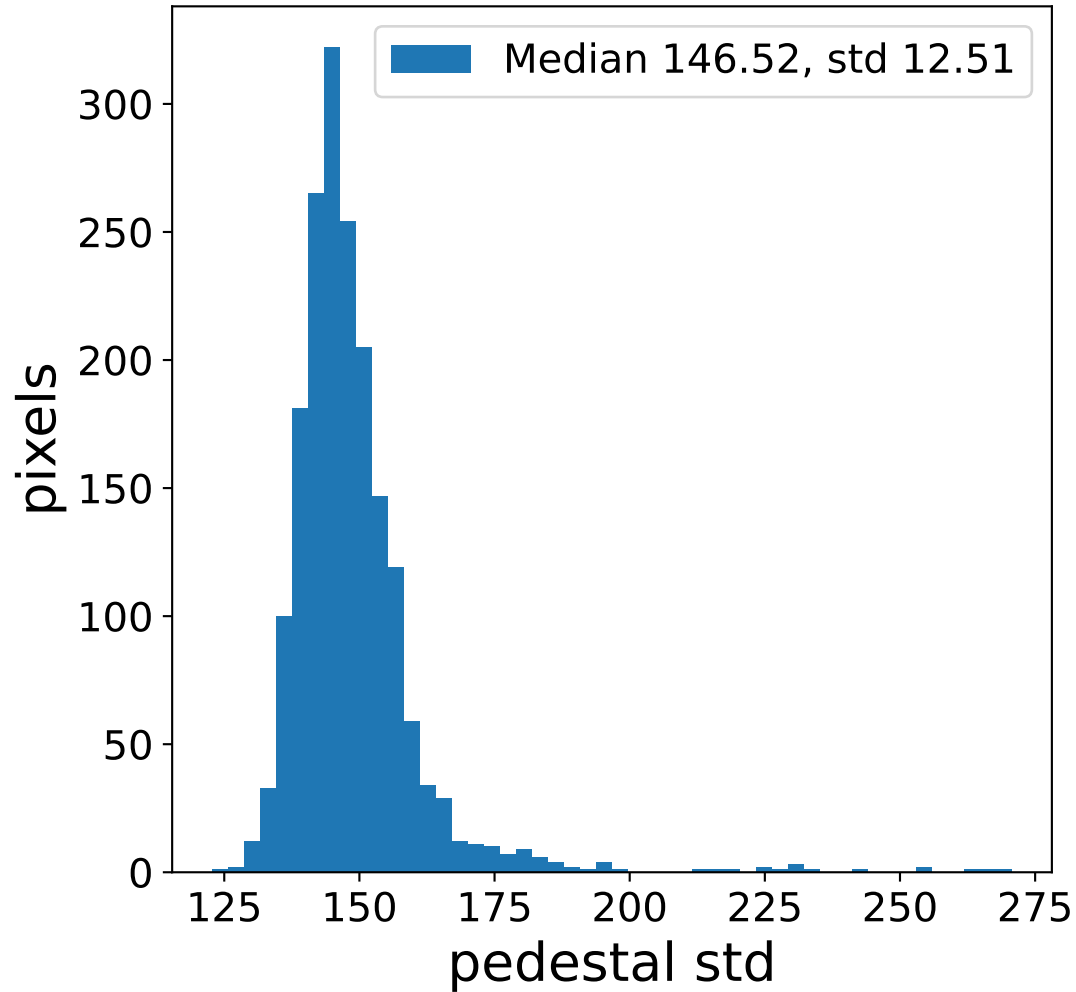

Run 7662

Run 7662

Run 7662 channel: HG

FF sample of 10000 events

pedestal sample of 10000 events

flat-fielded gain [ADC/pe]

Run 7662 channel: LG

FF sample of 10000 events

pedestal sample of 10000 events

flat-fielded gain [ADC/pe]