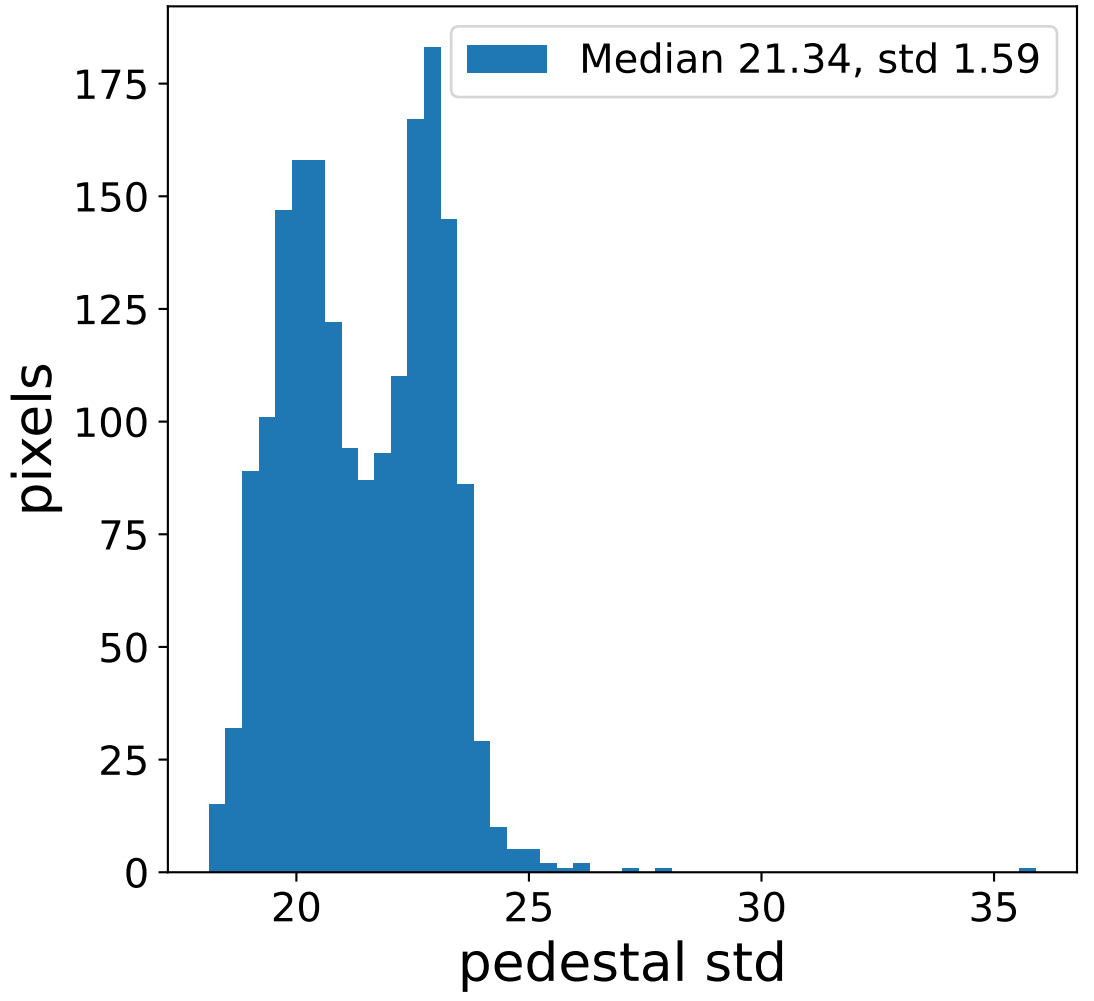

Run 7662

Run 7662

Run 7662 channel: HG

FF sample of 10000 events

pedestal sample of 10000 events

flat-fielded gain [ADC/pe]

Run 7662 channel: LG

FF sample of 10000 events

pedestal sample of 10000 events

flat-fielded gain [ADC/pe]