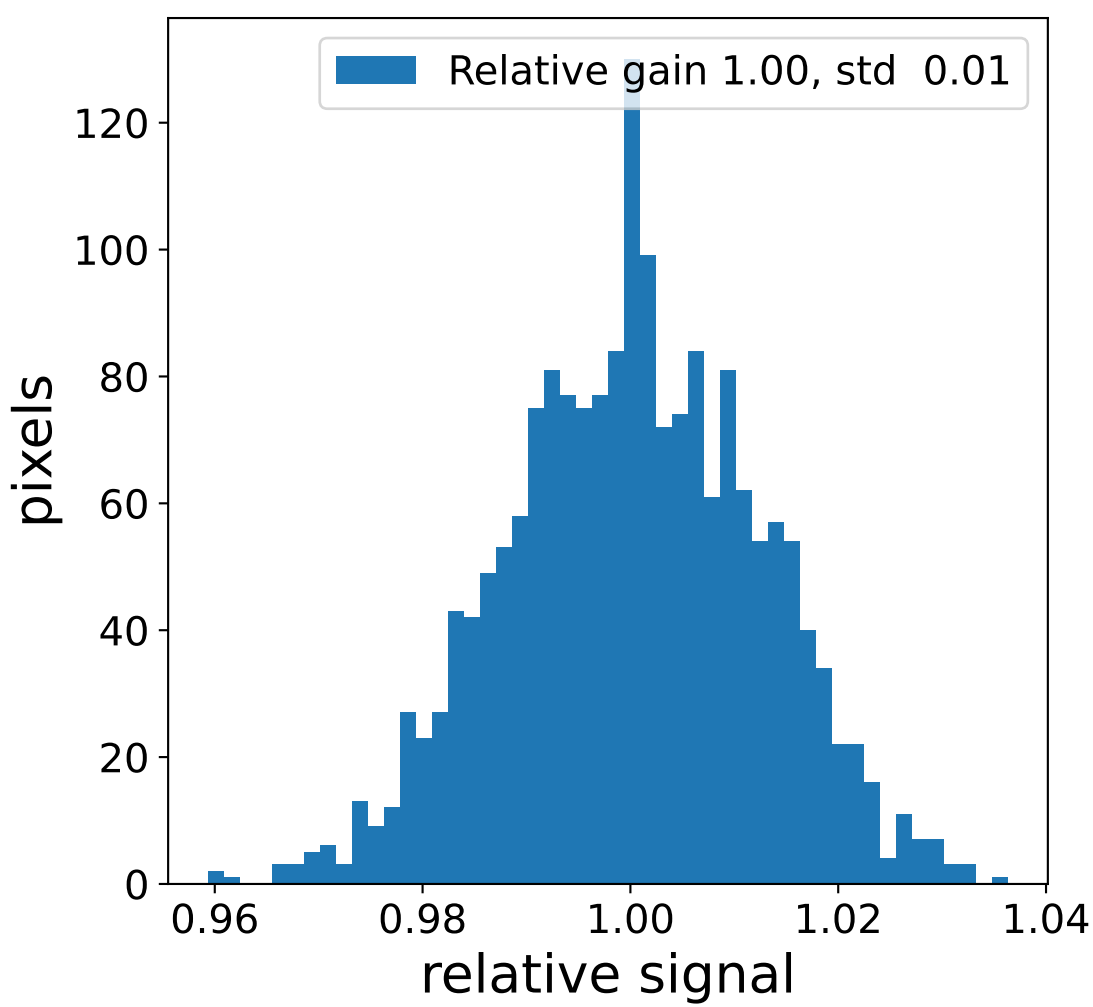

Run 7662

Run 7662

Run 7662 channel: HG

FF sample of 10000 events

pedestal sample of 10000 events

flat-fielded gain [ADC/pe]

Run 7662 channel: LG

FF sample of 10000 events

pedestal sample of 10000 events

flat-fielded gain [ADC/pe]