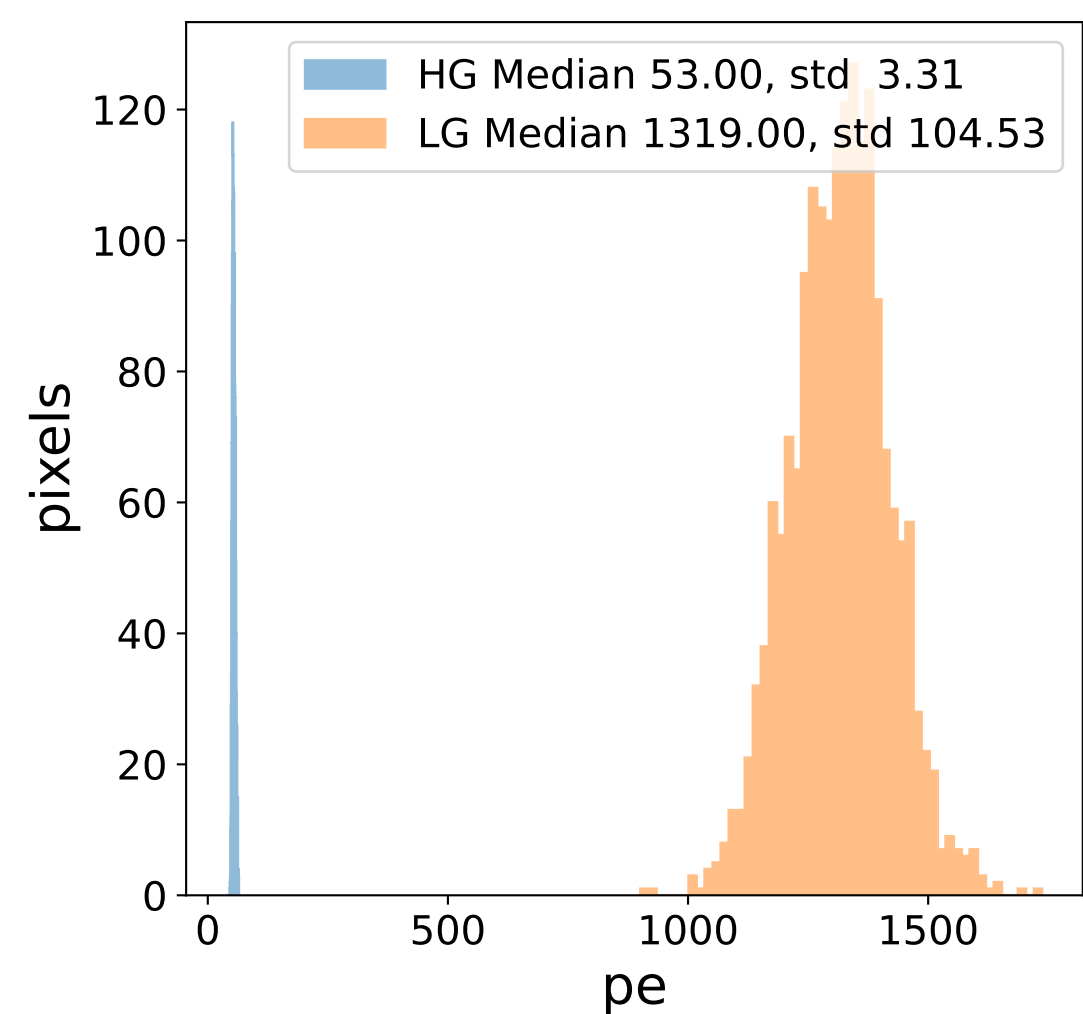

Run 7662

Run 7662

Run 7662 channel: HG

FF sample of 10000 events

pedestal sample of 10000 events

flat-fielded gain [ADC/pe]

Run 7662 channel: LG

FF sample of 10000 events

pedestal sample of 10000 events

flat-fielded gain [ADC/pe]