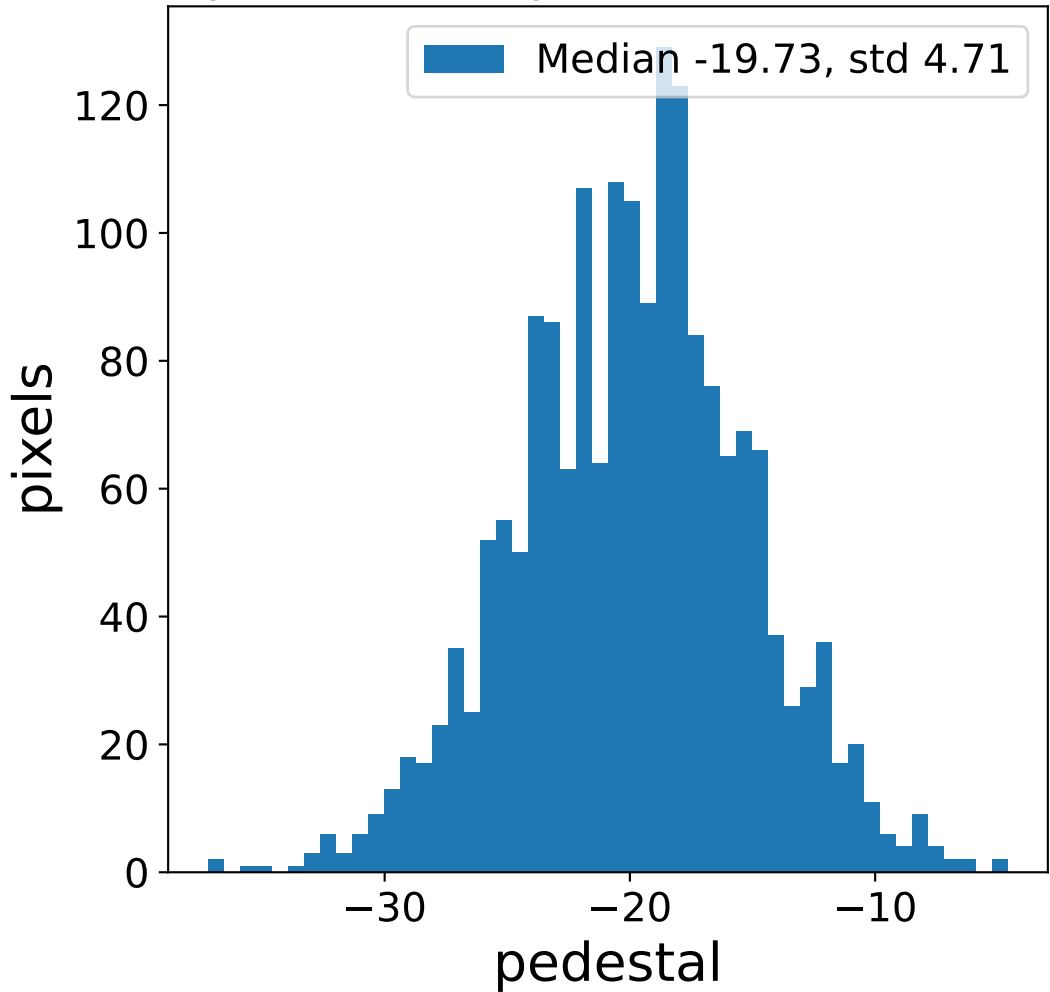

Run 7662

Run 7662

Run 7662 channel: HG

FF sample of 10000 events

pedestal sample of 10000 events

flat-fielded gain [ADC/pe]

Run 7662 channel: LG

FF sample of 10000 events

pedestal sample of 10000 events

flat-fielded gain [ADC/pe]