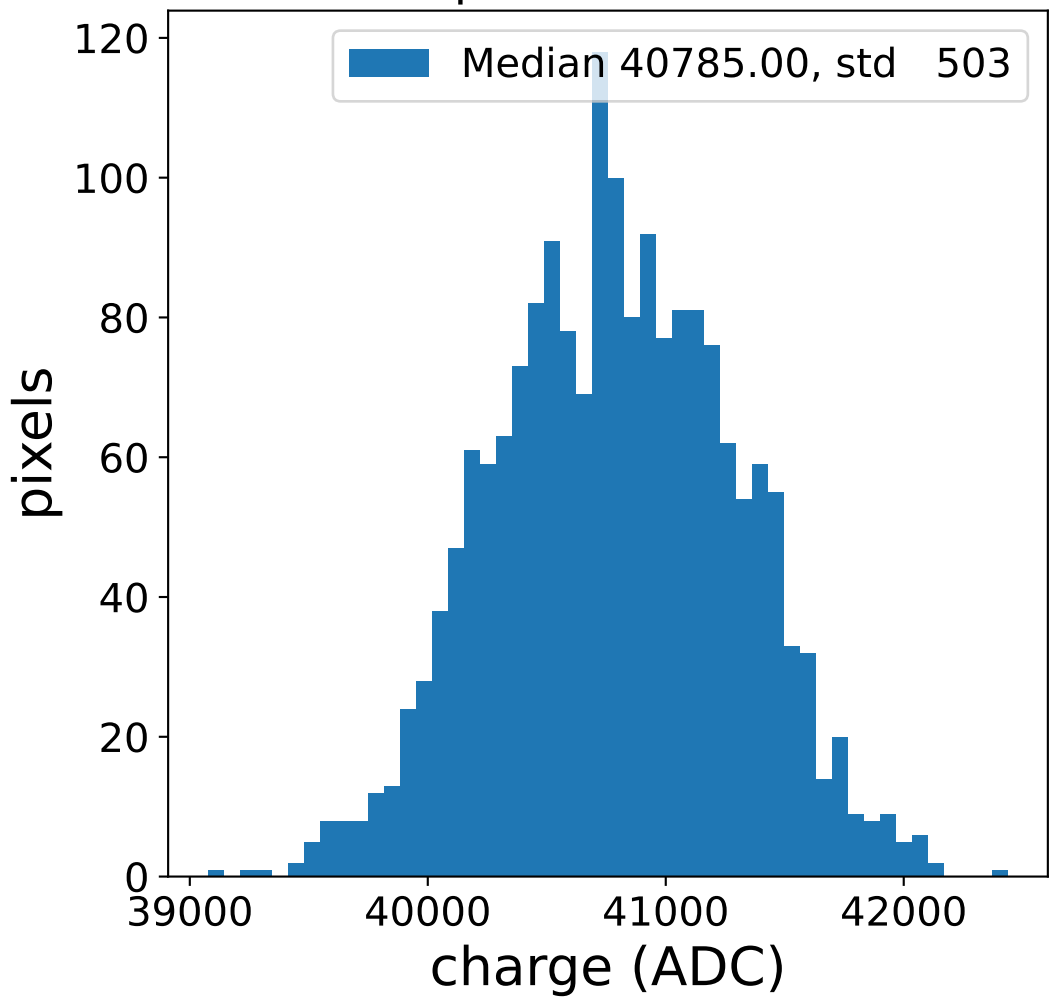

Run 7662

Run 7662

Run 7662 channel: HG

FF sample of 10000 events

pedestal sample of 10000 events

flat-fielded gain [ADC/pe]

Run 7662 channel: LG

FF sample of 10000 events

pedestal sample of 10000 events

flat-fielded gain [ADC/pe]