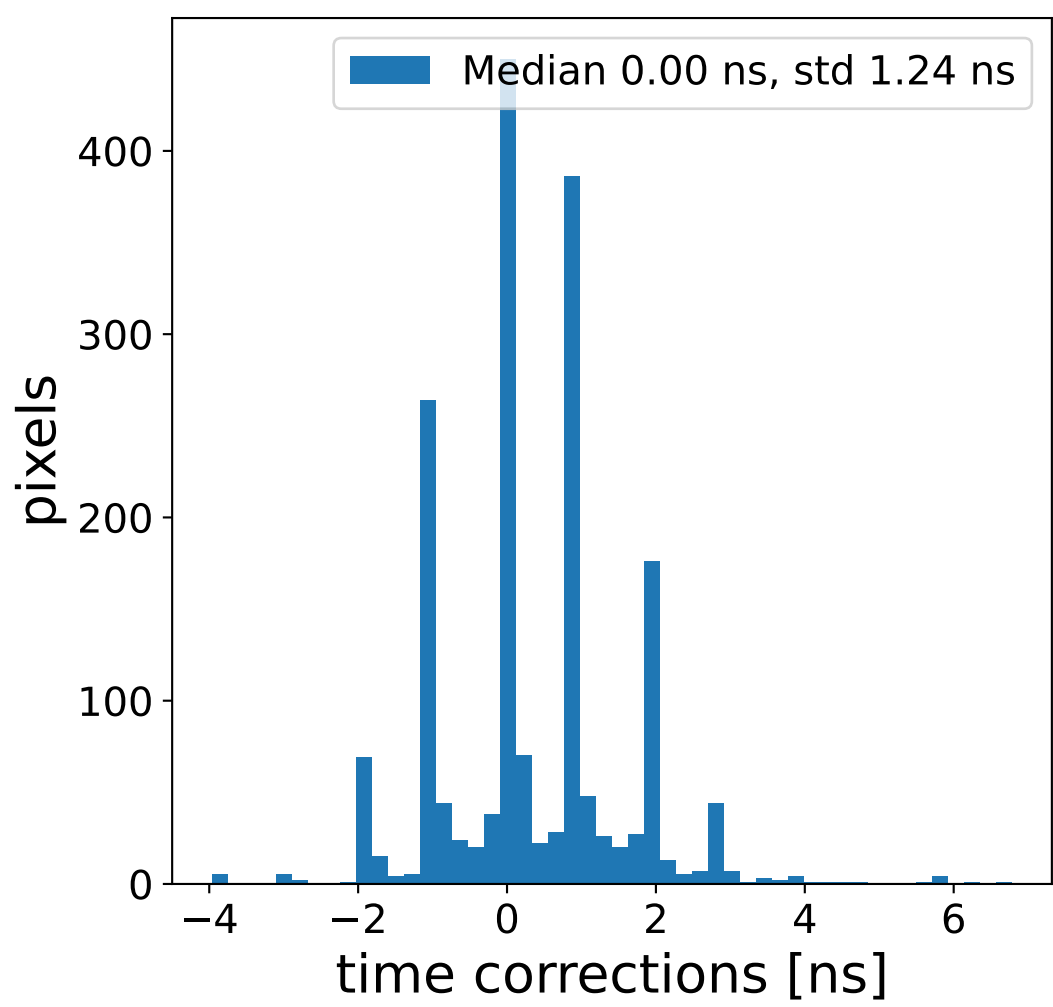

Run 7662

Run 7662

Run 7662 channel: HG

FF sample of 10000 events

pedestal sample of 10000 events

flat-fielded gain [ADC/pe]

Run 7662 channel: LG

FF sample of 10000 events

pedestal sample of 10000 events

flat-fielded gain [ADC/pe]