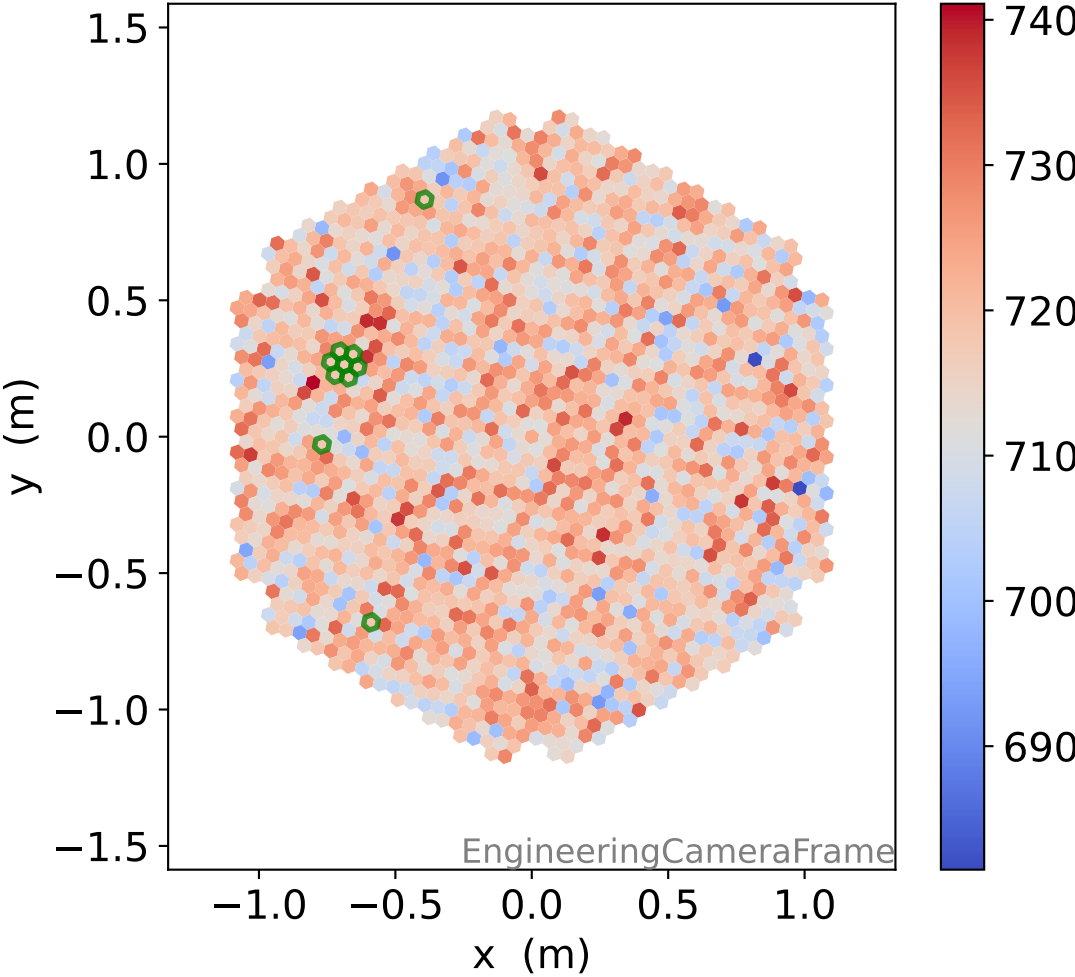

Run 7661

Run 7661

Run 7661 channel: HG

FF sample of 10000 events

pedestal sample of 10000 events

flat-fielded gain [ADC/pe]

Run 7661 channel: LG

FF sample of 10000 events

pedestal sample of 10000 events

flat-fielded gain [ADC/pe]