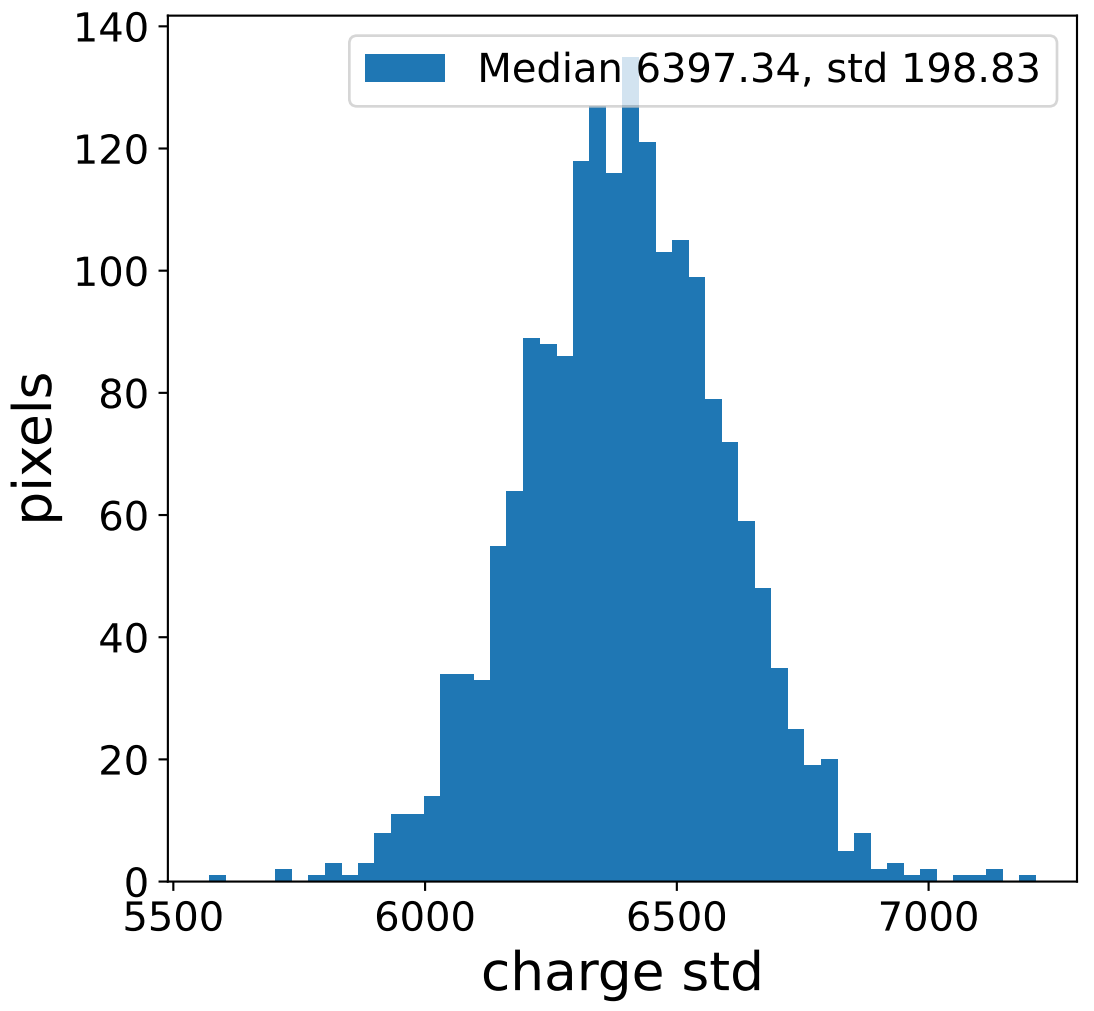

Run 7661

Run 7661

Run 7661 channel: HG

FF sample of 10000 events

pedestal sample of 10000 events

flat-fielded gain [ADC/pe]

Run 7661 channel: LG

FF sample of 10000 events

pedestal sample of 10000 events

flat-fielded gain [ADC/pe]