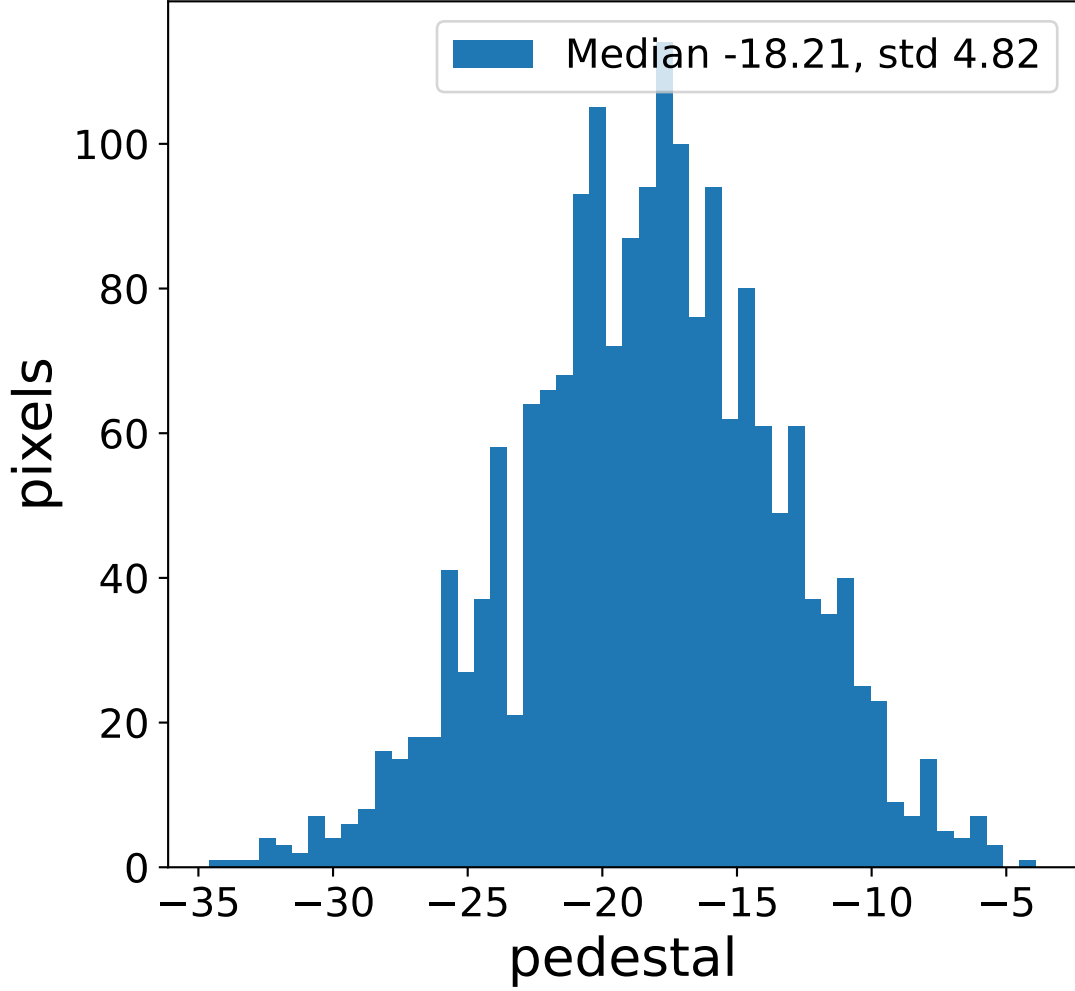

Run 7661

Run 7661

Run 7661 channel: HG

FF sample of 10000 events

pedestal sample of 10000 events

flat-fielded gain [ADC/pe]

Run 7661 channel: LG

FF sample of 10000 events

pedestal sample of 10000 events

flat-fielded gain [ADC/pe]