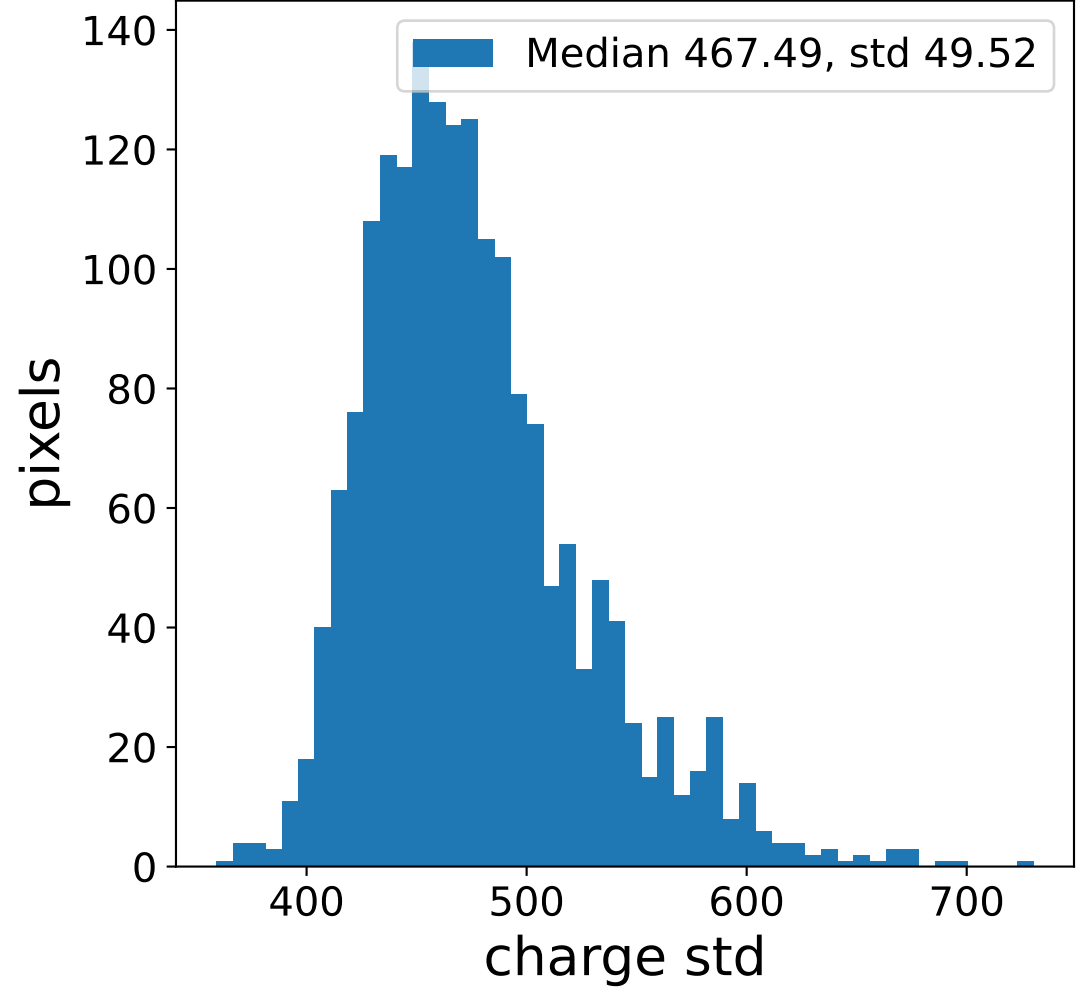

Run 7661

Run 7661

Run 7661 channel: HG

FF sample of 10000 events

pedestal sample of 10000 events

flat-fielded gain [ADC/pe]

Run 7661 channel: LG

FF sample of 10000 events

pedestal sample of 10000 events

flat-fielded gain [ADC/pe]