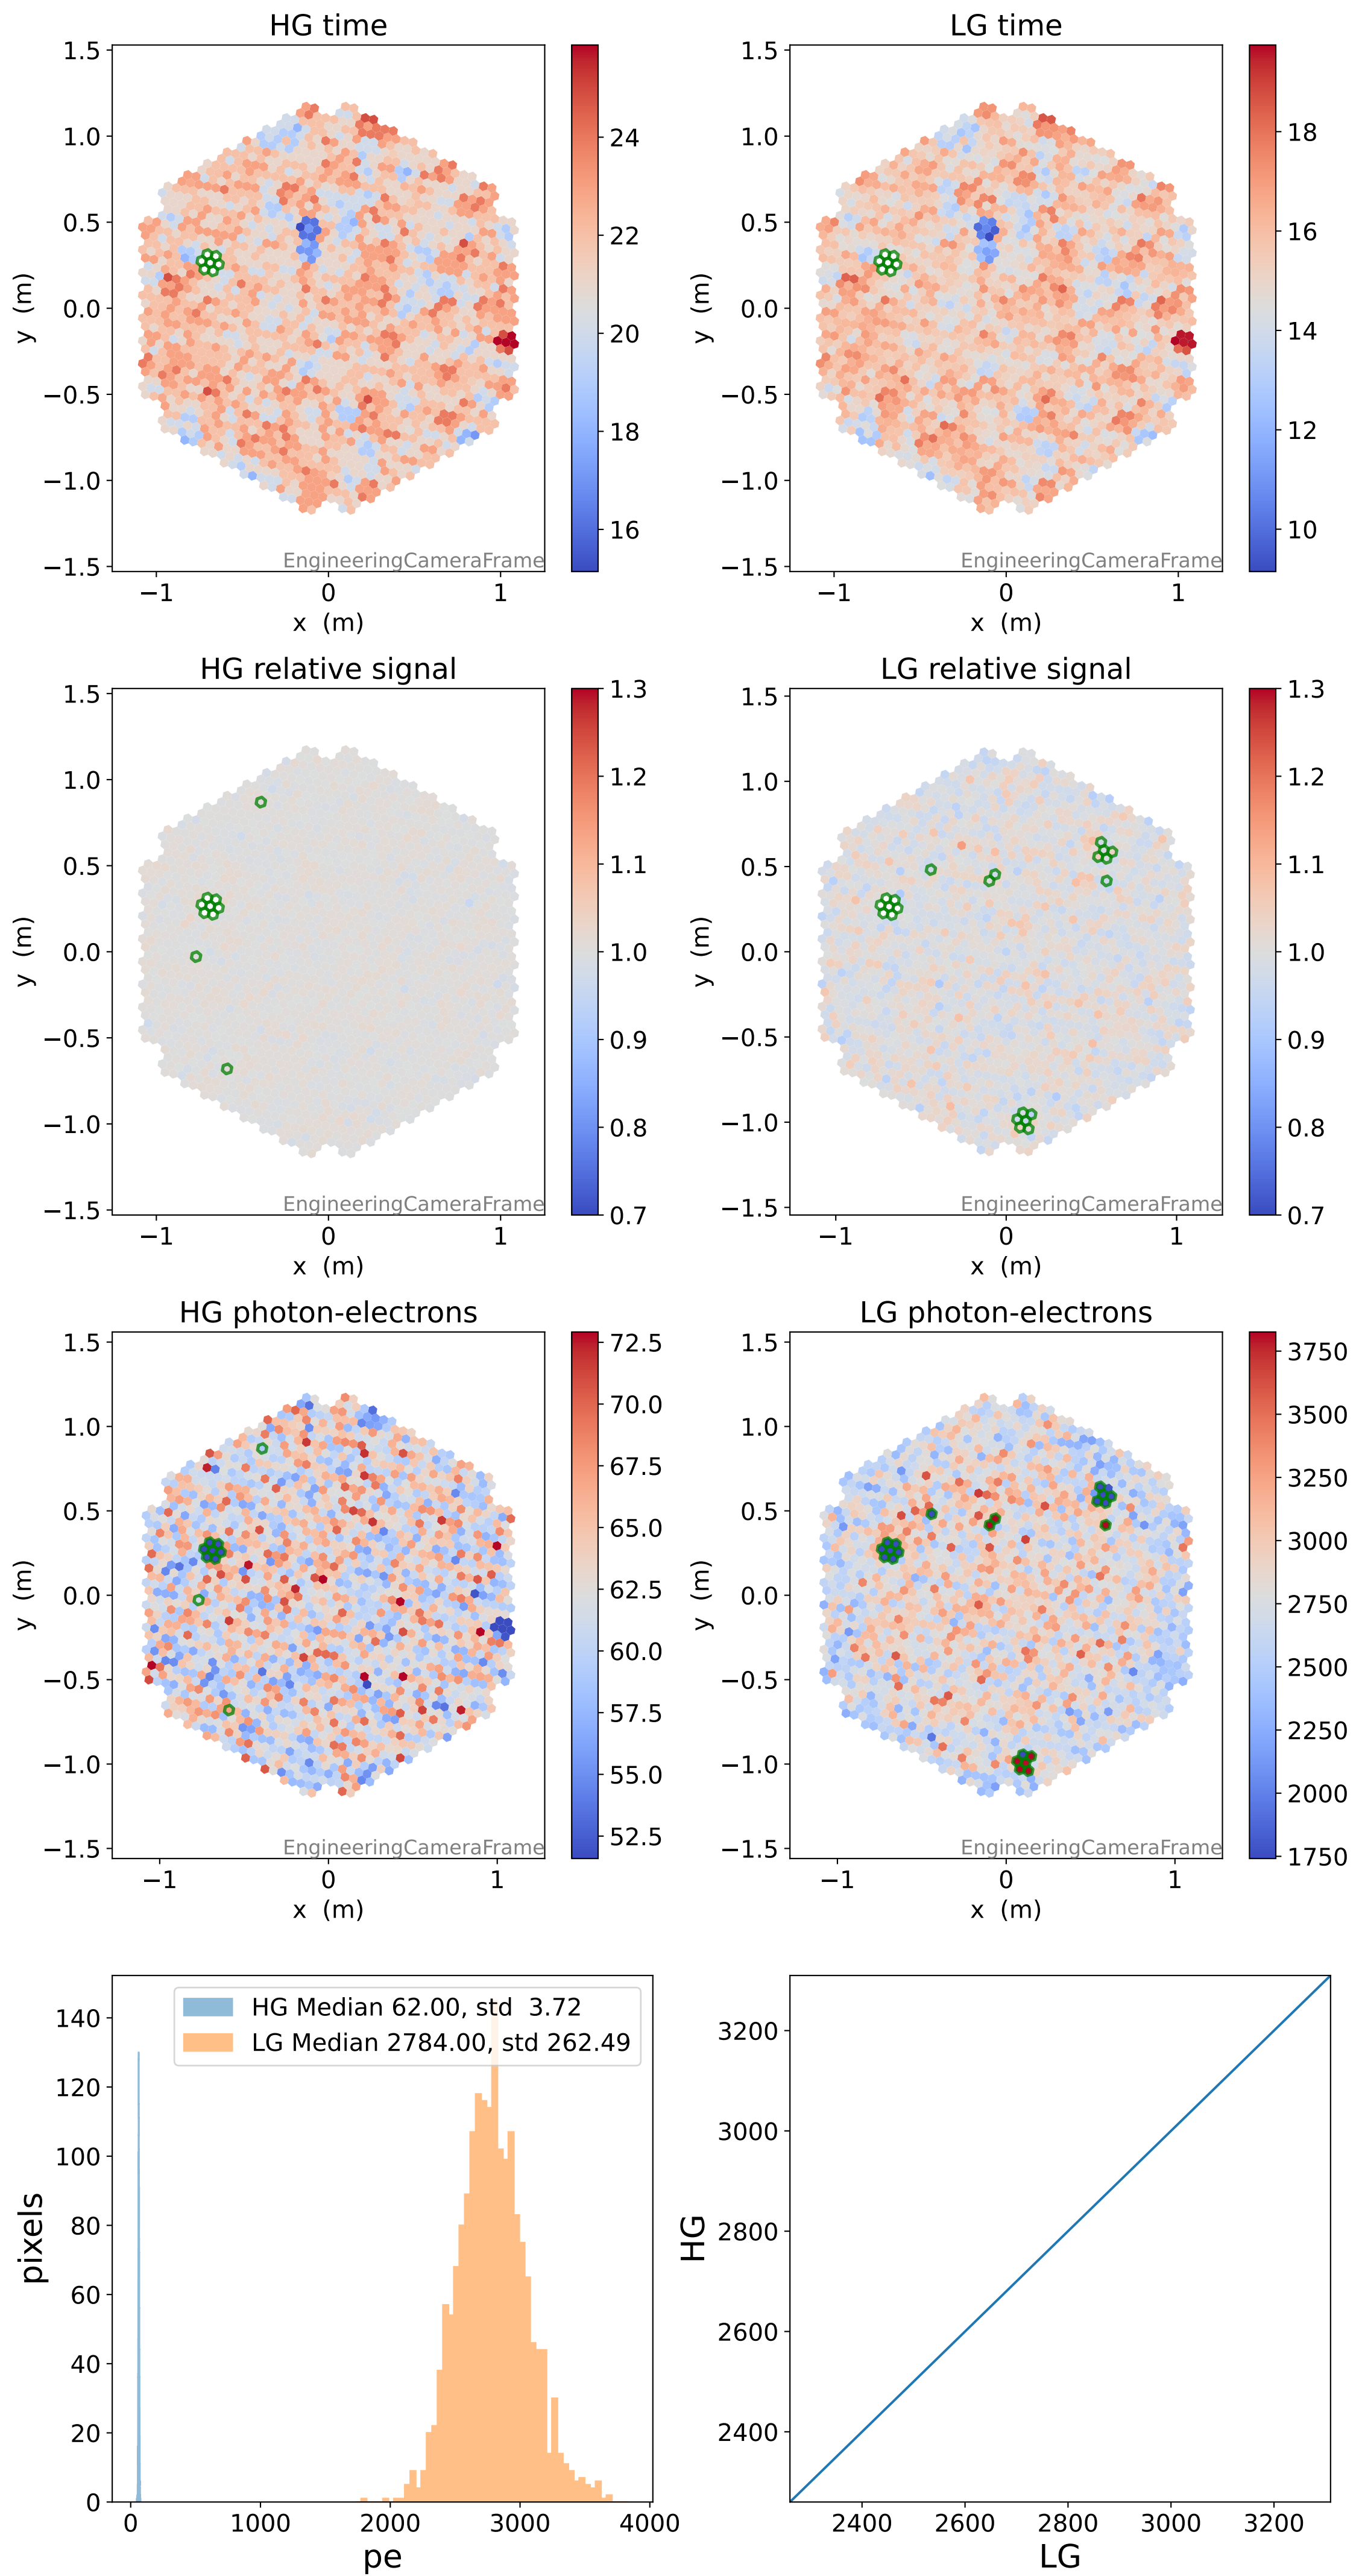

Run 7661

Run 7661

Run 7661 channel: HG

FF sample of 10000 events

pedestal sample of 10000 events

flat-fielded gain [ADC/pe]

Run 7661 channel: LG

FF sample of 10000 events

pedestal sample of 10000 events

flat-fielded gain [ADC/pe]