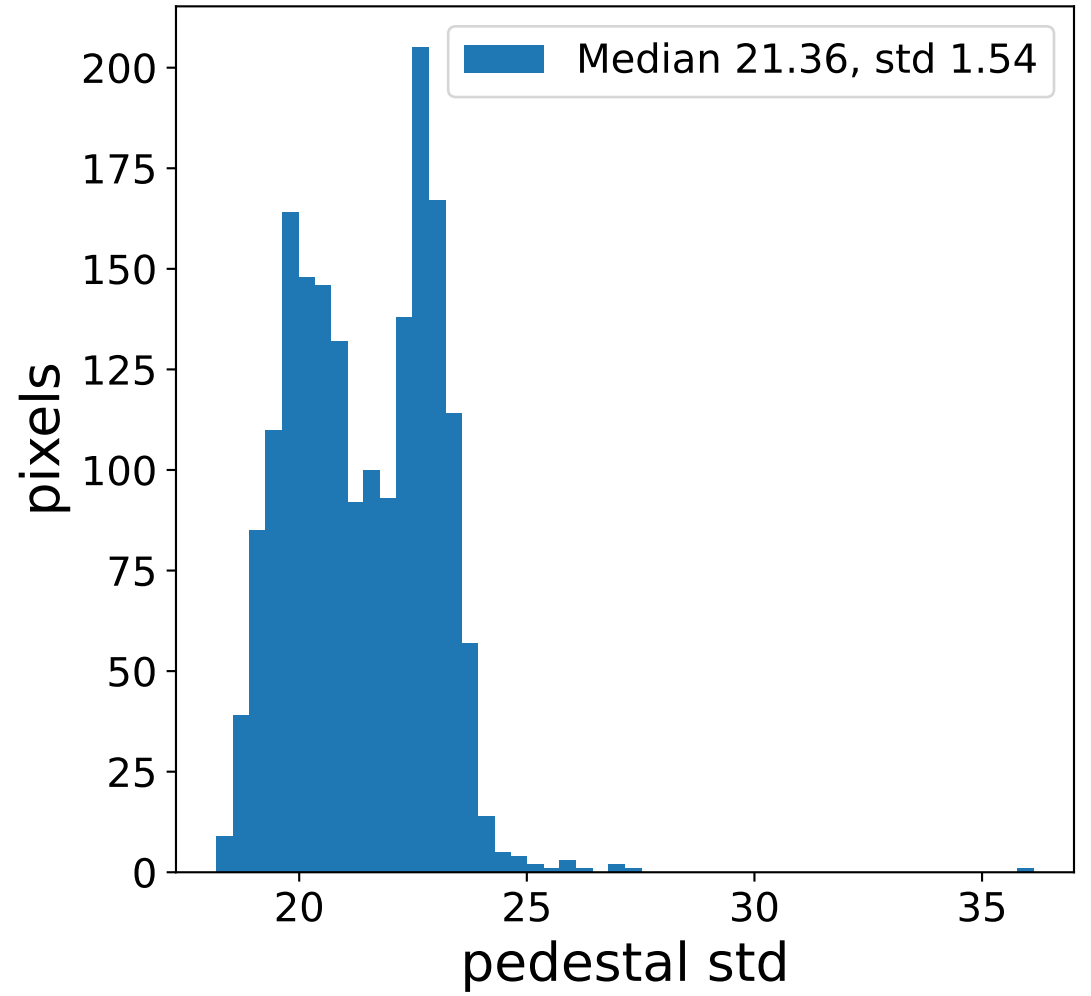

Run 7661

Run 7661

Run 7661 channel: HG

FF sample of 10000 events

pedestal sample of 10000 events

flat-fielded gain [ADC/pe]

Run 7661 channel: LG

FF sample of 10000 events

pedestal sample of 10000 events

flat-fielded gain [ADC/pe]