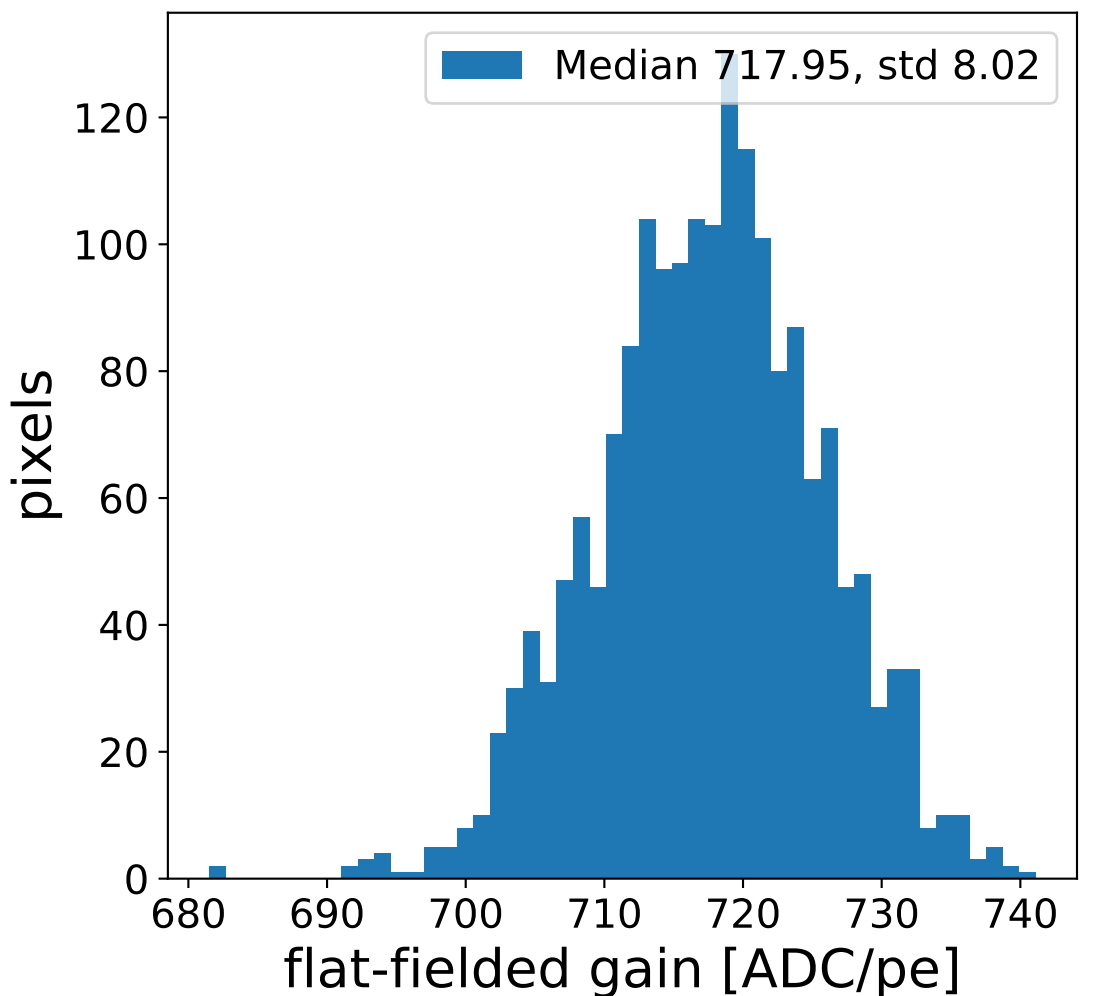

Run 7661

Run 7661

Run 7661 channel: HG

FF sample of 10000 events

pedestal sample of 10000 events

flat-fielded gain [ADC/pe]

Run 7661 channel: LG

FF sample of 10000 events

pedestal sample of 10000 events

flat-fielded gain [ADC/pe]