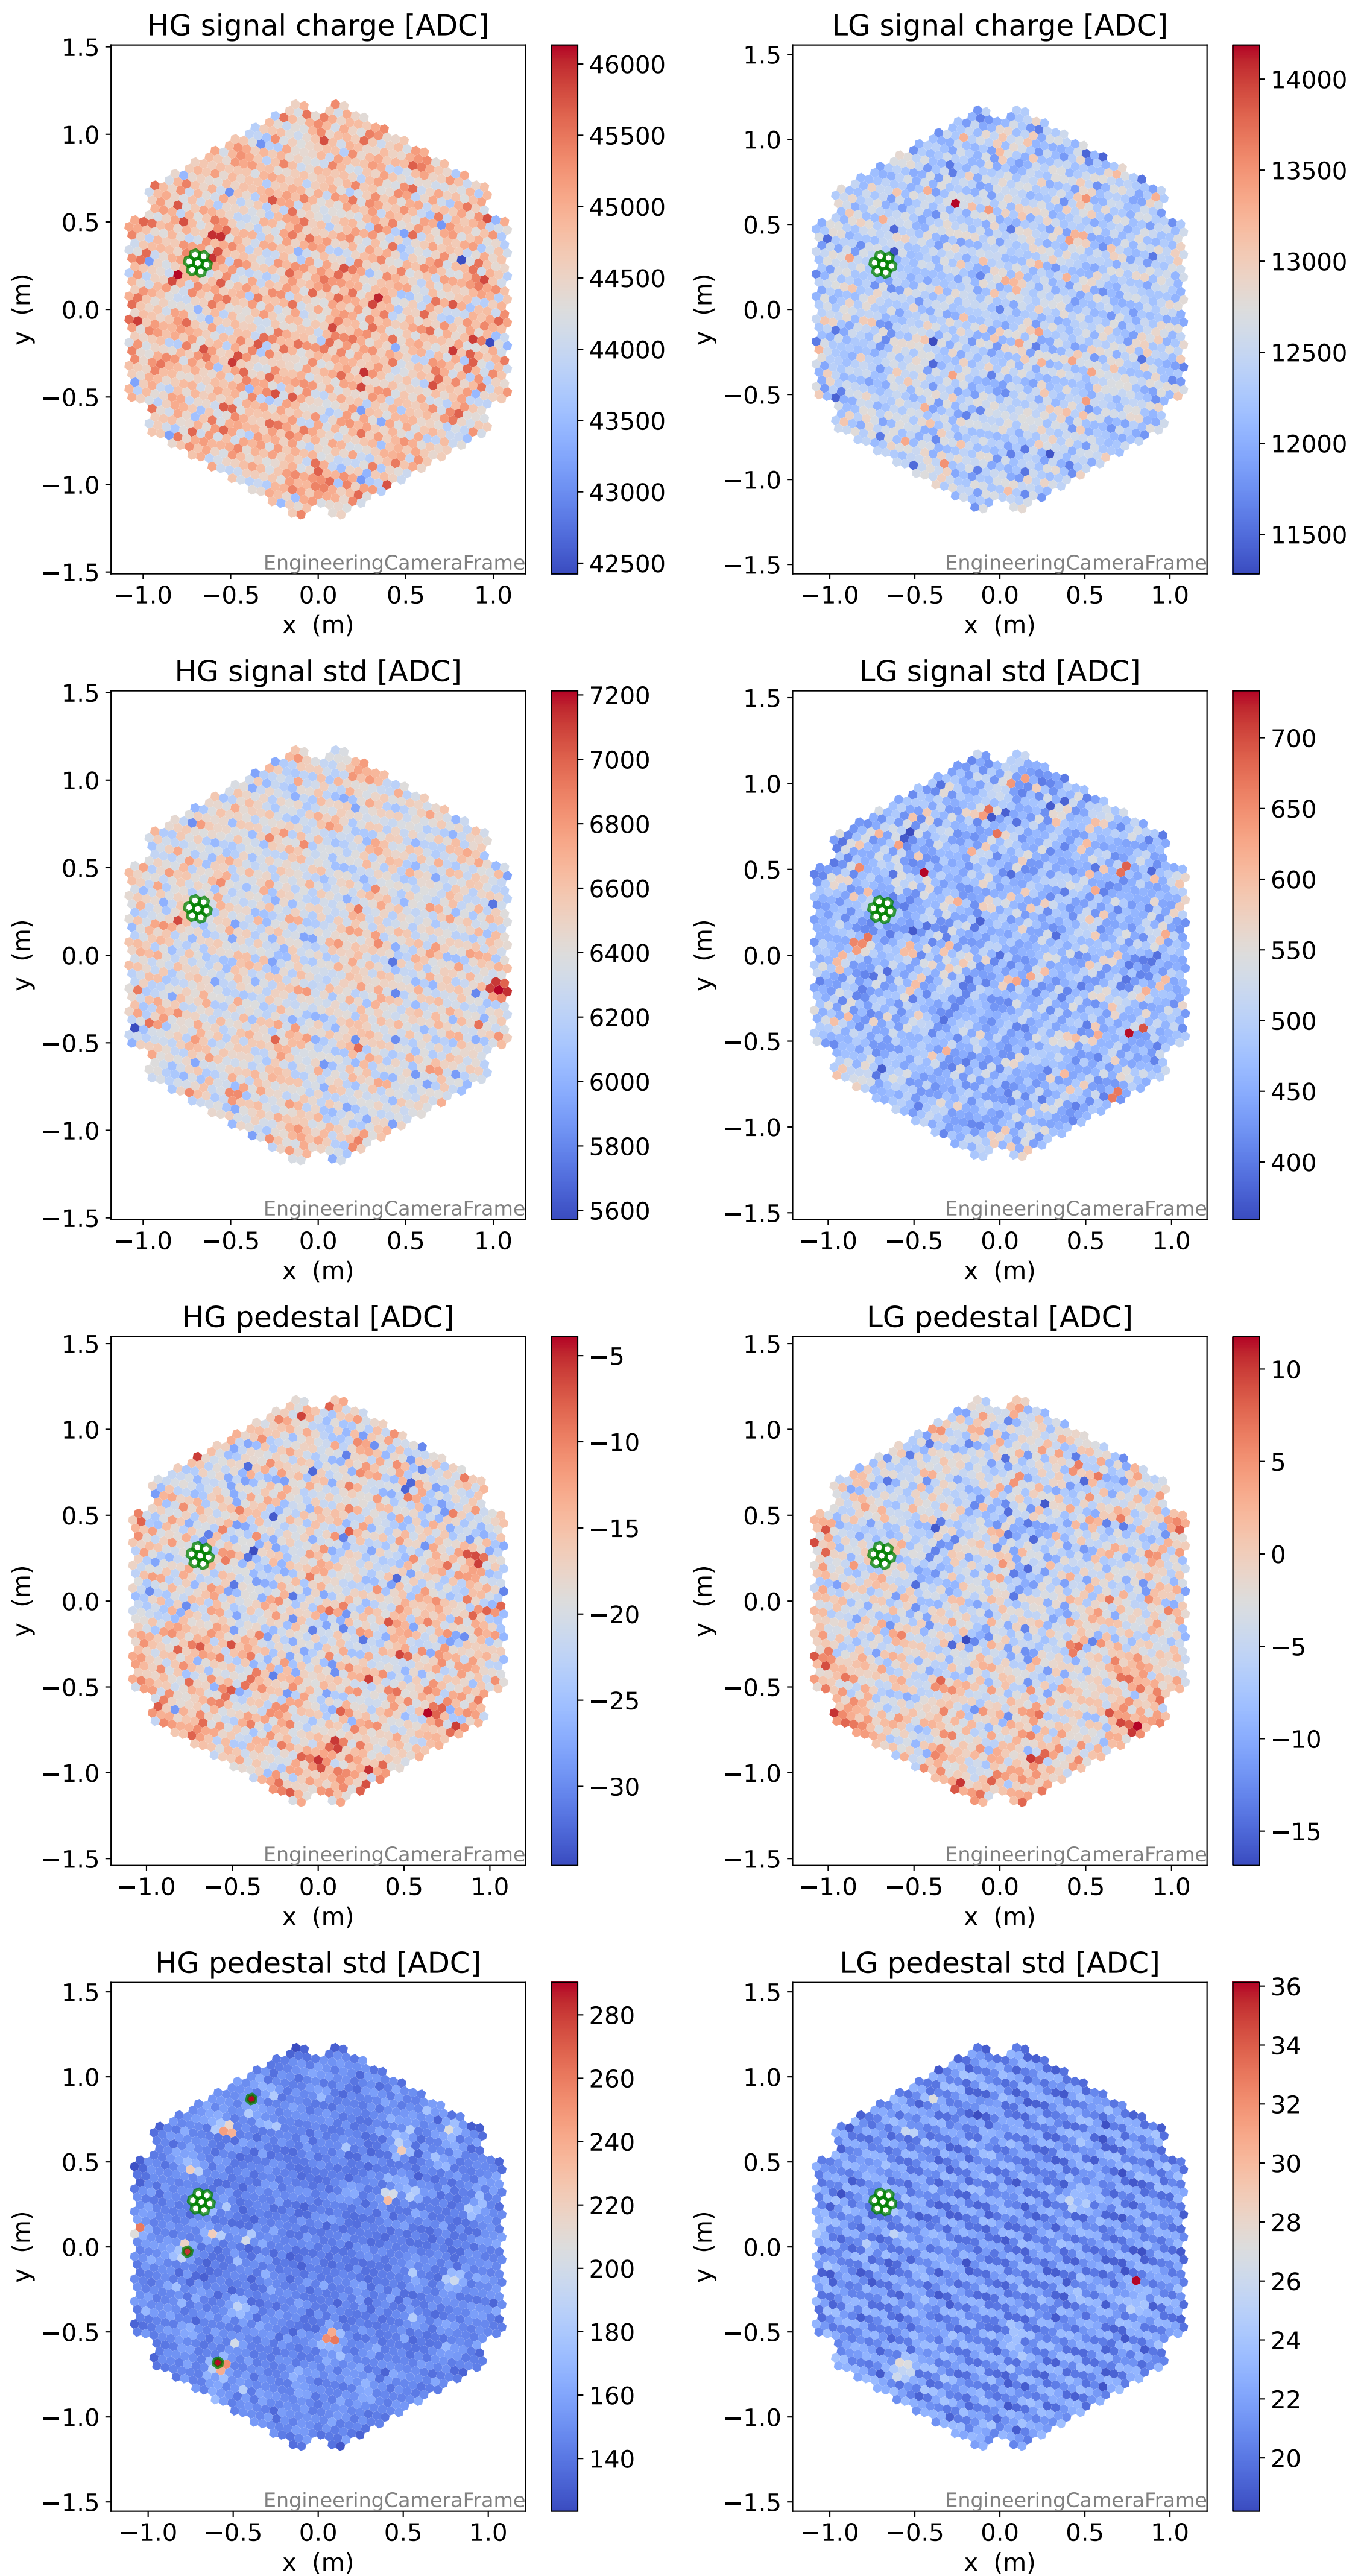

Run 7661

Run 7661

Run 7661 channel: HG

FF sample of 10000 events

pedestal sample of 10000 events

flat-fielded gain [ADC/pe]

Run 7661 channel: LG

FF sample of 10000 events

pedestal sample of 10000 events

flat-fielded gain [ADC/pe]