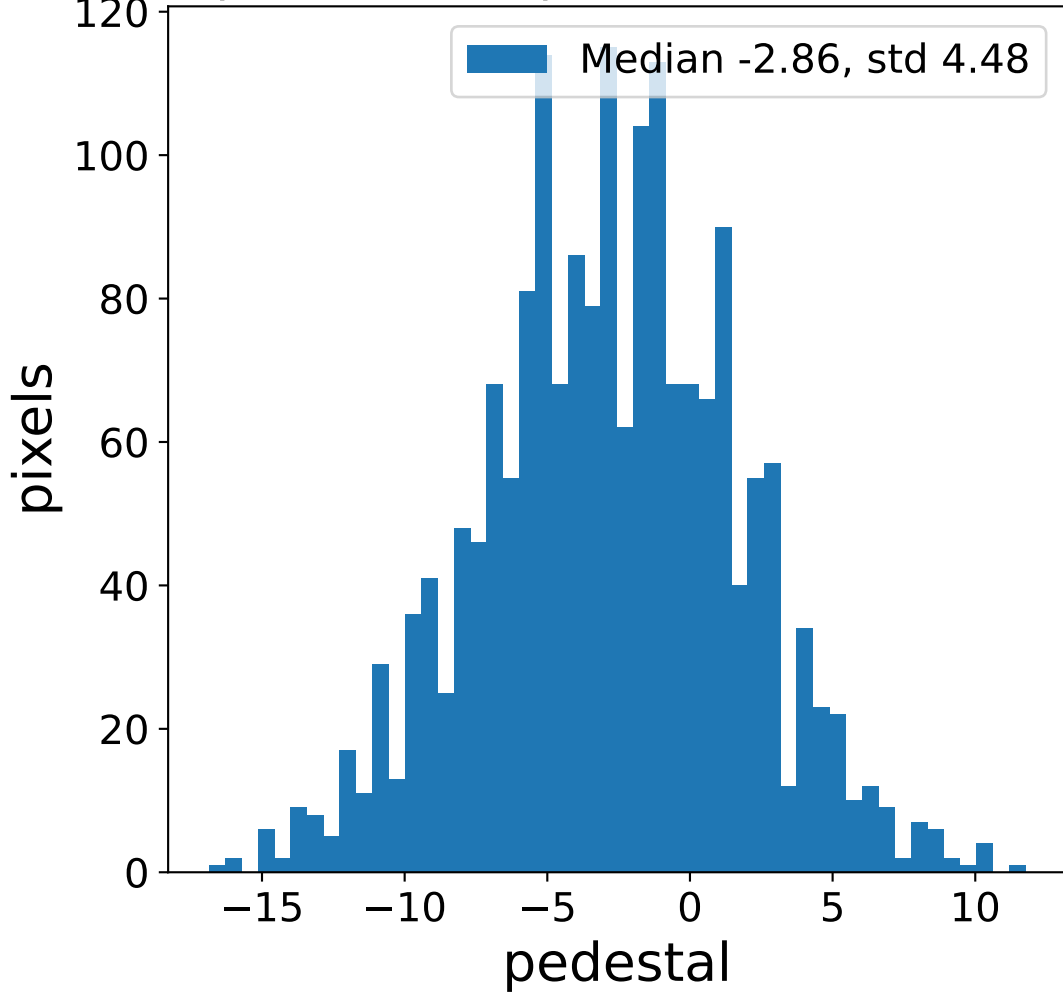

Run 7661

Run 7661

Run 7661 channel: HG

FF sample of 10000 events

pedestal sample of 10000 events

flat-fielded gain [ADC/pe]

Run 7661 channel: LG

FF sample of 10000 events

pedestal sample of 10000 events

flat-fielded gain [ADC/pe]