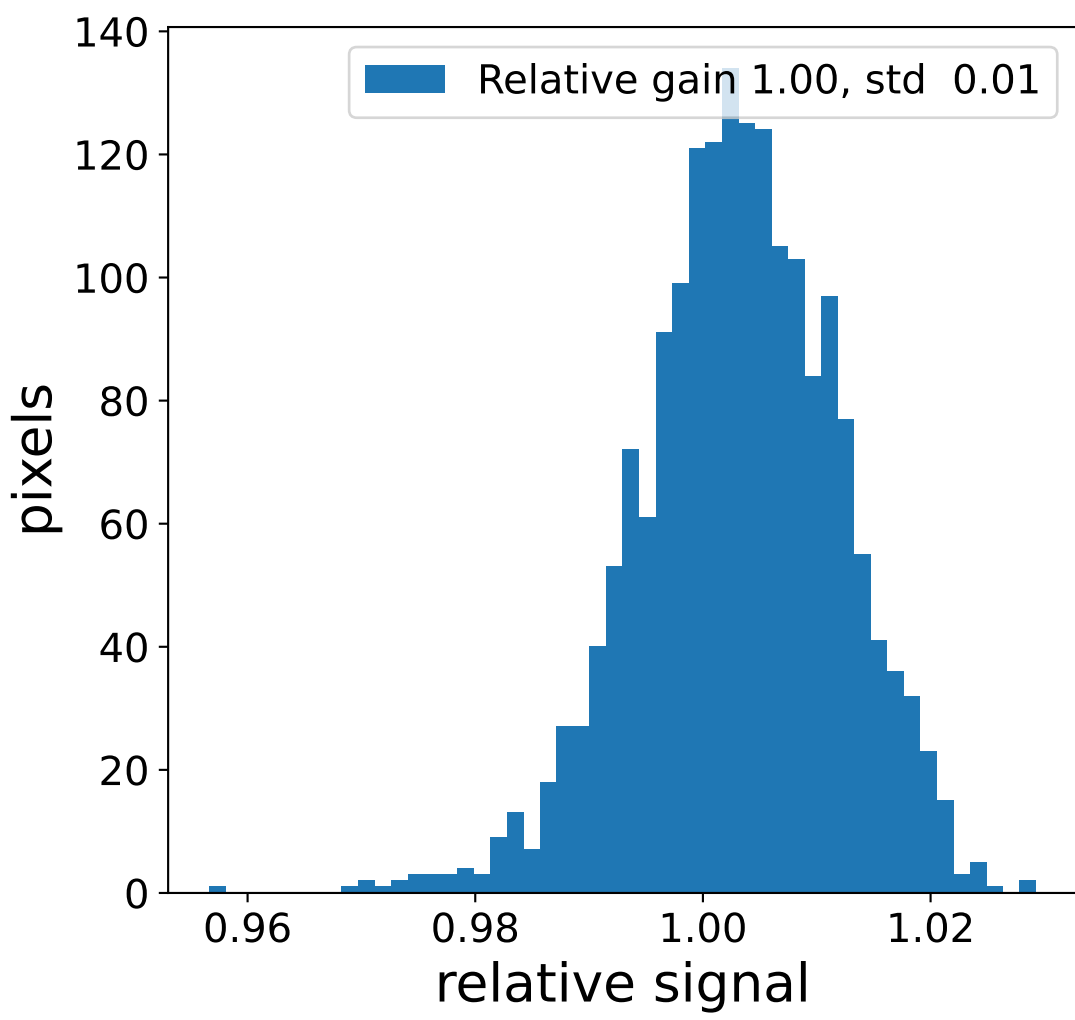

Run 7661

Run 7661

Run 7661 channel: HG

FF sample of 10000 events

pedestal sample of 10000 events

flat-fielded gain [ADC/pe]

Run 7661 channel: LG

FF sample of 10000 events

pedestal sample of 10000 events

flat-fielded gain [ADC/pe]