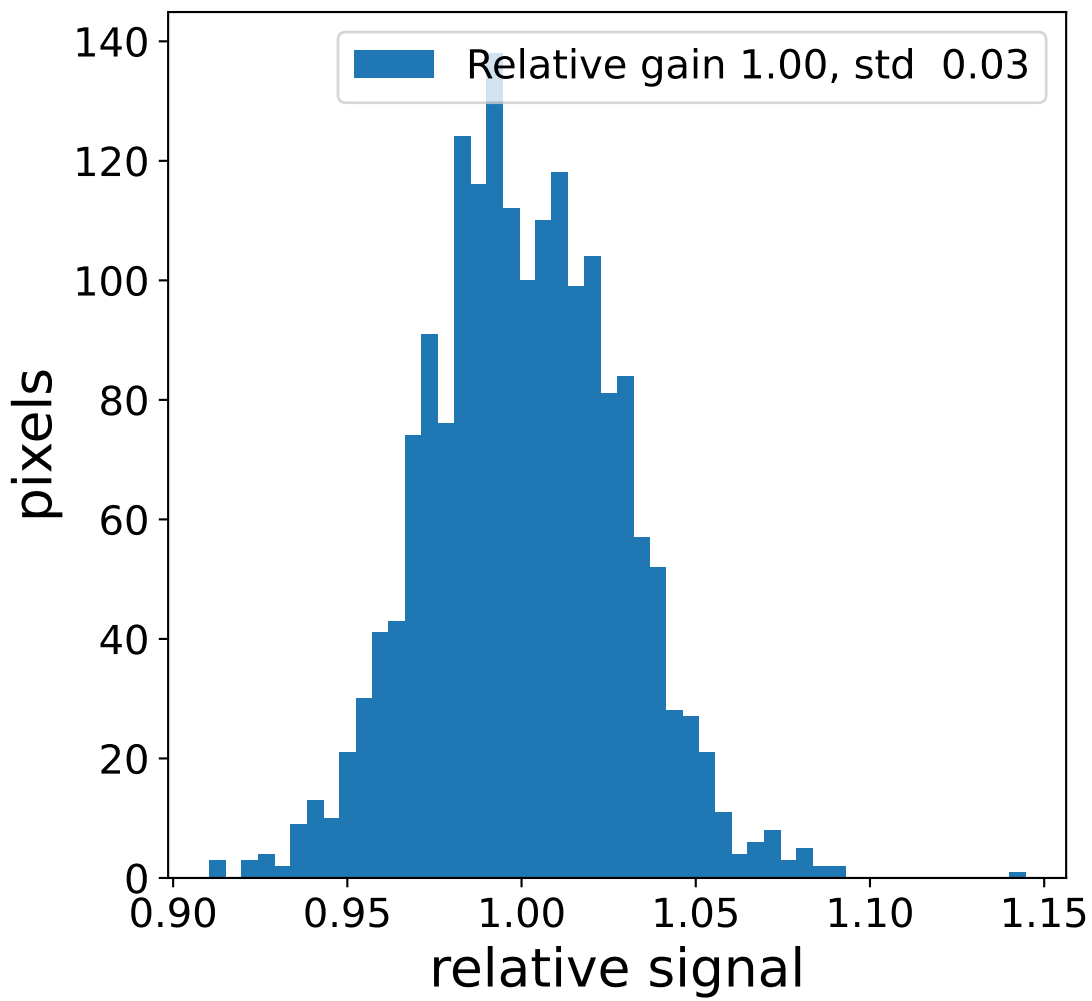

Run 7661

Run 7661

Run 7661 channel: HG

FF sample of 10000 events

pedestal sample of 10000 events

flat-fielded gain [ADC/pe]

Run 7661 channel: LG

FF sample of 10000 events

pedestal sample of 10000 events

flat-fielded gain [ADC/pe]