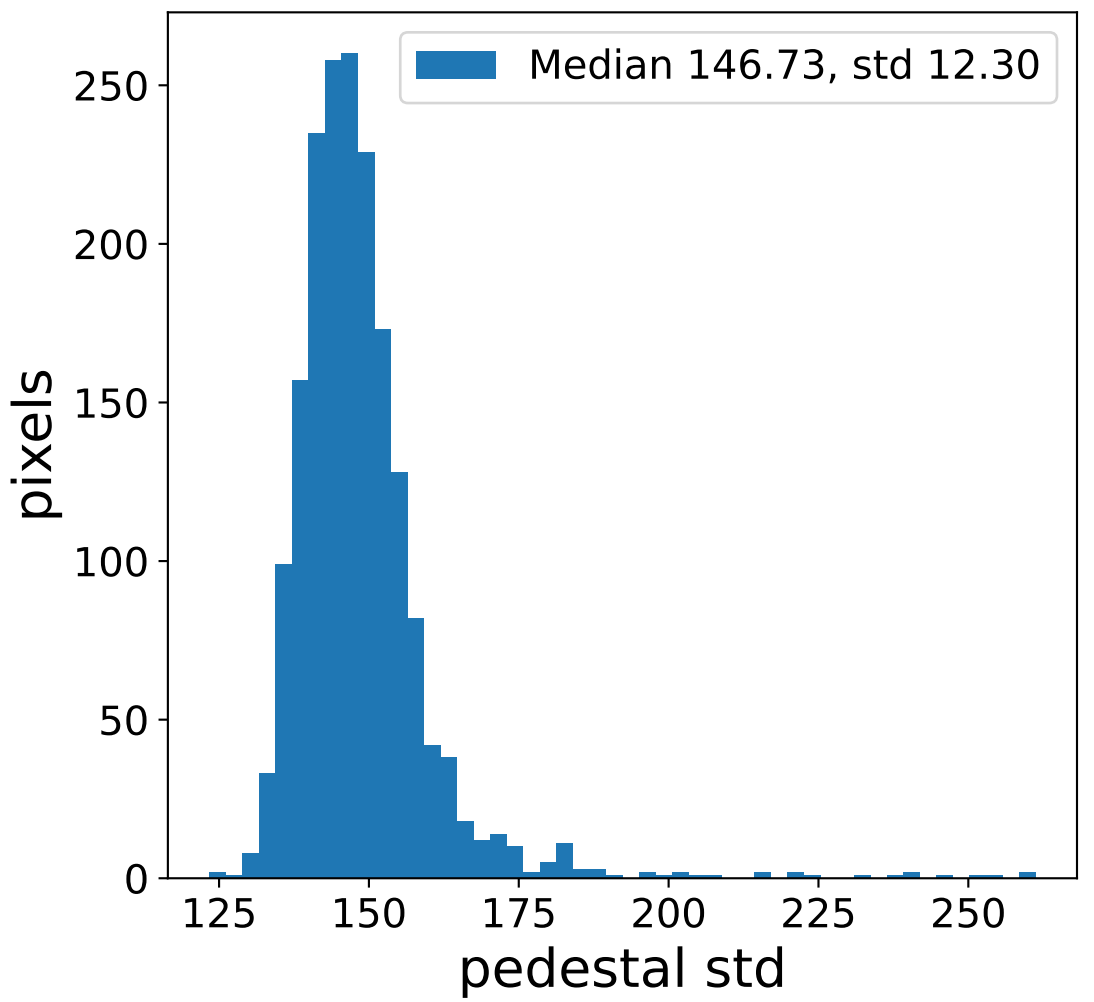

Run 7661

Run 7661

Run 7661 channel: HG

FF sample of 10000 events

pedestal sample of 10000 events

flat-fielded gain [ADC/pe]

Run 7661 channel: LG

FF sample of 10000 events

pedestal sample of 10000 events

flat-fielded gain [ADC/pe]