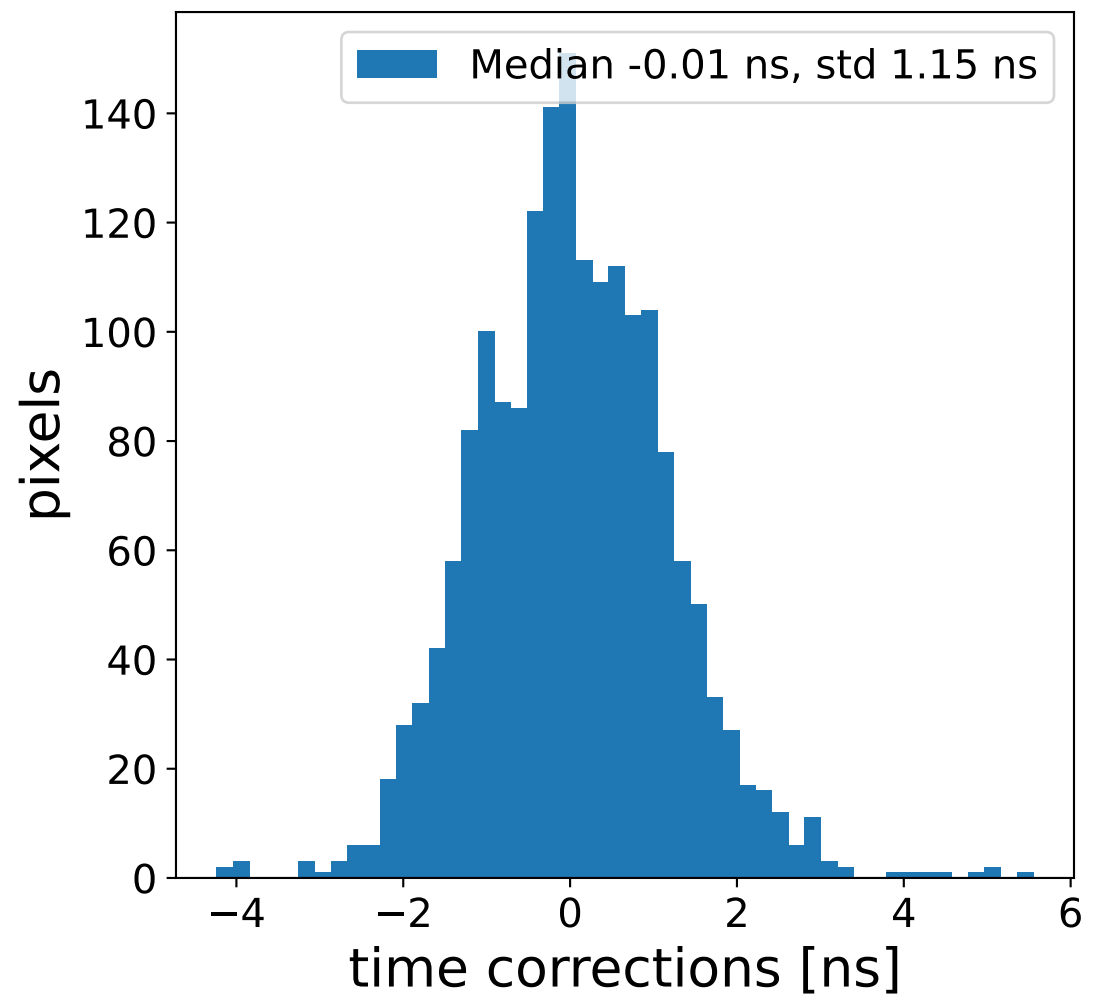

Run 7661

Run 7661

Run 7661 channel: HG

FF sample of 10000 events

pedestal sample of 10000 events

flat-fielded gain [ADC/pe]

Run 7661 channel: LG

FF sample of 10000 events

pedestal sample of 10000 events

flat-fielded gain [ADC/pe]