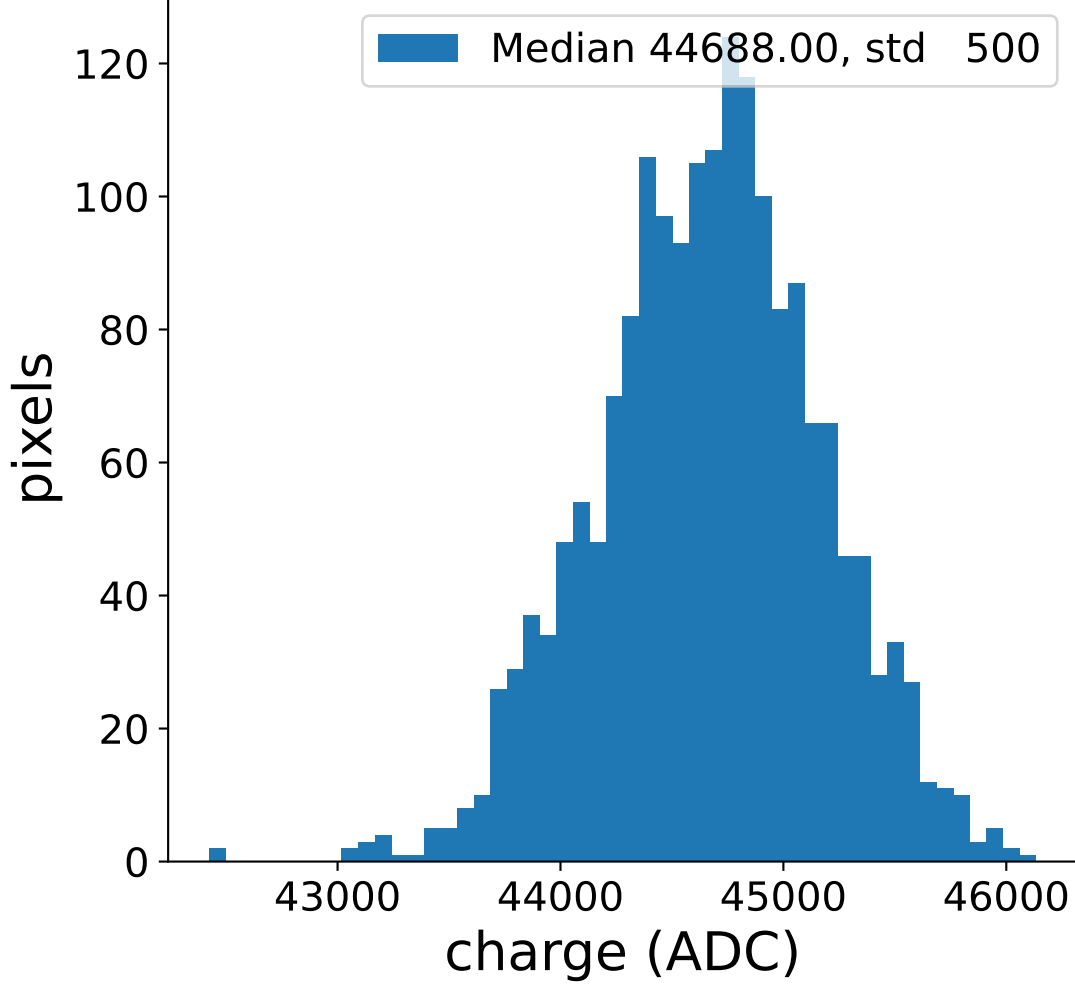

Run 7661

Run 7661

Run 7661 channel: HG

FF sample of 10000 events

pedestal sample of 10000 events

flat-fielded gain [ADC/pe]

Run 7661 channel: LG

FF sample of 10000 events

pedestal sample of 10000 events

flat-fielded gain [ADC/pe]