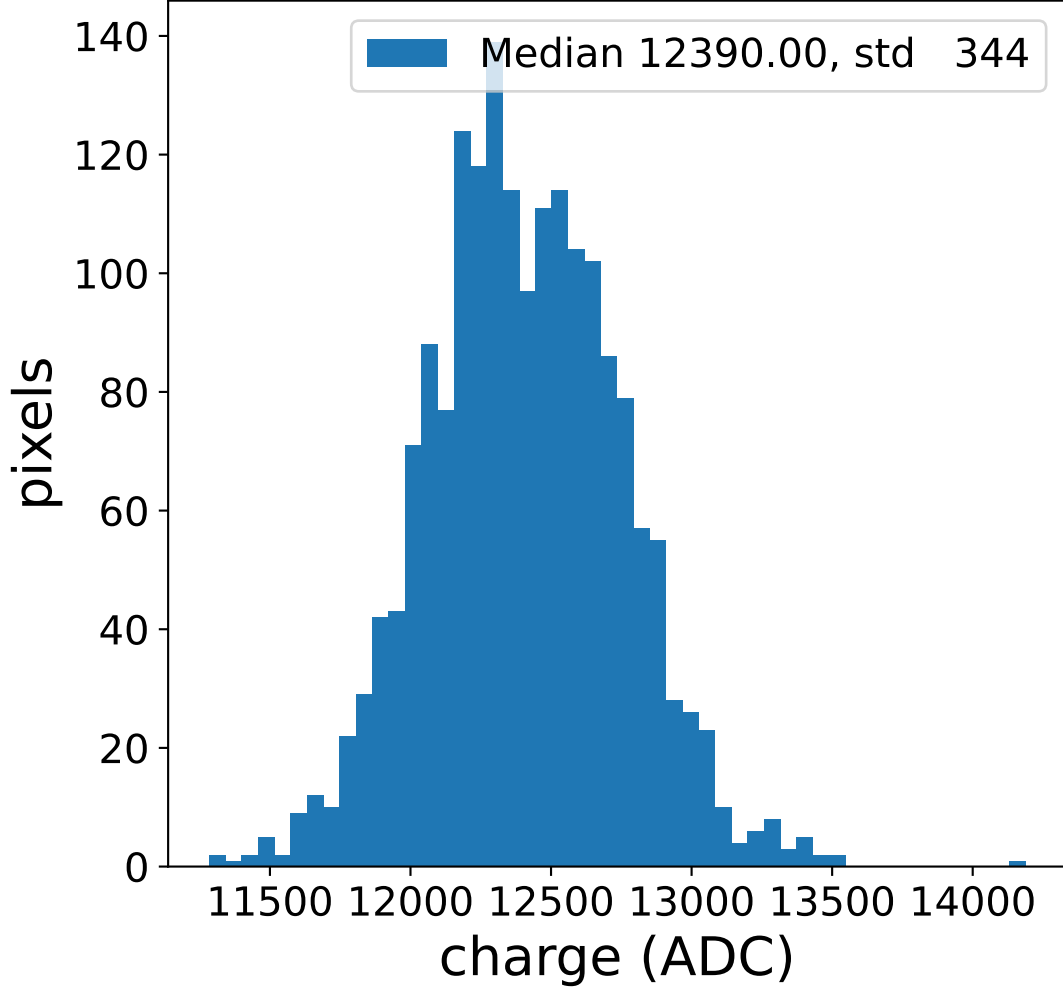

Run 7661

Run 7661

Run 7661 channel: HG

FF sample of 10000 events

pedestal sample of 10000 events

flat-fielded gain [ADC/pe]

Run 7661 channel: LG

FF sample of 10000 events

pedestal sample of 10000 events

flat-fielded gain [ADC/pe]