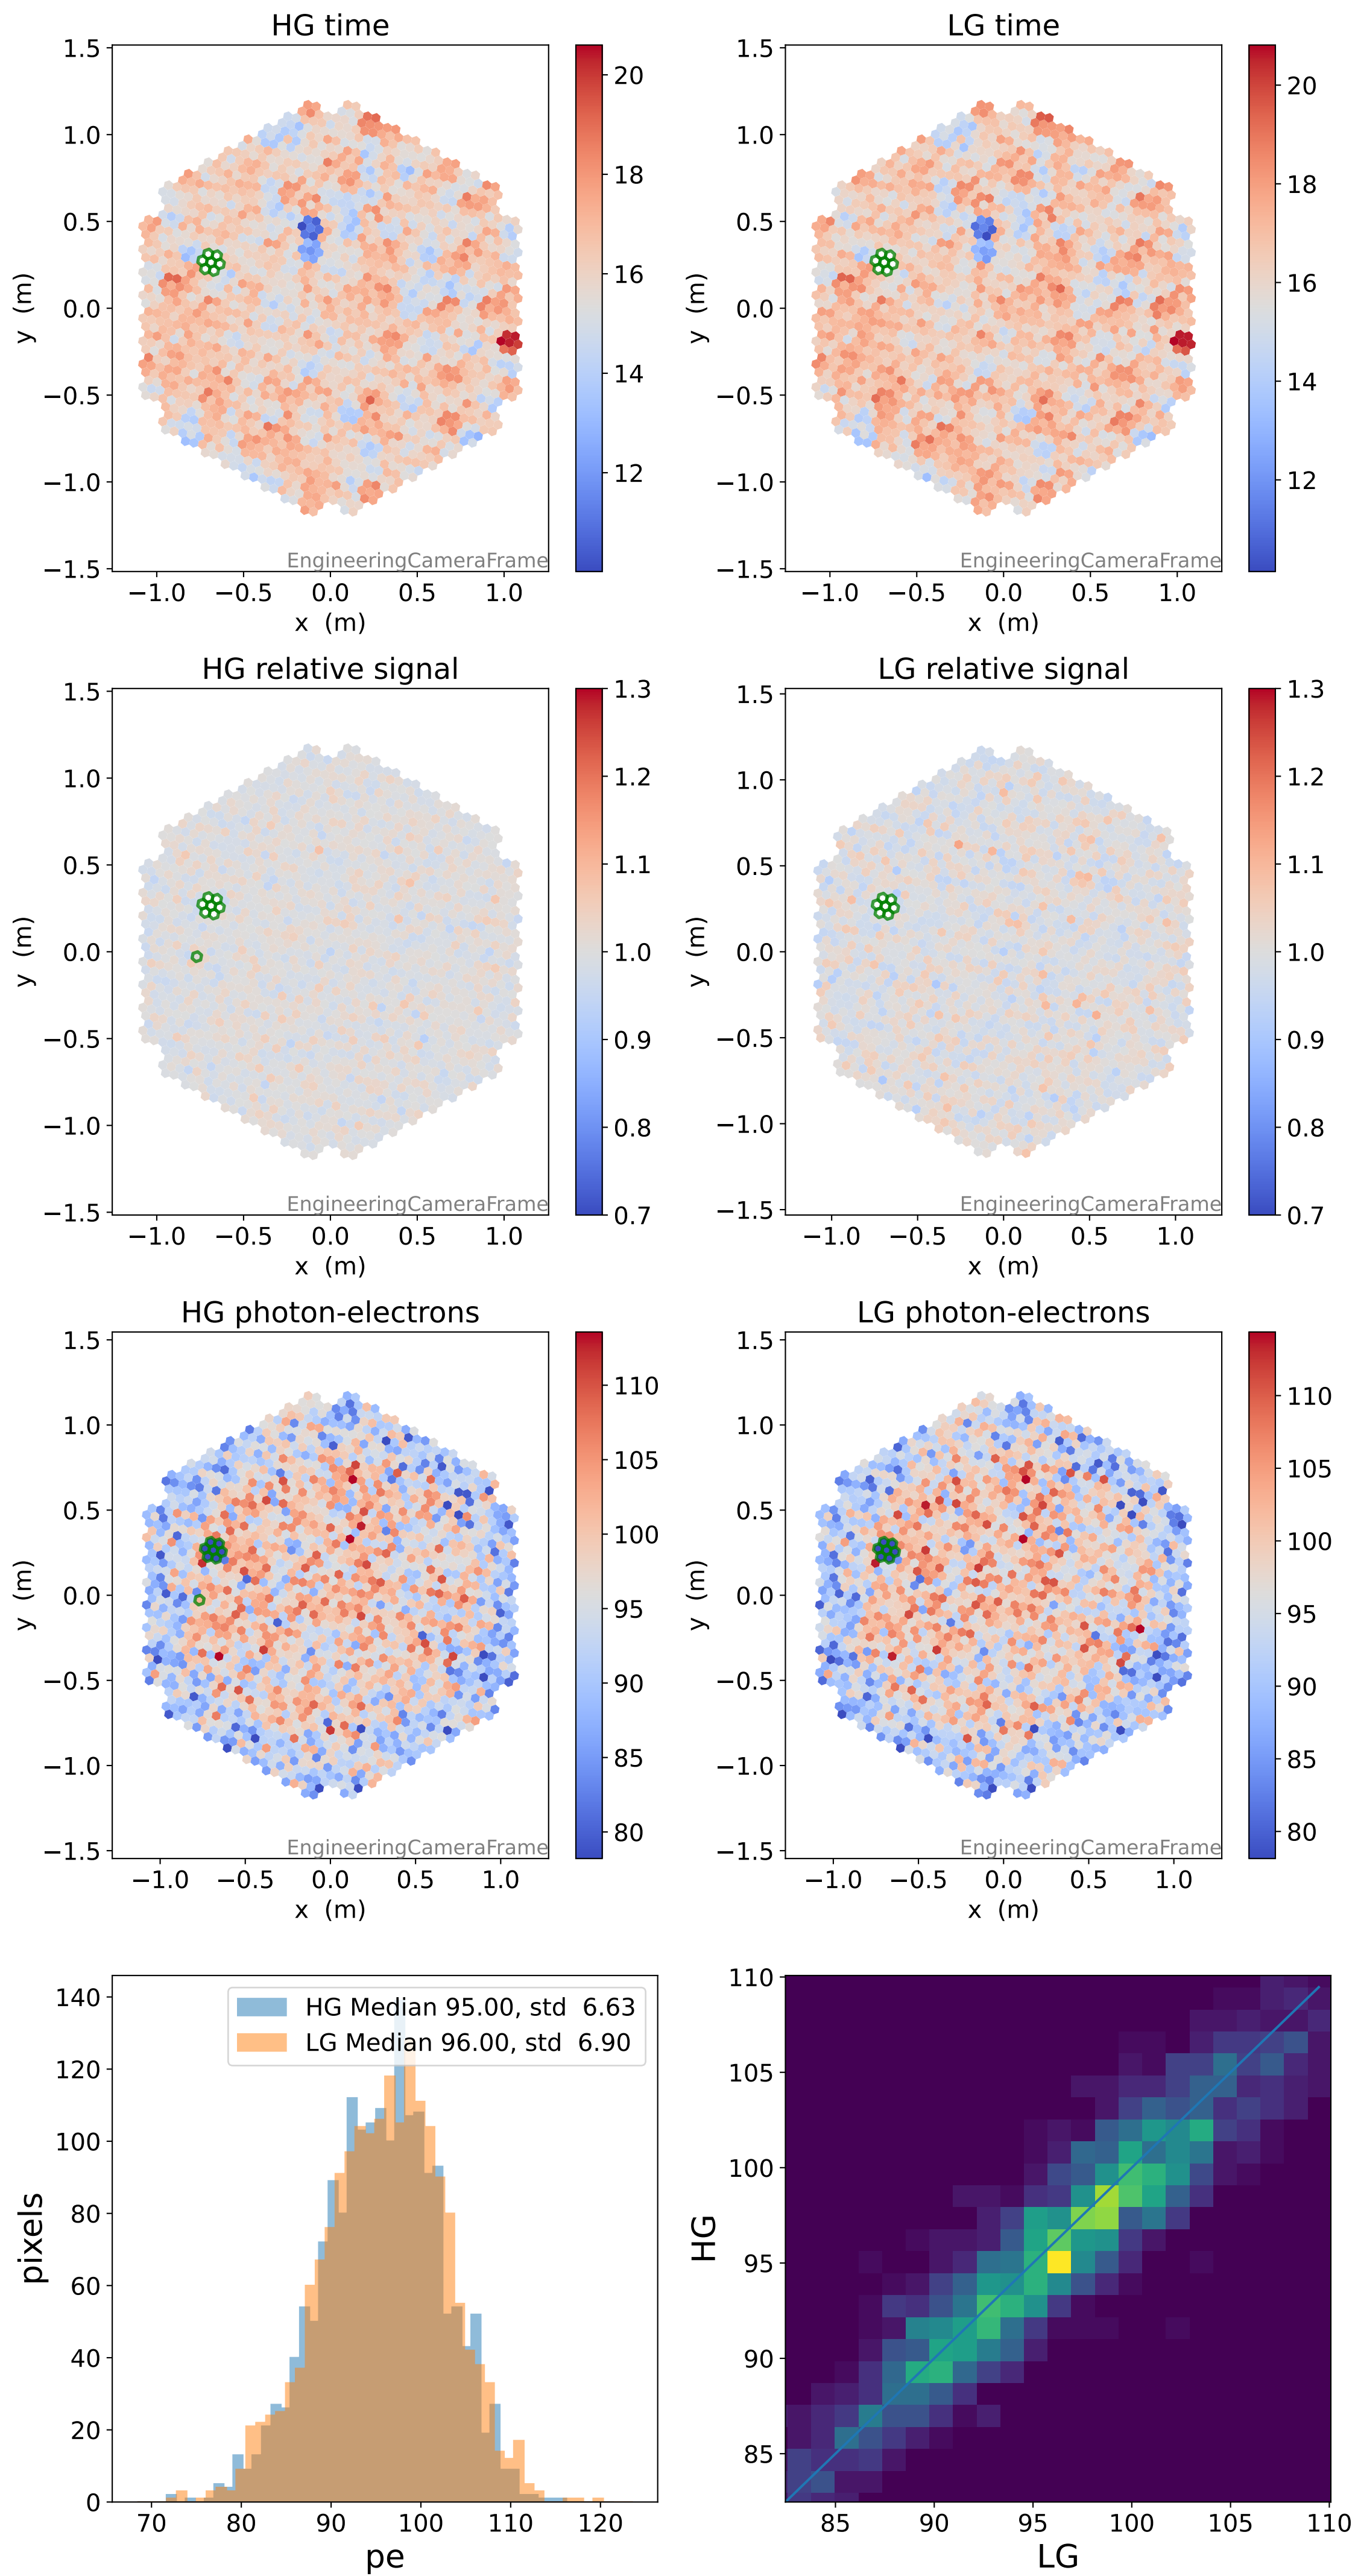

Run 7660

Run 7660

Run 7660 channel: HG

FF sample of 10000 events

pedestal sample of 10000 events

flat-fielded gain [ADC/pe]

Run 7660 channel: LG

FF sample of 10000 events

pedestal sample of 10000 events

flat-fielded gain [ADC/pe]