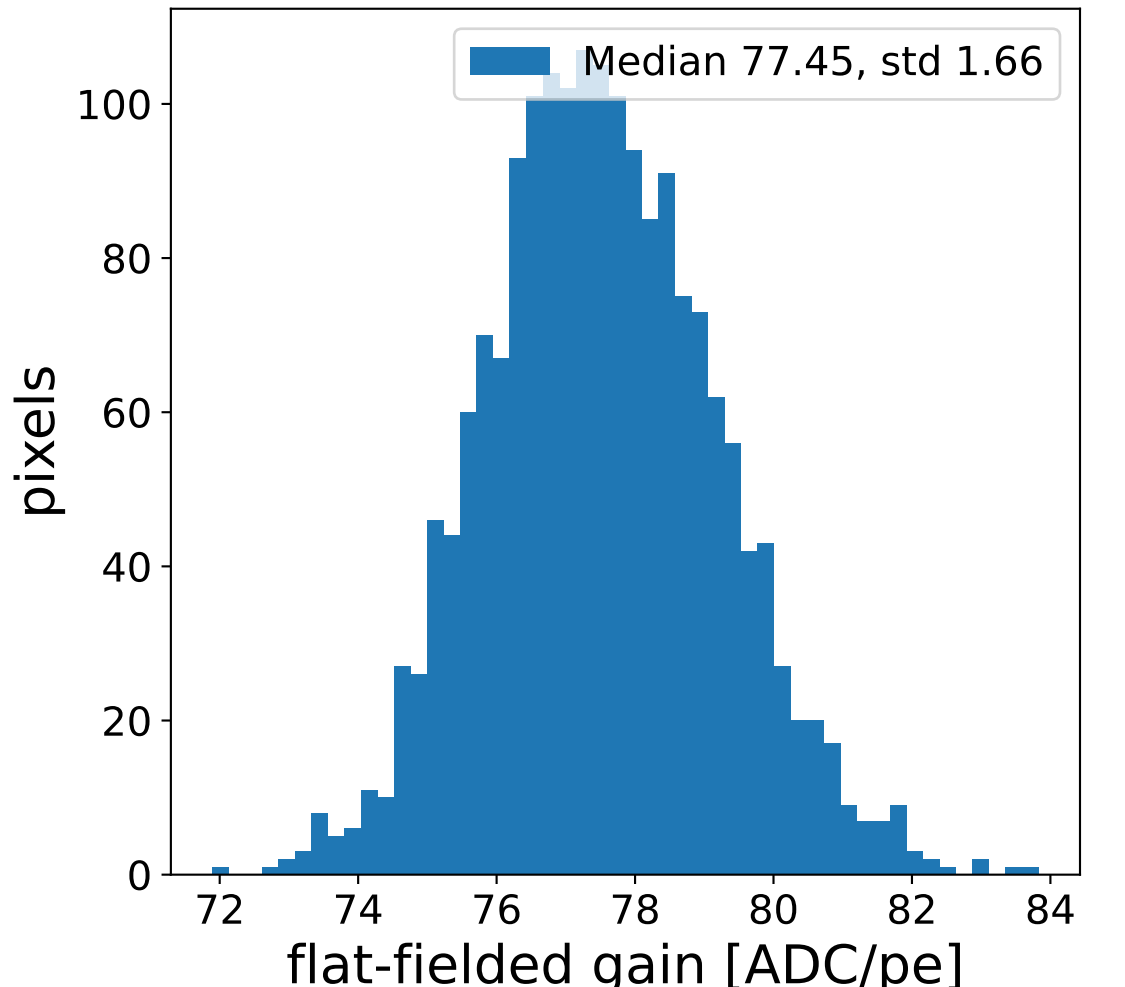

Run 7660

Run 7660

Run 7660 channel: HG

FF sample of 10000 events

pedestal sample of 10000 events

flat-fielded gain [ADC/pe]

Run 7660 channel: LG

FF sample of 10000 events

pedestal sample of 10000 events

flat-fielded gain [ADC/pe]