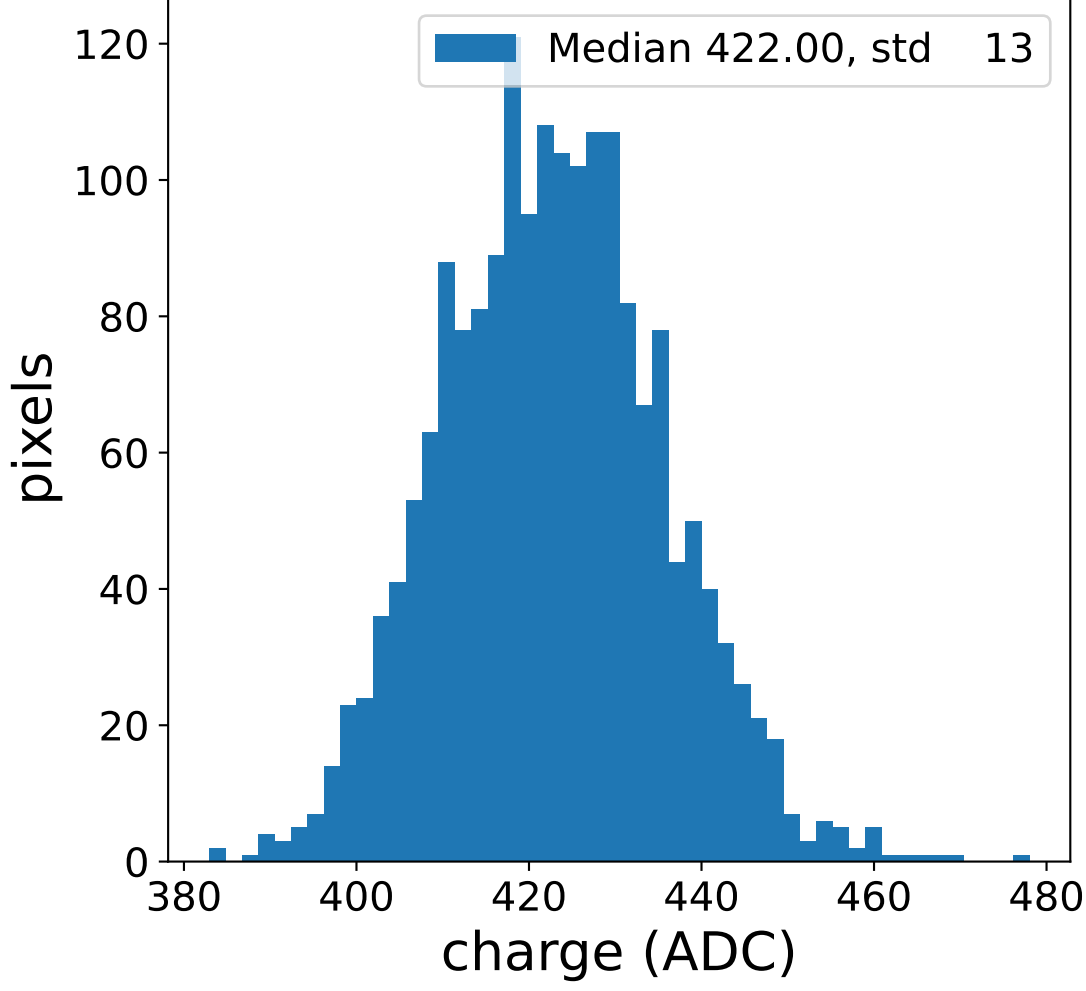

Run 7660

Run 7660

Run 7660 channel: HG

FF sample of 10000 events

pedestal sample of 10000 events

flat-fielded gain [ADC/pe]

Run 7660 channel: LG

FF sample of 10000 events

pedestal sample of 10000 events

flat-fielded gain [ADC/pe]