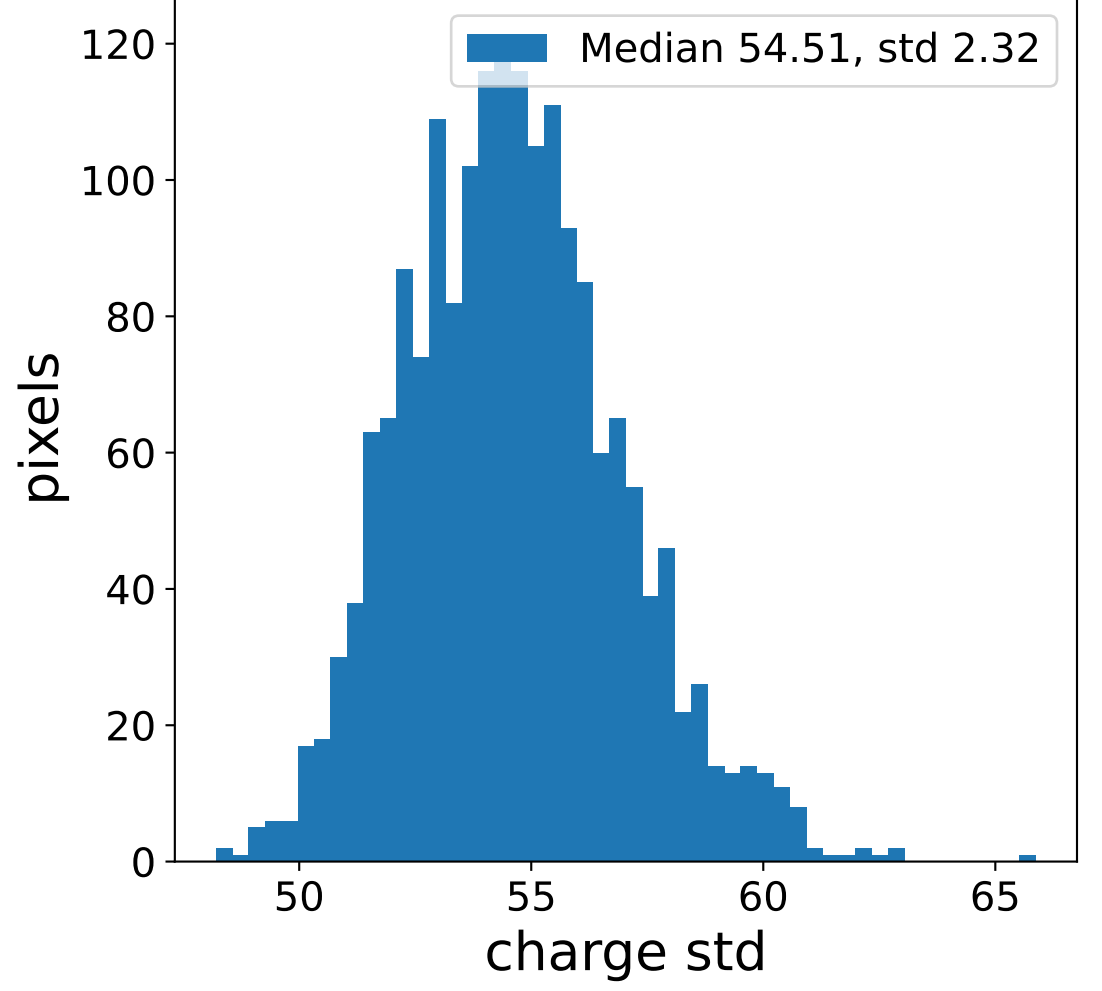

Run 7660

Run 7660

Run 7660 channel: HG

FF sample of 10000 events

pedestal sample of 10000 events

flat-fielded gain [ADC/pe]

Run 7660 channel: LG

FF sample of 10000 events

pedestal sample of 10000 events

flat-fielded gain [ADC/pe]