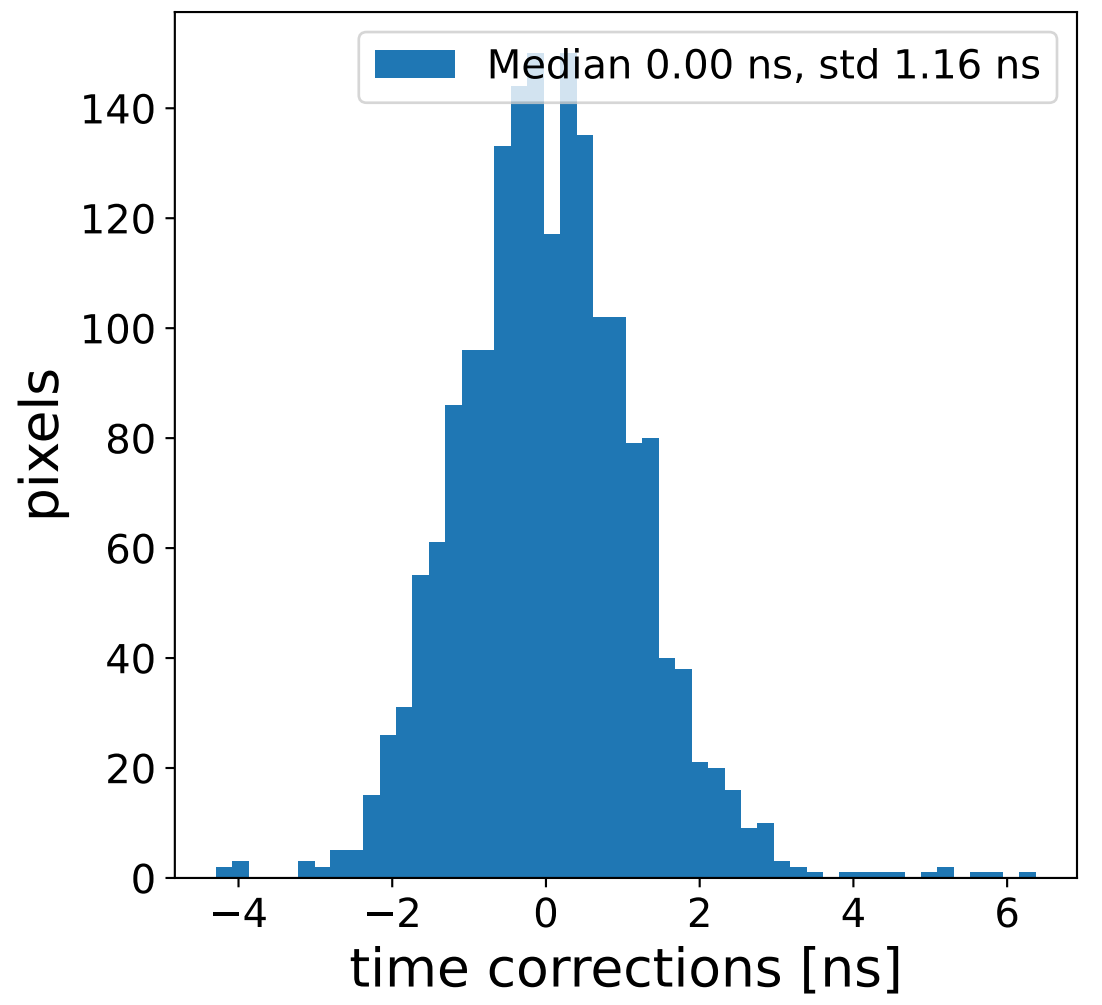

Run 7660

Run 7660

Run 7660 channel: HG

FF sample of 10000 events

pedestal sample of 10000 events

flat-fielded gain [ADC/pe]

Run 7660 channel: LG

FF sample of 10000 events

pedestal sample of 10000 events

flat-fielded gain [ADC/pe]