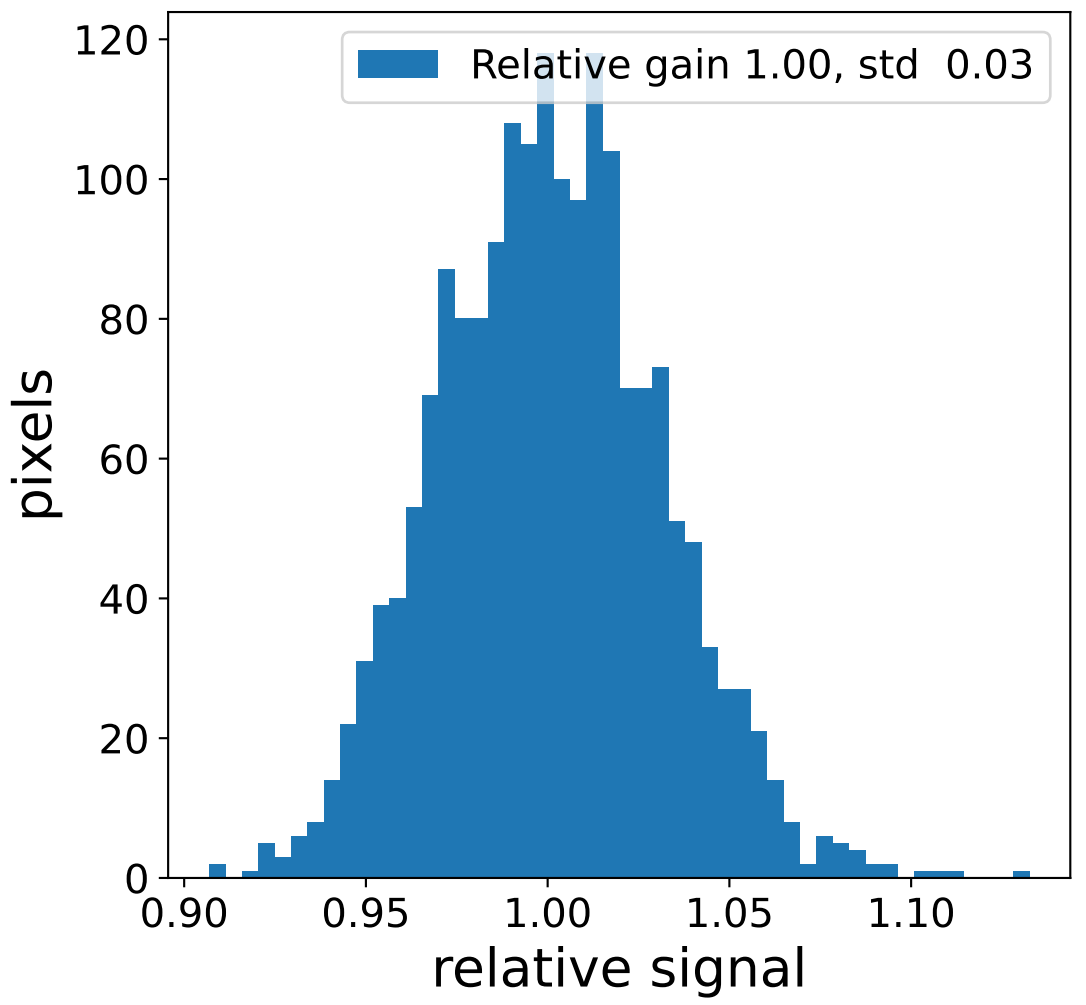

Run 7660

Run 7660

Run 7660 channel: HG

FF sample of 10000 events

pedestal sample of 10000 events

flat-fielded gain [ADC/pe]

Run 7660 channel: LG

FF sample of 10000 events

pedestal sample of 10000 events

flat-fielded gain [ADC/pe]