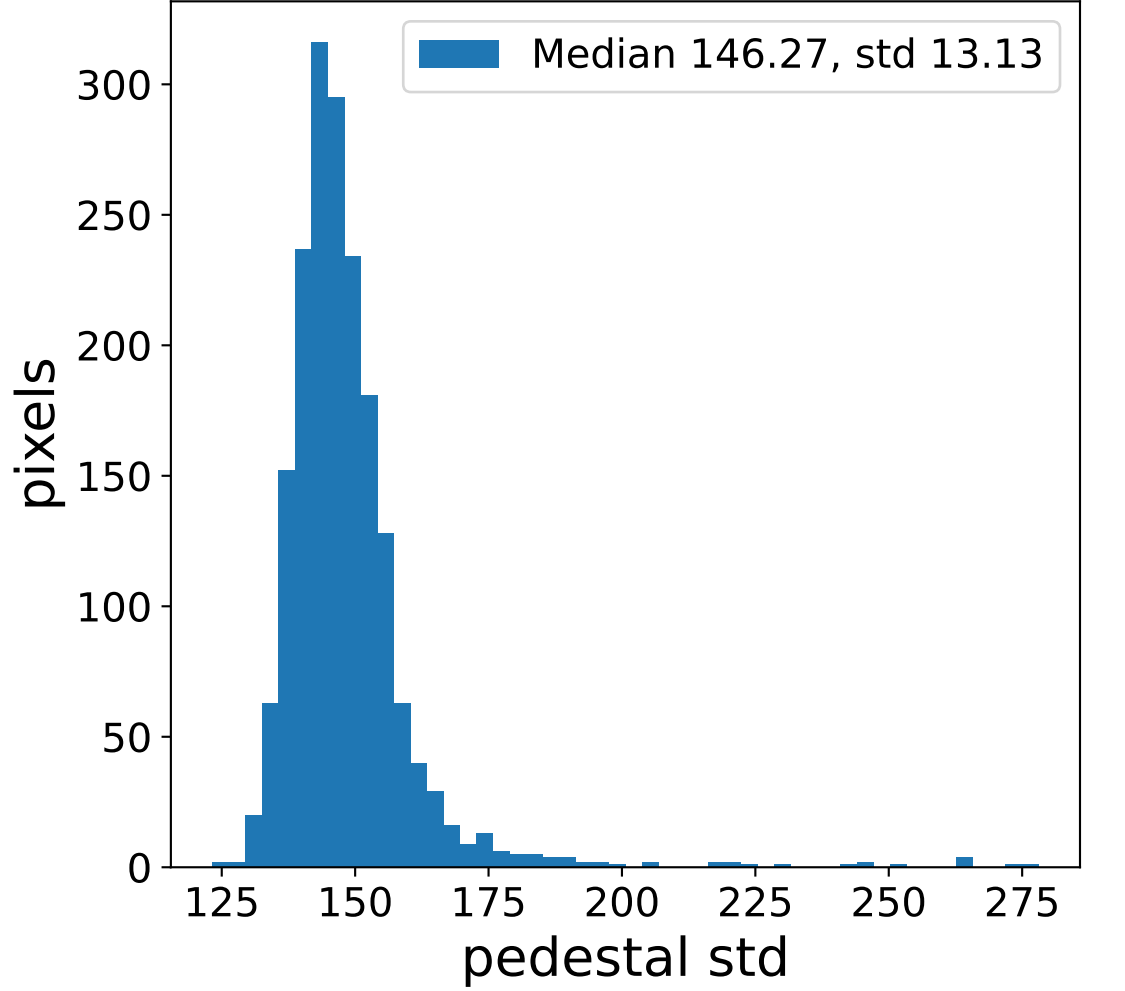

Run 7660

Run 7660

Run 7660 channel: HG

FF sample of 10000 events

pedestal sample of 10000 events

flat-fielded gain [ADC/pe]

Run 7660 channel: LG

FF sample of 10000 events

pedestal sample of 10000 events

flat-fielded gain [ADC/pe]