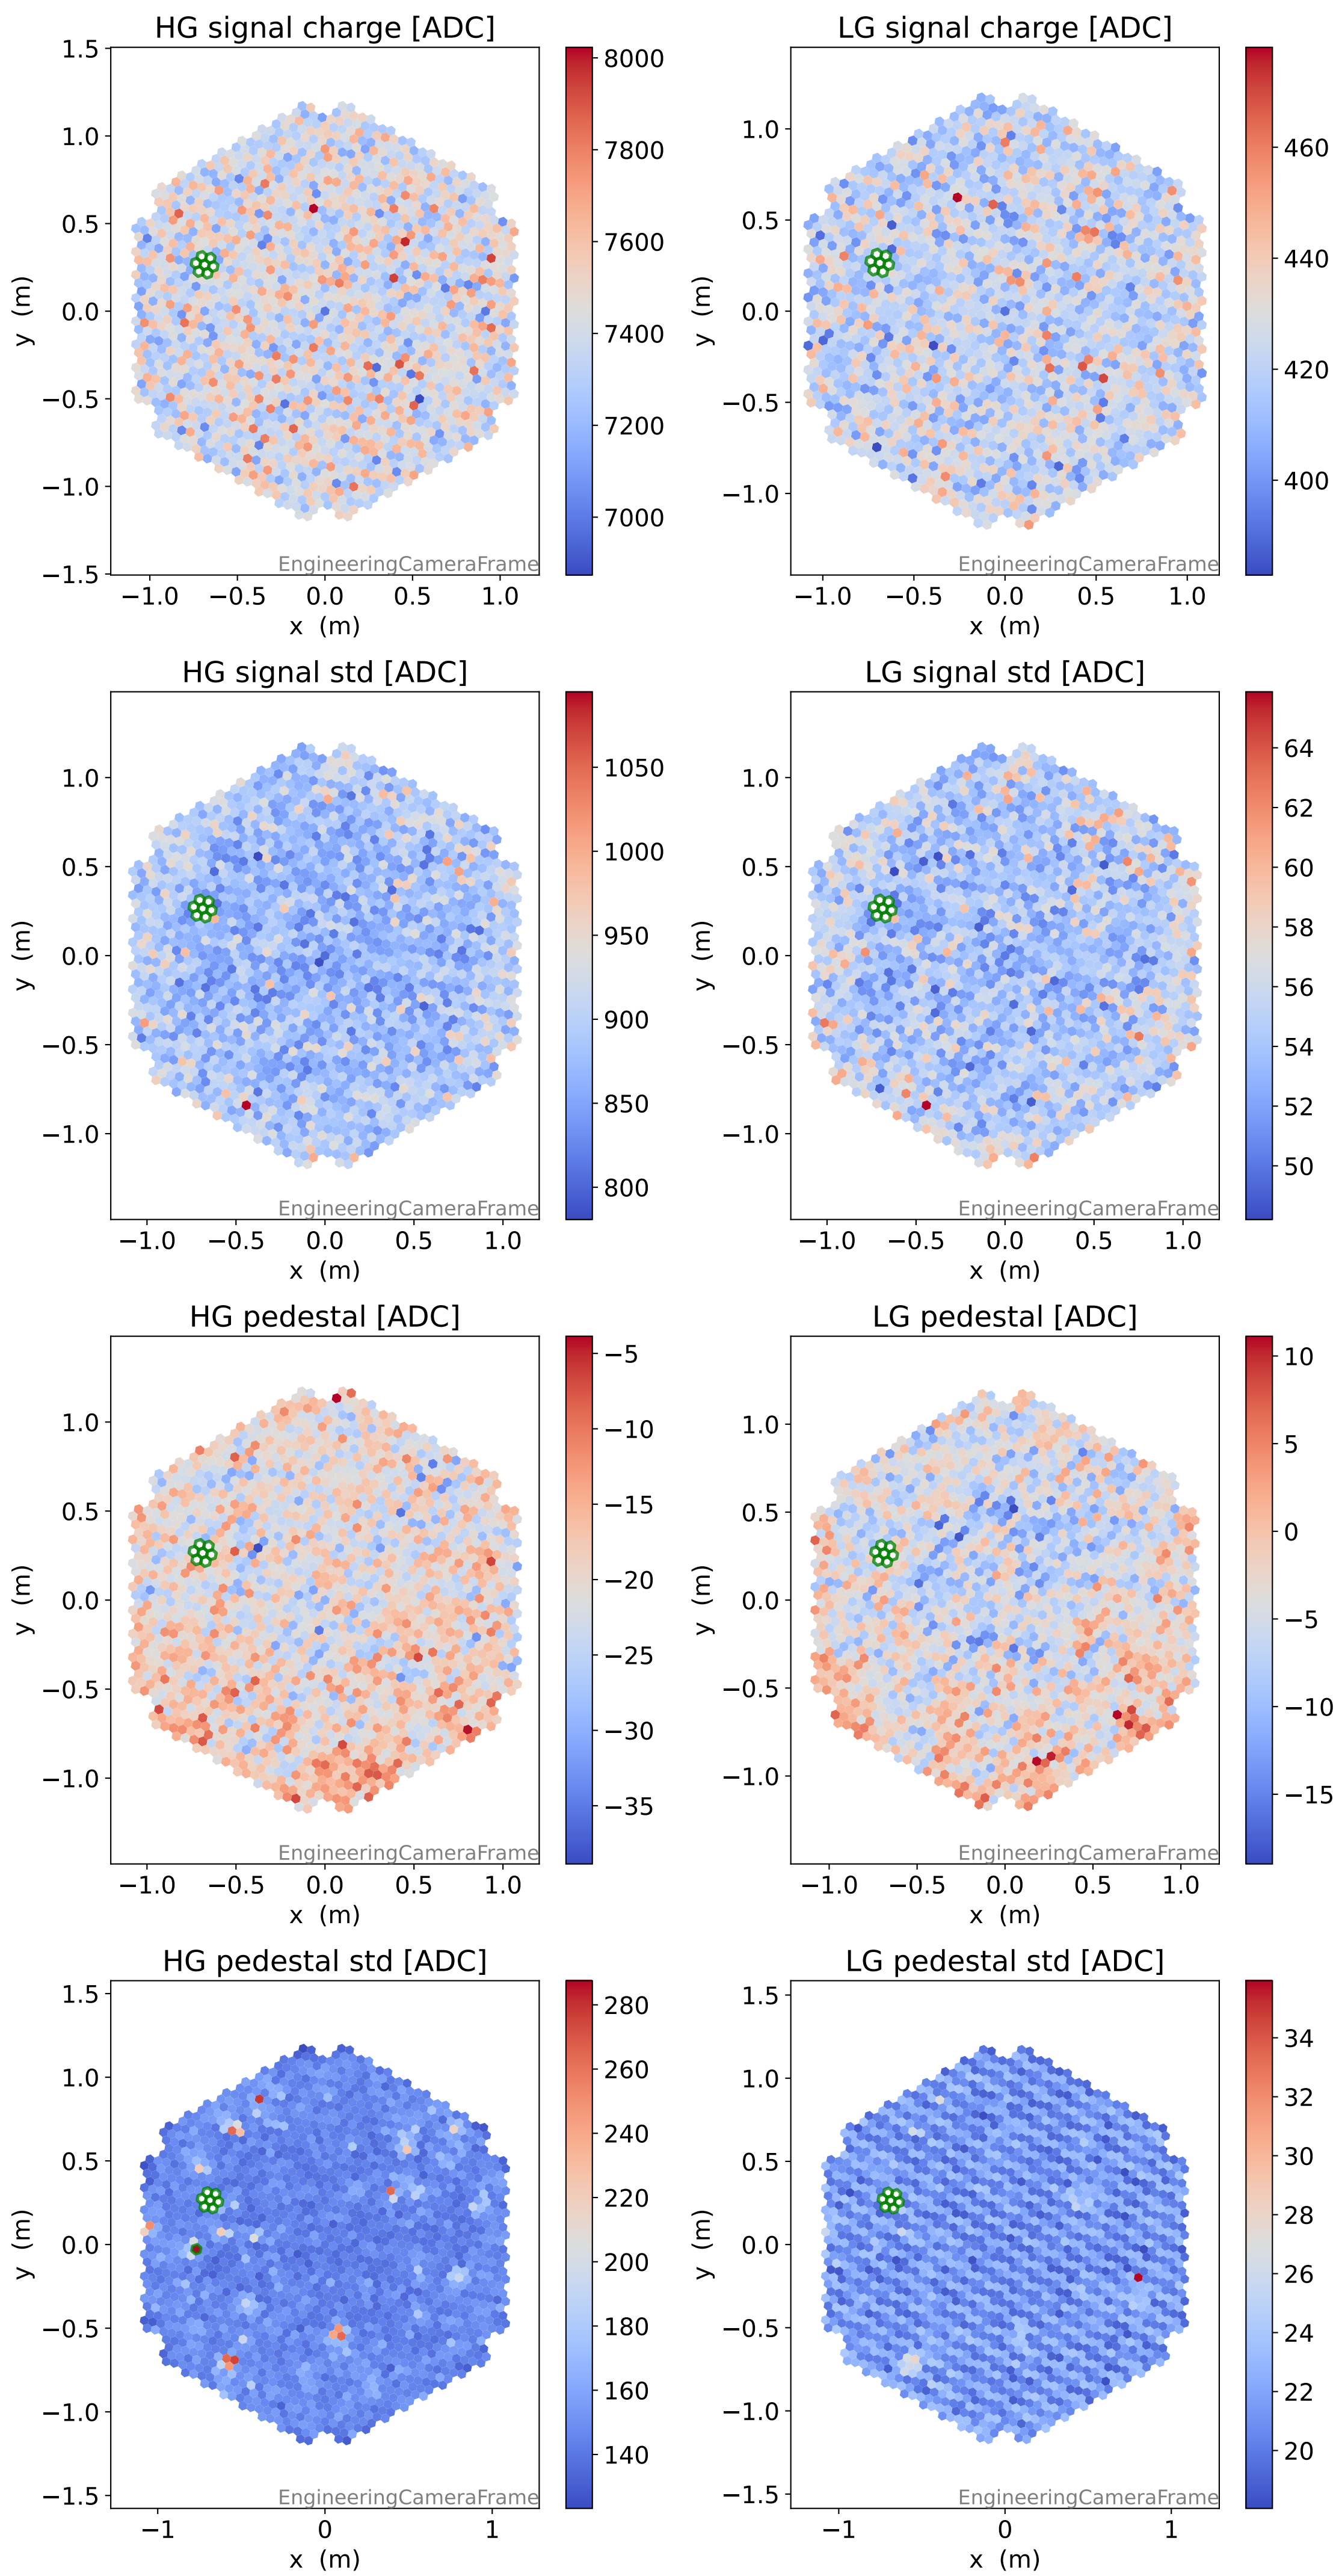

Run 7660

Run 7660

Run 7660 channel: HG

FF sample of 10000 events

pedestal sample of 10000 events

flat-fielded gain [ADC/pe]

Run 7660 channel: LG

FF sample of 10000 events

pedestal sample of 10000 events

flat-fielded gain [ADC/pe]