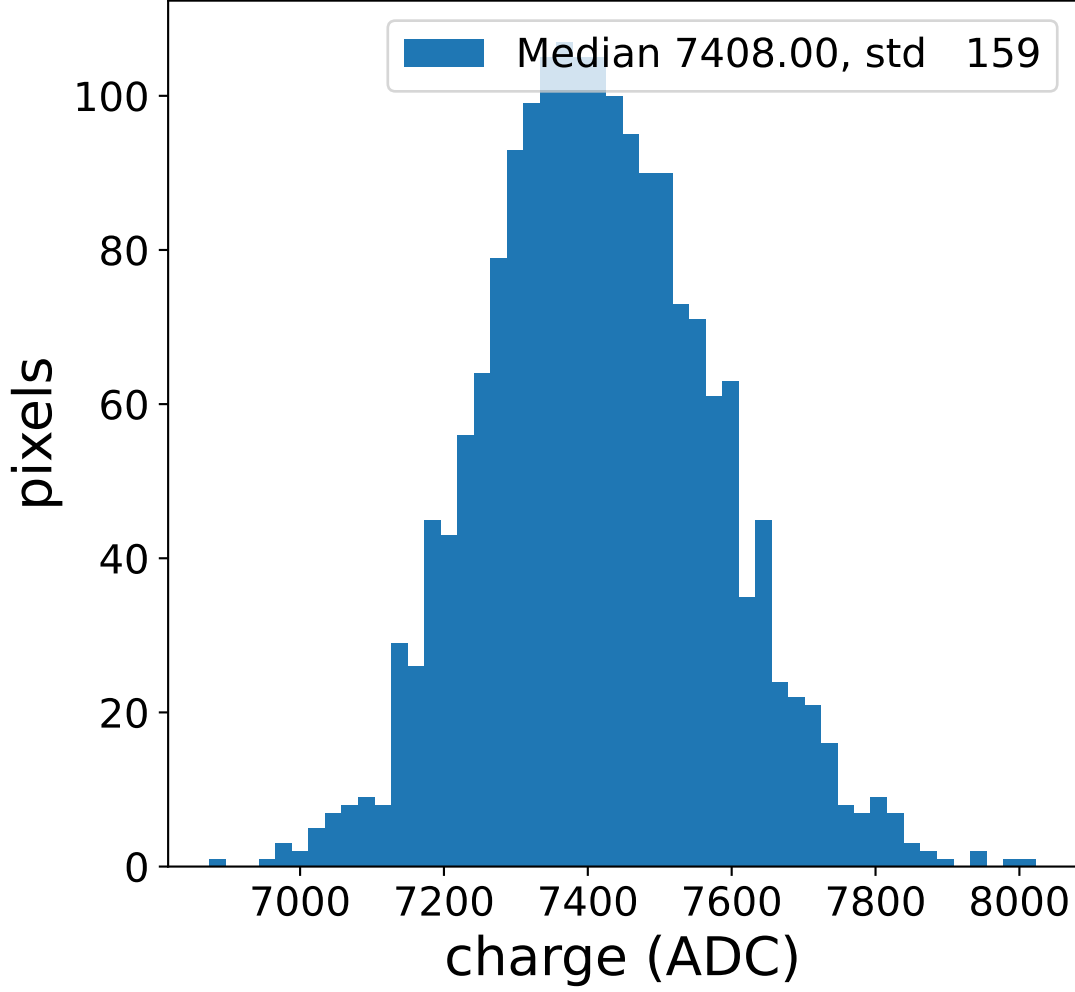

Run 7660

Run 7660

Run 7660 channel: HG

FF sample of 10000 events

pedestal sample of 10000 events

flat-fielded gain [ADC/pe]

Run 7660 channel: LG

FF sample of 10000 events

pedestal sample of 10000 events

flat-fielded gain [ADC/pe]