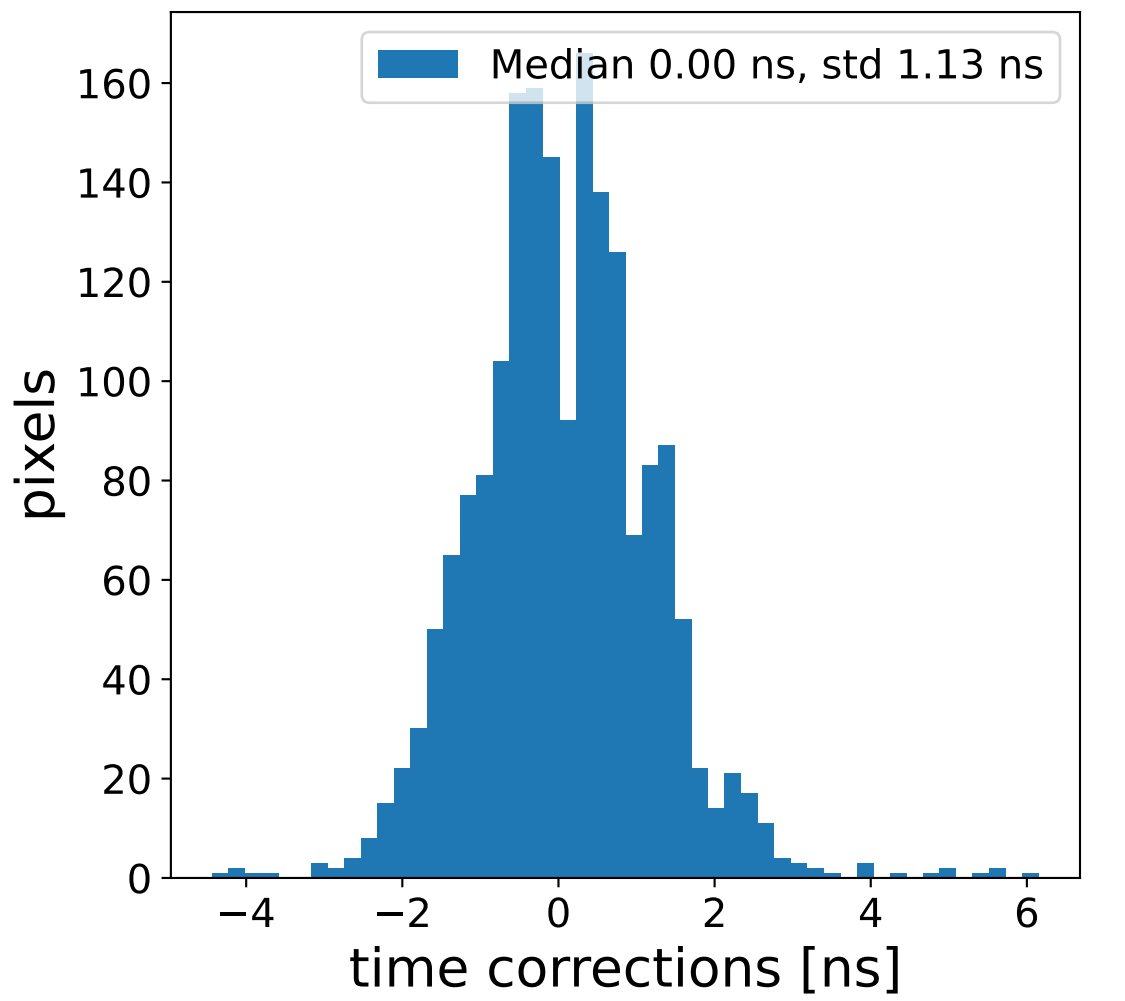

Run 7660

Run 7660

Run 7660 channel: HG

FF sample of 10000 events

pedestal sample of 10000 events

flat-fielded gain [ADC/pe]

Run 7660 channel: LG

FF sample of 10000 events

pedestal sample of 10000 events

flat-fielded gain [ADC/pe]