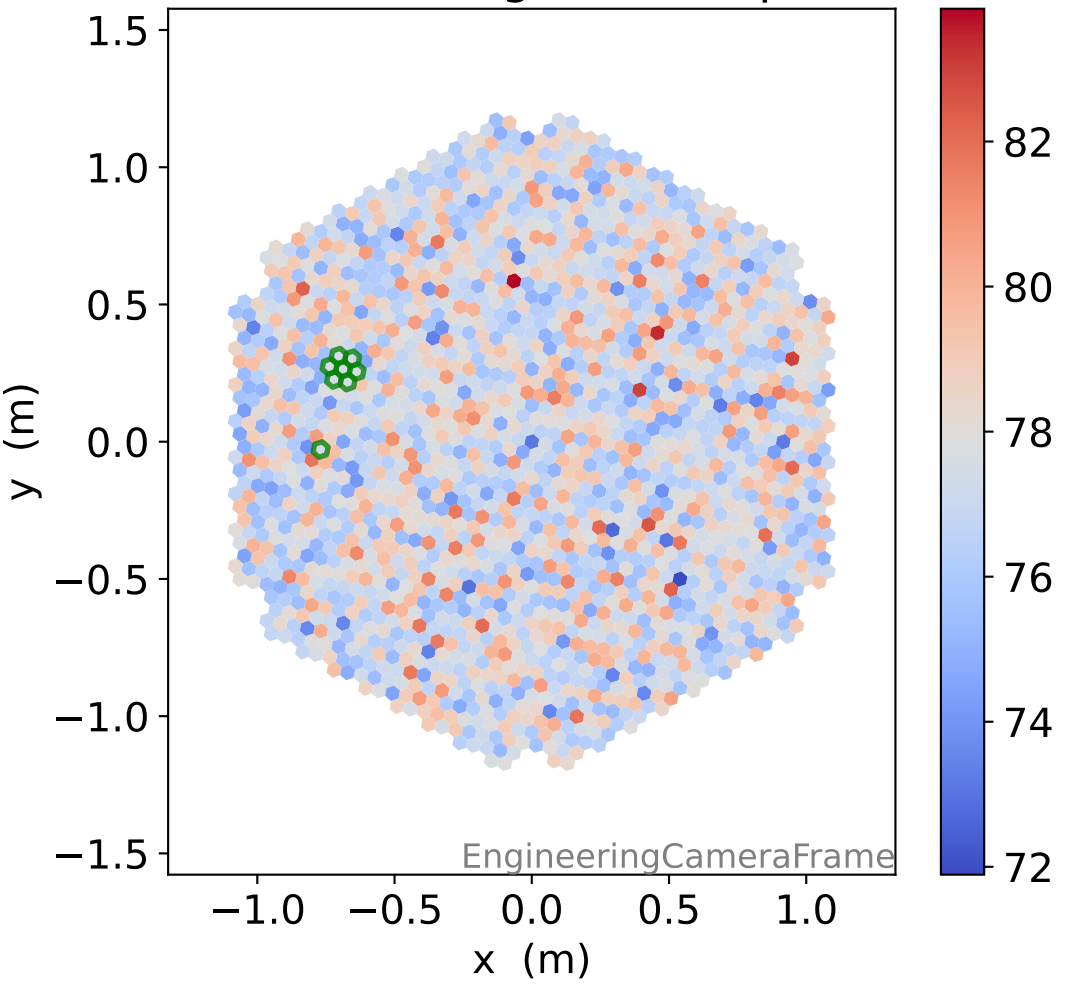

Run 7660

Run 7660

Run 7660 channel: HG

FF sample of 10000 events

pedestal sample of 10000 events

flat-fielded gain [ADC/pe]

Run 7660 channel: LG

FF sample of 10000 events

pedestal sample of 10000 events

flat-fielded gain [ADC/pe]