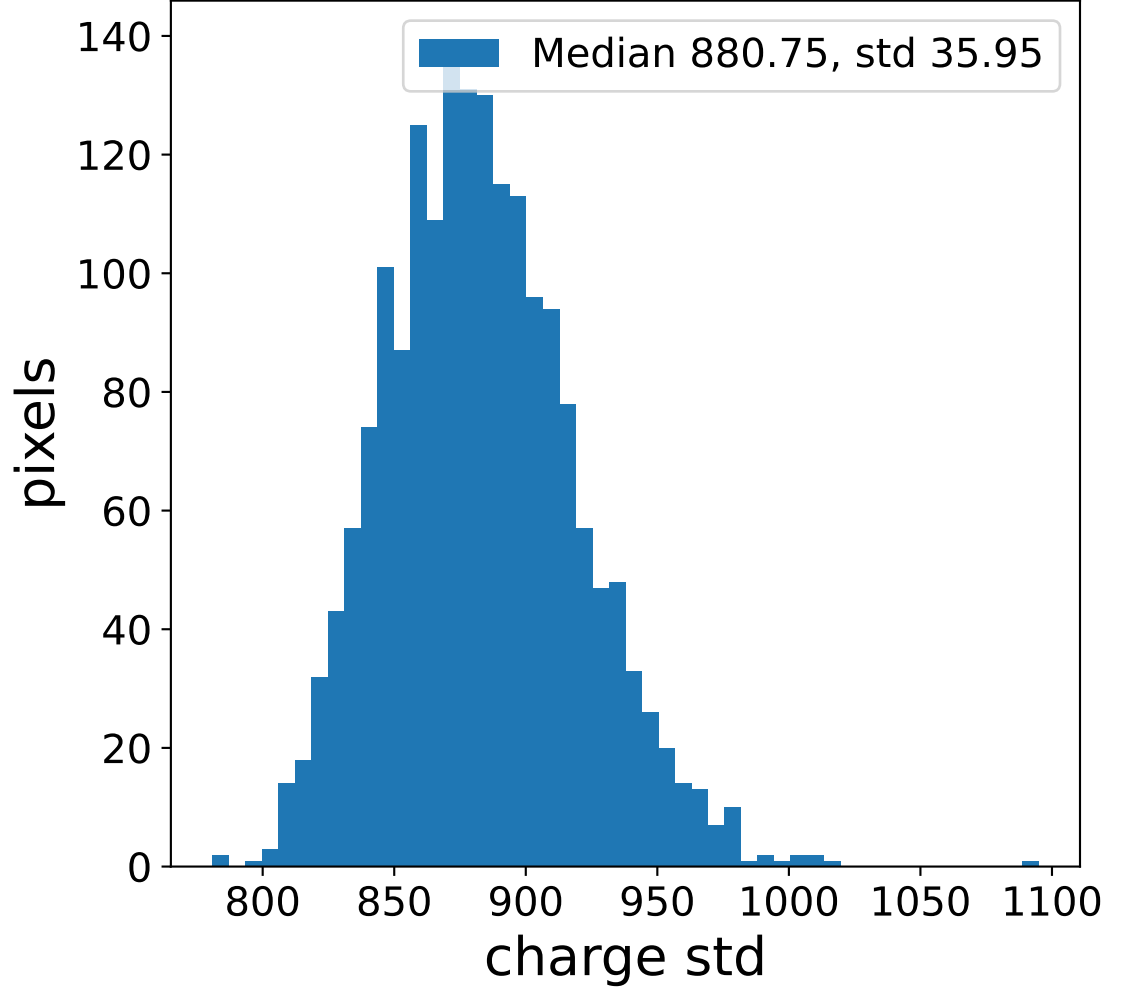

Run 7660

Run 7660

Run 7660 channel: HG

FF sample of 10000 events

pedestal sample of 10000 events

flat-fielded gain [ADC/pe]

Run 7660 channel: LG

FF sample of 10000 events

pedestal sample of 10000 events

flat-fielded gain [ADC/pe]