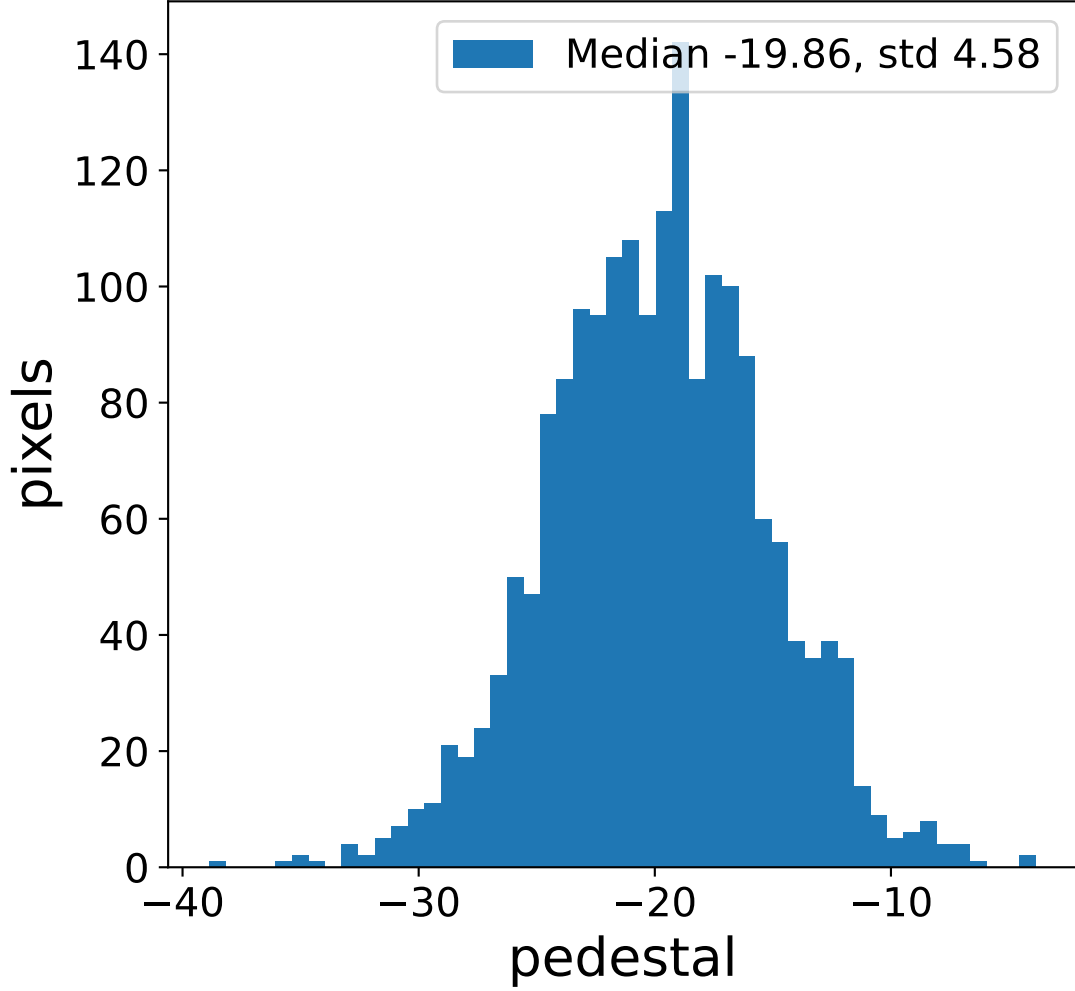

Run 7660

Run 7660

Run 7660 channel: HG

FF sample of 10000 events

pedestal sample of 10000 events

flat-fielded gain [ADC/pe]

Run 7660 channel: LG

FF sample of 10000 events

pedestal sample of 10000 events

flat-fielded gain [ADC/pe]