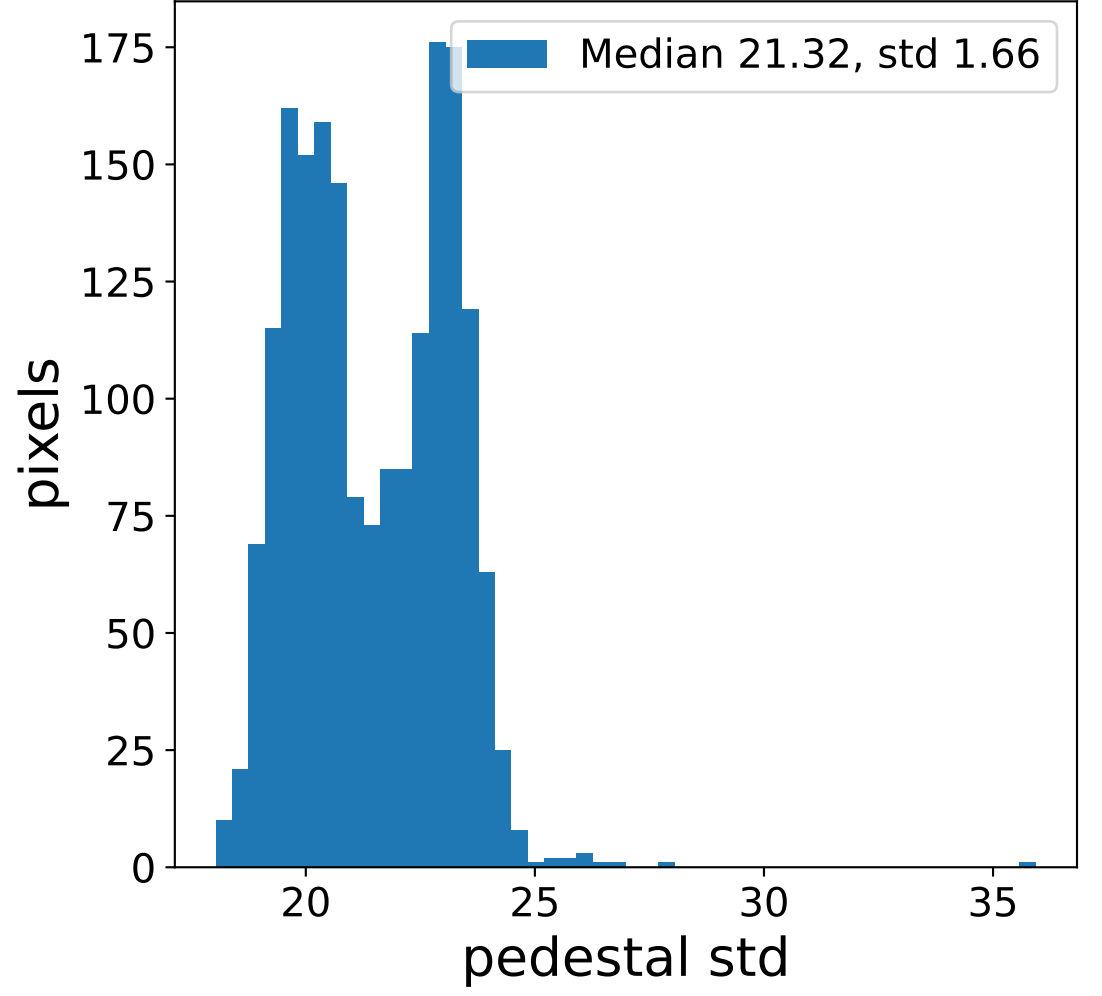

Run 7660

Run 7660

Run 7660 channel: HG

FF sample of 10000 events

pedestal sample of 10000 events

flat-fielded gain [ADC/pe]

Run 7660 channel: LG

FF sample of 10000 events

pedestal sample of 10000 events

flat-fielded gain [ADC/pe]