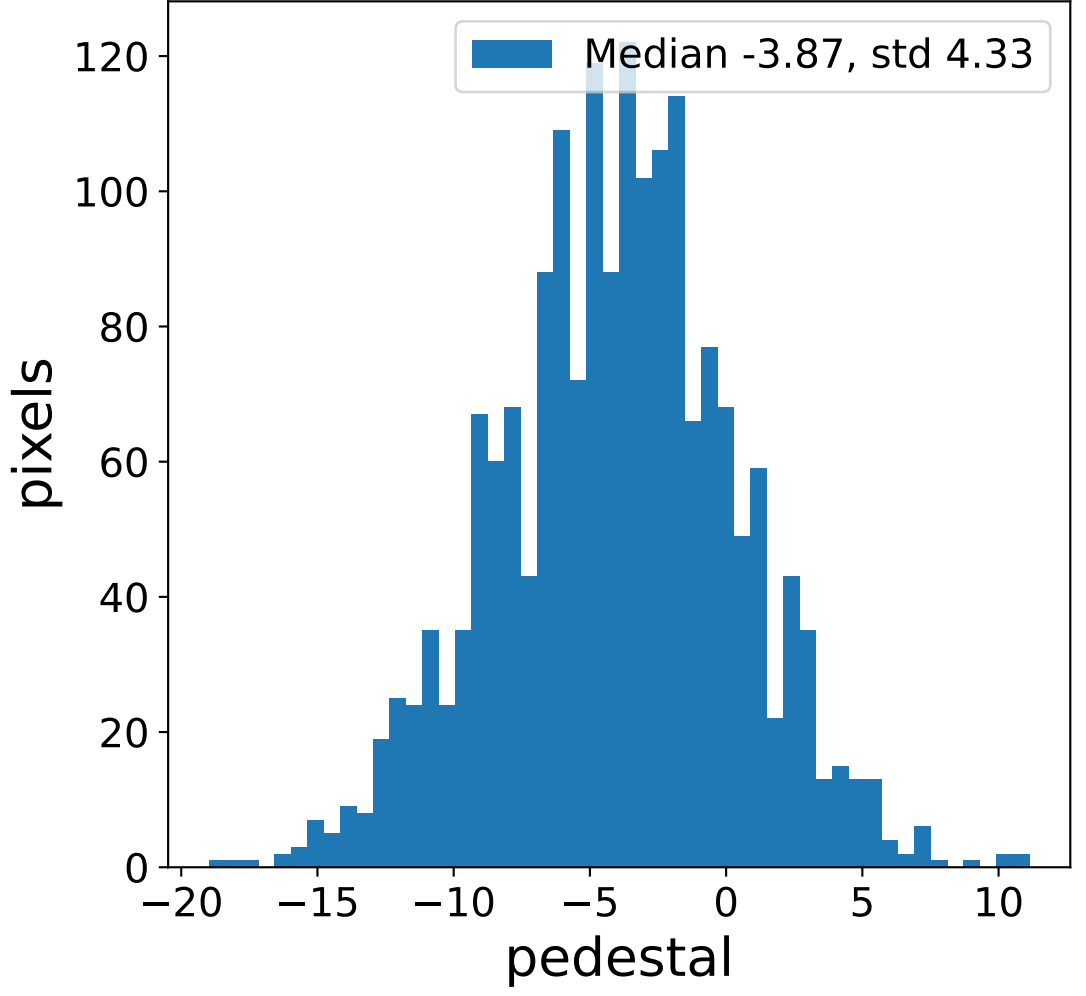

Run 7660

Run 7660

Run 7660 channel: HG

FF sample of 10000 events

pedestal sample of 10000 events

flat-fielded gain [ADC/pe]

Run 7660 channel: LG

FF sample of 10000 events

pedestal sample of 10000 events

flat-fielded gain [ADC/pe]