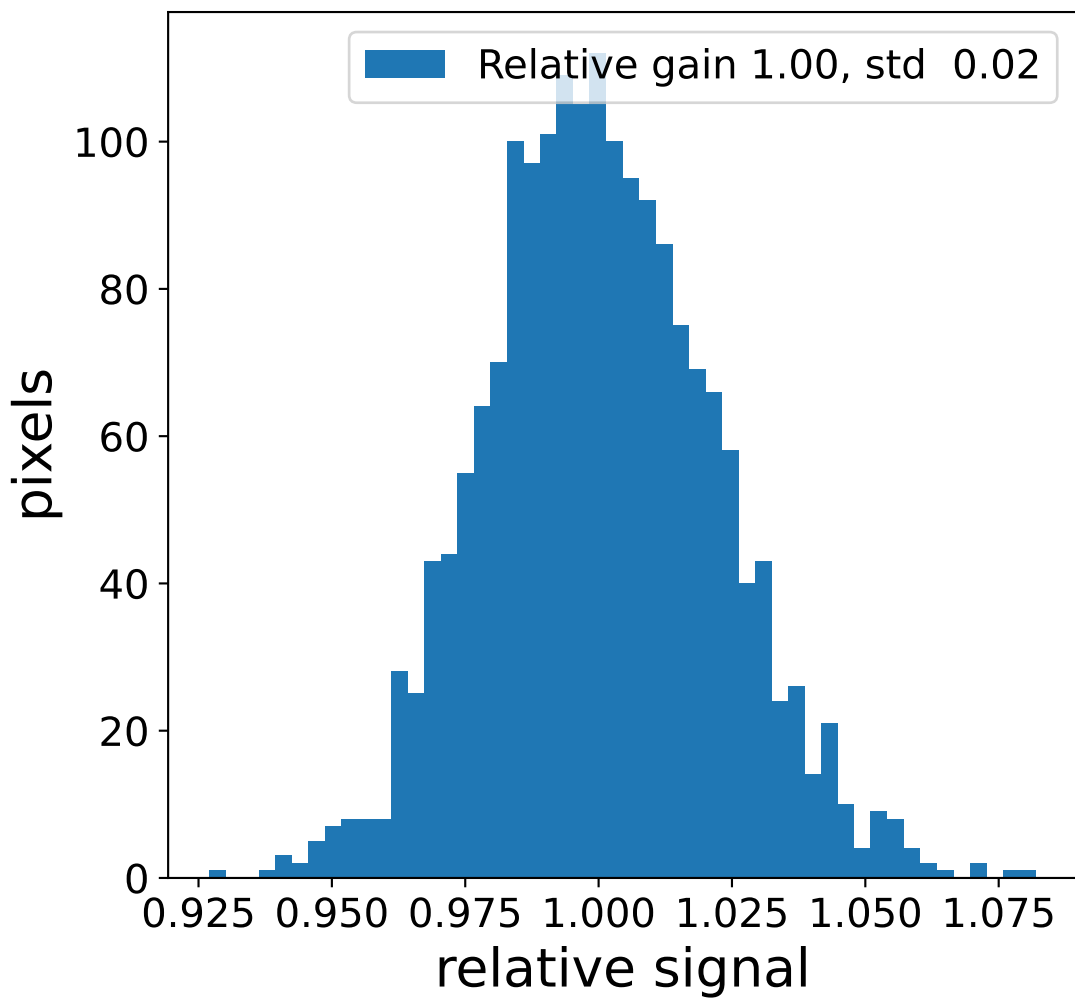

Run 7660

Run 7660

Run 7660 channel: HG

FF sample of 10000 events

pedestal sample of 10000 events

flat-fielded gain [ADC/pe]

Run 7660 channel: LG

FF sample of 10000 events

pedestal sample of 10000 events

flat-fielded gain [ADC/pe]