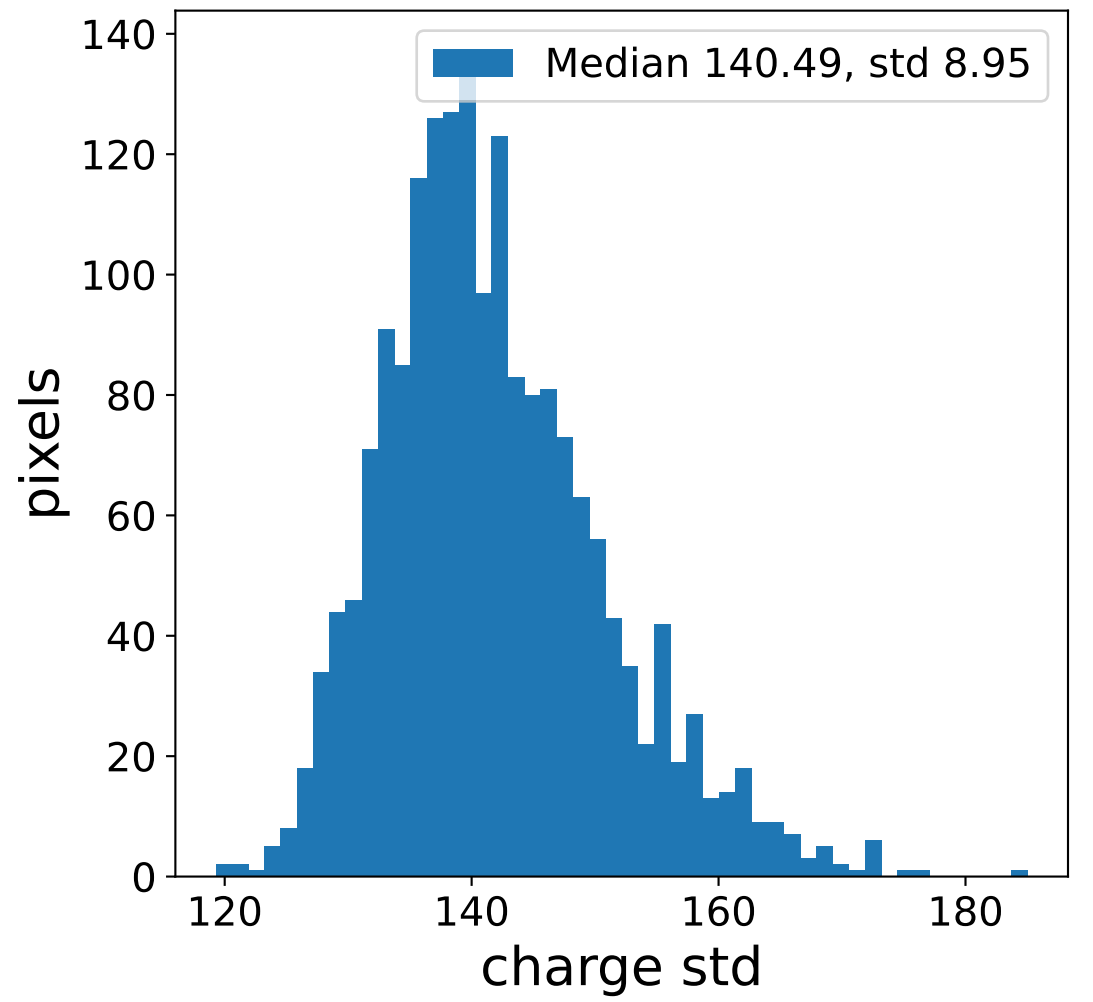

Run 7659 channel: LG

FF sample of 10000 events