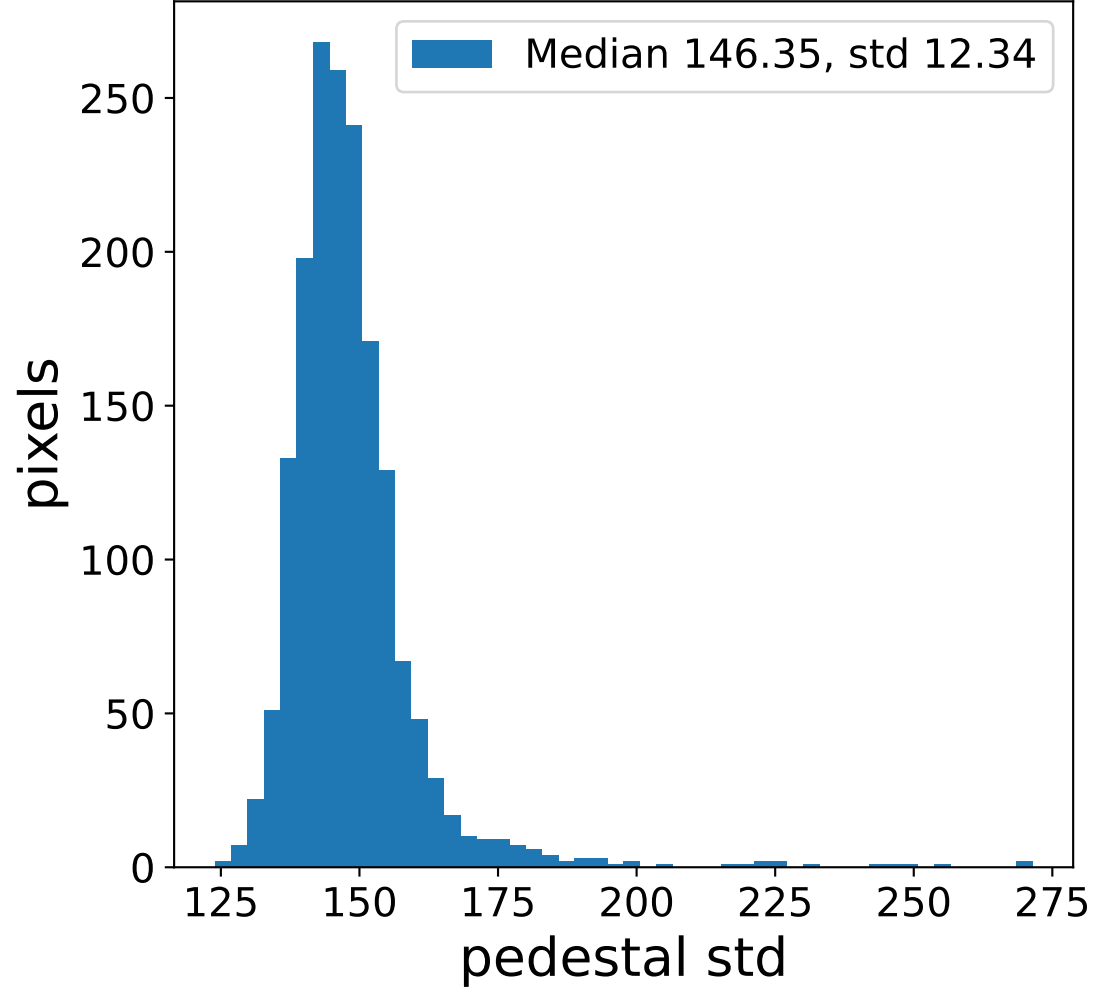

### pedestal sample of 10000 events