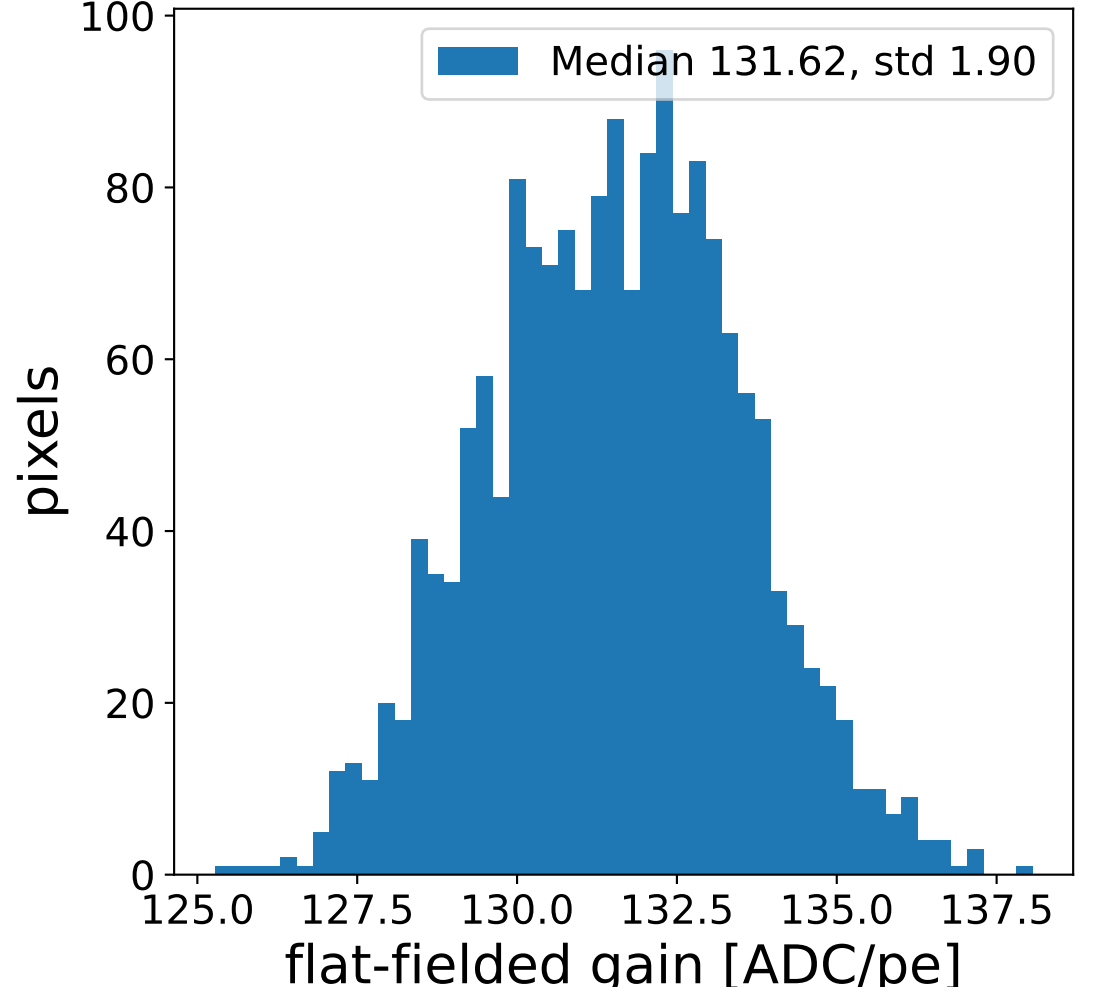

flat-fielded gain [ADC/pe]