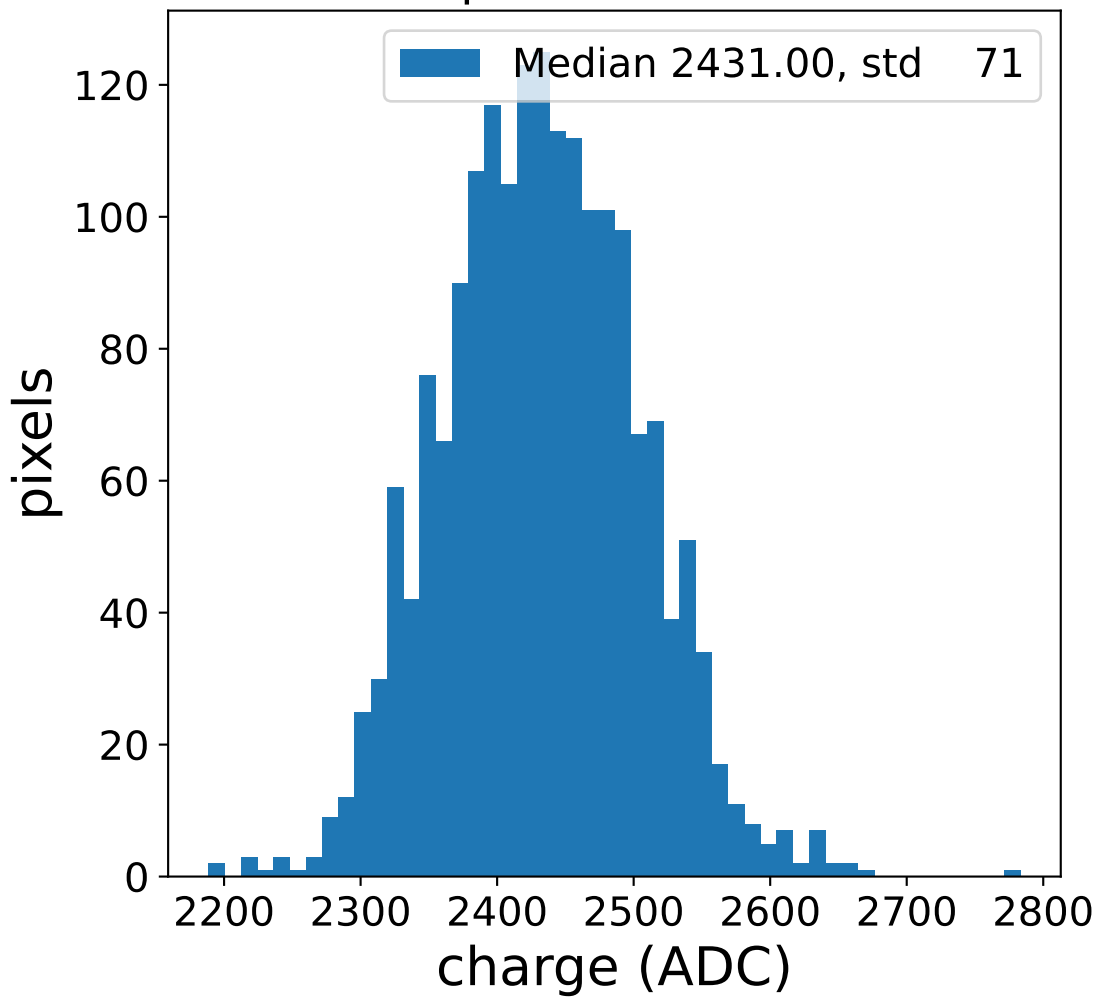

Run 7659 channel: LG

FF sample of 10000 events