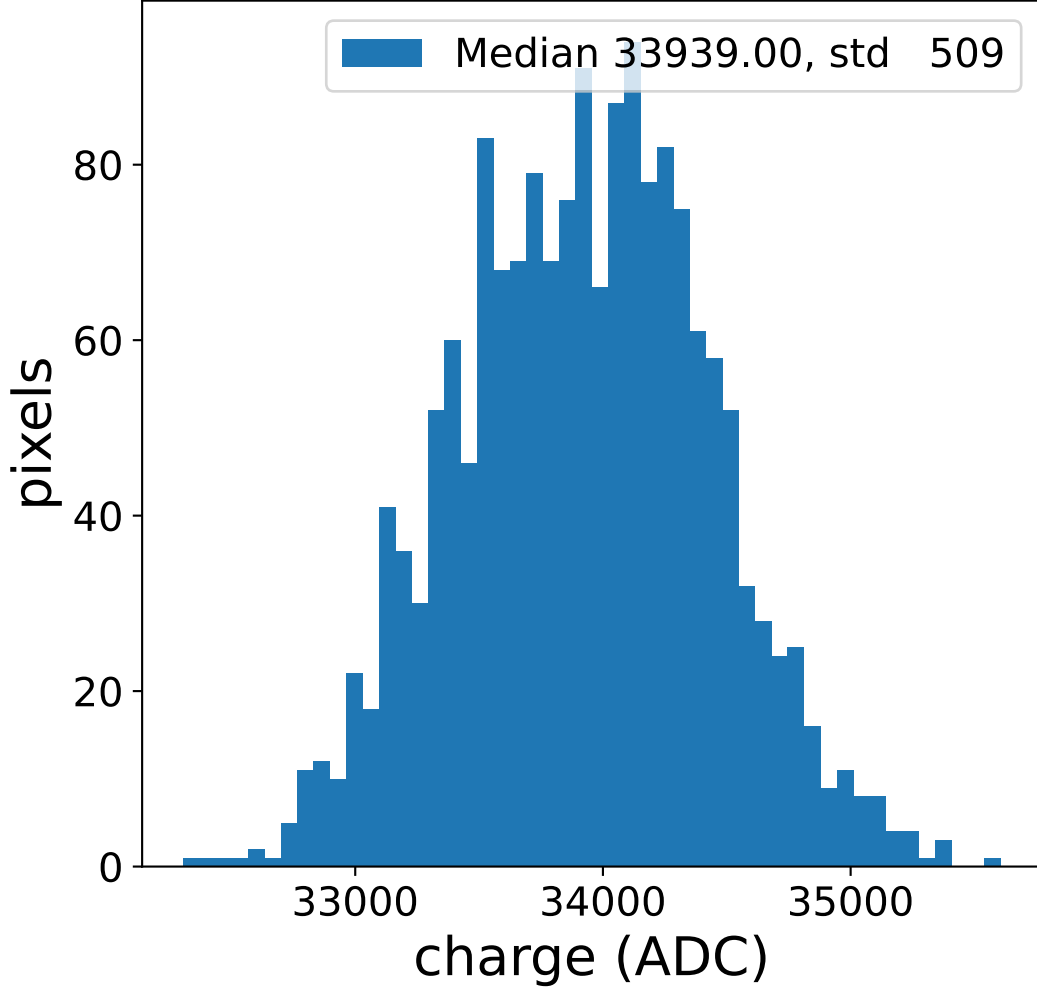

Run 7659 channel: HG

FF sample of 10000 events