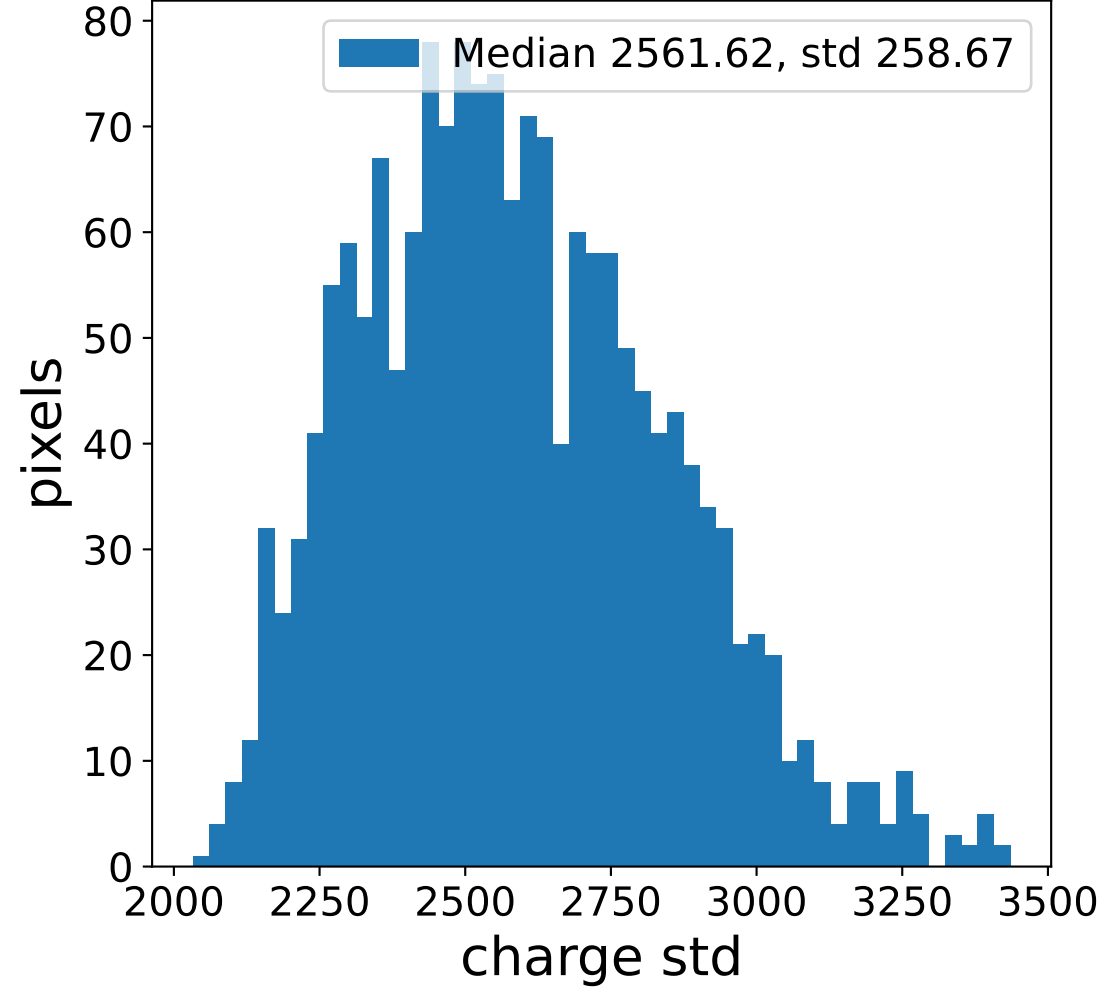

### pedestal sample of 10000 events