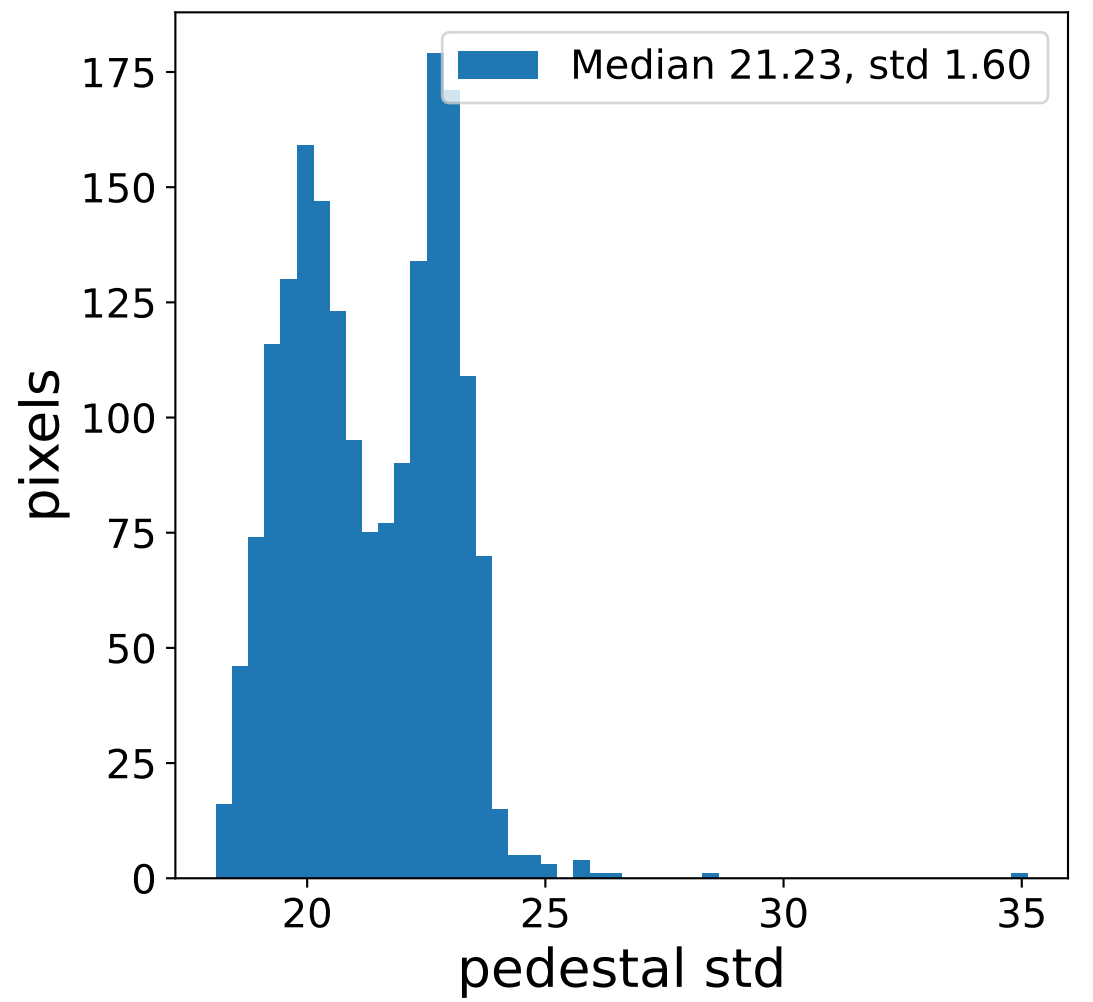

pedestal sample of 10000 events