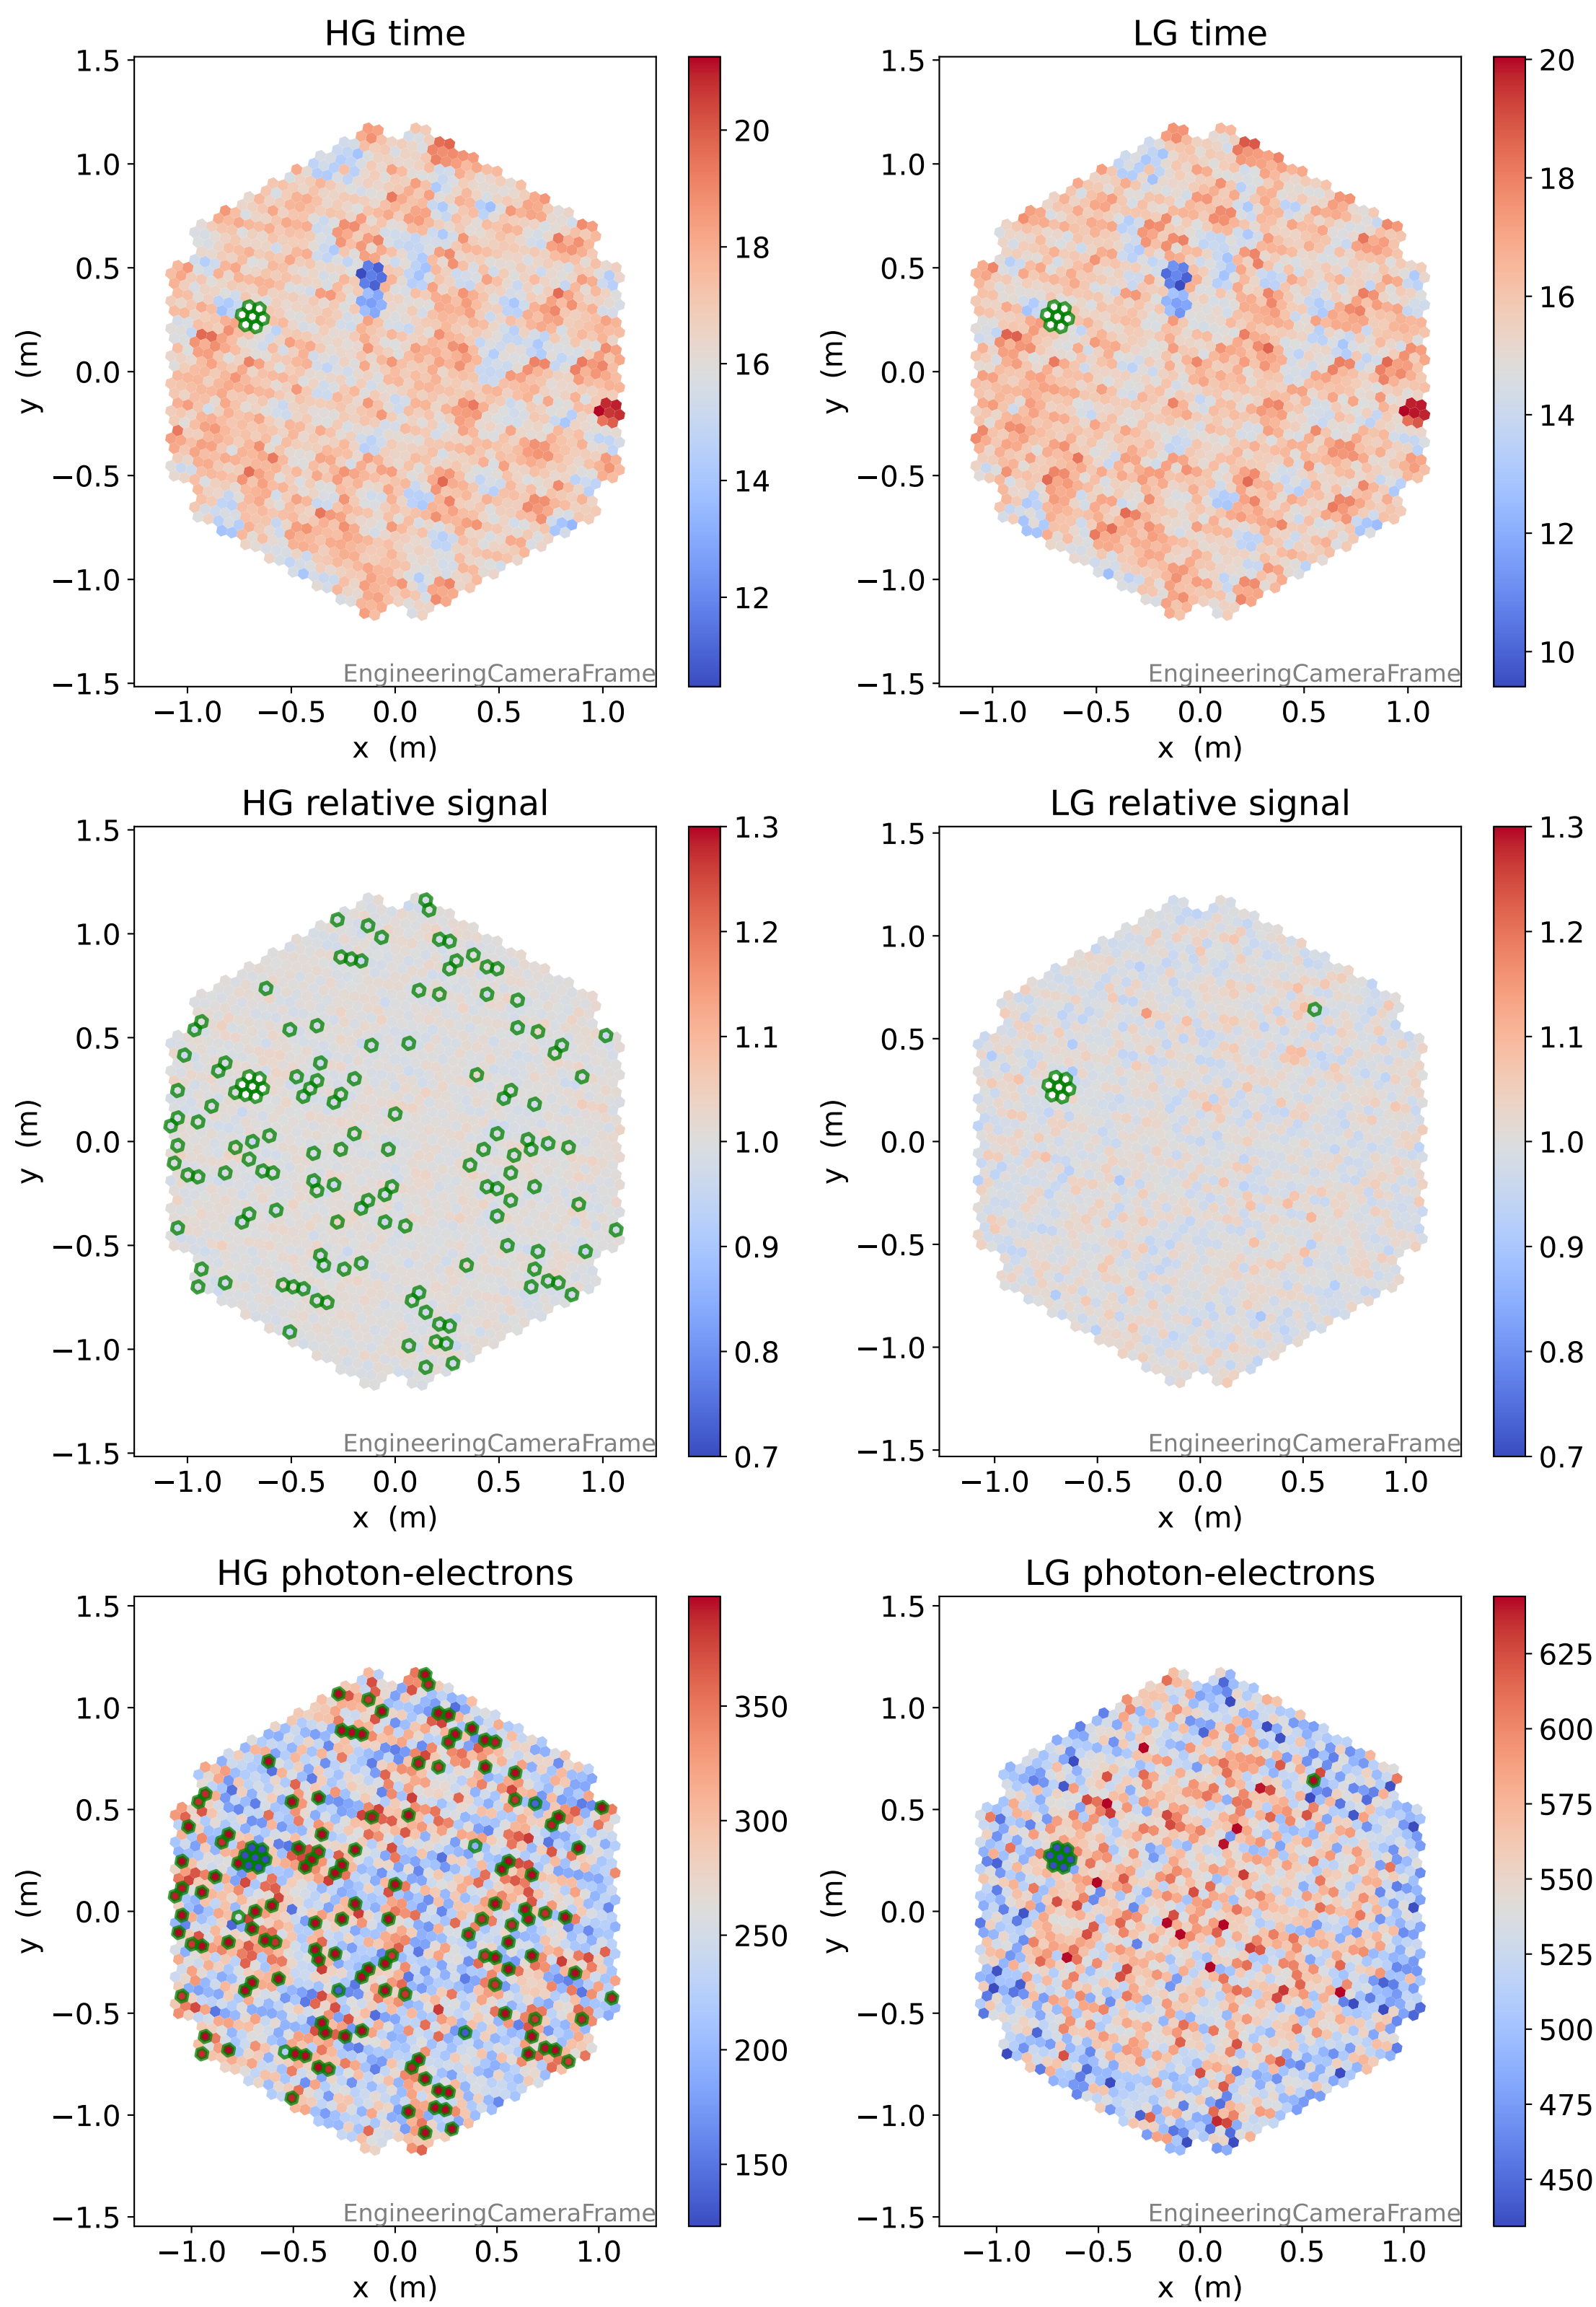

Run 7659

Run 7659

Run 7659 channel: HG

FF sample of 10000 events

pedestal sample of 10000 events

flat-fielded gain [ADC/pe]

Run 7659 channel: LG

FF sample of 10000 events

pedestal sample of 10000 events

flat-fielded gain [ADC/pe]