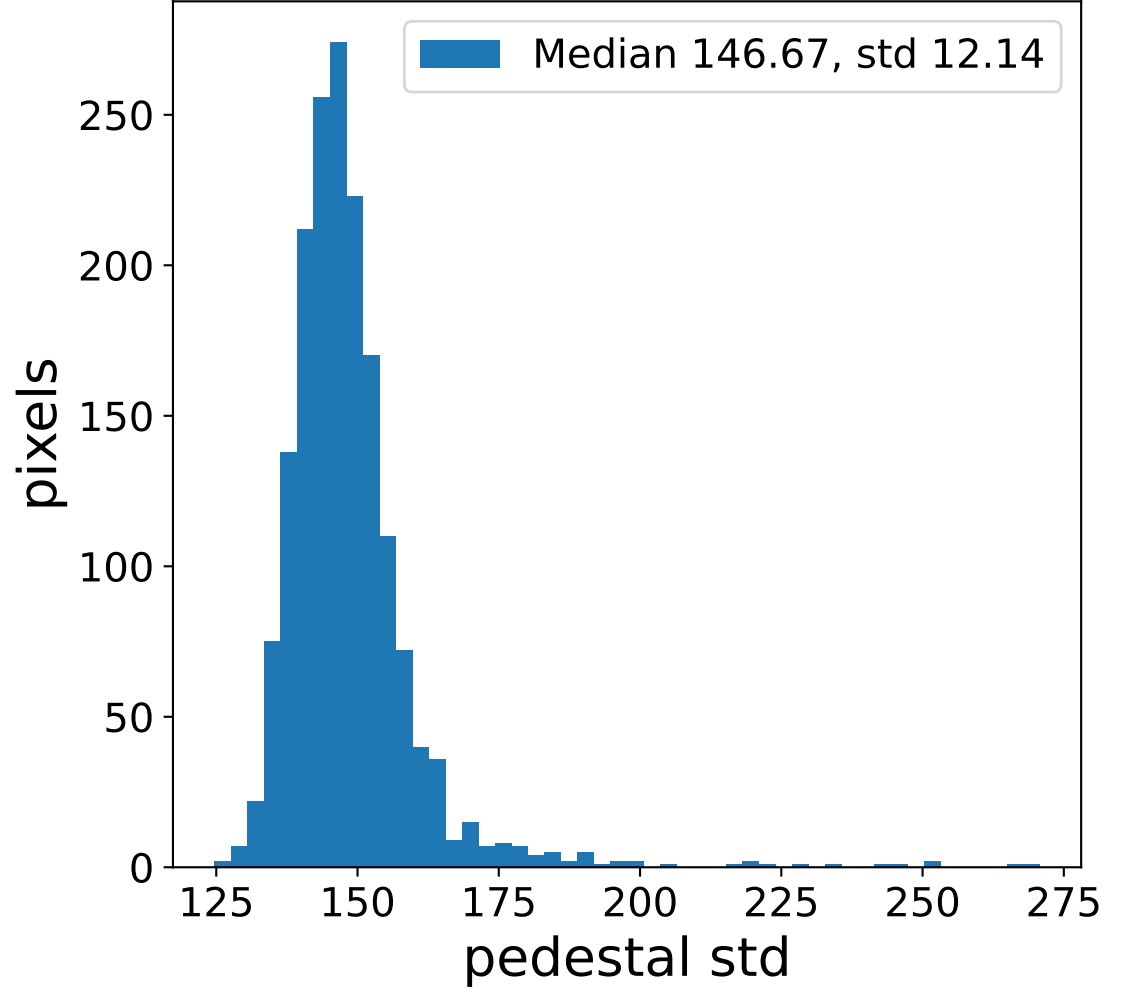

Run 7659

Run 7659

Run 7659 channel: HG

FF sample of 10000 events

pedestal sample of 10000 events

flat-fielded gain [ADC/pe]

Run 7659 channel: LG

FF sample of 10000 events

pedestal sample of 10000 events

flat-fielded gain [ADC/pe]