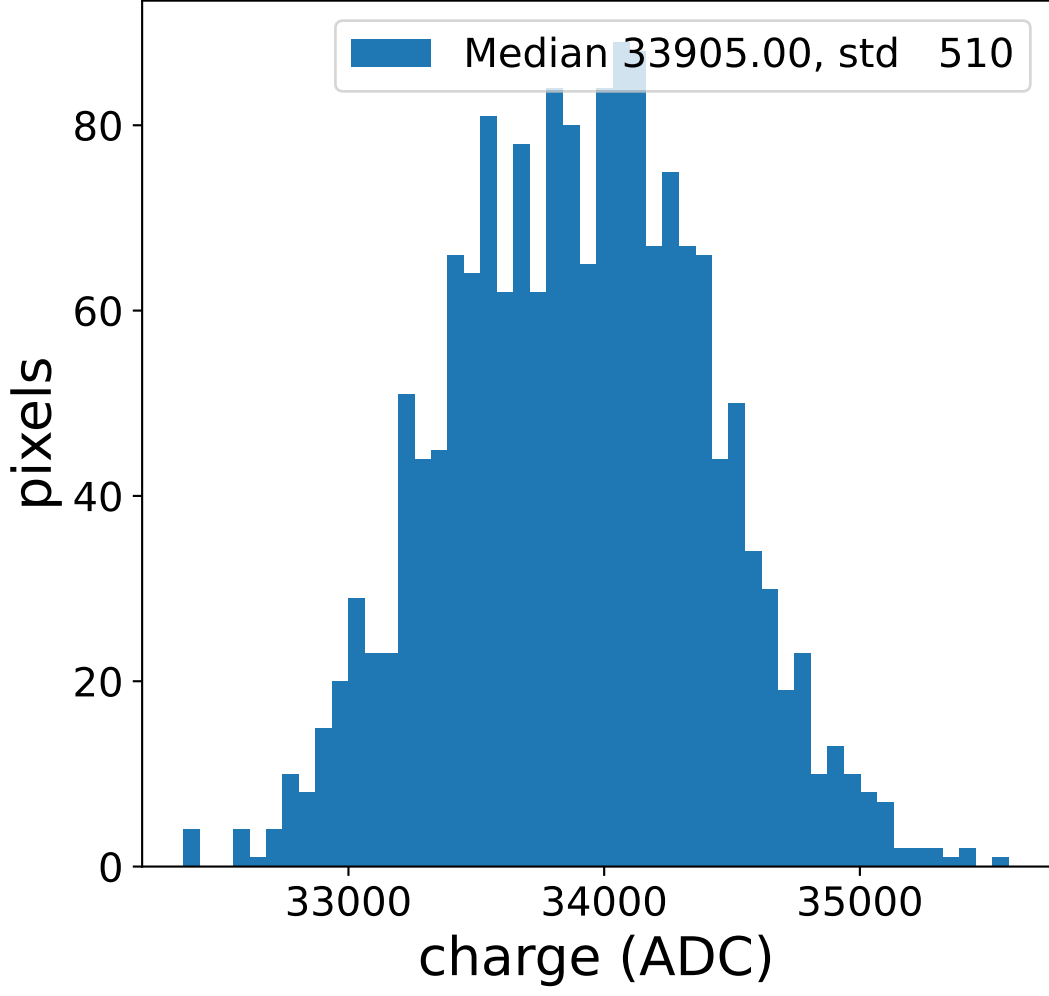

Run 7659

Run 7659

Run 7659 channel: HG

FF sample of 10000 events

pedestal sample of 10000 events

flat-fielded gain [ADC/pe]

Run 7659 channel: LG

FF sample of 10000 events

pedestal sample of 10000 events

flat-fielded gain [ADC/pe]