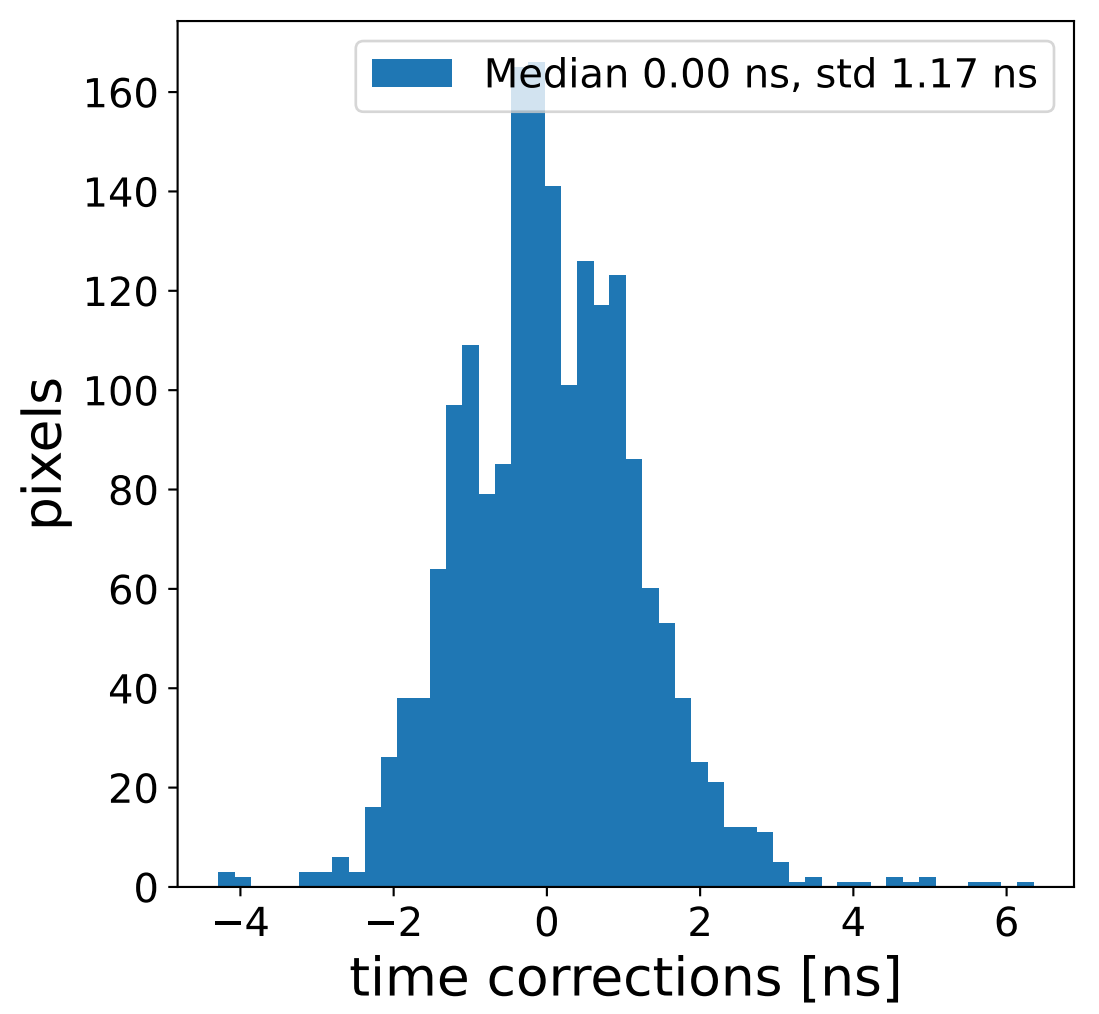

Run 7659

Run 7659

Run 7659 channel: HG

FF sample of 10000 events

pedestal sample of 10000 events

flat-fielded gain [ADC/pe]

Run 7659 channel: LG

FF sample of 10000 events

pedestal sample of 10000 events

flat-fielded gain [ADC/pe]