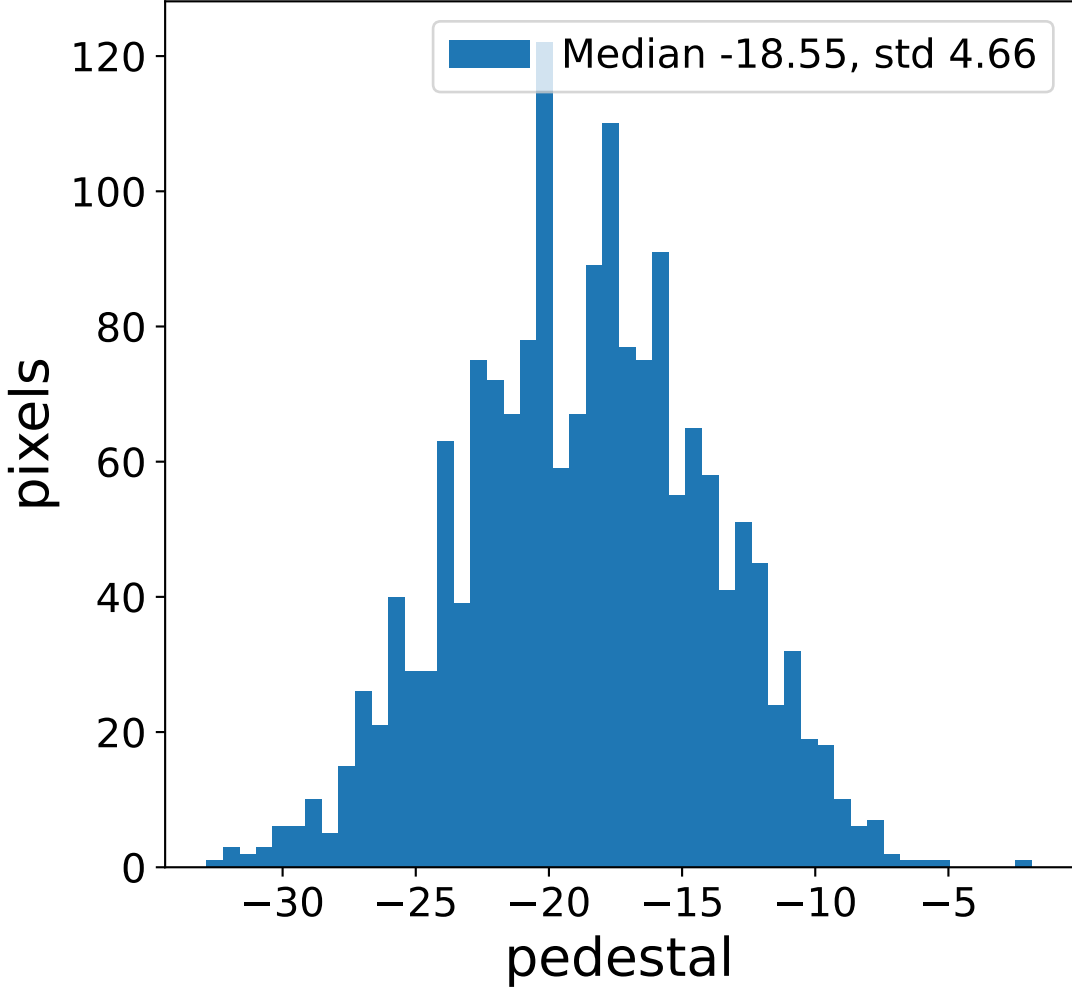

Run 7659

Run 7659

Run 7659 channel: HG

FF sample of 10000 events

pedestal sample of 10000 events

flat-fielded gain [ADC/pe]

Run 7659 channel: LG

FF sample of 10000 events

pedestal sample of 10000 events

flat-fielded gain [ADC/pe]