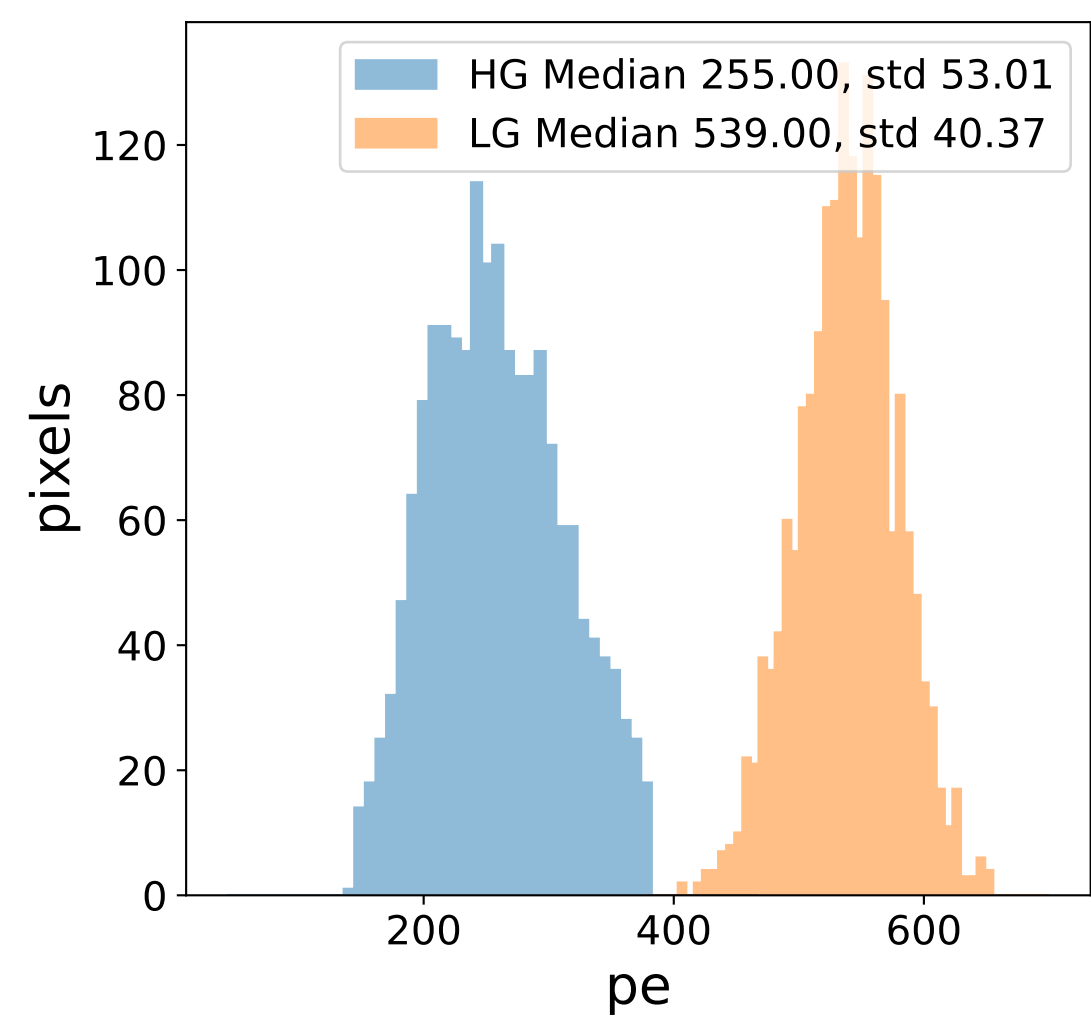

Run 7659

Run 7659

Run 7659 channel: HG

FF sample of 10000 events

pedestal sample of 10000 events

flat-fielded gain [ADC/pe]

Run 7659 channel: LG

FF sample of 10000 events

pedestal sample of 10000 events

flat-fielded gain [ADC/pe]