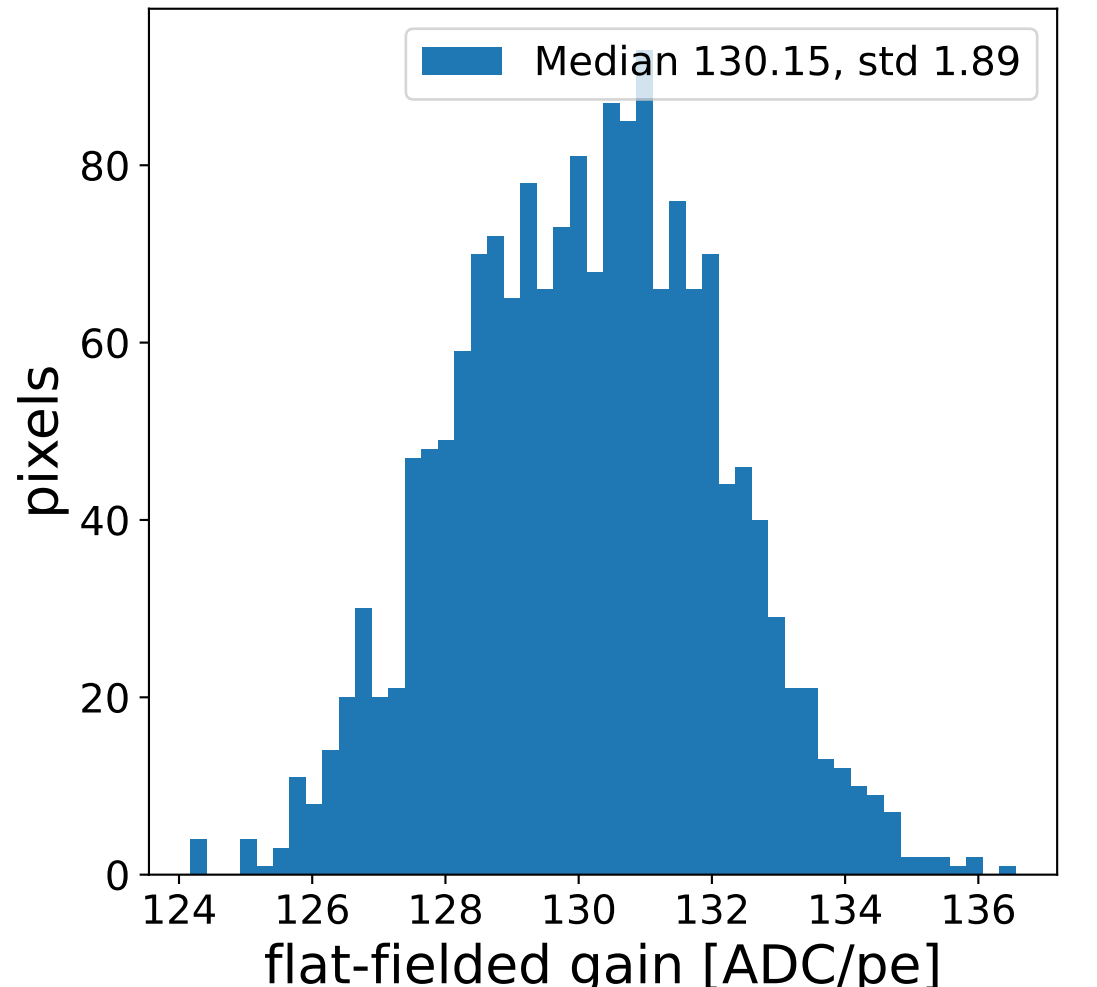

Run 7659

Run 7659

Run 7659 channel: HG

FF sample of 10000 events

pedestal sample of 10000 events

flat-fielded gain [ADC/pe]

Run 7659 channel: LG

FF sample of 10000 events

pedestal sample of 10000 events

flat-fielded gain [ADC/pe]