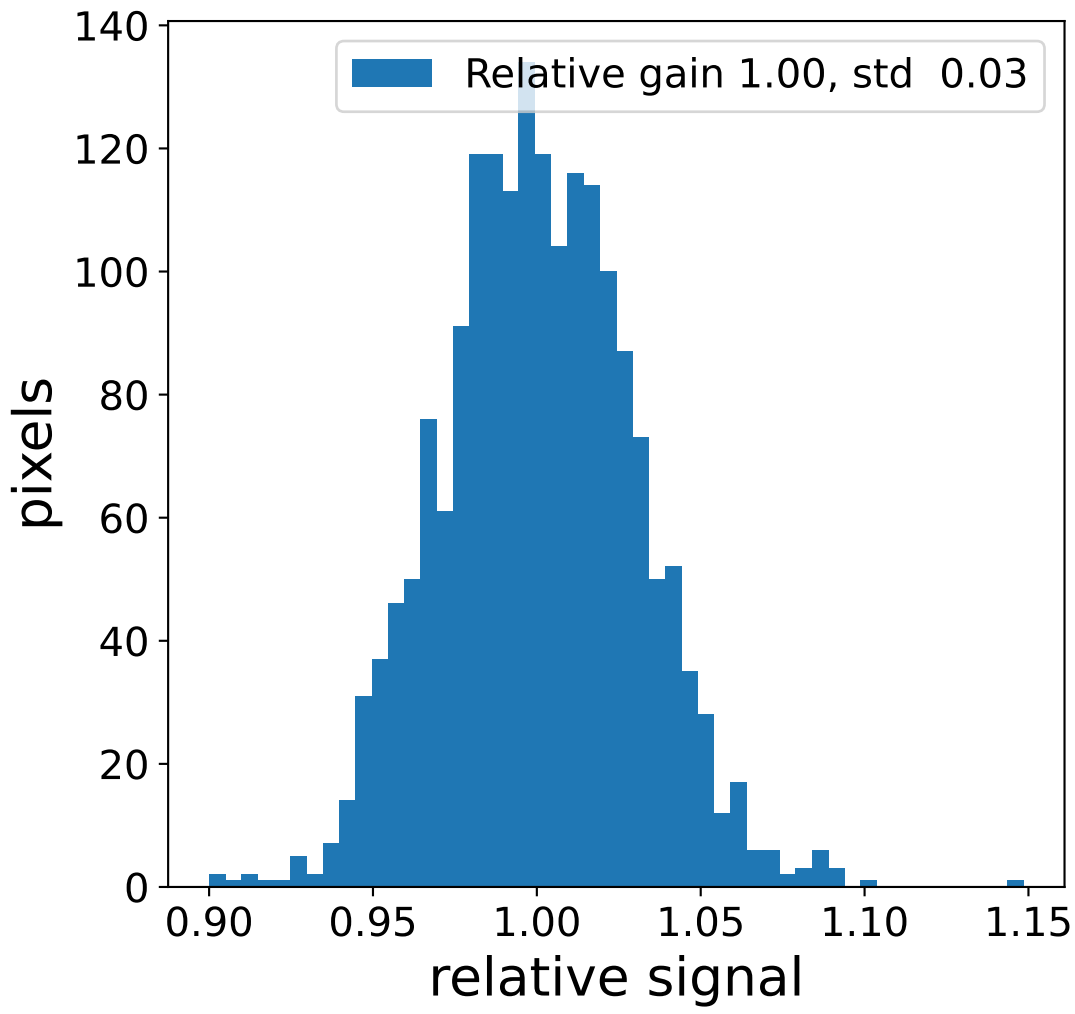

Run 7659

Run 7659

Run 7659 channel: HG

FF sample of 10000 events

pedestal sample of 10000 events

flat-fielded gain [ADC/pe]

Run 7659 channel: LG

FF sample of 10000 events

pedestal sample of 10000 events

flat-fielded gain [ADC/pe]