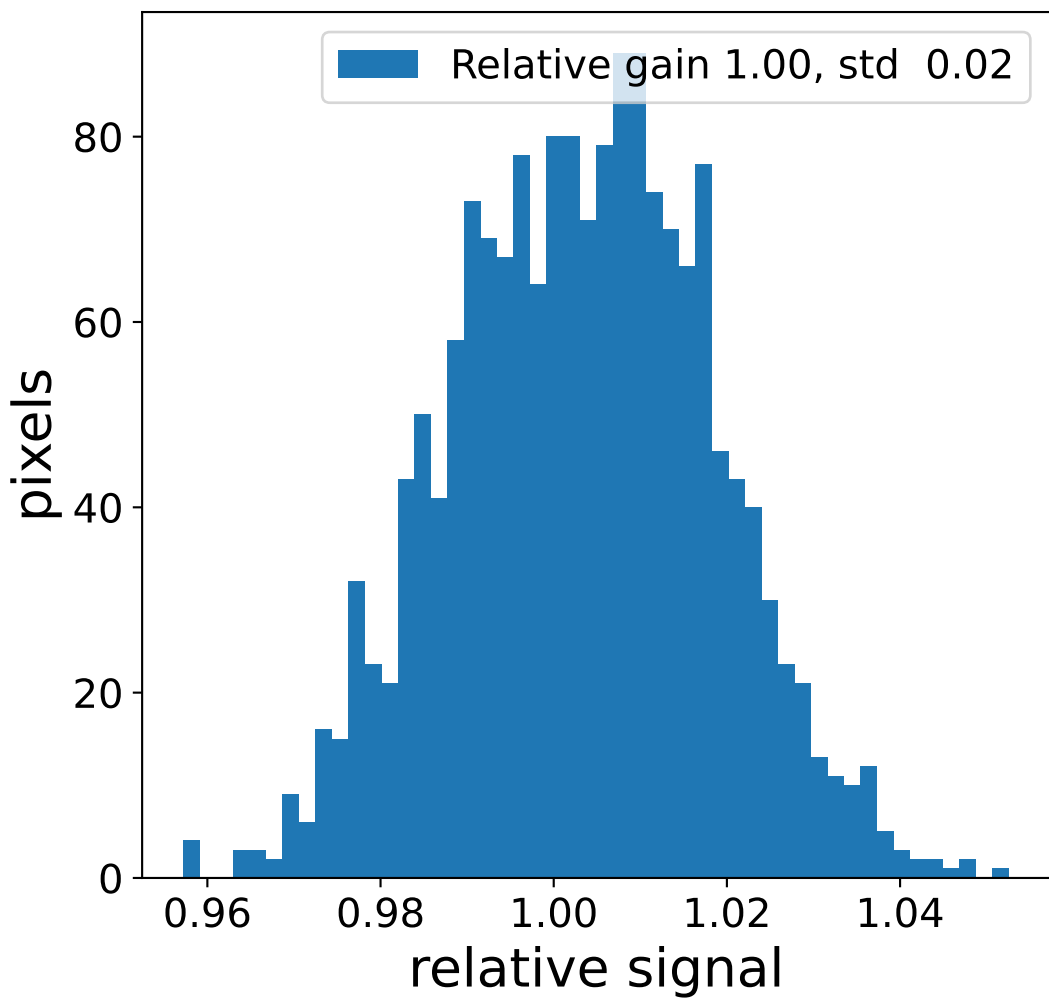

Run 7659

Run 7659

Run 7659 channel: HG

FF sample of 10000 events

pedestal sample of 10000 events

flat-fielded gain [ADC/pe]

Run 7659 channel: LG

FF sample of 10000 events

pedestal sample of 10000 events

flat-fielded gain [ADC/pe]