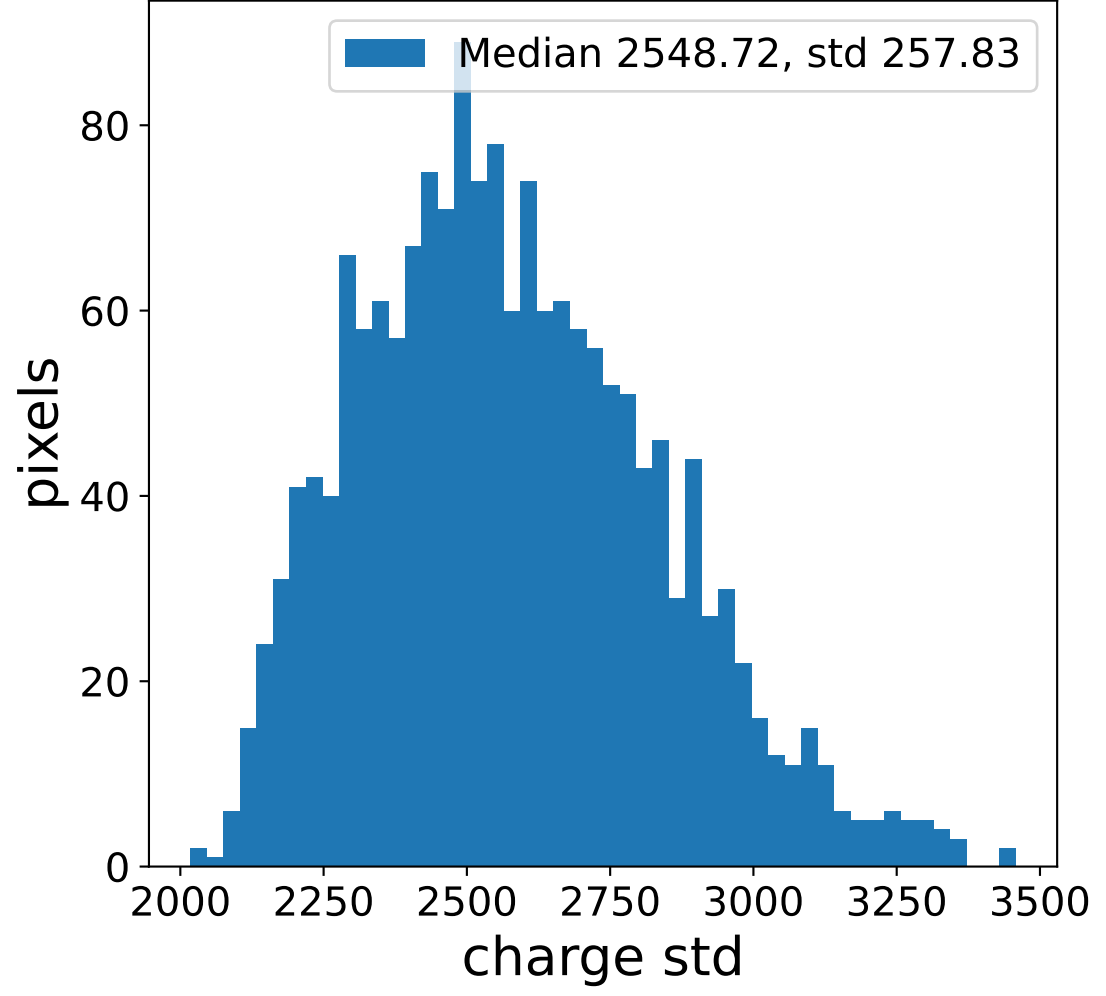

Run 7659

Run 7659

Run 7659 channel: HG

FF sample of 10000 events

pedestal sample of 10000 events

flat-fielded gain [ADC/pe]

Run 7659 channel: LG

FF sample of 10000 events

pedestal sample of 10000 events

flat-fielded gain [ADC/pe]