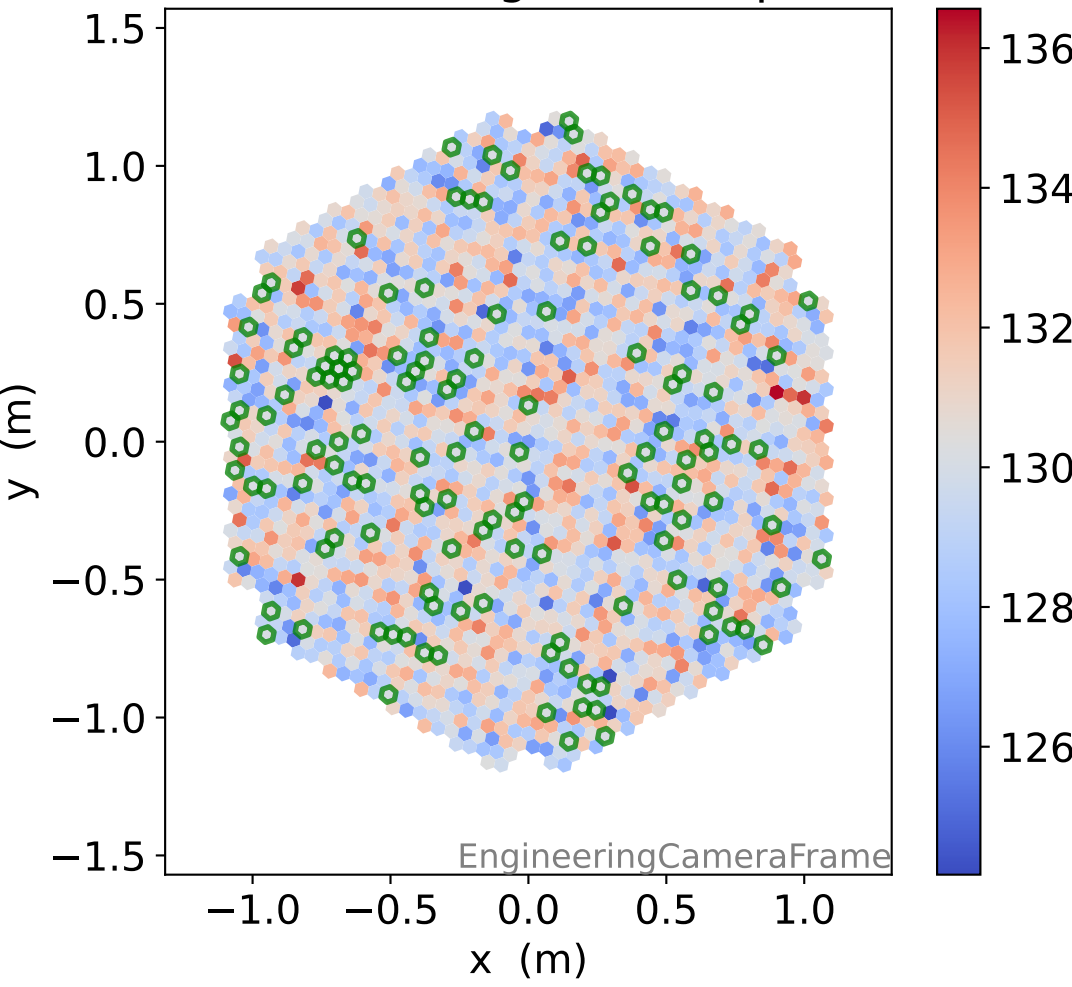

Run 7659

Run 7659

Run 7659 channel: HG

FF sample of 10000 events

pedestal sample of 10000 events

flat-fielded gain [ADC/pe]

Run 7659 channel: LG

FF sample of 10000 events

pedestal sample of 10000 events

flat-fielded gain [ADC/pe]