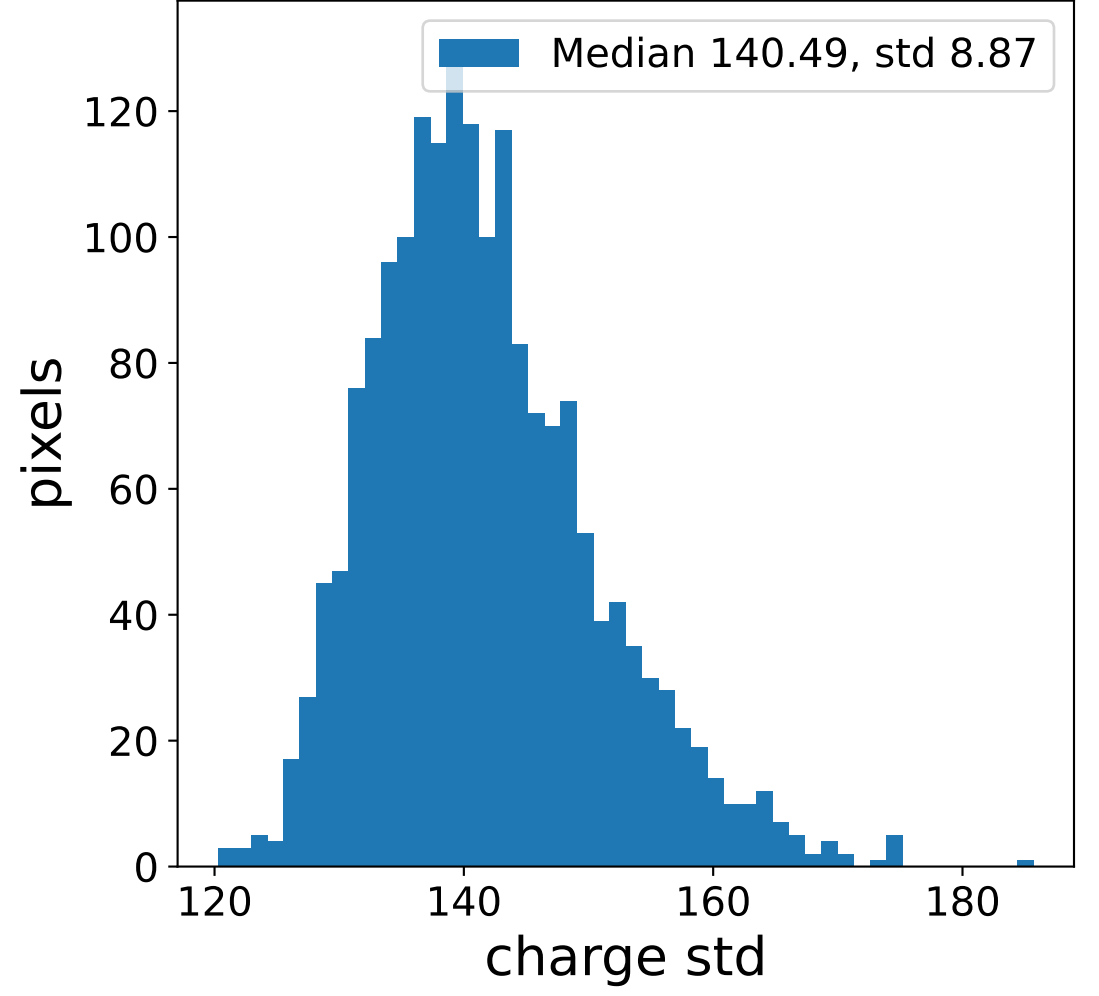

Run 7659

Run 7659

Run 7659 channel: HG

FF sample of 10000 events

pedestal sample of 10000 events

flat-fielded gain [ADC/pe]

Run 7659 channel: LG

FF sample of 10000 events

pedestal sample of 10000 events

flat-fielded gain [ADC/pe]