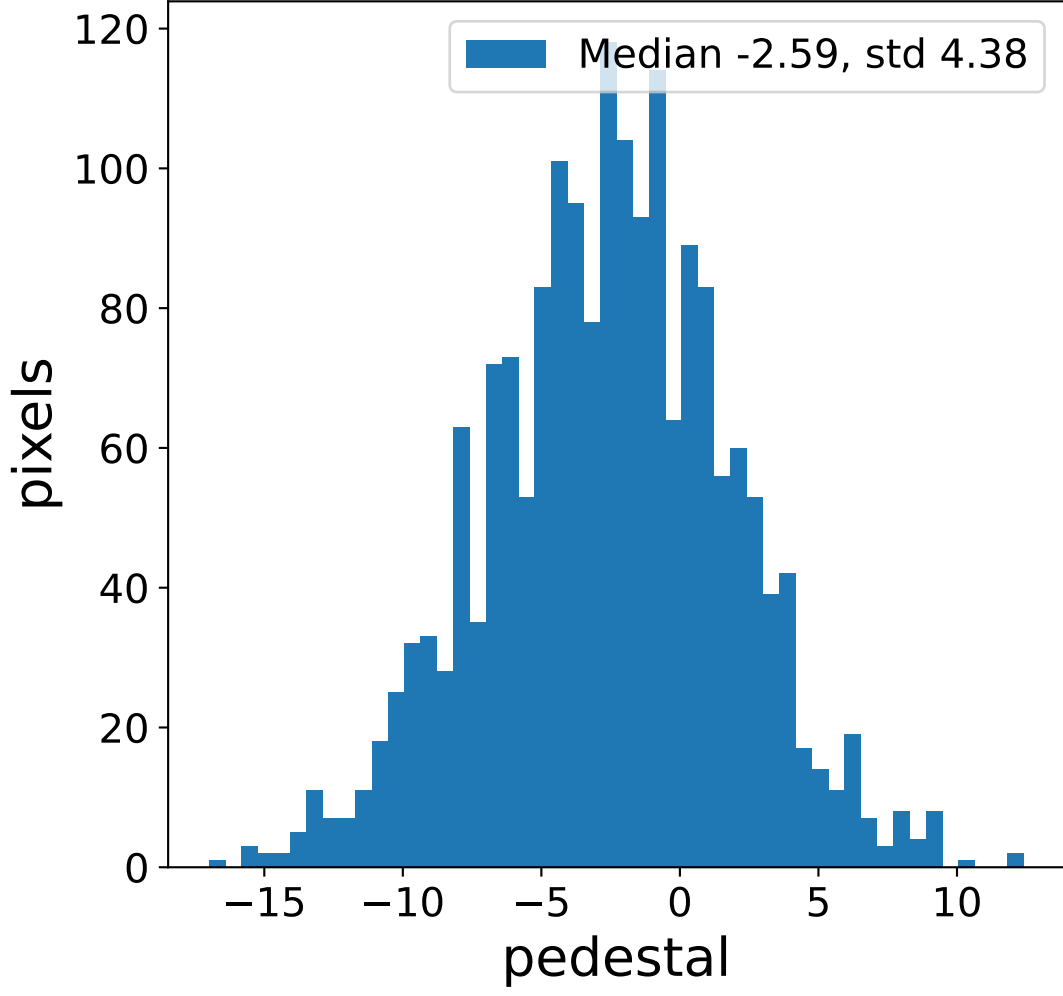

Run 7659

Run 7659

Run 7659 channel: HG

FF sample of 10000 events

pedestal sample of 10000 events

flat-fielded gain [ADC/pe]

Run 7659 channel: LG

FF sample of 10000 events

pedestal sample of 10000 events

flat-fielded gain [ADC/pe]