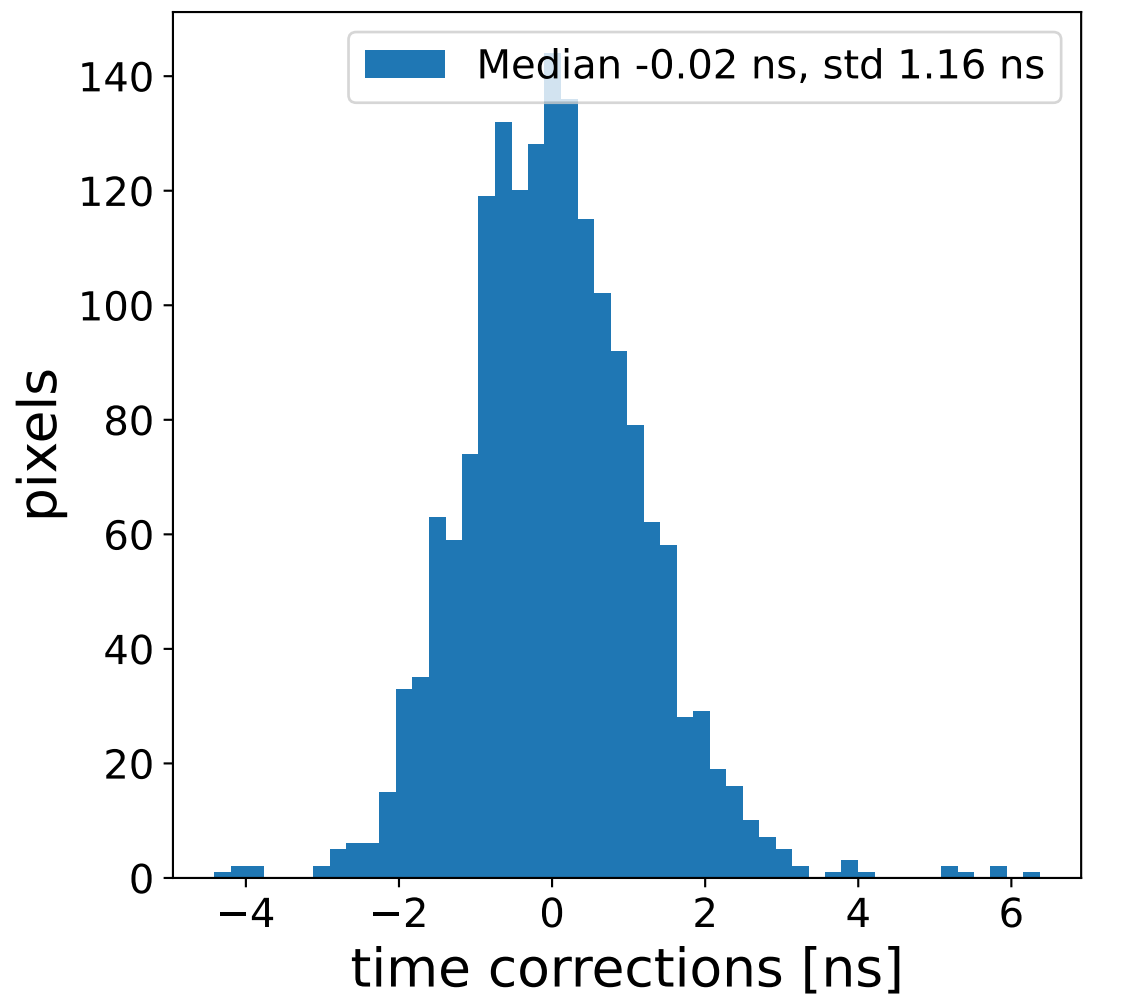

Run 7659

Run 7659

Run 7659 channel: HG

FF sample of 10000 events

pedestal sample of 10000 events

flat-fielded gain [ADC/pe]

Run 7659 channel: LG

FF sample of 10000 events

pedestal sample of 10000 events

flat-fielded gain [ADC/pe]