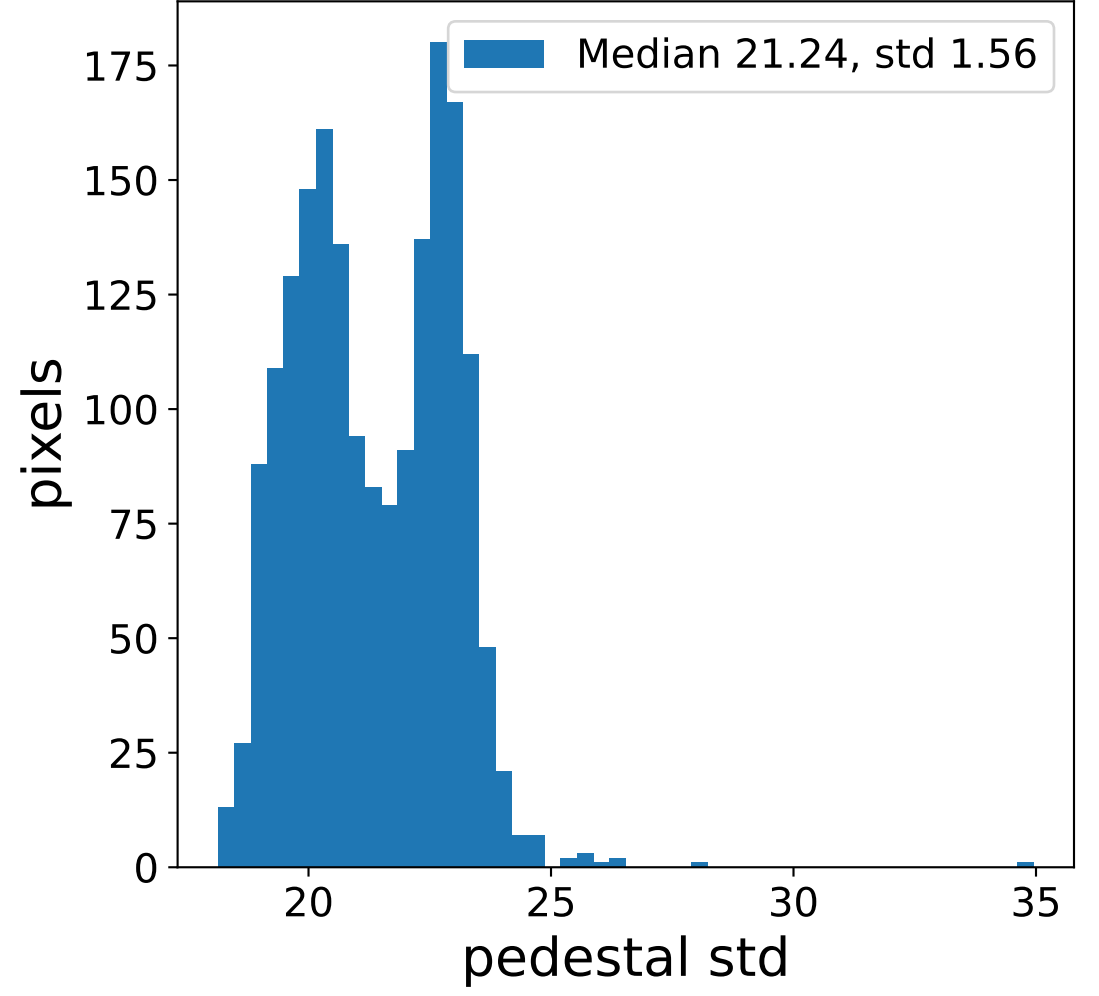

Run 7659

Run 7659

Run 7659 channel: HG

FF sample of 10000 events

pedestal sample of 10000 events

flat-fielded gain [ADC/pe]

Run 7659 channel: LG

FF sample of 10000 events

pedestal sample of 10000 events

flat-fielded gain [ADC/pe]