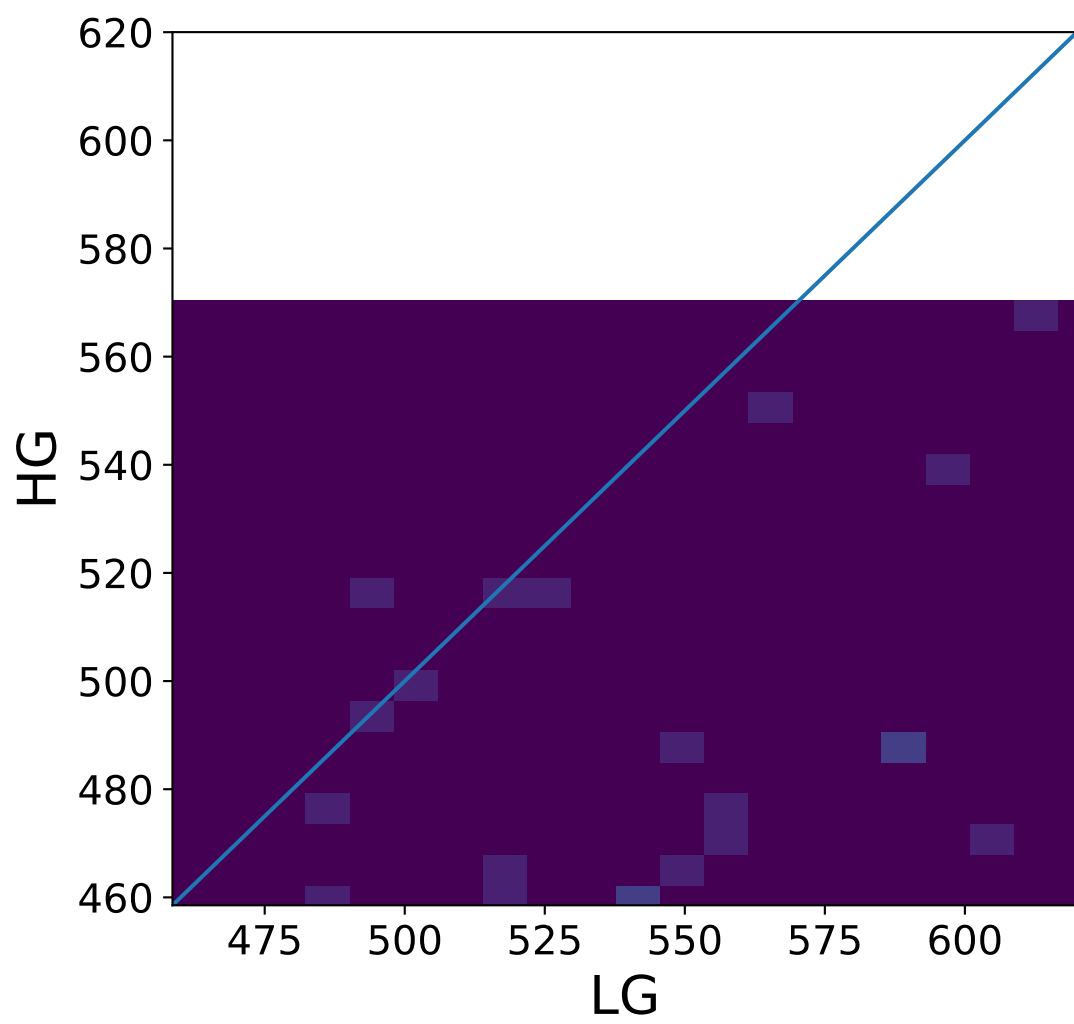

Run 7659

Run 7659

Run 7659 channel: HG

FF sample of 10000 events

pedestal sample of 10000 events

flat-fielded gain [ADC/pe]

Run 7659 channel: LG

FF sample of 10000 events

pedestal sample of 10000 events

flat-fielded gain [ADC/pe]