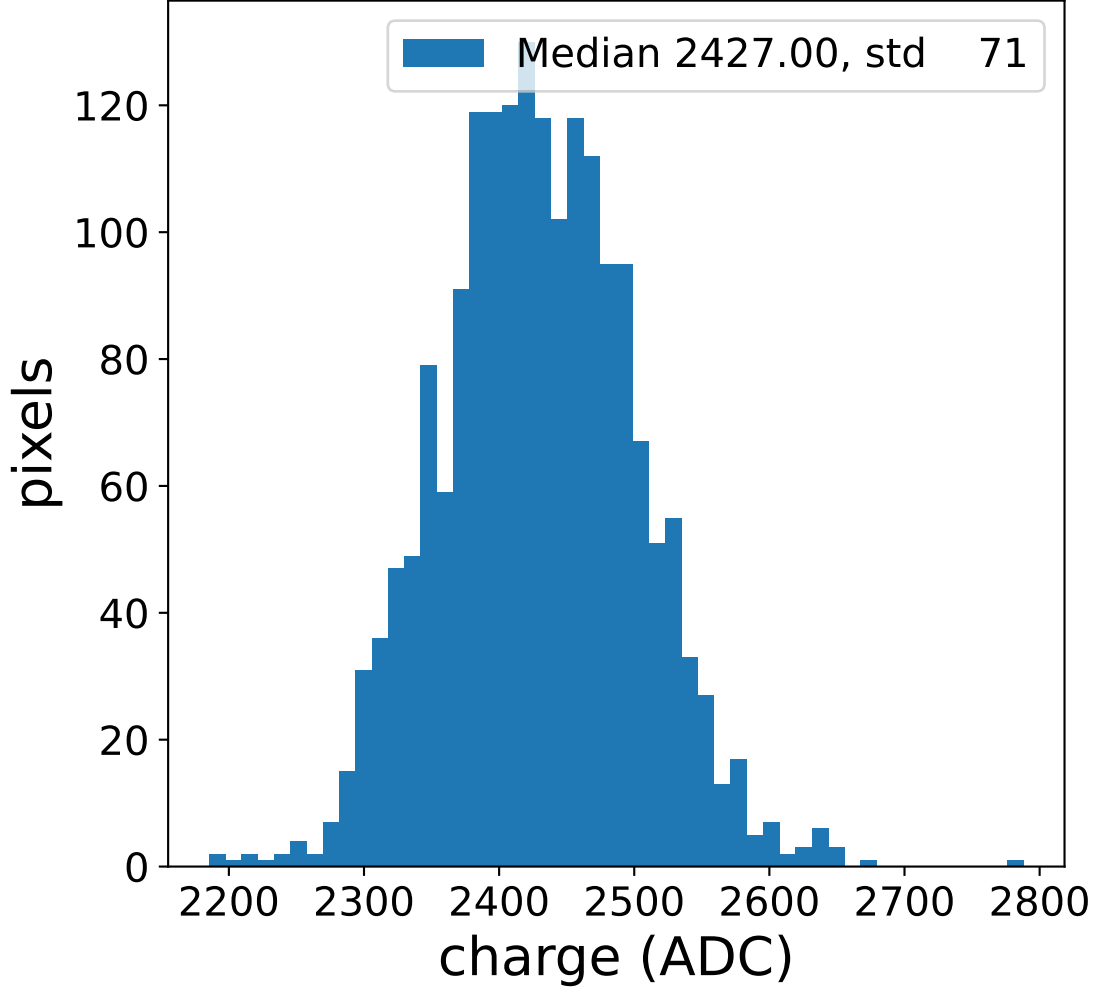

Run 7659

Run 7659

Run 7659 channel: HG

FF sample of 10000 events

pedestal sample of 10000 events

flat-fielded gain [ADC/pe]

Run 7659 channel: LG

FF sample of 10000 events

pedestal sample of 10000 events

flat-fielded gain [ADC/pe]