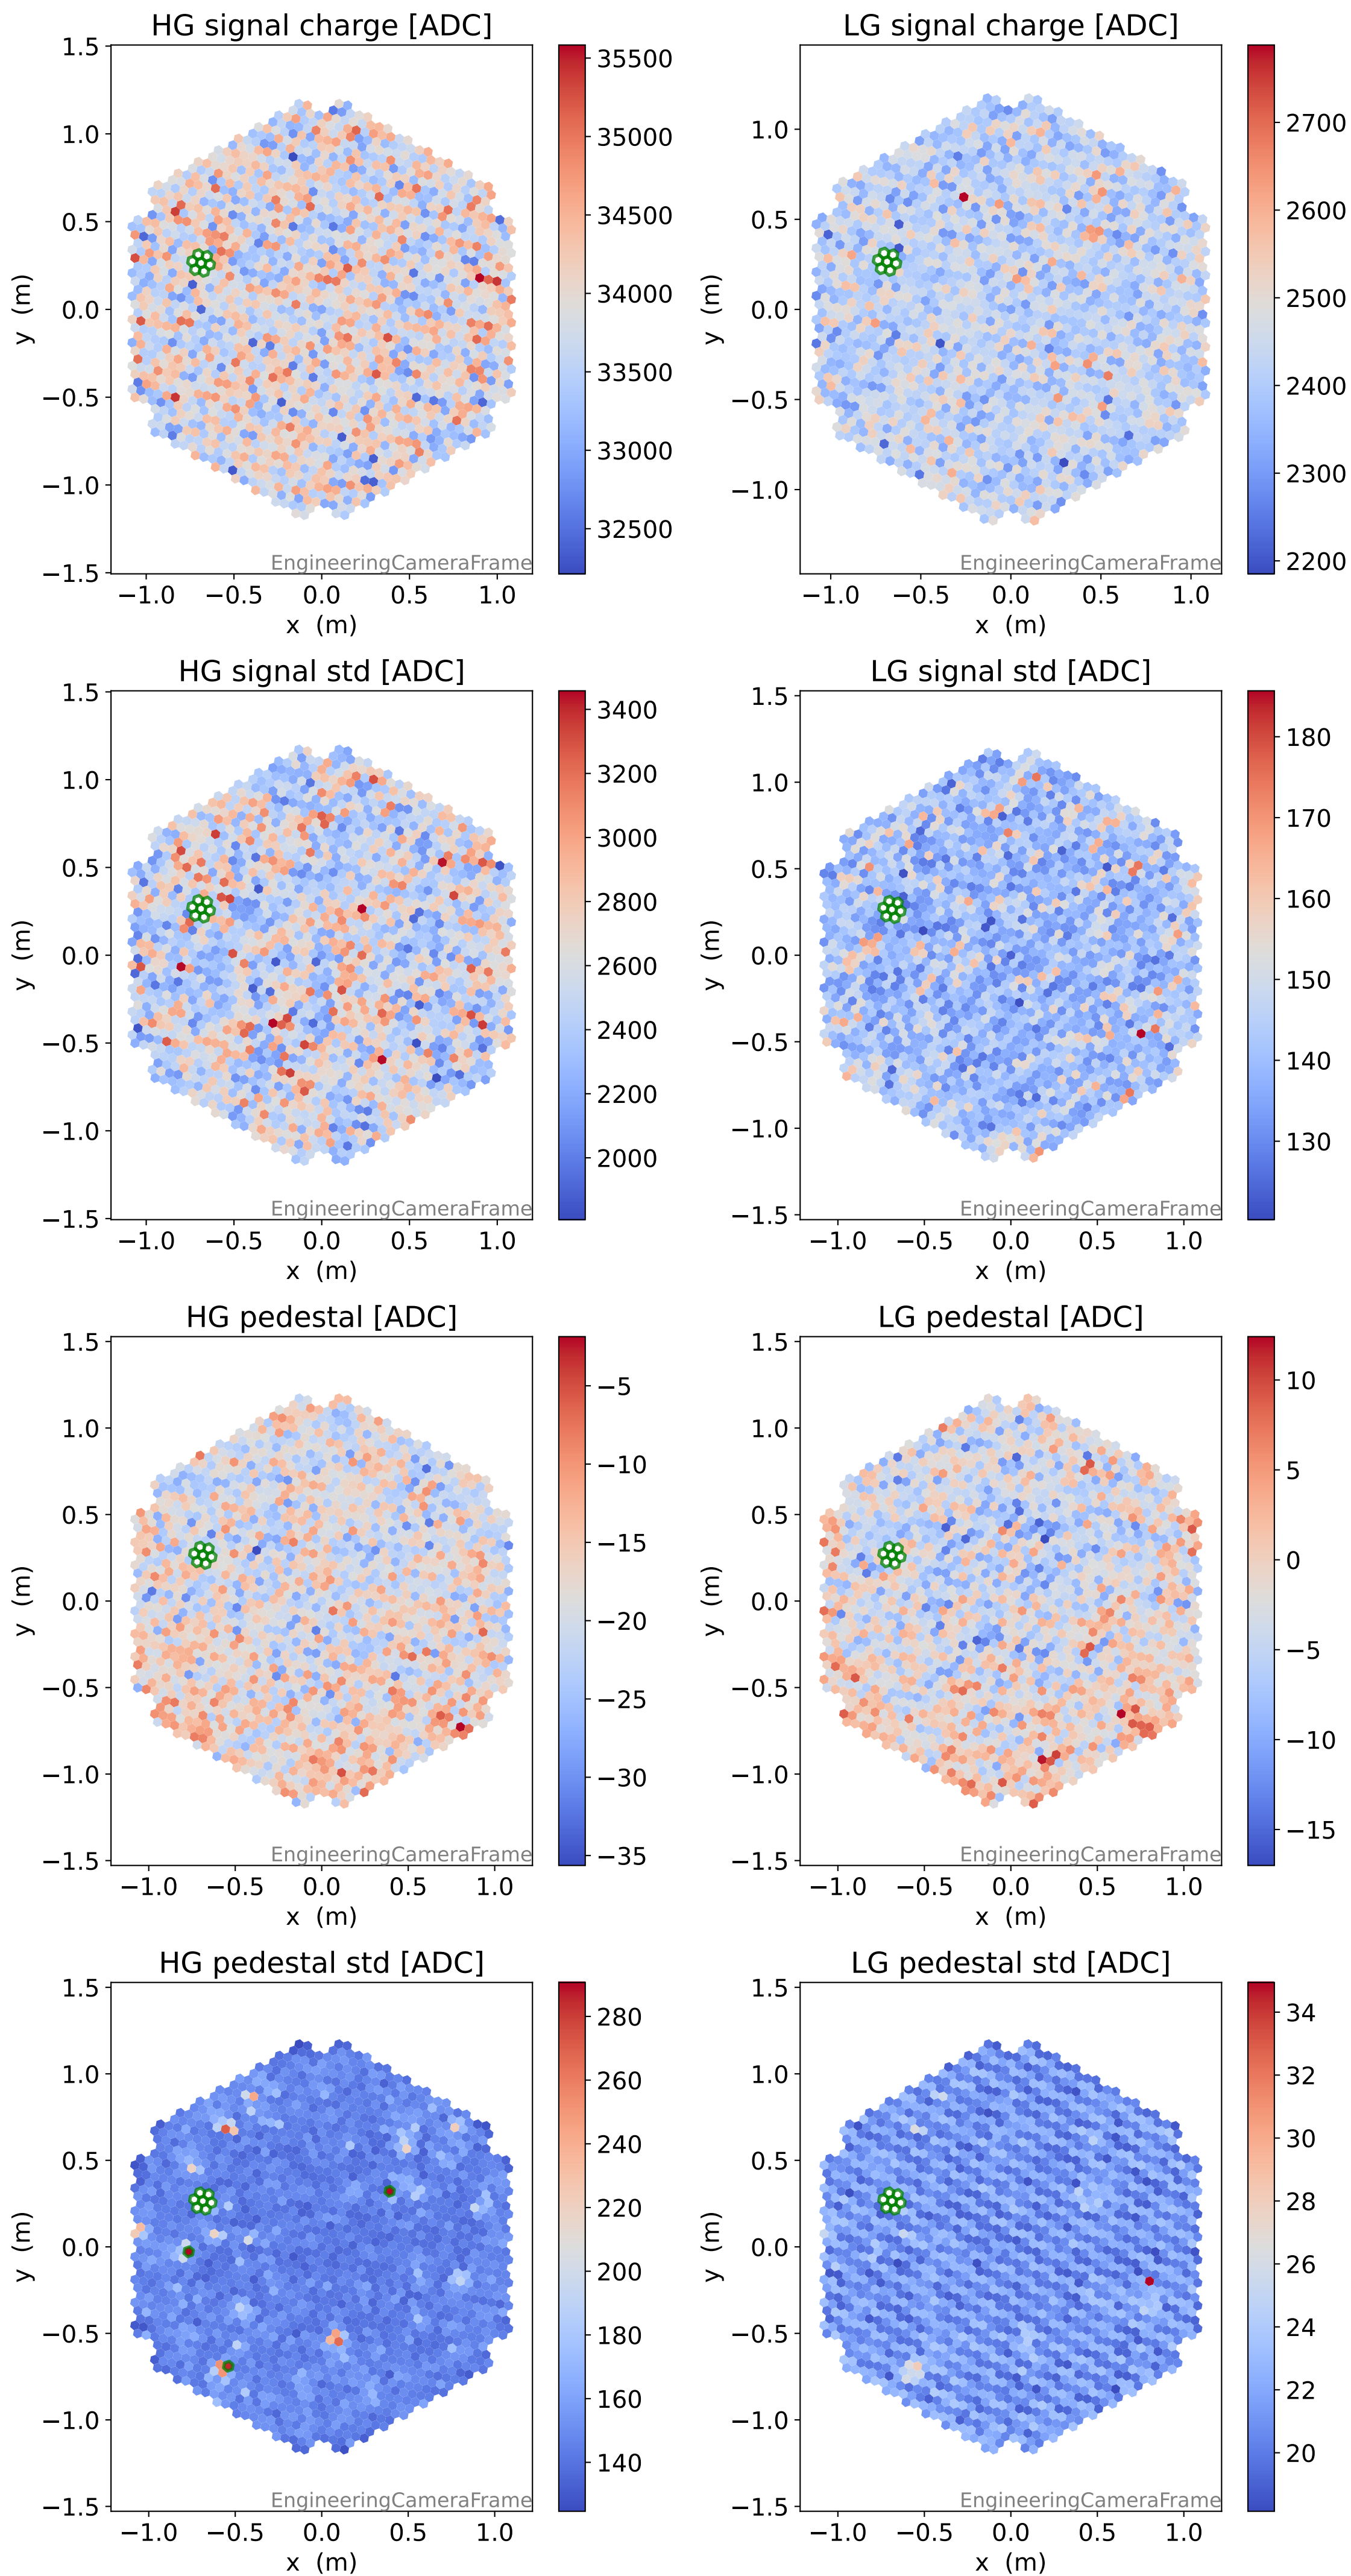

Run 7659

Run 7659

Run 7659 channel: HG

FF sample of 10000 events

pedestal sample of 10000 events

flat-fielded gain [ADC/pe]

Run 7659 channel: LG

FF sample of 10000 events

pedestal sample of 10000 events

flat-fielded gain [ADC/pe]