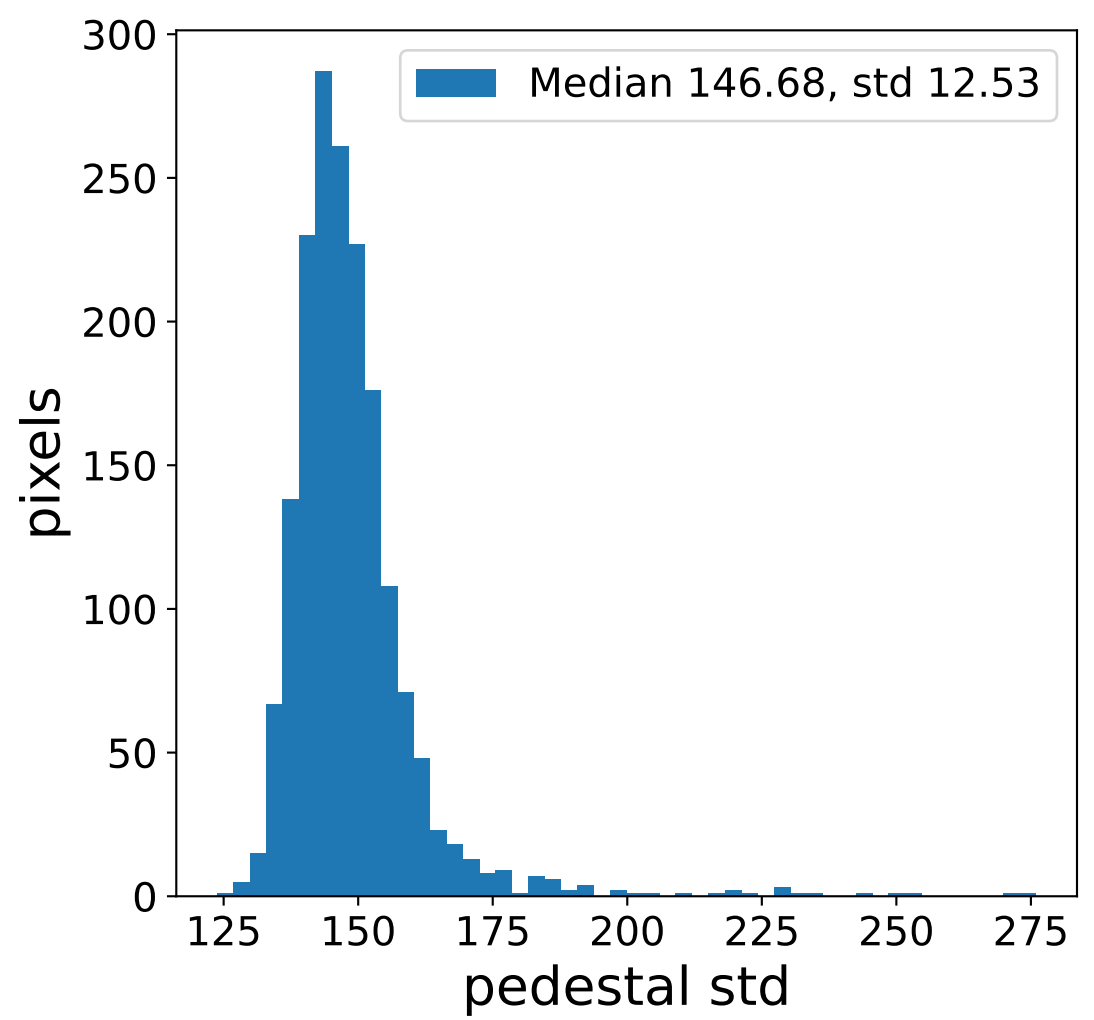

### pedestal sample of 10000 events