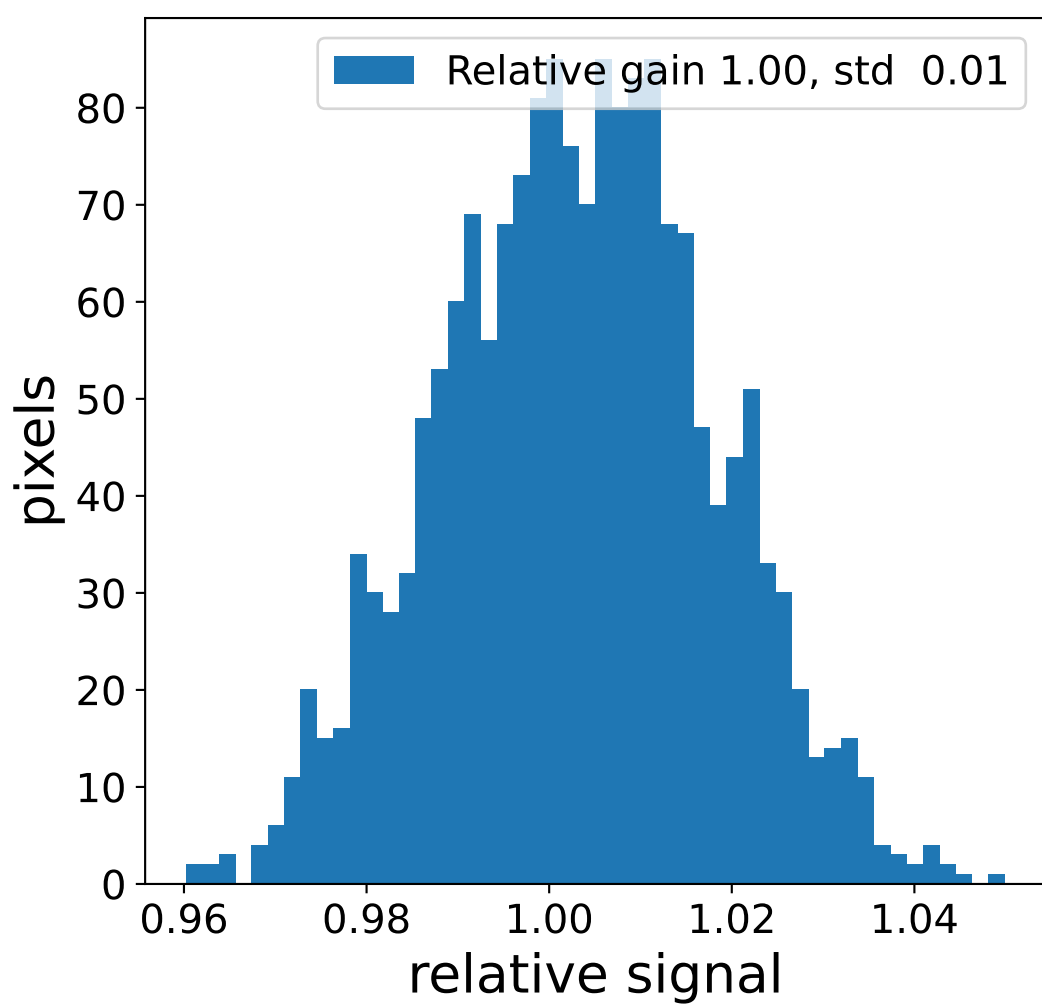

pedestal sample of 10000 events