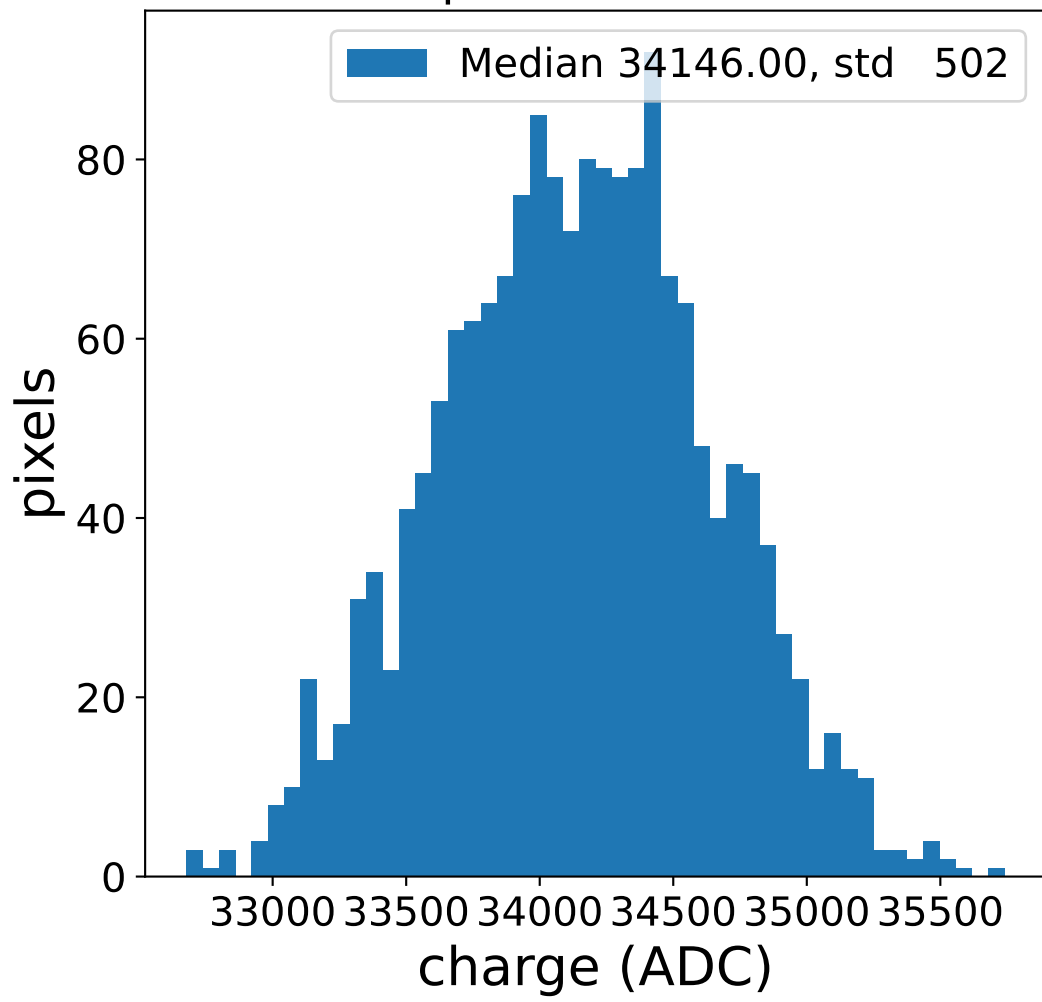

### pedestal sample of 10000 events