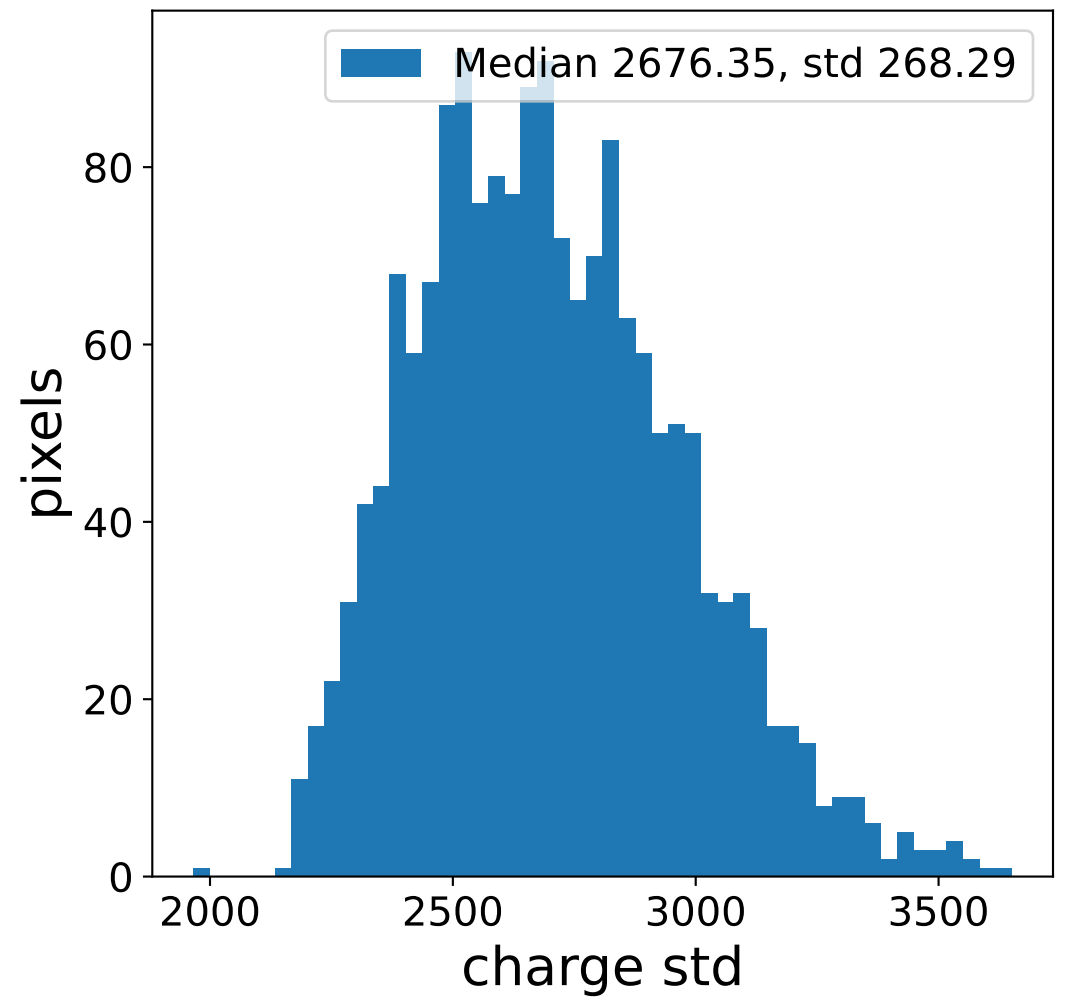

Run 7659 channel: HG

FF sample of 10000 events