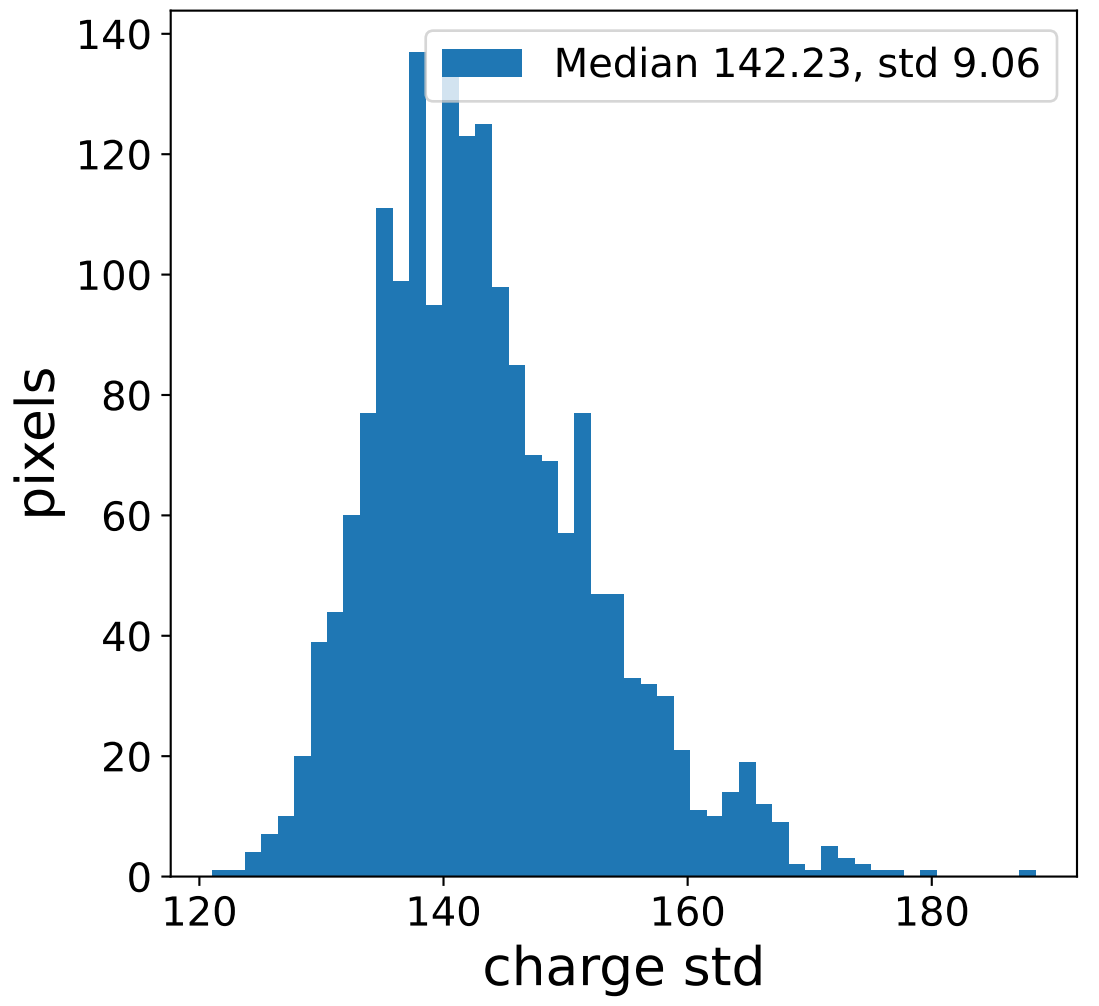

Run 7659 channel: LG

FF sample of 10000 events