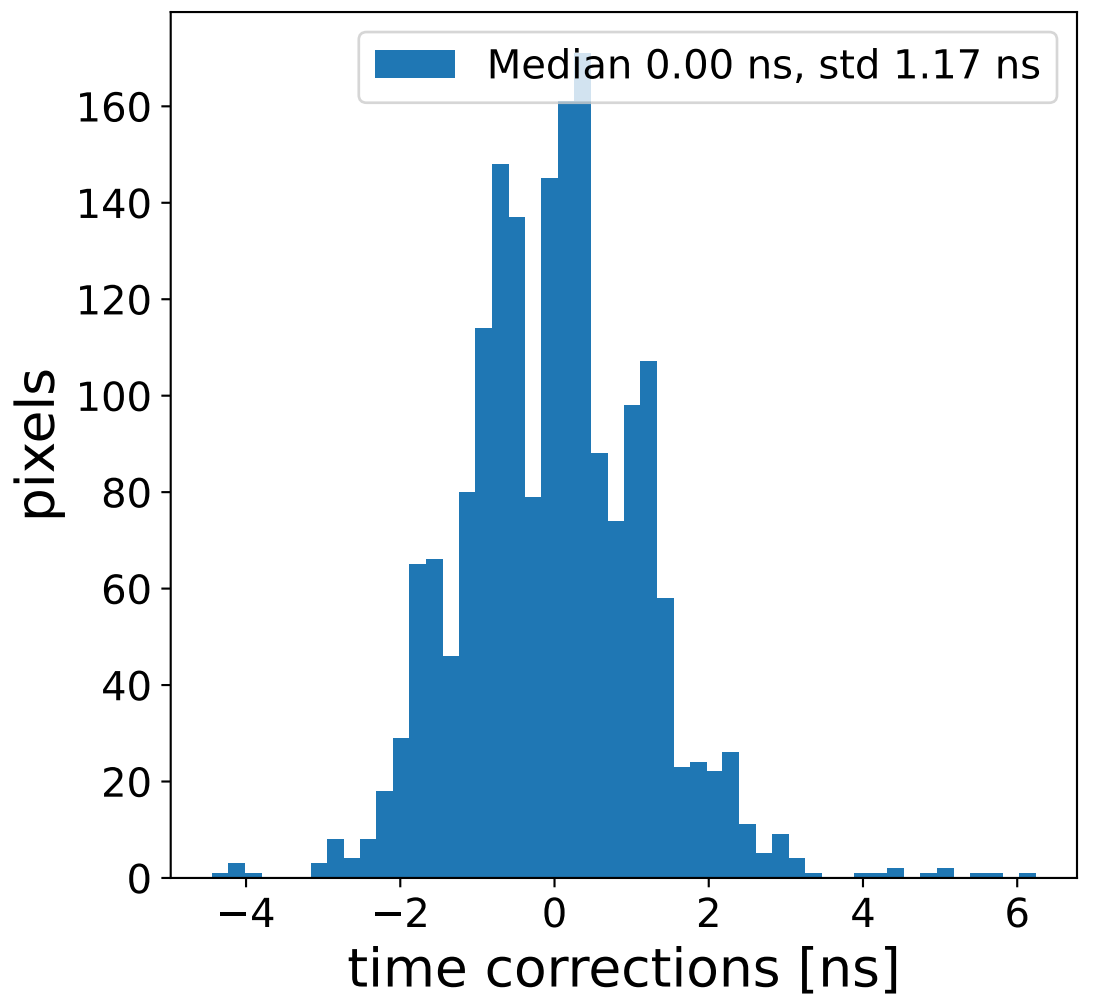

pedestal sample of 10000 events