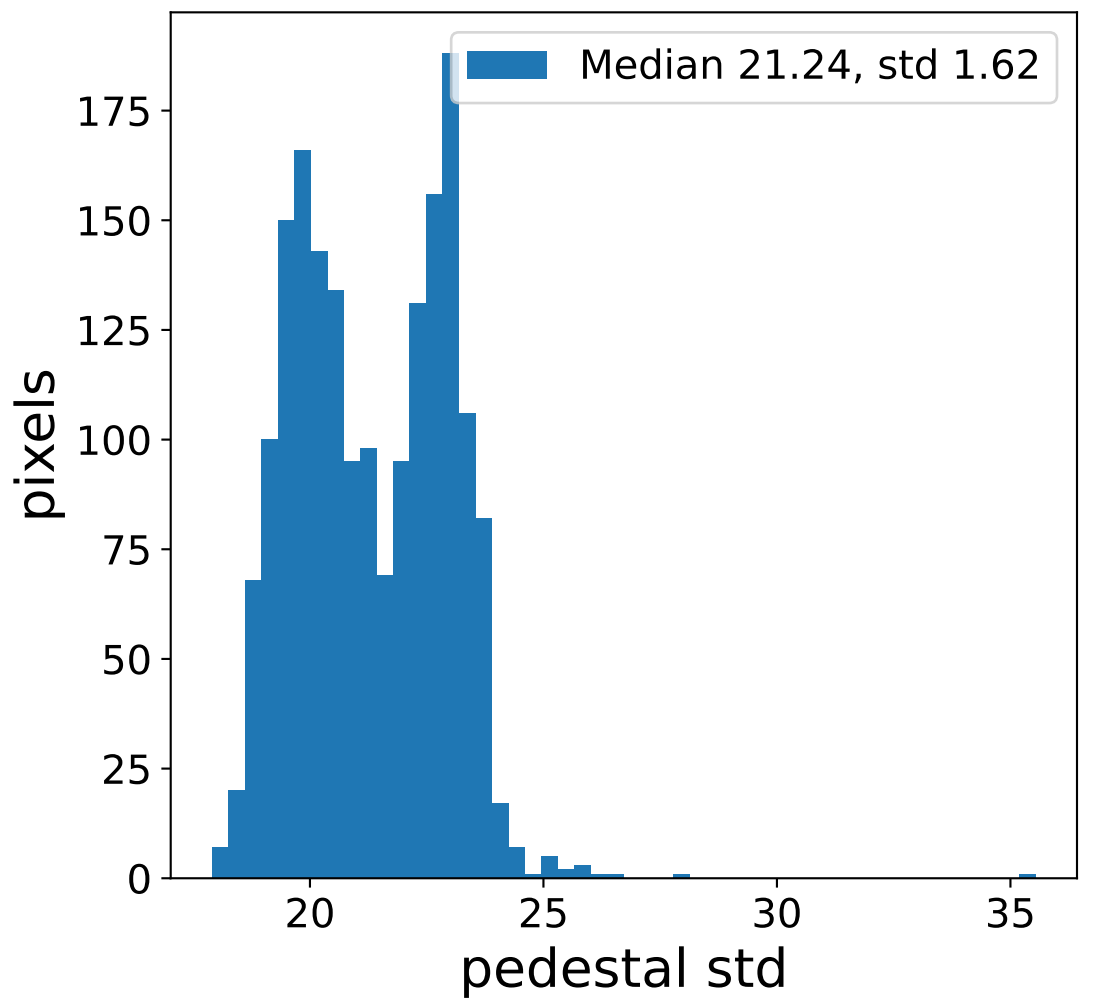

pedestal sample of 10000 events