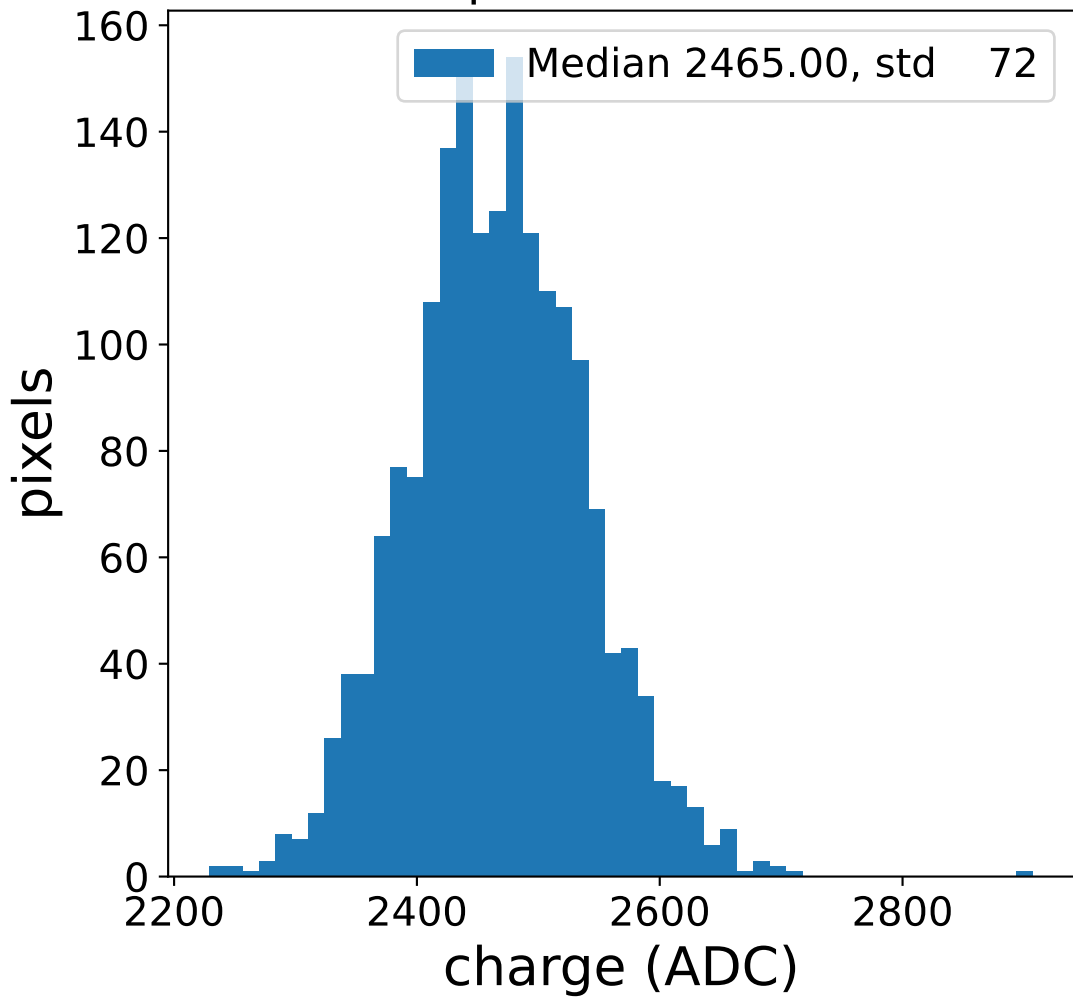

Run 7659 channel: LG

FF sample of 10000 events