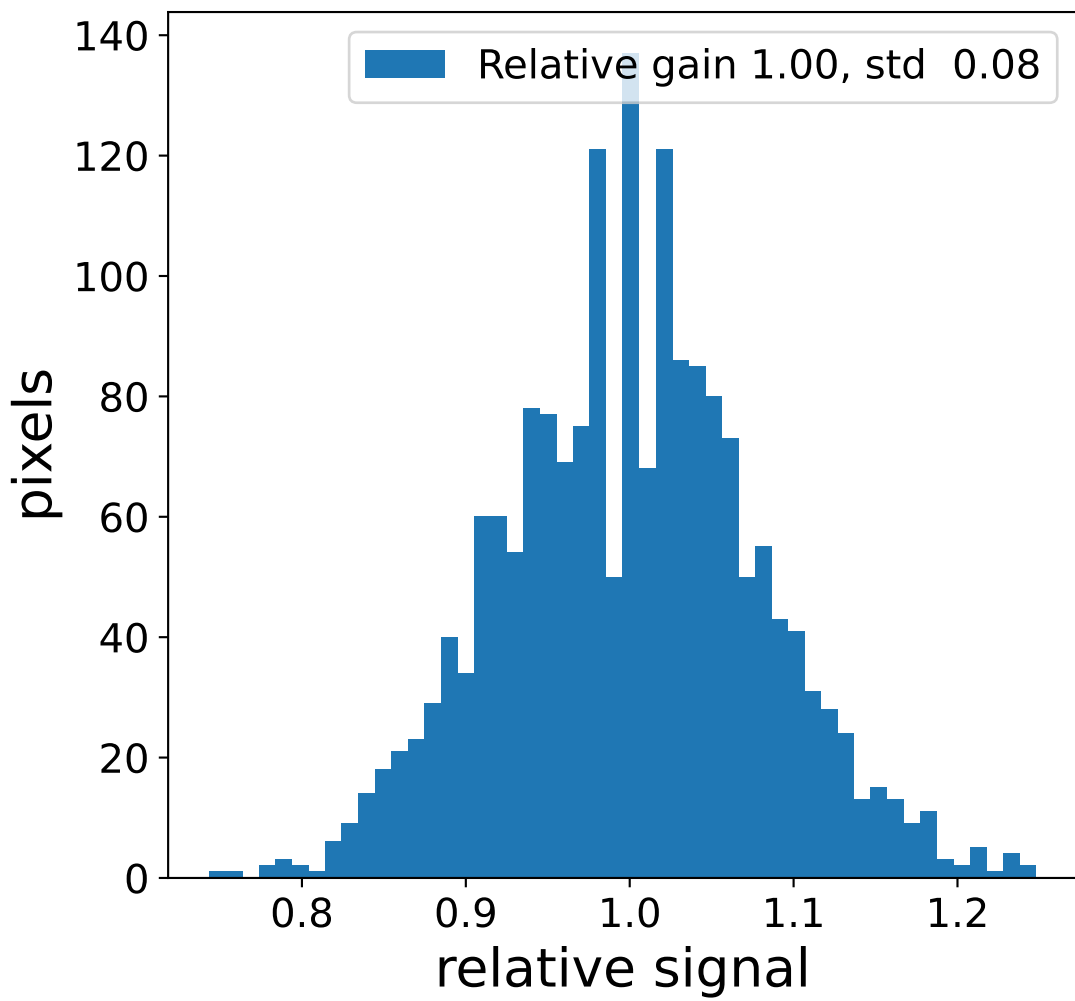

Run 7560

Run 7560

Run 7560 channel: HG

FF sample of 10000 events

pedestal sample of 10000 events

flat-fielded gain [ADC/pe]

Run 7560 channel: LG

FF sample of 10000 events

pedestal sample of 10000 events

flat-fielded gain [ADC/pe]