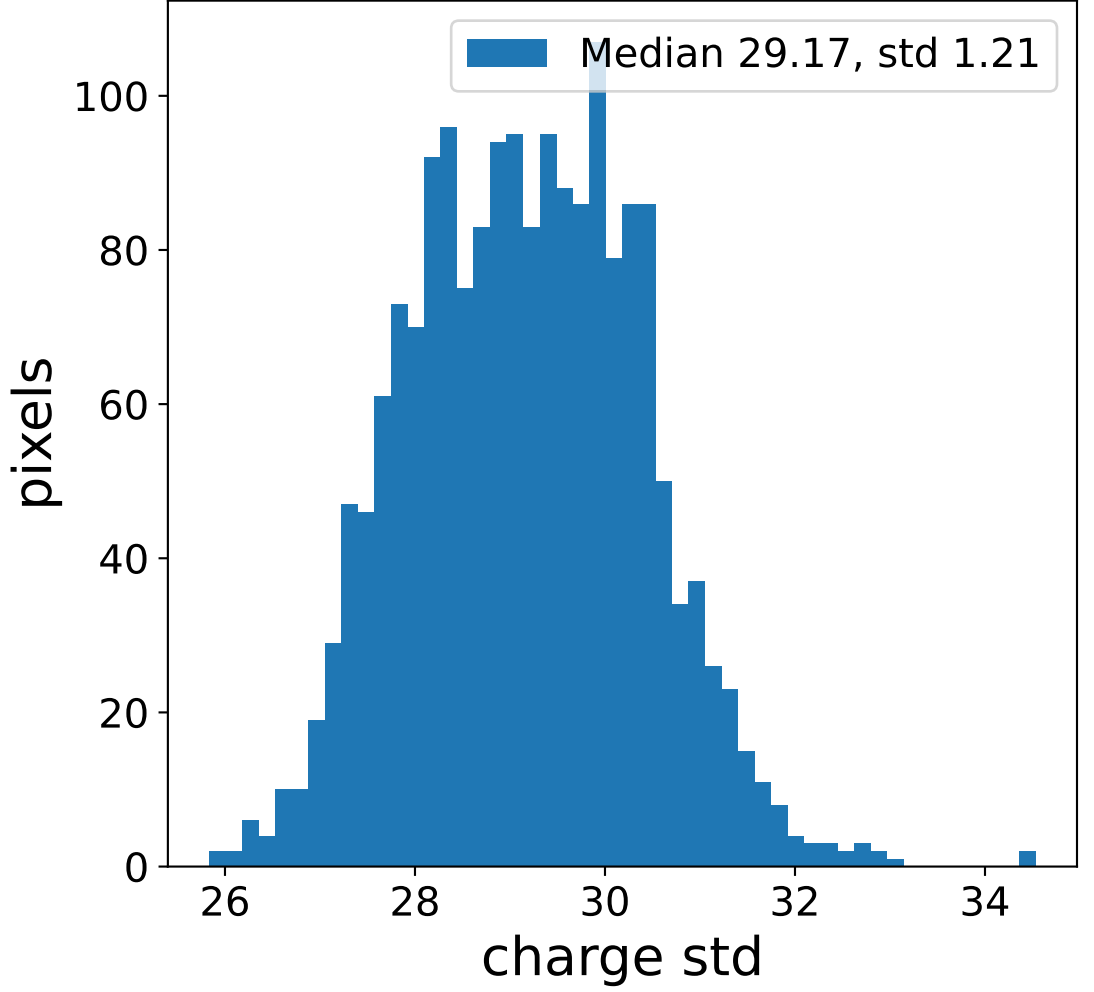

Run 7560

Run 7560

Run 7560 channel: HG

FF sample of 10000 events

pedestal sample of 10000 events

flat-fielded gain [ADC/pe]

Run 7560 channel: LG

FF sample of 10000 events

pedestal sample of 10000 events

flat-fielded gain [ADC/pe]