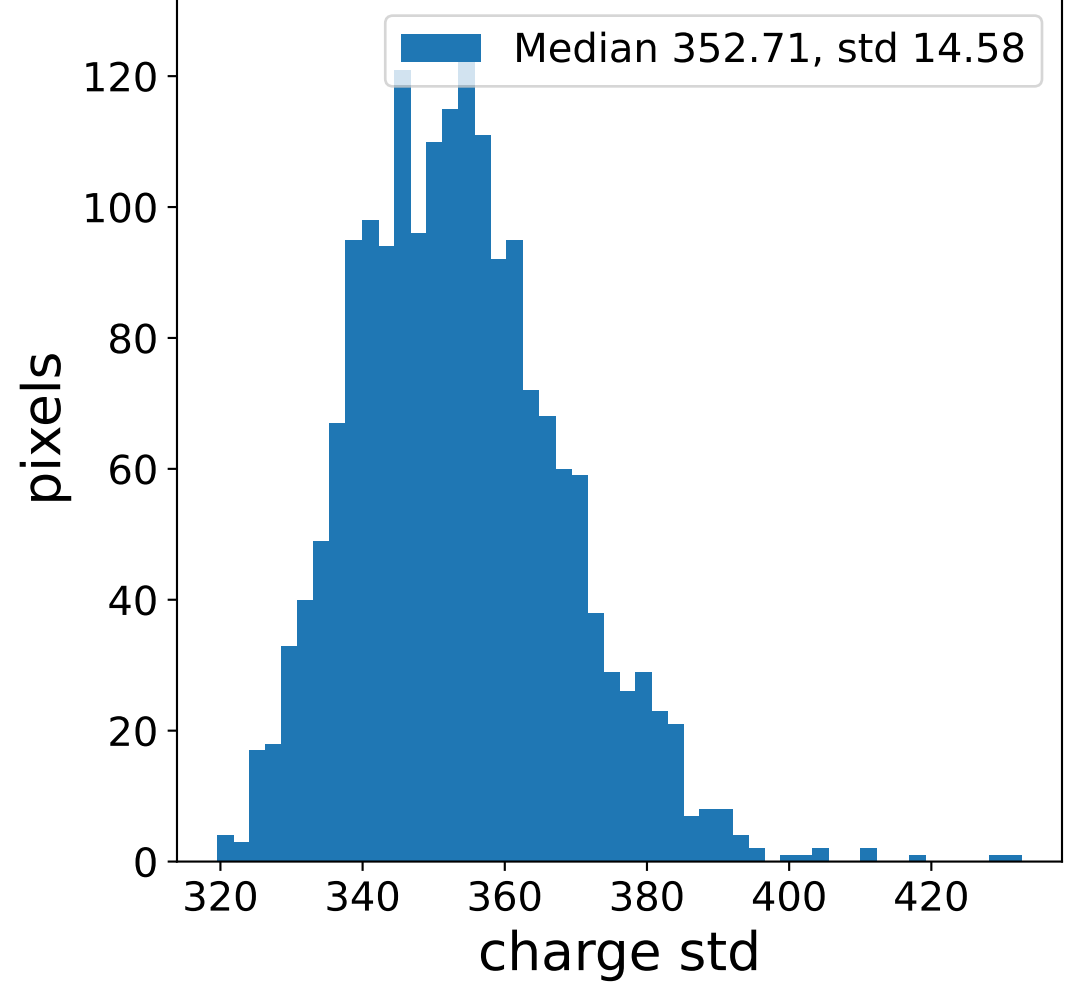

Run 7560

Run 7560

Run 7560 channel: HG

FF sample of 10000 events

pedestal sample of 10000 events

flat-fielded gain [ADC/pe]

Run 7560 channel: LG

FF sample of 10000 events

pedestal sample of 10000 events

flat-fielded gain [ADC/pe]