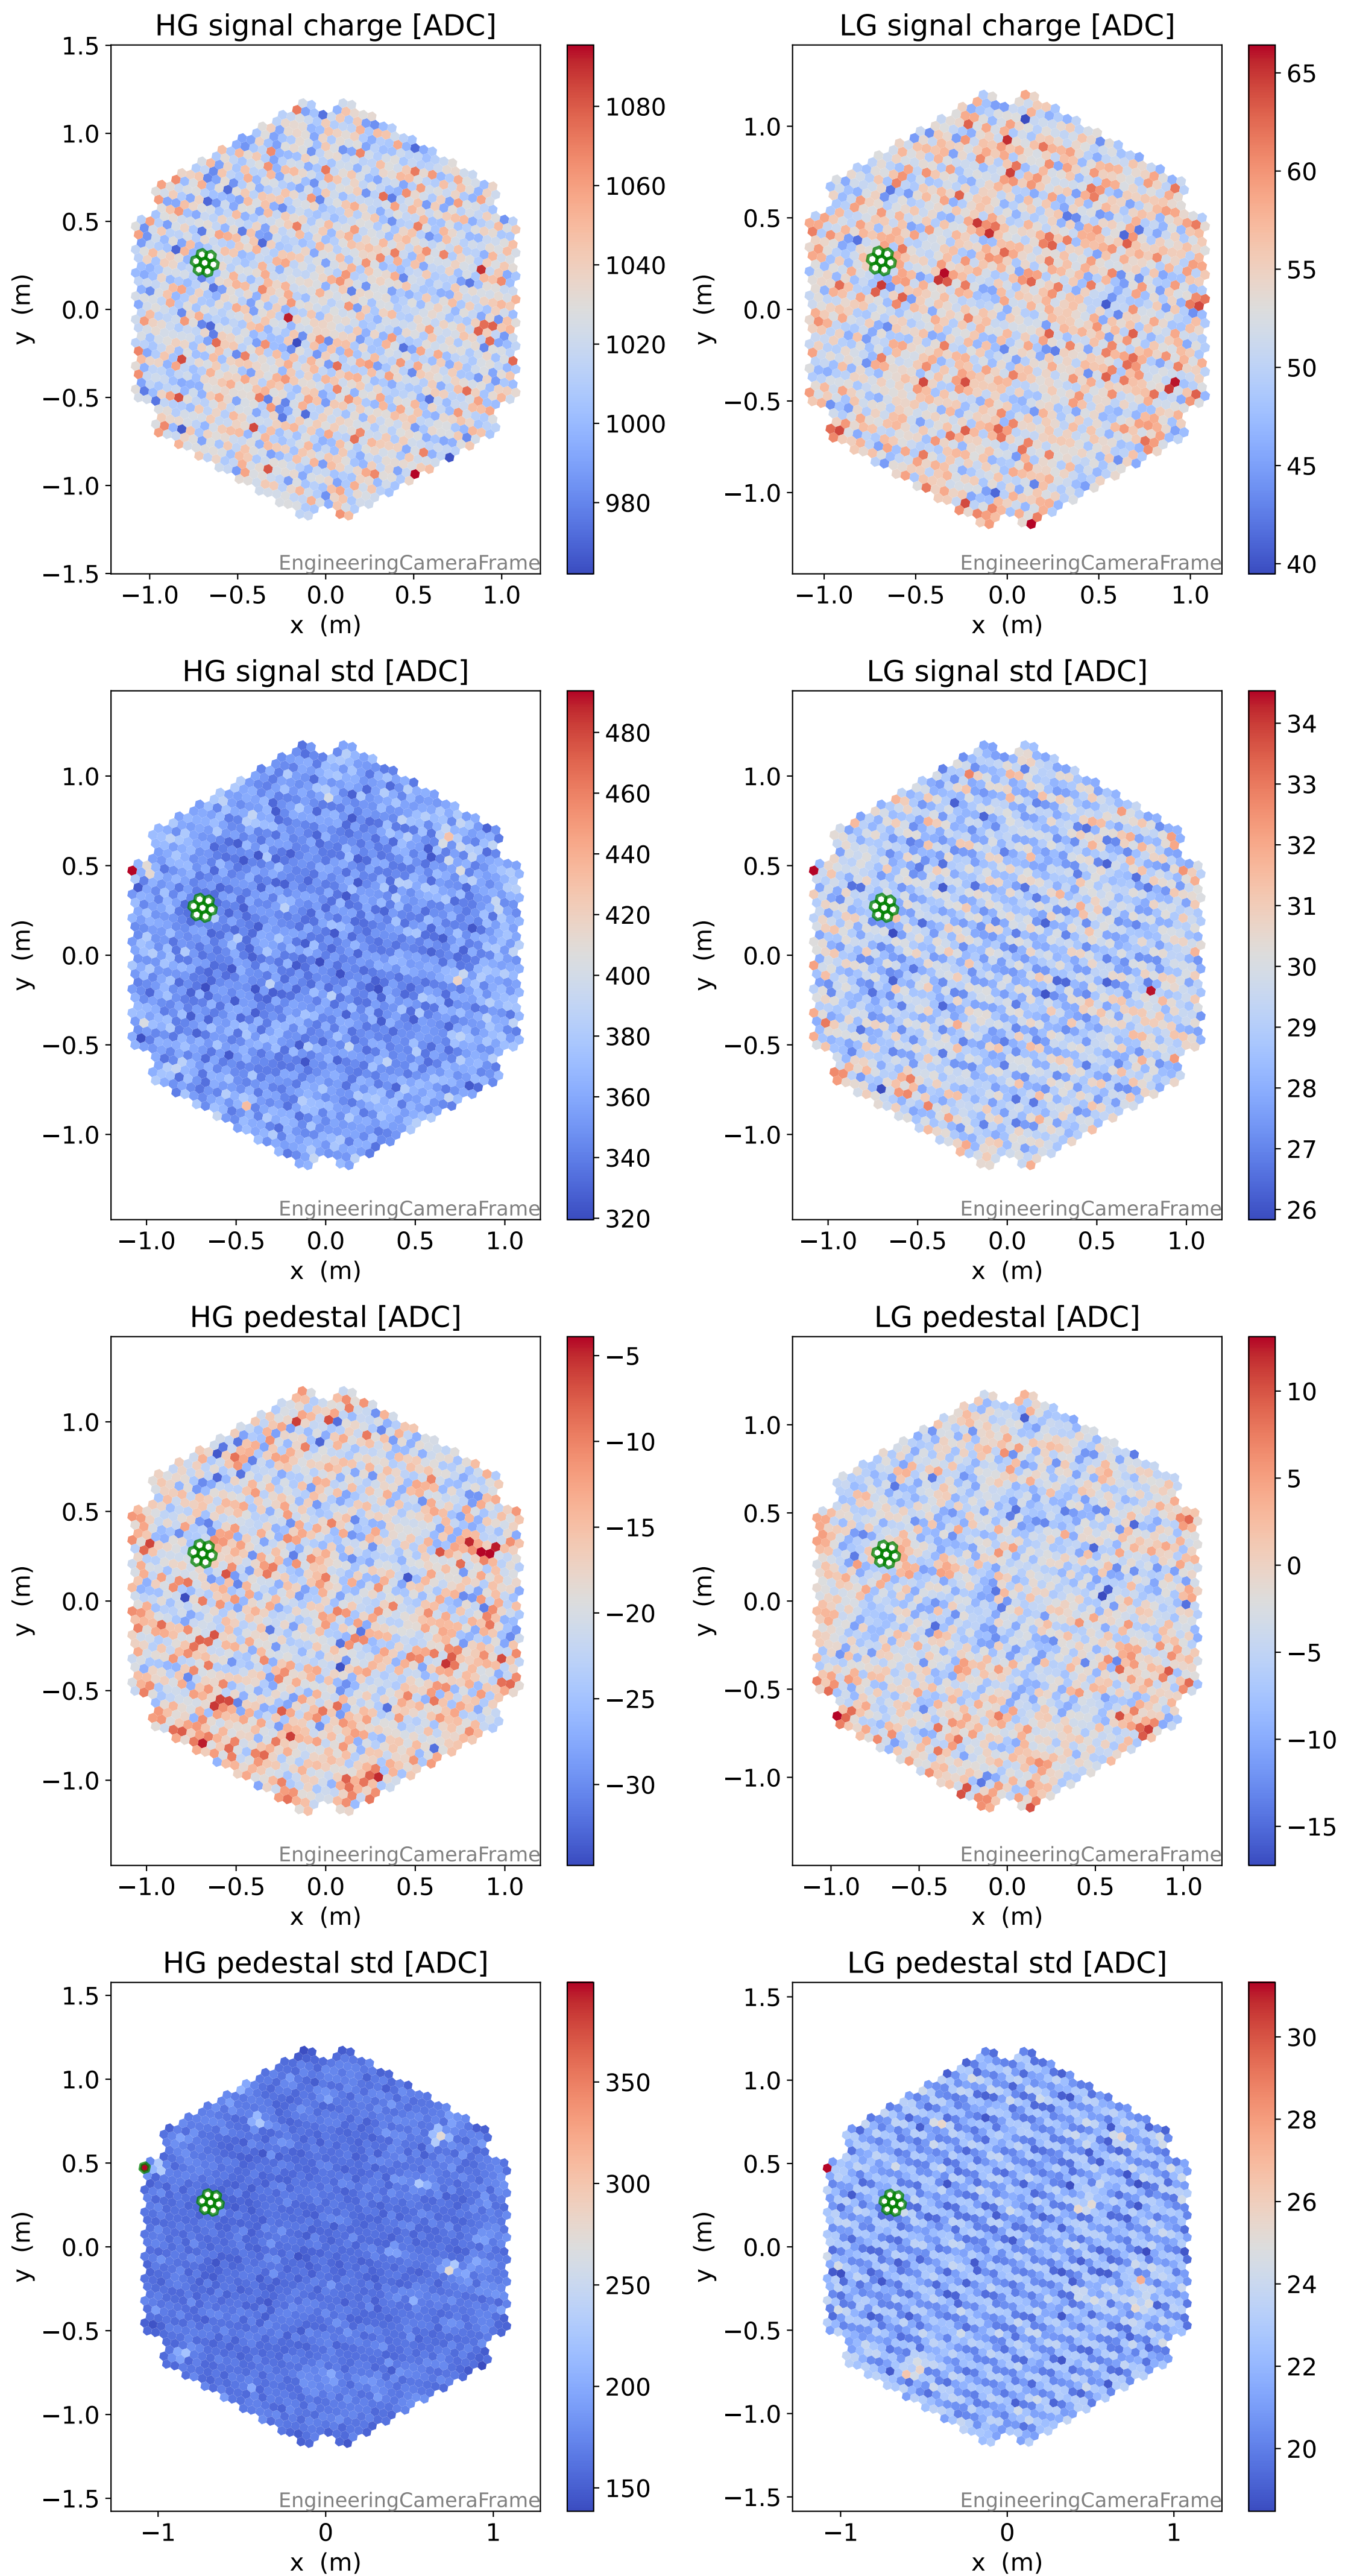

Run 7560

Run 7560

Run 7560 channel: HG

FF sample of 10000 events

pedestal sample of 10000 events

flat-fielded gain [ADC/pe]

Run 7560 channel: LG

FF sample of 10000 events

pedestal sample of 10000 events

flat-fielded gain [ADC/pe]