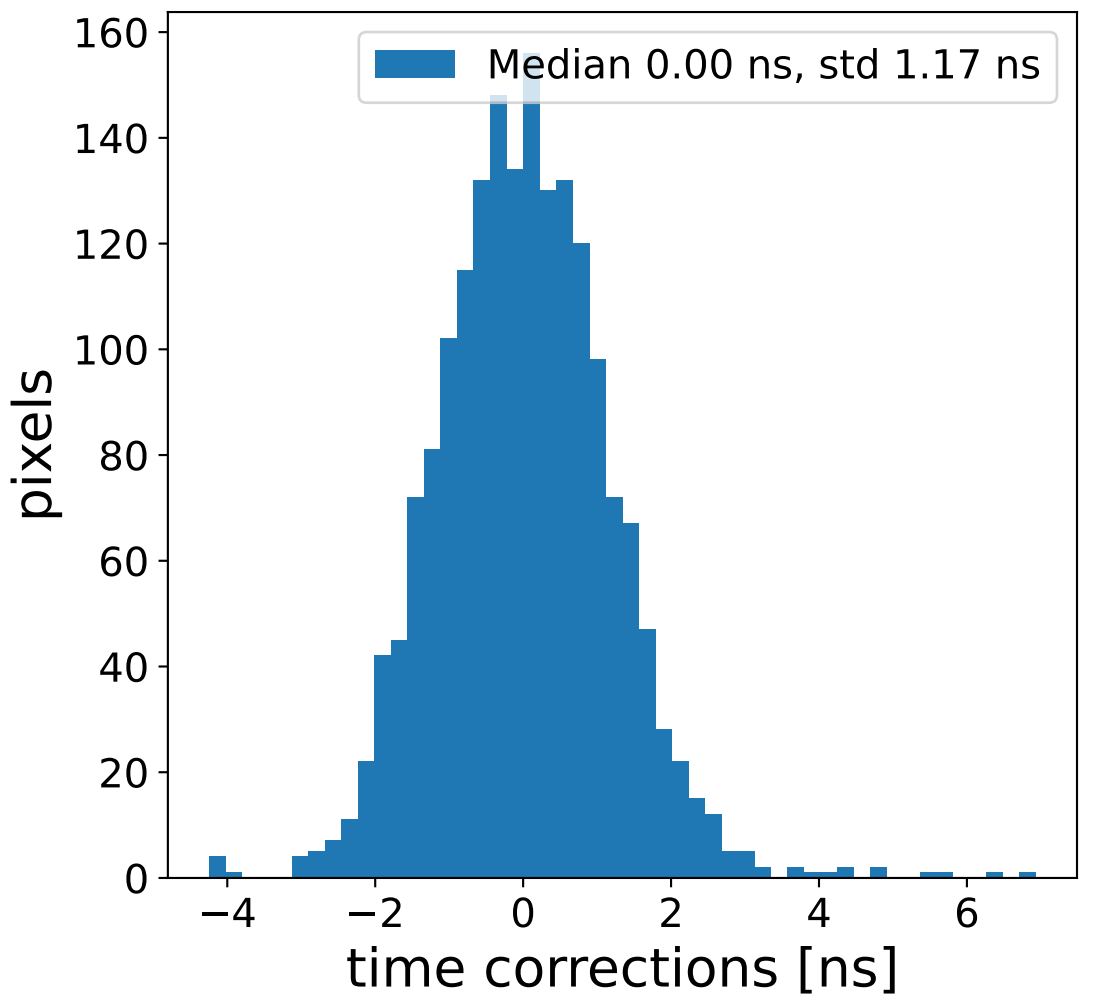

Run 7560

Run 7560

Run 7560 channel: HG

FF sample of 10000 events

pedestal sample of 10000 events

flat-fielded gain [ADC/pe]

Run 7560 channel: LG

FF sample of 10000 events

pedestal sample of 10000 events

flat-fielded gain [ADC/pe]