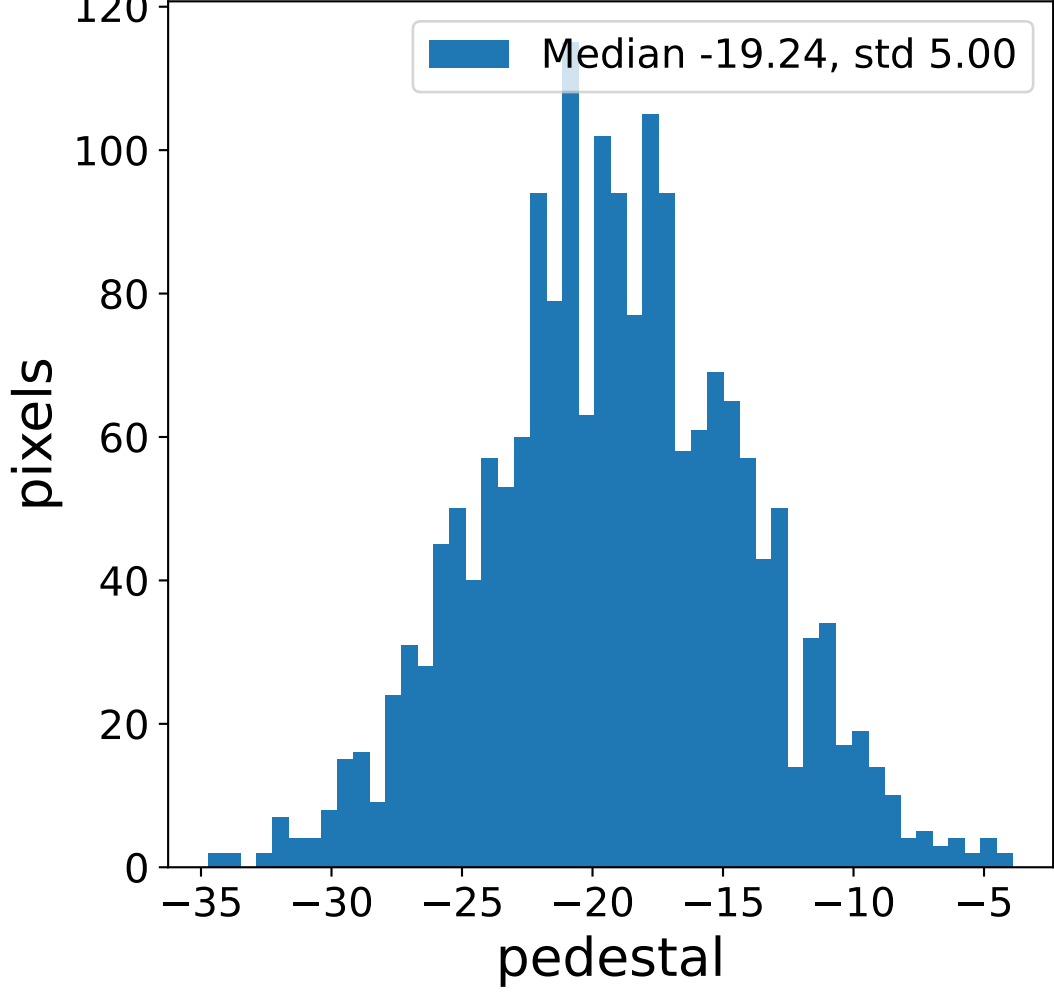

Run 7560

Run 7560

Run 7560 channel: HG

FF sample of 10000 events

pedestal sample of 10000 events

flat-fielded gain [ADC/pe]

Run 7560 channel: LG

FF sample of 10000 events

pedestal sample of 10000 events

flat-fielded gain [ADC/pe]