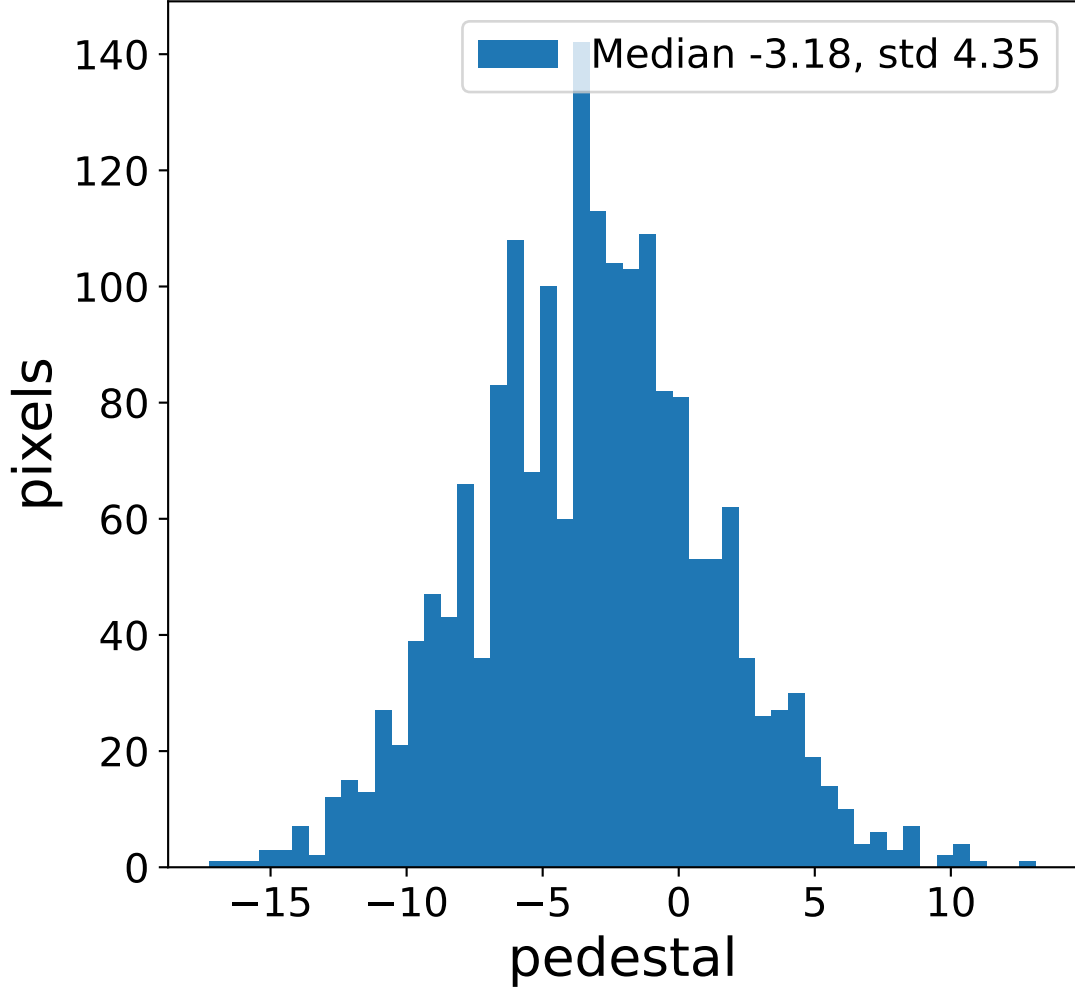

Run 7560

Run 7560

Run 7560 channel: HG

FF sample of 10000 events

pedestal sample of 10000 events

flat-fielded gain [ADC/pe]

Run 7560 channel: LG

FF sample of 10000 events

pedestal sample of 10000 events

flat-fielded gain [ADC/pe]