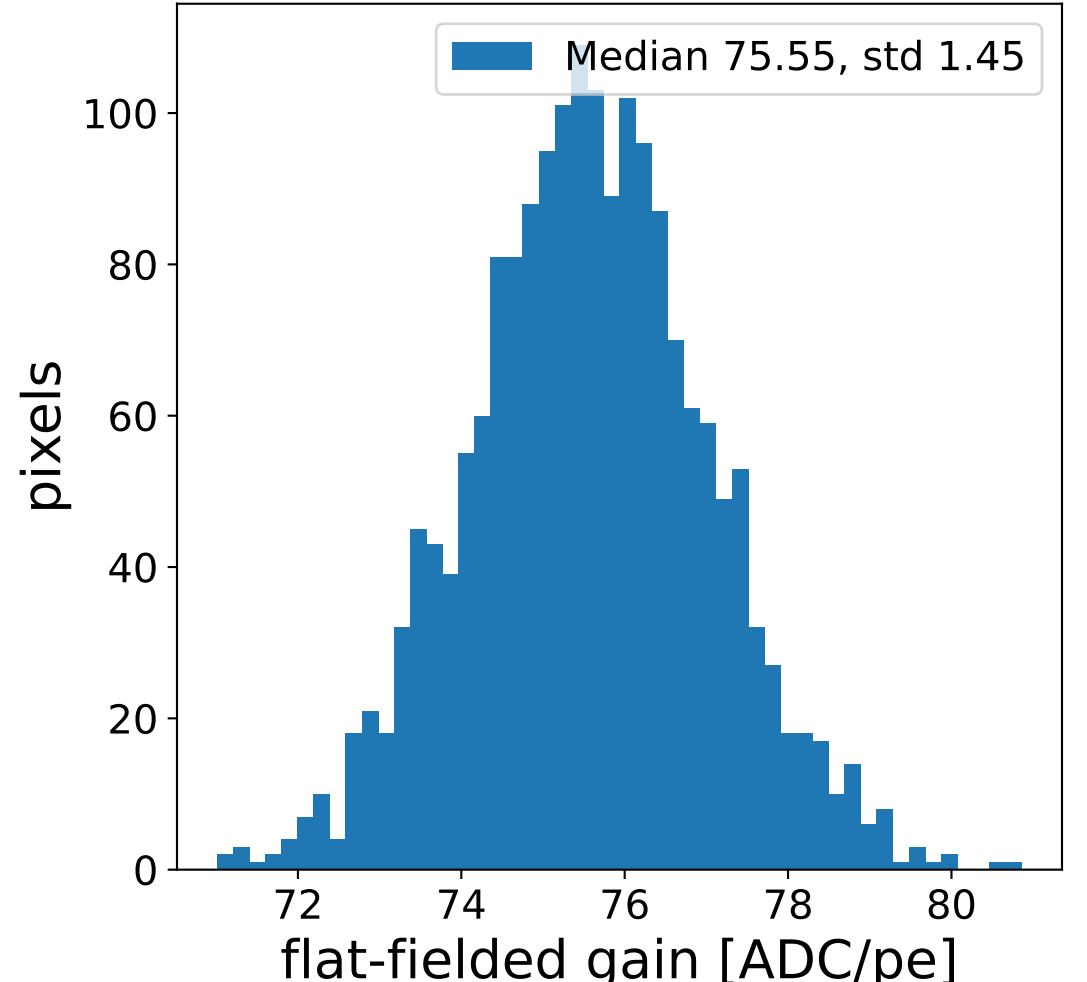

Run 7560

Run 7560

Run 7560 channel: HG

FF sample of 10000 events

pedestal sample of 10000 events

flat-fielded gain [ADC/pe]

Run 7560 channel: LG

FF sample of 10000 events

pedestal sample of 10000 events

flat-fielded gain [ADC/pe]