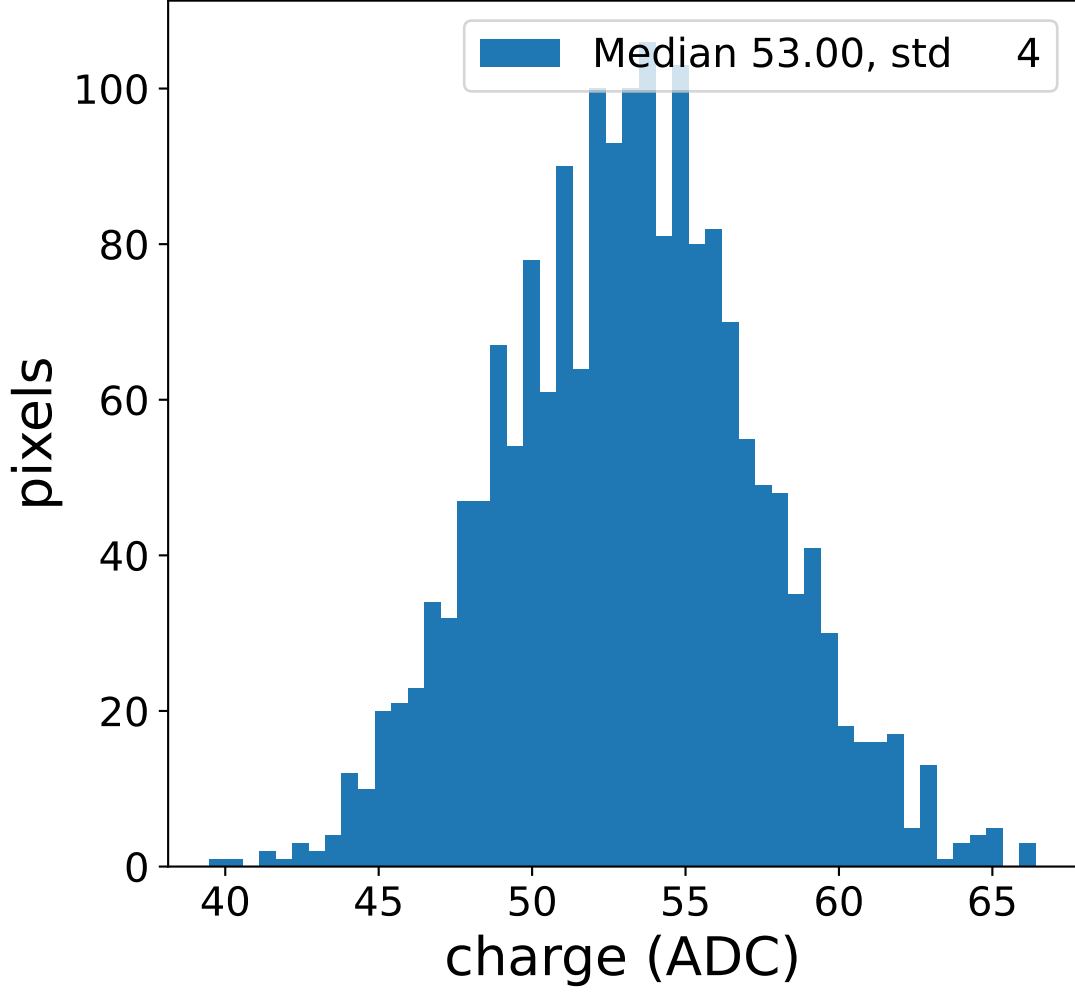

Run 7560

Run 7560

Run 7560 channel: HG

FF sample of 10000 events

pedestal sample of 10000 events

flat-fielded gain [ADC/pe]

Run 7560 channel: LG

FF sample of 10000 events

pedestal sample of 10000 events

flat-fielded gain [ADC/pe]