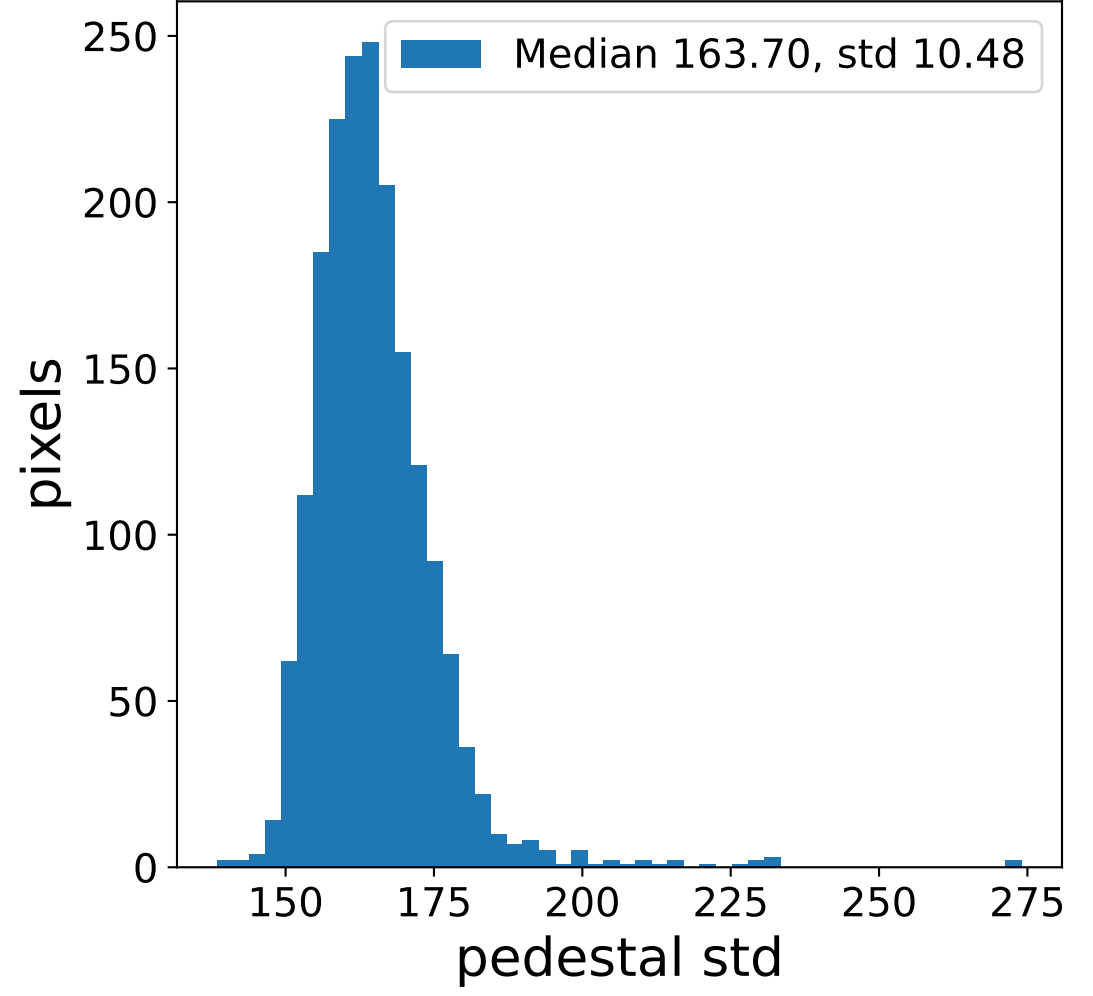

Run 7560

Run 7560

Run 7560 channel: HG

FF sample of 10000 events

pedestal sample of 10000 events

flat-fielded gain [ADC/pe]

Run 7560 channel: LG

FF sample of 10000 events

pedestal sample of 10000 events

flat-fielded gain [ADC/pe]