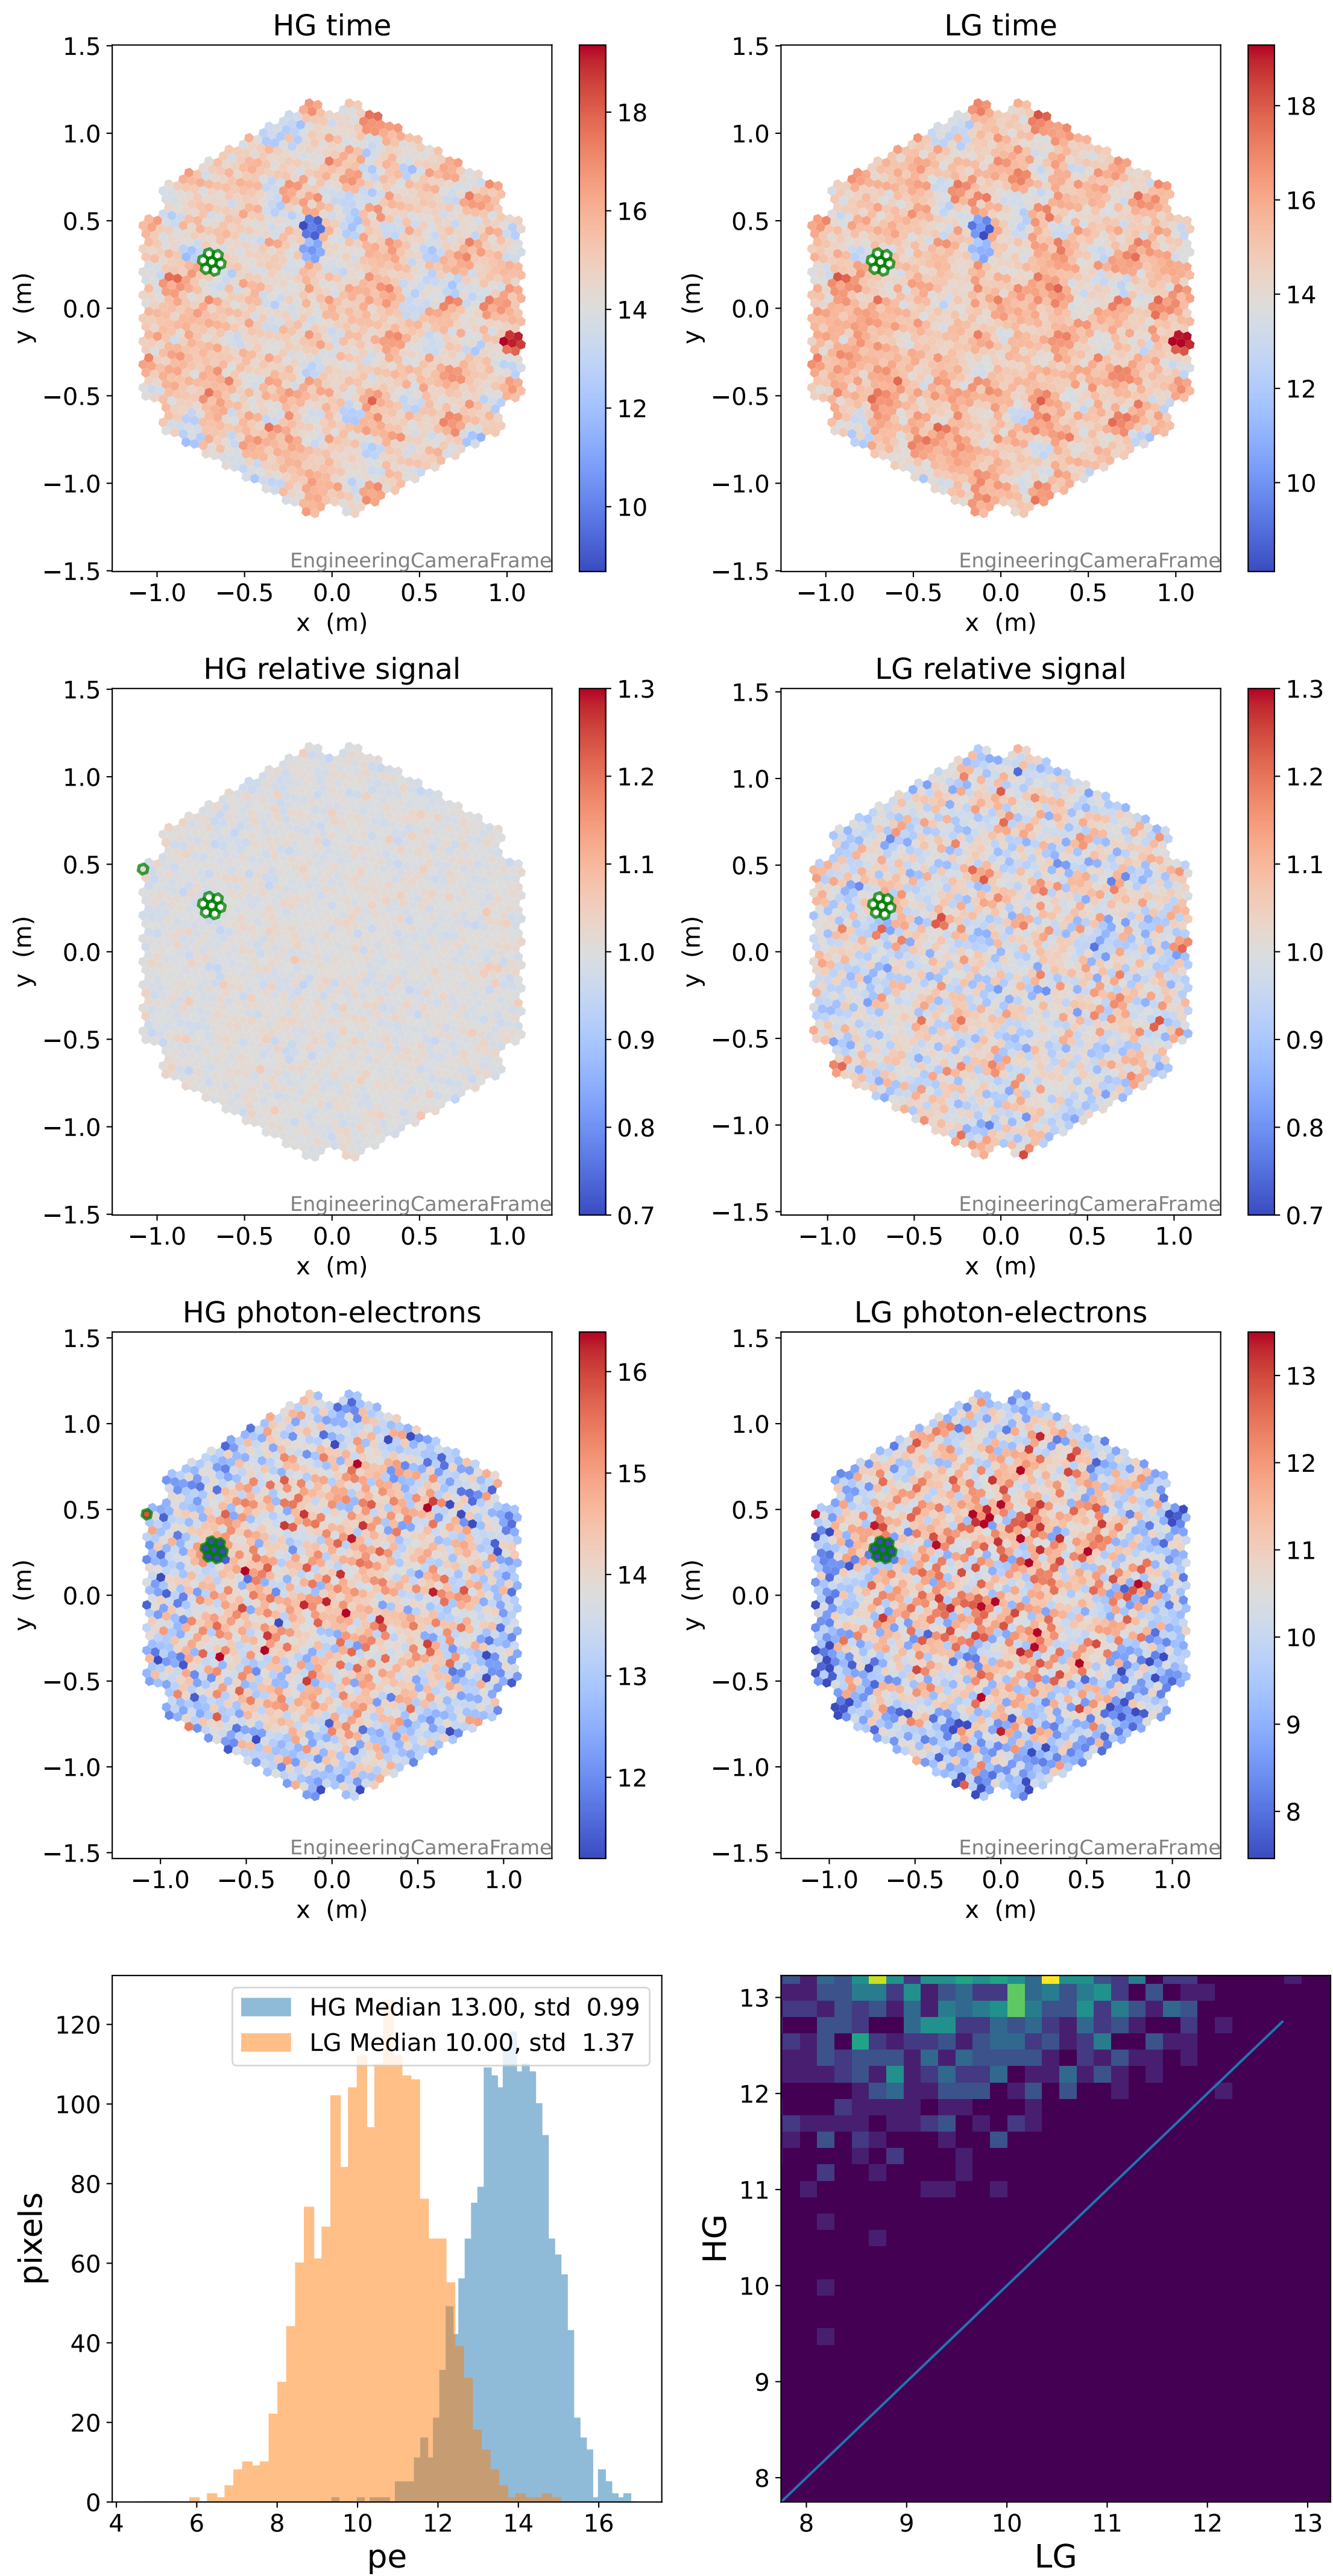

Run 7560

Run 7560

Run 7560 channel: HG

FF sample of 10000 events

pedestal sample of 10000 events

flat-fielded gain [ADC/pe]

Run 7560 channel: LG

FF sample of 10000 events

pedestal sample of 10000 events

flat-fielded gain [ADC/pe]