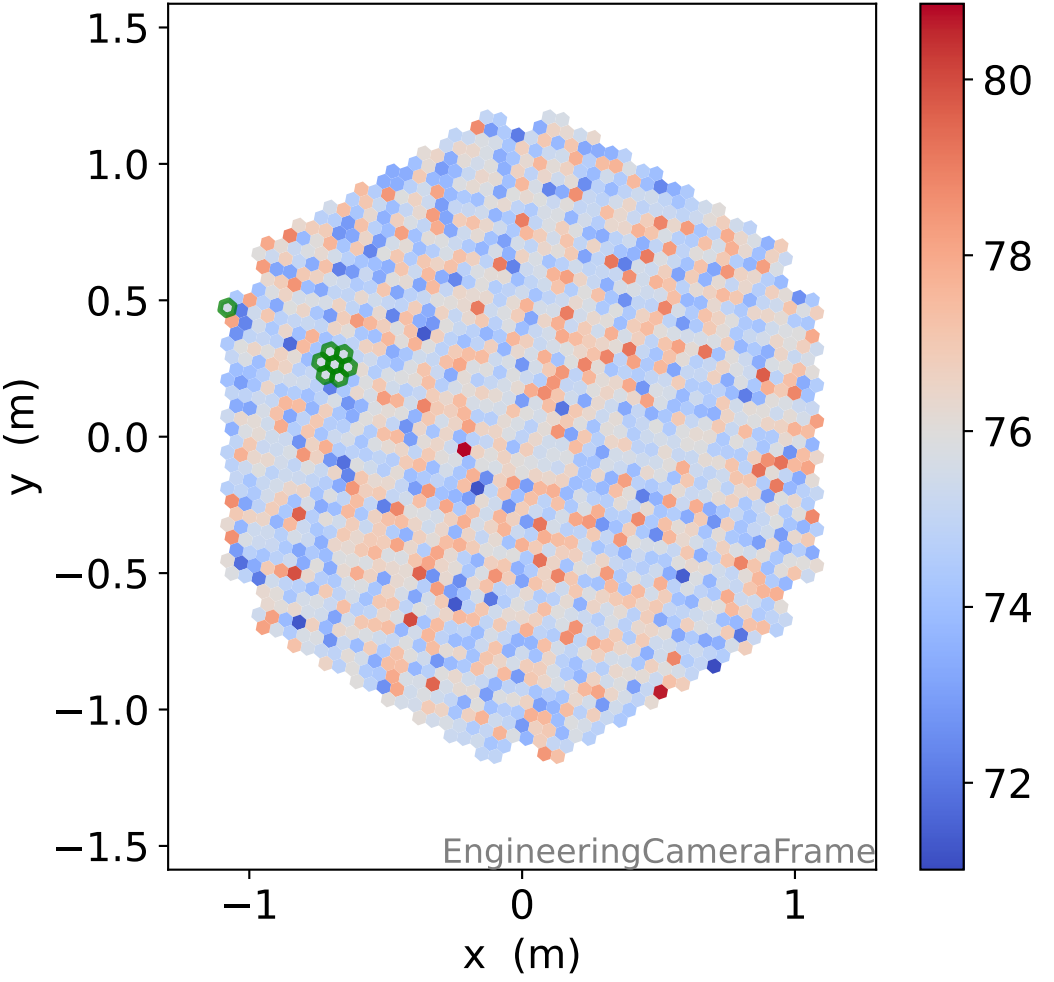

Run 7560

Run 7560

Run 7560 channel: HG

FF sample of 10000 events

pedestal sample of 10000 events

flat-fielded gain [ADC/pe]

Run 7560 channel: LG

FF sample of 10000 events

pedestal sample of 10000 events

flat-fielded gain [ADC/pe]