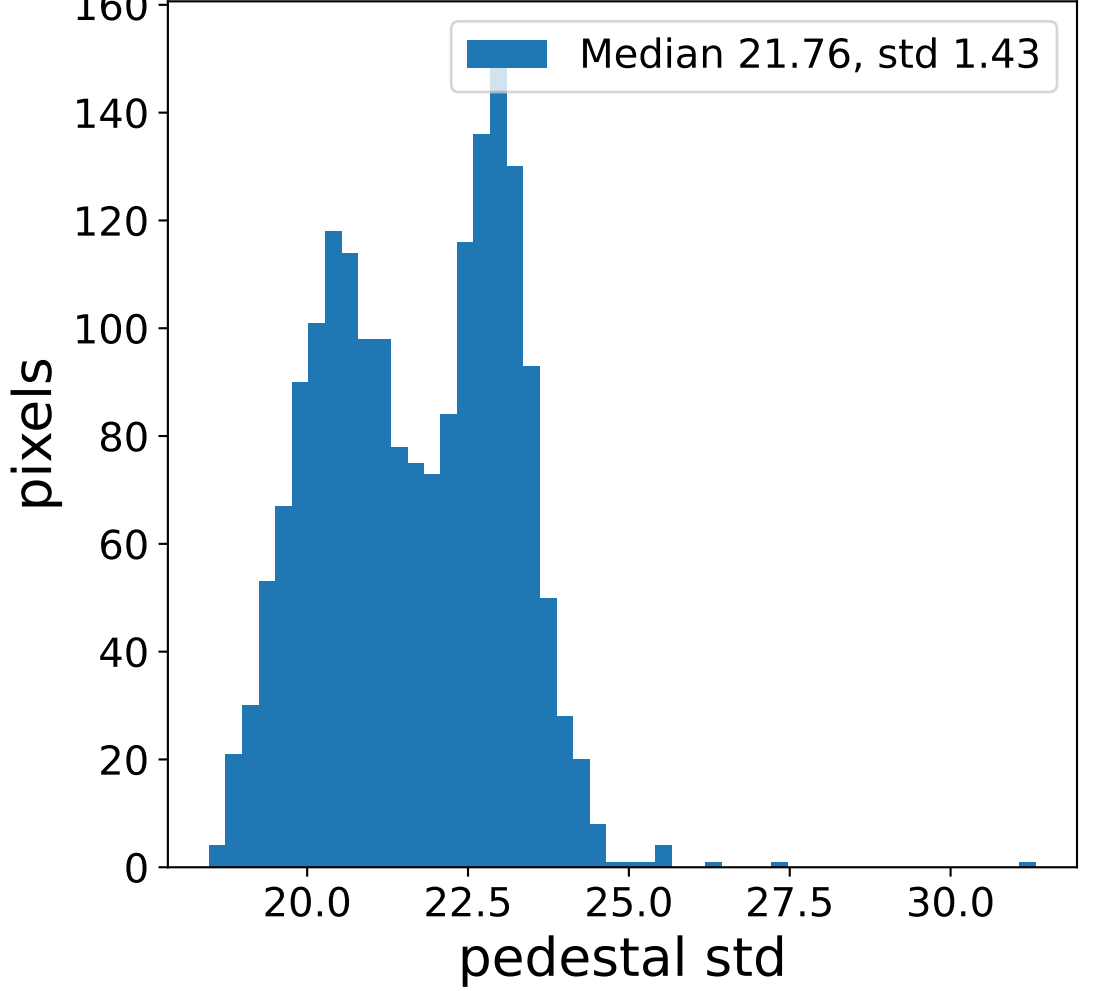

Run 7560

Run 7560

Run 7560 channel: HG

FF sample of 10000 events

pedestal sample of 10000 events

flat-fielded gain [ADC/pe]

Run 7560 channel: LG

FF sample of 10000 events

pedestal sample of 10000 events

flat-fielded gain [ADC/pe]