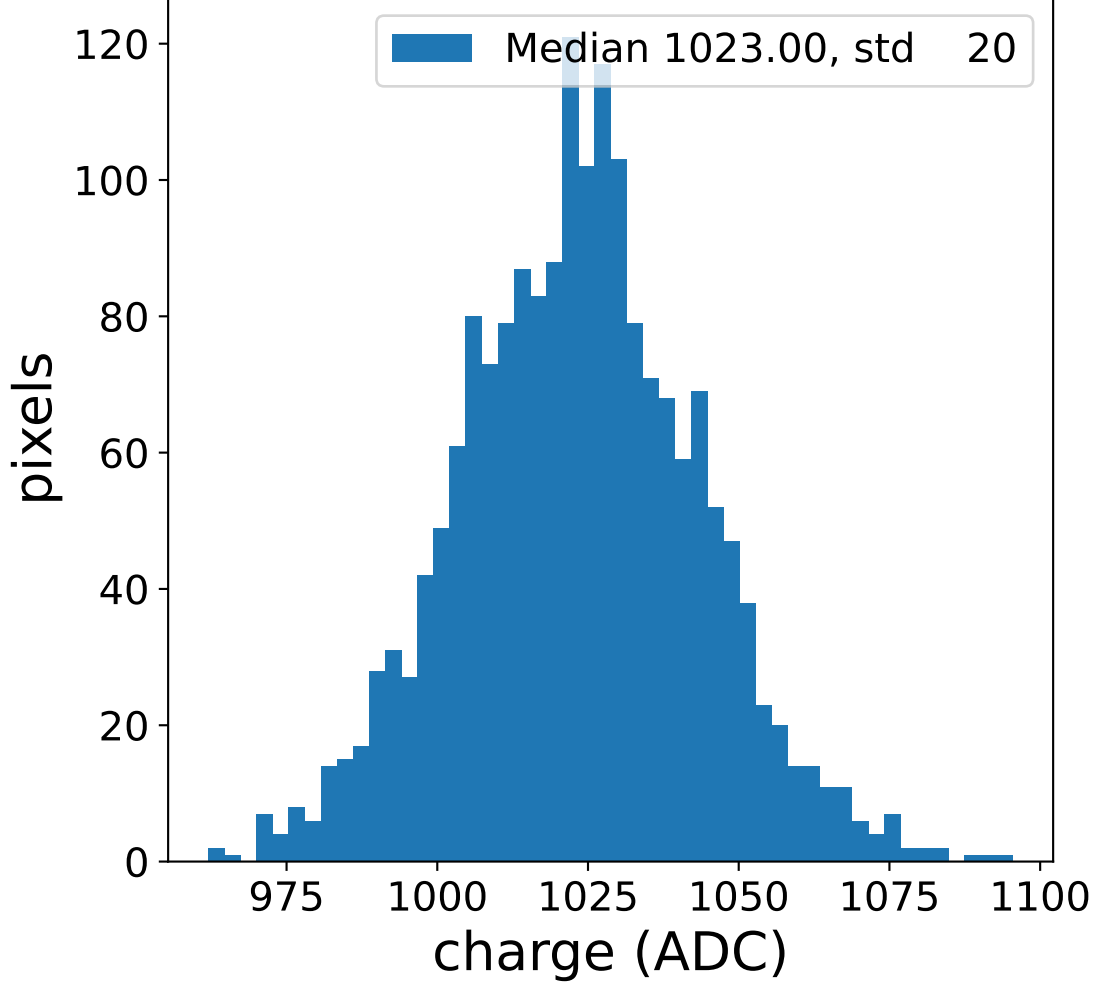

Run 7560

Run 7560

Run 7560 channel: HG

FF sample of 10000 events

pedestal sample of 10000 events

flat-fielded gain [ADC/pe]

Run 7560 channel: LG

FF sample of 10000 events

pedestal sample of 10000 events

flat-fielded gain [ADC/pe]