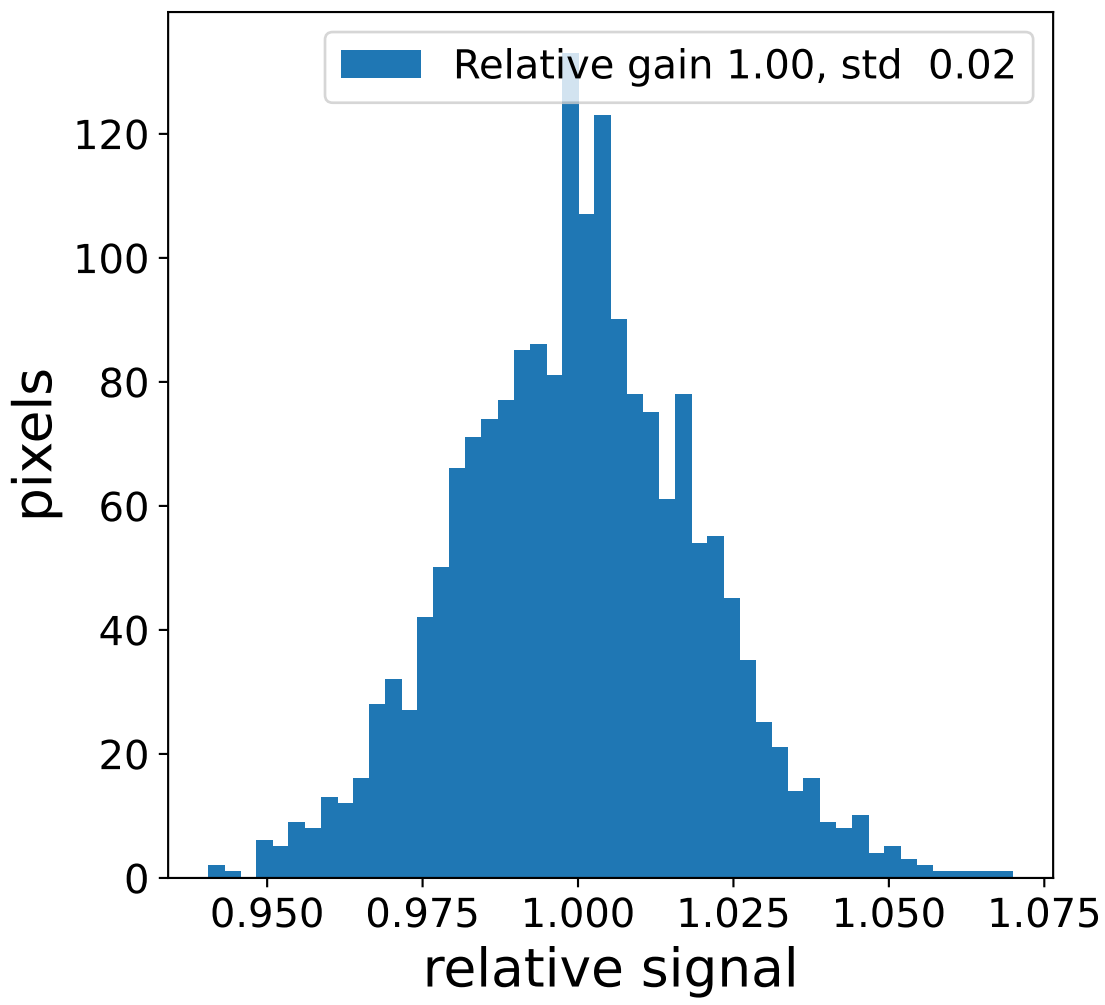

Run 7560

Run 7560

Run 7560 channel: HG

FF sample of 10000 events

pedestal sample of 10000 events

flat-fielded gain [ADC/pe]

Run 7560 channel: LG

FF sample of 10000 events

pedestal sample of 10000 events

flat-fielded gain [ADC/pe]