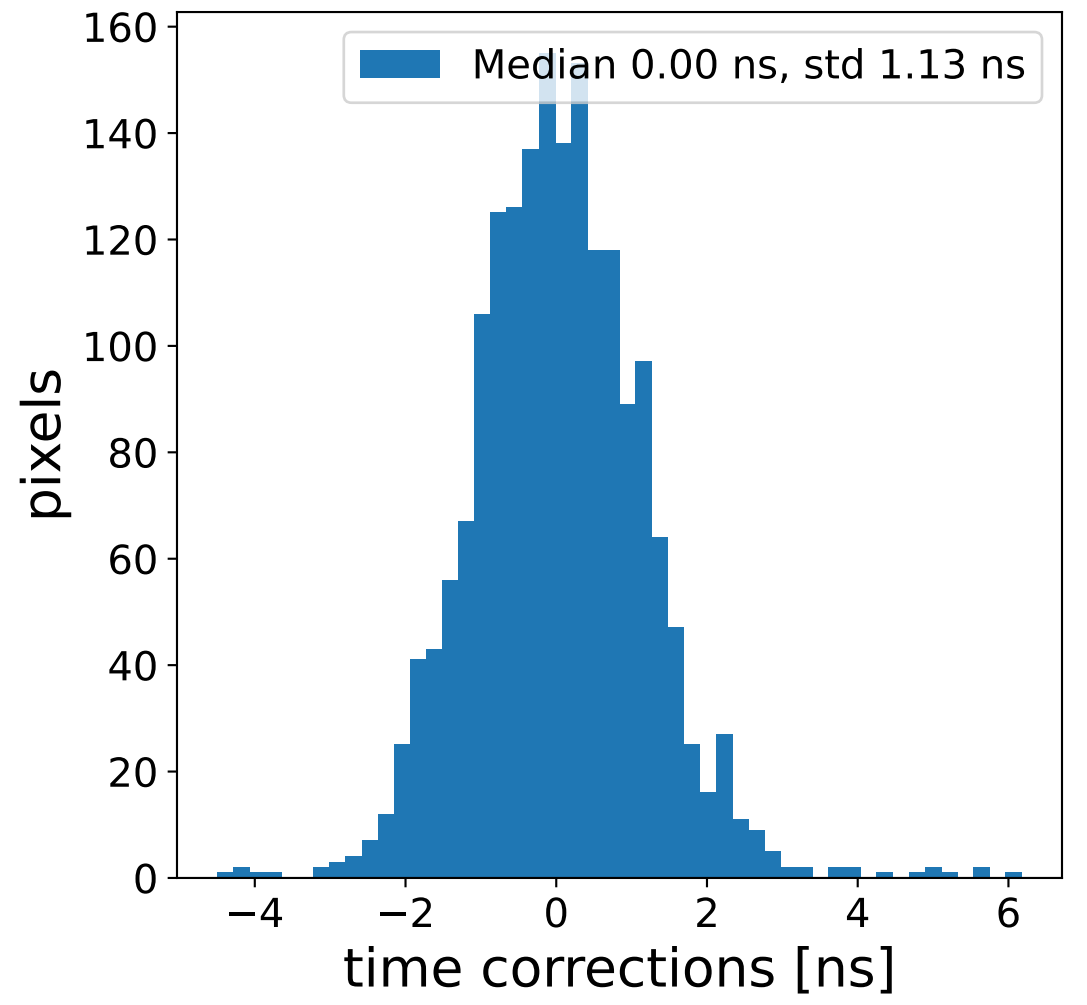

Run 7560

Run 7560

Run 7560 channel: HG

FF sample of 10000 events

pedestal sample of 10000 events

flat-fielded gain [ADC/pe]

Run 7560 channel: LG

FF sample of 10000 events

pedestal sample of 10000 events

flat-fielded gain [ADC/pe]