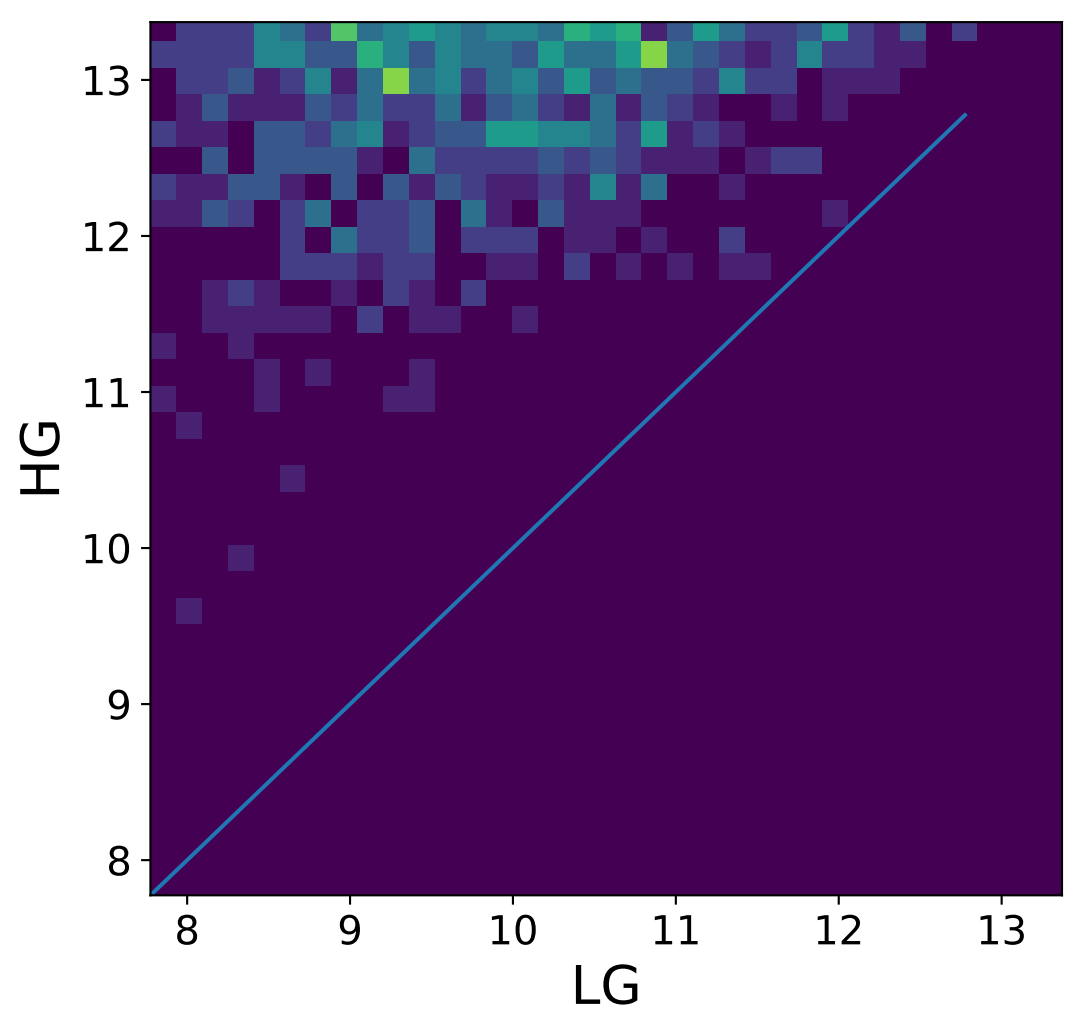

Run 7560

Run 7560

Run 7560 channel: HG

FF sample of 10000 events

pedestal sample of 10000 events

flat-fielded gain [ADC/pe]

Run 7560 channel: LG

FF sample of 10000 events

pedestal sample of 10000 events

flat-fielded gain [ADC/pe]