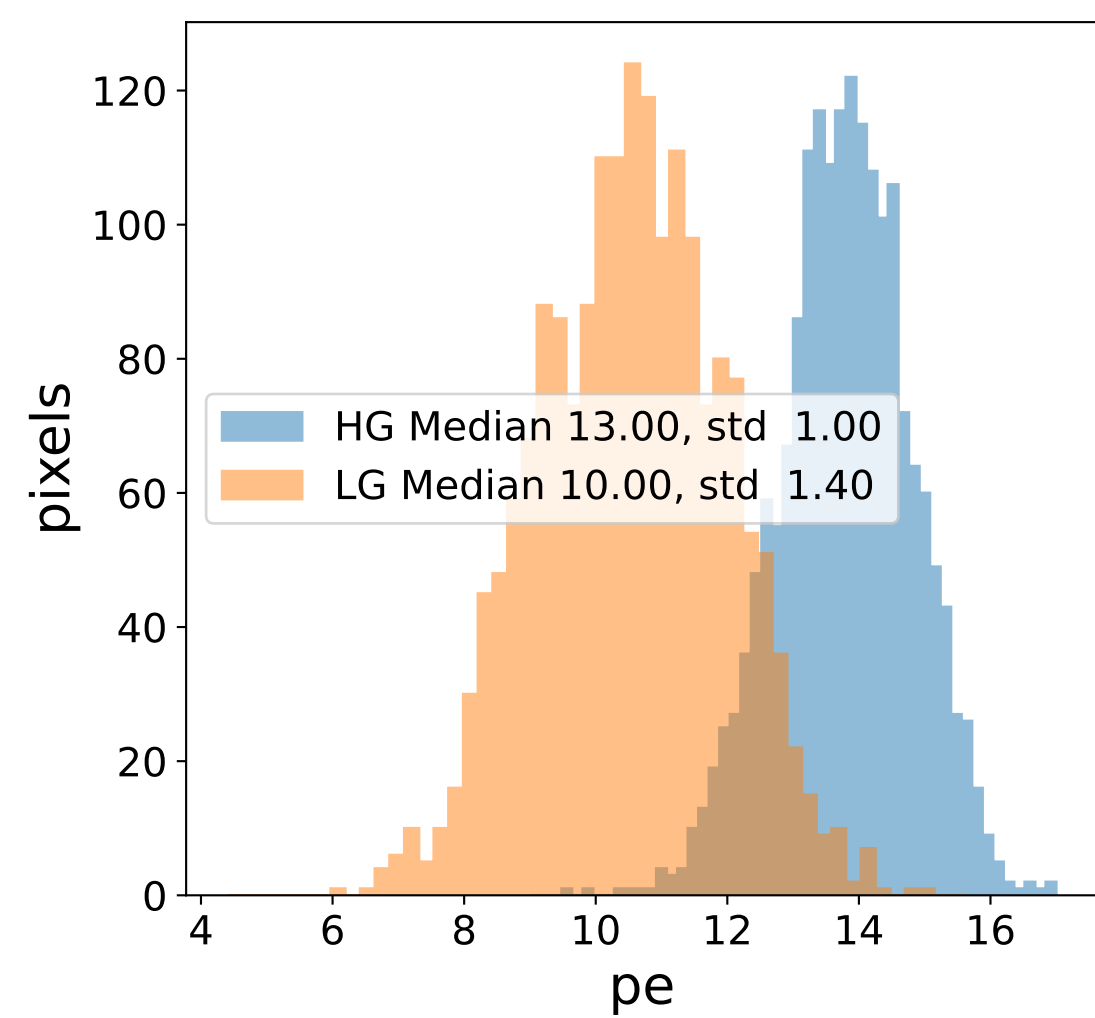

Run 7560

Run 7560

Run 7560 channel: HG

FF sample of 10000 events

pedestal sample of 10000 events

flat-fielded gain [ADC/pe]

Run 7560 channel: LG

FF sample of 10000 events

pedestal sample of 10000 events

flat-fielded gain [ADC/pe]