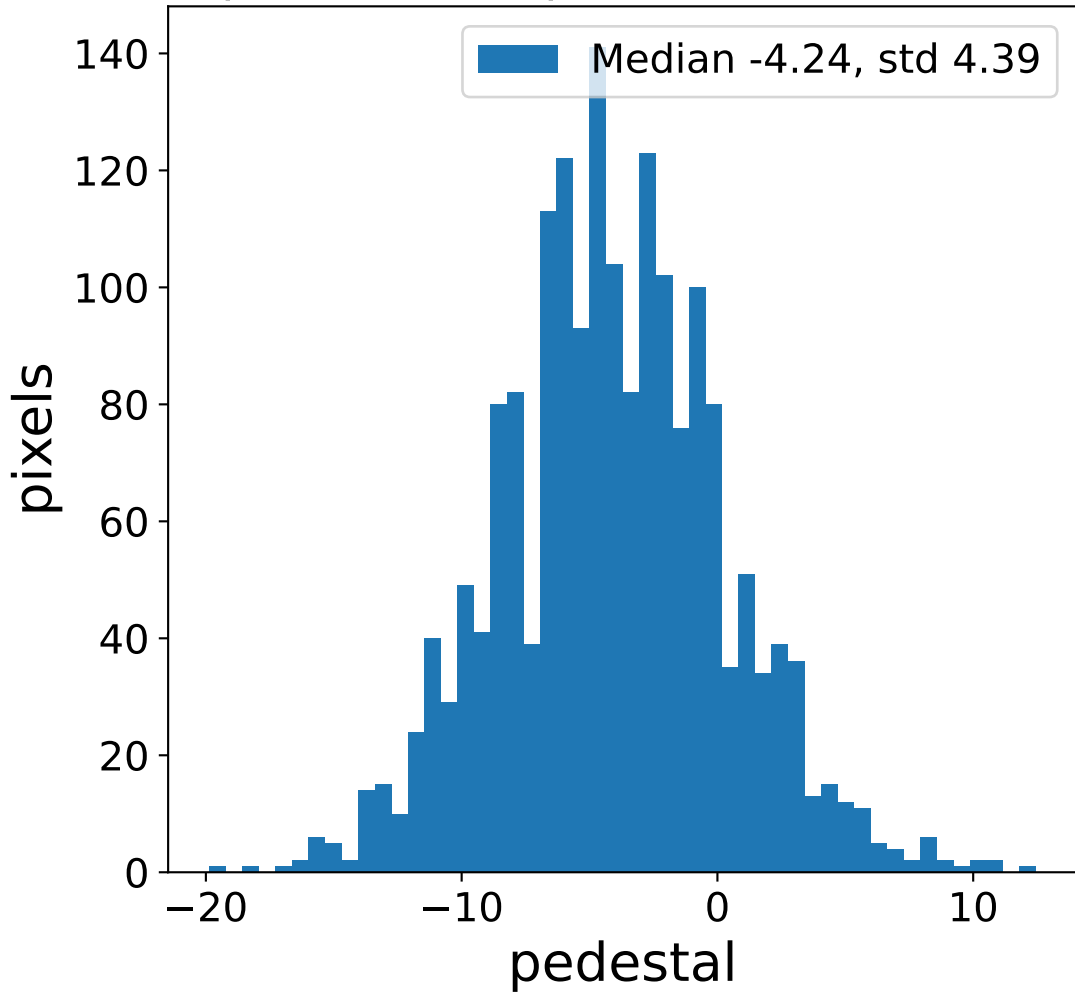

Run 7560

Run 7560

Run 7560 channel: HG

FF sample of 10000 events

pedestal sample of 10000 events

flat-fielded gain [ADC/pe]

Run 7560 channel: LG

FF sample of 10000 events

pedestal sample of 10000 events

flat-fielded gain [ADC/pe]