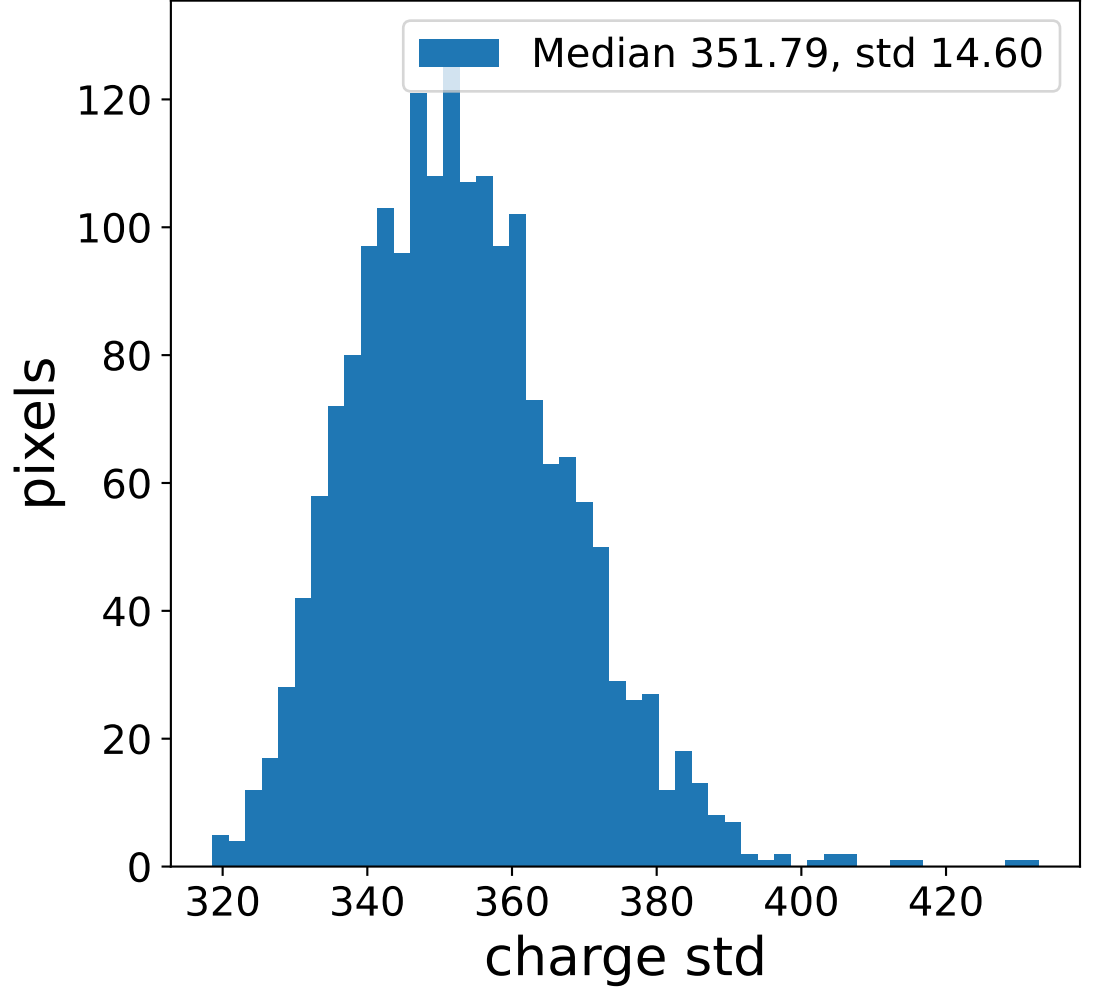

Run 7560

Run 7560

Run 7560 channel: HG

FF sample of 10000 events

pedestal sample of 10000 events

flat-fielded gain [ADC/pe]

Run 7560 channel: LG

FF sample of 10000 events

pedestal sample of 10000 events

flat-fielded gain [ADC/pe]