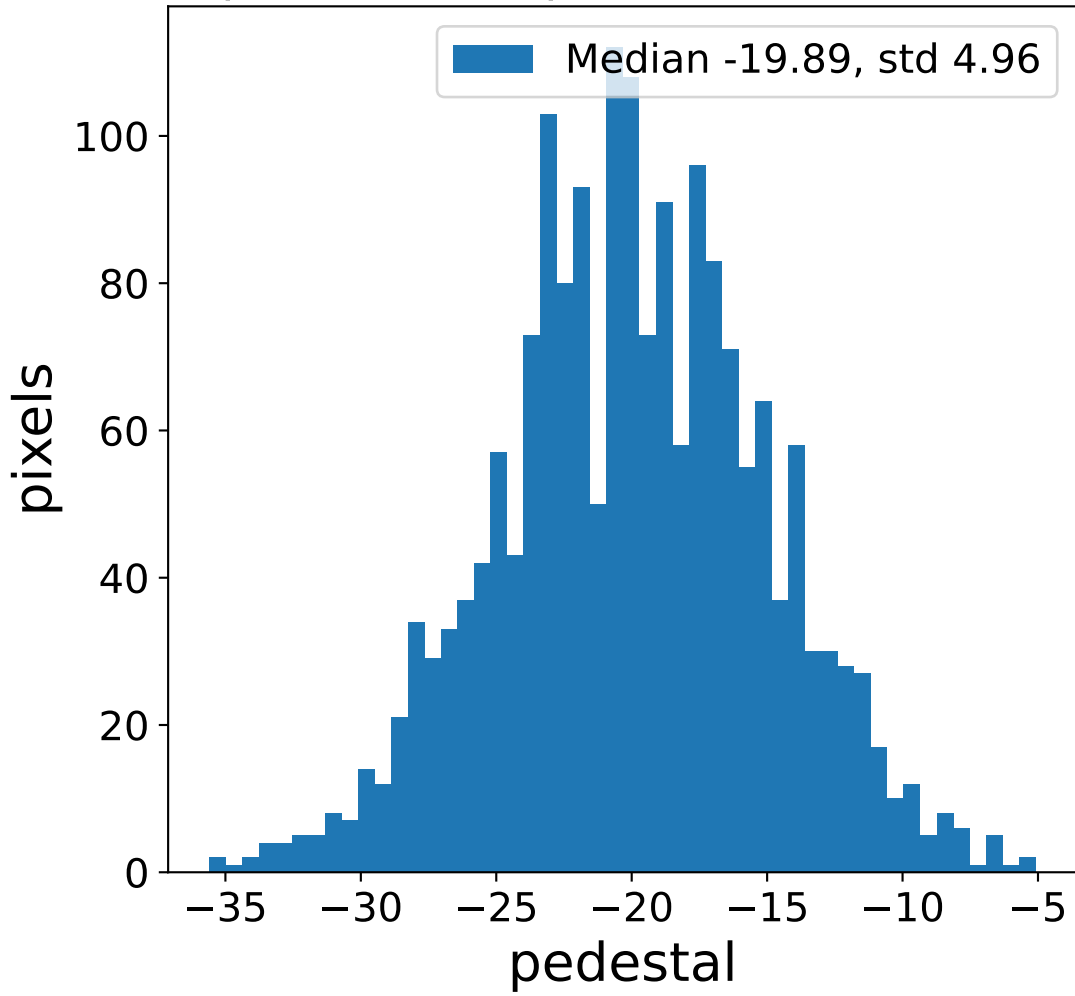

Run 7560

Run 7560

Run 7560 channel: HG

FF sample of 10000 events

pedestal sample of 10000 events

flat-fielded gain [ADC/pe]

Run 7560 channel: LG

FF sample of 10000 events

pedestal sample of 10000 events

flat-fielded gain [ADC/pe]