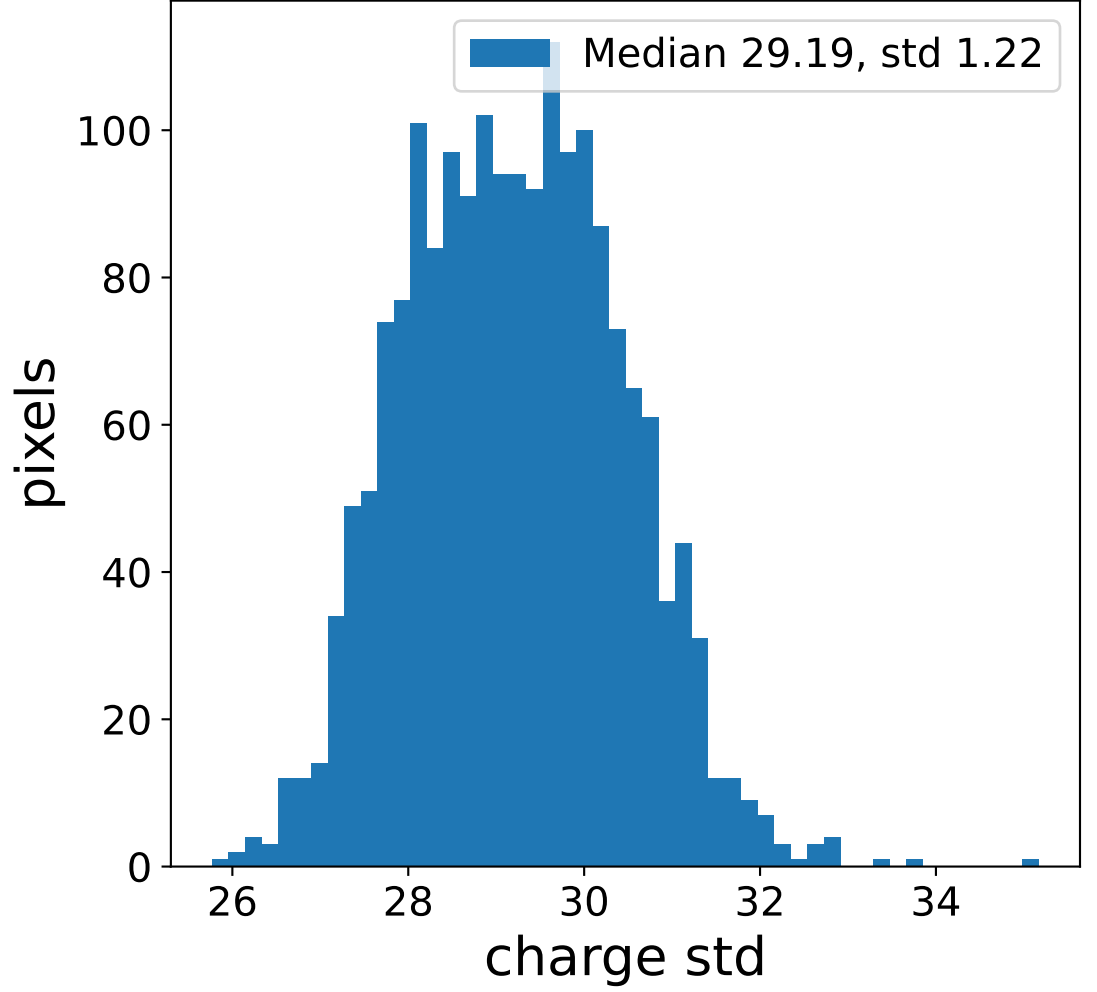

Run 7560

Run 7560

Run 7560 channel: HG

FF sample of 10000 events

pedestal sample of 10000 events

flat-fielded gain [ADC/pe]

Run 7560 channel: LG

FF sample of 10000 events

pedestal sample of 10000 events

flat-fielded gain [ADC/pe]