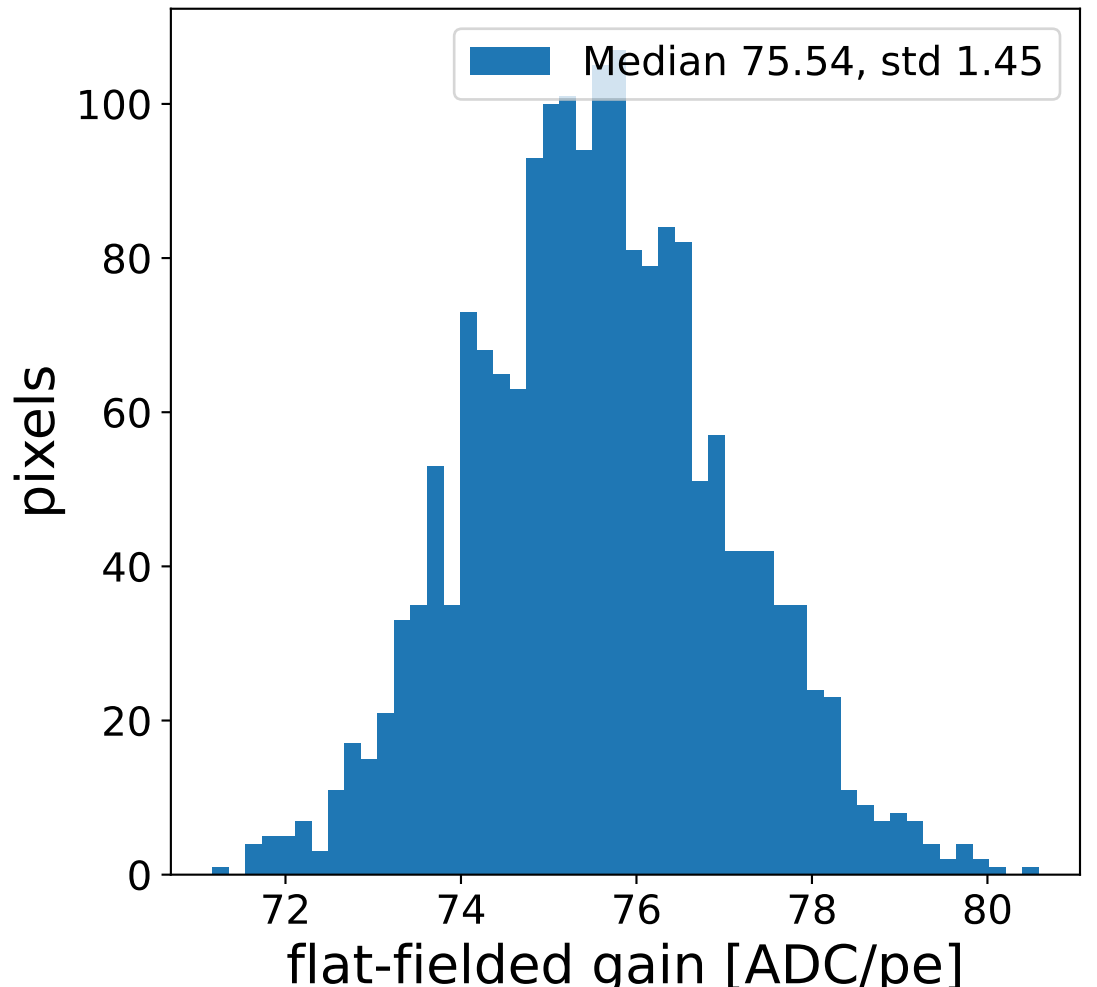

Run 7560

Run 7560

Run 7560 channel: HG

FF sample of 10000 events

pedestal sample of 10000 events

flat-fielded gain [ADC/pe]

Run 7560 channel: LG

FF sample of 10000 events

pedestal sample of 10000 events

flat-fielded gain [ADC/pe]