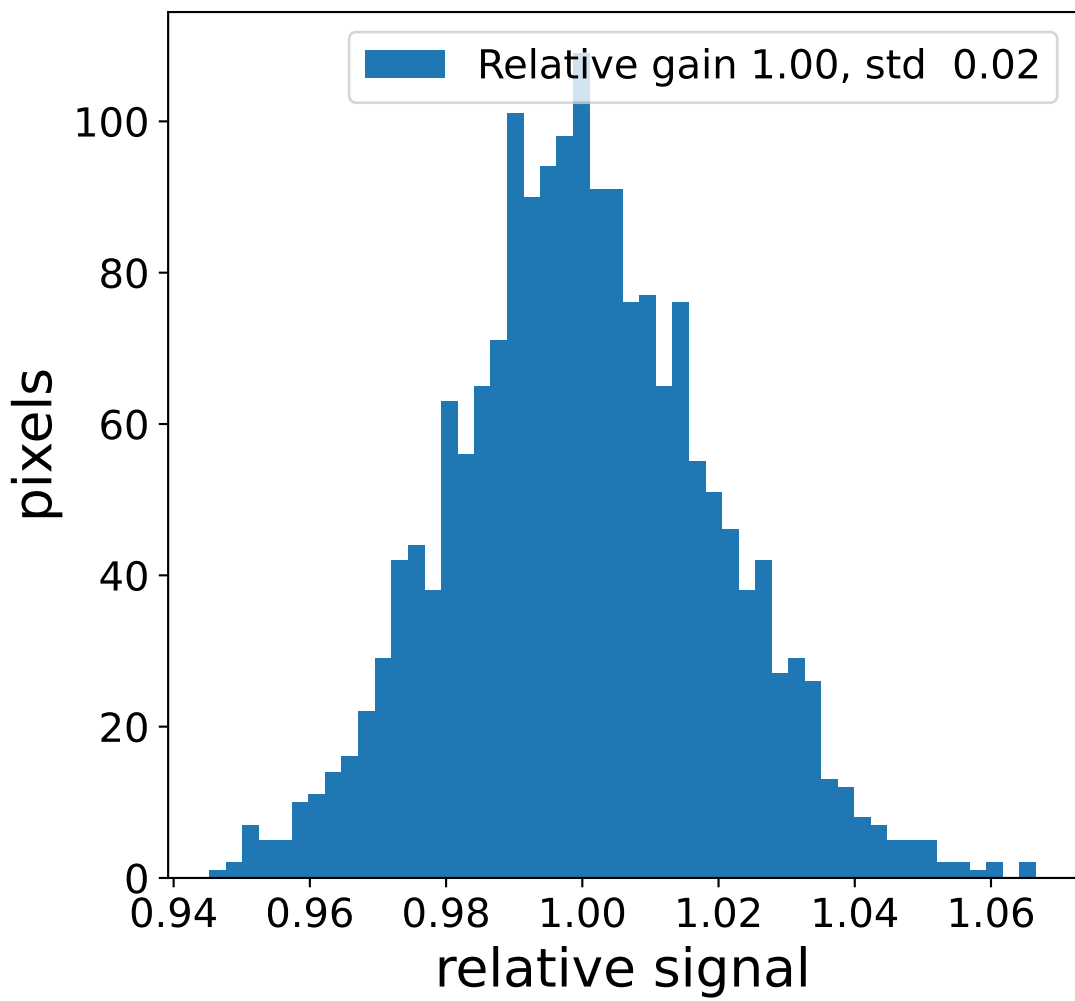

Run 7560

Run 7560

Run 7560 channel: HG

FF sample of 10000 events

pedestal sample of 10000 events

flat-fielded gain [ADC/pe]

Run 7560 channel: LG

FF sample of 10000 events

pedestal sample of 10000 events

flat-fielded gain [ADC/pe]