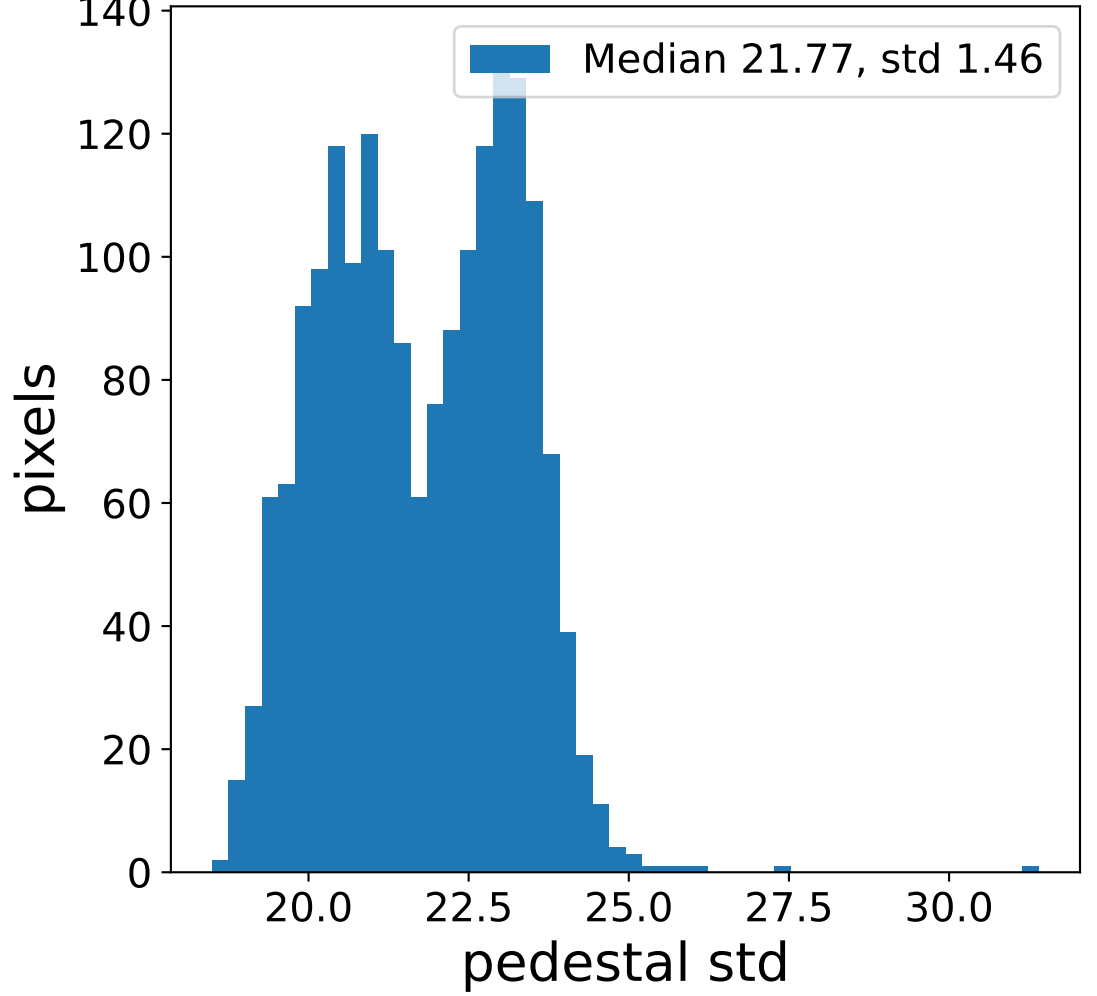

Run 7560

Run 7560

Run 7560 channel: HG

FF sample of 10000 events

pedestal sample of 10000 events

flat-fielded gain [ADC/pe]

Run 7560 channel: LG

FF sample of 10000 events

pedestal sample of 10000 events

flat-fielded gain [ADC/pe]