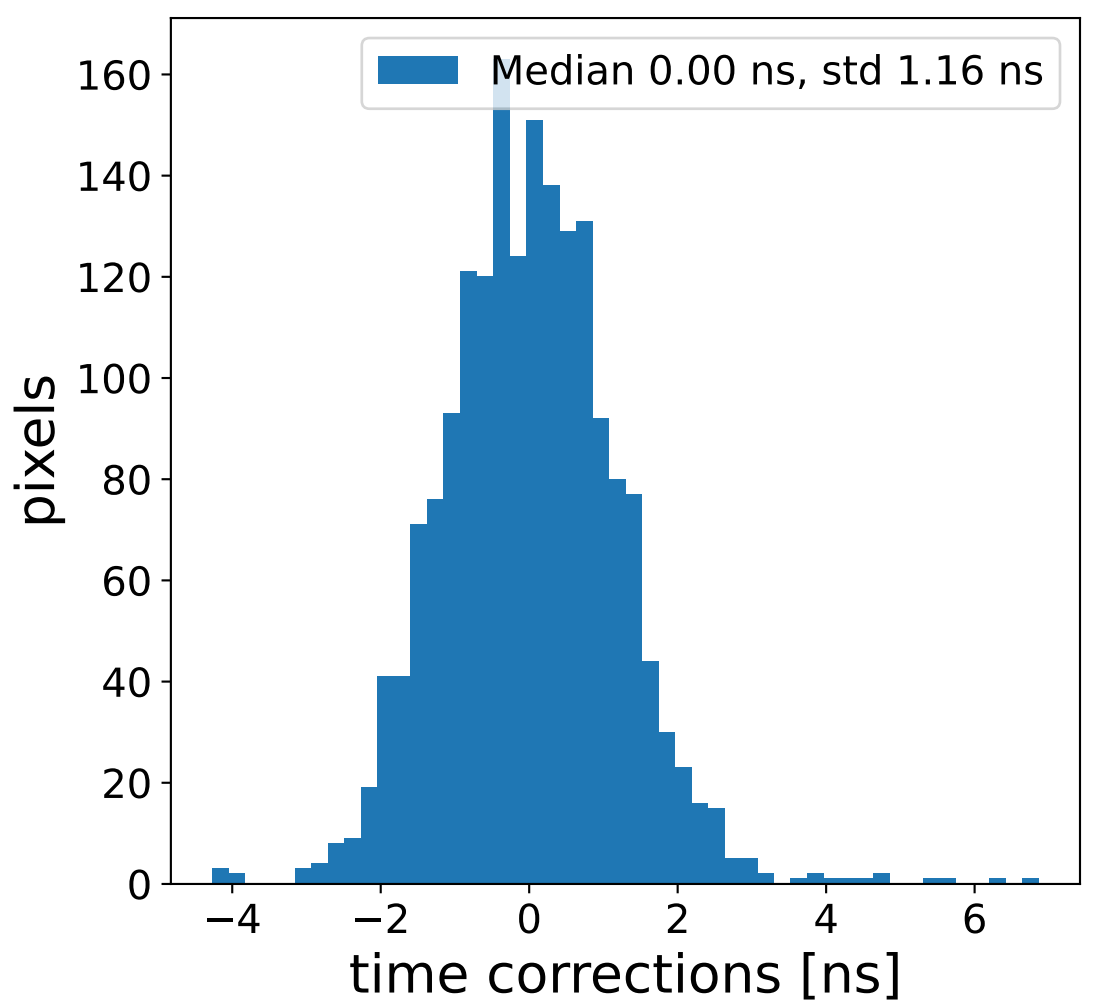

Run 7560

Run 7560

Run 7560 channel: HG

FF sample of 10000 events

pedestal sample of 10000 events

flat-fielded gain [ADC/pe]

Run 7560 channel: LG

FF sample of 10000 events

pedestal sample of 10000 events

flat-fielded gain [ADC/pe]