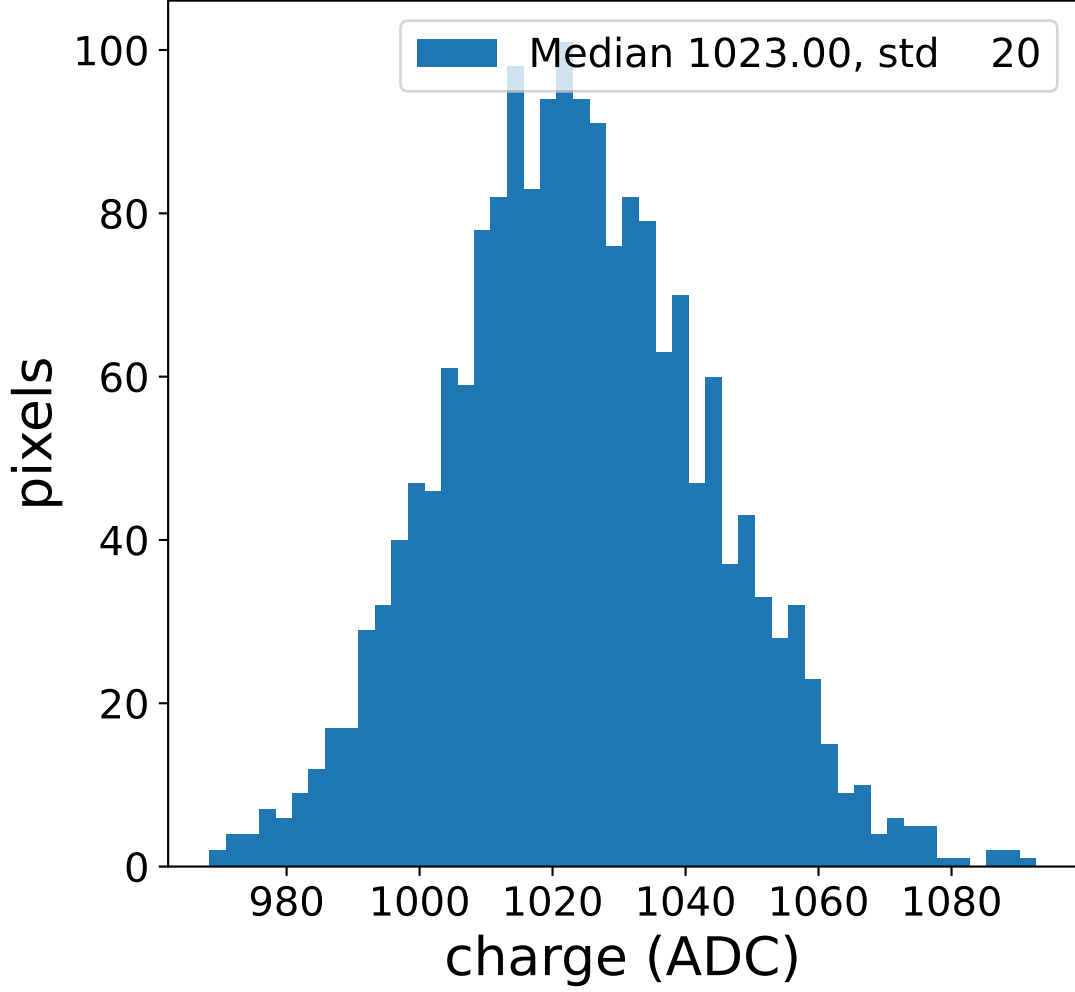

Run 7560

Run 7560

Run 7560 channel: HG

FF sample of 10000 events

pedestal sample of 10000 events

flat-fielded gain [ADC/pe]

Run 7560 channel: LG

FF sample of 10000 events

pedestal sample of 10000 events

flat-fielded gain [ADC/pe]