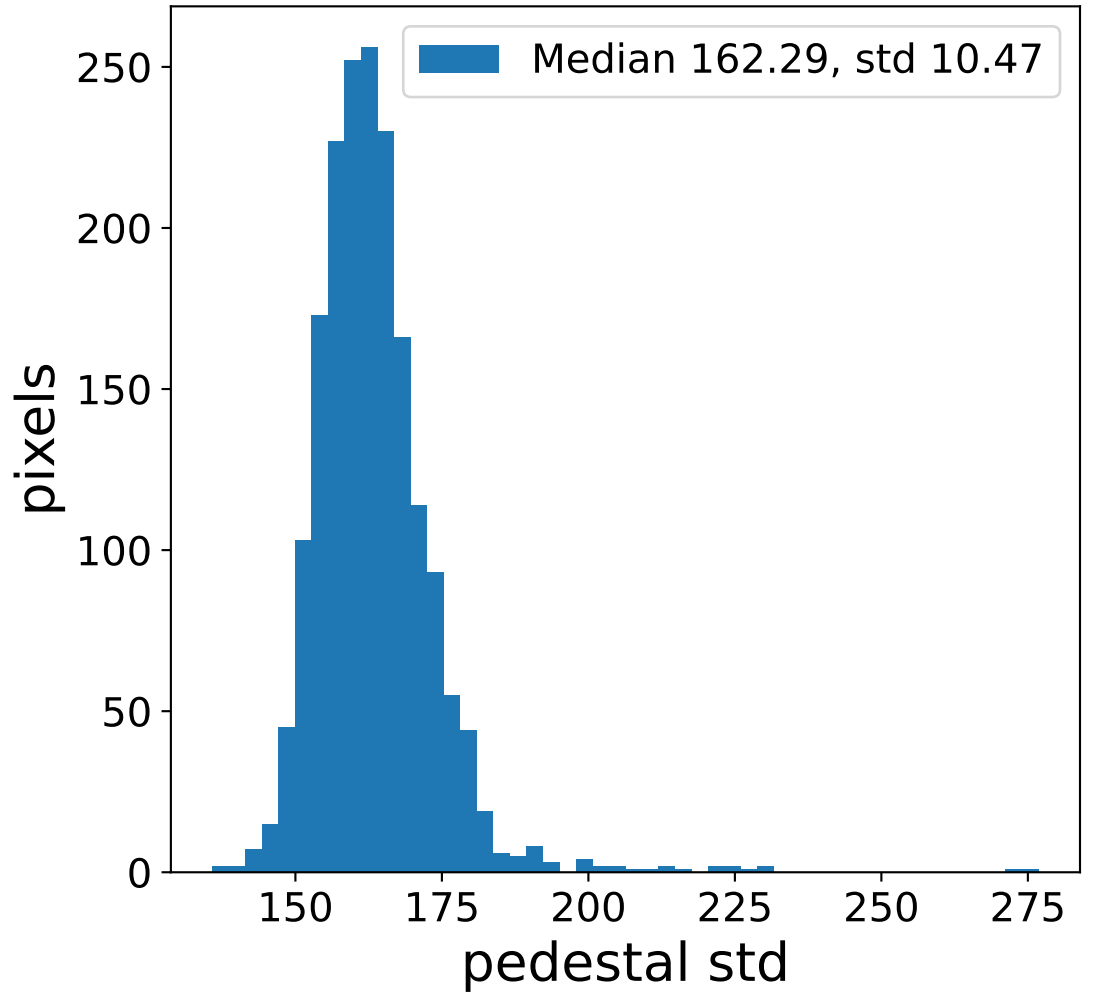

Run 7560

Run 7560

Run 7560 channel: HG

FF sample of 10000 events

pedestal sample of 10000 events

flat-fielded gain [ADC/pe]

Run 7560 channel: LG

FF sample of 10000 events

pedestal sample of 10000 events

flat-fielded gain [ADC/pe]