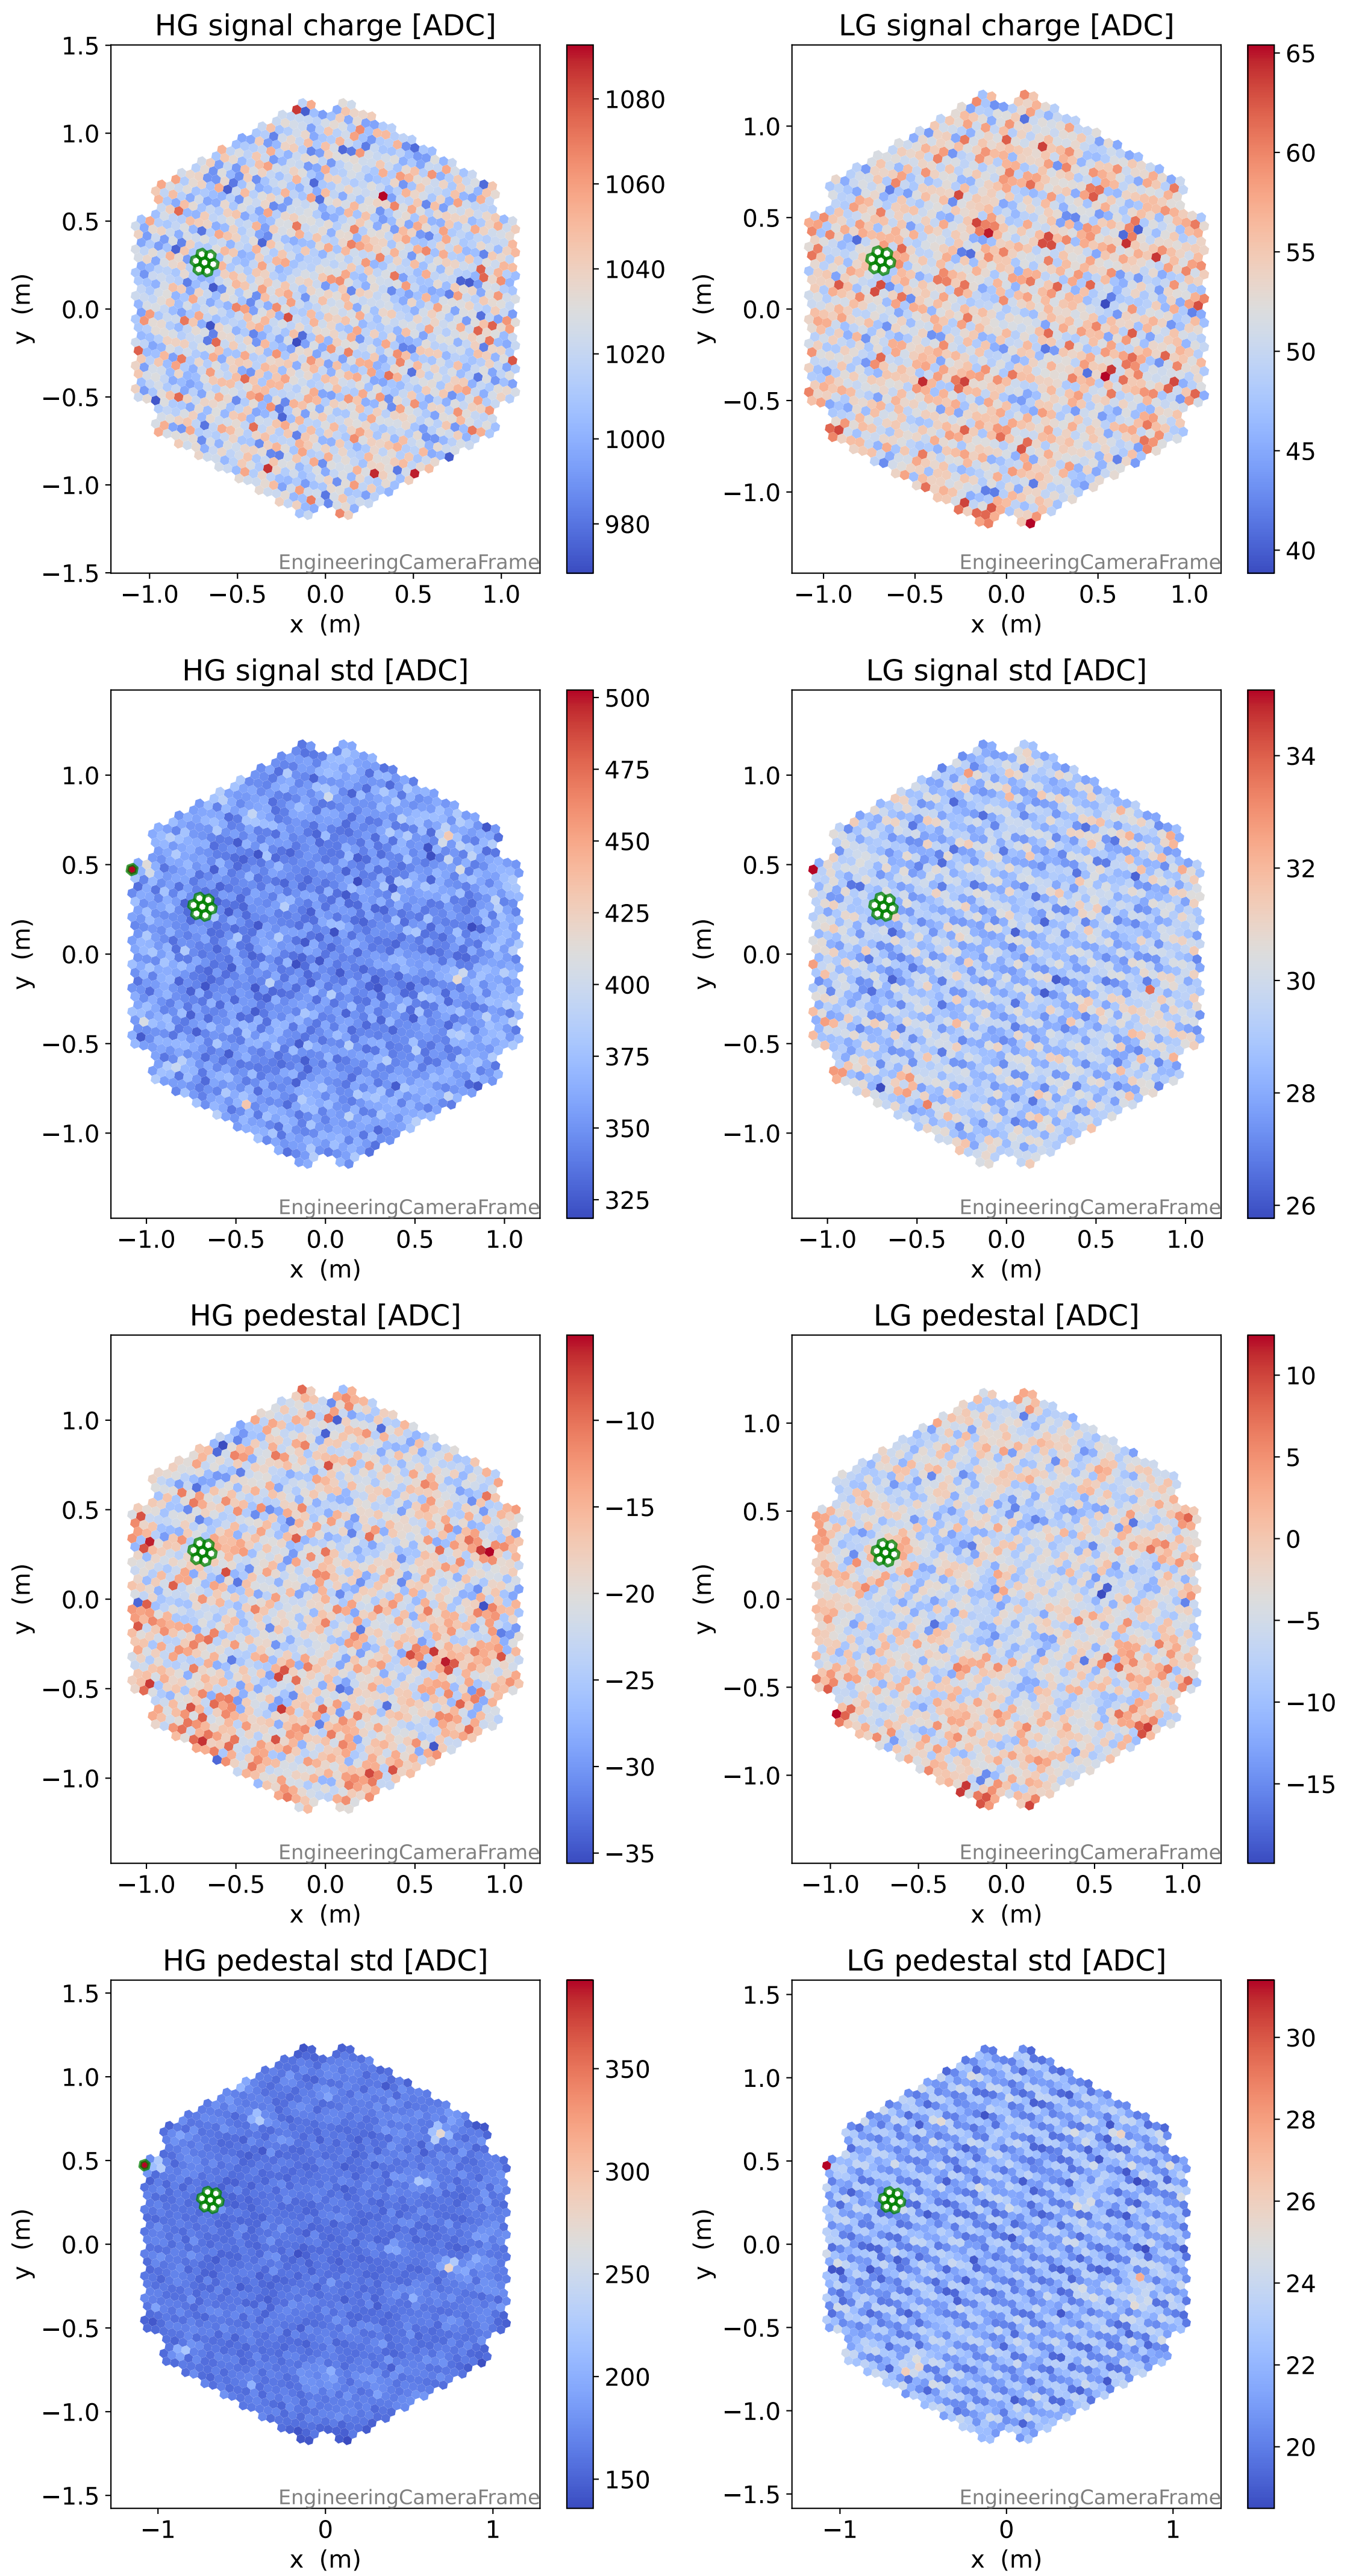

Run 7560

Run 7560

Run 7560 channel: HG

FF sample of 10000 events

pedestal sample of 10000 events

flat-fielded gain [ADC/pe]

Run 7560 channel: LG

FF sample of 10000 events

pedestal sample of 10000 events

flat-fielded gain [ADC/pe]