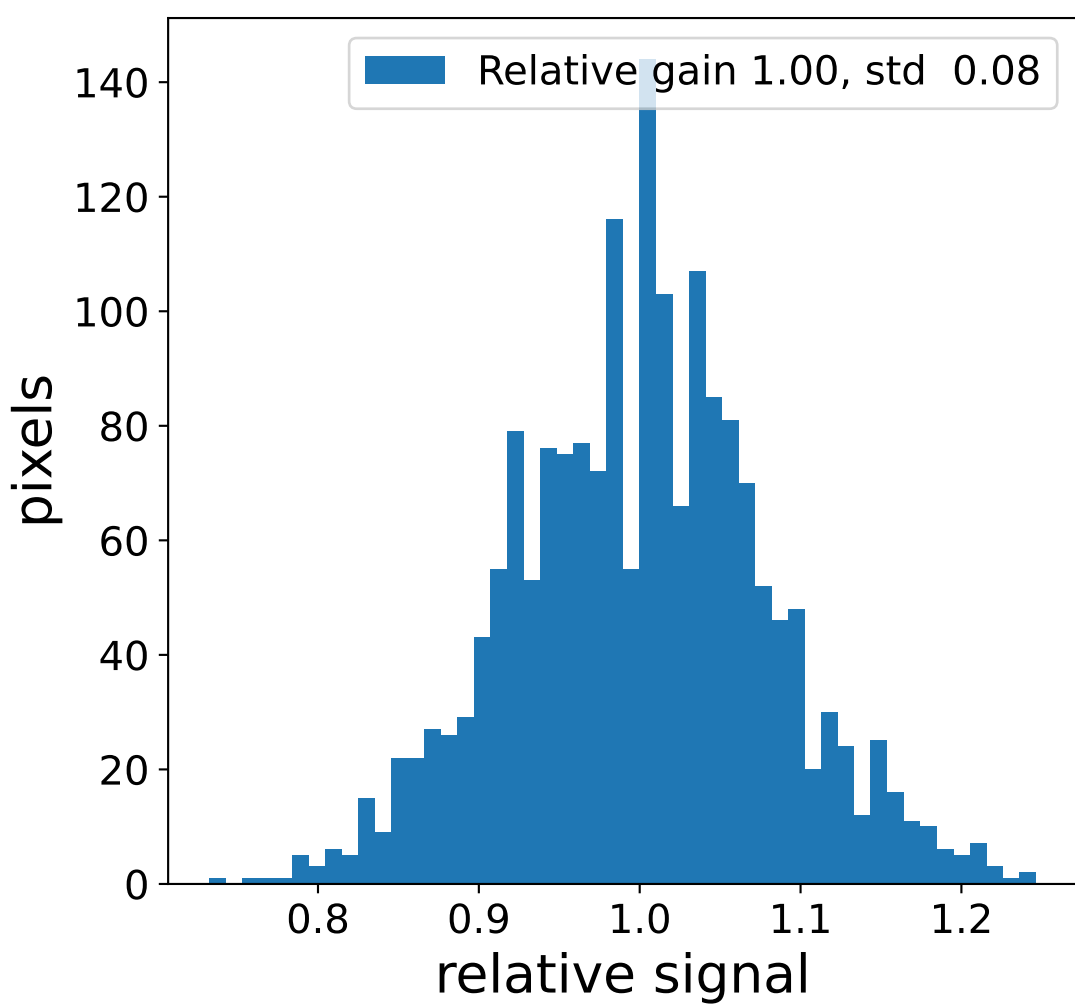

Run 7560

Run 7560

Run 7560 channel: HG

FF sample of 10000 events

pedestal sample of 10000 events

flat-fielded gain [ADC/pe]

Run 7560 channel: LG

FF sample of 10000 events

pedestal sample of 10000 events

flat-fielded gain [ADC/pe]