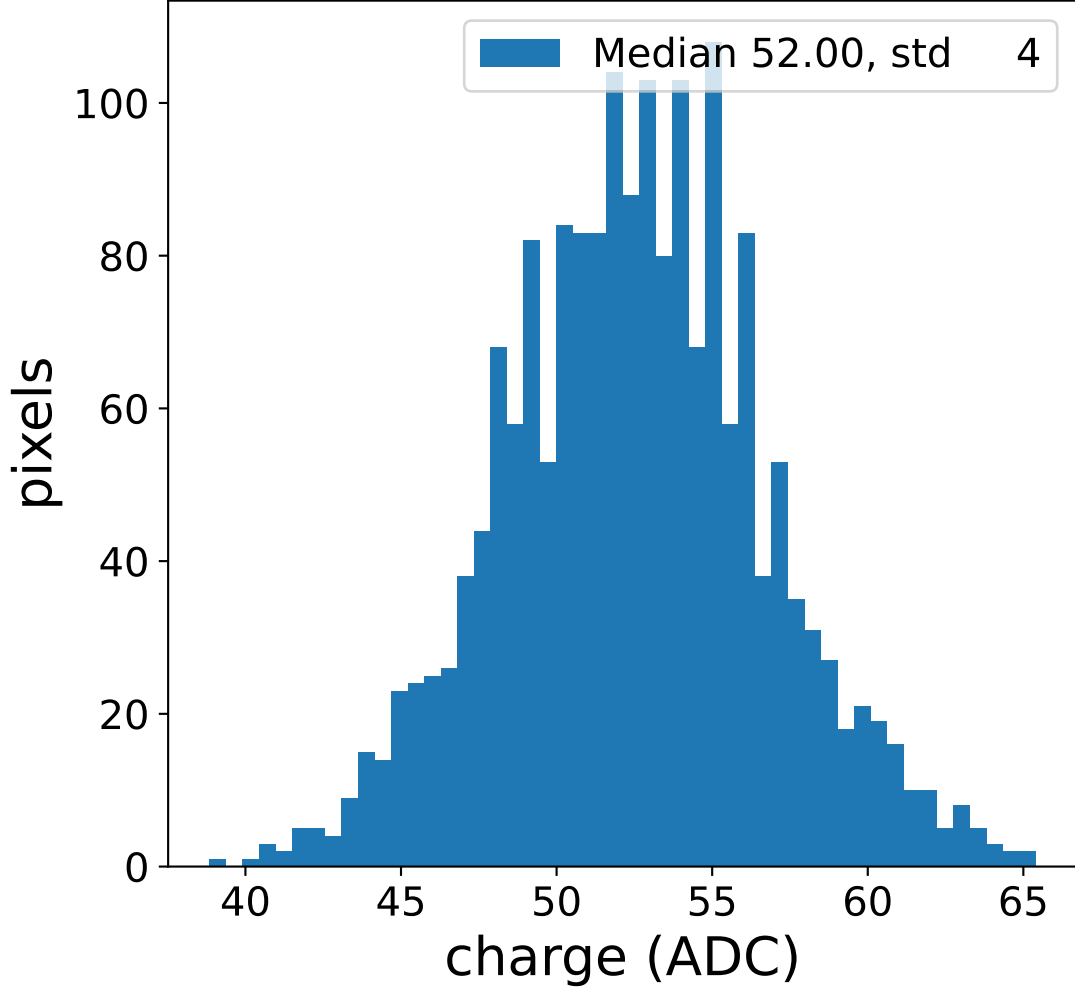

Run 7560

Run 7560

Run 7560 channel: HG

FF sample of 10000 events

pedestal sample of 10000 events

flat-fielded gain [ADC/pe]

Run 7560 channel: LG

FF sample of 10000 events

pedestal sample of 10000 events

flat-fielded gain [ADC/pe]