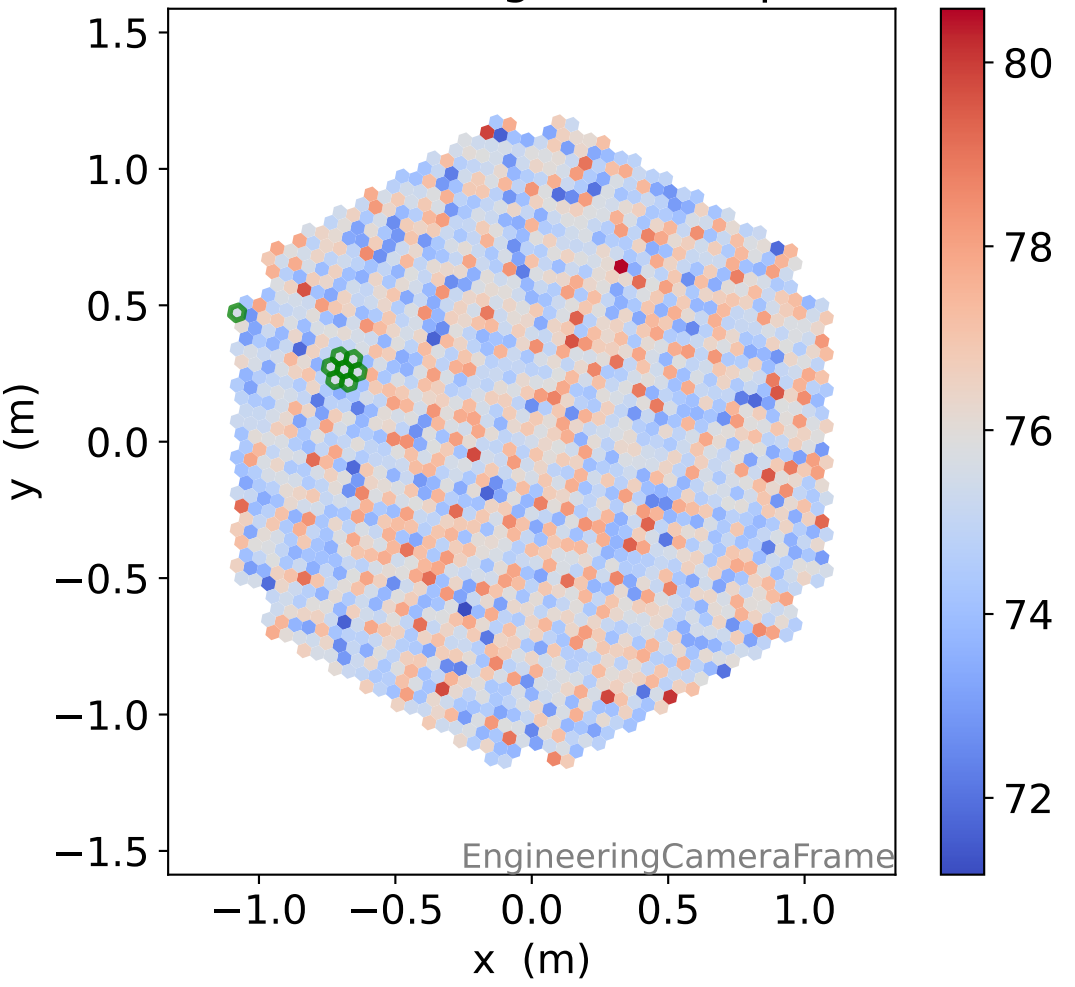

Run 7560

Run 7560

Run 7560 channel: HG

FF sample of 10000 events

pedestal sample of 10000 events

flat-fielded gain [ADC/pe]

Run 7560 channel: LG

FF sample of 10000 events

pedestal sample of 10000 events

flat-fielded gain [ADC/pe]