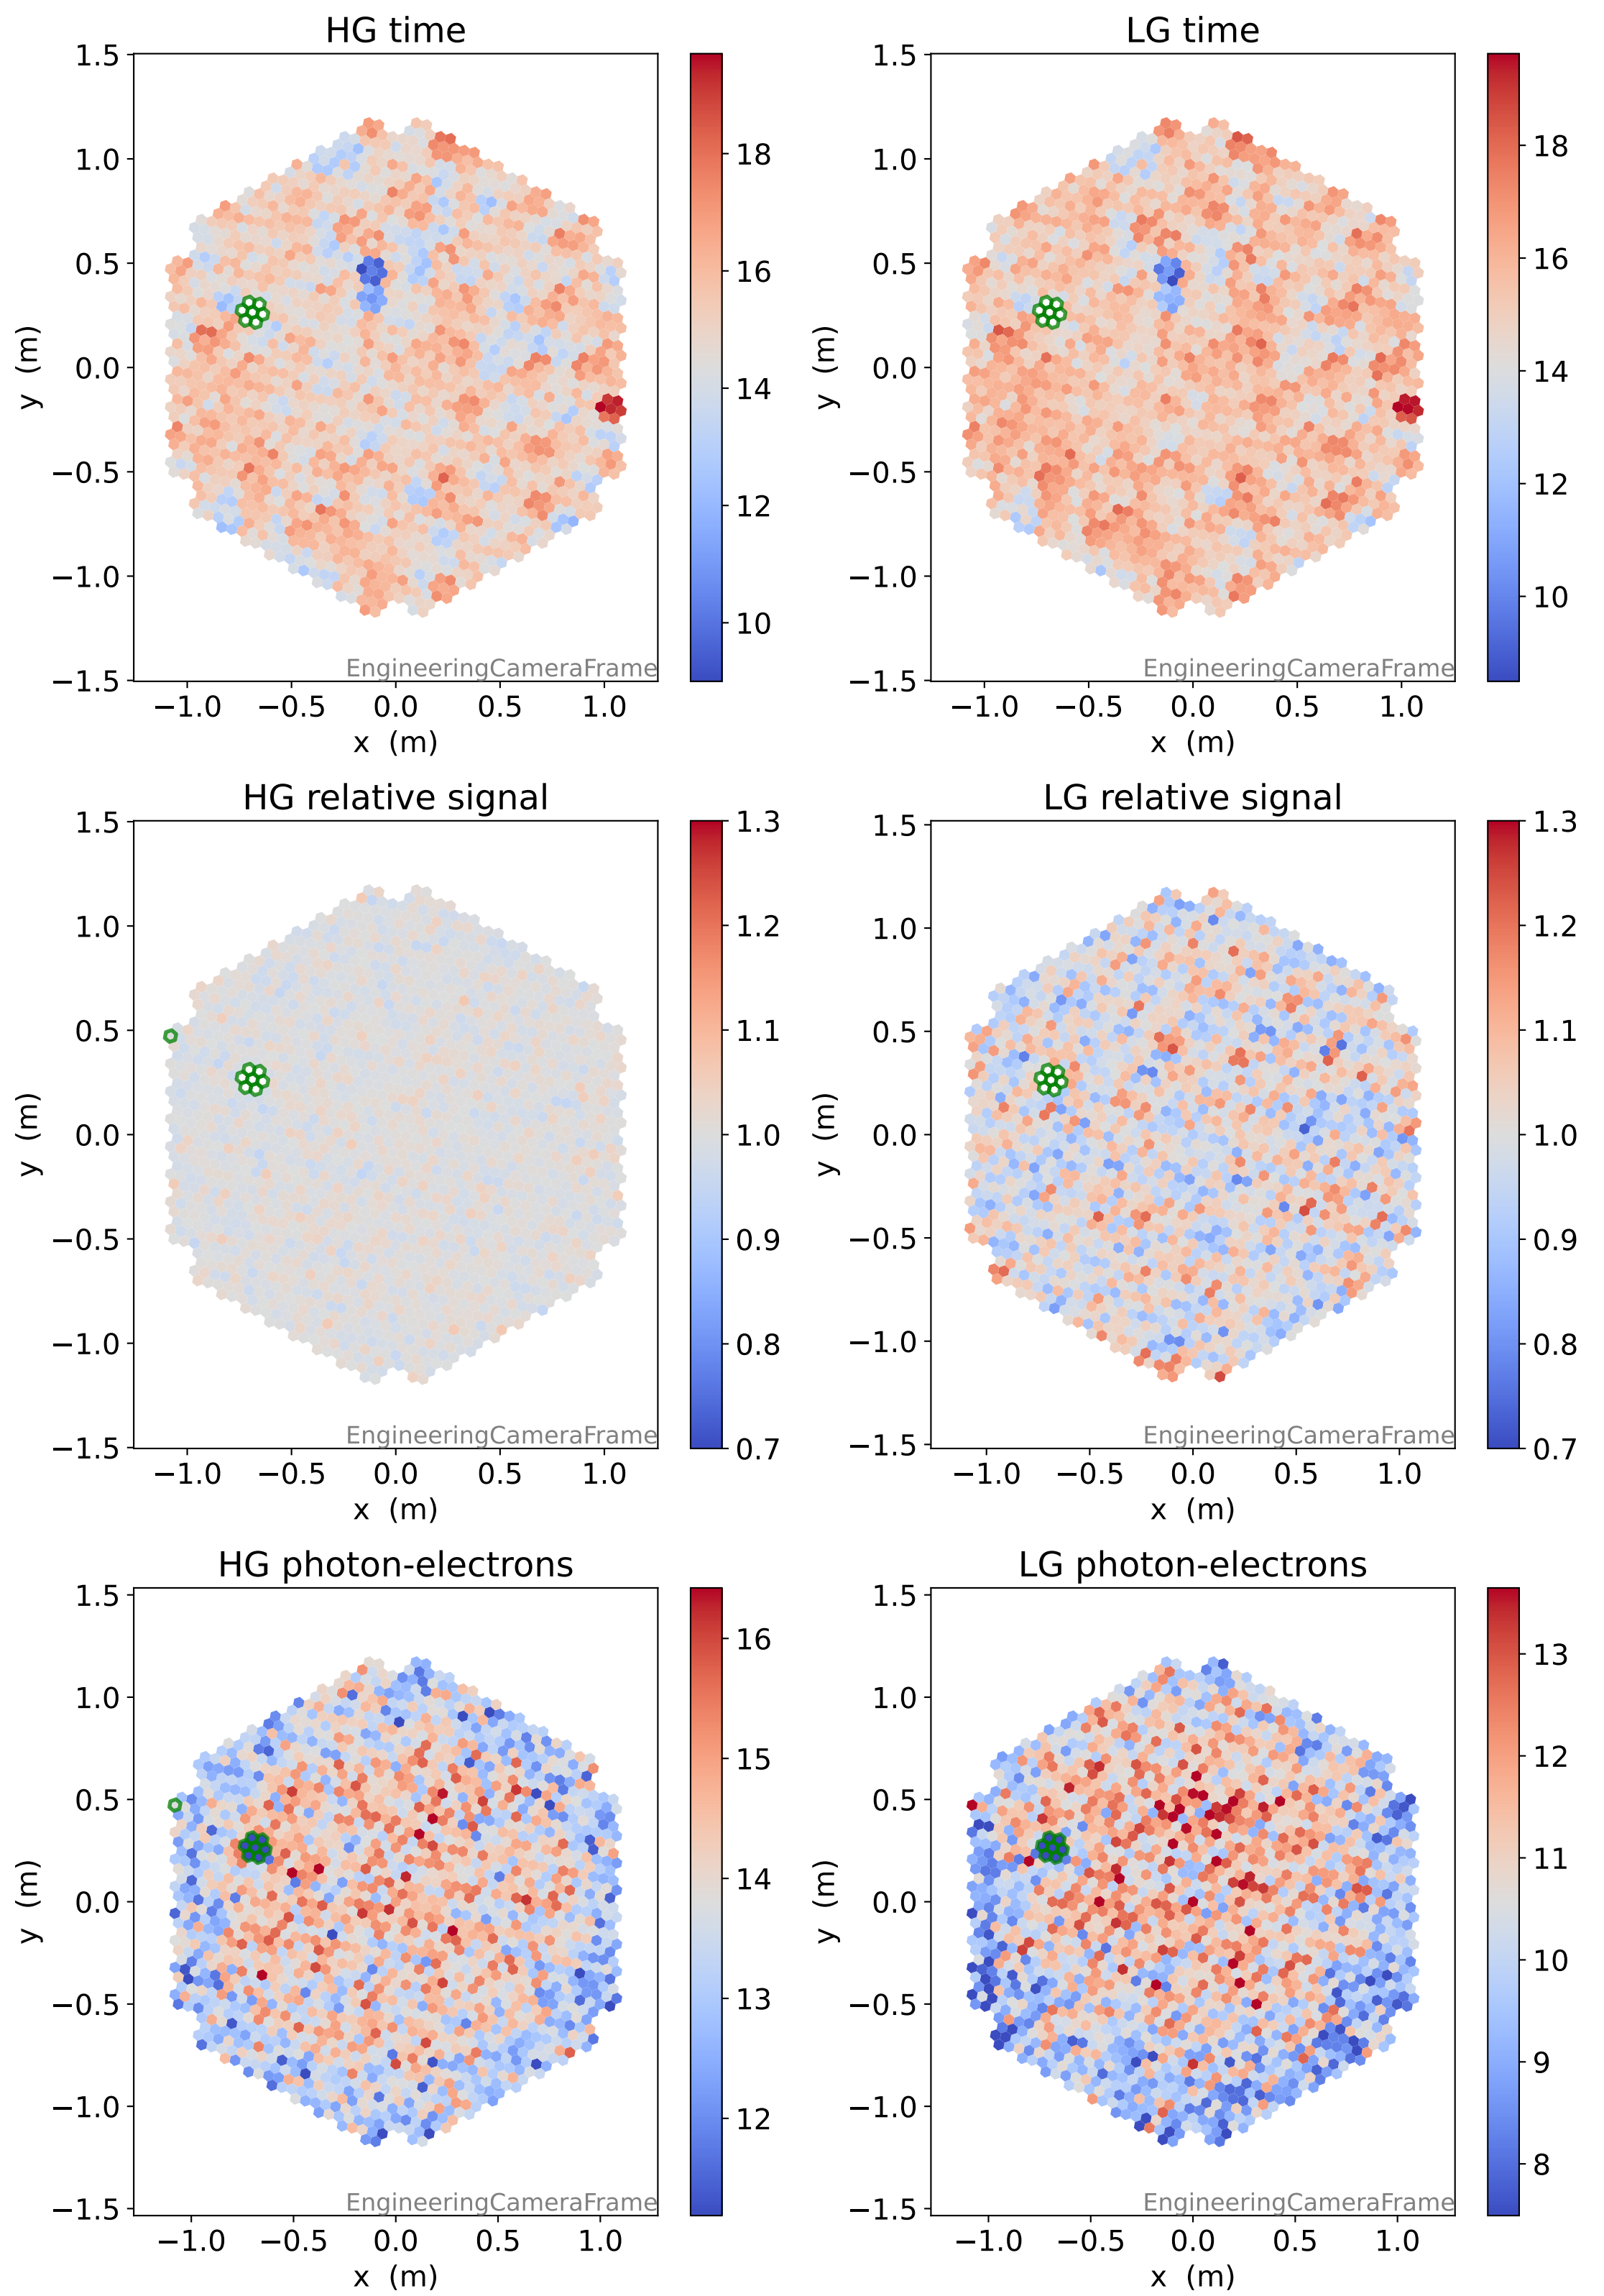

Run 7560

Run 7560

Run 7560 channel: HG

FF sample of 10000 events

pedestal sample of 10000 events

flat-fielded gain [ADC/pe]

Run 7560 channel: LG

FF sample of 10000 events

pedestal sample of 10000 events

flat-fielded gain [ADC/pe]