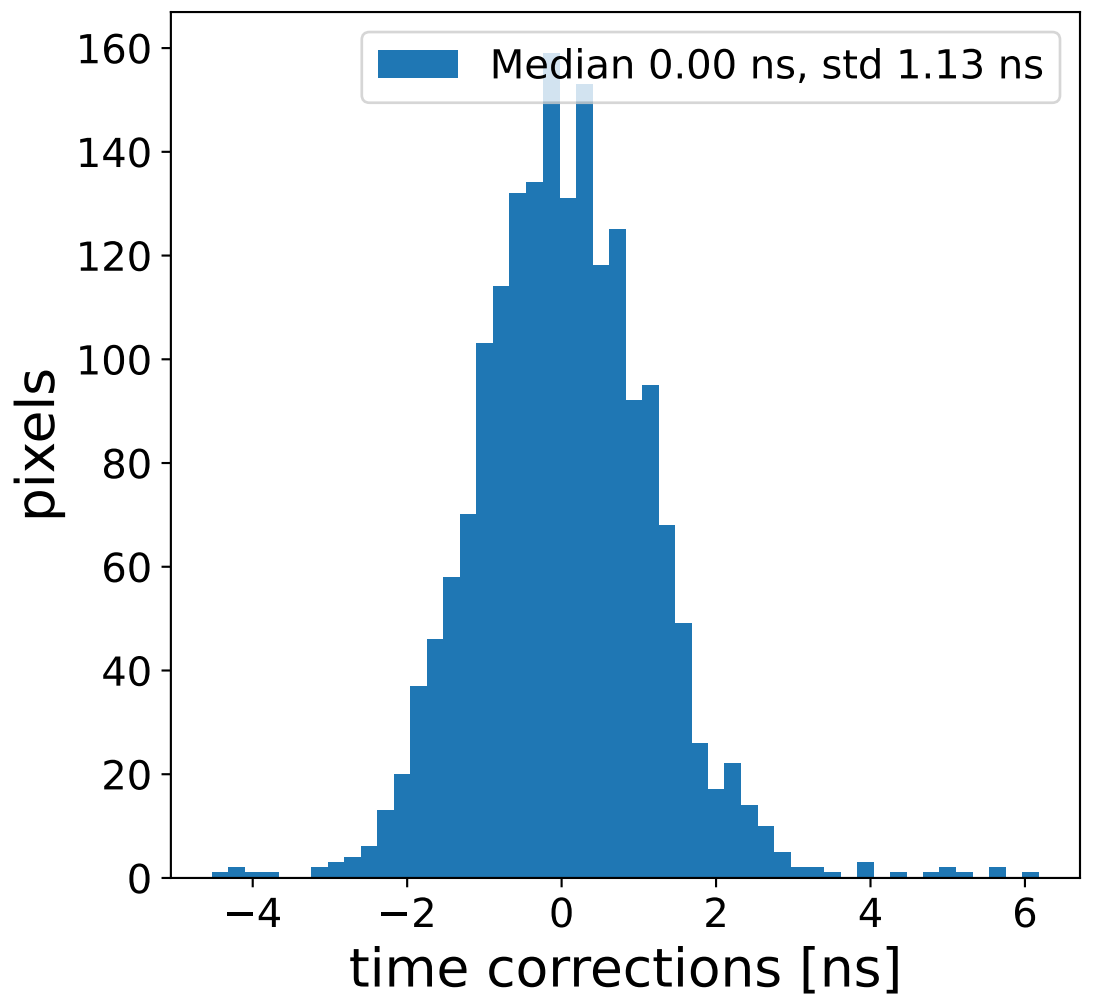

Run 7560

Run 7560

Run 7560 channel: HG

FF sample of 10000 events

pedestal sample of 10000 events

flat-fielded gain [ADC/pe]

Run 7560 channel: LG

FF sample of 10000 events

pedestal sample of 10000 events

flat-fielded gain [ADC/pe]