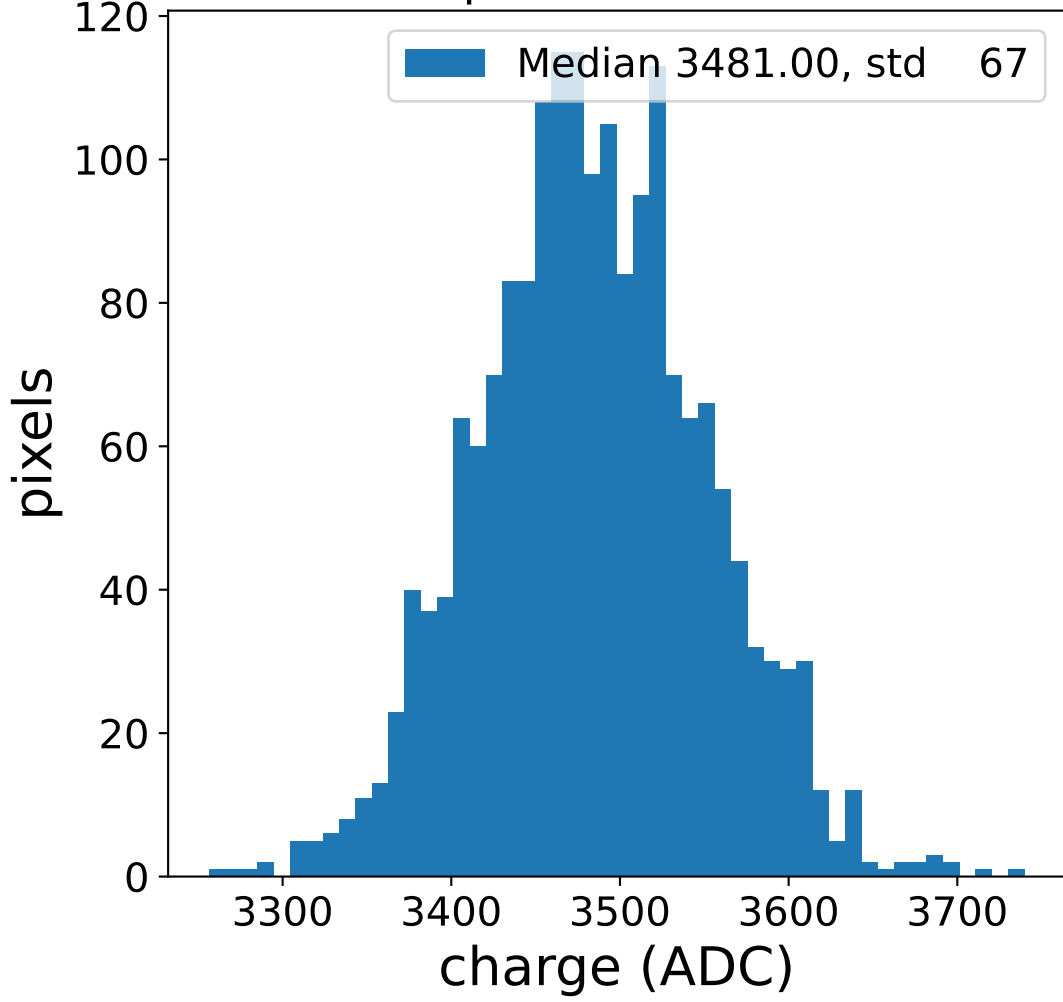

Run 7559

Run 7559

Run 7559 channel: HG

FF sample of 10000 events

pedestal sample of 10000 events

flat-fielded gain [ADC/pe]

Run 7559 channel: LG

FF sample of 10000 events

pedestal sample of 10000 events

flat-fielded gain [ADC/pe]