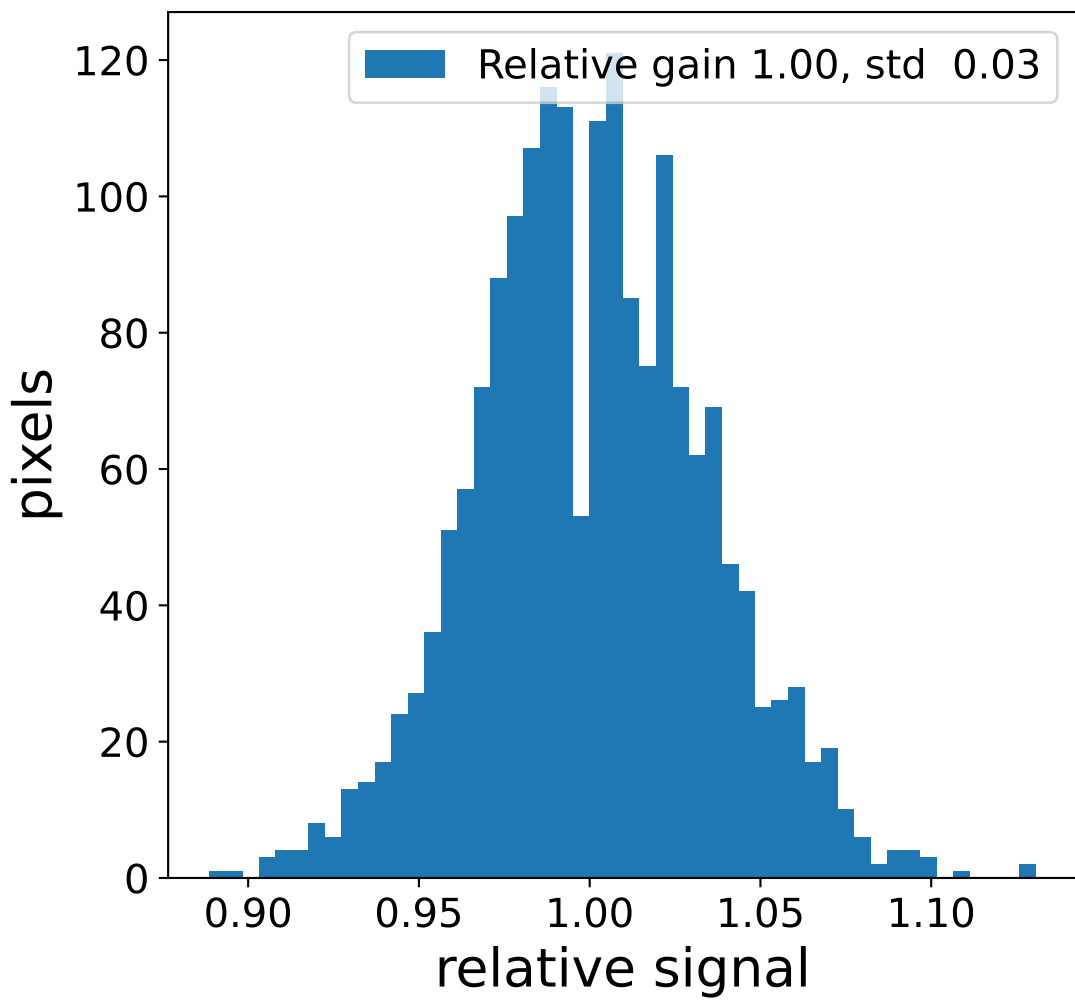

Run 7559

Run 7559

Run 7559 channel: HG

FF sample of 10000 events

pedestal sample of 10000 events

flat-fielded gain [ADC/pe]

Run 7559 channel: LG

FF sample of 10000 events

pedestal sample of 10000 events

flat-fielded gain [ADC/pe]