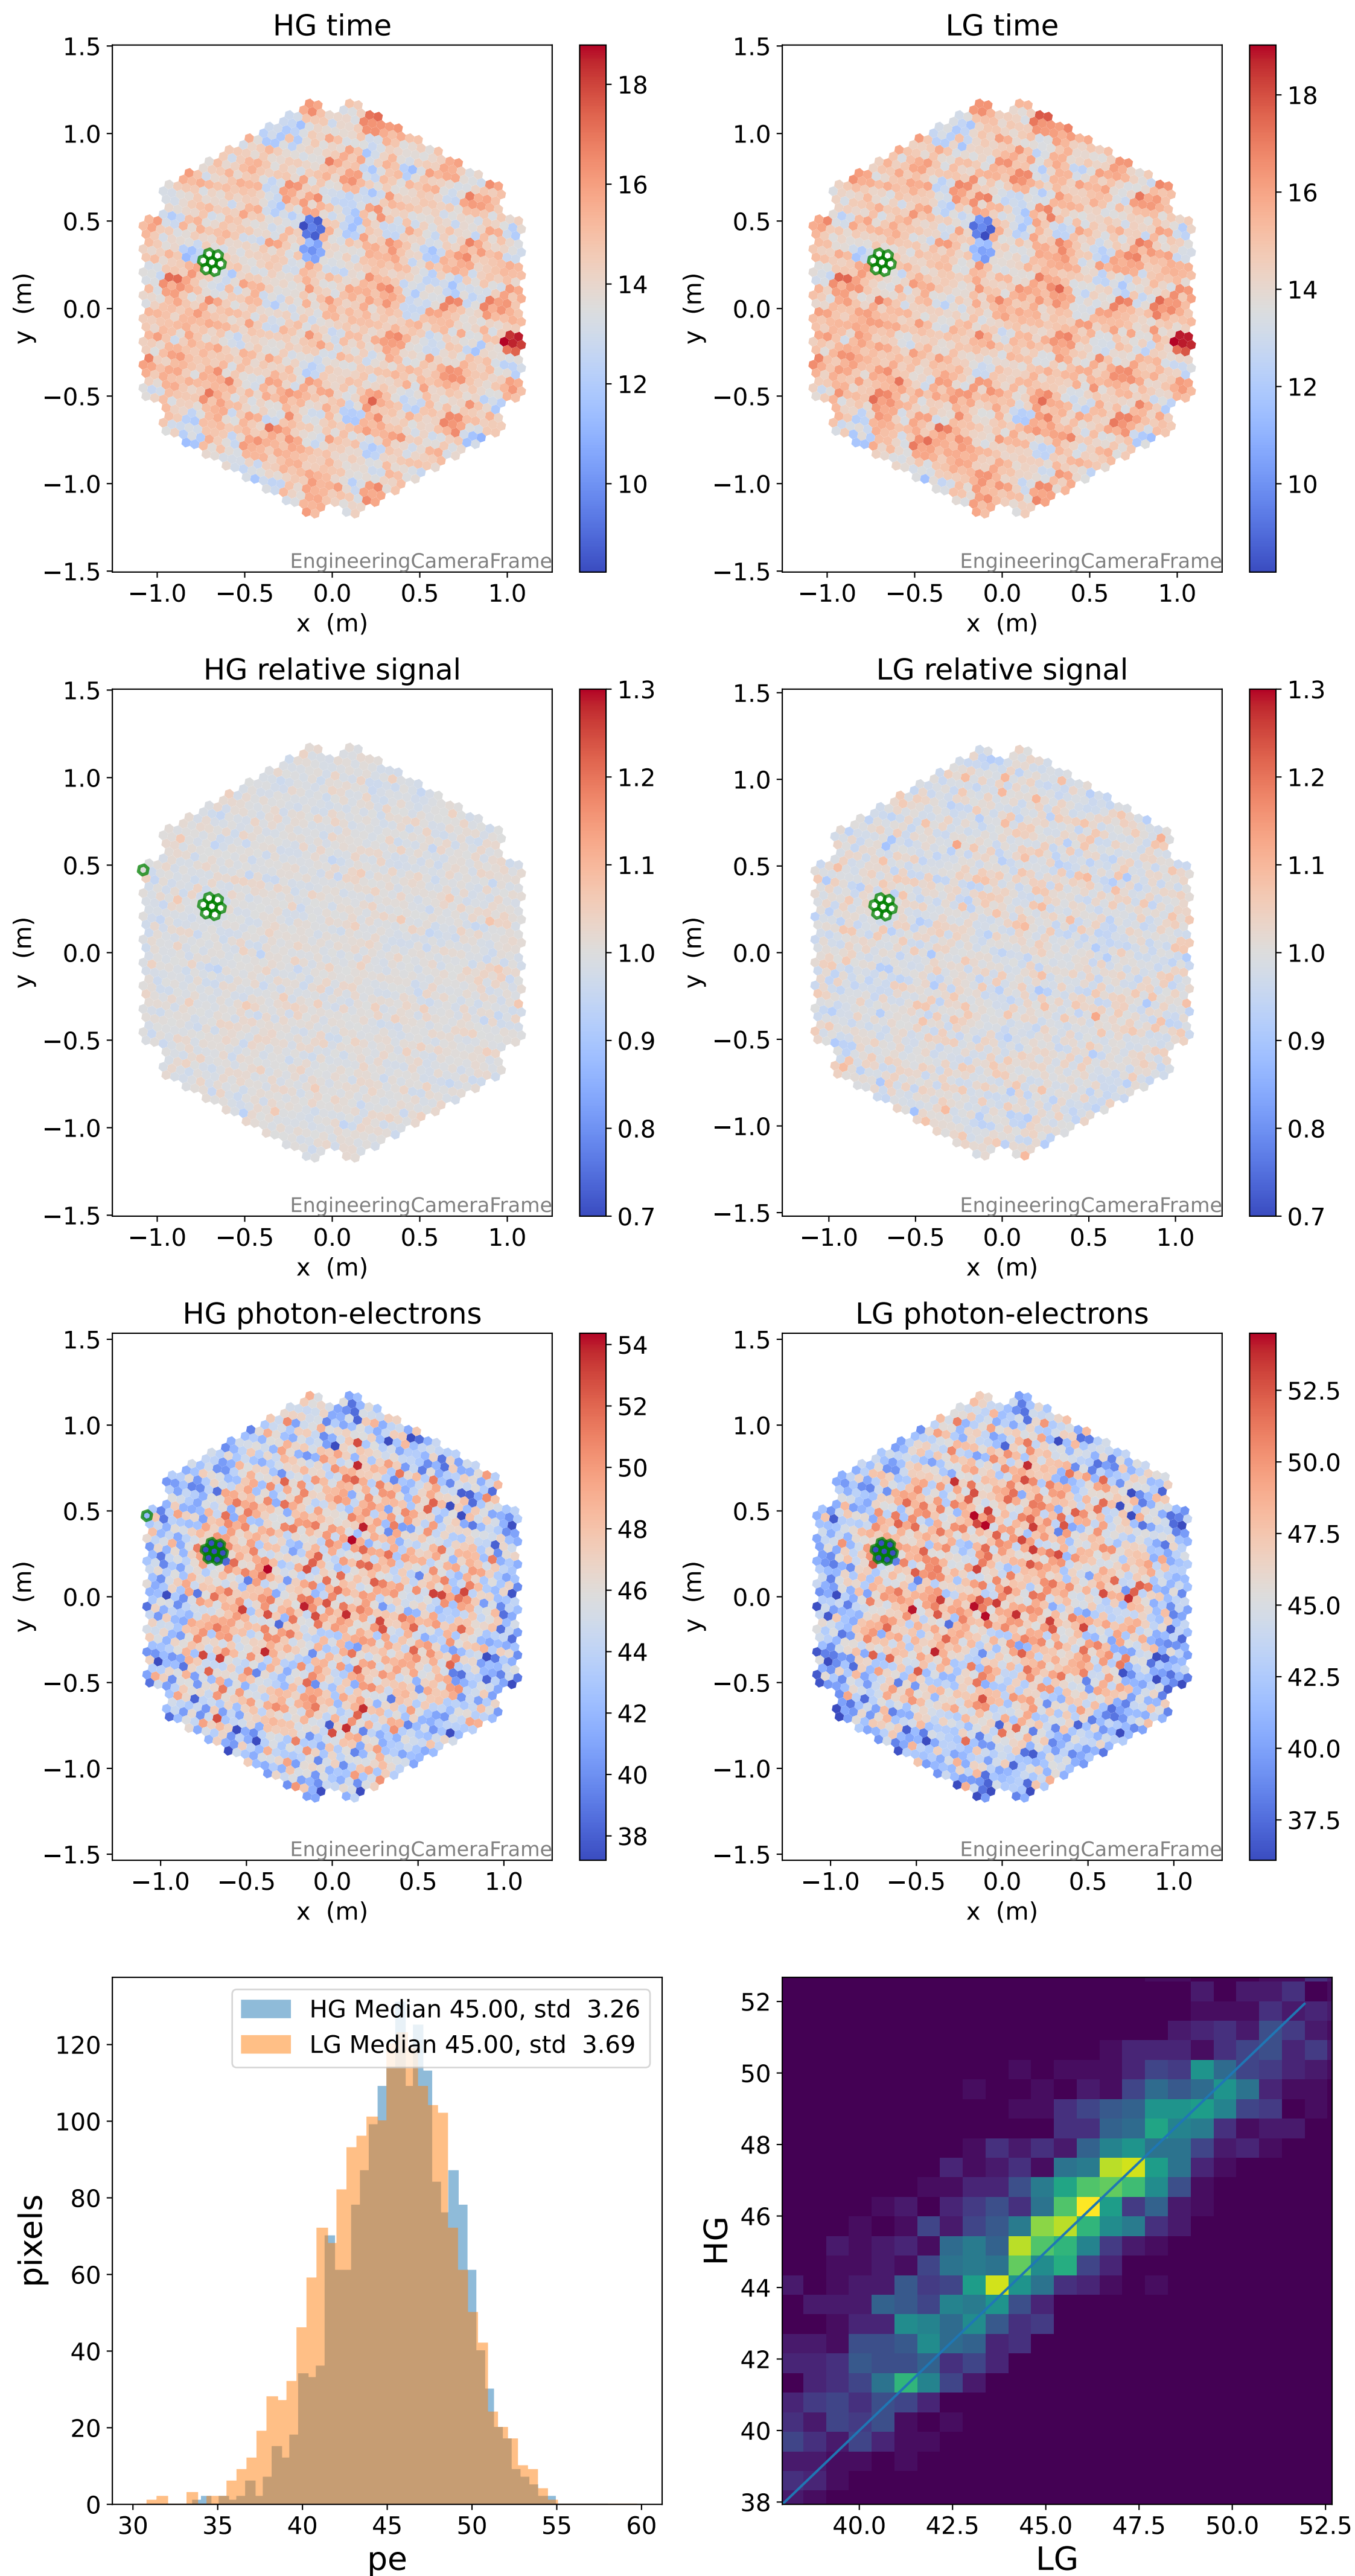

Run 7559

Run 7559

Run 7559 channel: HG

FF sample of 10000 events

pedestal sample of 10000 events

flat-fielded gain [ADC/pe]

Run 7559 channel: LG

FF sample of 10000 events

pedestal sample of 10000 events

flat-fielded gain [ADC/pe]