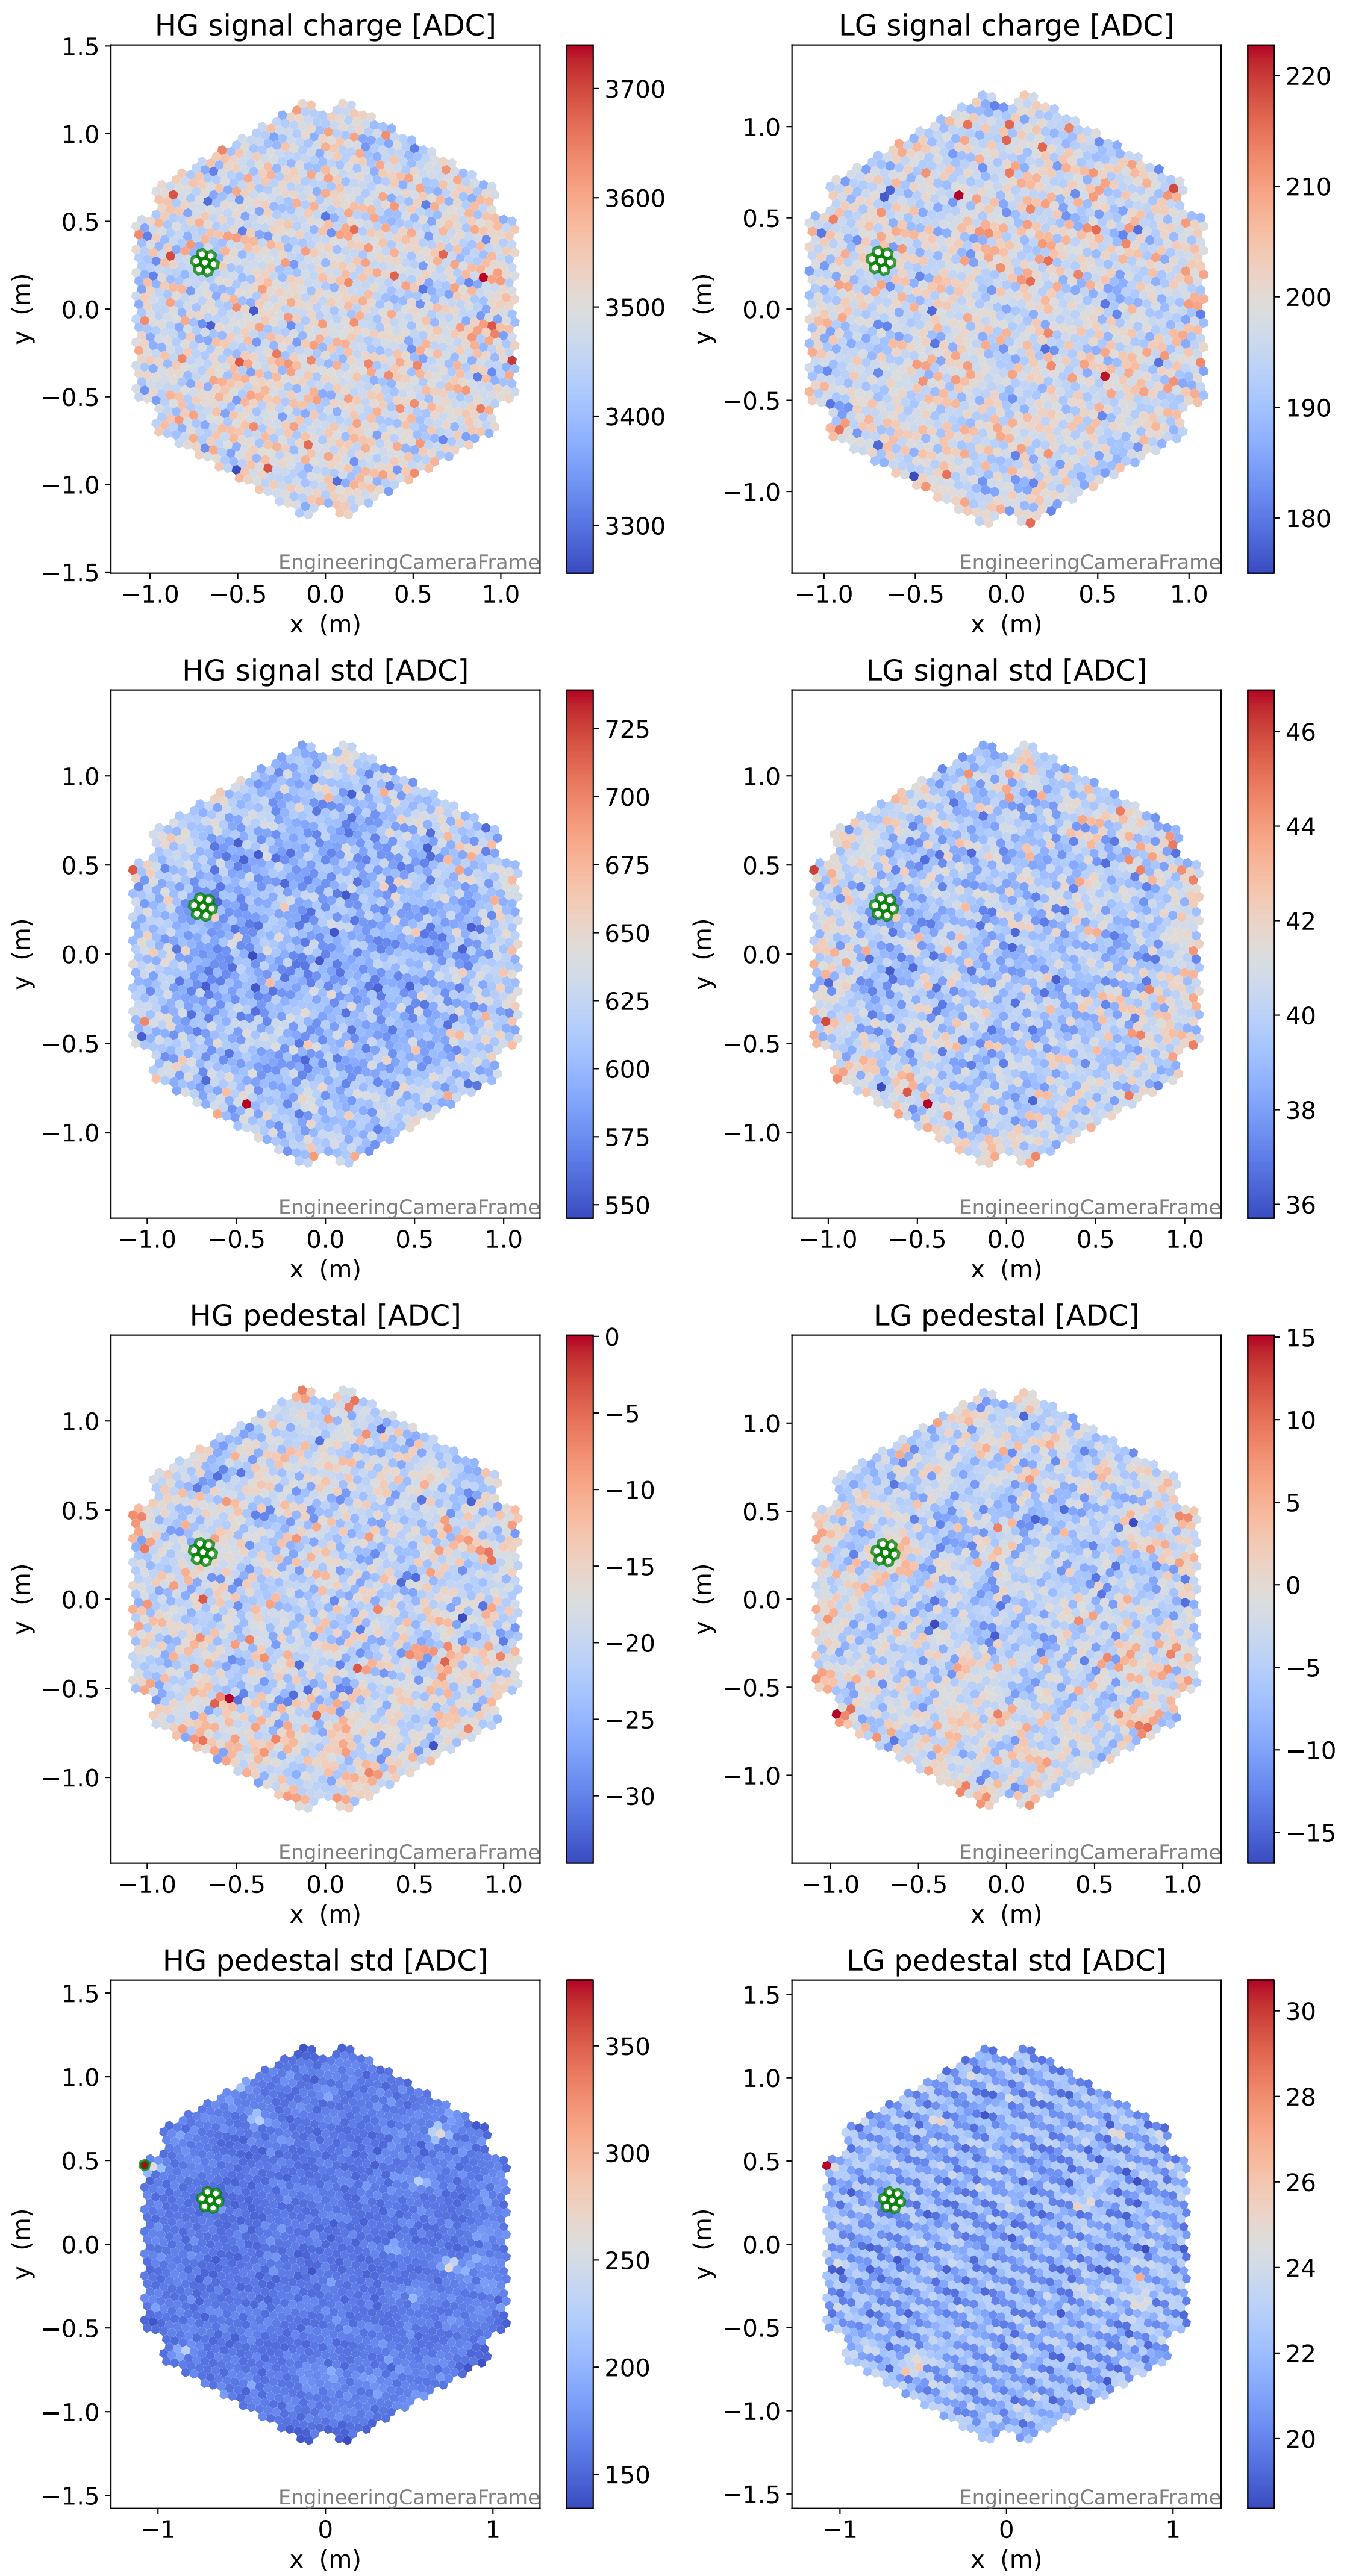

Run 7559

Run 7559

Run 7559 channel: HG

FF sample of 10000 events

pedestal sample of 10000 events

flat-fielded gain [ADC/pe]

Run 7559 channel: LG

FF sample of 10000 events

pedestal sample of 10000 events

flat-fielded gain [ADC/pe]