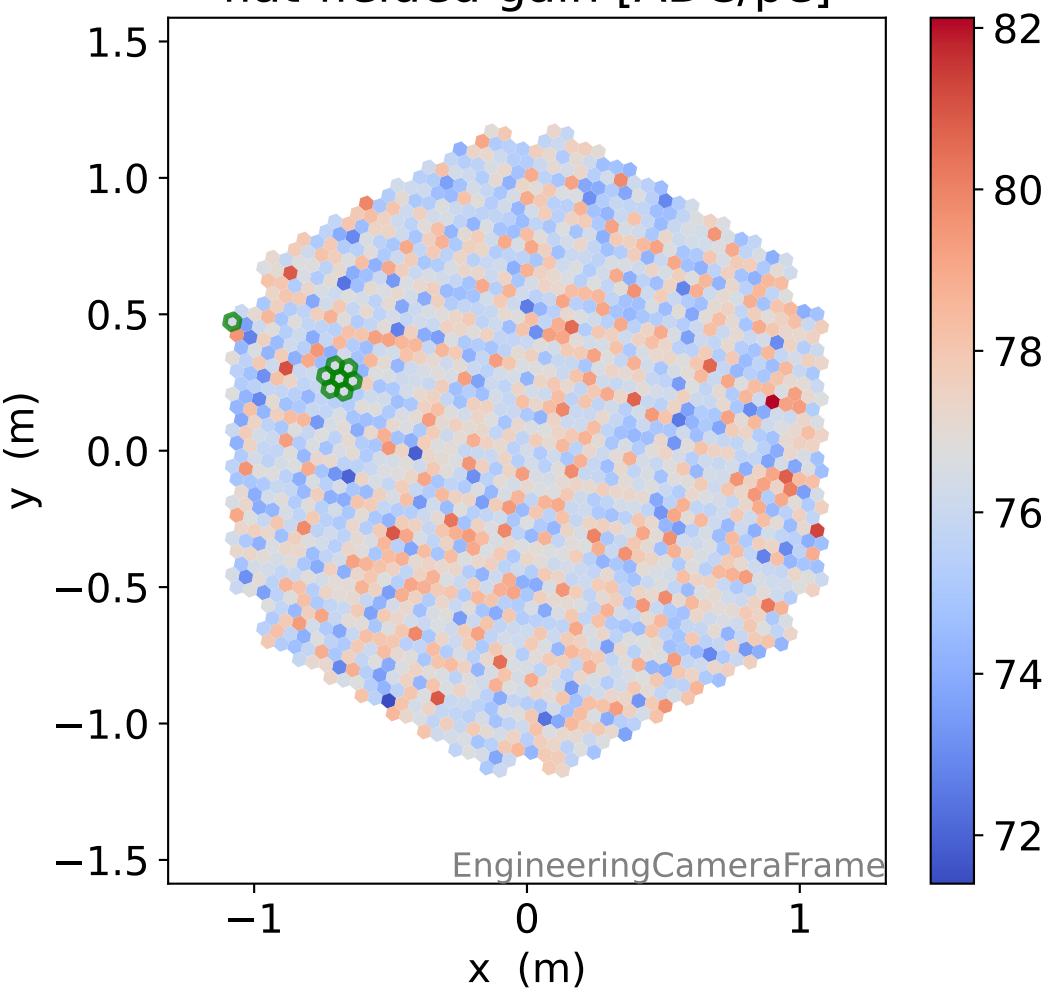

Run 7559

Run 7559

Run 7559 channel: HG

FF sample of 10000 events

pedestal sample of 10000 events

flat-fielded gain [ADC/pe]

Run 7559 channel: LG

FF sample of 10000 events

pedestal sample of 10000 events

flat-fielded gain [ADC/pe]