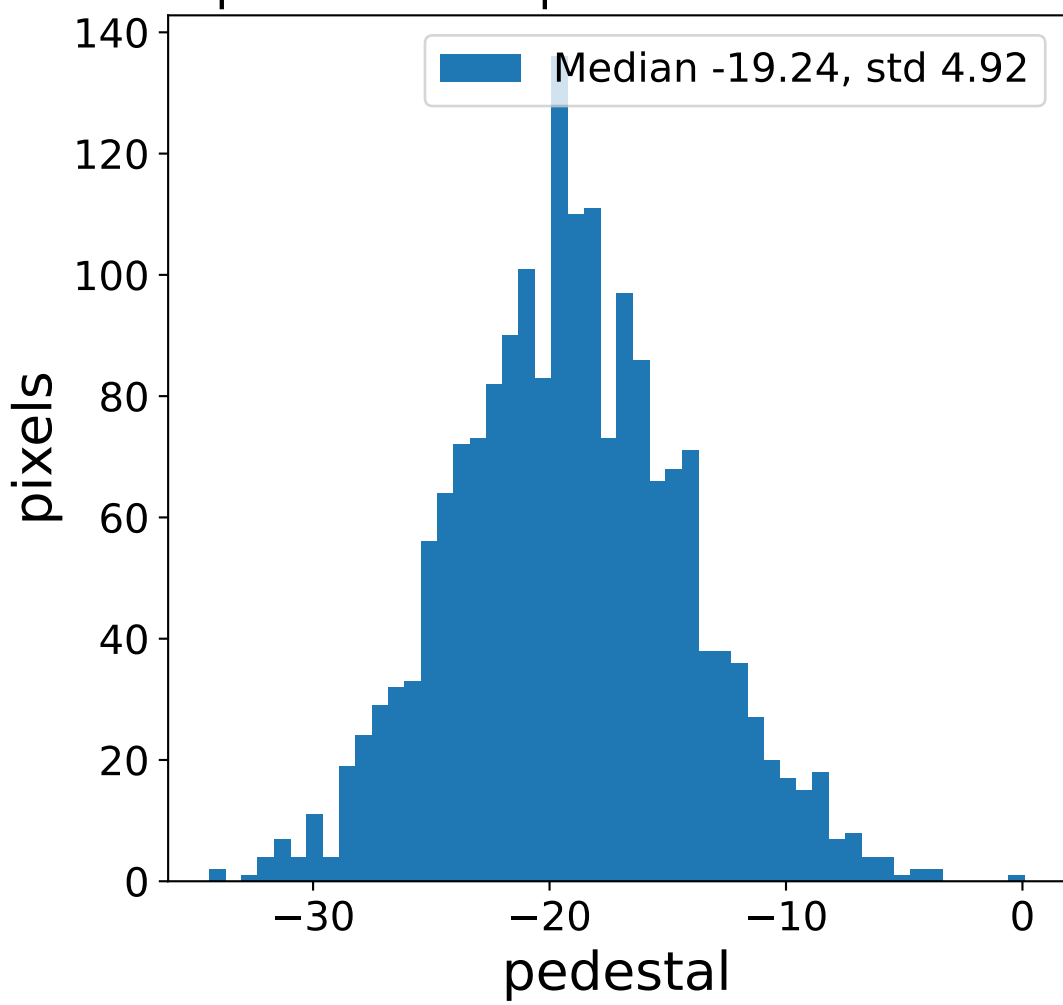

Run 7559

Run 7559

Run 7559 channel: HG

FF sample of 10000 events

pedestal sample of 10000 events

flat-fielded gain [ADC/pe]

Run 7559 channel: LG

FF sample of 10000 events

pedestal sample of 10000 events

flat-fielded gain [ADC/pe]