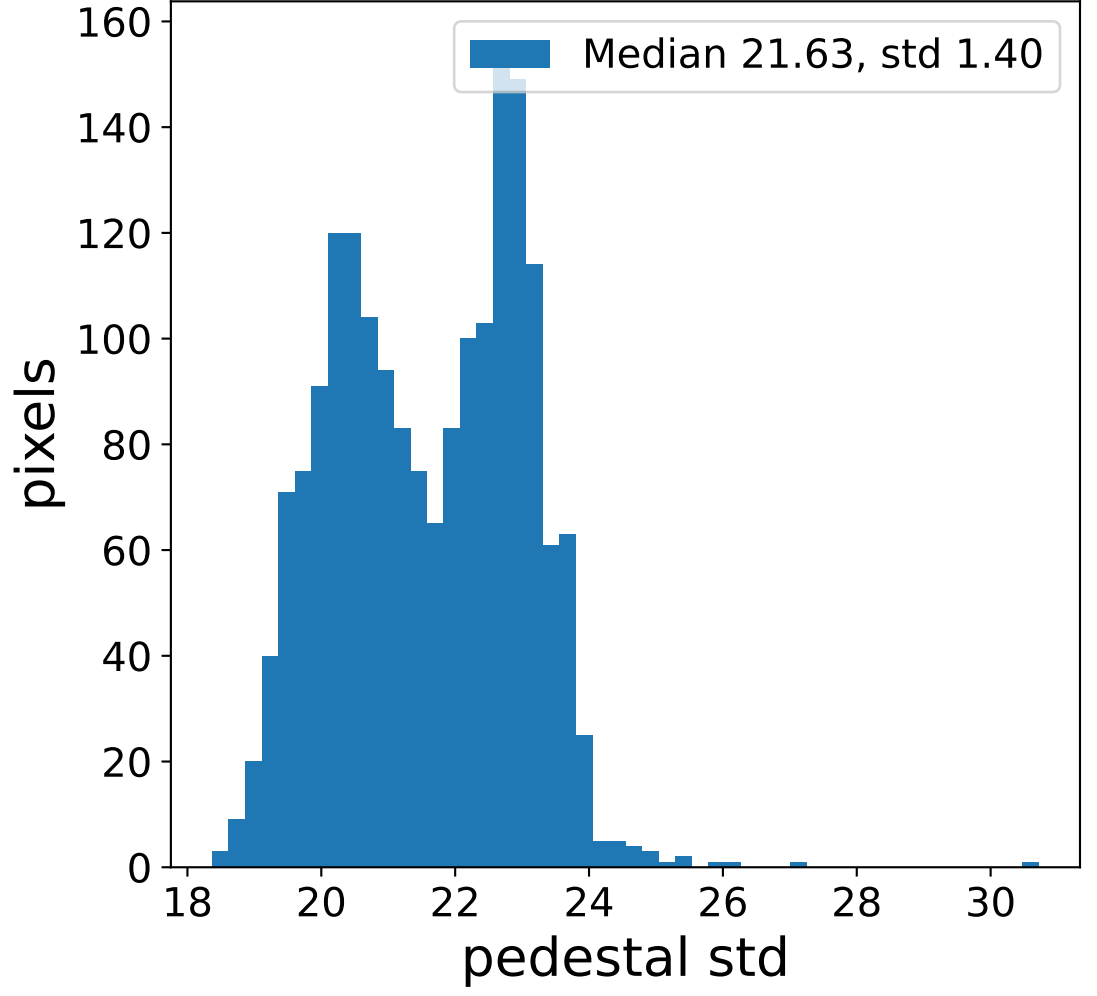

Run 7559

Run 7559

Run 7559 channel: HG

FF sample of 10000 events

pedestal sample of 10000 events

flat-fielded gain [ADC/pe]

Run 7559 channel: LG

FF sample of 10000 events

pedestal sample of 10000 events

flat-fielded gain [ADC/pe]