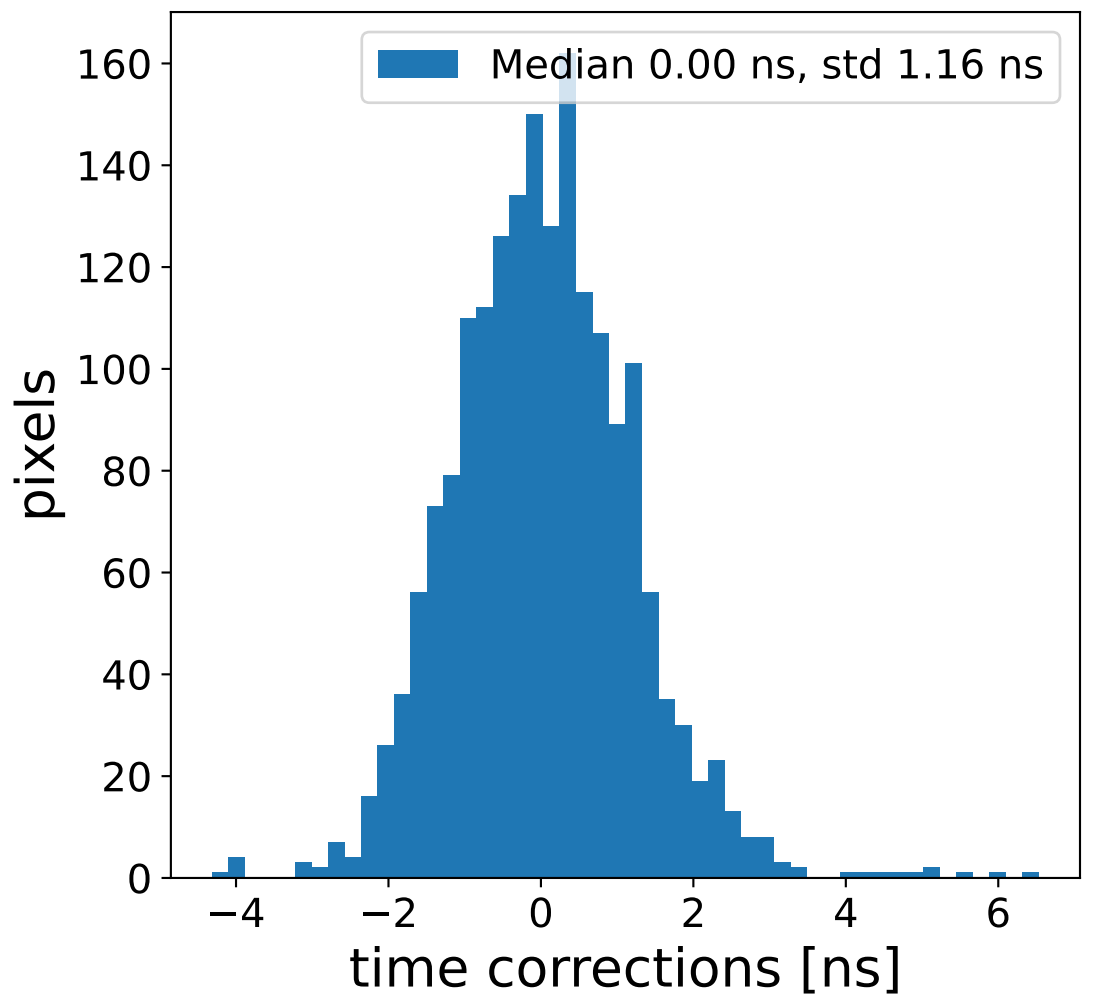

Run 7559

Run 7559

Run 7559 channel: HG

FF sample of 10000 events

pedestal sample of 10000 events

flat-fielded gain [ADC/pe]

Run 7559 channel: LG

FF sample of 10000 events

pedestal sample of 10000 events

flat-fielded gain [ADC/pe]