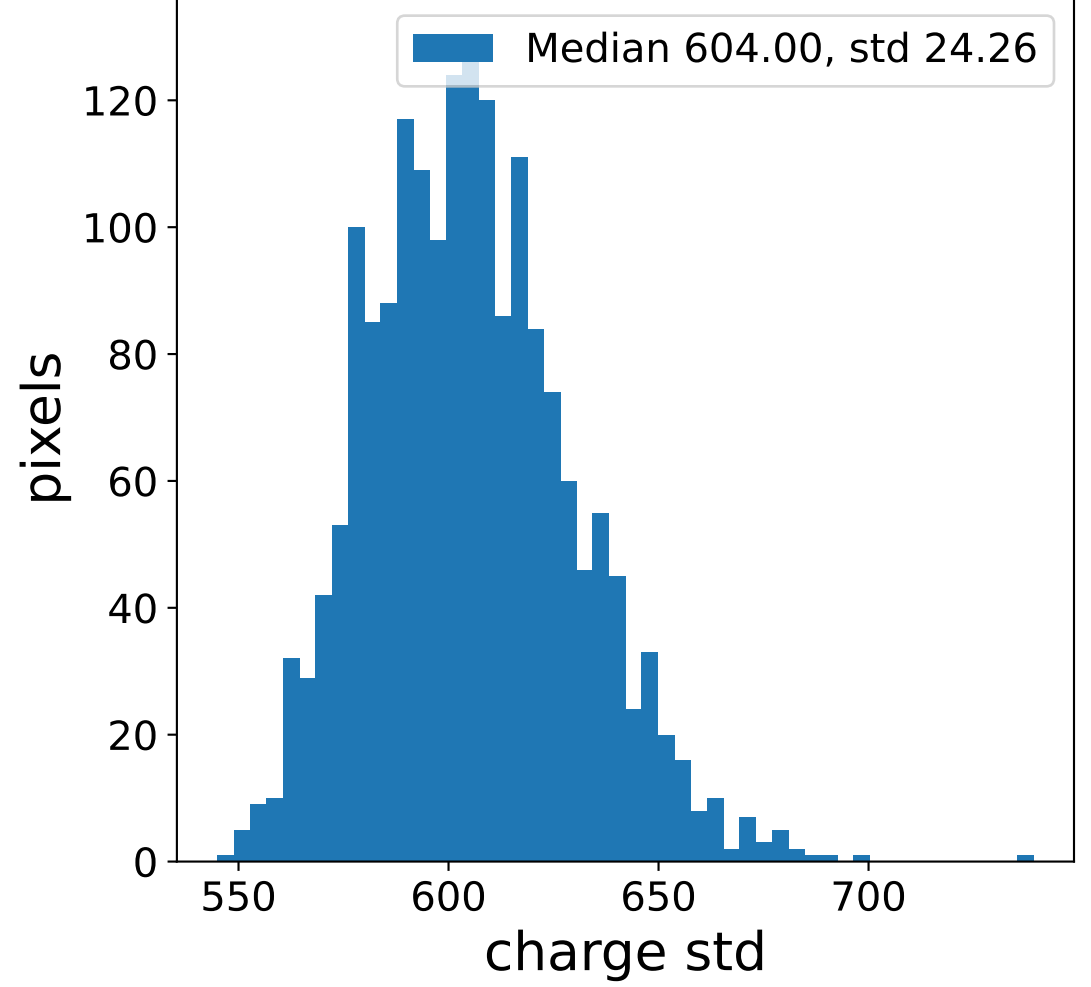

Run 7559

Run 7559

Run 7559 channel: HG

FF sample of 10000 events

pedestal sample of 10000 events

flat-fielded gain [ADC/pe]

Run 7559 channel: LG

FF sample of 10000 events

pedestal sample of 10000 events

flat-fielded gain [ADC/pe]