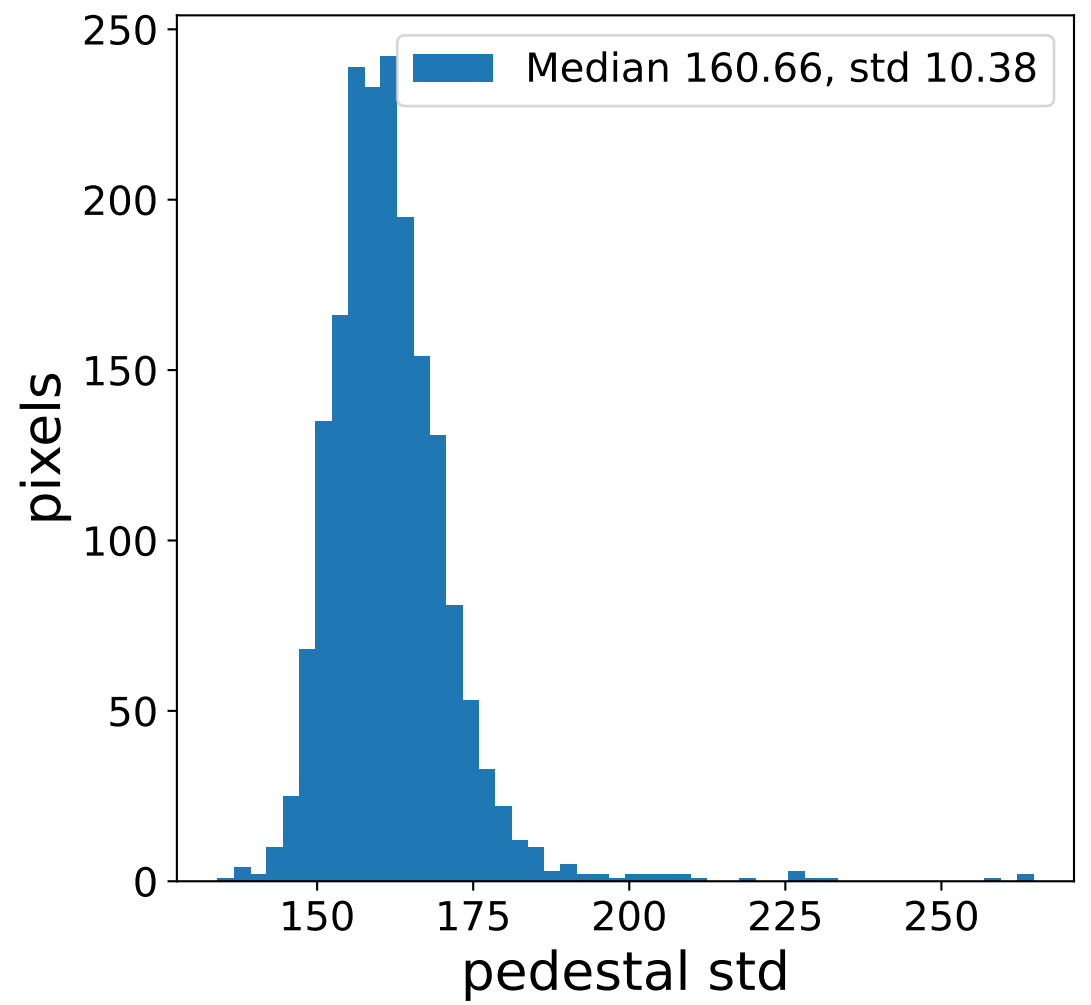

Run 7559

Run 7559

Run 7559 channel: HG

FF sample of 10000 events

pedestal sample of 10000 events

flat-fielded gain [ADC/pe]

Run 7559 channel: LG

FF sample of 10000 events

pedestal sample of 10000 events

flat-fielded gain [ADC/pe]