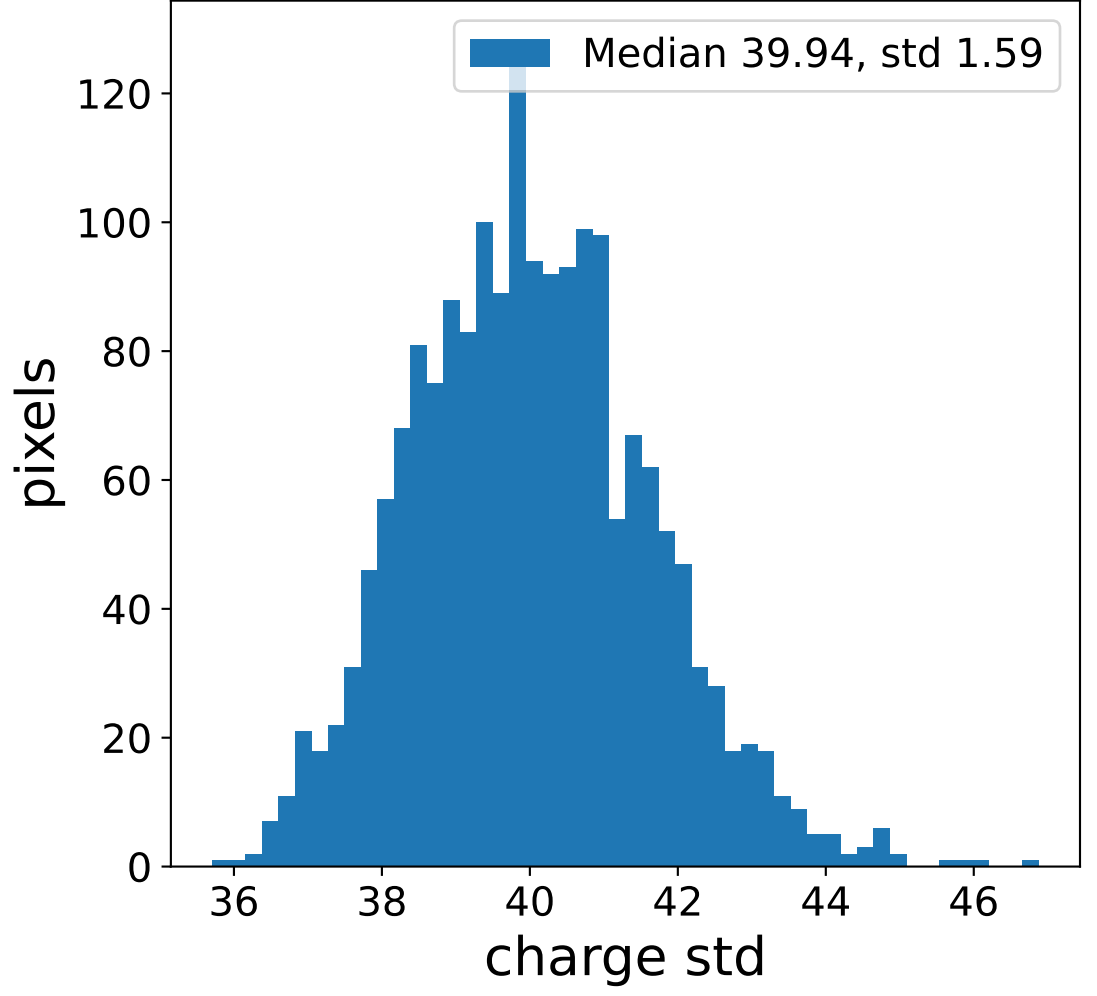

Run 7559

Run 7559

Run 7559 channel: HG

FF sample of 10000 events

pedestal sample of 10000 events

flat-fielded gain [ADC/pe]

Run 7559 channel: LG

FF sample of 10000 events

pedestal sample of 10000 events

flat-fielded gain [ADC/pe]