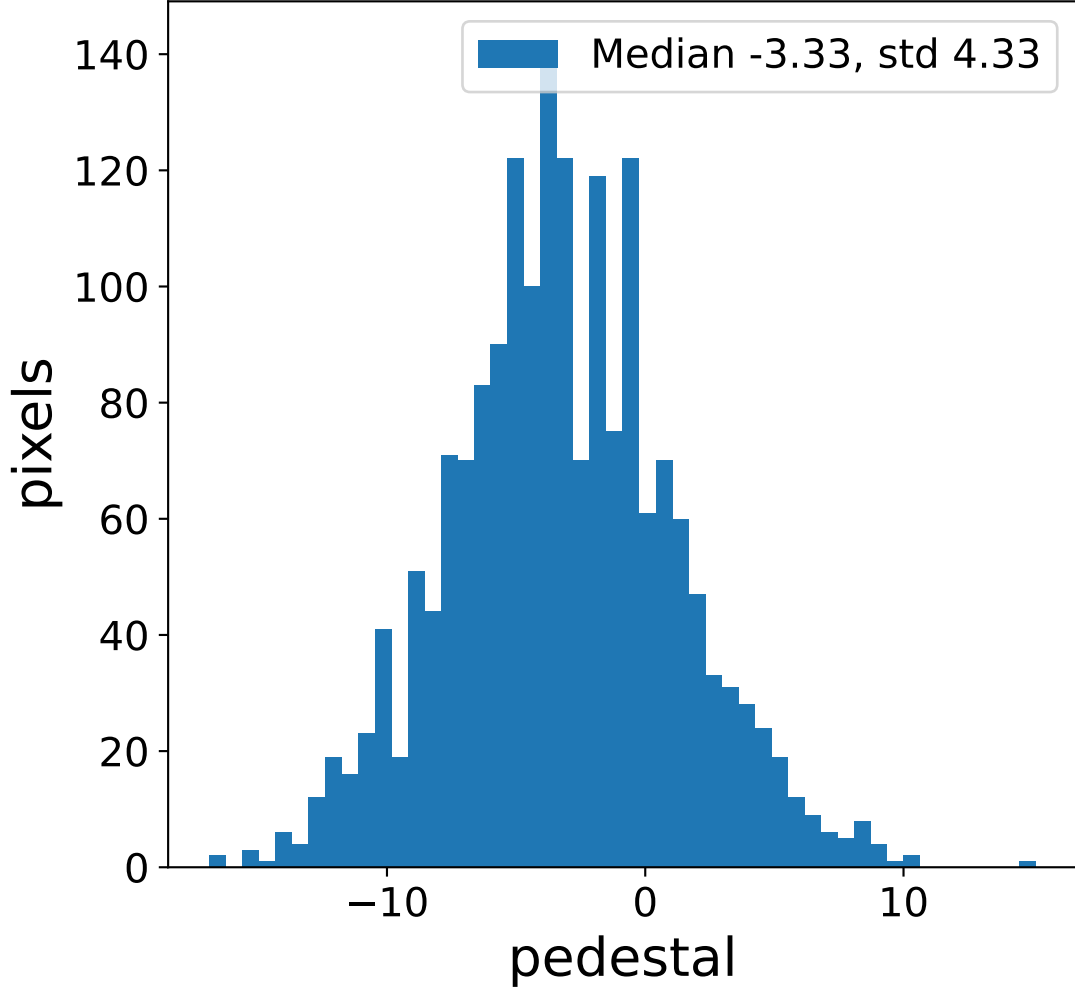

Run 7559

Run 7559

Run 7559 channel: HG

FF sample of 10000 events

pedestal sample of 10000 events

flat-fielded gain [ADC/pe]

Run 7559 channel: LG

FF sample of 10000 events

pedestal sample of 10000 events

flat-fielded gain [ADC/pe]