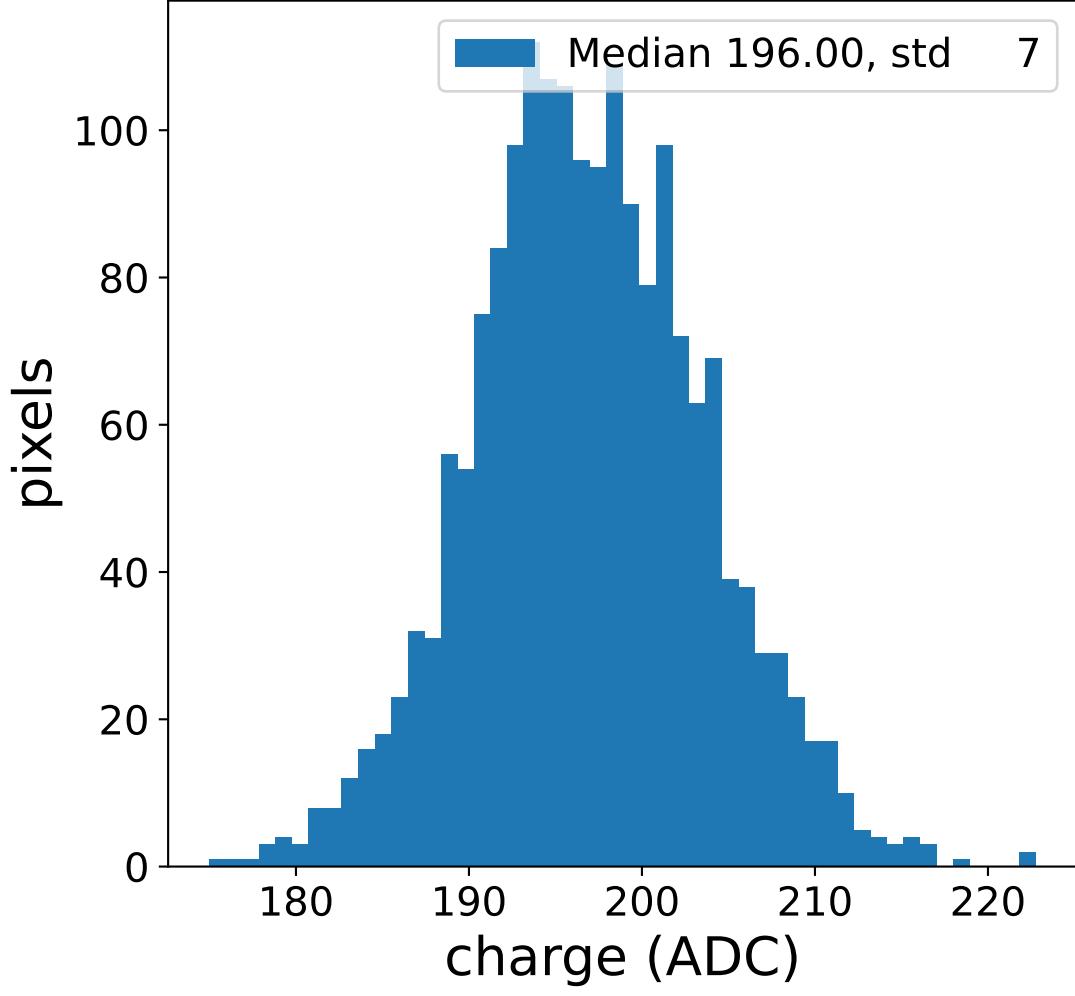

Run 7559

Run 7559

Run 7559 channel: HG

FF sample of 10000 events

pedestal sample of 10000 events

flat-fielded gain [ADC/pe]

Run 7559 channel: LG

FF sample of 10000 events

pedestal sample of 10000 events

flat-fielded gain [ADC/pe]