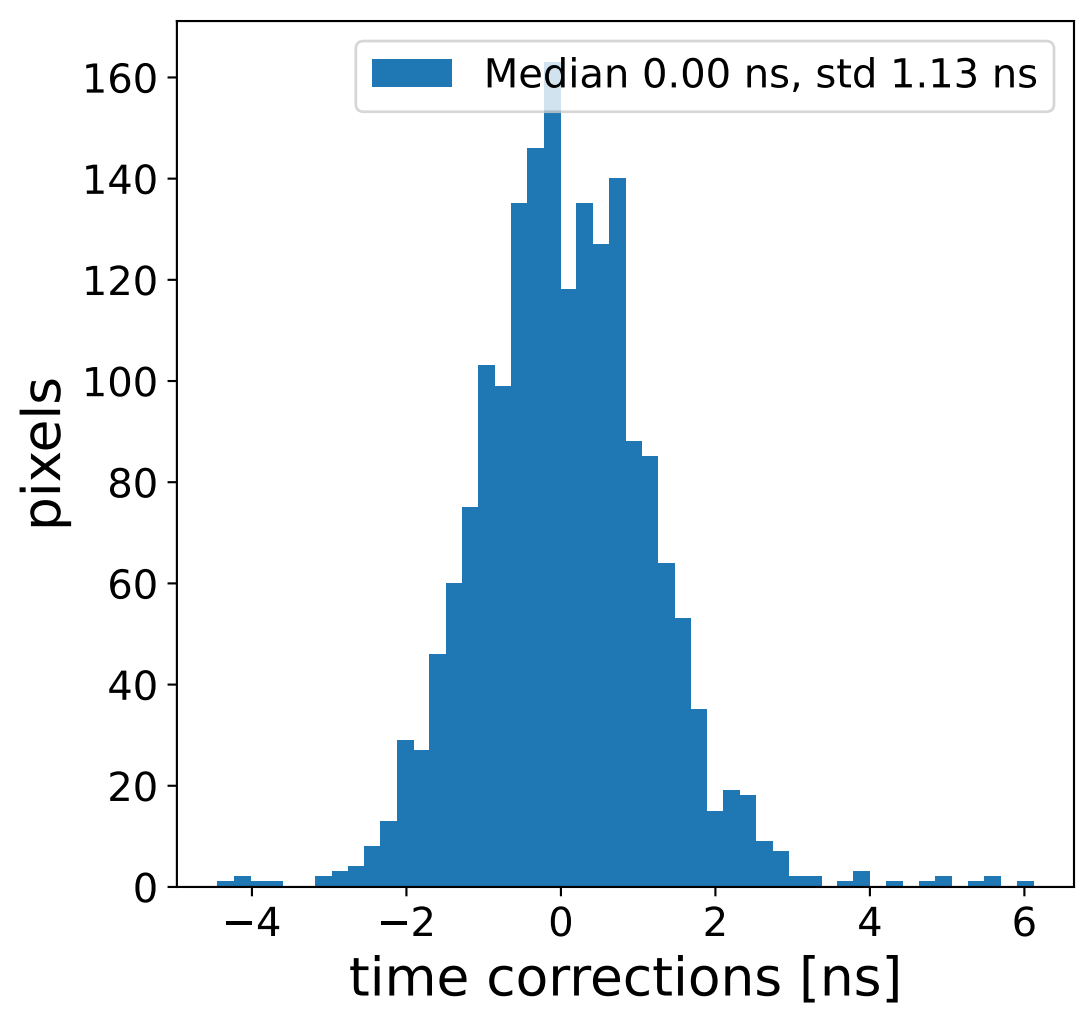

Run 7559

Run 7559

Run 7559 channel: HG

FF sample of 10000 events

pedestal sample of 10000 events

flat-fielded gain [ADC/pe]

Run 7559 channel: LG

FF sample of 10000 events

pedestal sample of 10000 events

flat-fielded gain [ADC/pe]