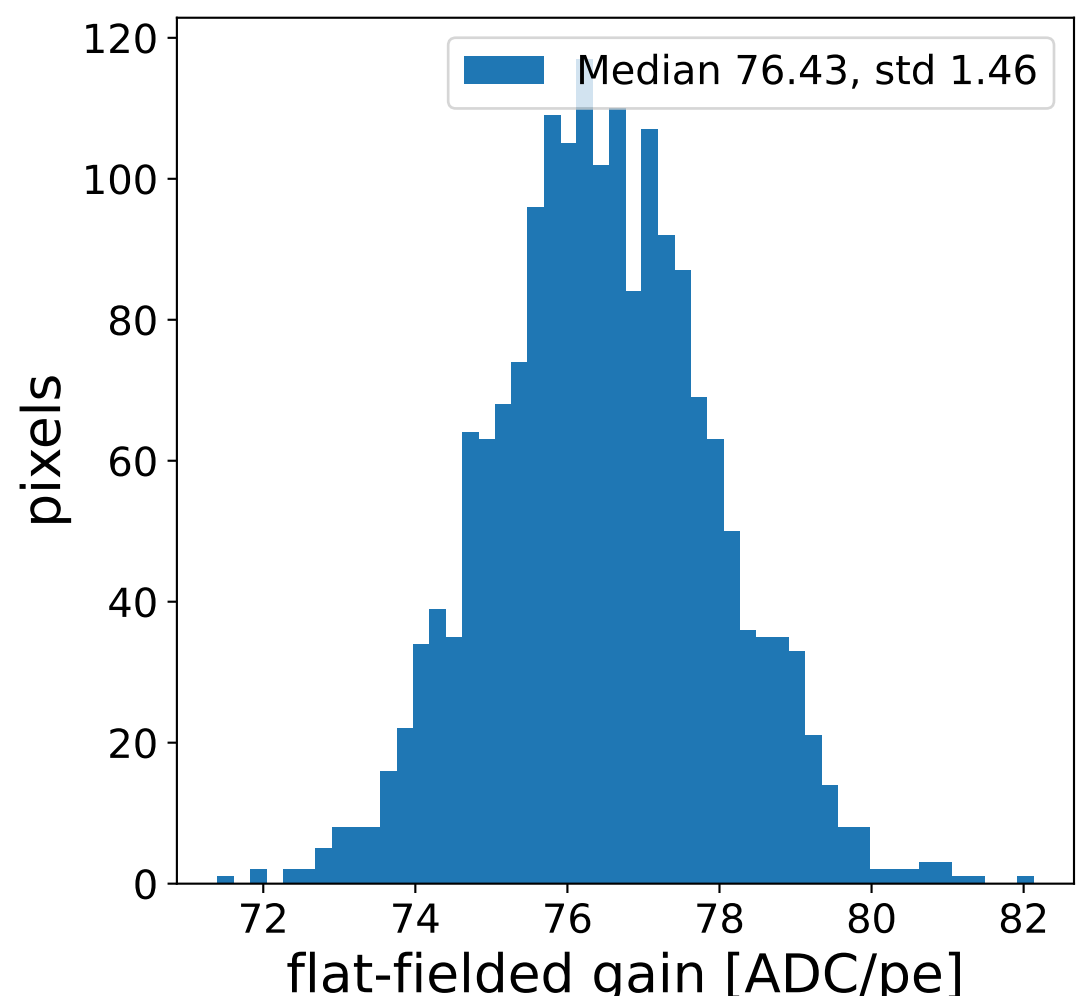

Run 7559

Run 7559

Run 7559 channel: HG

FF sample of 10000 events

pedestal sample of 10000 events

flat-fielded gain [ADC/pe]

Run 7559 channel: LG

FF sample of 10000 events

pedestal sample of 10000 events

flat-fielded gain [ADC/pe]