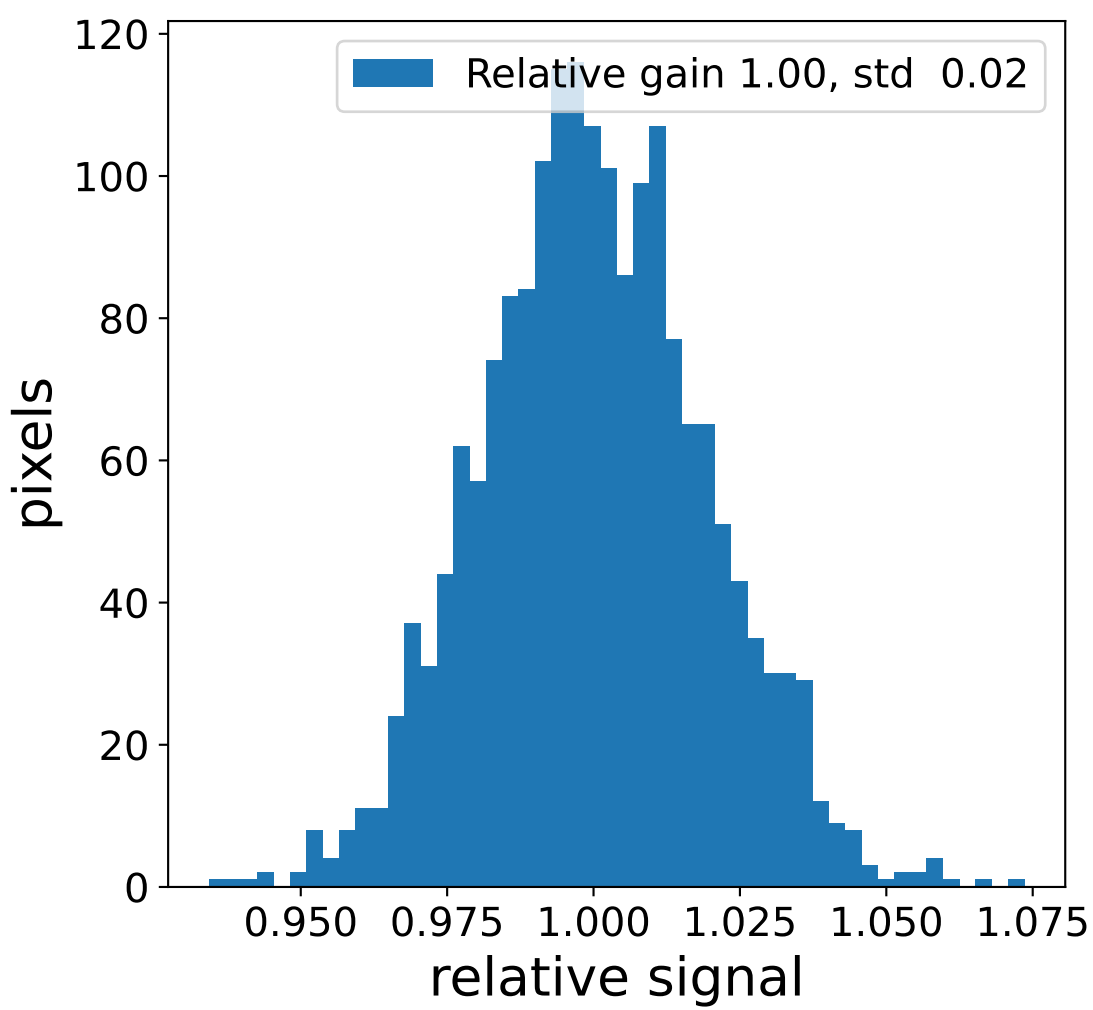

Run 7559

Run 7559

Run 7559 channel: HG

FF sample of 10000 events

pedestal sample of 10000 events

flat-fielded gain [ADC/pe]

Run 7559 channel: LG

FF sample of 10000 events

pedestal sample of 10000 events

flat-fielded gain [ADC/pe]