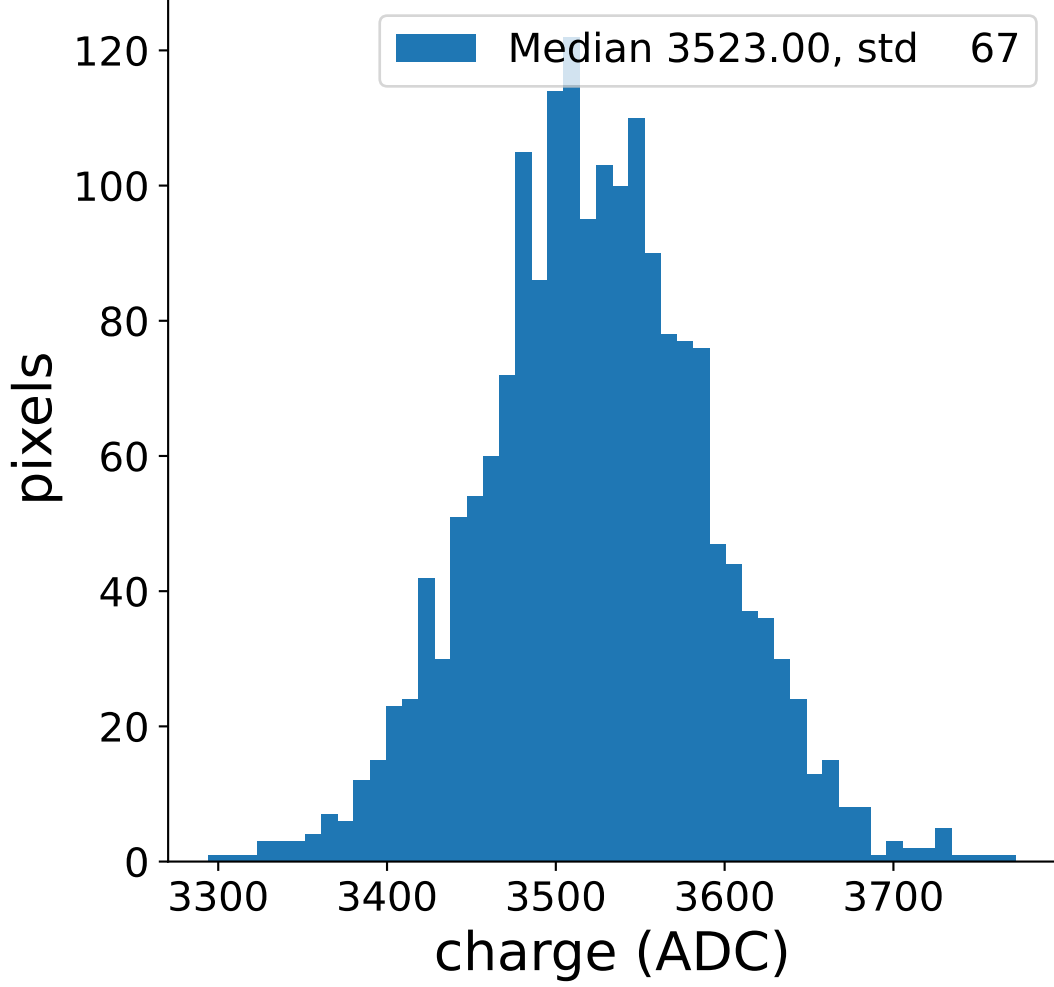

## pedestal sample of 10000 events