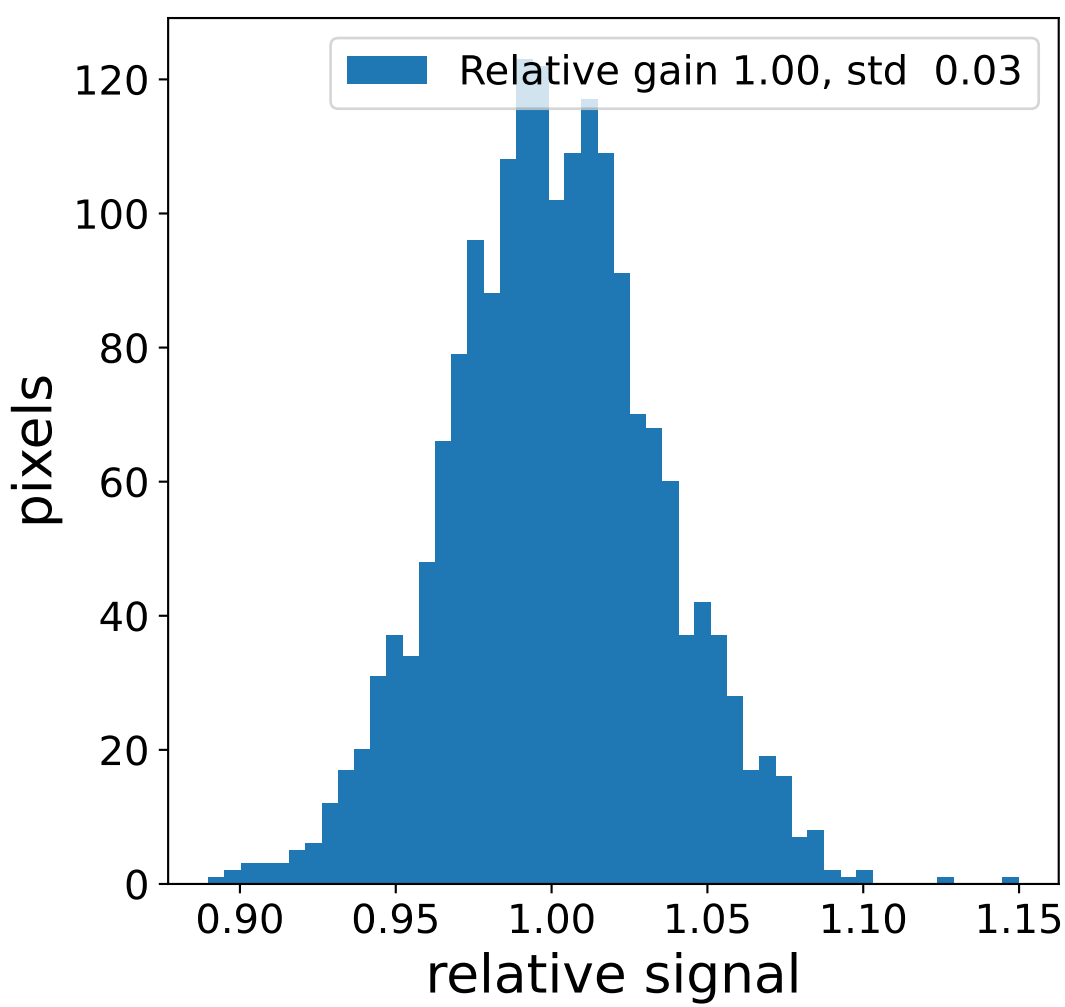

pedestal sample of 10000 events