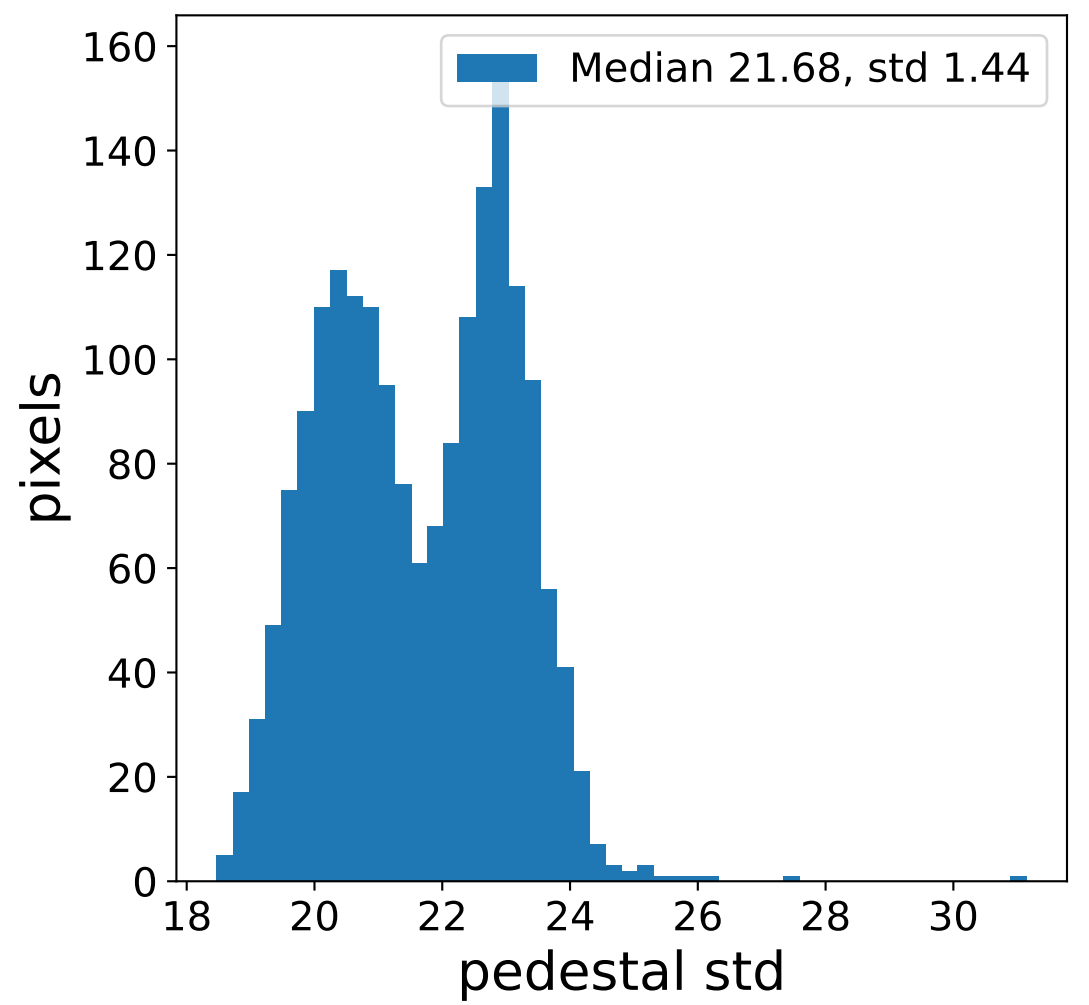

pedestal sample of 10000 events