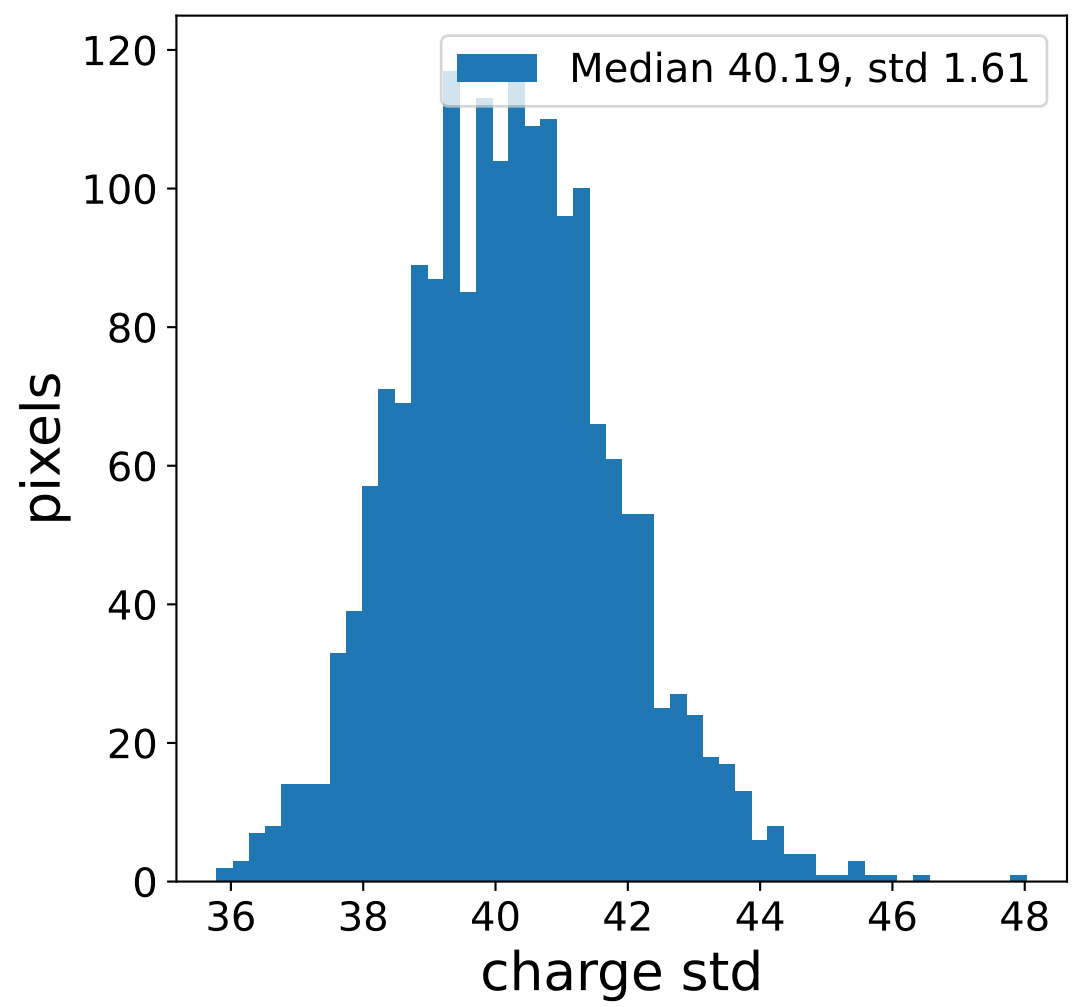

Run 7559 channel: LG

FF sample of 10000 events