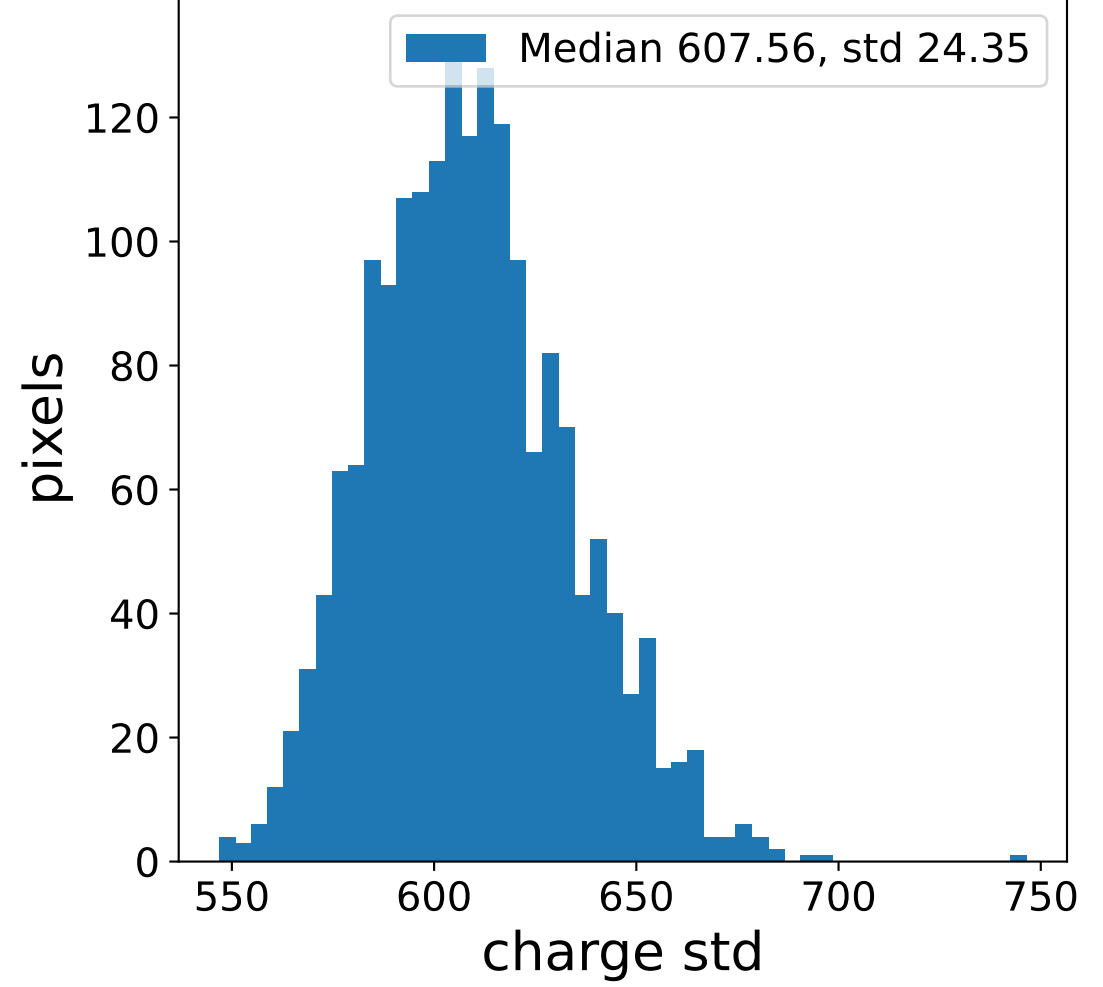

## pedestal sample of 10000 events