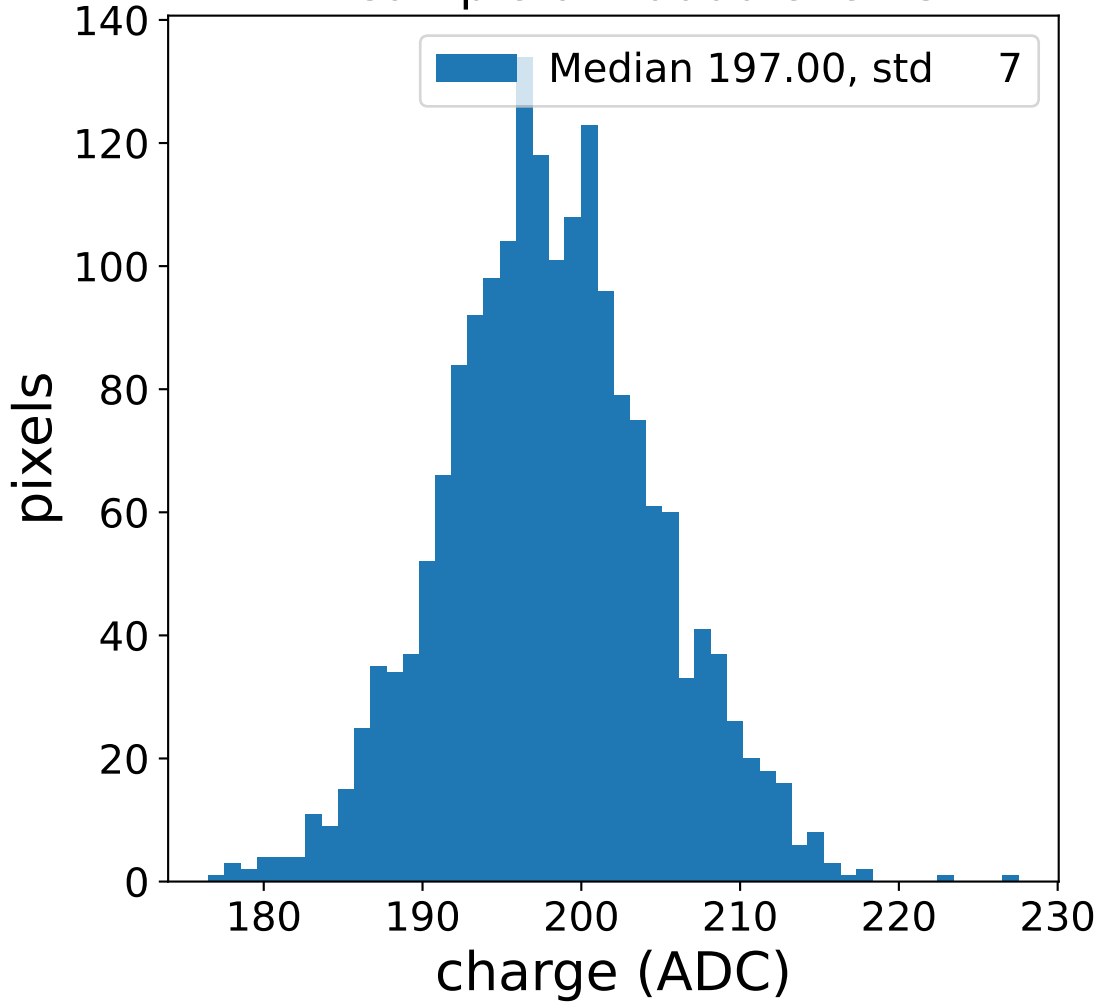

Run 7559 channel: LG

FF sample of 10000 events