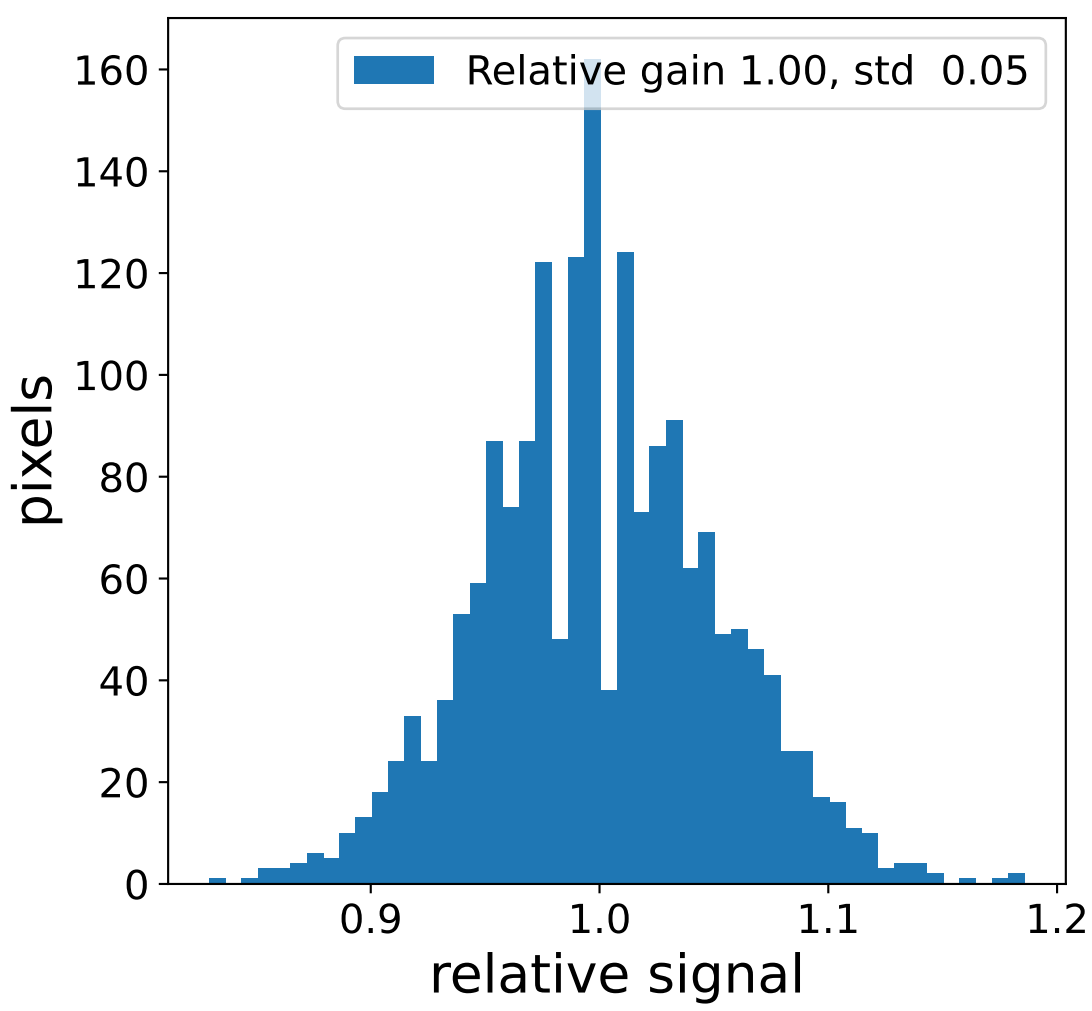

Run 7558

Run 7558

Run 7558 channel: HG

FF sample of 10000 events

pedestal sample of 10000 events

flat-fielded gain [ADC/pe]

Run 7558 channel: LG

FF sample of 10000 events

pedestal sample of 10000 events

flat-fielded gain [ADC/pe]