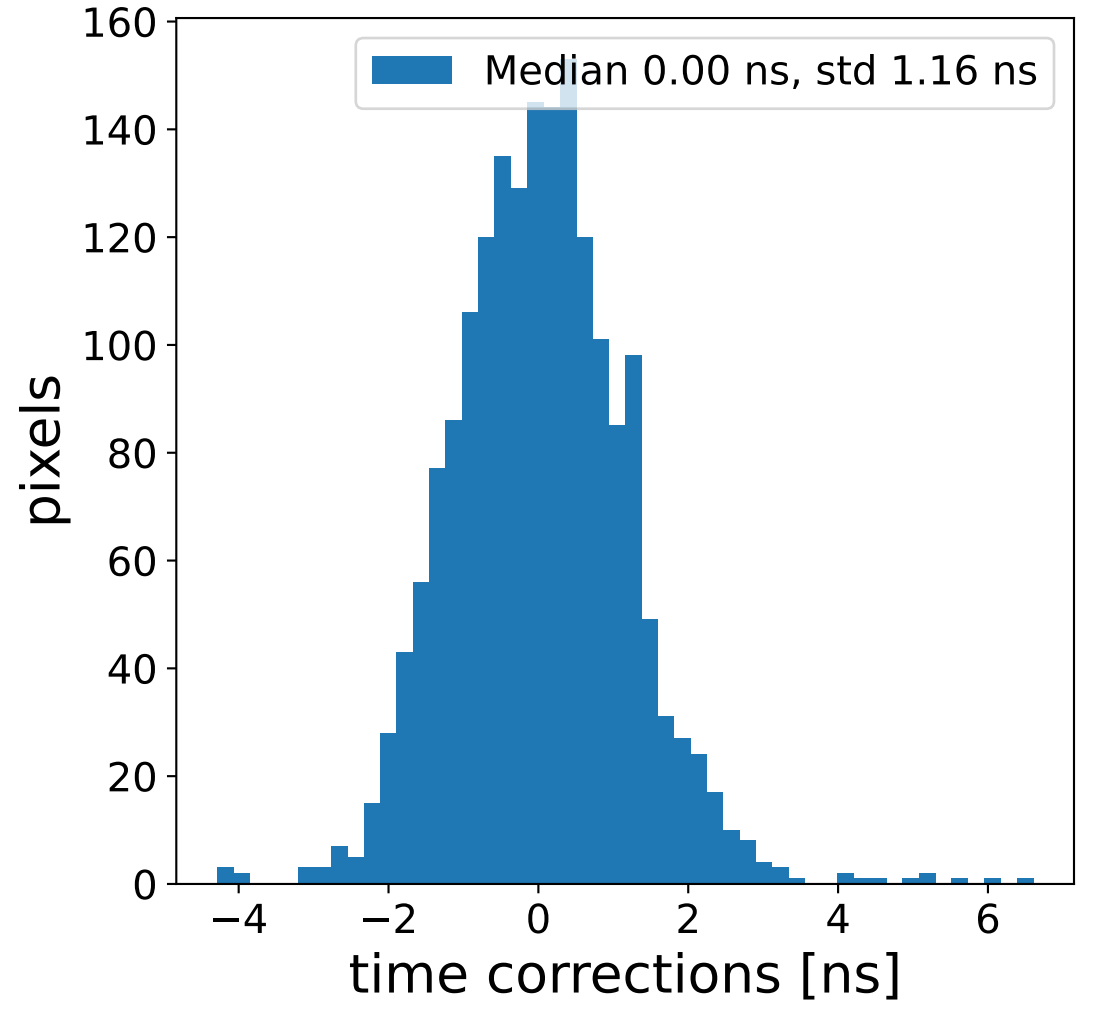

Run 7558

Run 7558

Run 7558 channel: HG

FF sample of 10000 events

pedestal sample of 10000 events

flat-fielded gain [ADC/pe]

Run 7558 channel: LG

FF sample of 10000 events

pedestal sample of 10000 events

flat-fielded gain [ADC/pe]