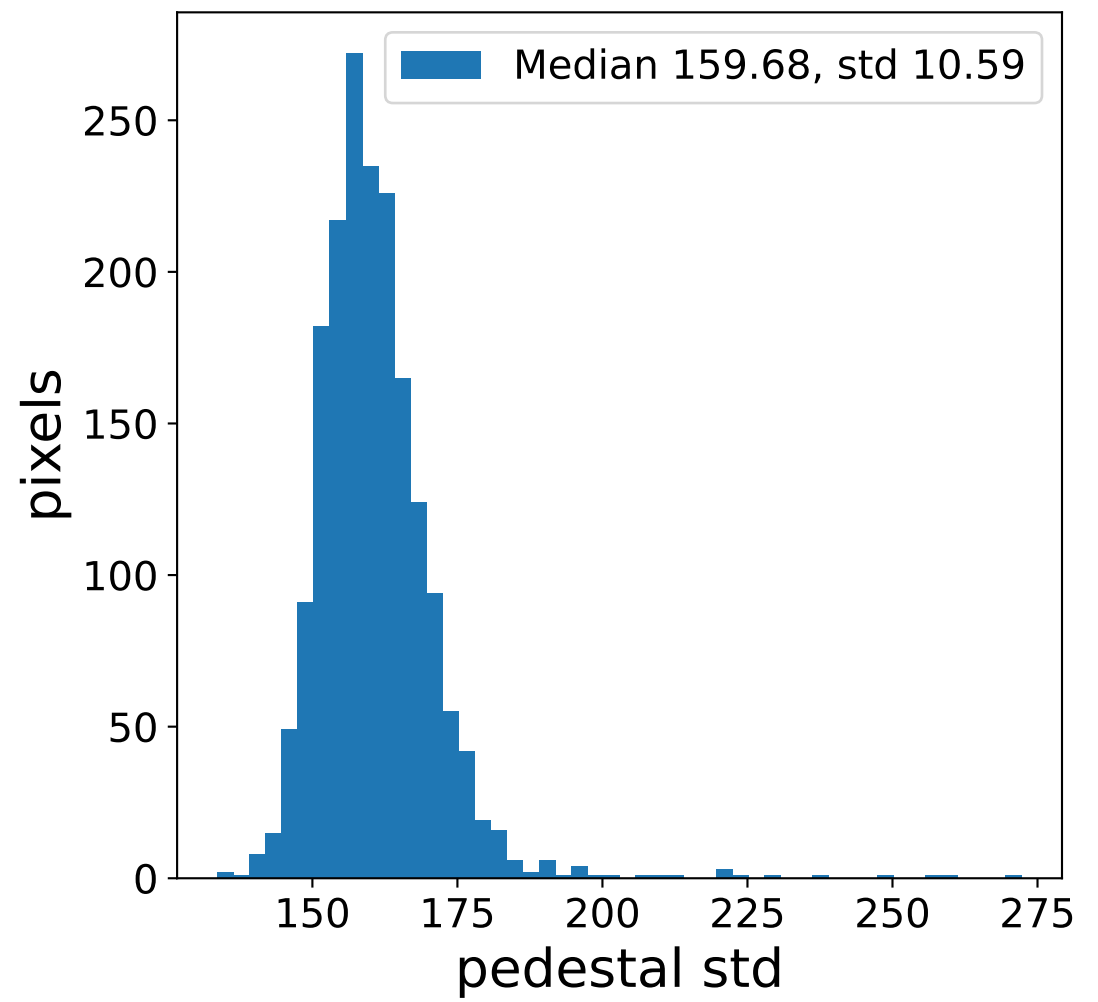

Run 7558

Run 7558

Run 7558 channel: HG

FF sample of 10000 events

pedestal sample of 10000 events

flat-fielded gain [ADC/pe]

Run 7558 channel: LG

FF sample of 10000 events

pedestal sample of 10000 events

flat-fielded gain [ADC/pe]