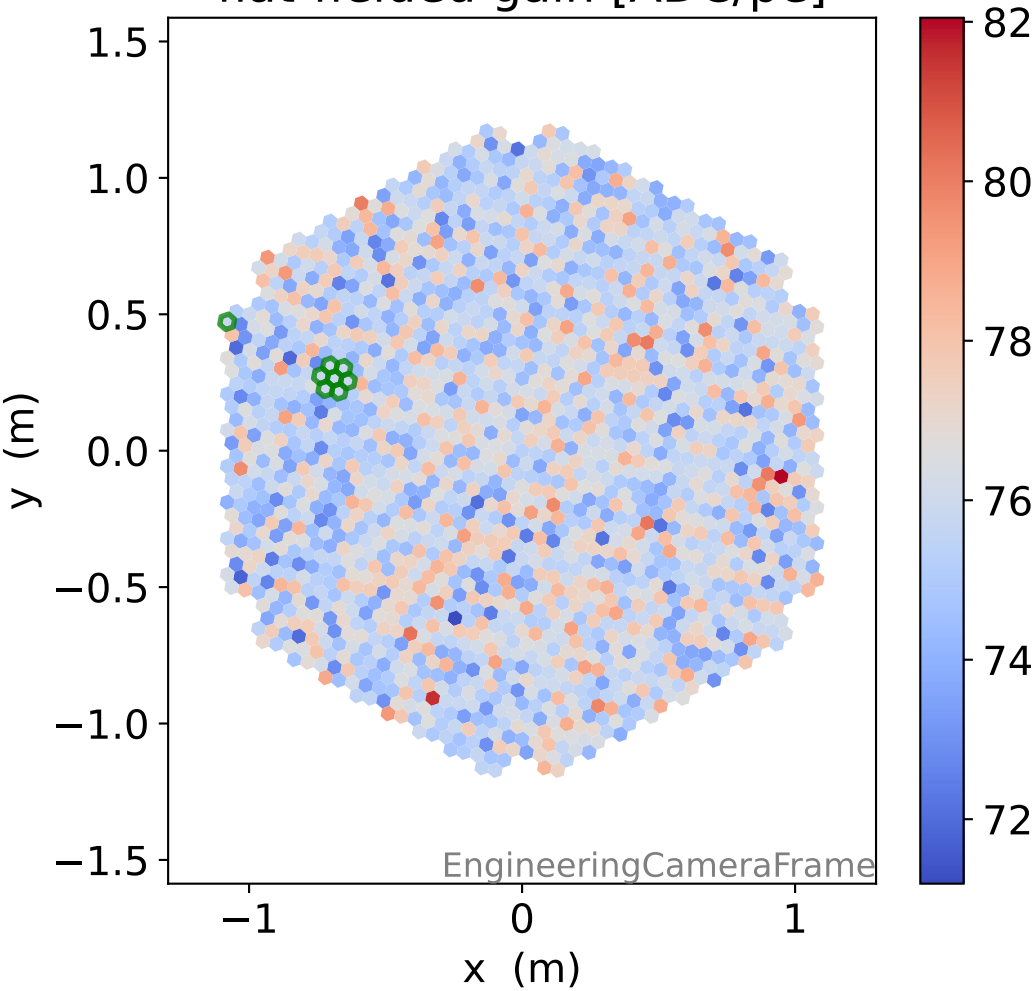

Run 7558

Run 7558

Run 7558 channel: HG

FF sample of 10000 events

pedestal sample of 10000 events

flat-fielded gain [ADC/pe]

Run 7558 channel: LG

FF sample of 10000 events

pedestal sample of 10000 events

flat-fielded gain [ADC/pe]