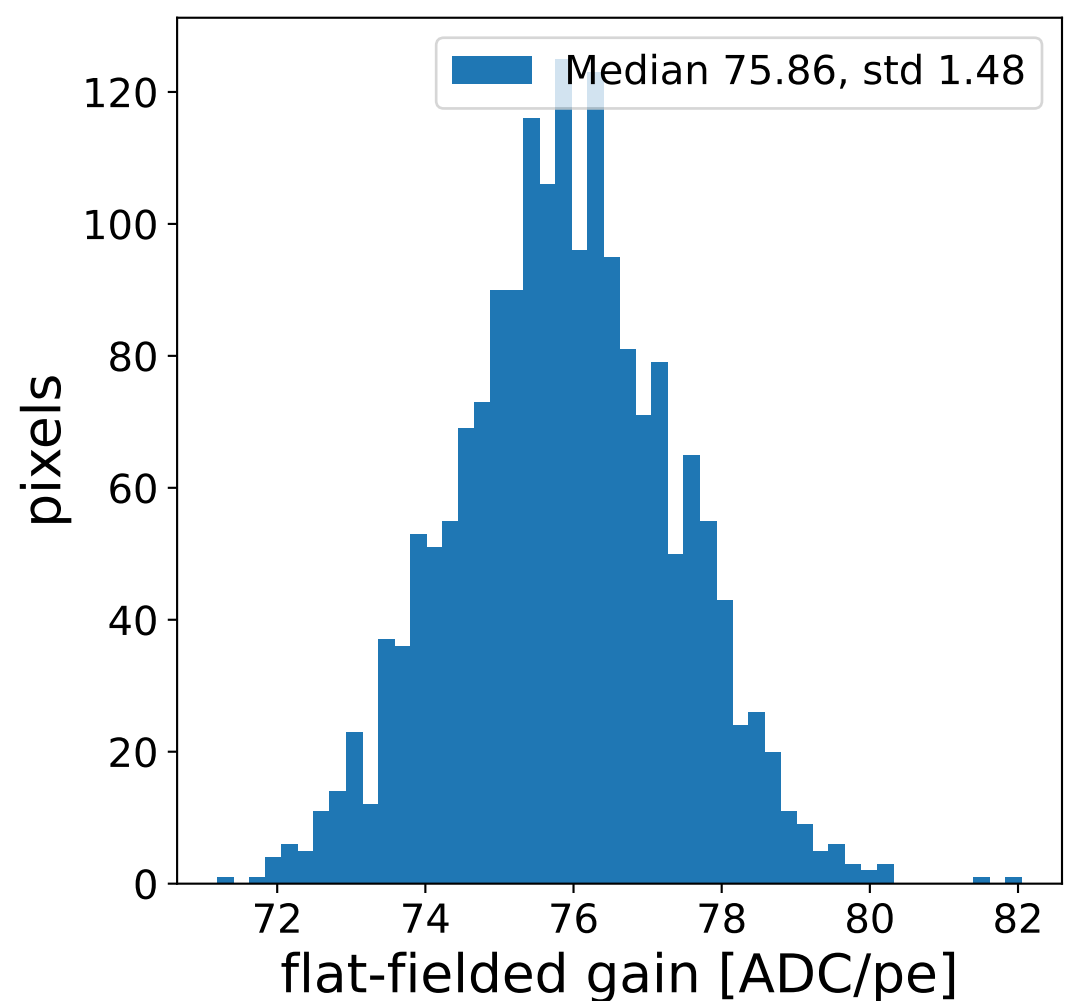

Run 7558

Run 7558

Run 7558 channel: HG

FF sample of 10000 events

pedestal sample of 10000 events

flat-fielded gain [ADC/pe]

Run 7558 channel: LG

FF sample of 10000 events

pedestal sample of 10000 events

flat-fielded gain [ADC/pe]