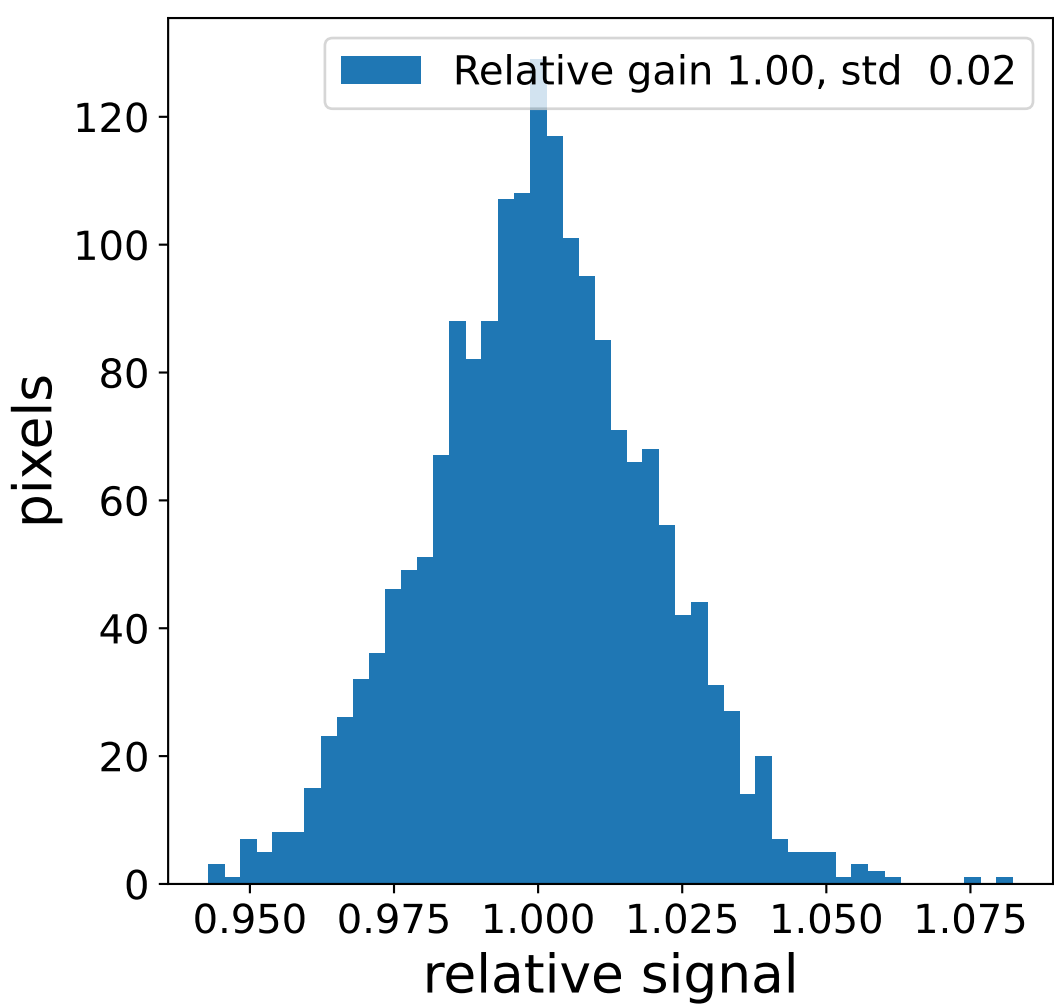

Run 7558

Run 7558

Run 7558 channel: HG

FF sample of 10000 events

pedestal sample of 10000 events

flat-fielded gain [ADC/pe]

Run 7558 channel: LG

FF sample of 10000 events

pedestal sample of 10000 events

flat-fielded gain [ADC/pe]