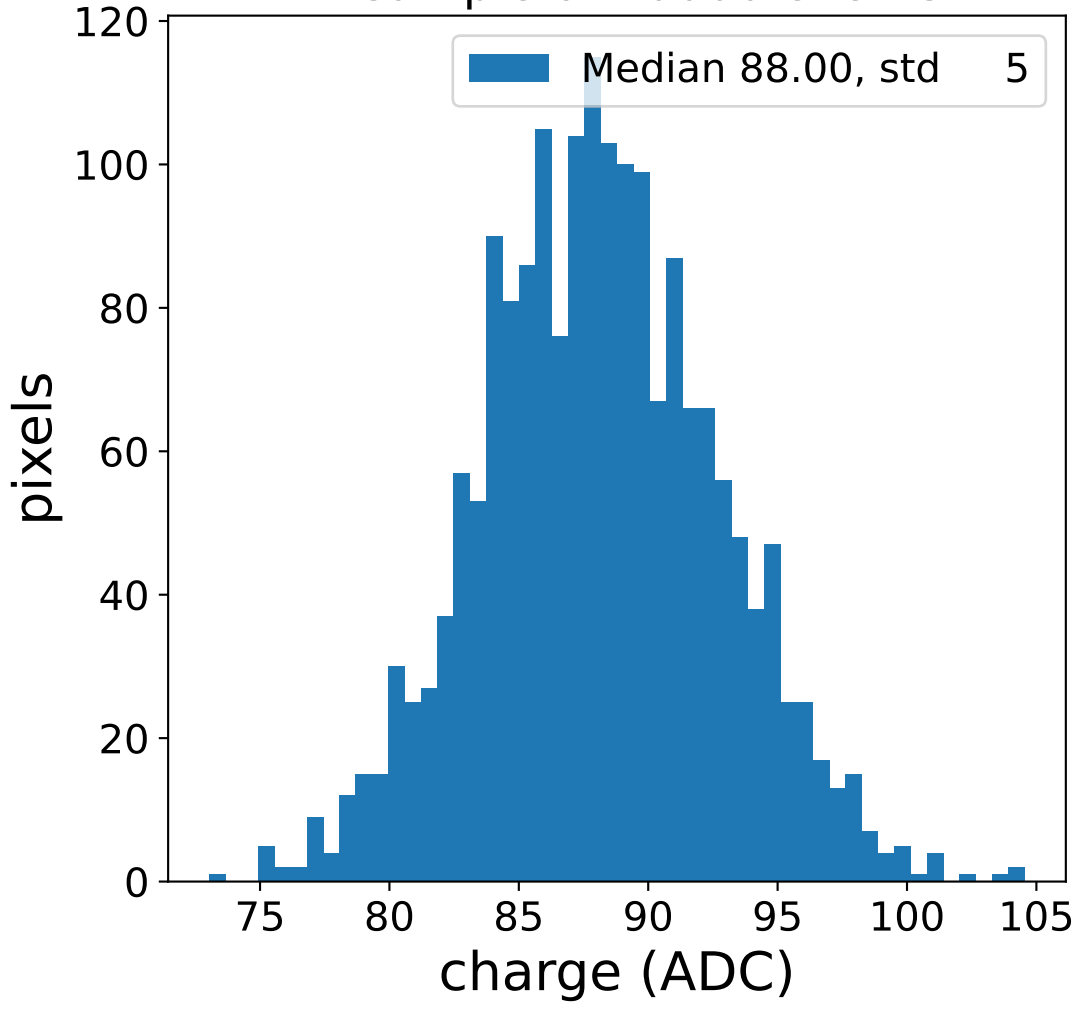

Run 7558

Run 7558

Run 7558 channel: HG

FF sample of 10000 events

pedestal sample of 10000 events

flat-fielded gain [ADC/pe]

Run 7558 channel: LG

FF sample of 10000 events

pedestal sample of 10000 events

flat-fielded gain [ADC/pe]