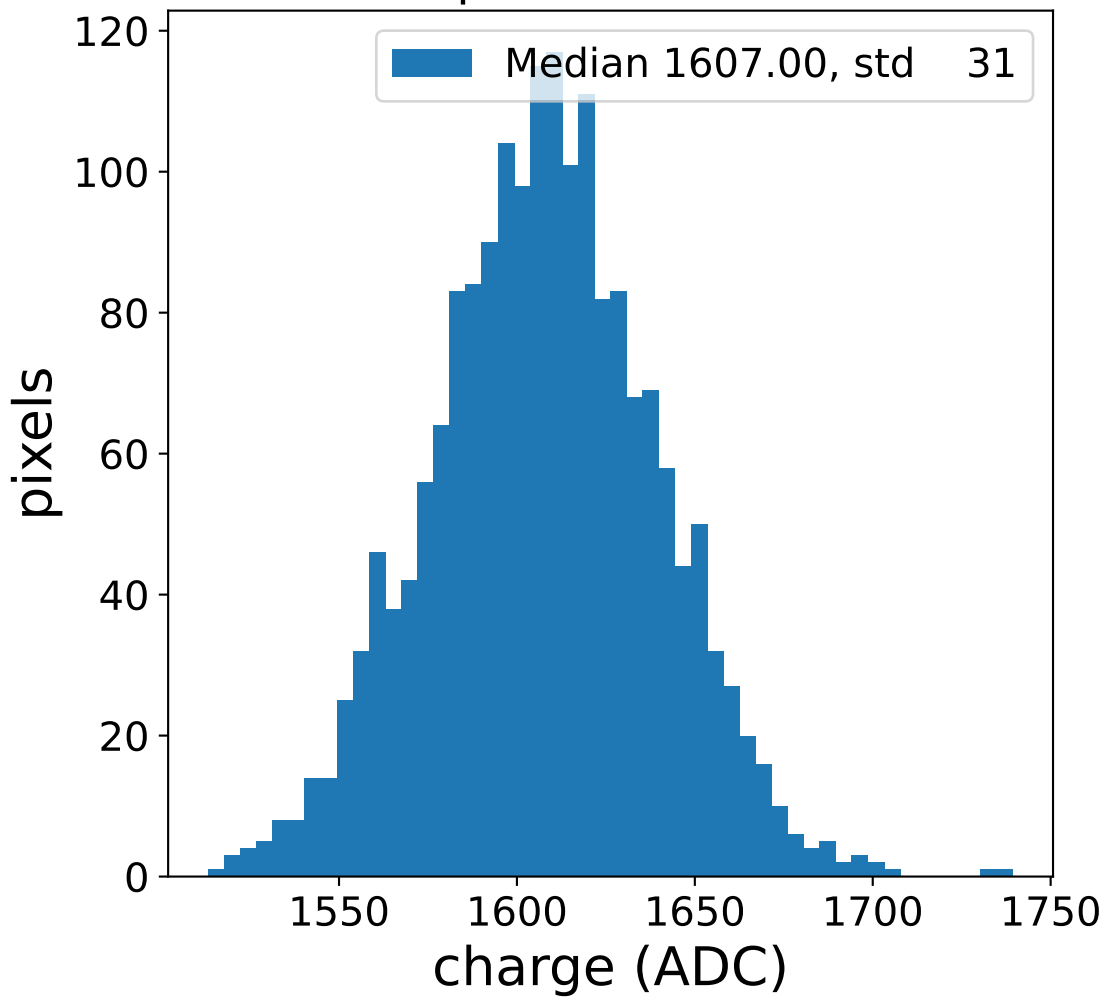

Run 7558

Run 7558

Run 7558 channel: HG

FF sample of 10000 events

pedestal sample of 10000 events

flat-fielded gain [ADC/pe]

Run 7558 channel: LG

FF sample of 10000 events

pedestal sample of 10000 events

flat-fielded gain [ADC/pe]