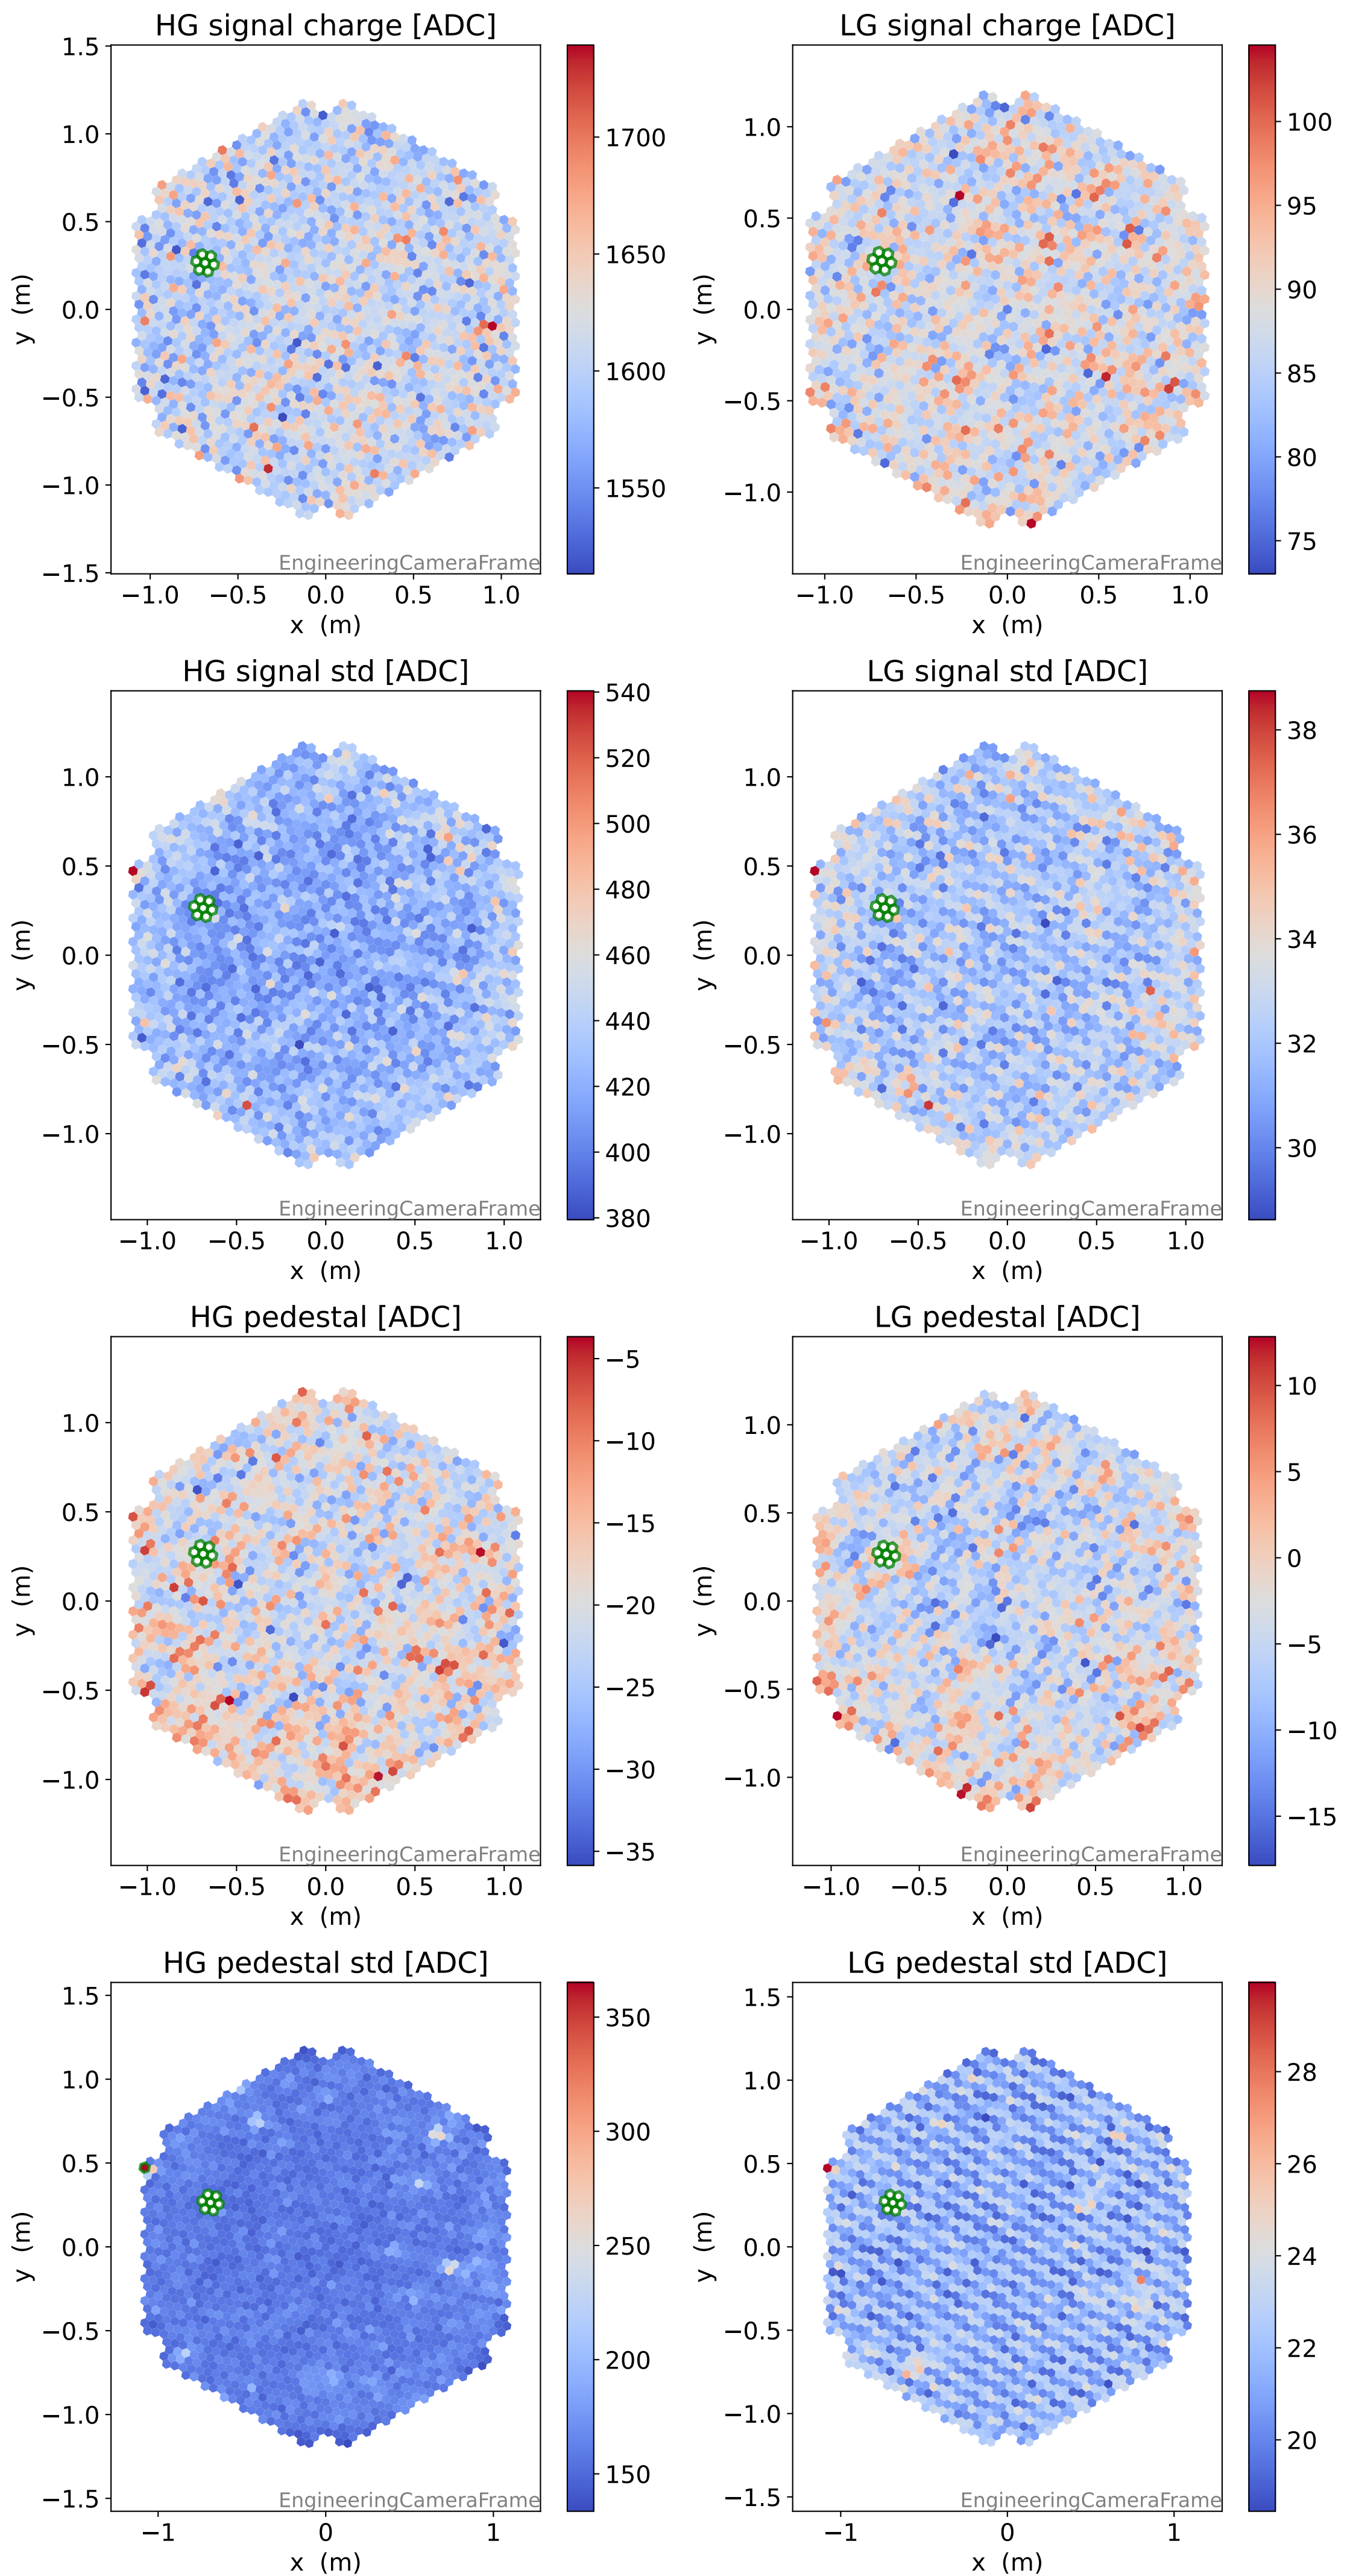

Run 7558

Run 7558

Run 7558 channel: HG

FF sample of 10000 events

pedestal sample of 10000 events

flat-fielded gain [ADC/pe]

Run 7558 channel: LG

FF sample of 10000 events

pedestal sample of 10000 events

flat-fielded gain [ADC/pe]