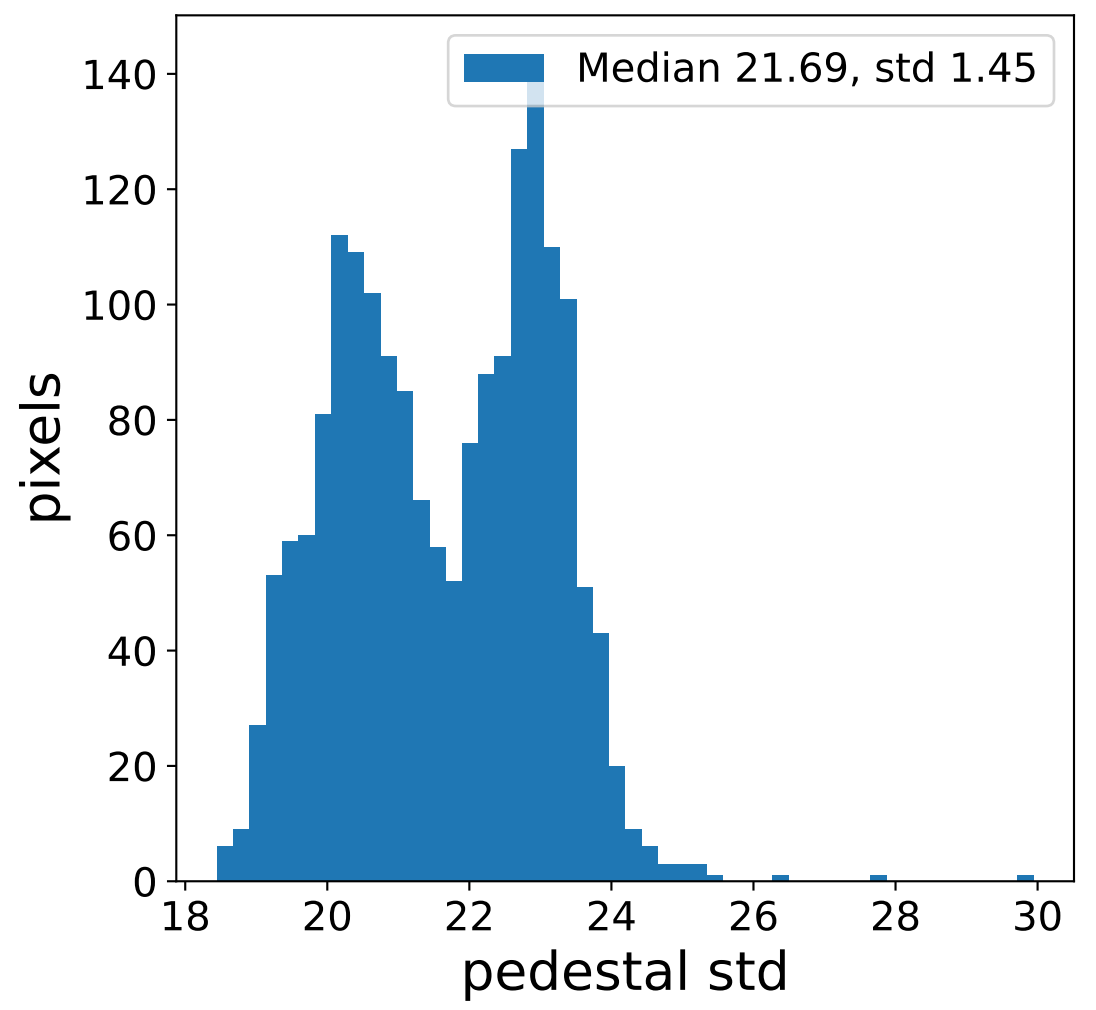

Run 7558

Run 7558

Run 7558 channel: HG

FF sample of 10000 events

pedestal sample of 10000 events

flat-fielded gain [ADC/pe]

Run 7558 channel: LG

FF sample of 10000 events

pedestal sample of 10000 events

flat-fielded gain [ADC/pe]