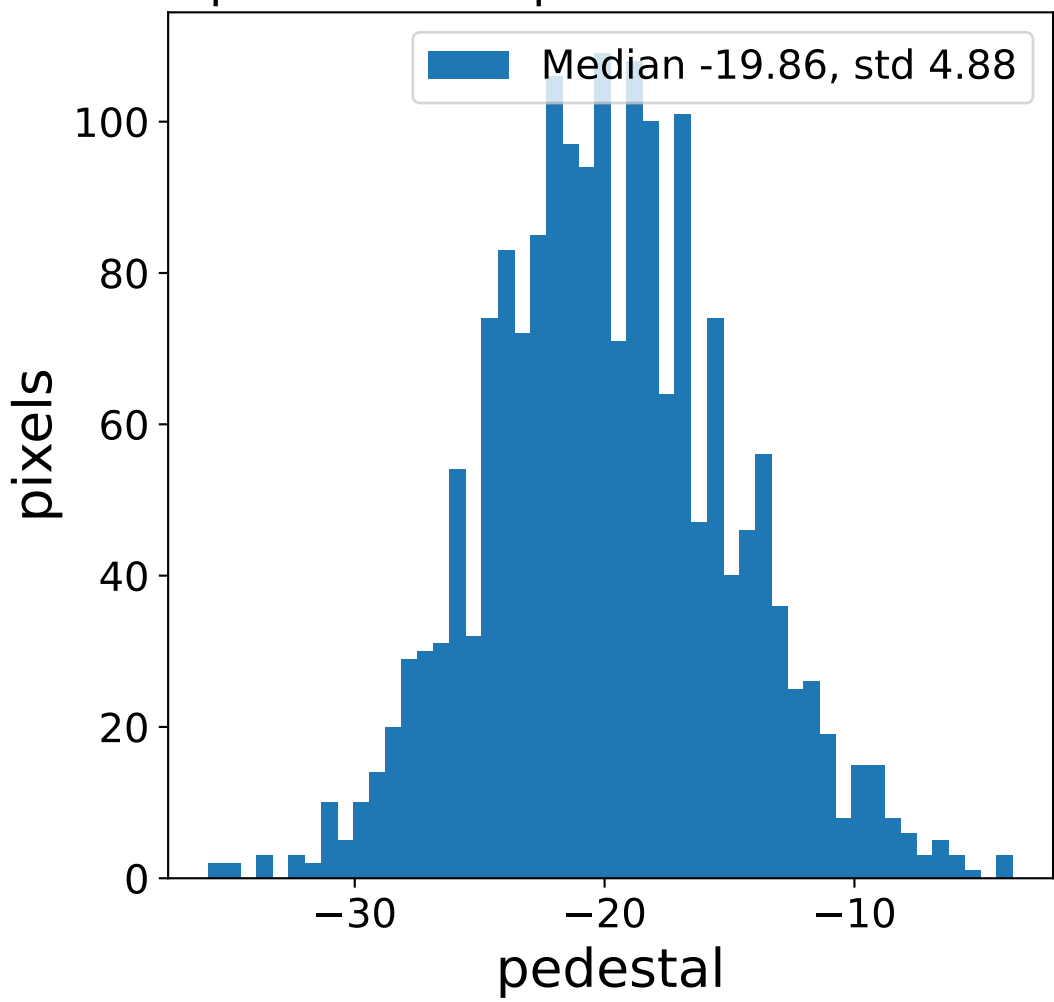

Run 7558

Run 7558

Run 7558 channel: HG

FF sample of 10000 events

pedestal sample of 10000 events

flat-fielded gain [ADC/pe]

Run 7558 channel: LG

FF sample of 10000 events

pedestal sample of 10000 events

flat-fielded gain [ADC/pe]