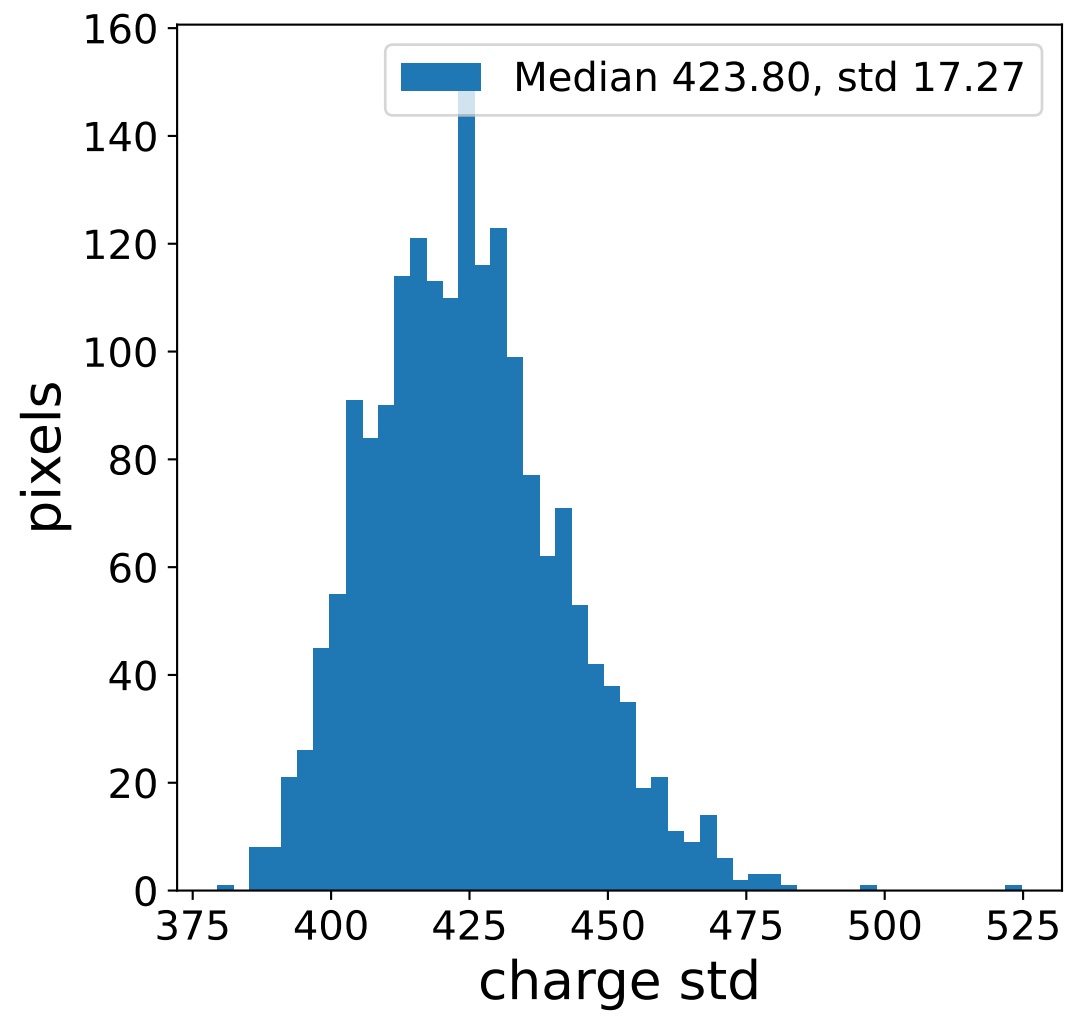

Run 7558

Run 7558

Run 7558 channel: HG

FF sample of 10000 events

pedestal sample of 10000 events

flat-fielded gain [ADC/pe]

Run 7558 channel: LG

FF sample of 10000 events

pedestal sample of 10000 events

flat-fielded gain [ADC/pe]