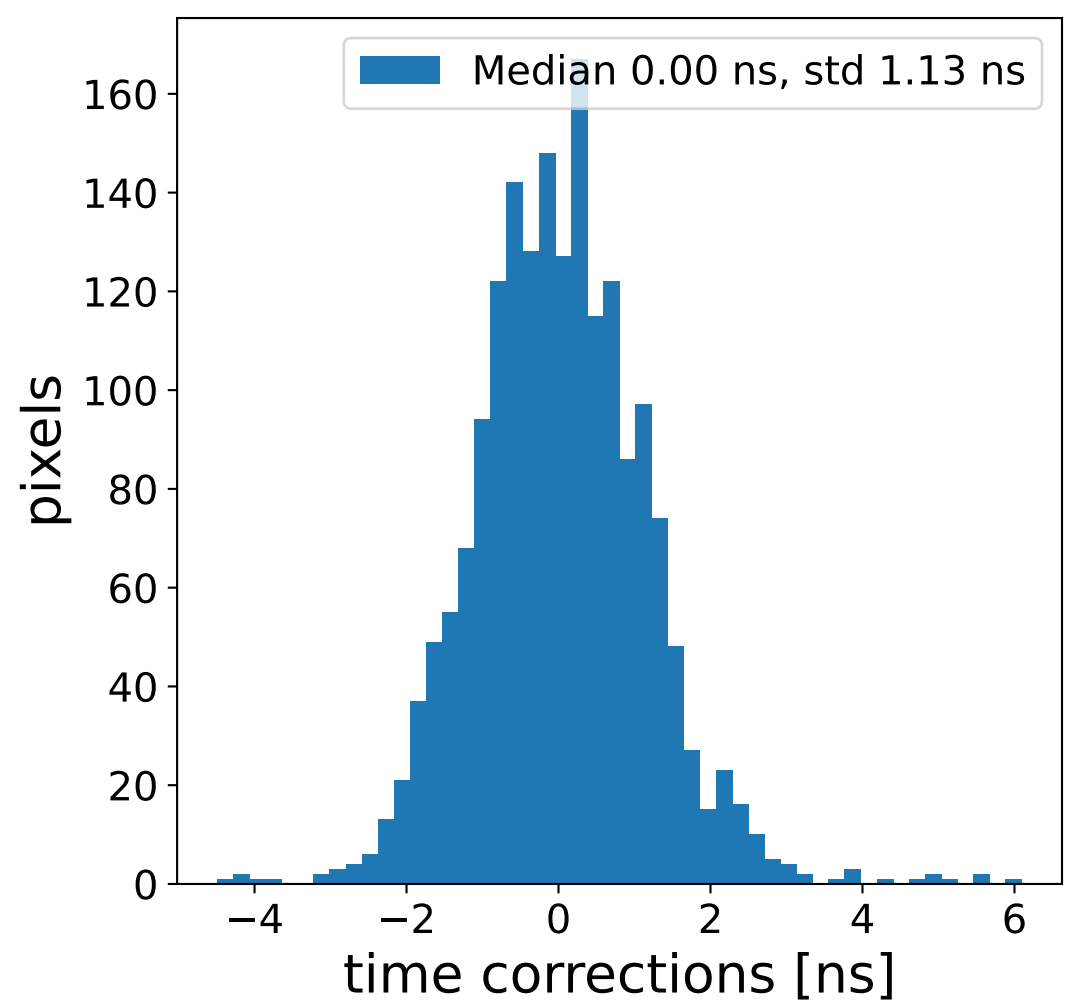

Run 7558

Run 7558

Run 7558 channel: HG

FF sample of 10000 events

pedestal sample of 10000 events

flat-fielded gain [ADC/pe]

Run 7558 channel: LG

FF sample of 10000 events

pedestal sample of 10000 events

flat-fielded gain [ADC/pe]