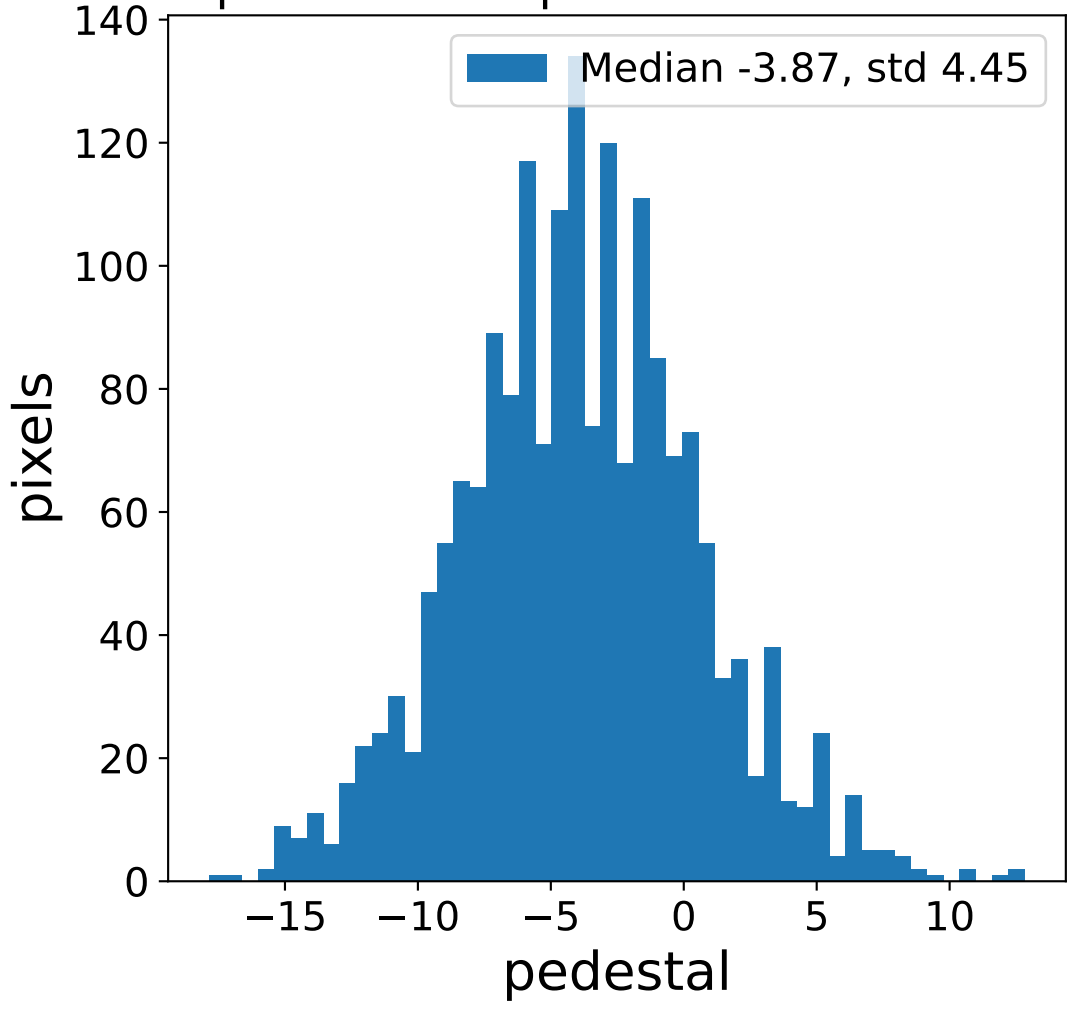

Run 7558

Run 7558

Run 7558 channel: HG

FF sample of 10000 events

pedestal sample of 10000 events

flat-fielded gain [ADC/pe]

Run 7558 channel: LG

FF sample of 10000 events

pedestal sample of 10000 events

flat-fielded gain [ADC/pe]