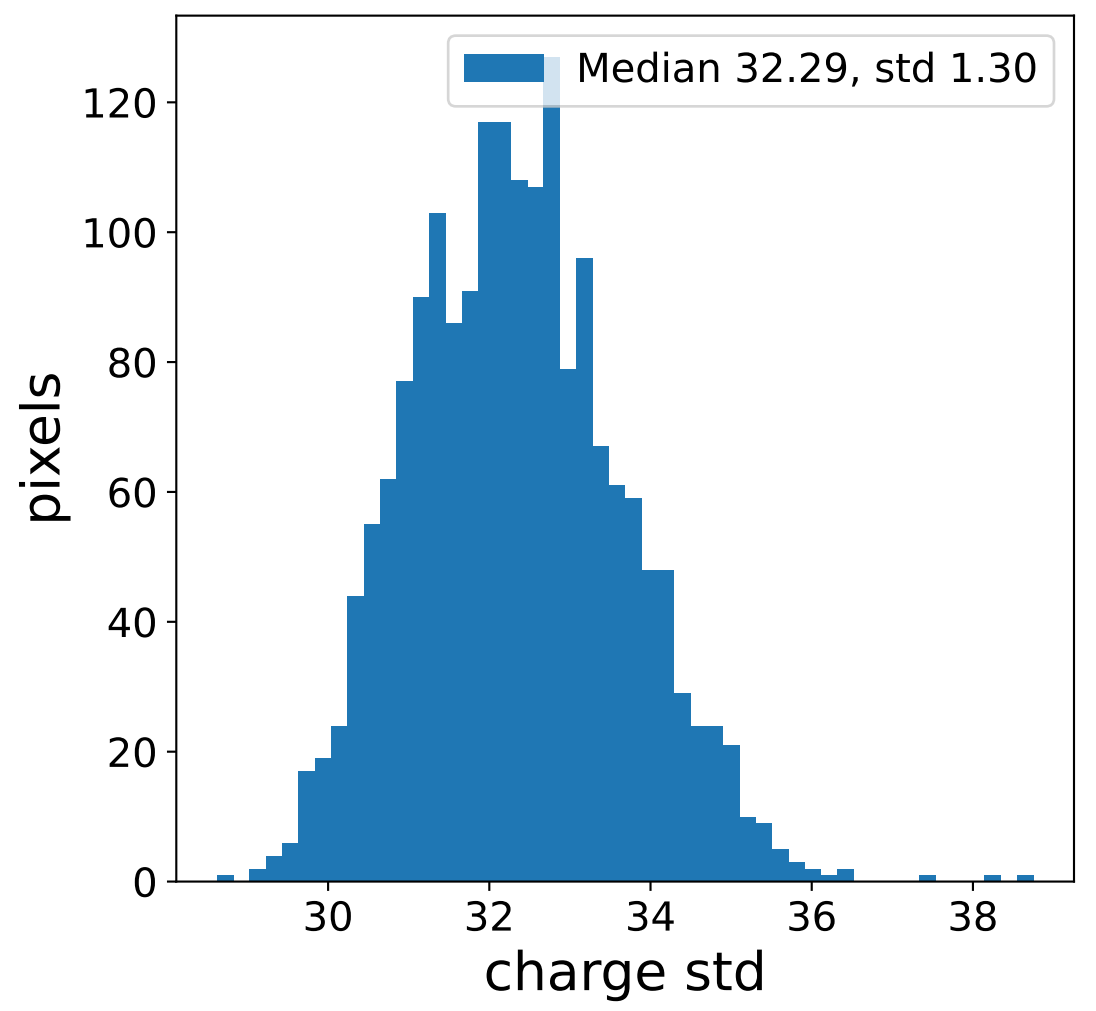

Run 7558

Run 7558

Run 7558 channel: HG

FF sample of 10000 events

pedestal sample of 10000 events

flat-fielded gain [ADC/pe]

Run 7558 channel: LG

FF sample of 10000 events

pedestal sample of 10000 events

flat-fielded gain [ADC/pe]