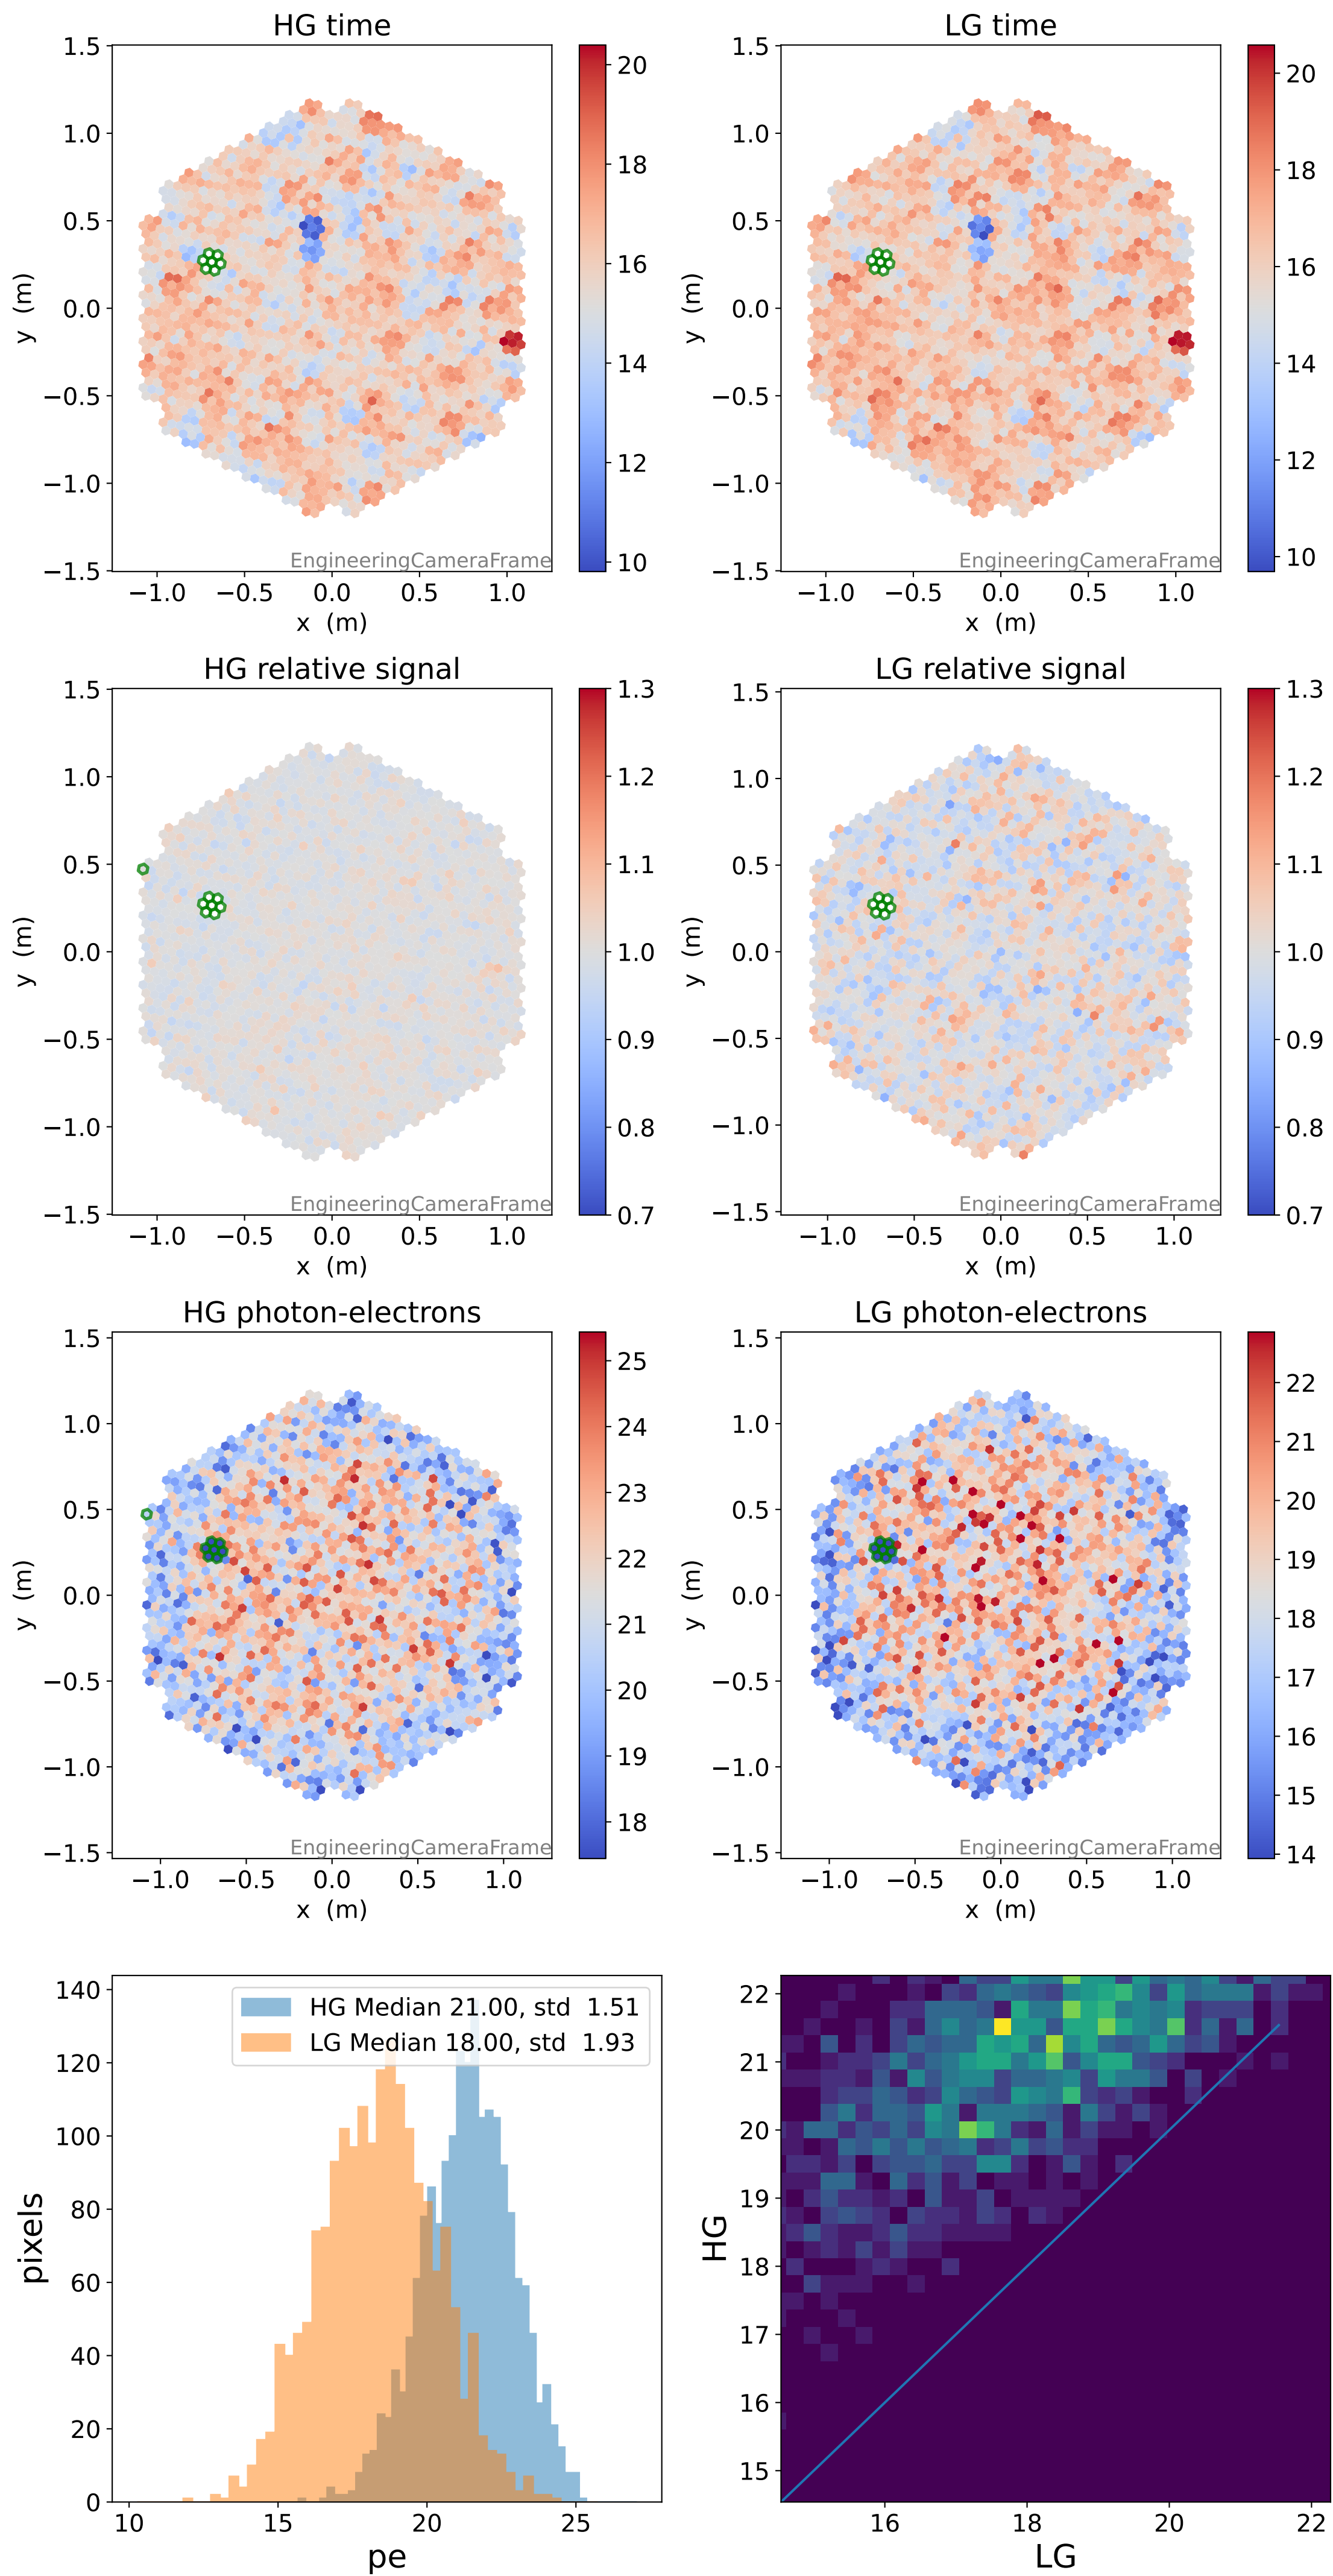

Run 7558

Run 7558

Run 7558 channel: HG

FF sample of 10000 events

pedestal sample of 10000 events

flat-fielded gain [ADC/pe]

Run 7558 channel: LG

FF sample of 10000 events

pedestal sample of 10000 events

flat-fielded gain [ADC/pe]