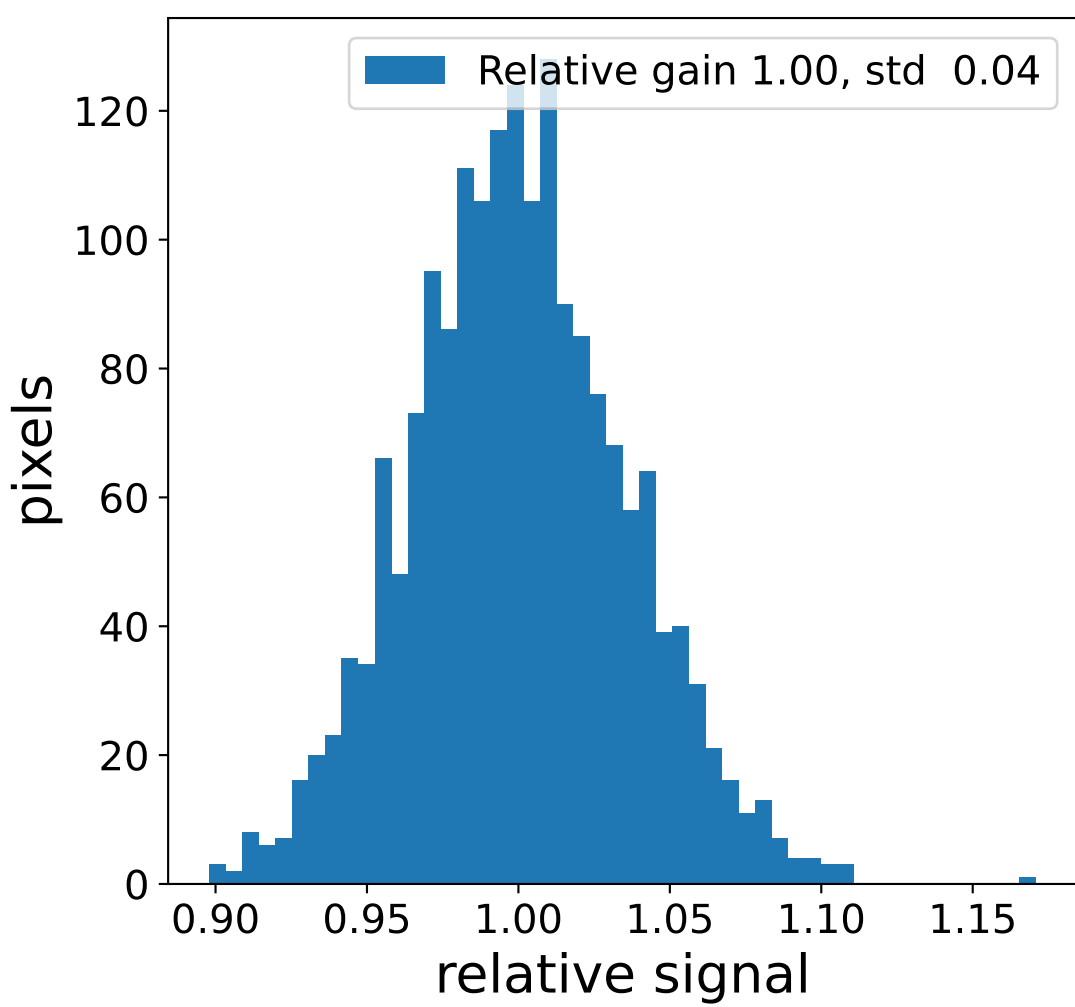

Run 7557

Run 7557

Run 7557 channel: HG

FF sample of 10000 events

pedestal sample of 10000 events

flat-fielded gain [ADC/pe]

Run 7557 channel: LG

FF sample of 10000 events

pedestal sample of 10000 events

flat-fielded gain [ADC/pe]