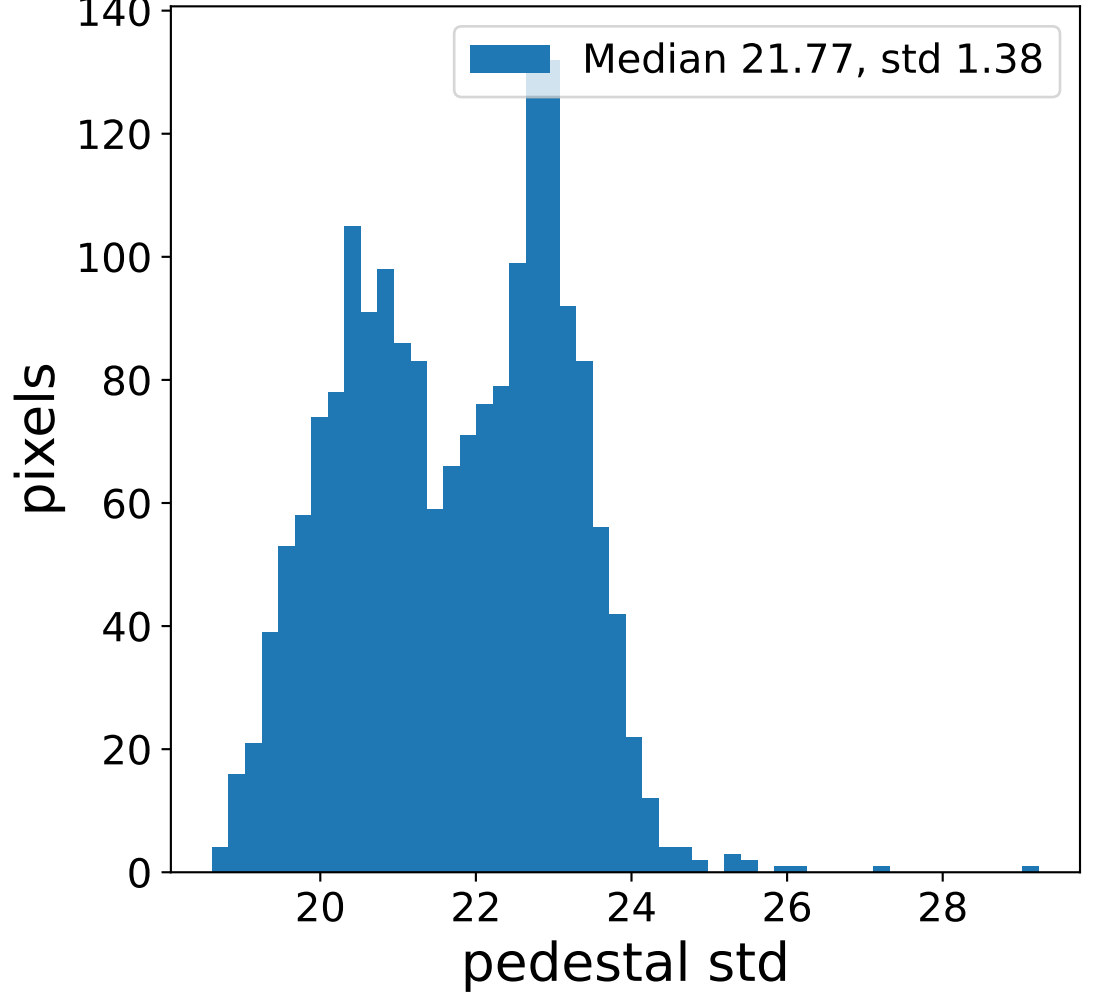

Run 7557

Run 7557

Run 7557 channel: HG

FF sample of 10000 events

pedestal sample of 10000 events

flat-fielded gain [ADC/pe]

Run 7557 channel: LG

FF sample of 10000 events

pedestal sample of 10000 events

flat-fielded gain [ADC/pe]