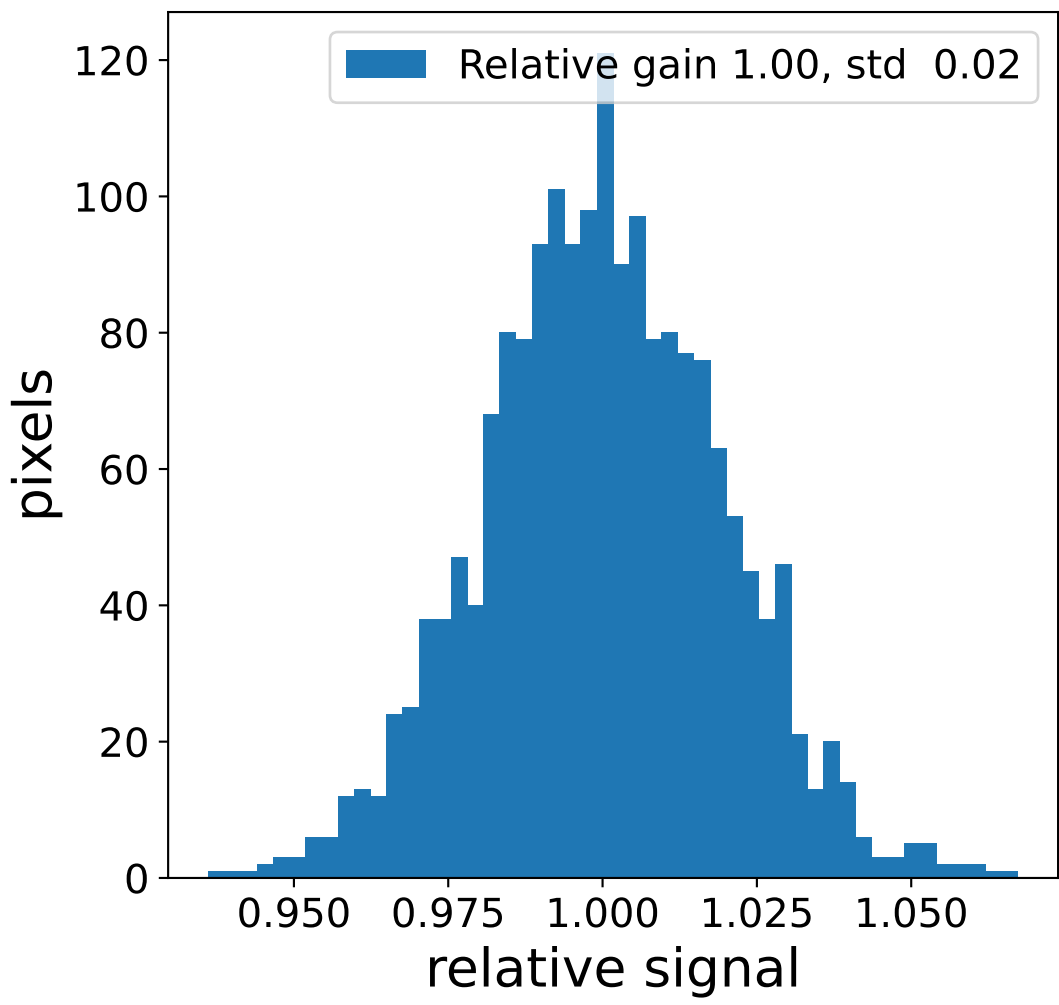

Run 7557

Run 7557

Run 7557 channel: HG

FF sample of 10000 events

pedestal sample of 10000 events

flat-fielded gain [ADC/pe]

Run 7557 channel: LG

FF sample of 10000 events

pedestal sample of 10000 events

flat-fielded gain [ADC/pe]