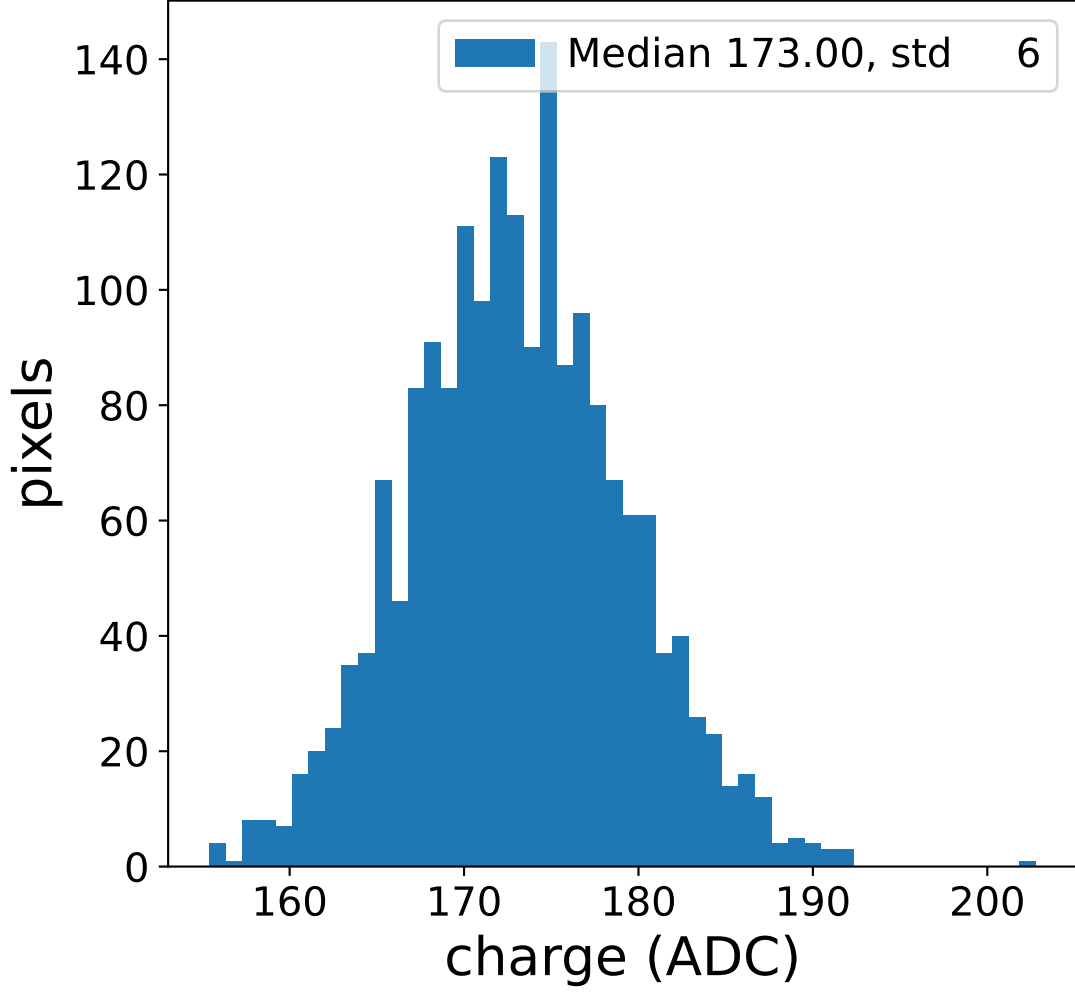

Run 7557

Run 7557

Run 7557 channel: HG

FF sample of 10000 events

pedestal sample of 10000 events

flat-fielded gain [ADC/pe]

Run 7557 channel: LG

FF sample of 10000 events

pedestal sample of 10000 events

flat-fielded gain [ADC/pe]