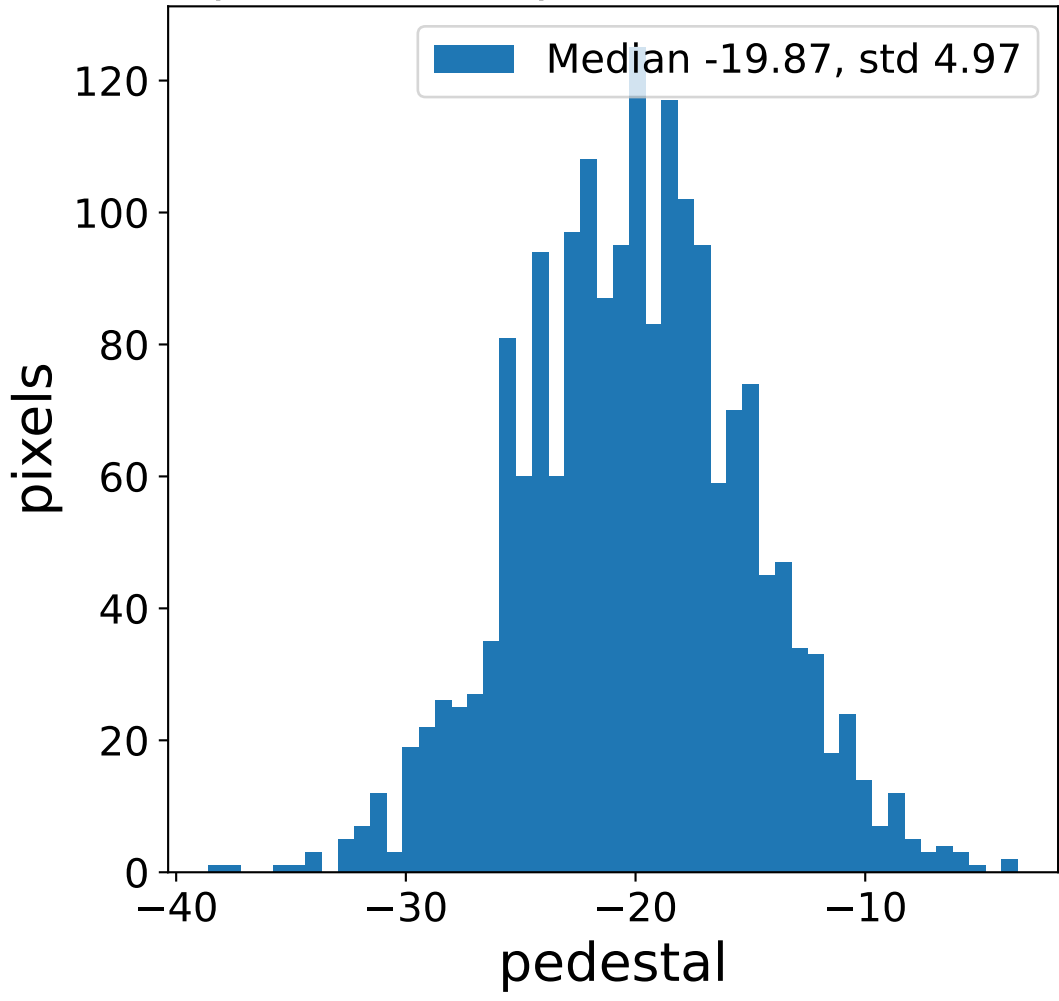

Run 7557

Run 7557

Run 7557 channel: HG

FF sample of 10000 events

pedestal sample of 10000 events

flat-fielded gain [ADC/pe]

Run 7557 channel: LG

FF sample of 10000 events

pedestal sample of 10000 events

flat-fielded gain [ADC/pe]