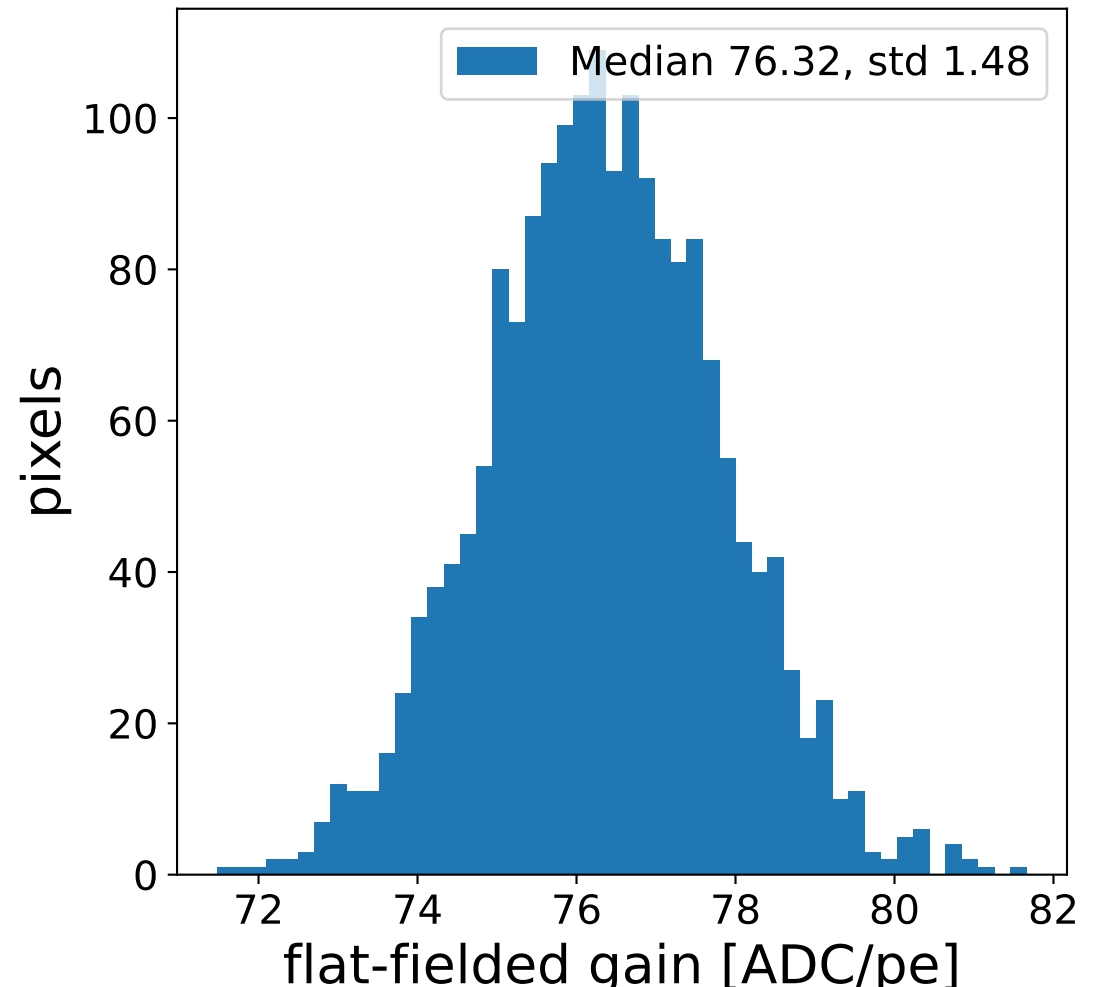

Run 7557

Run 7557

Run 7557 channel: HG

FF sample of 10000 events

pedestal sample of 10000 events

flat-fielded gain [ADC/pe]

Run 7557 channel: LG

FF sample of 10000 events

pedestal sample of 10000 events

flat-fielded gain [ADC/pe]