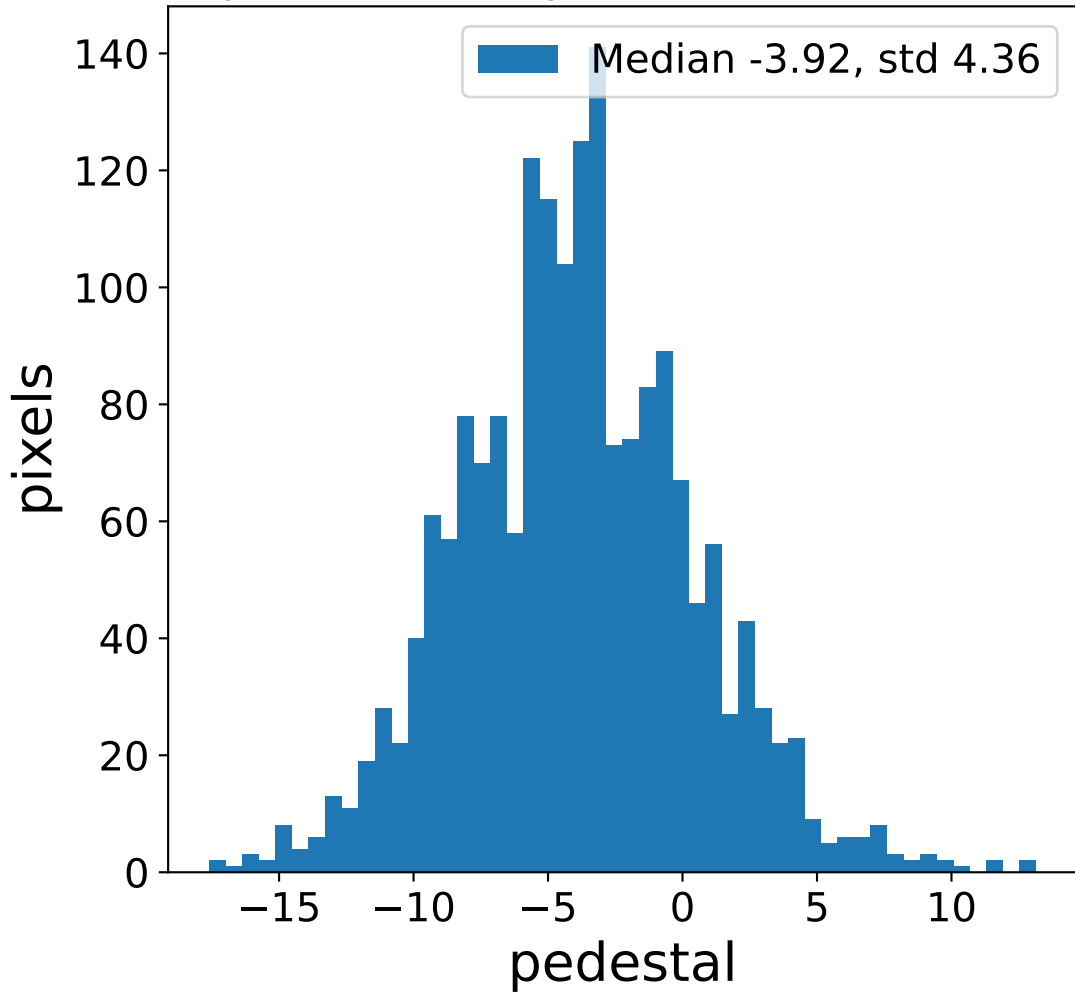

Run 7557

Run 7557

Run 7557 channel: HG

FF sample of 10000 events

pedestal sample of 10000 events

flat-fielded gain [ADC/pe]

Run 7557 channel: LG

FF sample of 10000 events

pedestal sample of 10000 events

flat-fielded gain [ADC/pe]