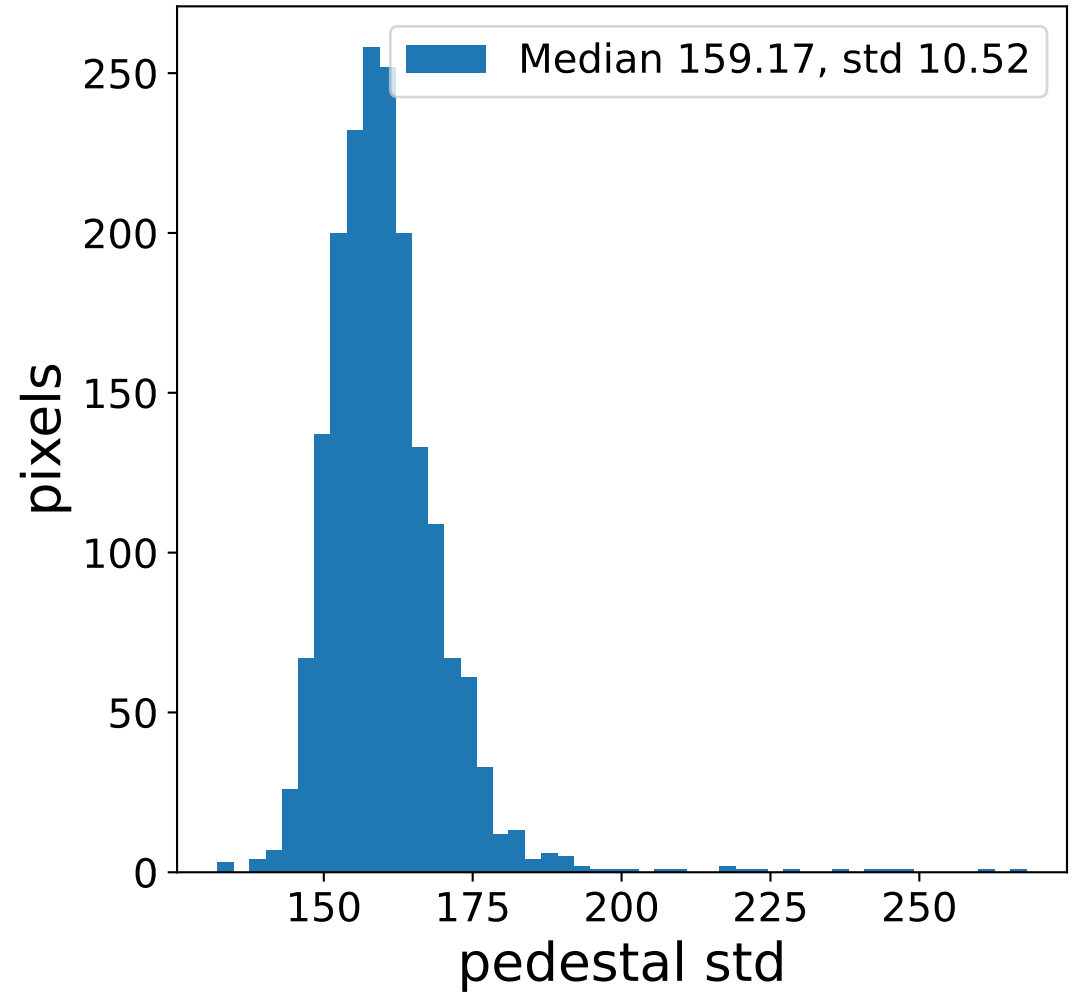

Run 7557

Run 7557

Run 7557 channel: HG

FF sample of 10000 events

pedestal sample of 10000 events

flat-fielded gain [ADC/pe]

Run 7557 channel: LG

FF sample of 10000 events

pedestal sample of 10000 events

flat-fielded gain [ADC/pe]