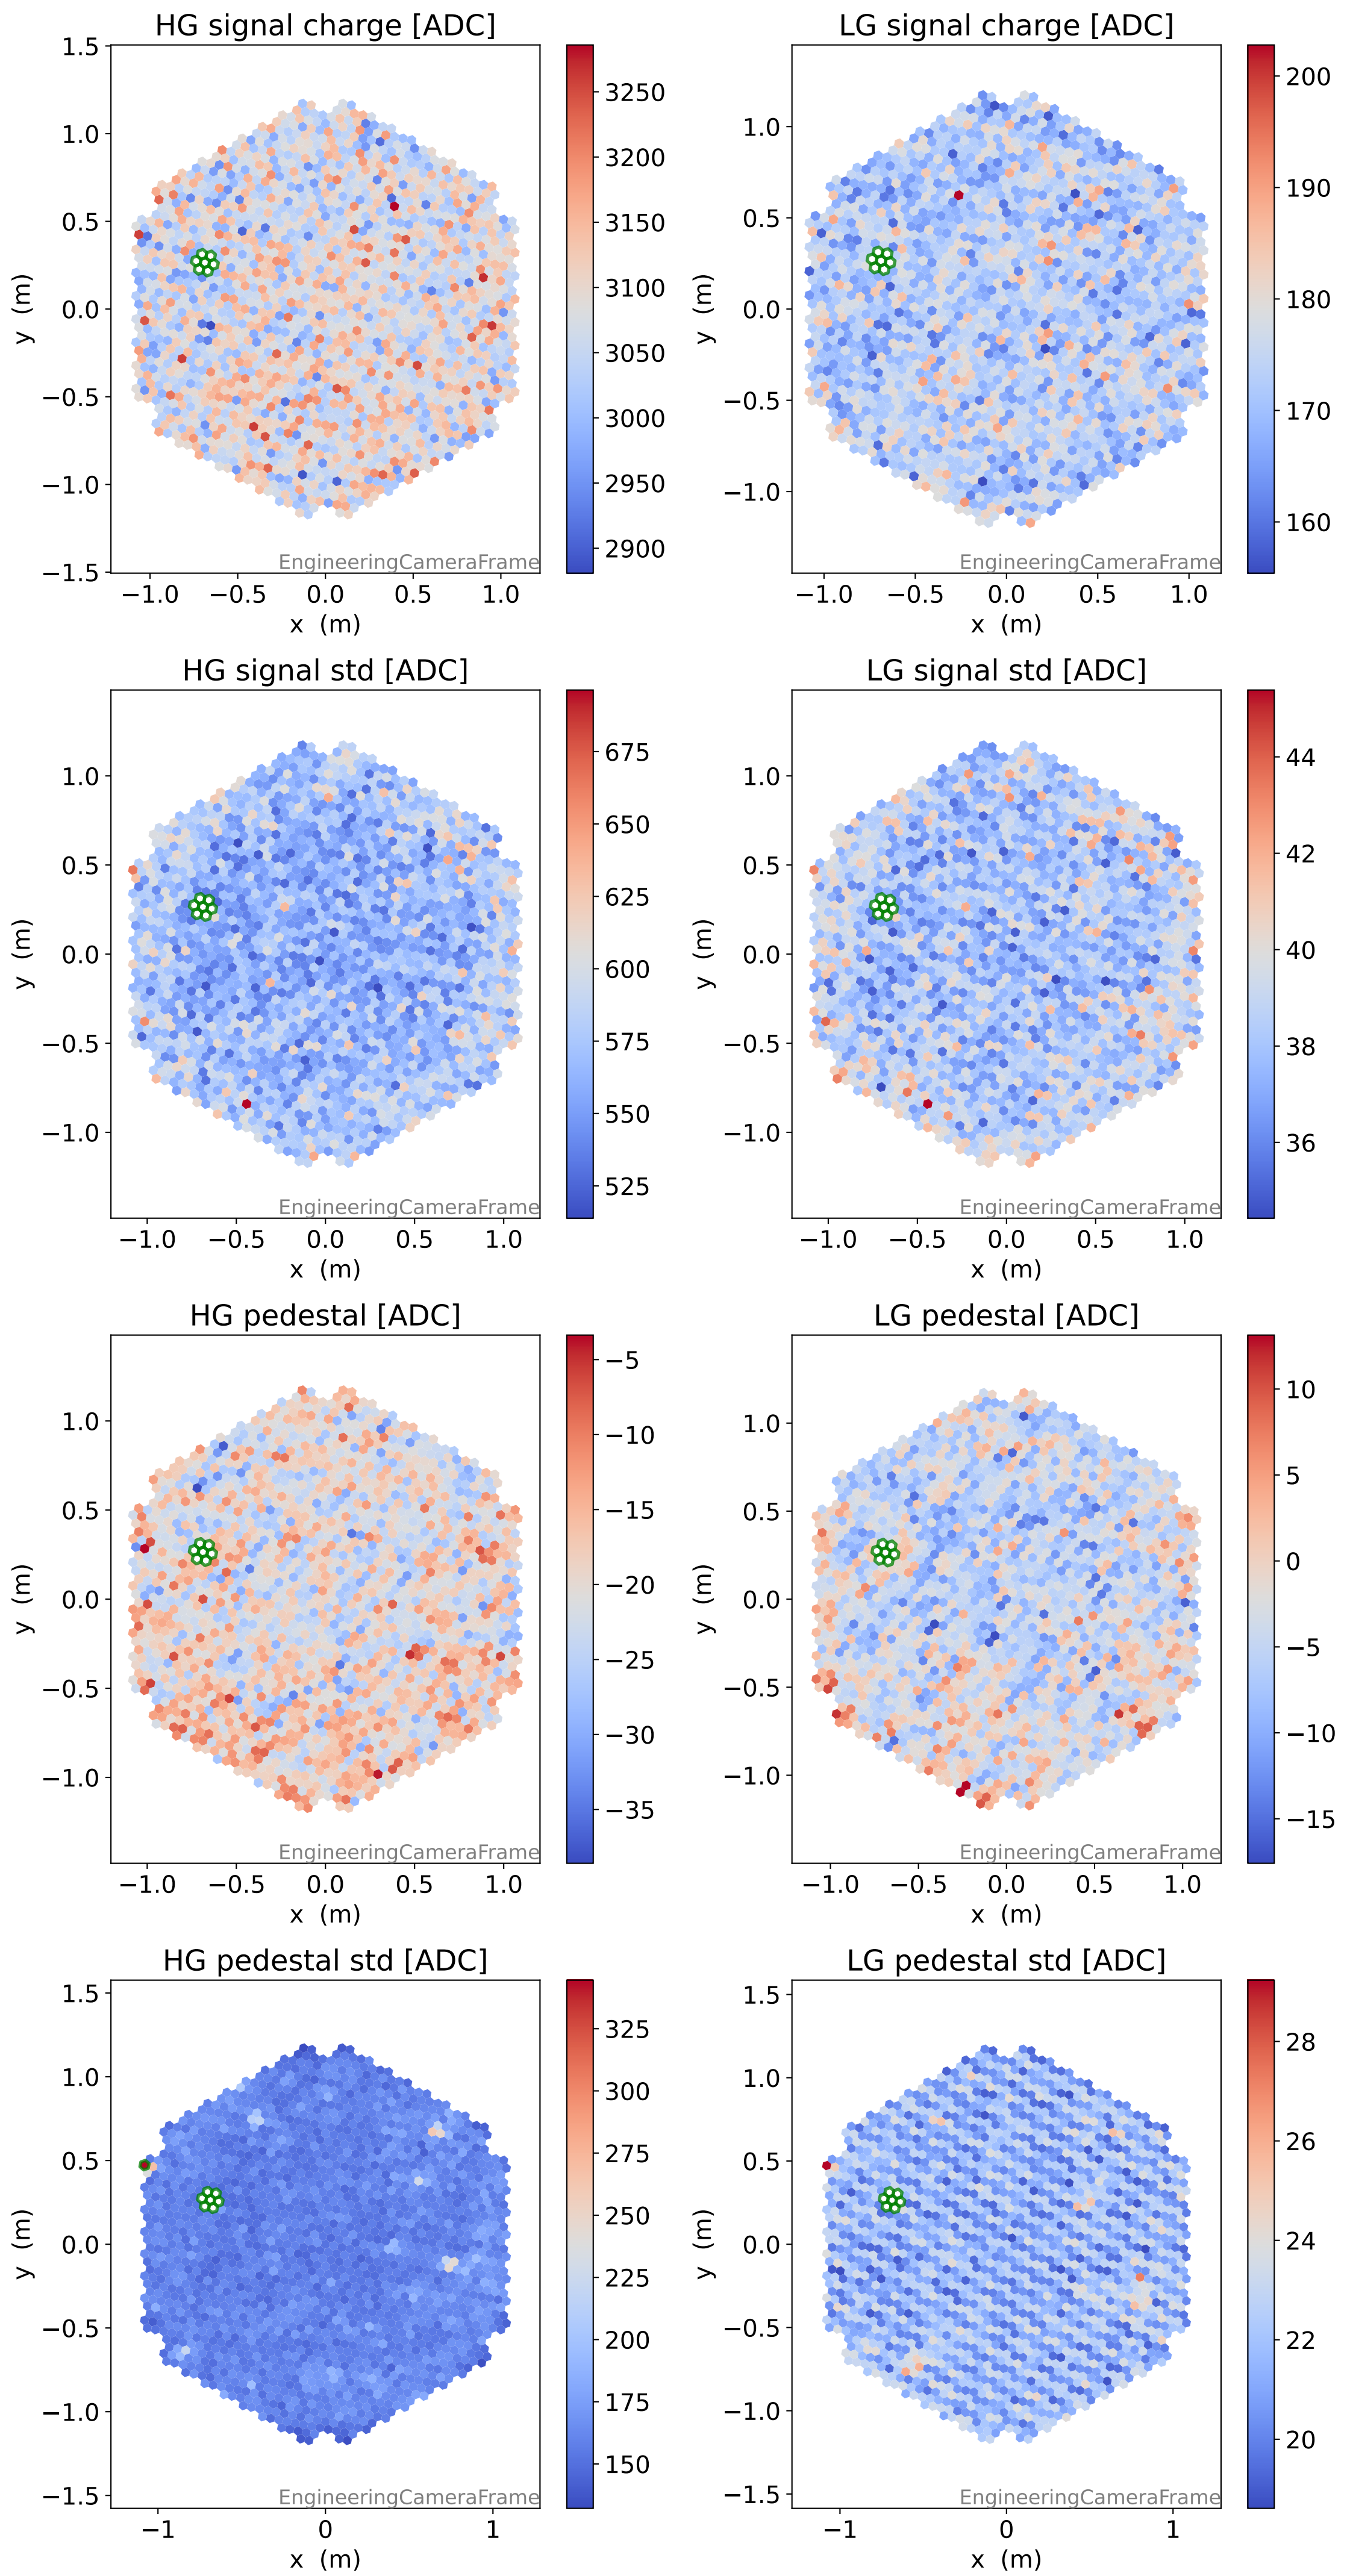

Run 7557

Run 7557

Run 7557 channel: HG

FF sample of 10000 events

pedestal sample of 10000 events

flat-fielded gain [ADC/pe]

Run 7557 channel: LG

FF sample of 10000 events

pedestal sample of 10000 events

flat-fielded gain [ADC/pe]