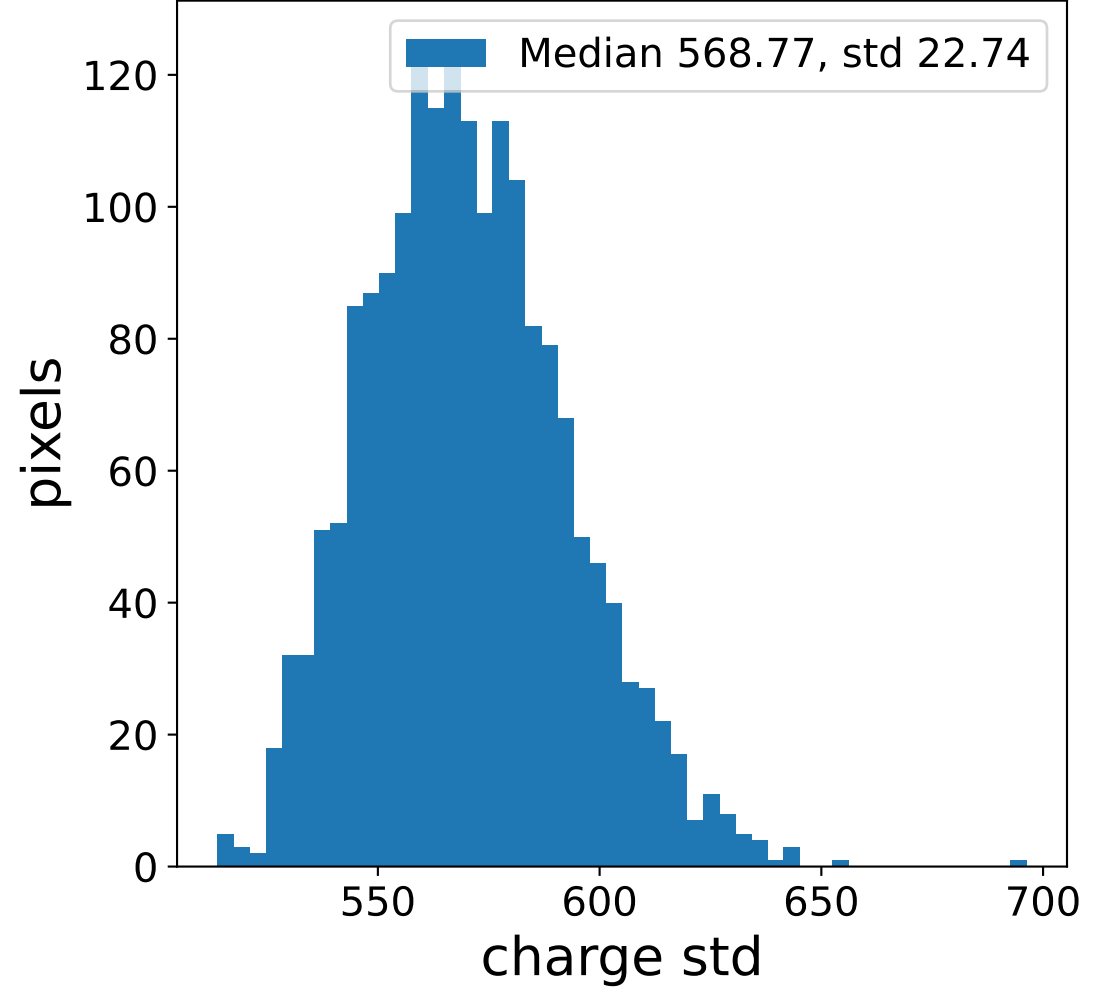

Run 7557

Run 7557

Run 7557 channel: HG

FF sample of 10000 events

pedestal sample of 10000 events

flat-fielded gain [ADC/pe]

Run 7557 channel: LG

FF sample of 10000 events

pedestal sample of 10000 events

flat-fielded gain [ADC/pe]