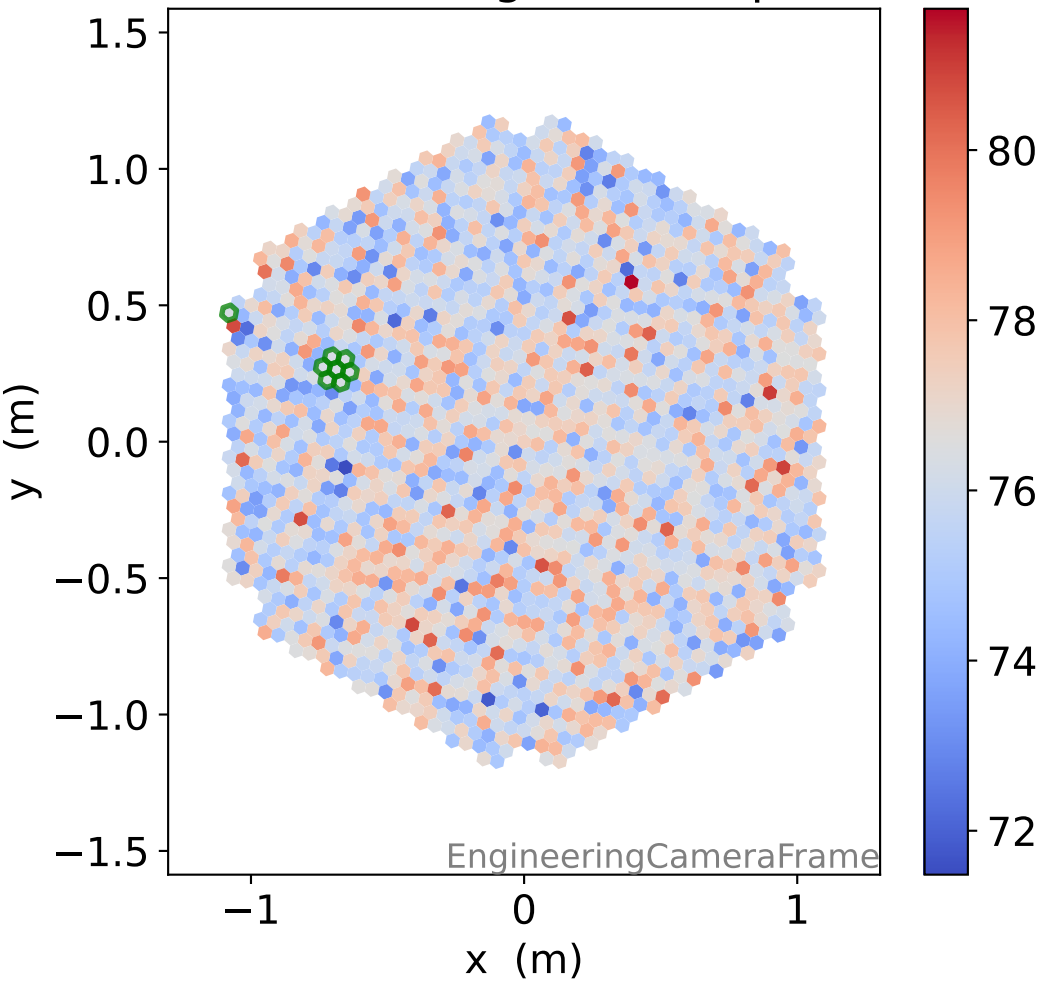

Run 7557

Run 7557

Run 7557 channel: HG

FF sample of 10000 events

pedestal sample of 10000 events

flat-fielded gain [ADC/pe]

Run 7557 channel: LG

FF sample of 10000 events

pedestal sample of 10000 events

flat-fielded gain [ADC/pe]