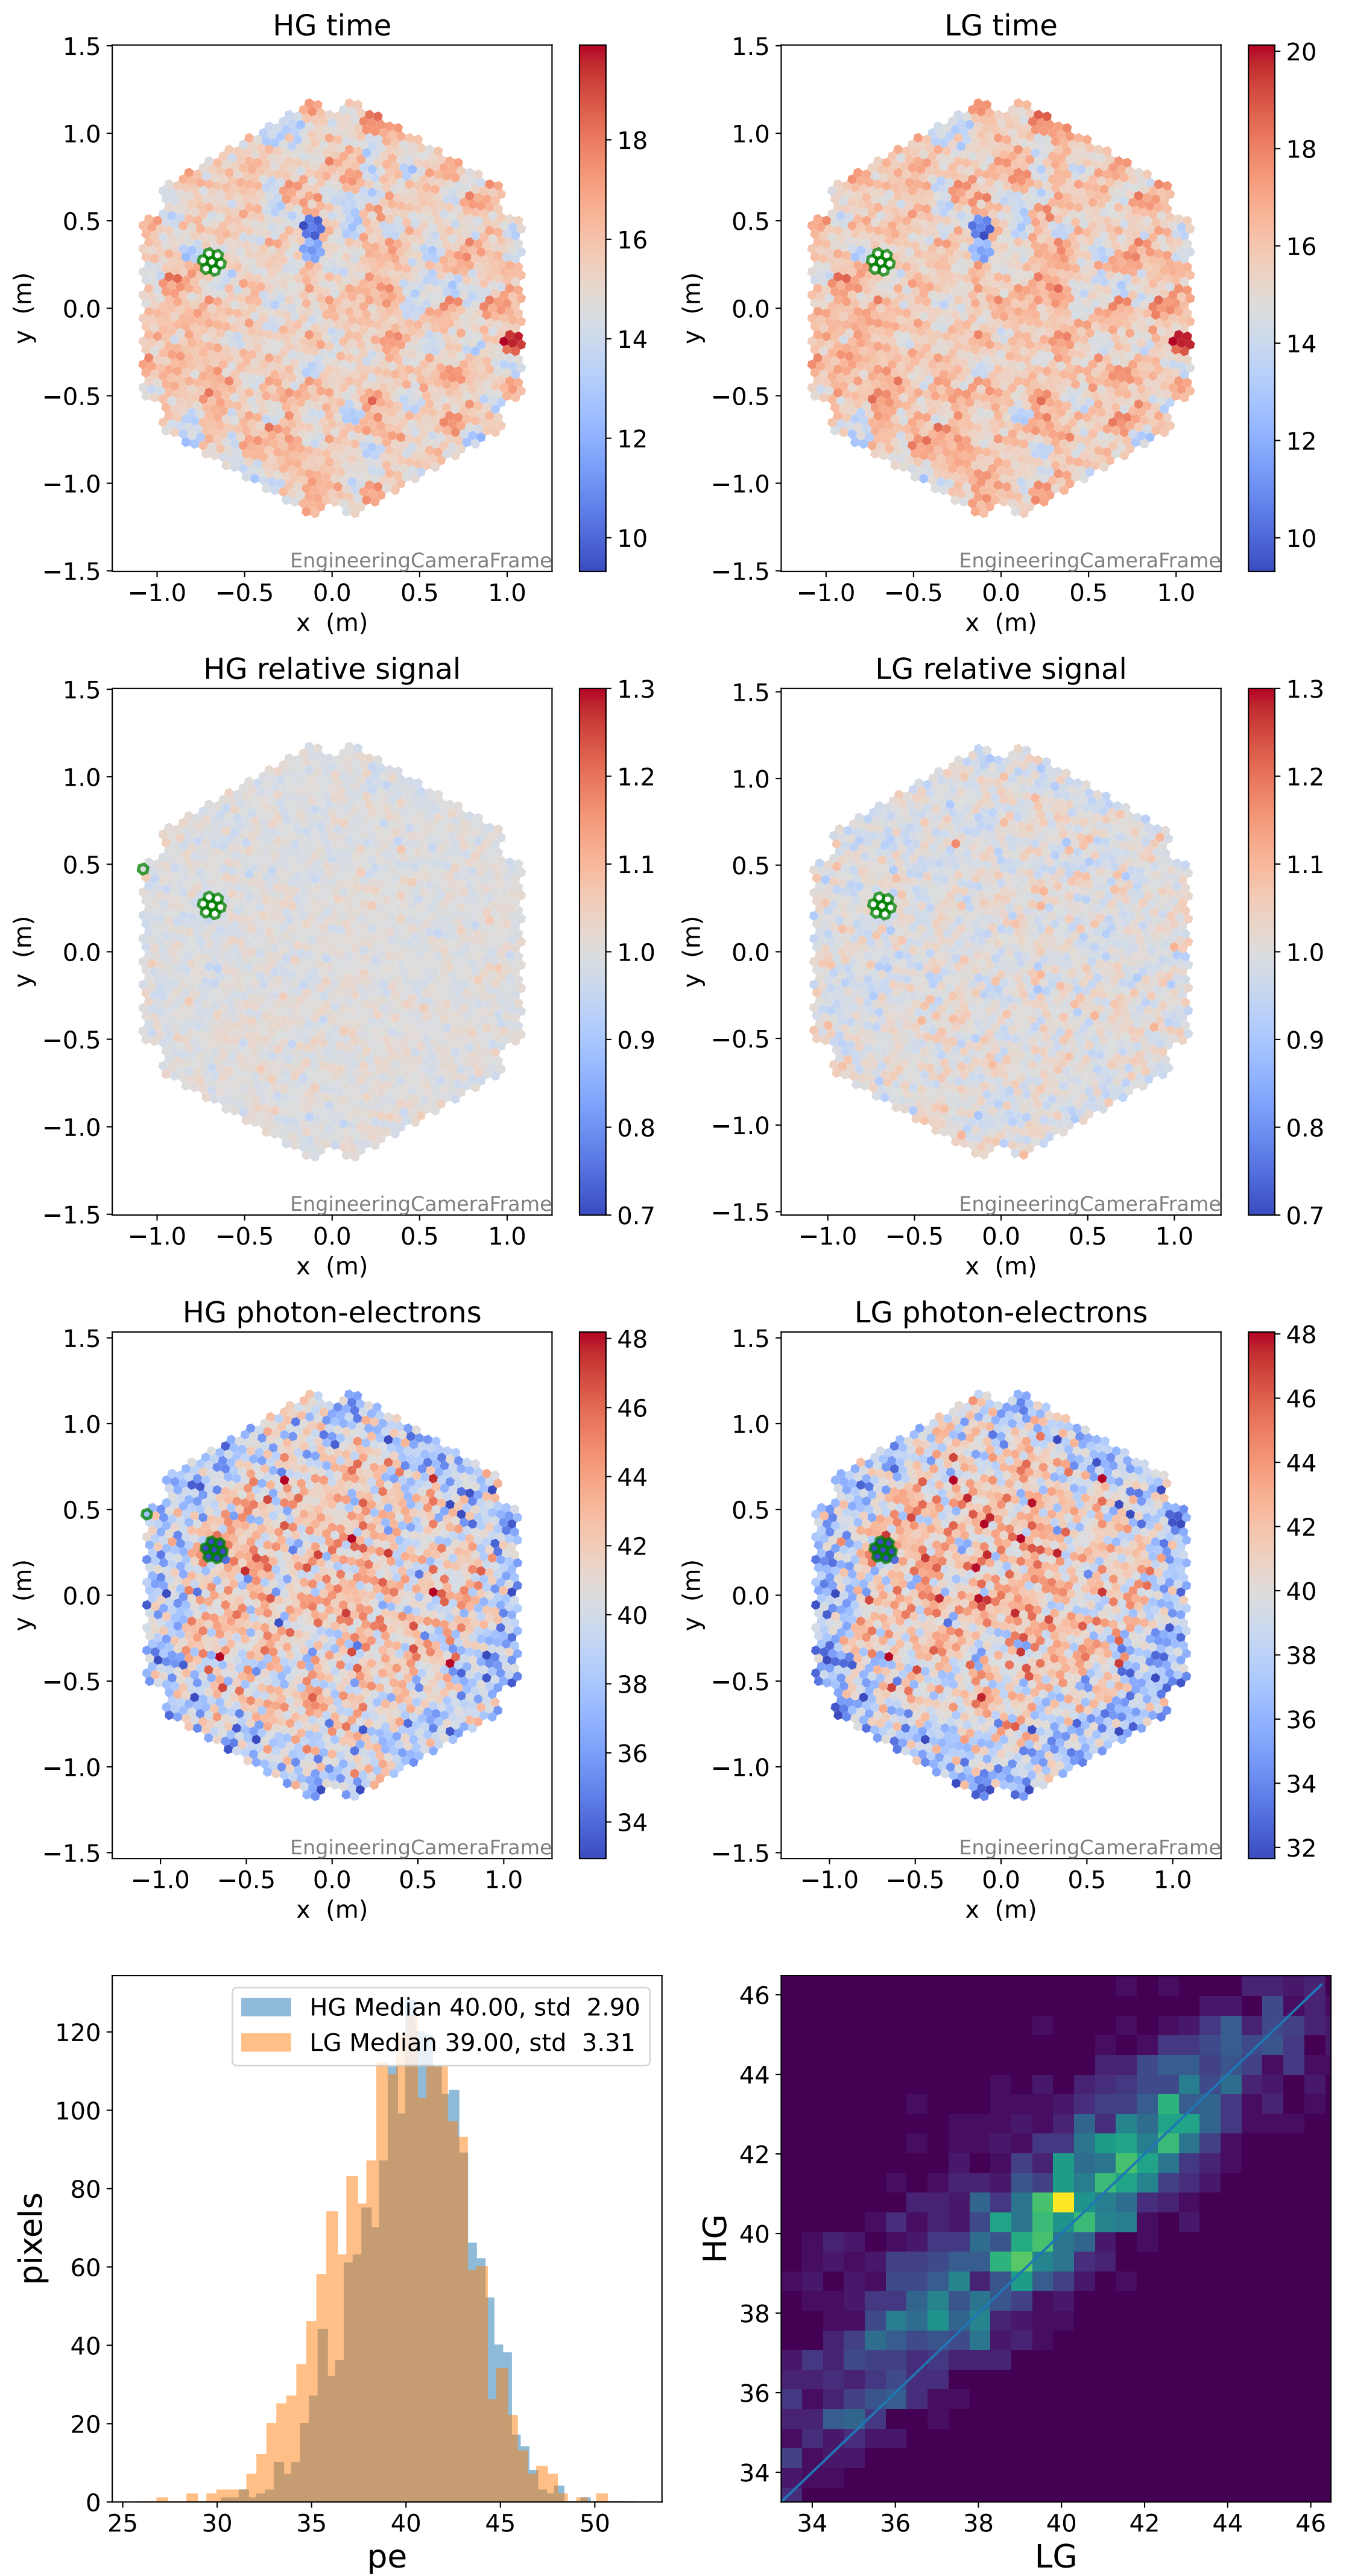

Run 7557

Run 7557

Run 7557 channel: HG

FF sample of 10000 events

pedestal sample of 10000 events

flat-fielded gain [ADC/pe]

Run 7557 channel: LG

FF sample of 10000 events

pedestal sample of 10000 events

flat-fielded gain [ADC/pe]