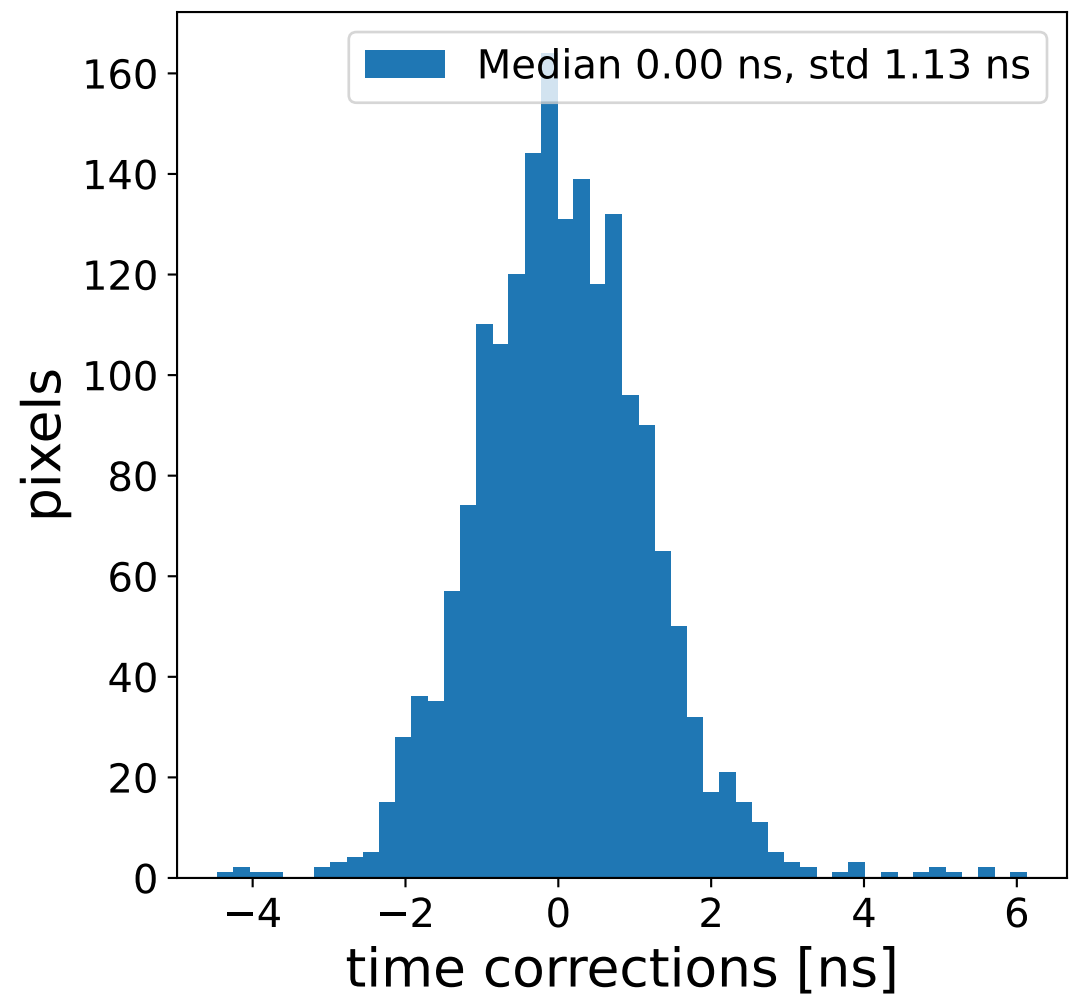

Run 7557

Run 7557

Run 7557 channel: HG

FF sample of 10000 events

pedestal sample of 10000 events

flat-fielded gain [ADC/pe]

Run 7557 channel: LG

FF sample of 10000 events

pedestal sample of 10000 events

flat-fielded gain [ADC/pe]