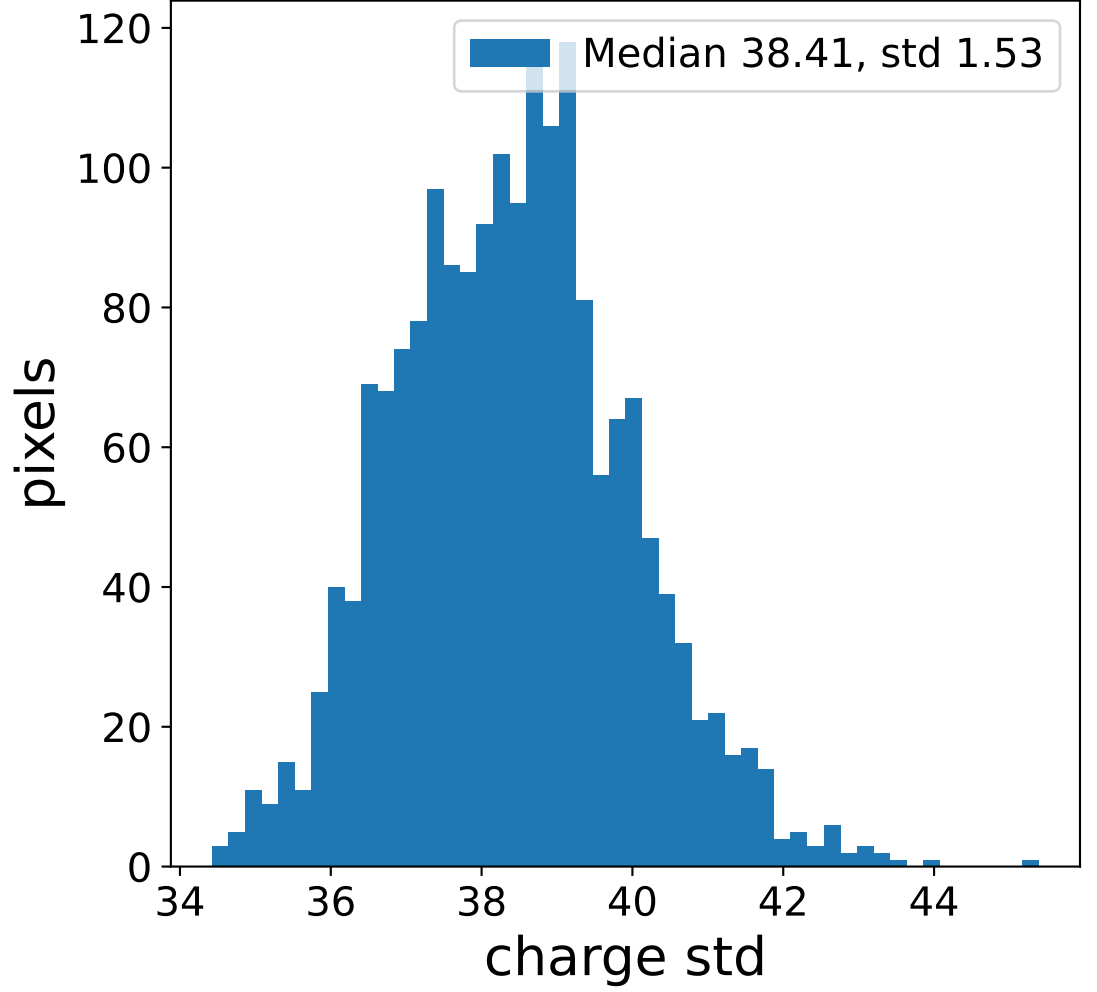

Run 7557

Run 7557

Run 7557 channel: HG

FF sample of 10000 events

pedestal sample of 10000 events

flat-fielded gain [ADC/pe]

Run 7557 channel: LG

FF sample of 10000 events

pedestal sample of 10000 events

flat-fielded gain [ADC/pe]