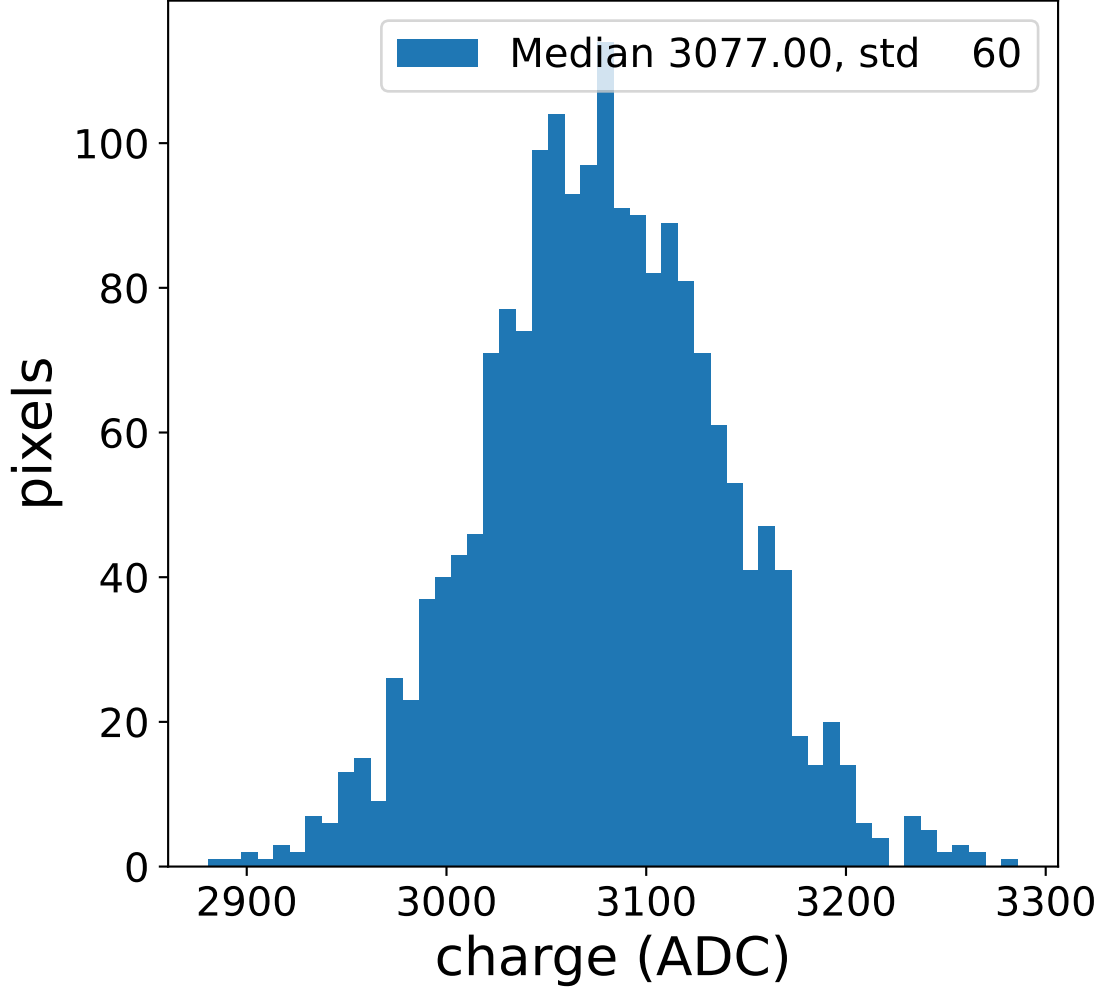

Run 7557

Run 7557

Run 7557 channel: HG

FF sample of 10000 events

pedestal sample of 10000 events

flat-fielded gain [ADC/pe]

Run 7557 channel: LG

FF sample of 10000 events

pedestal sample of 10000 events

flat-fielded gain [ADC/pe]