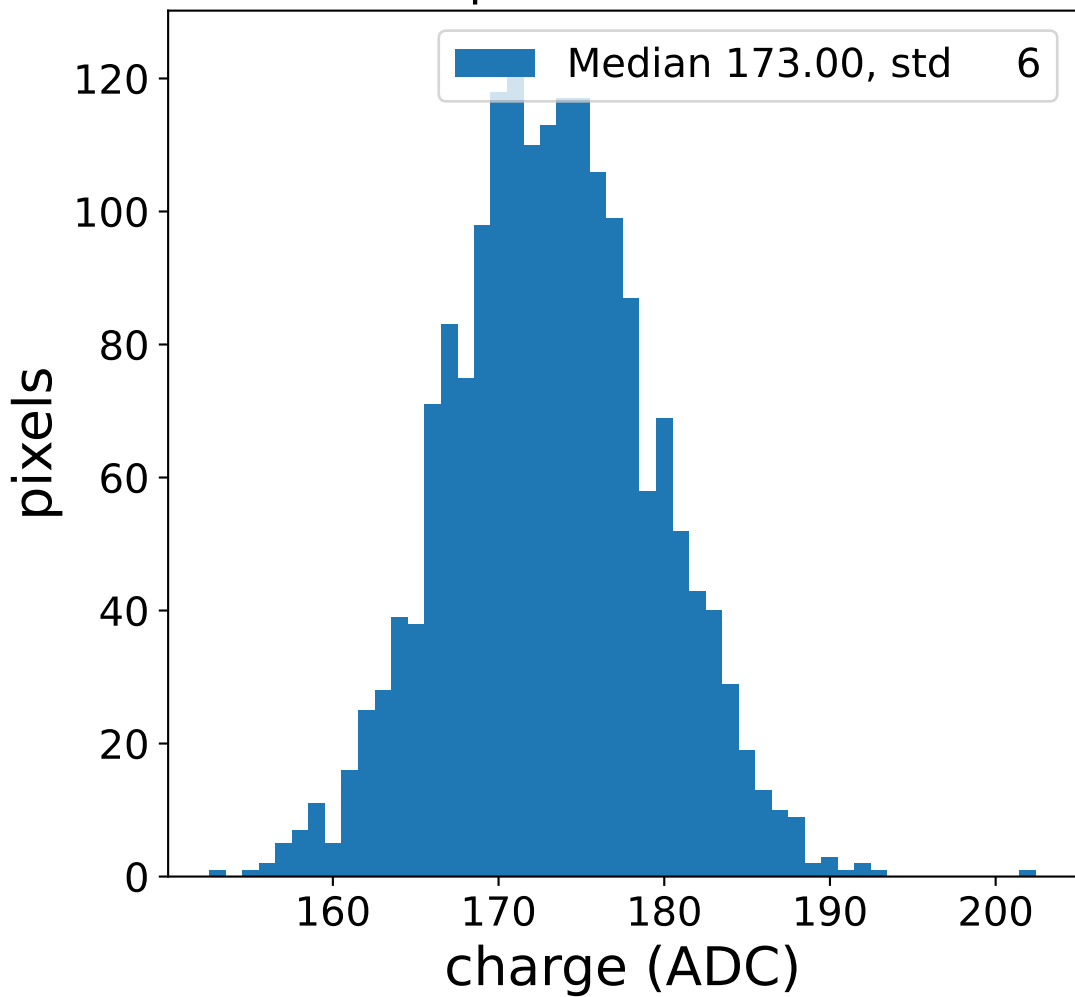

Run 7557

Run 7557

Run 7557 channel: HG

FF sample of 10000 events

pedestal sample of 10000 events

flat-fielded gain [ADC/pe]

Run 7557 channel: LG

FF sample of 10000 events

pedestal sample of 10000 events

flat-fielded gain [ADC/pe]