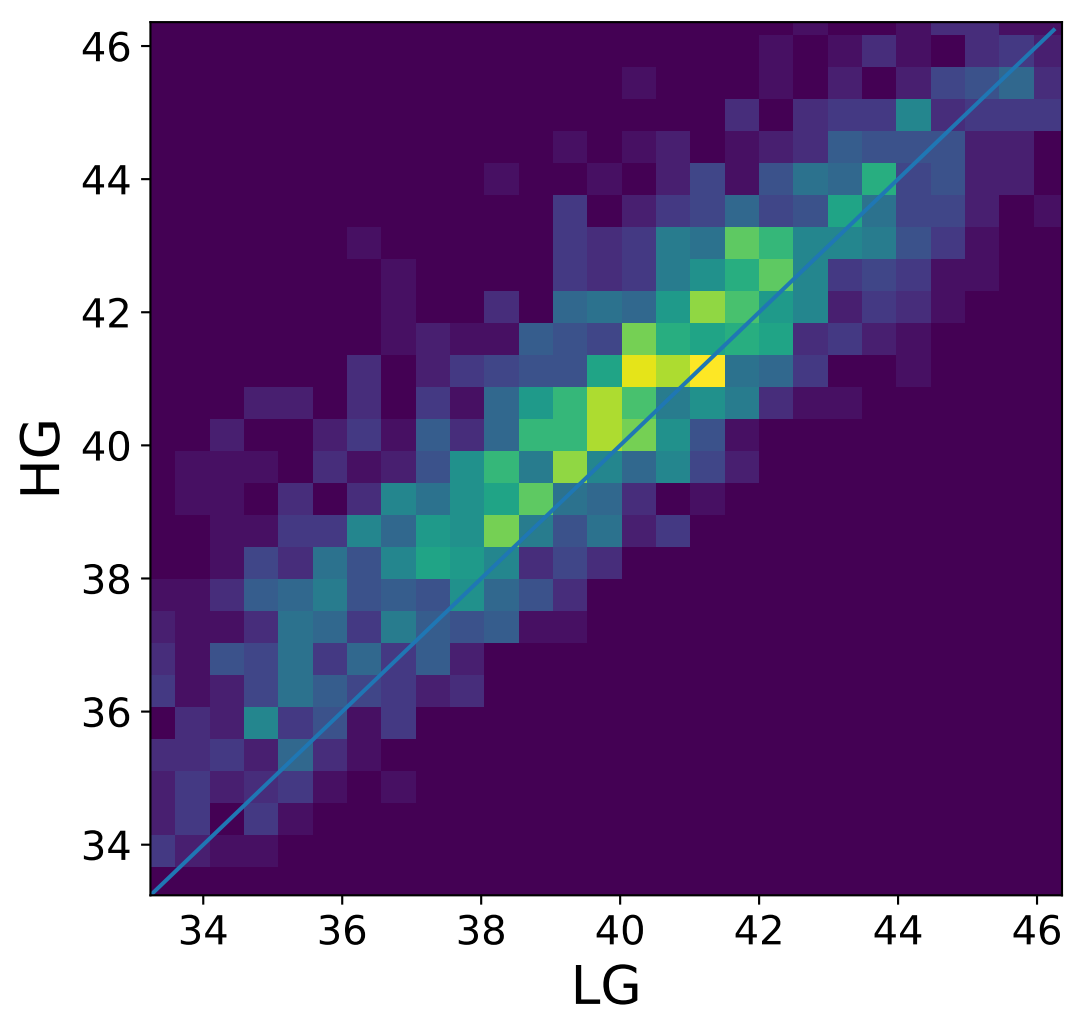

Run 7557

Run 7557

Run 7557 channel: HG

FF sample of 10000 events

pedestal sample of 10000 events

flat-fielded gain [ADC/pe]

Run 7557 channel: LG

FF sample of 10000 events

pedestal sample of 10000 events

flat-fielded gain [ADC/pe]