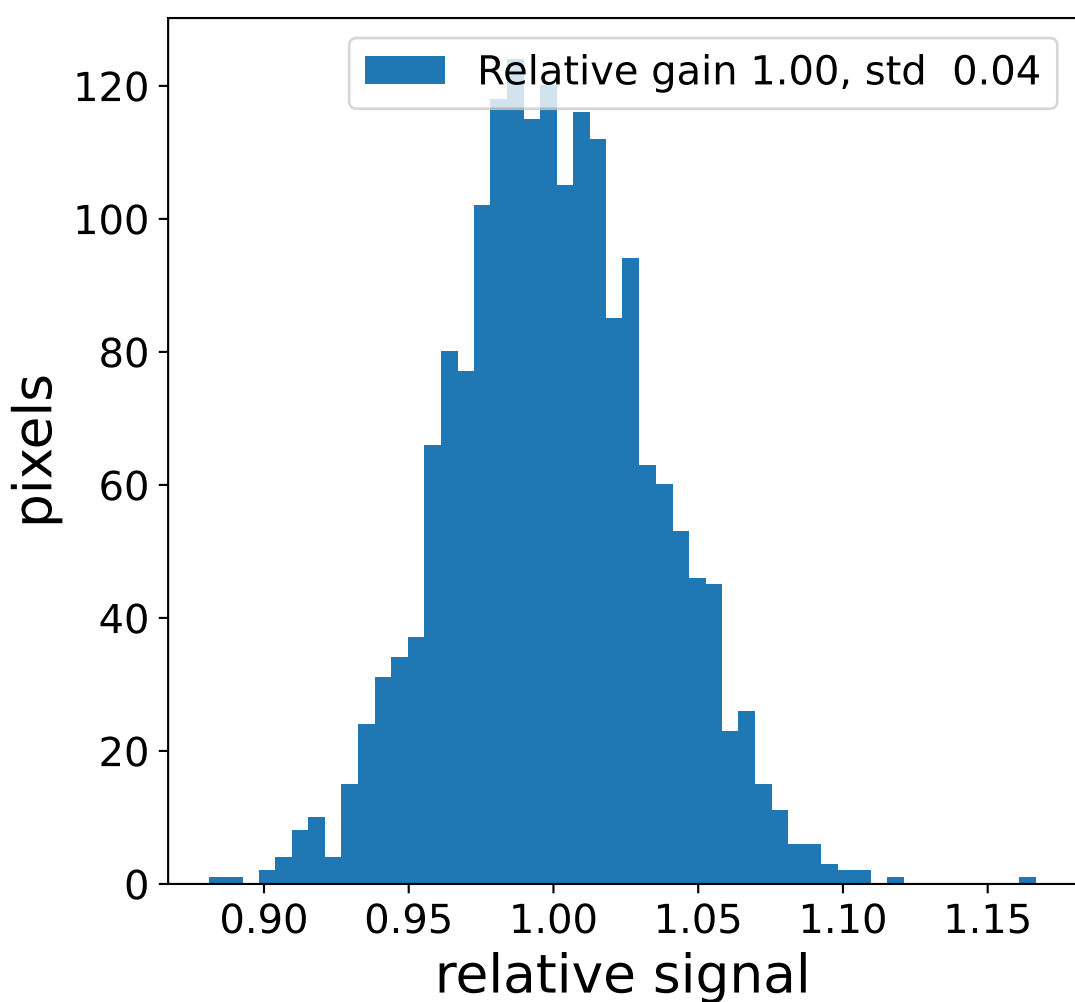

Run 7557

Run 7557

Run 7557 channel: HG

FF sample of 10000 events

pedestal sample of 10000 events

flat-fielded gain [ADC/pe]

Run 7557 channel: LG

FF sample of 10000 events

pedestal sample of 10000 events

flat-fielded gain [ADC/pe]