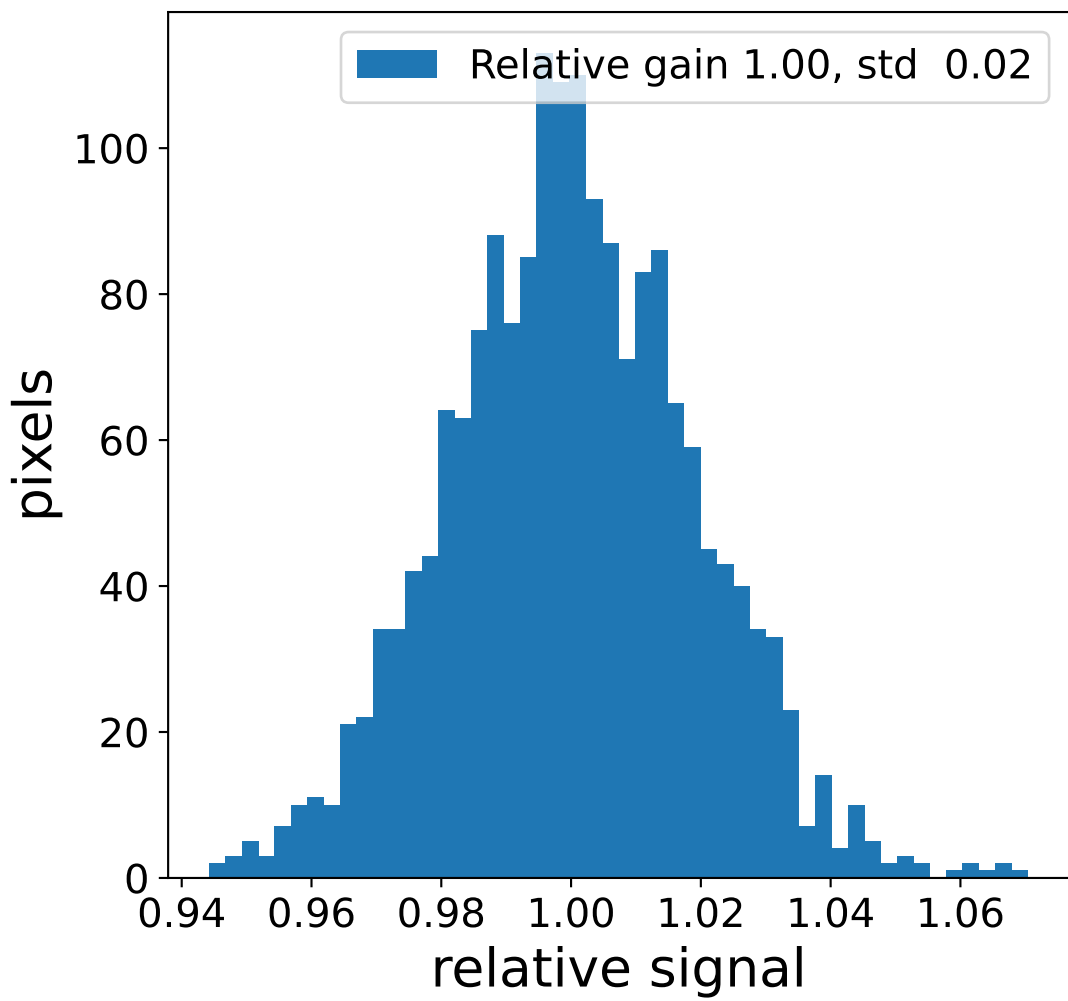

Run 7557

Run 7557

Run 7557 channel: HG

FF sample of 10000 events

pedestal sample of 10000 events

flat-fielded gain [ADC/pe]

Run 7557 channel: LG

FF sample of 10000 events

pedestal sample of 10000 events

flat-fielded gain [ADC/pe]