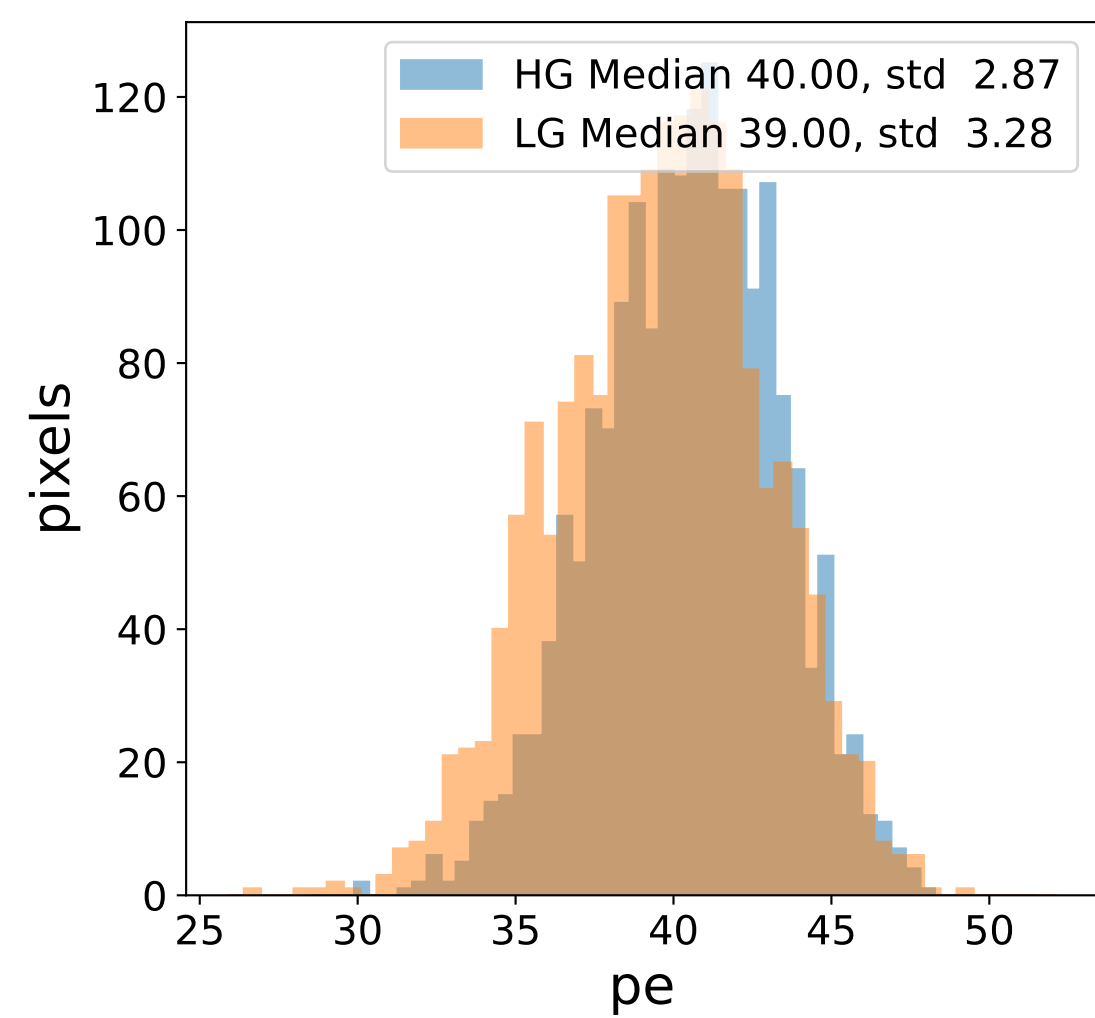

Run 7557

Run 7557

Run 7557 channel: HG

FF sample of 10000 events

pedestal sample of 10000 events

flat-fielded gain [ADC/pe]

Run 7557 channel: LG

FF sample of 10000 events

pedestal sample of 10000 events

flat-fielded gain [ADC/pe]