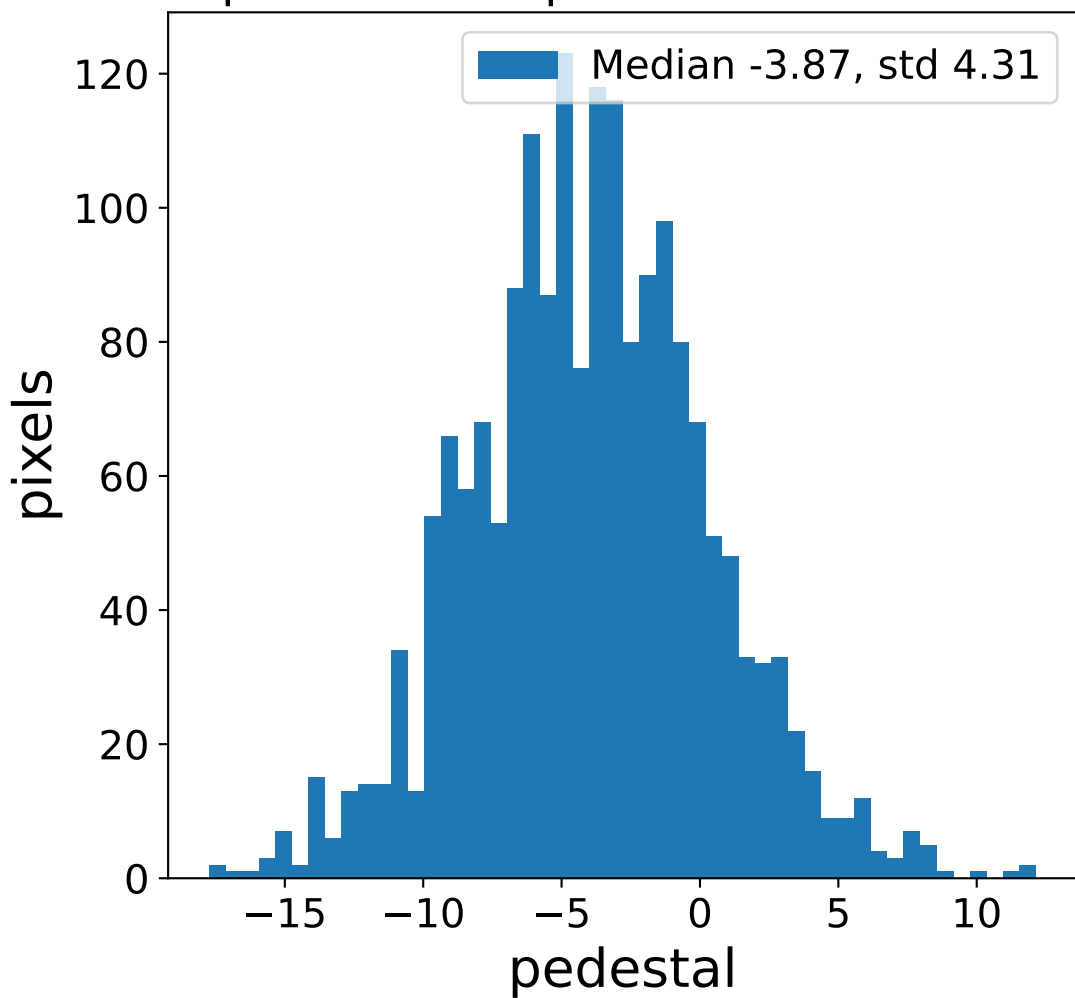

Run 7557

Run 7557

Run 7557 channel: HG

FF sample of 10000 events

pedestal sample of 10000 events

flat-fielded gain [ADC/pe]

Run 7557 channel: LG

FF sample of 10000 events

pedestal sample of 10000 events

flat-fielded gain [ADC/pe]