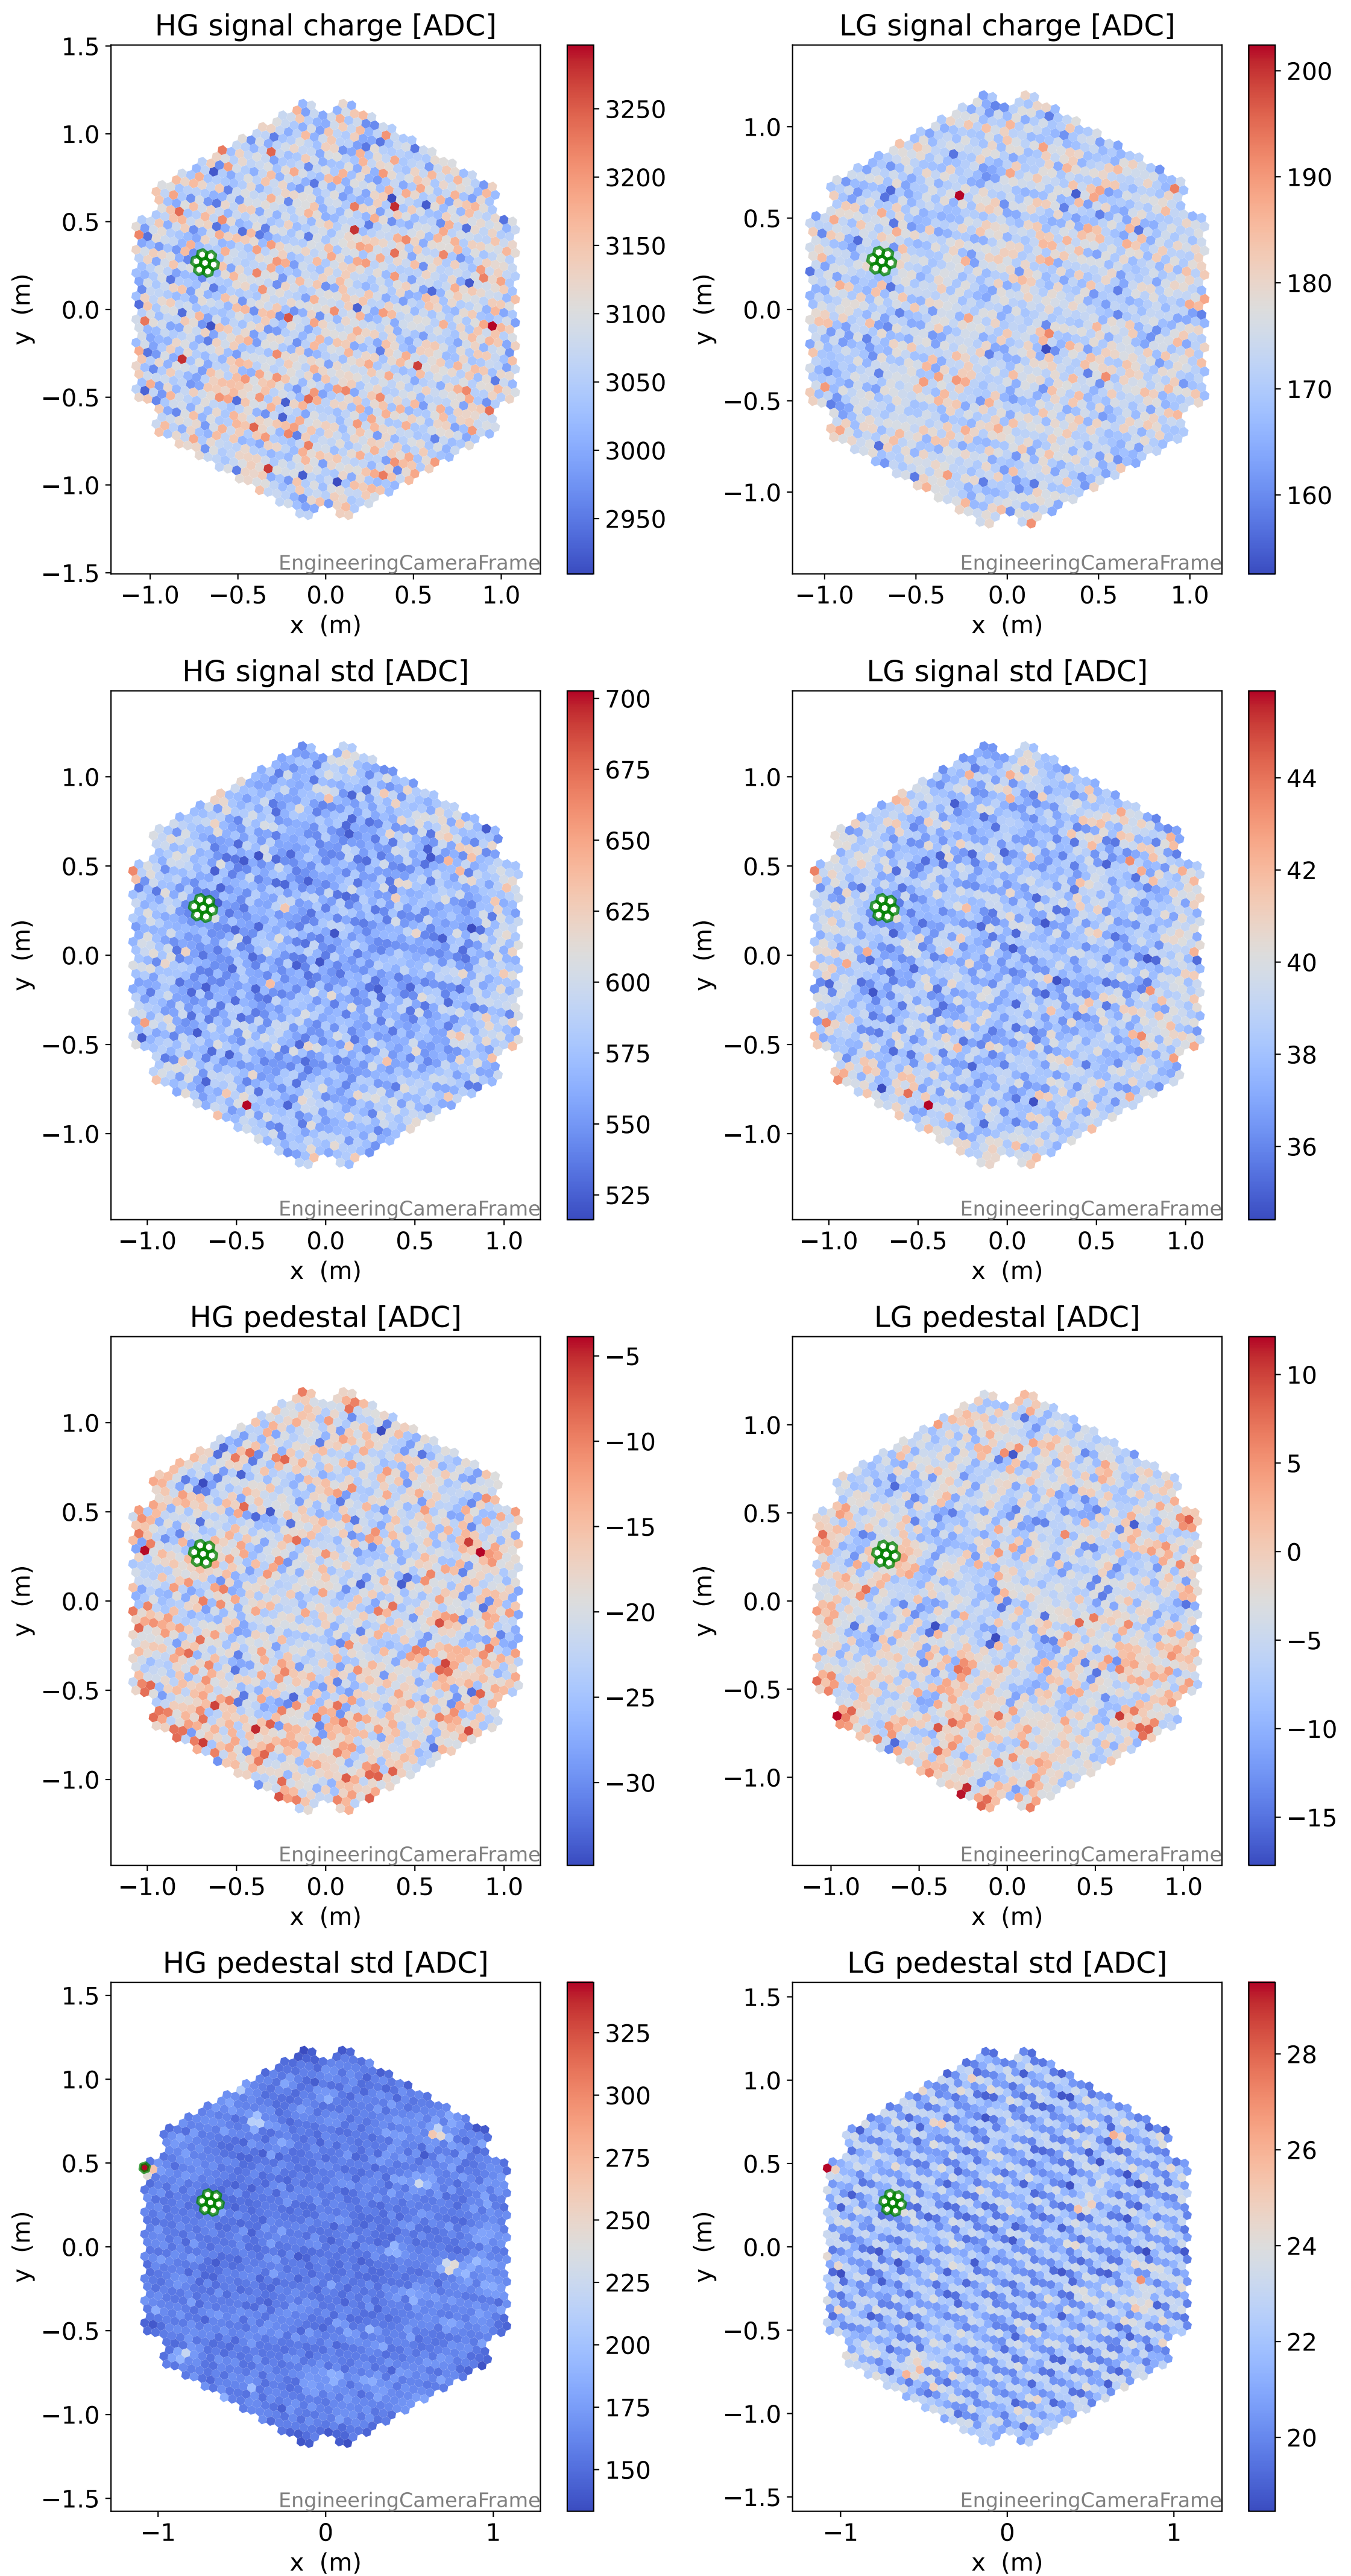

Run 7557

Run 7557

Run 7557 channel: HG

FF sample of 10000 events

pedestal sample of 10000 events

flat-fielded gain [ADC/pe]

Run 7557 channel: LG

FF sample of 10000 events

pedestal sample of 10000 events

flat-fielded gain [ADC/pe]