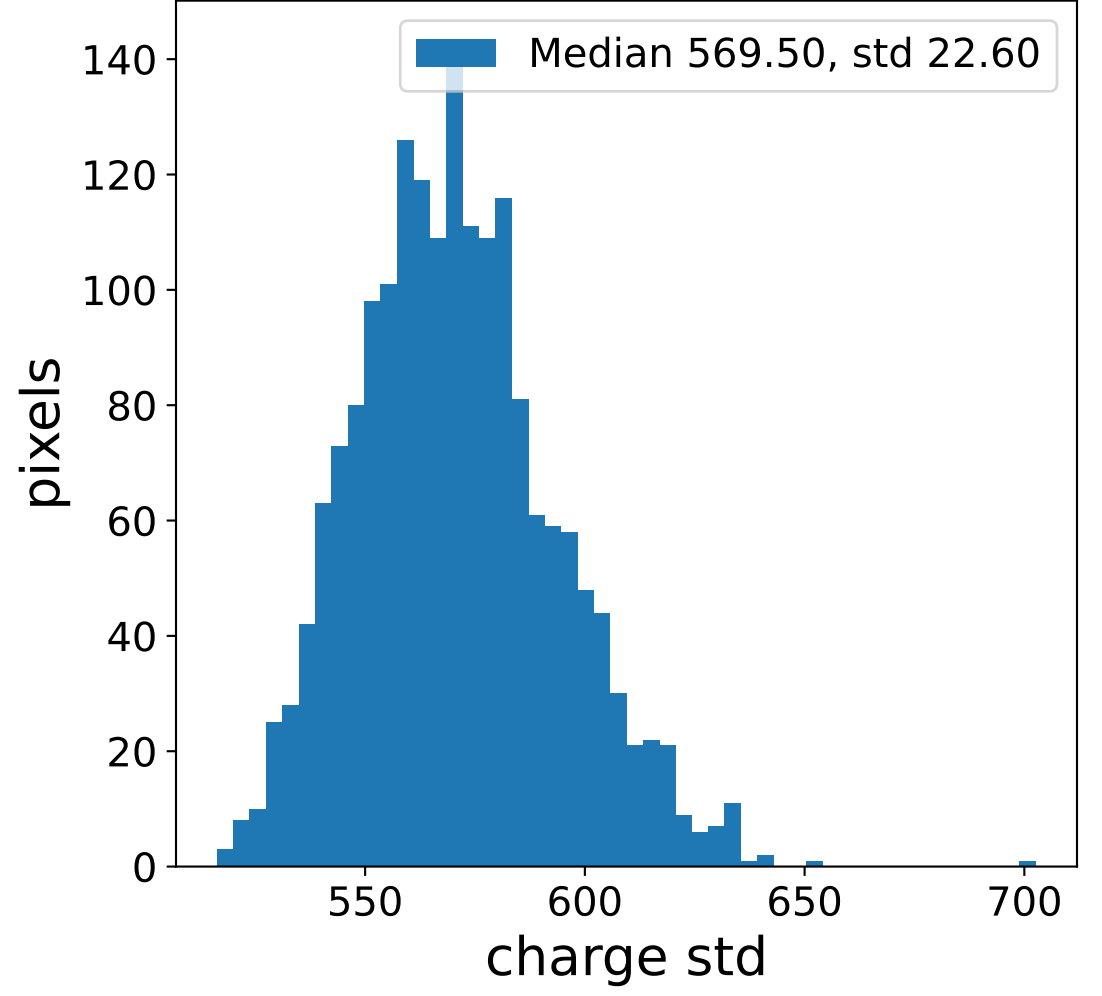

Run 7557

Run 7557

Run 7557 channel: HG

FF sample of 10000 events

pedestal sample of 10000 events

flat-fielded gain [ADC/pe]

Run 7557 channel: LG

FF sample of 10000 events

pedestal sample of 10000 events

flat-fielded gain [ADC/pe]