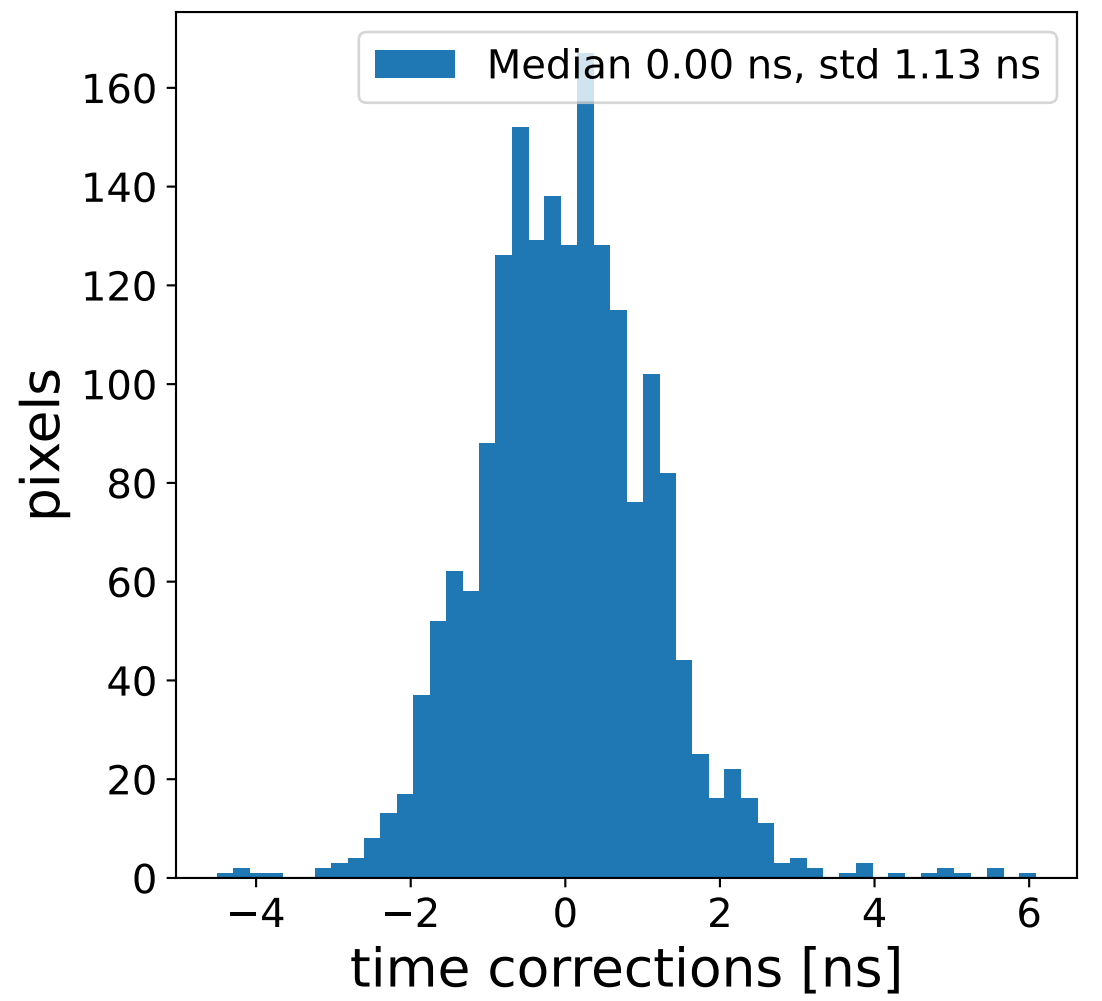

Run 7557

Run 7557

Run 7557 channel: HG

FF sample of 10000 events

pedestal sample of 10000 events

flat-fielded gain [ADC/pe]

Run 7557 channel: LG

FF sample of 10000 events

pedestal sample of 10000 events

flat-fielded gain [ADC/pe]