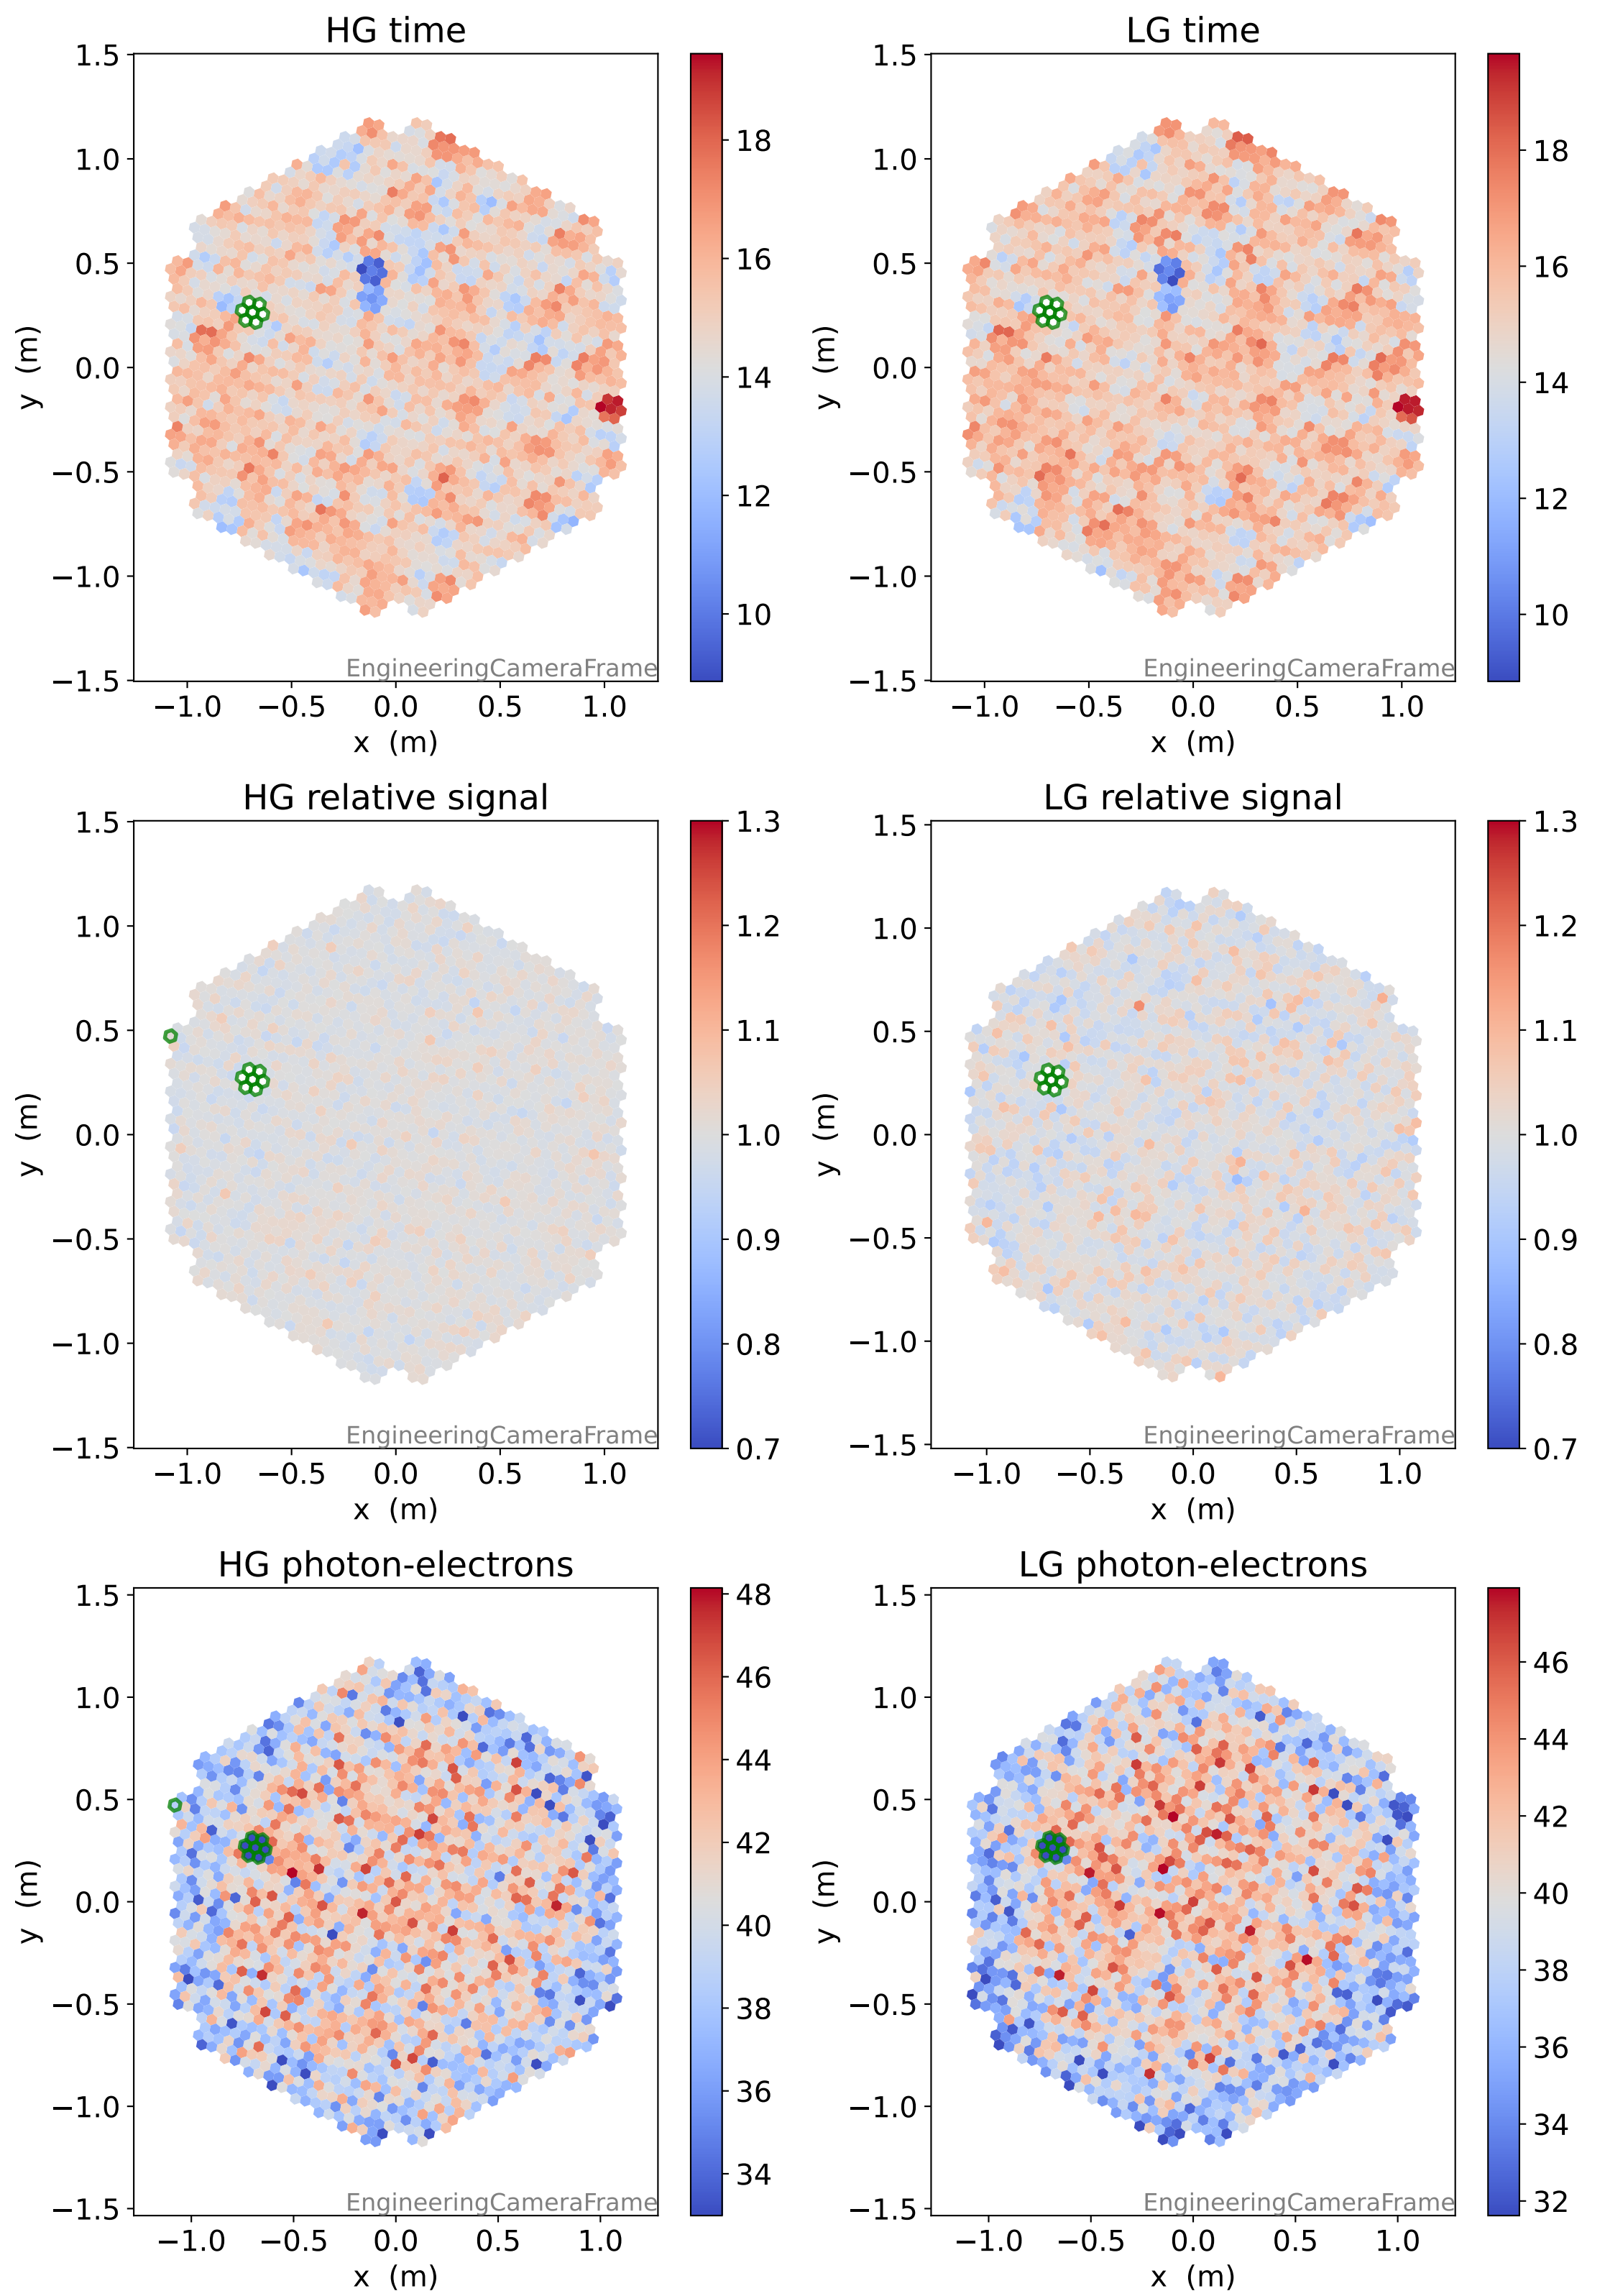

Run 7557

Run 7557

Run 7557 channel: HG

FF sample of 10000 events

pedestal sample of 10000 events

flat-fielded gain [ADC/pe]

Run 7557 channel: LG

FF sample of 10000 events

pedestal sample of 10000 events

flat-fielded gain [ADC/pe]