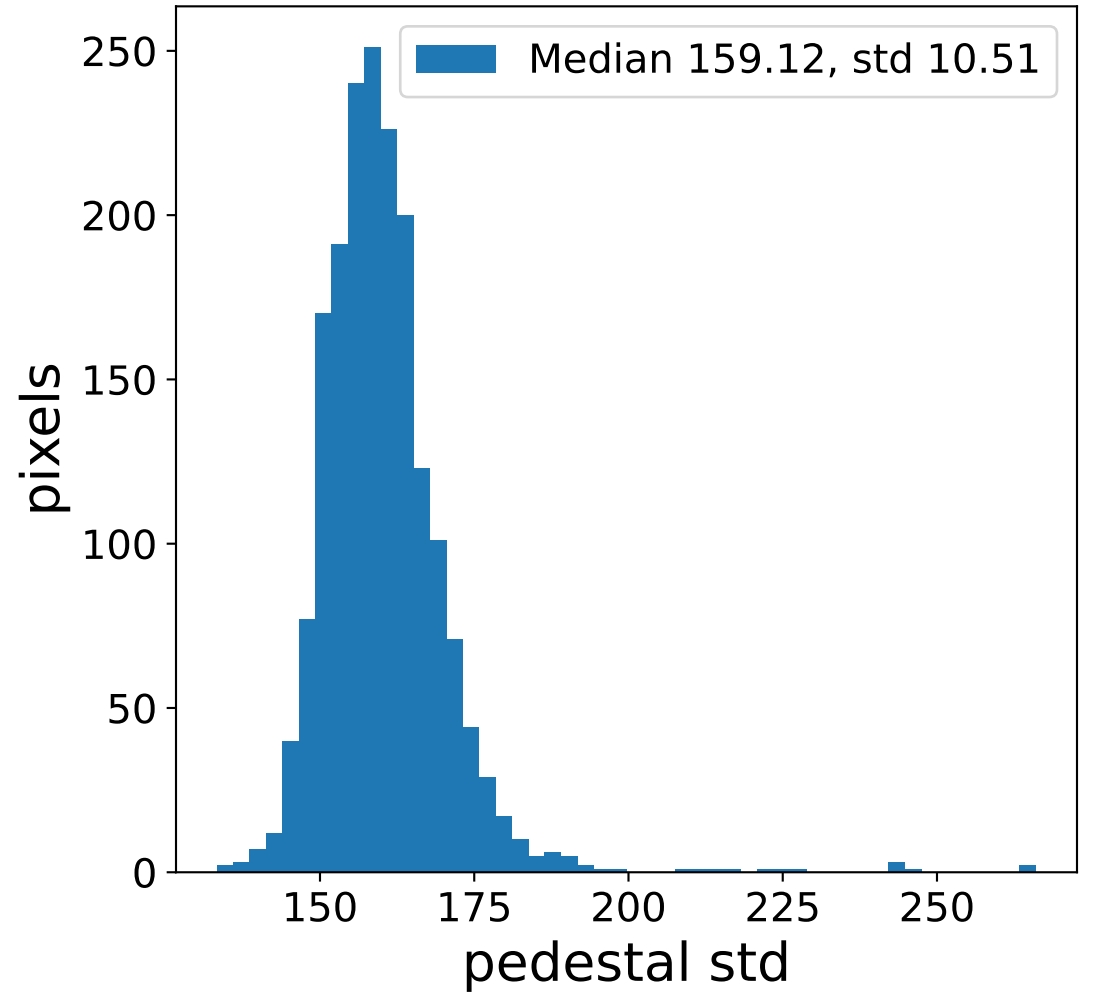

Run 7557

Run 7557

Run 7557 channel: HG

FF sample of 10000 events

pedestal sample of 10000 events

flat-fielded gain [ADC/pe]

Run 7557 channel: LG

FF sample of 10000 events

pedestal sample of 10000 events

flat-fielded gain [ADC/pe]