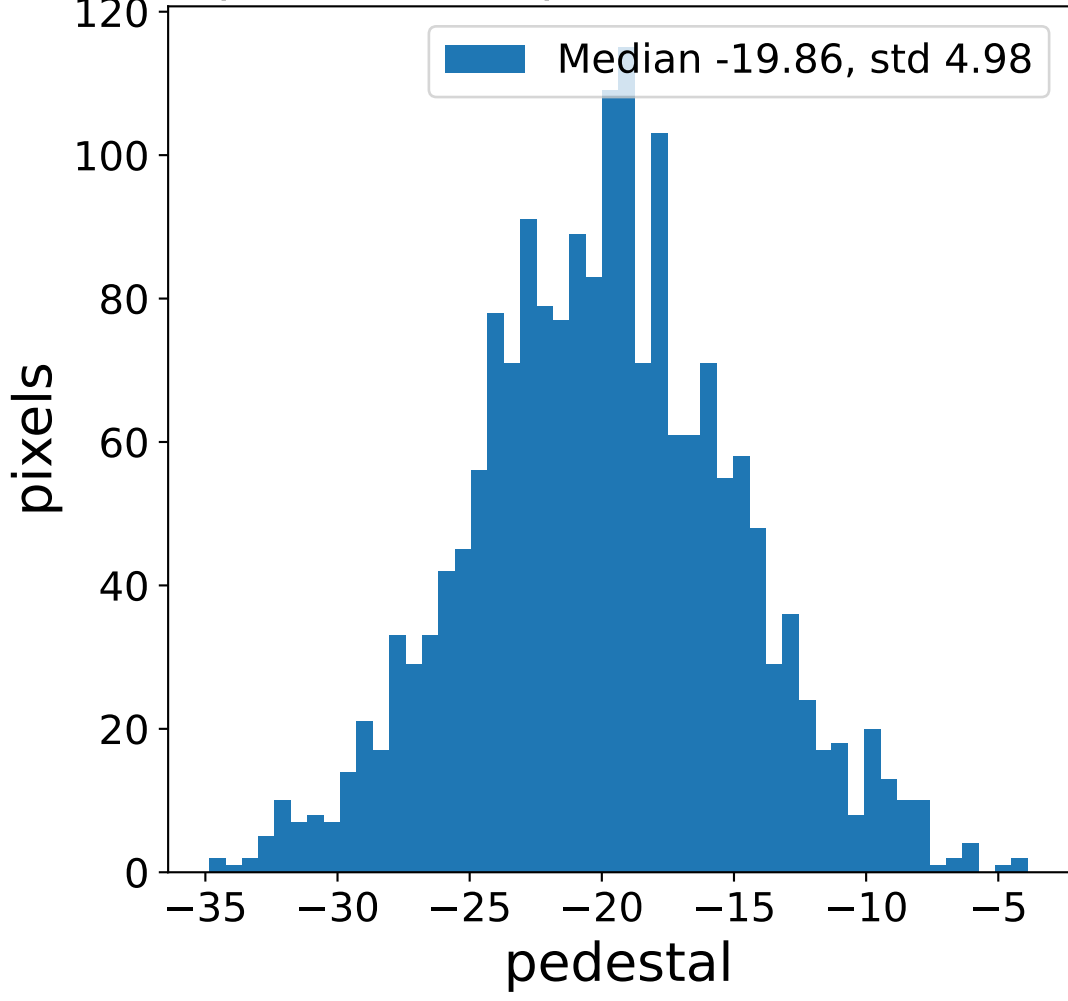

Run 7557

Run 7557

Run 7557 channel: HG

FF sample of 10000 events

pedestal sample of 10000 events

flat-fielded gain [ADC/pe]

Run 7557 channel: LG

FF sample of 10000 events

pedestal sample of 10000 events

flat-fielded gain [ADC/pe]