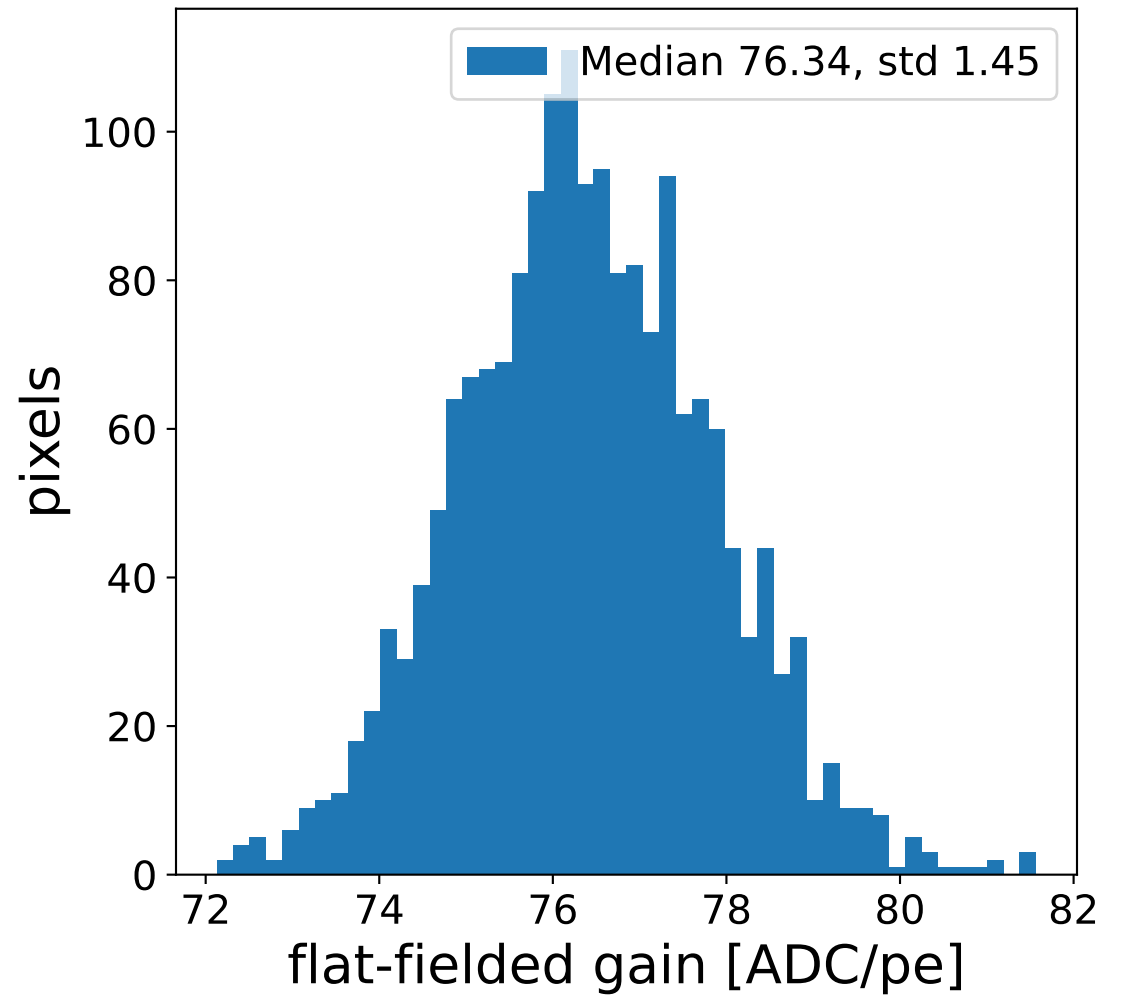

Run 7557

Run 7557

Run 7557 channel: HG

FF sample of 10000 events

pedestal sample of 10000 events

flat-fielded gain [ADC/pe]

Run 7557 channel: LG

FF sample of 10000 events

pedestal sample of 10000 events

flat-fielded gain [ADC/pe]