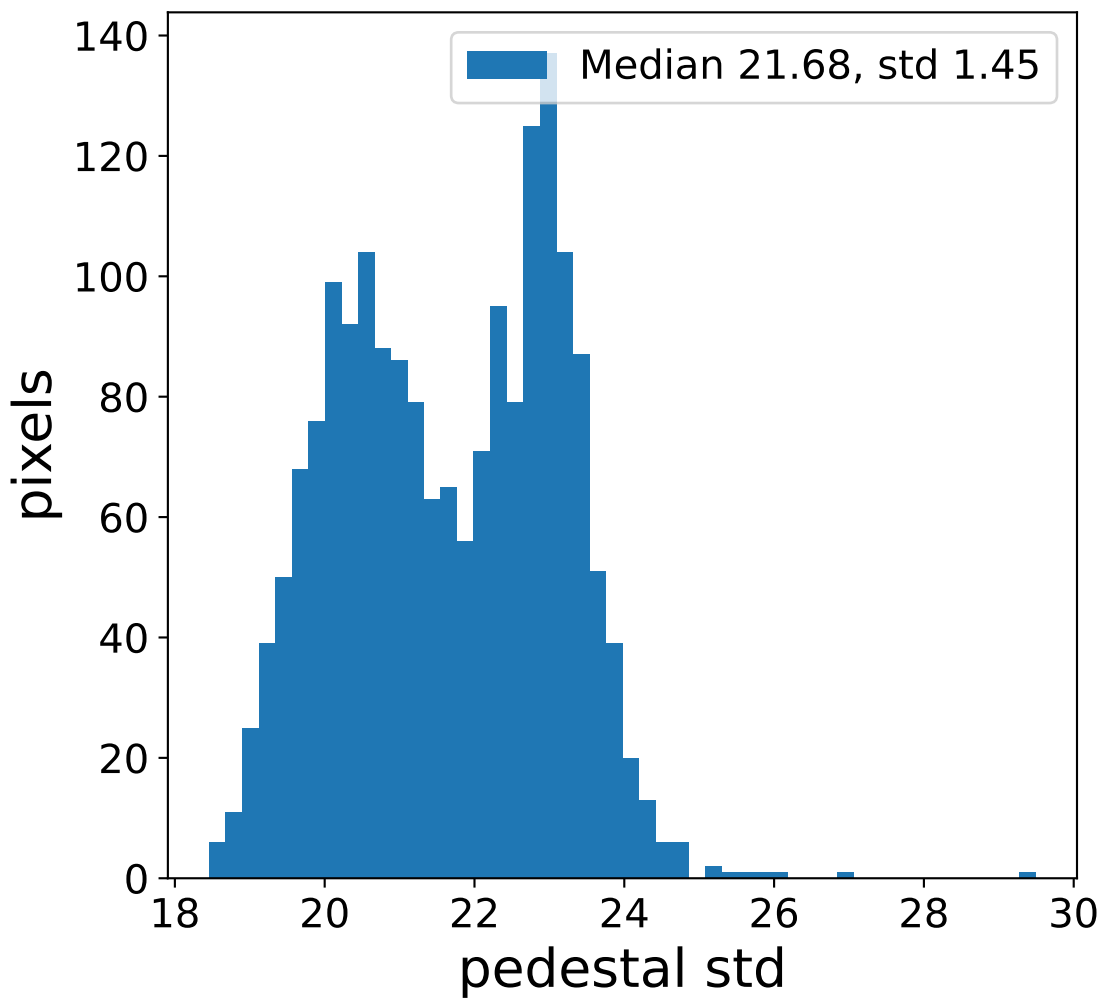

Run 7557

Run 7557

Run 7557 channel: HG

FF sample of 10000 events

pedestal sample of 10000 events

flat-fielded gain [ADC/pe]

Run 7557 channel: LG

FF sample of 10000 events

pedestal sample of 10000 events

flat-fielded gain [ADC/pe]