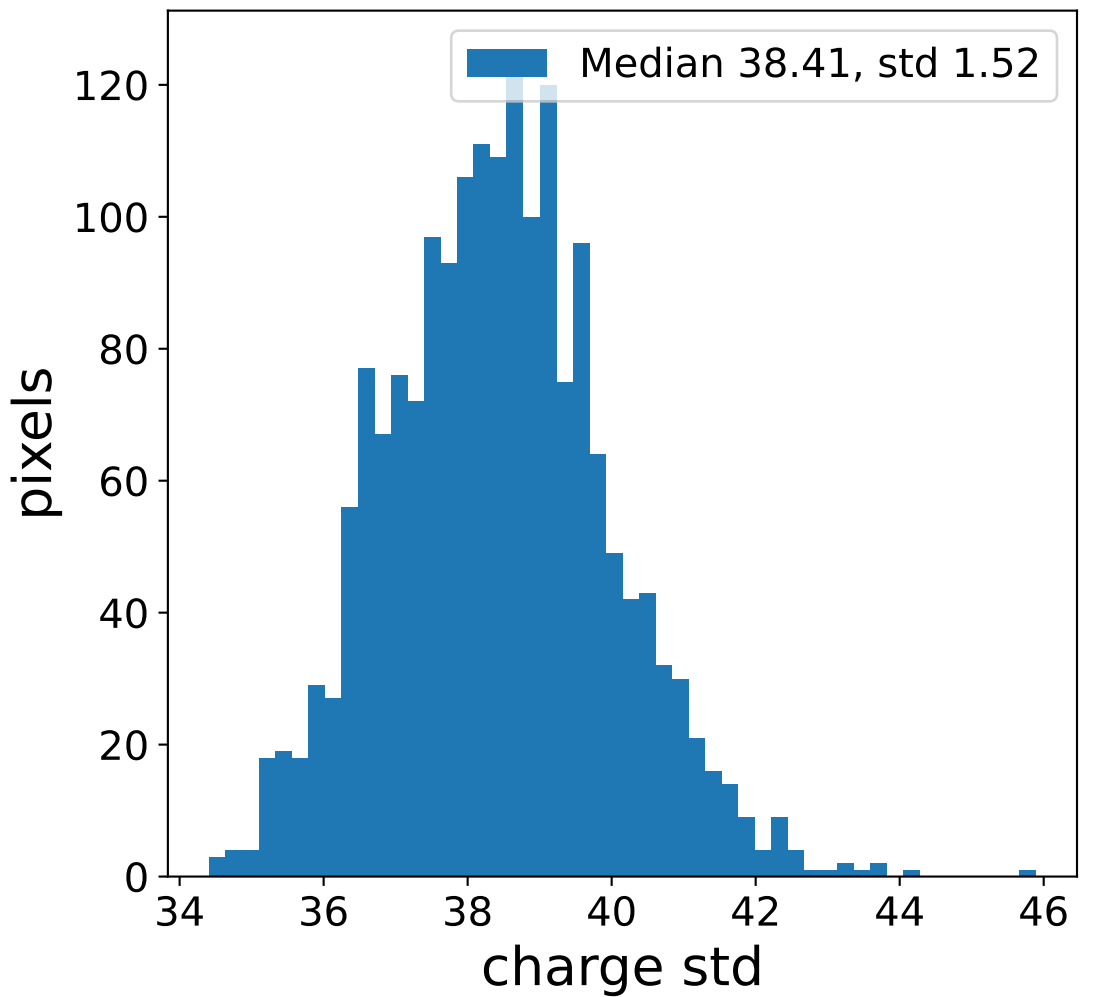

Run 7557

Run 7557

Run 7557 channel: HG

FF sample of 10000 events

pedestal sample of 10000 events

flat-fielded gain [ADC/pe]

Run 7557 channel: LG

FF sample of 10000 events

pedestal sample of 10000 events

flat-fielded gain [ADC/pe]