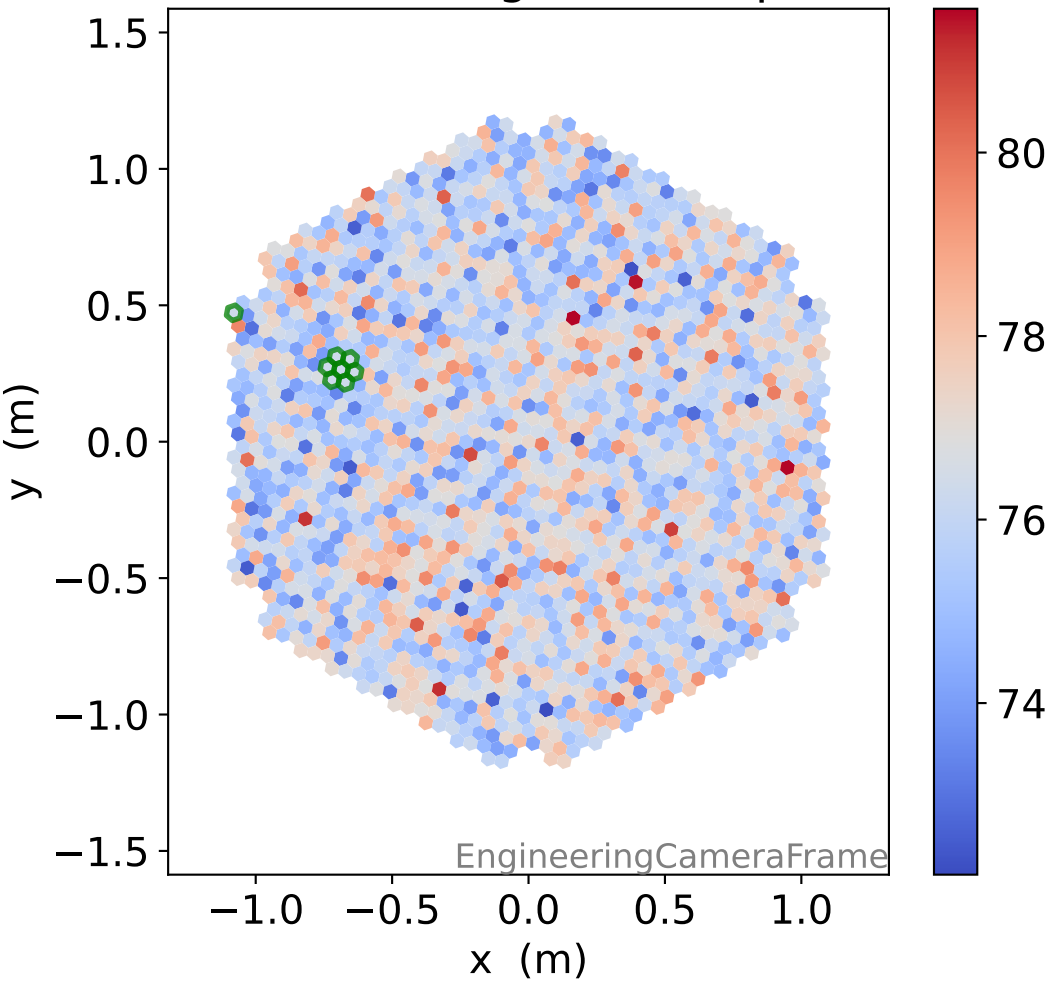

Run 7557

Run 7557

Run 7557 channel: HG

FF sample of 10000 events

pedestal sample of 10000 events

flat-fielded gain [ADC/pe]

Run 7557 channel: LG

FF sample of 10000 events

pedestal sample of 10000 events

flat-fielded gain [ADC/pe]