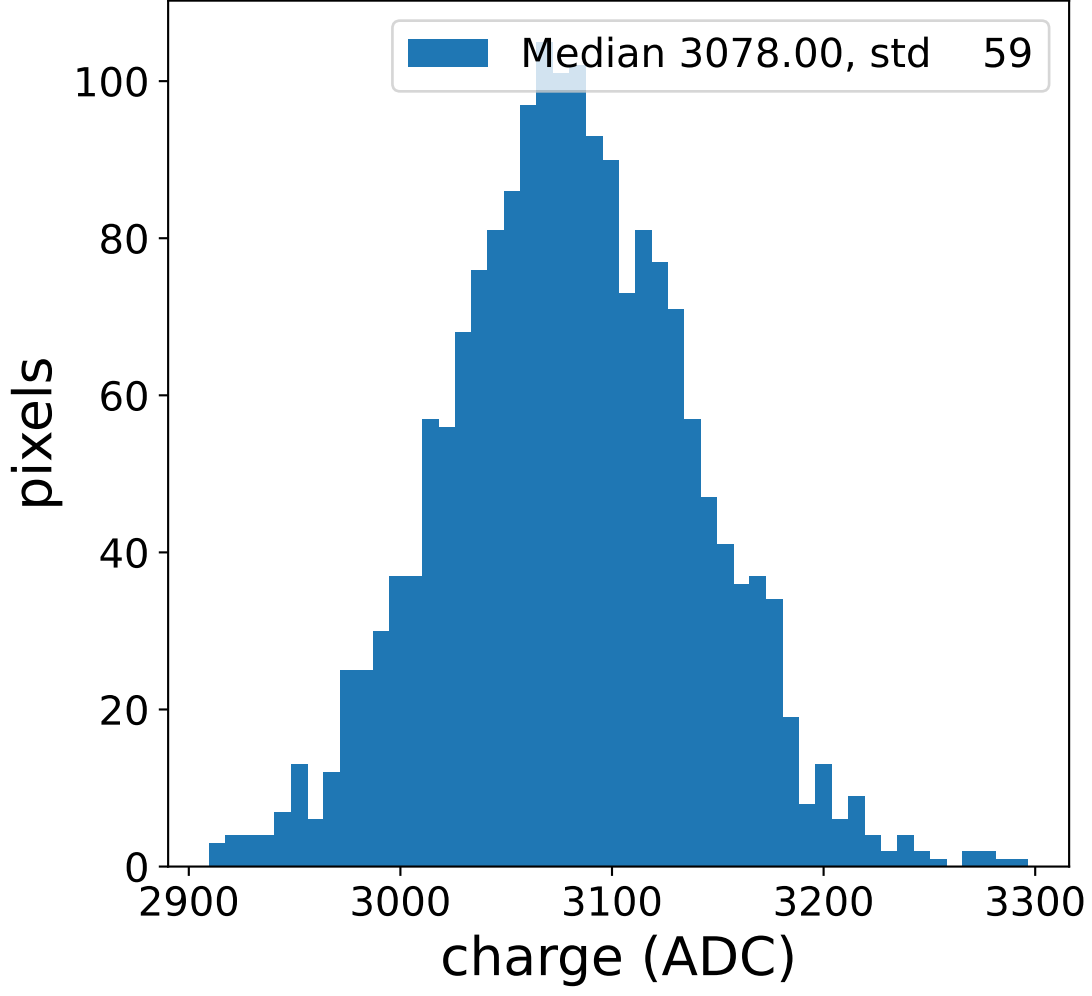

Run 7557

Run 7557

Run 7557 channel: HG

FF sample of 10000 events

pedestal sample of 10000 events

flat-fielded gain [ADC/pe]

Run 7557 channel: LG

FF sample of 10000 events

pedestal sample of 10000 events

flat-fielded gain [ADC/pe]