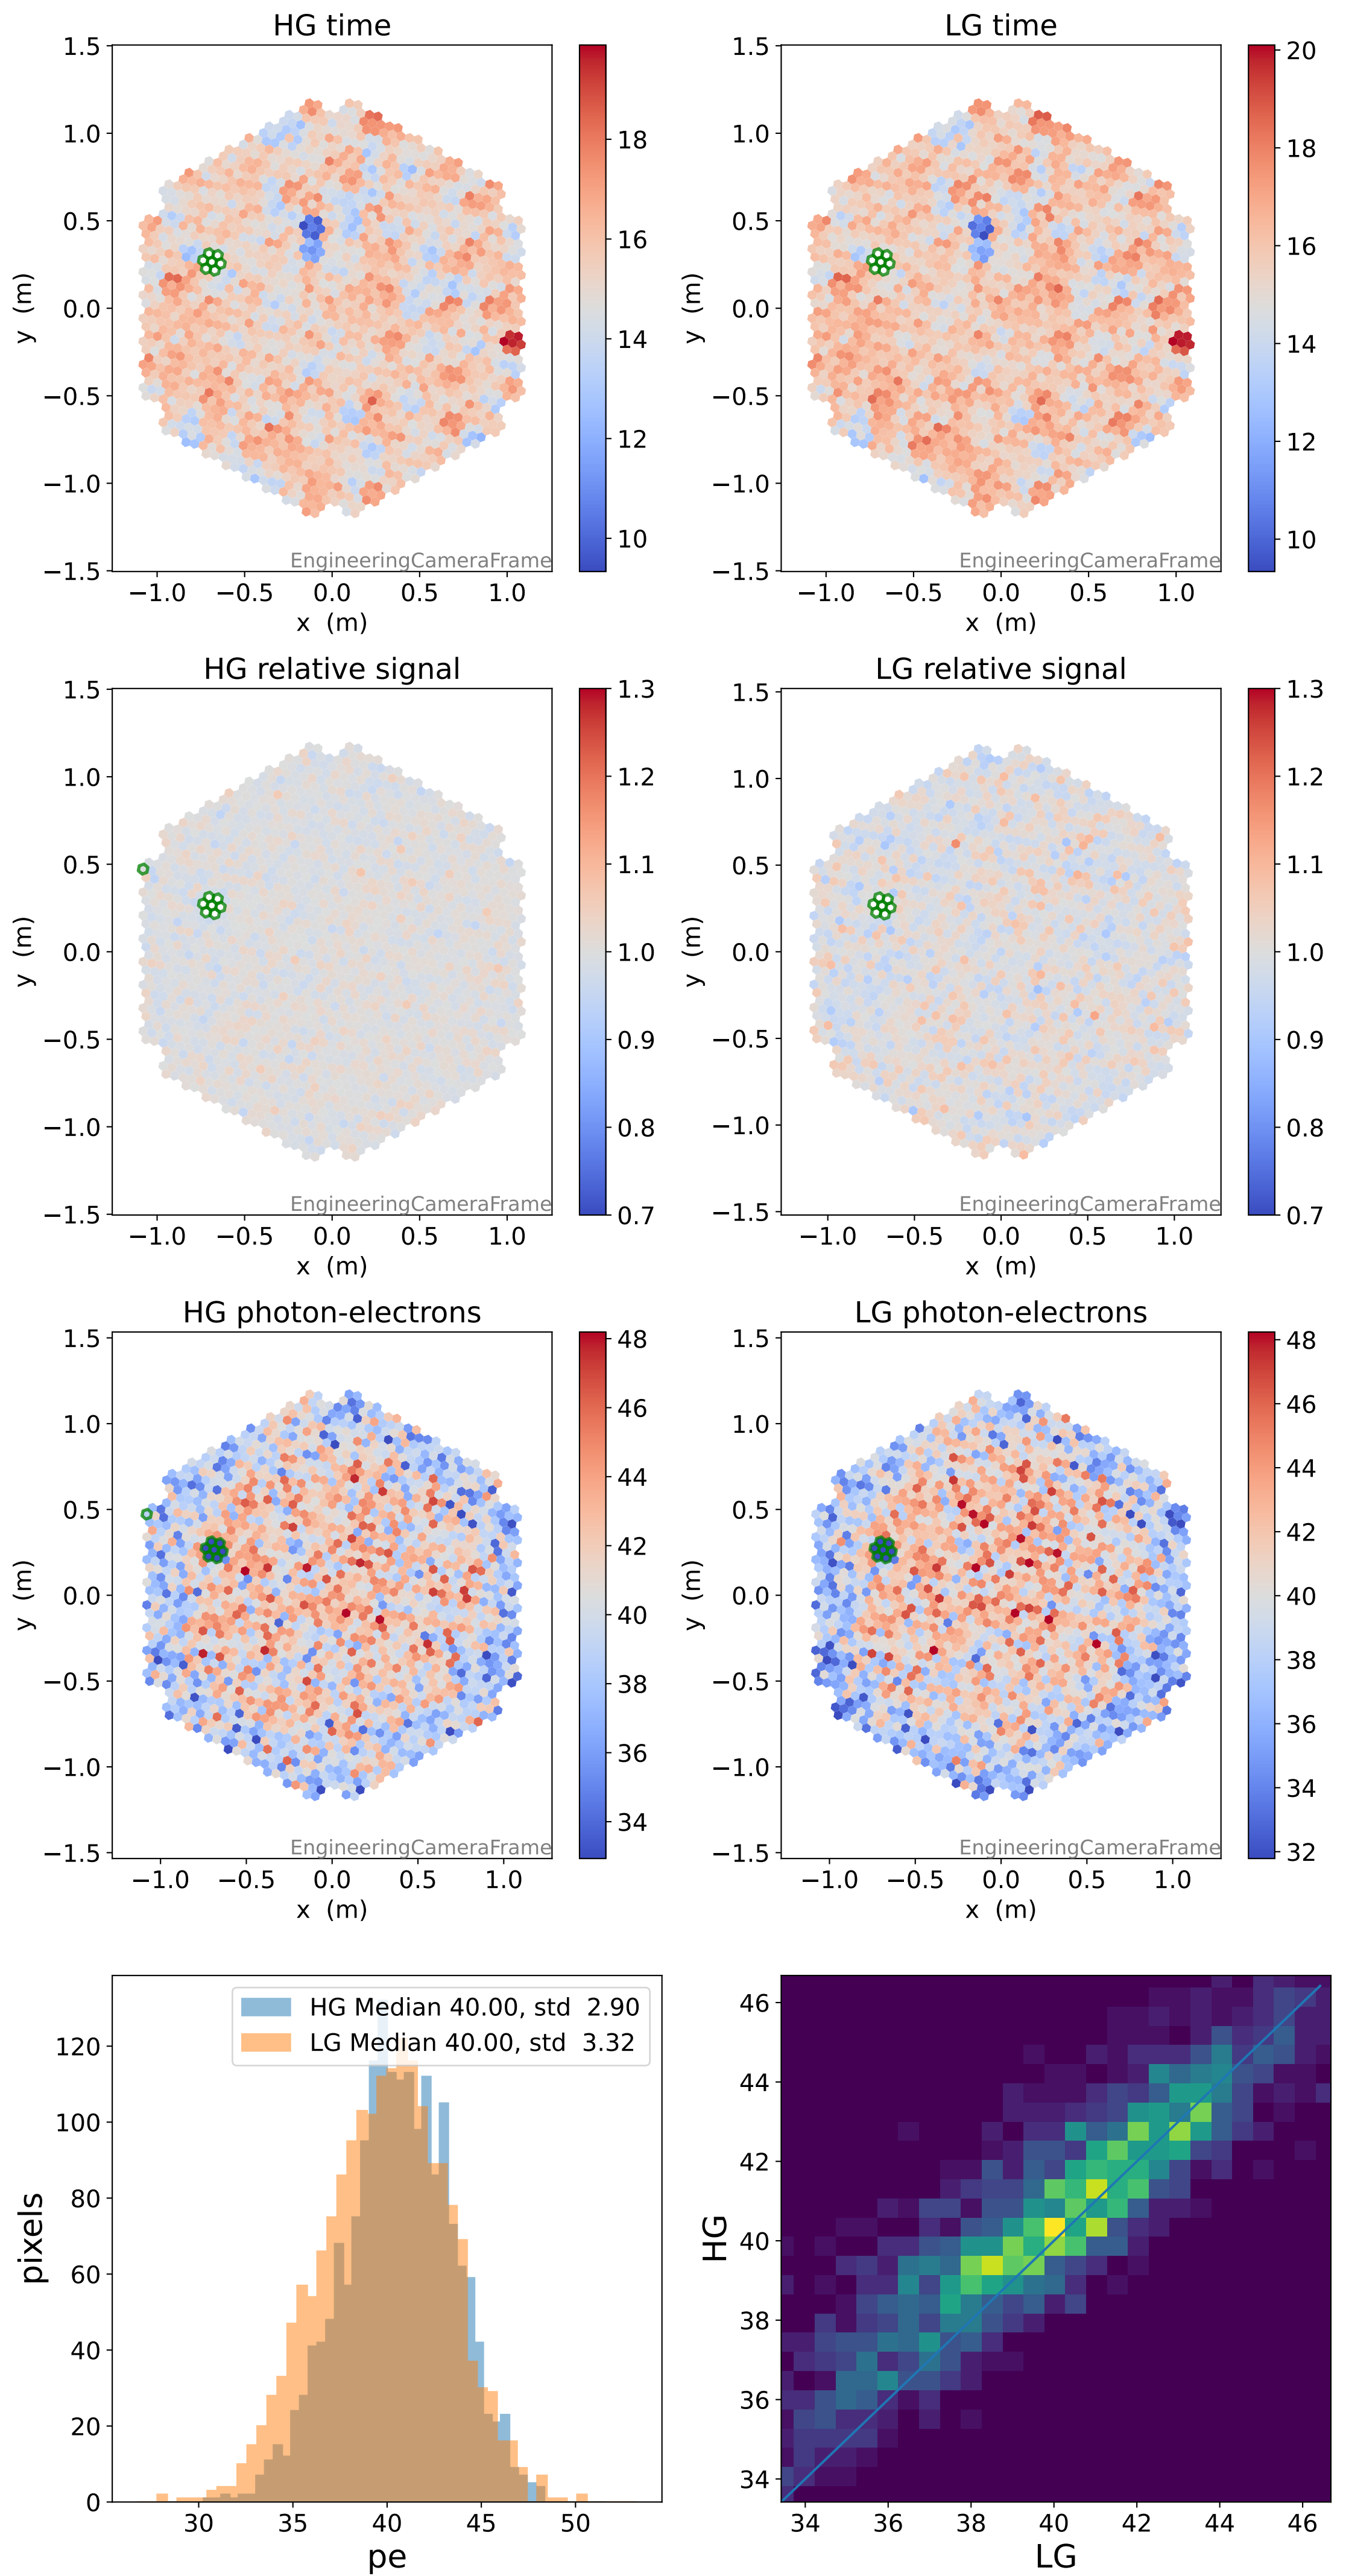

Run 7557

Run 7557

Run 7557 channel: HG

FF sample of 10000 events

pedestal sample of 10000 events

flat-fielded gain [ADC/pe]

Run 7557 channel: LG

FF sample of 10000 events

pedestal sample of 10000 events

flat-fielded gain [ADC/pe]