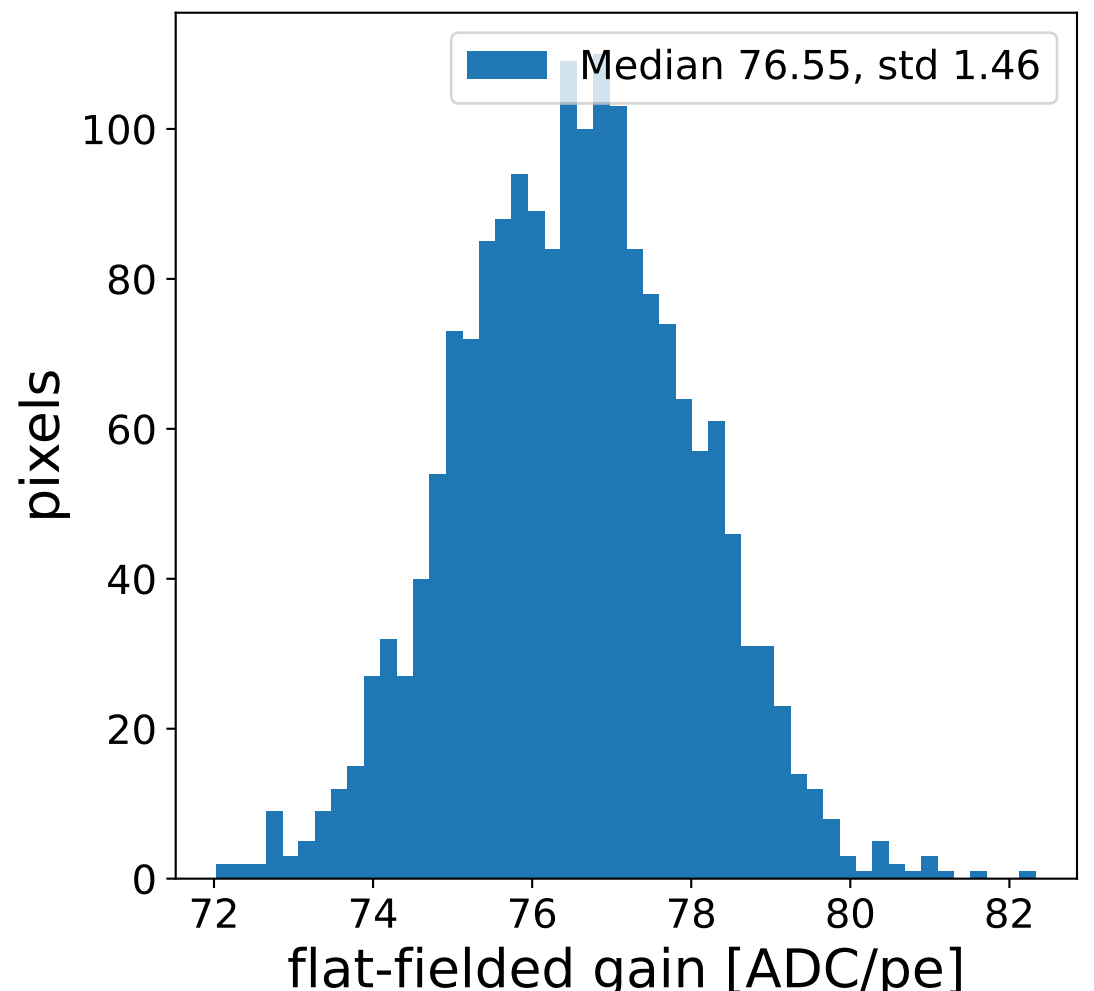

Run 7557

Run 7557

Run 7557 channel: HG

FF sample of 10000 events

pedestal sample of 10000 events

flat-fielded gain [ADC/pe]

Run 7557 channel: LG

FF sample of 10000 events

pedestal sample of 10000 events

flat-fielded gain [ADC/pe]