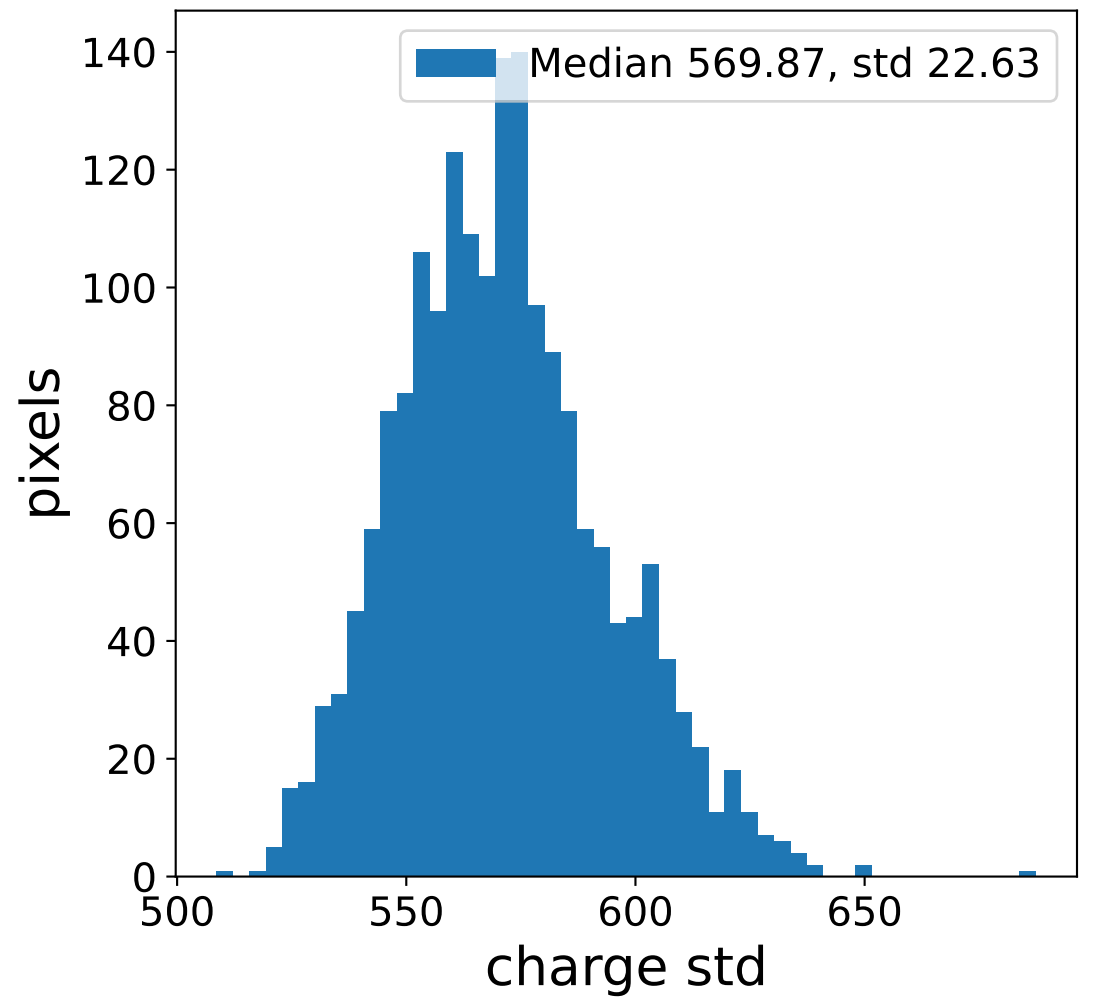

Run 7557

Run 7557

Run 7557 channel: HG

FF sample of 10000 events

pedestal sample of 10000 events

flat-fielded gain [ADC/pe]

Run 7557 channel: LG

FF sample of 10000 events

pedestal sample of 10000 events

flat-fielded gain [ADC/pe]