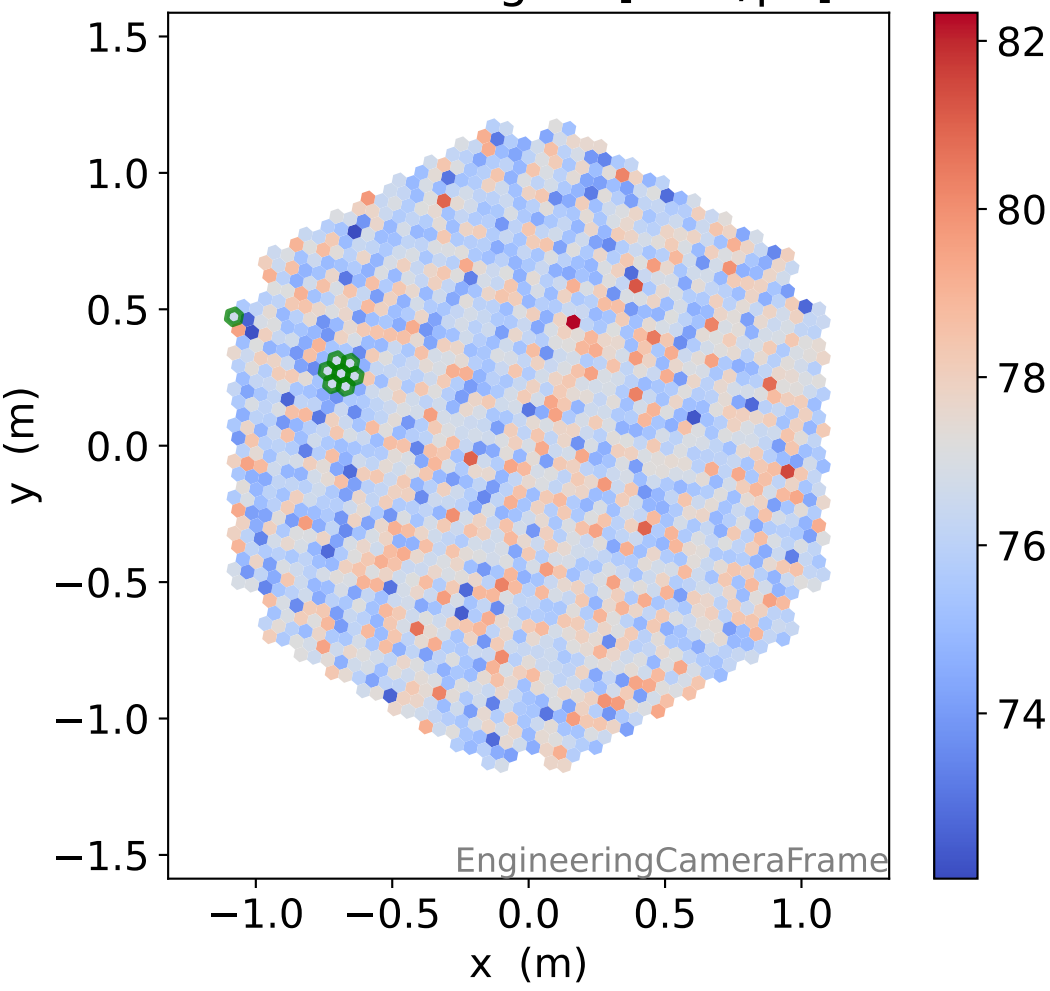

Run 7557

Run 7557

Run 7557 channel: HG

FF sample of 10000 events

pedestal sample of 10000 events

flat-fielded gain [ADC/pe]

Run 7557 channel: LG

FF sample of 10000 events

pedestal sample of 10000 events

flat-fielded gain [ADC/pe]