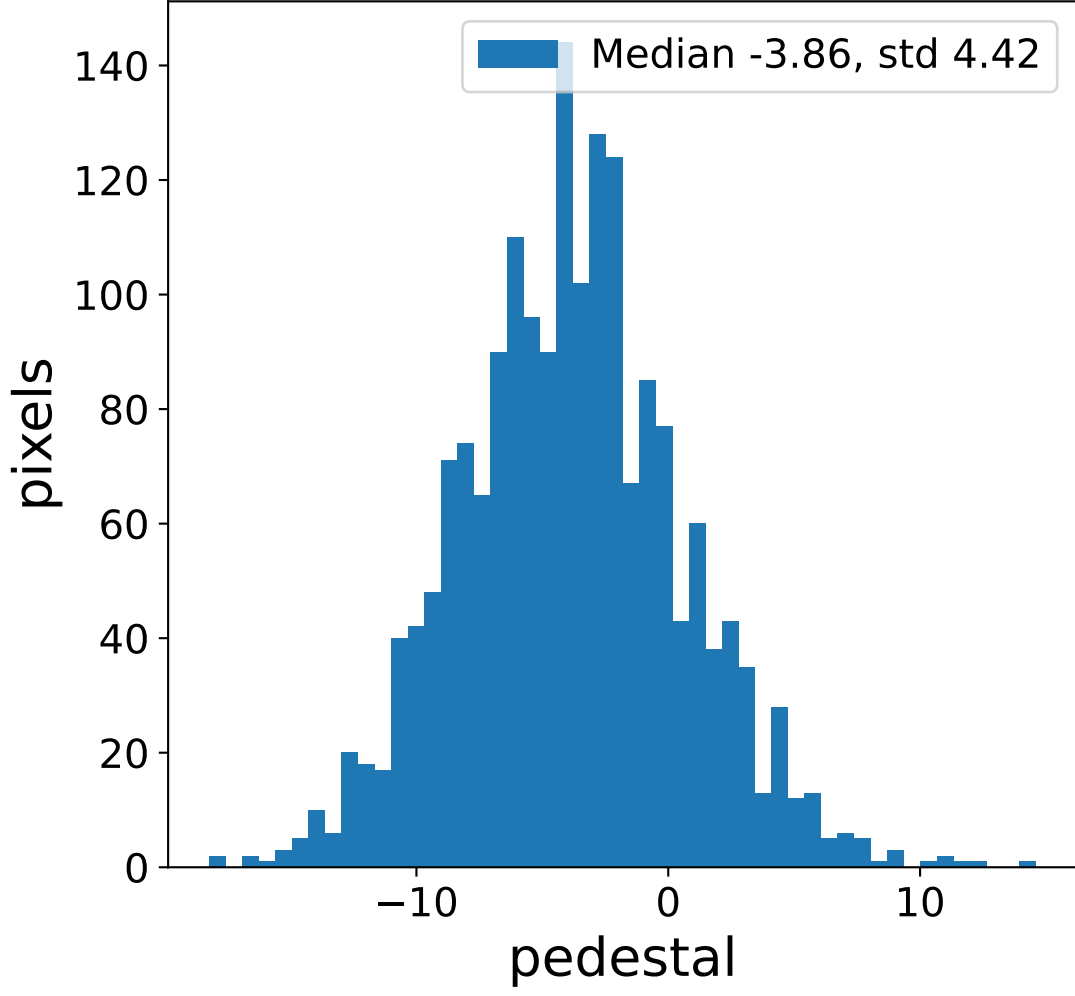

Run 7557

Run 7557

Run 7557 channel: HG

FF sample of 10000 events

pedestal sample of 10000 events

flat-fielded gain [ADC/pe]

Run 7557 channel: LG

FF sample of 10000 events

pedestal sample of 10000 events

flat-fielded gain [ADC/pe]