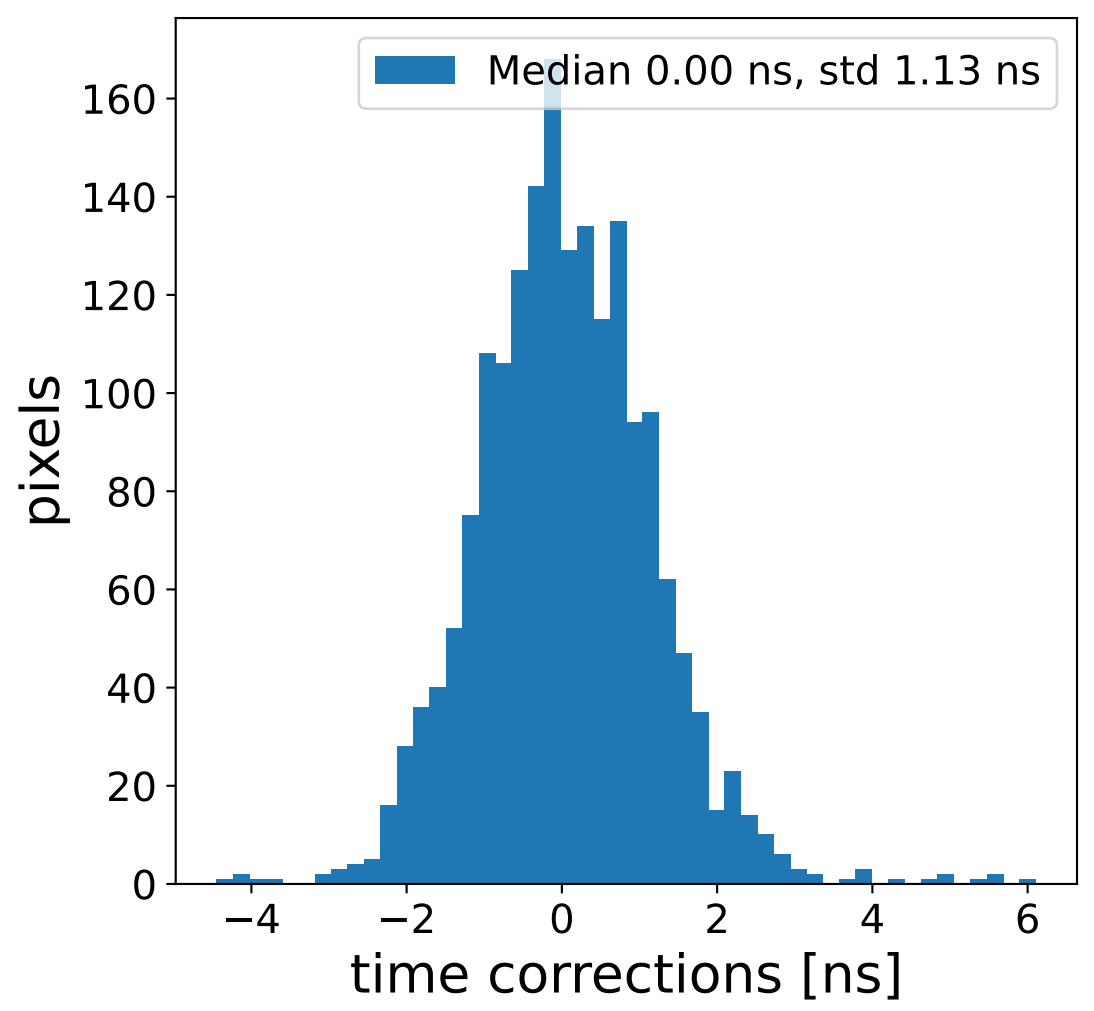

Run 7557

Run 7557

Run 7557 channel: HG

FF sample of 10000 events

pedestal sample of 10000 events

flat-fielded gain [ADC/pe]

Run 7557 channel: LG

FF sample of 10000 events

pedestal sample of 10000 events

flat-fielded gain [ADC/pe]