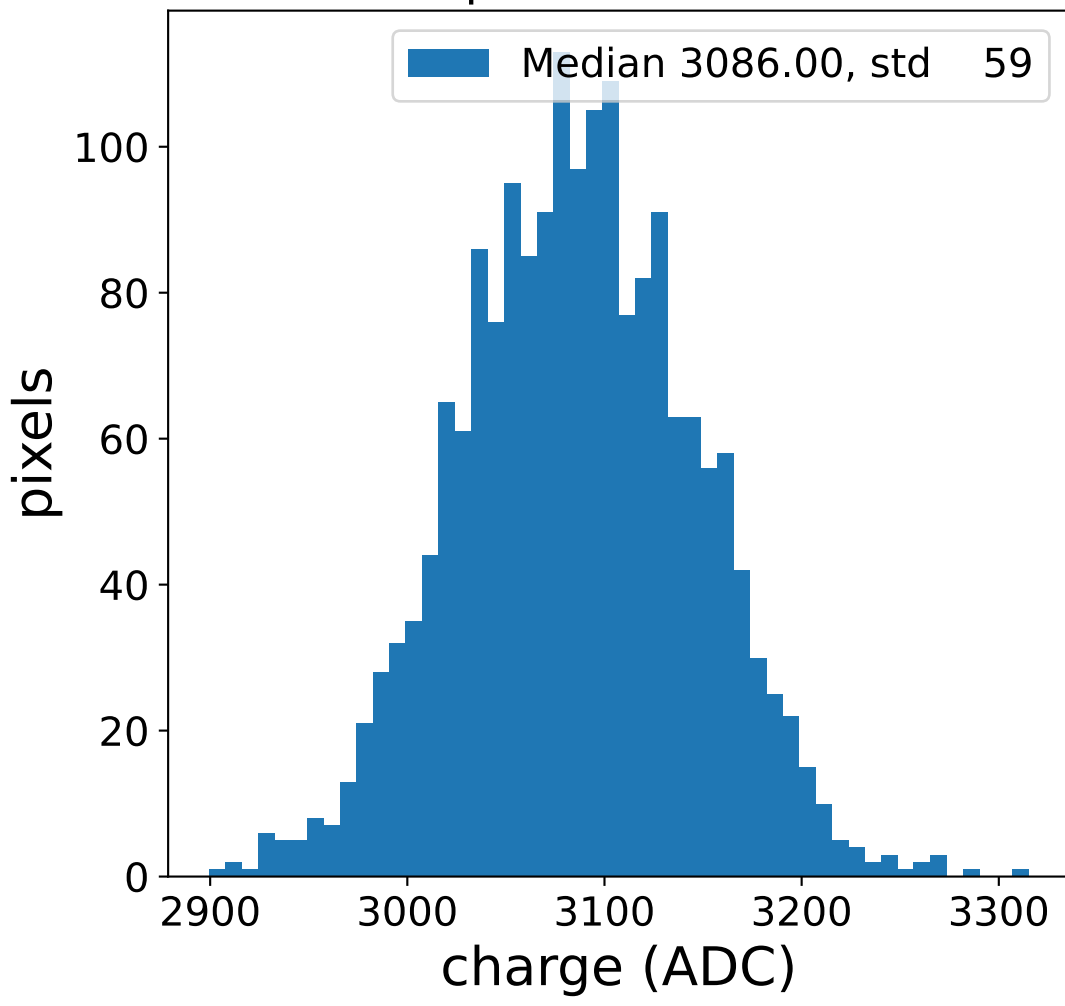

Run 7557

Run 7557

Run 7557 channel: HG

FF sample of 10000 events

pedestal sample of 10000 events

flat-fielded gain [ADC/pe]

Run 7557 channel: LG

FF sample of 10000 events

pedestal sample of 10000 events

flat-fielded gain [ADC/pe]