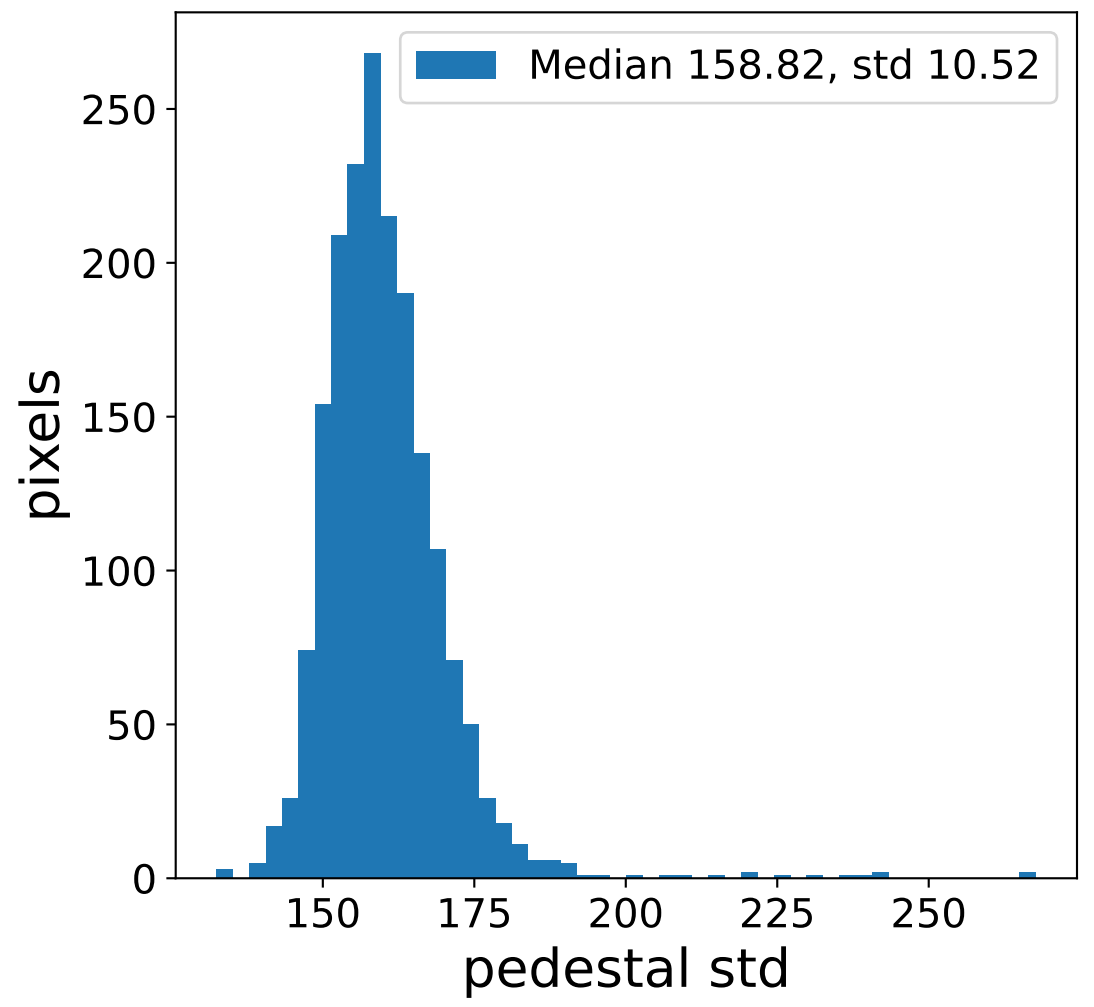

Run 7557

Run 7557

Run 7557 channel: HG

FF sample of 10000 events

pedestal sample of 10000 events

flat-fielded gain [ADC/pe]

Run 7557 channel: LG

FF sample of 10000 events

pedestal sample of 10000 events

flat-fielded gain [ADC/pe]