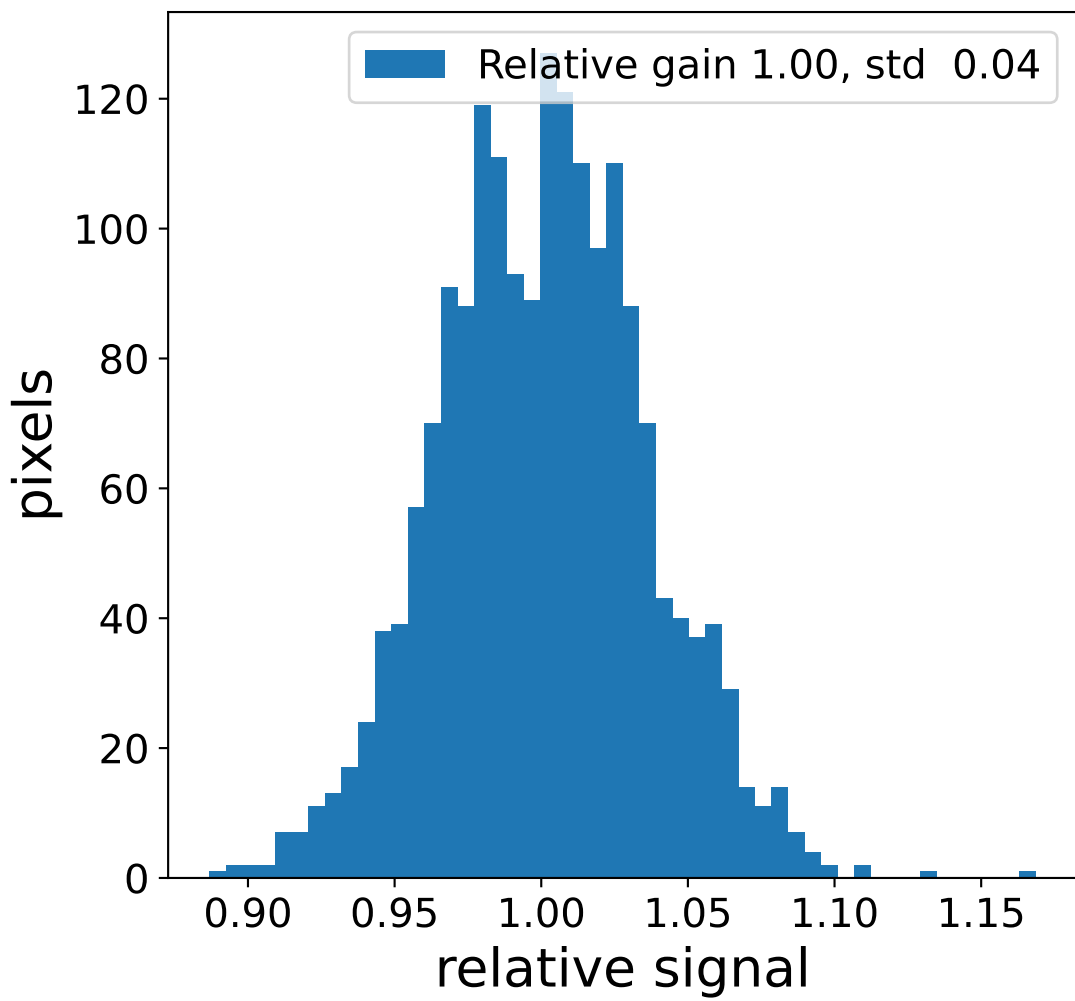

Run 7557

Run 7557

Run 7557 channel: HG

FF sample of 10000 events

pedestal sample of 10000 events

flat-fielded gain [ADC/pe]

Run 7557 channel: LG

FF sample of 10000 events

pedestal sample of 10000 events

flat-fielded gain [ADC/pe]