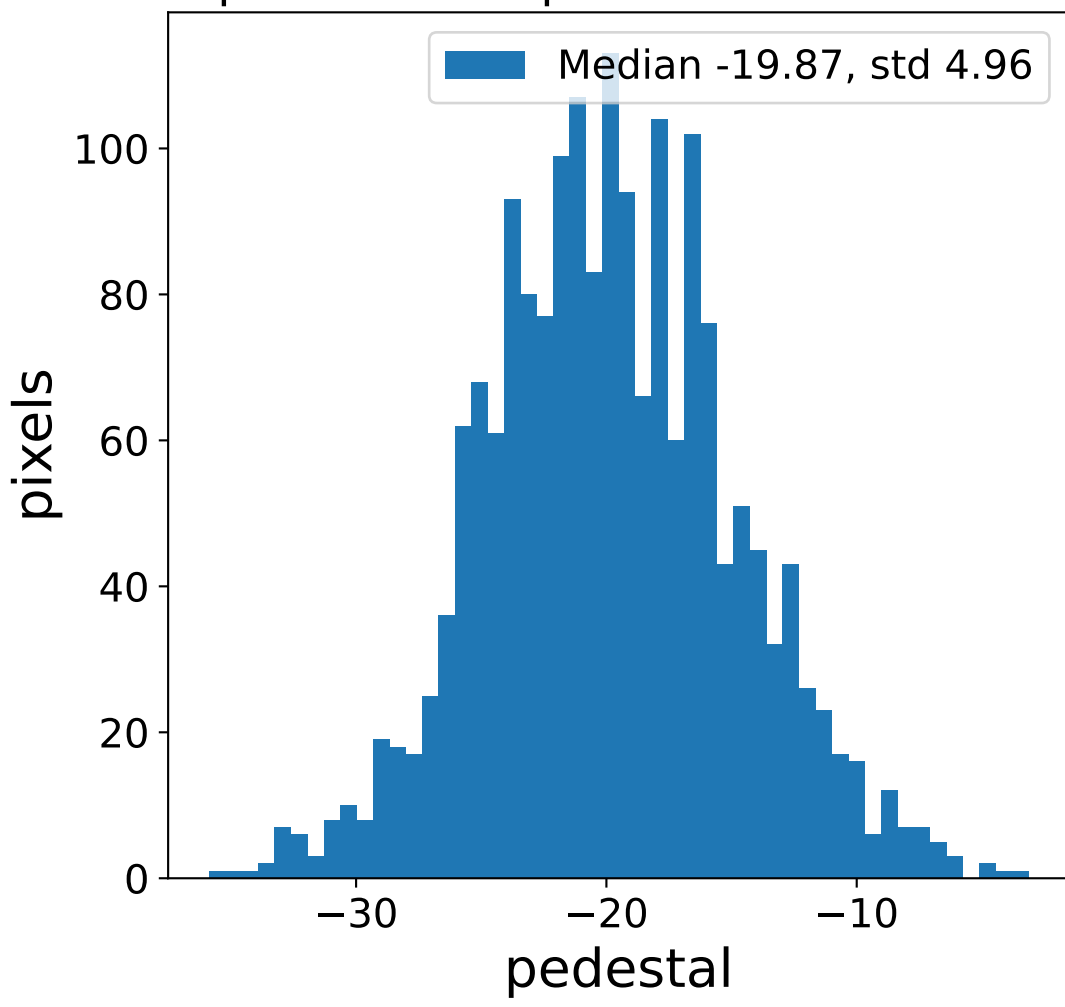

Run 7557

Run 7557

Run 7557 channel: HG

FF sample of 10000 events

pedestal sample of 10000 events

flat-fielded gain [ADC/pe]

Run 7557 channel: LG

FF sample of 10000 events

pedestal sample of 10000 events

flat-fielded gain [ADC/pe]