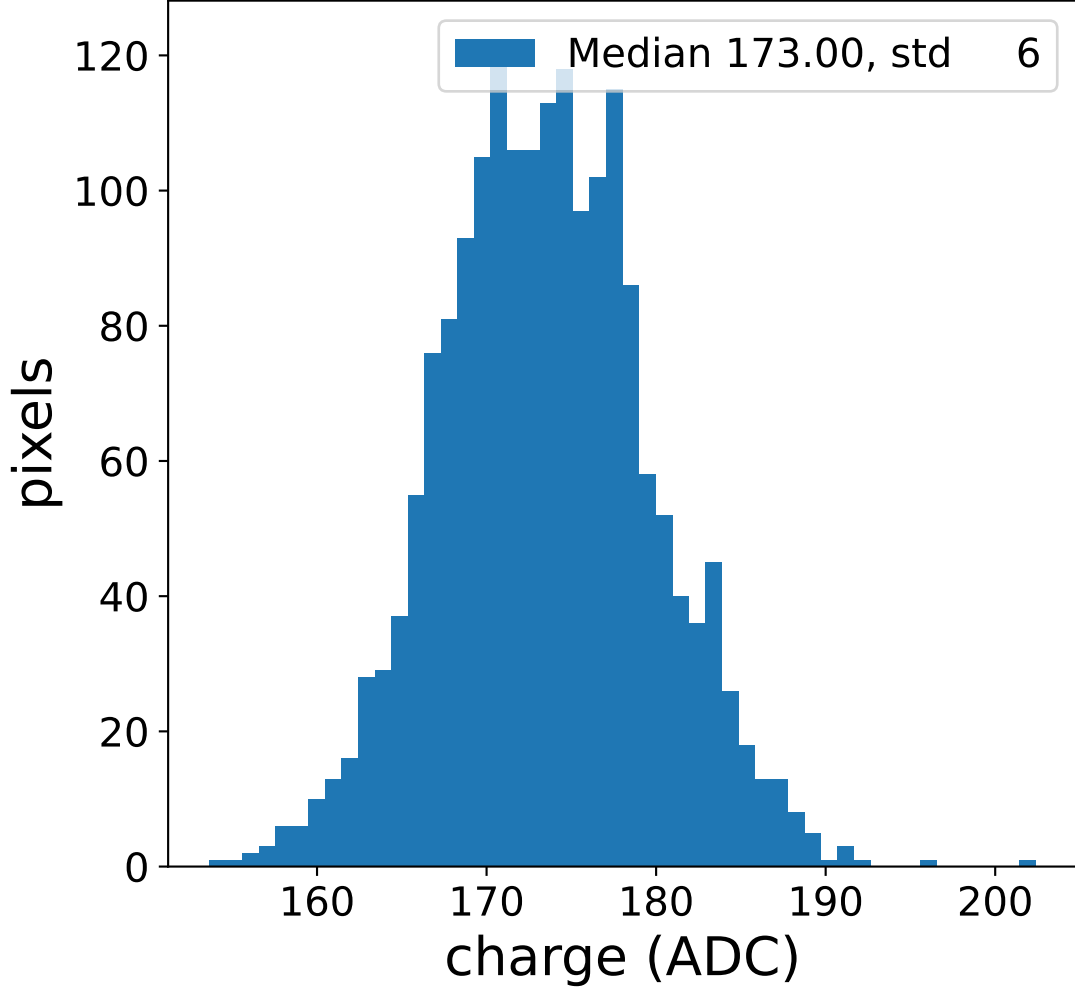

Run 7557

Run 7557

Run 7557 channel: HG

FF sample of 10000 events

pedestal sample of 10000 events

flat-fielded gain [ADC/pe]

Run 7557 channel: LG

FF sample of 10000 events

pedestal sample of 10000 events

flat-fielded gain [ADC/pe]