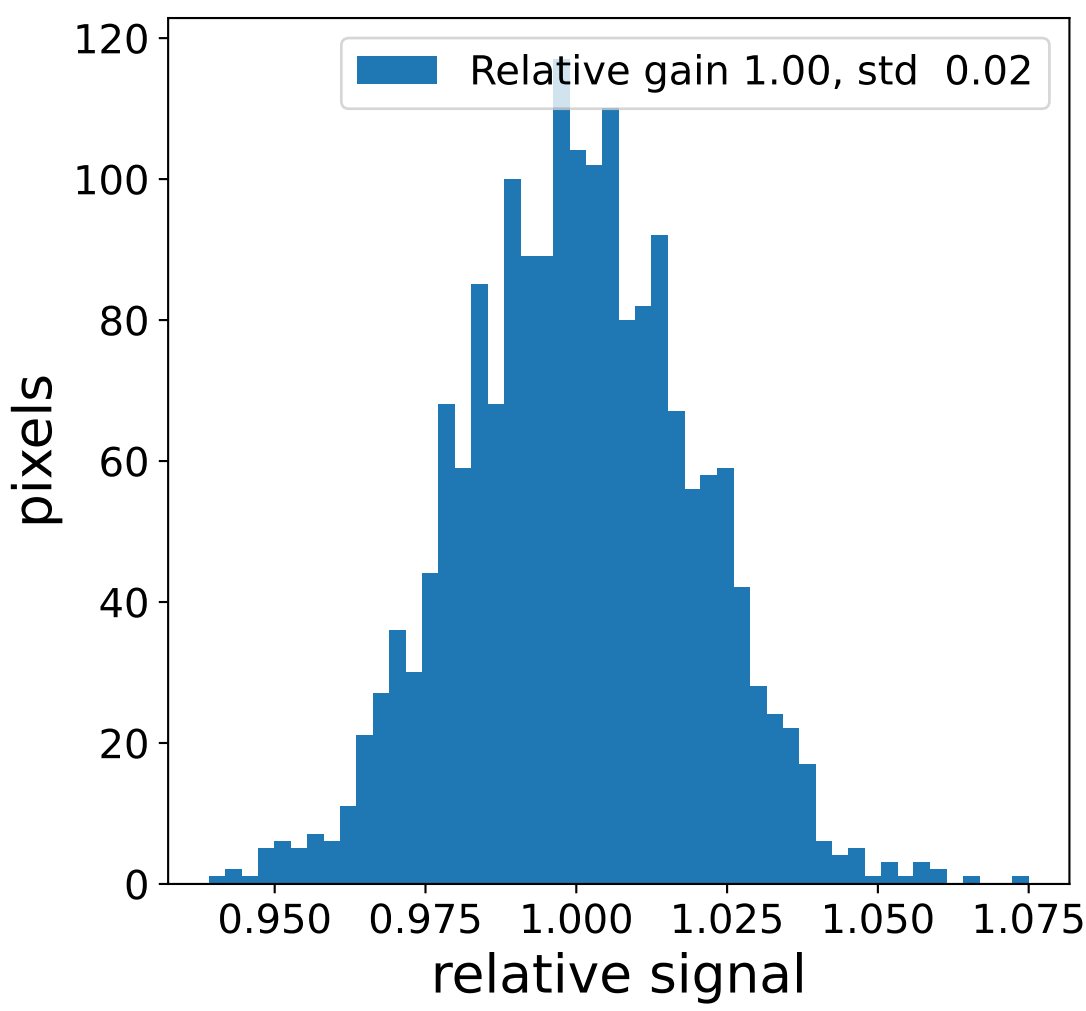

Run 7557

Run 7557

Run 7557 channel: HG

FF sample of 10000 events

pedestal sample of 10000 events

flat-fielded gain [ADC/pe]

Run 7557 channel: LG

FF sample of 10000 events

pedestal sample of 10000 events

flat-fielded gain [ADC/pe]