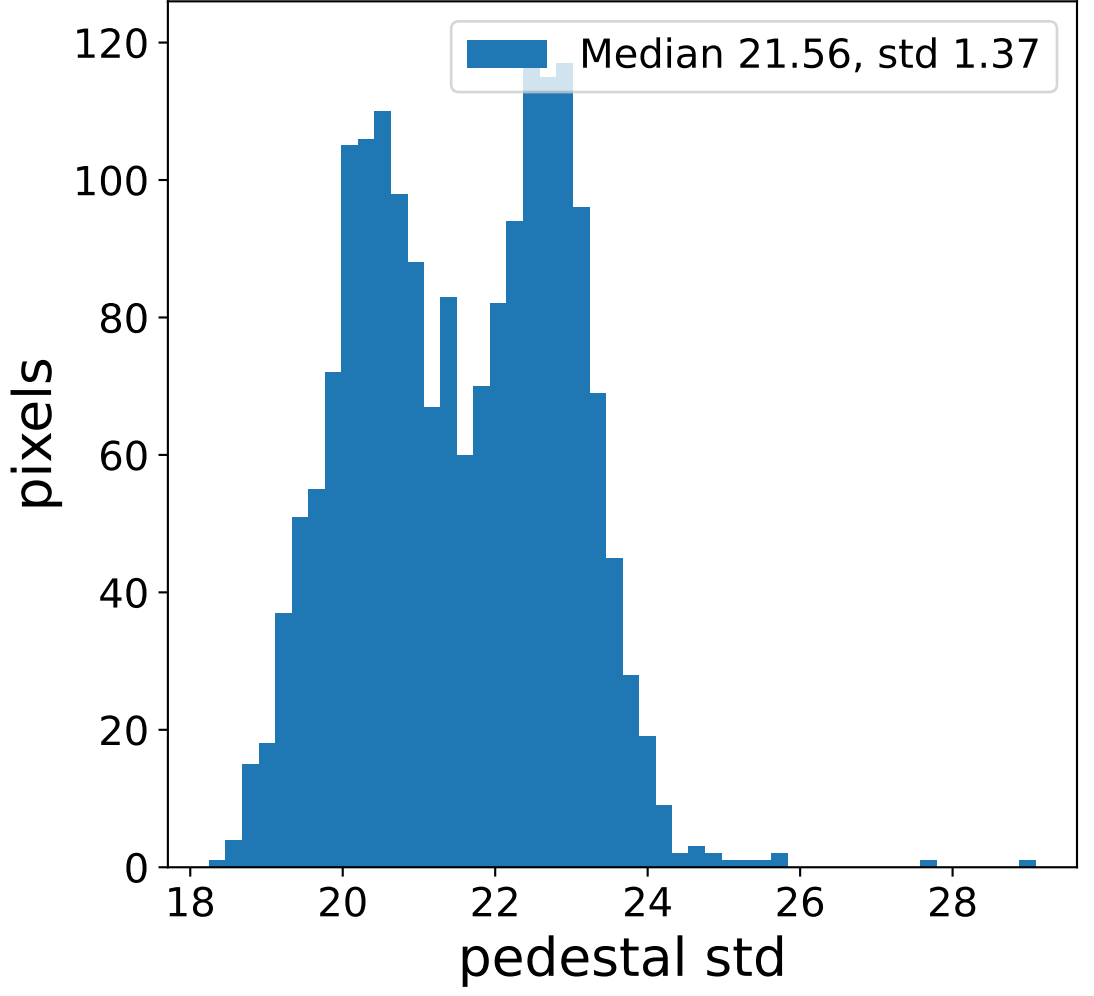

Run 7557

Run 7557

Run 7557 channel: HG

FF sample of 10000 events

pedestal sample of 10000 events

flat-fielded gain [ADC/pe]

Run 7557 channel: LG

FF sample of 10000 events

pedestal sample of 10000 events

flat-fielded gain [ADC/pe]