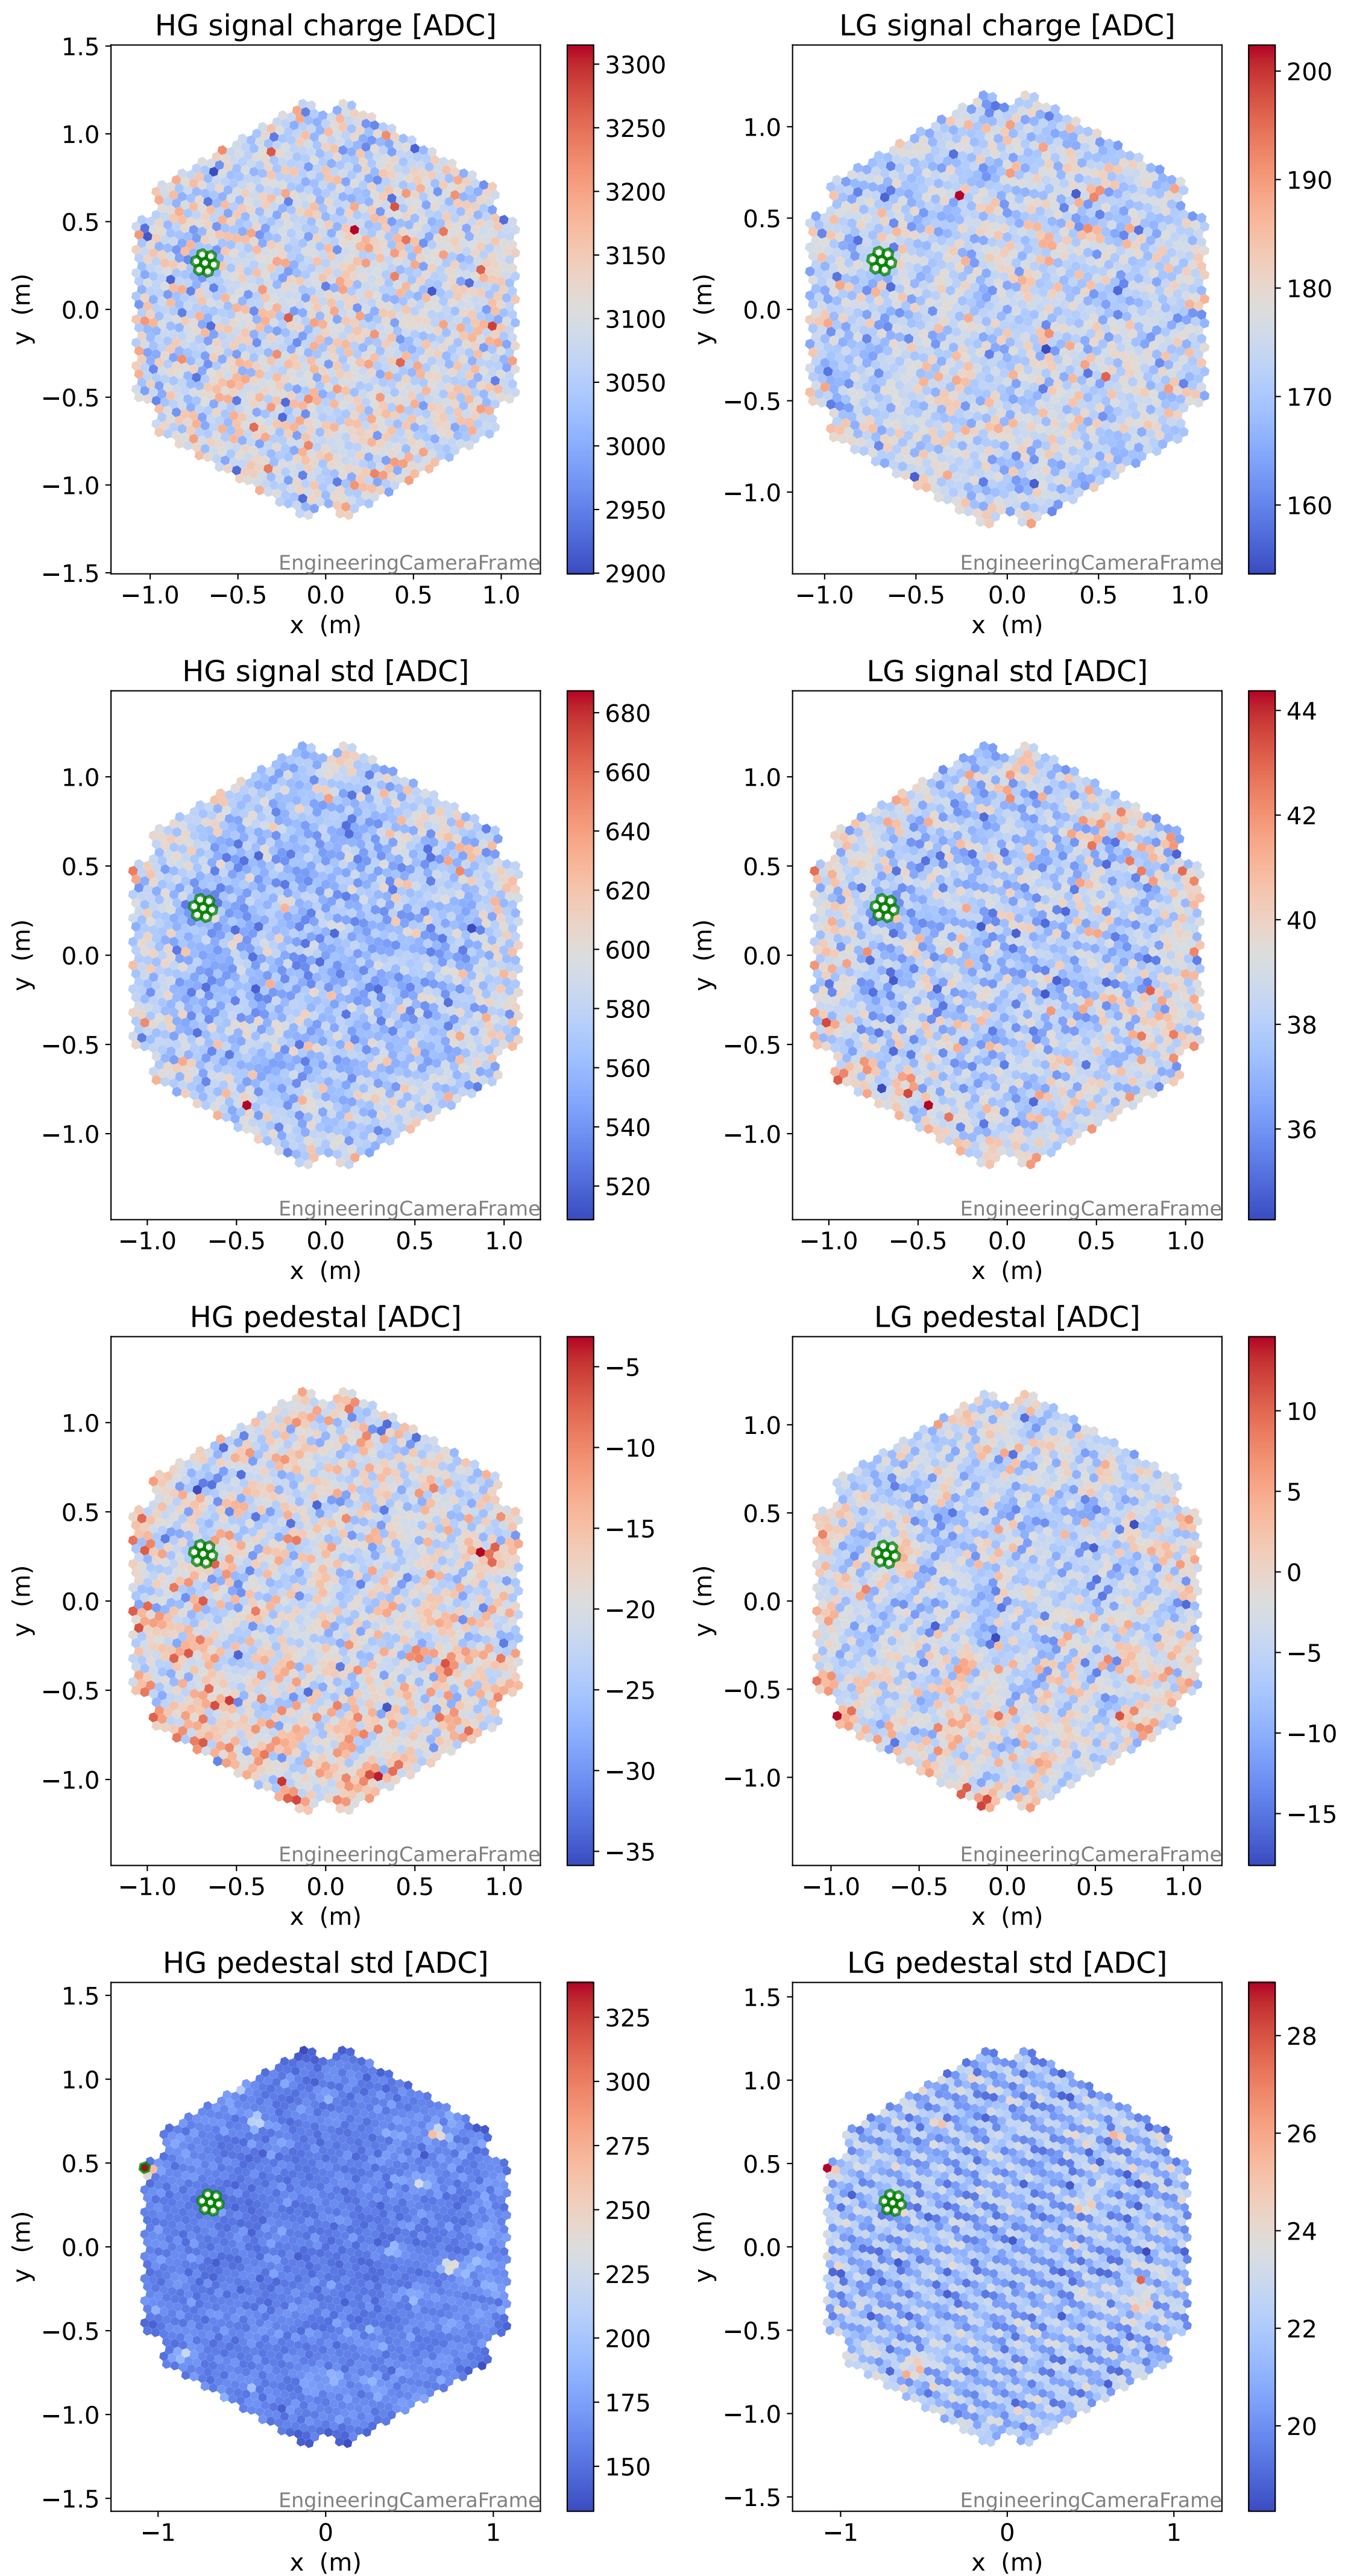

Run 7557

Run 7557

Run 7557 channel: HG

FF sample of 10000 events

pedestal sample of 10000 events

flat-fielded gain [ADC/pe]

Run 7557 channel: LG

FF sample of 10000 events

pedestal sample of 10000 events

flat-fielded gain [ADC/pe]