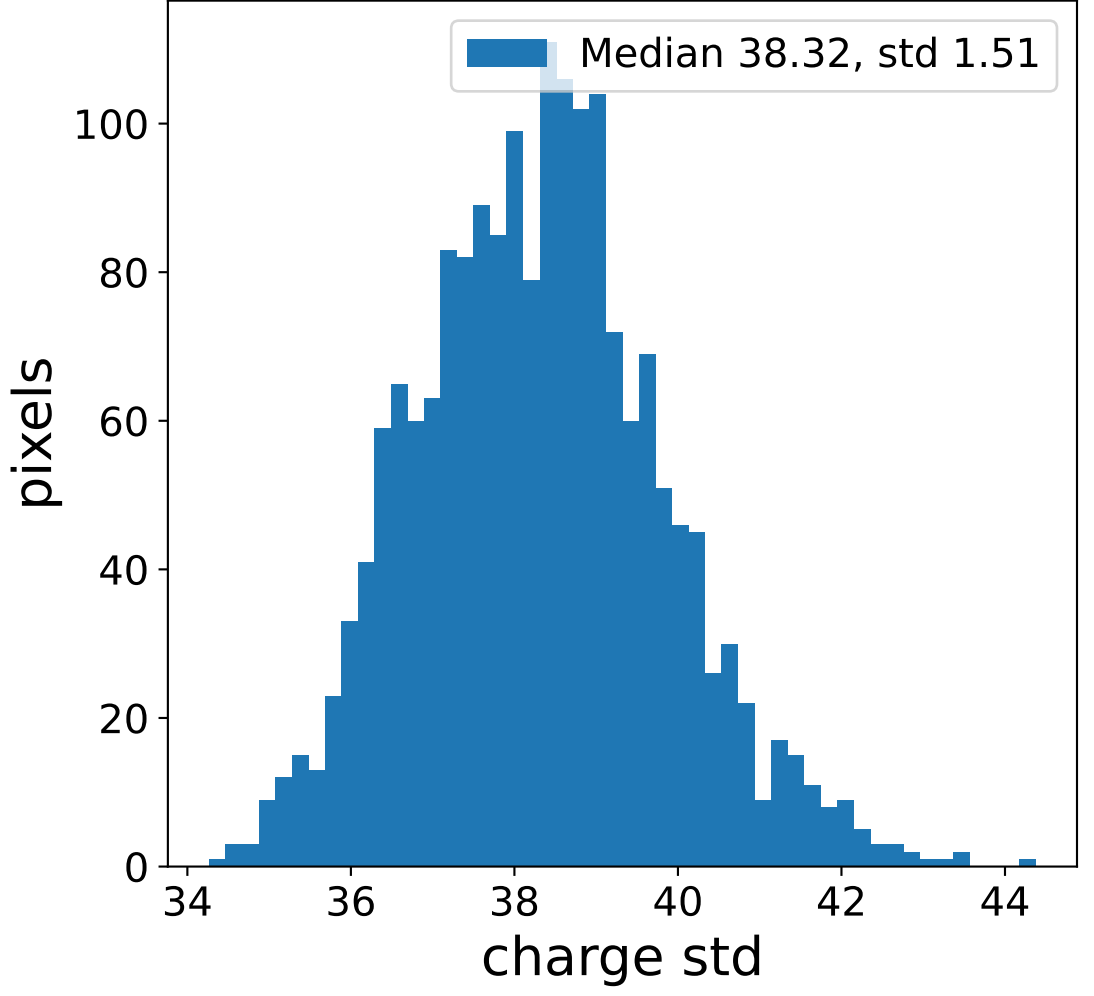

Run 7557

Run 7557

Run 7557 channel: HG

FF sample of 10000 events

pedestal sample of 10000 events

flat-fielded gain [ADC/pe]

Run 7557 channel: LG

FF sample of 10000 events

pedestal sample of 10000 events

flat-fielded gain [ADC/pe]