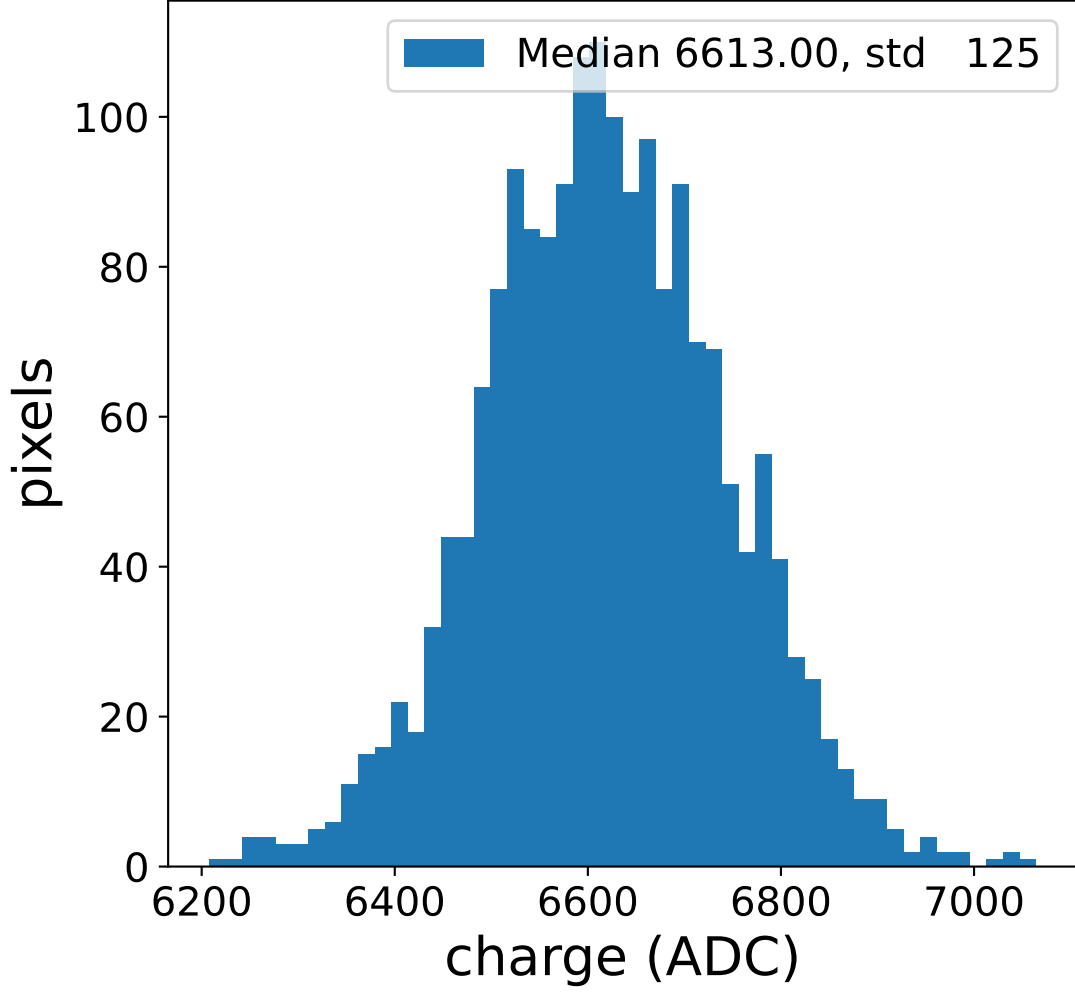

Run 7556

Run 7556

Run 7556 channel: HG

FF sample of 10000 events

pedestal sample of 10000 events

flat-fielded gain [ADC/pe]

Run 7556 channel: LG

FF sample of 10000 events

pedestal sample of 10000 events

flat-fielded gain [ADC/pe]