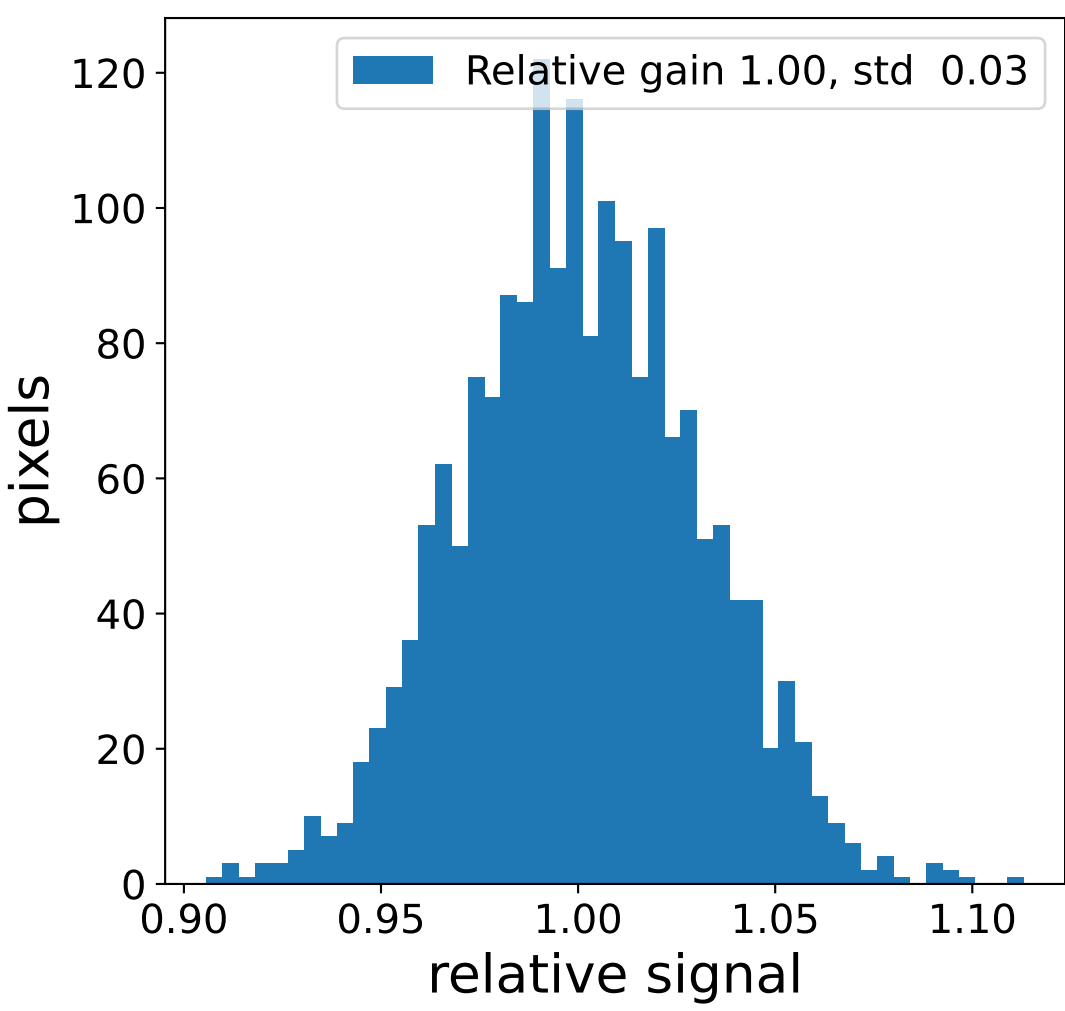

Run 7556

Run 7556

Run 7556 channel: HG

FF sample of 10000 events

pedestal sample of 10000 events

flat-fielded gain [ADC/pe]

Run 7556 channel: LG

FF sample of 10000 events

pedestal sample of 10000 events

flat-fielded gain [ADC/pe]