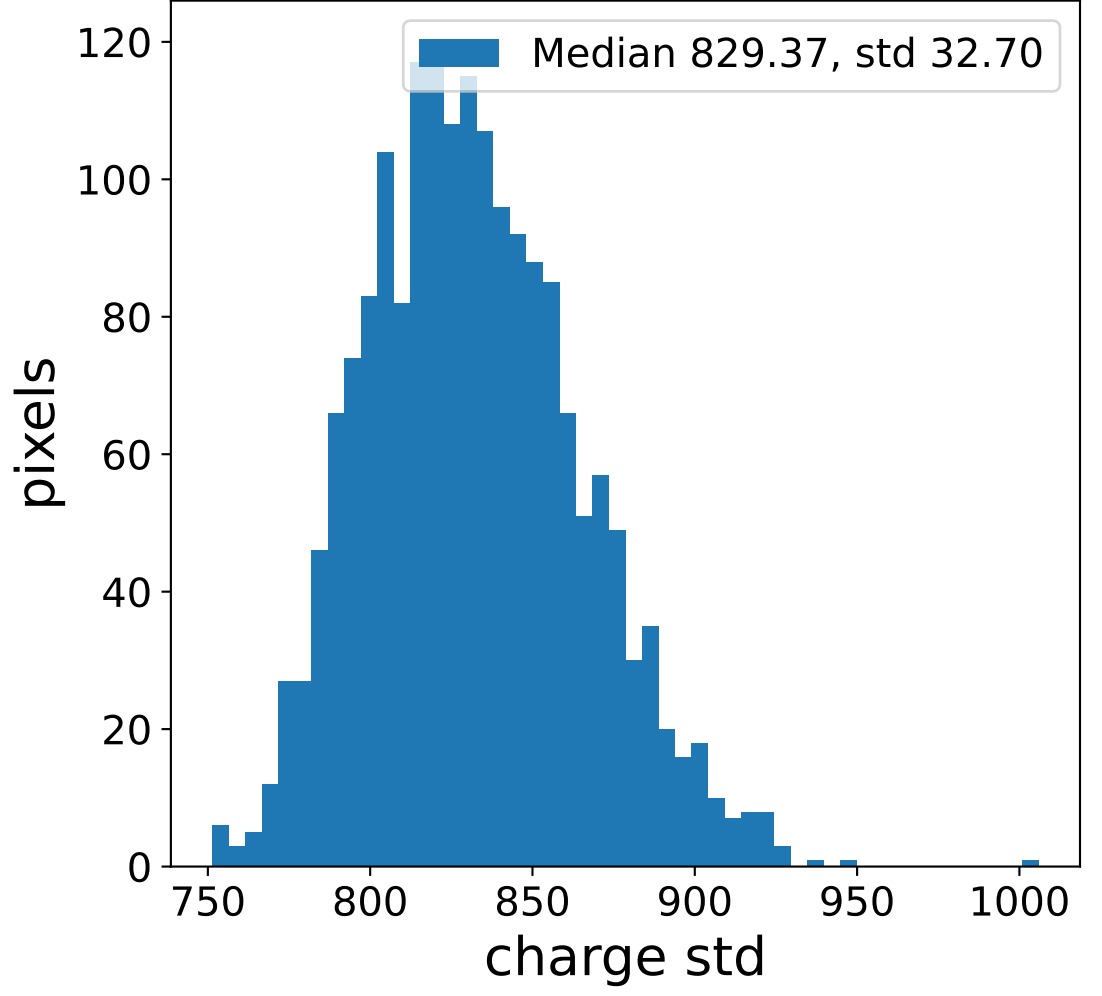

Run 7556

Run 7556

Run 7556 channel: HG

FF sample of 10000 events

pedestal sample of 10000 events

flat-fielded gain [ADC/pe]

Run 7556 channel: LG

FF sample of 10000 events

pedestal sample of 10000 events

flat-fielded gain [ADC/pe]