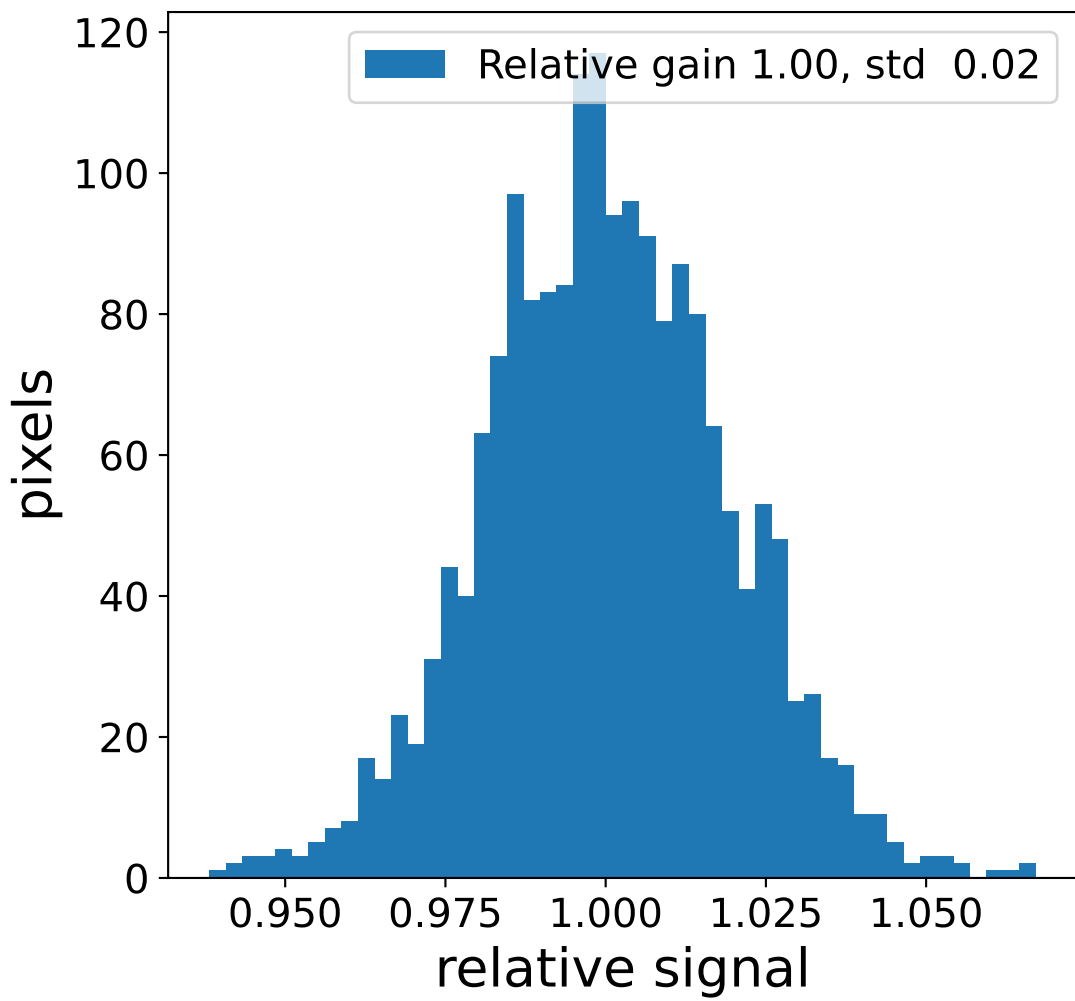

Run 7556

Run 7556

Run 7556 channel: HG

FF sample of 10000 events

pedestal sample of 10000 events

flat-fielded gain [ADC/pe]

Run 7556 channel: LG

FF sample of 10000 events

pedestal sample of 10000 events

flat-fielded gain [ADC/pe]