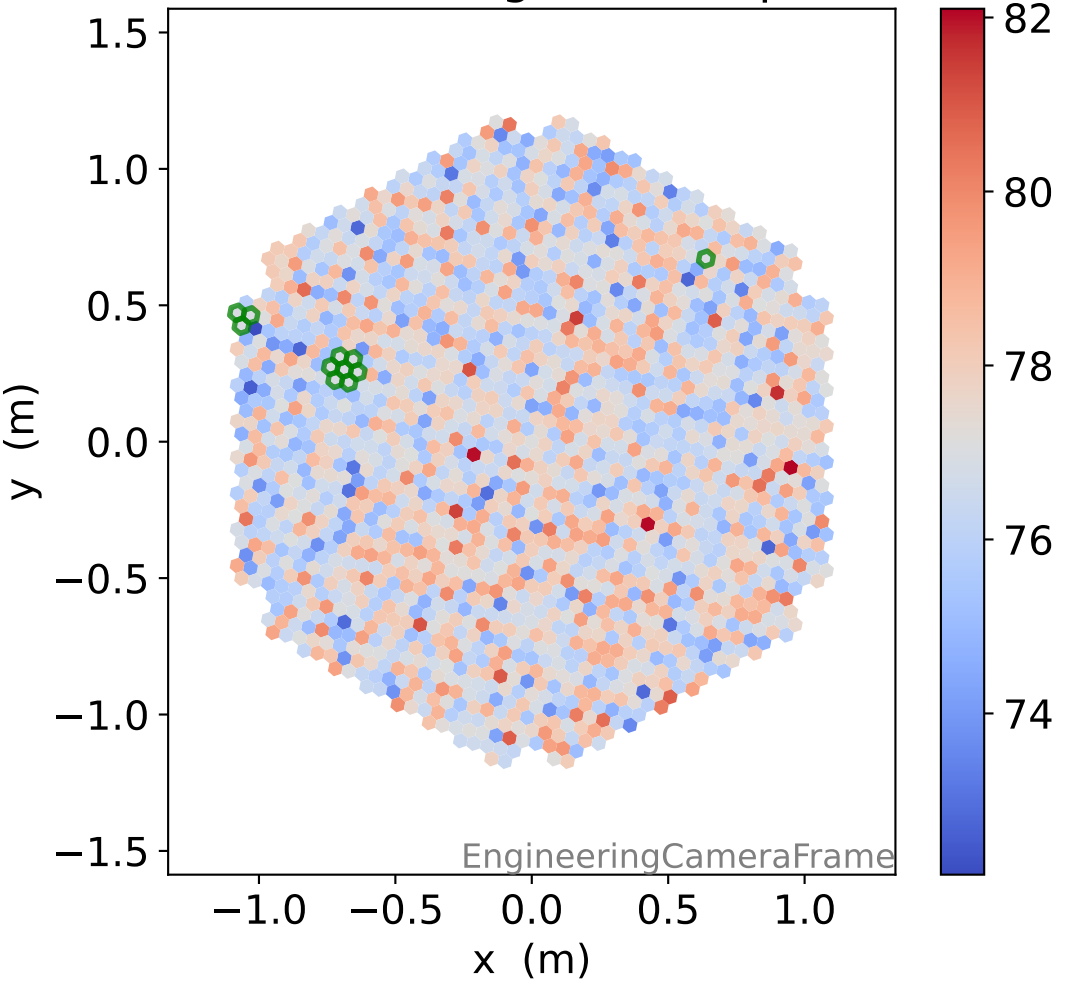

Run 7556

Run 7556

Run 7556 channel: HG

FF sample of 10000 events

pedestal sample of 10000 events

flat-fielded gain [ADC/pe]

Run 7556 channel: LG

FF sample of 10000 events

pedestal sample of 10000 events

flat-fielded gain [ADC/pe]