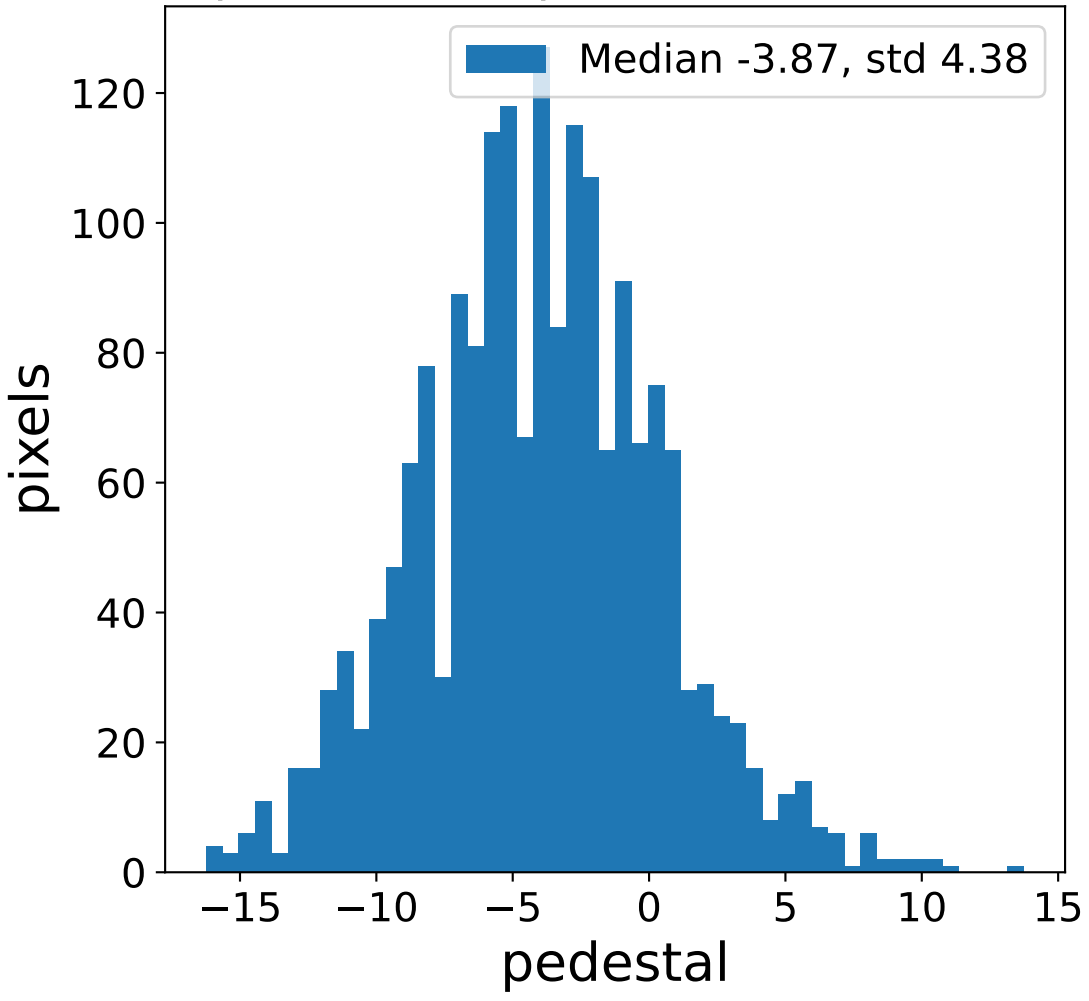

Run 7556

Run 7556

Run 7556 channel: HG

FF sample of 10000 events

pedestal sample of 10000 events

flat-fielded gain [ADC/pe]

Run 7556 channel: LG

FF sample of 10000 events

pedestal sample of 10000 events

flat-fielded gain [ADC/pe]