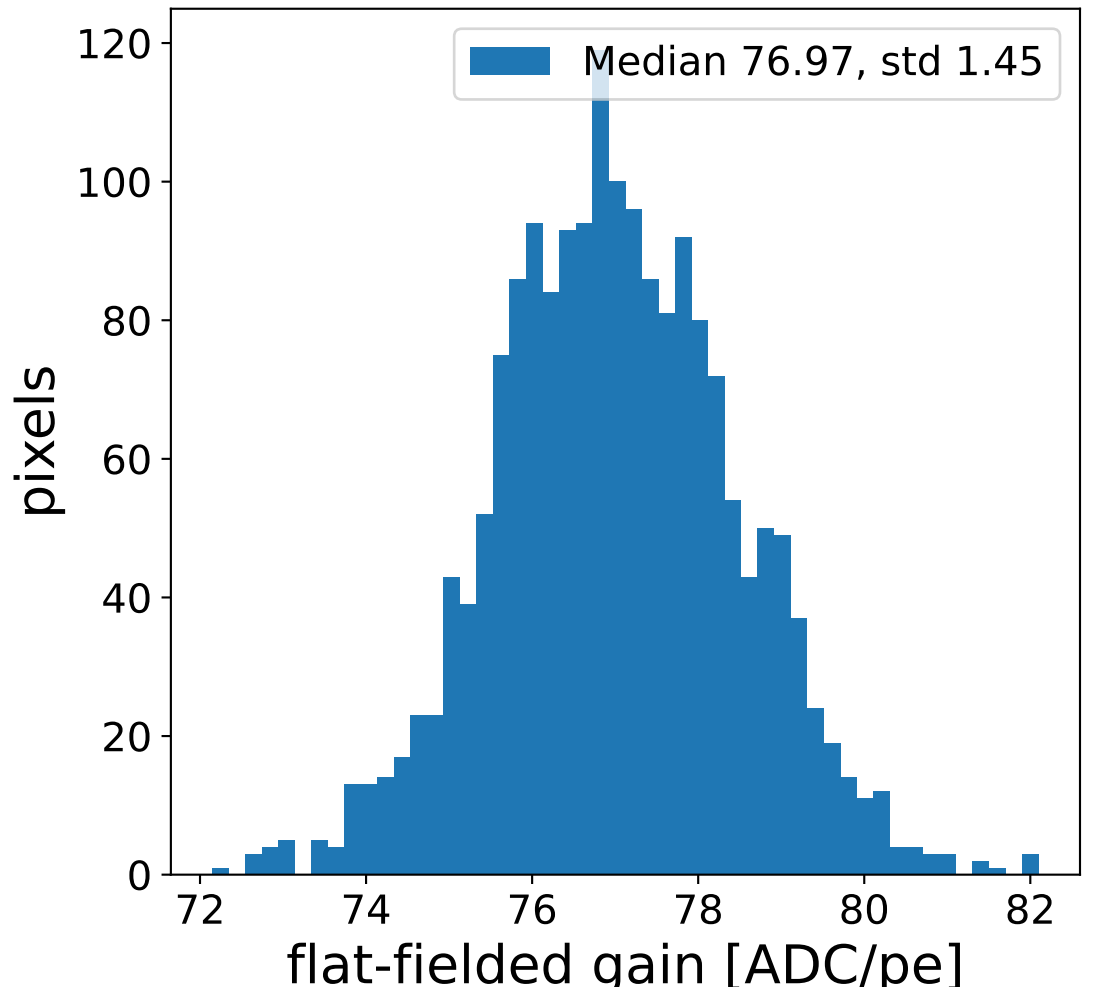

Run 7556

Run 7556

Run 7556 channel: HG

FF sample of 10000 events

pedestal sample of 10000 events

flat-fielded gain [ADC/pe]

Run 7556 channel: LG

FF sample of 10000 events

pedestal sample of 10000 events

flat-fielded gain [ADC/pe]