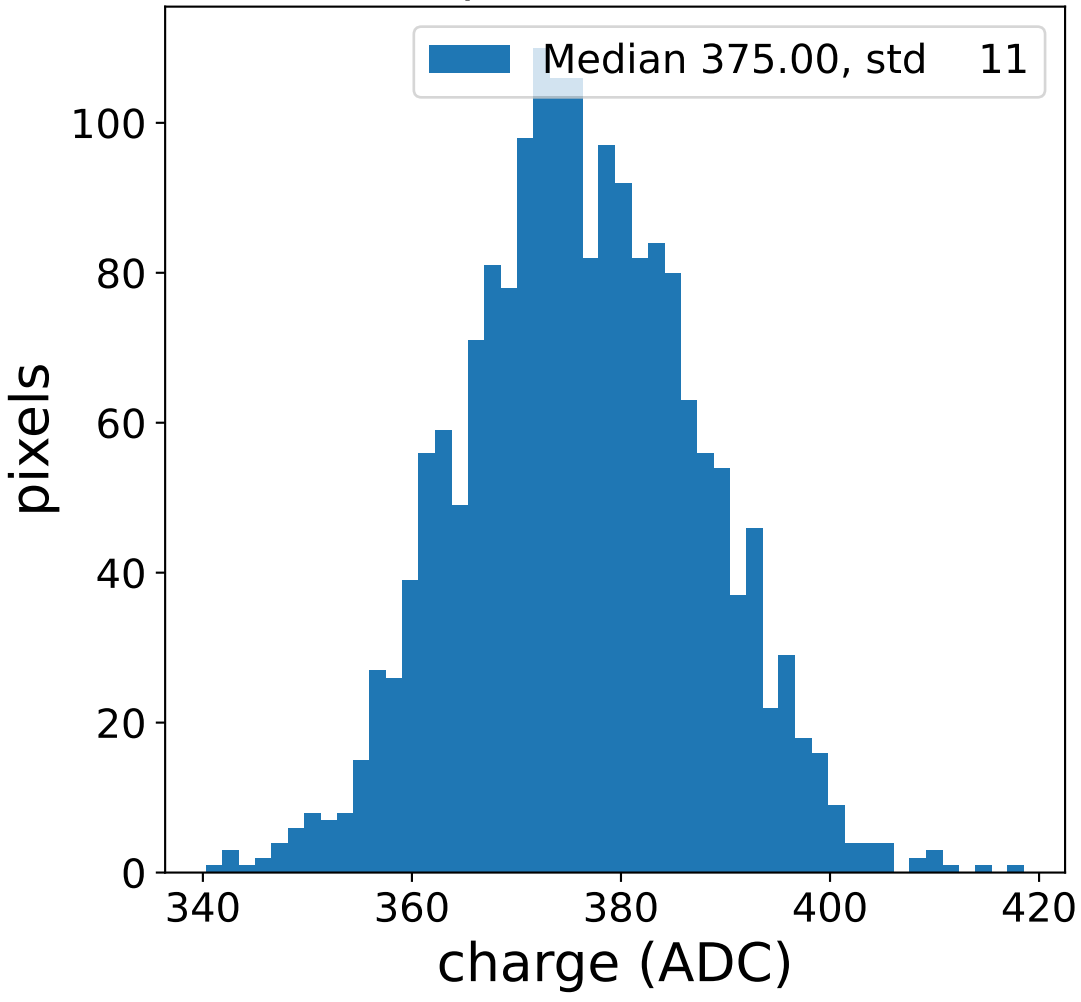

Run 7556

Run 7556

Run 7556 channel: HG

FF sample of 10000 events

pedestal sample of 10000 events

flat-fielded gain [ADC/pe]

Run 7556 channel: LG

FF sample of 10000 events

pedestal sample of 10000 events

flat-fielded gain [ADC/pe]