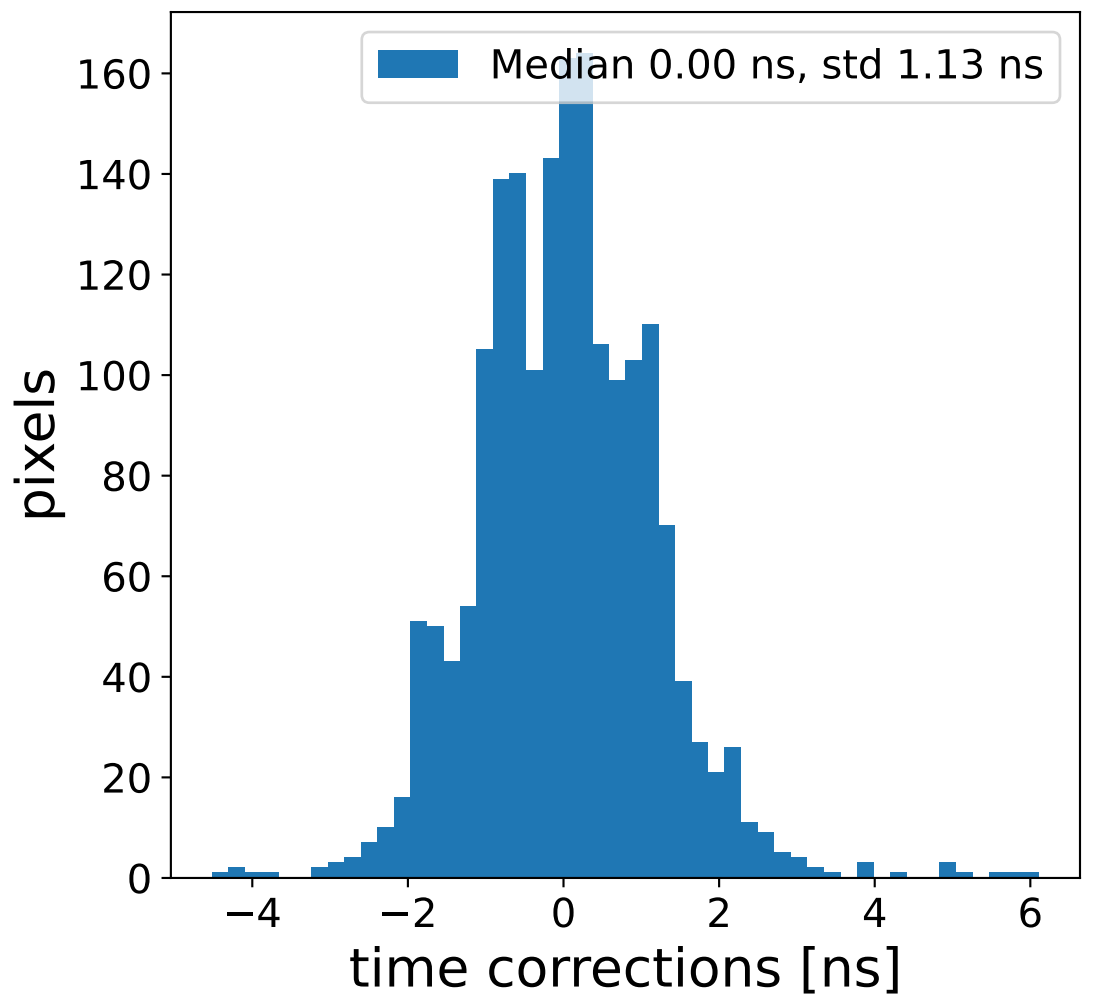

Run 7556

Run 7556

Run 7556 channel: HG

FF sample of 10000 events

pedestal sample of 10000 events

flat-fielded gain [ADC/pe]

Run 7556 channel: LG

FF sample of 10000 events

pedestal sample of 10000 events

flat-fielded gain [ADC/pe]