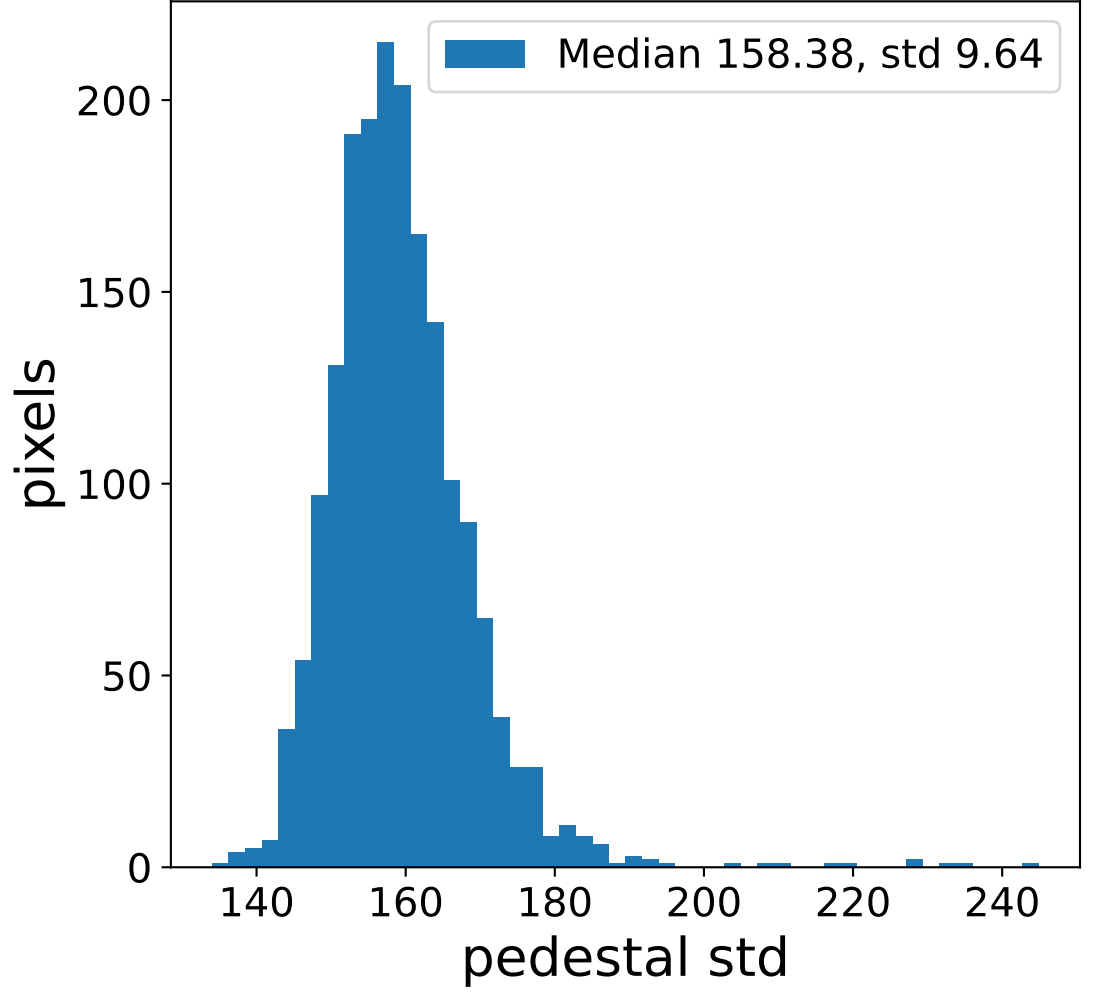

Run 7556

Run 7556

Run 7556 channel: HG

FF sample of 10000 events

pedestal sample of 10000 events

flat-fielded gain [ADC/pe]

Run 7556 channel: LG

FF sample of 10000 events

pedestal sample of 10000 events

flat-fielded gain [ADC/pe]