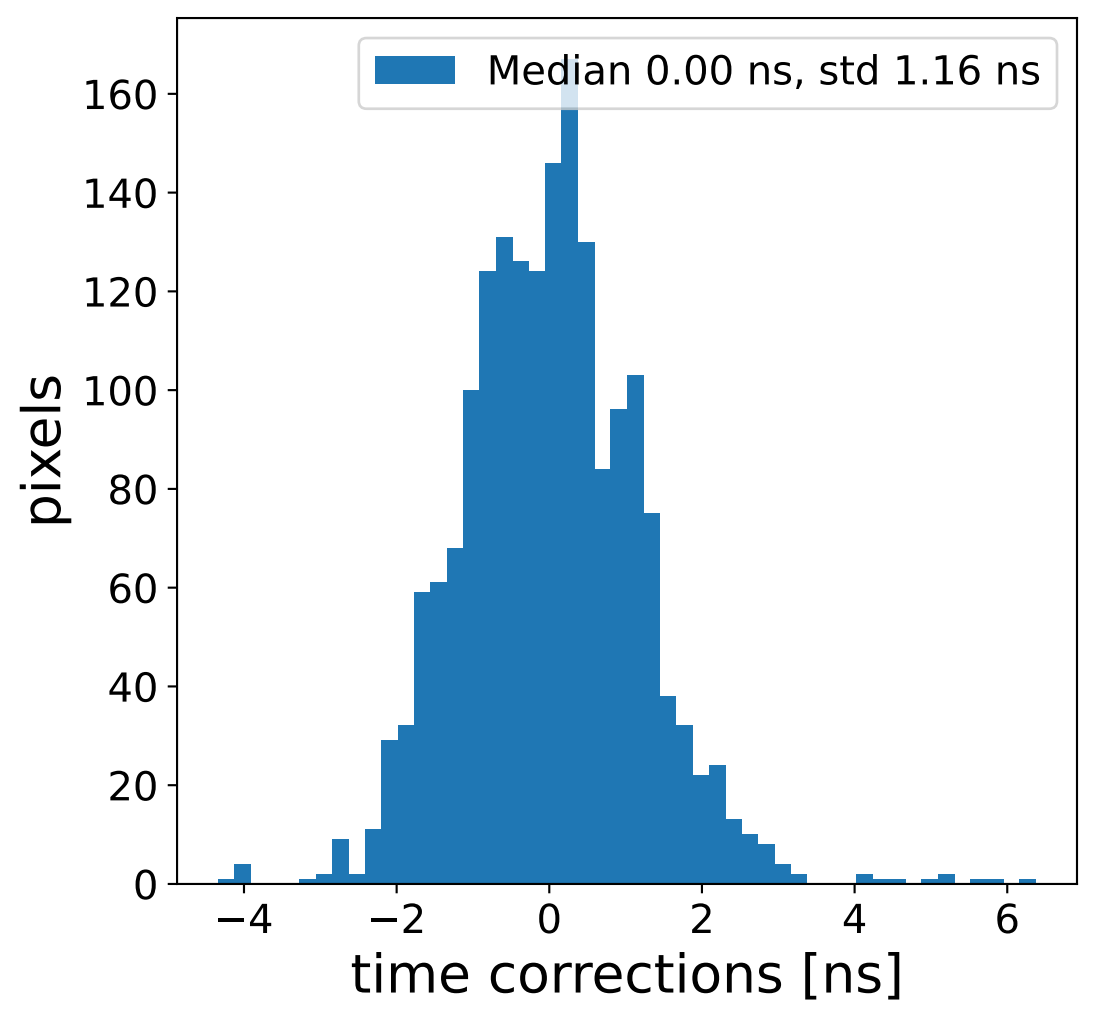

Run 7556

Run 7556

Run 7556 channel: HG

FF sample of 10000 events

pedestal sample of 10000 events

flat-fielded gain [ADC/pe]

Run 7556 channel: LG

FF sample of 10000 events

pedestal sample of 10000 events

flat-fielded gain [ADC/pe]