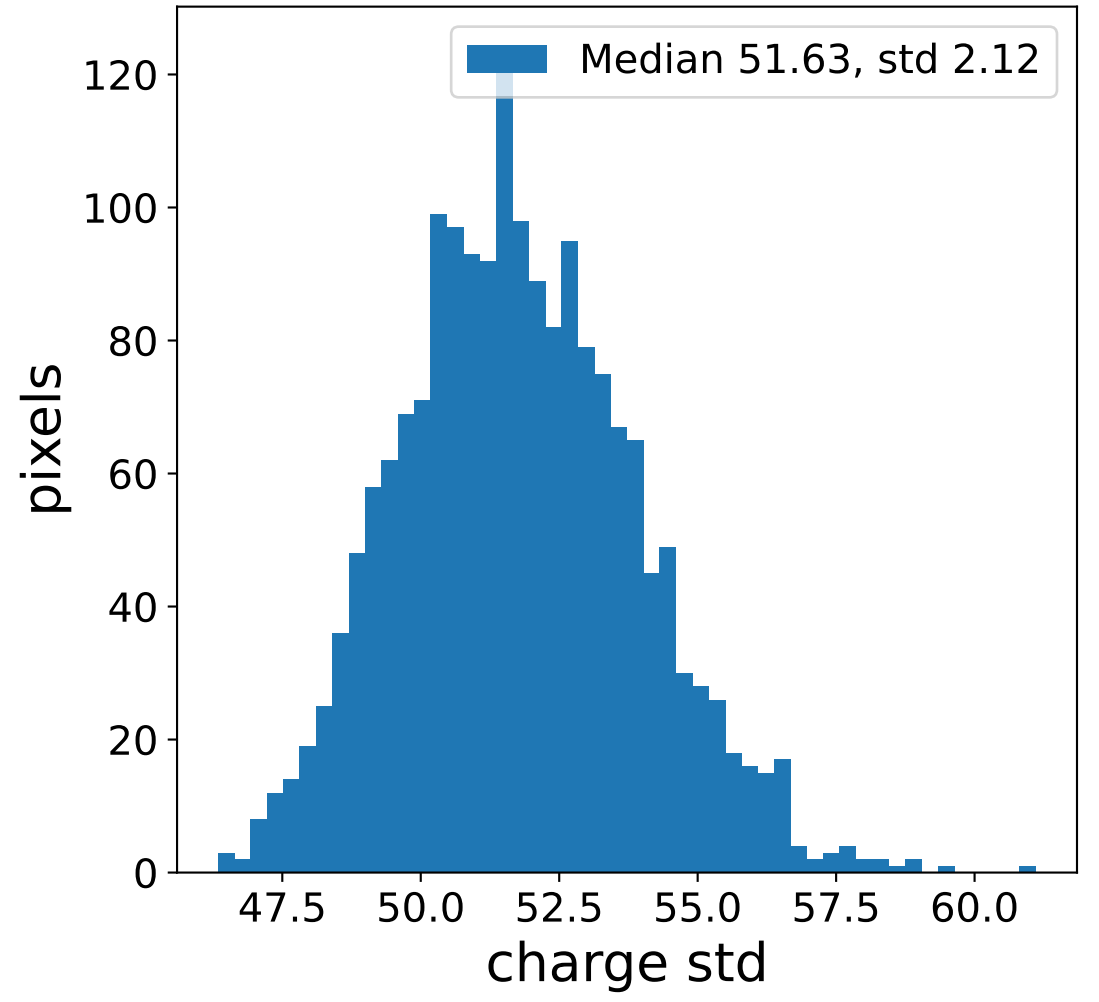

Run 7556

Run 7556

Run 7556 channel: HG

FF sample of 10000 events

pedestal sample of 10000 events

flat-fielded gain [ADC/pe]

Run 7556 channel: LG

FF sample of 10000 events

pedestal sample of 10000 events

flat-fielded gain [ADC/pe]