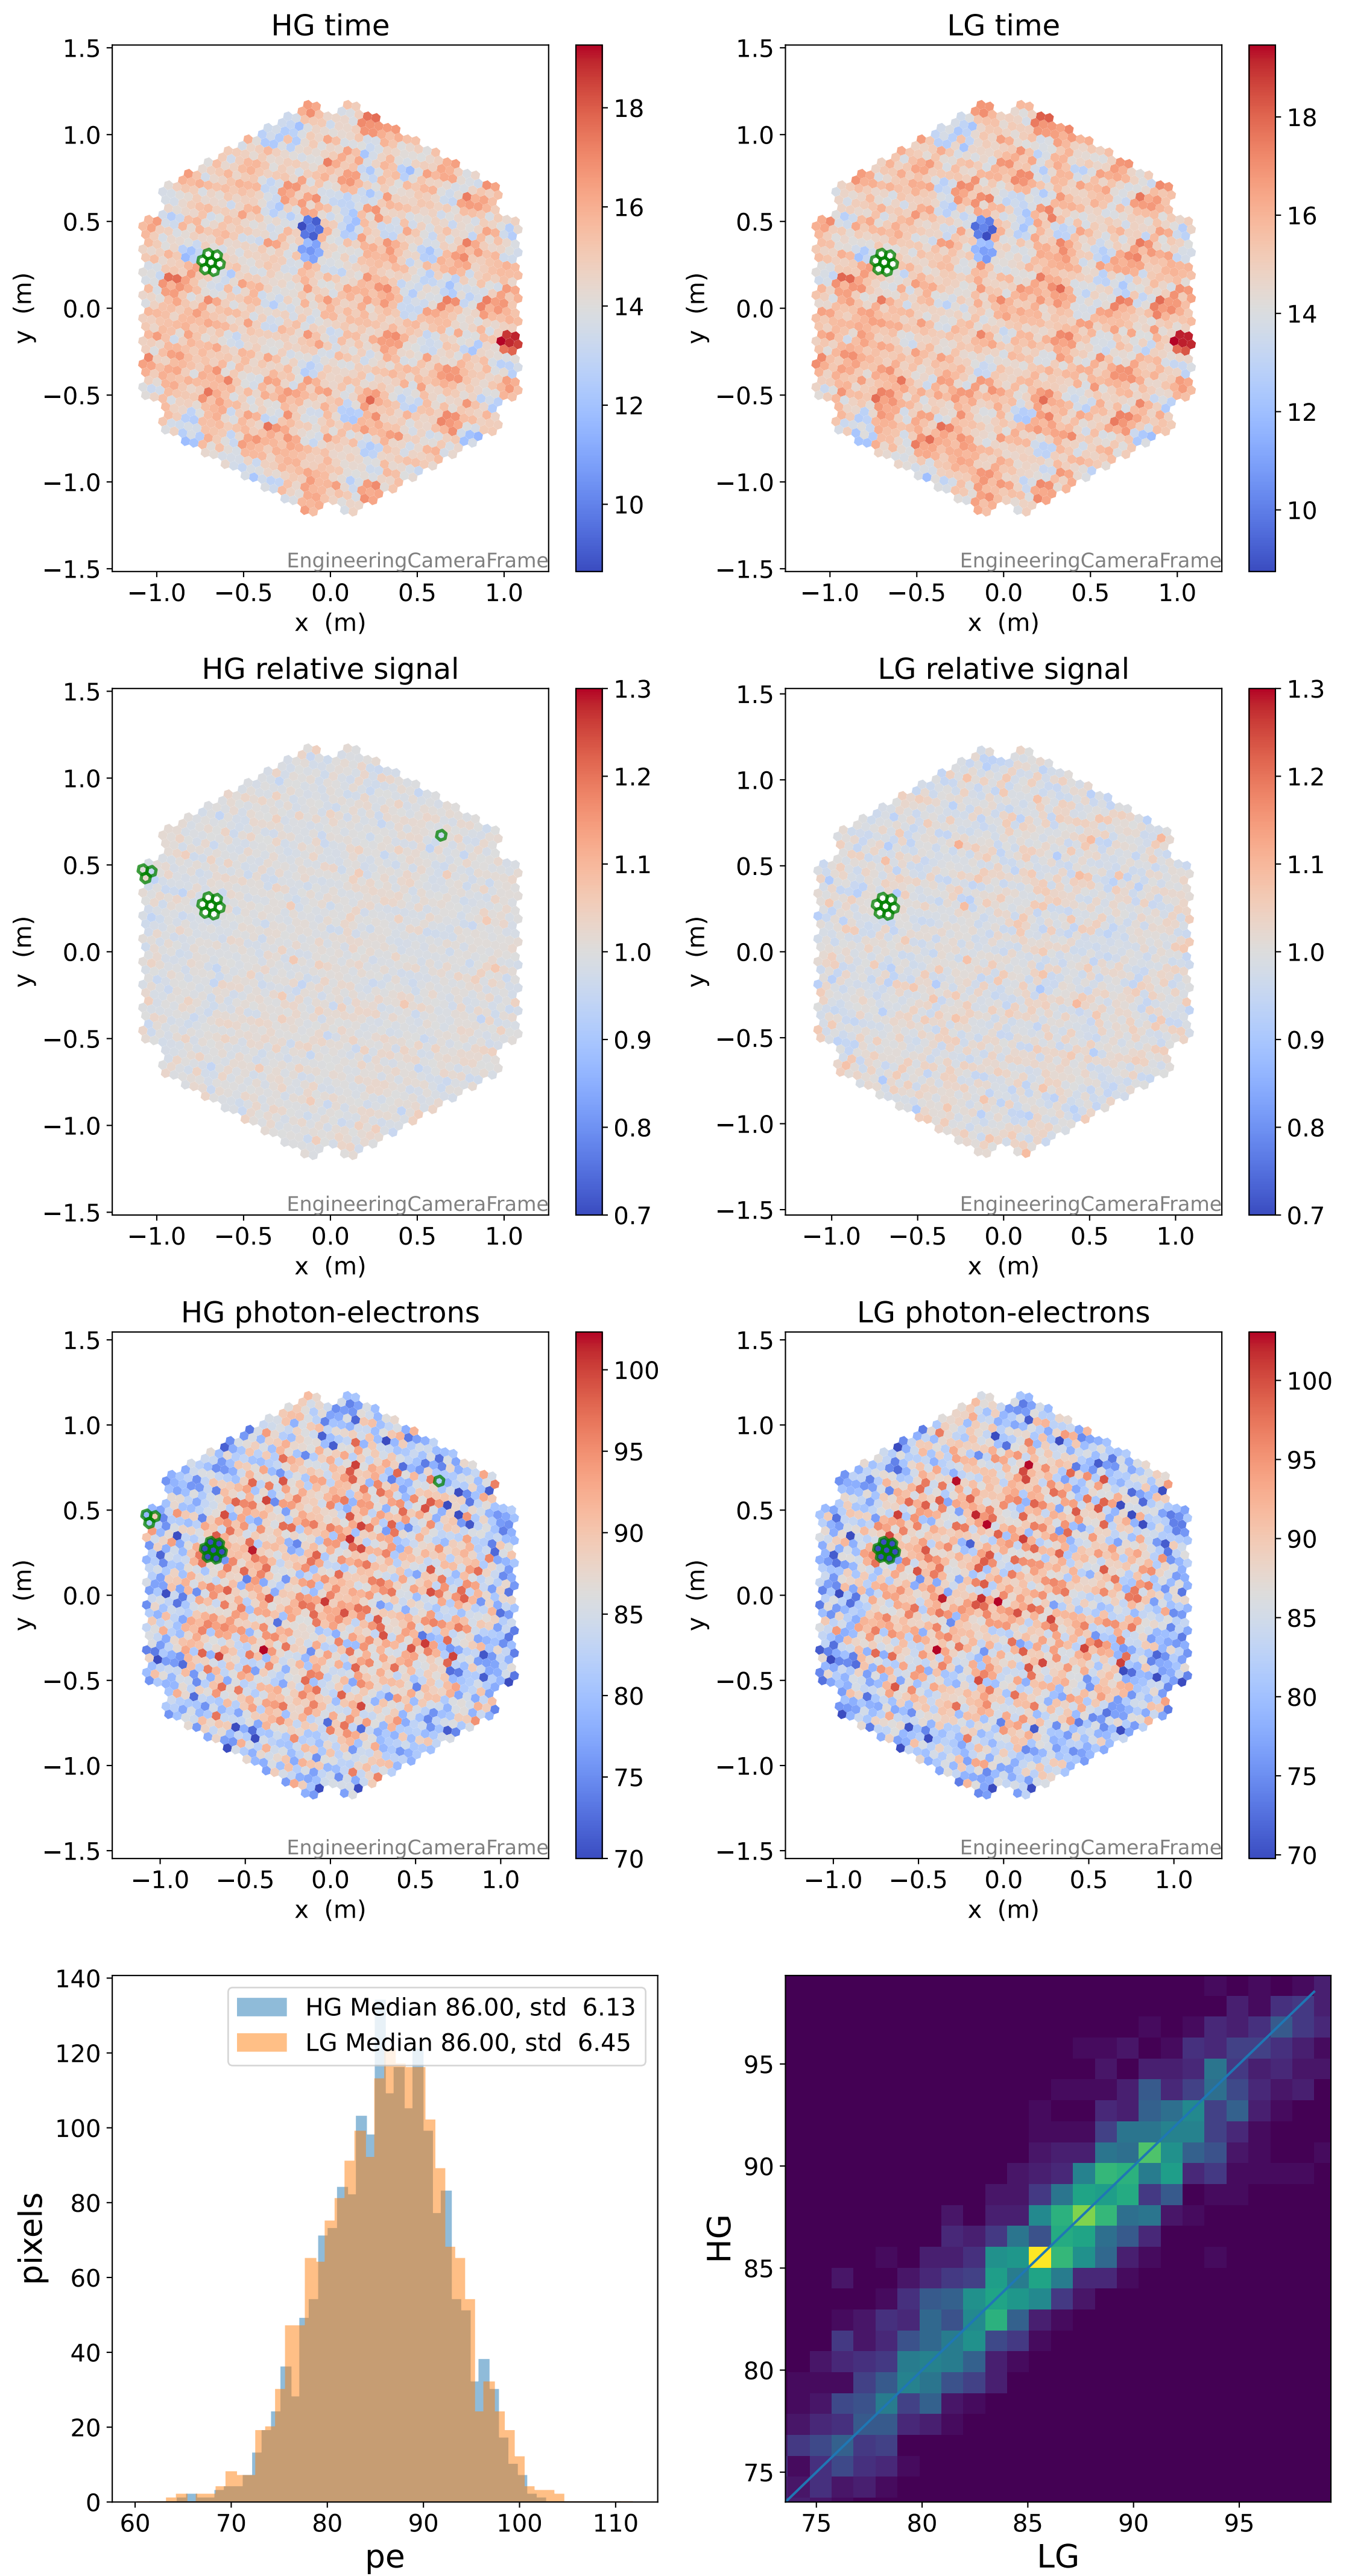

Run 7556

Run 7556

Run 7556 channel: HG

FF sample of 10000 events

pedestal sample of 10000 events

flat-fielded gain [ADC/pe]

Run 7556 channel: LG

FF sample of 10000 events

pedestal sample of 10000 events

flat-fielded gain [ADC/pe]