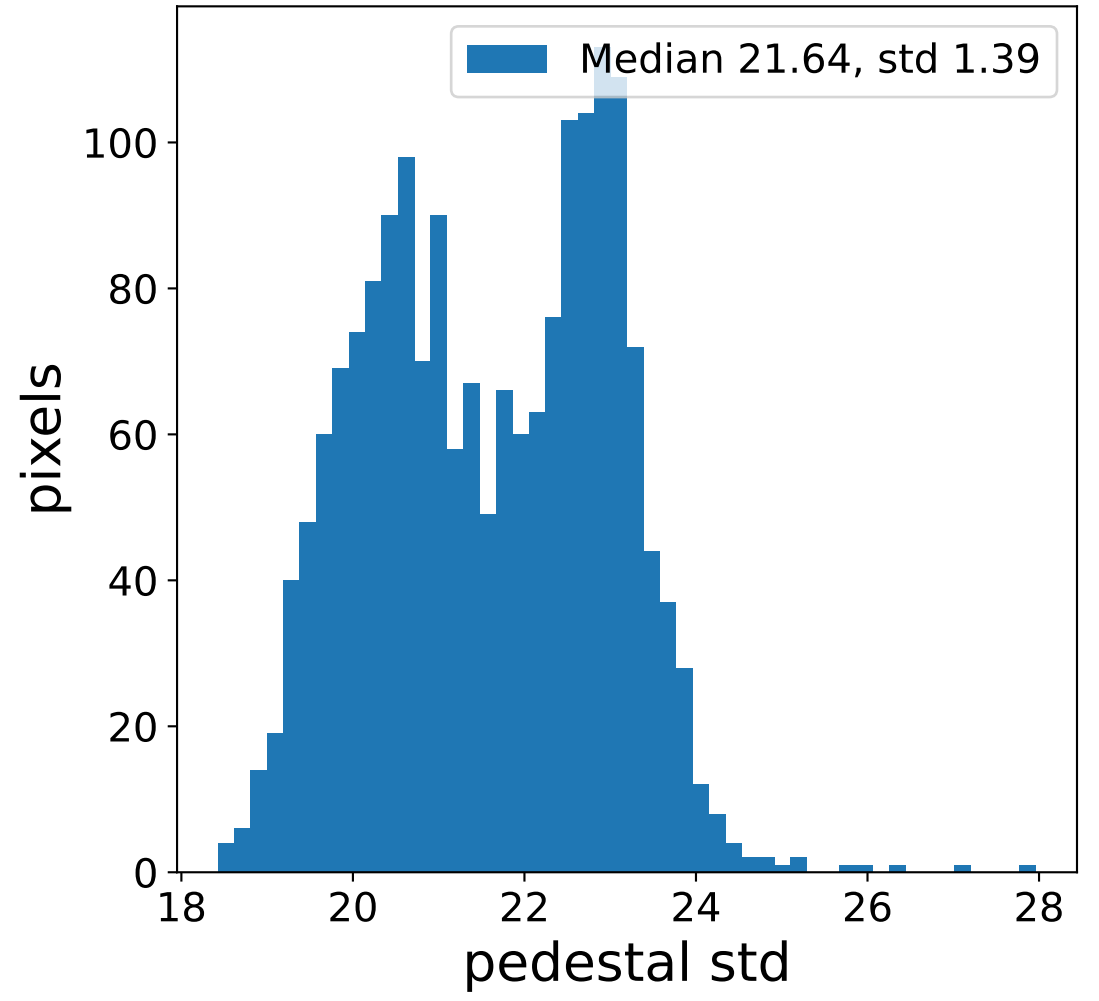

Run 7556

Run 7556

Run 7556 channel: HG

FF sample of 10000 events

pedestal sample of 10000 events

flat-fielded gain [ADC/pe]

Run 7556 channel: LG

FF sample of 10000 events

pedestal sample of 10000 events

flat-fielded gain [ADC/pe]