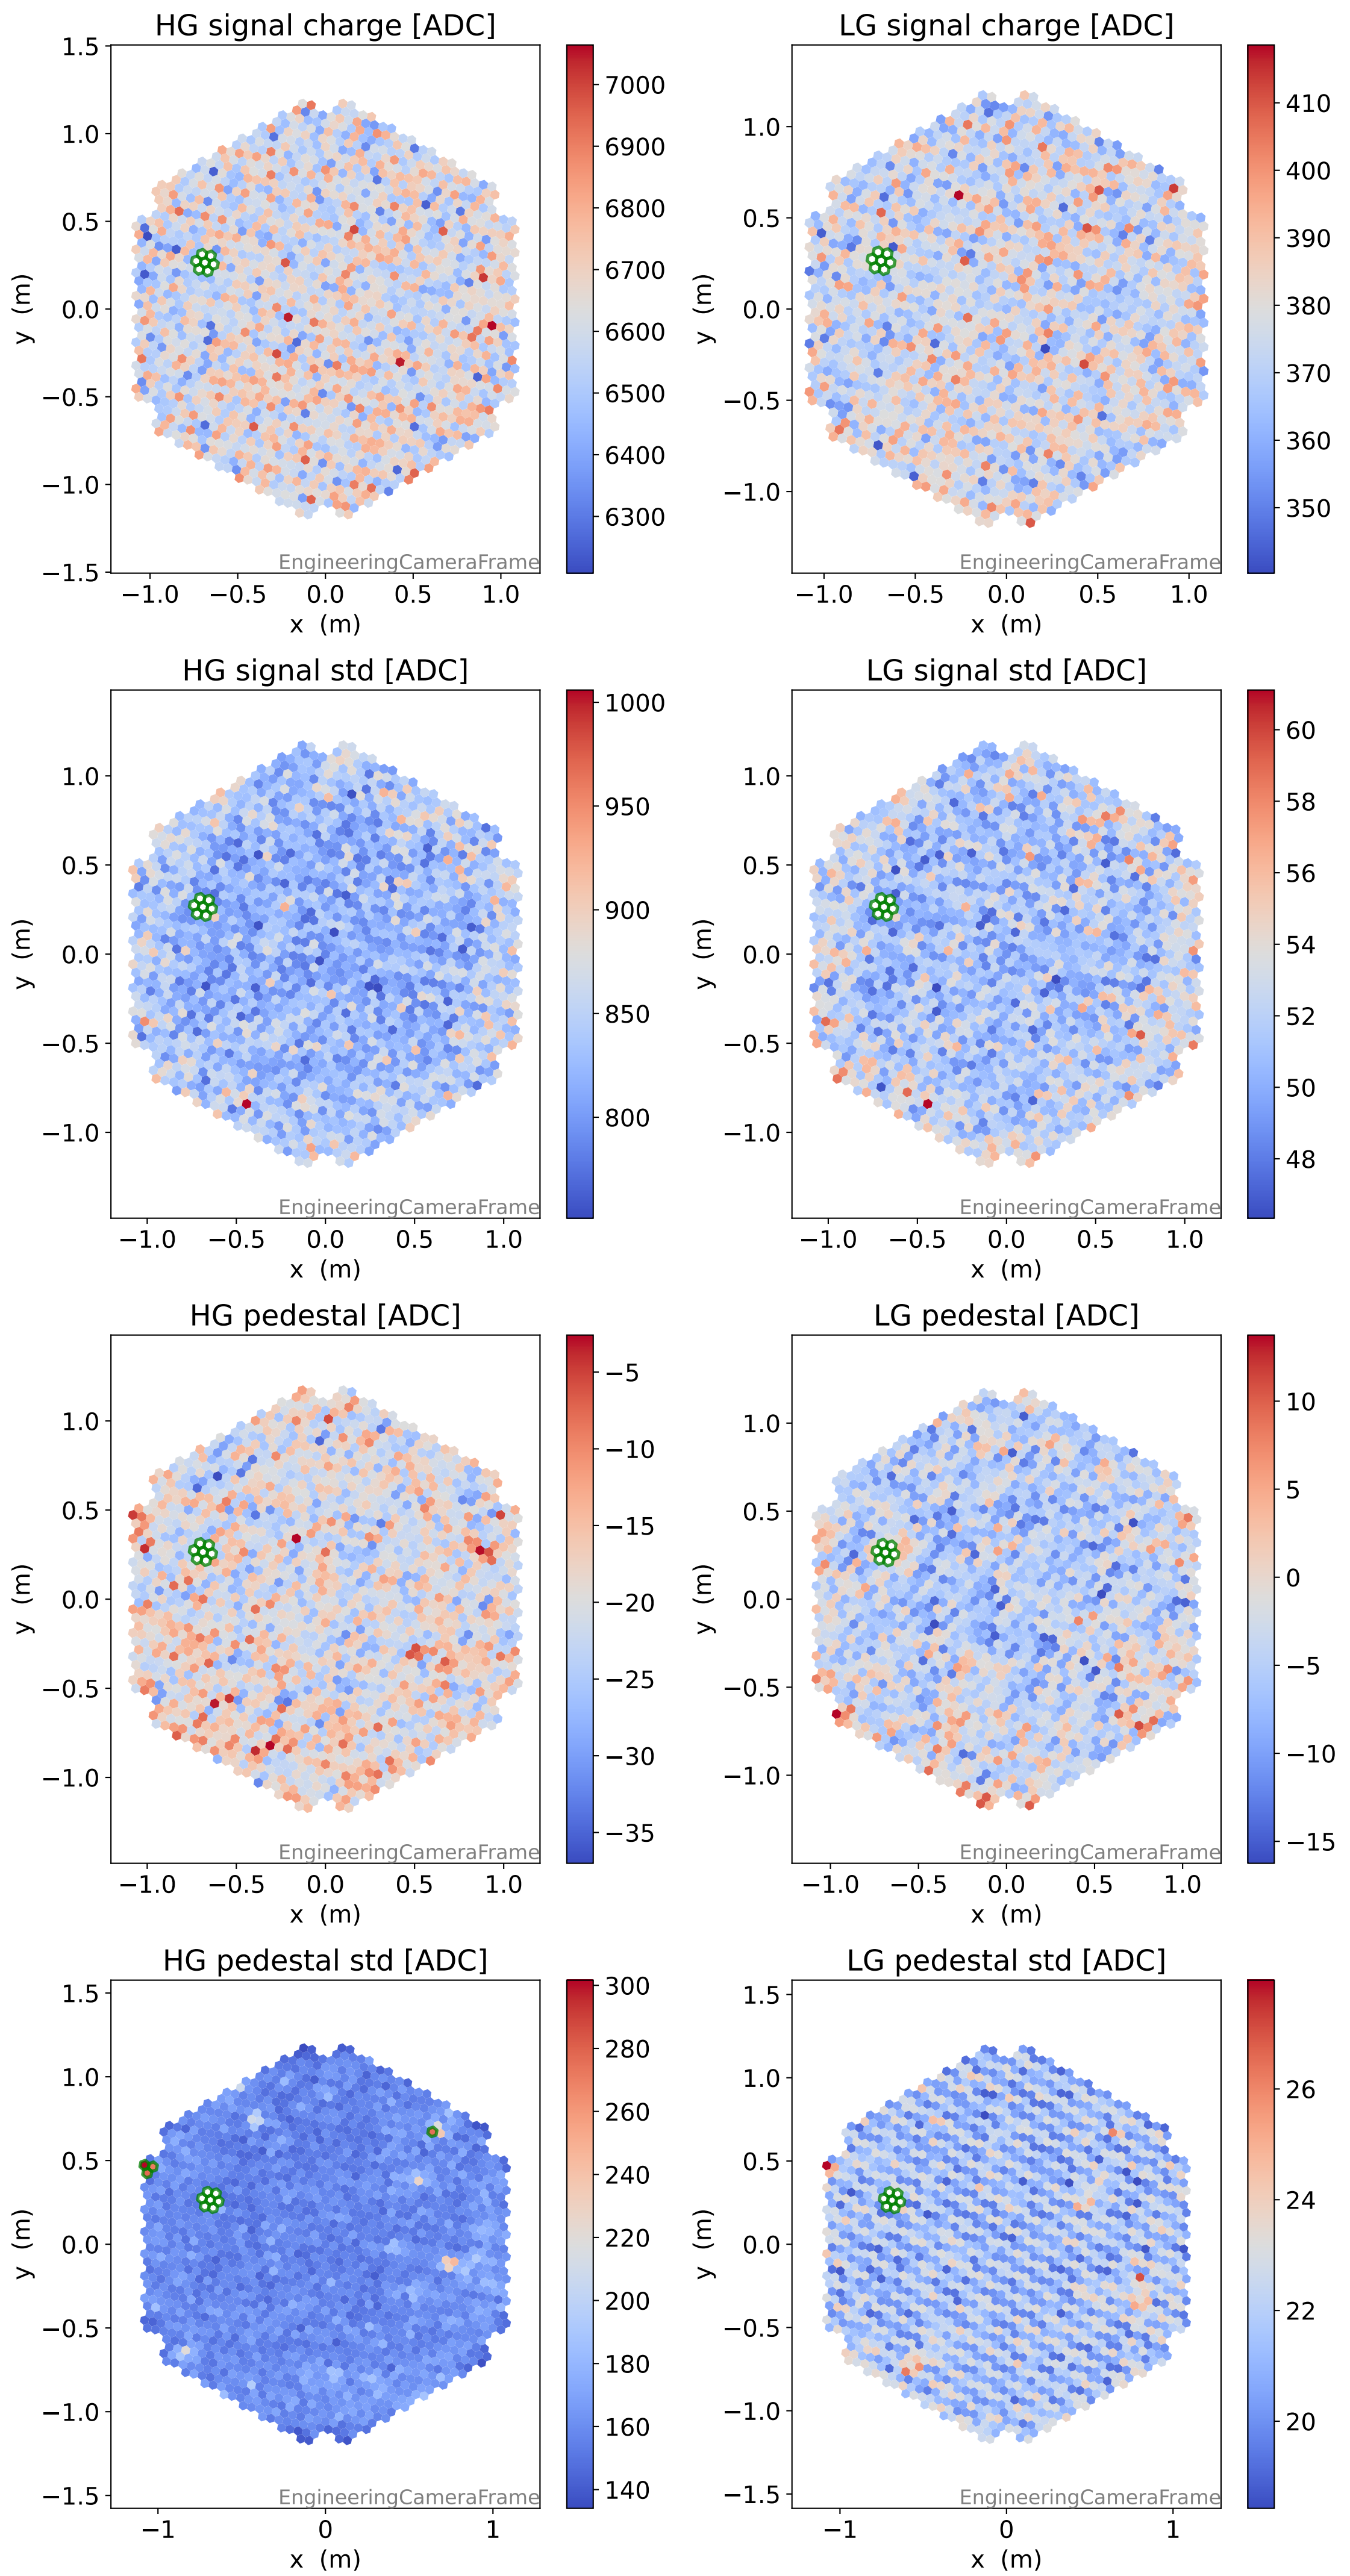

Run 7556

Run 7556

Run 7556 channel: HG

FF sample of 10000 events

pedestal sample of 10000 events

flat-fielded gain [ADC/pe]

Run 7556 channel: LG

FF sample of 10000 events

pedestal sample of 10000 events

flat-fielded gain [ADC/pe]