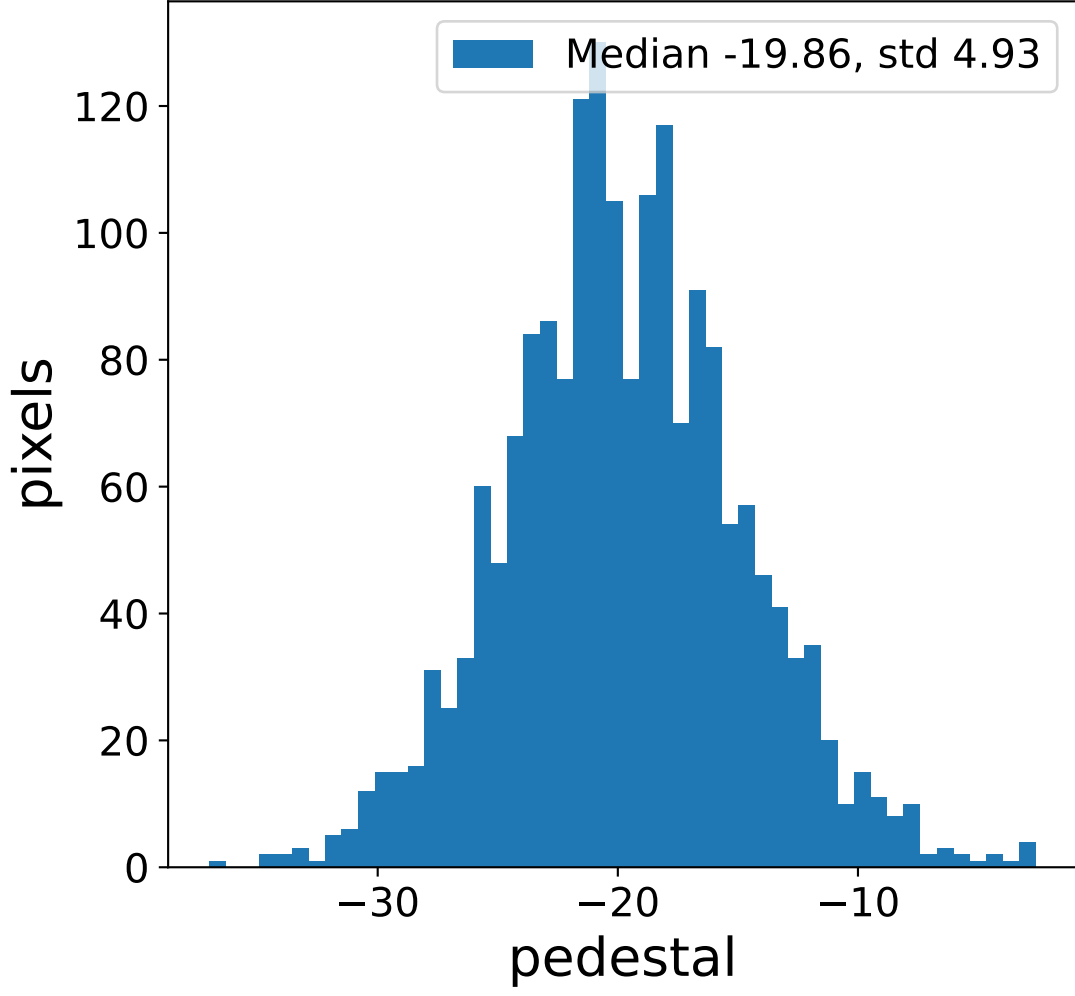

Run 7556

Run 7556

Run 7556 channel: HG

FF sample of 10000 events

pedestal sample of 10000 events

flat-fielded gain [ADC/pe]

Run 7556 channel: LG

FF sample of 10000 events

pedestal sample of 10000 events

flat-fielded gain [ADC/pe]