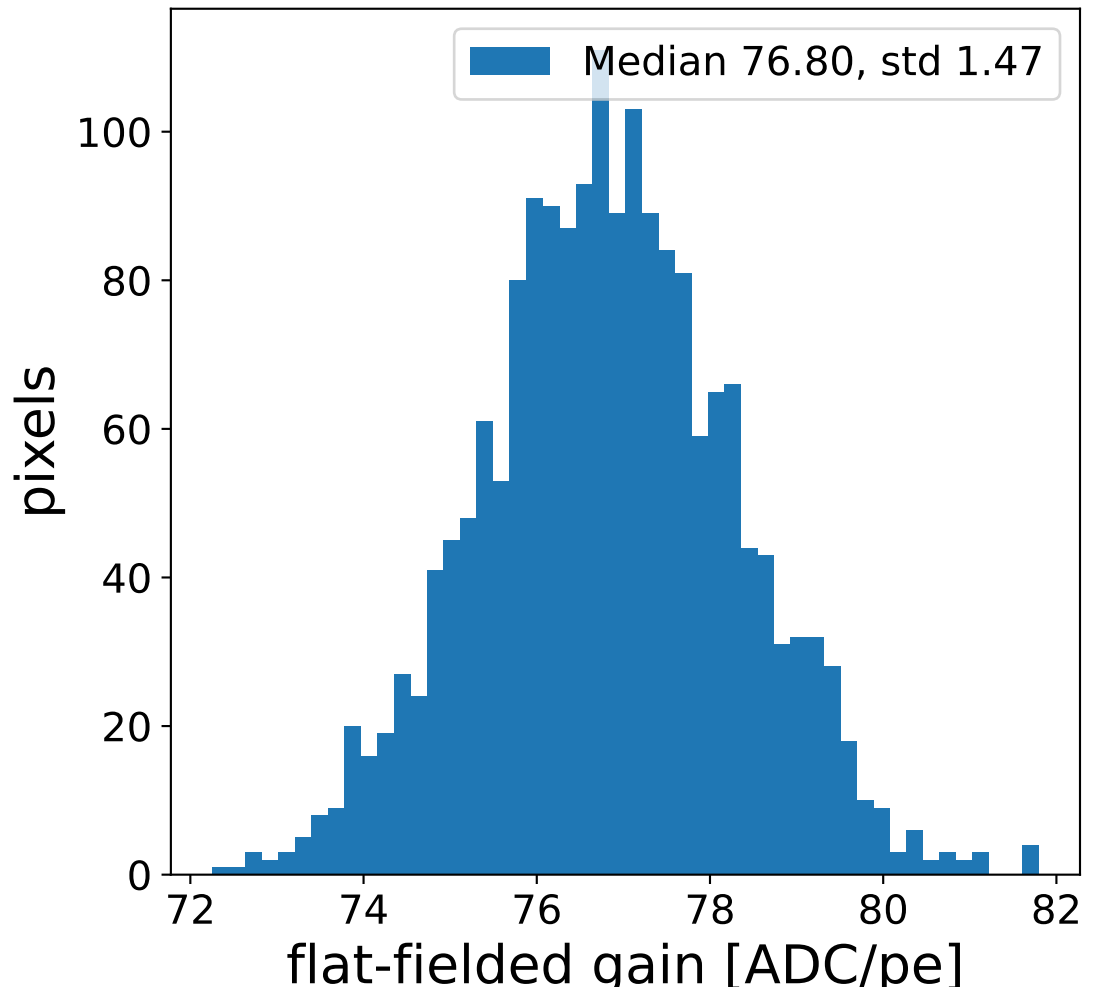

Run 7556

Run 7556

Run 7556 channel: HG

FF sample of 10000 events

pedestal sample of 10000 events

flat-fielded gain [ADC/pe]

Run 7556 channel: LG

FF sample of 10000 events

pedestal sample of 10000 events

flat-fielded gain [ADC/pe]