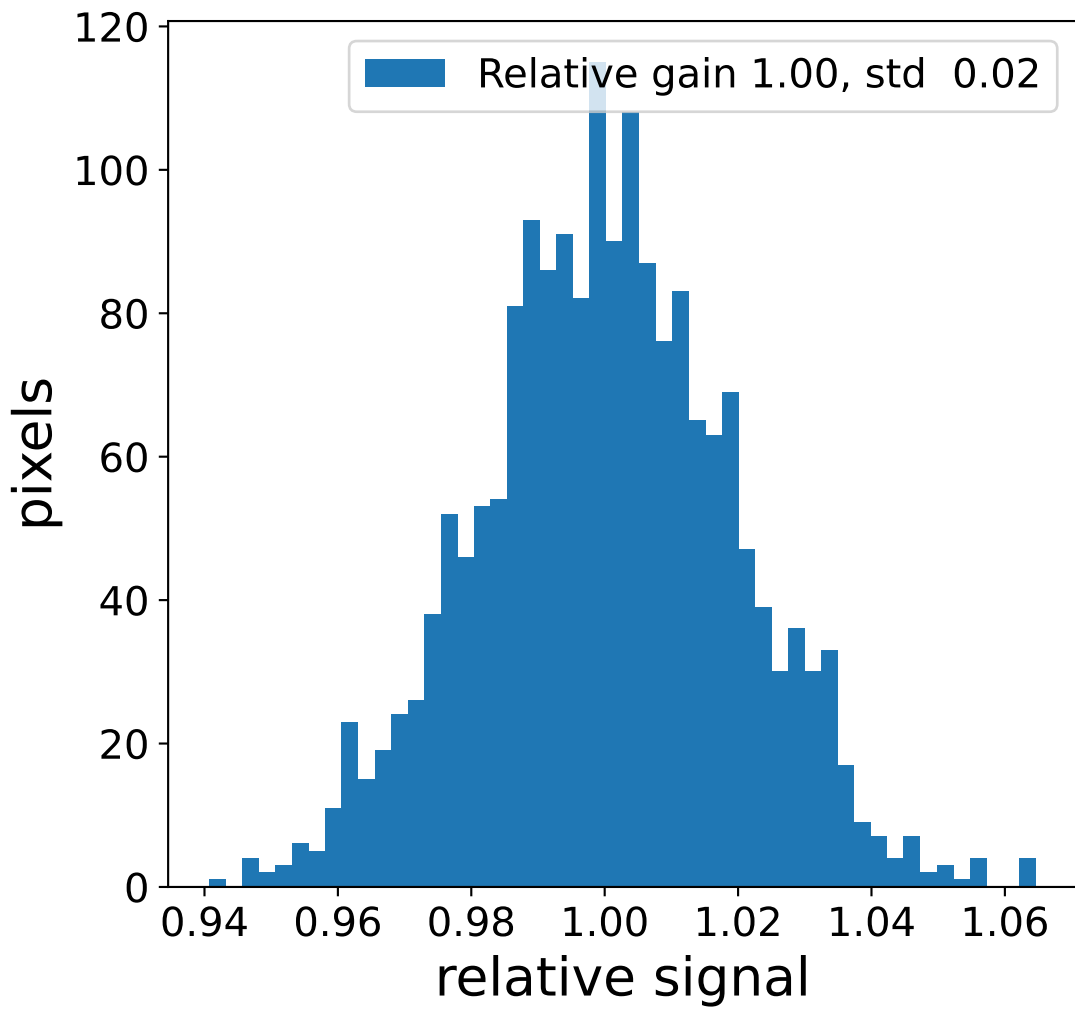

Run 7556

Run 7556

Run 7556 channel: HG

FF sample of 10000 events

pedestal sample of 10000 events

flat-fielded gain [ADC/pe]

Run 7556 channel: LG

FF sample of 10000 events

pedestal sample of 10000 events

flat-fielded gain [ADC/pe]