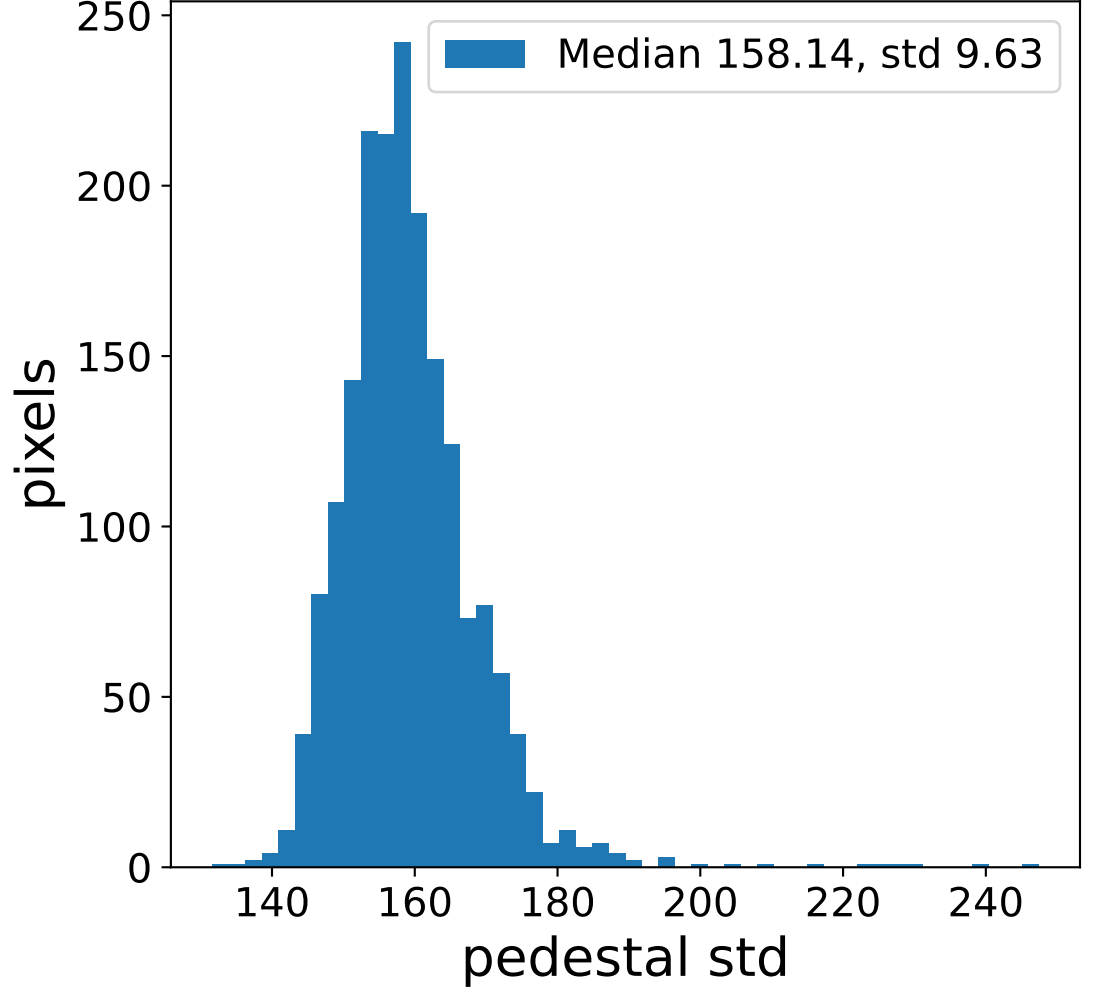

Run 7556

Run 7556

Run 7556 channel: HG

FF sample of 10000 events

pedestal sample of 10000 events

flat-fielded gain [ADC/pe]

Run 7556 channel: LG

FF sample of 10000 events

pedestal sample of 10000 events

flat-fielded gain [ADC/pe]