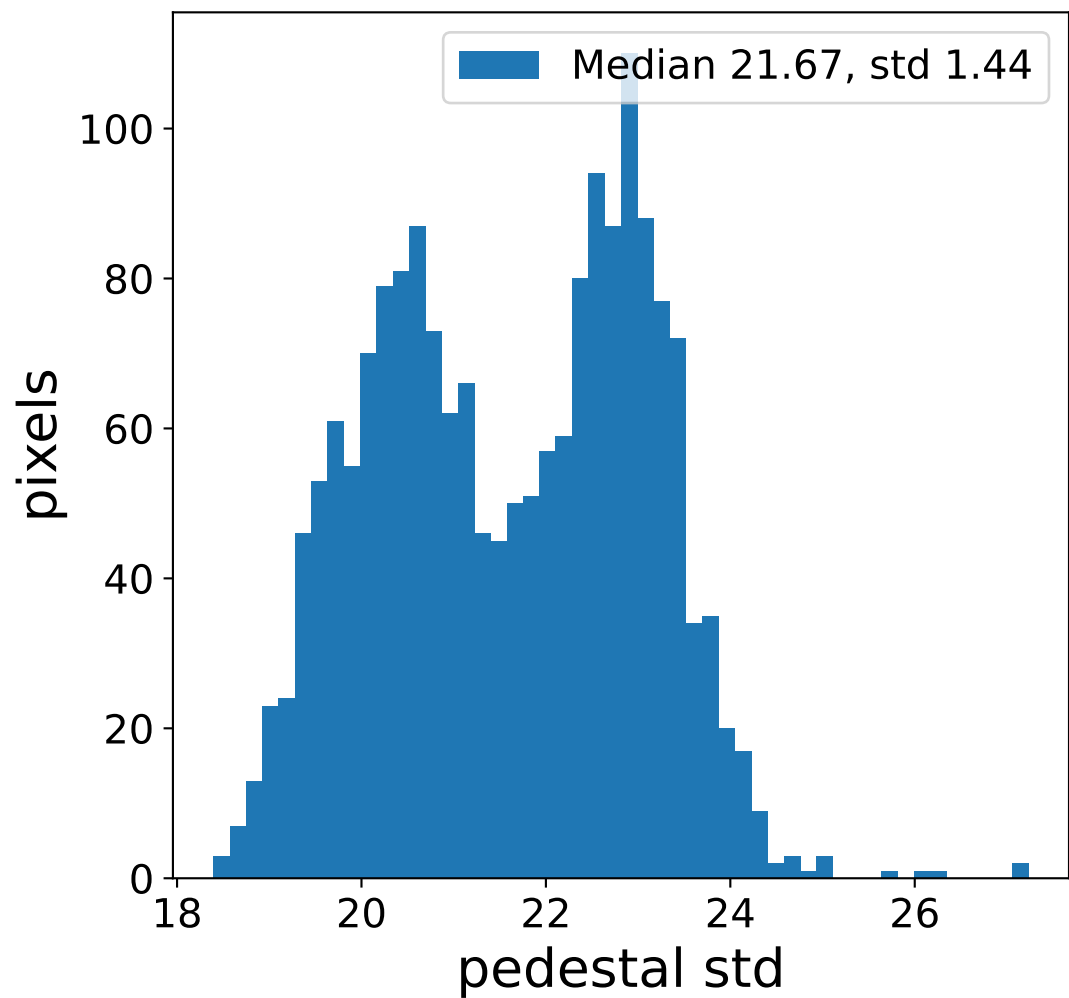

Run 7556

Run 7556

Run 7556 channel: HG

FF sample of 10000 events

pedestal sample of 10000 events

flat-fielded gain [ADC/pe]

Run 7556 channel: LG

FF sample of 10000 events

pedestal sample of 10000 events

flat-fielded gain [ADC/pe]