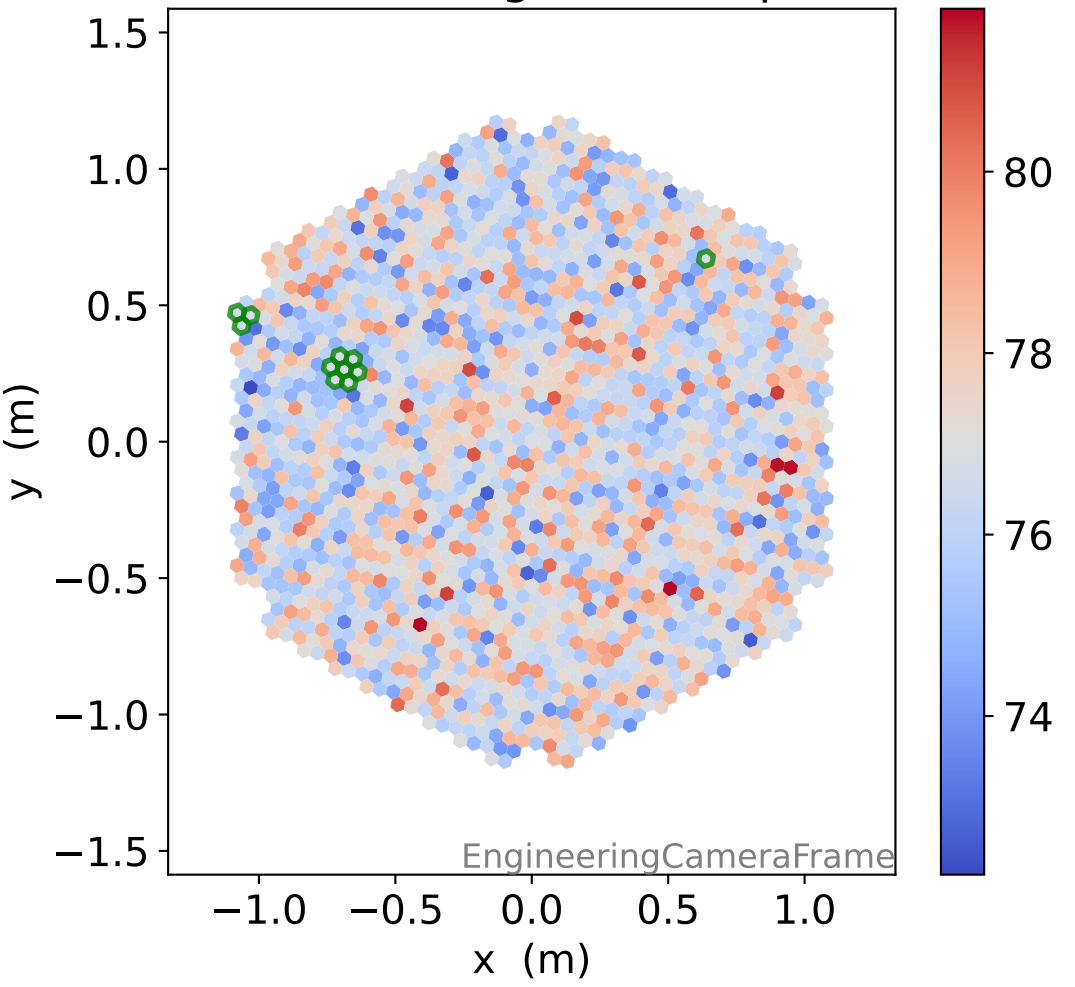

Run 7556

Run 7556

Run 7556 channel: HG

FF sample of 10000 events

pedestal sample of 10000 events

flat-fielded gain [ADC/pe]

Run 7556 channel: LG

FF sample of 10000 events

pedestal sample of 10000 events

flat-fielded gain [ADC/pe]