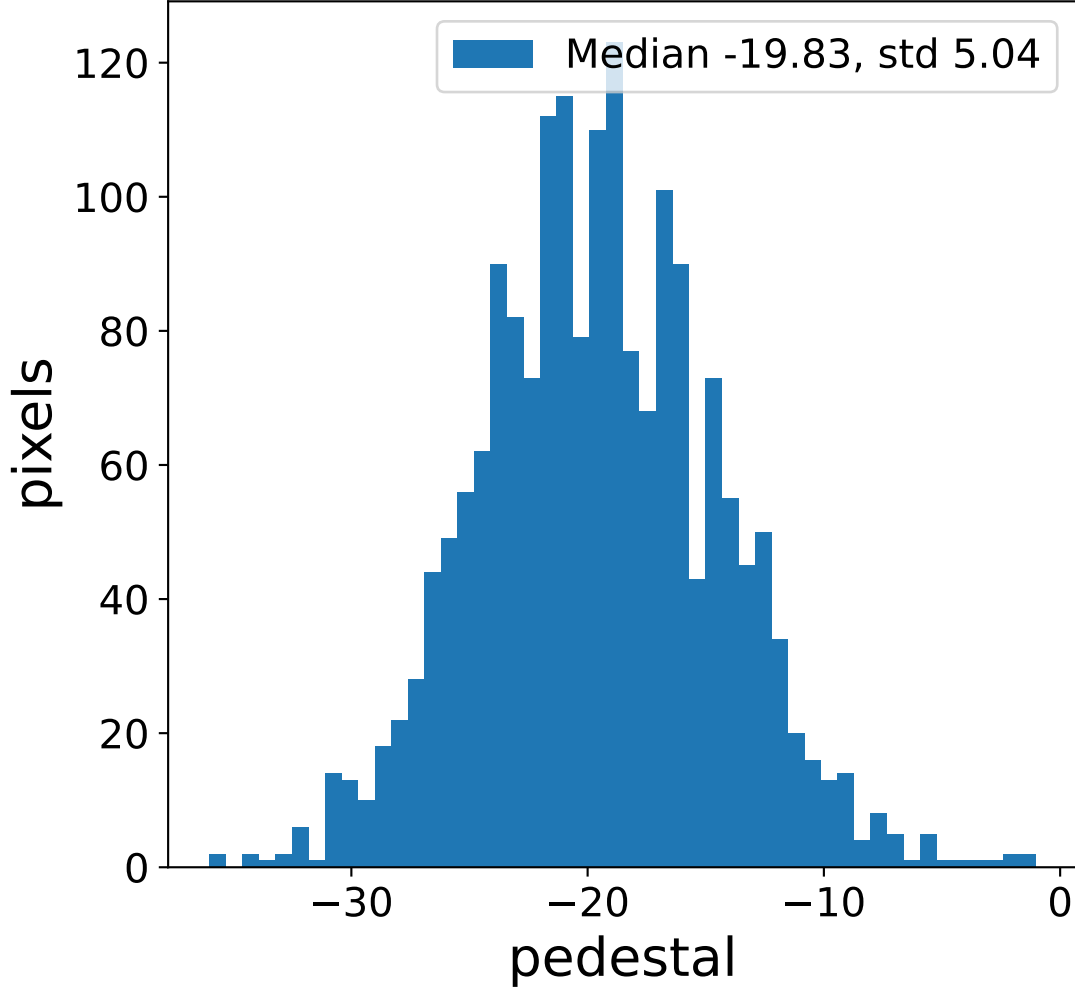

Run 7556

Run 7556

Run 7556 channel: HG

FF sample of 10000 events

pedestal sample of 10000 events

flat-fielded gain [ADC/pe]

Run 7556 channel: LG

FF sample of 10000 events

pedestal sample of 10000 events

flat-fielded gain [ADC/pe]