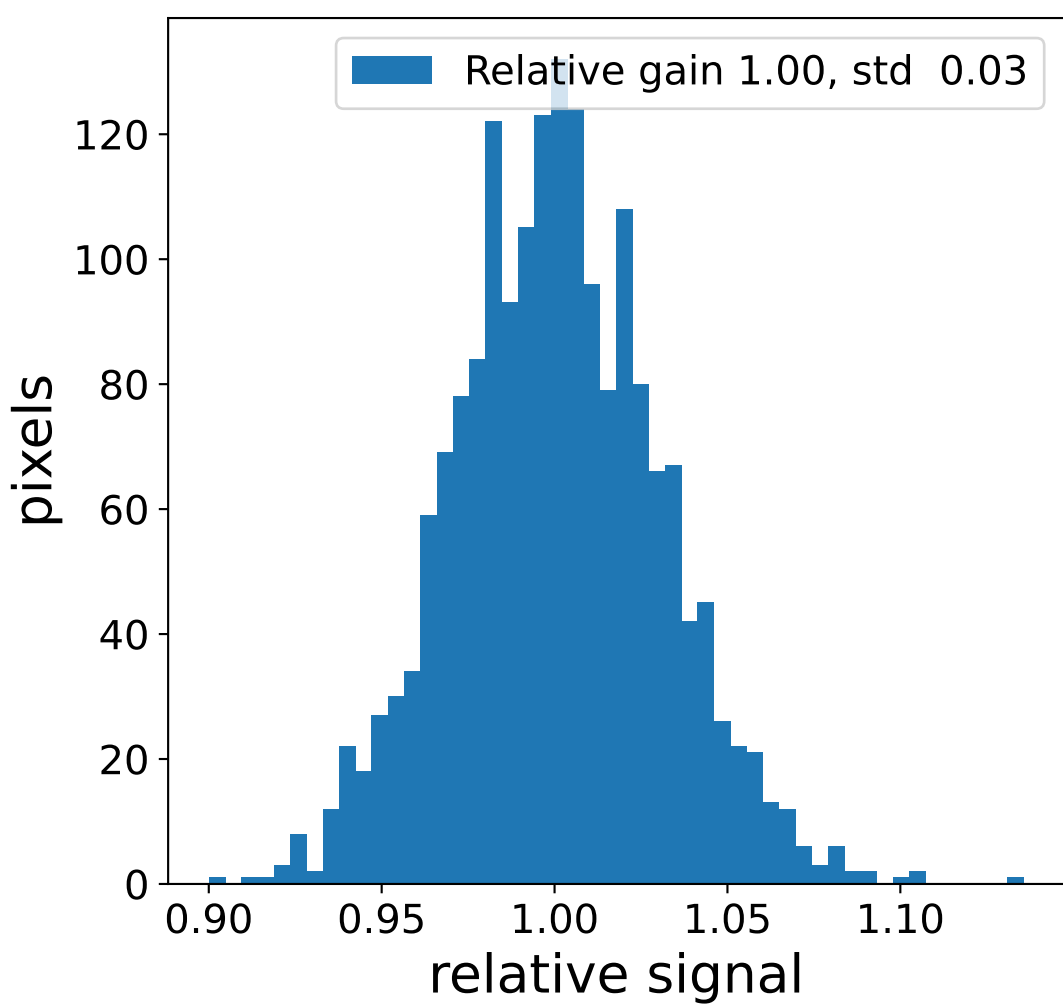

Run 7556

Run 7556

Run 7556 channel: HG

FF sample of 10000 events

pedestal sample of 10000 events

flat-fielded gain [ADC/pe]

Run 7556 channel: LG

FF sample of 10000 events

pedestal sample of 10000 events

flat-fielded gain [ADC/pe]