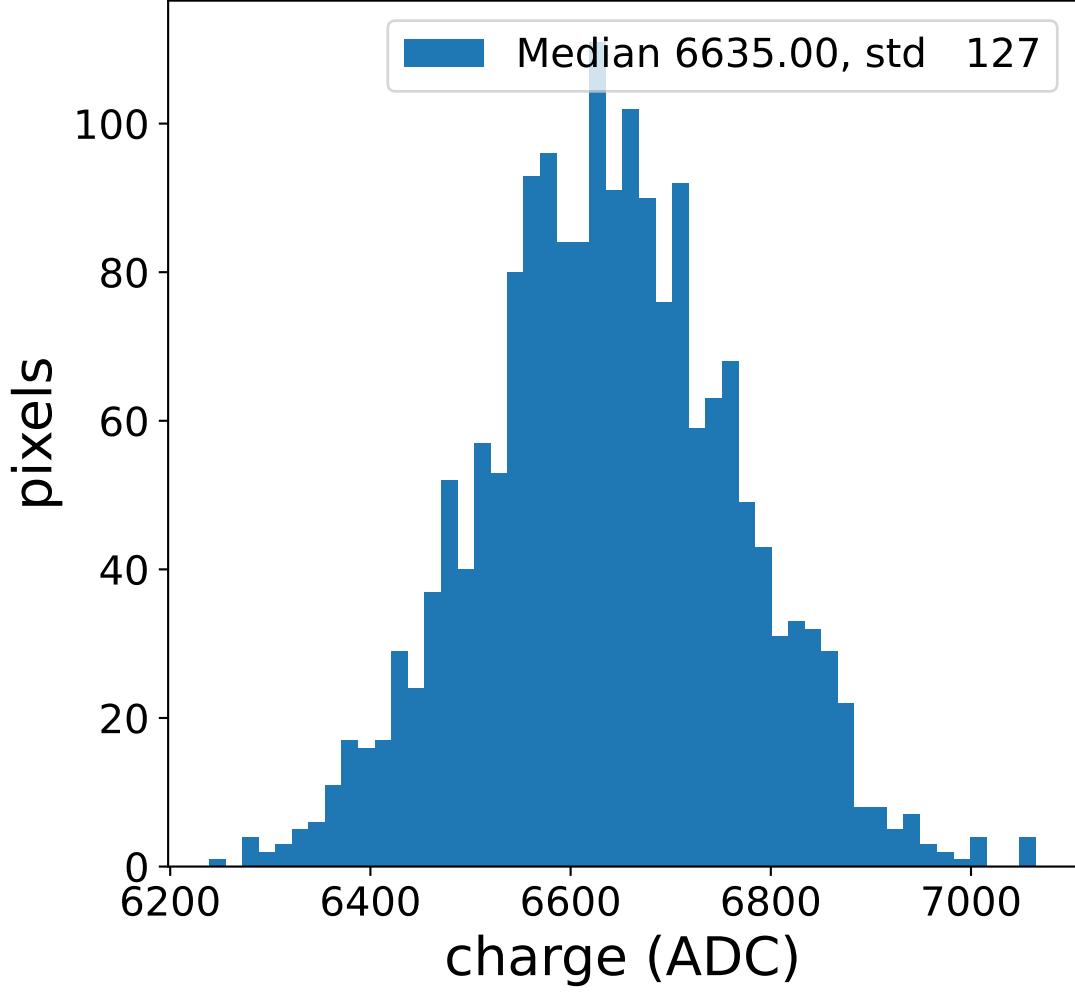

Run 7556

Run 7556

Run 7556 channel: HG

FF sample of 10000 events

pedestal sample of 10000 events

flat-fielded gain [ADC/pe]

Run 7556 channel: LG

FF sample of 10000 events

pedestal sample of 10000 events

flat-fielded gain [ADC/pe]