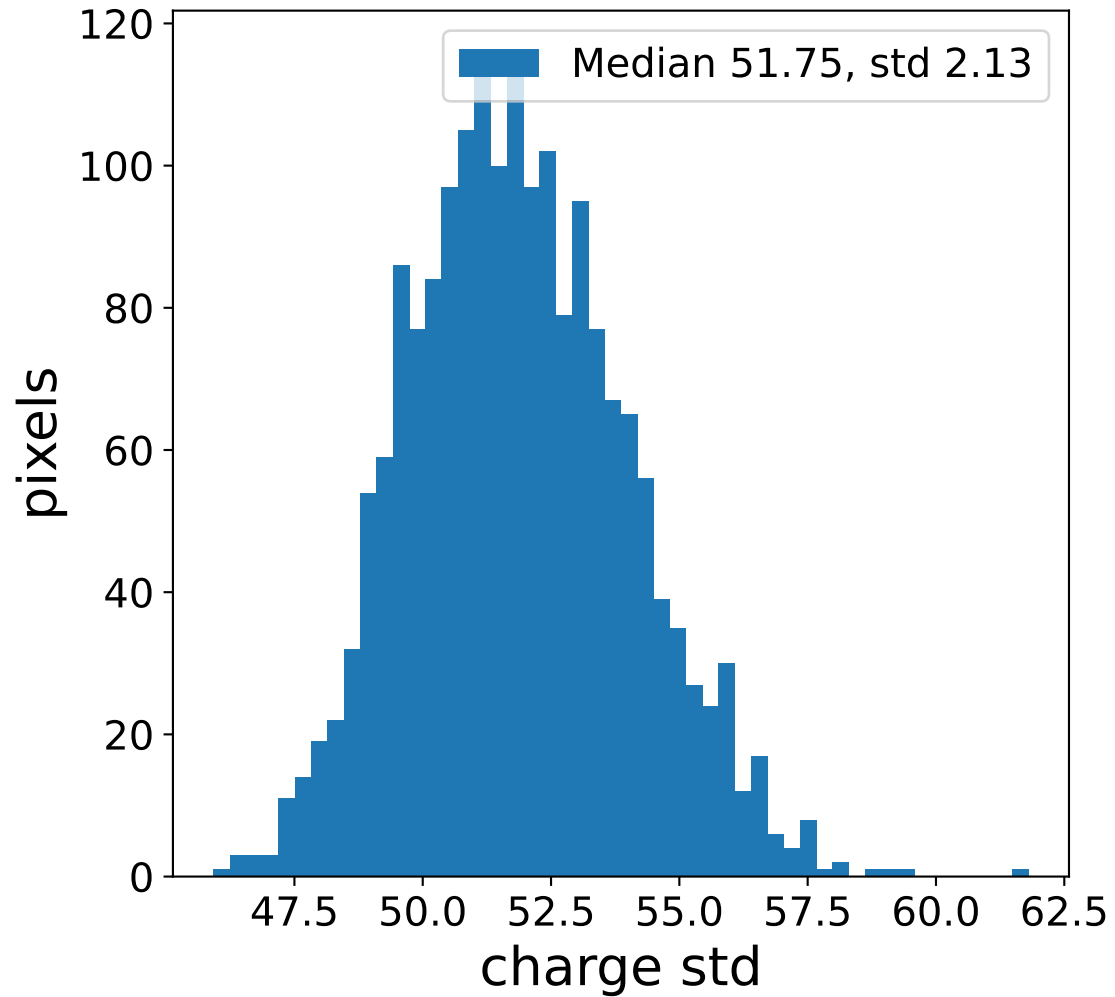

Run 7556

Run 7556

Run 7556 channel: HG

FF sample of 10000 events

pedestal sample of 10000 events

flat-fielded gain [ADC/pe]

Run 7556 channel: LG

FF sample of 10000 events

pedestal sample of 10000 events

flat-fielded gain [ADC/pe]