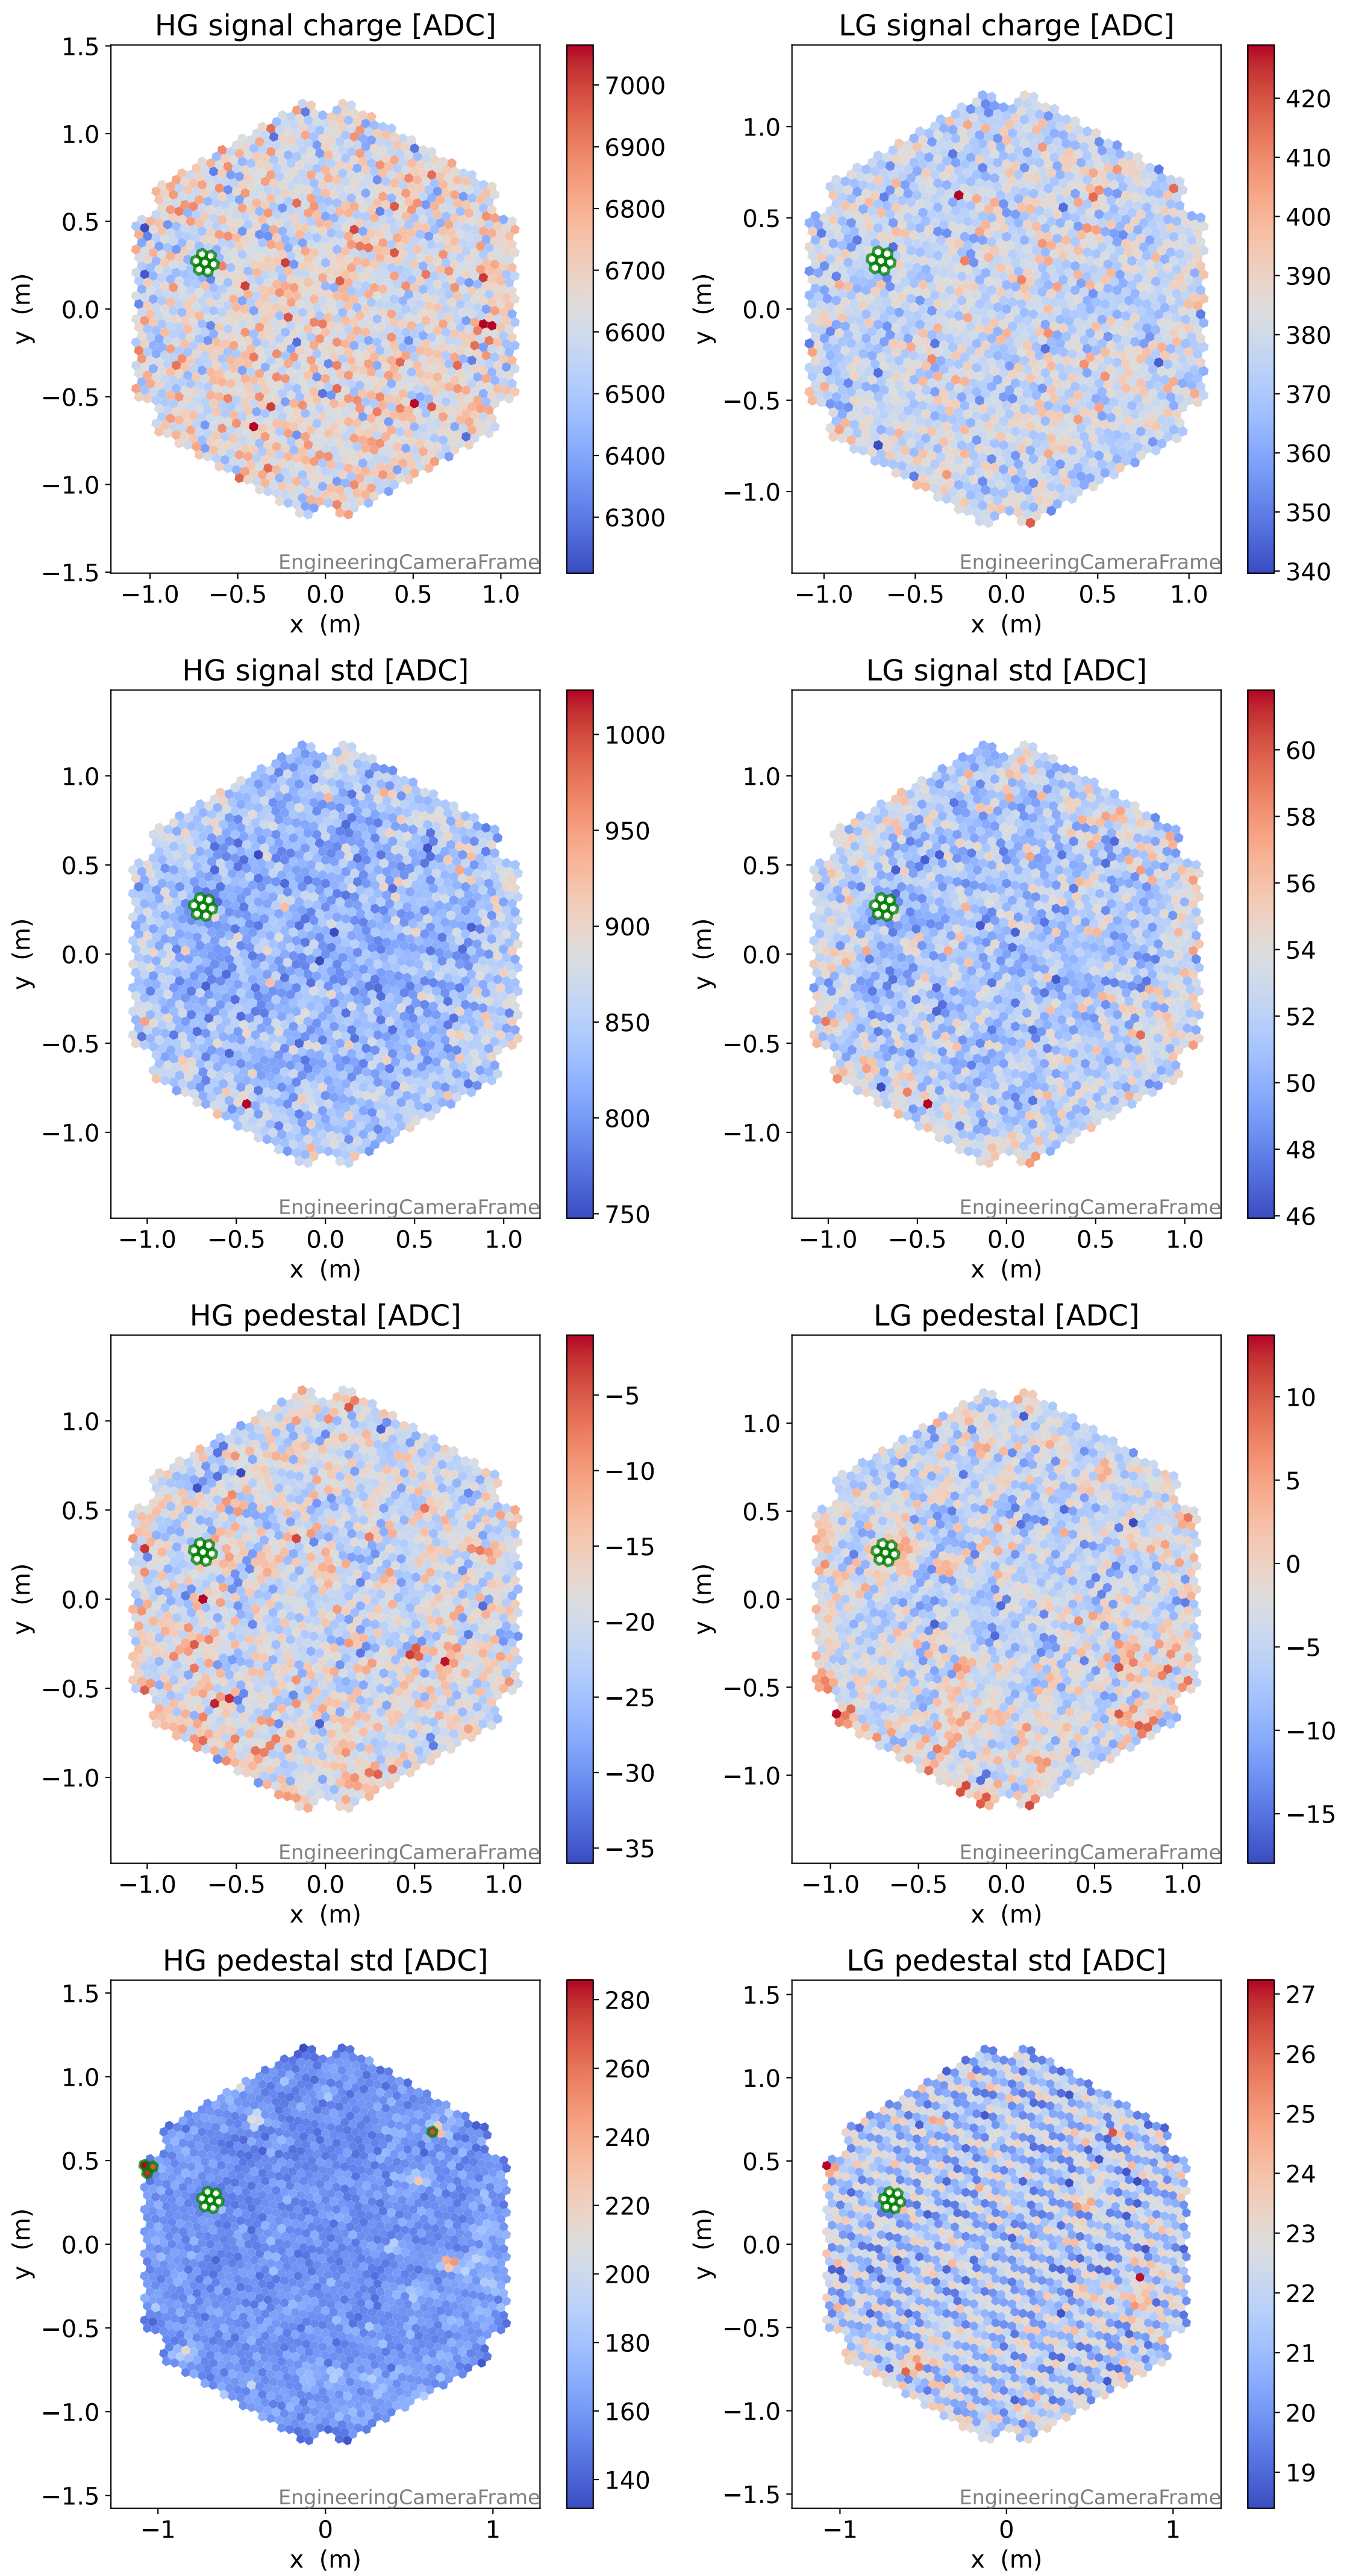

Run 7556

Run 7556

Run 7556 channel: HG

FF sample of 10000 events

pedestal sample of 10000 events

flat-fielded gain [ADC/pe]

Run 7556 channel: LG

FF sample of 10000 events

pedestal sample of 10000 events

flat-fielded gain [ADC/pe]