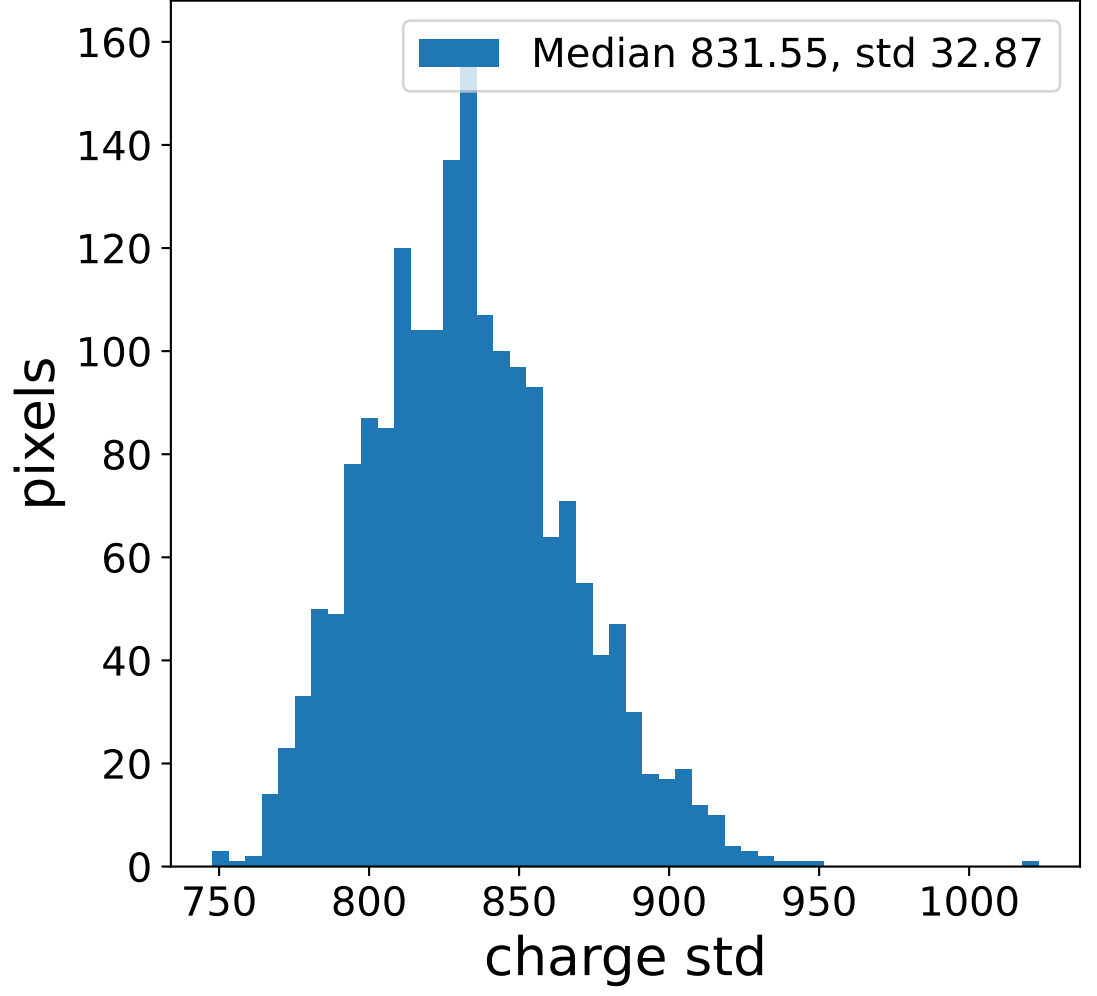

Run 7556

Run 7556

Run 7556 channel: HG

FF sample of 10000 events

pedestal sample of 10000 events

flat-fielded gain [ADC/pe]

Run 7556 channel: LG

FF sample of 10000 events

pedestal sample of 10000 events

flat-fielded gain [ADC/pe]