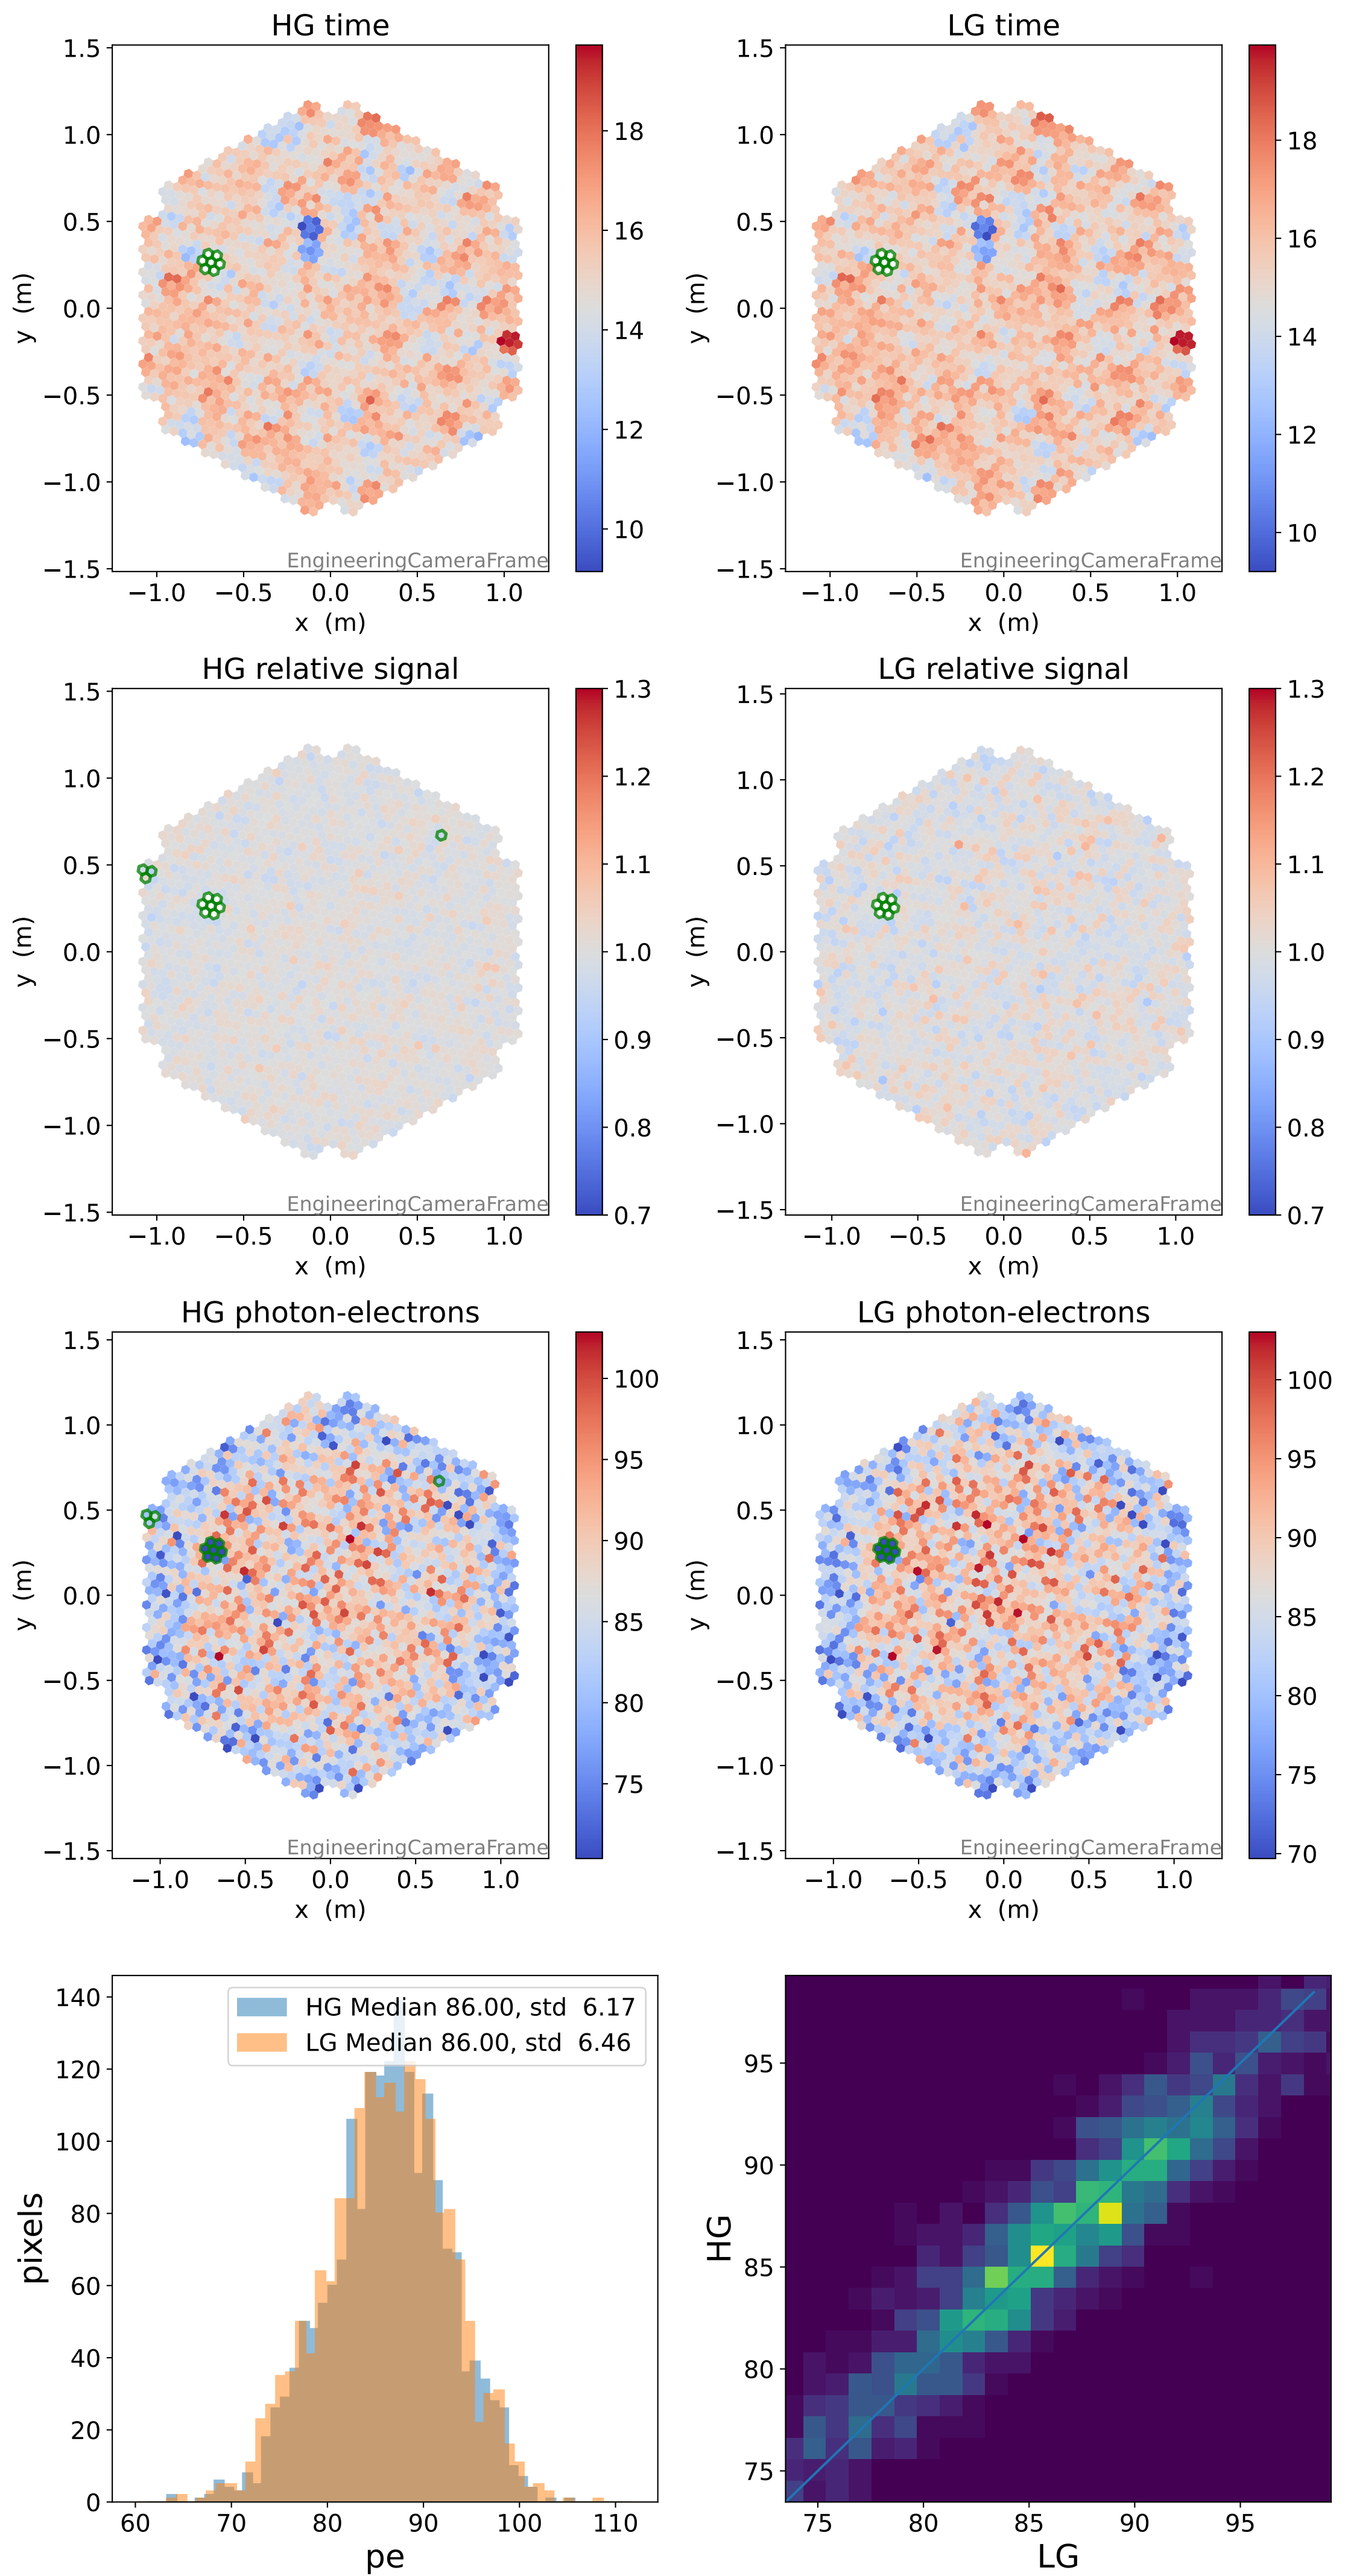

Run 7556

Run 7556

Run 7556 channel: HG

FF sample of 10000 events

pedestal sample of 10000 events

flat-fielded gain [ADC/pe]

Run 7556 channel: LG

FF sample of 10000 events

pedestal sample of 10000 events

flat-fielded gain [ADC/pe]