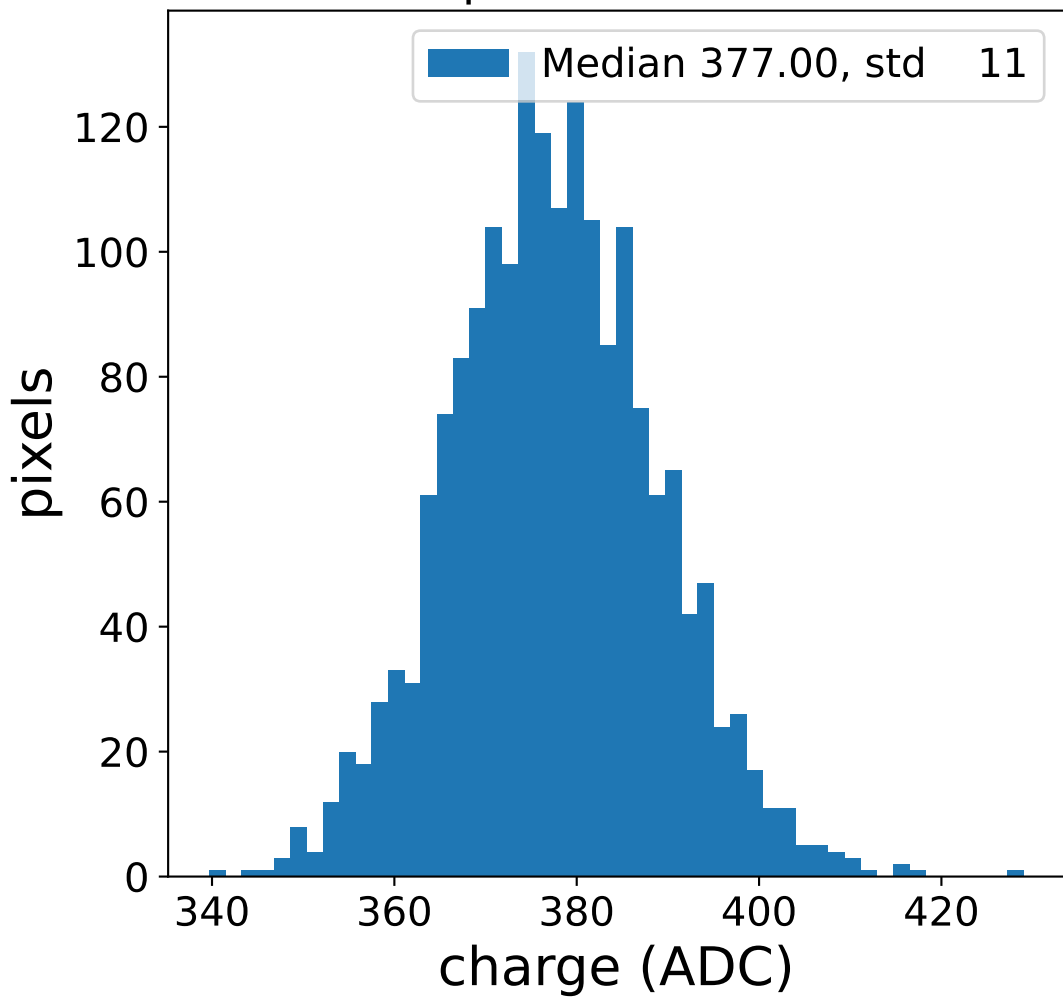

Run 7556

Run 7556

Run 7556 channel: HG

FF sample of 10000 events

pedestal sample of 10000 events

flat-fielded gain [ADC/pe]

Run 7556 channel: LG

FF sample of 10000 events

pedestal sample of 10000 events

flat-fielded gain [ADC/pe]