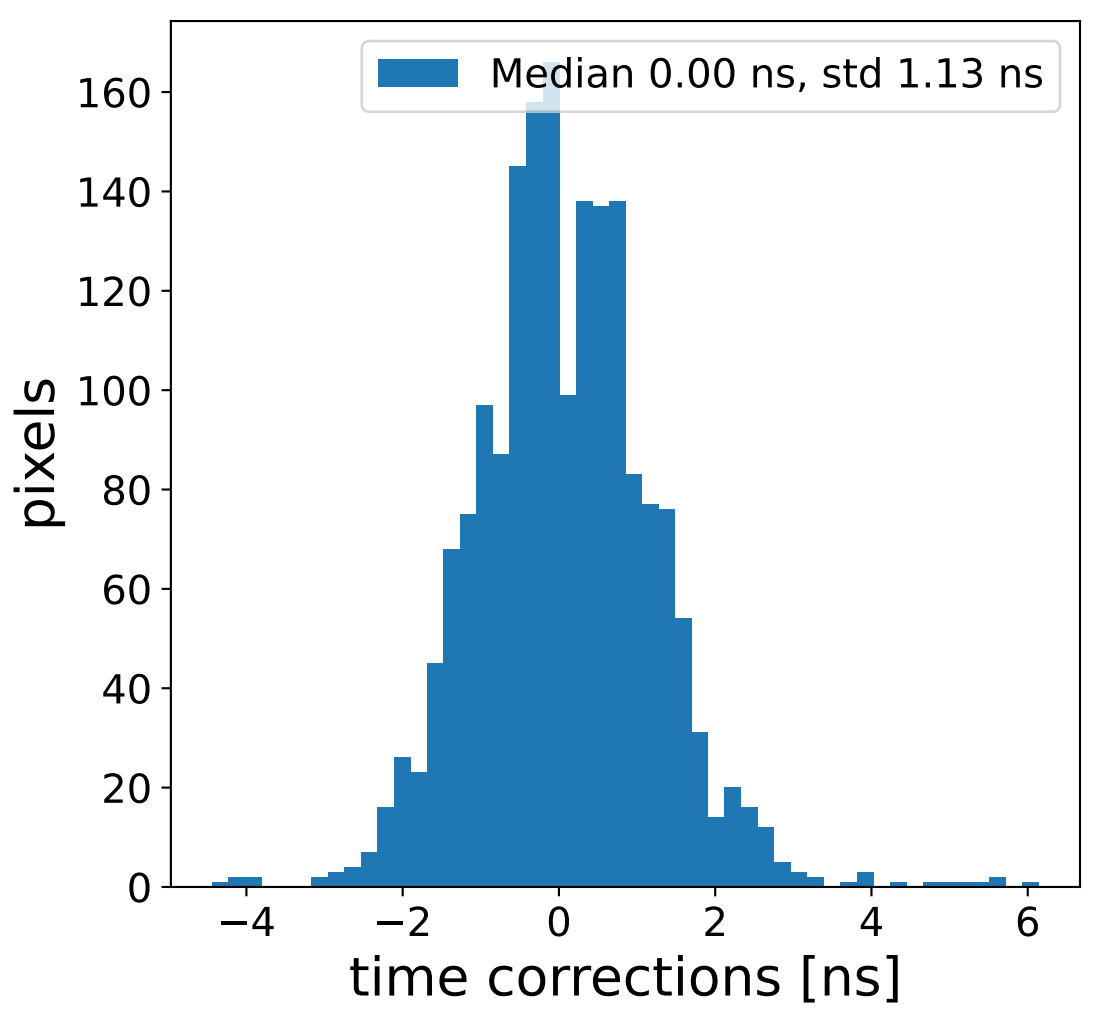

Run 7556

Run 7556

Run 7556 channel: HG

FF sample of 10000 events

pedestal sample of 10000 events

flat-fielded gain [ADC/pe]

Run 7556 channel: LG

FF sample of 10000 events

pedestal sample of 10000 events

flat-fielded gain [ADC/pe]