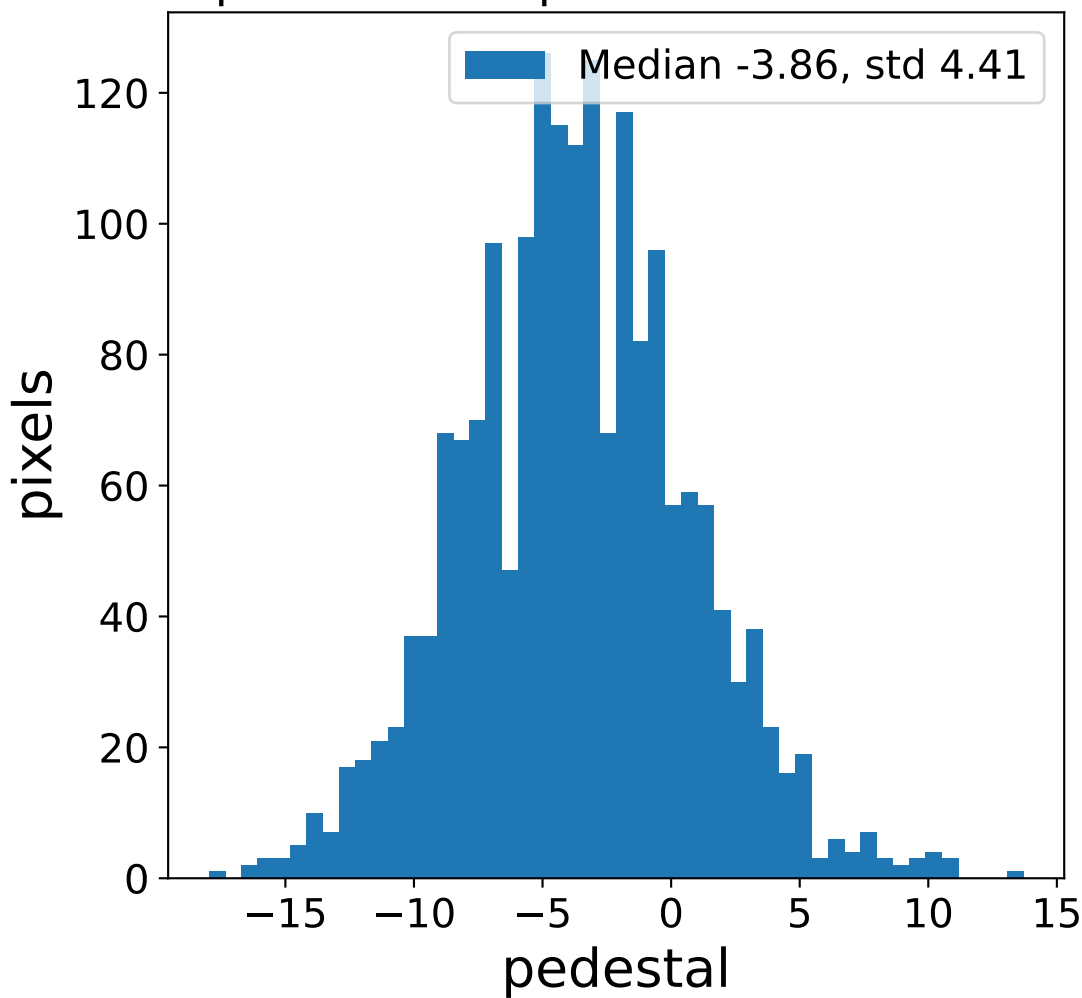

Run 7556

Run 7556

Run 7556 channel: HG

FF sample of 10000 events

pedestal sample of 10000 events

flat-fielded gain [ADC/pe]

Run 7556 channel: LG

FF sample of 10000 events

pedestal sample of 10000 events

flat-fielded gain [ADC/pe]