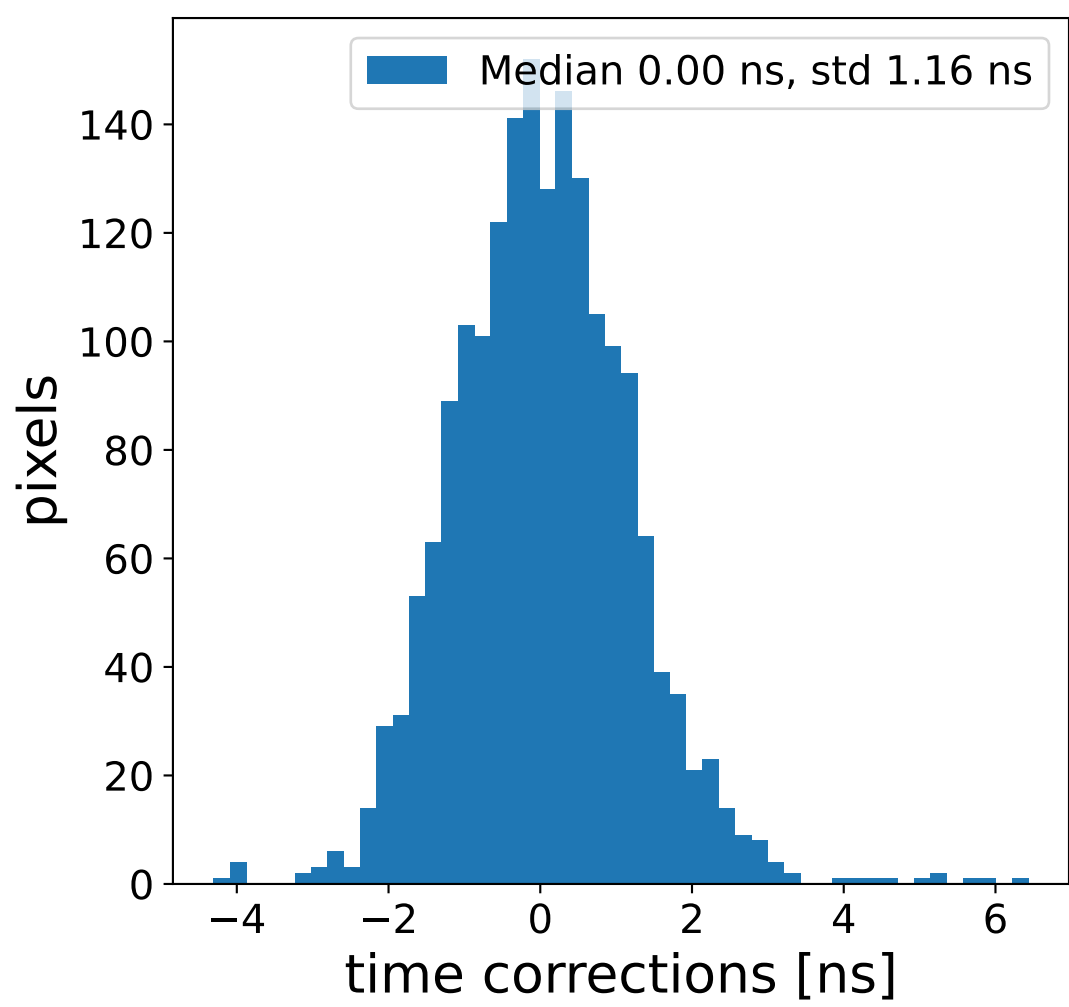

Run 7556

Run 7556

Run 7556 channel: HG

FF sample of 10000 events

pedestal sample of 10000 events

flat-fielded gain [ADC/pe]

Run 7556 channel: LG

FF sample of 10000 events

pedestal sample of 10000 events

flat-fielded gain [ADC/pe]