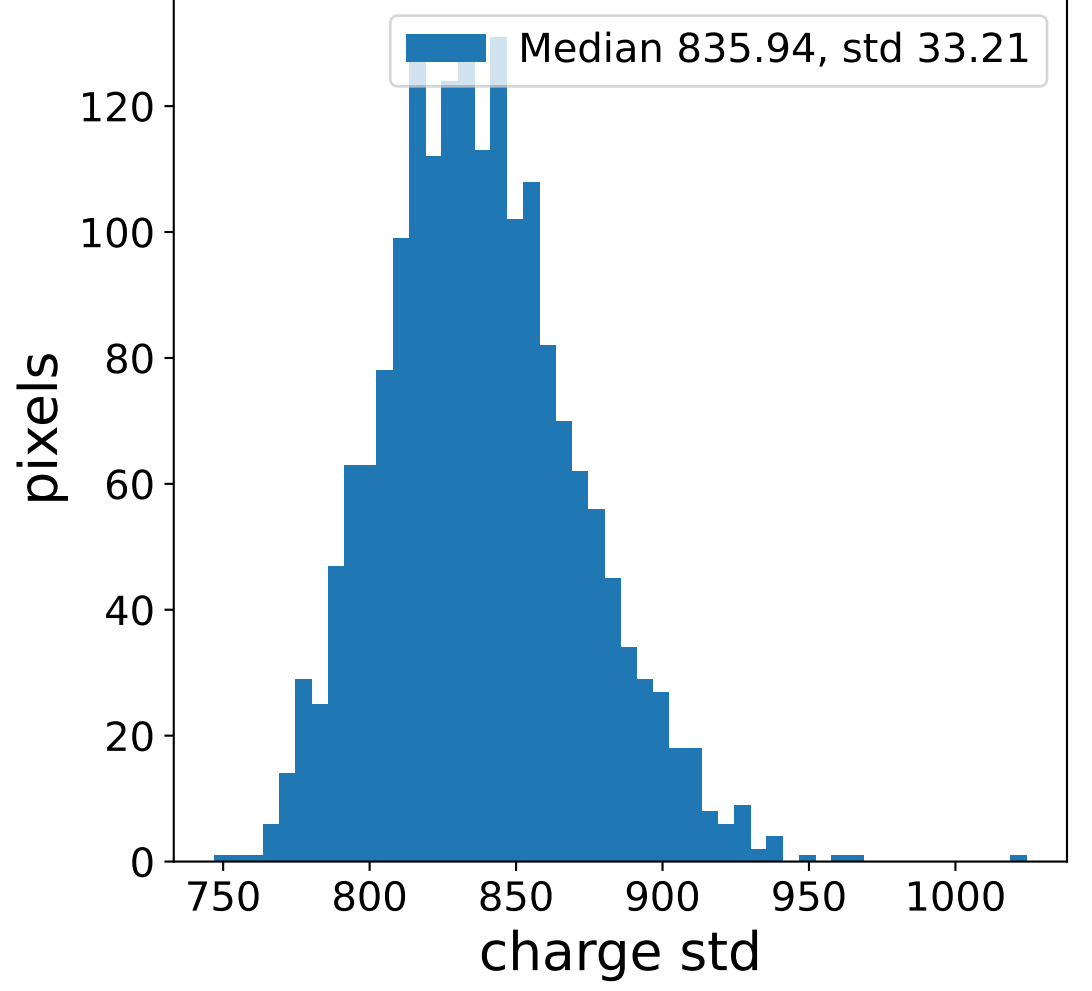

### pedestal sample of 10000 events