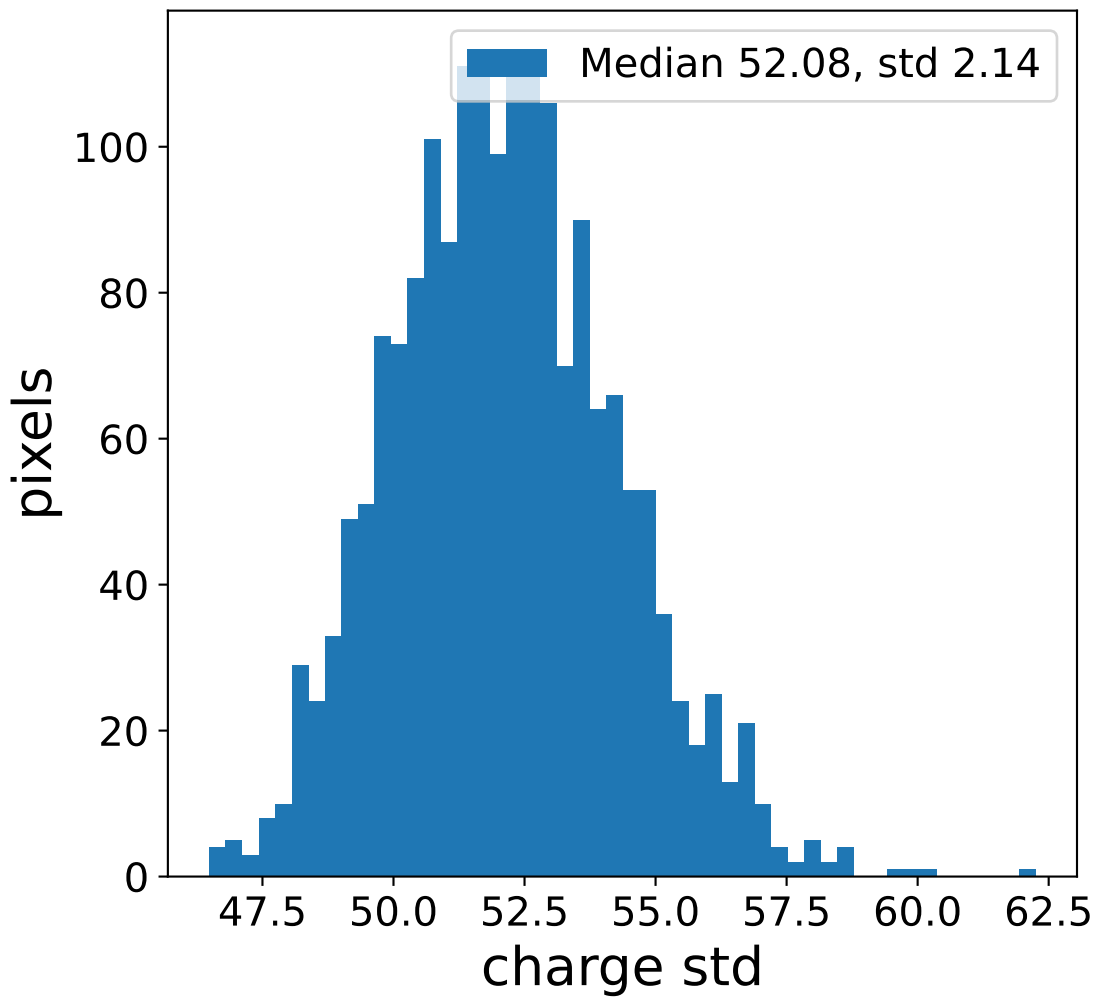

Run 7556 channel: LG

FF sample of 10000 events