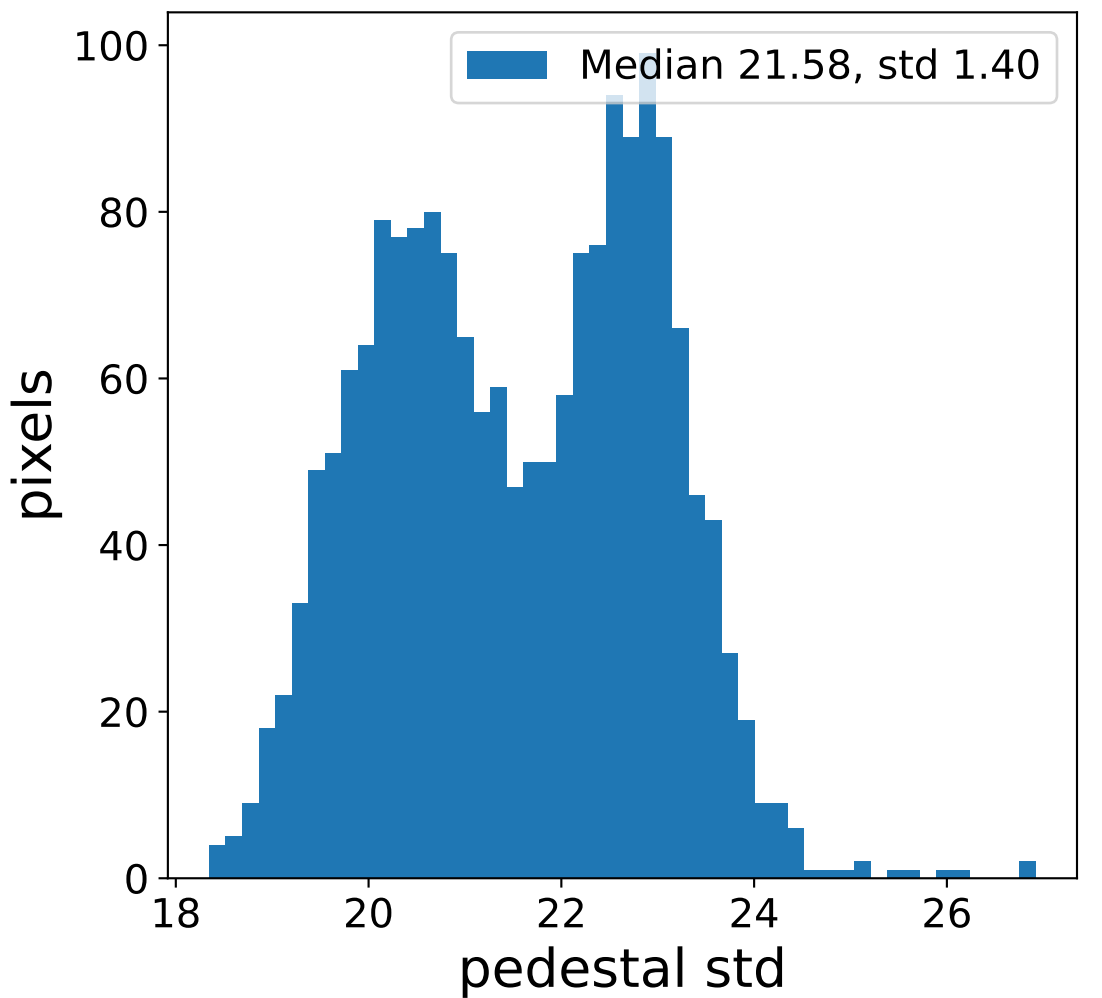

pedestal sample of 10000 events