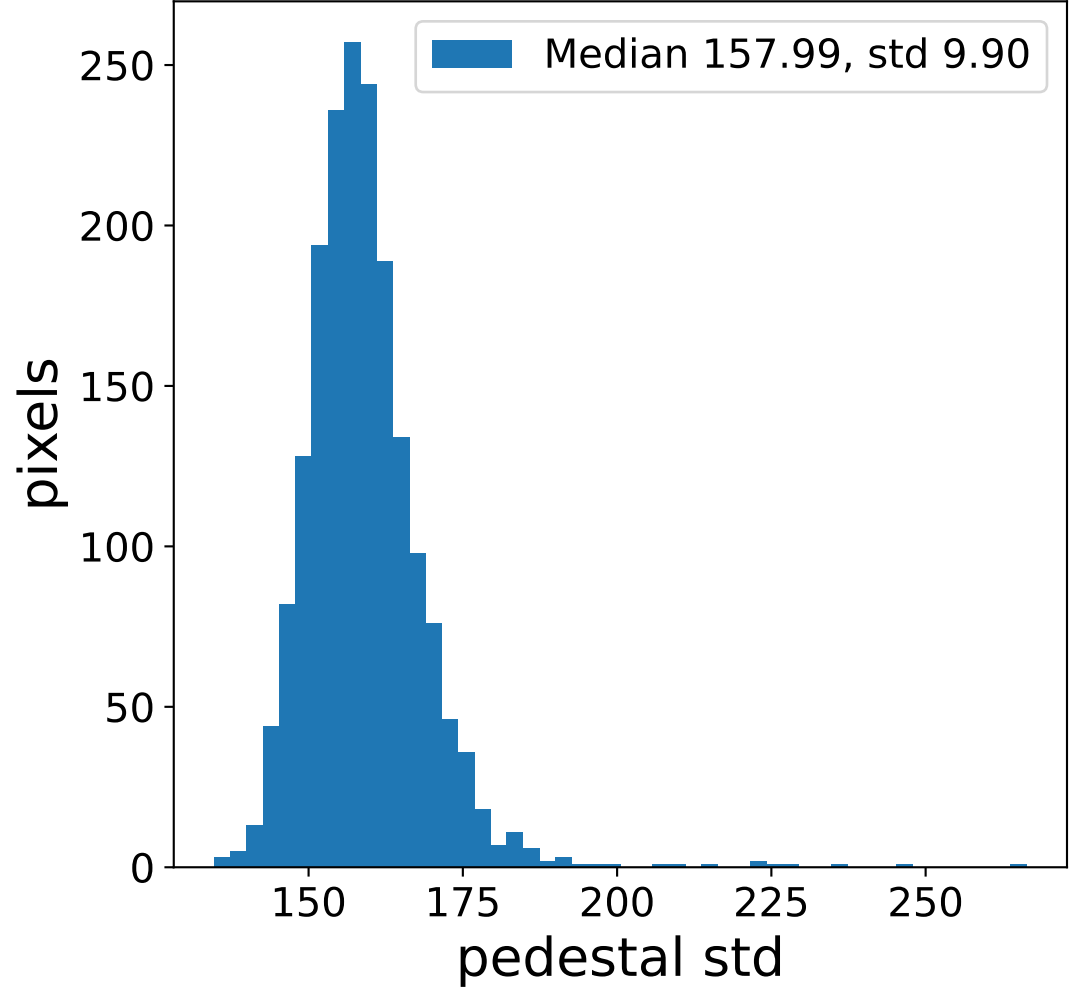

### pedestal sample of 10000 events