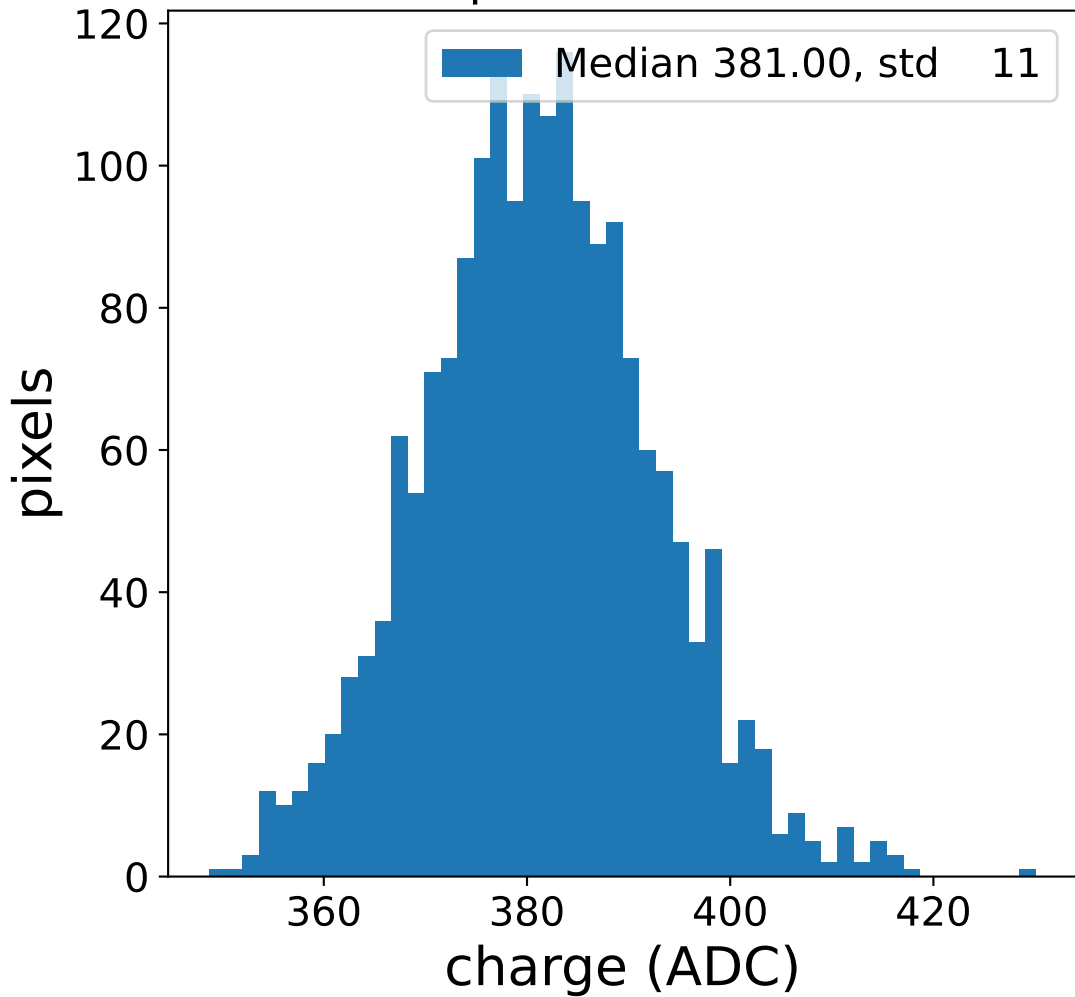

Run 7556 channel: LG

FF sample of 10000 events