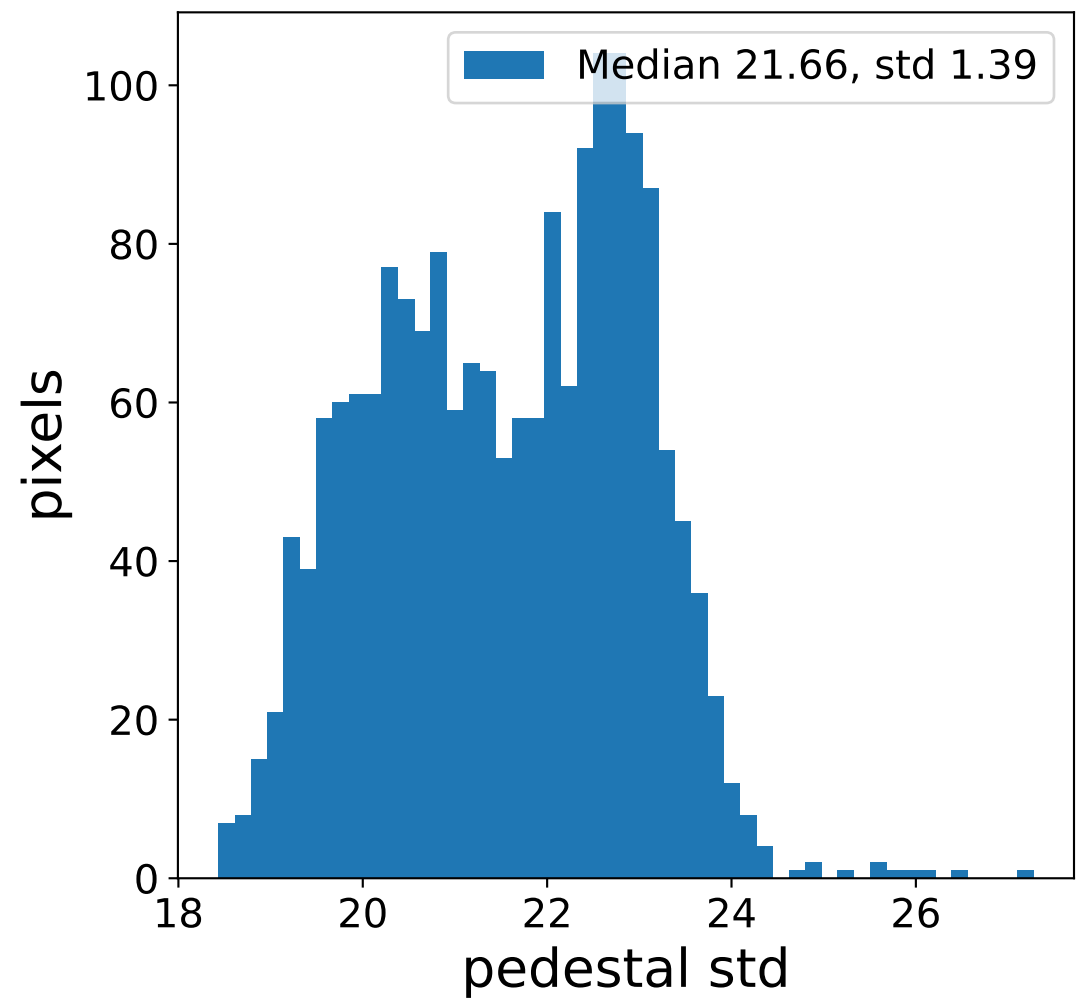

pedestal sample of 10000 events