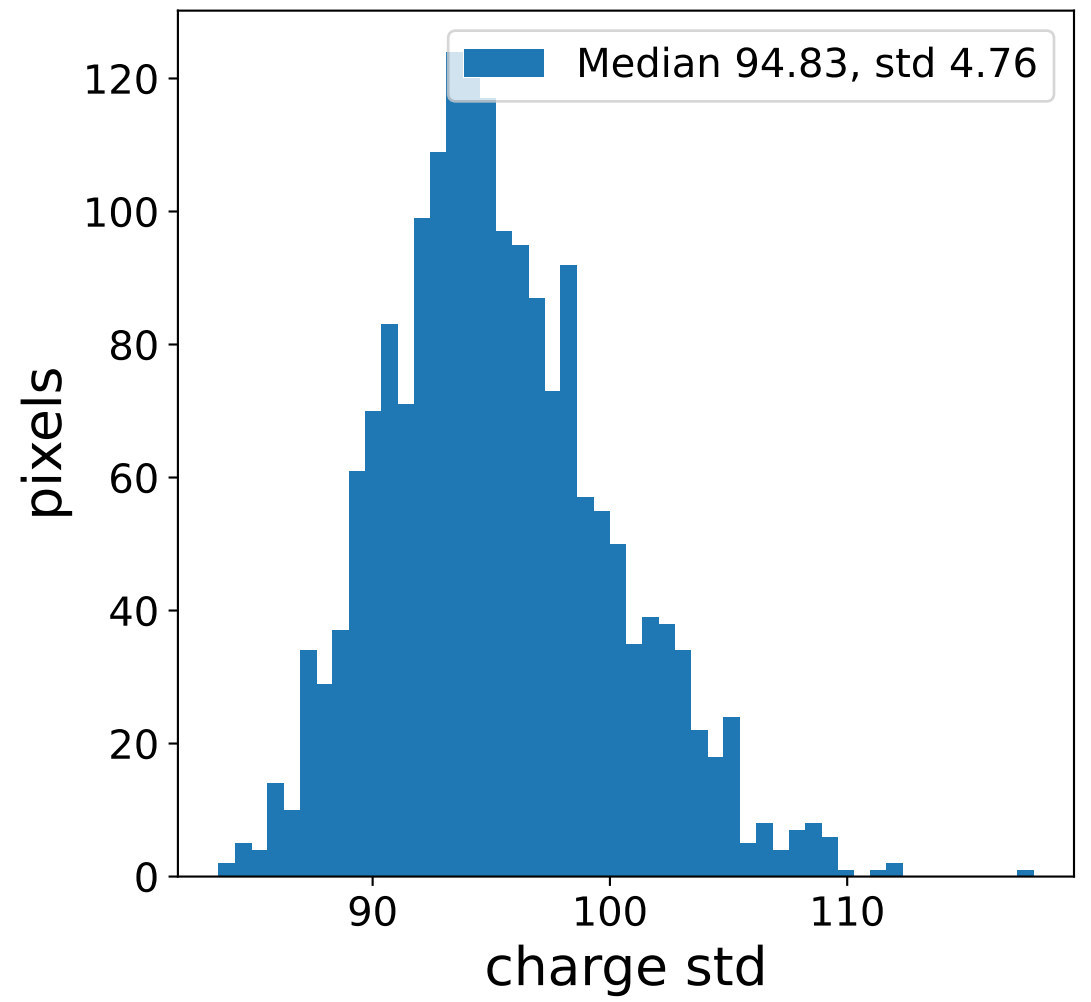

Run 7555 channel: LG

FF sample of 10000 events