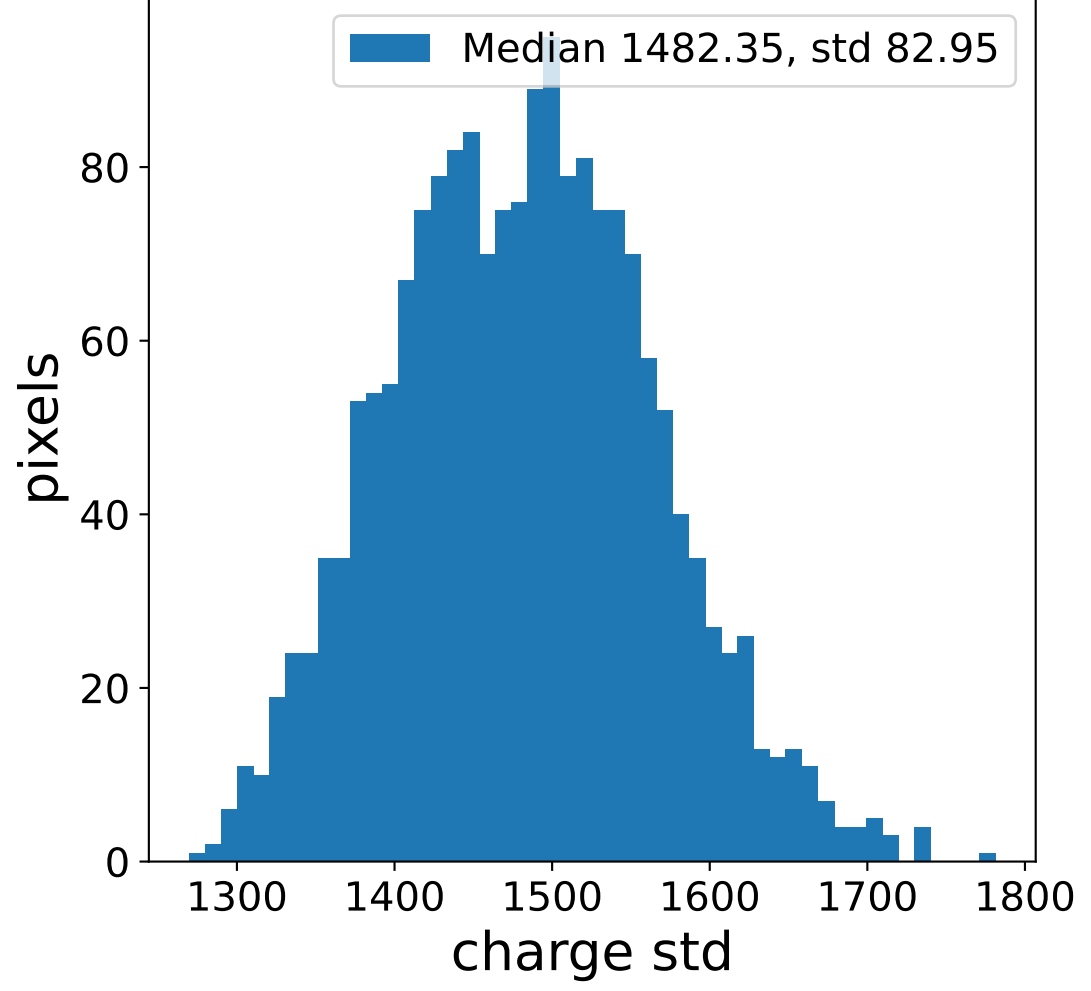

### pedestal sample of 10000 events