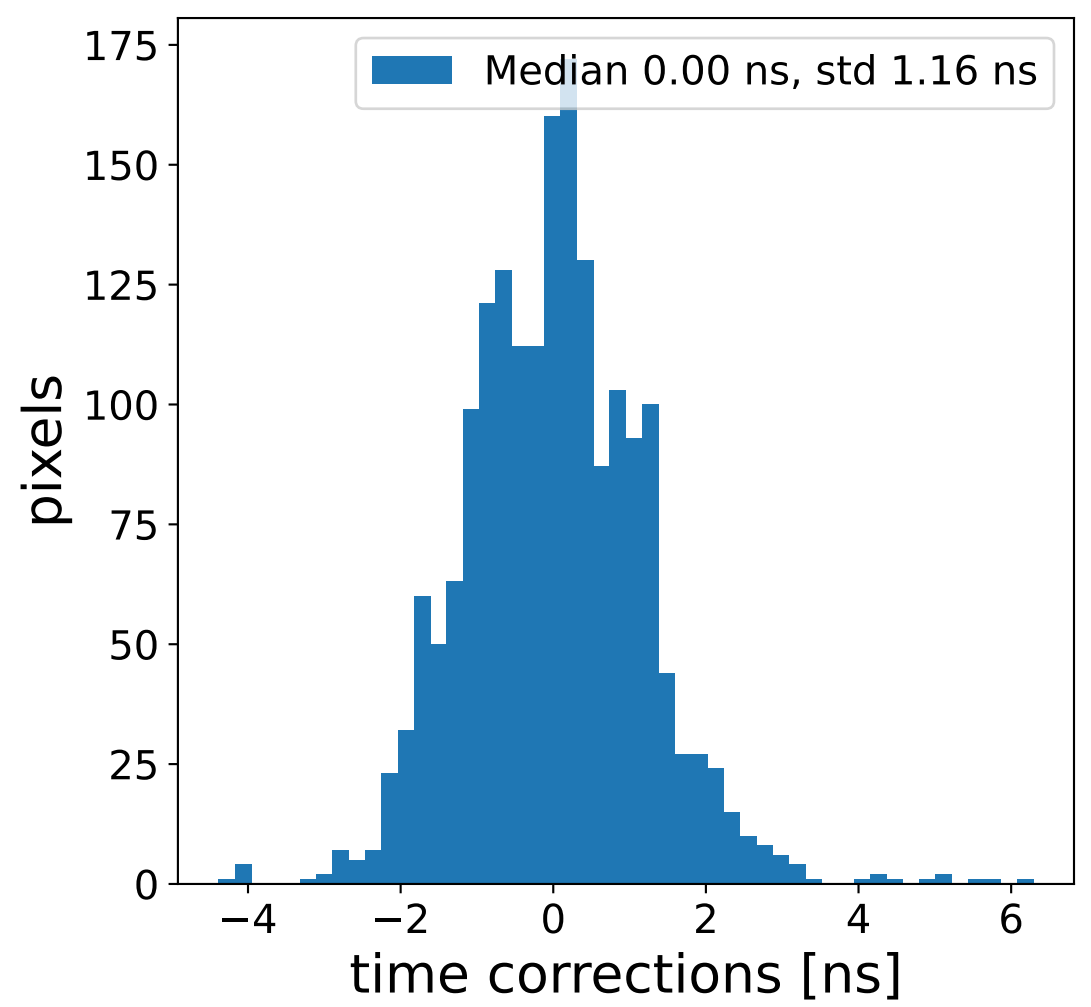

pedestal sample of 10000 events