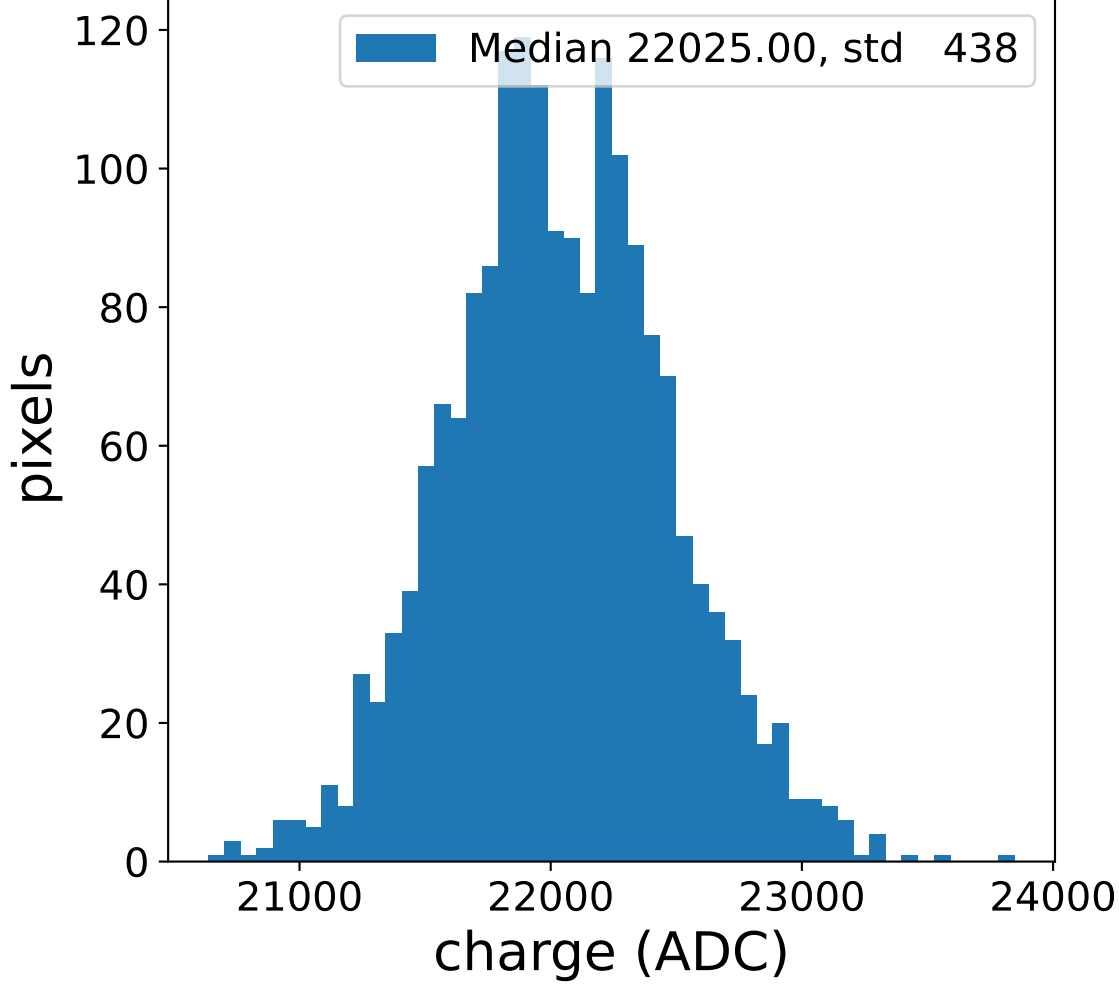

### pedestal sample of 10000 events