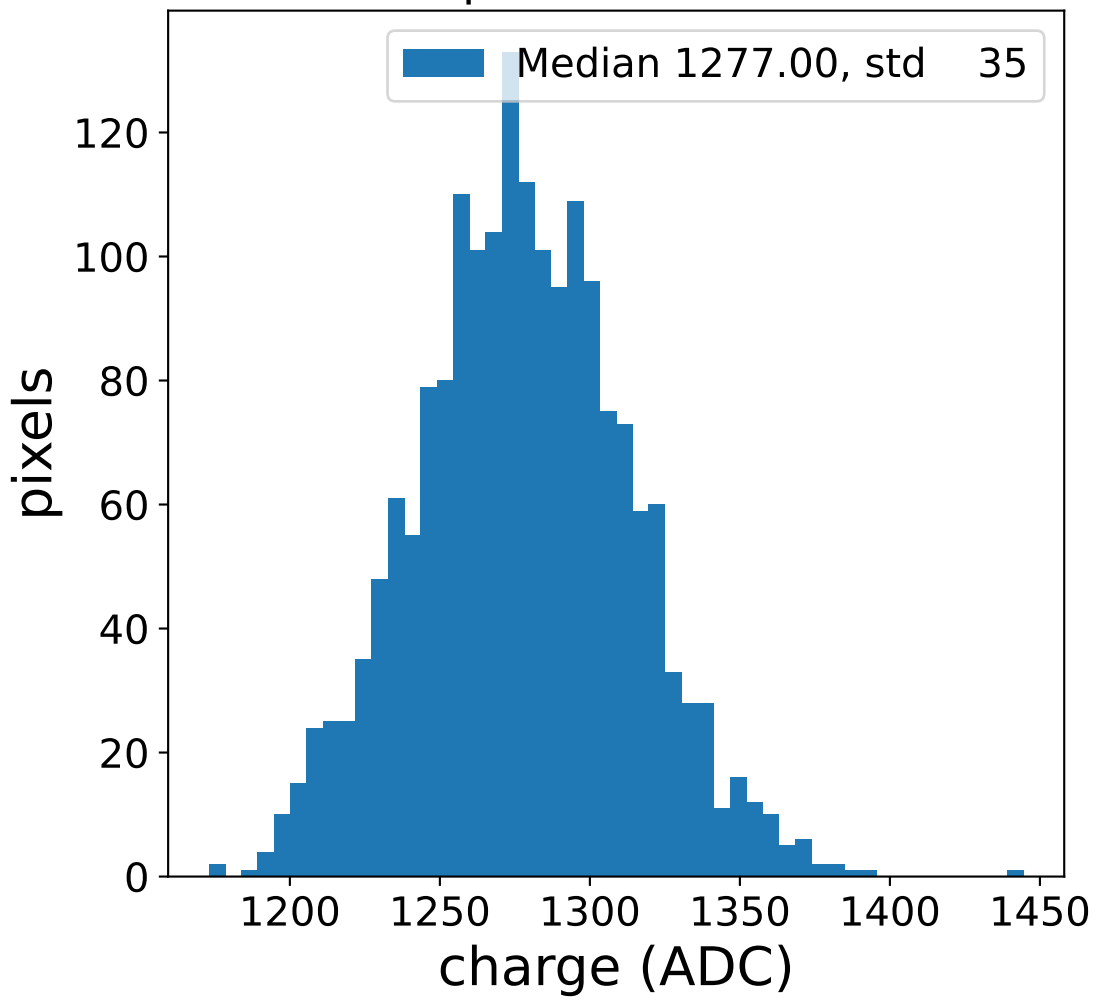

Run 7555 channel: LG

FF sample of 10000 events