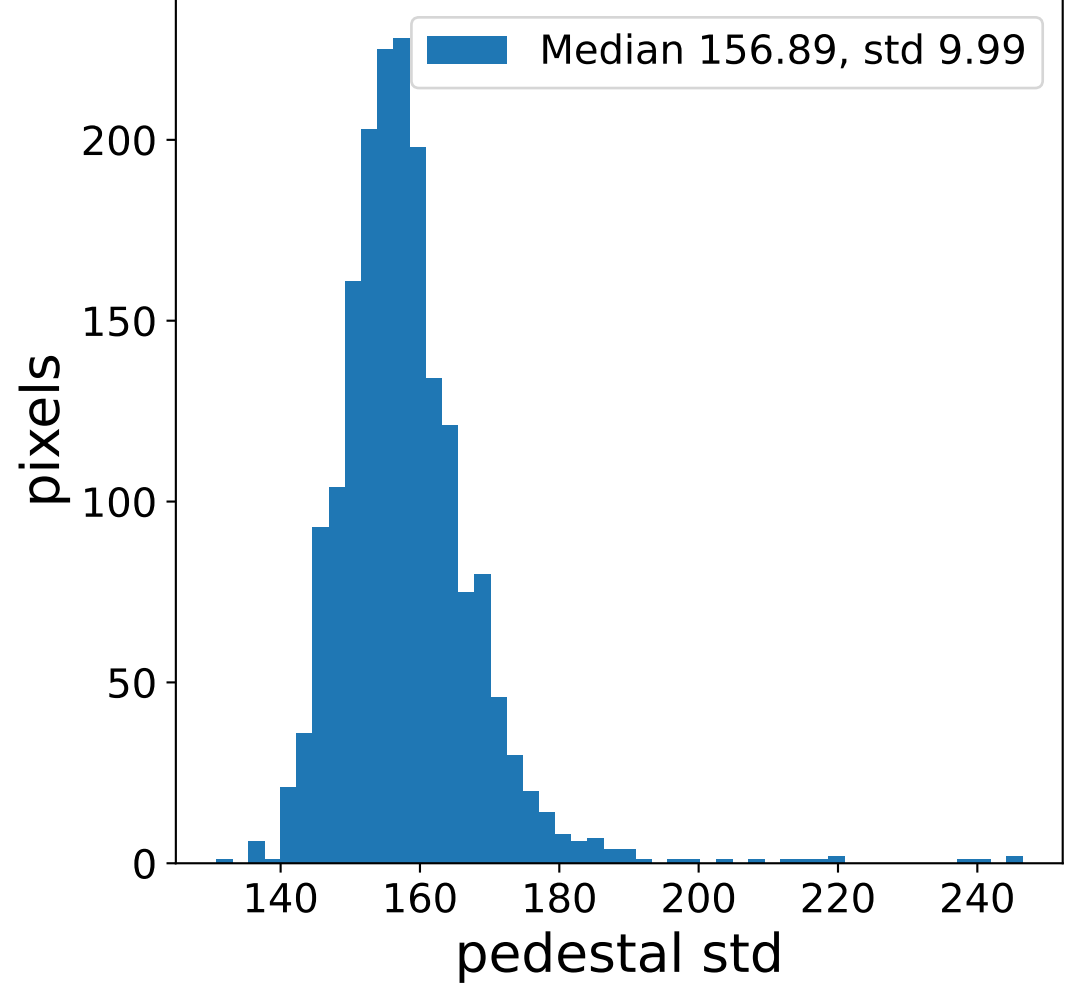

### pedestal sample of 10000 events