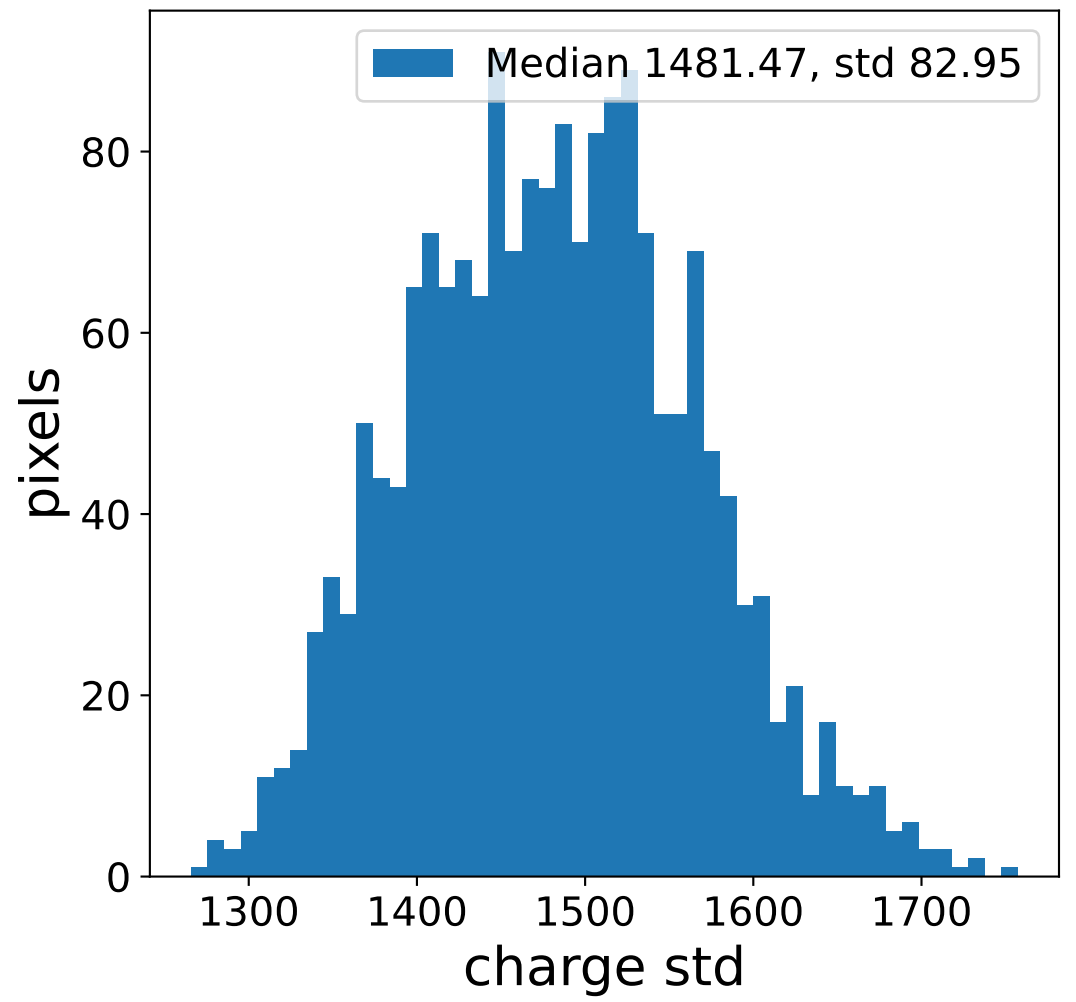

Run 7555

Run 7555

Run 7555 channel: HG

FF sample of 10000 events

pedestal sample of 10000 events

flat-fielded gain [ADC/pe]

Run 7555 channel: LG

FF sample of 10000 events

pedestal sample of 10000 events

flat-fielded gain [ADC/pe]