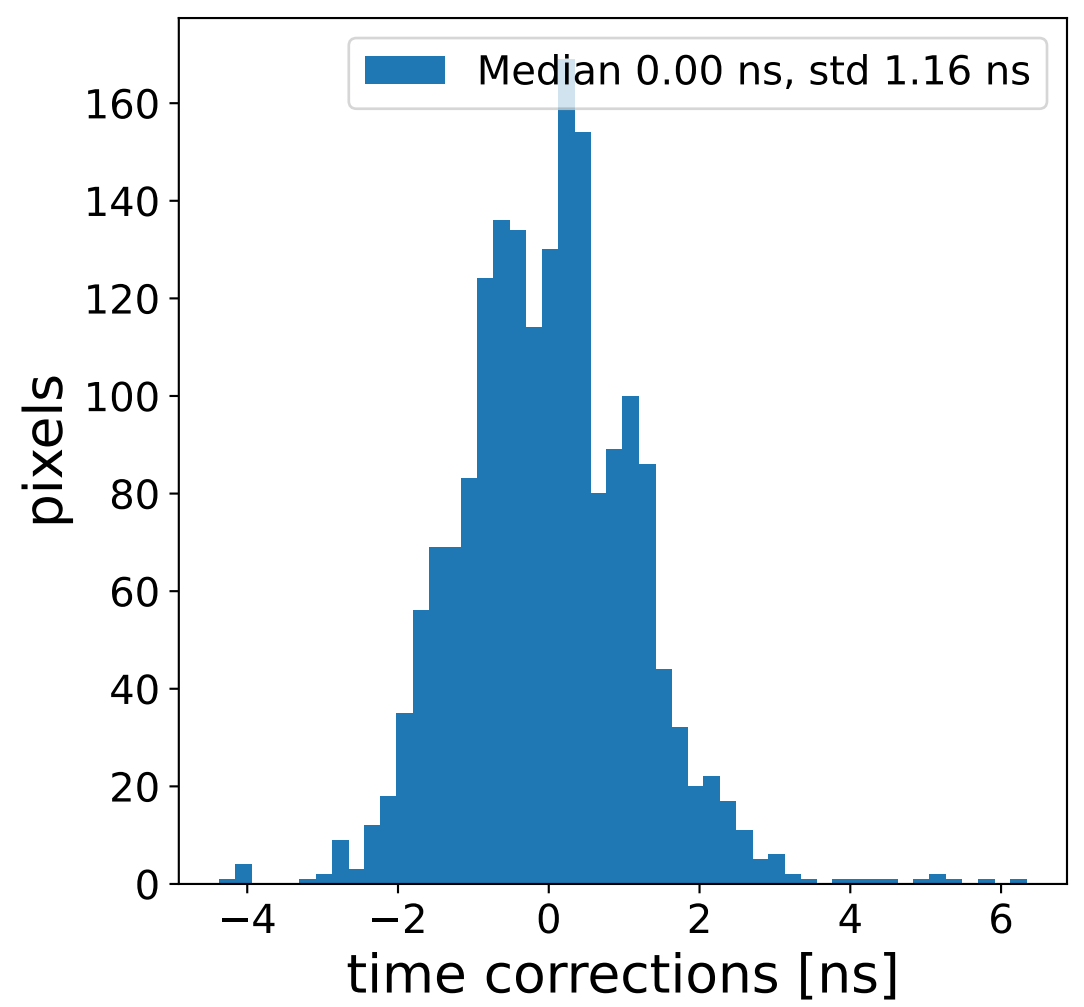

Run 7555

Run 7555

Run 7555 channel: HG

FF sample of 10000 events

pedestal sample of 10000 events

flat-fielded gain [ADC/pe]

Run 7555 channel: LG

FF sample of 10000 events

pedestal sample of 10000 events

flat-fielded gain [ADC/pe]