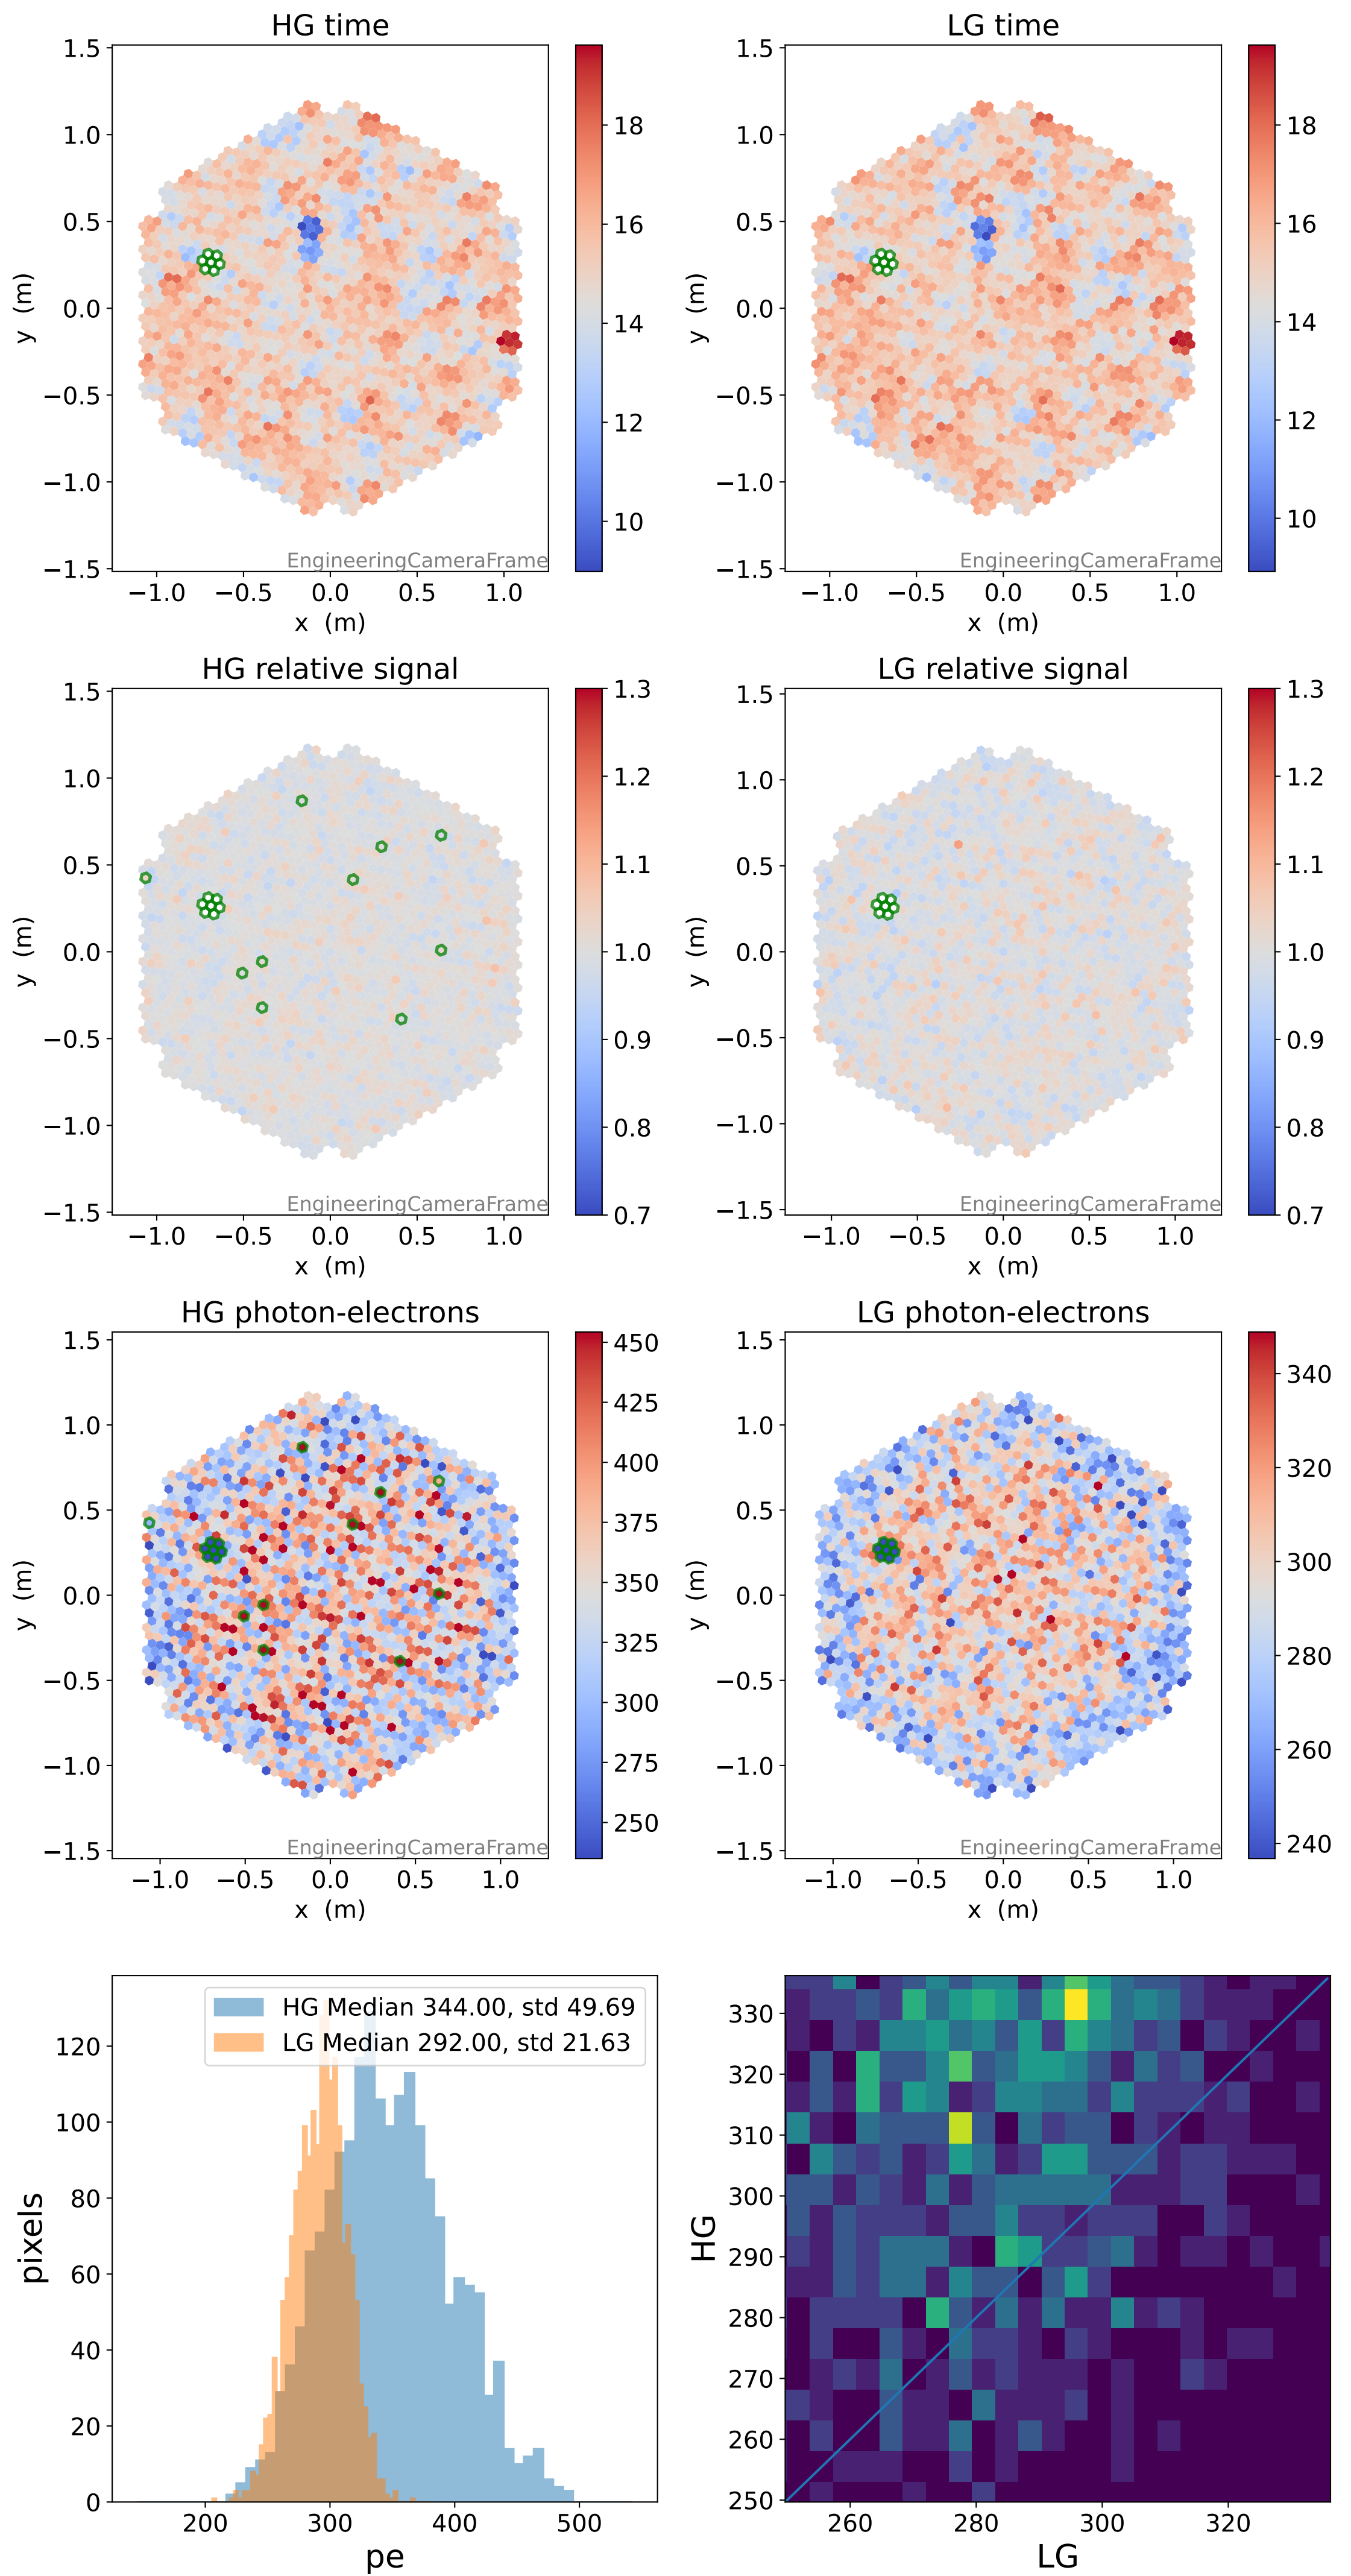

Run 7555

Run 7555

Run 7555 channel: HG

FF sample of 10000 events

pedestal sample of 10000 events

flat-fielded gain [ADC/pe]

Run 7555 channel: LG

FF sample of 10000 events

pedestal sample of 10000 events

flat-fielded gain [ADC/pe]