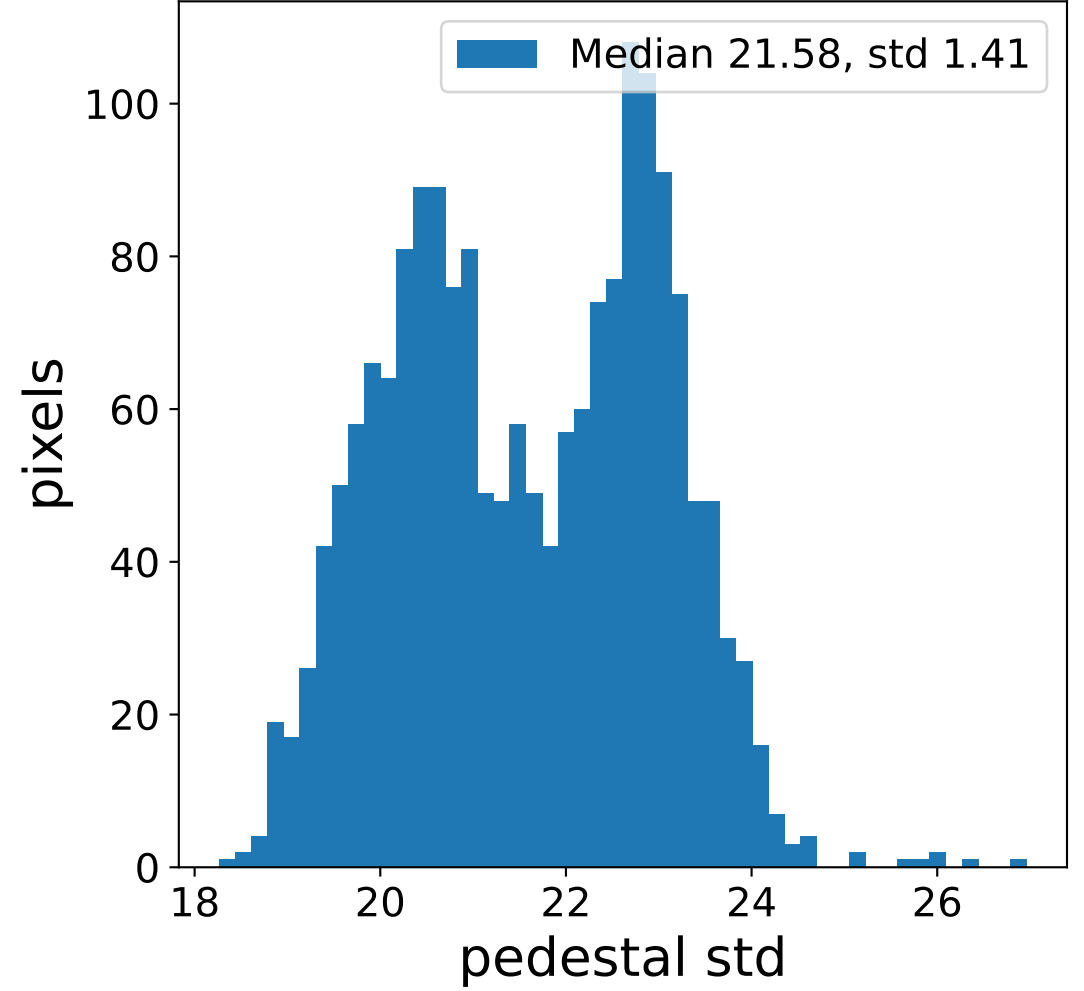

Run 7555

Run 7555

Run 7555 channel: HG

FF sample of 10000 events

pedestal sample of 10000 events

flat-fielded gain [ADC/pe]

Run 7555 channel: LG

FF sample of 10000 events

pedestal sample of 10000 events

flat-fielded gain [ADC/pe]