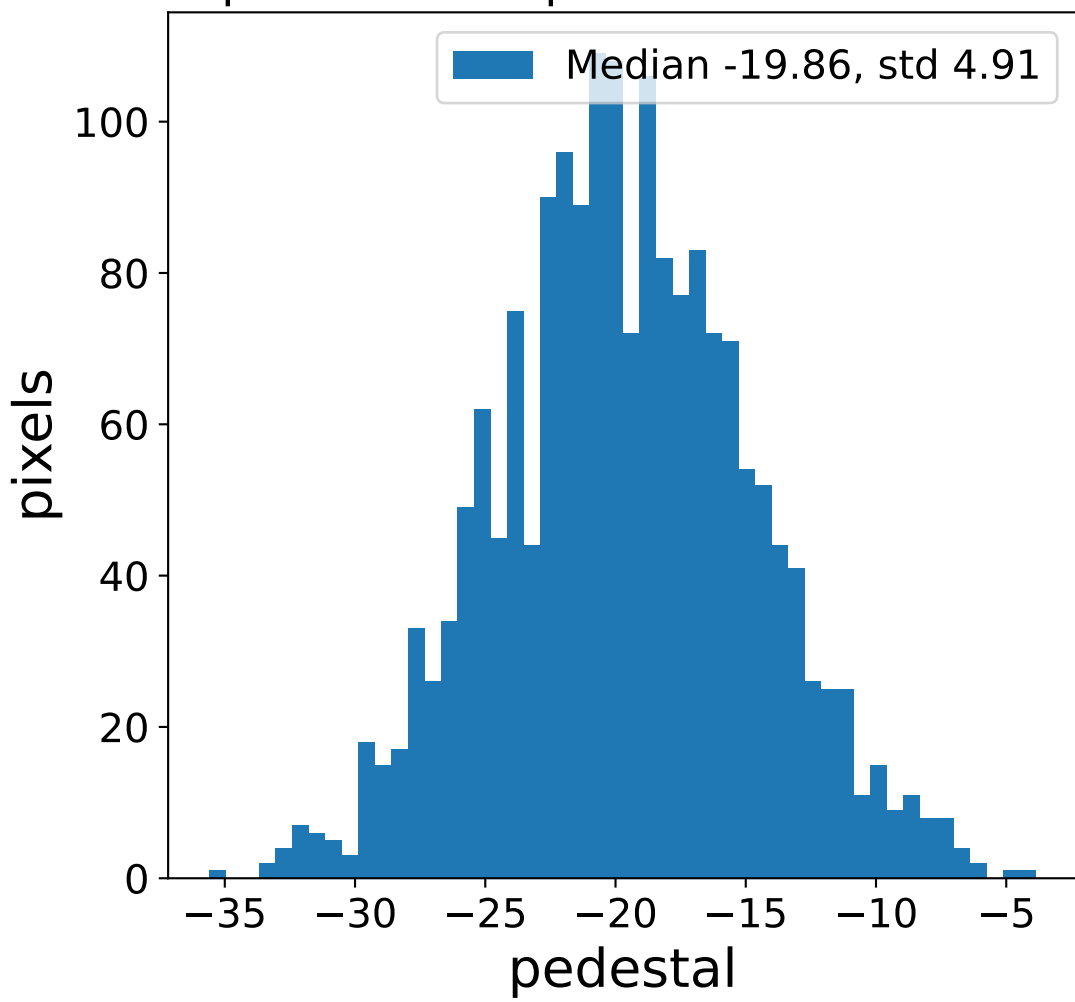

Run 7555

Run 7555

Run 7555 channel: HG

FF sample of 10000 events

pedestal sample of 10000 events

flat-fielded gain [ADC/pe]

Run 7555 channel: LG

FF sample of 10000 events

pedestal sample of 10000 events

flat-fielded gain [ADC/pe]