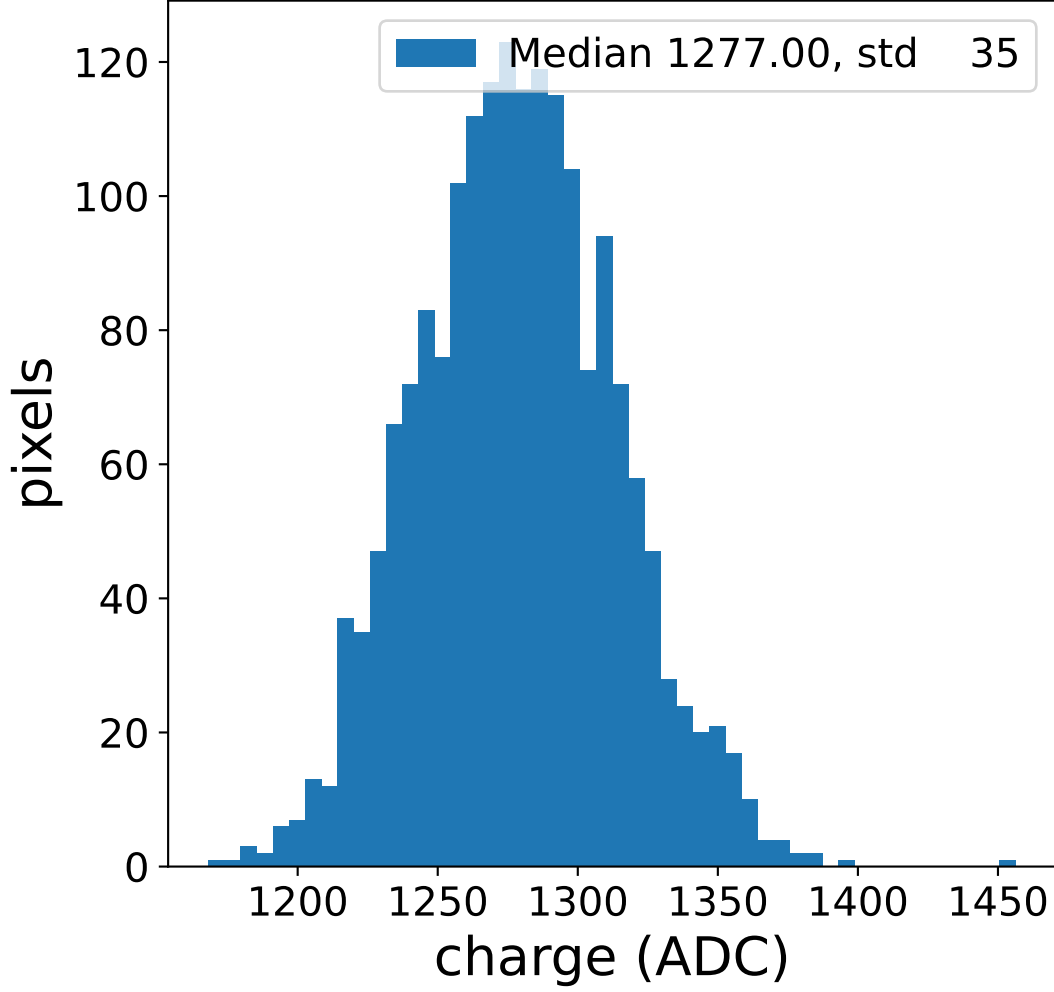

Run 7555

Run 7555

Run 7555 channel: HG

FF sample of 10000 events

pedestal sample of 10000 events

flat-fielded gain [ADC/pe]

Run 7555 channel: LG

FF sample of 10000 events

pedestal sample of 10000 events

flat-fielded gain [ADC/pe]