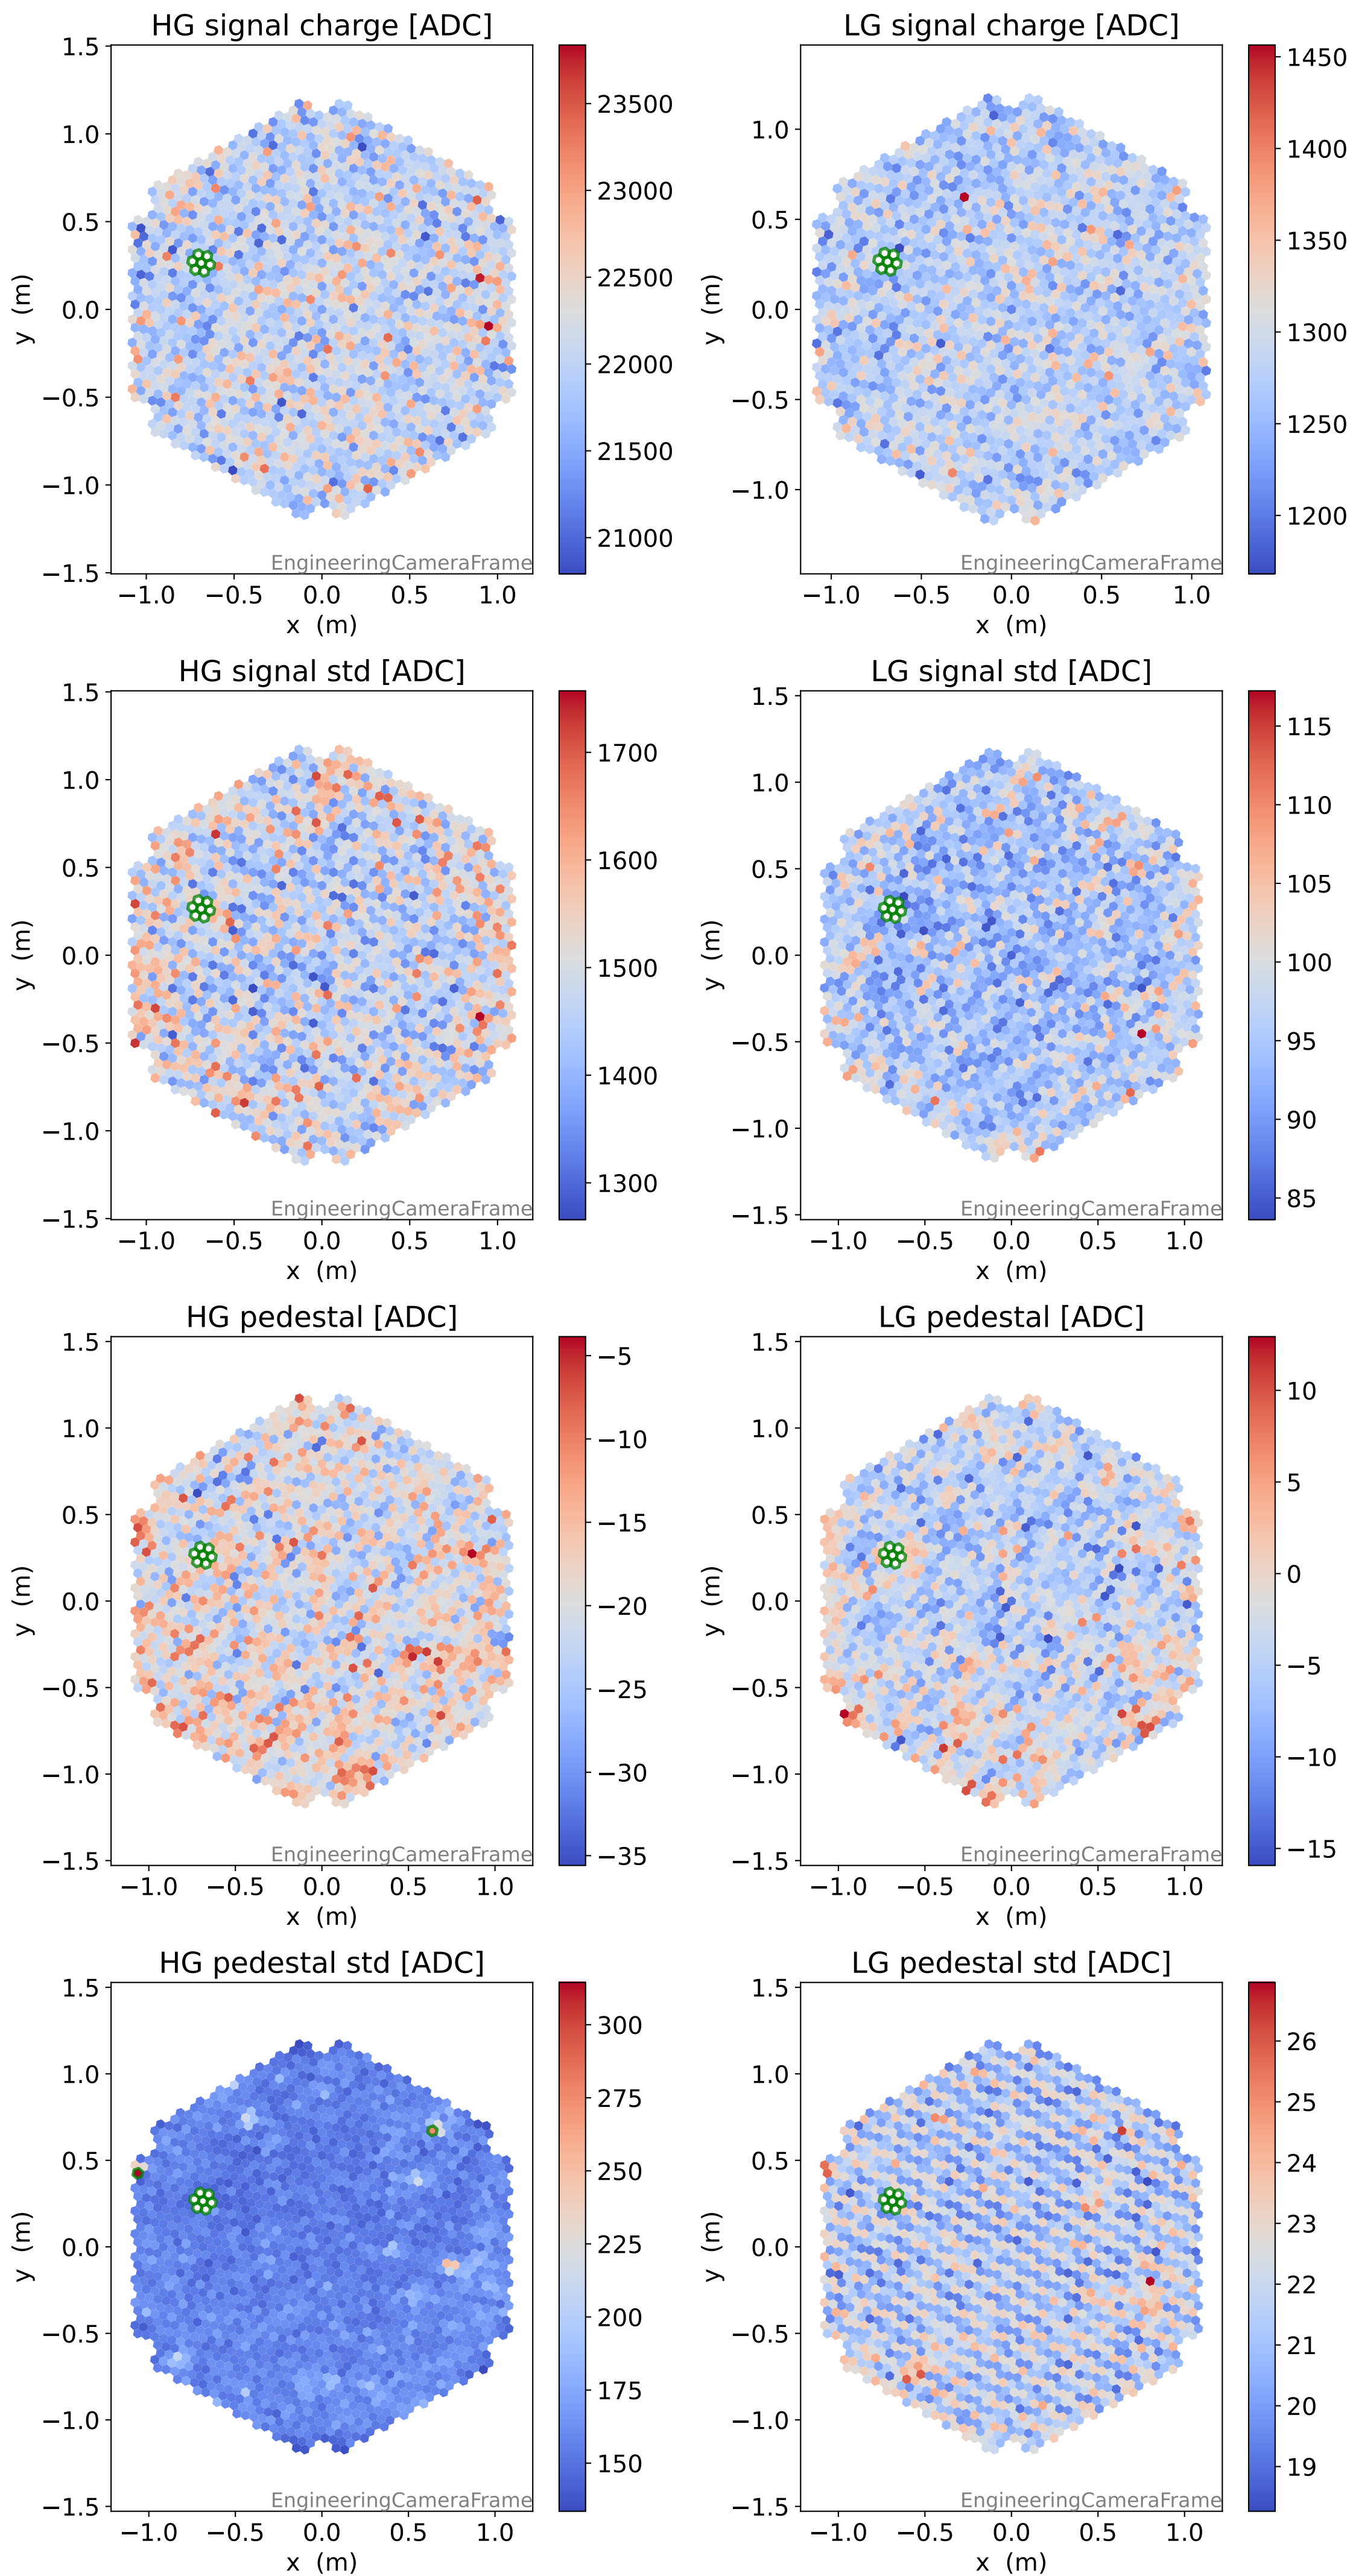

Run 7555

Run 7555

Run 7555 channel: HG

FF sample of 10000 events

pedestal sample of 10000 events

flat-fielded gain [ADC/pe]

Run 7555 channel: LG

FF sample of 10000 events

pedestal sample of 10000 events

flat-fielded gain [ADC/pe]