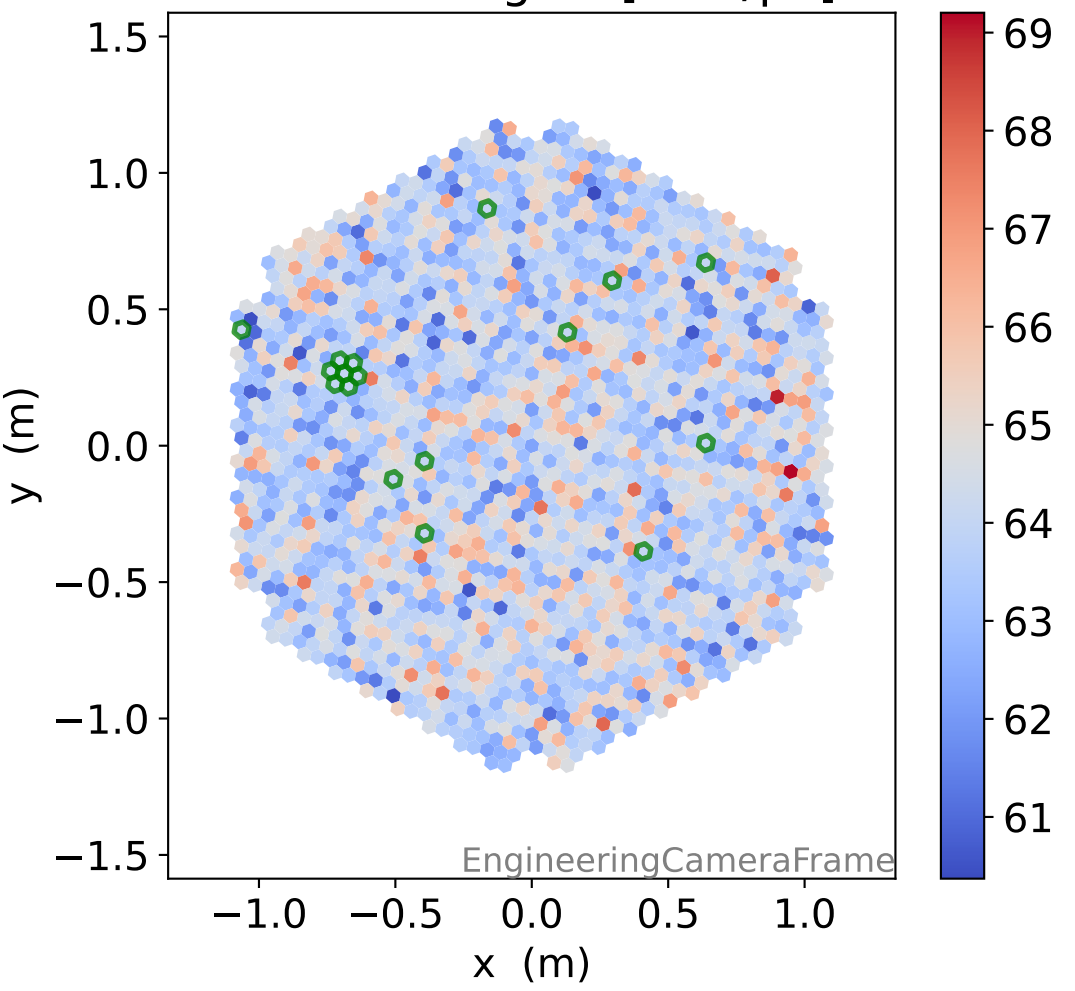

Run 7555

Run 7555

Run 7555 channel: HG

FF sample of 10000 events

pedestal sample of 10000 events

flat-fielded gain [ADC/pe]

Run 7555 channel: LG

FF sample of 10000 events

pedestal sample of 10000 events

flat-fielded gain [ADC/pe]