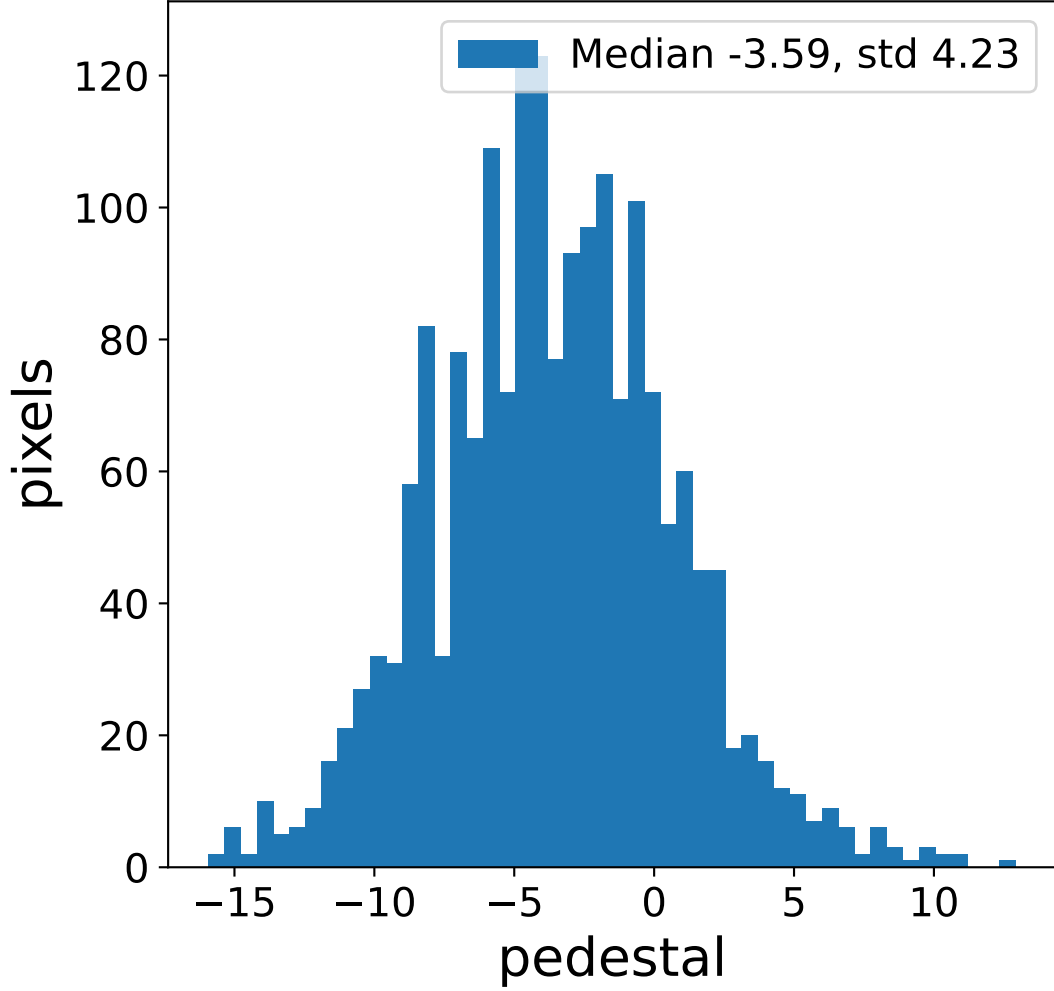

Run 7555

Run 7555

Run 7555 channel: HG

FF sample of 10000 events

pedestal sample of 10000 events

flat-fielded gain [ADC/pe]

Run 7555 channel: LG

FF sample of 10000 events

pedestal sample of 10000 events

flat-fielded gain [ADC/pe]