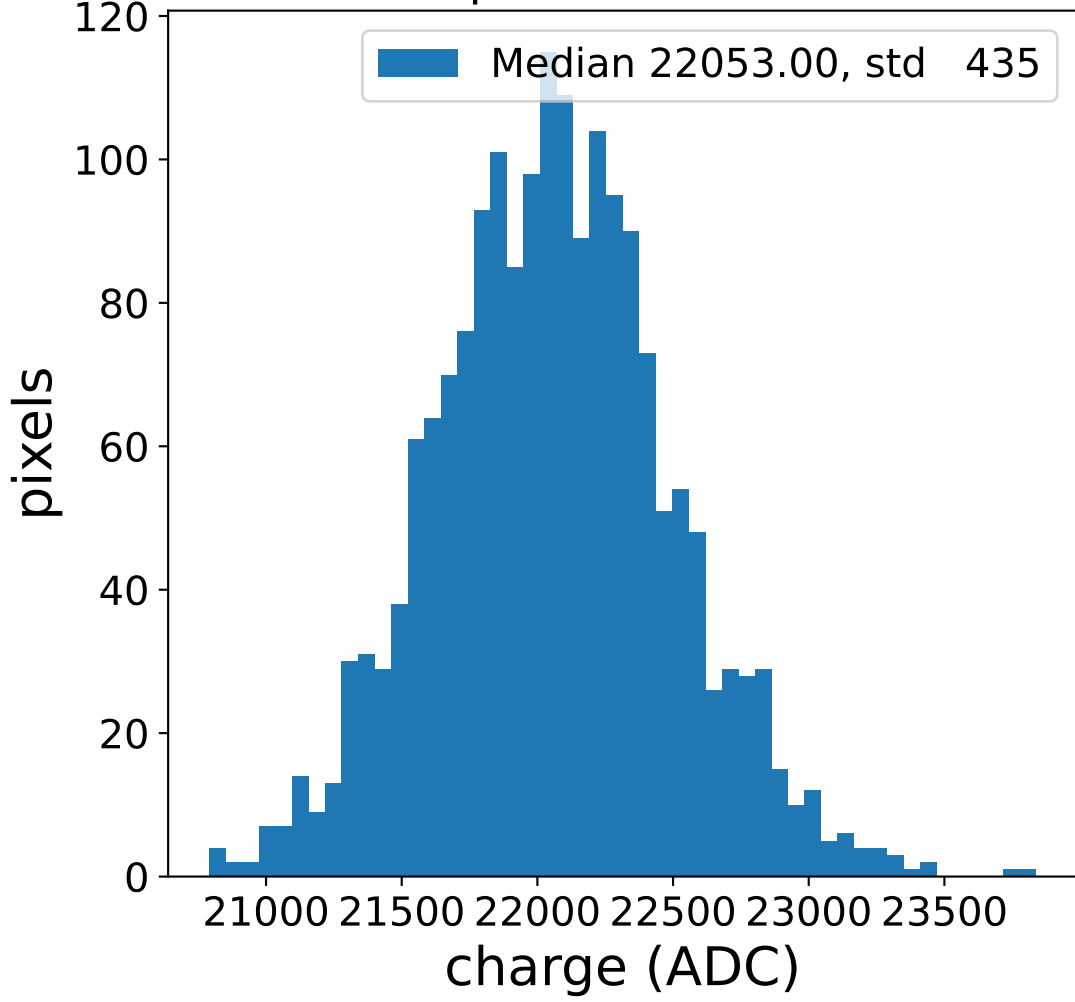

Run 7555

Run 7555

Run 7555 channel: HG

FF sample of 10000 events

pedestal sample of 10000 events

flat-fielded gain [ADC/pe]

Run 7555 channel: LG

FF sample of 10000 events

pedestal sample of 10000 events

flat-fielded gain [ADC/pe]