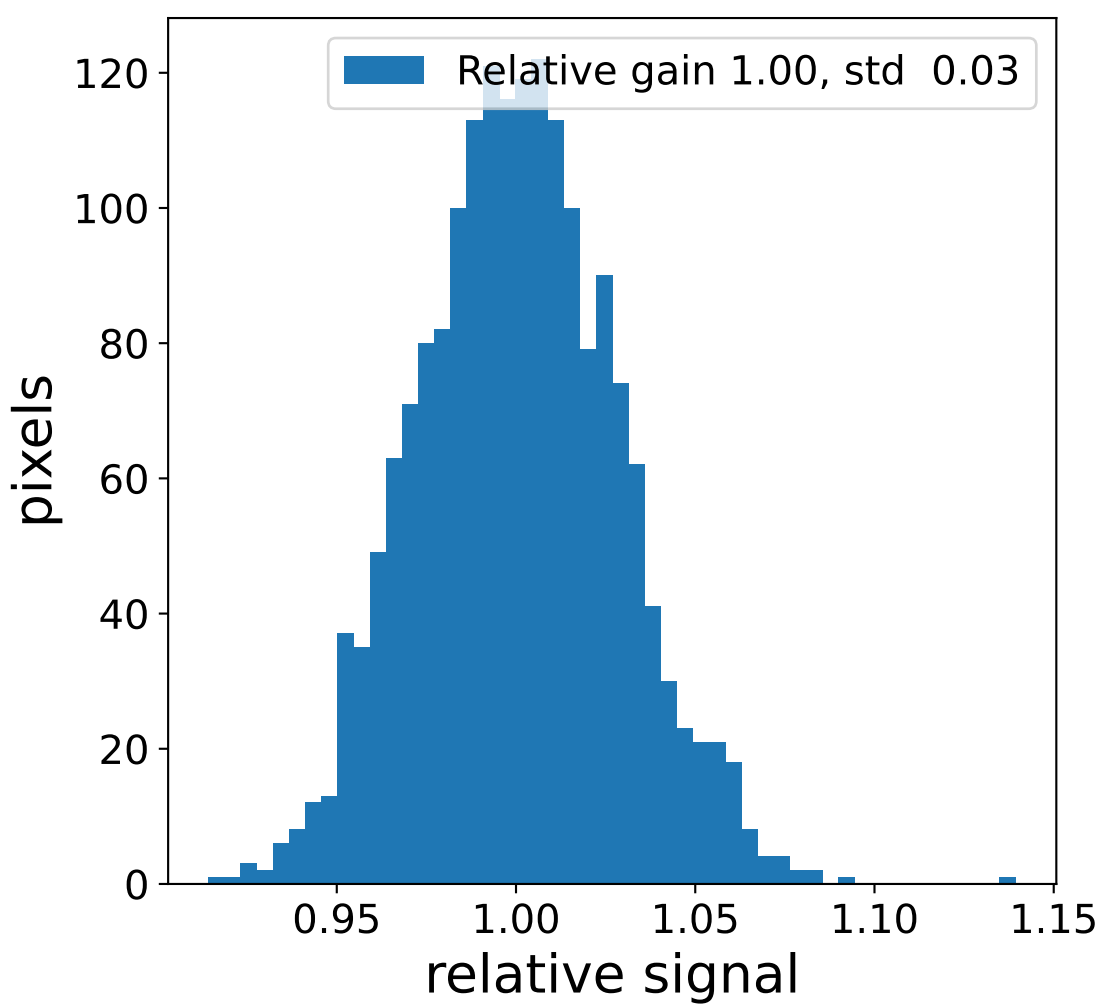

Run 7555

Run 7555

Run 7555 channel: HG

FF sample of 10000 events

pedestal sample of 10000 events

flat-fielded gain [ADC/pe]

Run 7555 channel: LG

FF sample of 10000 events

pedestal sample of 10000 events

flat-fielded gain [ADC/pe]