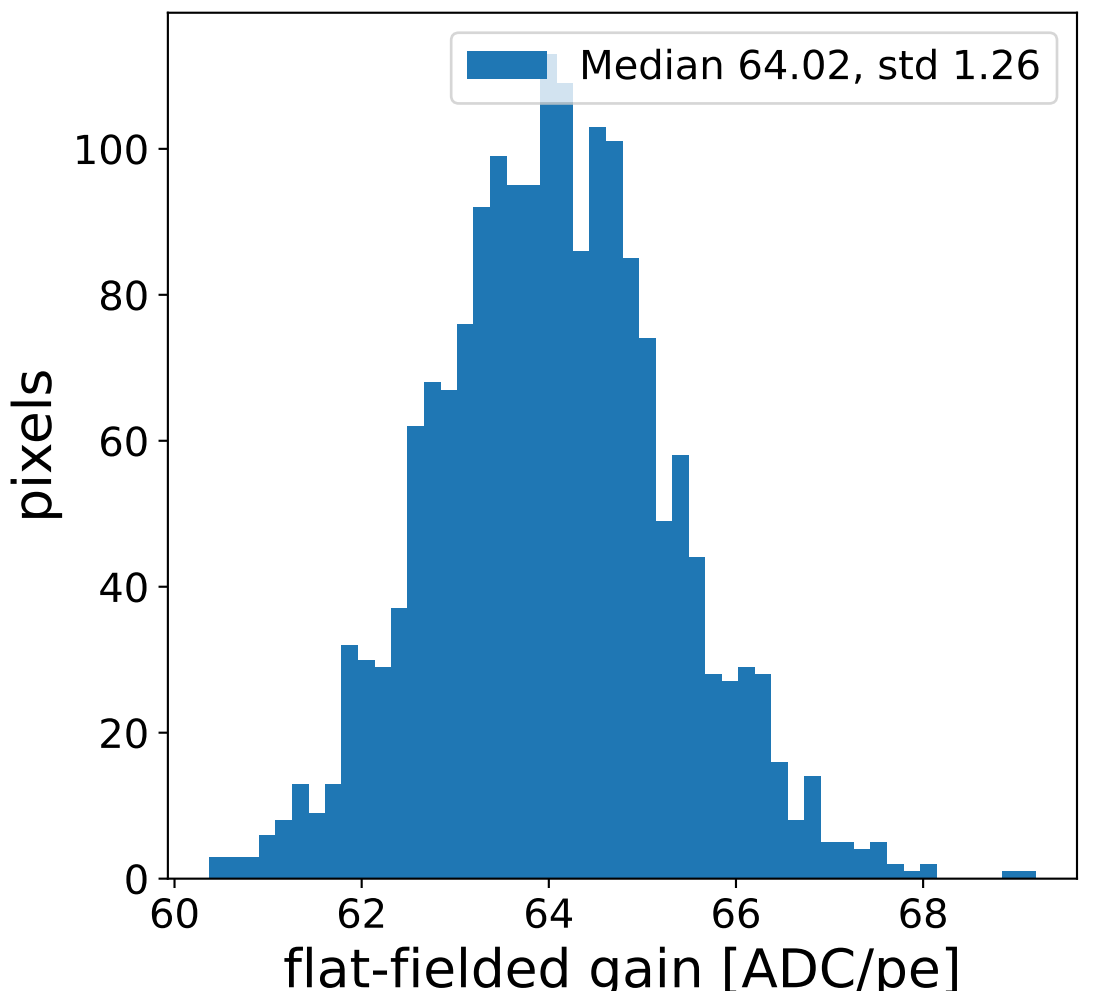

Run 7555

Run 7555

Run 7555 channel: HG

FF sample of 10000 events

pedestal sample of 10000 events

flat-fielded gain [ADC/pe]

Run 7555 channel: LG

FF sample of 10000 events

pedestal sample of 10000 events

flat-fielded gain [ADC/pe]