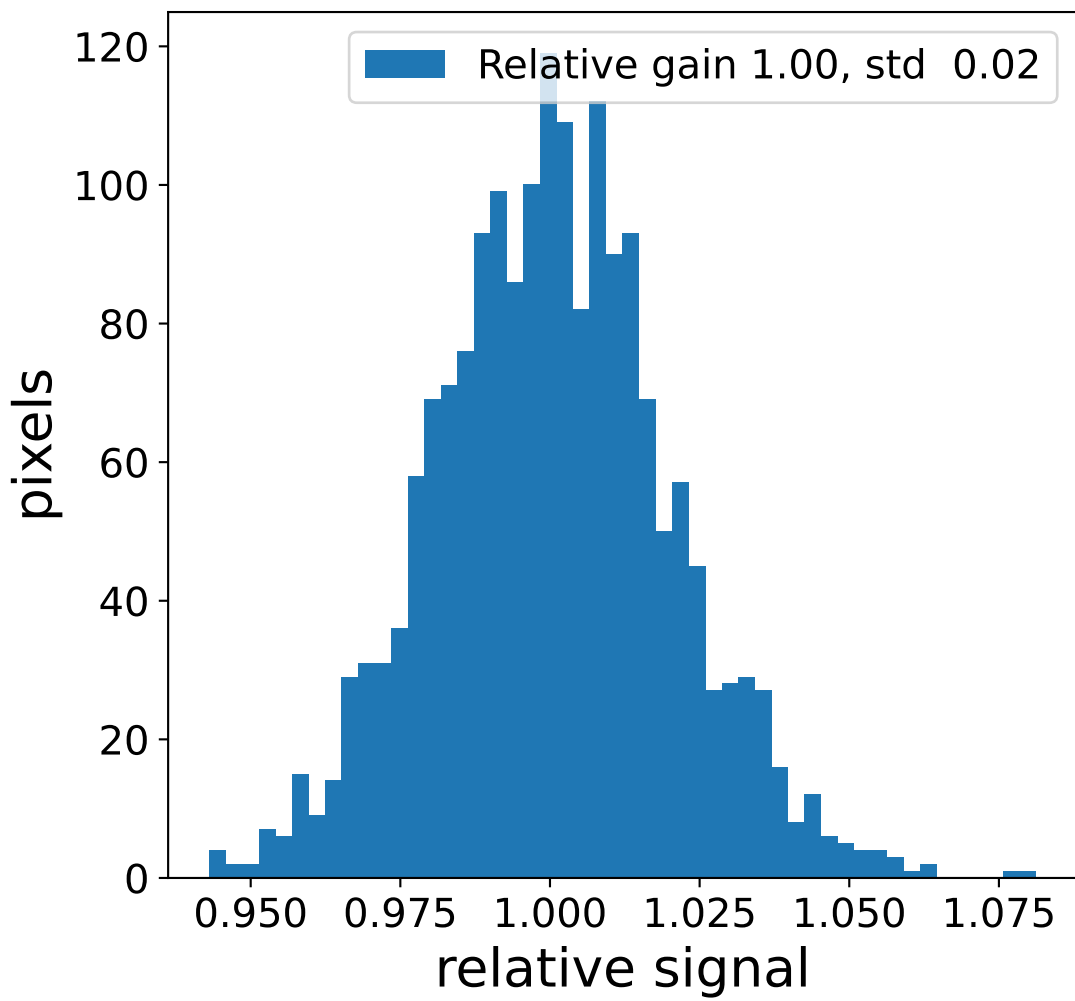

Run 7555

Run 7555

Run 7555 channel: HG

FF sample of 10000 events

pedestal sample of 10000 events

flat-fielded gain [ADC/pe]

Run 7555 channel: LG

FF sample of 10000 events

pedestal sample of 10000 events

flat-fielded gain [ADC/pe]