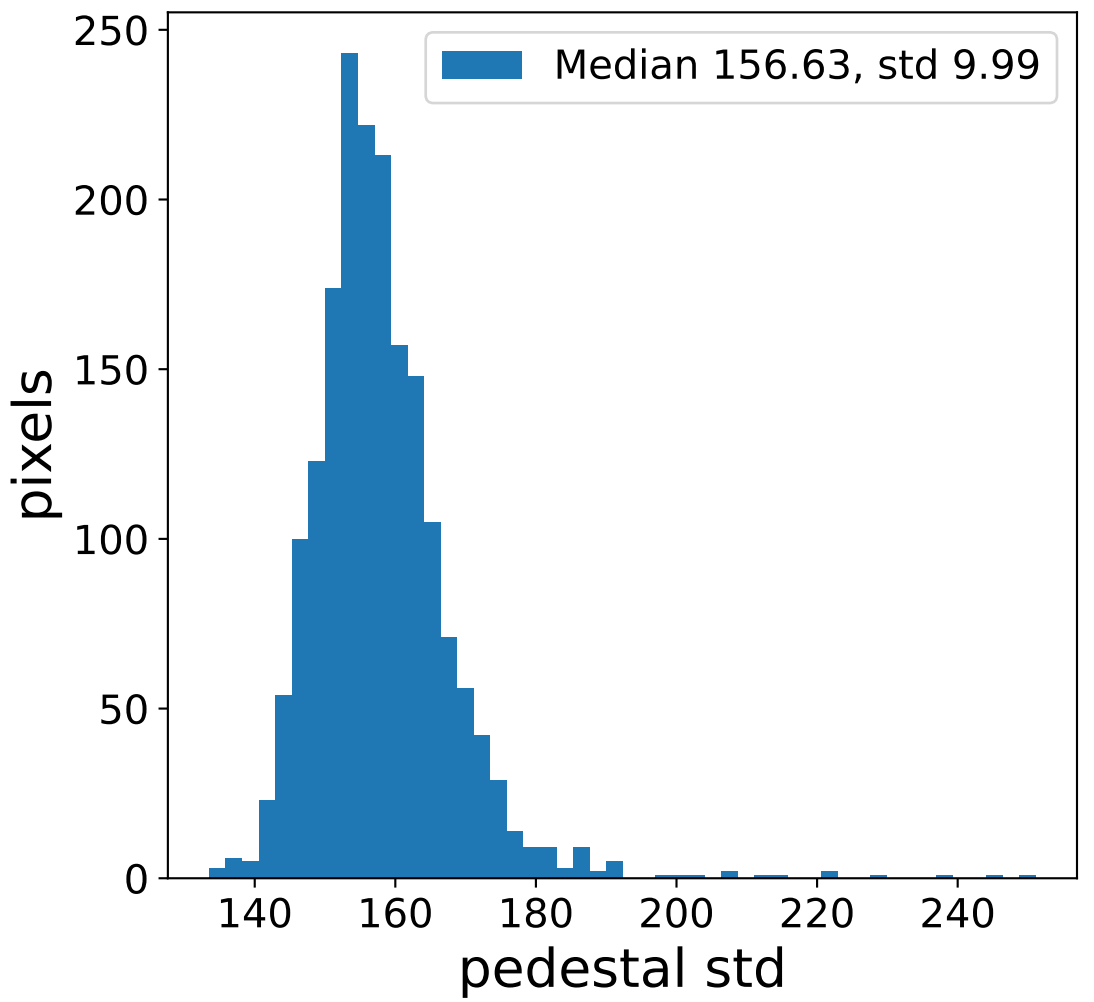

Run 7555

Run 7555

Run 7555 channel: HG

FF sample of 10000 events

pedestal sample of 10000 events

flat-fielded gain [ADC/pe]

Run 7555 channel: LG

FF sample of 10000 events

pedestal sample of 10000 events

flat-fielded gain [ADC/pe]