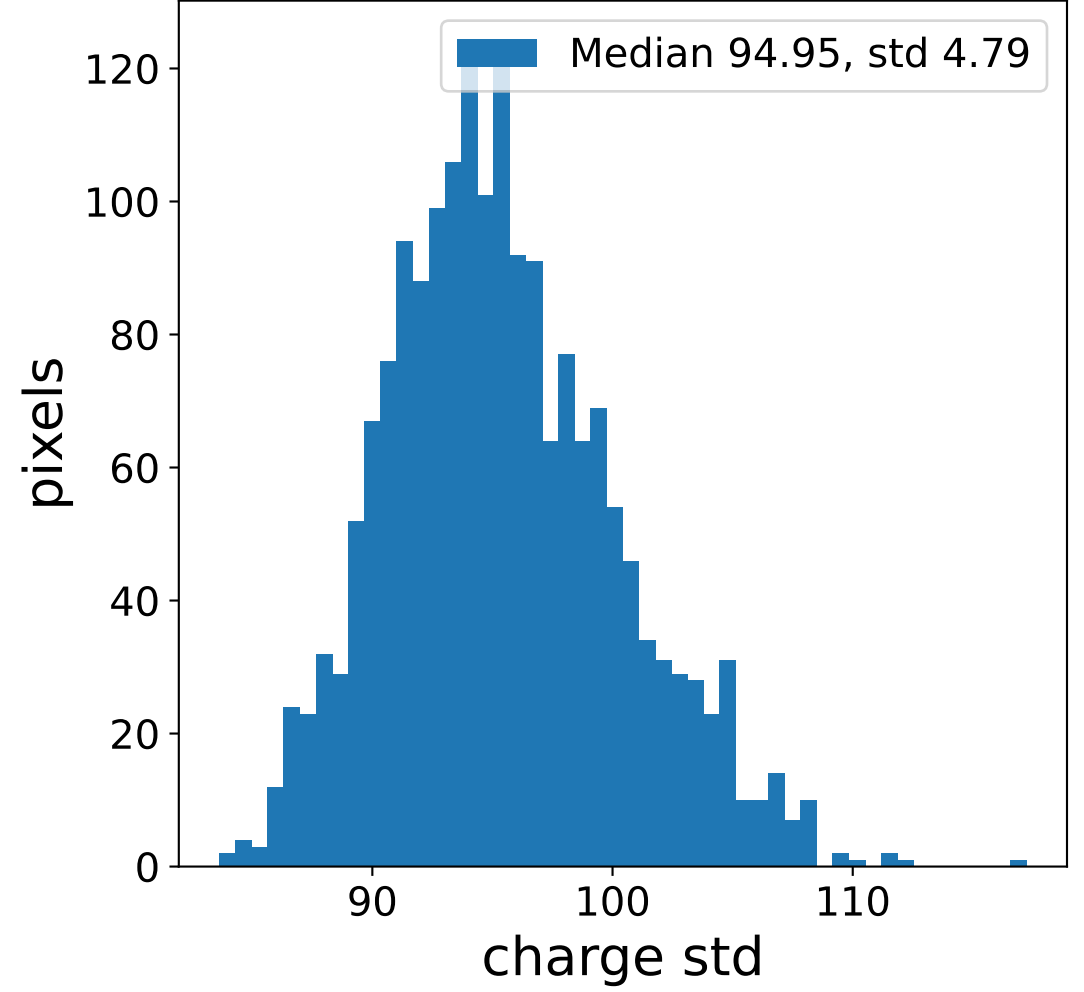

Run 7555

Run 7555

Run 7555 channel: HG

FF sample of 10000 events

pedestal sample of 10000 events

flat-fielded gain [ADC/pe]

Run 7555 channel: LG

FF sample of 10000 events

pedestal sample of 10000 events

flat-fielded gain [ADC/pe]