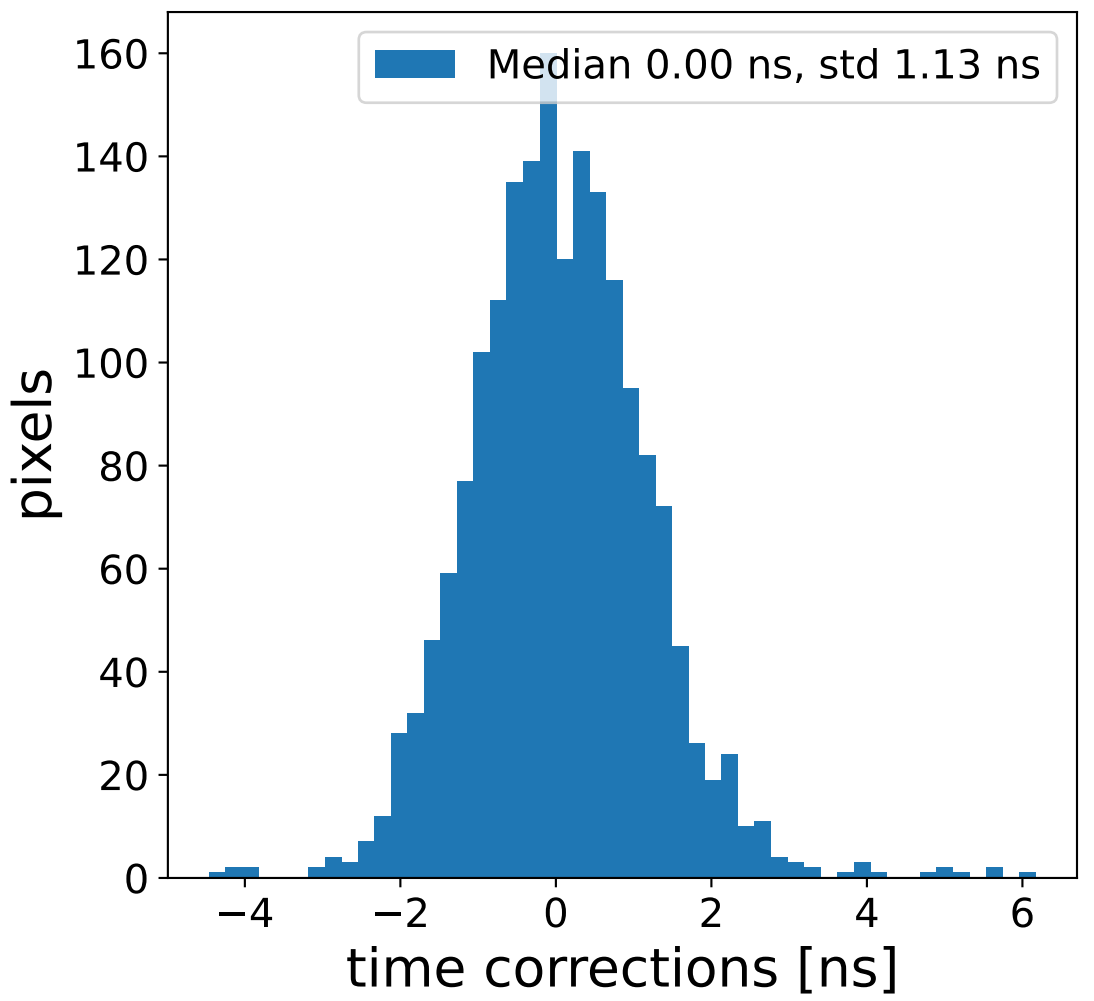

Run 7555

Run 7555

Run 7555 channel: HG

FF sample of 10000 events

pedestal sample of 10000 events

flat-fielded gain [ADC/pe]

Run 7555 channel: LG

FF sample of 10000 events

pedestal sample of 10000 events

flat-fielded gain [ADC/pe]