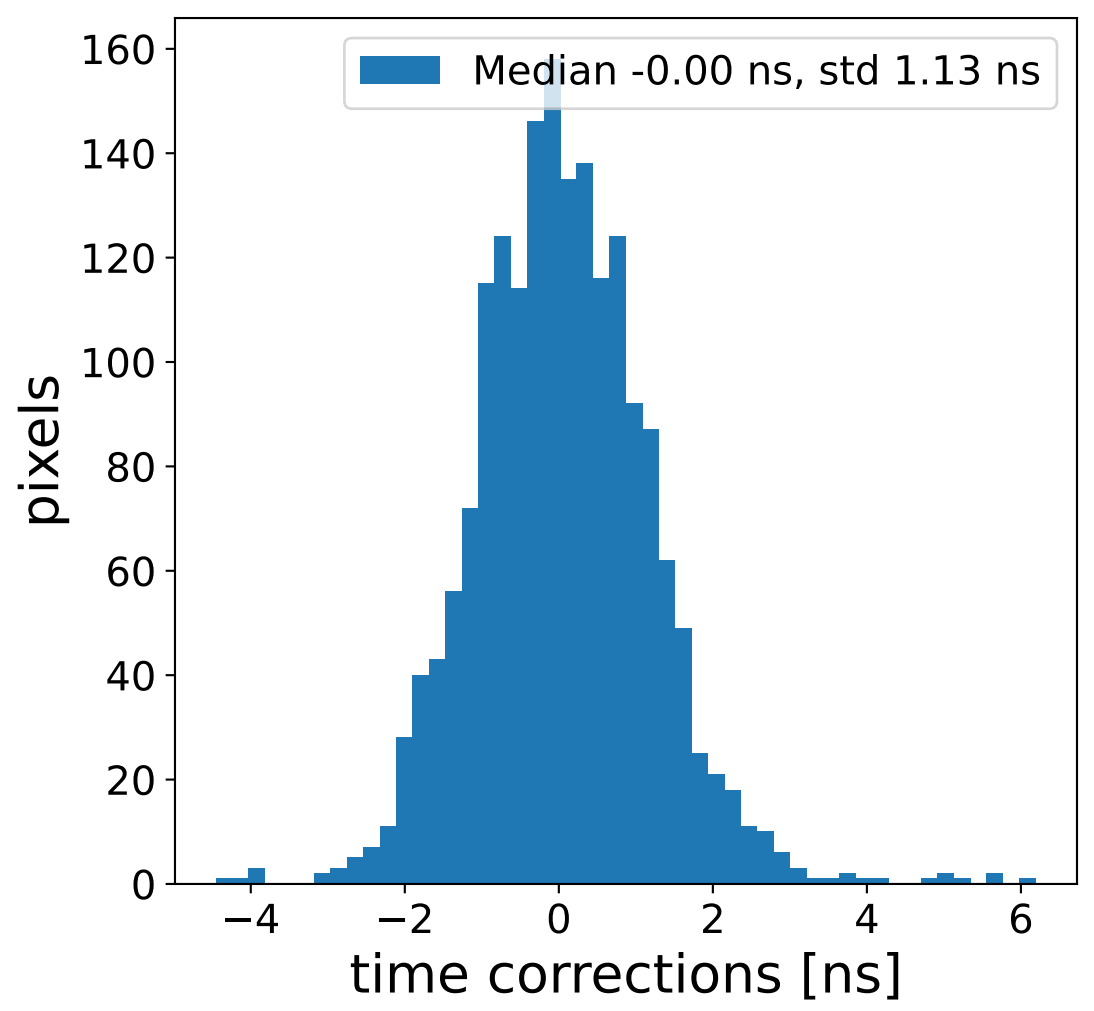

Run 7555

Run 7555

Run 7555 channel: HG

FF sample of 10000 events

pedestal sample of 10000 events

flat-fielded gain [ADC/pe]

Run 7555 channel: LG

FF sample of 10000 events

pedestal sample of 10000 events

flat-fielded gain [ADC/pe]