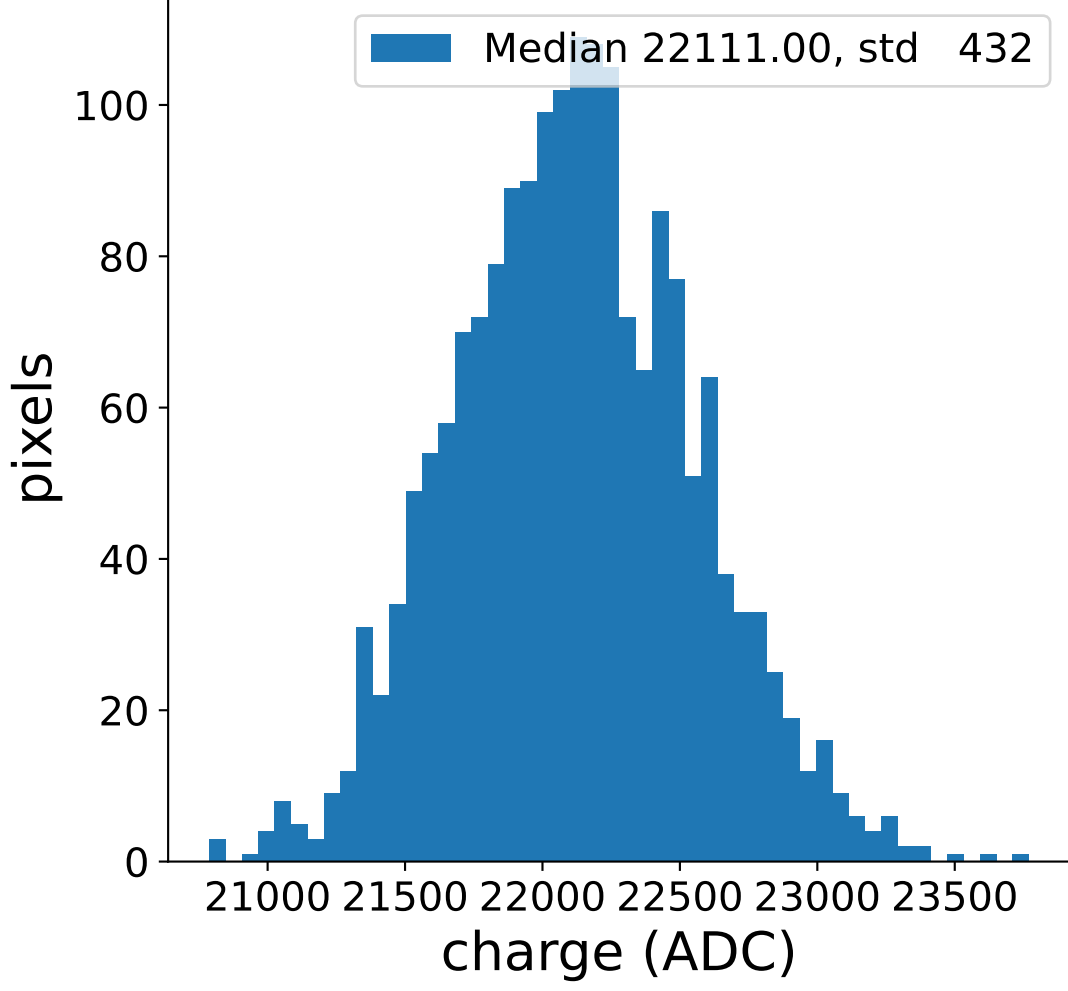

Run 7555

Run 7555

Run 7555 channel: HG

FF sample of 10000 events

pedestal sample of 10000 events

flat-fielded gain [ADC/pe]

Run 7555 channel: LG

FF sample of 10000 events

pedestal sample of 10000 events

flat-fielded gain [ADC/pe]