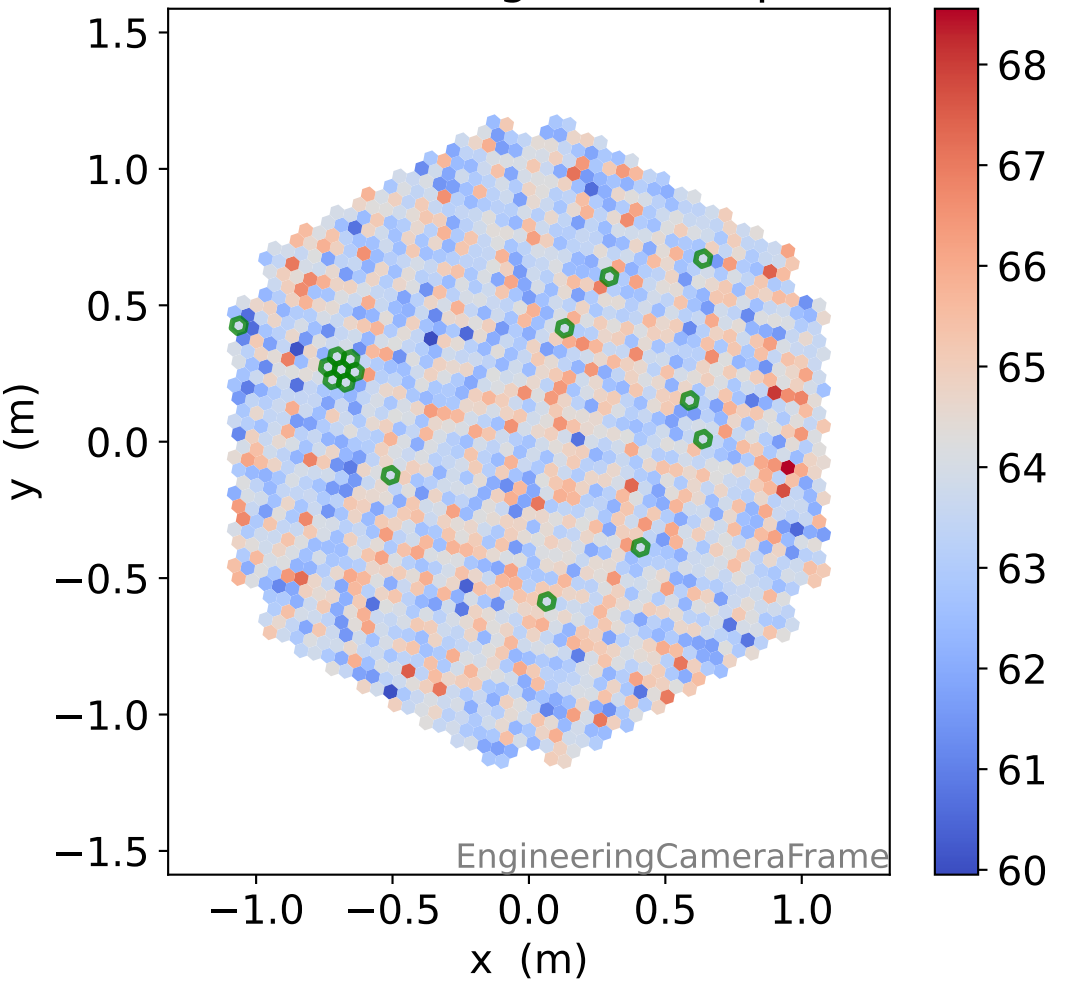

Run 7555

Run 7555

Run 7555 channel: HG

FF sample of 10000 events

pedestal sample of 10000 events

flat-fielded gain [ADC/pe]

Run 7555 channel: LG

FF sample of 10000 events

pedestal sample of 10000 events

flat-fielded gain [ADC/pe]