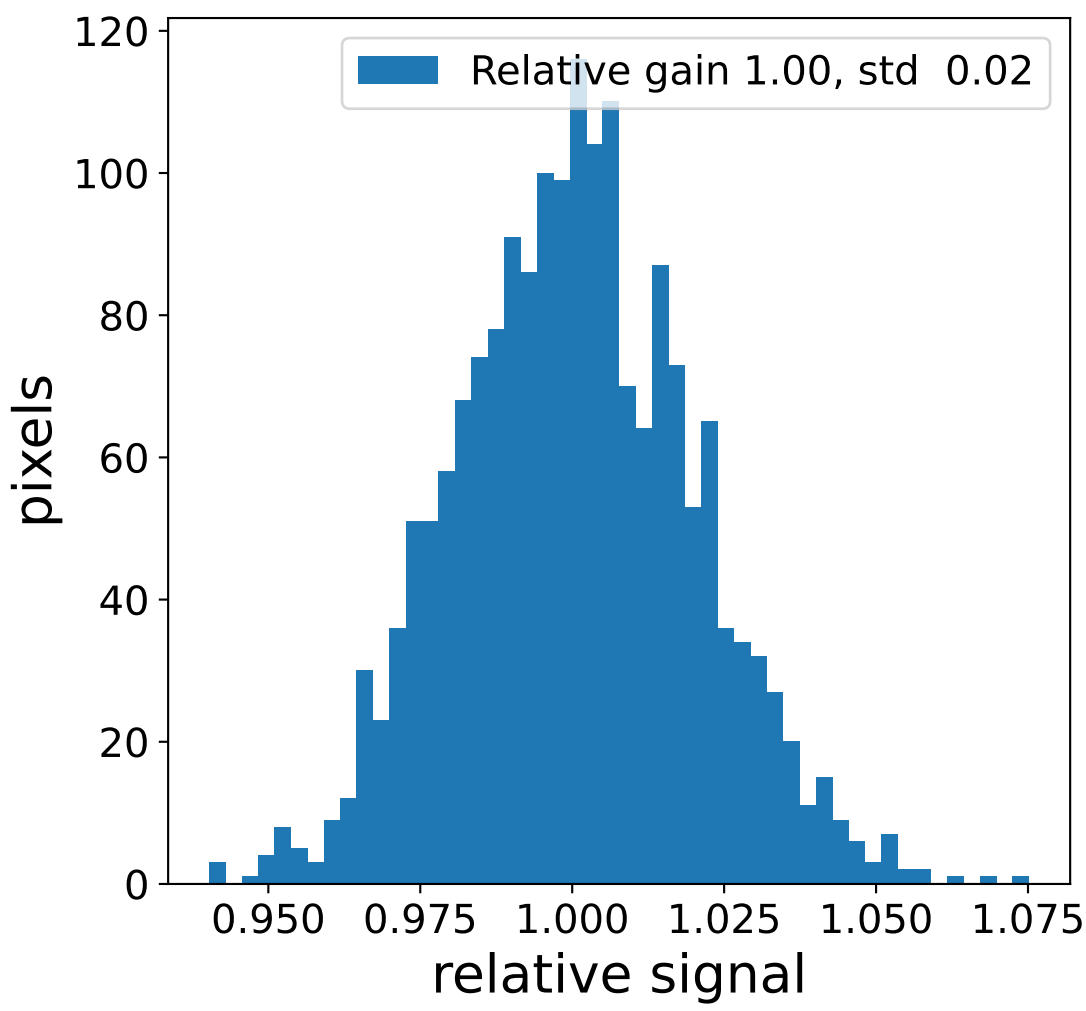

Run 7555

Run 7555

Run 7555 channel: HG

FF sample of 10000 events

pedestal sample of 10000 events

flat-fielded gain [ADC/pe]

Run 7555 channel: LG

FF sample of 10000 events

pedestal sample of 10000 events

flat-fielded gain [ADC/pe]