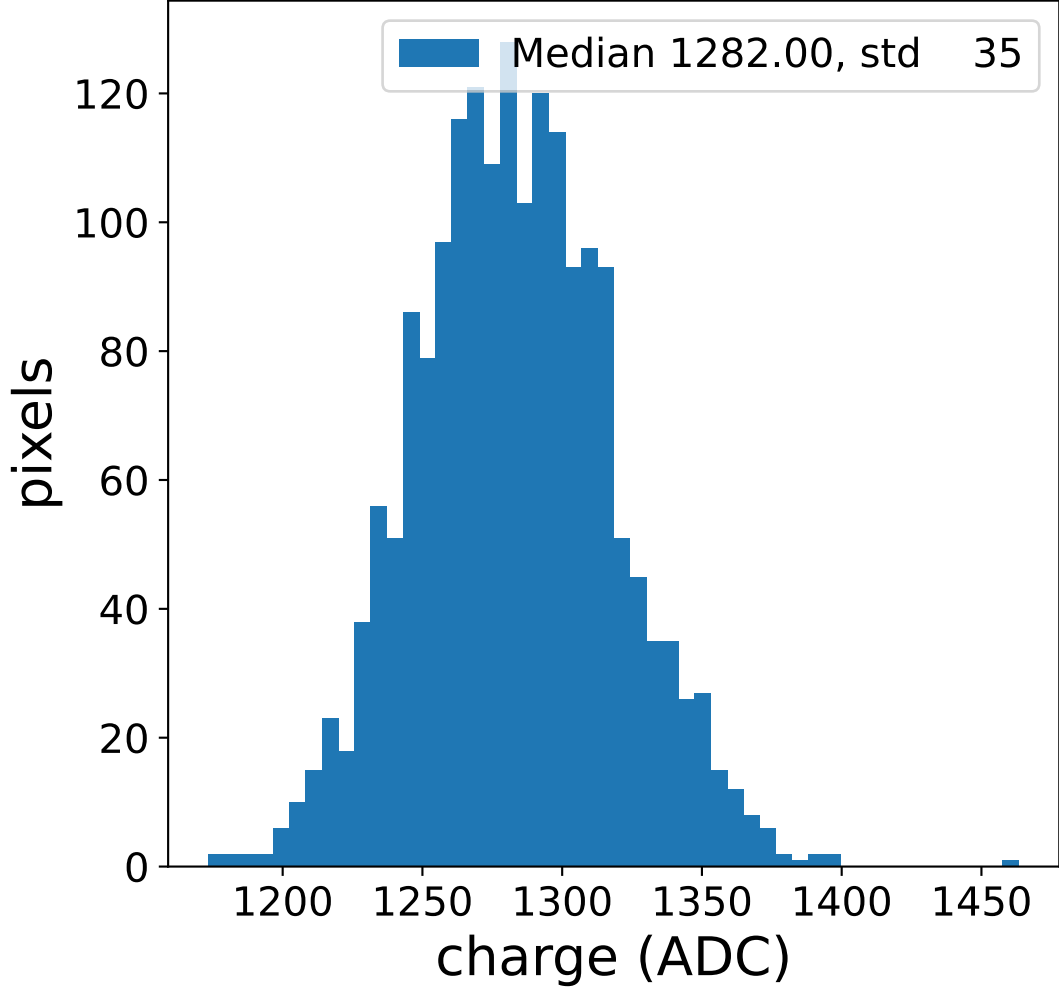

Run 7555

Run 7555

Run 7555 channel: HG

FF sample of 10000 events

pedestal sample of 10000 events

flat-fielded gain [ADC/pe]

Run 7555 channel: LG

FF sample of 10000 events

pedestal sample of 10000 events

flat-fielded gain [ADC/pe]