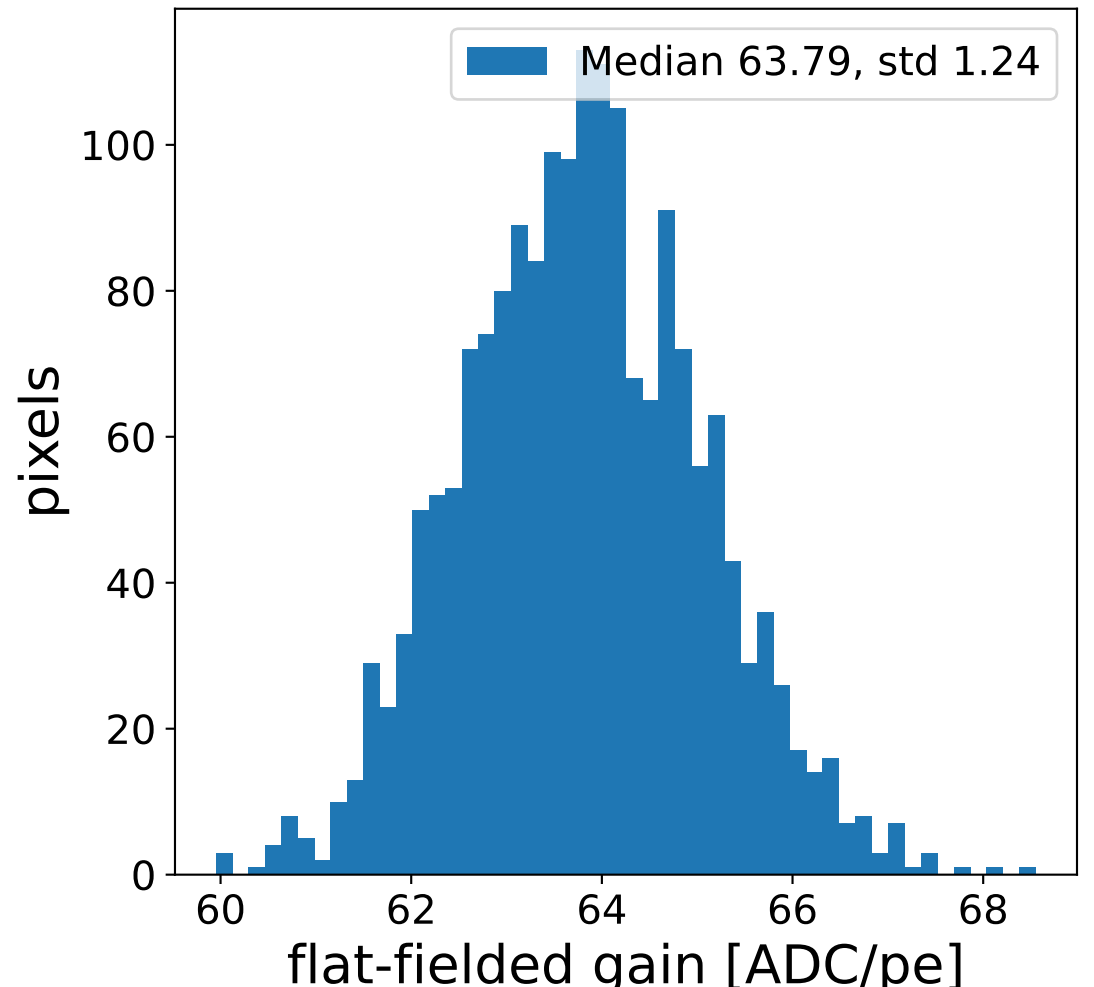

Run 7555

Run 7555

Run 7555 channel: HG

FF sample of 10000 events

pedestal sample of 10000 events

flat-fielded gain [ADC/pe]

Run 7555 channel: LG

FF sample of 10000 events

pedestal sample of 10000 events

flat-fielded gain [ADC/pe]