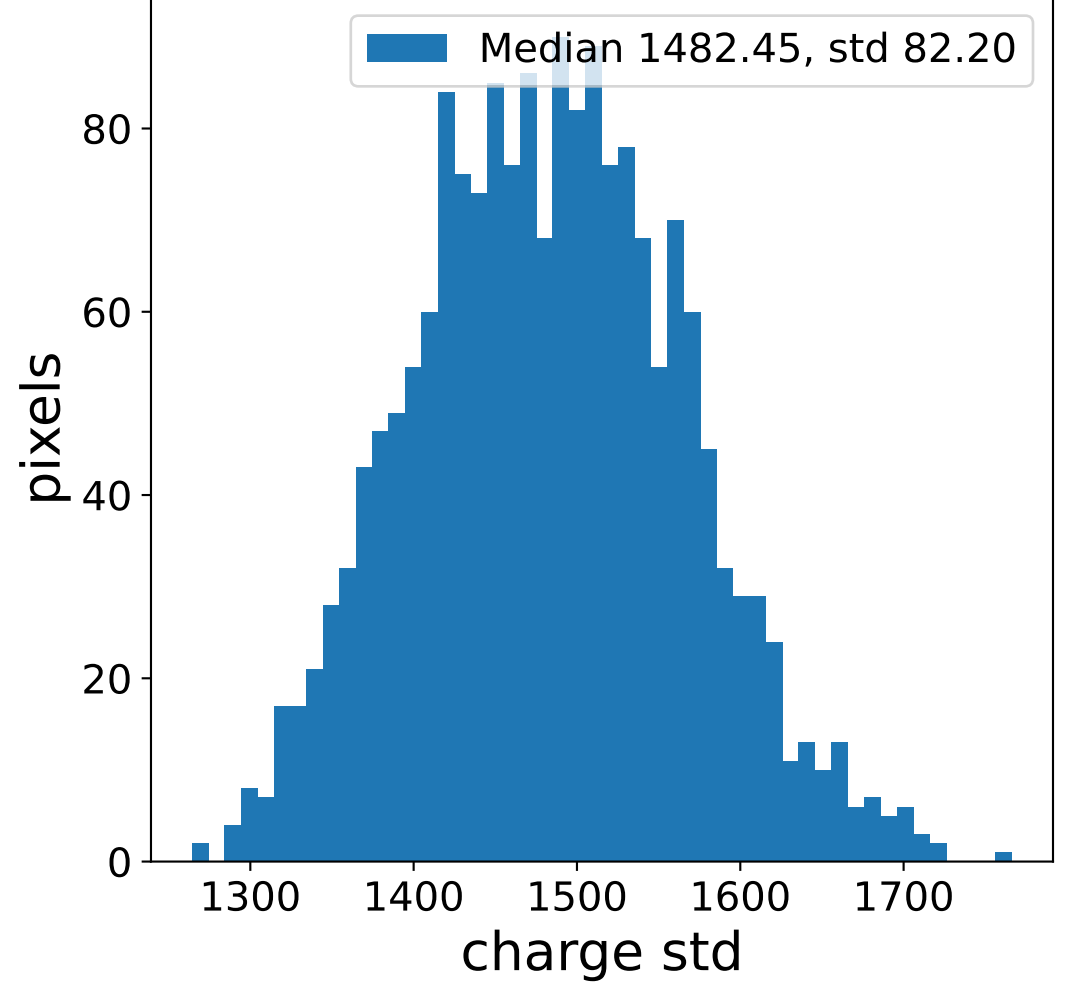

Run 7555

Run 7555

Run 7555 channel: HG

FF sample of 10000 events

pedestal sample of 10000 events

flat-fielded gain [ADC/pe]

Run 7555 channel: LG

FF sample of 10000 events

pedestal sample of 10000 events

flat-fielded gain [ADC/pe]