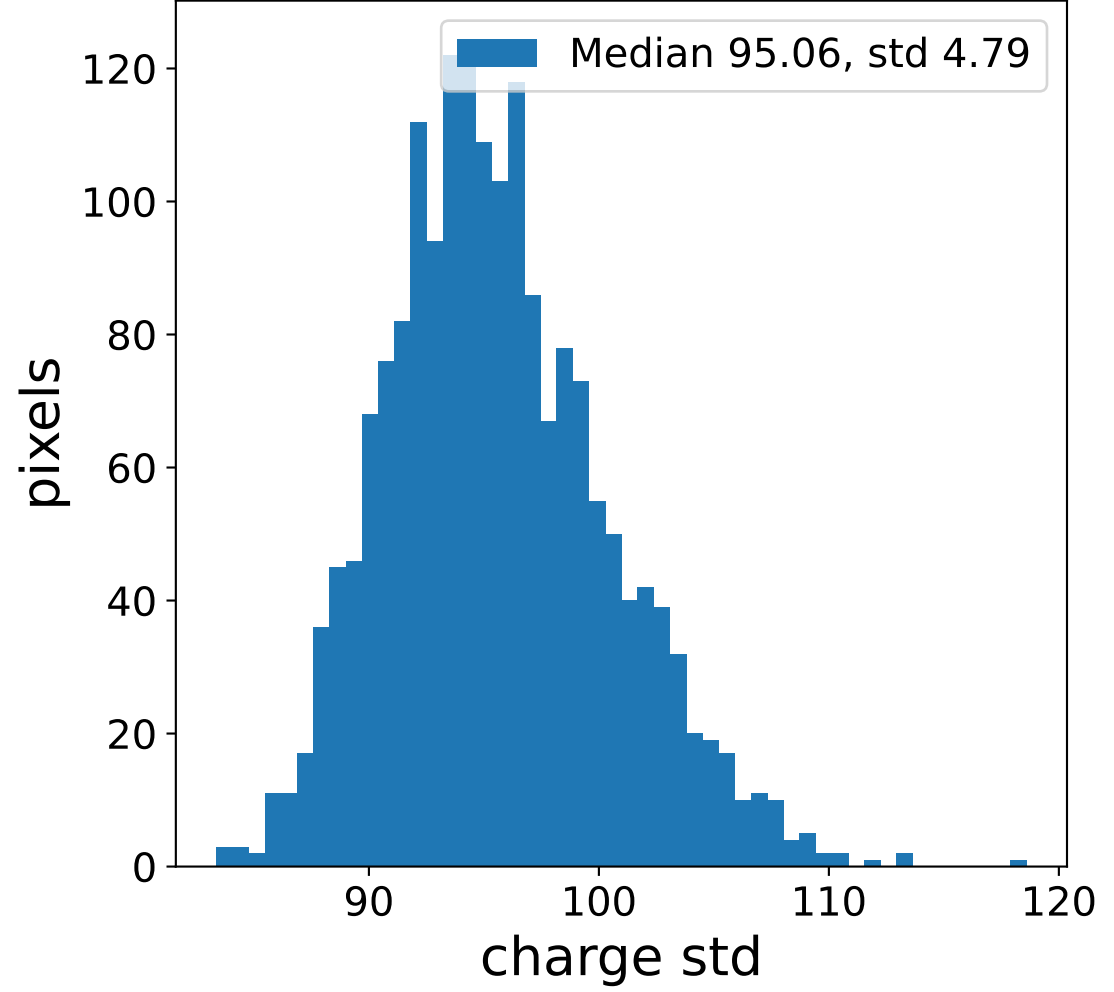

Run 7555

Run 7555

Run 7555 channel: HG

FF sample of 10000 events

pedestal sample of 10000 events

flat-fielded gain [ADC/pe]

Run 7555 channel: LG

FF sample of 10000 events

pedestal sample of 10000 events

flat-fielded gain [ADC/pe]