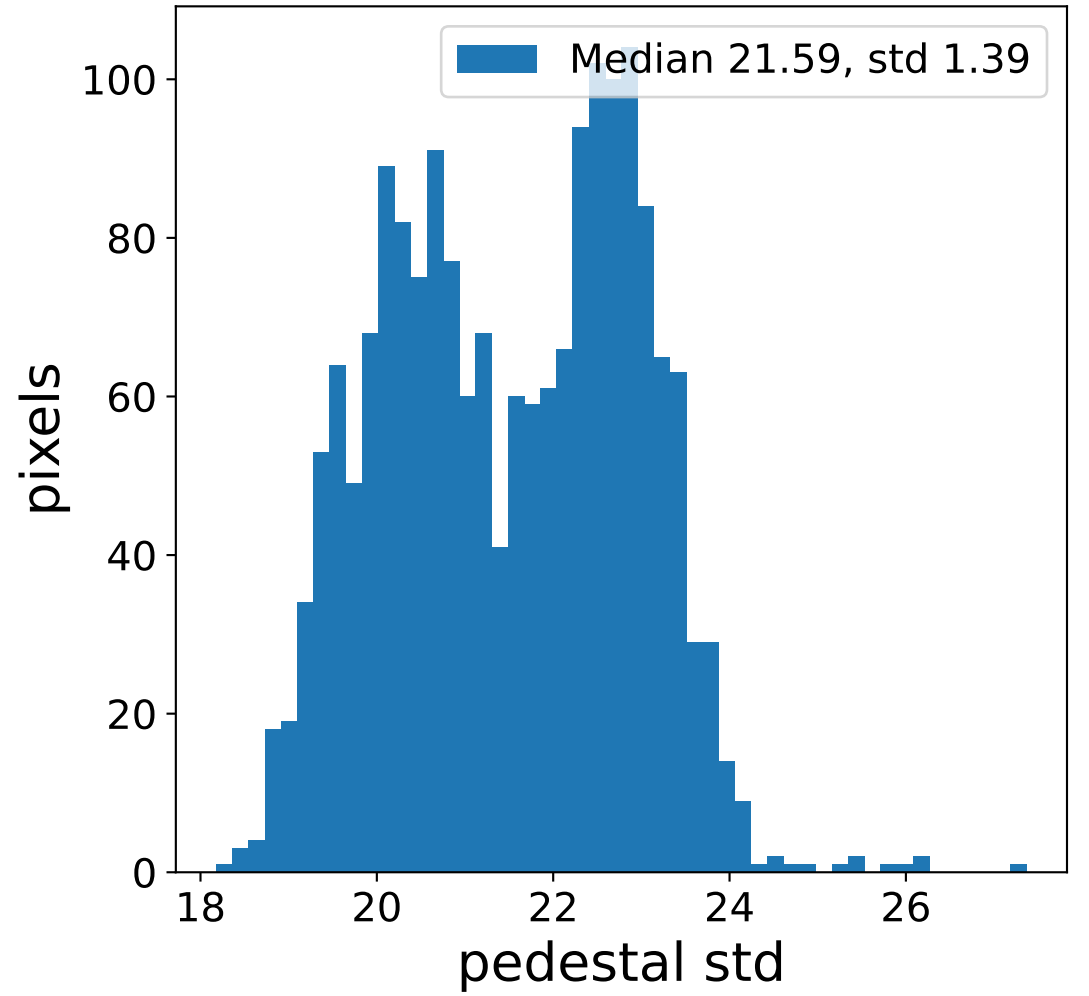

Run 7555

Run 7555

Run 7555 channel: HG

FF sample of 10000 events

pedestal sample of 10000 events

flat-fielded gain [ADC/pe]

Run 7555 channel: LG

FF sample of 10000 events

pedestal sample of 10000 events

flat-fielded gain [ADC/pe]