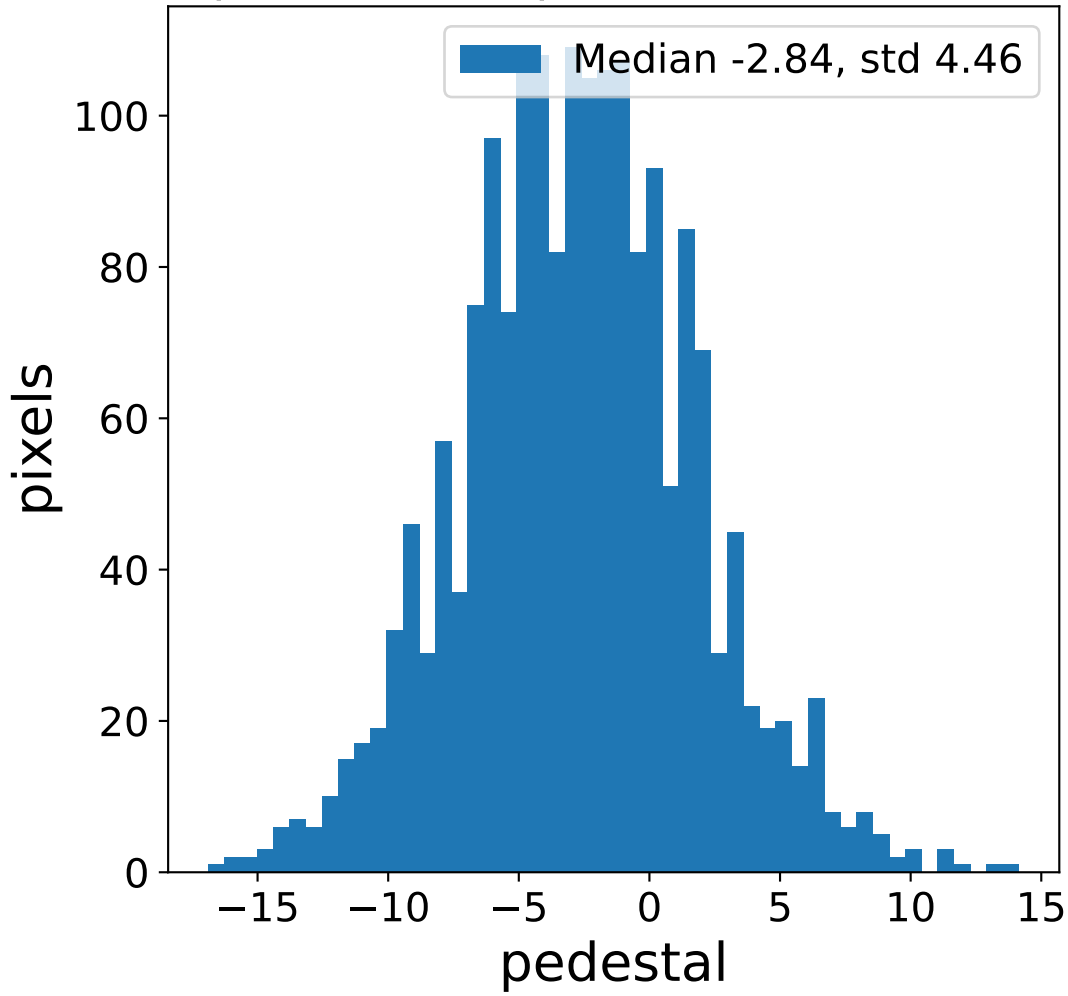

Run 7555

Run 7555

Run 7555 channel: HG

FF sample of 10000 events

pedestal sample of 10000 events

flat-fielded gain [ADC/pe]

Run 7555 channel: LG

FF sample of 10000 events

pedestal sample of 10000 events

flat-fielded gain [ADC/pe]