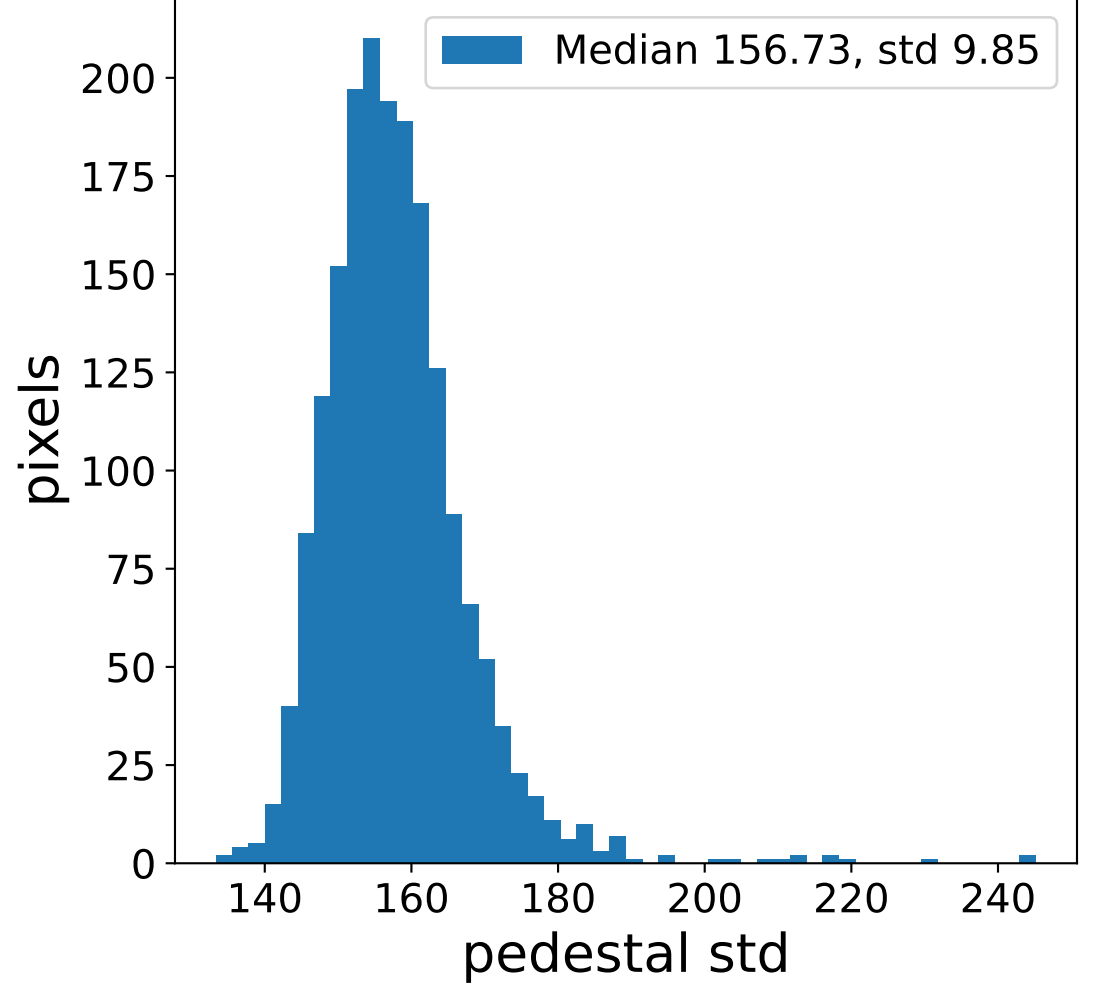

Run 7555

Run 7555

Run 7555 channel: HG

FF sample of 10000 events

pedestal sample of 10000 events

flat-fielded gain [ADC/pe]

Run 7555 channel: LG

FF sample of 10000 events

pedestal sample of 10000 events

flat-fielded gain [ADC/pe]