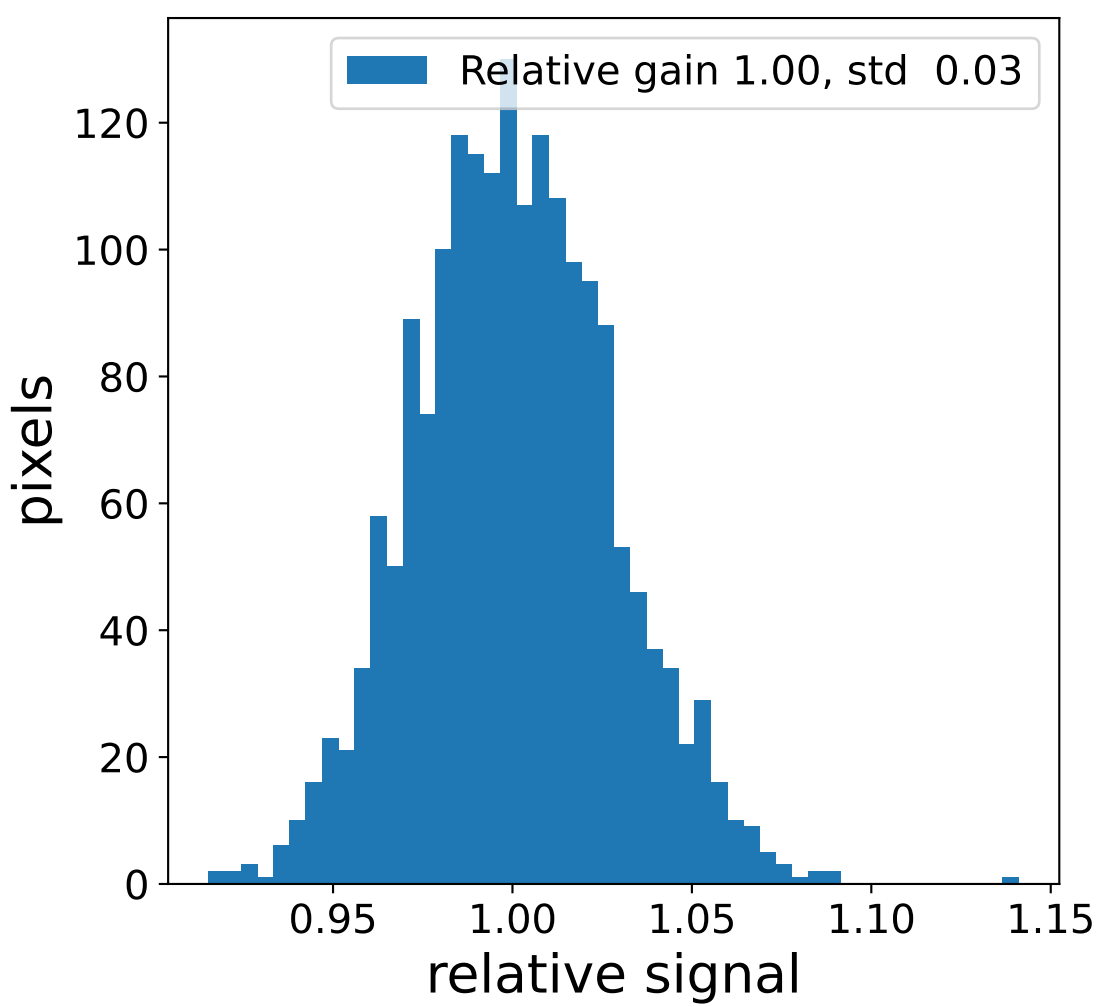

Run 7555

Run 7555

Run 7555 channel: HG

FF sample of 10000 events

pedestal sample of 10000 events

flat-fielded gain [ADC/pe]

Run 7555 channel: LG

FF sample of 10000 events

pedestal sample of 10000 events

flat-fielded gain [ADC/pe]