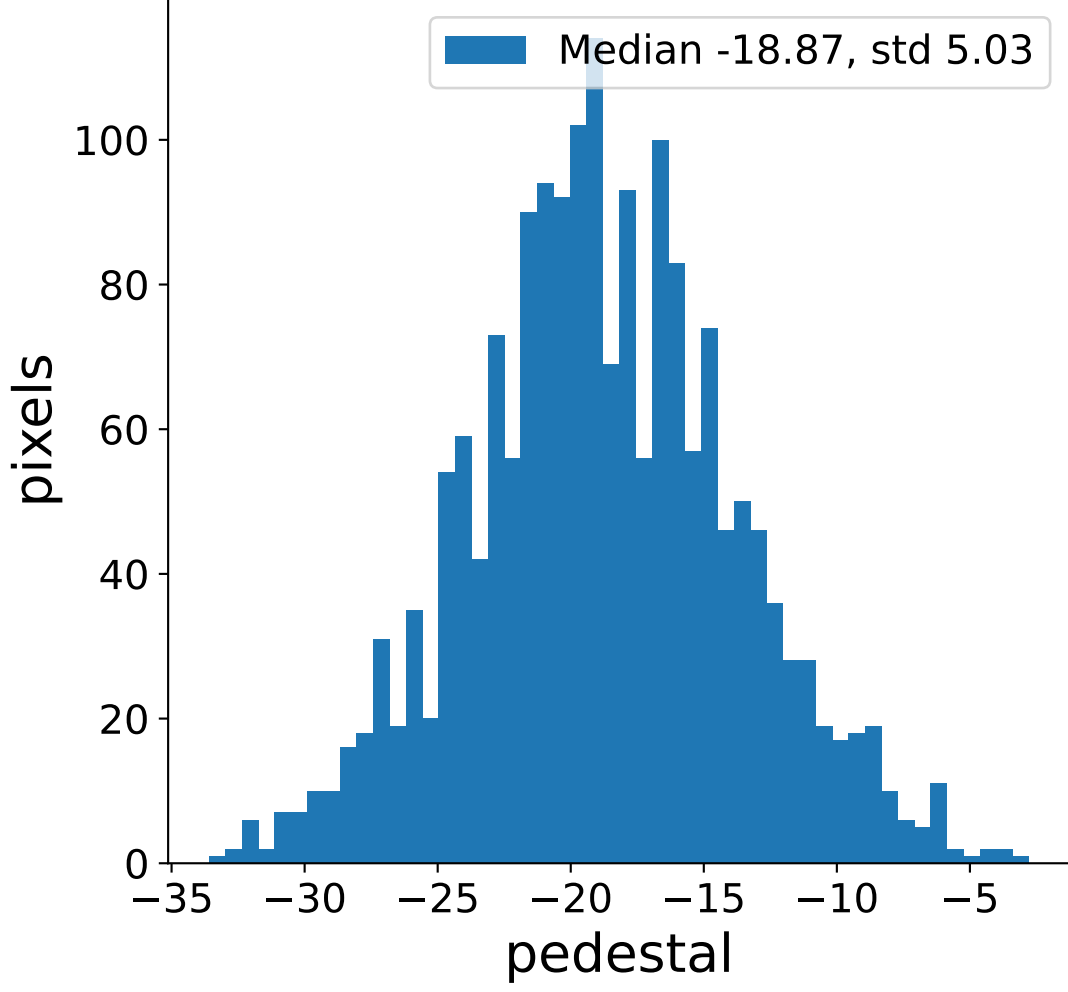

Run 7555

Run 7555

Run 7555 channel: HG

FF sample of 10000 events

pedestal sample of 10000 events

flat-fielded gain [ADC/pe]

Run 7555 channel: LG

FF sample of 10000 events

pedestal sample of 10000 events

flat-fielded gain [ADC/pe]