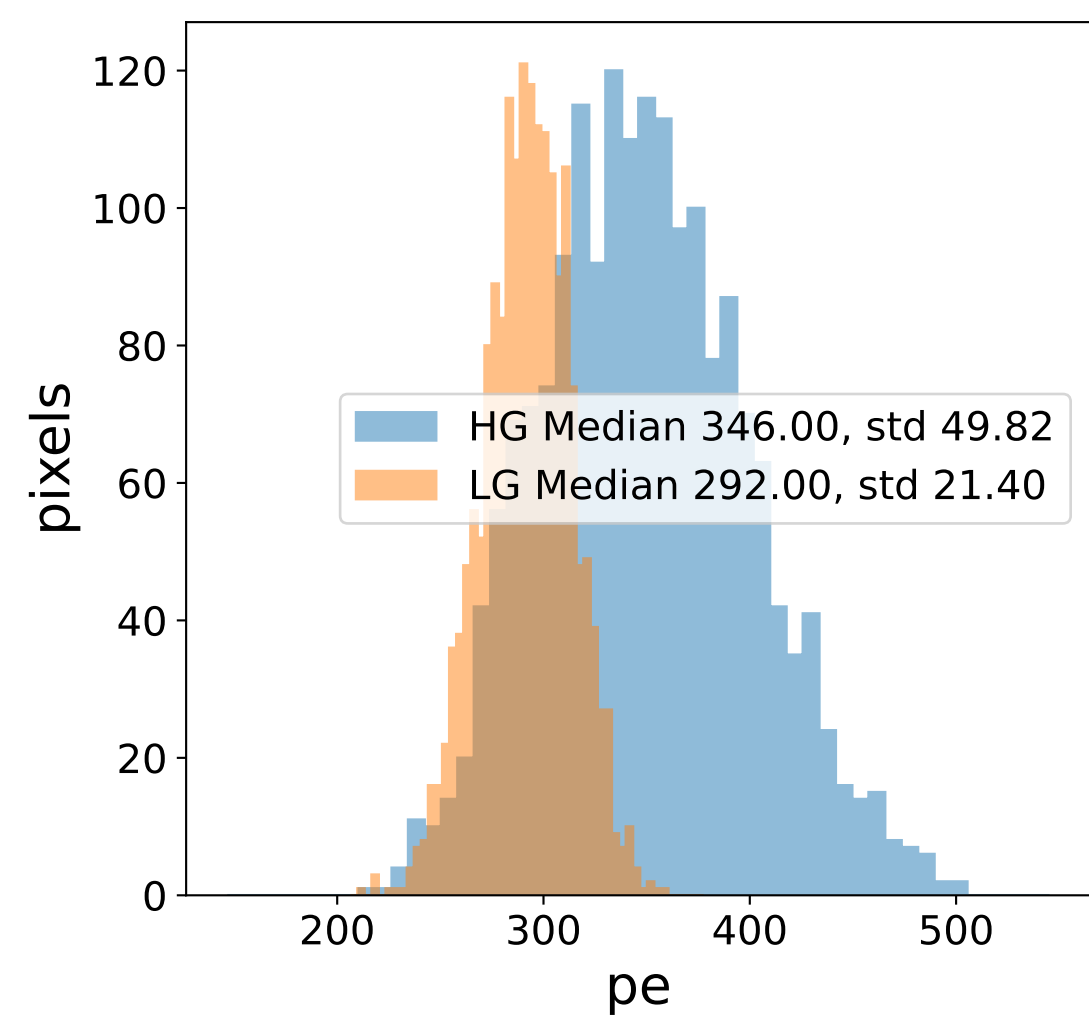

Run 7555

Run 7555

Run 7555 channel: HG

FF sample of 10000 events

pedestal sample of 10000 events

flat-fielded gain [ADC/pe]

Run 7555 channel: LG

FF sample of 10000 events

pedestal sample of 10000 events

flat-fielded gain [ADC/pe]