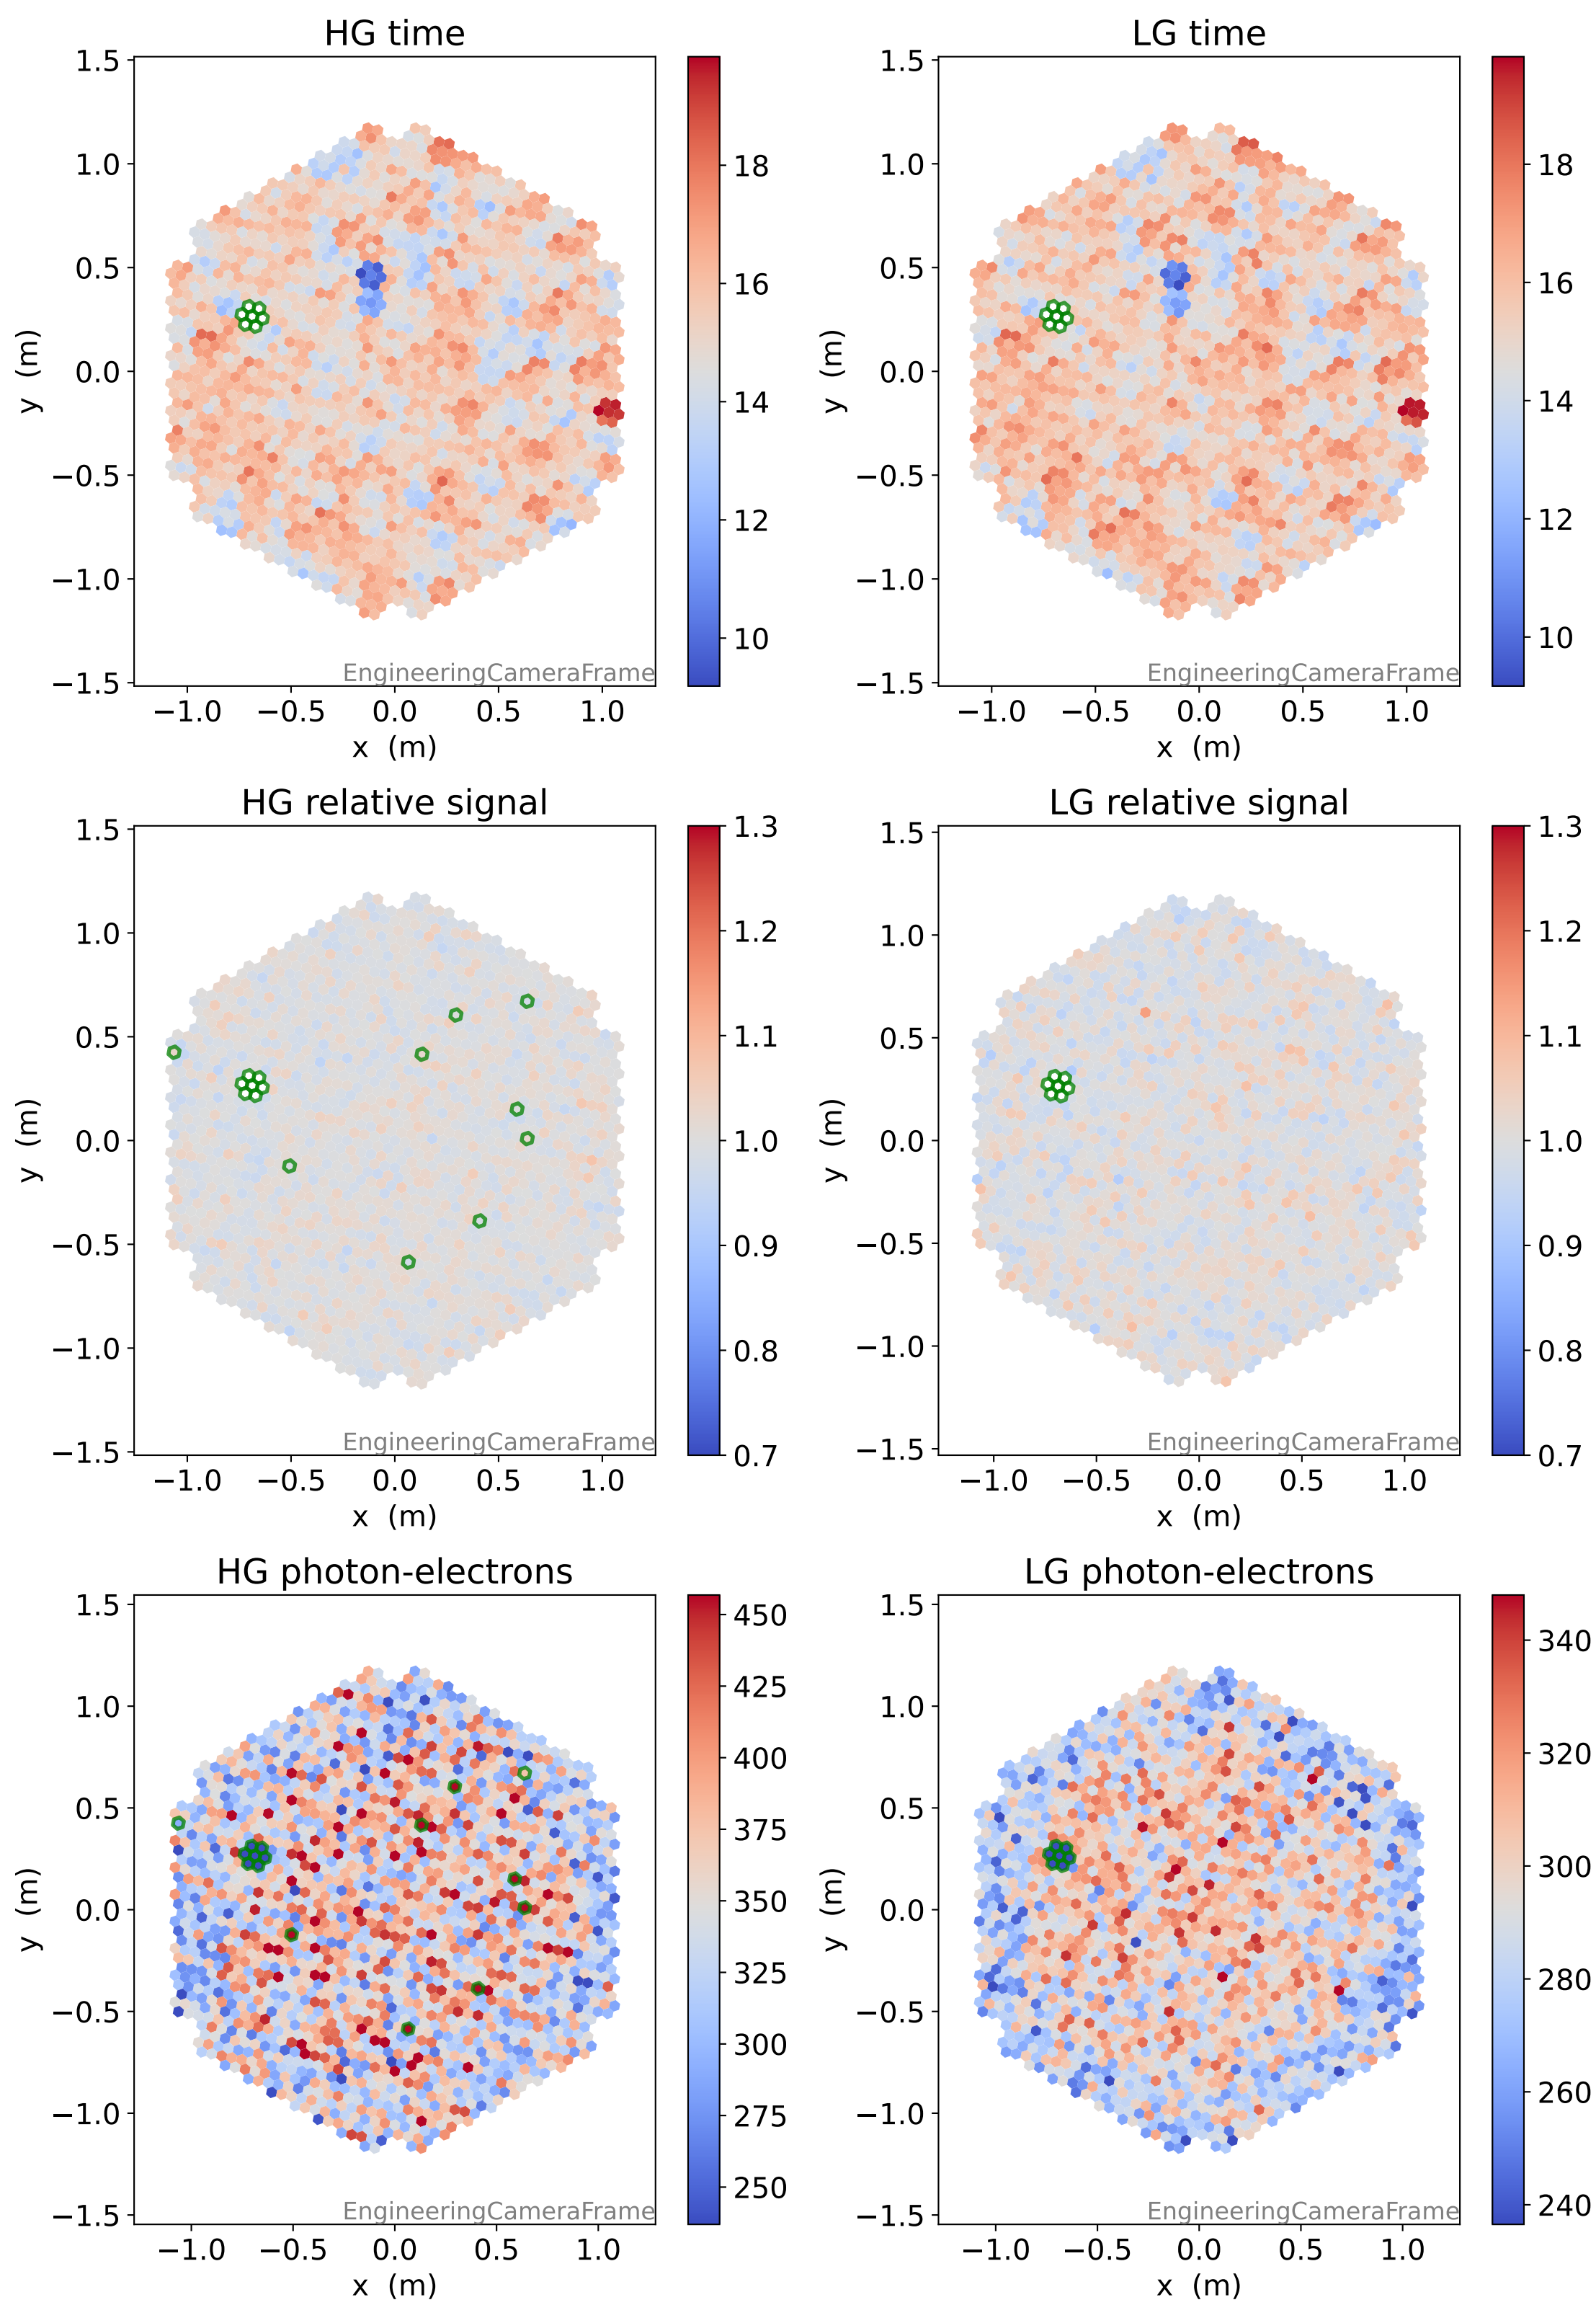

Run 7555

Run 7555

Run 7555 channel: HG

FF sample of 10000 events

pedestal sample of 10000 events

flat-fielded gain [ADC/pe]

Run 7555 channel: LG

FF sample of 10000 events

pedestal sample of 10000 events

flat-fielded gain [ADC/pe]