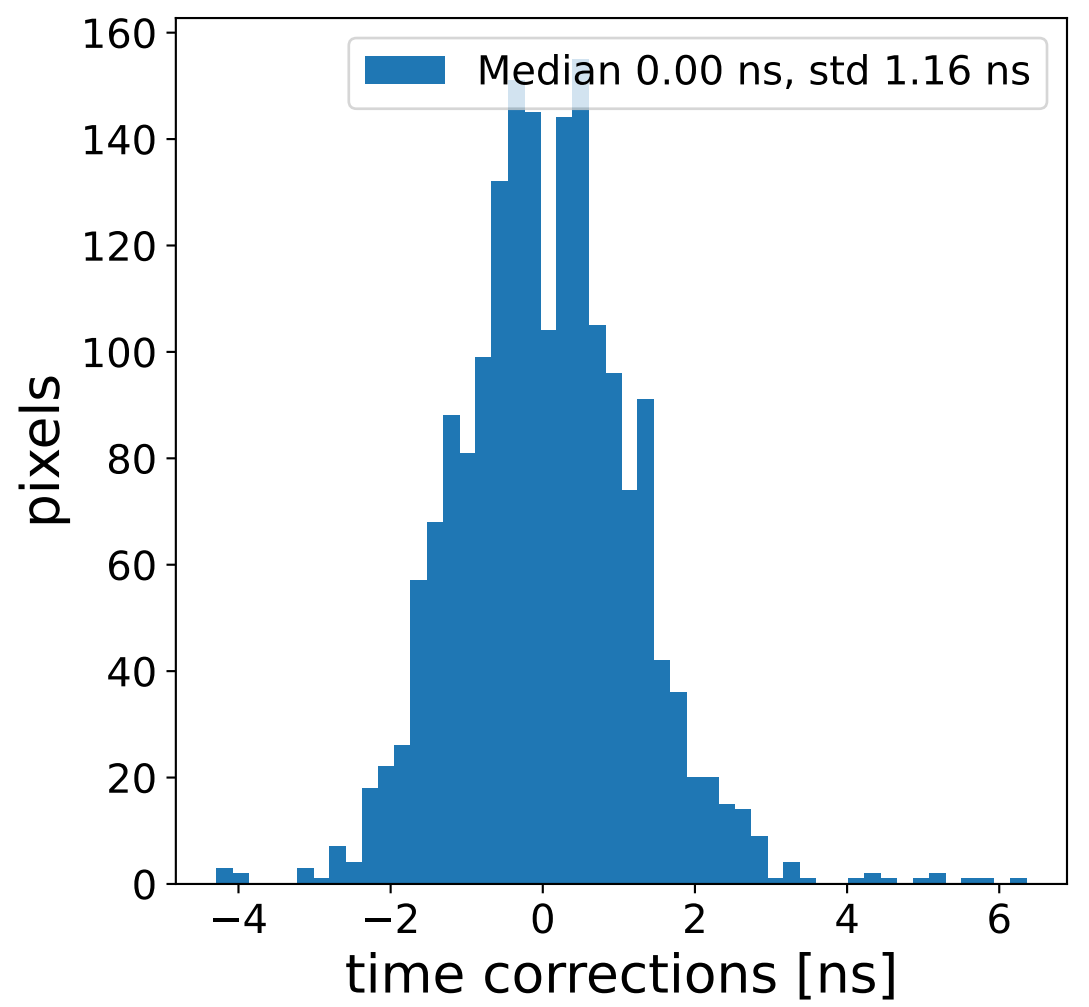

Run 7555

Run 7555

Run 7555 channel: HG

FF sample of 10000 events

pedestal sample of 10000 events

flat-fielded gain [ADC/pe]

Run 7555 channel: LG

FF sample of 10000 events

pedestal sample of 10000 events

flat-fielded gain [ADC/pe]