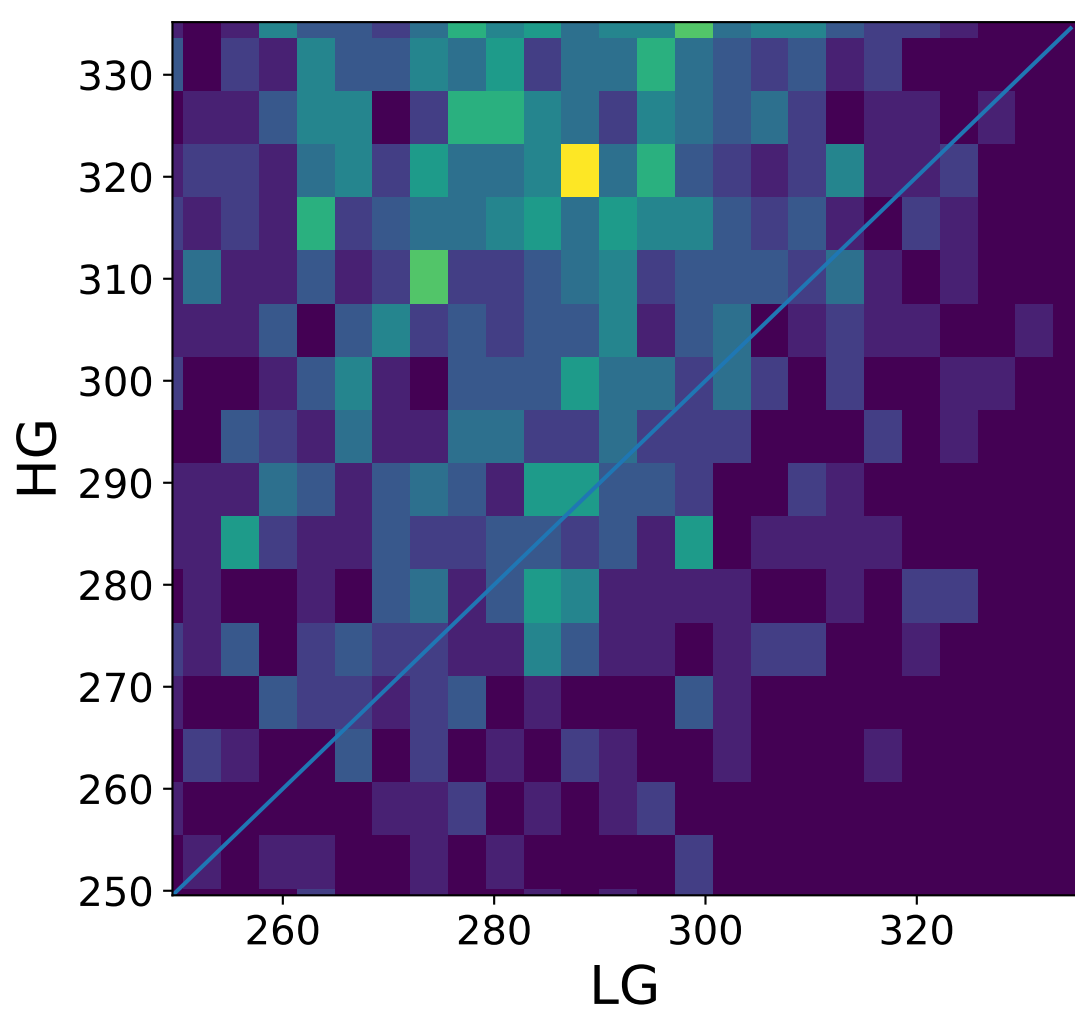

Run 7555

Run 7555

Run 7555 channel: HG

FF sample of 10000 events

pedestal sample of 10000 events

flat-fielded gain [ADC/pe]

Run 7555 channel: LG

FF sample of 10000 events

pedestal sample of 10000 events

flat-fielded gain [ADC/pe]