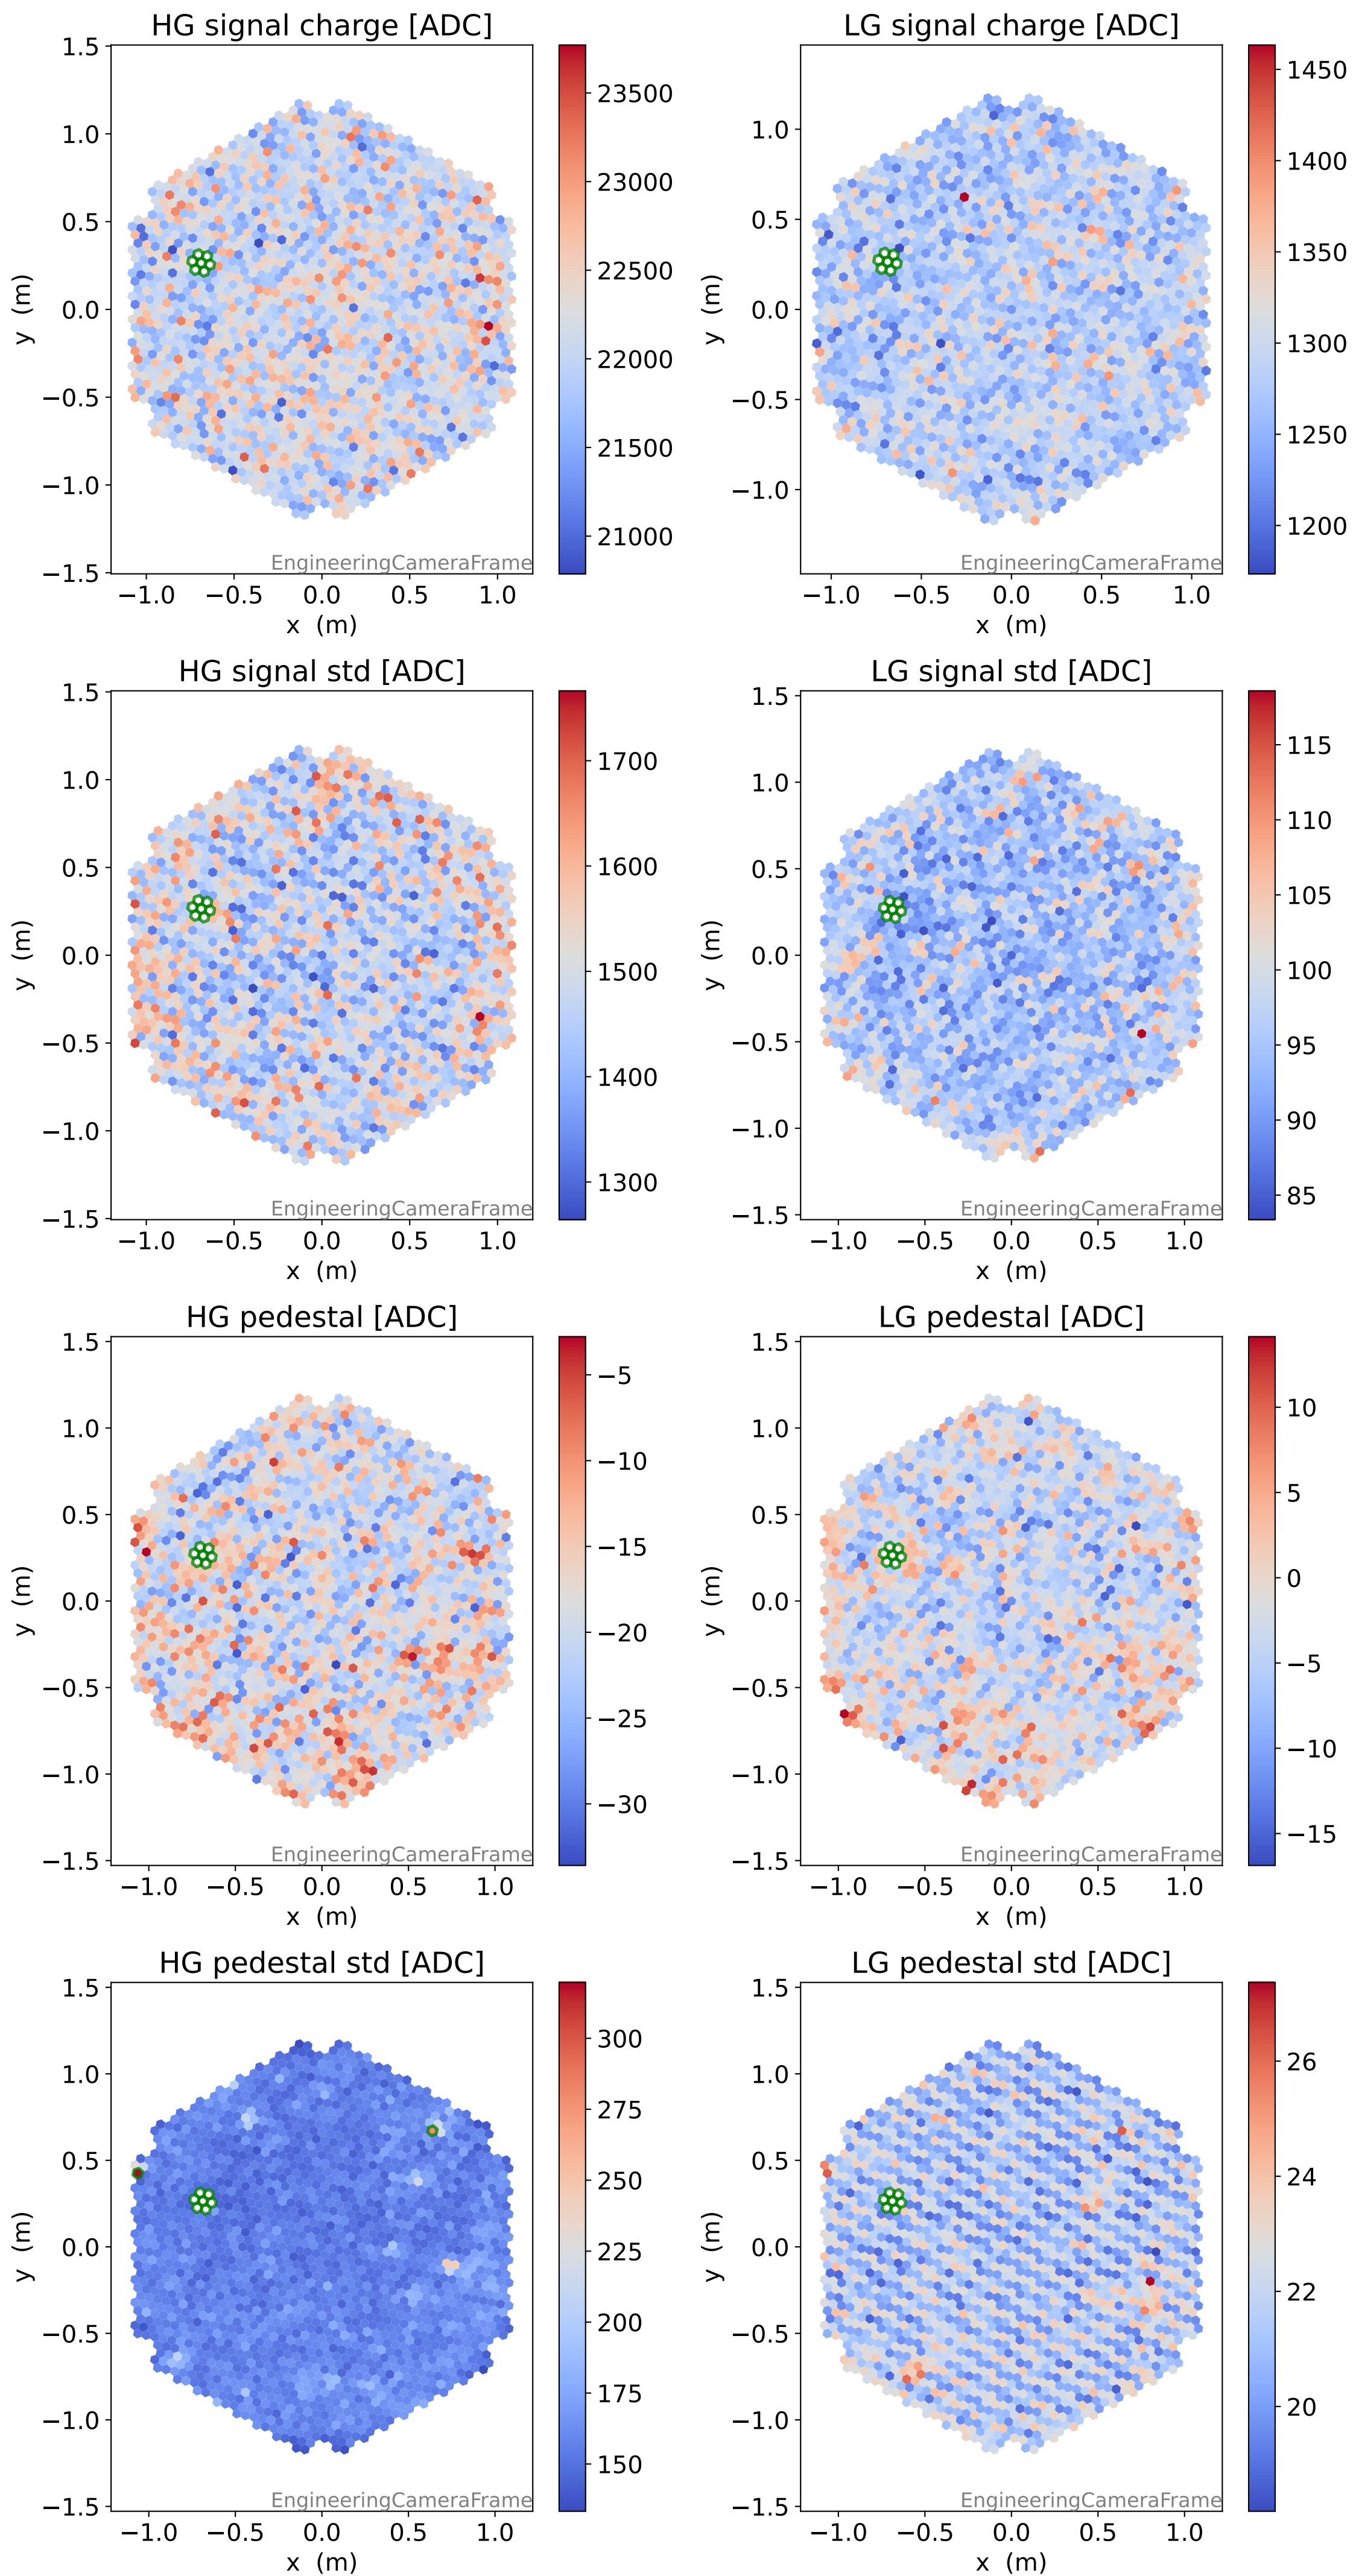

Run 7555

Run 7555

Run 7555 channel: HG

FF sample of 10000 events

pedestal sample of 10000 events

flat-fielded gain [ADC/pe]

Run 7555 channel: LG

FF sample of 10000 events

pedestal sample of 10000 events

flat-fielded gain [ADC/pe]