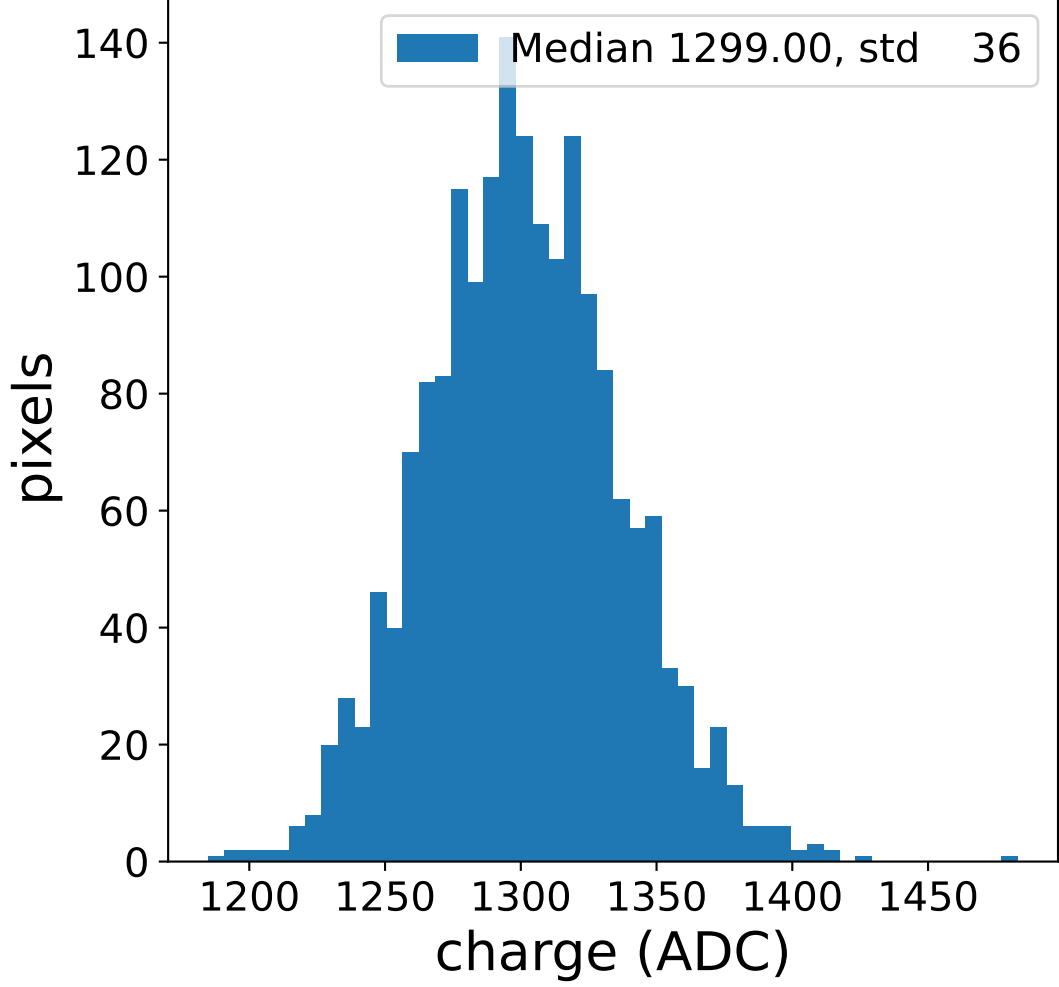

Run 7555

Run 7555

Run 7555 channel: HG

FF sample of 10000 events

pedestal sample of 10000 events

flat-fielded gain [ADC/pe]

Run 7555 channel: LG

FF sample of 10000 events

pedestal sample of 10000 events

flat-fielded gain [ADC/pe]