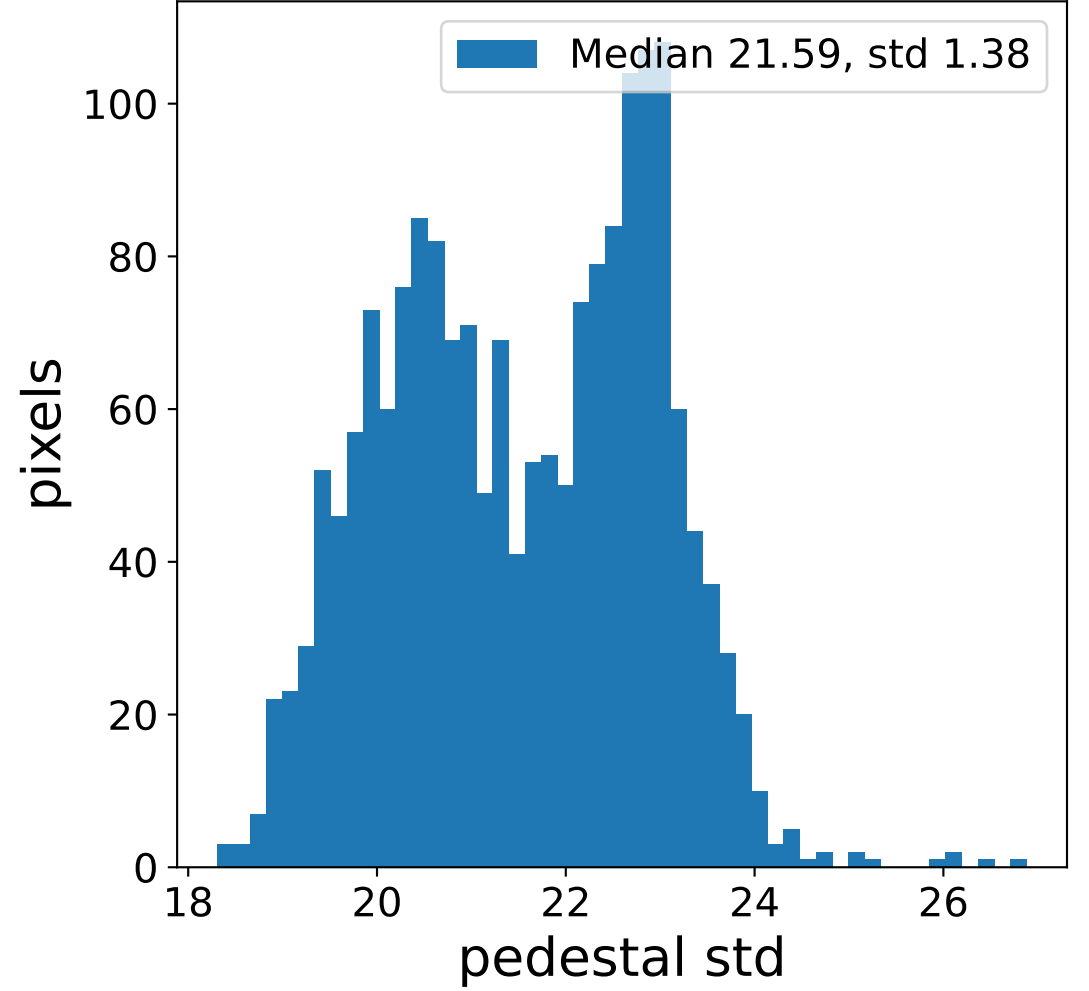

Run 7555

Run 7555

Run 7555 channel: HG

FF sample of 10000 events

pedestal sample of 10000 events

flat-fielded gain [ADC/pe]

Run 7555 channel: LG

FF sample of 10000 events

pedestal sample of 10000 events

flat-fielded gain [ADC/pe]