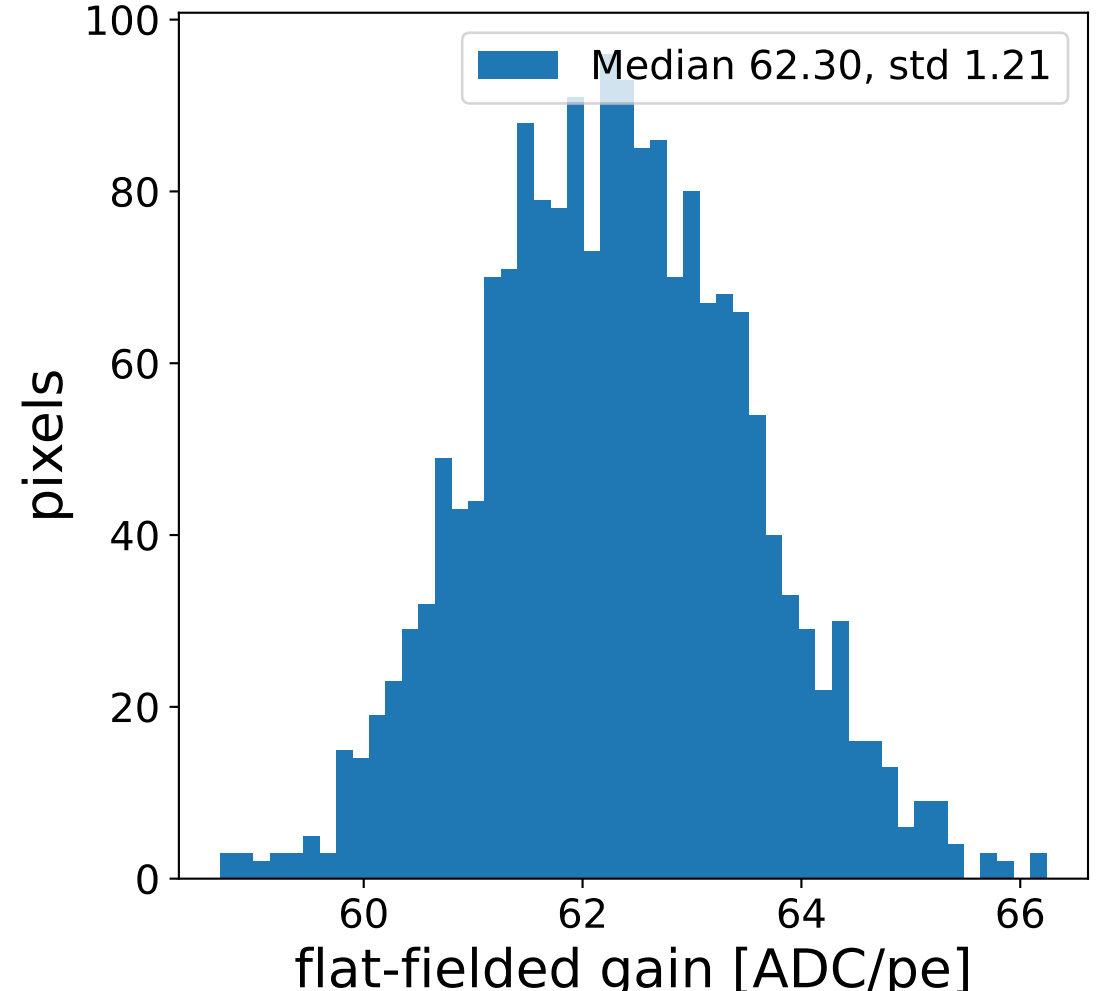

Run 7555

Run 7555

Run 7555 channel: HG

FF sample of 10000 events

pedestal sample of 10000 events

flat-fielded gain [ADC/pe]

Run 7555 channel: LG

FF sample of 10000 events

pedestal sample of 10000 events

flat-fielded gain [ADC/pe]