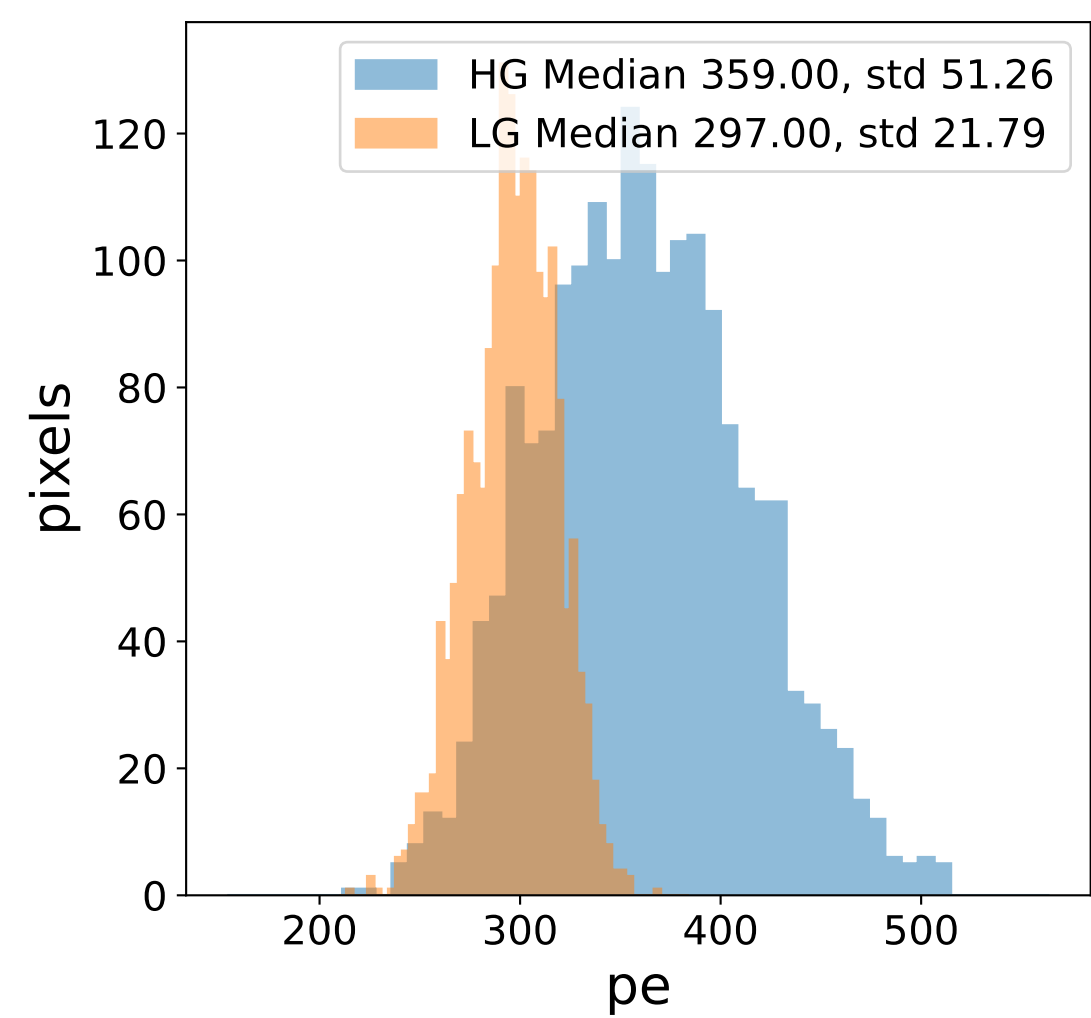

Run 7555

Run 7555

Run 7555 channel: HG

FF sample of 10000 events

pedestal sample of 10000 events

flat-fielded gain [ADC/pe]

Run 7555 channel: LG

FF sample of 10000 events

pedestal sample of 10000 events

flat-fielded gain [ADC/pe]