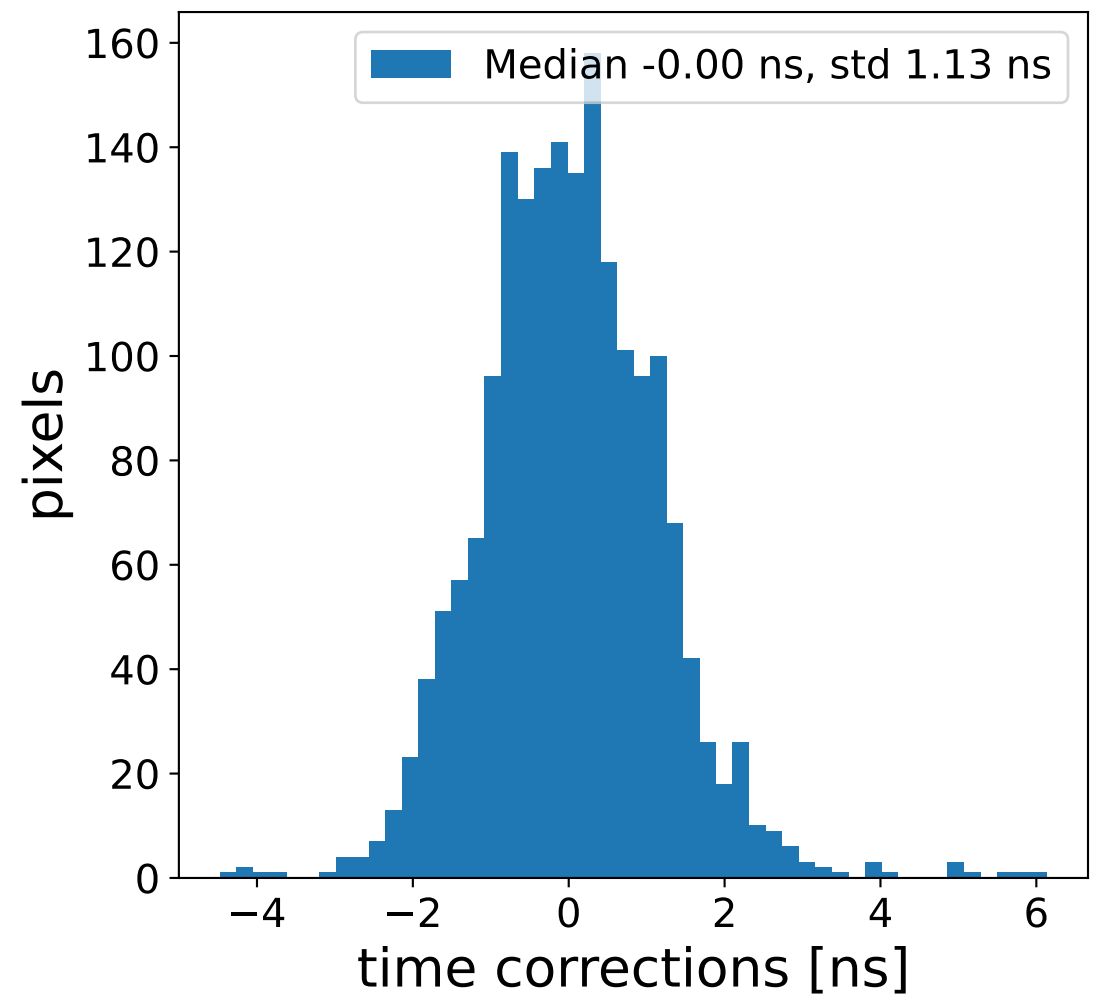

Run 7555

Run 7555

Run 7555 channel: HG

FF sample of 10000 events

pedestal sample of 10000 events

flat-fielded gain [ADC/pe]

Run 7555 channel: LG

FF sample of 10000 events

pedestal sample of 10000 events

flat-fielded gain [ADC/pe]