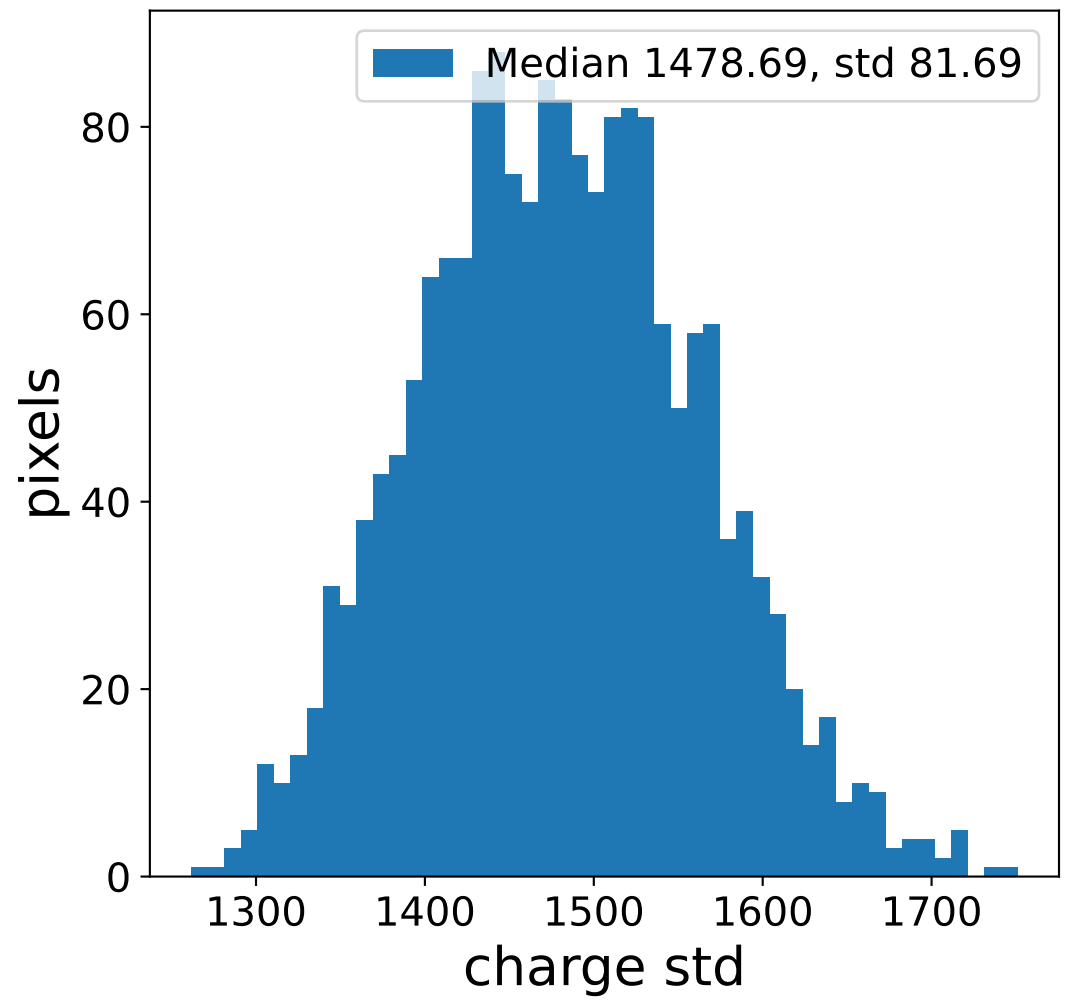

Run 7555

Run 7555

Run 7555 channel: HG

FF sample of 10000 events

pedestal sample of 10000 events

flat-fielded gain [ADC/pe]

Run 7555 channel: LG

FF sample of 10000 events

pedestal sample of 10000 events

flat-fielded gain [ADC/pe]