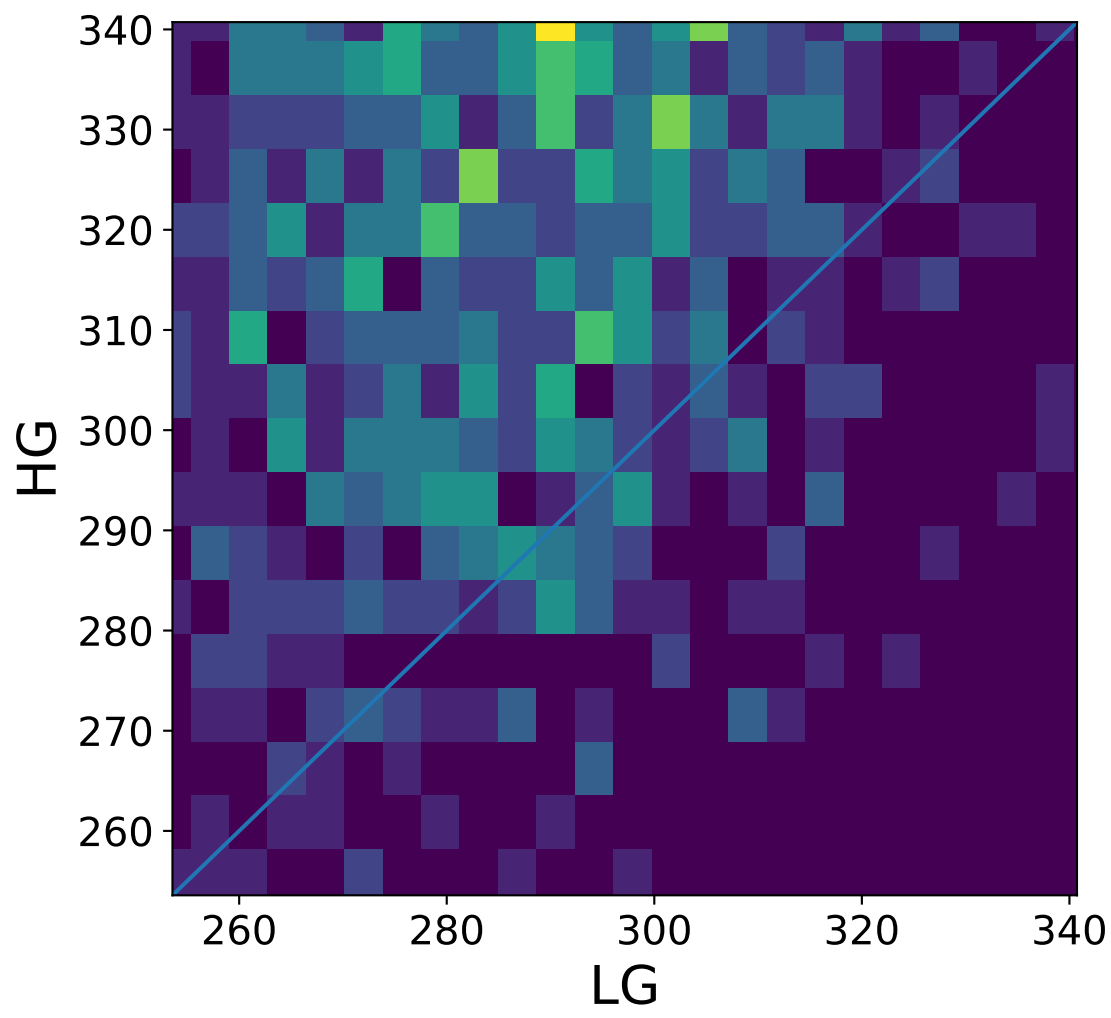

Run 7555

Run 7555

Run 7555 channel: HG

FF sample of 10000 events

pedestal sample of 10000 events

flat-fielded gain [ADC/pe]

Run 7555 channel: LG

FF sample of 10000 events

pedestal sample of 10000 events

flat-fielded gain [ADC/pe]