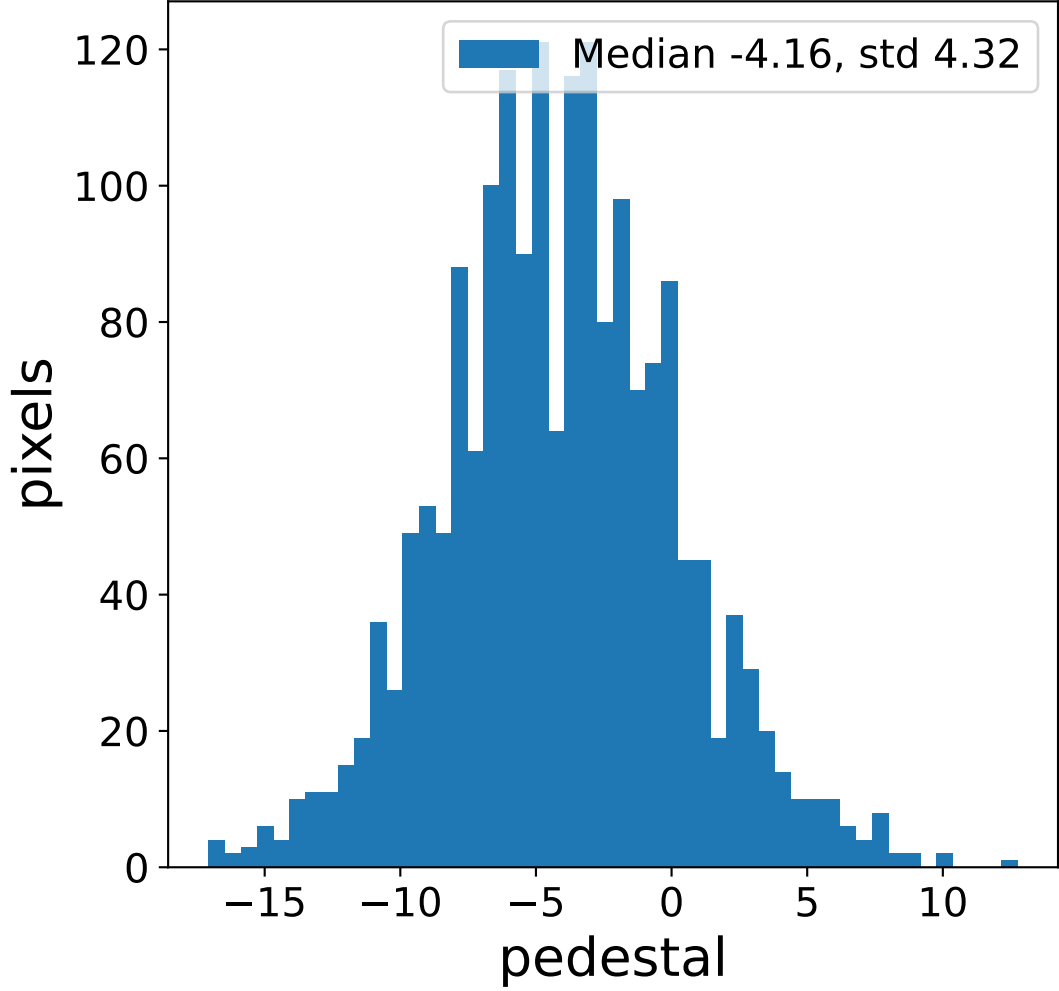

Run 7555

Run 7555

Run 7555 channel: HG

FF sample of 10000 events

pedestal sample of 10000 events

flat-fielded gain [ADC/pe]

Run 7555 channel: LG

FF sample of 10000 events

pedestal sample of 10000 events

flat-fielded gain [ADC/pe]