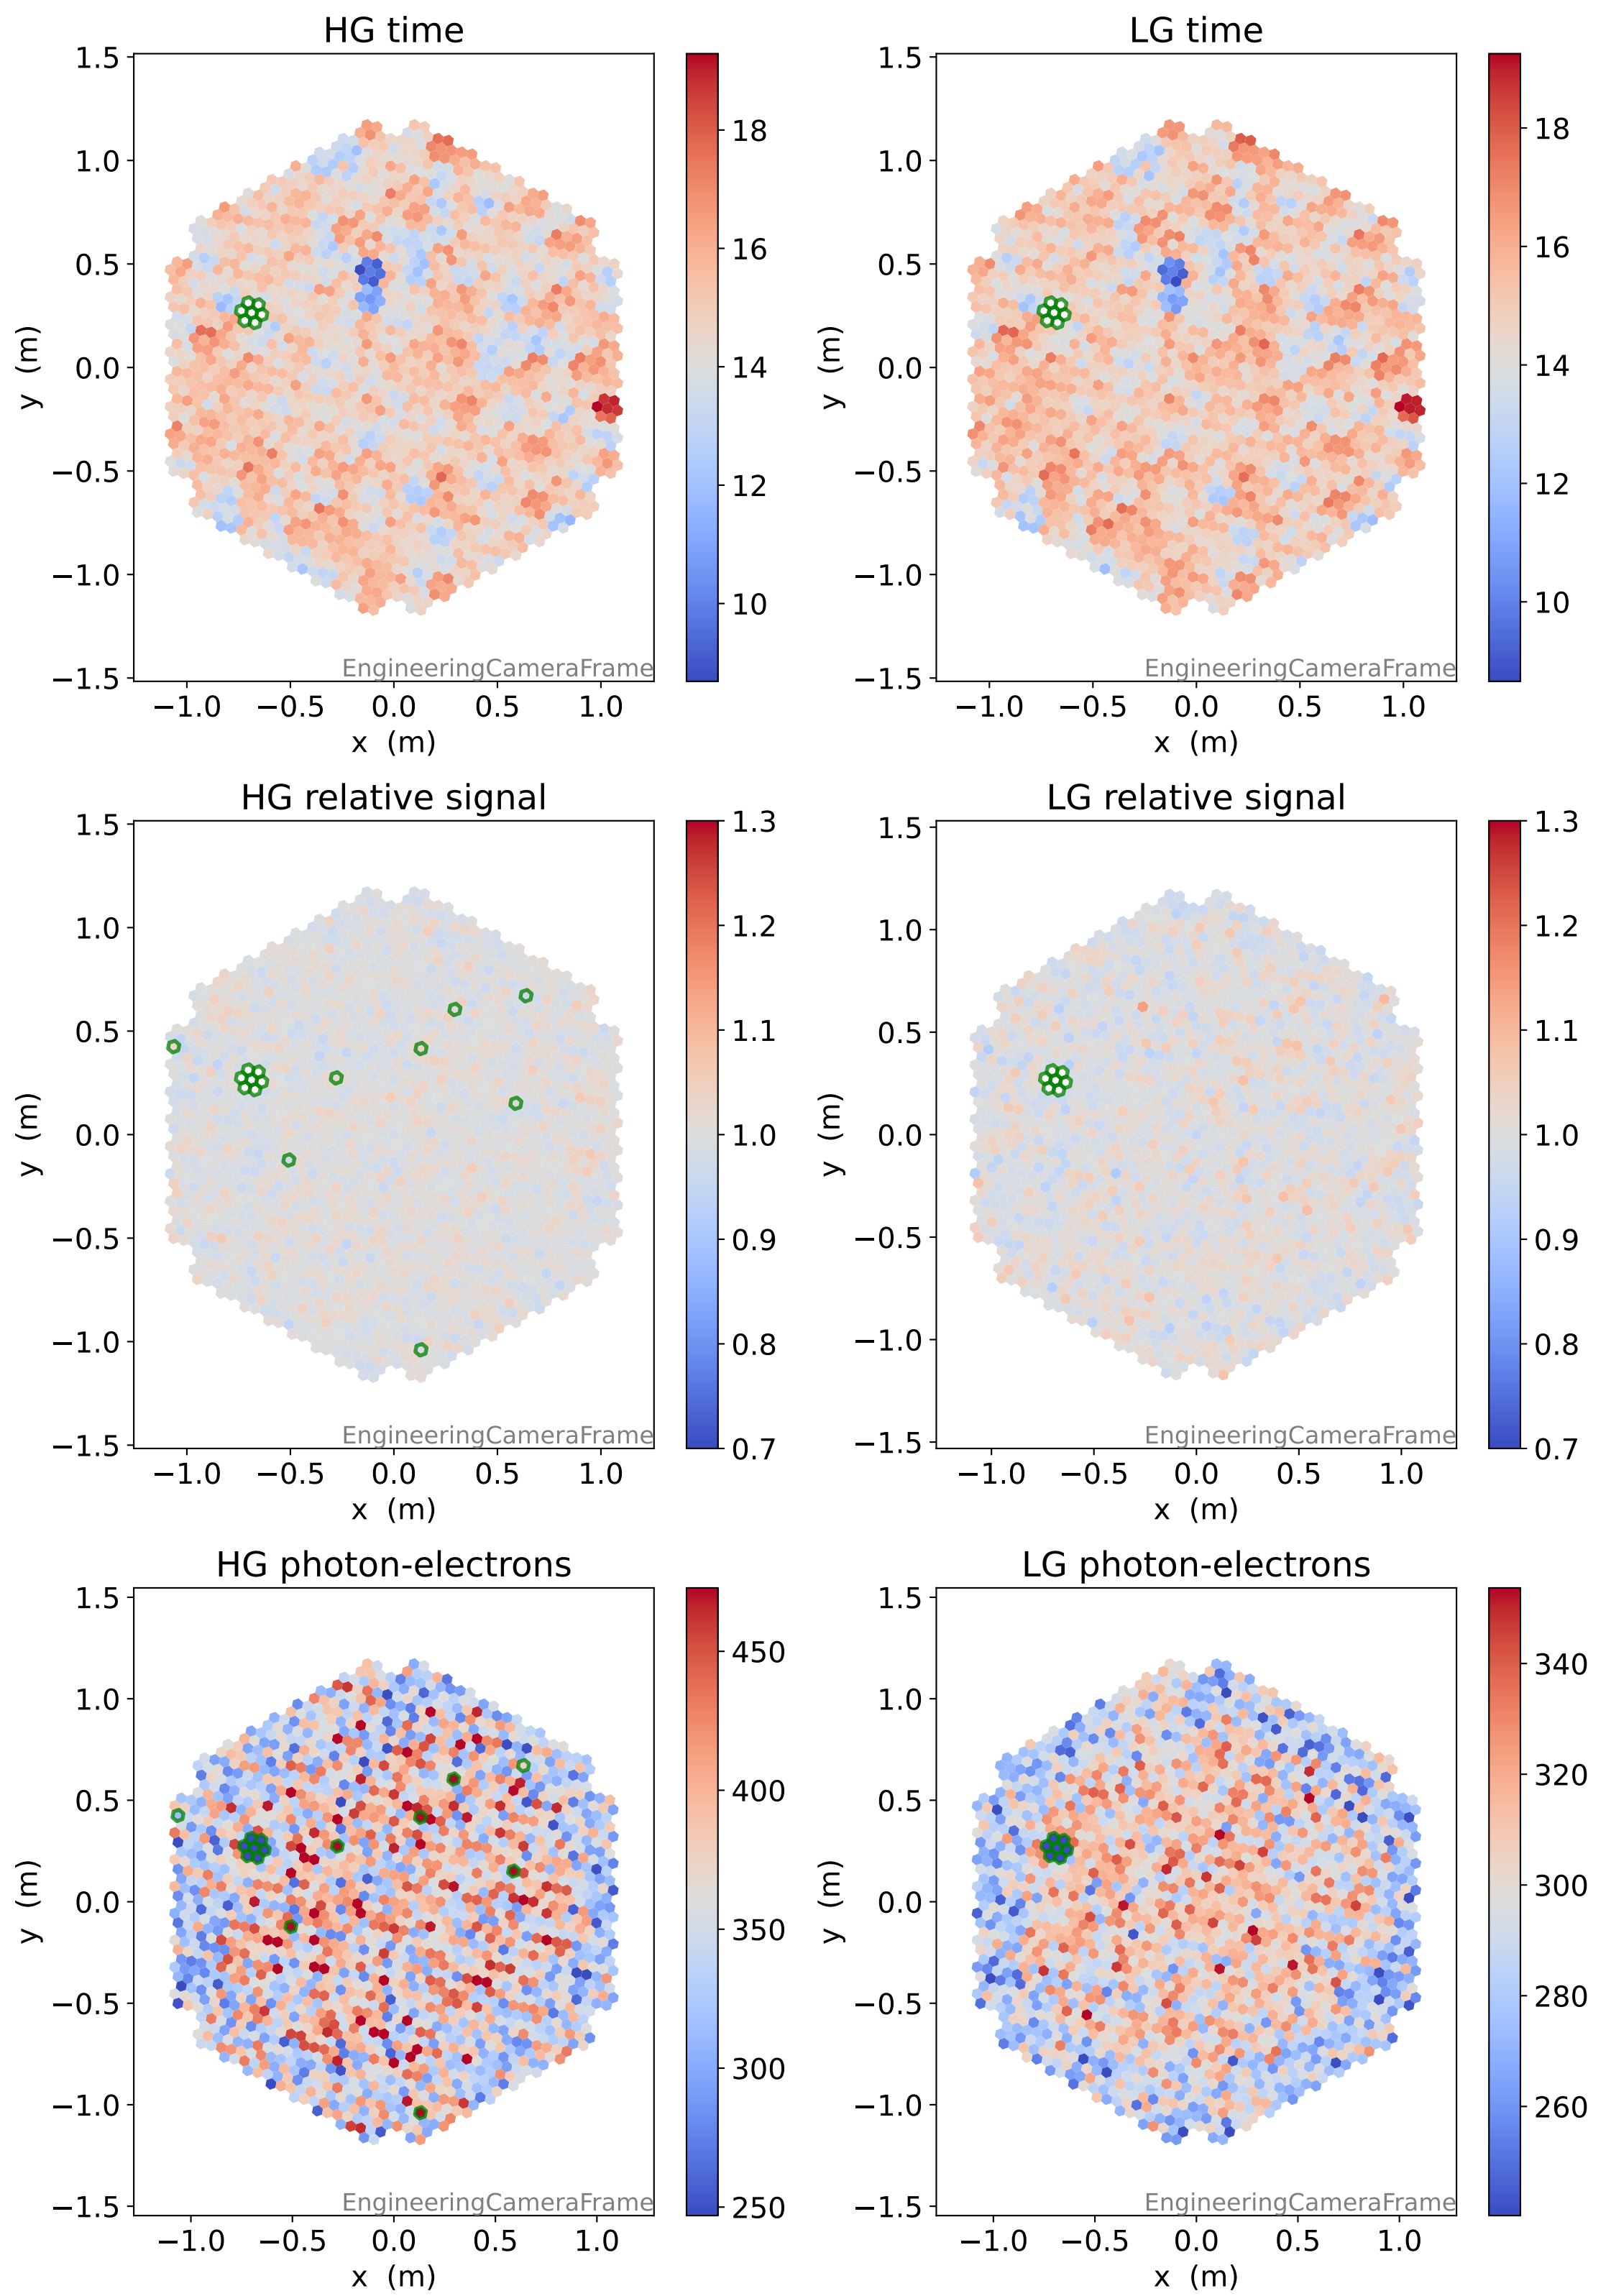

Run 7555

Run 7555

Run 7555 channel: HG

FF sample of 10000 events

pedestal sample of 10000 events

flat-fielded gain [ADC/pe]

Run 7555 channel: LG

FF sample of 10000 events

pedestal sample of 10000 events

flat-fielded gain [ADC/pe]