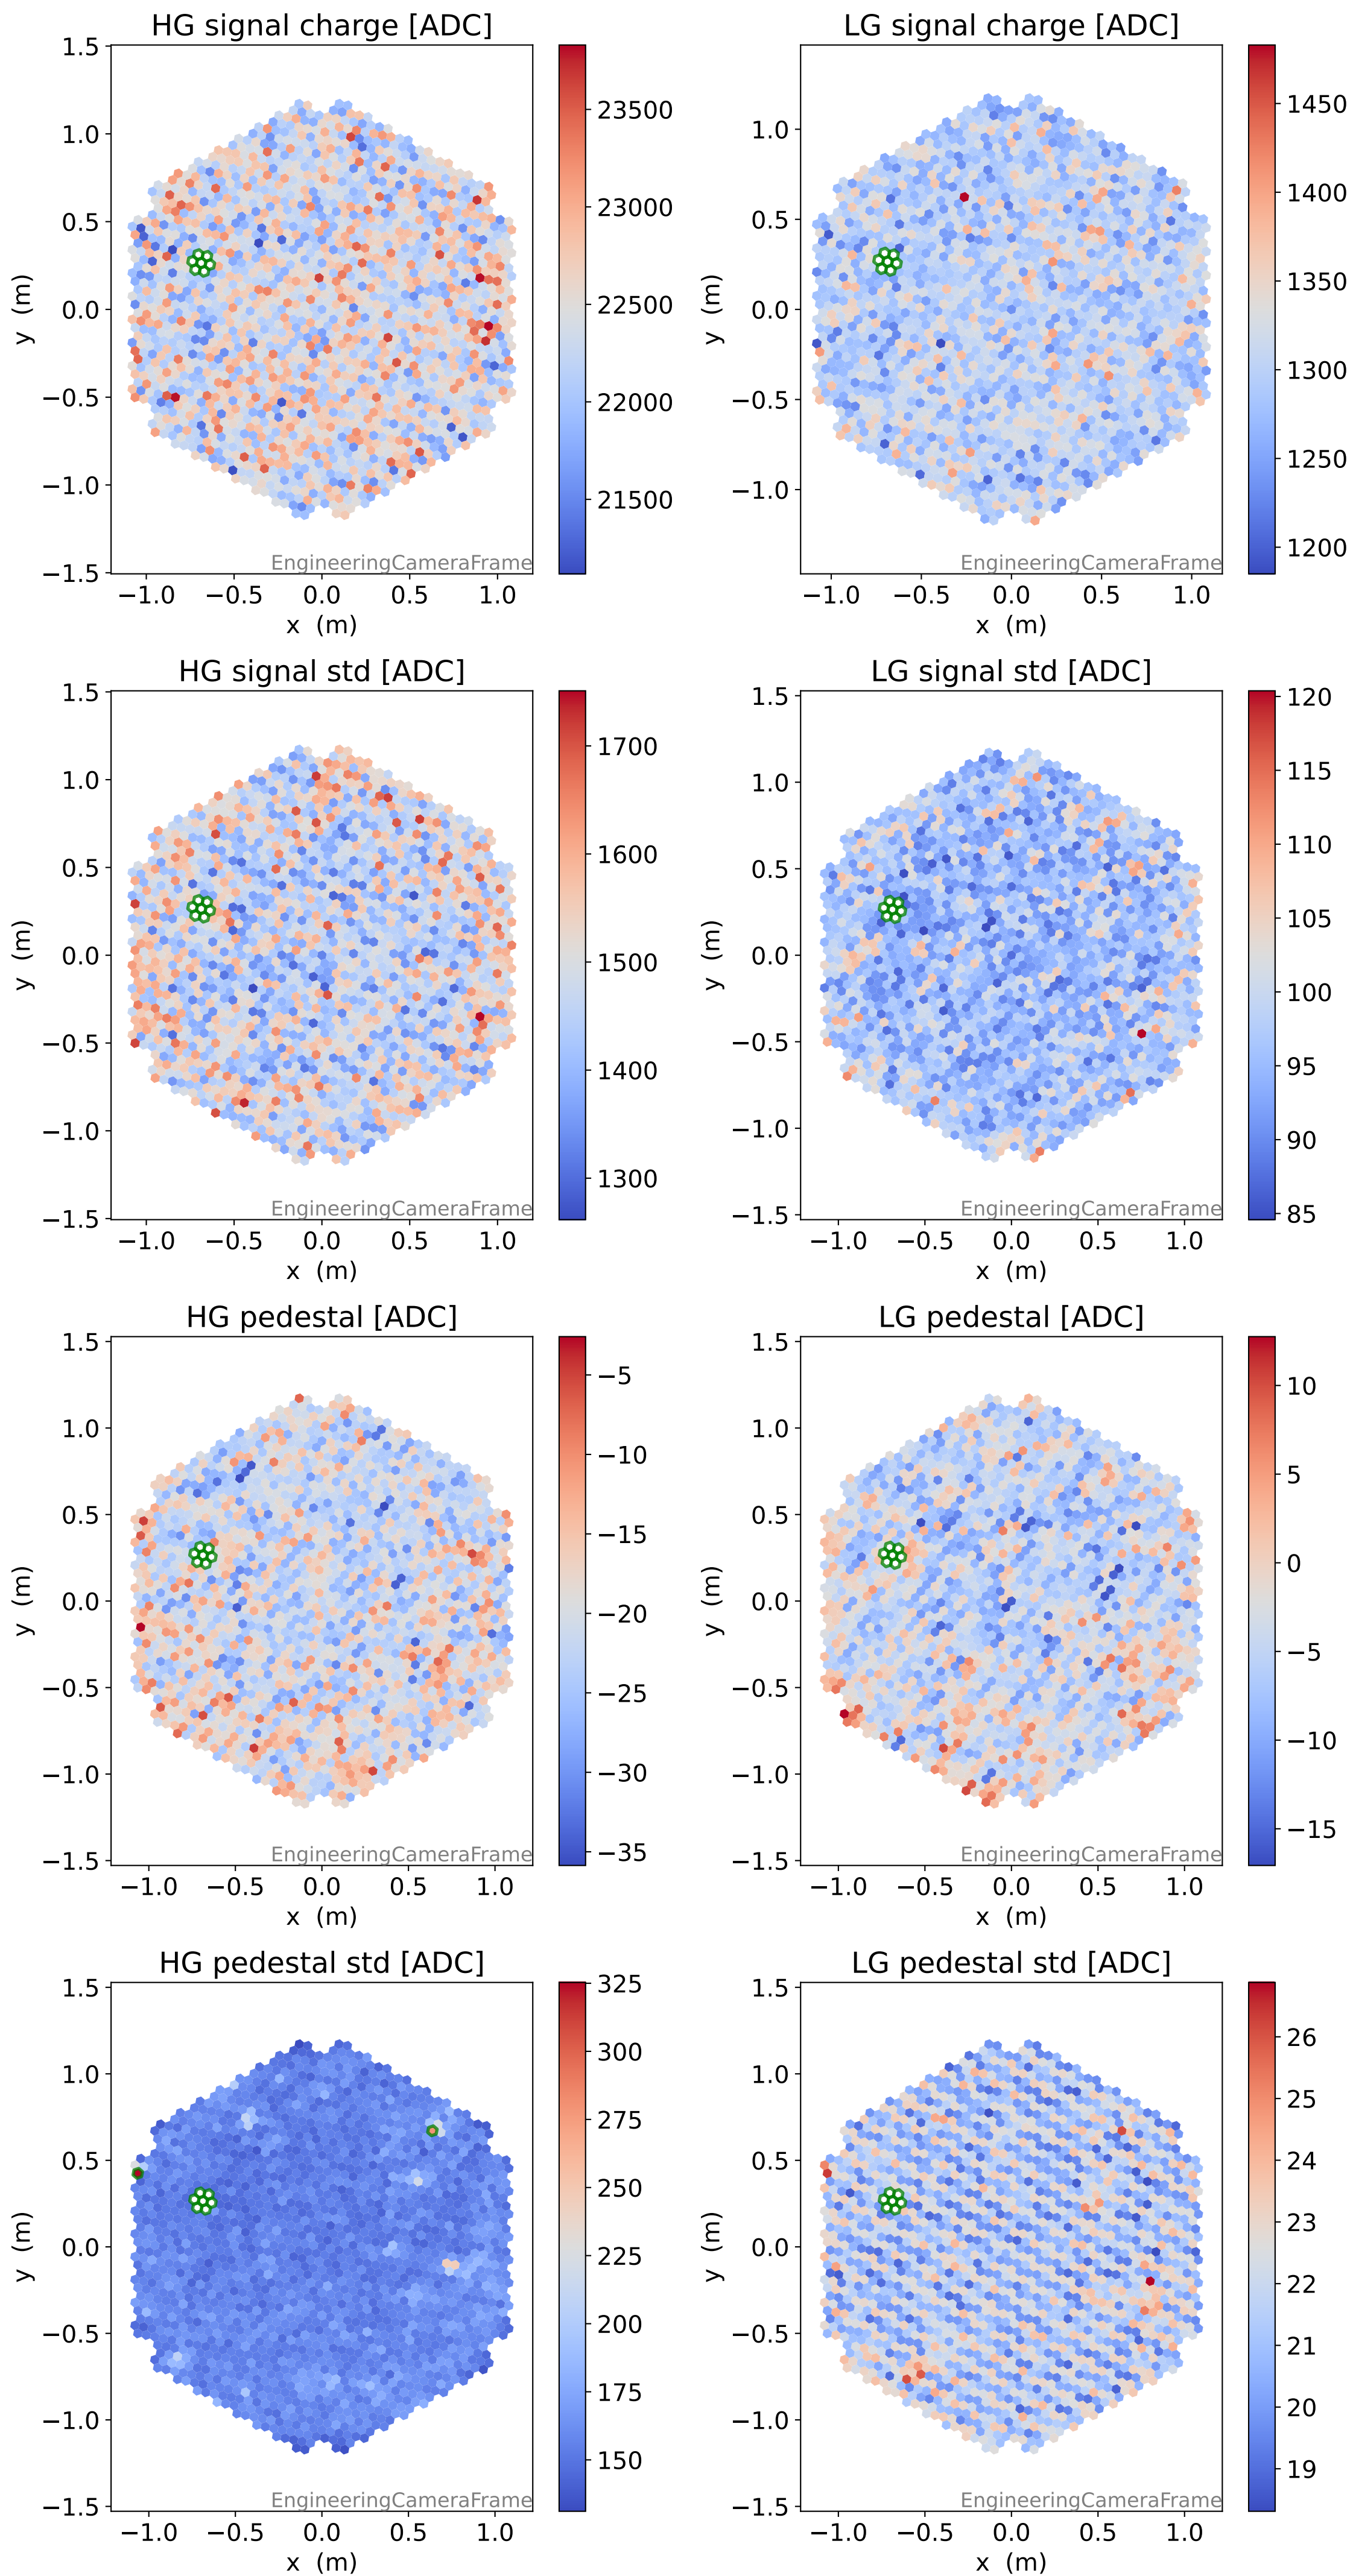

Run 7555

Run 7555

Run 7555 channel: HG

FF sample of 10000 events

pedestal sample of 10000 events

flat-fielded gain [ADC/pe]

Run 7555 channel: LG

FF sample of 10000 events

pedestal sample of 10000 events

flat-fielded gain [ADC/pe]