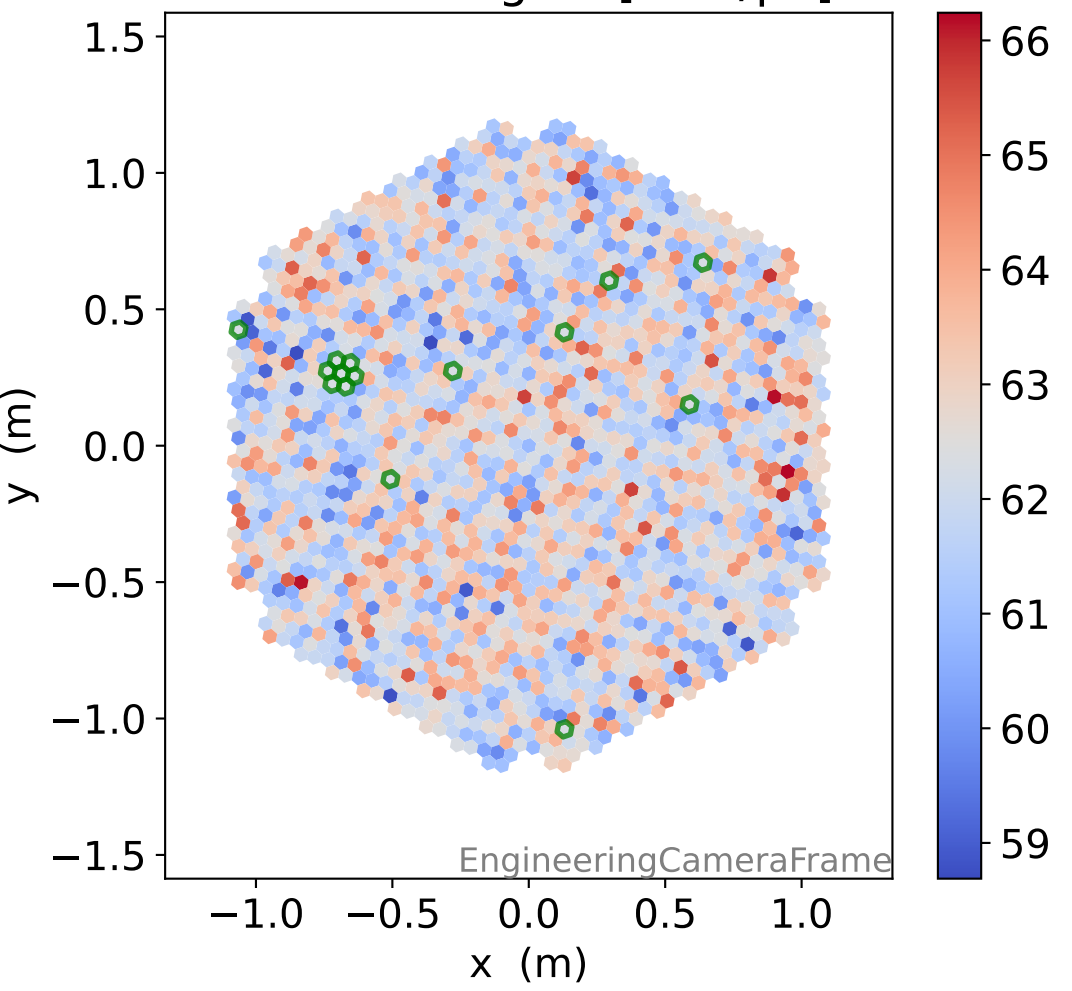

Run 7555

Run 7555

Run 7555 channel: HG

FF sample of 10000 events

pedestal sample of 10000 events

flat-fielded gain [ADC/pe]

Run 7555 channel: LG

FF sample of 10000 events

pedestal sample of 10000 events

flat-fielded gain [ADC/pe]