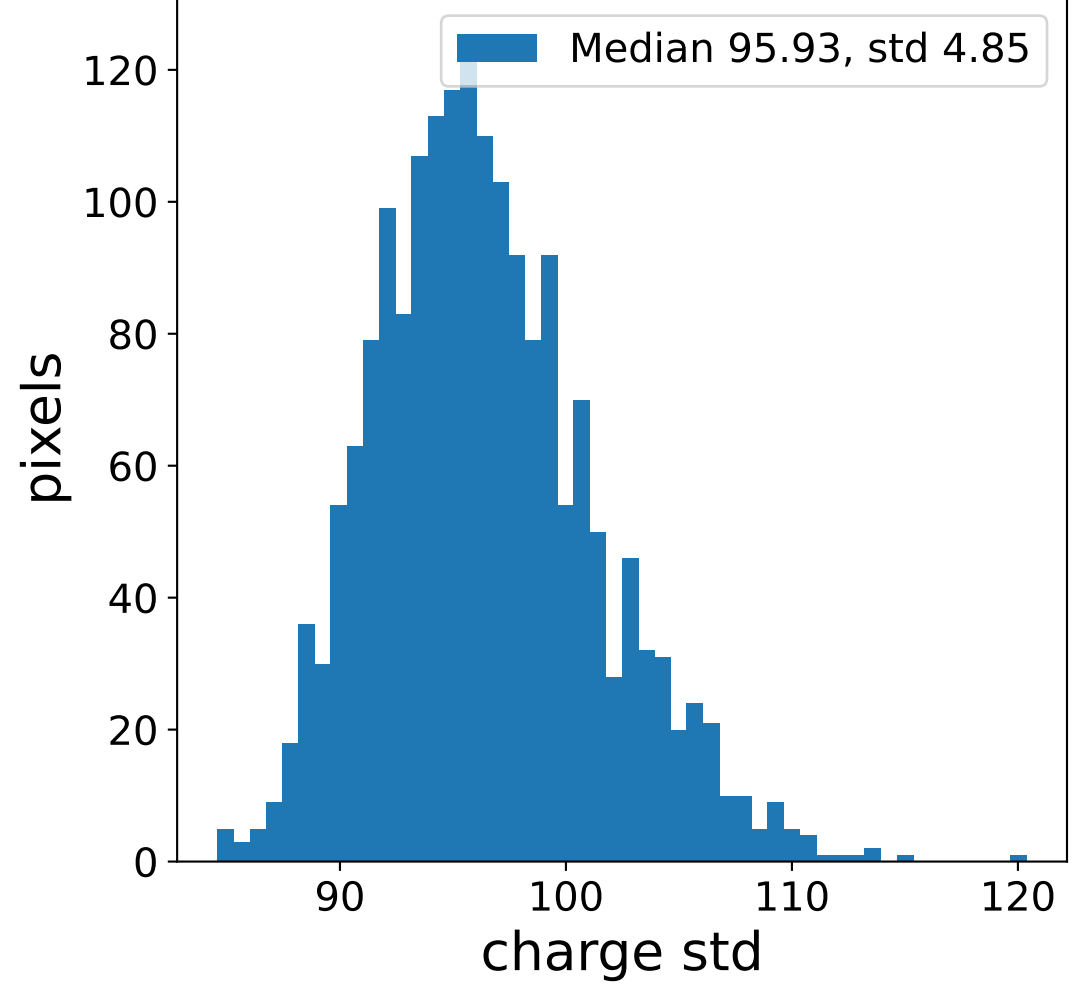

Run 7555

Run 7555

Run 7555 channel: HG

FF sample of 10000 events

pedestal sample of 10000 events

flat-fielded gain [ADC/pe]

Run 7555 channel: LG

FF sample of 10000 events

pedestal sample of 10000 events

flat-fielded gain [ADC/pe]