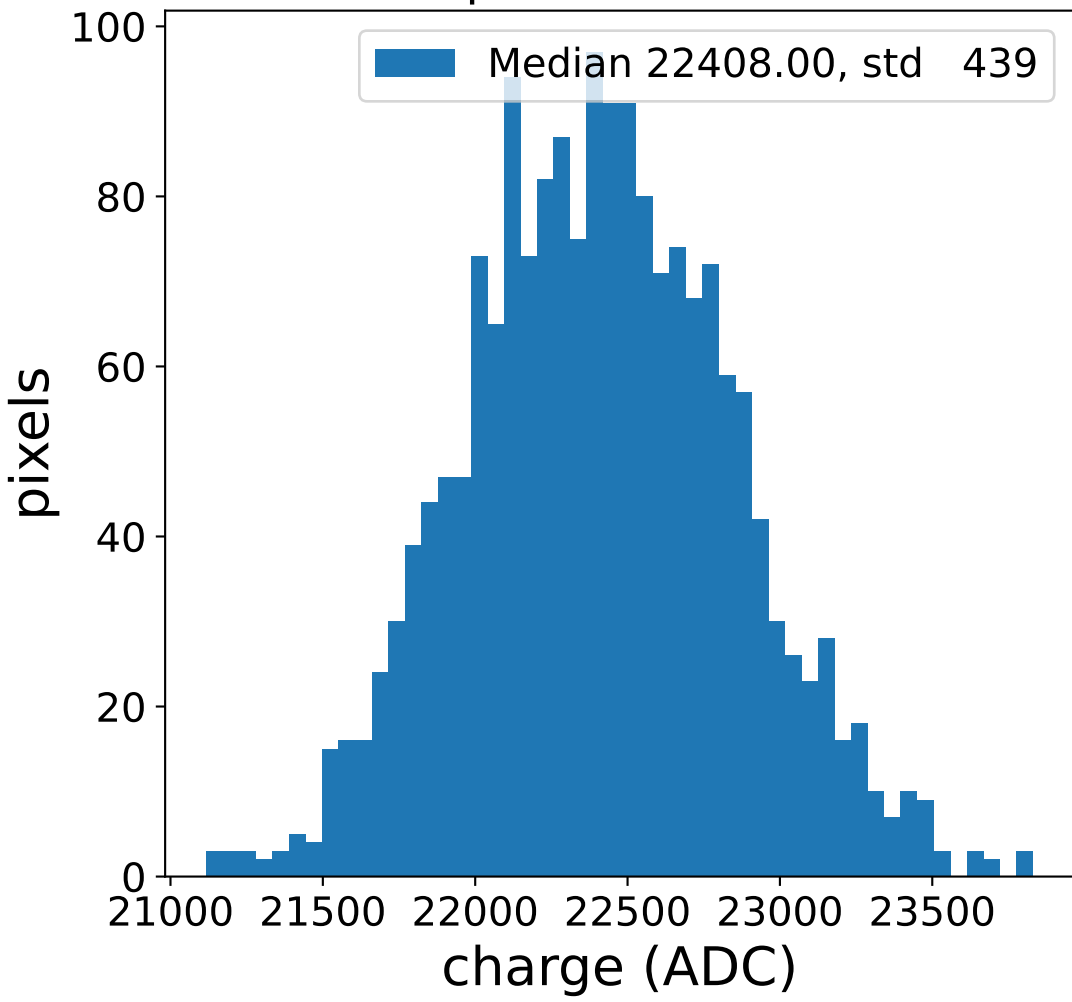

Run 7555

Run 7555

Run 7555 channel: HG

FF sample of 10000 events

pedestal sample of 10000 events

flat-fielded gain [ADC/pe]

Run 7555 channel: LG

FF sample of 10000 events

pedestal sample of 10000 events

flat-fielded gain [ADC/pe]