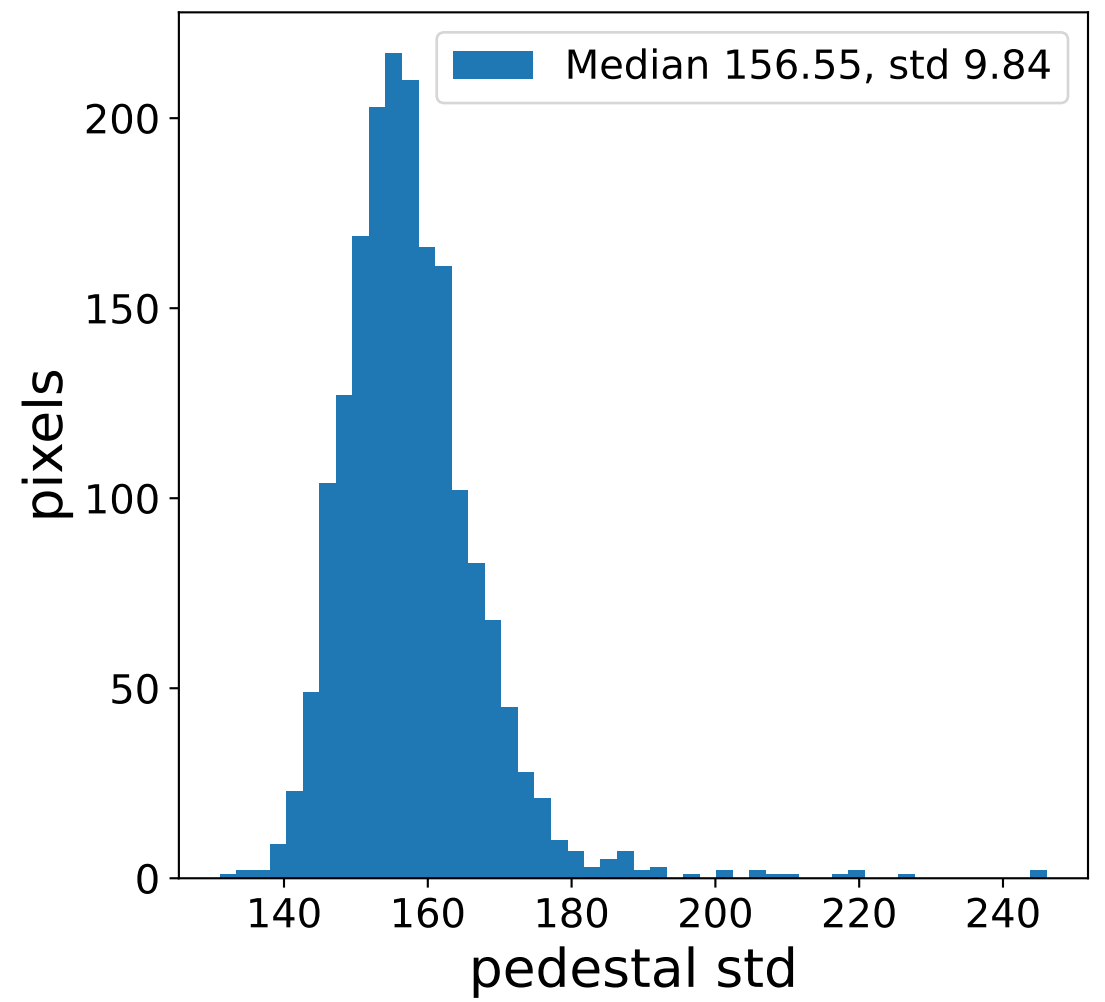

Run 7555

Run 7555

Run 7555 channel: HG

FF sample of 10000 events

pedestal sample of 10000 events

flat-fielded gain [ADC/pe]

Run 7555 channel: LG

FF sample of 10000 events

pedestal sample of 10000 events

flat-fielded gain [ADC/pe]