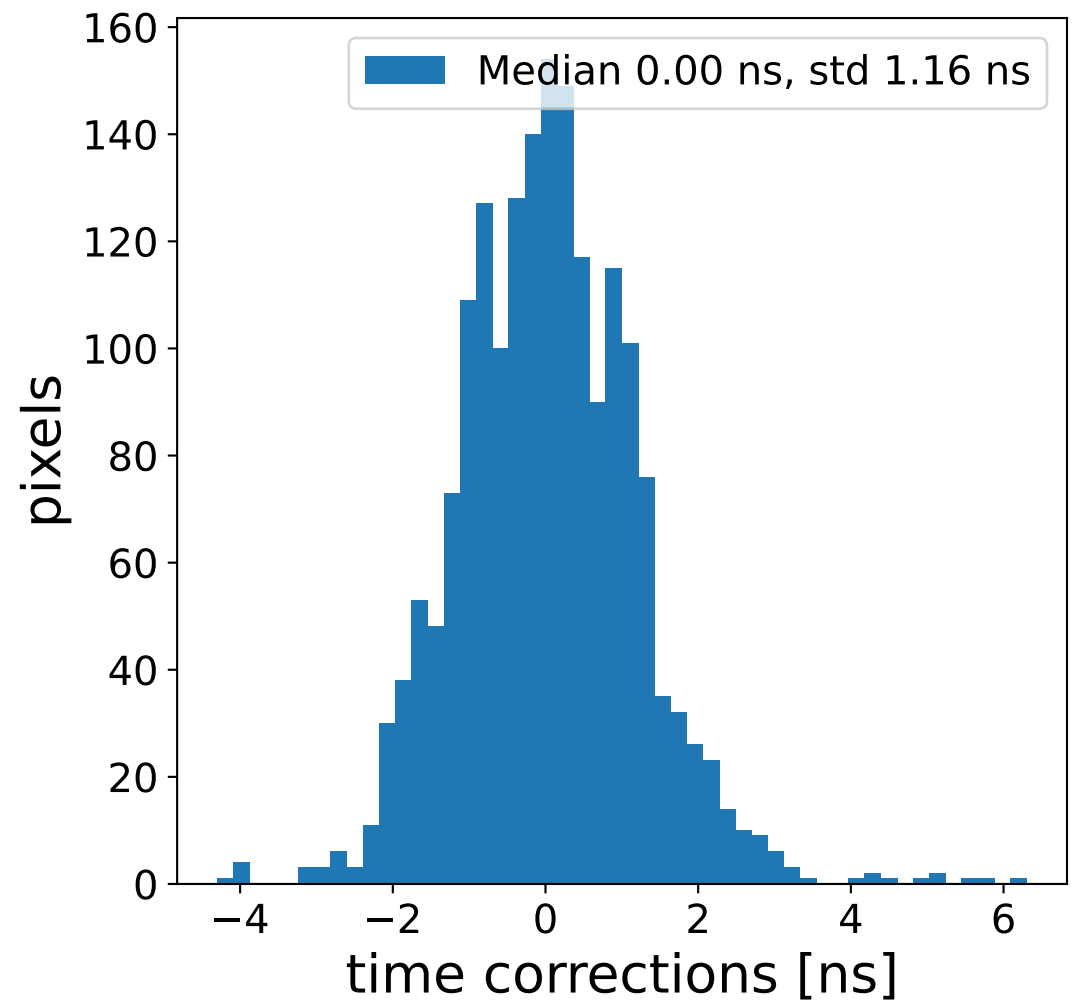

Run 7555

Run 7555

Run 7555 channel: HG

FF sample of 10000 events

pedestal sample of 10000 events

flat-fielded gain [ADC/pe]

Run 7555 channel: LG

FF sample of 10000 events

pedestal sample of 10000 events

flat-fielded gain [ADC/pe]