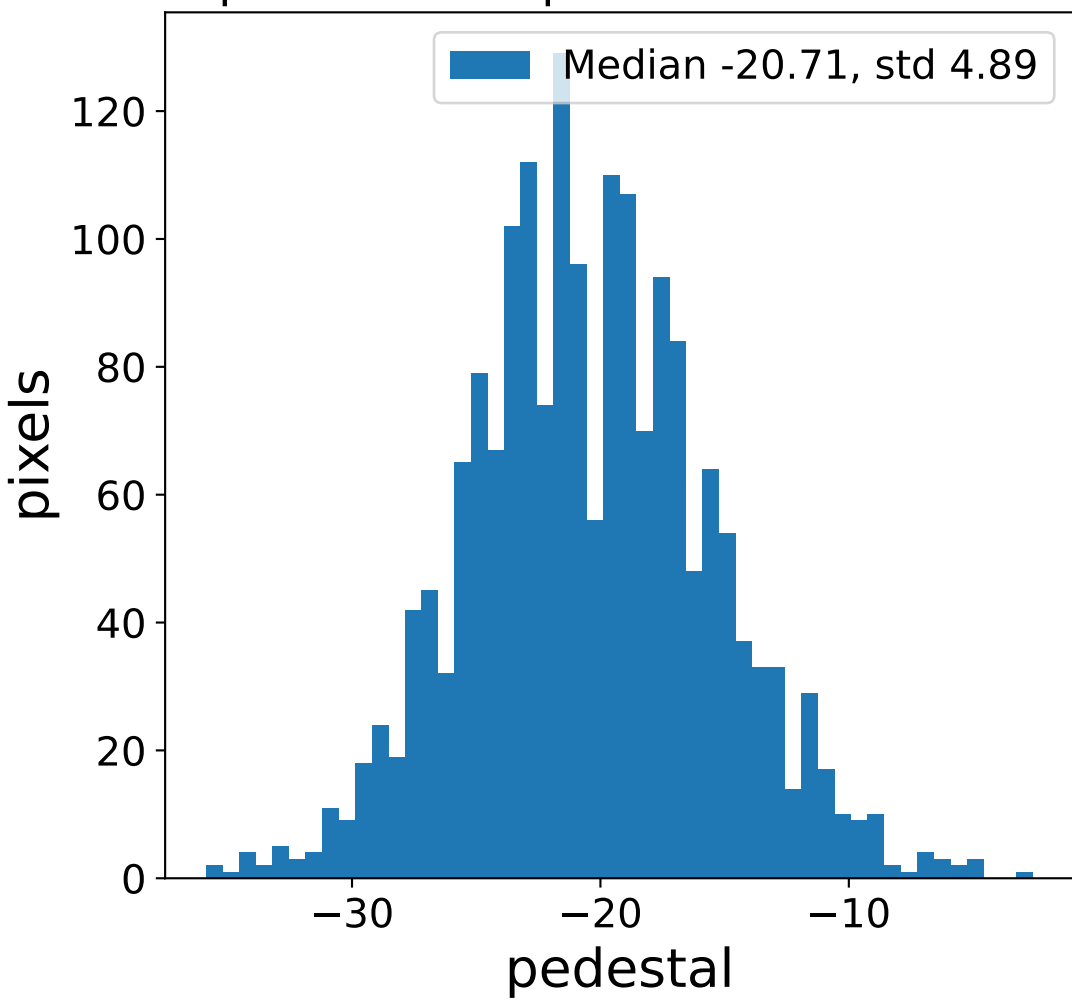

Run 7555

Run 7555

Run 7555 channel: HG

FF sample of 10000 events

pedestal sample of 10000 events

flat-fielded gain [ADC/pe]

Run 7555 channel: LG

FF sample of 10000 events

pedestal sample of 10000 events

flat-fielded gain [ADC/pe]