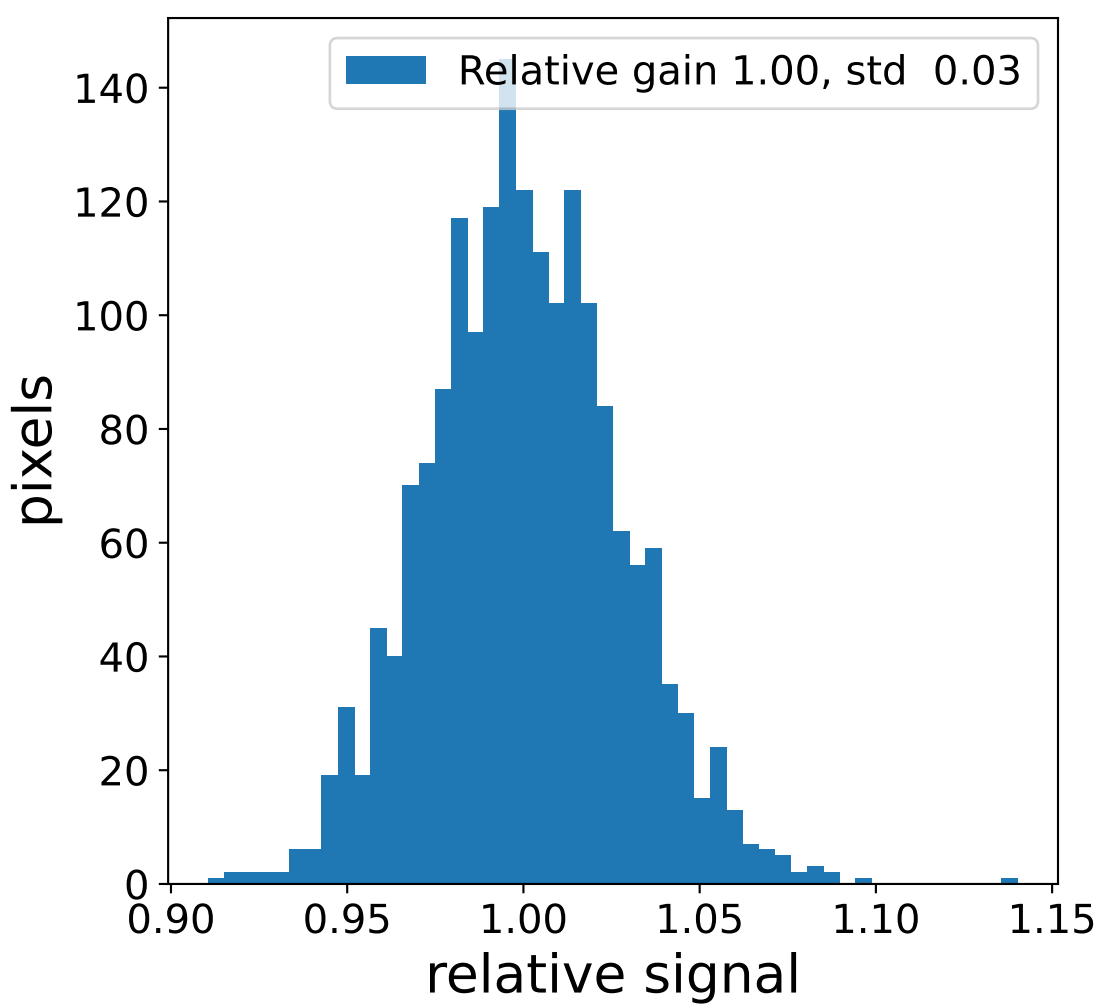

Run 7555

Run 7555

Run 7555 channel: HG

FF sample of 10000 events

pedestal sample of 10000 events

flat-fielded gain [ADC/pe]

Run 7555 channel: LG

FF sample of 10000 events

pedestal sample of 10000 events

flat-fielded gain [ADC/pe]