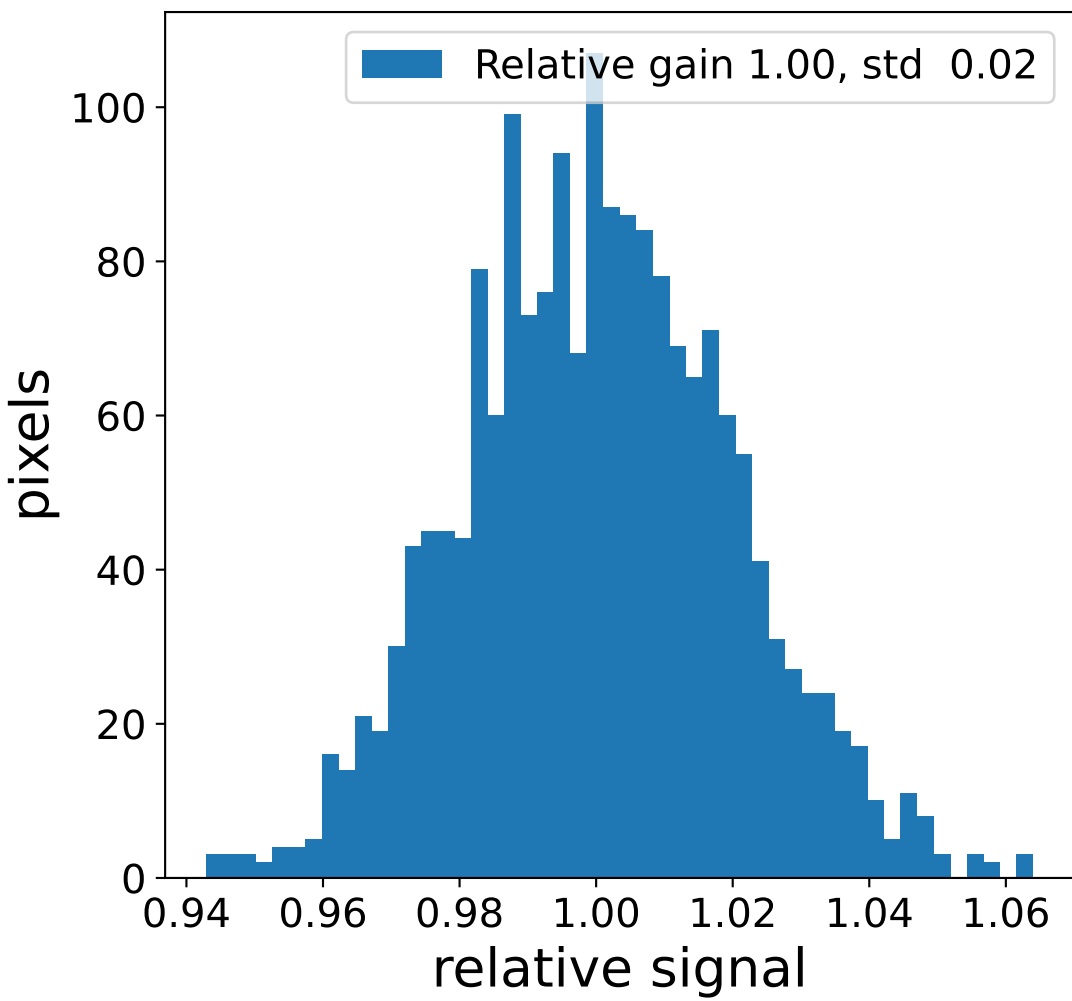

Run 7555

Run 7555

Run 7555 channel: HG

FF sample of 10000 events

pedestal sample of 10000 events

flat-fielded gain [ADC/pe]

Run 7555 channel: LG

FF sample of 10000 events

pedestal sample of 10000 events

flat-fielded gain [ADC/pe]